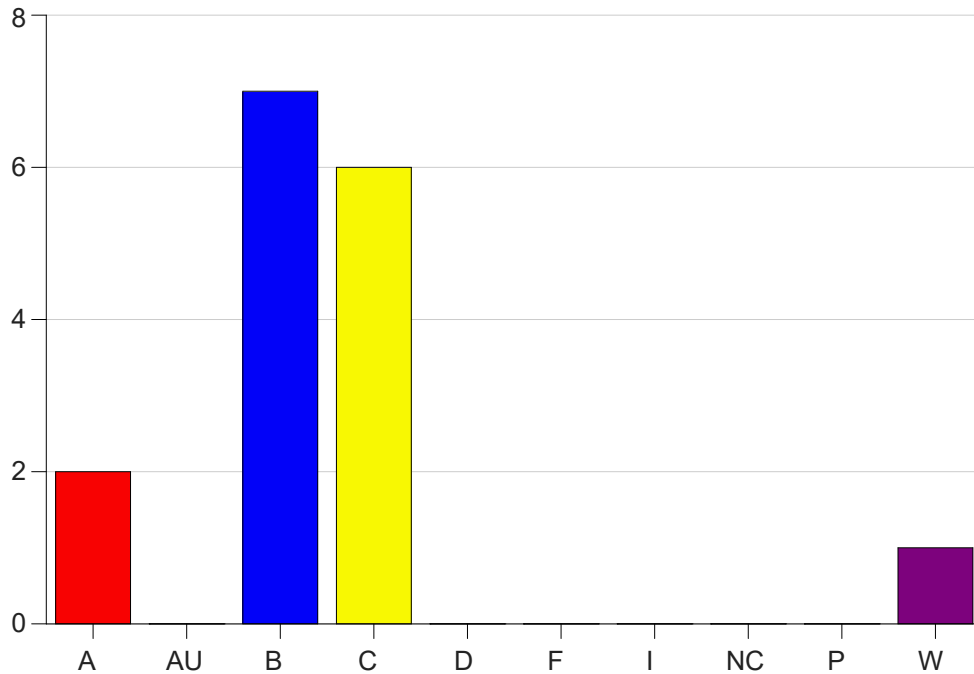

Louisiana State University Eunice

Grade Distribution by Course

2023 Summer Semester

Aug 15, 2023
10:54:13 AM

Course Work Course Number: BIOL1160

Course Work Count - All		A	AU	B	C	D	F	I	NC	P	W	Total
01	Dalfrey, K	2	0	7	6	0	0	0	0	0	1	16
Total		2	0	7	6	0	0	0	0	0	1	16