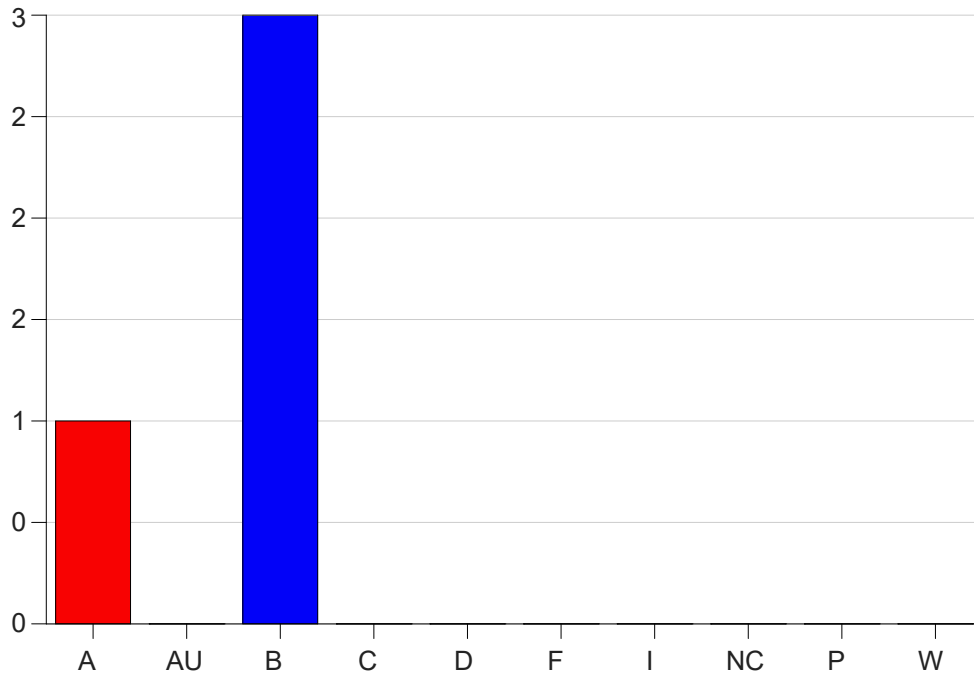

Louisiana State University Eunice

Grade Distribution by Course

2023 Summer Semester

Aug 15, 2023
10:54:13 AM

Course Work Course Number: CJ 2300

Course Work Count - All		A	AU	B	C	D	F	I	NC	P	W	Total
S1	Ryerson,D	1	0	3	0	0	0	0	0	0	0	4
Total		1	0	3	0	0	0	0	0	0	0	4