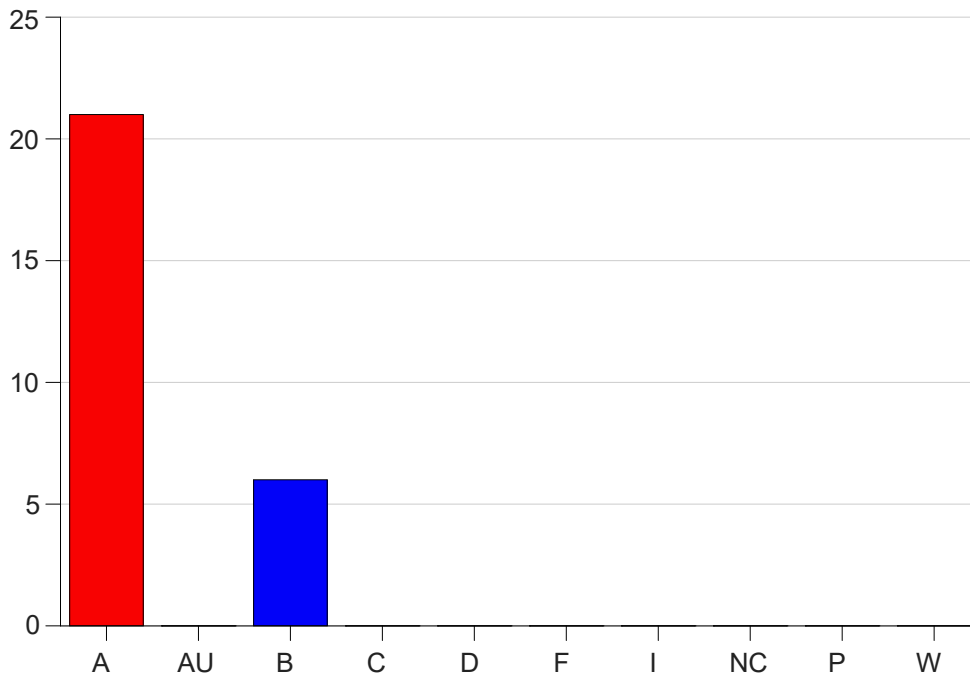

Louisiana State University Eunice

Grade Distribution by Course

2023 Summer Semester

Aug 15, 2023
10:54:13 AM

Course Work Course Number: RADT2091

Course Work Count - All		A	AU	B	C	D	F	I	NC	P	W	Total
91	RodriguezE	21	0	6	0	0	0	0	0	0	0	27
Total		21	0	6	0	0	0	0	0	0	0	27