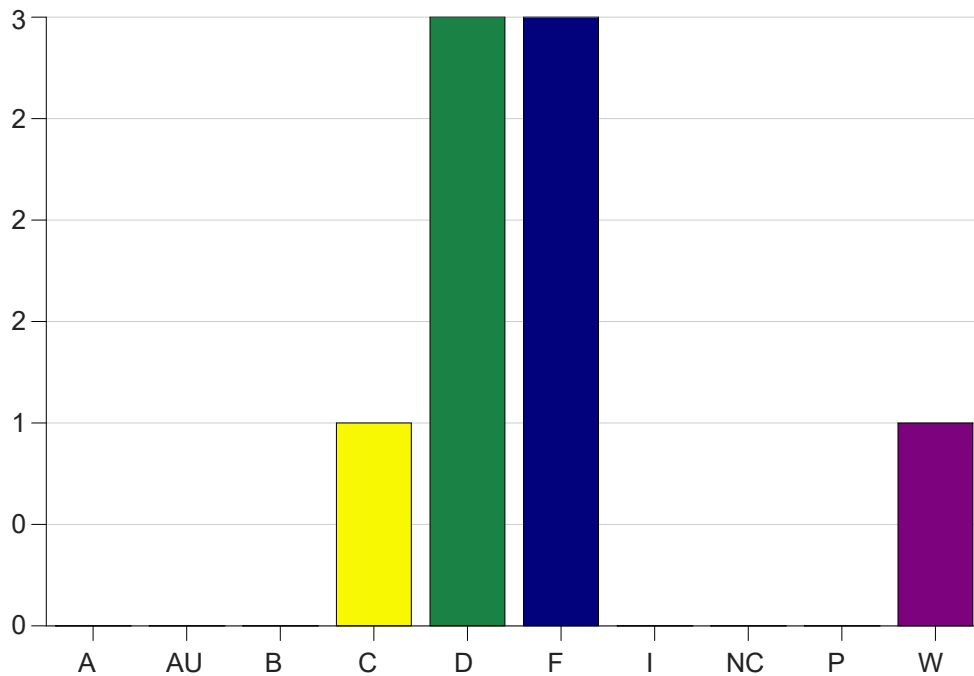

Louisiana State University Eunice

Grade Distribution by Course

2023 Summer Semester

Aug 15, 2023
10:54:13 AM

Course Work Course Number: MATH0016T

Course Work Count - All		A	AU	B	C	D	F	I	NC	P	W	Total
TA	Vidrine, J	0	0	0	1	3	3	0	0	0	1	8
Total		0	0	0	1	3	3	0	0	0	1	8