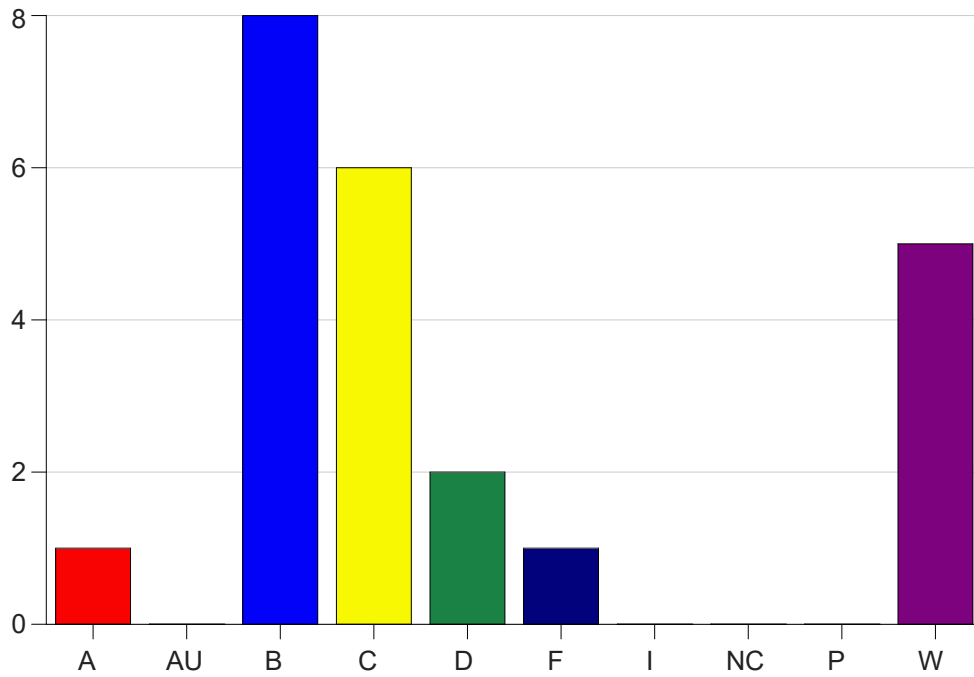

Louisiana State University Eunice

Grade Distribution by Course

2023 Summer Semester

Aug 15, 2023
10:54:13 AM

Course Work Course Number: NURS1000

Course Work Count - All		A	AU	B	C	D	F	I	NC	P	W	Total
25	Denker,J	0	0	3	4	2	1	0	0	0	4	14
26	Denker,J	1	0	5	2	0	0	0	0	0	1	9
Total		1	0	8	6	2	1	0	0	0	5	23