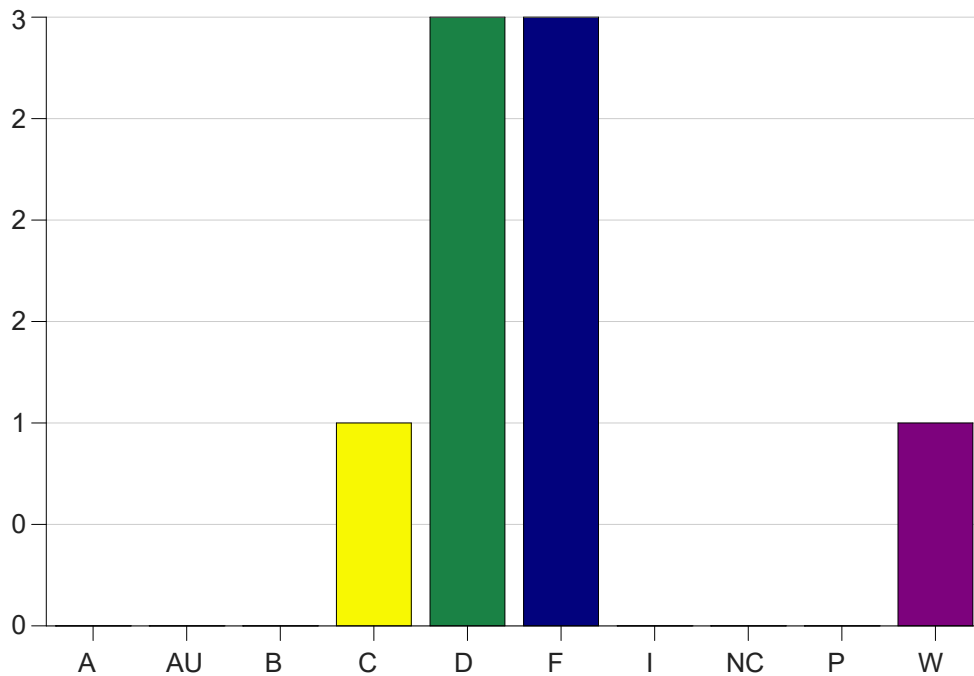

Louisiana State University Eunice

Grade Distribution by Course

2023 Summer Semester

Aug 15, 2023
10:54:13 AM

Course Work Course Number: MATH1015T

Course Work Count - All		A	AU	B	C	D	F	I	NC	P	W	Total
TA	Dunlap,A	0	0	0	1	3	3	0	0	0	1	8
Total		0	0	0	1	3	3	0	0	0	1	8