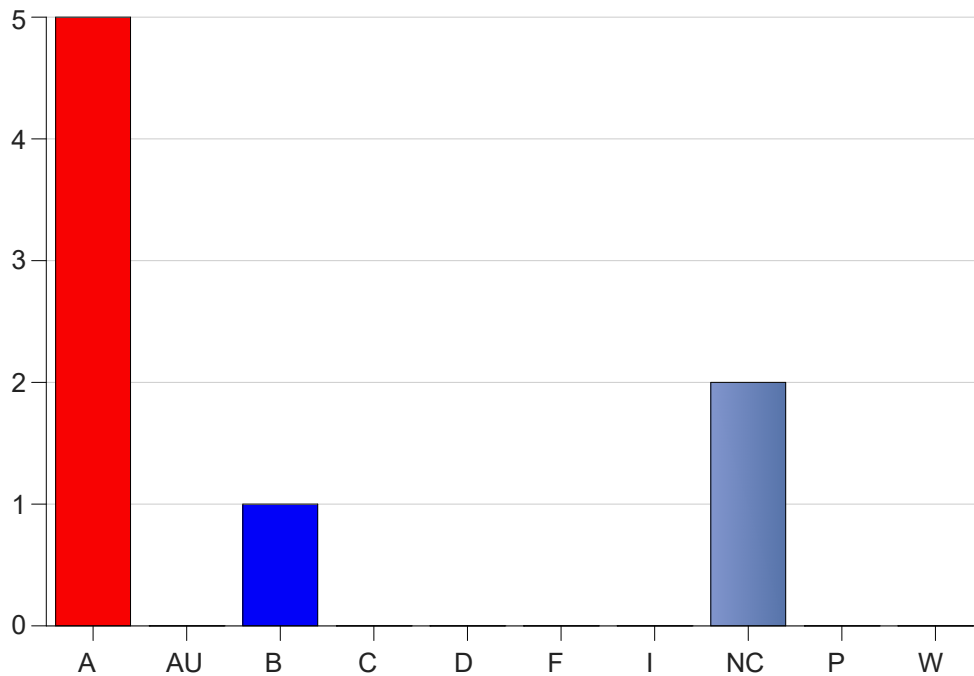

Louisiana State University Eunice

Grade Distribution by Course

2023 Summer Semester

Aug 15, 2023
10:54:13 AM

Course Work Course Number: NURS2530

Course Work Count - All		A	AU	B	C	D	F	I	NC	P	W	Total
50	LaFleur,L	5	0	1	0	0	0	0	2	0	0	8
Total		5	0	1	0	0	0	0	2	0	0	8