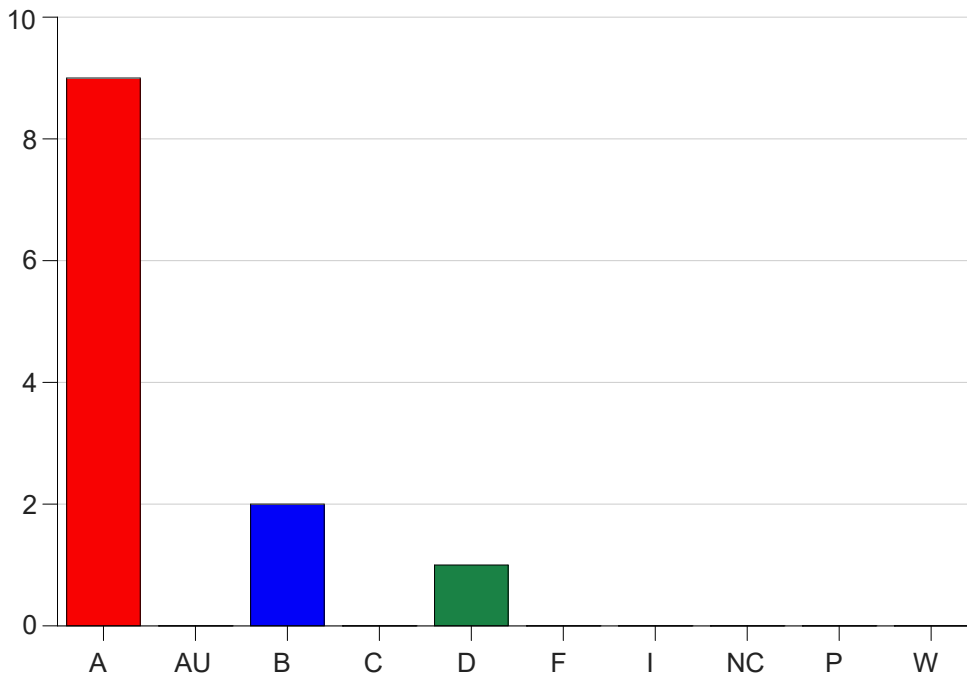

Louisiana State University Eunice

Grade Distribution by Course

2023 Summer Semester

Aug 15, 2023
10:54:13 AM

Course Work Course Number: FSCI2235

Course Work Count - All		A	AU	B	C	D	F	I	NC	P	W	Total
S1	Stack, R	9	0	2	0	1	0	0	0	0	0	12
Total		9	0	2	0	1	0	0	0	0	0	12