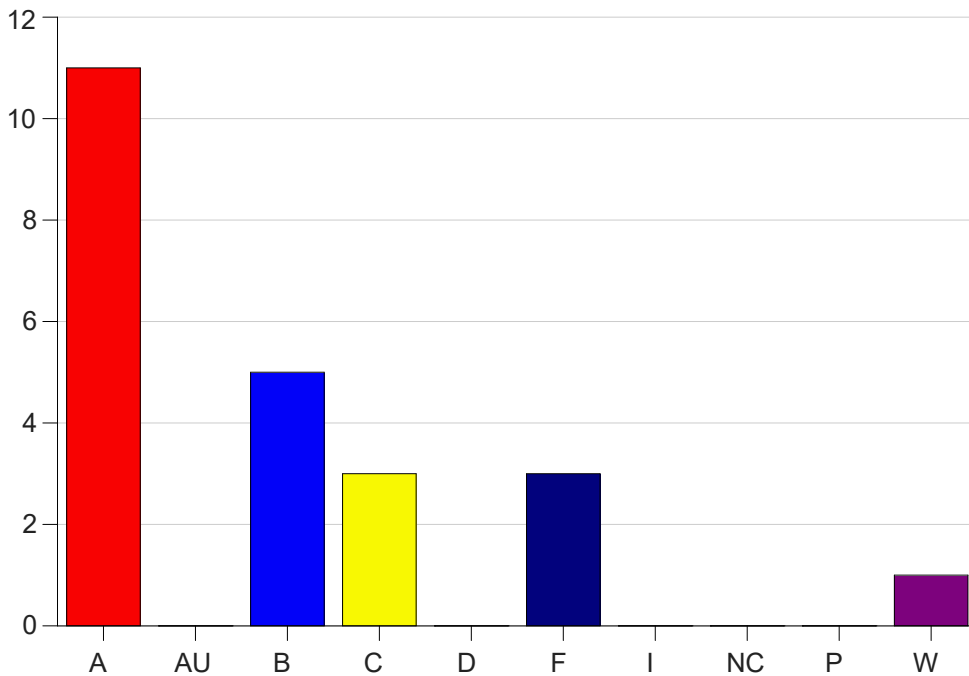

Louisiana State University Eunice

Grade Distribution by Course

2023 Summer Semester

Aug 15, 2023
10:54:13 AM

Course Work Course Number: ALLH1800

Course Work Count - All		A	AU	B	C	D	F	I	NC	P	W	Total
S1	Warner,K	11	0	5	3	0	3	0	0	0	1	23
Total		11	0	5	3	0	3	0	0	0	1	23