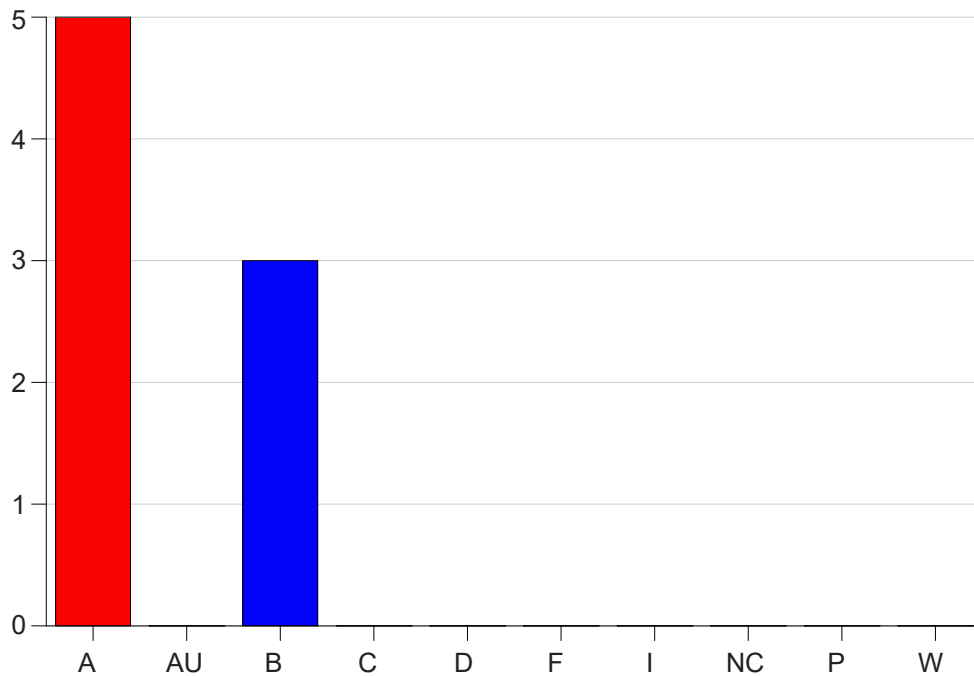

Louisiana State University Eunice

Grade Distribution by Course

2023 Summer Semester

Aug 15, 2023
10:54:13 AM

Course Work Course Number: DMS 2018

Course Work Count - All		A	AU	B	C	D	F	I	NC	P	W	Total
01	Leger,K	5	0	3	0	0	0	0	0	0	0	8
Total		5	0	3	0	0	0	0	0	0	0	8