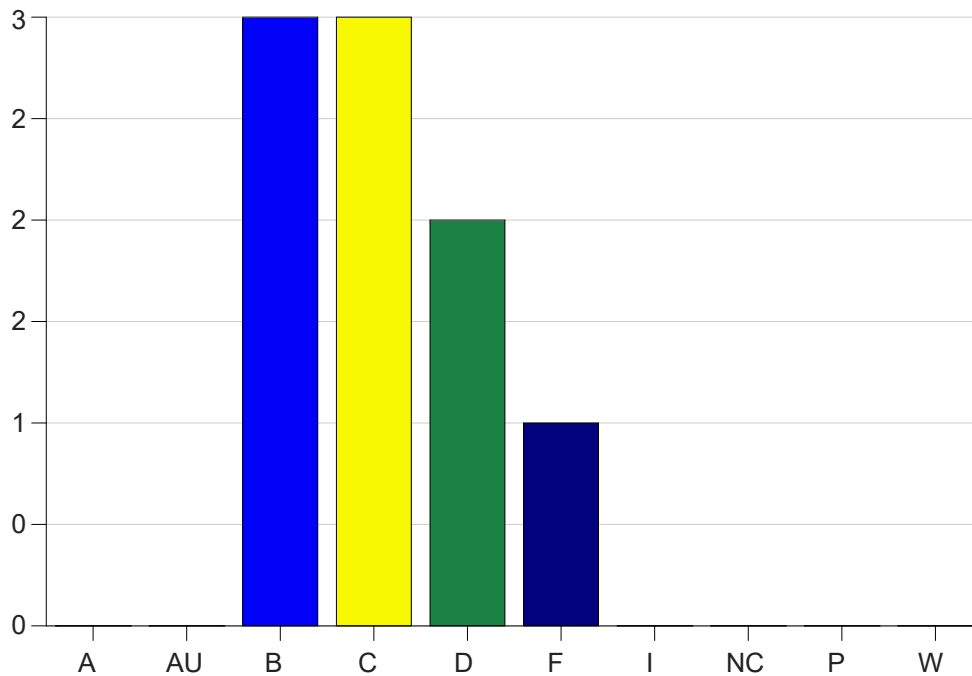

Louisiana State University Eunice

Grade Distribution by Course

2023 Summer Semester

Aug 15, 2023
10:54:13 AM

Course Work Course Number: ENVS1126

Course Work Count - All		A	AU	B	C	D	F	I	NC	P	W	Total
25	deNux, C	0	0	3	3	2	1	0	0	0	0	9
Total		0	0	3	3	2	1	0	0	0	0	9