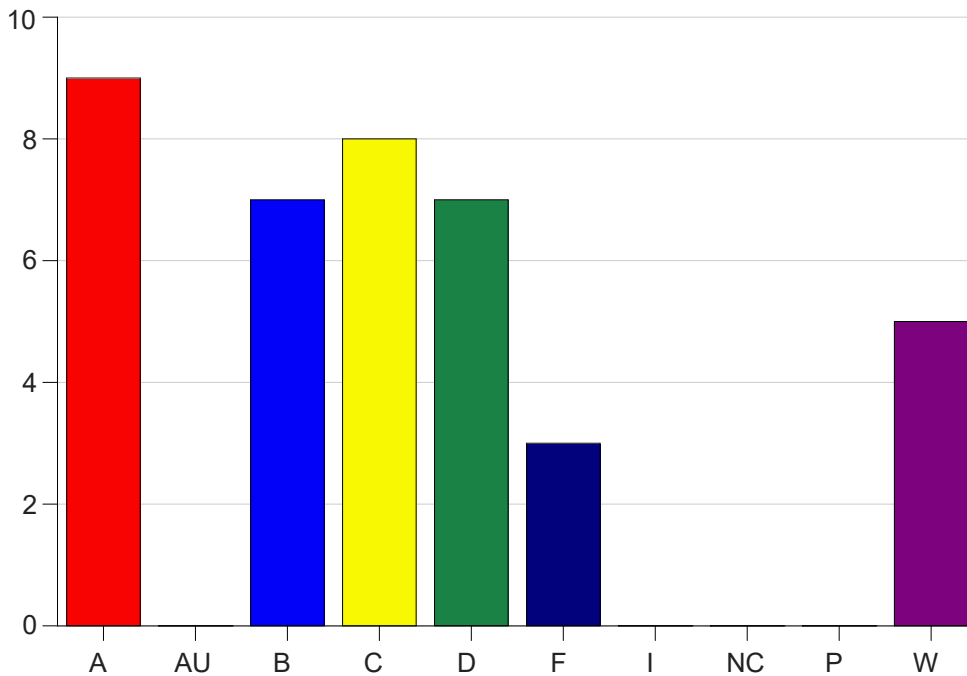

Louisiana State University Eunice

Grade Distribution by Course

2023 Summer Semester

Aug 15, 2023
10:54:13 AM

Course Work Course Number: MATH1425

Course Work Count - All		A	AU	B	C	D	F	I	NC	P	W	Total
L1	Dunlap,A	9	0	7	8	7	3	0	0	0	5	39
Total		9	0	7	8	7	3	0	0	0	5	39