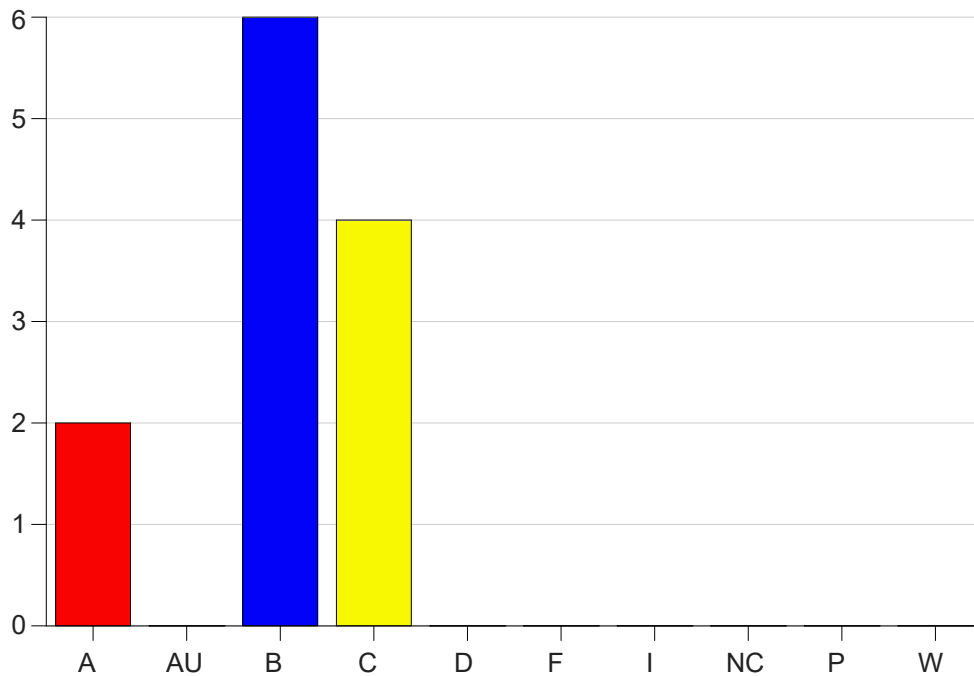

Louisiana State University Eunice

Grade Distribution by Course

2023 Summer Semester

Aug 15, 2023
10:54:13 AM

Course Work Course Number: RC 2019

Course Work Count - All		A	AU	B	C	D	F	I	NC	P	W	Total
25	Warner,K	2	0	6	4	0	0	0	0	0	0	12
Total		2	0	6	4	0	0	0	0	0	0	12