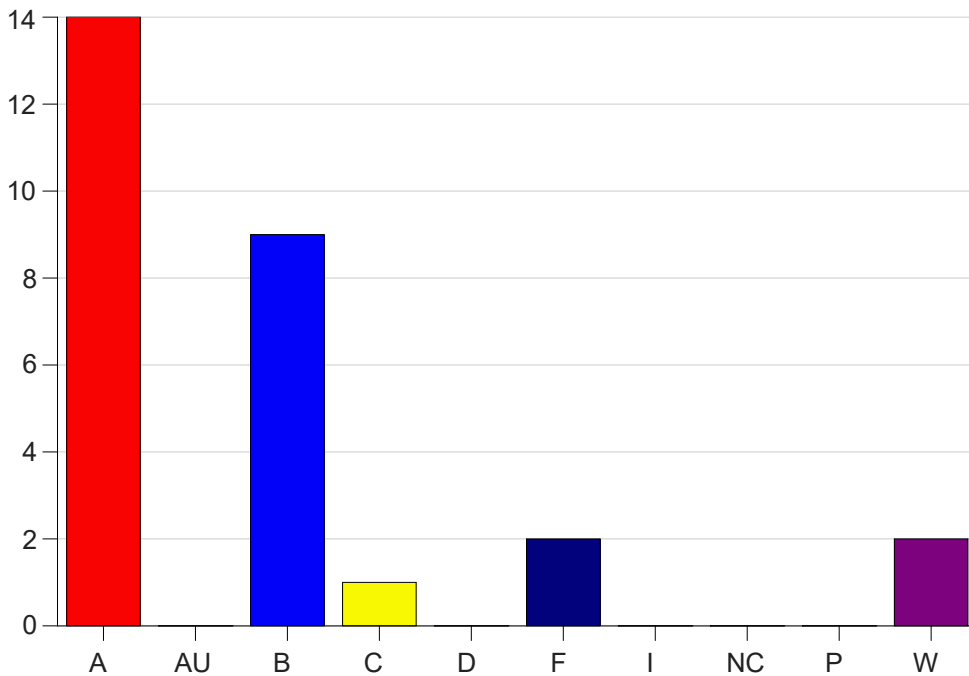

Louisiana State University Eunice

Grade Distribution by Course

2023 Summer Semester

Aug 15, 2023
10:54:13 AM

Course Work Course Number: ALLH1200

Course Work Count - All		A	AU	B	C	D	F	I	NC	P	W	Total
S1	Massy,J	14	0	9	1	0	2	0	0	0	2	28
Total		14	0	9	1	0	2	0	0	0	2	28