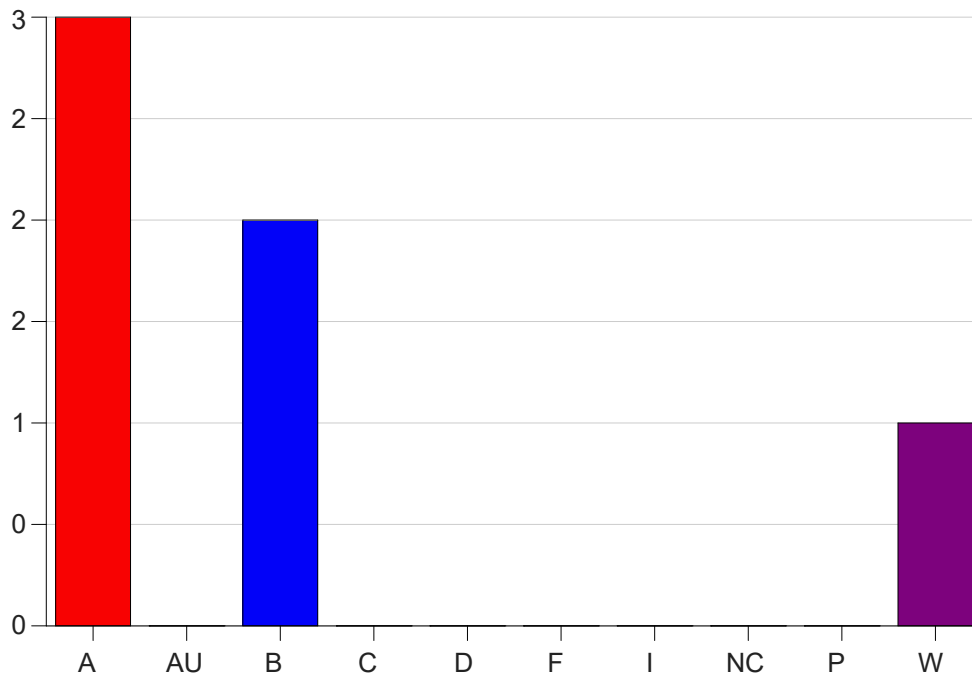

Louisiana State University Eunice

Grade Distribution by Course

2023 Summer Semester

Aug 15, 2023
10:54:13 AM

Course Work Course Number: BIOL1161

Course Work Count - All		A	AU	B	C	D	F	I	NC	P	W	Total
91	Dalfrey, K	3	0	2	0	0	0	0	0	0	1	6
Total		3	0	2	0	0	0	0	0	0	1	6