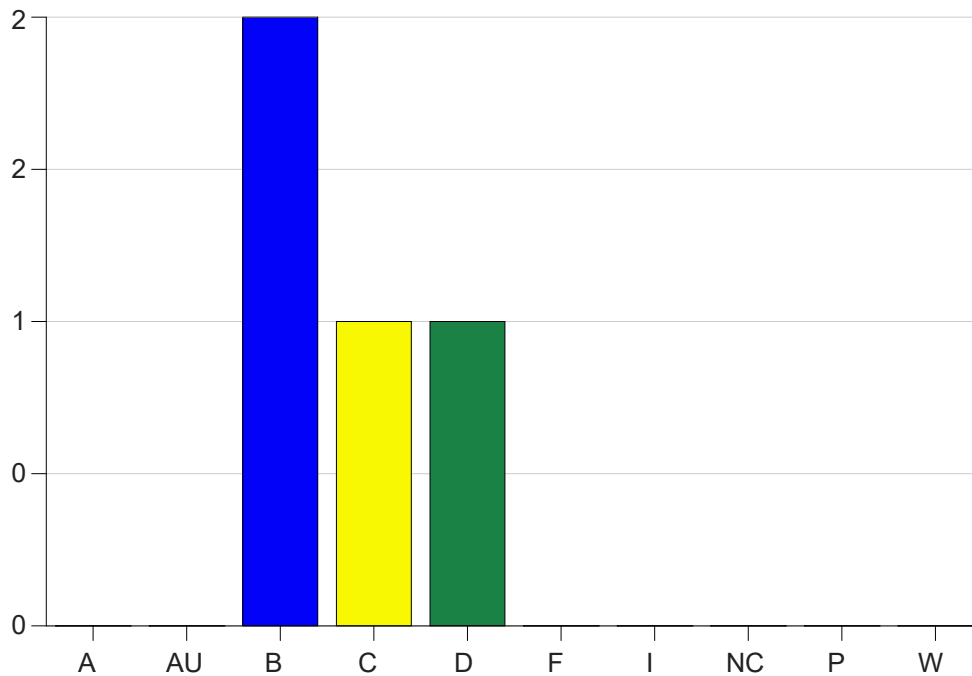

Louisiana State University Eunice

Grade Distribution by Course

2023 Summer Semester

Aug 15, 2023
10:54:13 AM

Course Work Course Number: PHSC1001

Course Work Count - All		A	AU	B	C	D	F	I	NC	P	W	Total
25	Borill, B	0	0	2	1	1	0	0	0	0	0	4
Total		0	0	2	1	1	0	0	0	0	0	4