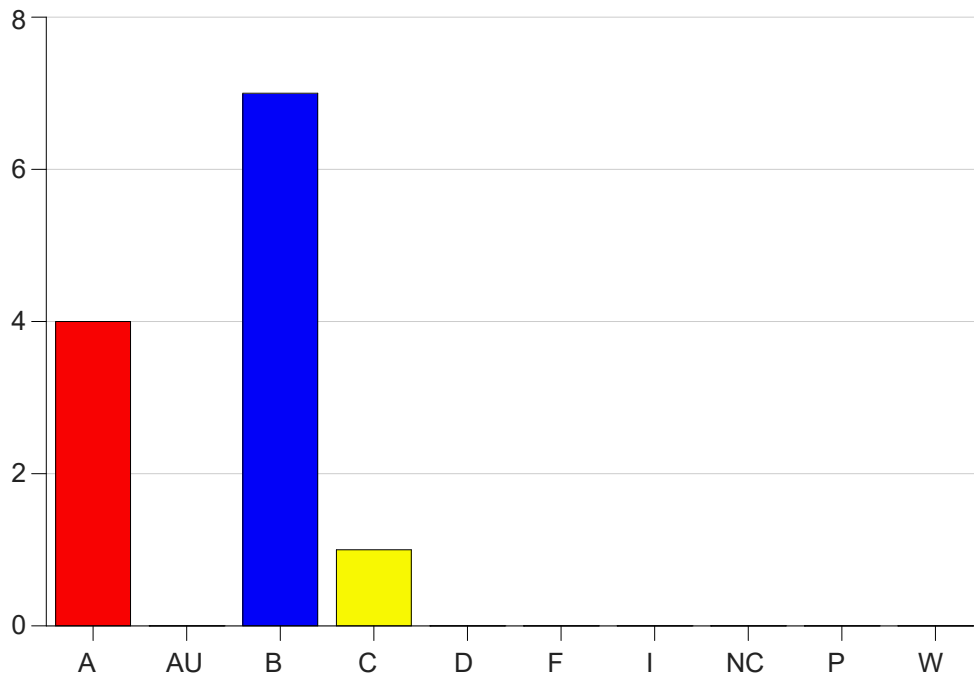

Louisiana State University Eunice

Grade Distribution by Course

2023 Summer Semester

Aug 15, 2023
10:54:13 AM

Course Work Course Number: SURT2102

Course Work Count - All		A	AU	B	C	D	F	I	NC	P	W	Total
90	Guillory,K	4	0	7	1	0	0	0	0	0	0	12
Total		4	0	7	1	0	0	0	0	0	0	12