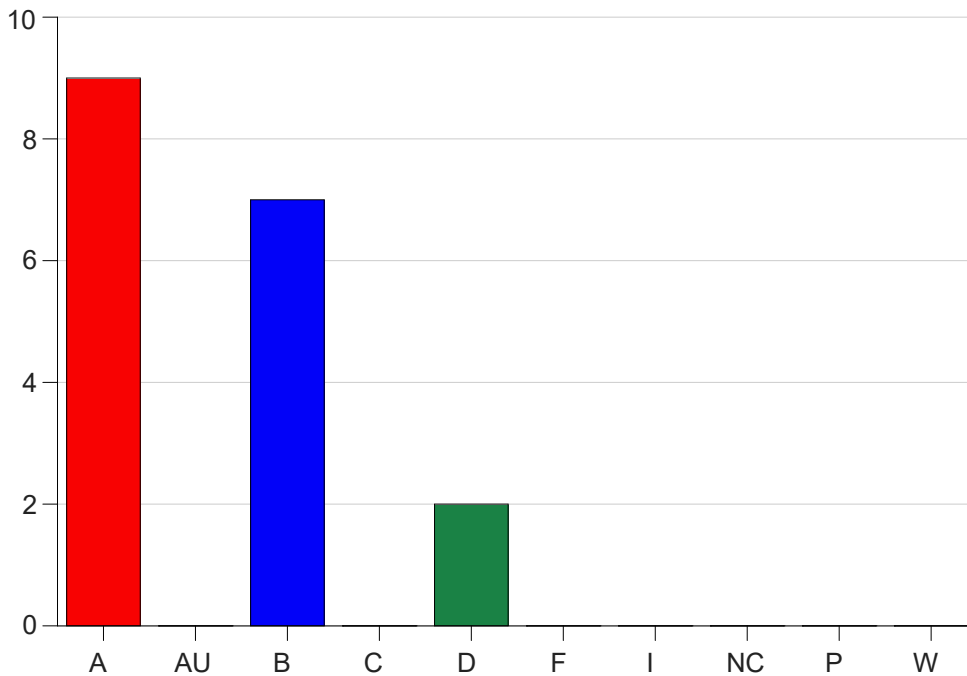

Louisiana State University Eunice

Grade Distribution by Course

2023 Summer Semester

Aug 15, 2023
10:54:13 AM

Course Work Course Number: ALLH1620

Course Work Count - All		A	AU	B	C	D	F	I	NC	P	W	Total
S1	Randolph,T	9	0	7	0	2	0	0	0	0	0	18
Total		9	0	7	0	2	0	0	0	0	0	18