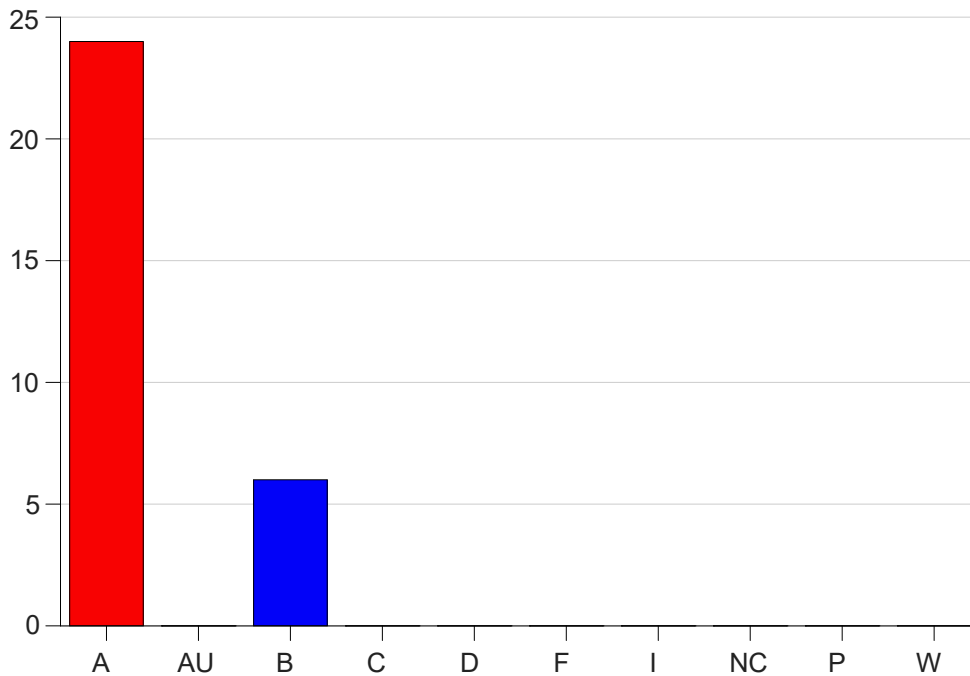

Louisiana State University Eunice

Grade Distribution by Course

2023 Summer Semester

Aug 15, 2023
10:54:13 AM

Course Work Course Number: RADT1001

Course Work Count - All		A	AU	B	C	D	F	I	NC	P	W	Total
30	RodriguezE	24	0	6	0	0	0	0	0	0	0	30
Total		24	0	6	0	0	0	0	0	0	0	30