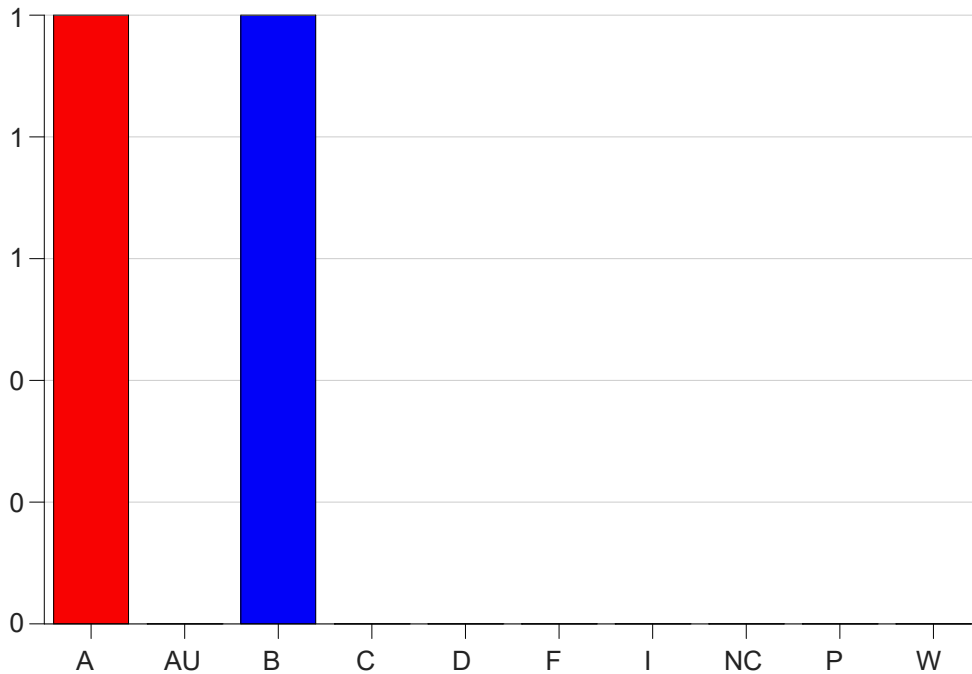

Louisiana State University Eunice

Grade Distribution by Course

2023 Summer Semester

Aug 15, 2023
10:54:13 AM

Course Work Course Number: BIOL2051

Course Work Count - All		A	AU	B	C	D	F	I	NC	P	W	Total
01	Dalfrey, K	1	0	1	0	0	0	0	0	0	0	2
Total		1	0	1	0	0	0	0	0	0	0	2