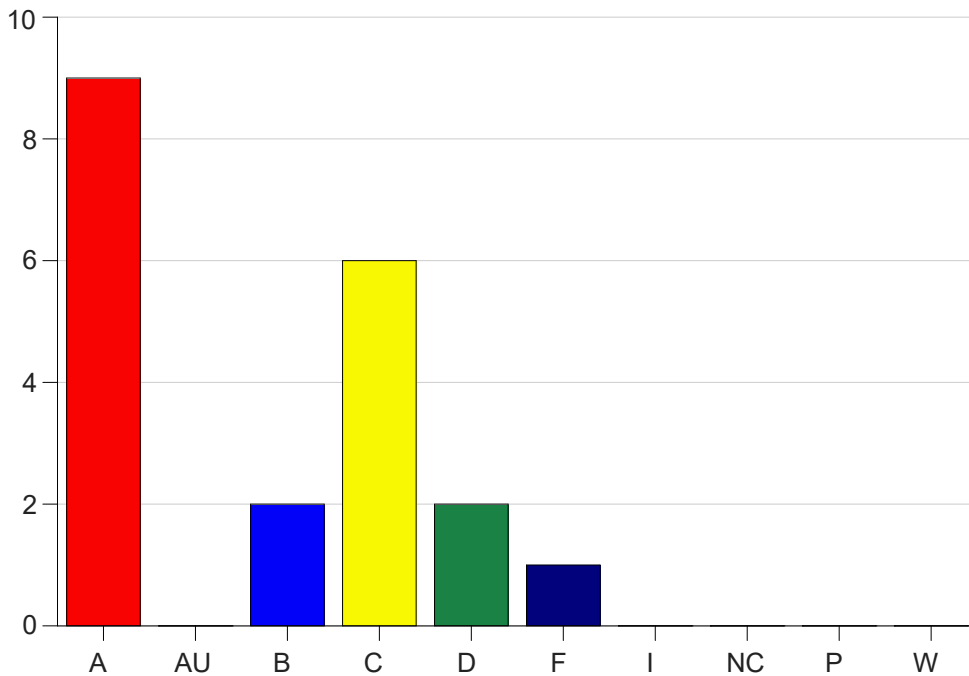

Louisiana State University Eunice

Grade Distribution by Course

2023 Summer Semester

Aug 15, 2023
10:54:13 AM

Course Work Course Number: HIST1003

Course Work Count - All		A	AU	B	C	D	F	I	NC	P	W	Total
L1	Alleman,M	9	0	2	6	2	1	0	0	0	0	20
Total		9	0	2	6	2	1	0	0	0	0	20