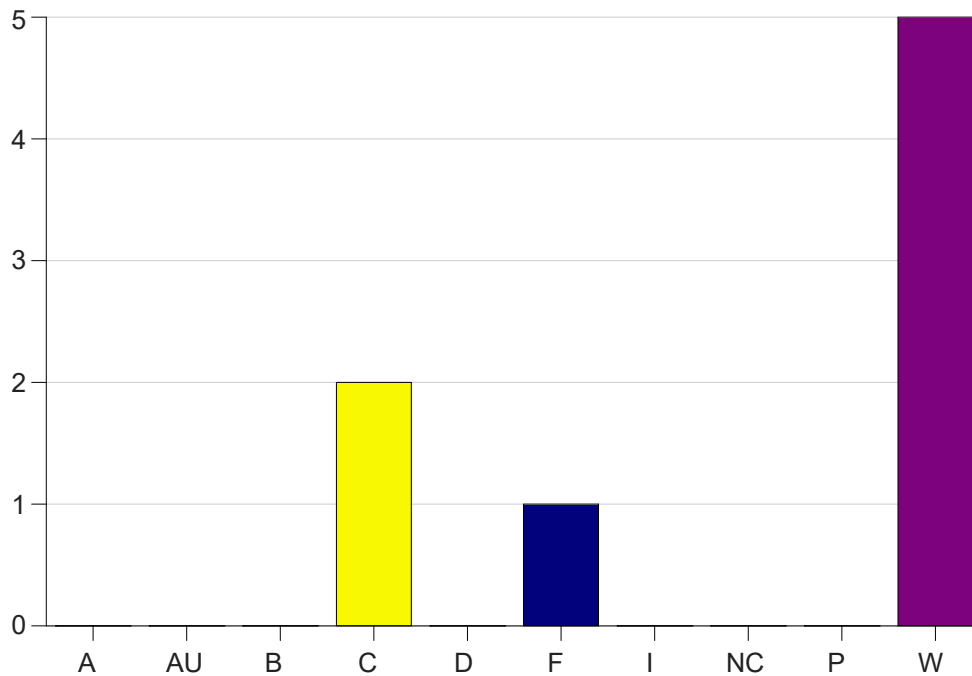

Louisiana State University Eunice

Grade Distribution by Course

2023 Summer Semester

Aug 15, 2023
10:54:13 AM

Course Work Course Number: MATH1020

Course Work Count - All		A	AU	B	C	D	F	I	NC	P	W	Total
25	Parrino,G	0	0	0	2	0	1	0	0	0	5	8
Total		0	0	0	2	0	1	0	0	0	5	8