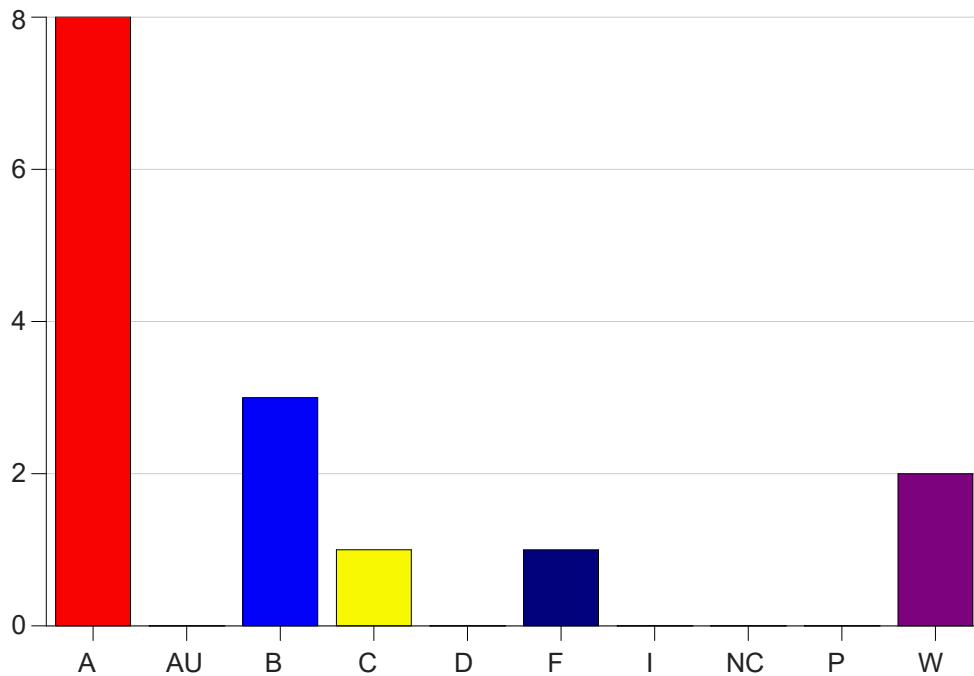

Louisiana State University Eunice

Grade Distribution by Course

2023 Summer Semester

Aug 15, 2023
10:54:13 AM

Course Work Course Number: PHYS1001

Course Work Count - All		A	AU	B	C	D	F	I	NC	P	W	Total
25	Sorci, G	8	0	3	1	0	1	0	0	0	2	15
Total		8	0	3	1	0	1	0	0	0	2	15