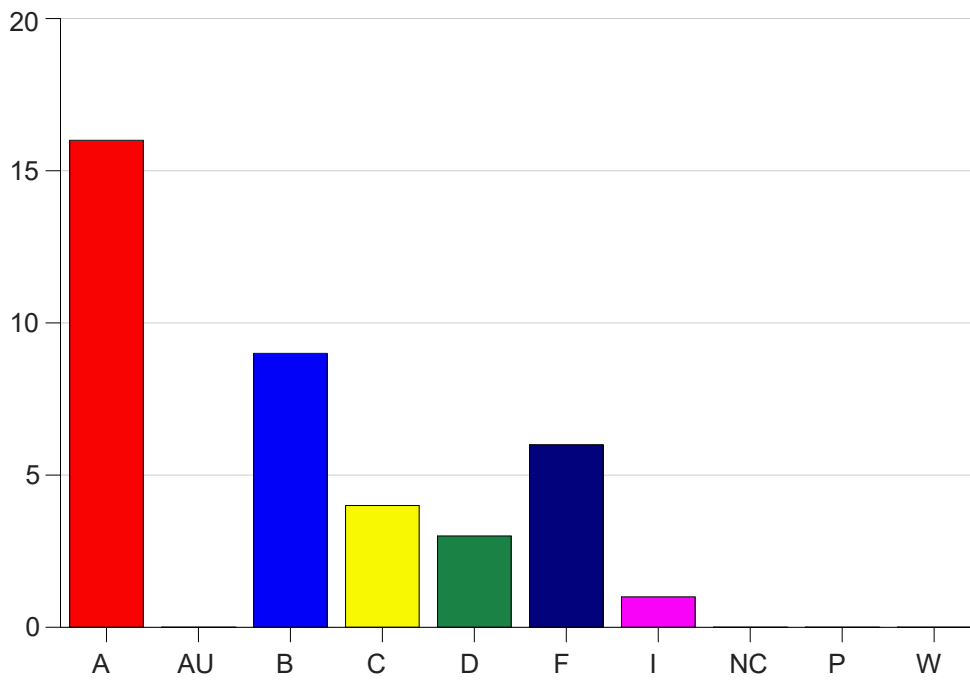

Louisiana State University Eunice

Grade Distribution by Course

2023 Summer Semester

Aug 15, 2023
10:54:13 AM

Course Work Course Number: CMST1061

Course Work Count - All		A	AU	B	C	D	F	I	NC	P	W	Total
L1	Eldredge,J	12	0	6	2	2	4	1	0	0	0	27
L2	Eldredge,J	4	0	3	2	1	2	0	0	0	0	12
Total		16	0	9	4	3	6	1	0	0	0	39