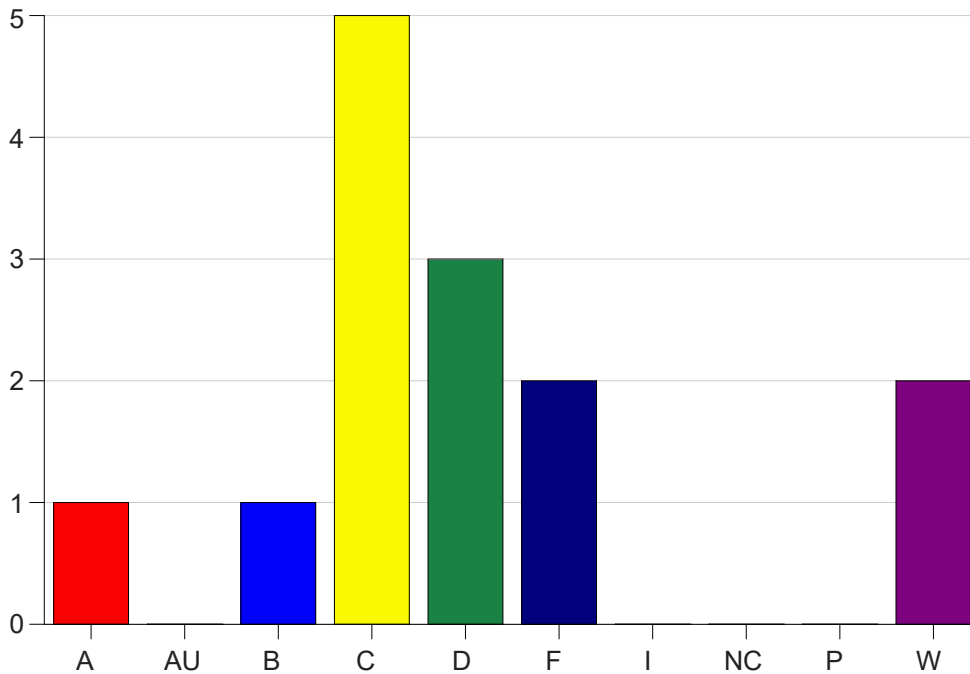

Louisiana State University Eunice

Grade Distribution by Course

2023 Summer Semester

Aug 15, 2023
10:54:13 AM

Course Work Course Number: MATH1021

Course Work Count - All		A	AU	B	C	D	F	I	NC	P	W	Total
01	Miller, C	1	0	0	3	1	0	0	0	0	0	5
25	Parrino,G	0	0	1	2	2	2	0	0	0	2	9
Total		1	0	1	5	3	2	0	0	0	2	14