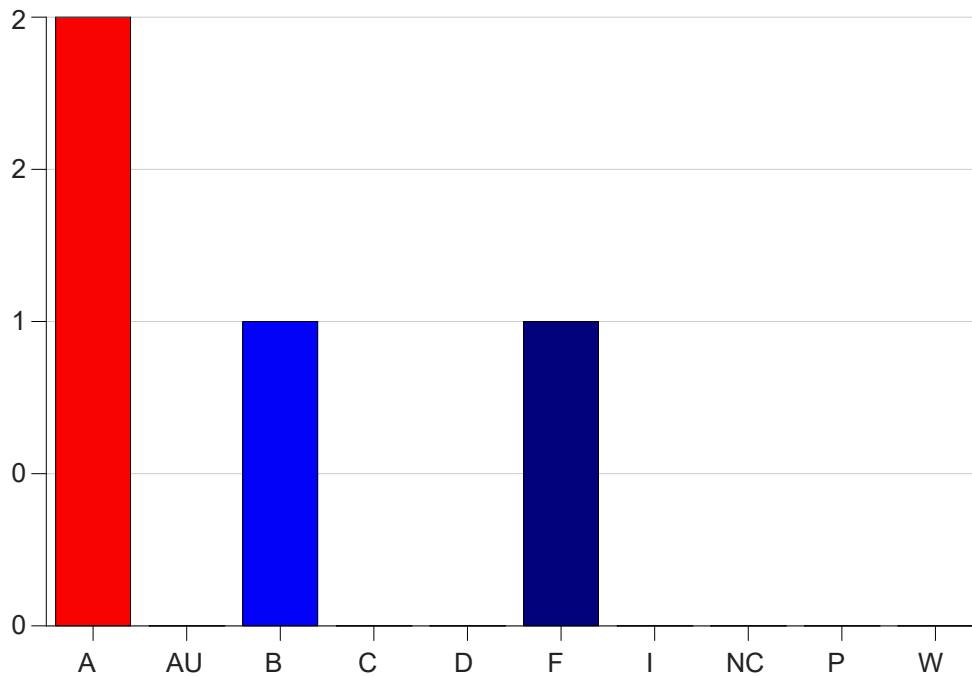

Louisiana State University Eunice

Grade Distribution by Course

2023 Summer Semester

Aug 15, 2023
10:54:13 AM

Course Work Course Number: AGRI1001

Course Work Count - All		A	AU	B	C	D	F	I	NC	P	W	Total
25	deNux, C	2	0	1	0	0	1	0	0	0	0	4
Total		2	0	1	0	0	1	0	0	0	0	4