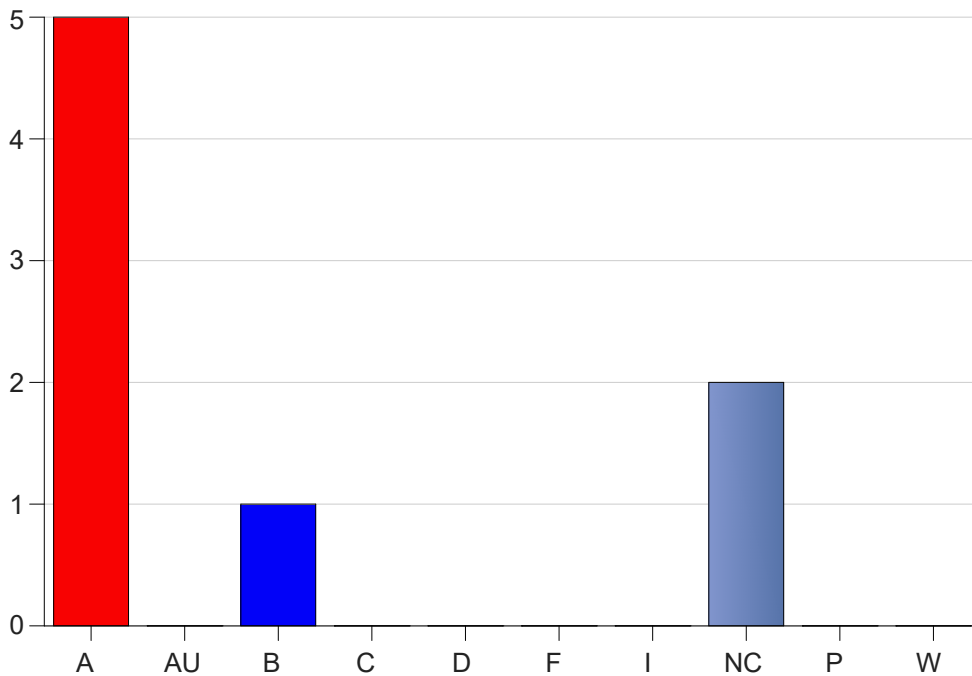

Louisiana State University Eunice

Grade Distribution by Course

2023 Summer Semester

Aug 15, 2023
10:54:13 AM

Course Work Course Number: NURS2536

Course Work Count - All		A	AU	B	C	D	F	I	NC	P	W	Total
25	Hawthorn,L	5	0	1	0	0	0	0	2	0	0	8
Total		5	0	1	0	0	0	0	2	0	0	8