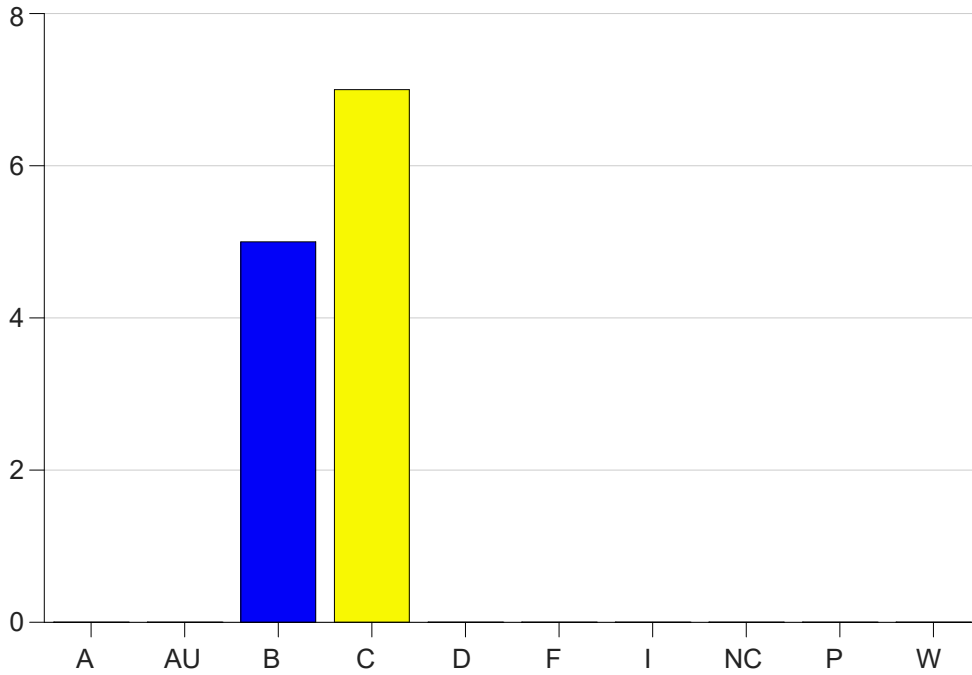

Louisiana State University Eunice

Grade Distribution by Course

2023 Summer Semester

Aug 15, 2023
10:54:13 AM

Course Work Course Number: RC 2020

Course Work Count - All		A	AU	B	C	D	F	I	NC	P	W	Total
91	Wyble,M	0	0	5	1	0	0	0	0	0	0	6
92	Asbury,D	0	0	0	6	0	0	0	0	0	0	6
Total		0	0	5	7	0	0	0	0	0	0	12