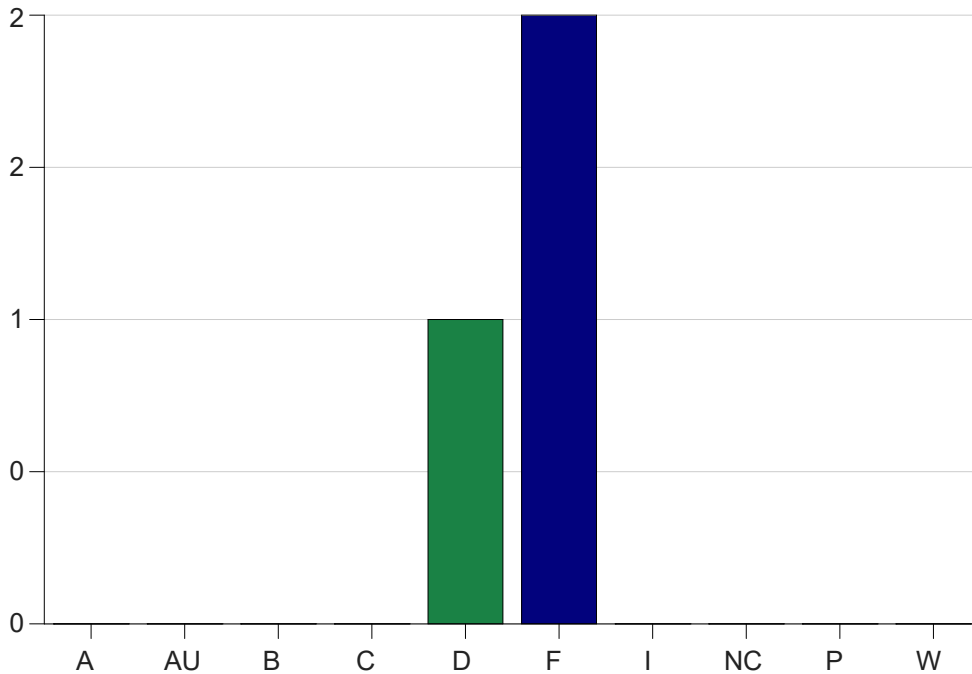

Louisiana State University Eunice

Grade Distribution by Course

2023 Summer Semester

Aug 15, 2023
10:54:13 AM

Course Work Course Number: MATH0022T

Course Work Count - All		A	AU	B	C	D	F	I	NC	P	W	Total
TA	Miller, C	0	0	0	0	1	2	0	0	0	0	3
Total		0	0	0	0	1	2	0	0	0	0	3