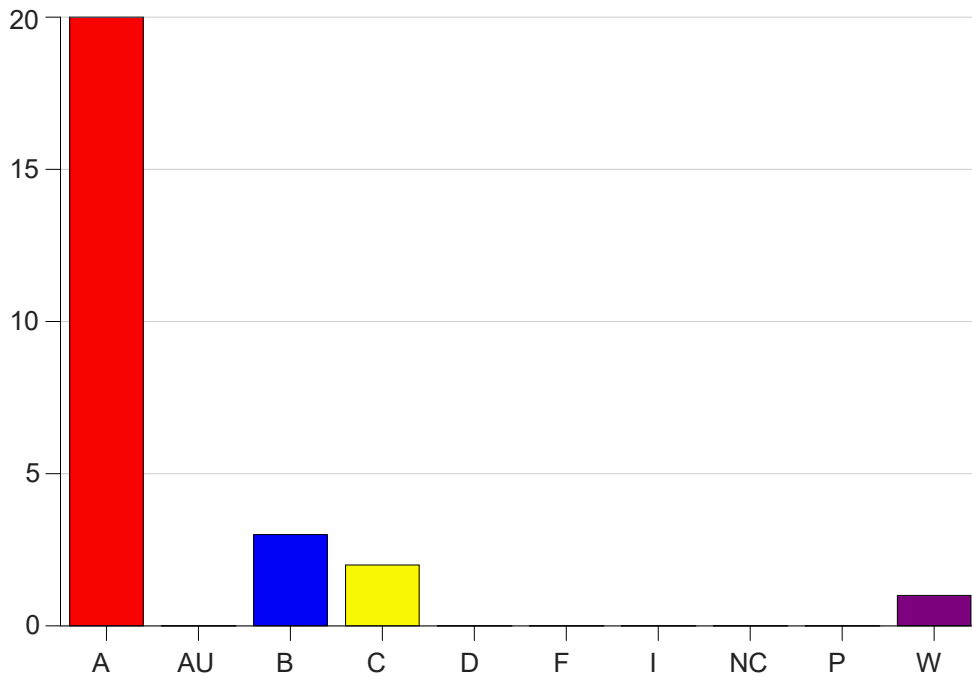

Louisiana State University Eunice

Grade Distribution by Course

2023 Summer Semester

Aug 15, 2023
10:54:13 AM

Course Work Course Number: SOCL2501

Course Work Count - All		A	AU	B	C	D	F	I	NC	P	W	Total
L1	Kahanek, K	20	0	3	2	0	0	0	0	0	1	26
Total		20	0	3	2	0	0	0	0	0	1	26