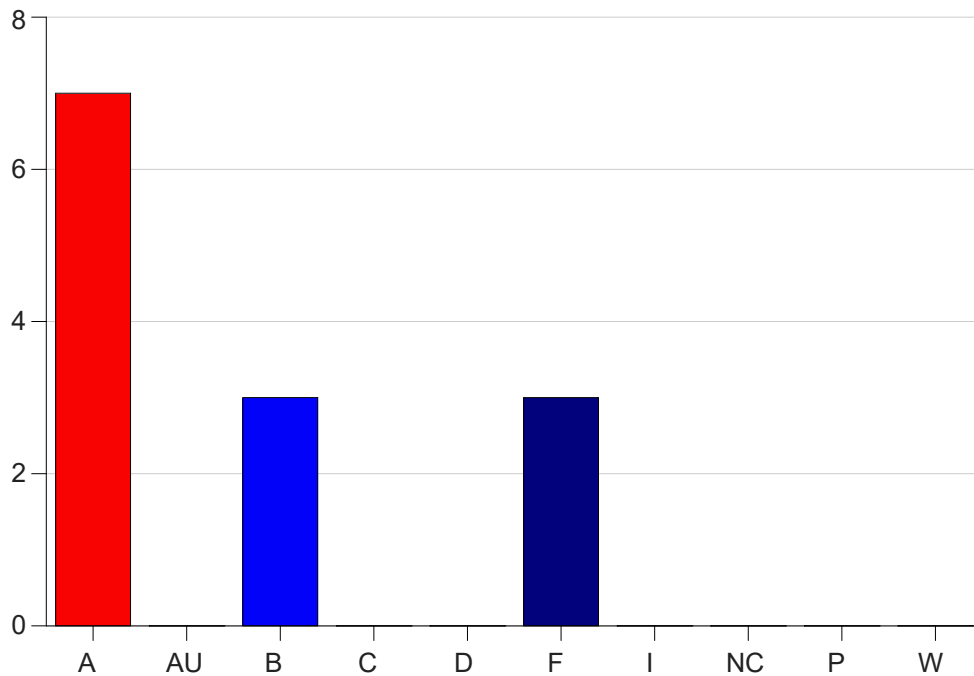

Louisiana State University Eunice

Grade Distribution by Course

2023 Summer Semester

Aug 15, 2023
10:54:13 AM

Course Work Course Number: BADM1001

Course Work Count - All		A	AU	B	C	D	F	I	NC	P	W	Total
25	Thibodeaux	7	0	3	0	0	3	0	0	0	0	13
Total		7	0	3	0	0	3	0	0	0	0	13