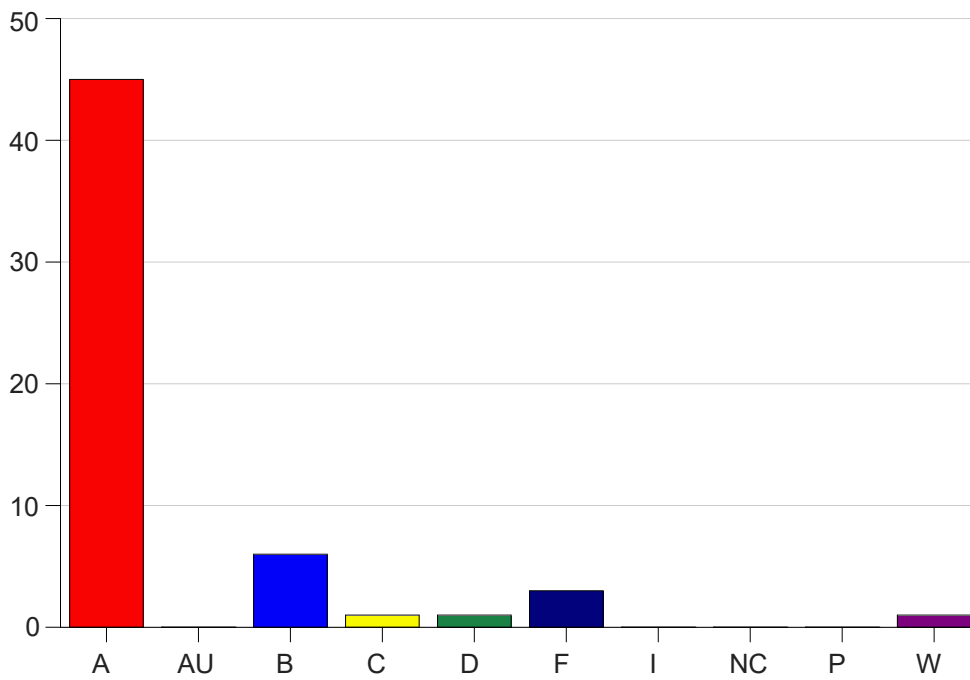

Louisiana State University Eunice

Grade Distribution by Course

2023 Summer Semester

Aug 15, 2023
10:54:13 AM

Course Work Course Number: HIST2055

Course Work Count - All		A	AU	B	C	D	F	I	NC	P	W	Total
25	Sellers,W	25	0	0	1	0	3	0	0	0	1	30
26	Sellers,W	20	0	6	0	1	0	0	0	0	0	27
Total		45	0	6	1	1	3	0	0	0	1	57