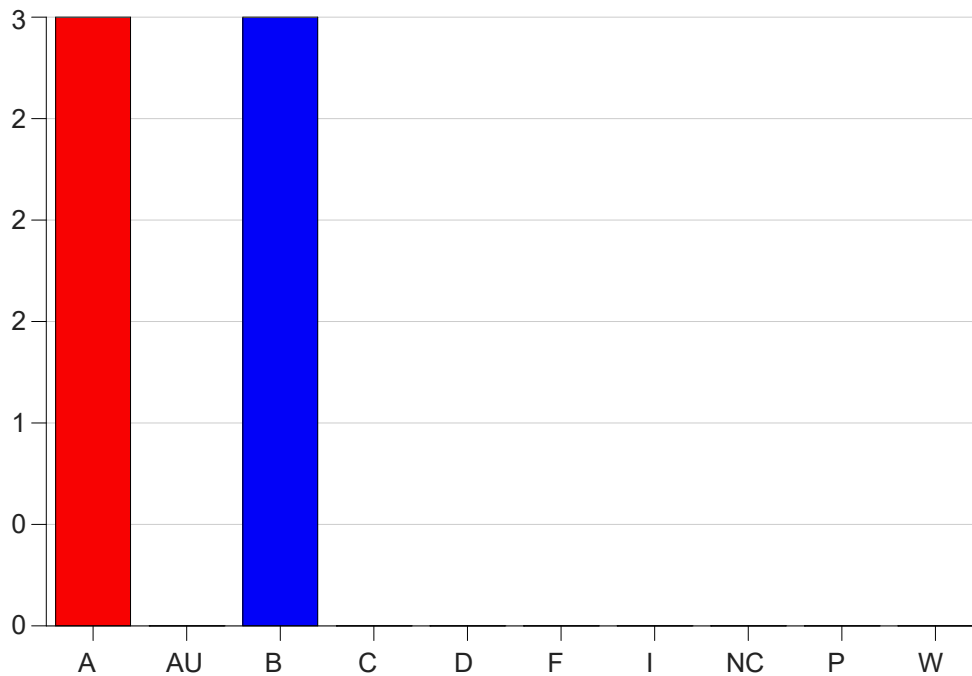

Louisiana State University Eunice

Grade Distribution by Course

2023 Summer Semester

Aug 15, 2023
10:54:13 AM

Course Work Course Number: ALLH2625

Course Work Count - All		A	AU	B	C	D	F	I	NC	P	W	Total
S1	Massy,J	3	0	3	0	0	0	0	0	0	0	6
Total		3	0	3	0	0	0	0	0	0	0	6