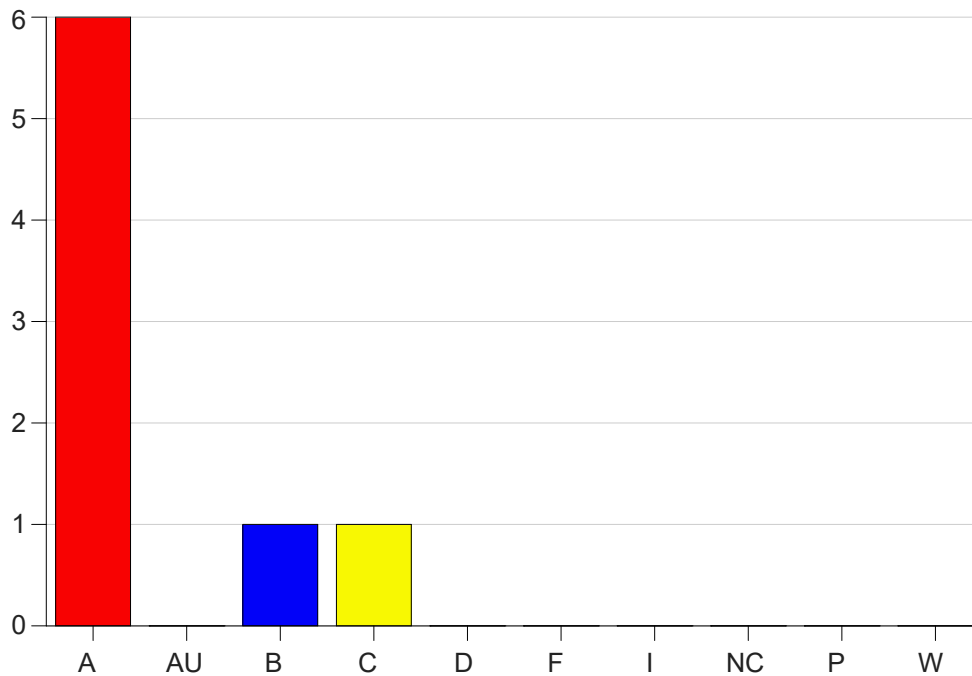

Louisiana State University Eunice

Grade Distribution by Course

2023 Summer Semester

Aug 15, 2023
10:54:13 AM

Course Work Course Number: GEOG1001

Course Work Count - All		A	AU	B	C	D	F	I	NC	P	W	Total
20	Ardoin,J	6	0	1	1	0	0	0	0	0	0	8
Total		6	0	1	1	0	0	0	0	0	0	8