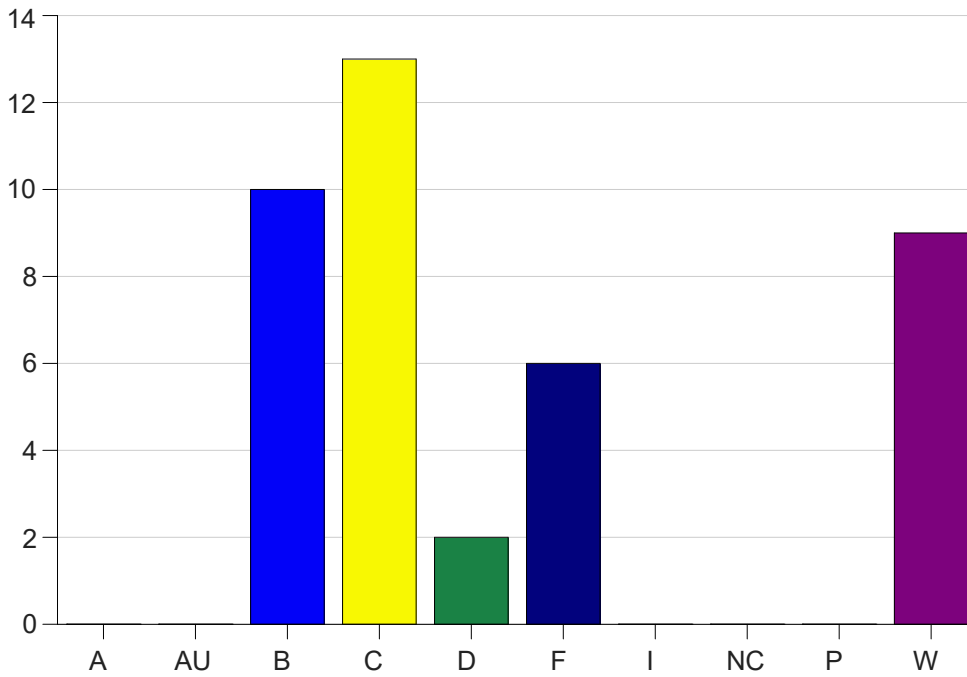

Louisiana State University Eunice

Grade Distribution by Course

2023 Summer Semester

Aug 15, 2023
10:54:13 AM

Course Work Course Number: MATH1015

Course Work Count - All		A	AU	B	C	D	F	I	NC	P	W	Total
80	Jean, J	0	0	3	0	0	1	0	0	0	2	6
L1	Semones, G	0	0	7	13	2	5	0	0	0	7	34
Total		0	0	10	13	2	6	0	0	0	9	40