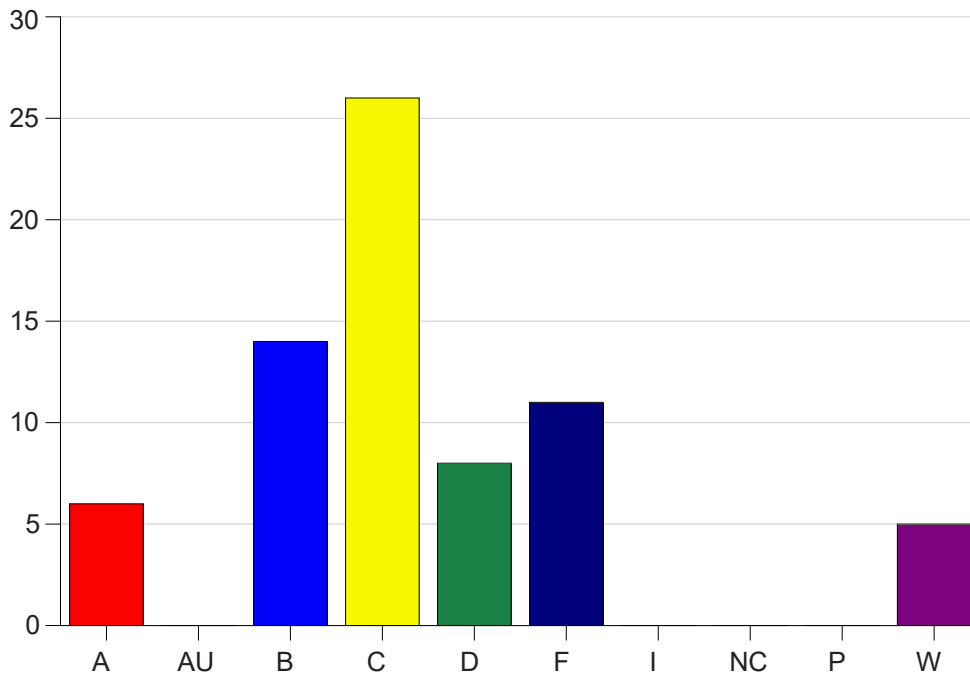

Louisiana State University Eunice

Grade Distribution by Course

2023 Summer Semester

Aug 15, 2023
10:54:13 AM

Course Work Course Number: BIOL1001

Course Work Count - All		A	AU	B	C	D	F	I	NC	P	W	Total
25	Jariel,D	4	0	4	12	4	3	0	0	0	3	30
26	Dalfrey, K	0	0	3	6	2	2	0	0	0	2	15
L1	Jariel,D	2	0	7	8	2	6	0	0	0	0	25
Total		6	0	14	26	8	11	0	0	0	5	70