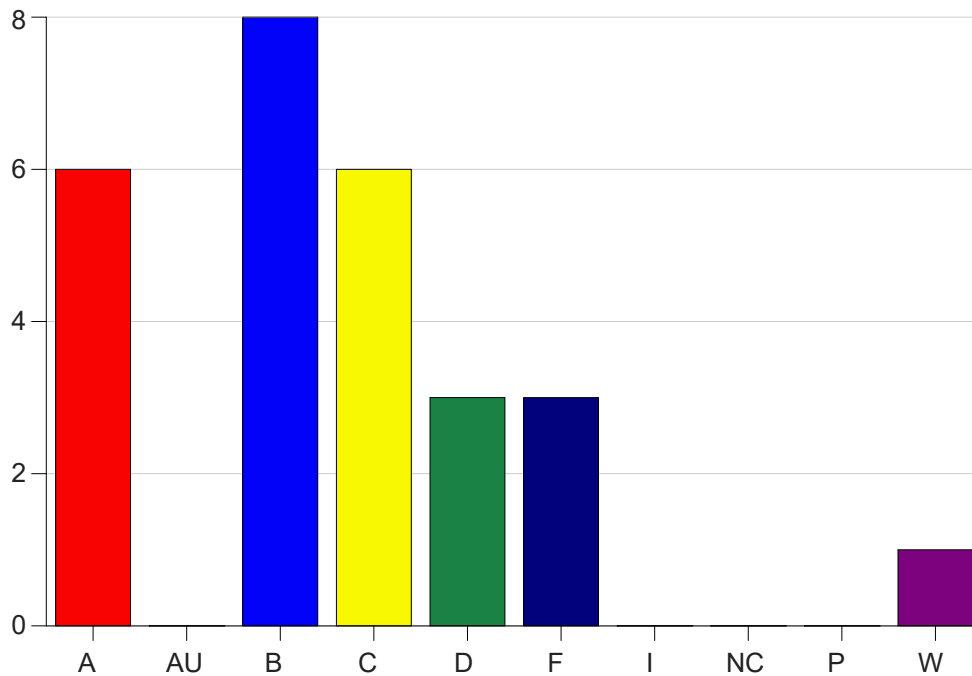

Louisiana State University Eunice

Grade Distribution by Course

2023 Summer Semester

Aug 15, 2023
10:54:13 AM

Course Work Course Number: ART 1440

Course Work Count - All		A	AU	B	C	D	F	I	NC	P	W	Total
L1	Simmons, J	6	0	8	6	3	3	0	0	0	1	27
Total		6	0	8	6	3	3	0	0	0	1	27