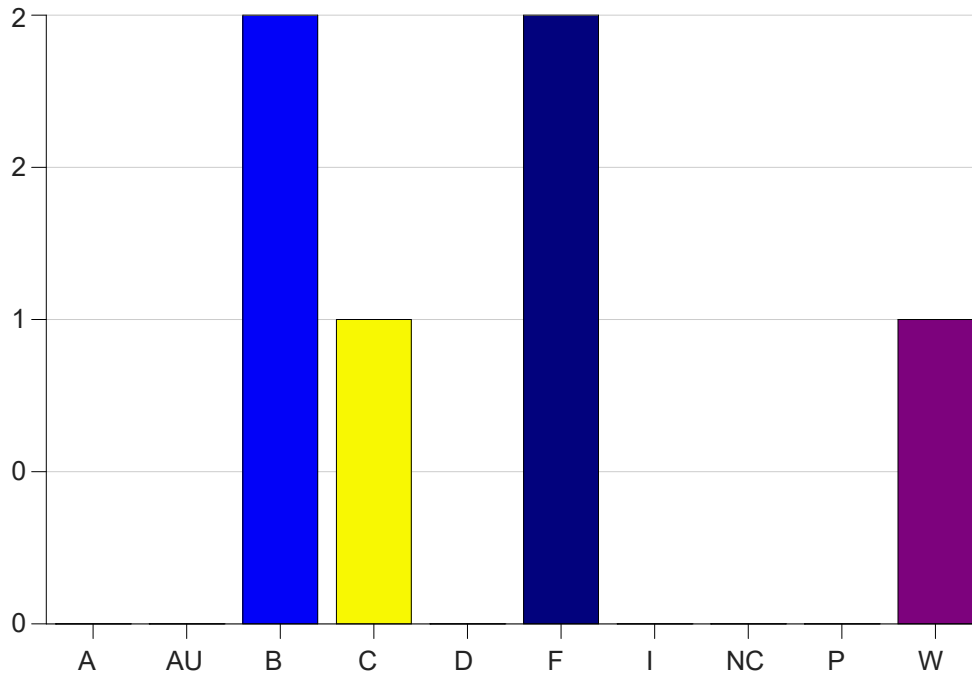

Louisiana State University Eunice

Grade Distribution by Course

2023 Summer Semester

Aug 15, 2023
10:54:13 AM

Course Work Course Number: ACCT2001

Course Work Count - All		A	AU	B	C	D	F	I	NC	P	W	Total
25	Beshears,M	0	0	2	1	0	2	0	0	0	1	6
Total		0	0	2	1	0	2	0	0	0	1	6