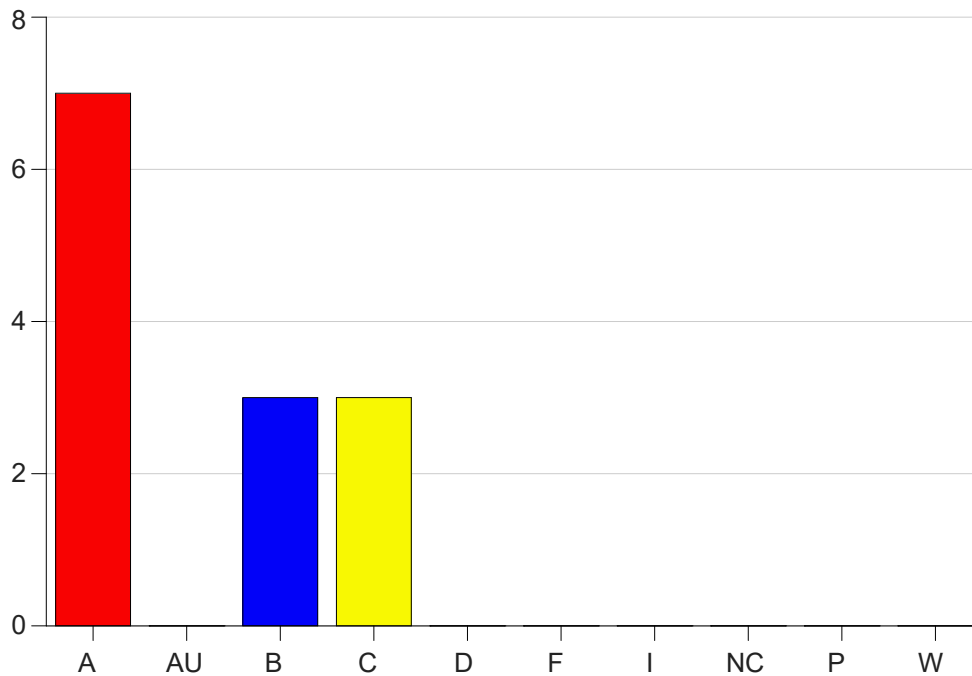

Louisiana State University Eunice

Grade Distribution by Course

2023 Summer Semester

Aug 15, 2023
10:54:13 AM

Course Work Course Number: FSCI2210

Course Work Count - All		A	AU	B	C	D	F	I	NC	P	W	Total
S1	Stack, R	7	0	3	3	0	0	0	0	0	0	13
Total		7	0	3	3	0	0	0	0	0	0	13