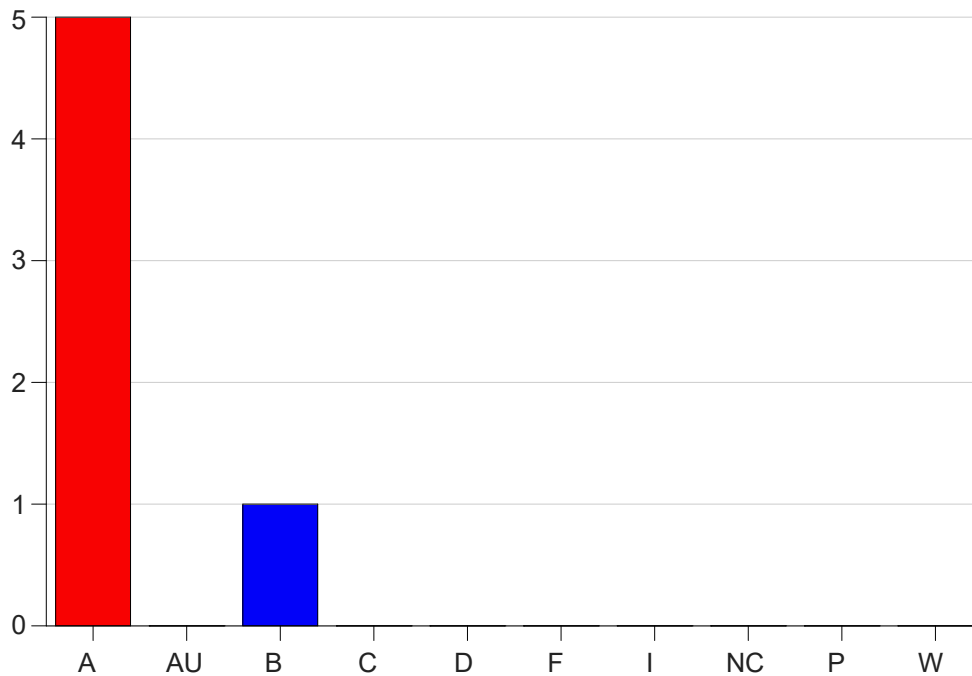

Louisiana State University Eunice

Grade Distribution by Course

2023 Summer Semester

Aug 15, 2023
10:54:13 AM

Course Work Course Number: ALLH2646

Course Work Count - All		A	AU	B	C	D	F	I	NC	P	W	Total
S1	Sweet, K	5	0	1	0	0	0	0	0	0	0	6
Total		5	0	1	0	0	0	0	0	0	0	6