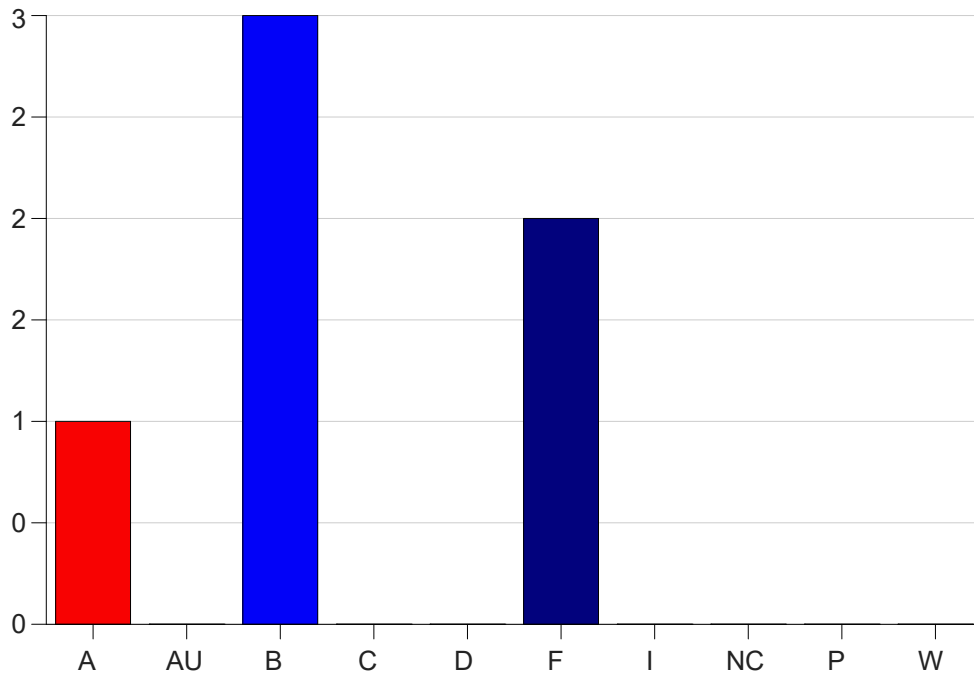

Louisiana State University Eunice

Grade Distribution by Course

2023 Summer Semester

Aug 15, 2023
10:54:13 AM

Course Work Course Number: MATH0021

Course Work Count - All		A	AU	B	C	D	F	I	NC	P	W	Total
25	Jean, J	0	0	3	0	0	0	0	0	0	0	3
80	Vidrine, J	1	0	0	0	0	2	0	0	0	0	3
Total		1	0	3	0	0	2	0	0	0	0	6