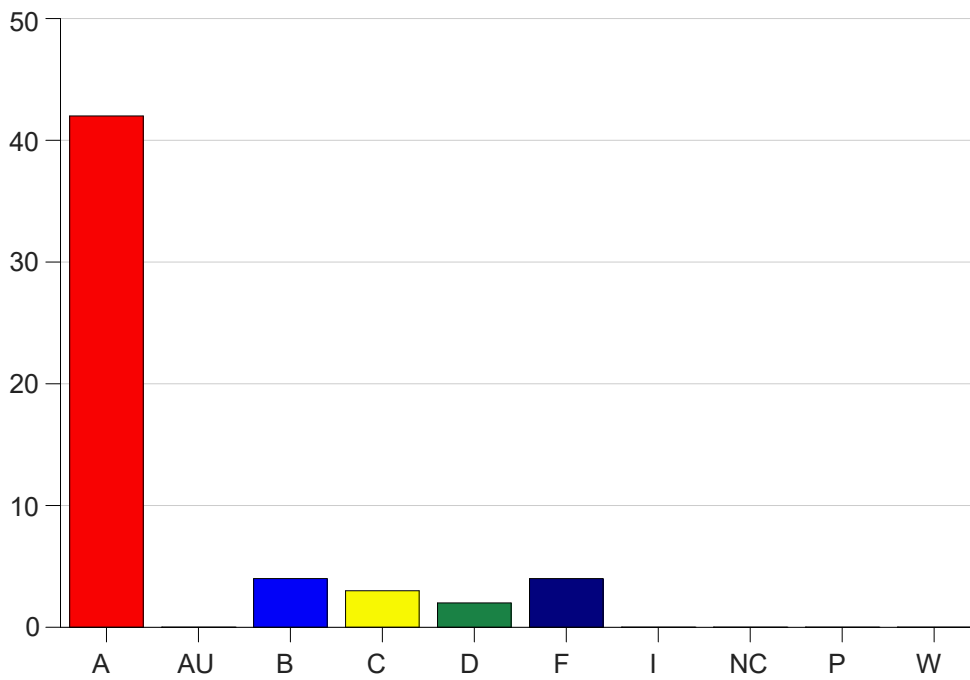

Louisiana State University Eunice

Grade Distribution by Course

2023 Summer Semester

Aug 15, 2023
10:54:13 AM

Course Work Course Number: PSYC2070

Course Work Count - All		A	AU	B	C	D	F	I	NC	P	W	Total
25	Ford, S	15	0	2	3	2	3	0	0	0	0	25
35	Narby,D	27	0	2	0	0	1	0	0	0	0	30
Total		42	0	4	3	2	4	0	0	0	0	55