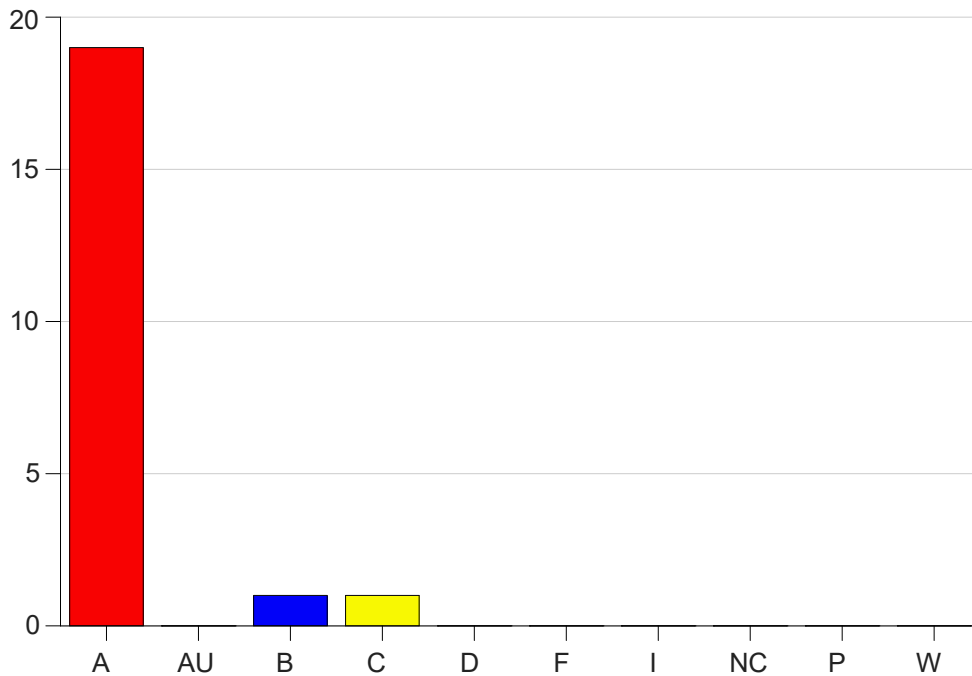

Louisiana State University Eunice

Grade Distribution by Course

2023 Summer Semester

Aug 15, 2023
10:54:13 AM

Course Work Course Number: SOCL2001

Course Work Count - All		A	AU	B	C	D	F	I	NC	P	W	Total
25	Robinson,J	19	0	1	1	0	0	0	0	0	0	21
Total		19	0	1	1	0	0	0	0	0	0	21