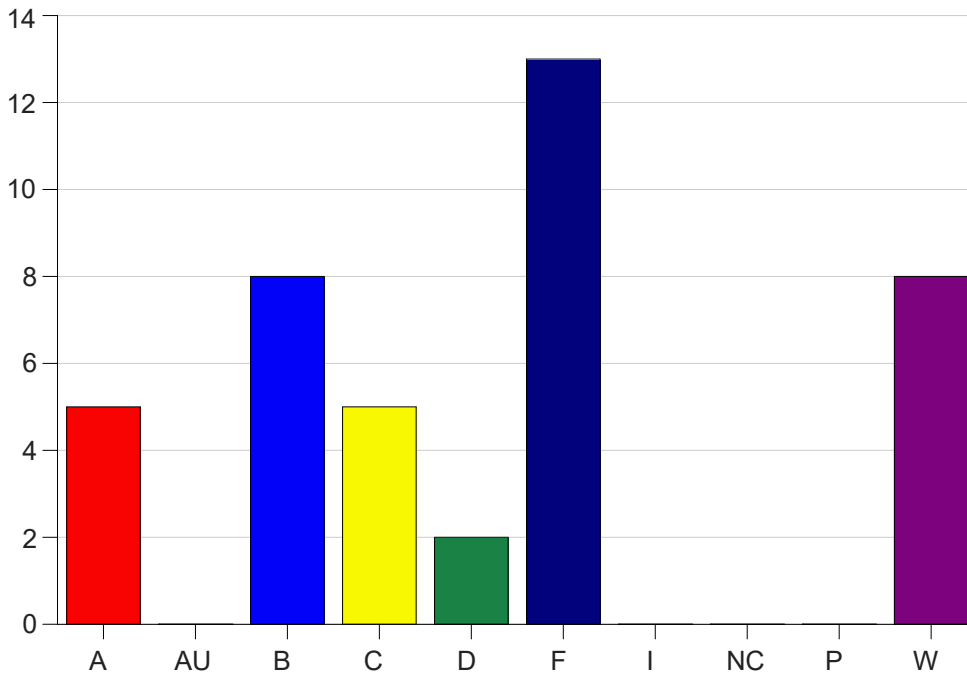

Louisiana State University Eunice

Grade Distribution by Course

2023 Summer Semester

Aug 15, 2023
10:54:13 AM

Course Work Course Number: MATH0015

Course Work Count - All		A	AU	B	C	D	F	I	NC	P	W	Total
25	Parrino,G	3	0	6	5	2	7	0	0	0	7	30
80	Vidrine, J	2	0	2	0	0	6	0	0	0	1	11
Total		5	0	8	5	2	13	0	0	0	8	41