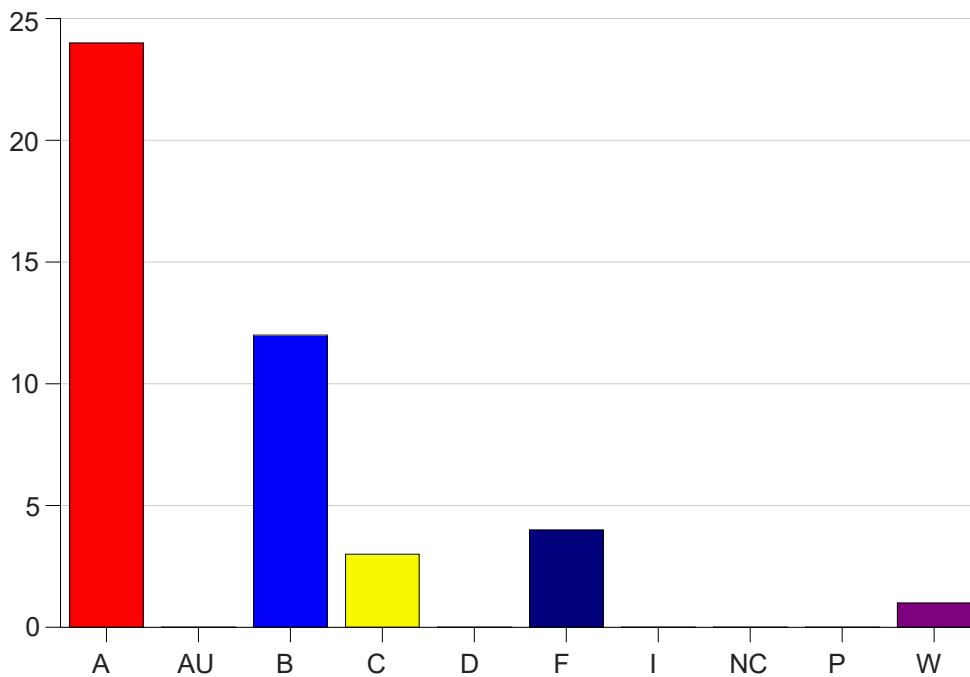

Louisiana State University Eunice

Grade Distribution by Course

2023 Summer Semester

Aug 15, 2023
10:54:13 AM

Course Work Course Number: PSYC2000

Course Work Count - All		A	AU	B	C	D	F	I	NC	P	W	Total
L1	Narby,D	19	0	6	0	0	2	0	0	0	1	28
L2	Ford, S	5	0	6	3	0	2	0	0	0	0	16
Total		24	0	12	3	0	4	0	0	0	1	44