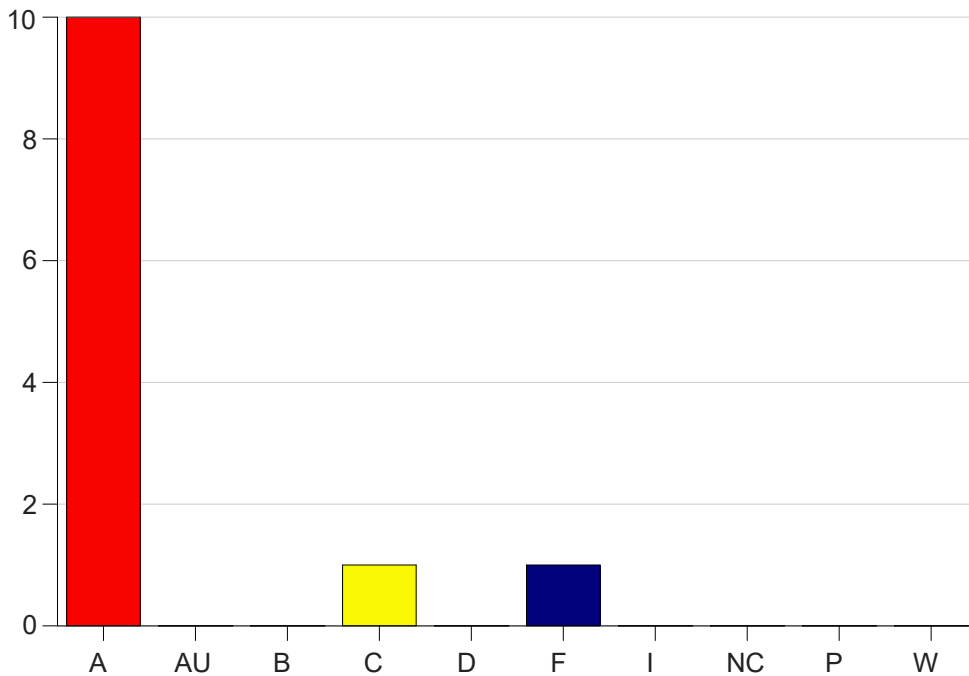

Louisiana State University Eunice

Grade Distribution by Course

2023 Summer Semester

Aug 15, 2023
10:54:13 AM

Course Work Course Number: CJ 2132

Course Work Count - All		A	AU	B	C	D	F	I	NC	P	W	Total
S1	Spencer,W	10	0	0	1	0	1	0	0	0	0	12
Total		10	0	0	1	0	1	0	0	0	0	12