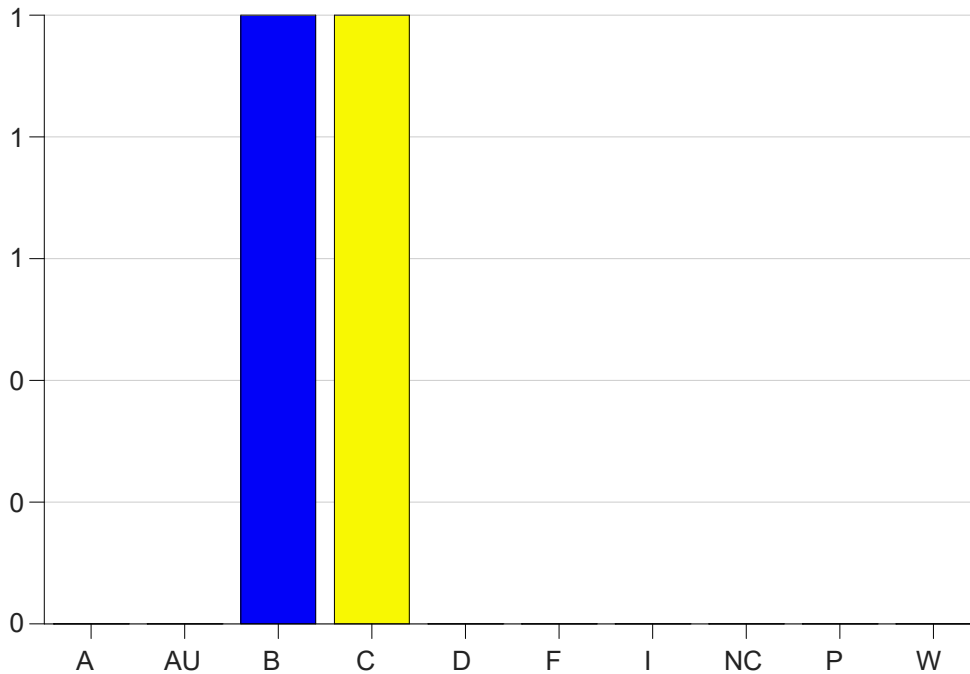

Louisiana State University Eunice

Grade Distribution by Course

2023 Summer Semester

Aug 15, 2023
10:54:13 AM

Course Work Course Number: PBSA2200

Course Work Count - All		A	AU	B	C	D	F	I	NC	P	W	Total
S1	Kapp, K	0	0	1	1	0	0	0	0	0	0	2
Total		0	0	1	1	0	0	0	0	0	0	2