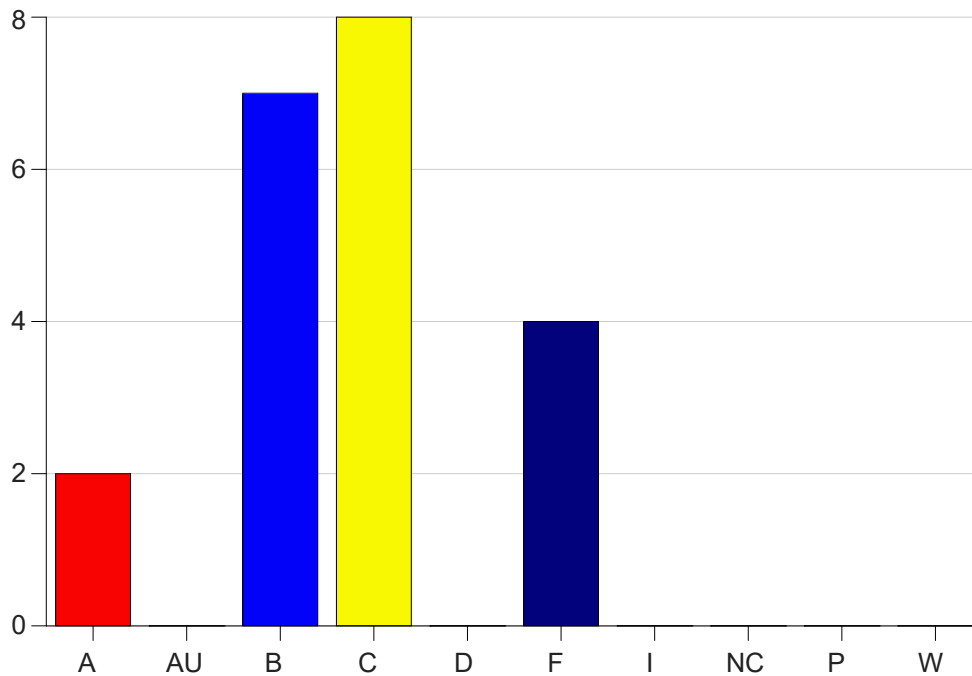

Louisiana State University Eunice

Grade Distribution by Course

2023 Summer Semester

Aug 15, 2023
10:54:13 AM

Course Work Course Number: CHEM1001

Course Work Count - All		A	AU	B	C	D	F	I	NC	P	W	Total
25	Borill, B	2	0	7	8	0	4	0	0	0	0	21
Total		2	0	7	8	0	4	0	0	0	0	21