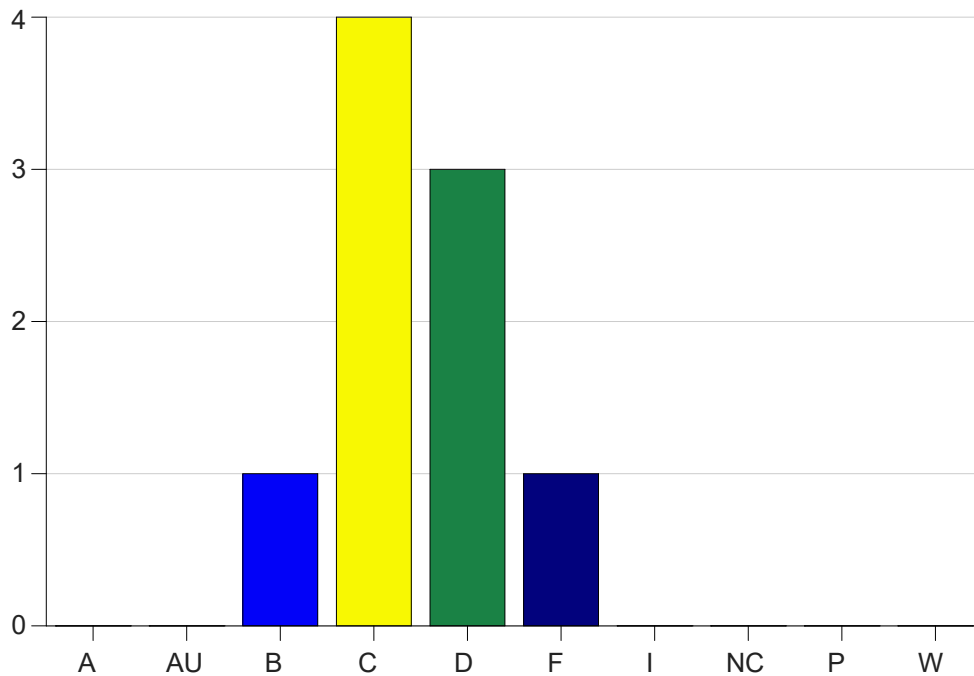

Louisiana State University Eunice

Grade Distribution by Course

2023 Summer Semester

Aug 15, 2023
10:54:13 AM

Course Work Course Number: ENGL0001

Course Work Count - All		A	AU	B	C	D	F	I	NC	P	W	Total
L1	Meche,J	0	0	1	4	3	1	0	0	0	0	9
Total		0	0	1	4	3	1	0	0	0	0	9