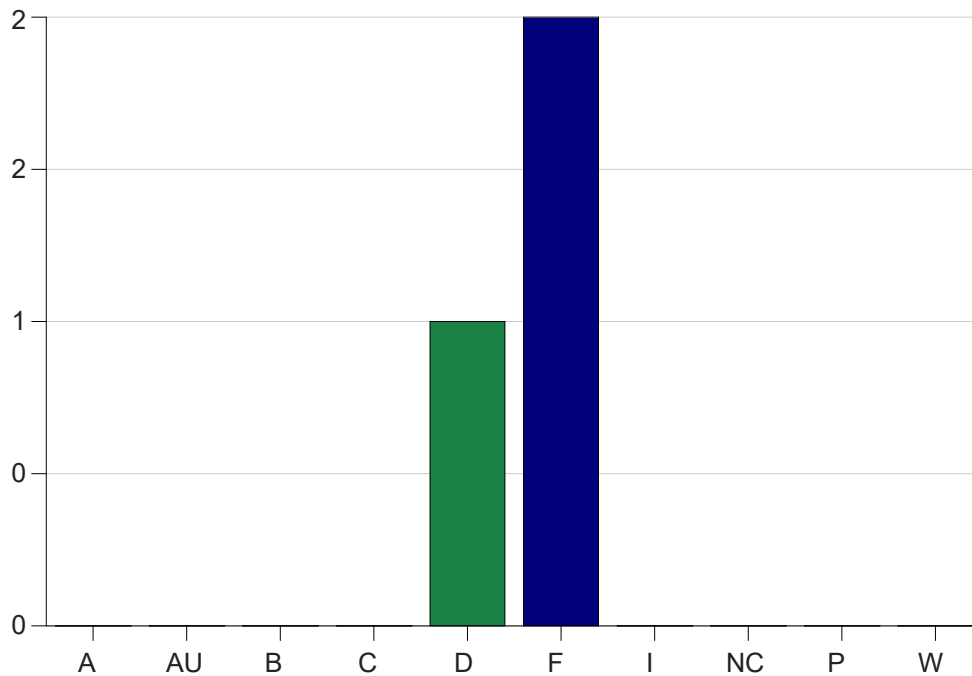

Louisiana State University Eunice

Grade Distribution by Course

2023 Summer Semester

Aug 15, 2023
10:54:13 AM

Course Work Course Number: MATH1021T

Course Work Count - All		A	AU	B	C	D	F	I	NC	P	W	Total
TA	Jean, J	0	0	0	0	1	2	0	0	0	0	3
Total		0	0	0	0	1	2	0	0	0	0	3