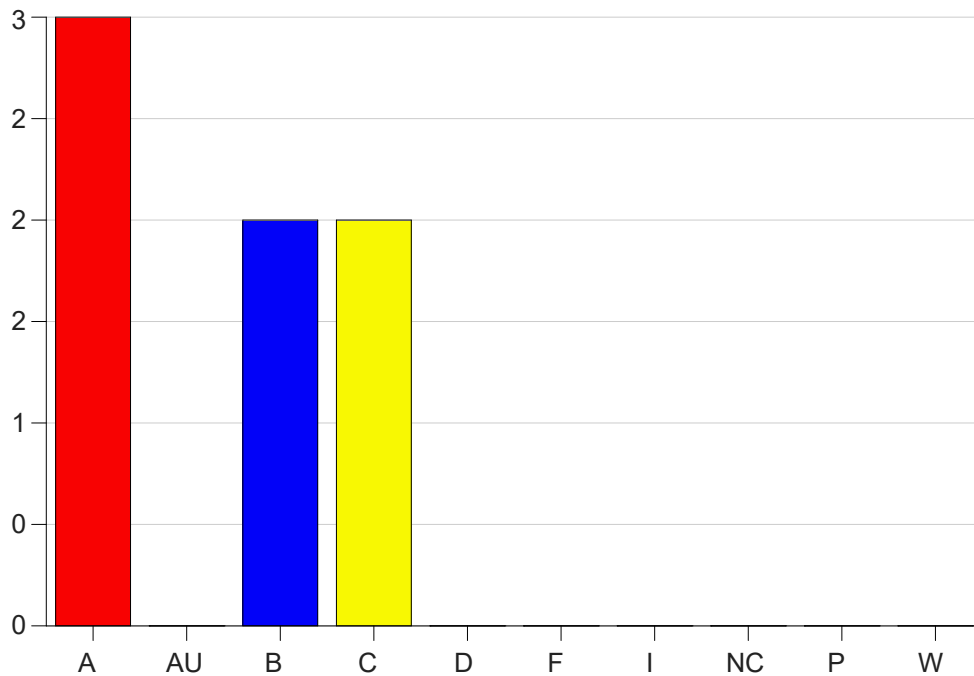

Louisiana State University Eunice

Grade Distribution by Course

2023 Summer Semester

Aug 15, 2023
10:54:13 AM

Course Work Course Number: BIOL2160

Course Work Count - All		A	AU	B	C	D	F	I	NC	P	W	Total
01	RobichauxS	3	0	2	2	0	0	0	0	0	0	7
Total		3	0	2	2	0	0	0	0	0	0	7