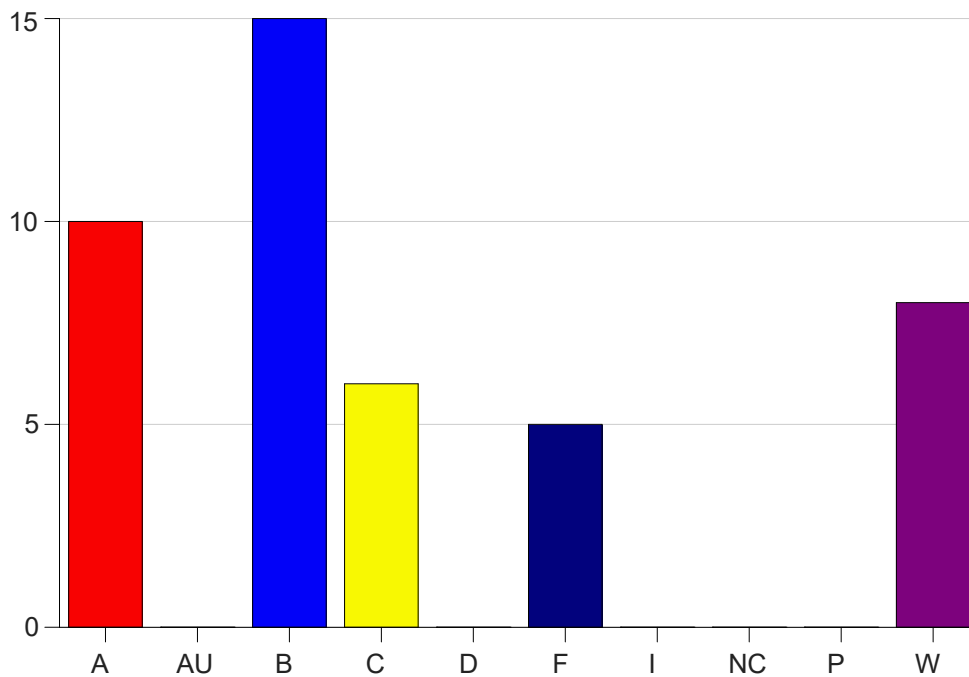

Louisiana State University Eunice

Grade Distribution by Course

2023 Summer Semester

Aug 15, 2023
10:54:13 AM

Course Work Course Number: ENGL1002

Course Work Count - All		A	AU	B	C	D	F	I	NC	P	W	Total
L1	Meche,J	2	0	8	3	0	3	0	0	0	7	23
L2	Cavell,M	8	0	7	3	0	2	0	0	0	1	21
Total		10	0	15	6	0	5	0	0	0	8	44