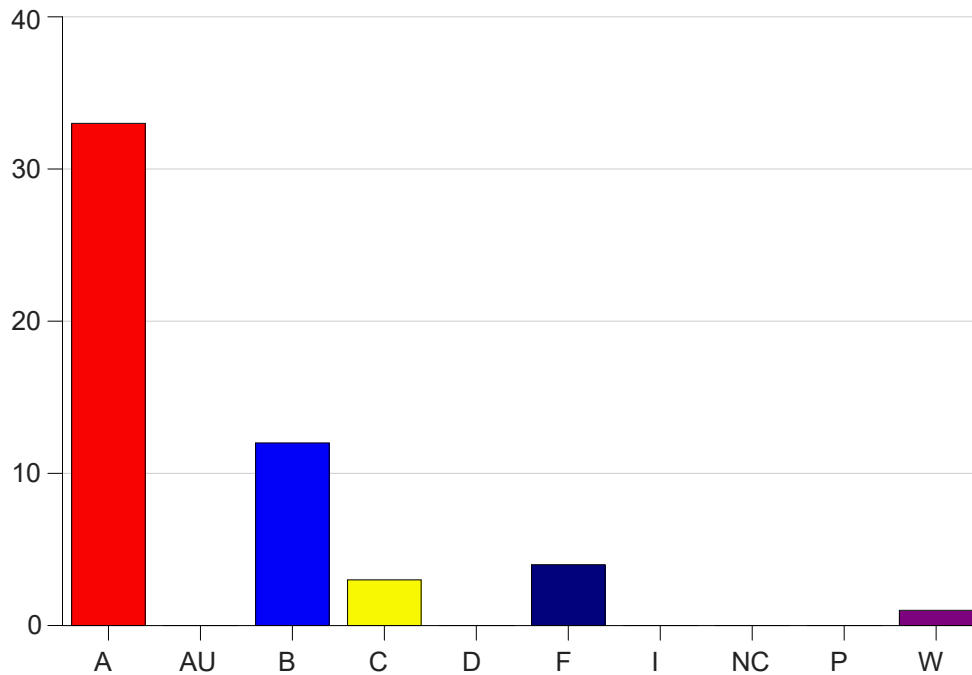

Louisiana State University Eunice

Grade Distribution by Course

2023 Summer Semester

Aug 15, 2023
10:54:13 AM

Course Work Course Number: ALLH1013

Course Work Count - All		A	AU	B	C	D	F	I	NC	P	W	Total
25	Sonnier,A	7	0	6	1	0	4	0	0	0	1	19
26	Warner,K	11	0	1	2	0	0	0	0	0	0	14
27	Randolph,T	15	0	5	0	0	0	0	0	0	0	20
Total		33	0	12	3	0	4	0	0	0	1	53