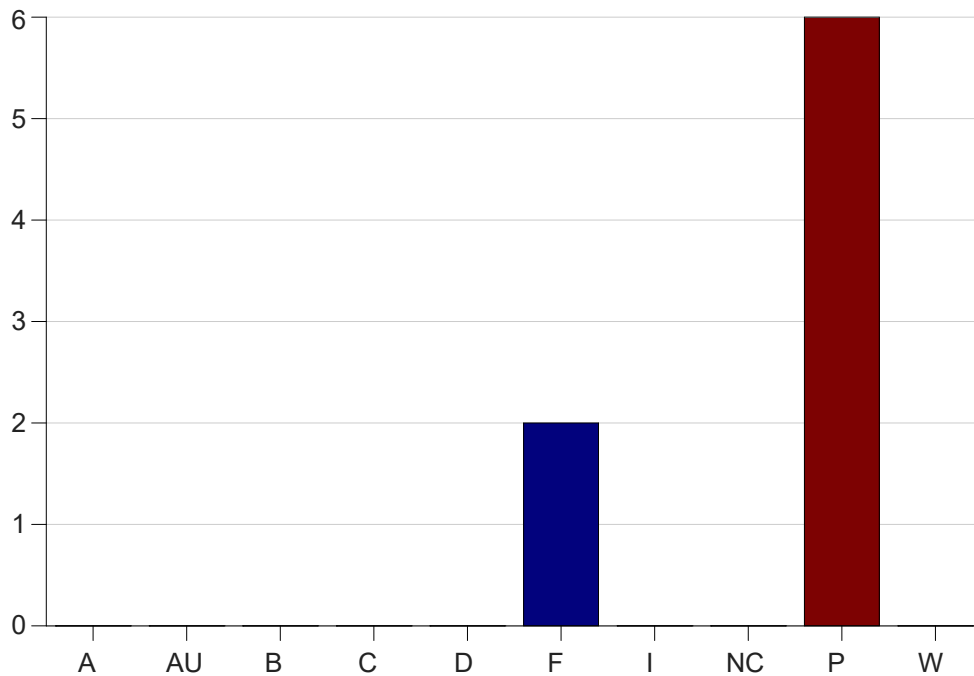

Louisiana State University Eunice

Grade Distribution by Course

2023 Summer Semester

Aug 15, 2023
10:54:13 AM

Course Work Course Number: NURS2535

Course Work Count - All		A	AU	B	C	D	F	I	NC	P	W	Total
96	McCall,M	0	0	0	0	0	2	0	0	6	0	8
Total		0	0	0	0	0	2	0	0	6	0	8