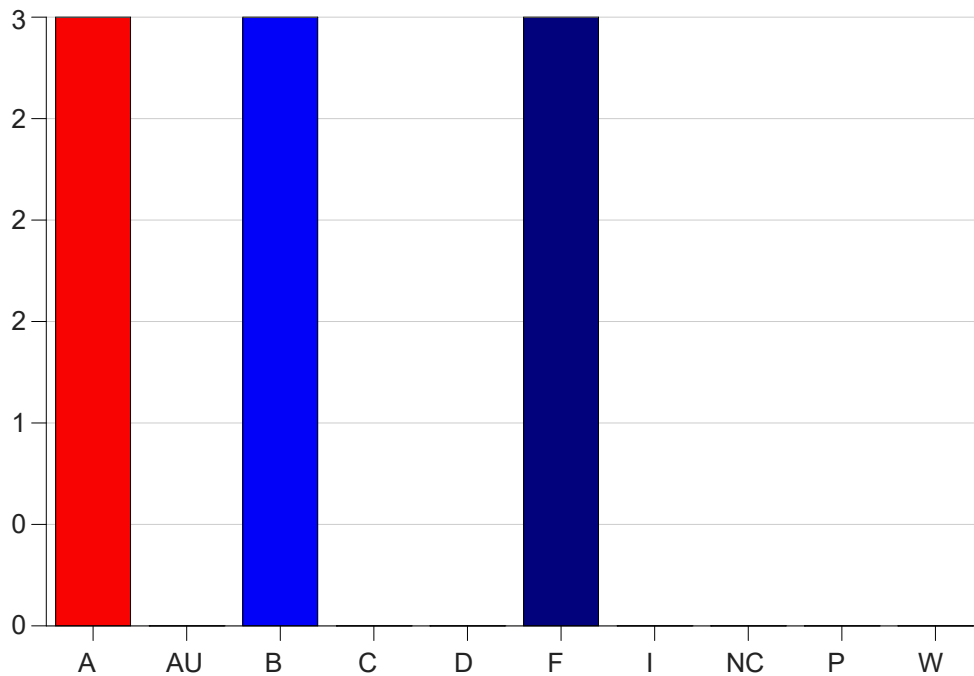

Louisiana State University Eunice

Grade Distribution by Course

2023 Summer Semester

Aug 15, 2023
10:54:13 AM

Course Work Course Number: CJ 1107

Course Work Count - All		A	AU	B	C	D	F	I	NC	P	W	Total
S1	Herko, J	3	0	3	0	0	3	0	0	0	0	9
Total		3	0	3	0	0	3	0	0	0	0	9