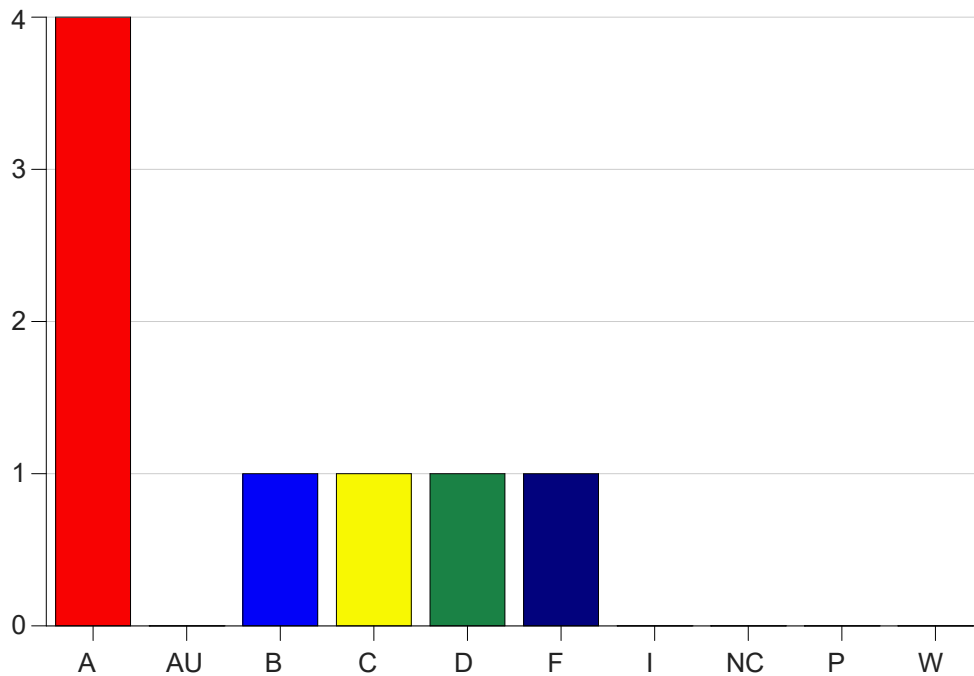

Louisiana State University Eunice

Grade Distribution by Course

2023 Summer Semester

Aug 15, 2023
10:54:13 AM

Course Work Course Number: RC 1001

Course Work Count - All		A	AU	B	C	D	F	I	NC	P	W	Total
70	Warner,K	4	0	1	1	1	1	0	0	0	0	8
Total		4	0	1	1	1	1	0	0	0	0	8