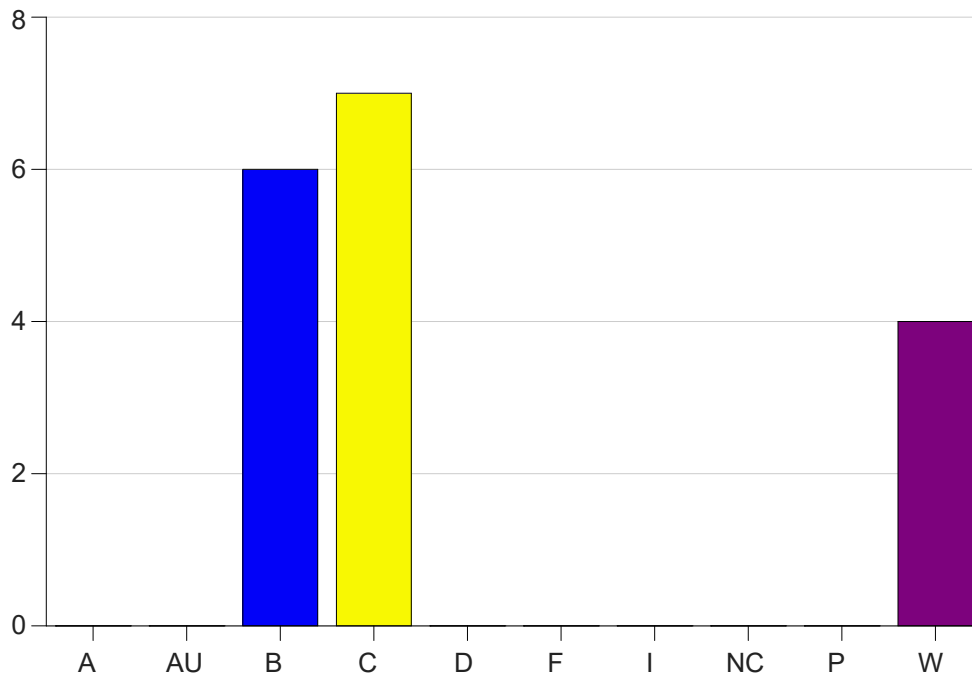

Louisiana State University Eunice

Grade Distribution by Course

2023 Summer Semester

Aug 15, 2023
10:54:13 AM

Course Work Course Number: BIOL1012

Course Work Count - All		A	AU	B	C	D	F	I	NC	P	W	Total
90	Al-Dujaili	0	0	6	7	0	0	0	0	0	4	17
Total		0	0	6	7	0	0	0	0	0	4	17