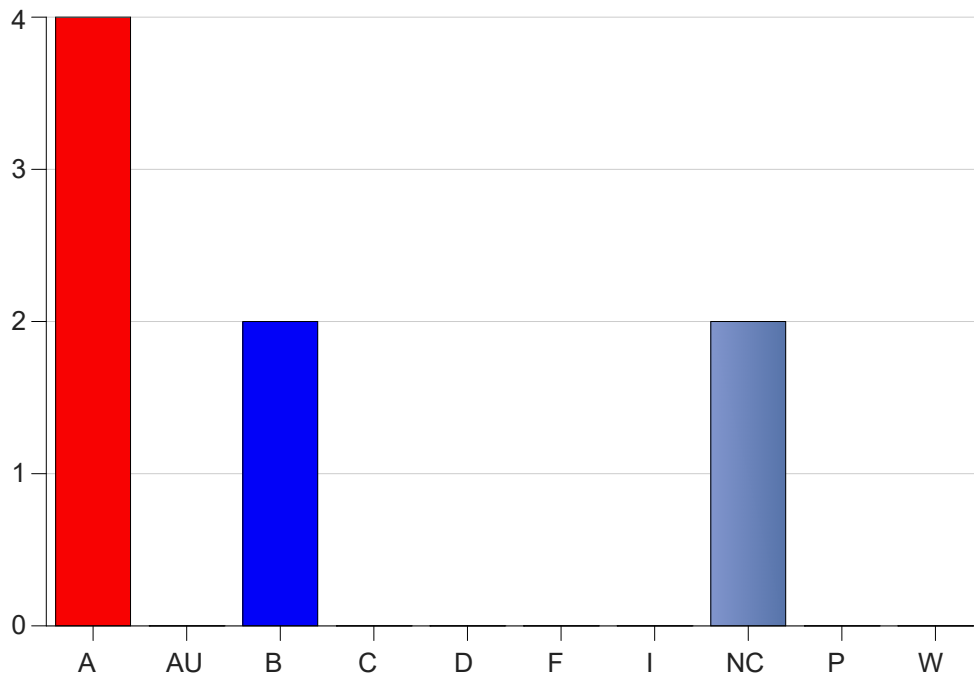

Louisiana State University Eunice

Grade Distribution by Course

2023 Summer Semester

Aug 15, 2023
10:54:13 AM

Course Work Course Number: NURS2532

Course Work Count - All		A	AU	B	C	D	F	I	NC	P	W	Total
25	LaFleur,L	4	0	2	0	0	0	0	2	0	0	8
Total		4	0	2	0	0	0	0	2	0	0	8