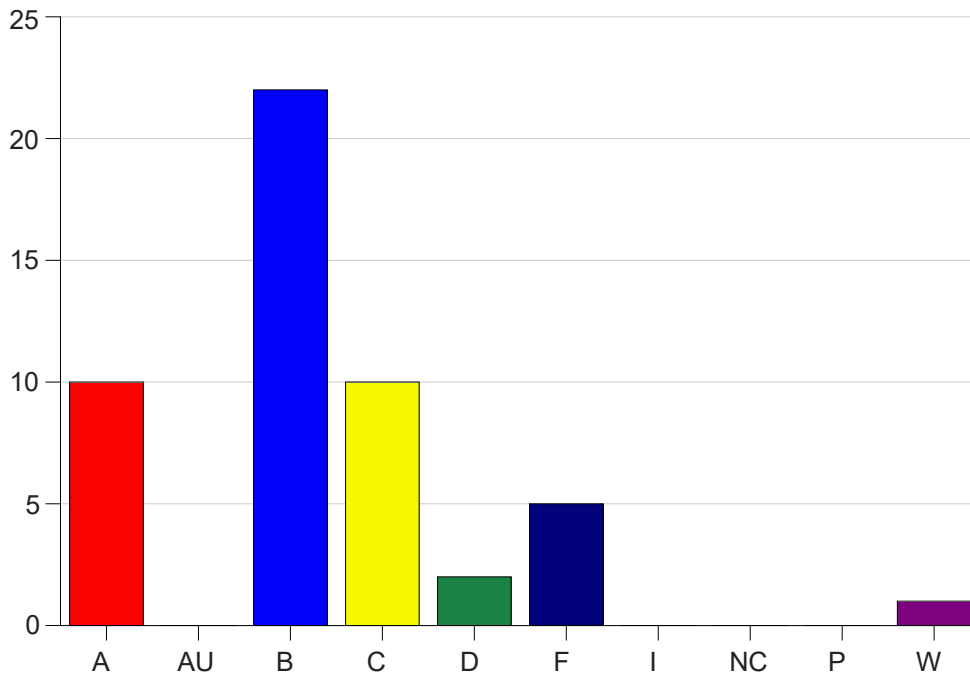

Louisiana State University Eunice

Grade Distribution by Course

2023 Summer Semester

Aug 15, 2023
10:54:13 AM

Course Work Course Number: ALLH1023

Course Work Count - All		A	AU	B	C	D	F	I	NC	P	W	Total
S1	Asbury,D	2	0	13	3	2	2	0	0	0	0	22
S2	Myers, W	6	0	6	7	0	0	0	0	0	1	20
S3	Simoneau,M	2	0	3	0	0	3	0	0	0	0	8
Total		10	0	22	10	2	5	0	0	0	1	50