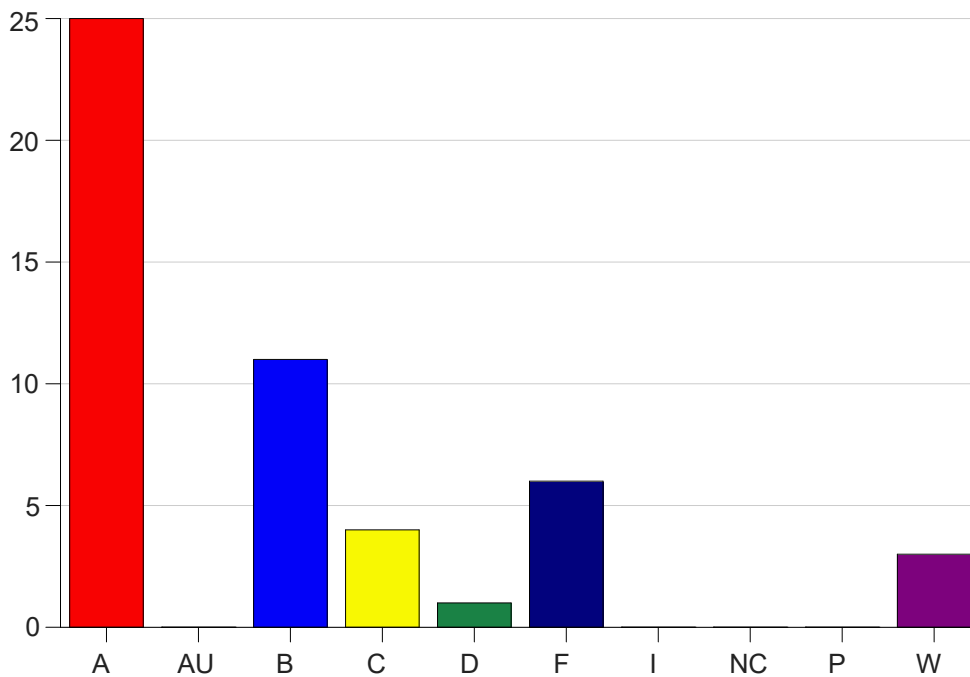

Louisiana State University Eunice

Grade Distribution by Course

2023 Summer Semester

Aug 15, 2023
10:54:13 AM

Course Work Course Number: ENGL1001

Course Work Count - All		A	AU	B	C	D	F	I	NC	P	W	Total
L1	Alleman,M	12	0	4	4	0	2	0	0	0	2	24
L2	Cavell,M	13	0	7	0	1	4	0	0	0	1	26
Total		25	0	11	4	1	6	0	0	0	3	50