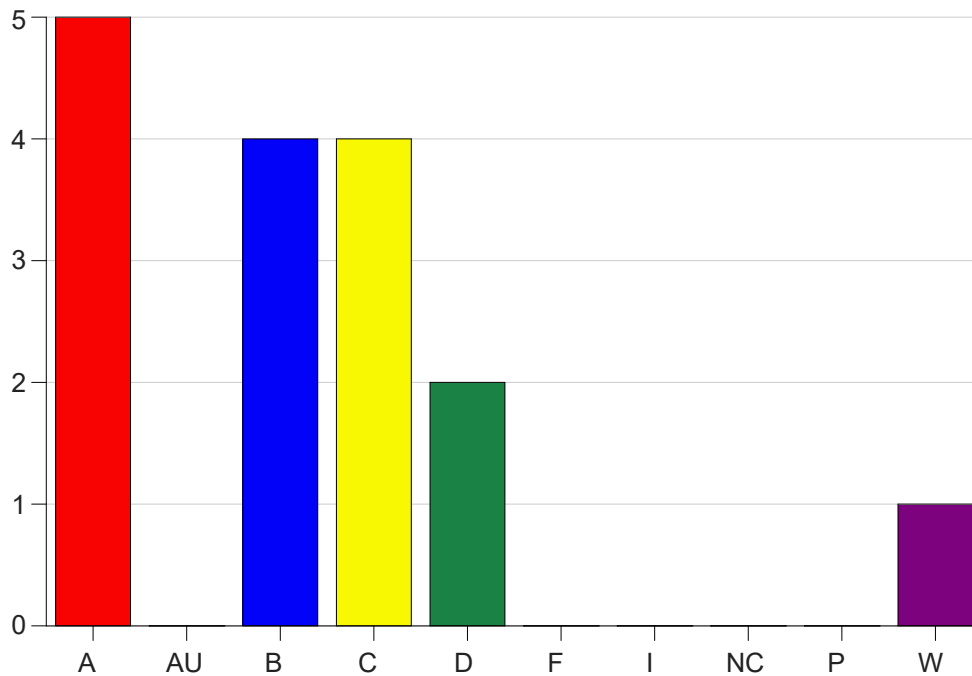

Louisiana State University Eunice

Grade Distribution by Course

2023 Summer Semester

Aug 15, 2023
10:54:13 AM

Course Work Course Number: ENGL2020

Course Work Count - All		A	AU	B	C	D	F	I	NC	P	W	Total
L1	Meche,J	5	0	4	4	2	0	0	0	0	1	16
Total		5	0	4	4	2	0	0	0	0	1	16