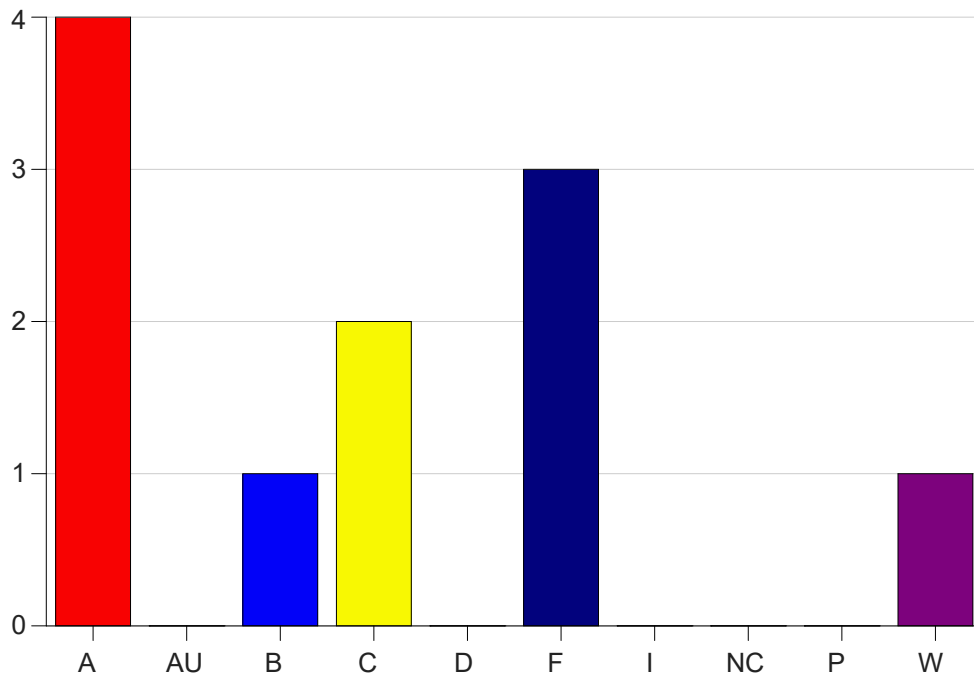

Louisiana State University Eunice

Grade Distribution by Course

2023 Summer Semester

Aug 15, 2023
10:54:13 AM

Course Work Course Number: PHIL1000

Course Work Count - All		A	AU	B	C	D	F	I	NC	P	W	Total
L1	Alleman,M	4	0	1	2	0	3	0	0	0	1	11
Total		4	0	1	2	0	3	0	0	0	1	11