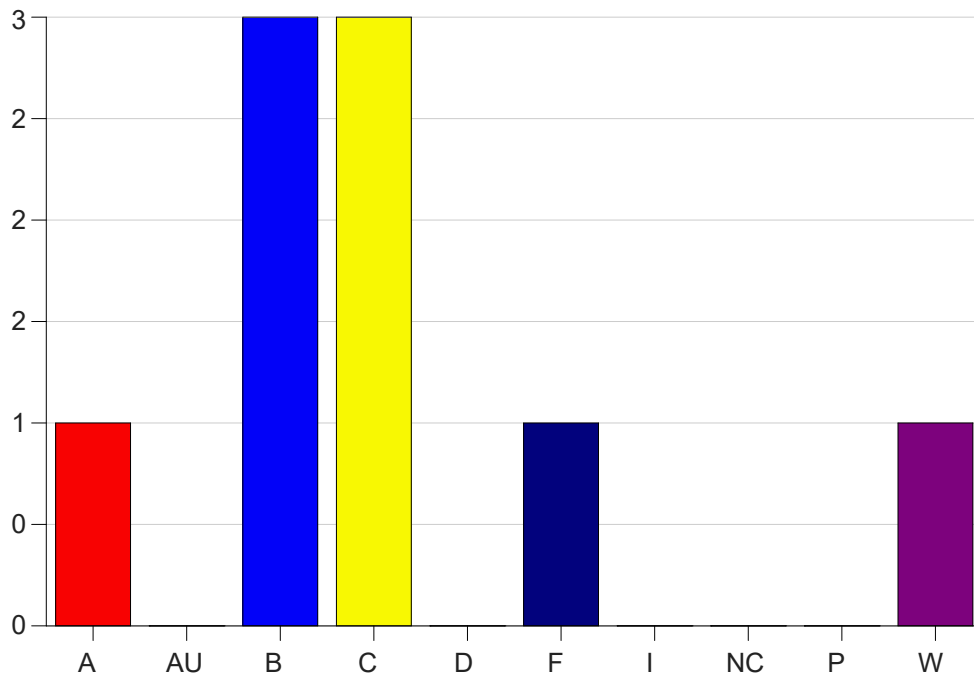

Louisiana State University Eunice

Grade Distribution by Course

2023 Summer Semester

Aug 15, 2023
10:54:13 AM

Course Work Course Number: BIOL1002

Course Work Count - All		A	AU	B	C	D	F	I	NC	P	W	Total
25	Jariel,D	1	0	3	3	0	1	0	0	0	1	9
Total		1	0	3	3	0	1	0	0	0	1	9