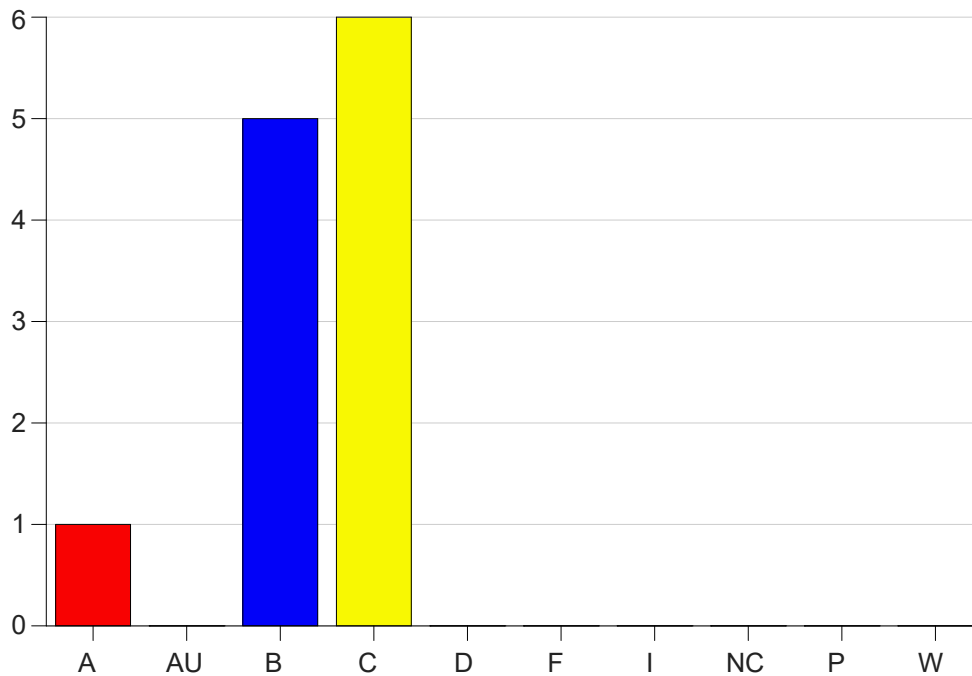

Louisiana State University Eunice

Grade Distribution by Course

2023 Summer Semester

Aug 15, 2023
10:54:13 AM

Course Work Course Number: SURT2100

Course Work Count - All		A	AU	B	C	D	F	I	NC	P	W	Total
01	Guillory,K	1	0	5	6	0	0	0	0	0	0	12
Total		1	0	5	6	0	0	0	0	0	0	12