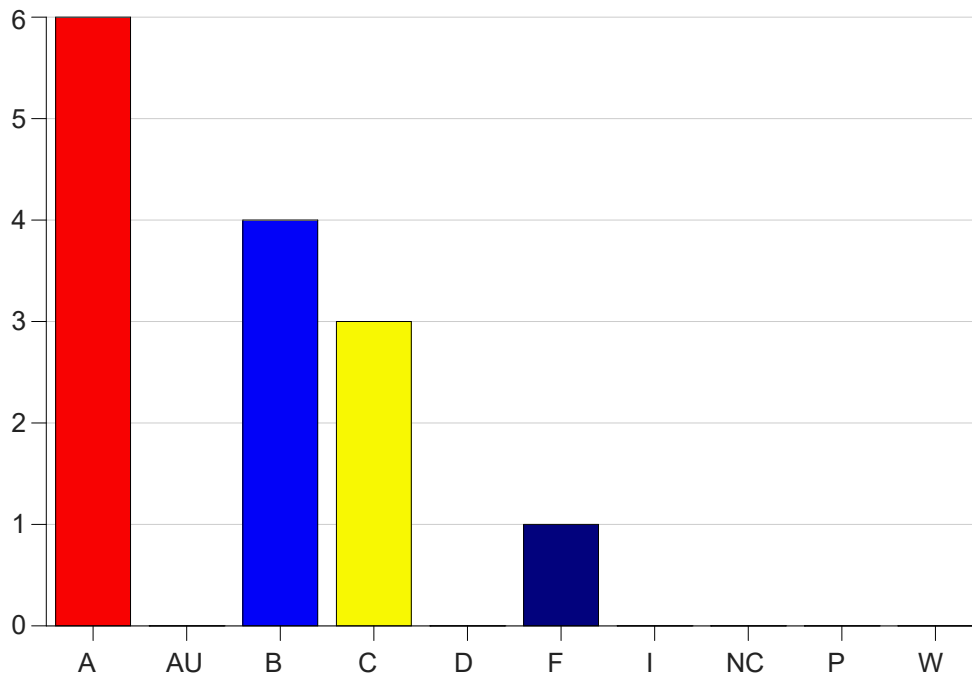

Louisiana State University Eunice

Grade Distribution by Course

2023 Summer Semester

Aug 15, 2023
10:54:13 AM

Course Work Course Number: HIST1001

Course Work Count - All		A	AU	B	C	D	F	I	NC	P	W	Total
25	Dozier, T	6	0	4	3	0	1	0	0	0	0	14
Total		6	0	4	3	0	1	0	0	0	0	14