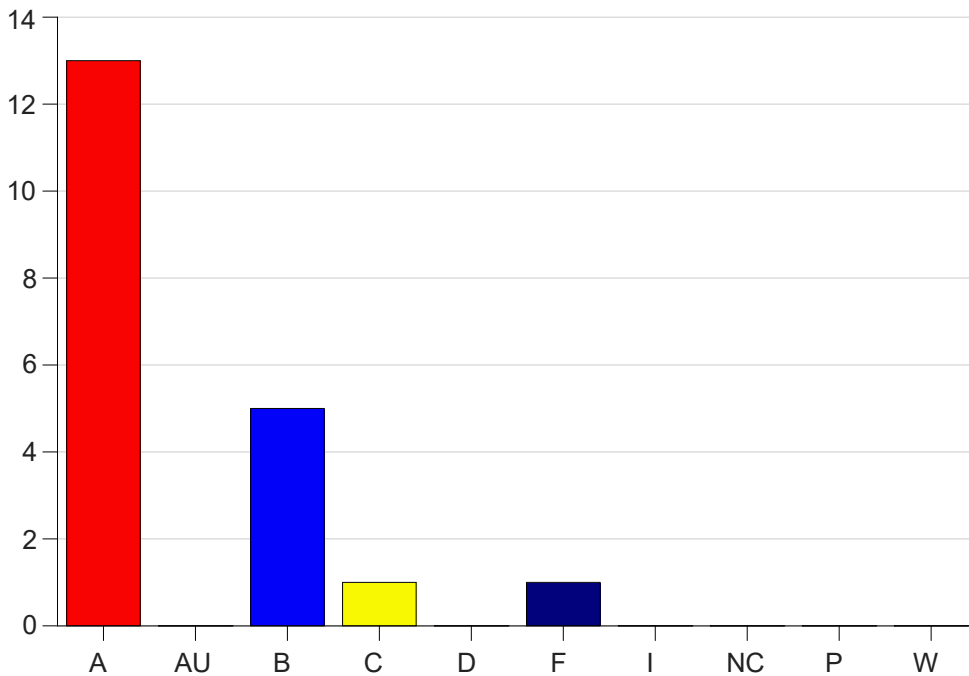

Louisiana State University Eunice

Grade Distribution by Course

2023 Summer Semester

Aug 15, 2023
10:54:13 AM

Course Work Course Number: HCM 2601

Course Work Count - All		A	AU	B	C	D	F	I	NC	P	W	Total
S1	Duet, B	13	0	5	1	0	1	0	0	0	0	20
Total		13	0	5	1	0	1	0	0	0	0	20