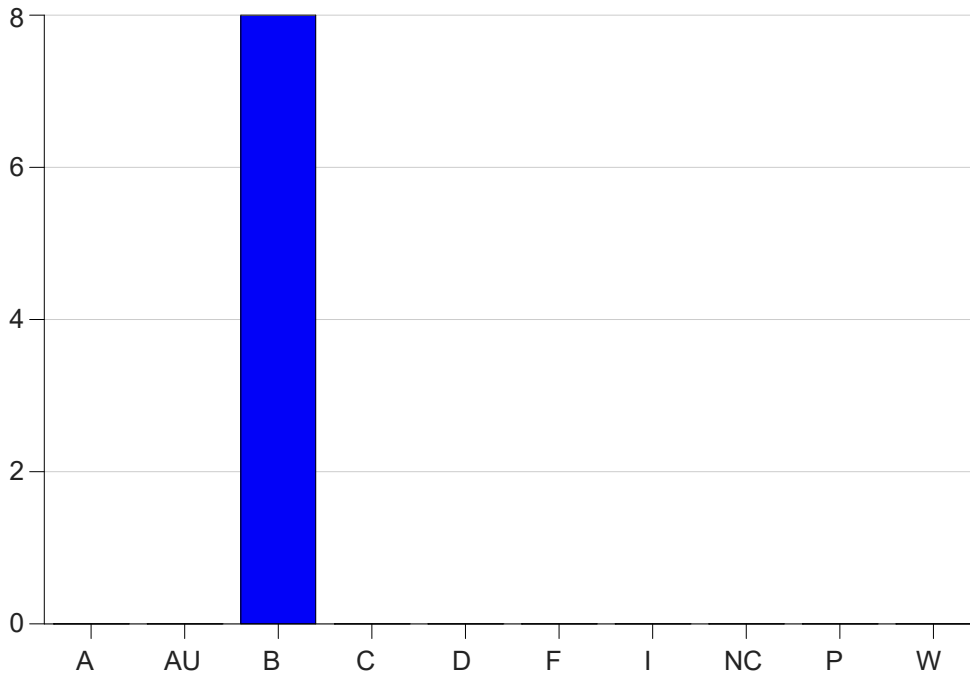

Louisiana State University Eunice

Grade Distribution by Course

2023 Summer Semester

Aug 15, 2023
10:54:13 AM

Course Work Course Number: DMS 2015

Course Work Count - All		A	AU	B	C	D	F	I	NC	P	W	Total
01	Leger,K	0	0	8	0	0	0	0	0	0	0	8
Total		0	0	8	0	0	0	0	0	0	0	8