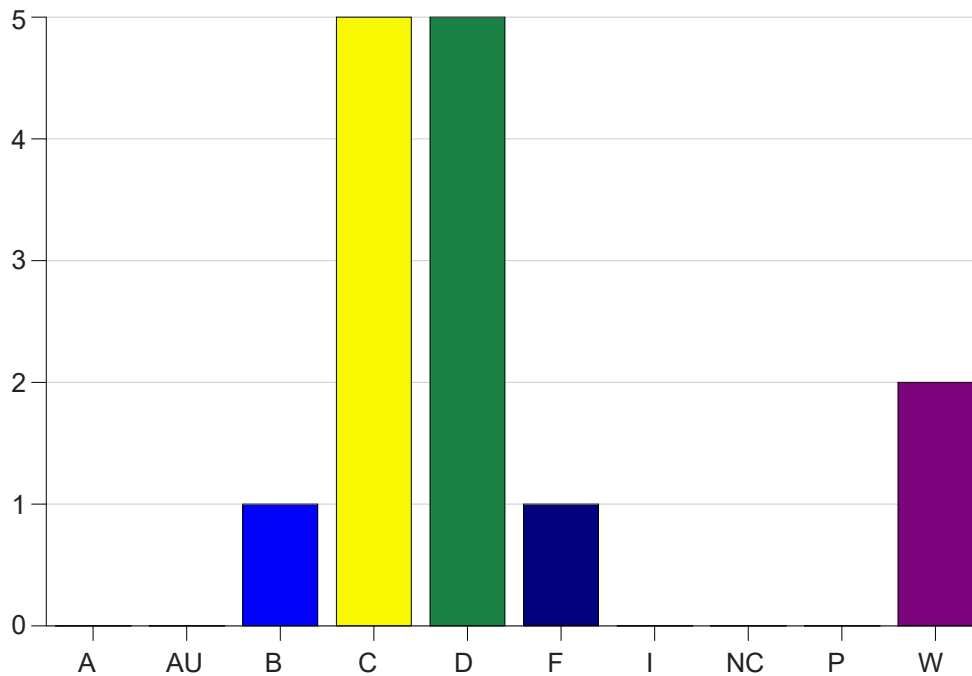

Louisiana State University Eunice

Grade Distribution by Course

2023 Summer Semester

Aug 15, 2023
10:54:13 AM

Course Work Course Number: BIOL1011

Course Work Count - All		A	AU	B	C	D	F	I	NC	P	W	Total
01	Al-Dujaili	0	0	1	5	5	1	0	0	0	2	14
Total		0	0	1	5	5	1	0	0	0	2	14