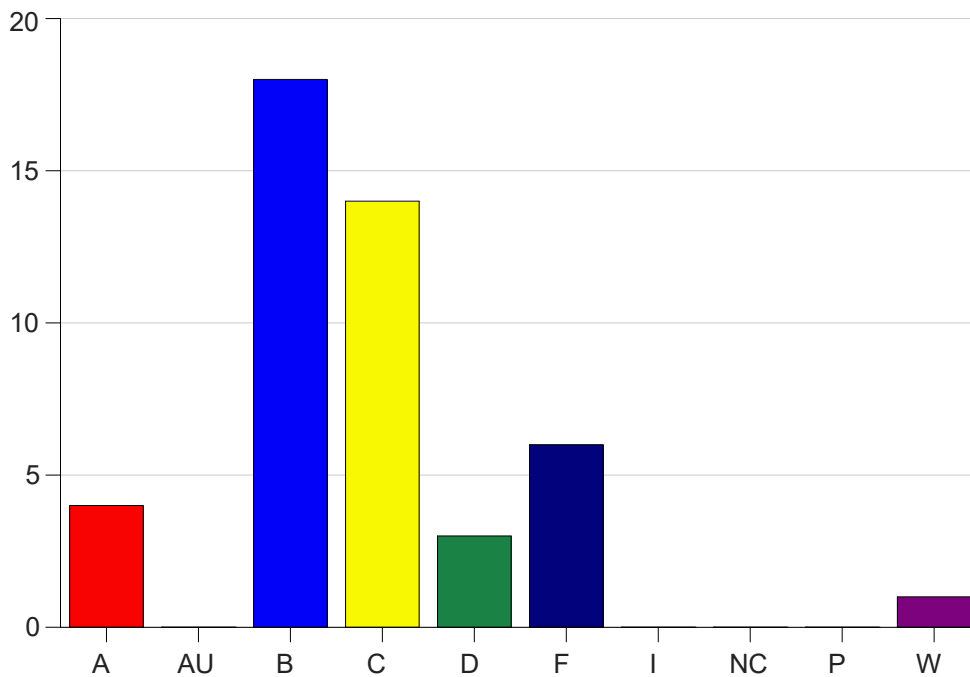

Louisiana State University Eunice

Grade Distribution by Course

2023 Summer Semester

Aug 15, 2023
10:54:13 AM

Course Work Course Number: MUS 1751

Course Work Count - All		A	AU	B	C	D	F	I	NC	P	W	Total
35	Locy,R	1	0	5	5	1	4	0	0	0	0	16
L1	Locy,R	3	0	13	9	2	2	0	0	0	1	30
Total		4	0	18	14	3	6	0	0	0	1	46