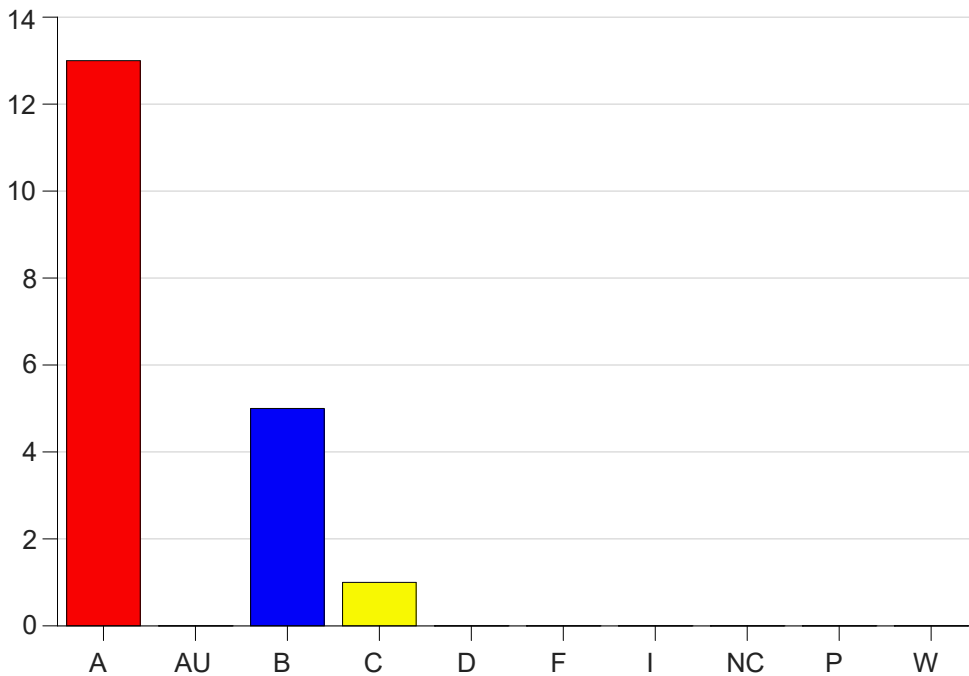

Louisiana State University Eunice

Grade Distribution by Course

2023 Summer Semester

Aug 15, 2023
10:54:13 AM

Course Work Course Number: ALLH1025

Course Work Count - All		A	AU	B	C	D	F	I	NC	P	W	Total
S1	Asbury,D	13	0	5	1	0	0	0	0	0	0	19
Total		13	0	5	1	0	0	0	0	0	0	19