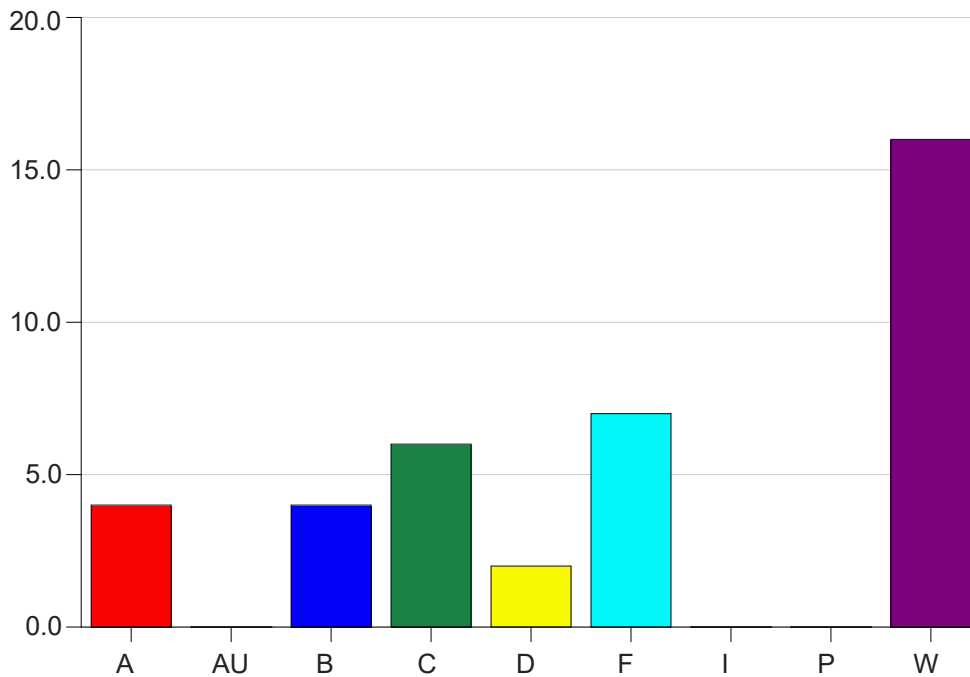

Louisiana State University Eunice

Grade Distribution by Instructor

2020 Summer Semester

Nov 16, 2020
9:23:03 AM

Faculty Full Name (Last, First): Escude', Wayne

		A	AU	B	C	D	F	I	P	W	Total
MATH1021	25	2	0	3	5	1	7	0	0	14	32
	Total	2	0	3	5	1	7	0	0	14	32
MATH1550	25	2	0	1	1	1	0	0	0	2	7
	Total	2	0	1	1	1	0	0	0	2	7
Total		4	0	4	6	2	7	0	0	16	39