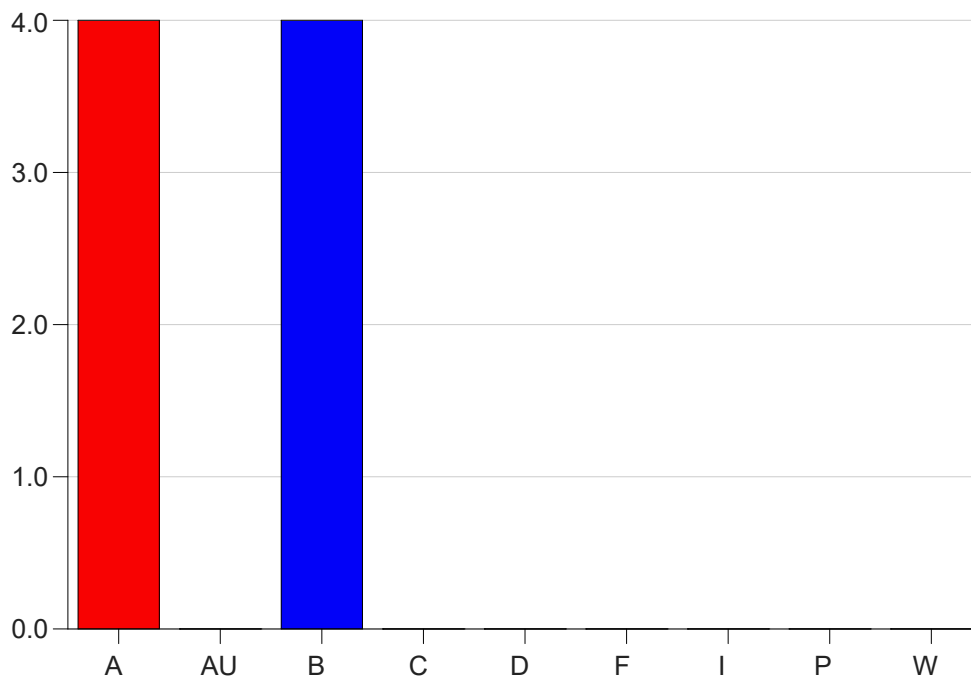

Louisiana State University Eunice

Grade Distribution by Instructor

2020 Summer Semester

Nov 16, 2020
9:23:03 AM

Faculty Full Name (Last, First): Scott, Janet

		A	AU	B	C	D	F	I	P	W	Total
RADT2091	92	4	0	4	0	0	0	0	0	0	8
	Total	4	0	4	0	0	0	0	0	0	8
Total		4	0	4	0	0	0	0	0	0	8