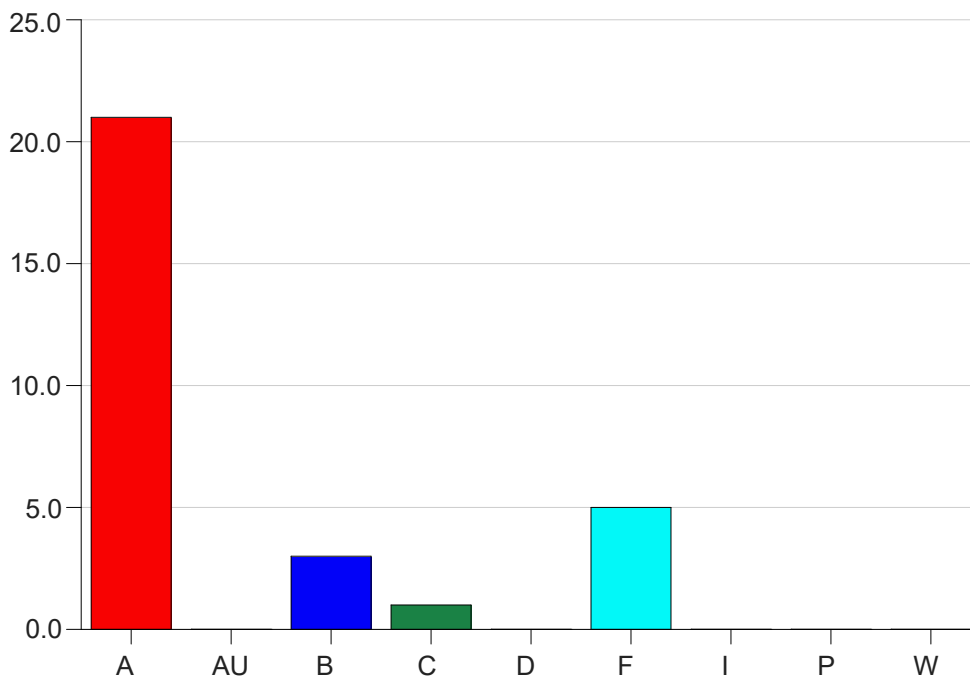

Louisiana State University Eunice Grade Distribution by Instructor 2020 Summer Semester

Nov 16, 2020
9:23:03 AM

Faculty Full Name (Last, First): Robinson, James W

		A	AU	B	C	D	F	I	P	W	Total
SOCL2001	25	21	0	3	1	0	5	0	0	0	30
	Total	21	0	3	1	0	5	0	0	0	30
Total		21	0	3	1	0	5	0	0	0	30