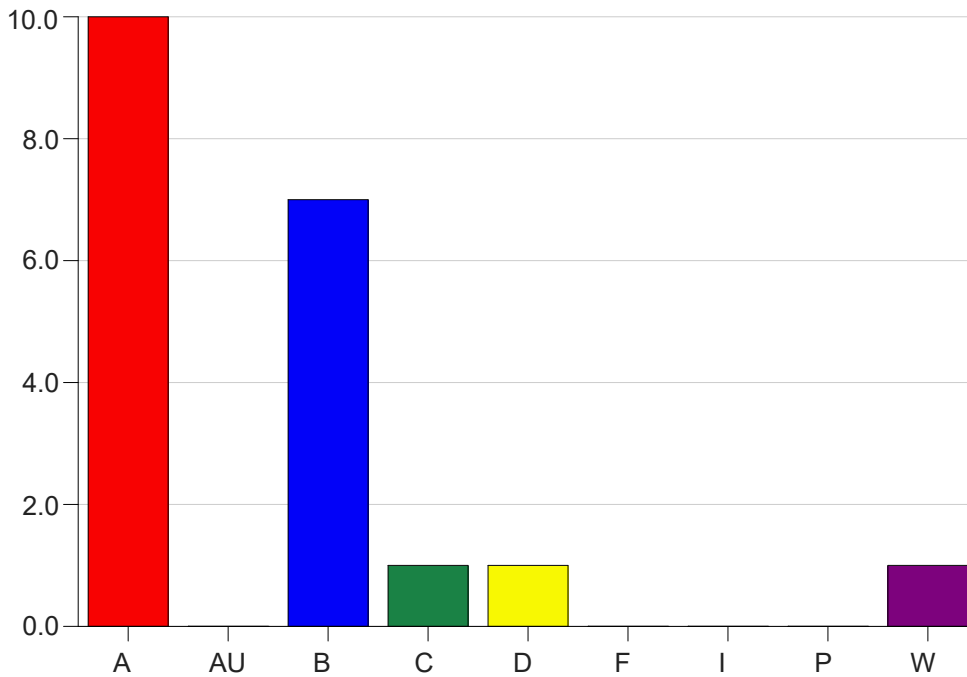

Louisiana State University Eunice

Grade Distribution by Instructor

2020 Summer Semester

Nov 16, 2020
9:23:03 AM

Faculty Full Name (Last, First): Fedor, Haley M

		A	AU	B	C	D	F	I	P	W	Total
ENGL1001	25	10	0	7	1	1	0	0	0	1	20
	Total	10	0	7	1	1	0	0	0	1	20
Total		10	0	7	1	1	0	0	0	1	20