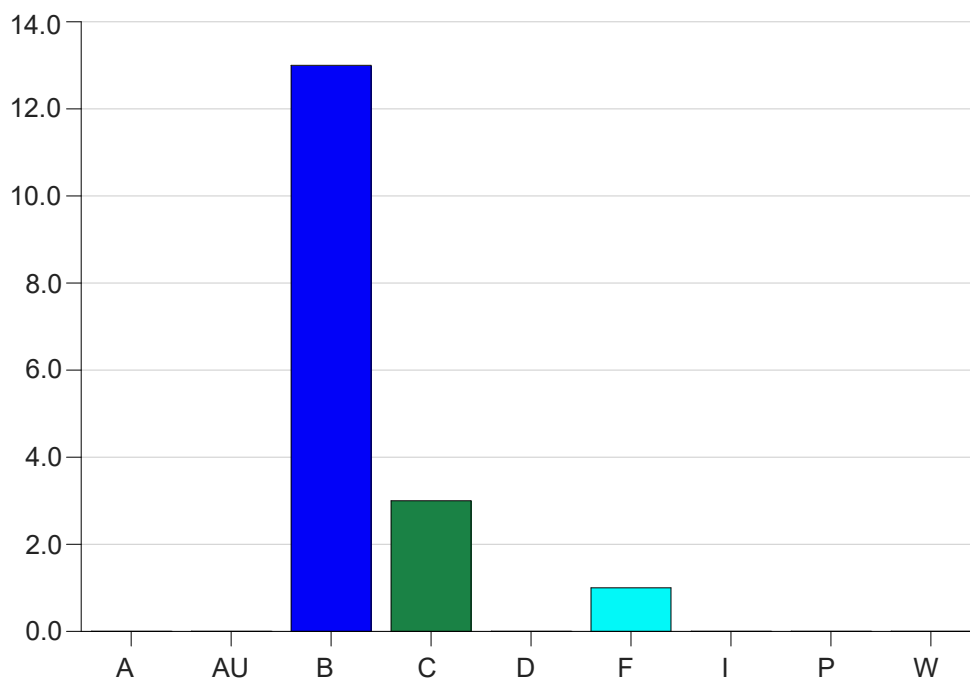

Louisiana State University Eunice Grade Distribution by Instructor 2020 Summer Semester

Nov 16, 2020
9:23:03 AM

Faculty Full Name (Last, First): **Batiste, Barbara Ann**

		A	AU	B	C	D	F	I	P	W	Total
NURS1000	25	0	0	13	3	0	1	0	0	0	17
	Total	0	0	13	3	0	1	0	0	0	17
Total		0	0	13	3	0	1	0	0	0	17