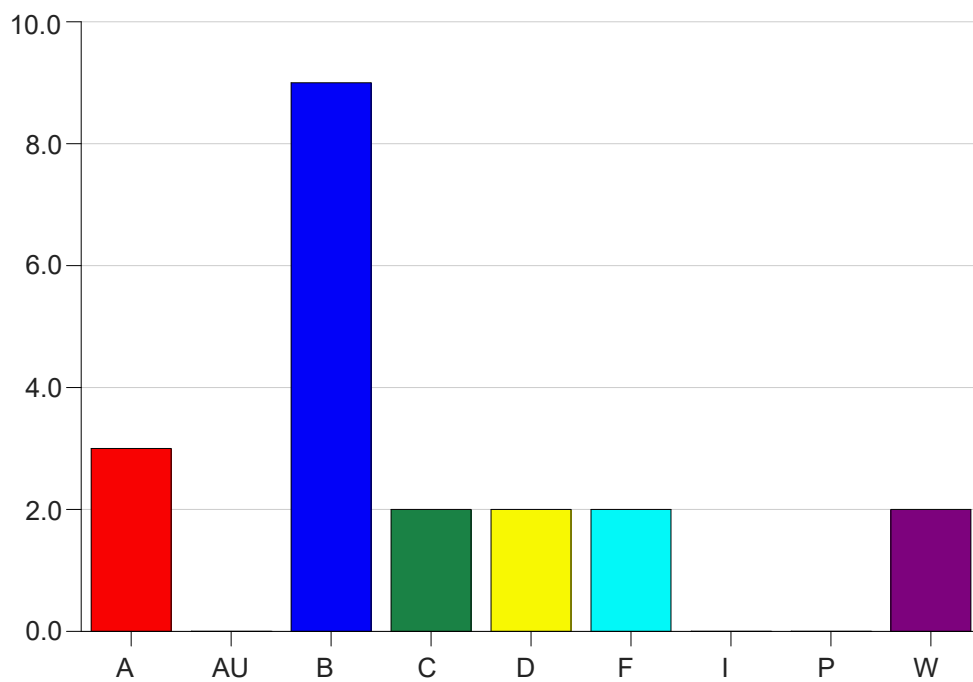

Louisiana State University Eunice

Grade Distribution by Instructor

2020 Summer Semester

Nov 16, 2020
9:23:03 AM

Faculty Full Name (Last, First): Fontenot, Jessica Lynn

		A	AU	B	C	D	F	I	P	W	Total
BIOL1001	25	3	0	9	2	2	2	0	0	2	20
	Total	3	0	9	2	2	2	0	0	2	20
Total		3	0	9	2	2	2	0	0	2	20