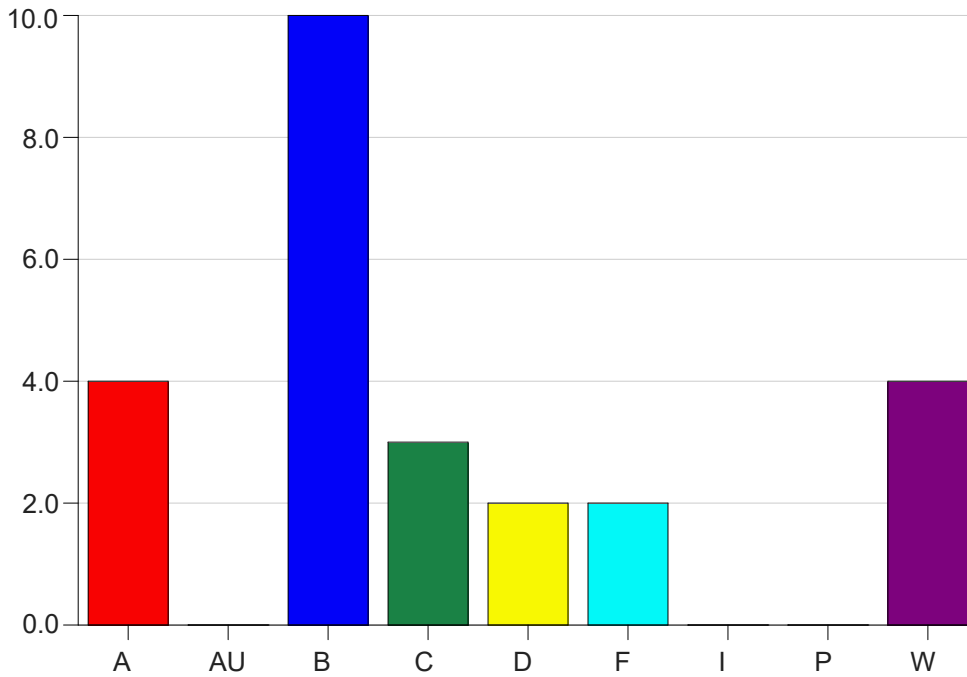

Louisiana State University Eunice

Grade Distribution by Instructor

2020 Summer Semester

Nov 16, 2020
9:23:03 AM

Faculty Full Name (Last, First): Trant, Timothy J

		A	AU	B	C	D	F	I	P	W	Total
PSYC2070	25	3	0	5	1	1	2	0	0	2	14
	Total	3	0	5	1	1	2	0	0	2	14
PSYC2076	25	1	0	5	2	1	0	0	0	2	11
	Total	1	0	5	2	1	0	0	0	2	11
Total		4	0	10	3	2	2	0	0	4	25