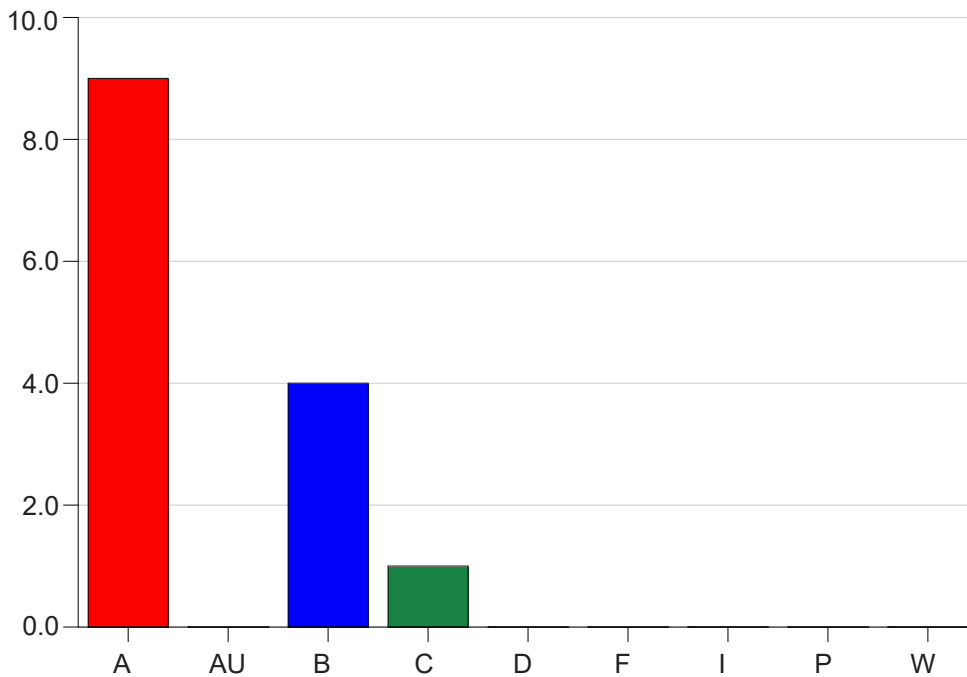

Louisiana State University Eunice

Grade Distribution by Instructor

2020 Summer Semester

Nov 16, 2020
9:23:03 AM

Faculty Full Name (Last, First): Whitney, Ella C.

		A	AU	B	C	D	F	I	P	W	Total
DMS 2003	91	6	0	1	0	0	0	0	0	0	7
	Total	6	0	1	0	0	0	0	0	0	7
DMS 2021	91	3	0	3	1	0	0	0	0	0	7
	Total	3	0	3	1	0	0	0	0	0	7
Total		9	0	4	1	0	0	0	0	0	14