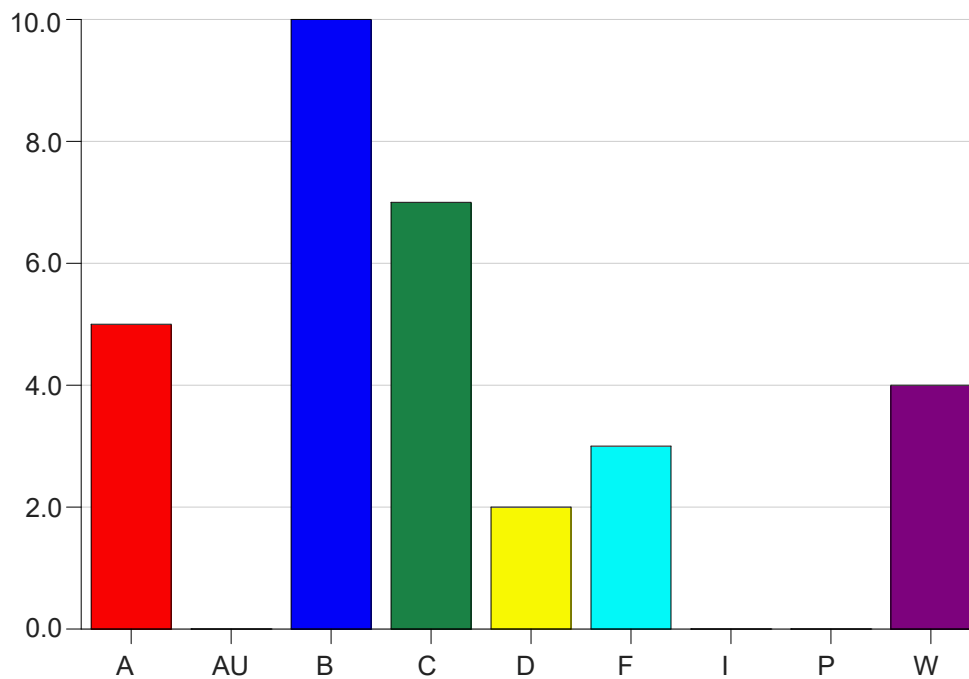

Louisiana State University Eunice Grade Distribution by Instructor 2020 Summer Semester

Nov 16, 2020
9:23:03 AM

Faculty Full Name (Last, First): Borill, Brandon Lee_John

		A	AU	B	C	D	F	I	P	W	Total
CHEM1001	25	2	0	3	1	1	1	0	0	1	9
	Total	2	0	3	1	1	1	0	0	1	9
PHSC1001	25	3	0	7	6	1	2	0	0	3	22
	Total	3	0	7	6	1	2	0	0	3	22
Total		5	0	10	7	2	3	0	0	4	31