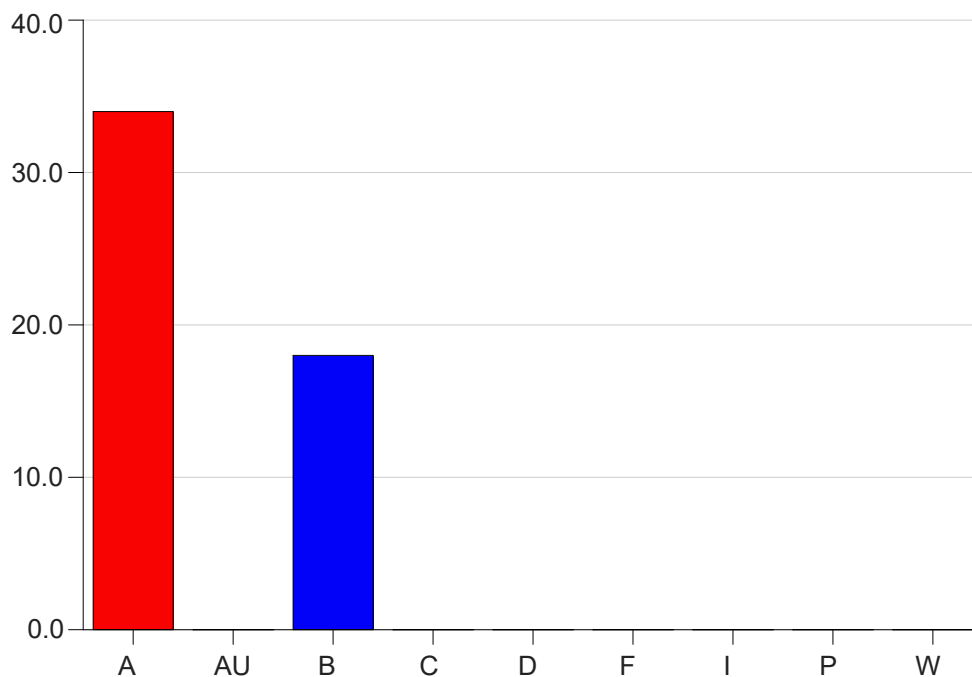

Louisiana State University Eunice

Grade Distribution by Instructor

2020 Summer Semester

Nov 16, 2020
9:23:03 AM

Faculty Full Name (Last, First): McLaughlin, Robert L

		A	AU	B	C	D	F	I	P	W	Total
RADT1001	01	10	0	16	0	0	0	0	0	0	26
	Total	10	0	16	0	0	0	0	0	0	26
RADT1091	91	8	0	1	0	0	0	0	0	0	9
	92	7	0	1	0	0	0	0	0	0	8
	93	9	0	0	0	0	0	0	0	0	9
	Total	24	0	2	0	0	0	0	0	0	26
Total		34	0	18	0	0	0	0	0	0	52