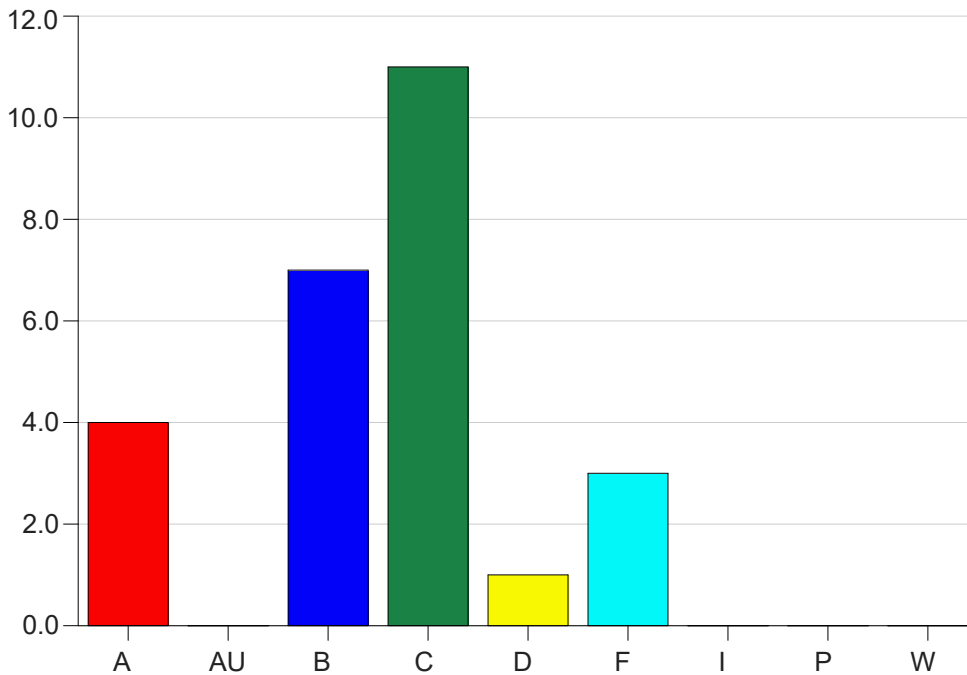

Louisiana State University Eunice

Grade Distribution by Instructor

2020 Summer Semester

Nov 16, 2020
9:23:03 AM

Faculty Full Name (Last, First): Asbury, David Ryan

		A	AU	B	C	D	F	I	P	W	Total
ALLH1023	25	1	0	3	1	1	0	0	0	0	6
	Total	1	0	3	1	1	0	0	0	0	6
ALLH1800	25	3	0	4	4	0	3	0	0	0	14
	Total	3	0	4	4	0	3	0	0	0	14
RC 2020	92	0	0	0	6	0	0	0	0	0	6
	Total	0	0	0	6	0	0	0	0	0	6
Total		4	0	7	11	1	3	0	0	0	26