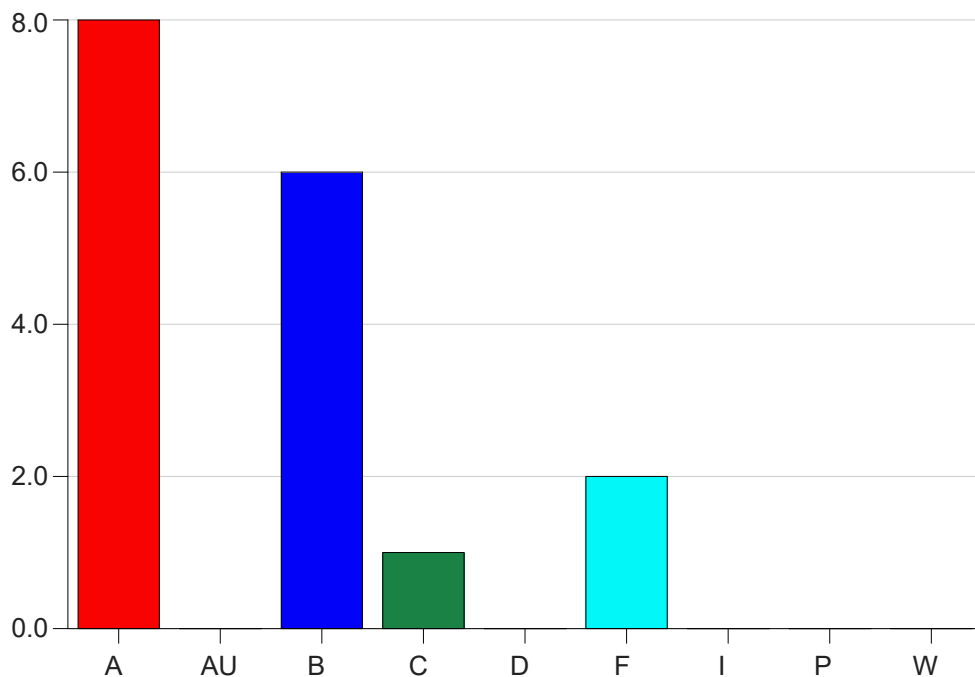

Louisiana State University Eunice

Grade Distribution by Instructor

2020 Summer Semester

Nov 16, 2020
9:23:03 AM

Faculty Full Name (Last, First): Massy, Jana

		A	AU	B	C	D	F	I	P	W	Total
ALLH1200	25	3	0	4	1	0	2	0	0	0	10
	Total	3	0	4	1	0	2	0	0	0	10
ALLH2625	25	5	0	2	0	0	0	0	0	0	7
	Total	5	0	2	0	0	0	0	0	0	7
Total		8	0	6	1	0	2	0	0	0	17