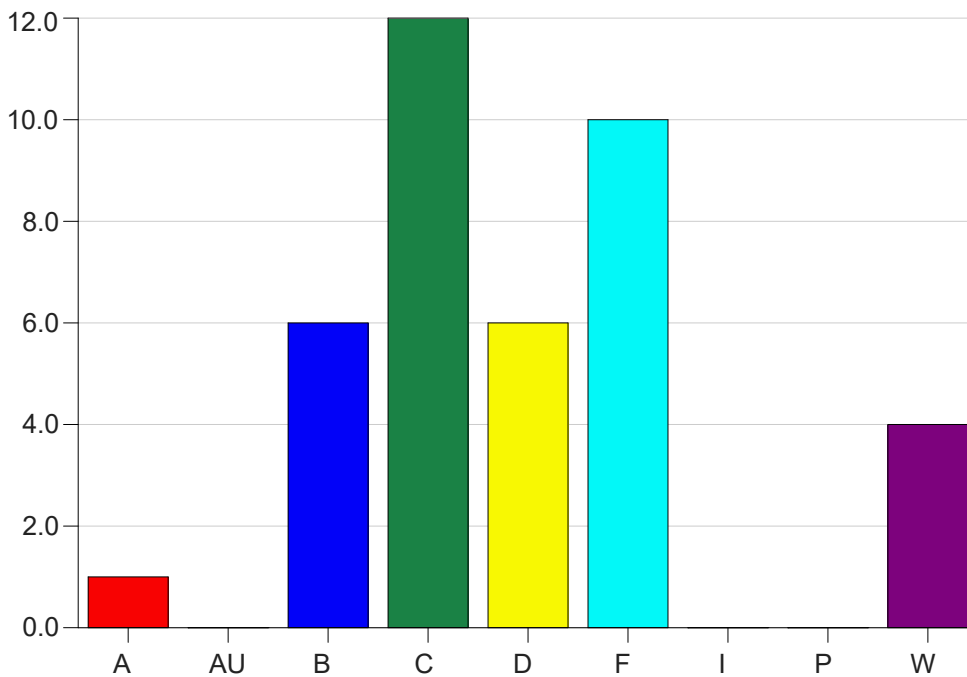

Louisiana State University Eunice

Grade Distribution by Instructor

2020 Summer Semester

Nov 16, 2020
9:23:03 AM

Faculty Full Name (Last, First): Parrino, Gloria

		A	AU	B	C	D	F	I	P	W	Total
MATH0001	25	1	0	1	4	1	8	0	0	1	16
	Total	1	0	1	4	1	8	0	0	1	16
MATH1015	25	0	0	2	4	5	2	0	0	3	16
	Total	0	0	2	4	5	2	0	0	3	16
MATH1019	25	0	0	3	4	0	0	0	0	0	7
	Total	0	0	3	4	0	0	0	0	0	7
Total		1	0	6	12	6	10	0	0	4	39