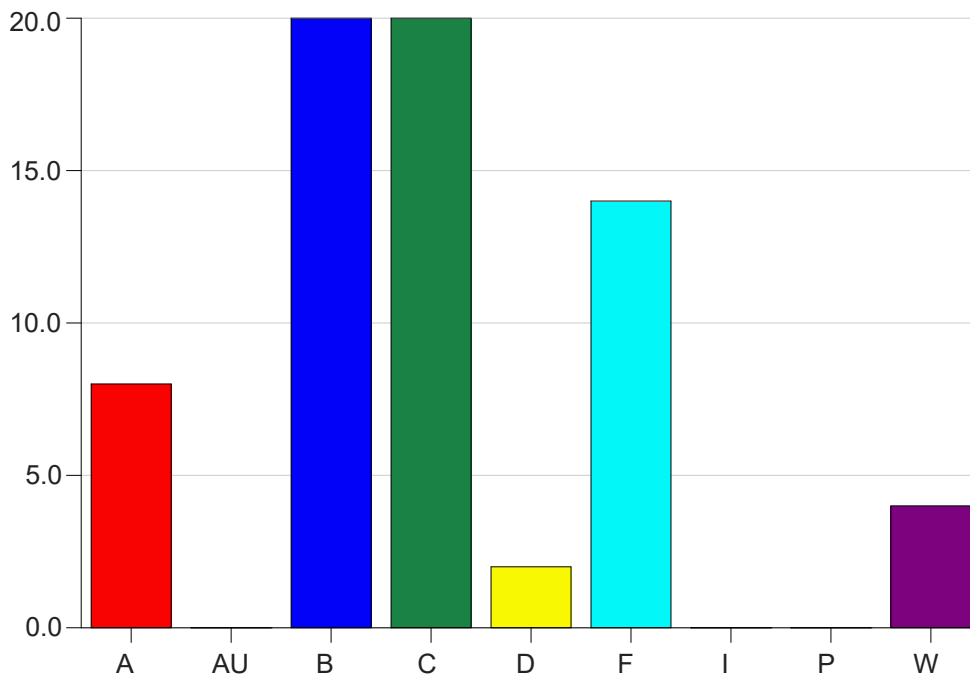

Louisiana State University Eunice

Grade Distribution by Instructor

2020 Summer Semester

Nov 16, 2020
9:23:03 AM

Faculty Full Name (Last, First): Cavell, Maura

		A	AU	B	C	D	F	I	P	W	Total
ENGL0001	01	0	0	0	0	0	0	0	0	0	0
	25	2	0	2	6	2	8	0	0	0	20
	Total	2	0	2	6	2	8	0	0	0	20
ENGL1001	02	0	0	0	0	0	0	0	0	0	0
	26	3	0	7	5	0	3	0	0	2	20
	Total	3	0	7	5	0	3	0	0	2	20
ENGL1002	01	0	0	0	0	0	0	0	0	0	0
	26	3	0	11	9	0	3	0	0	2	28
	Total	3	0	11	9	0	3	0	0	2	28
Total		8	0	20	20	2	14	0	0	4	68