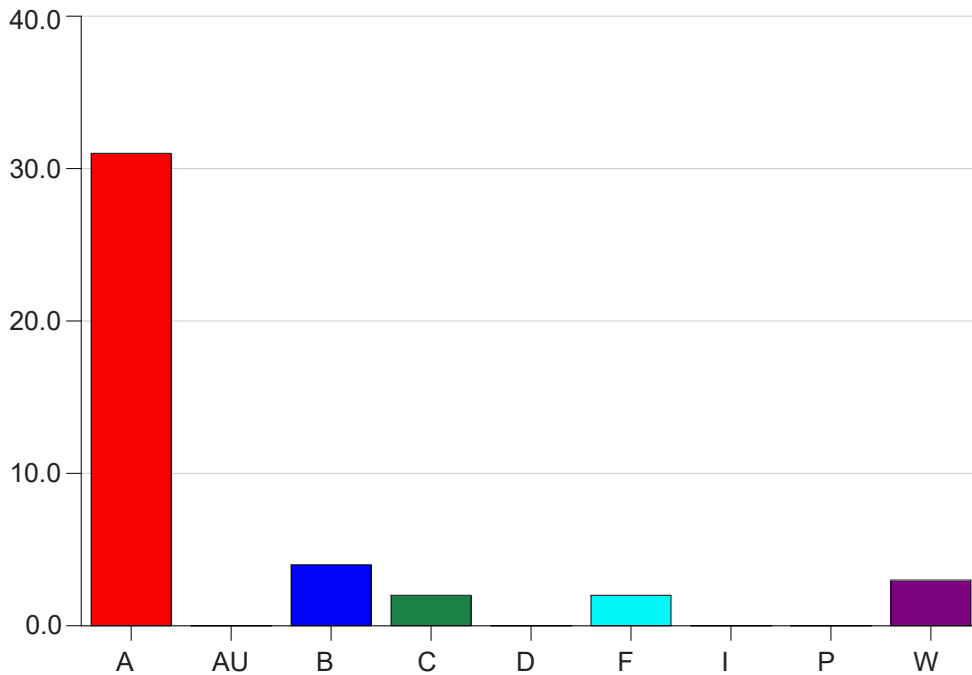

Louisiana State University Eunice

Grade Distribution by Instructor

2020 Summer Semester

Nov 16, 2020
9:23:03 AM

Faculty Full Name (Last, First): Sellers, Walton Preston,, III

		A	AU	B	C	D	F	I	P	W	Total
HIST2055	25	17	0	4	2	0	1	0	0	3	27
	30	14	0	0	0	0	1	0	0	0	15
	Total	31	0	4	2	0	2	0	0	3	42
Total		31	0	4	2	0	2	0	0	3	42