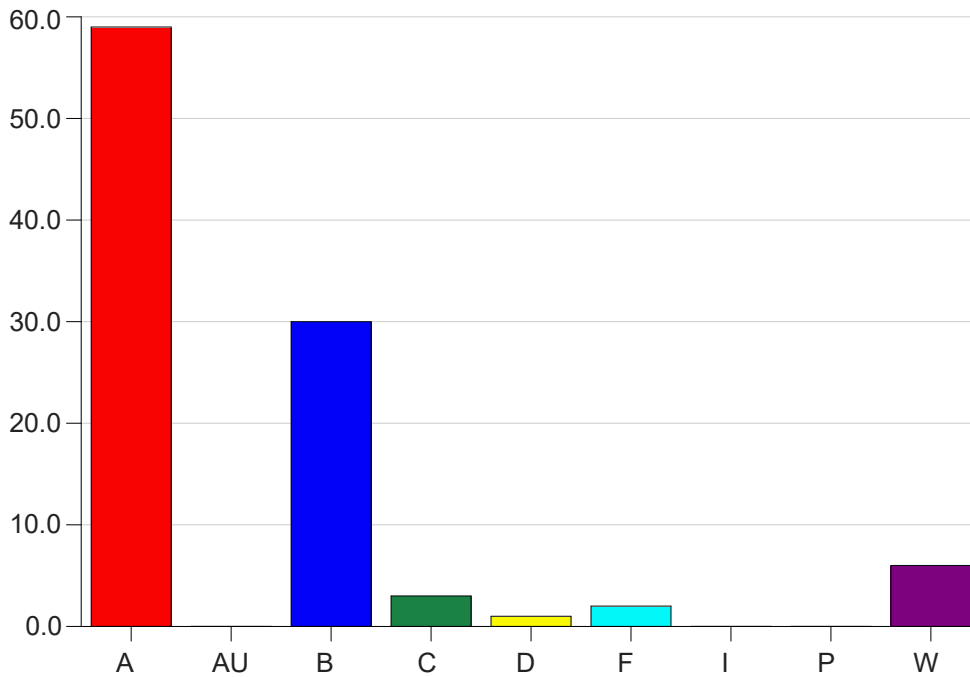

Louisiana State University Eunice

Grade Distribution by Instructor

2020 Summer Semester

Nov 16, 2020
9:23:03 AM

Faculty Full Name (Last, First): Robichaux, Sheila Renee

		A	AU	B	C	D	F	I	P	W	Total
BIOL1160	25	34	0	16	2	0	1	0	0	3	56
	Total	34	0	16	2	0	1	0	0	3	56
BIOL1161	25	14	0	10	1	1	0	0	0	3	29
	26	11	0	4	0	0	1	0	0	0	16
	Total	25	0	14	1	1	1	0	0	3	45
Total		59	0	30	3	1	2	0	0	6	101