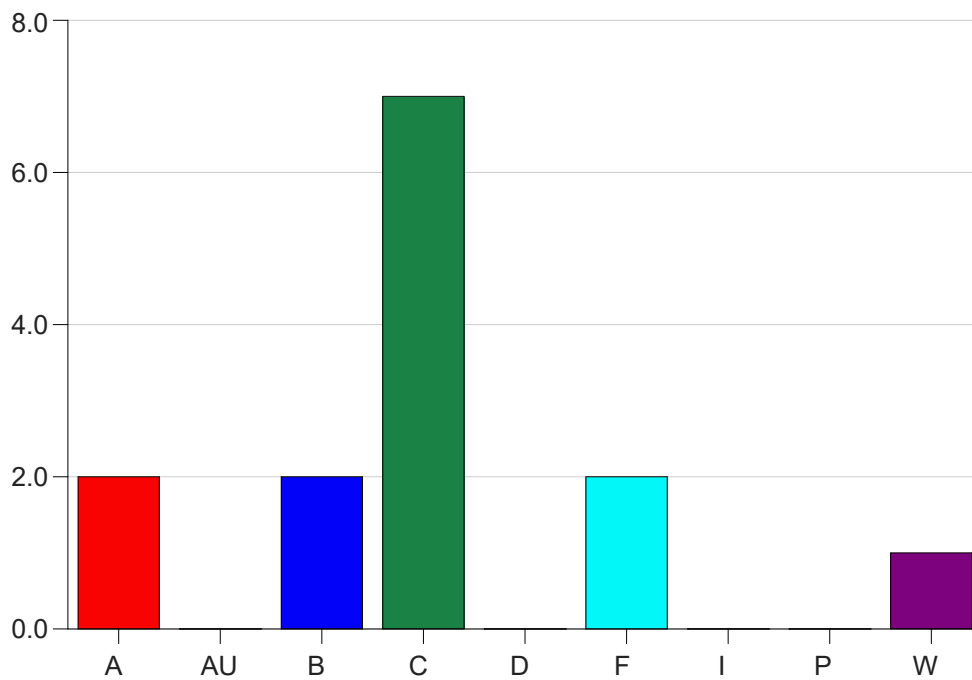

Louisiana State University Eunice

Grade Distribution by Instructor

2020 Summer Semester

Nov 16, 2020
9:23:03 AM

Faculty Full Name (Last, First): Greaud, Angela L.

		A	AU	B	C	D	F	I	P	W	Total
UNIV1005	25	2	0	2	7	0	2	0	0	1	14
	Total	2	0	2	7	0	2	0	0	1	14
Total		2	0	2	7	0	2	0	0	1	14