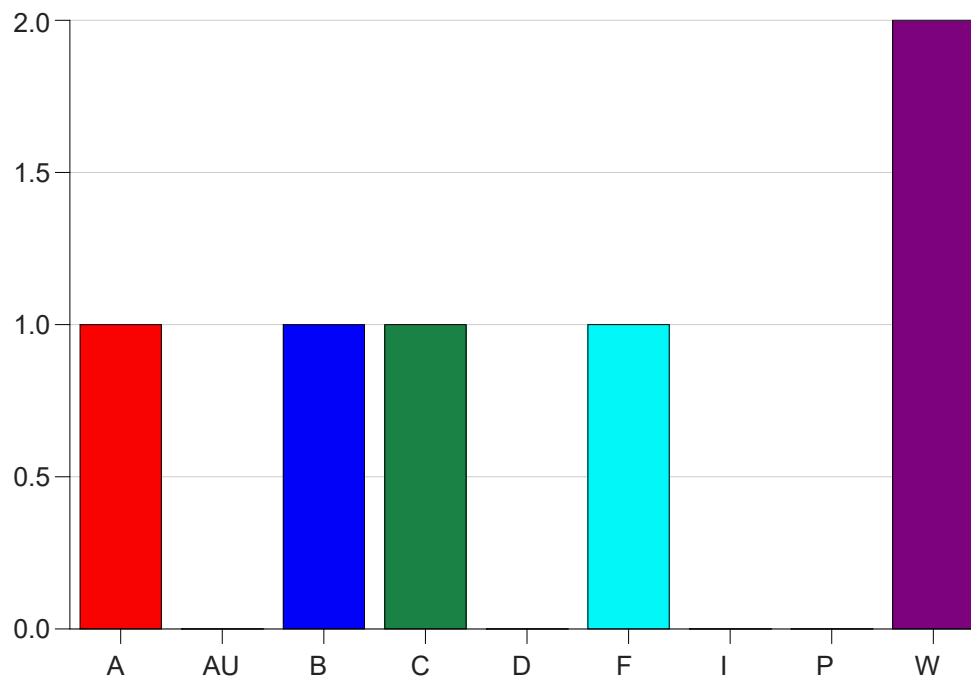

Louisiana State University Eunice Grade Distribution by Instructor 2020 Summer Semester

Nov 16, 2020
9:23:03 AM

Faculty Full Name (Last, First): Ardoin, Brian James

		A	AU	B	C	D	F	I	P	W	Total
CJ 1107	25	1	0	1	1	0	1	0	0	2	6
	Total	1	0	1	1	0	1	0	0	2	6
Total		1	0	1	1	0	1	0	0	2	6