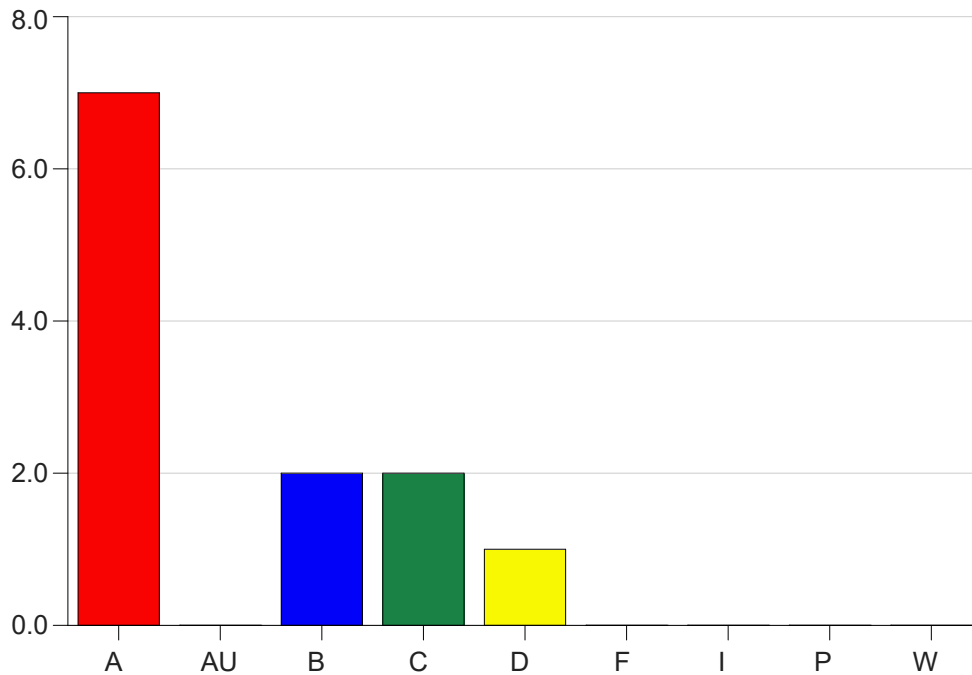

Louisiana State University Eunice

Grade Distribution by Instructor

2020 Summer Semester

Nov 16, 2020
9:23:03 AM

Faculty Full Name (Last, First): Gordon, Toisha Lyn

		A	AU	B	C	D	F	I	P	W	Total
UNIV0008	01	0	0	0	0	0	0	0	0	0	0
	25	7	0	2	2	1	0	0	0	0	12
	Total	7	0	2	2	1	0	0	0	0	12
Total		7	0	2	2	1	0	0	0	0	12