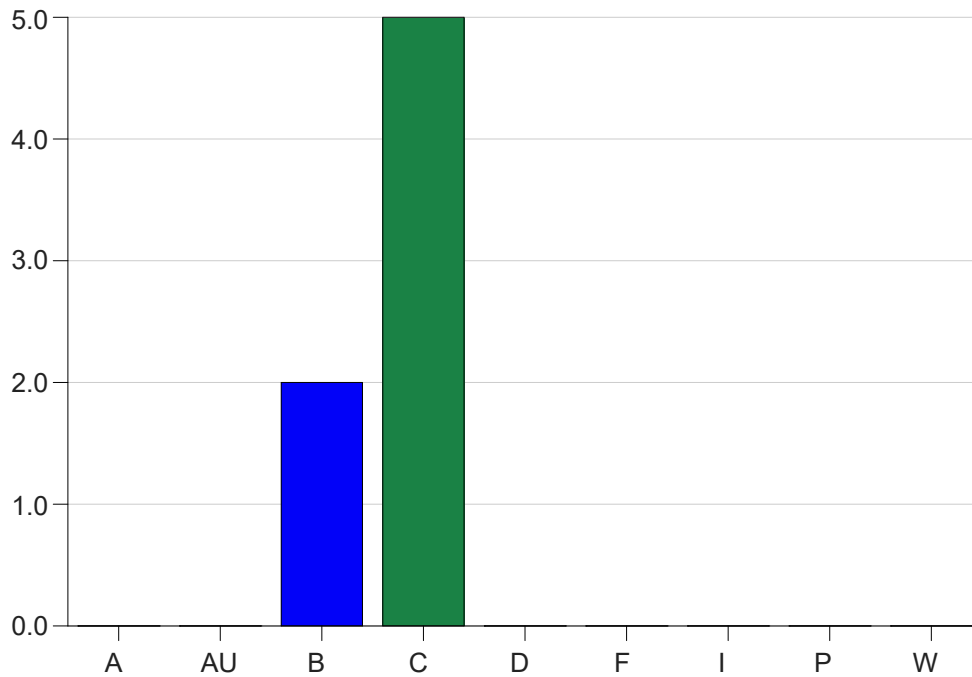

Louisiana State University Eunice

Grade Distribution by Instructor

2020 Summer Semester

Nov 16, 2020
9:23:03 AM

Faculty Full Name (Last, First): Wyble, Michael Ted

		A	AU	B	C	D	F	I	P	W	Total
RC 2020	91	0	0	2	5	0	0	0	0	0	7
	Total	0	0	2	5	0	0	0	0	0	7
Total		0	0	2	5	0	0	0	0	0	7