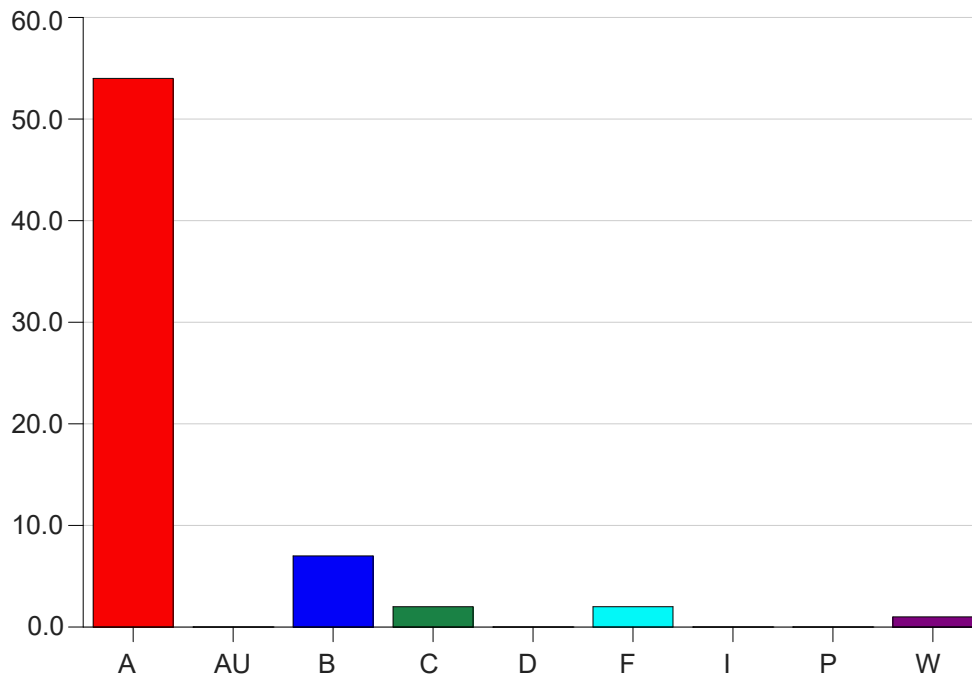

Louisiana State University Eunice

Grade Distribution by Instructor

2020 Summer Semester

Nov 16, 2020
9:23:03 AM

Faculty Full Name (Last, First): Narby, Douglas

		A	AU	B	C	D	F	I	P	W	Total
PSYC2000	25	23	0	7	2	0	2	0	0	1	35
	Total	23	0	7	2	0	2	0	0	1	35
PSYC2070	35	31	0	0	0	0	0	0	0	0	31
	Total	31	0	0	0	0	0	0	0	0	31
Total		54	0	7	2	0	2	0	0	1	66