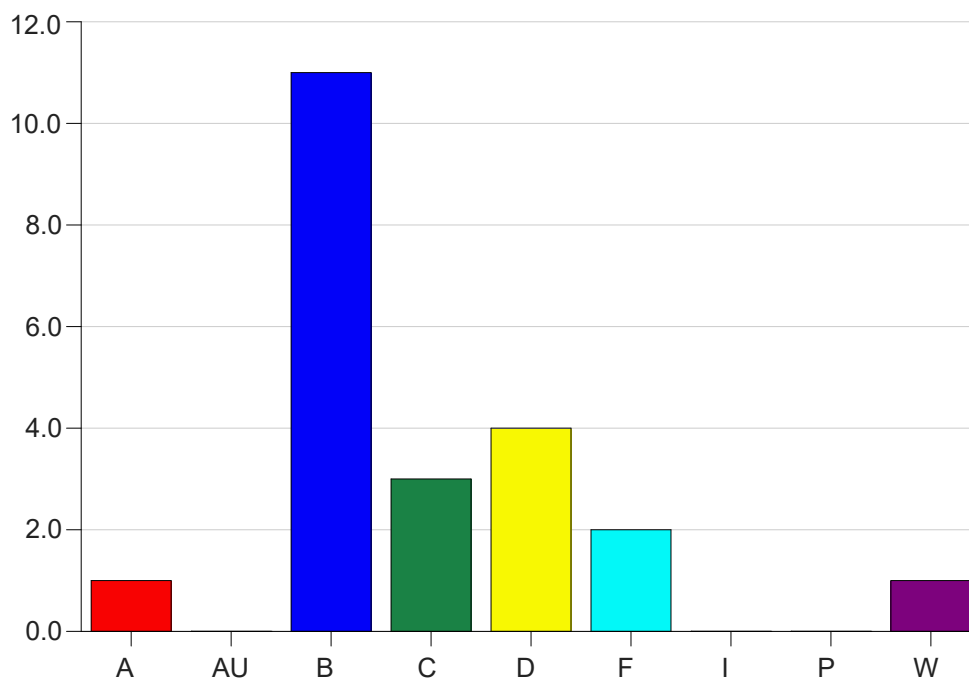

Louisiana State University Eunice Grade Distribution by Instructor 2020 Summer Semester

Nov 16, 2020
9:23:03 AM

Faculty Full Name (Last, First): **Locy, Raymond**

		A	AU	B	C	D	F	I	P	W	Total
MUS 1751	L1	1	0	11	3	4	2	0	0	1	22
	Total	1	0	11	3	4	2	0	0	1	22
Total		1	0	11	3	4	2	0	0	1	22