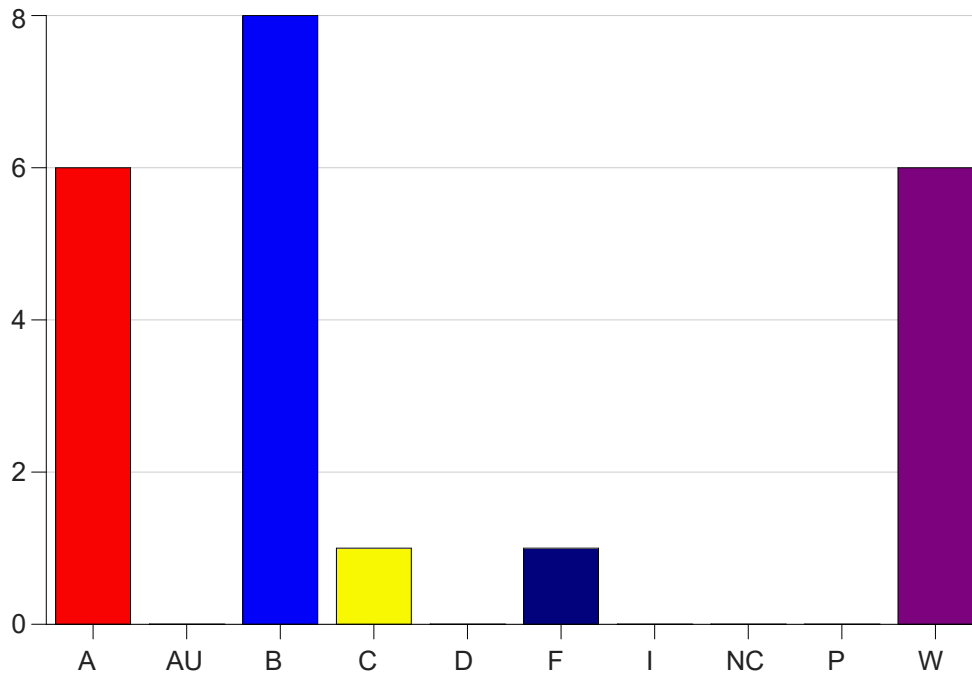

Louisiana State University Eunice

Grade Distribution by Course

2022 Spring Semester

May 25, 2022
11:25:09 AM

Course Work Course Number: MATH1550

Course Work Count - All		A	AU	B	C	D	F	I	NC	P	W	Total
01	Dunlap,A	0	0	2	0	0	1	0	0	0	6	9
D1	Sonnier,R	6	0	6	1	0	0	0	0	0	0	13
Total		6	0	8	1	0	1	0	0	0	6	22