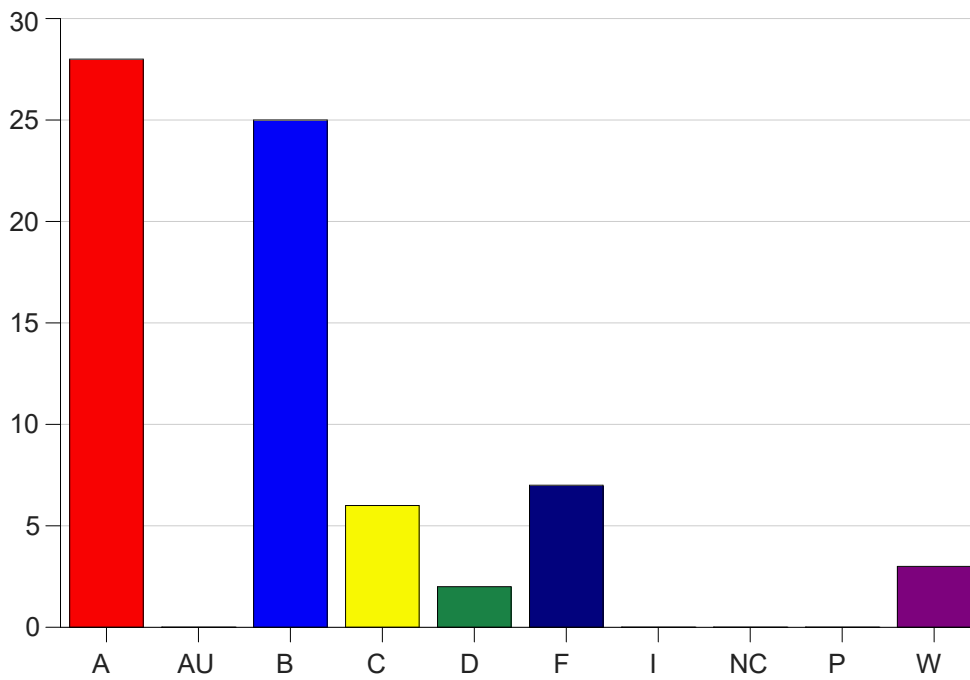

Louisiana State University Eunice

Grade Distribution by Course

2022 Spring Semester

May 25, 2022
11:25:09 AM

Course Work Course Number: HIST1001

Course Work Count - All		A	AU	B	C	D	F	I	NC	P	W	Total
25	Sellers,W	20	0	8	2	1	4	0	0	0	1	36
C1	Dozier, T	8	0	17	4	1	3	0	0	0	2	35
Total		28	0	25	6	2	7	0	0	0	3	71