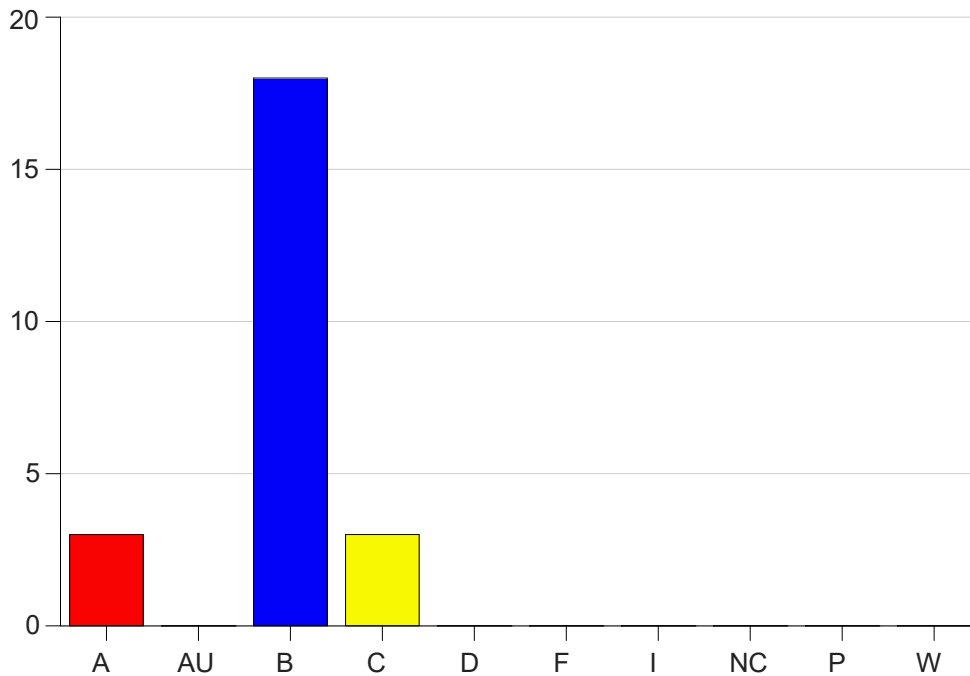

Louisiana State University Eunice

Grade Distribution by Course

2022 Spring Semester

May 25, 2022
11:25:09 AM

Course Work Course Number: RADT1012

Course Work Count - All		A	AU	B	C	D	F	I	NC	P	W	Total
01	RodriguezE	3	0	18	3	0	0	0	0	0	0	24
Total		3	0	18	3	0	0	0	0	0	0	24