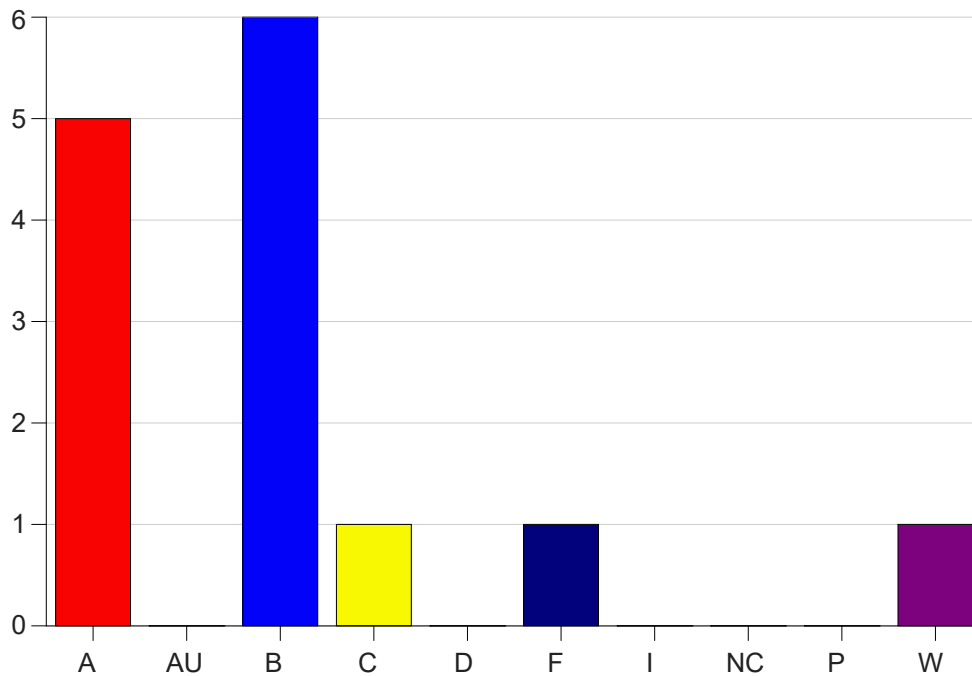

Louisiana State University Eunice

Grade Distribution by Course

2022 Spring Semester

May 25, 2022
11:25:09 AM

Course Work Course Number: CSC 2280

Course Work Count - All		A	AU	B	C	D	F	I	NC	P	W	Total
25	Cooper,L	5	0	6	1	0	1	0	0	0	1	14
Total		5	0	6	1	0	1	0	0	0	1	14