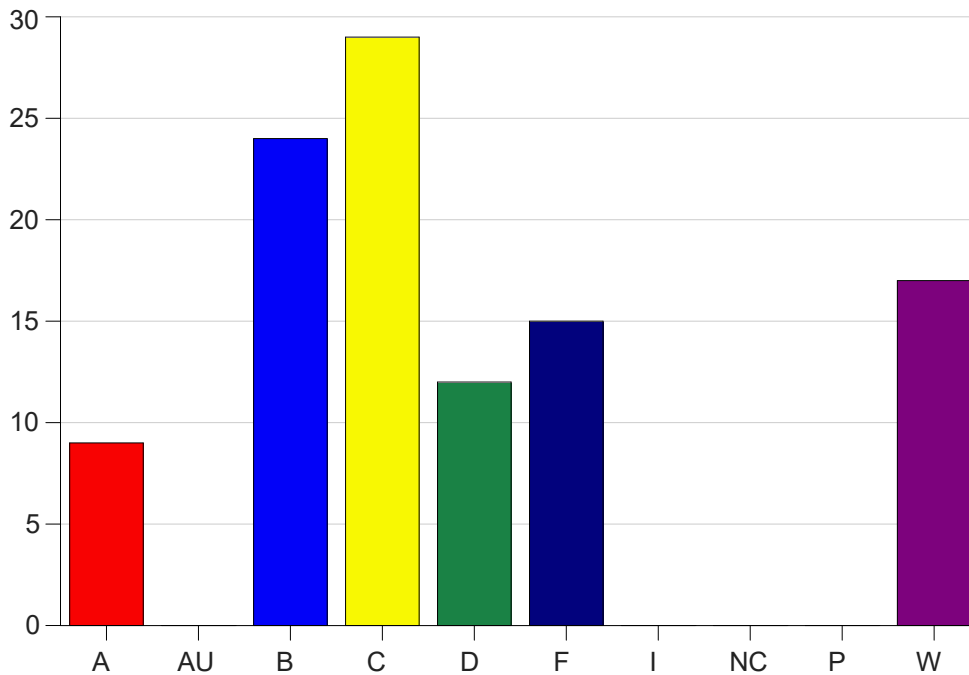

Louisiana State University Eunice

Grade Distribution by Course

2022 Spring Semester

May 25, 2022
11:25:09 AM

Course Work Course Number: PHYS1001

Course Work Count - All		A	AU	B	C	D	F	I	NC	P	W	Total
01	Jacob, K	7	0	11	13	5	5	0	0	0	6	47
25	Jacob, K	0	0	11	7	4	6	0	0	0	6	34
26	Jacob, K	2	0	2	9	3	4	0	0	0	5	25
Total		9	0	24	29	12	15	0	0	0	17	106