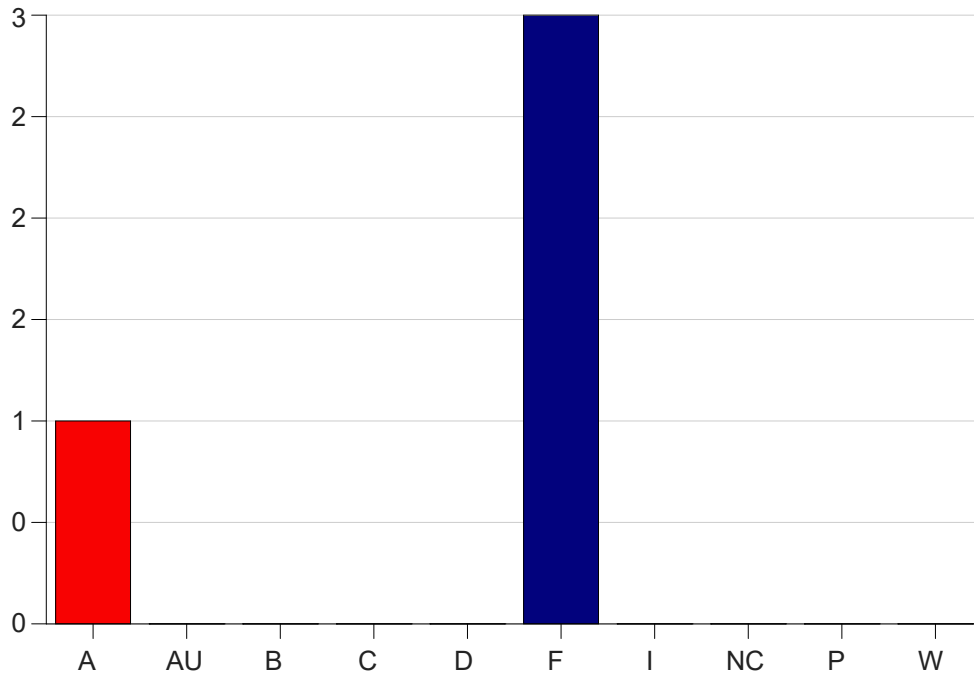

Louisiana State University Eunice

Grade Distribution by Course

2022 Spring Semester

May 25, 2022
11:25:09 AM

Course Work Course Number: FSCI1001

Course Work Count - All		A	AU	B	C	D	F	I	NC	P	W	Total
25	Elg, C	1	0	0	0	0	3	0	0	0	0	4
Total		1	0	0	0	0	3	0	0	0	0	4