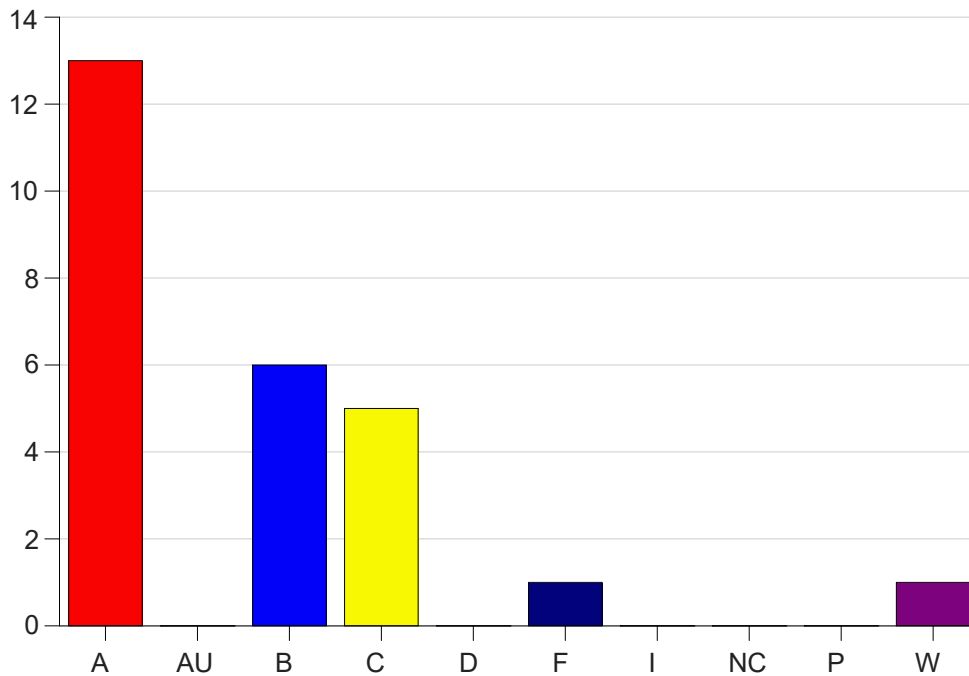

Louisiana State University Eunice

Grade Distribution by Course

2022 Spring Semester

May 25, 2022
11:25:09 AM

Course Work Course Number: ENGL2025

Course Work Count - All		A	AU	B	C	D	F	I	NC	P	W	Total
01	Langlois,D	13	0	6	5	0	1	0	0	0	1	26
Total		13	0	6	5	0	1	0	0	0	1	26