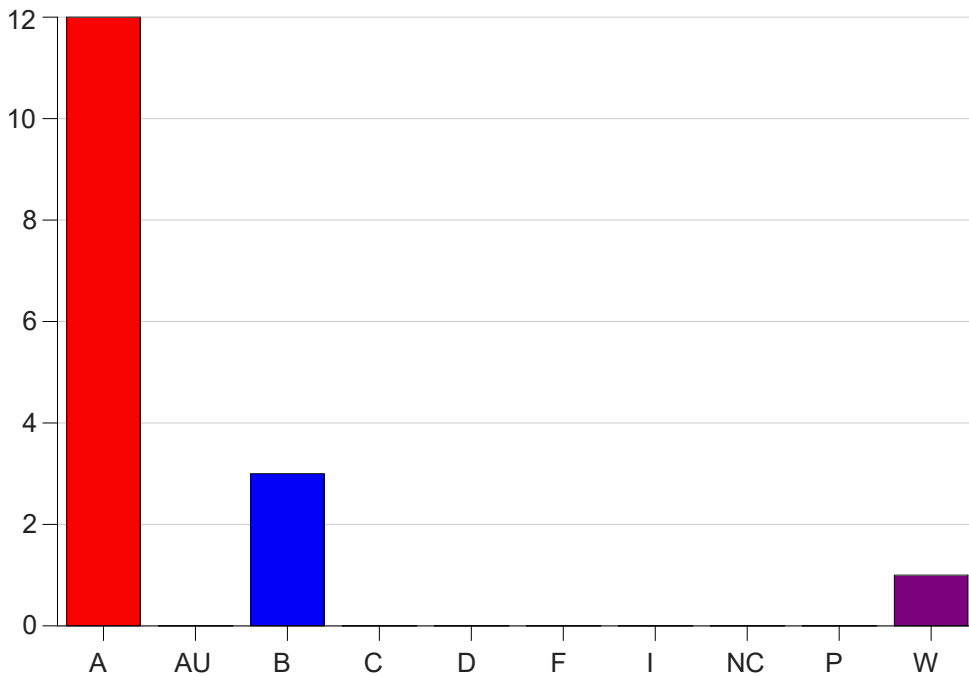

Louisiana State University Eunice

Grade Distribution by Course

2022 Spring Semester

May 25, 2022
11:25:09 AM

Course Work Course Number: ALLH1615

Course Work Count - All		A	AU	B	C	D	F	I	NC	P	W	Total
S1	Randolph,T	12	0	3	0	0	0	0	0	0	1	16
Total		12	0	3	0	0	0	0	0	0	1	16