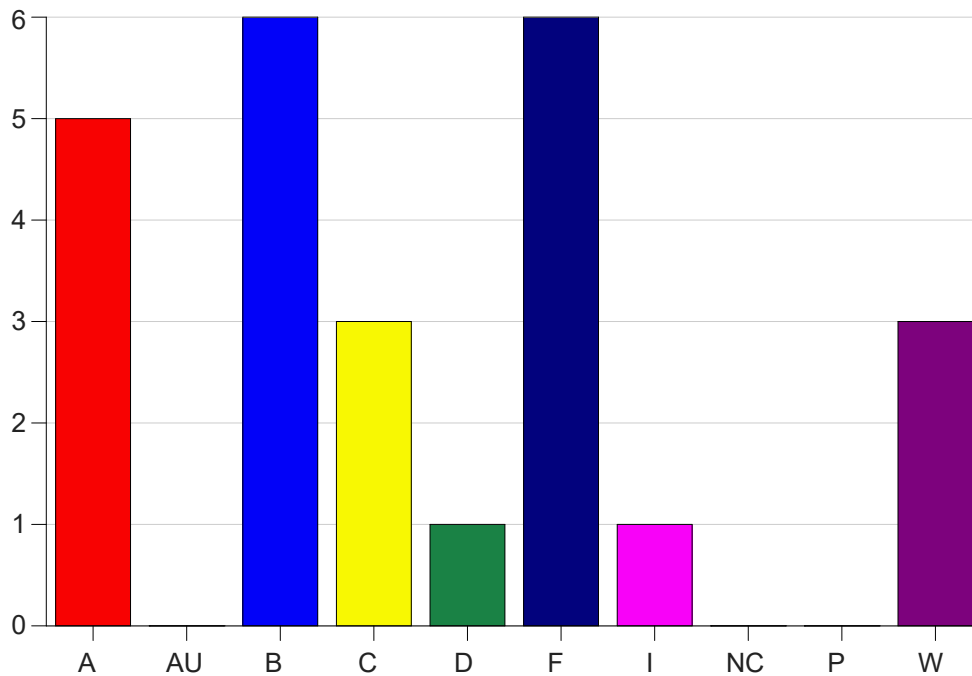

Louisiana State University Eunice

Grade Distribution by Course

2022 Spring Semester

May 25, 2022
11:25:09 AM

Course Work Course Number: THTR1020

Course Work Count - All		A	AU	B	C	D	F	I	NC	P	W	Total
C6	Alleman,M	5	0	6	3	1	6	1	0	0	3	25
Total		5	0	6	3	1	6	1	0	0	3	25