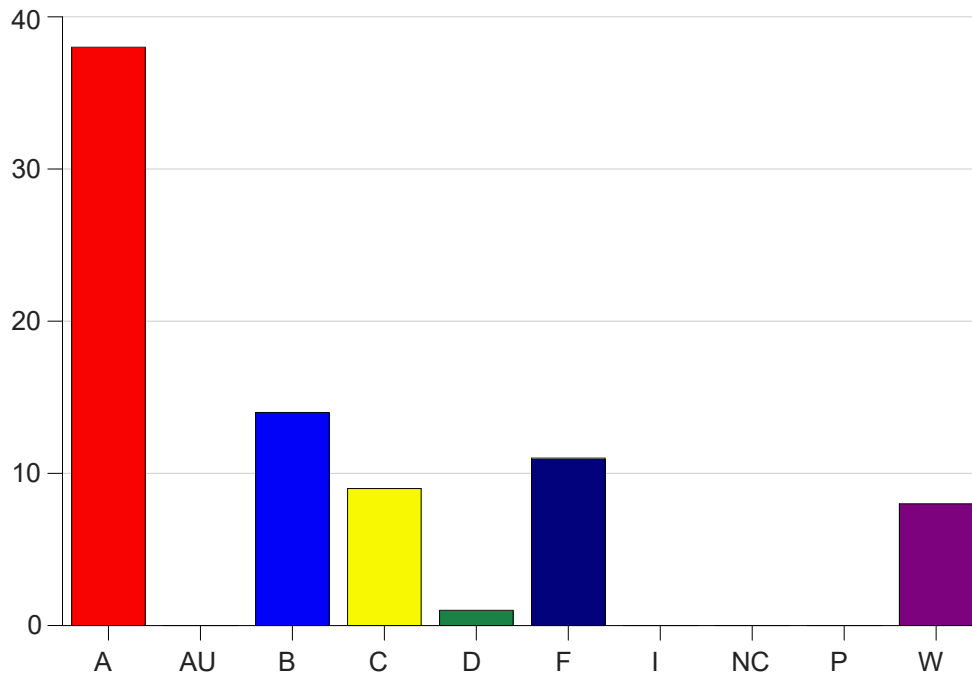

Louisiana State University Eunice

Grade Distribution by Course

2022 Spring Semester

May 25, 2022
11:25:09 AM

Course Work Course Number: ART 1440

Course Work Count - All		A	AU	B	C	D	F	I	NC	P	W	Total
01	Jones, S	9	0	2	2	0	5	0	0	0	4	22
20	Jones, S	14	0	7	1	0	4	0	0	0	3	29
21	Jones, S	15	0	5	6	1	2	0	0	0	1	30
Total		38	0	14	9	1	11	0	0	0	8	81