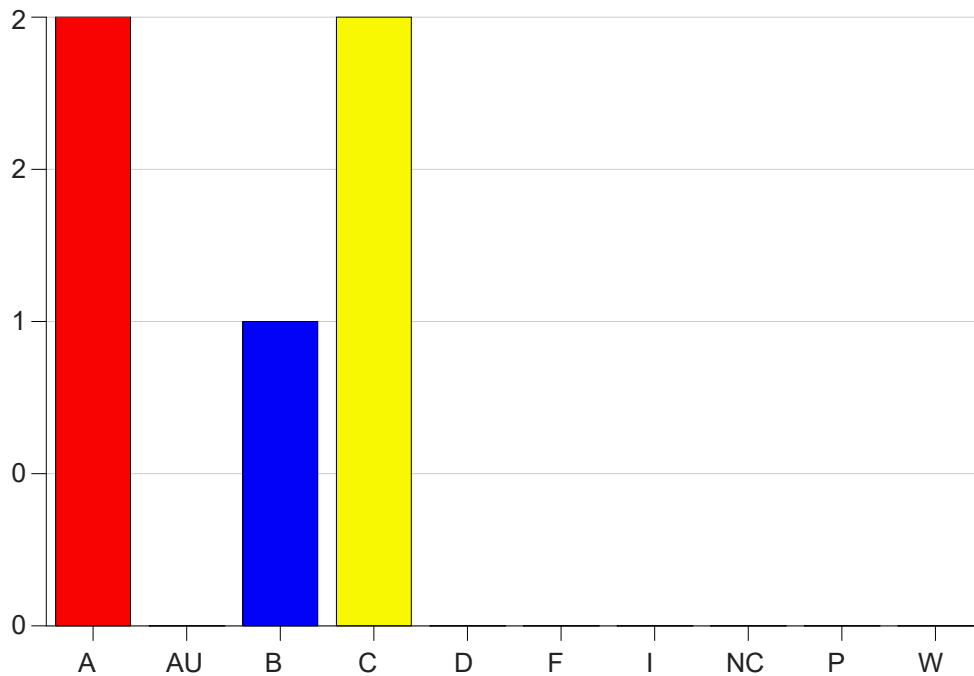

Louisiana State University Eunice

Grade Distribution by Course

2022 Spring Semester

May 25, 2022
11:25:09 AM

Course Work Course Number: PHSC1002

Course Work Count - All		A	AU	B	C	D	F	I	NC	P	W	Total
01	Rai,P	2	0	1	2	0	0	0	0	0	0	5
Total		2	0	1	2	0	0	0	0	0	0	5