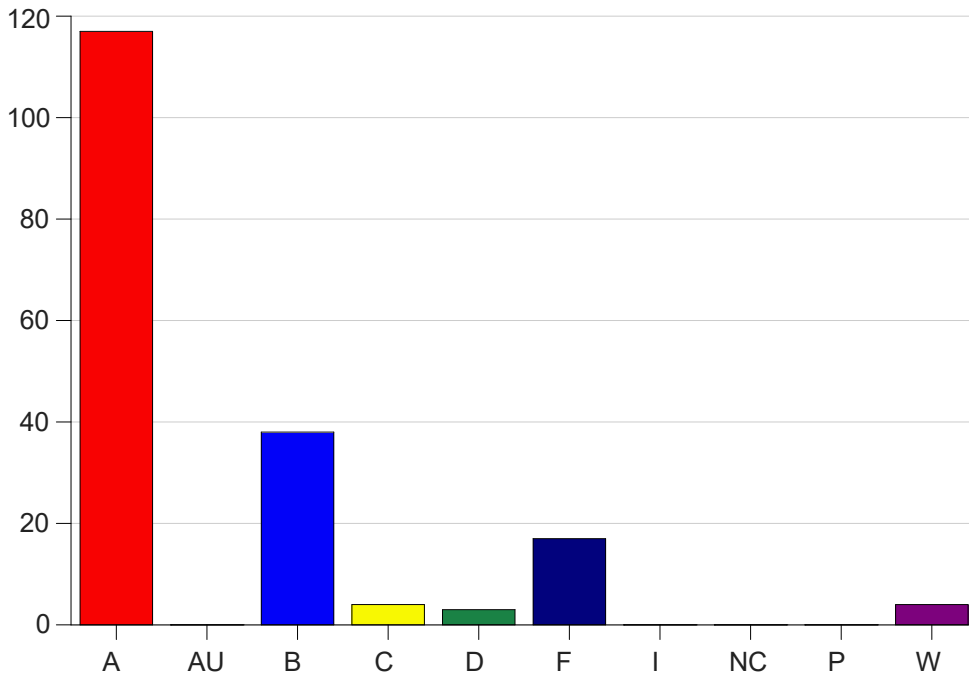

Louisiana State University Eunice

Grade Distribution by Course

2022 Spring Semester

May 25, 2022
11:25:09 AM

Course Work Course Number: ALLH1013

Course Work Count - All		A	AU	B	C	D	F	I	NC	P	W	Total
01	Leeson, R	8	0	5	1	0	0	0	0	0	1	15
25	Warner,K	23	0	1	0	0	5	0	0	0	1	30
26	Myers, W	14	0	8	0	1	4	0	0	0	1	28
27	Myers, W	15	0	9	2	1	2	0	0	0	0	29
L1	Sonnier,A	23	0	5	0	0	2	0	0	0	0	30
L6	Sonnier,A	19	0	4	1	1	2	0	0	0	1	28
L7	Sonnier,A	15	0	6	0	0	2	0	0	0	0	23
Total		117	0	38	4	3	17	0	0	0	4	183