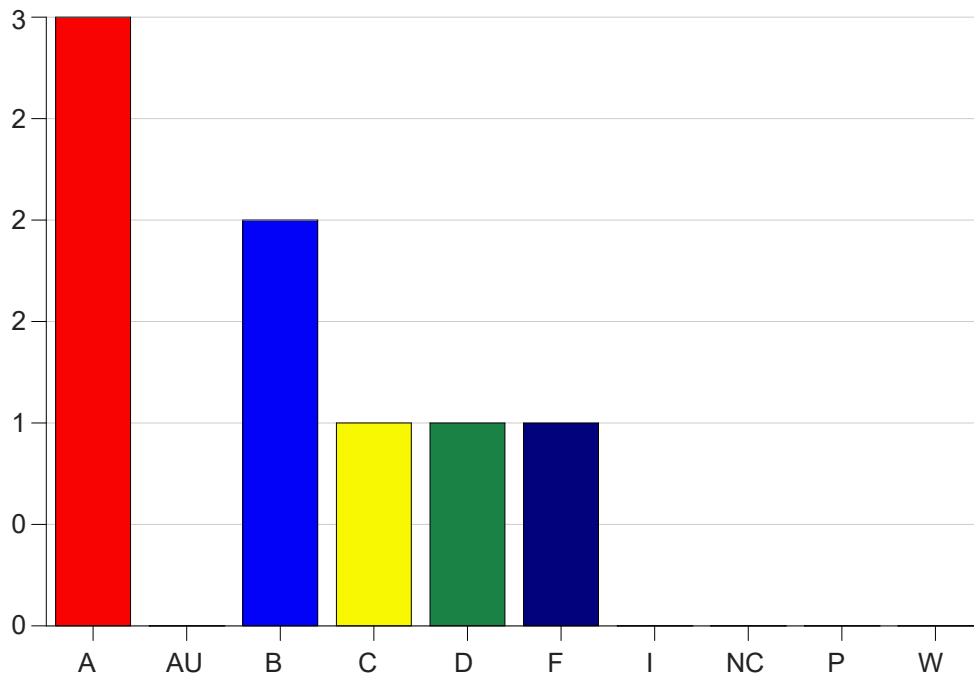

Louisiana State University Eunice

Grade Distribution by Course

2022 Spring Semester

May 25, 2022
11:25:09 AM

Course Work Course Number: CPS 1001

Course Work Count - All		A	AU	B	C	D	F	I	NC	P	W	Total
25	Andrus,R	3	0	2	1	1	1	0	0	0	0	8
Total		3	0	2	1	1	1	0	0	0	0	8