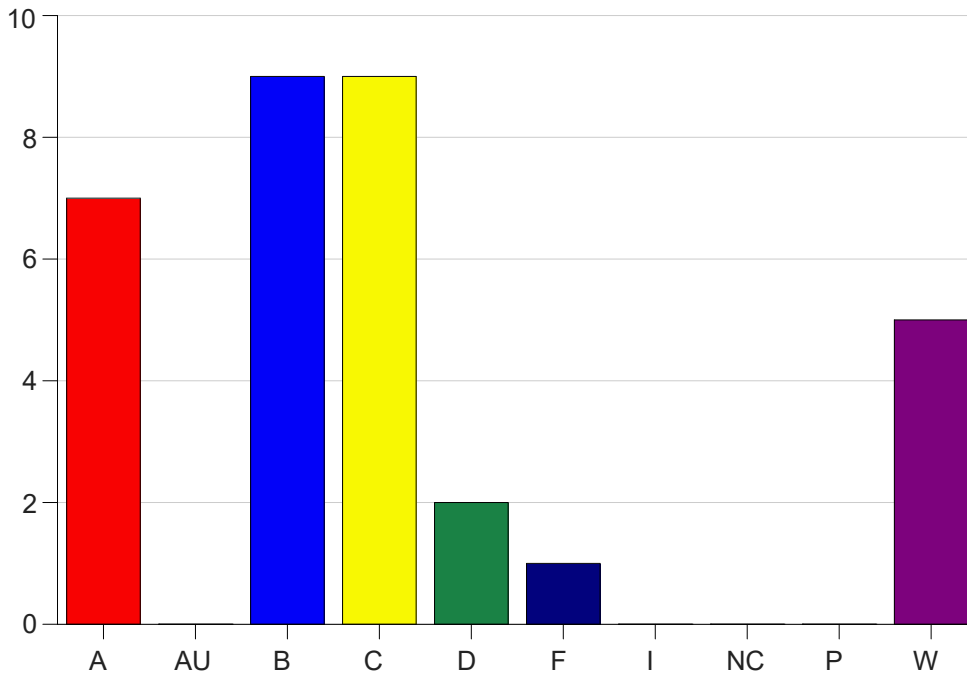

Louisiana State University Eunice

Grade Distribution by Course

2022 Spring Semester

May 25, 2022
11:25:09 AM

Course Work Course Number: ECON2000

Course Work Count - All		A	AU	B	C	D	F	I	NC	P	W	Total
25	Bergan, N	3	0	5	8	2	1	0	0	0	5	24
C1	Bergan, N	4	0	4	1	0	0	0	0	0	0	9
Total		7	0	9	9	2	1	0	0	0	5	33