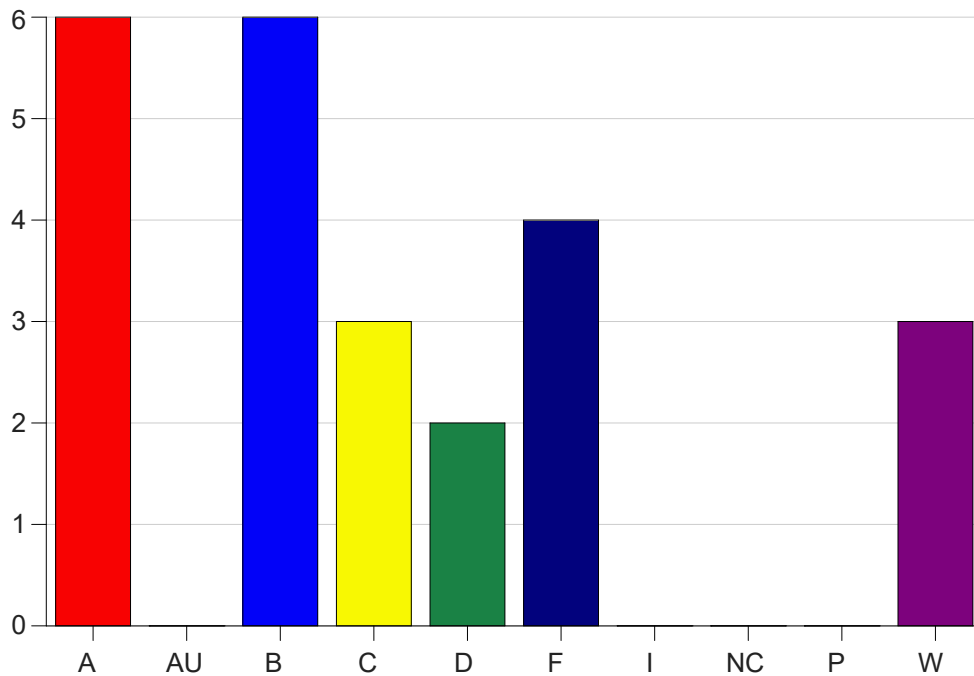

Louisiana State University Eunice

Grade Distribution by Course

2022 Spring Semester

May 25, 2022
11:25:09 AM

Course Work Course Number: PHIL1000

Course Work Count - All		A	AU	B	C	D	F	I	NC	P	W	Total
L1	Alleman,M	6	0	6	3	2	4	0	0	0	3	24
Total		6	0	6	3	2	4	0	0	0	3	24