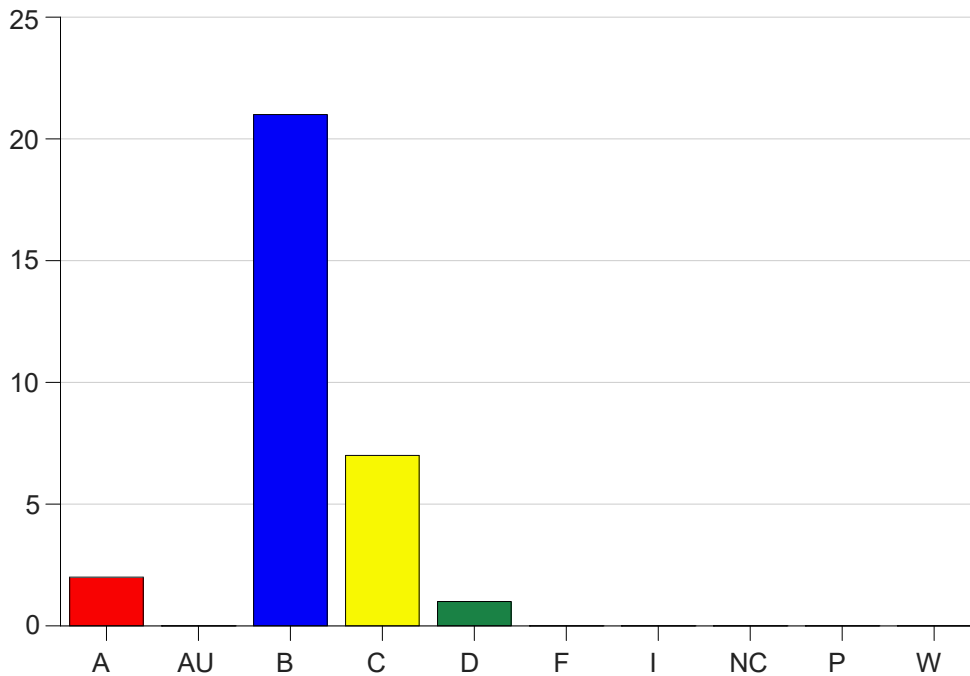

Louisiana State University Eunice

Grade Distribution by Course

2022 Spring Semester

May 25, 2022
11:25:09 AM

Course Work Course Number: NURS2530

Course Work Count - All		A	AU	B	C	D	F	I	NC	P	W	Total
01	LaFleur,L	2	0	21	7	1	0	0	0	0	0	31
Total		2	0	21	7	1	0	0	0	0	0	31