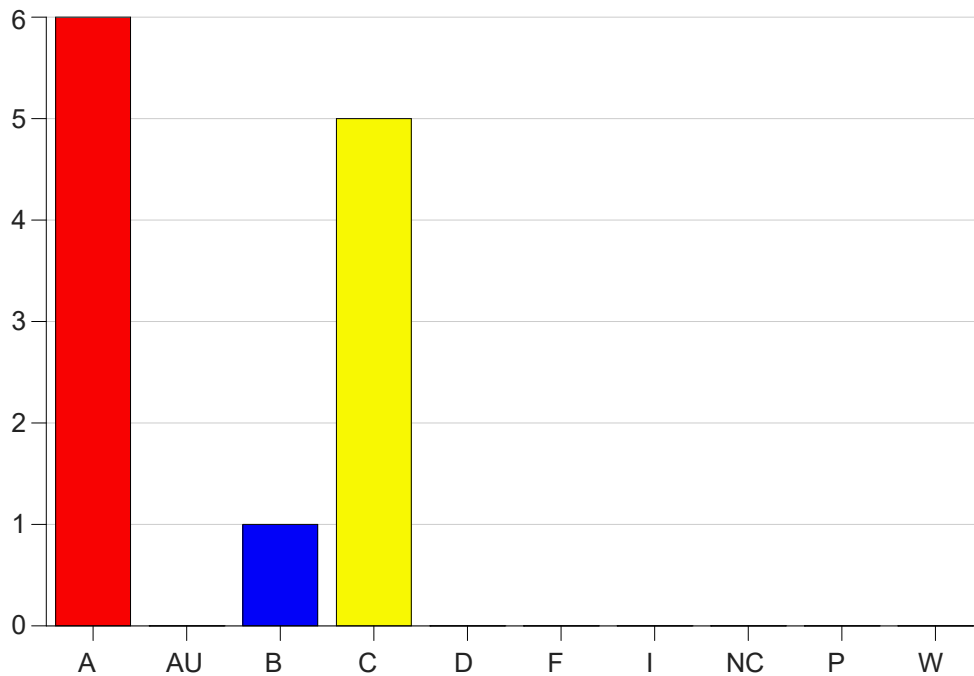

Louisiana State University Eunice

Grade Distribution by Course

2022 Spring Semester

May 25, 2022
11:25:09 AM

Course Work Course Number: CSC 2260

Course Work Count - All		A	AU	B	C	D	F	I	NC	P	W	Total
01	Seeder, L	6	0	1	5	0	0	0	0	0	0	12
Total		6	0	1	5	0	0	0	0	0	0	12