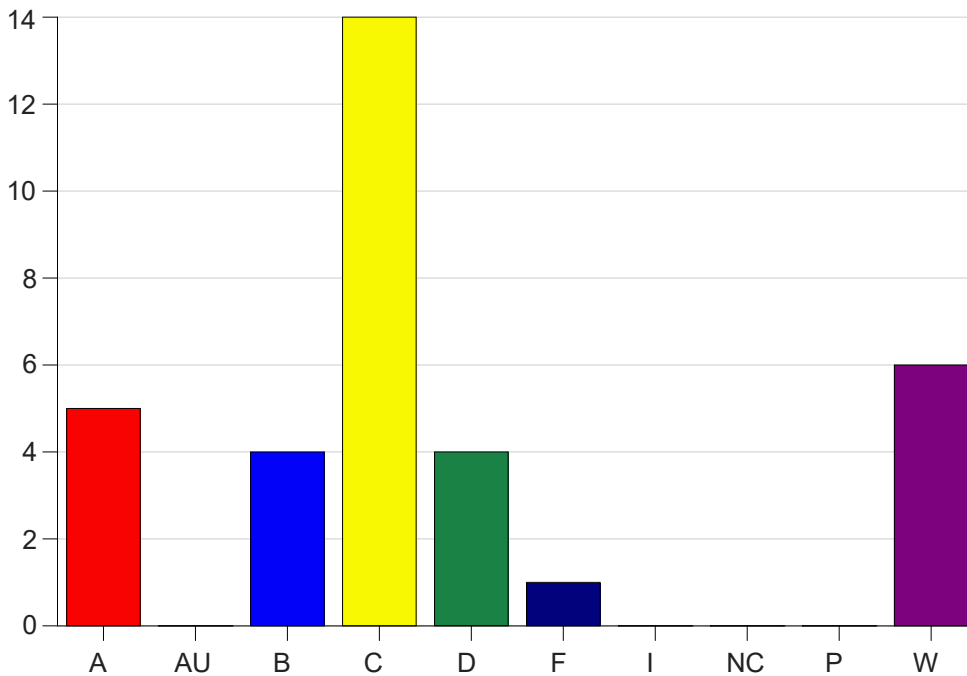

Louisiana State University Eunice

Grade Distribution by Course

2022 Spring Semester

May 25, 2022
11:25:09 AM

Course Work Course Number: BIOL1201

Course Work Count - All		A	AU	B	C	D	F	I	NC	P	W	Total
02	Jariel,D	5	0	4	14	4	1	0	0	0	6	34
Total		5	0	4	14	4	1	0	0	0	6	34