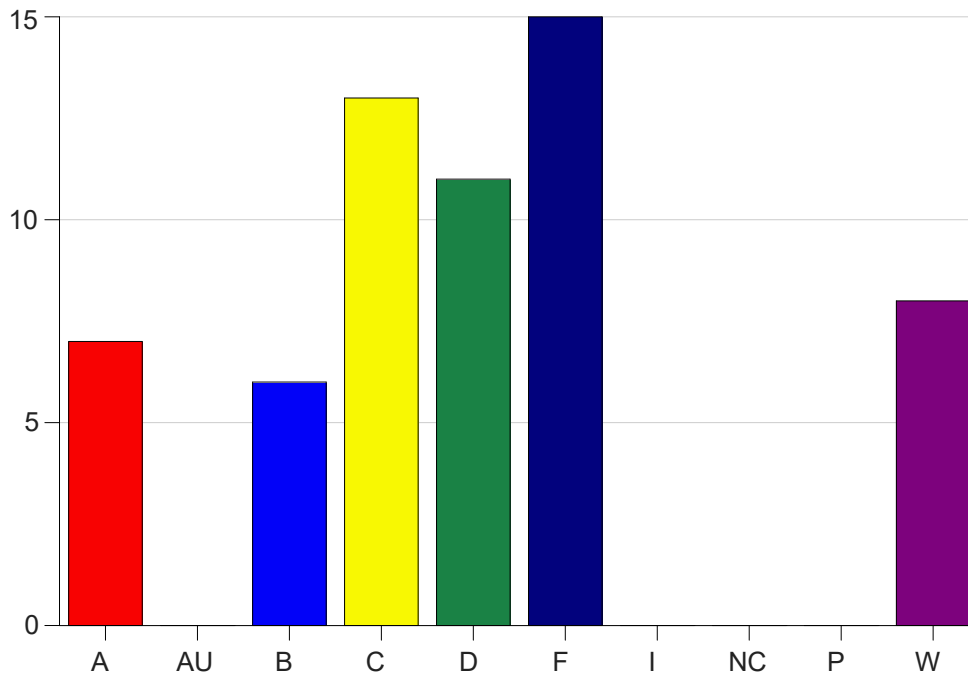

Louisiana State University Eunice

Grade Distribution by Course

2022 Spring Semester

May 25, 2022
11:25:09 AM

Course Work Course Number: MATH1021

Course Work Count - All		A	AU	B	C	D	F	I	NC	P	W	Total
01	Miller, C	4	0	1	7	7	9	0	0	0	1	29
25	Christia,R	1	0	4	6	2	6	0	0	0	7	26
A1	Semones, G	2	0	1	0	2	0	0	0	0	0	5
Total		7	0	6	13	11	15	0	0	0	8	60