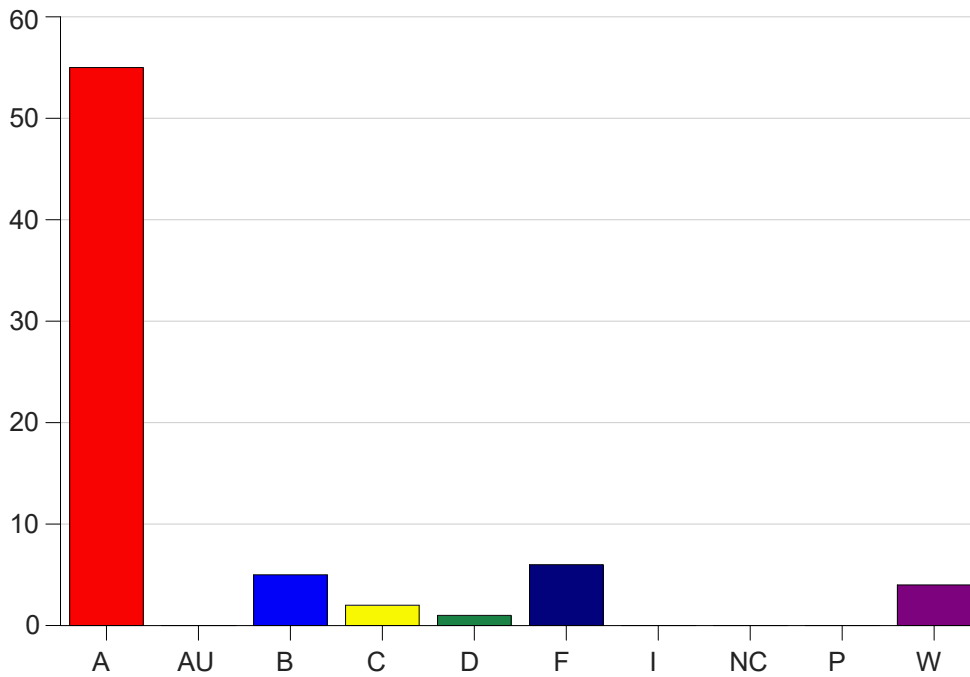

Louisiana State University Eunice

Grade Distribution by Course

2022 Spring Semester

May 25, 2022
11:25:09 AM

Course Work Course Number: CMST2010

Course Work Count - All		A	AU	B	C	D	F	I	NC	P	W	Total
20	Eldredge,J	22	0	1	1	0	1	0	0	0	1	26
25	Eldredge,J	21	0	0	1	0	2	0	0	0	0	24
L6	Walker, B	12	0	4	0	1	3	0	0	0	3	23
Total		55	0	5	2	1	6	0	0	0	4	73