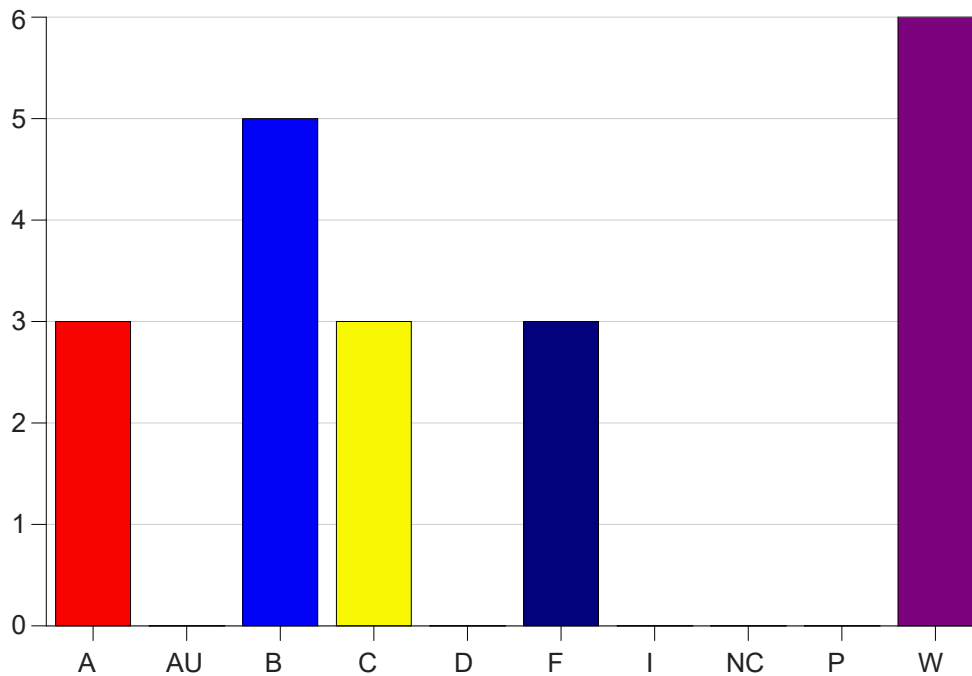

Louisiana State University Eunice

Grade Distribution by Course

2022 Spring Semester

May 25, 2022
11:25:09 AM

Course Work Course Number: NUTR2010

Course Work Count - All		A	AU	B	C	D	F	I	NC	P	W	Total
25	Al-Dujaili	3	0	5	3	0	3	0	0	0	6	20
Total		3	0	5	3	0	3	0	0	0	6	20