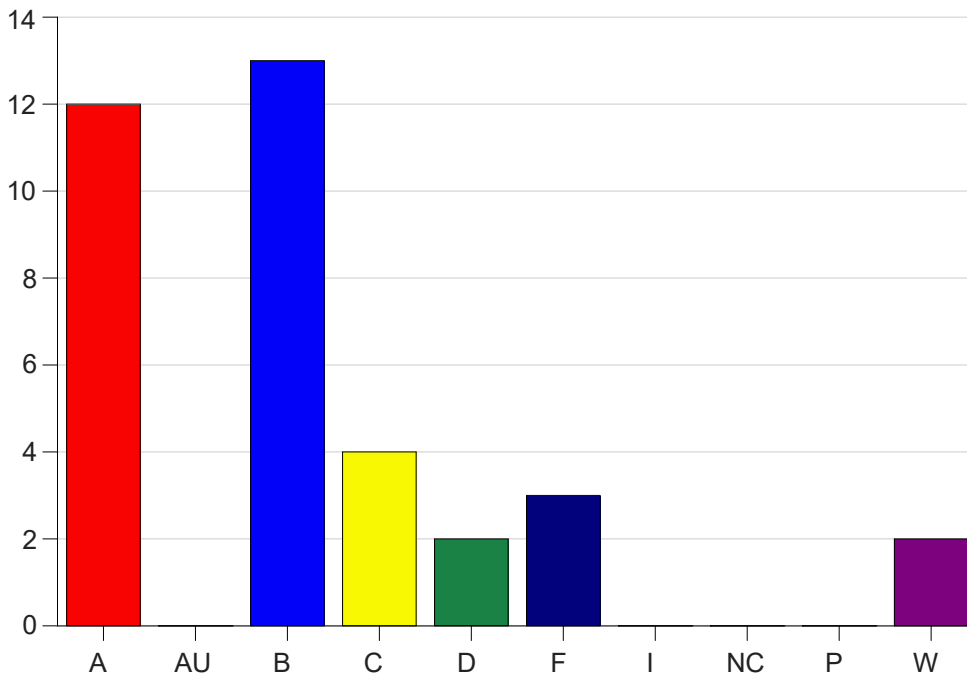

Louisiana State University Eunice

Grade Distribution by Course

2022 Spring Semester

May 25, 2022
11:25:09 AM

Course Work Course Number: ENGL2022

Course Work Count - All		A	AU	B	C	D	F	I	NC	P	W	Total
D1	Fedor, H	12	0	13	4	2	3	0	0	0	2	36
Total		12	0	13	4	2	3	0	0	0	2	36