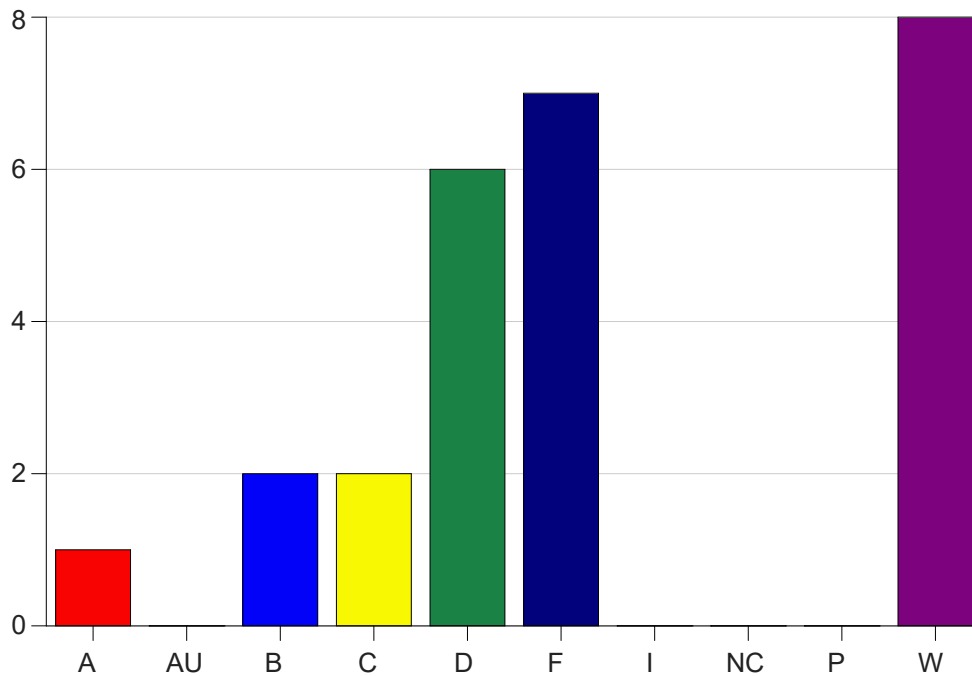

Louisiana State University Eunice

Grade Distribution by Course

2022 Spring Semester

May 25, 2022
11:25:09 AM

Course Work Course Number: ASTR1102

Course Work Count - All		A	AU	B	C	D	F	I	NC	P	W	Total
25	Scanlan,M	1	0	2	2	6	7	0	0	0	8	26
Total		1	0	2	2	6	7	0	0	0	8	26