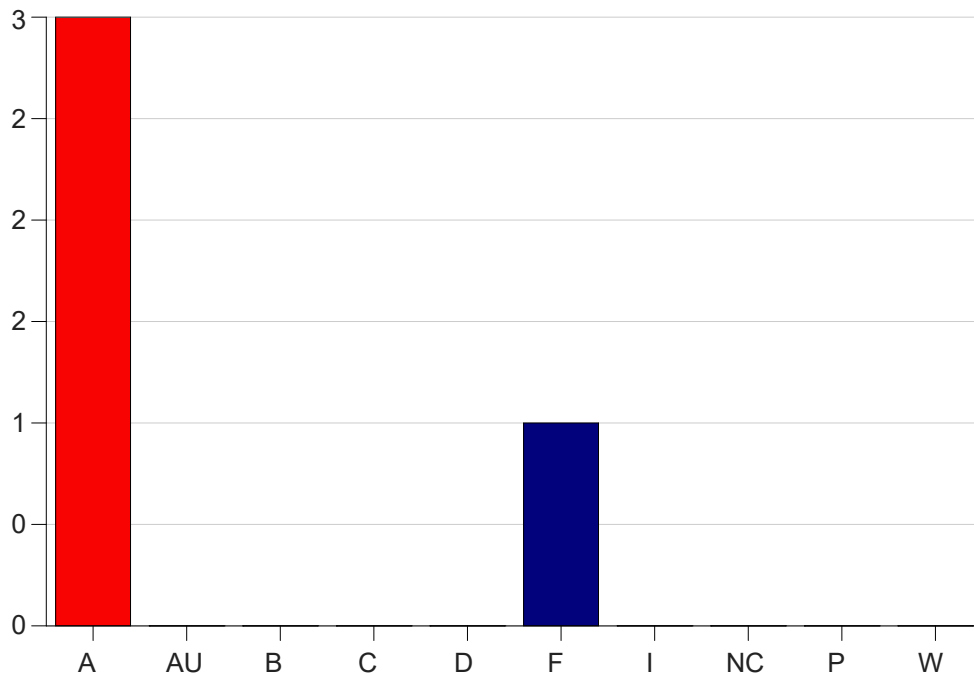

Louisiana State University Eunice

Grade Distribution by Course

2022 Spring Semester

May 25, 2022
11:25:09 AM

Course Work Course Number: EDCI2900

Course Work Count - All		A	AU	B	C	D	F	I	NC	P	W	Total
70	Graud,A	3	0	0	0	0	1	0	0	0	0	4
Total		3	0	0	0	0	1	0	0	0	0	4