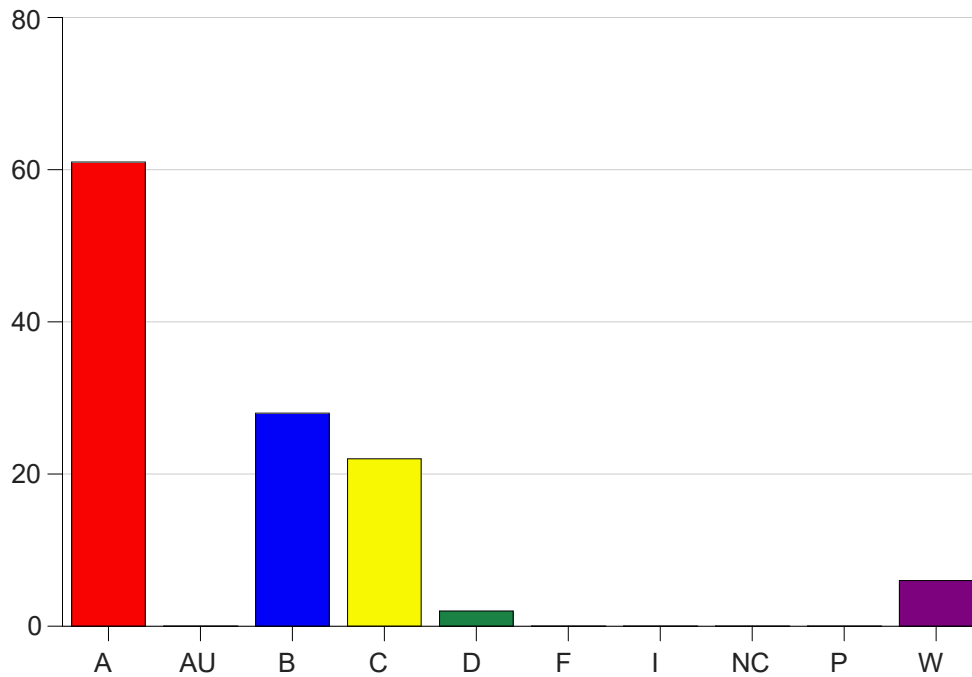

Louisiana State University Eunice

Grade Distribution by Course

2022 Spring Semester

May 25, 2022
11:25:09 AM

Course Work Course Number: BIOL2161

Course Work Count - All		A	AU	B	C	D	F	I	NC	P	W	Total
91	RobichauxS	21	0	4	3	0	0	0	0	0	0	28
92	Beshera, K	2	0	4	7	0	0	0	0	0	2	15
93	Beshera, K	2	0	6	4	2	0	0	0	0	3	17
94	RobichauxS	18	0	6	5	0	0	0	0	0	0	29
96	RobichauxS	18	0	8	3	0	0	0	0	0	1	30
Total		61	0	28	22	2	0	0	0	0	6	119