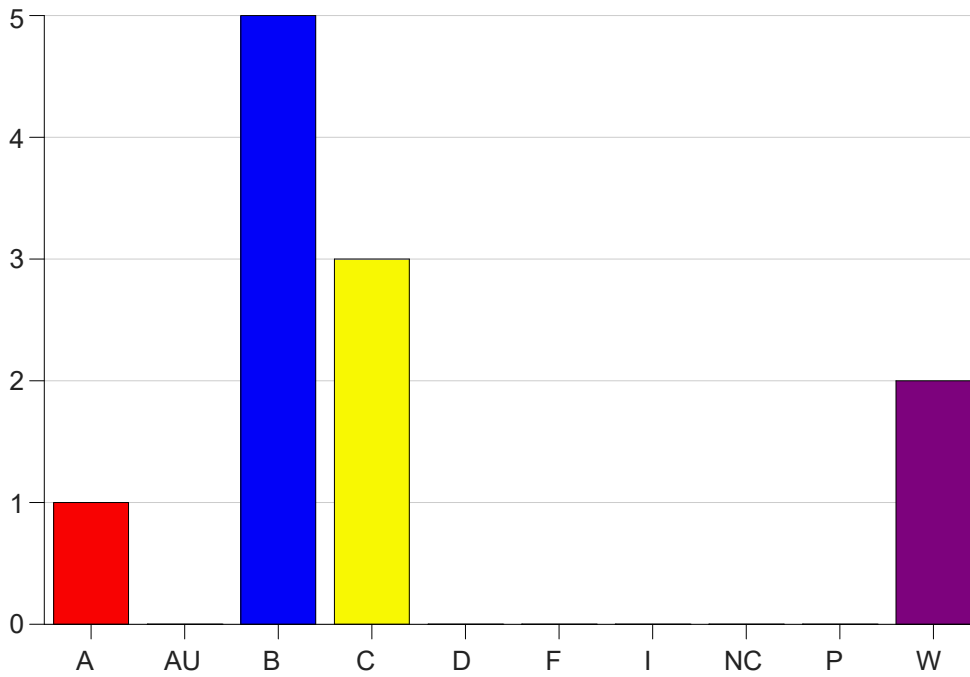

Louisiana State University Eunice

Grade Distribution by Course

2022 Spring Semester

May 25, 2022
11:25:09 AM

Course Work Course Number: SURT2103

Course Work Count - All		A	AU	B	C	D	F	I	NC	P	W	Total
90	Kopp, R	0	0	3	2	0	0	0	0	0	1	6
91	Moneypen,J	1	0	2	1	0	0	0	0	0	1	5
Total		1	0	5	3	0	0	0	0	0	2	11