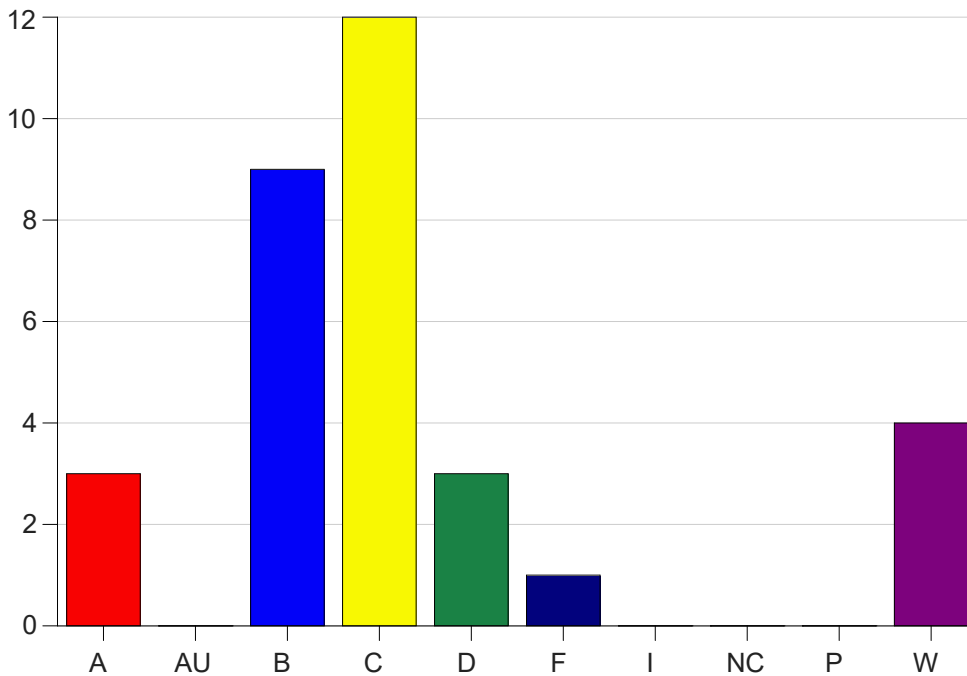

Louisiana State University Eunice

Grade Distribution by Course

2022 Spring Semester

May 25, 2022
11:25:09 AM

Course Work Course Number: CHEM1201

Course Work Count - All		A	AU	B	C	D	F	I	NC	P	W	Total
01	Rai,P	3	0	9	12	3	1	0	0	0	4	32
Total		3	0	9	12	3	1	0	0	0	4	32