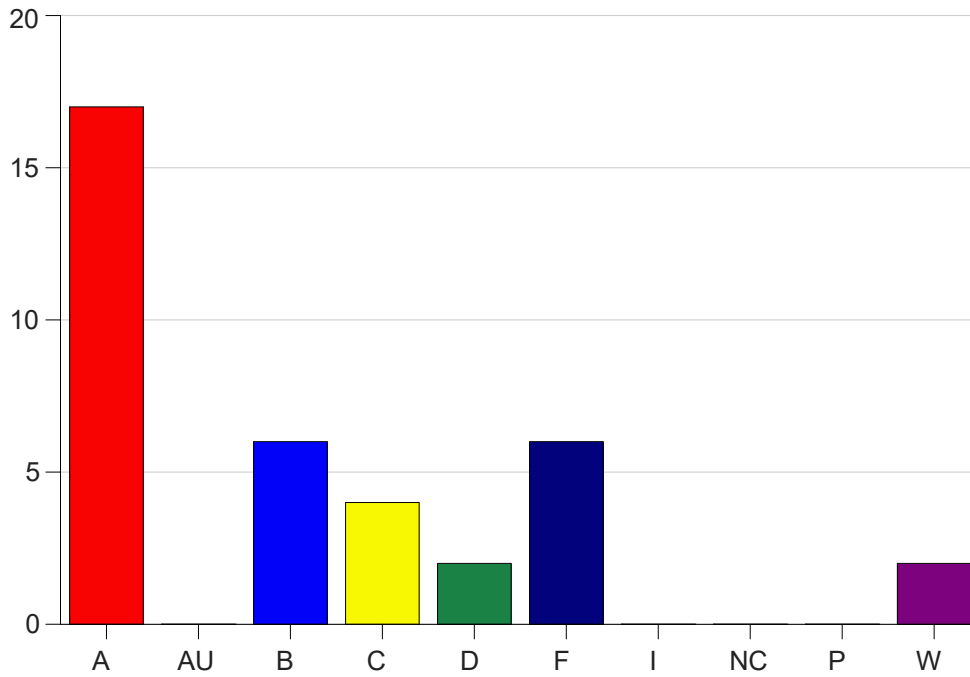

Louisiana State University Eunice

Grade Distribution by Course

2022 Spring Semester

May 25, 2022
11:25:09 AM

Course Work Course Number: SOCL2501

Course Work Count - All		A	AU	B	C	D	F	I	NC	P	W	Total
01	Robinson,J	11	0	2	3	1	4	0	0	0	2	23
02	Robinson,J	6	0	4	1	1	2	0	0	0	0	14
Total		17	0	6	4	2	6	0	0	0	2	37