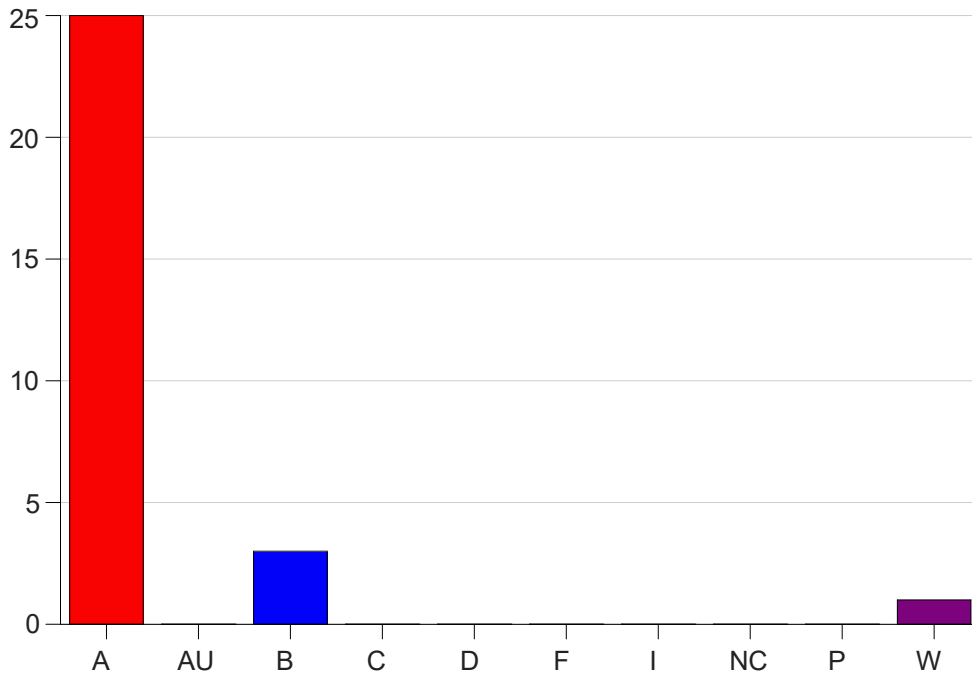

Louisiana State University Eunice

Grade Distribution by Course

2022 Spring Semester

May 25, 2022
11:25:09 AM

Course Work Course Number: EDCI1000

Course Work Count - All		A	AU	B	C	D	F	I	NC	P	W	Total
01	Leslie, M	16	0	3	0	0	0	0	0	0	1	20
02	Street, M	9	0	0	0	0	0	0	0	0	0	9
Total		25	0	3	0	0	0	0	0	0	1	29