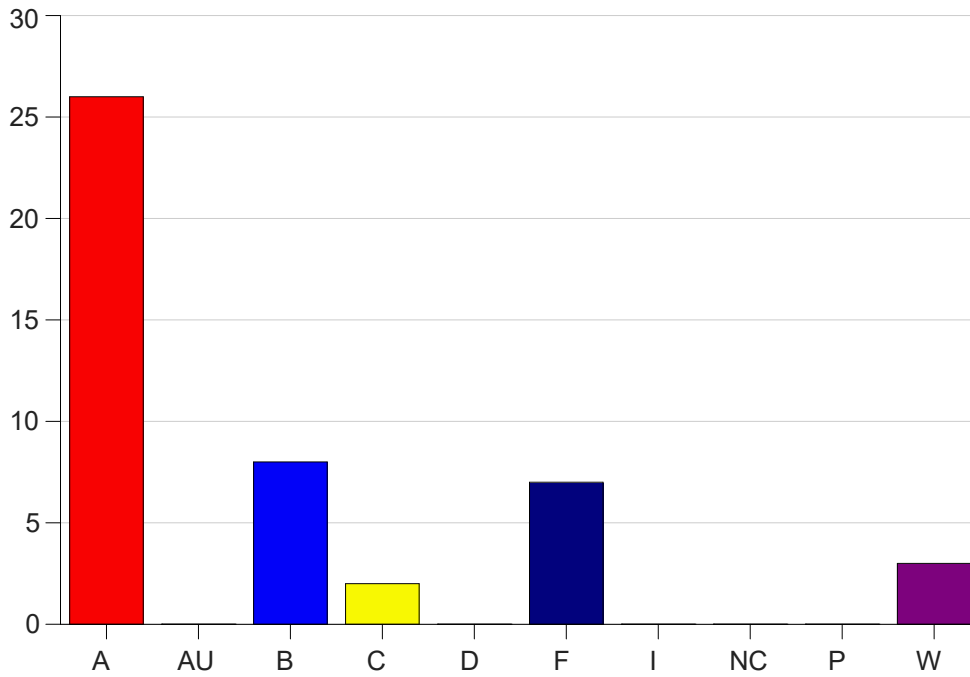

Louisiana State University Eunice

Grade Distribution by Course

2022 Spring Semester

May 25, 2022
11:25:09 AM

Course Work Course Number: ISDS2100

Course Work Count - All		A	AU	B	C	D	F	I	NC	P	W	Total
01	May,N	8	0	2	0	0	3	0	0	0	1	14
25	May,N	18	0	6	2	0	4	0	0	0	2	32
Total		26	0	8	2	0	7	0	0	0	3	46