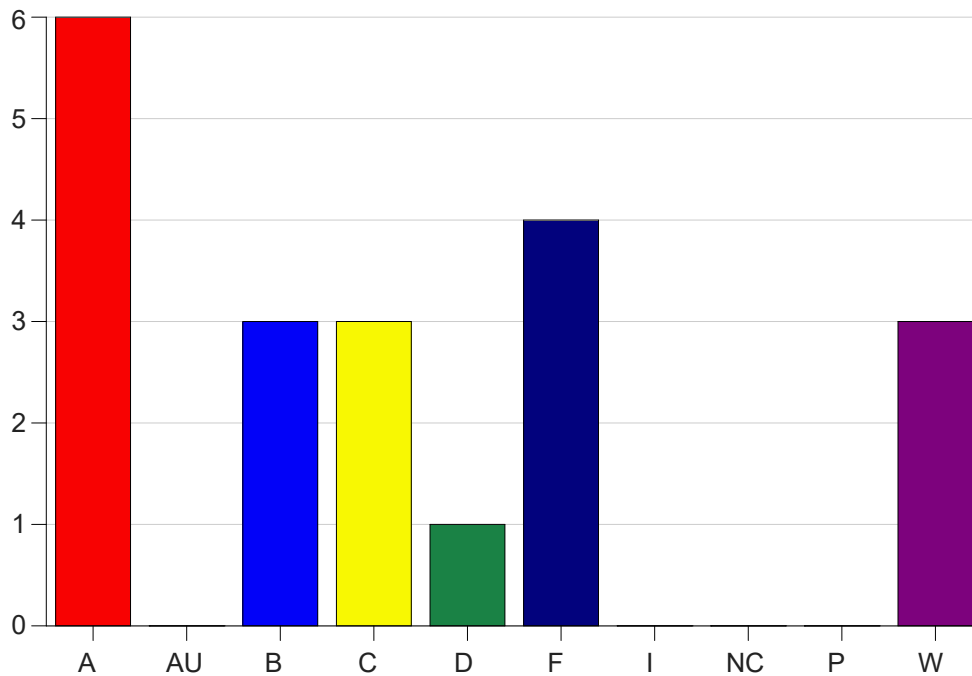

Louisiana State University Eunice

Grade Distribution by Course

2022 Spring Semester

May 25, 2022
11:25:09 AM

Course Work Course Number: ANTH1003

Course Work Count - All		A	AU	B	C	D	F	I	NC	P	W	Total
20	McWhorte,J	6	0	3	3	1	4	0	0	0	3	20
Total		6	0	3	3	1	4	0	0	0	3	20