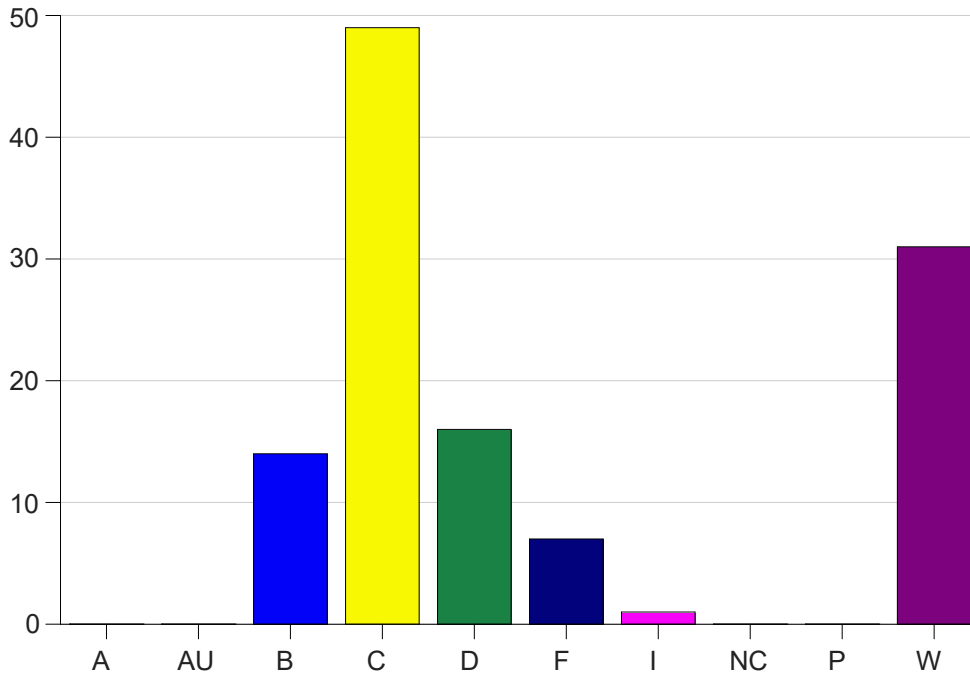

Louisiana State University Eunice

Grade Distribution by Course

2022 Spring Semester

May 25, 2022
11:25:09 AM

Course Work Course Number: BIOL1012

Course Work Count - All		A	AU	B	C	D	F	I	NC	P	W	Total
91	Al-Dujaili	0	0	5	11	3	1	1	0	0	4	25
92	Al-Dujaili	0	0	0	8	4	1	0	0	0	8	21
93	Al-Dujaili	0	0	4	10	3	1	0	0	0	5	23
94	Al-Dujaili	0	0	4	10	4	2	0	0	0	6	26
95	Al-Dujaili	0	0	1	10	2	2	0	0	0	8	23
Total		0	0	14	49	16	7	1	0	0	31	118