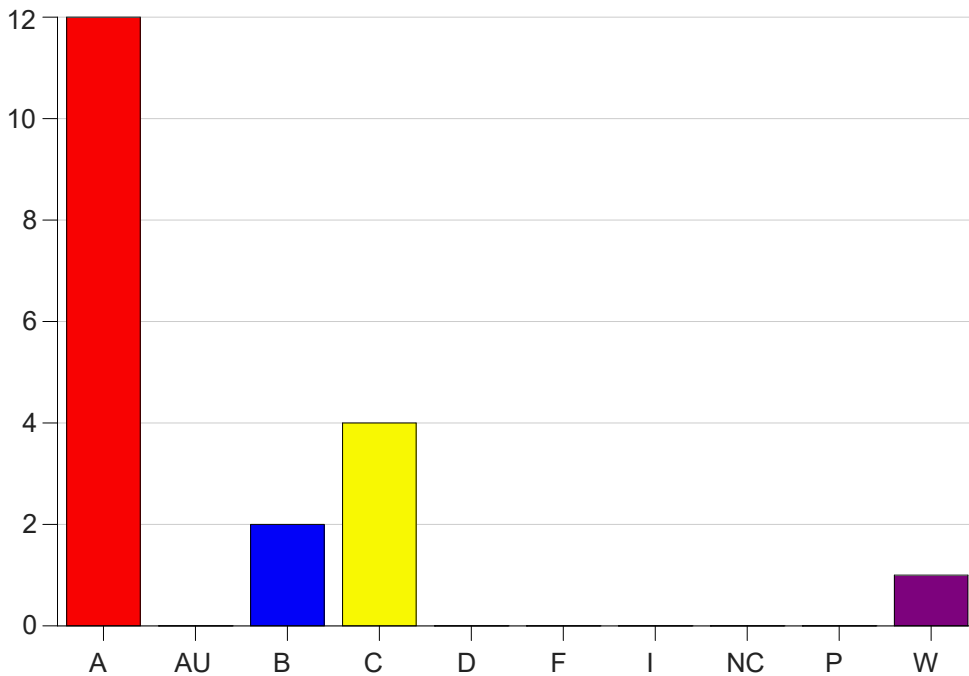

Louisiana State University Eunice

Grade Distribution by Course

2022 Spring Semester

May 25, 2022
11:25:09 AM

Course Work Course Number: CSC 2257

Course Work Count - All		A	AU	B	C	D	F	I	NC	P	W	Total
25	Cooper,L	12	0	2	4	0	0	0	0	0	1	19
Total		12	0	2	4	0	0	0	0	0	1	19