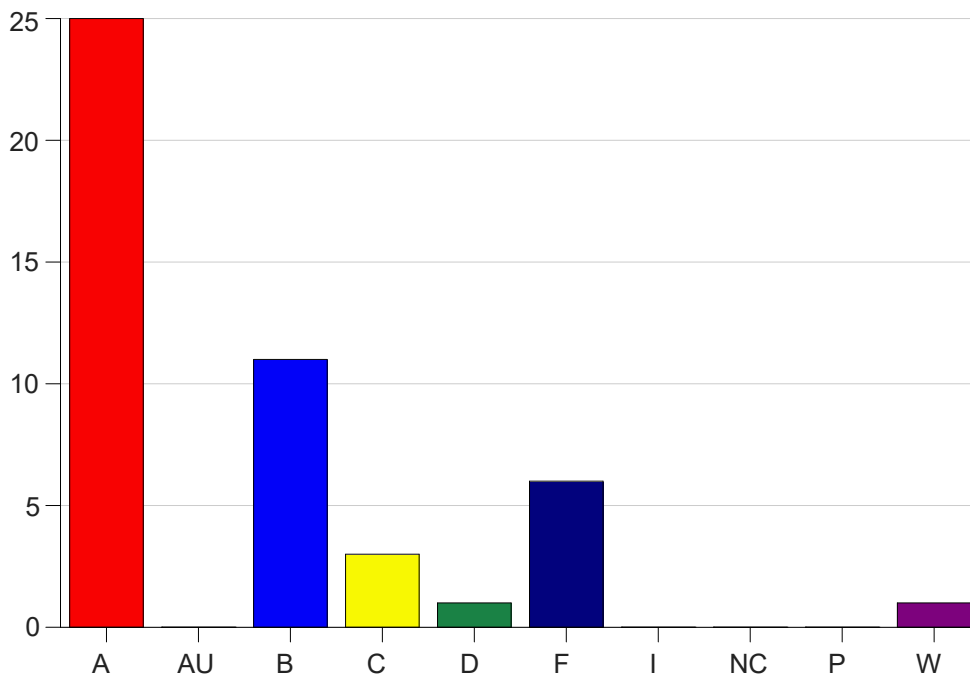

Louisiana State University Eunice

Grade Distribution by Course

2022 Spring Semester

May 25, 2022
11:25:09 AM

Course Work Course Number: ALLH1023

Course Work Count - All		A	AU	B	C	D	F	I	NC	P	W	Total
L1	Asbury, D	19	0	6	1	0	3	0	0	0	1	30
L6	Myers, W	6	0	5	2	1	3	0	0	0	0	17
Total		25	0	11	3	1	6	0	0	0	1	47