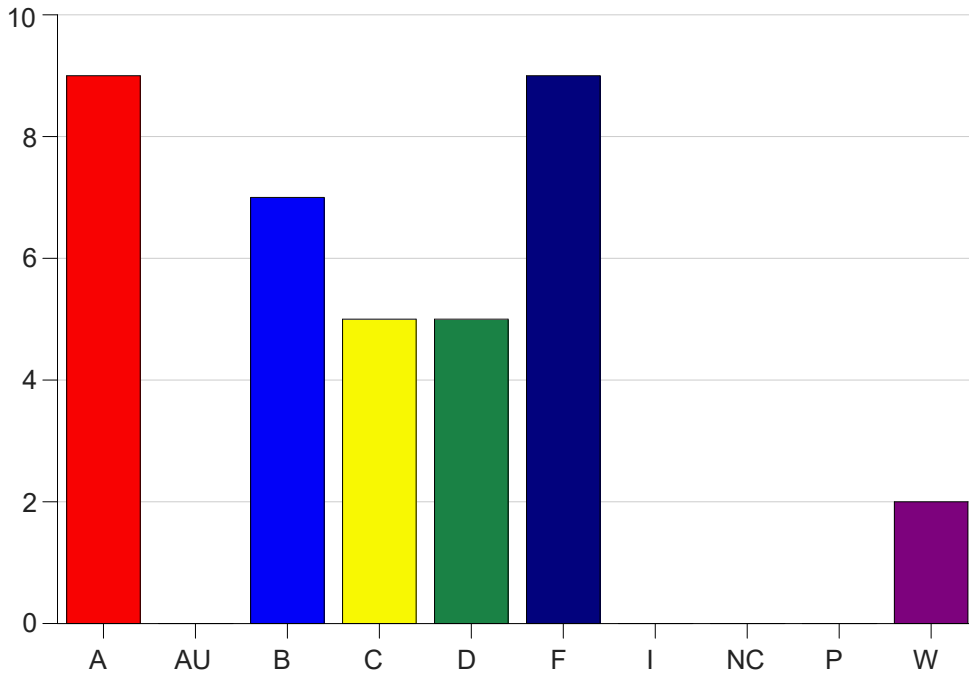

Louisiana State University Eunice

Grade Distribution by Course

2022 Spring Semester

May 25, 2022
11:25:09 AM

Course Work Course Number: HCM 2601

Course Work Count - All		A	AU	B	C	D	F	I	NC	P	W	Total
L1	Duet, B	1	0	2	2	1	2	0	0	0	2	10
L6	Duet, B	5	0	0	1	2	3	0	0	0	0	11
S1	Duet, B	3	0	5	2	2	4	0	0	0	0	16
Total		9	0	7	5	5	9	0	0	0	2	37