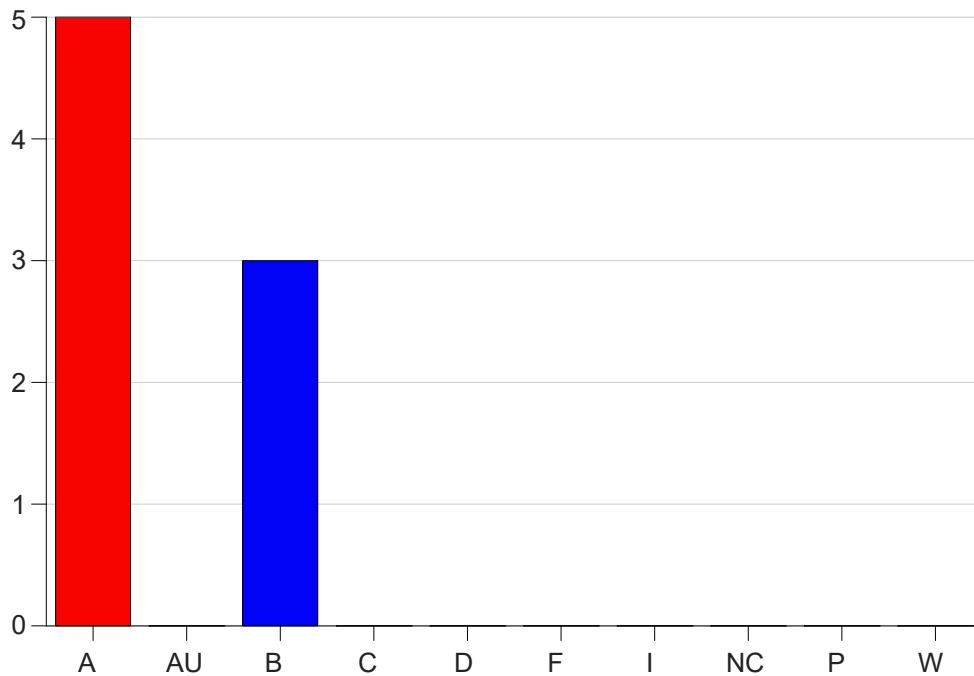

Louisiana State University Eunice

Grade Distribution by Course

2022 Spring Semester

May 25, 2022
11:25:09 AM

Course Work Course Number: DMS 2011

Course Work Count - All		A	AU	B	C	D	F	I	NC	P	W	Total
01	Leger,K	5	0	3	0	0	0	0	0	0	0	8
Total		5	0	3	0	0	0	0	0	0	0	8