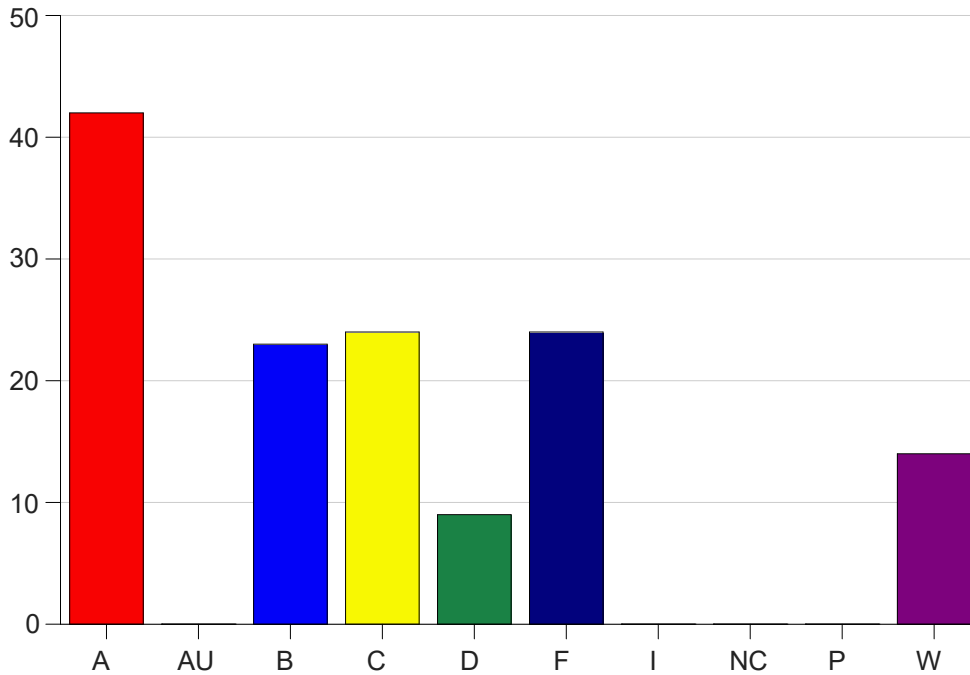

Louisiana State University Eunice

Grade Distribution by Course

2022 Spring Semester

May 25, 2022
11:25:09 AM

Course Work Course Number: PSYC2000

Course Work Count - All		A	AU	B	C	D	F	I	NC	P	W	Total
01	Trant,T	2	0	3	7	4	13	0	0	0	5	34
03	Narby,D	31	0	3	1	0	0	0	0	0	0	35
20	Trant,T	6	0	7	9	1	7	0	0	0	2	32
D1	Croad, C	0	0	2	3	0	0	0	0	0	0	5
L6	Trant,T	3	0	8	4	4	4	0	0	0	7	30
Total		42	0	23	24	9	24	0	0	0	14	136