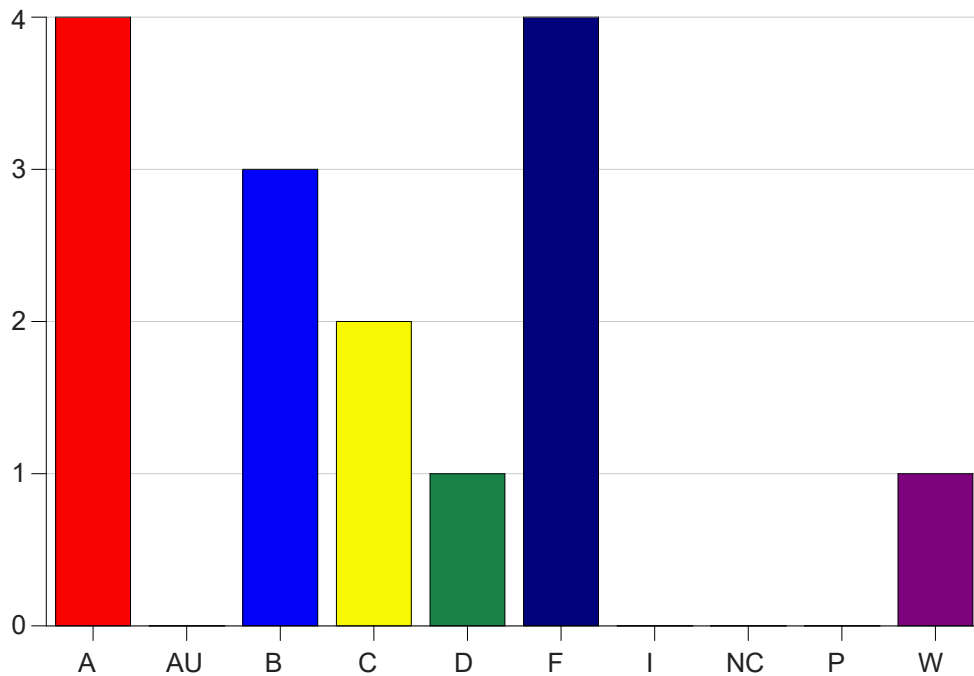

Louisiana State University Eunice

Grade Distribution by Course

2022 Spring Semester

May 25, 2022
11:25:09 AM

Course Work Course Number: BADM2050

Course Work Count - All		A	AU	B	C	D	F	I	NC	P	W	Total
25	Hedge, R.	4	0	3	2	1	4	0	0	0	1	15
Total		4	0	3	2	1	4	0	0	0	1	15