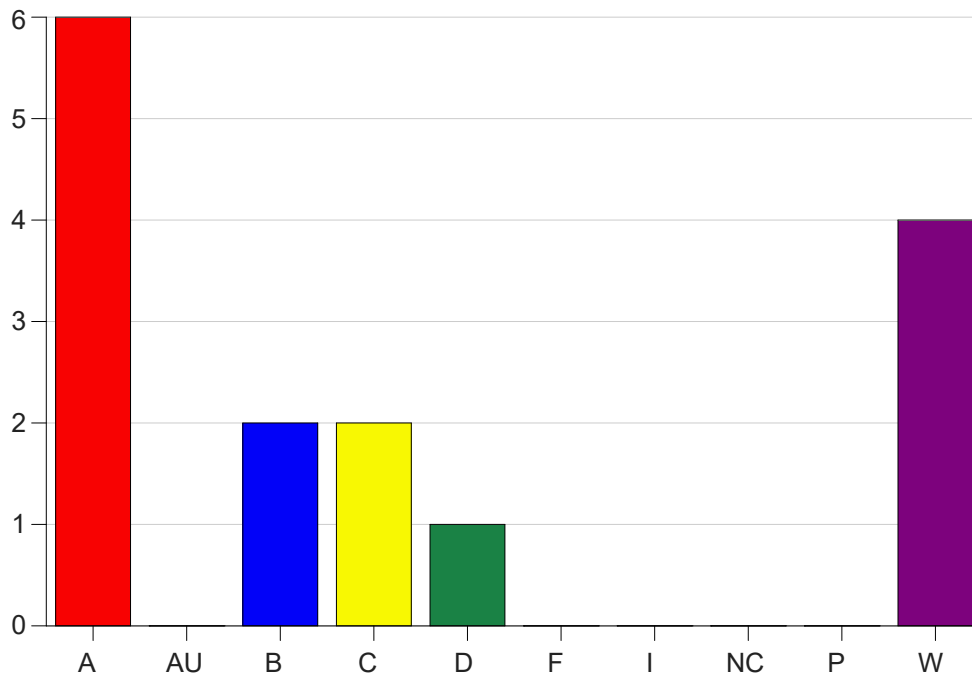

Louisiana State University Eunice

Grade Distribution by Course

2022 Spring Semester

May 25, 2022
11:25:09 AM

Course Work Course Number: CJ 2600

Course Work Count - All		A	AU	B	C	D	F	I	NC	P	W	Total
L6	Herko, J	6	0	2	2	1	0	0	0	0	4	15
Total		6	0	2	2	1	0	0	0	0	4	15