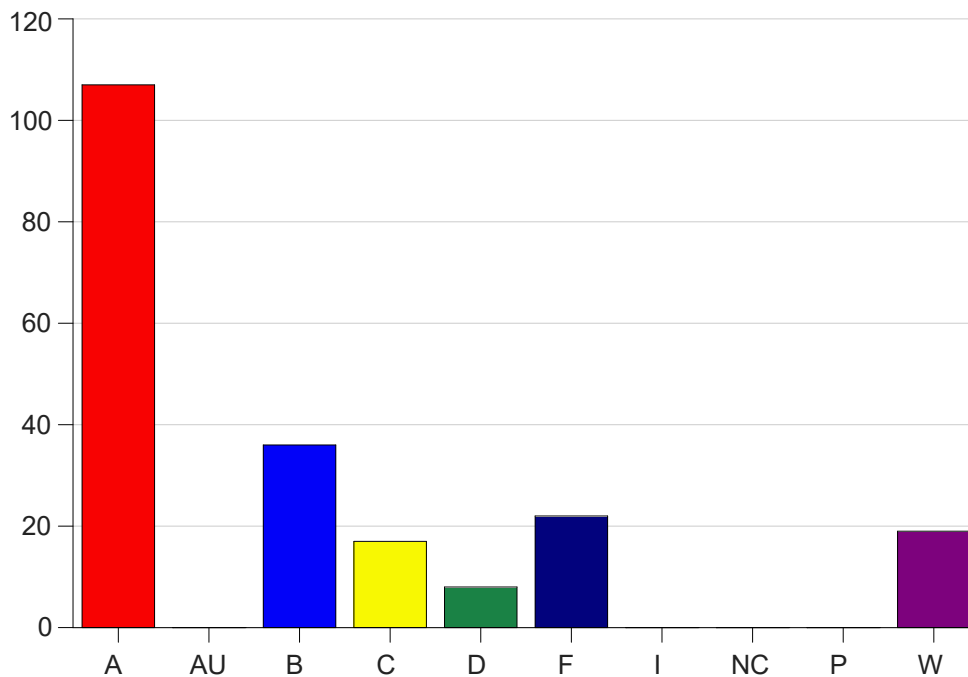

Louisiana State University Eunice

Grade Distribution by Course

2022 Spring Semester

May 25, 2022
11:25:09 AM

Course Work Course Number: PSYC2070

Course Work Count - All		A	AU	B	C	D	F	I	NC	P	W	Total
01	Narby,D	26	0	3	2	3	2	0	0	0	3	39
02	Narby,D	21	0	7	3	0	3	0	0	0	1	35
04	Trant,T	1	0	2	8	3	7	0	0	0	7	28
20	Myers, B	3	0	16	4	1	7	0	0	0	1	32
21	Narby,D	25	0	7	0	1	2	0	0	0	5	40
C1	Narby,D	31	0	1	0	0	1	0	0	0	2	35
Total		107	0	36	17	8	22	0	0	0	19	209