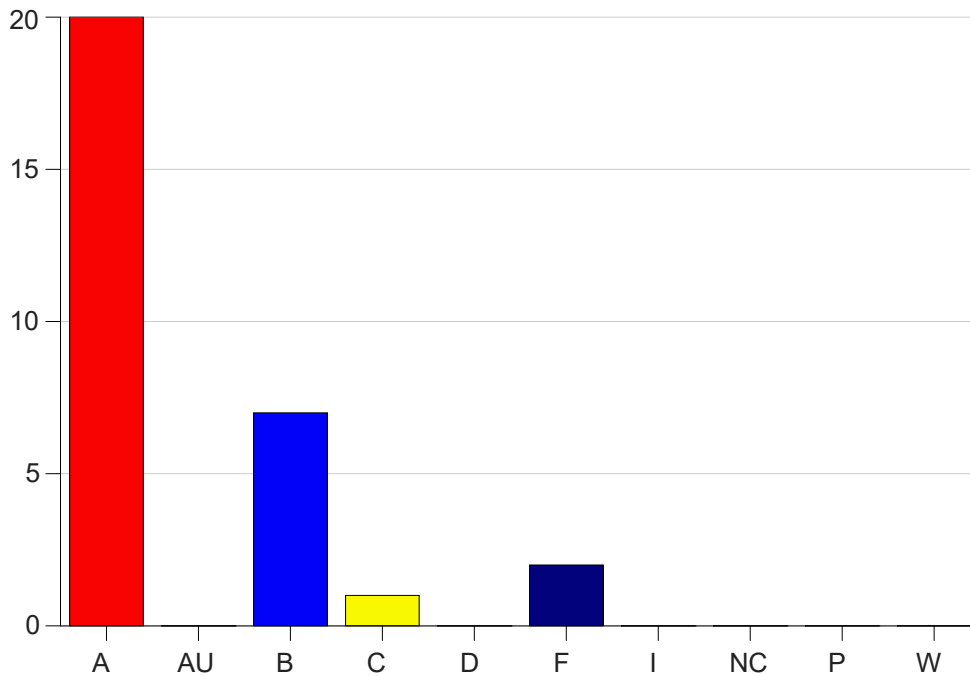

Louisiana State University Eunice

Grade Distribution by Course

2022 Spring Semester

May 25, 2022
11:25:09 AM

Course Work Course Number: EDCI2700

Course Work Count - All		A	AU	B	C	D	F	I	NC	P	W	Total
25	Gonzalez,L	20	0	7	1	0	2	0	0	0	0	30
Total		20	0	7	1	0	2	0	0	0	0	30