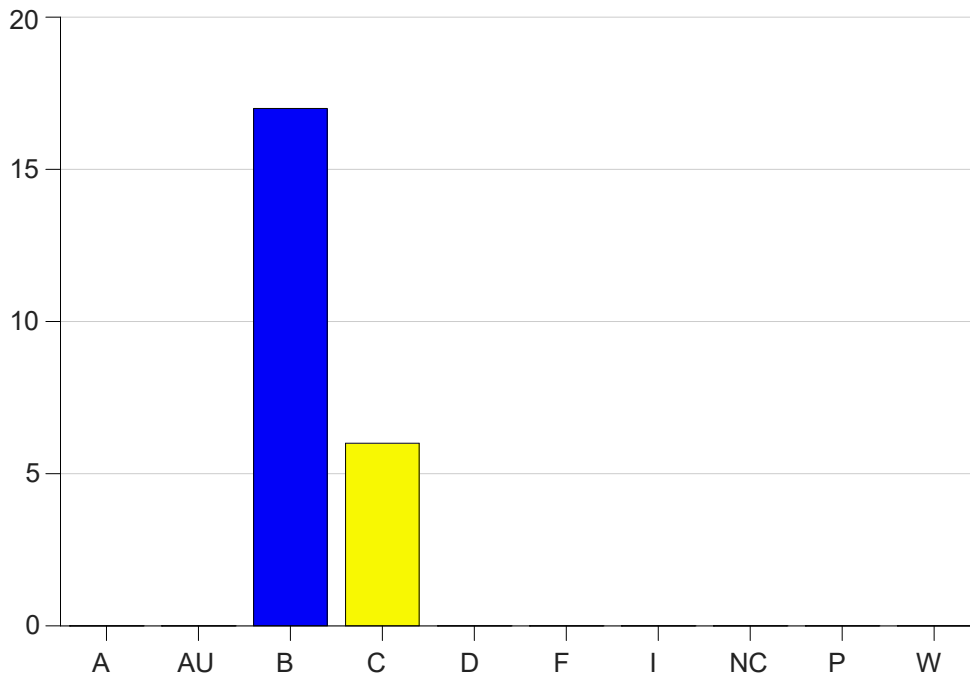

Louisiana State University Eunice

Grade Distribution by Course

2022 Spring Semester

May 25, 2022
11:25:09 AM

Course Work Course Number: NURS2432

Course Work Count - All		A	AU	B	C	D	F	I	NC	P	W	Total
25	Moore, B	0	0	17	6	0	0	0	0	0	0	23
Total		0	0	17	6	0	0	0	0	0	0	23