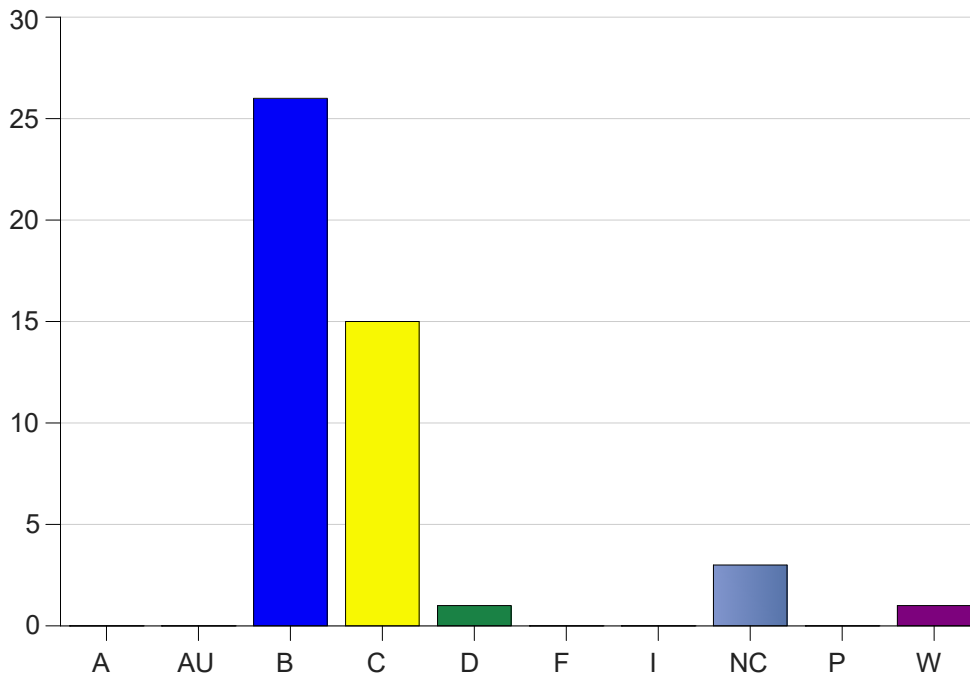

Louisiana State University Eunice

Grade Distribution by Course

2022 Spring Semester

May 25, 2022
11:25:09 AM

Course Work Course Number: NURS1232

Course Work Count - All		A	AU	B	C	D	F	I	NC	P	W	Total
01	Foreman,M	0	0	26	15	1	0	0	3	0	1	46
Total		0	0	26	15	1	0	0	3	0	1	46