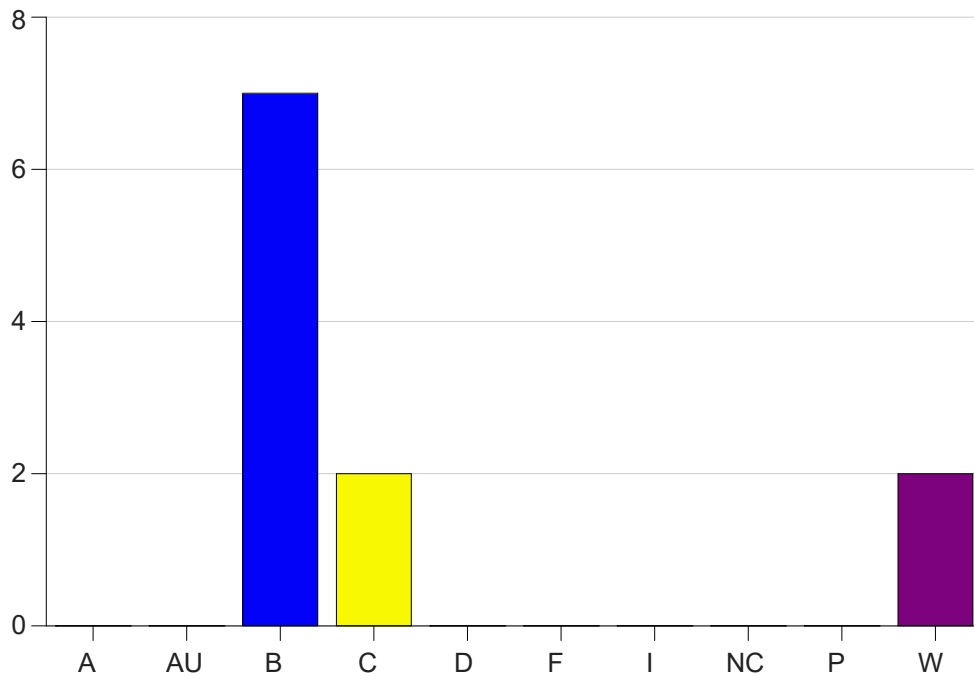

Louisiana State University Eunice

Grade Distribution by Course

2022 Spring Semester

May 25, 2022
11:25:09 AM

Course Work Course Number: SURT1240

Course Work Count - All		A	AU	B	C	D	F	I	NC	P	W	Total
01	Guillory,K	0	0	7	2	0	0	0	0	0	2	11
Total		0	0	7	2	0	0	0	0	0	2	11