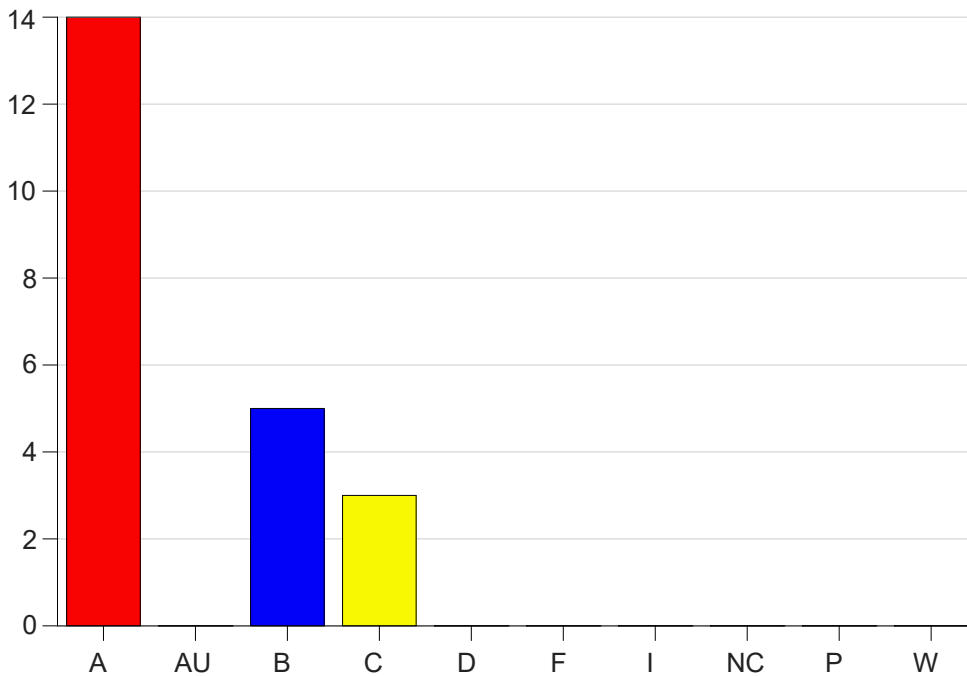

Louisiana State University Eunice

Grade Distribution by Course

2022 Spring Semester

May 25, 2022
11:25:09 AM

Course Work Course Number: RADT2093

Course Work Count - All		A	AU	B	C	D	F	I	NC	P	W	Total
91	Dustin,M	14	0	5	3	0	0	0	0	0	0	22
Total		14	0	5	3	0	0	0	0	0	0	22