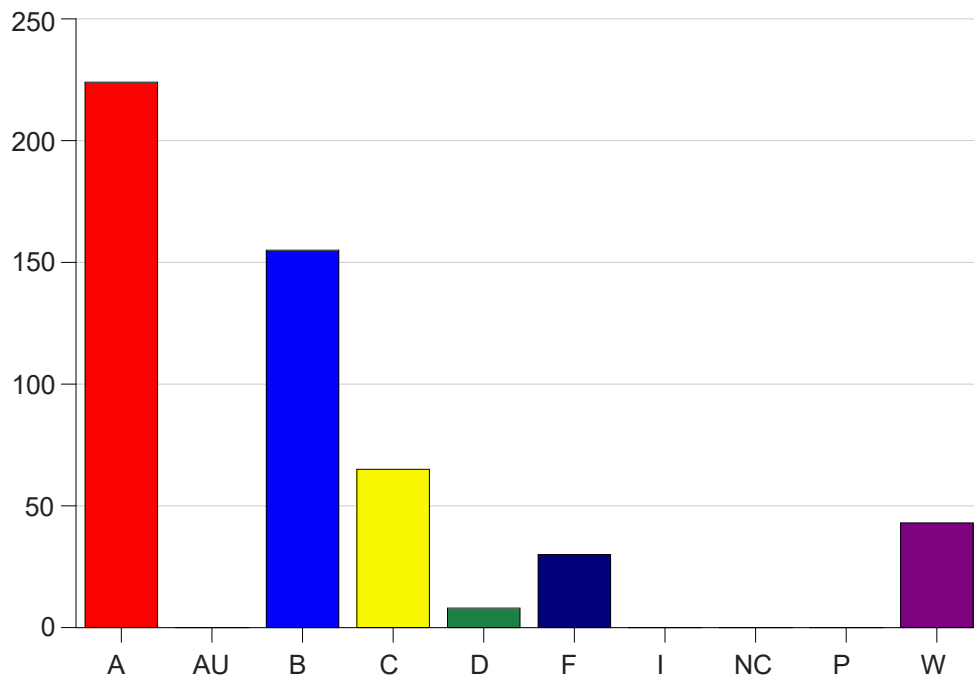

Louisiana State University Eunice

Grade Distribution by Course

2022 Spring Semester

May 25, 2022
11:25:09 AM