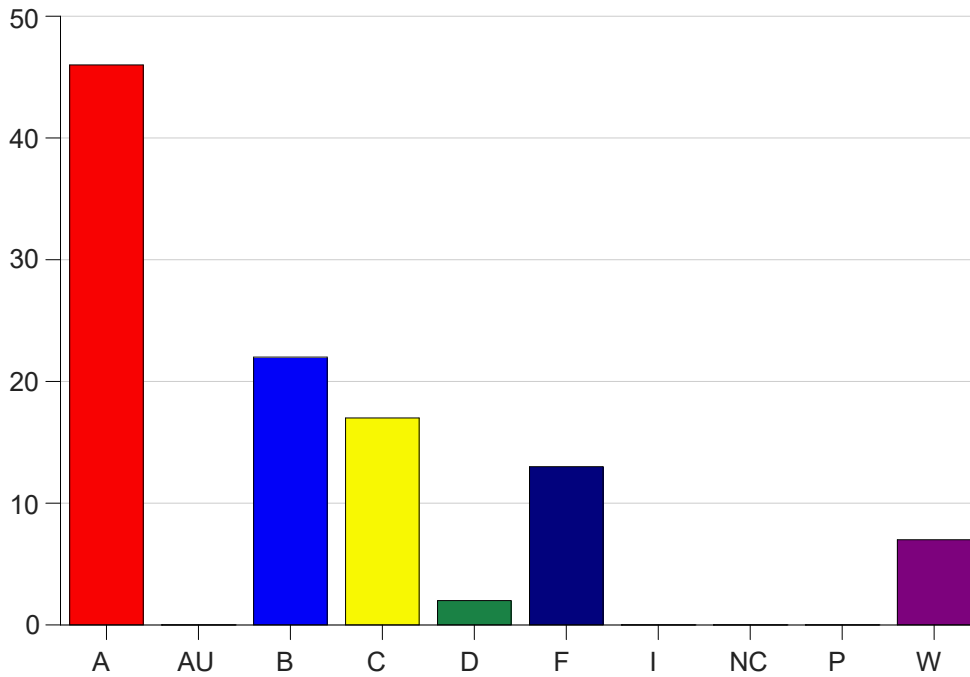

Louisiana State University Eunice

Grade Distribution by Course

2022 Spring Semester

May 25, 2022
11:25:09 AM

Course Work Course Number: BADM1001

Course Work Count - All		A	AU	B	C	D	F	I	NC	P	W	Total
01	Beshears,M	15	0	2	1	0	4	0	0	0	1	23
02	May,N	13	0	4	4	0	2	0	0	0	2	25
25	Soileau, J	8	0	8	6	2	4	0	0	0	1	29
26	Thibodeaux	10	0	8	6	0	3	0	0	0	3	30
Total		46	0	22	17	2	13	0	0	0	7	107