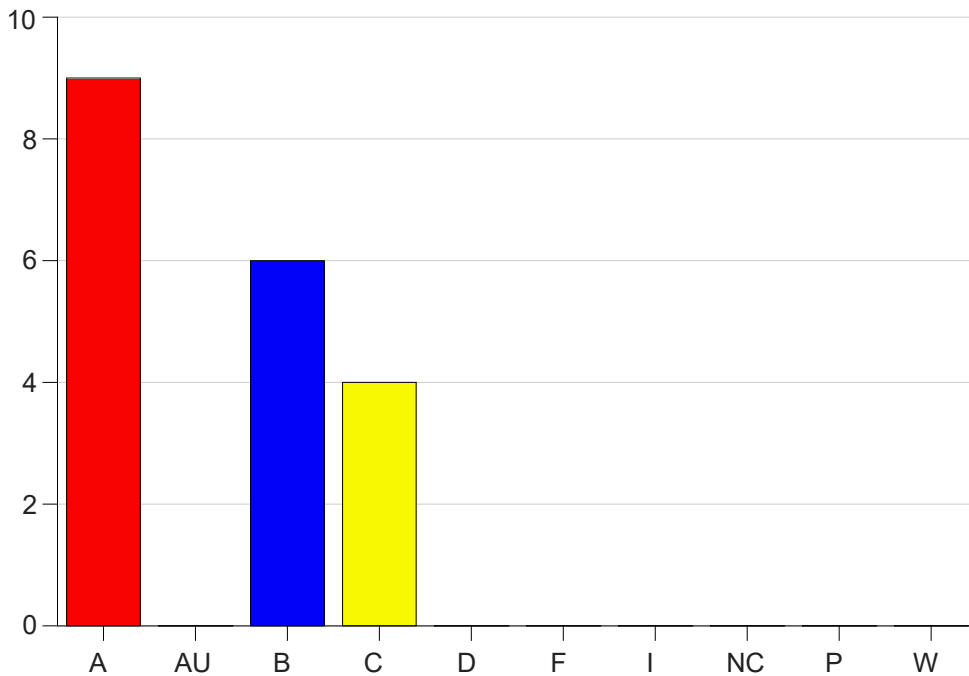

Louisiana State University Eunice

Grade Distribution by Course

2022 Spring Semester

May 25, 2022
11:25:09 AM

Course Work Course Number: ENGL2027

Course Work Count - All		A	AU	B	C	D	F	I	NC	P	W	Total
01	Cavell,M	9	0	6	4	0	0	0	0	0	0	19
Total		9	0	6	4	0	0	0	0	0	0	19