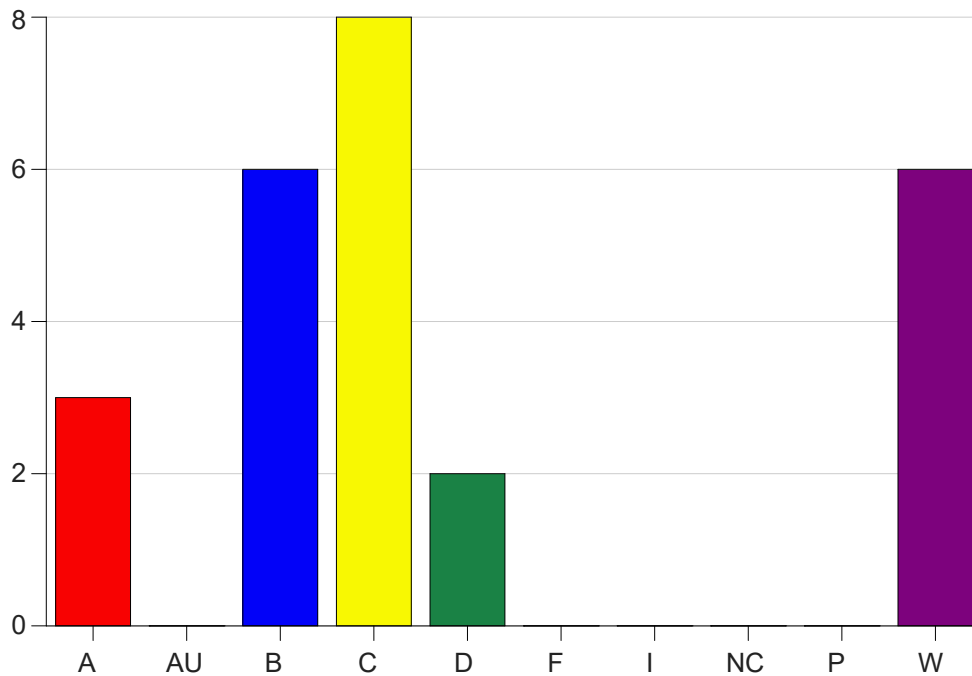

Louisiana State University Eunice

Grade Distribution by Course

2022 Spring Semester

May 25, 2022
11:25:09 AM

Course Work Course Number: MATH1431

Course Work Count - All		A	AU	B	C	D	F	I	NC	P	W	Total
01	Jean, J	3	0	6	8	2	0	0	0	0	6	25
Total		3	0	6	8	2	0	0	0	0	6	25