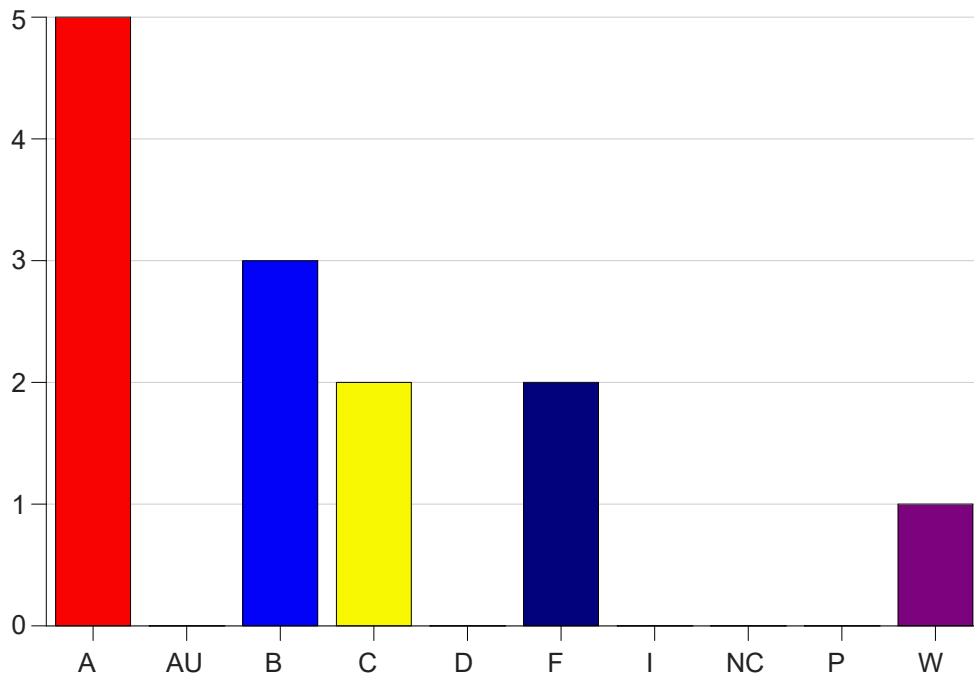

Louisiana State University Eunice

Grade Distribution by Course

2022 Spring Semester

May 25, 2022
11:25:09 AM

Course Work Course Number: MKTG2999

Course Work Count - All		A	AU	B	C	D	F	I	NC	P	W	Total
25	Reed, D	5	0	3	2	0	2	0	0	0	1	13
Total		5	0	3	2	0	2	0	0	0	1	13