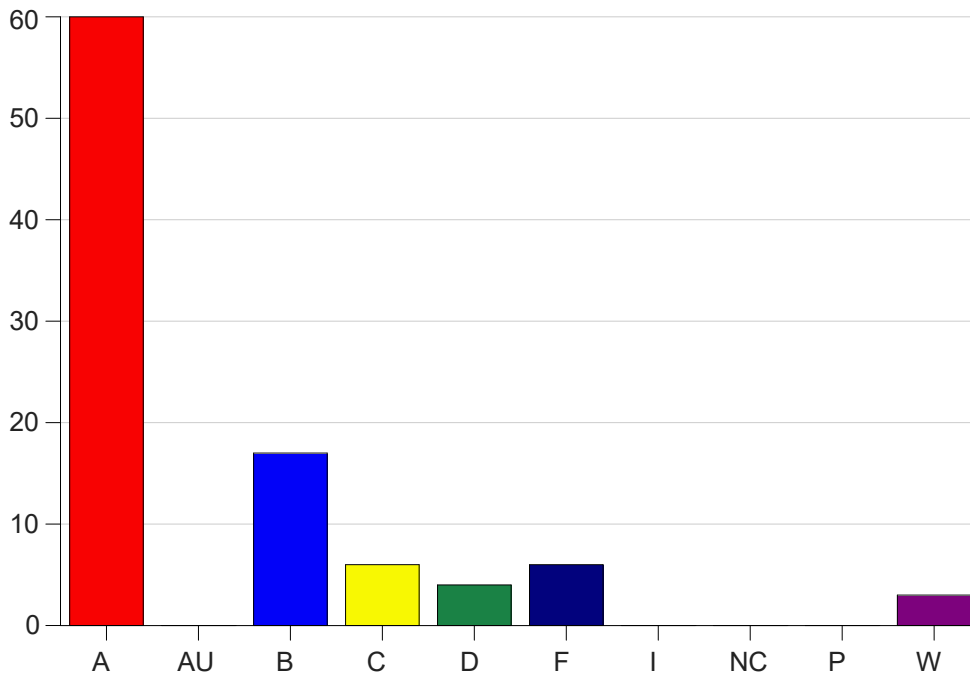

Louisiana State University Eunice

Grade Distribution by Course

2022 Spring Semester

May 25, 2022
11:25:09 AM

Course Work Course Number: GEOG1001

Course Work Count - All		A	AU	B	C	D	F	I	NC	P	W	Total
25	Ardoin,J	21	0	8	3	1	2	0	0	0	0	35
26	Ardoin,J	20	0	6	2	0	3	0	0	0	1	32
L6	Ardoin,J	19	0	3	1	3	1	0	0	0	2	29
Total		60	0	17	6	4	6	0	0	0	3	96