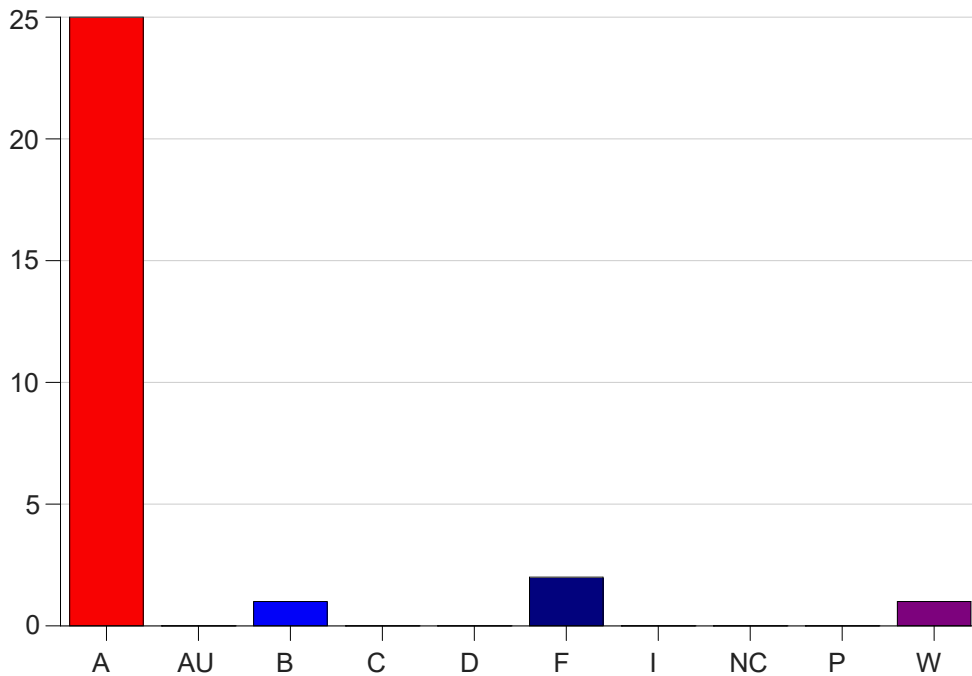

Louisiana State University Eunice

Grade Distribution by Course

2022 Spring Semester

May 25, 2022
11:25:09 AM

Course Work Course Number: POLS2051

Course Work Count - All		A	AU	B	C	D	F	I	NC	P	W	Total
L1	Stewart,R	25	0	1	0	0	2	0	0	0	1	29
Total		25	0	1	0	0	2	0	0	0	1	29