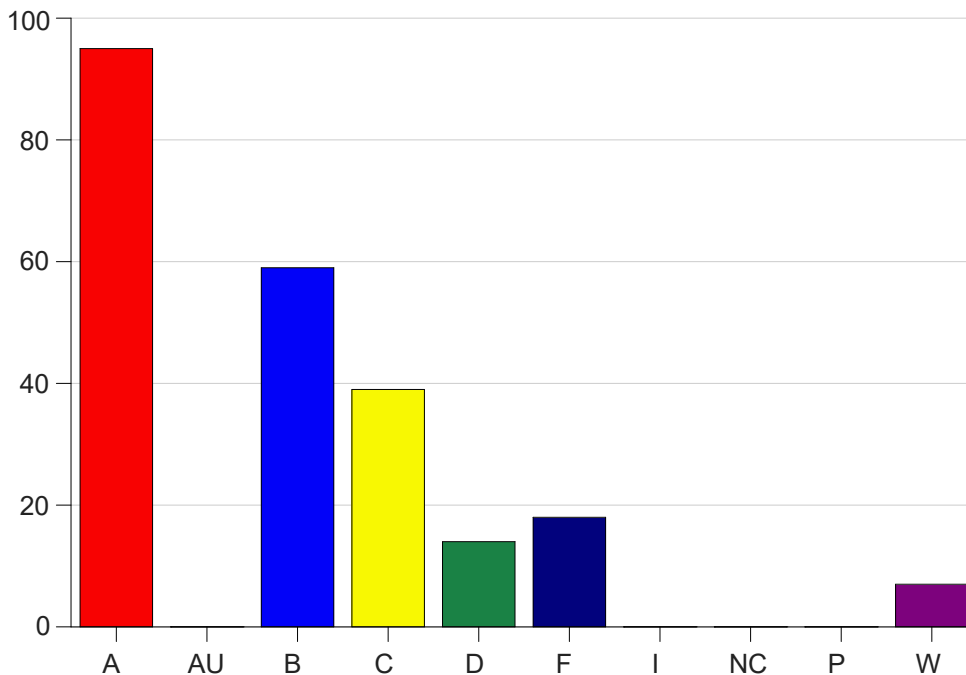

Louisiana State University Eunice

Grade Distribution by Course

2022 Spring Semester

May 25, 2022
11:25:09 AM

Course Work Course Number: MUS 1751

Course Work Count - All		A	AU	B	C	D	F	I	NC	P	W	Total
25	Jones,Clin	24	0	3	1	4	3	0	0	0	0	35
26	Jones,Clin	25	0	4	1	1	1	0	0	0	2	34
27	Jones,Clin	23	0	7	3	1	1	0	0	0	0	35
28	Locy,R	3	0	12	11	3	3	0	0	0	2	34
C1	Locy,R	2	0	7	17	4	4	0	0	0	1	35
C6	Locy,R	0	0	14	5	1	6	0	0	0	2	28
D2	Goldman, L	18	0	12	1	0	0	0	0	0	0	31
Total		95	0	59	39	14	18	0	0	0	7	232