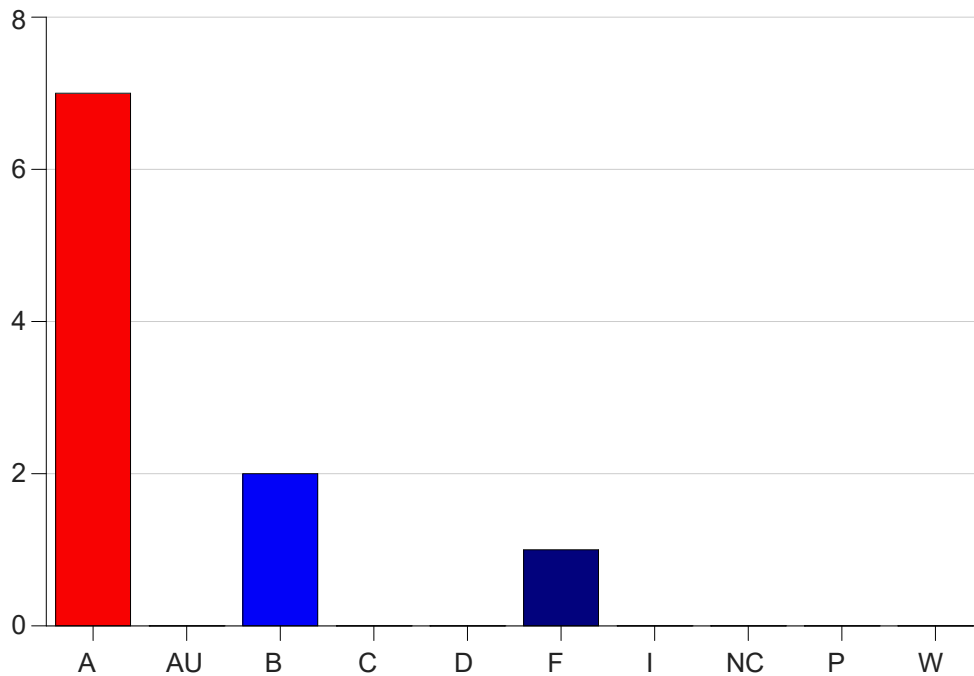

Louisiana State University Eunice

Grade Distribution by Course

2022 Spring Semester

May 25, 2022
11:25:09 AM

Course Work Course Number: CSC 2265

Course Work Count - All		A	AU	B	C	D	F	I	NC	P	W	Total
01	Seeder, L	7	0	2	0	0	1	0	0	0	0	10
Total		7	0	2	0	0	1	0	0	0	0	10