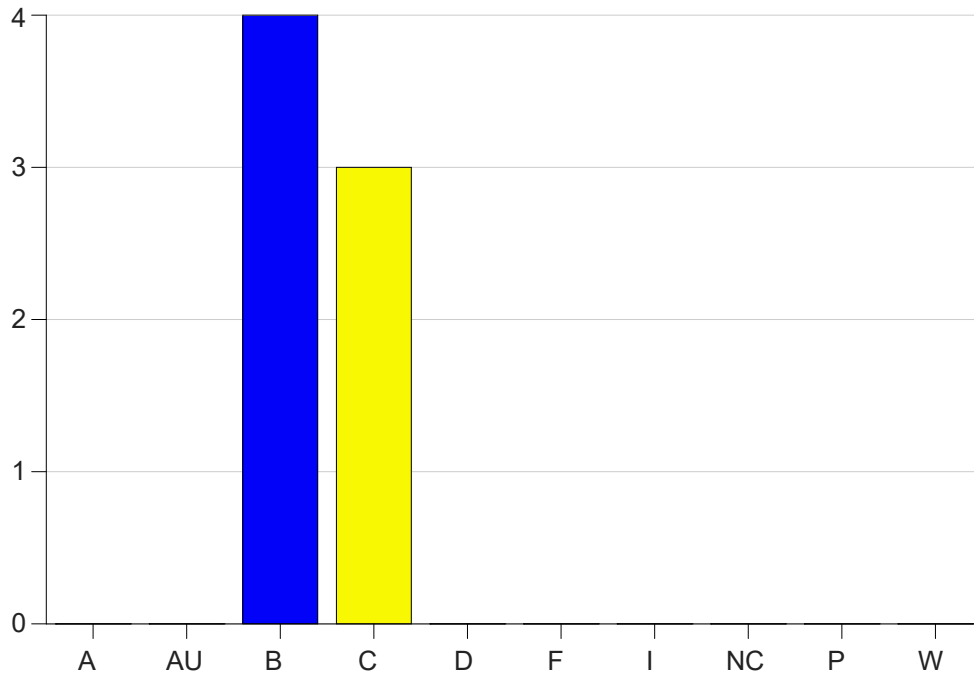

Louisiana State University Eunice

Grade Distribution by Course

2022 Spring Semester

May 25, 2022
11:25:09 AM

Course Work Course Number: NURS2452

Course Work Count - All		A	AU	B	C	D	F	I	NC	P	W	Total
25	Moore, B	0	0	4	3	0	0	0	0	0	0	7
Total		0	0	4	3	0	0	0	0	0	0	7