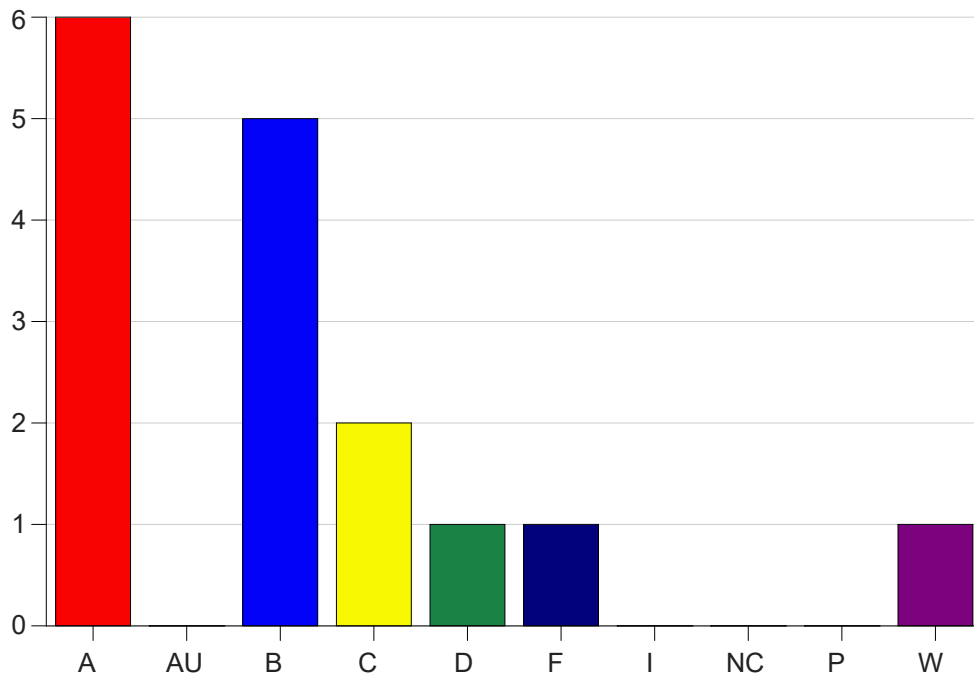

Louisiana State University Eunice

Grade Distribution by Course

2022 Spring Semester

May 25, 2022
11:25:09 AM

Course Work Course Number: ALLH2625

Course Work Count - All		A	AU	B	C	D	F	I	NC	P	W	Total
S1	Massy,J	6	0	5	2	1	1	0	0	0	1	16
Total		6	0	5	2	1	1	0	0	0	1	16