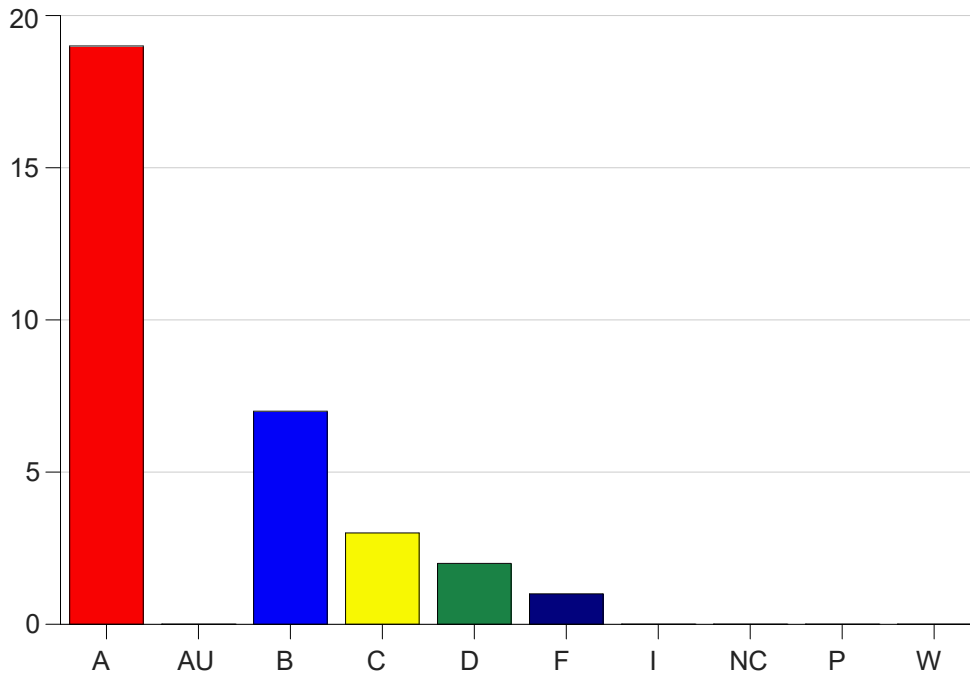

Louisiana State University Eunice

Grade Distribution by Course

2022 Spring Semester

May 25, 2022
11:25:09 AM

Course Work Course Number: ALLH1025

Course Work Count - All		A	AU	B	C	D	F	I	NC	P	W	Total
L6	Asbury,D	9	0	3	0	0	0	0	0	0	0	12
S1	Myers, W	10	0	4	3	2	1	0	0	0	0	20
Total		19	0	7	3	2	1	0	0	0	0	32