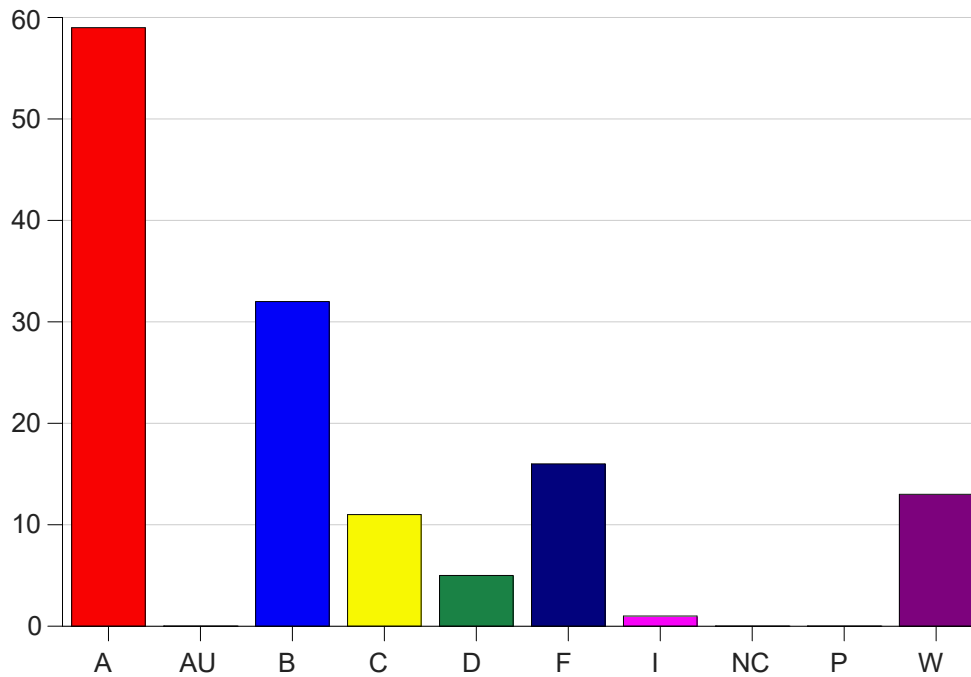

Louisiana State University Eunice

Grade Distribution by Course

2022 Spring Semester

May 25, 2022
11:25:09 AM

Course Work Course Number: HIST1003

Course Work Count - All		A	AU	B	C	D	F	I	NC	P	W	Total
01	Baltakis,A	4	0	4	2	2	7	0	0	0	2	21
02	Baltakis,A	1	0	6	1	1	1	0	0	0	6	16
D2	Sellers,W	39	0	3	2	0	0	0	0	0	0	44
D3	Smith,H	13	0	8	2	1	0	0	0	0	0	24
L6	Alleman,M	2	0	11	4	1	8	1	0	0	5	32
Total		59	0	32	11	5	16	1	0	0	13	137