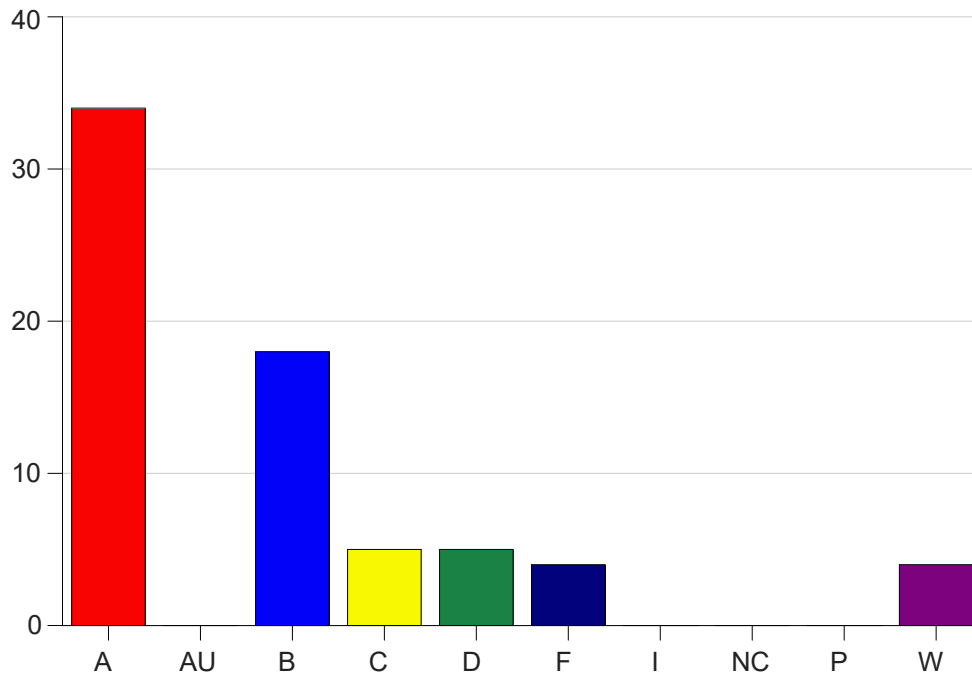

Louisiana State University Eunice

Grade Distribution by Course

2022 Spring Semester

May 25, 2022
11:25:09 AM

Course Work Course Number: RADT1000

Course Work Count - All		A	AU	B	C	D	F	I	NC	P	W	Total
25	Sonnier,A	17	0	5	0	1	0	0	0	0	1	24
26	Sonnier,A	9	0	8	3	2	2	0	0	0	2	26
27	Sonnier,A	8	0	5	2	2	2	0	0	0	1	20
Total		34	0	18	5	5	4	0	0	0	4	70