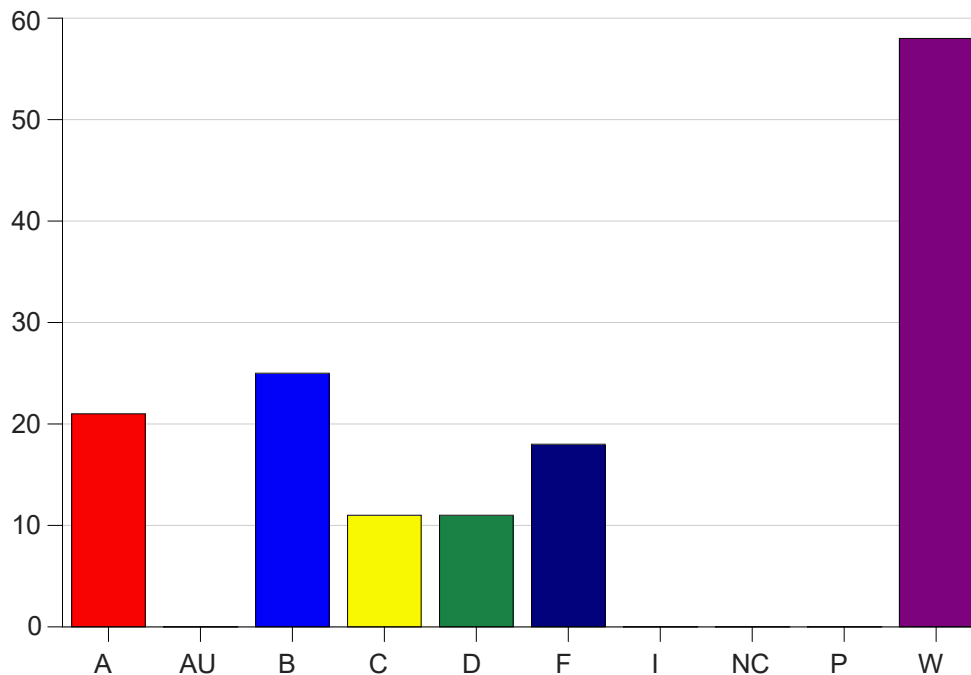

Louisiana State University Eunice

Grade Distribution by Course

2022 Spring Semester

May 25, 2022
11:25:09 AM

Course Work Course Number: BIOL1161

Course Work Count - All		A	AU	B	C	D	F	I	NC	P	W	Total
90	Cordes,J	2	0	5	0	0	7	0	0	0	11	25
91	Vidrine,M	5	0	4	2	2	1	0	0	0	14	28
92	Cordes,J	1	0	1	0	1	2	0	0	0	4	9
93	RobichauxS	5	0	7	3	4	2	0	0	0	9	30
94	Cordes,J	1	0	3	1	2	3	0	0	0	8	18
95	Beshera, K	2	0	1	2	0	2	0	0	0	0	7
96	Cordes,J	5	0	4	3	2	1	0	0	0	12	27
Total		21	0	25	11	11	18	0	0	0	58	144