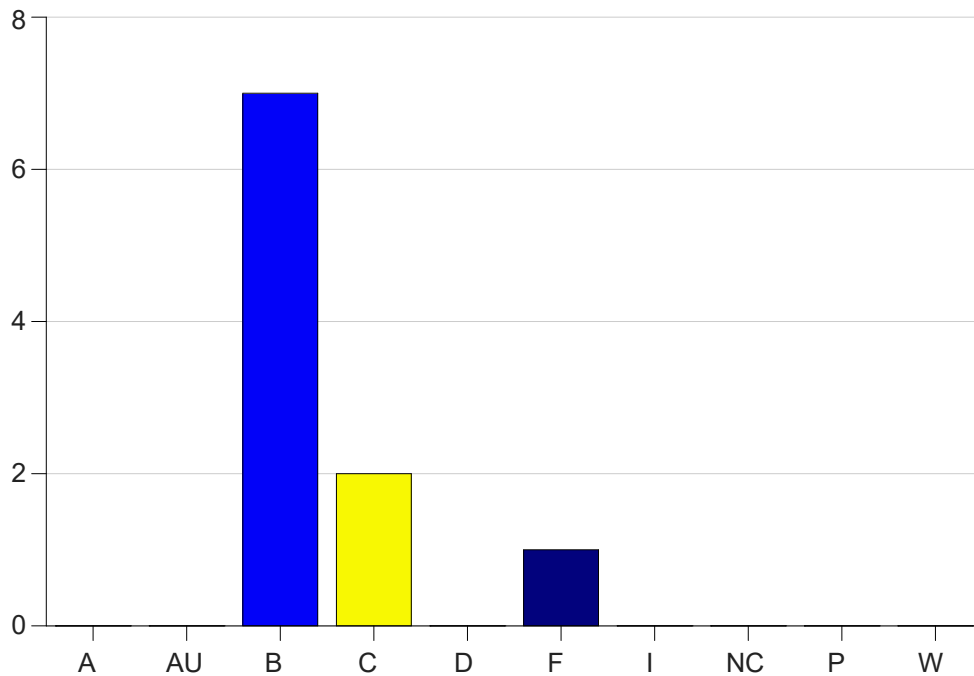

Louisiana State University Eunice

Grade Distribution by Course

2022 Spring Semester

May 25, 2022
11:25:09 AM

Course Work Course Number: NURS2350

Course Work Count - All		A	AU	B	C	D	F	I	NC	P	W	Total
01	Brand, C	0	0	7	2	0	1	0	0	0	0	10
Total		0	0	7	2	0	1	0	0	0	0	10