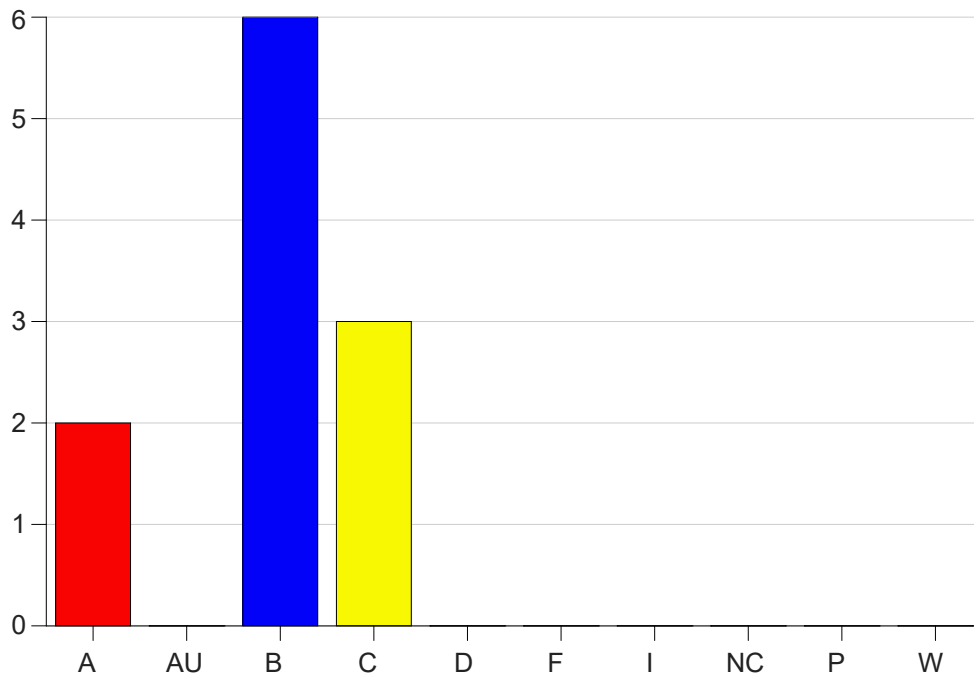

Louisiana State University Eunice

Grade Distribution by Course

2022 Spring Semester

May 25, 2022
11:25:09 AM

Course Work Course Number: CSC 2330

Course Work Count - All		A	AU	B	C	D	F	I	NC	P	W	Total
01	Seeder, L	2	0	6	3	0	0	0	0	0	0	11
Total		2	0	6	3	0	0	0	0	0	0	11