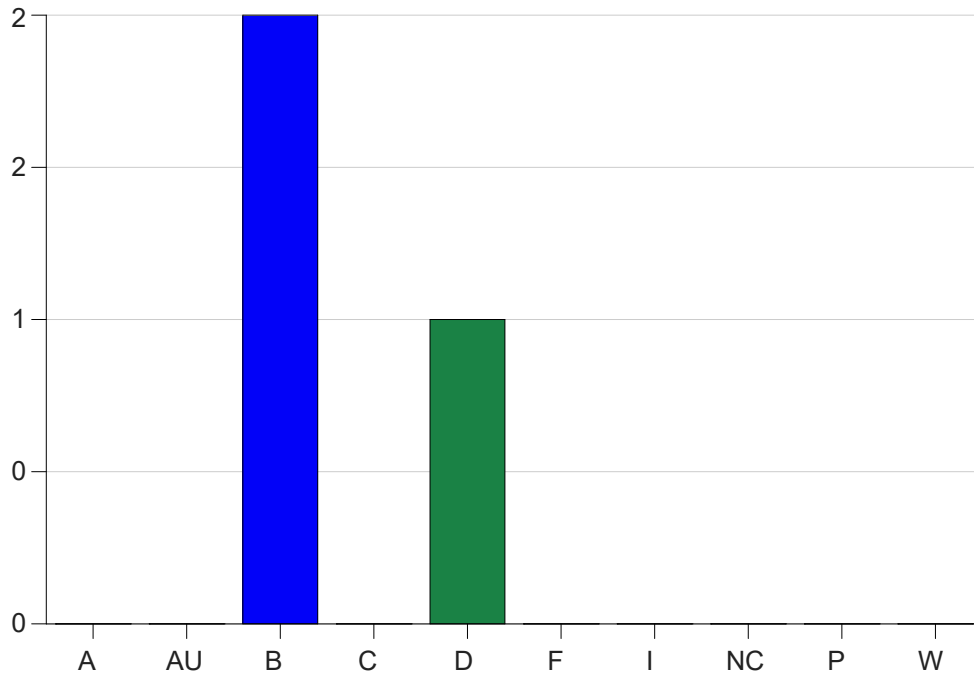

Louisiana State University Eunice

Grade Distribution by Course

2022 Spring Semester

May 25, 2022
11:25:09 AM

Course Work Course Number: FIN 2030

Course Work Count - All		A	AU	B	C	D	F	I	NC	P	W	Total
25	Duet, B	0	0	2	0	1	0	0	0	0	0	3
Total		0	0	2	0	1	0	0	0	0	0	3