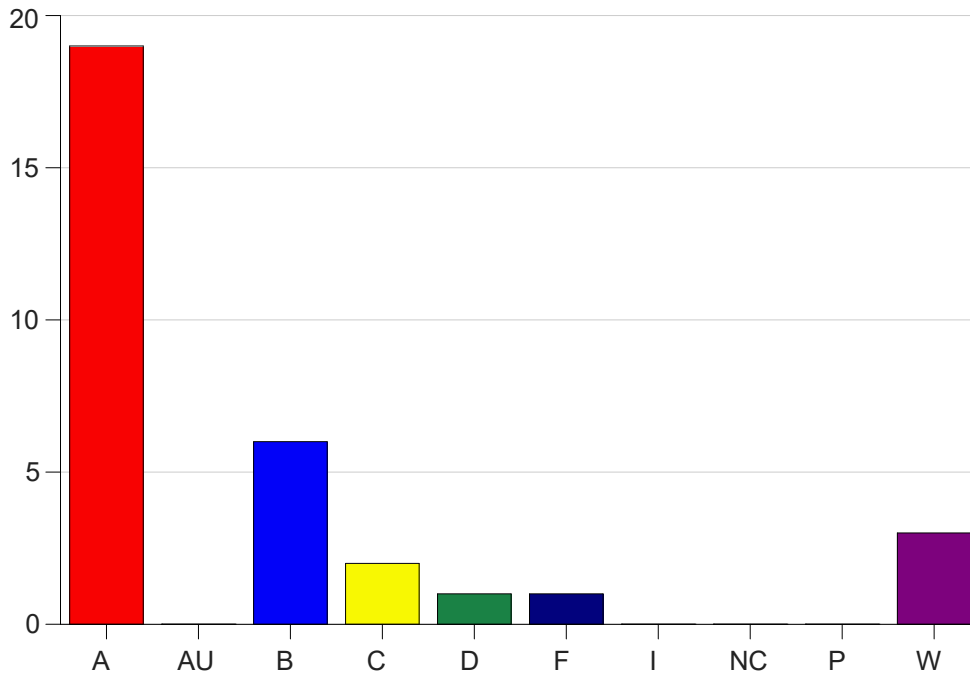

Louisiana State University Eunice

Grade Distribution by Course

2022 Spring Semester

May 25, 2022
11:25:09 AM

Course Work Course Number: ECON2010

Course Work Count - All		A	AU	B	C	D	F	I	NC	P	W	Total
25	Bahloul, T	15	0	5	2	1	1	0	0	0	2	26
C6	Bahloul, T	4	0	1	0	0	0	0	0	0	1	6
Total		19	0	6	2	1	1	0	0	0	3	32