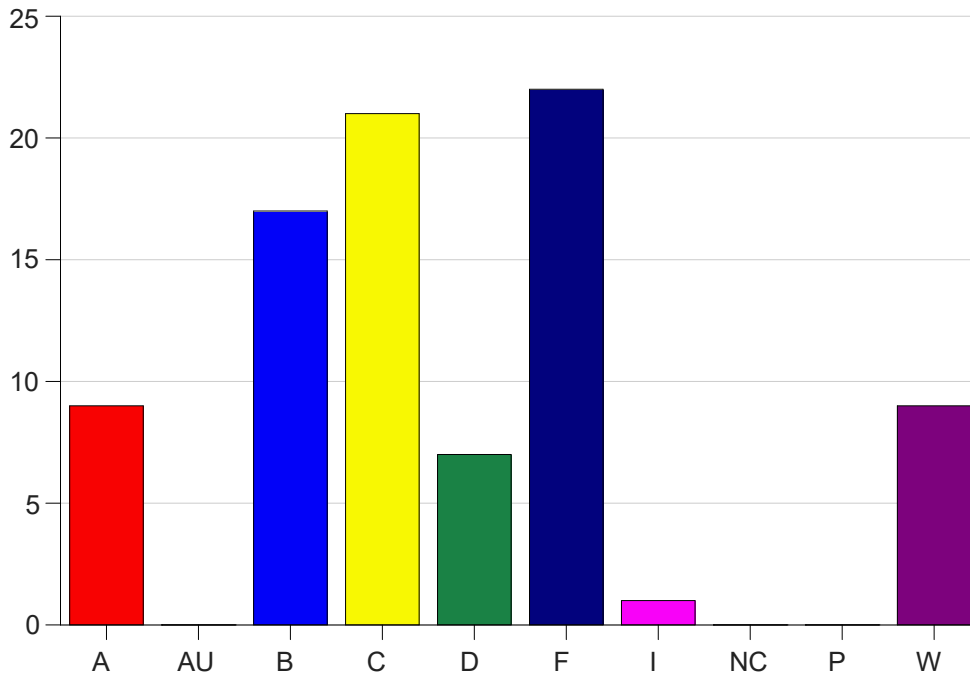

Louisiana State University Eunice

Grade Distribution by Course

2022 Spring Semester

May 25, 2022
11:25:09 AM

Course Work Course Number: MATH0021

Course Work Count - All		A	AU	B	C	D	F	I	NC	P	W	Total
01	Miller, C	0	0	5	6	4	5	0	0	0	3	23
25	Henry, H	7	0	5	5	2	9	0	0	0	3	31
80	Vidrine, J	1	0	3	7	0	4	1	0	0	3	19
A1	Semones, G	1	0	4	3	1	4	0	0	0	0	13
Total		9	0	17	21	7	22	1	0	0	9	86