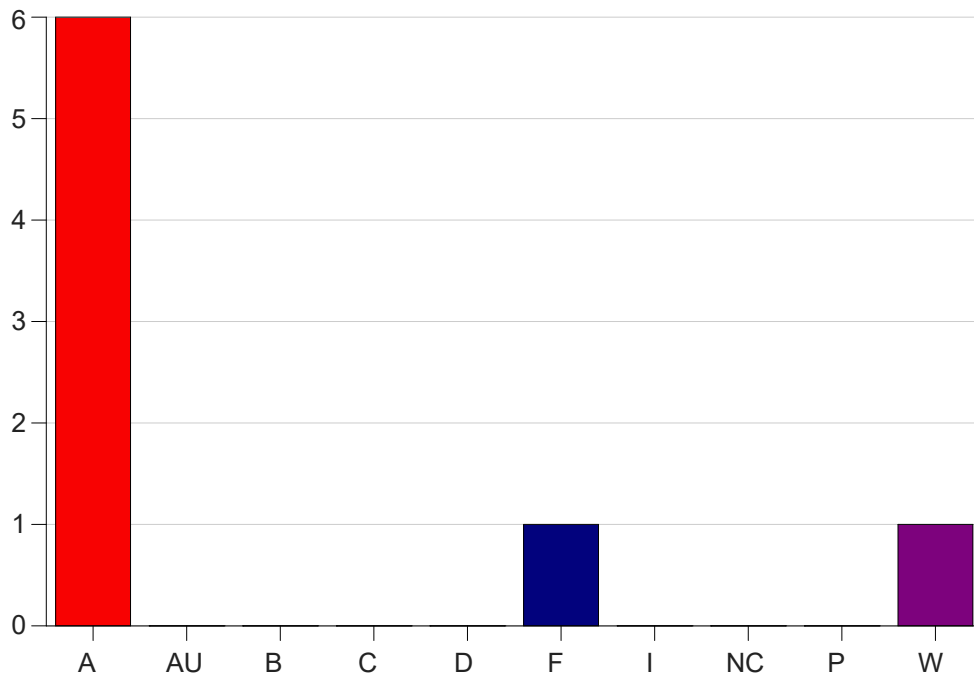

Louisiana State University Eunice

Grade Distribution by Course

2022 Spring Semester

May 25, 2022
11:25:09 AM

Course Work Course Number: PBSA2200

Course Work Count - All		A	AU	B	C	D	F	I	NC	P	W	Total
C6	Hally,R	6	0	0	0	0	1	0	0	0	1	8
Total		6	0	0	0	0	1	0	0	0	1	8