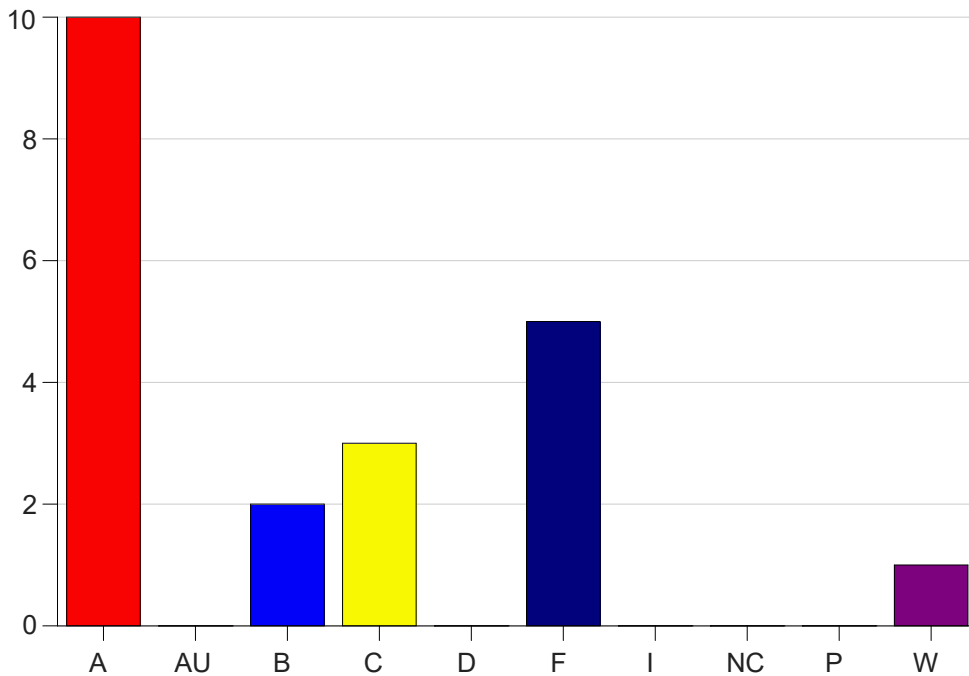

Louisiana State University Eunice

Grade Distribution by Course

2022 Spring Semester

May 25, 2022
11:25:09 AM

Course Work Course Number: ALLH1800

Course Work Count - All		A	AU	B	C	D	F	I	NC	P	W	Total
S1	Warner,K	10	0	2	3	0	5	0	0	0	1	21
Total		10	0	2	3	0	5	0	0	0	1	21