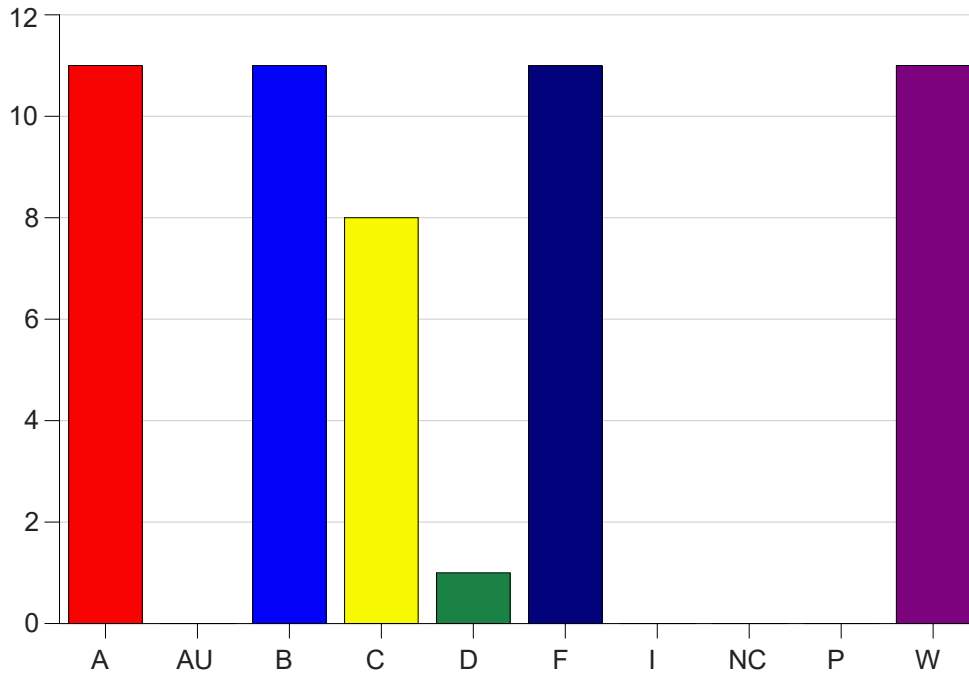

Louisiana State University Eunice

Grade Distribution by Course

2022 Spring Semester

May 25, 2022
11:25:09 AM

Course Work Course Number: CJ 1107

Course Work Count - All		A	AU	B	C	D	F	I	NC	P	W	Total
L1	Herko, J	4	0	5	1	0	2	0	0	0	6	18
L6	Ryerson,D	6	0	6	4	1	4	0	0	0	1	22
S1	Gontz, S	1	0	0	3	0	5	0	0	0	4	13
Total		11	0	11	8	1	11	0	0	0	11	53