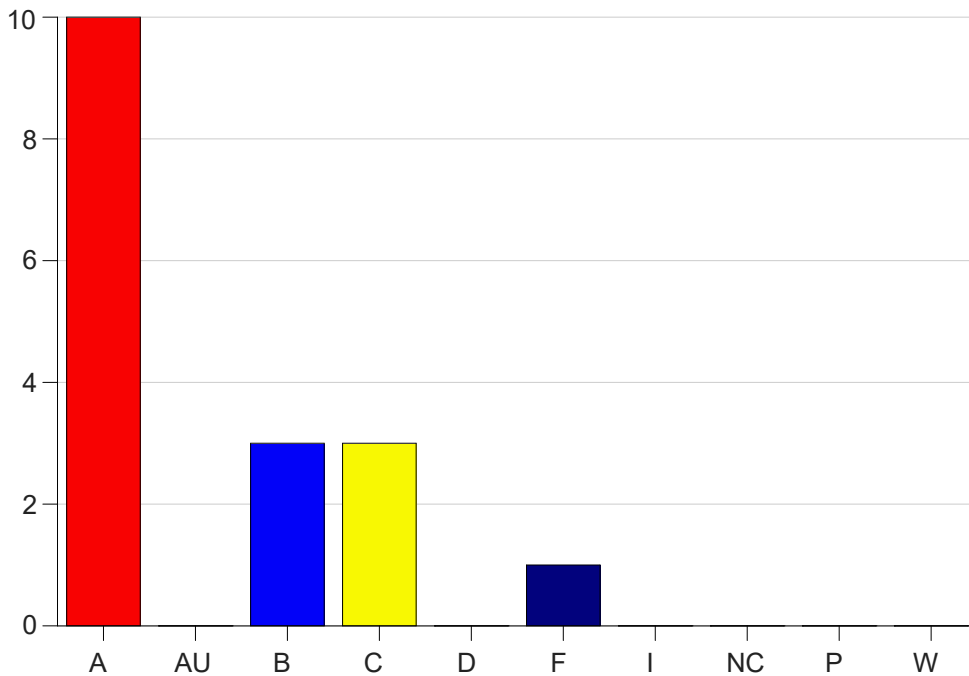

Louisiana State University Eunice

Grade Distribution by Course

2022 Spring Semester

May 25, 2022
11:25:09 AM

Course Work Course Number: ALLH2635

Course Work Count - All		A	AU	B	C	D	F	I	NC	P	W	Total
S1	Sweet, K	10	0	3	3	0	1	0	0	0	0	17
Total		10	0	3	3	0	1	0	0	0	0	17