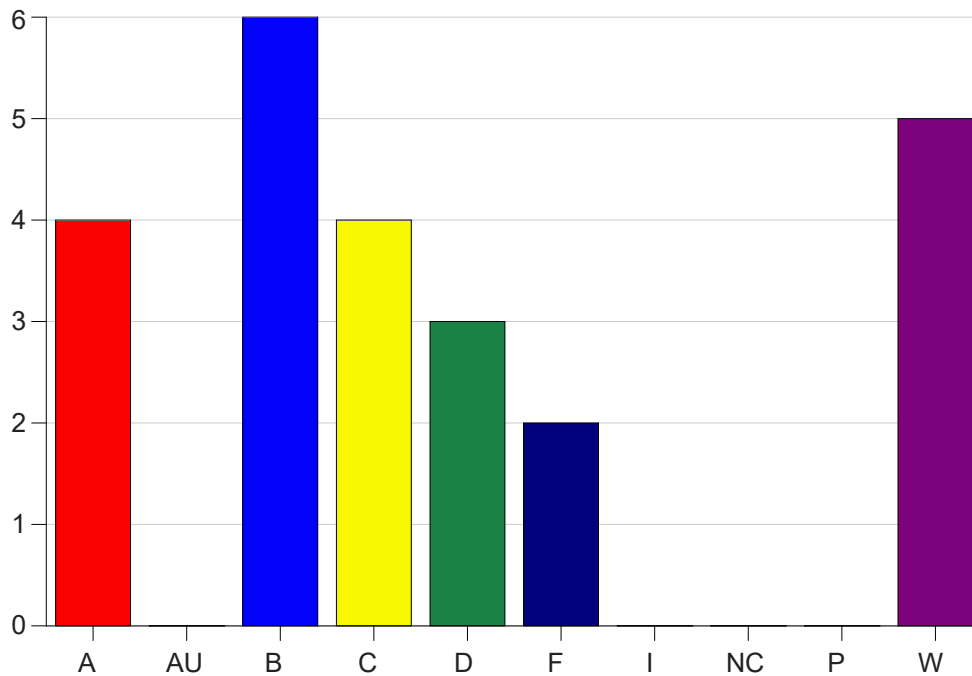

Louisiana State University Eunice

Grade Distribution by Course

2022 Spring Semester

May 25, 2022
11:25:09 AM

Course Work Course Number: PSYC2060

Course Work Count - All		A	AU	B	C	D	F	I	NC	P	W	Total
01	Trant,T	4	0	6	4	3	2	0	0	0	5	24
Total		4	0	6	4	3	2	0	0	0	5	24