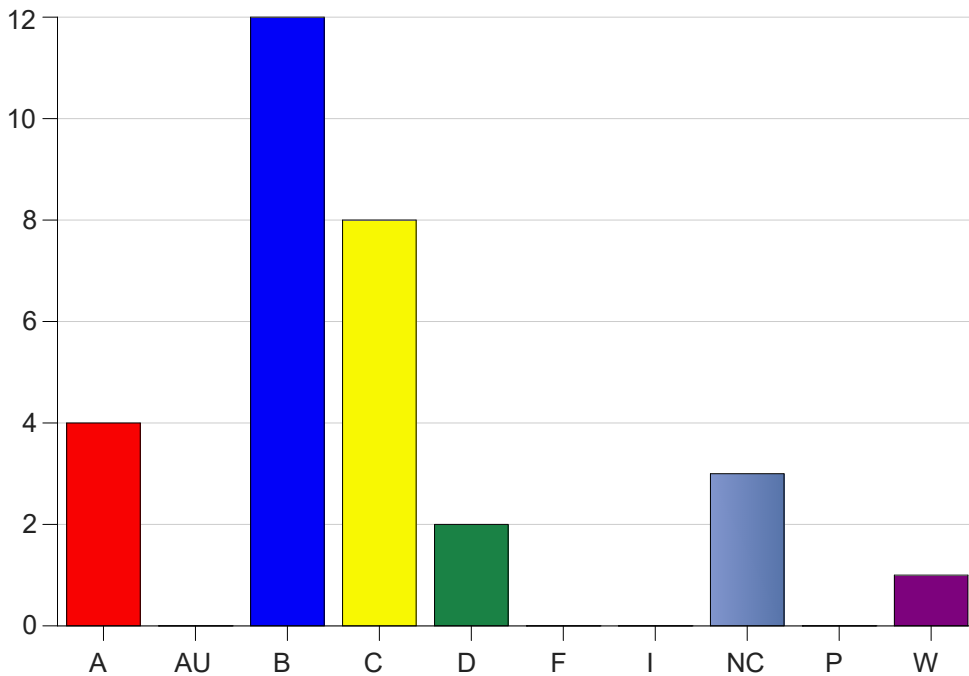

Louisiana State University Eunice

Grade Distribution by Course

2022 Spring Semester

May 25, 2022
11:25:09 AM

Course Work Course Number: NURS1132

Course Work Count - All		A	AU	B	C	D	F	I	NC	P	W	Total
60	Foreman,M	4	0	12	8	2	0	0	3	0	1	30
Total		4	0	12	8	2	0	0	3	0	1	30