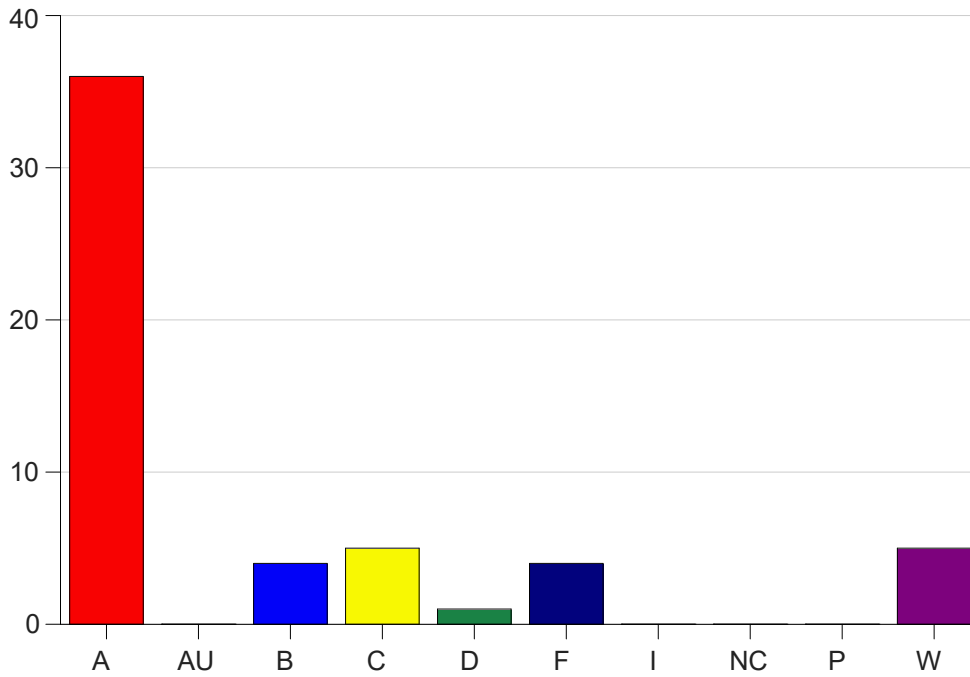

Louisiana State University Eunice

Grade Distribution by Course

2022 Spring Semester

May 25, 2022
11:25:09 AM

Course Work Course Number: HIST2071

Course Work Count - All		A	AU	B	C	D	F	I	NC	P	W	Total
01	Baltakis,A	5	0	4	4	1	3	0	0	0	3	20
25	Sellers,W	31	0	0	1	0	1	0	0	0	2	35
Total		36	0	4	5	1	4	0	0	0	5	55