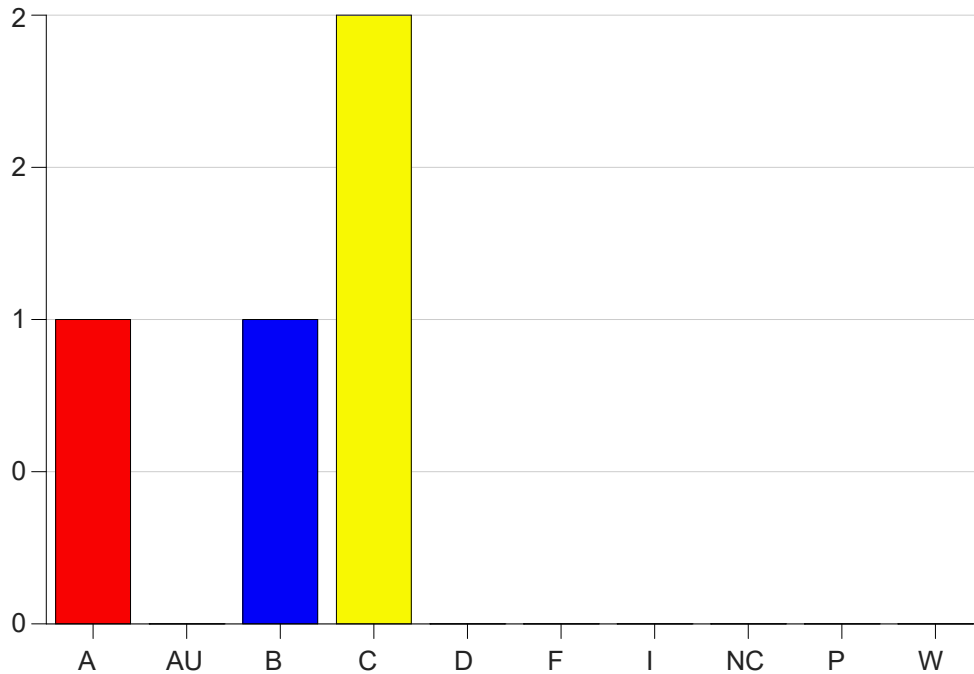

Louisiana State University Eunice

Grade Distribution by Course

2022 Spring Semester

May 25, 2022
11:25:09 AM

Course Work Course Number: AGRO2051

Course Work Count - All		A	AU	B	C	D	F	I	NC	P	W	Total
01	Jariel,D	1	0	1	2	0	0	0	0	0	0	4
Total		1	0	1	2	0	0	0	0	0	0	4