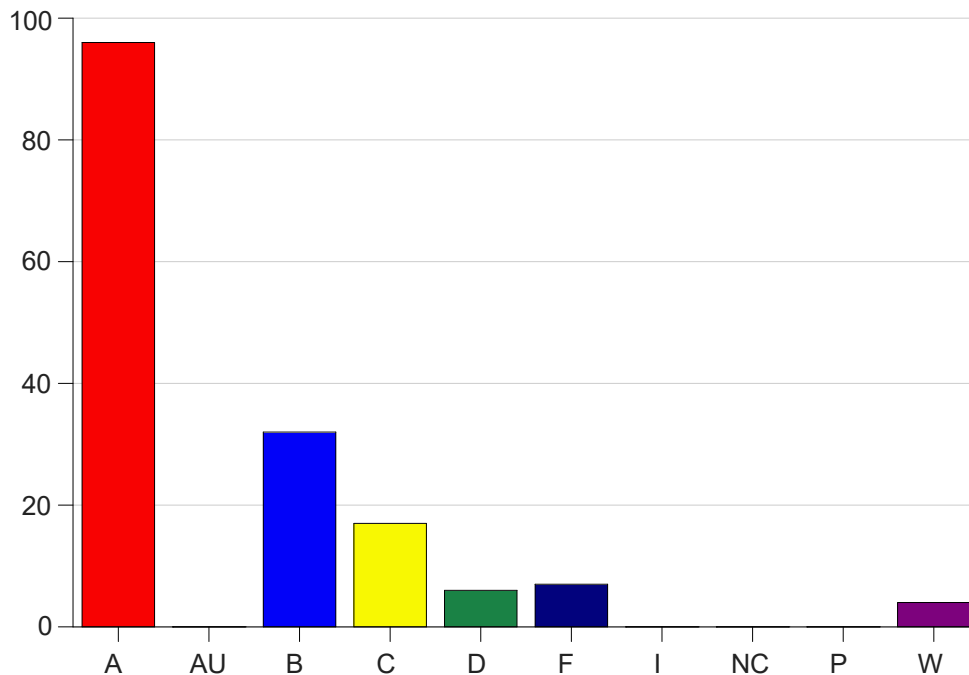

Louisiana State University Eunice

Grade Distribution by Course

2022 Spring Semester

May 25, 2022
11:25:09 AM

Course Work Course Number: CMST1061

Course Work Count - All		A	AU	B	C	D	F	I	NC	P	W	Total
01	Dozier, T	9	0	2	0	0	2	0	0	0	0	13
02	Eldredge, J	6	0	3	5	1	1	0	0	0	0	16
03	Eldredge, J	20	0	5	0	1	0	0	0	0	0	26
04	Dozier, T	9	0	3	1	1	1	0	0	0	3	18
05	Eldredge, J	11	0	7	4	0	1	0	0	0	0	23
C6	Walker, B	16	0	8	6	3	2	0	0	0	0	35
L1	Walker, B	25	0	4	1	0	0	0	0	0	1	31
Total		96	0	32	17	6	7	0	0	0	4	162