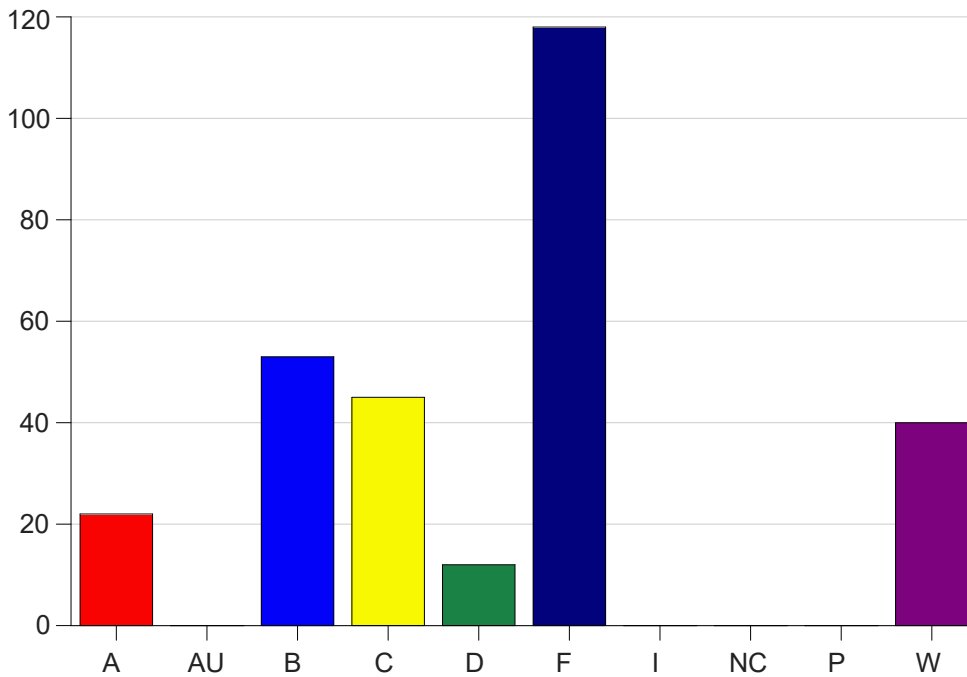

Louisiana State University Eunice

Grade Distribution by Course

2022 Spring Semester

May 25, 2022
11:25:09 AM

Course Work Course Number: MATH0001

Course Work Count - All		A	AU	B	C	D	F	I	NC	P	W	Total
01	Andrus,R	2	0	4	4	6	10	0	0	0	4	30
02	Miller, C	0	0	4	2	1	14	0	0	0	8	29
03	Vidrine, J	3	0	4	9	0	13	0	0	0	3	32
25	Dunlap,A	2	0	5	5	2	10	0	0	0	7	31
26	Semones, G	1	0	8	5	0	10	0	0	0	4	28
27	Jean, J	1	0	4	1	1	16	0	0	0	4	27
82	Andrus,R	3	0	6	2	0	6	0	0	0	0	17
85	Miller, C	3	0	1	1	0	18	0	0	0	2	25
86	Fowler,P	0	0	1	2	0	1	0	0	0	0	4
A1	Semones, G	1	0	2	4	0	8	0	0	0	1	16
L1	Vidrine, J	2	0	7	6	0	11	0	0	0	3	29
L2	Dunlap,A	4	0	7	4	2	1	0	0	0	4	22
Total		22	0	53	45	12	118	0	0	0	40	290