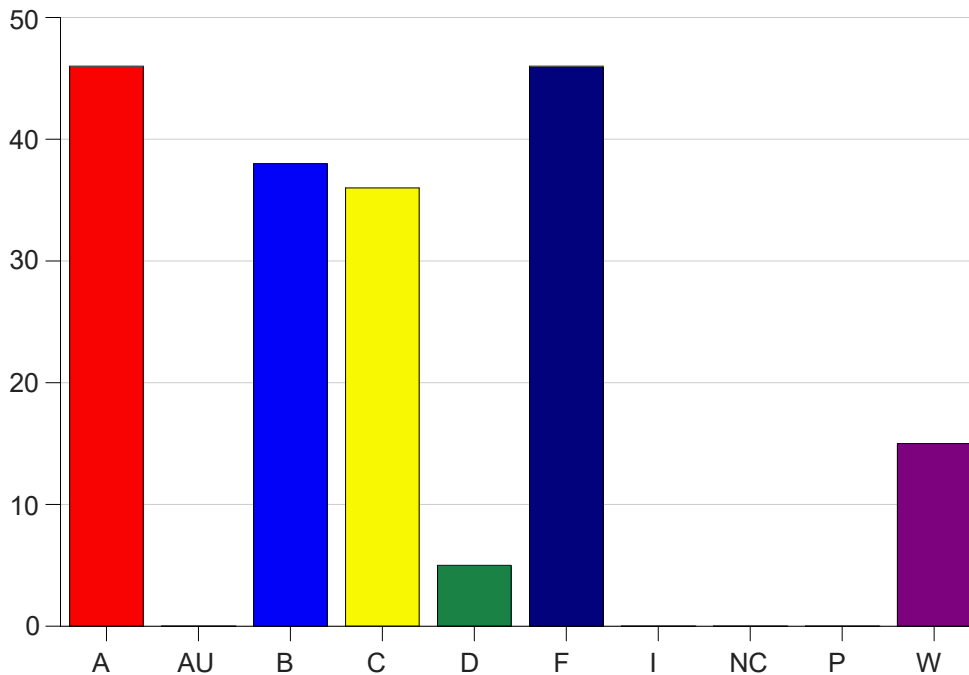

Louisiana State University Eunice

Grade Distribution by Course

2022 Spring Semester

May 25, 2022
11:25:09 AM

Course Work Course Number: ENGL0001

Course Work Count - All		A	AU	B	C	D	F	I	NC	P	W	Total
01	Fedor, H	2	0	2	2	1	7	0	0	0	0	14
03	Miller, M.	8	0	4	10	0	0	0	0	0	0	22
04	Meche,J	2	0	2	3	2	7	0	0	0	3	19
05	Miller, M.	2	0	8	4	0	2	0	0	0	1	17
06	Miller, M.	5	0	0	0	0	0	0	0	0	0	5
07	Meche,J	1	0	1	1	0	1	0	0	0	0	4
20	AndrepontT	1	0	0	5	2	11	0	0	0	2	21
25	Miller, M.	18	0	0	0	0	0	0	0	0	6	24
A1	Brown, C	1	0	3	1	0	4	0	0	0	1	10
L1	Jones, R	2	0	11	5	0	4	0	0	0	1	23
S1	Fontenot,B	4	0	7	5	0	10	0	0	0	1	27
Total		46	0	38	36	5	46	0	0	0	15	186