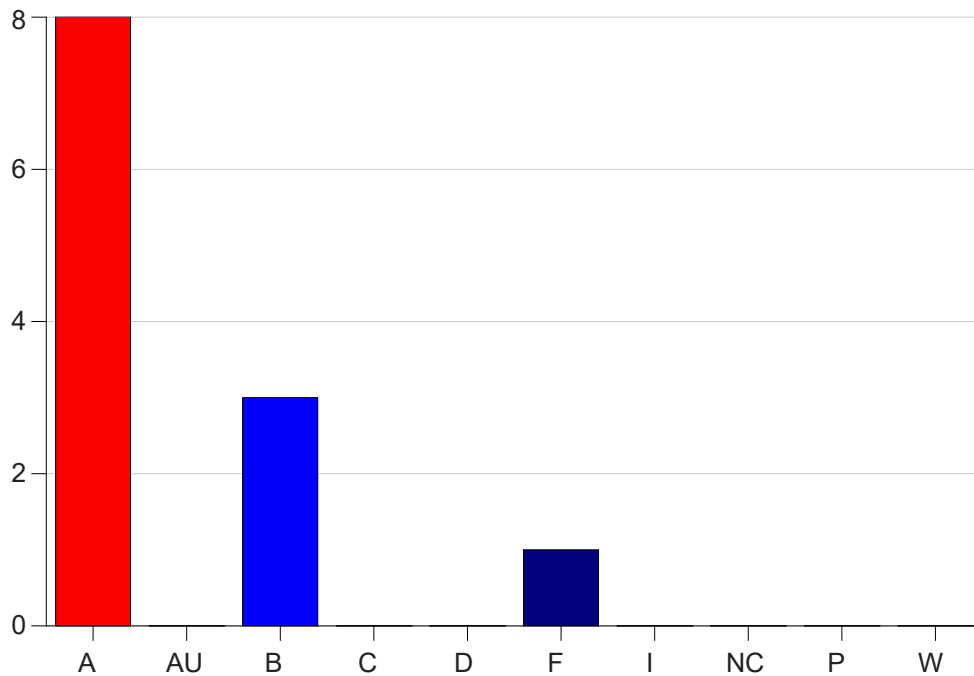

Louisiana State University Eunice

Grade Distribution by Course

2022 Spring Semester

May 25, 2022
11:25:09 AM

Course Work Course Number: MKTG2423

Course Work Count - All		A	AU	B	C	D	F	I	NC	P	W	Total
25	Reed, D	8	0	3	0	0	1	0	0	0	0	12
Total		8	0	3	0	0	1	0	0	0	0	12