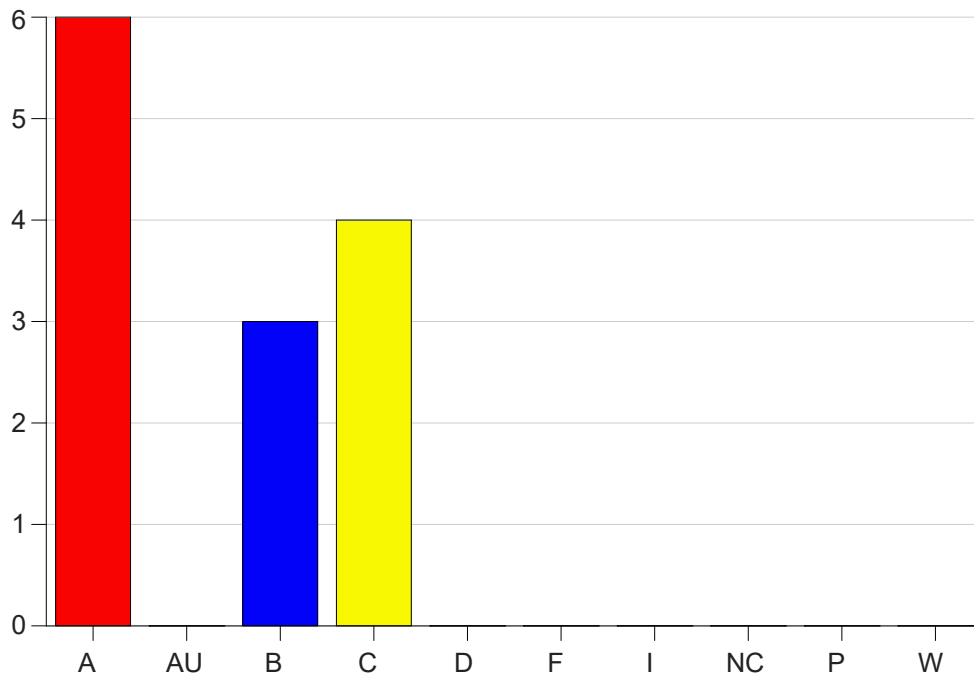

Louisiana State University Eunice

Grade Distribution by Course

2022 Spring Semester

May 25, 2022
11:25:09 AM

Course Work Course Number: CSC 2255

Course Work Count - All		A	AU	B	C	D	F	I	NC	P	W	Total
25	Cooper,L	6	0	3	4	0	0	0	0	0	0	13
Total		6	0	3	4	0	0	0	0	0	0	13