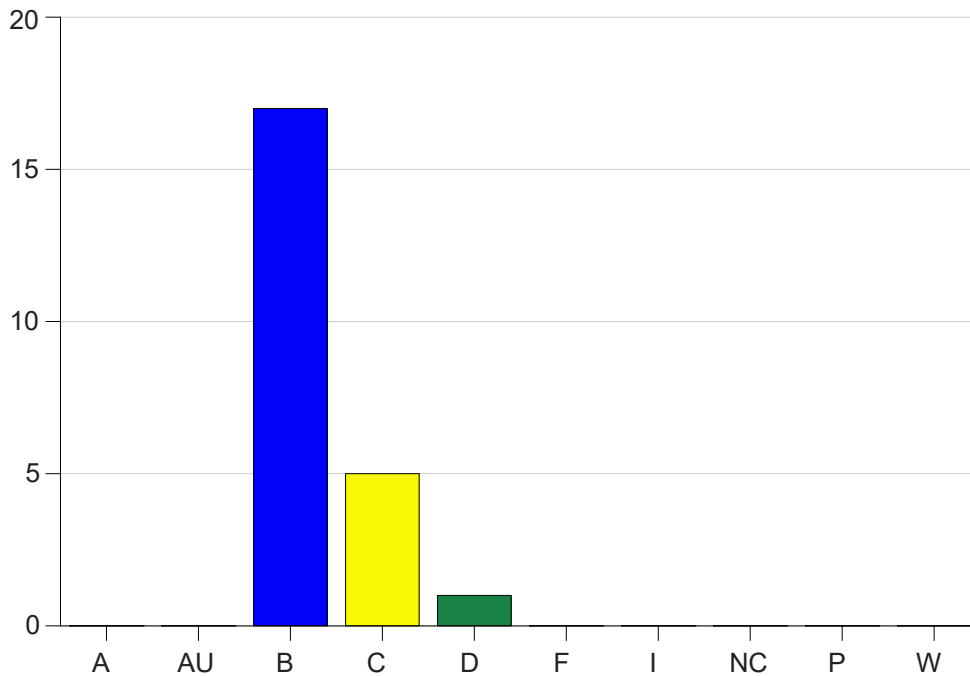

Louisiana State University Eunice

Grade Distribution by Course

2022 Spring Semester

May 25, 2022
11:25:09 AM

Course Work Course Number: NURS2430

Course Work Count - All		A	AU	B	C	D	F	I	NC	P	W	Total
60	Moore, B	0	0	17	5	1	0	0	0	0	0	23
Total		0	0	17	5	1	0	0	0	0	0	23