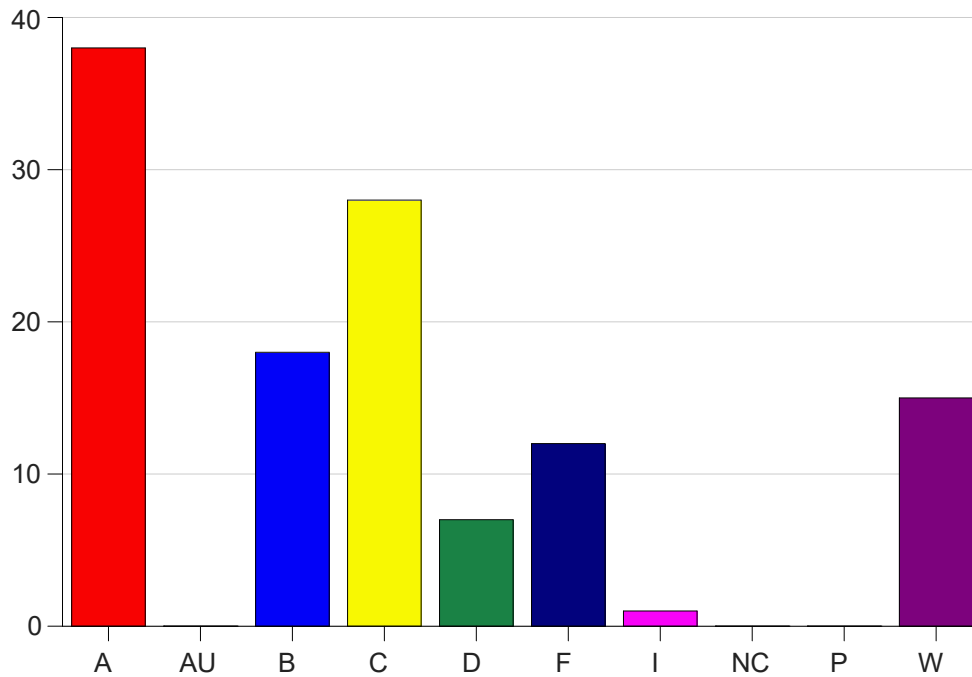

Louisiana State University Eunice

Grade Distribution by Course

2022 Spring Semester

May 25, 2022
11:25:09 AM

Course Work Course Number: BIOL1002

Course Work Count - All		A	AU	B	C	D	F	I	NC	P	W	Total
01	Jariel,D	5	0	3	10	1	1	1	0	0	6	27
25	Barton, L	11	0	9	5	0	1	0	0	0	3	29
26	FontenotJe	7	0	4	5	2	7	0	0	0	3	28
D2	Barton, L	8	0	0	0	1	0	0	0	0	0	9
L6	Jariel,D	7	0	2	8	3	3	0	0	0	3	26
Total		38	0	18	28	7	12	1	0	0	15	119