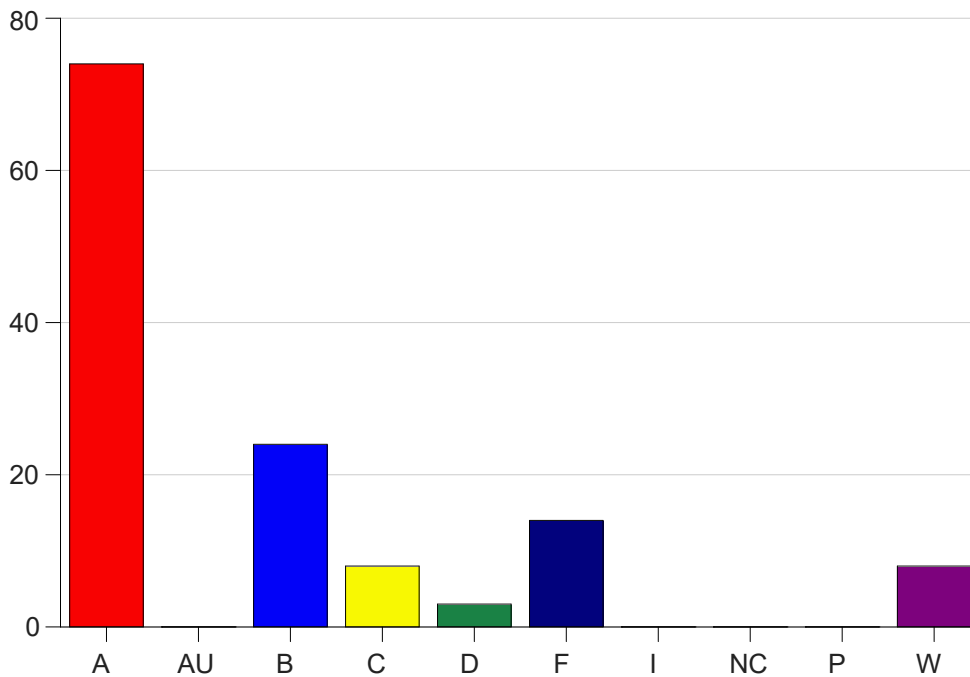

Louisiana State University Eunice

Grade Distribution by Course

2022 Spring Semester

May 25, 2022
11:25:09 AM

Course Work Course Number: SOCL2001

Course Work Count - All		A	AU	B	C	D	F	I	NC	P	W	Total
01	Robinson,J	13	0	3	4	2	5	0	0	0	2	29
02	Robinson,J	9	0	11	3	0	4	0	0	0	3	30
25	Robinson,J	26	0	7	1	0	3	0	0	0	2	39
C1	Robinson,J	26	0	3	0	1	2	0	0	0	1	33
Total		74	0	24	8	3	14	0	0	0	8	131