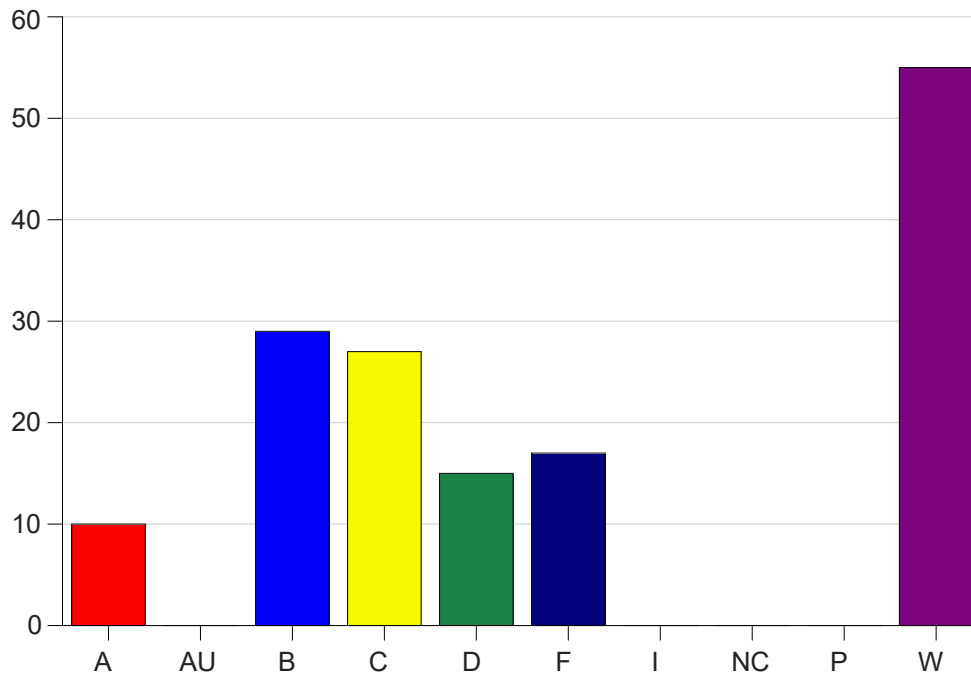

Louisiana State University Eunice

Grade Distribution by Course

2022 Spring Semester

May 25, 2022
11:25:09 AM

Course Work Course Number: BIOL1160

Course Work Count - All		A	AU	B	C	D	F	I	NC	P	W	Total
01	Vidrine,M	4	0	10	9	10	5	0	0	0	27	65
02	Vidrine,M	6	0	17	13	5	10	0	0	0	23	74
50	Beshera, K	0	0	2	5	0	2	0	0	0	5	14
Total		10	0	29	27	15	17	0	0	0	55	153