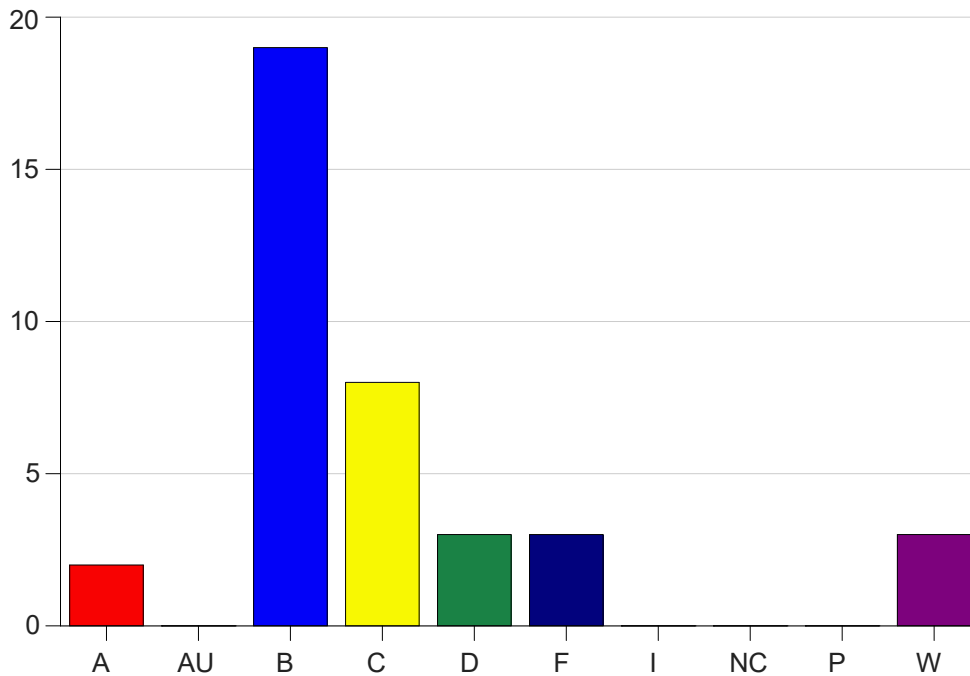

Louisiana State University Eunice

Grade Distribution by Course

2022 Spring Semester

May 25, 2022
11:25:09 AM

Course Work Course Number: PHSC1001

Course Work Count - All		A	AU	B	C	D	F	I	NC	P	W	Total
01	Borill, B	2	0	19	8	3	3	0	0	0	3	38
Total		2	0	19	8	3	3	0	0	0	3	38