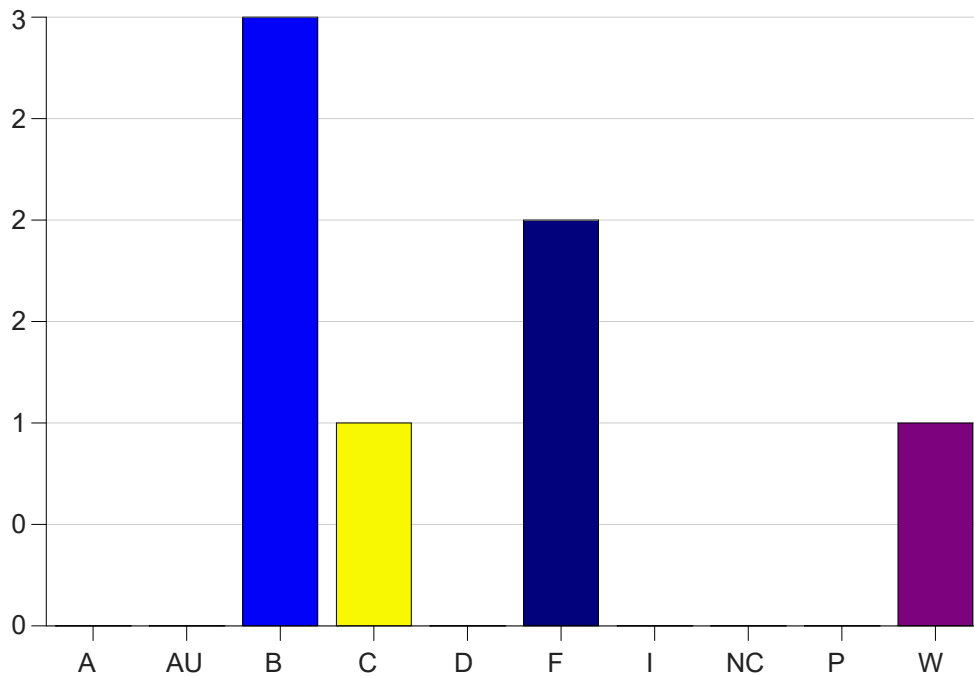

Louisiana State University Eunice

Grade Distribution by Course

2022 Spring Semester

May 25, 2022
11:25:09 AM

Course Work Course Number: CSC 2250

Course Work Count - All		A	AU	B	C	D	F	I	NC	P	W	Total
01	Seeder, L	0	0	3	1	0	2	0	0	0	1	7
Total		0	0	3	1	0	2	0	0	0	1	7