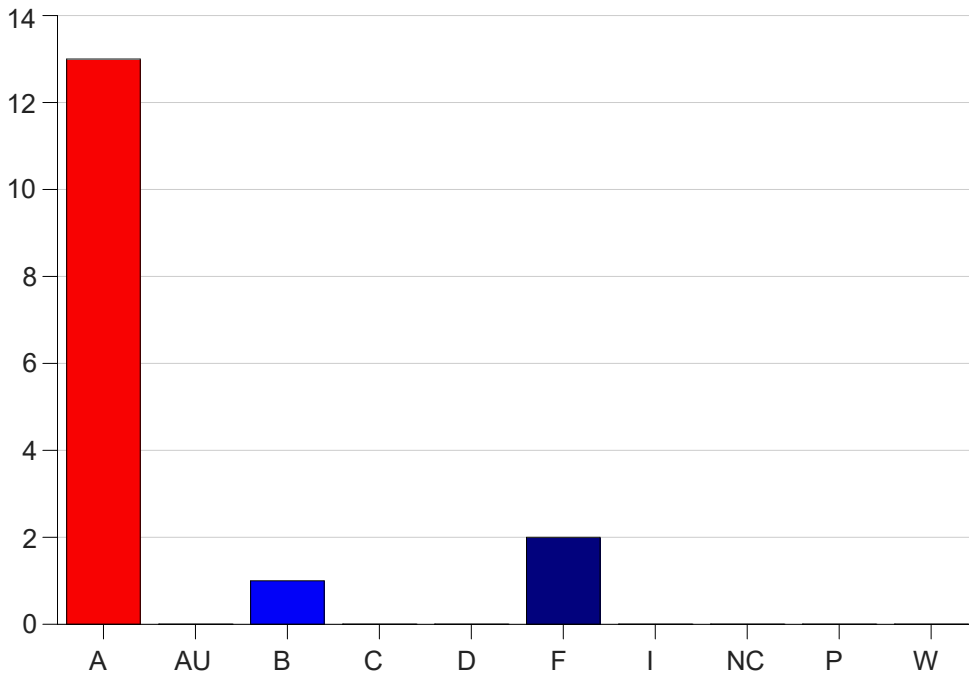

Louisiana State University Eunice

Grade Distribution by Course

2022 Spring Semester

May 25, 2022
11:25:09 AM

Course Work Course Number: CJ 2131

Course Work Count - All		A	AU	B	C	D	F	I	NC	P	W	Total
L1	DeCecca,J	6	0	0	0	0	0	0	0	0	0	6
L6	DeCecca,J	7	0	1	0	0	2	0	0	0	0	10
Total		13	0	1	0	0	2	0	0	0	0	16