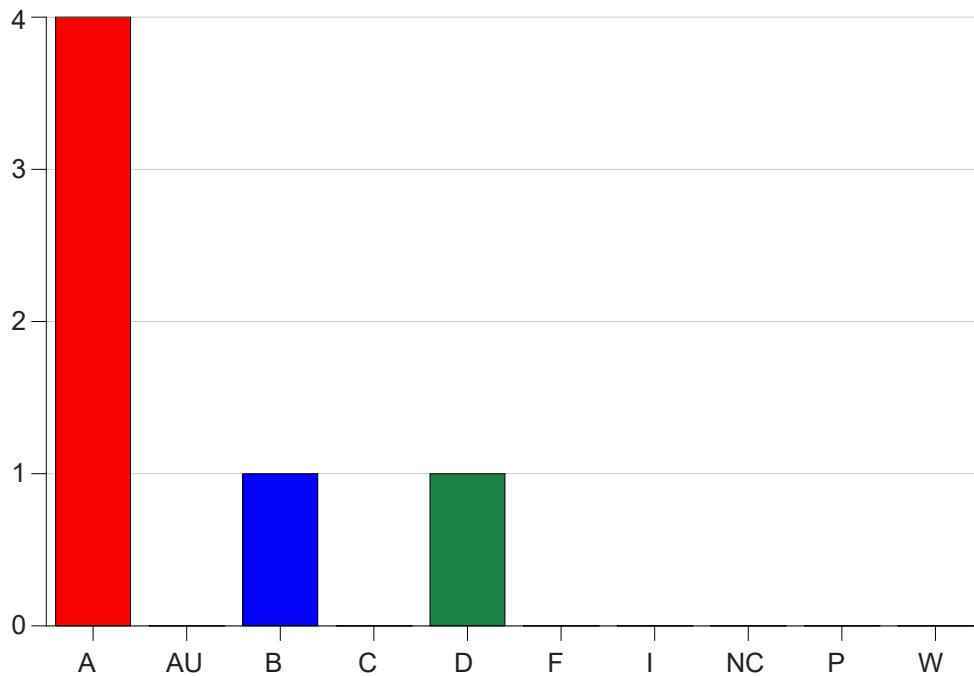

Louisiana State University Eunice

Grade Distribution by Course

2022 Spring Semester

May 25, 2022
11:25:09 AM

Course Work Course Number: FSCI2152

Course Work Count - All		A	AU	B	C	D	F	I	NC	P	W	Total
C1	Hally,R	4	0	1	0	1	0	0	0	0	0	6
Total		4	0	1	0	1	0	0	0	0	0	6