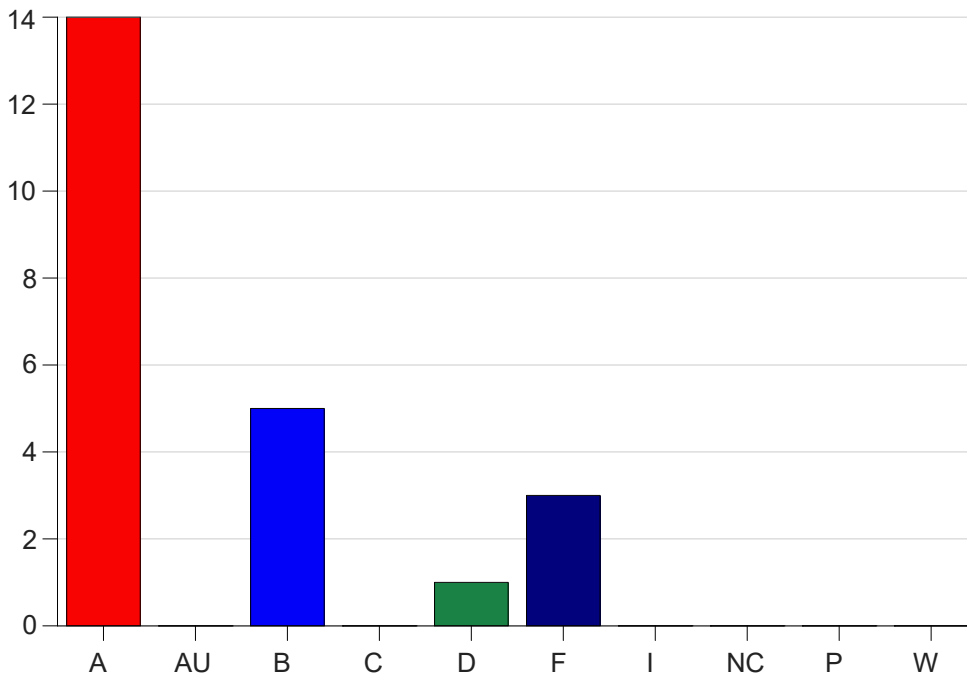

Louisiana State University Eunice

Grade Distribution by Course

2022 Spring Semester

May 25, 2022
11:25:09 AM

Course Work Course Number: BAS 2300

Course Work Count - All		A	AU	B	C	D	F	I	NC	P	W	Total
25	May,N	14	0	5	0	1	3	0	0	0	0	23
Total		14	0	5	0	1	3	0	0	0	0	23