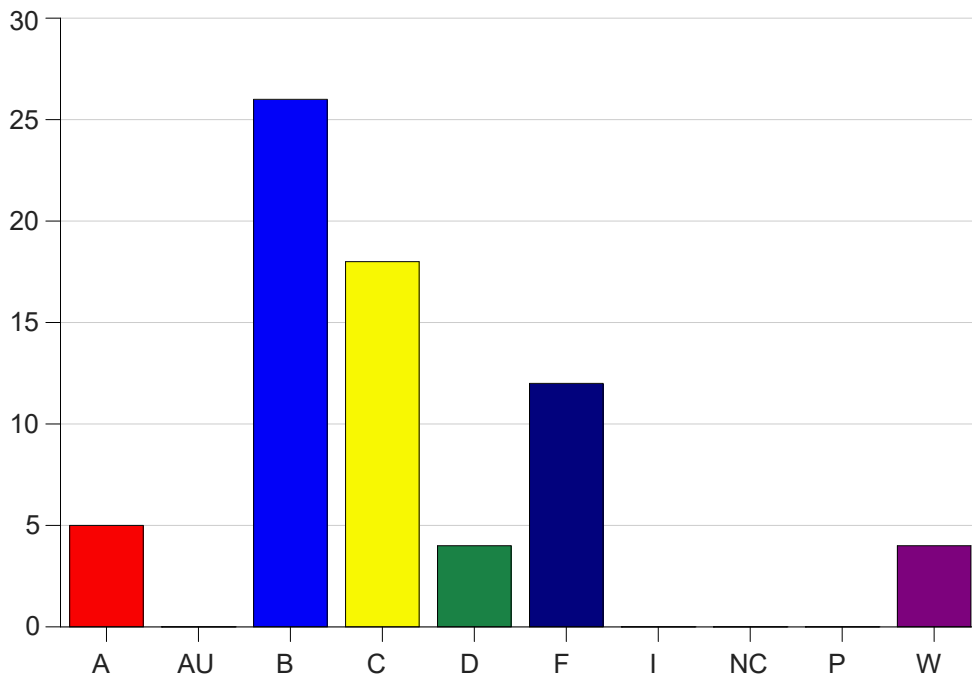

Louisiana State University Eunice

Grade Distribution by Course

2022 Spring Semester

May 25, 2022
11:25:09 AM

Course Work Course Number: UNIV0008

Course Work Count - All		A	AU	B	C	D	F	I	NC	P	W	Total
01	Jones, R	2	0	8	1	1	1	0	0	0	1	14
02	Street, M	0	0	2	1	0	0	0	0	0	1	4
03	Leslie, M	1	0	6	7	0	5	0	0	0	1	20
04	Street, M	0	0	5	4	0	0	0	0	0	0	9
05	Leslie, M	0	0	0	2	2	0	0	0	0	0	4
07	Leslie, M	0	0	4	2	1	4	0	0	0	1	12
A1	Brown, C	2	0	1	1	0	2	0	0	0	0	6
Total		5	0	26	18	4	12	0	0	0	4	69