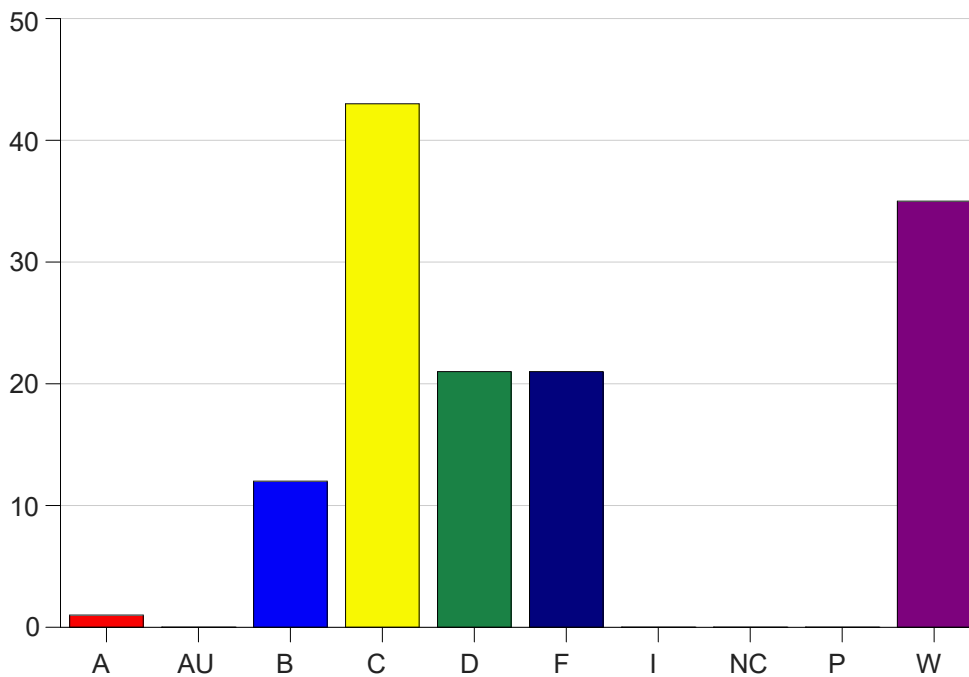

Louisiana State University Eunice

Grade Distribution by Course

2022 Spring Semester

May 25, 2022
11:25:09 AM

Course Work Course Number: BIOL1011

Course Work Count - All		A	AU	B	C	D	F	I	NC	P	W	Total
01	Al-Dujaili	0	0	1	14	6	11	0	0	0	21	53
02	Al-Dujaili	1	0	11	29	15	10	0	0	0	14	80
Total		1	0	12	43	21	21	0	0	0	35	133