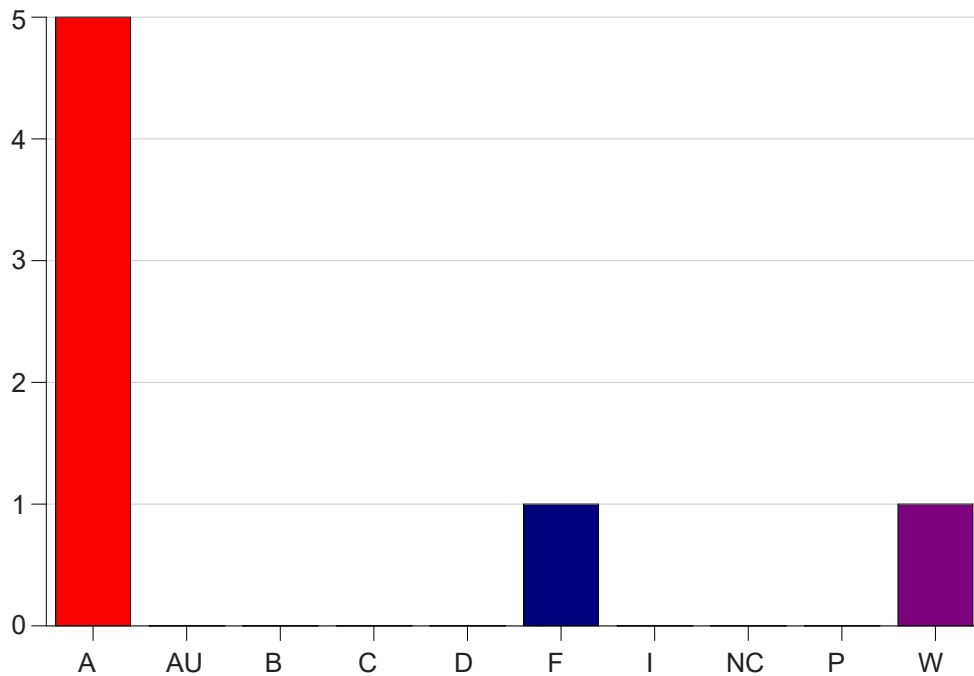

Louisiana State University Eunice

Grade Distribution by Course

2022 Spring Semester

May 25, 2022
11:25:09 AM

Course Work Course Number: ART 1011

Course Work Count - All		A	AU	B	C	D	F	I	NC	P	W	Total
01	Jones, S	5	0	0	0	0	1	0	0	0	1	7
Total		5	0	0	0	0	1	0	0	0	1	7