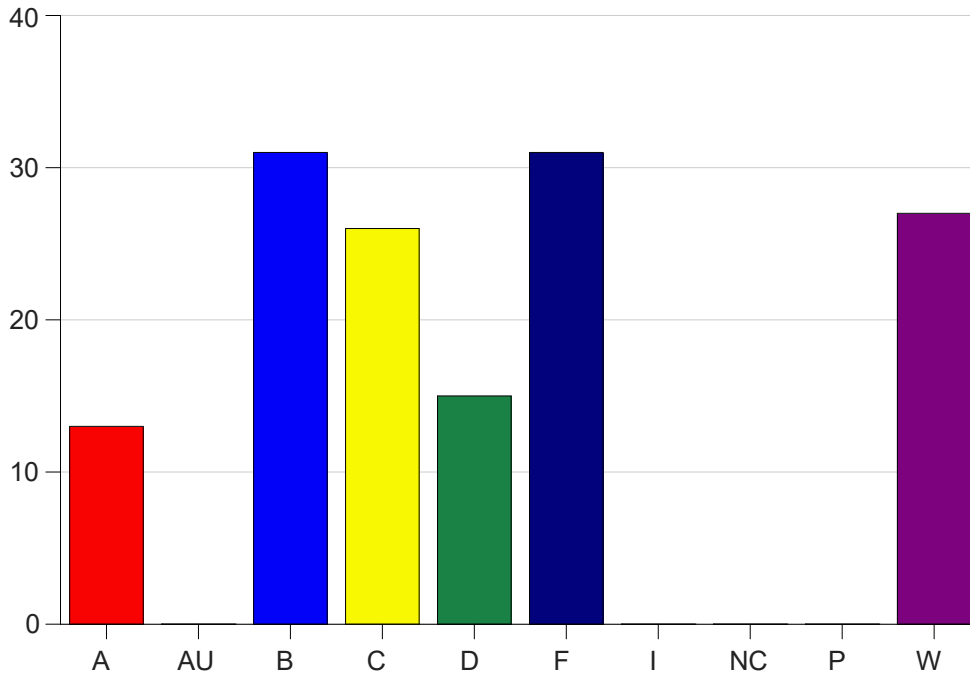

Louisiana State University Eunice

Grade Distribution by Course

2022 Spring Semester

May 25, 2022
11:25:09 AM

Course Work Course Number: MATH1015

Course Work Count - All		A	AU	B	C	D	F	I	NC	P	W	Total
05	Parrino,G	2	0	7	4	6	6	0	0	0	6	31
25	Miller, C	2	0	5	6	3	11	0	0	0	8	35
80	Dunlap,A	6	0	6	4	0	5	0	0	0	3	24
81	Christia,R	2	0	6	7	0	6	0	0	0	7	28
L1	Parrino,G	1	0	7	5	6	3	0	0	0	3	25
Total		13	0	31	26	15	31	0	0	0	27	143