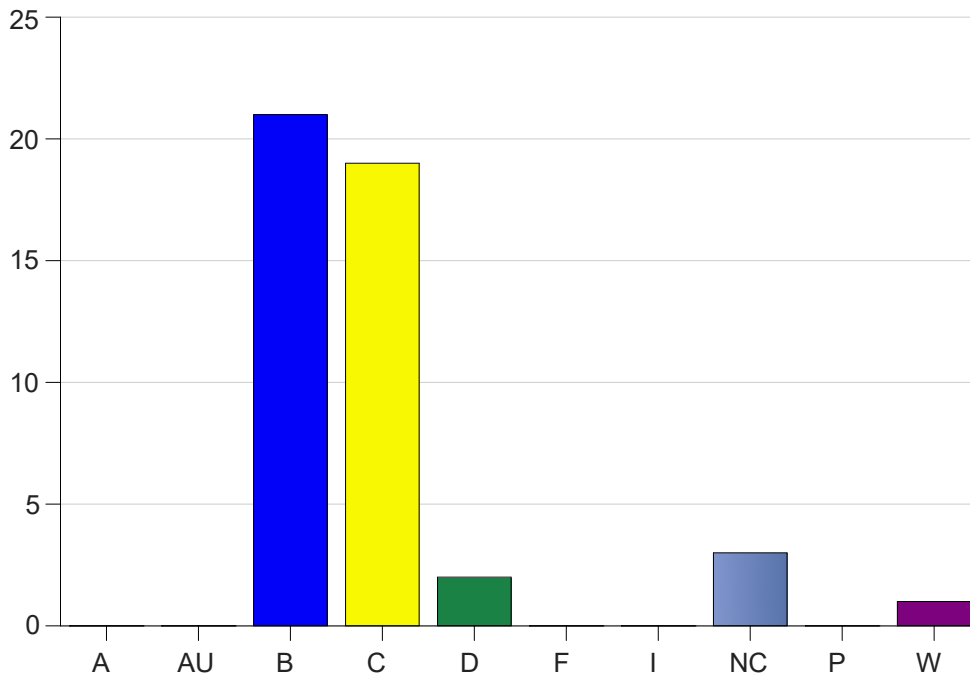

Louisiana State University Eunice

Grade Distribution by Course

2022 Spring Semester

May 25, 2022
11:25:09 AM

Course Work Course Number: NURS1230

Course Work Count - All		A	AU	B	C	D	F	I	NC	P	W	Total
01	Batiste,B	0	0	21	19	2	0	0	3	0	1	46
Total		0	0	21	19	2	0	0	3	0	1	46