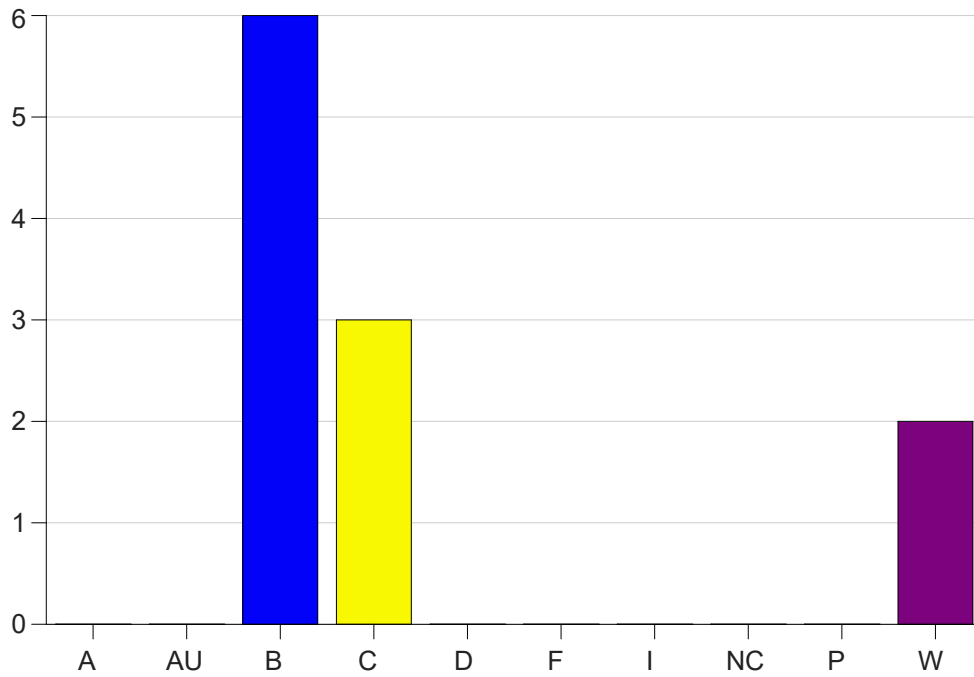

Louisiana State University Eunice

Grade Distribution by Course

2022 Spring Semester

May 25, 2022
11:25:09 AM

Course Work Course Number: SURT1102

Course Work Count - All		A	AU	B	C	D	F	I	NC	P	W	Total
90	Guillory,K	0	0	3	2	0	0	0	0	0	1	6
91	Guillory,K	0	0	3	1	0	0	0	0	0	1	5
Total		0	0	6	3	0	0	0	0	0	2	11