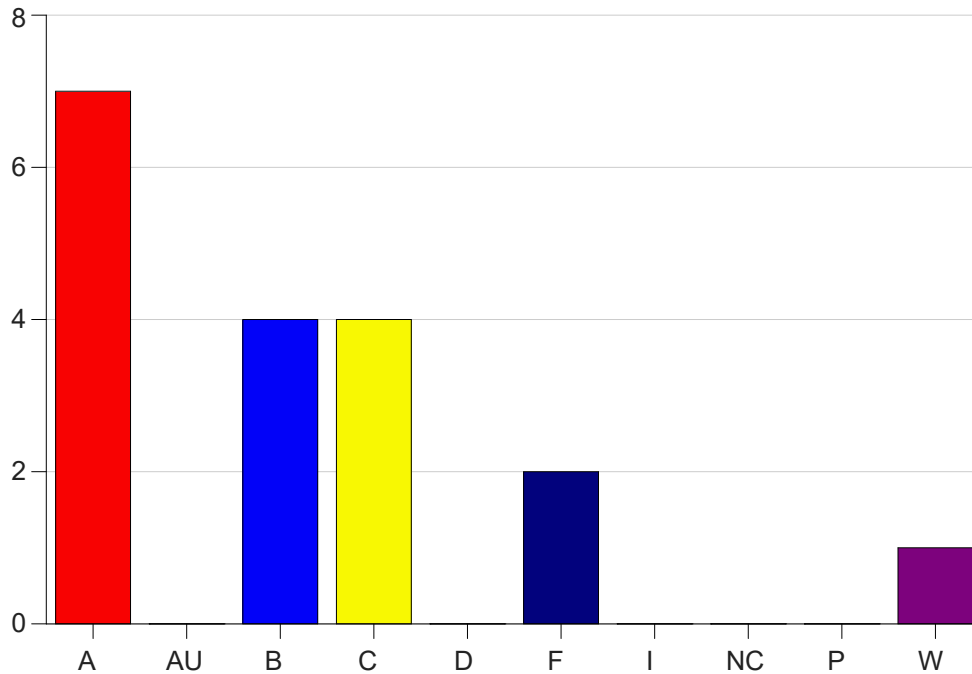

Louisiana State University Eunice

Grade Distribution by Course

2022 Spring Semester

May 25, 2022
11:25:09 AM

Course Work Course Number: MGMT2260

Course Work Count - All		A	AU	B	C	D	F	I	NC	P	W	Total
25	Thibodeaux	7	0	4	4	0	2	0	0	0	1	18
Total		7	0	4	4	0	2	0	0	0	1	18