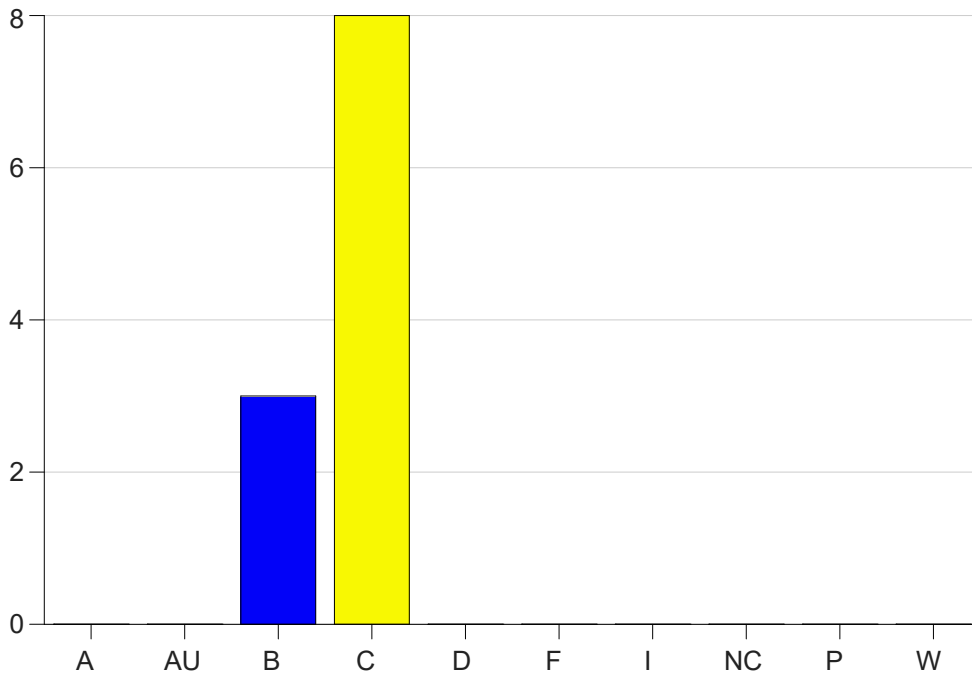

Louisiana State University Eunice

Grade Distribution by Course

2022 Spring Semester

May 25, 2022
11:25:09 AM

Course Work Course Number: RC 2016

Course Work Count - All		A	AU	B	C	D	F	I	NC	P	W	Total
91	Asbury,D	0	0	1	5	0	0	0	0	0	0	6
92	Wyble,M	0	0	2	3	0	0	0	0	0	0	5
Total		0	0	3	8	0	0	0	0	0	0	11