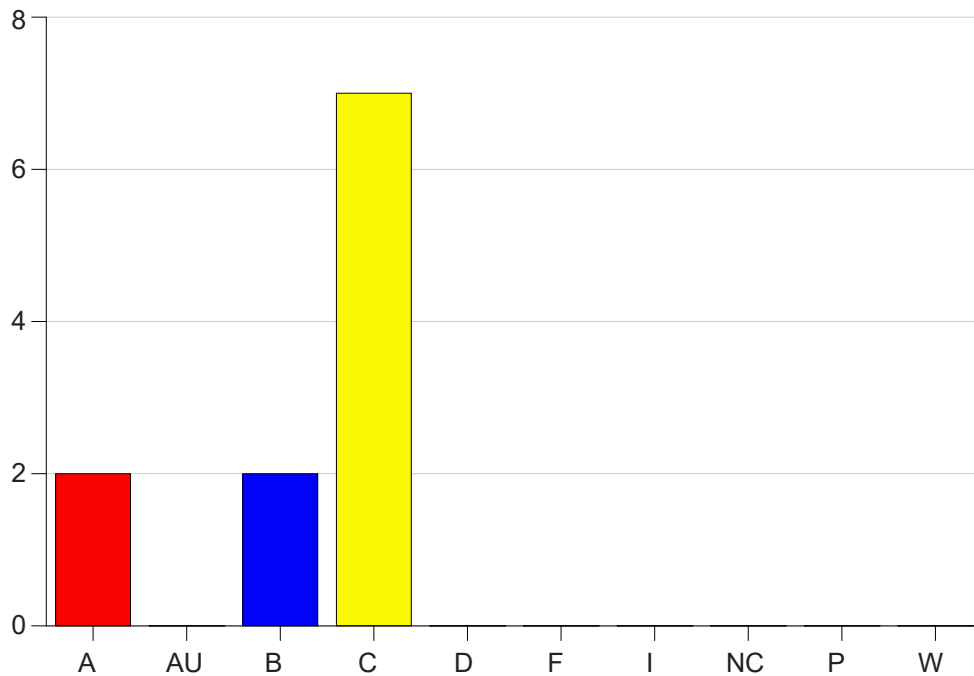

Louisiana State University Eunice

Grade Distribution by Course

2022 Spring Semester

May 25, 2022
11:25:09 AM

Course Work Course Number: RC 2015

Course Work Count - All		A	AU	B	C	D	F	I	NC	P	W	Total
01	Warner,K	2	0	2	7	0	0	0	0	0	0	11
Total		2	0	2	7	0	0	0	0	0	0	11