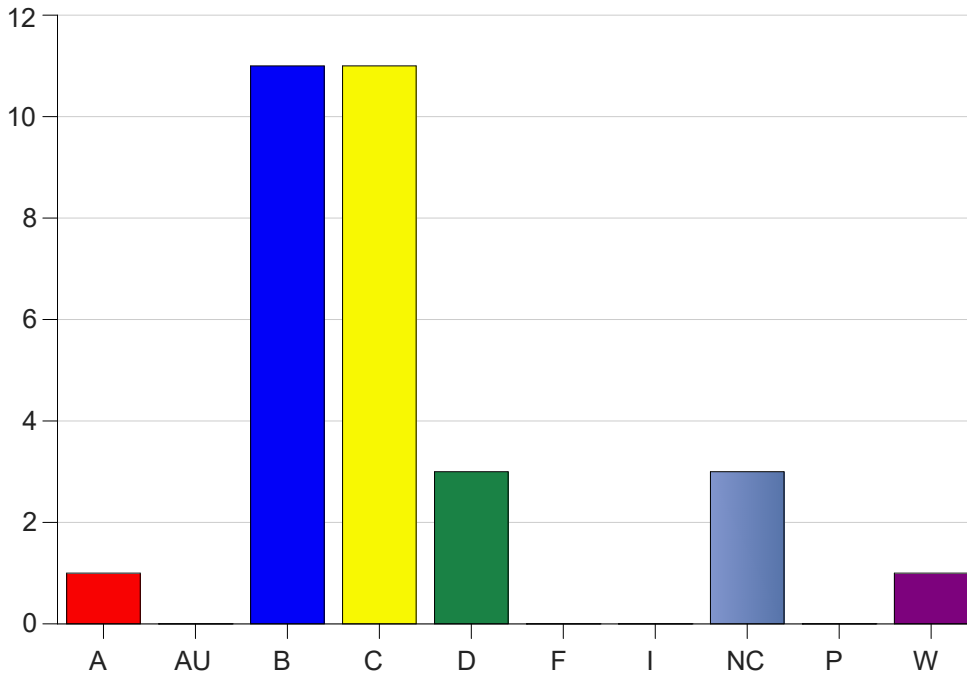

Louisiana State University Eunice

Grade Distribution by Course

2022 Spring Semester

May 25, 2022
11:25:09 AM

Course Work Course Number: NURS1130

Course Work Count - All		A	AU	B	C	D	F	I	NC	P	W	Total
60	Simoneau,M	1	0	11	11	3	0	0	3	0	1	30
Total		1	0	11	11	3	0	0	3	0	1	30