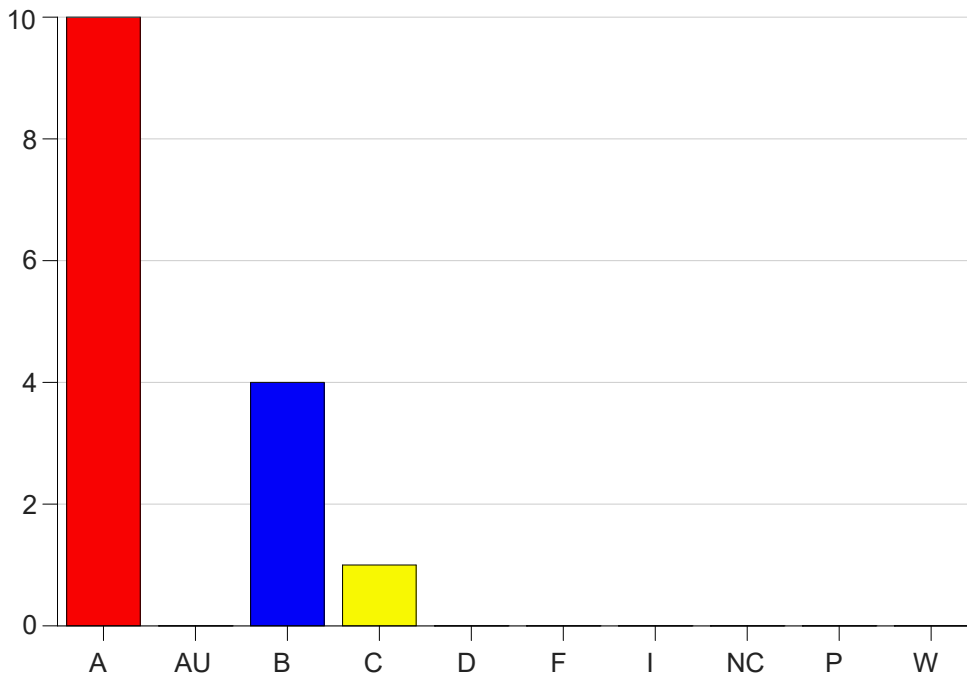

Louisiana State University Eunice

Grade Distribution by Course

2022 Spring Semester

May 25, 2022
11:25:09 AM

Course Work Course Number: HPRE2507

Course Work Count - All		A	AU	B	C	D	F	I	NC	P	W	Total
01	Andrus,R	10	0	4	1	0	0	0	0	0	0	15
Total		10	0	4	1	0	0	0	0	0	0	15