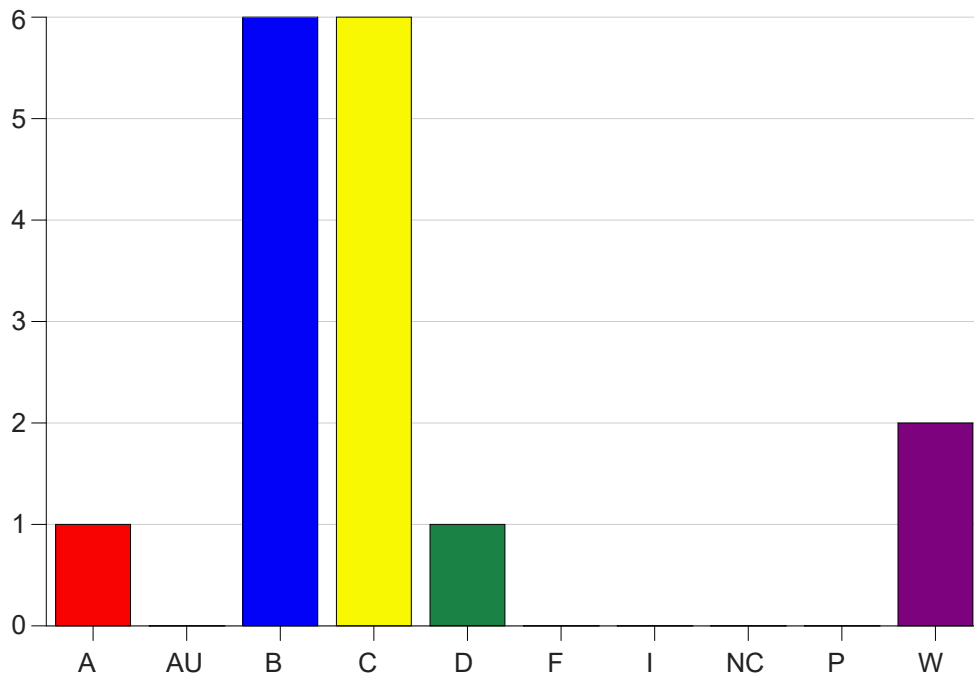

Louisiana State University Eunice

Grade Distribution by Course

2022 Spring Semester

May 25, 2022
11:25:09 AM

Course Work Course Number: MATH1018

Course Work Count - All		A	AU	B	C	D	F	I	NC	P	W	Total
01	Dunlap,A	1	0	6	6	1	0	0	0	0	2	16
Total		1	0	6	6	1	0	0	0	0	2	16