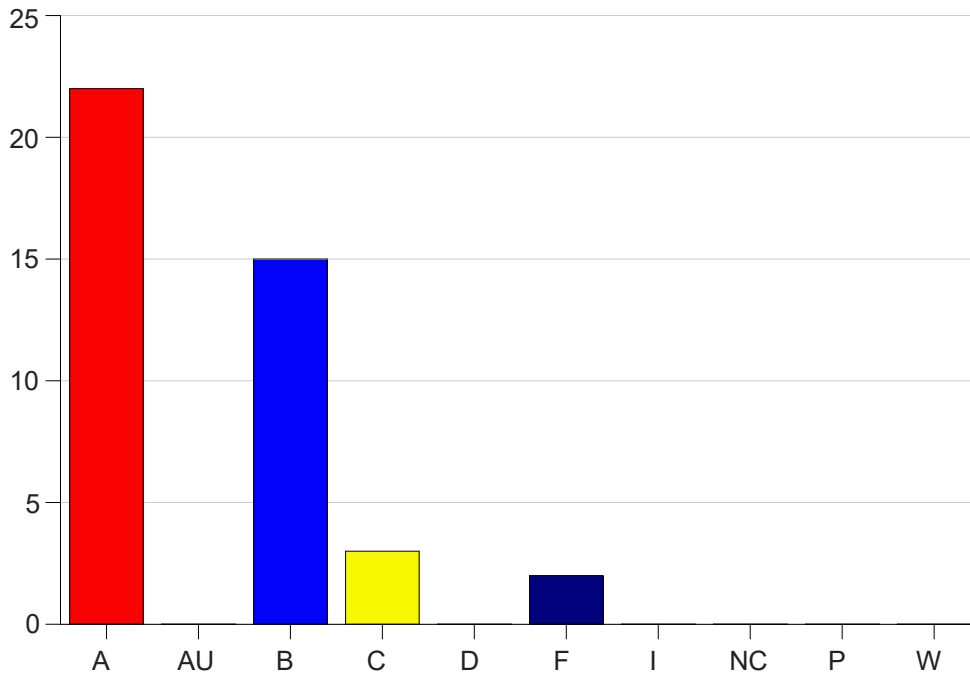

Louisiana State University Eunice

Grade Distribution by Course

2022 Spring Semester

May 25, 2022
11:25:09 AM

Course Work Course Number: ENGL2072

Course Work Count - All		A	AU	B	C	D	F	I	NC	P	W	Total
C6	Fontenot,B	10	0	9	1	0	0	0	0	0	0	20
C7	Fontenot,B	12	0	6	2	0	2	0	0	0	0	22
Total		22	0	15	3	0	2	0	0	0	0	42