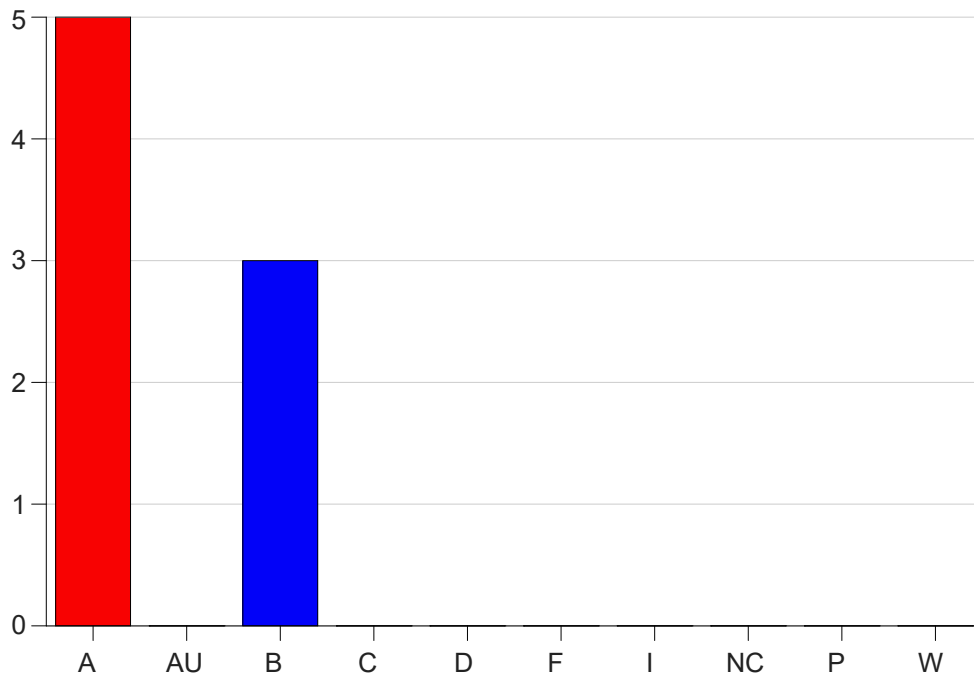

Louisiana State University Eunice

Grade Distribution by Course

2022 Spring Semester

May 25, 2022
11:25:09 AM

Course Work Course Number: DMS 2012

Course Work Count - All		A	AU	B	C	D	F	I	NC	P	W	Total
01	Leger,K	5	0	3	0	0	0	0	0	0	0	8
Total		5	0	3	0	0	0	0	0	0	0	8