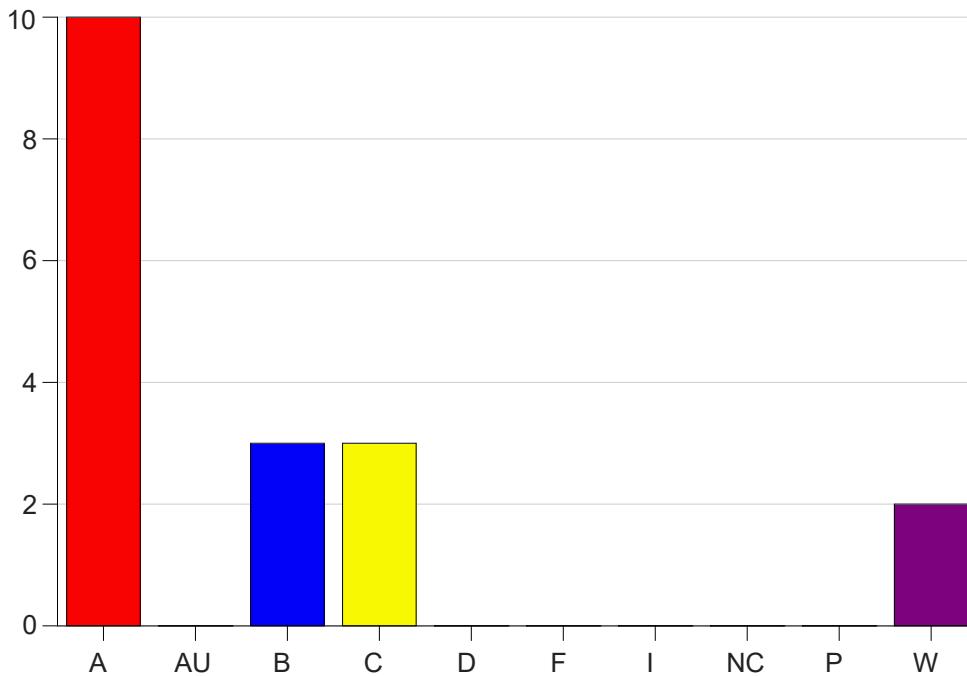

Louisiana State University Eunice

Grade Distribution by Course

2022 Spring Semester

May 25, 2022
11:25:09 AM

Course Work Course Number: CSC 2210

Course Work Count - All		A	AU	B	C	D	F	I	NC	P	W	Total
25	Burkes, C	10	0	3	3	0	0	0	0	0	2	18
Total		10	0	3	3	0	0	0	0	0	2	18