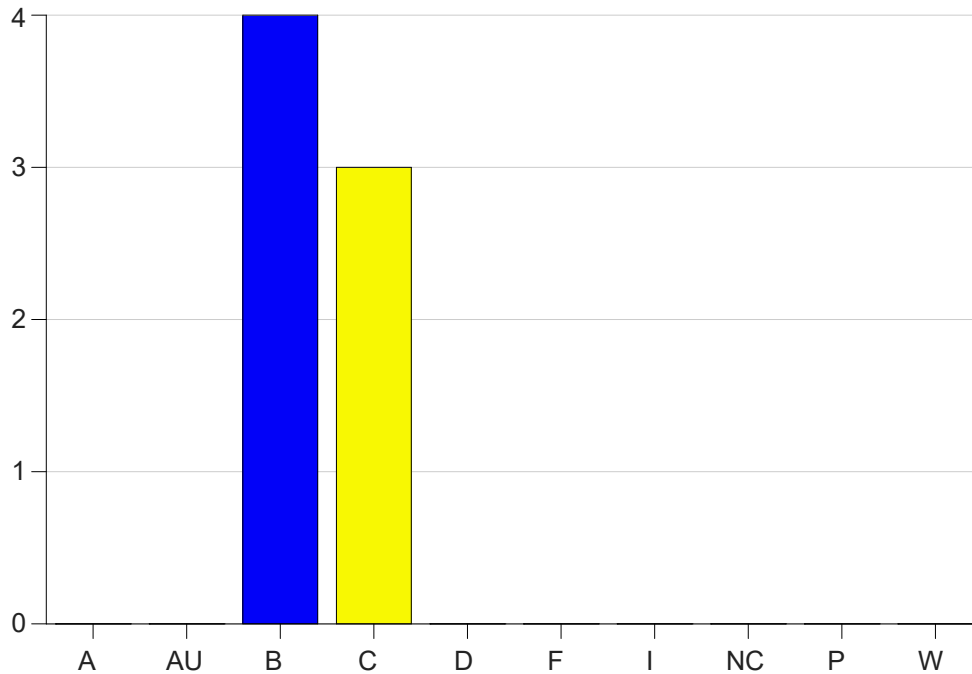

Louisiana State University Eunice

Grade Distribution by Course

2022 Spring Semester

May 25, 2022
11:25:09 AM

Course Work Course Number: NURS2450

Course Work Count - All		A	AU	B	C	D	F	I	NC	P	W	Total
60	Moore, B	0	0	4	3	0	0	0	0	0	0	7
Total		0	0	4	3	0	0	0	0	0	0	7