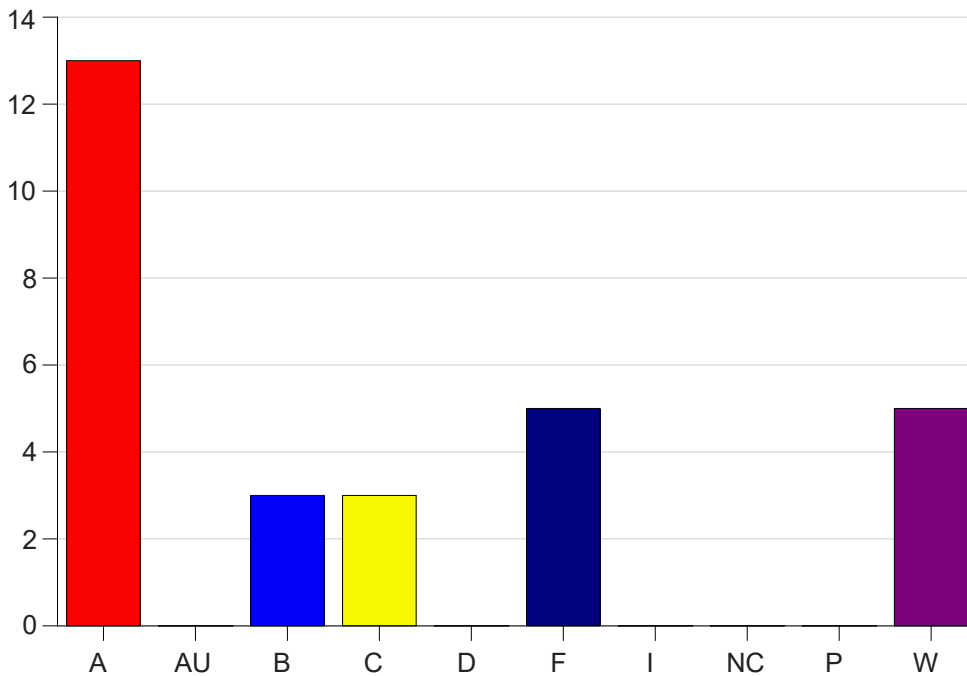

Louisiana State University Eunice

Grade Distribution by Course

2022 Spring Semester

May 25, 2022
11:25:09 AM

Course Work Course Number: SOCL2505

Course Work Count - All		A	AU	B	C	D	F	I	NC	P	W	Total
C6	Mahoney,S	13	0	3	3	0	5	0	0	0	5	29
Total		13	0	3	3	0	5	0	0	0	5	29