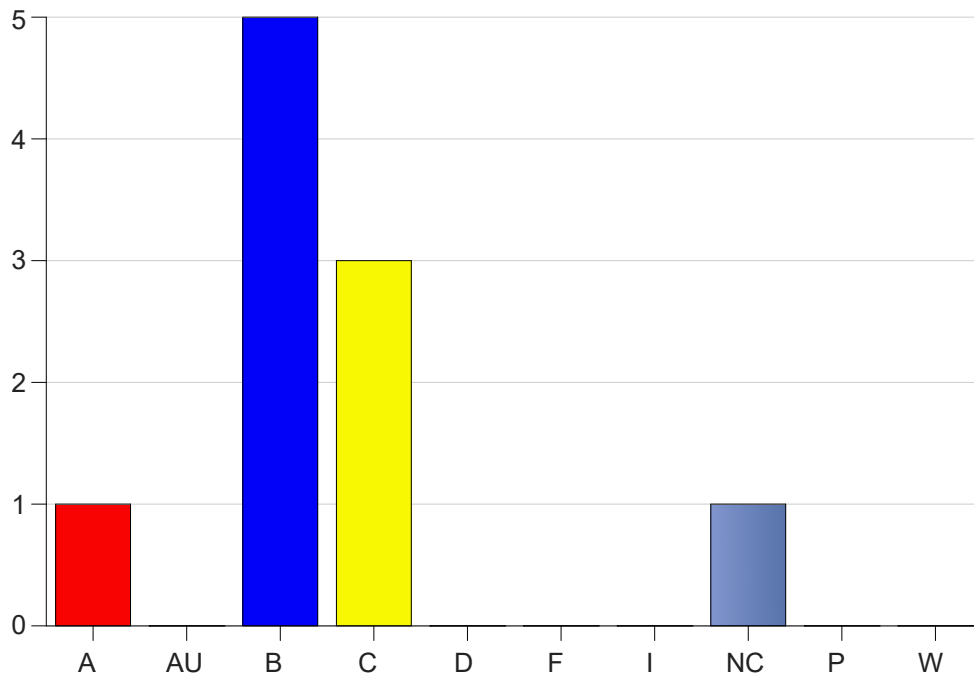

Louisiana State University Eunice

Grade Distribution by Course

2022 Spring Semester

May 25, 2022
11:25:09 AM

Course Work Course Number: NURS2352

Course Work Count - All		A	AU	B	C	D	F	I	NC	P	W	Total
01	Brand, C	1	0	5	3	0	0	0	1	0	0	10
Total		1	0	5	3	0	0	0	1	0	0	10