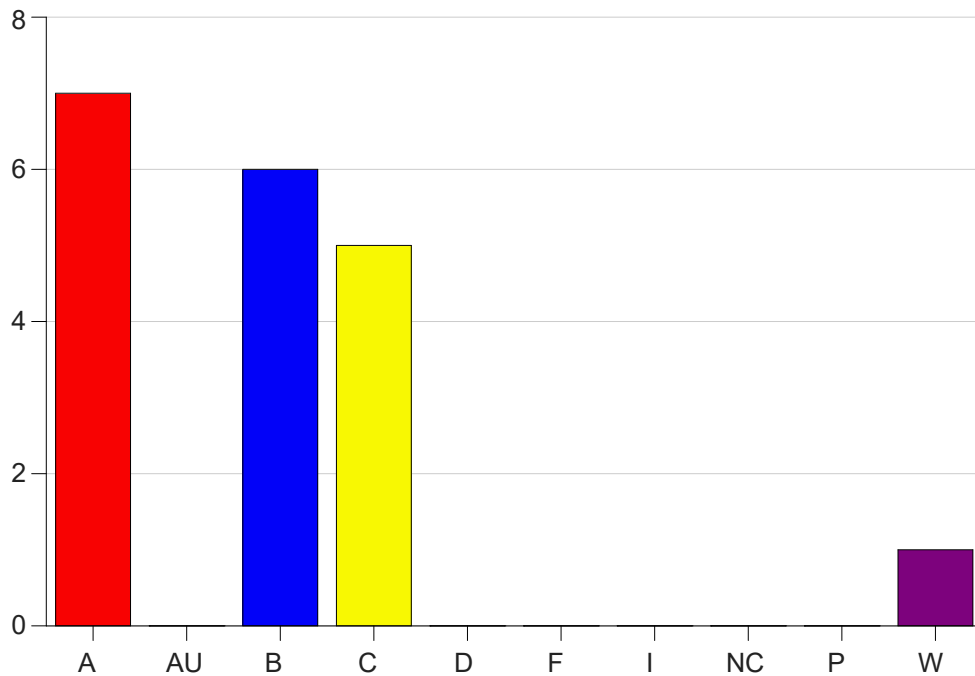

Louisiana State University Eunice

Grade Distribution by Course

2022 Spring Semester

May 25, 2022
11:25:09 AM

Course Work Course Number: BIOL1209

Course Work Count - All		A	AU	B	C	D	F	I	NC	P	W	Total
93	Cordes,J	7	0	6	5	0	0	0	0	0	1	19
Total		7	0	6	5	0	0	0	0	0	1	19