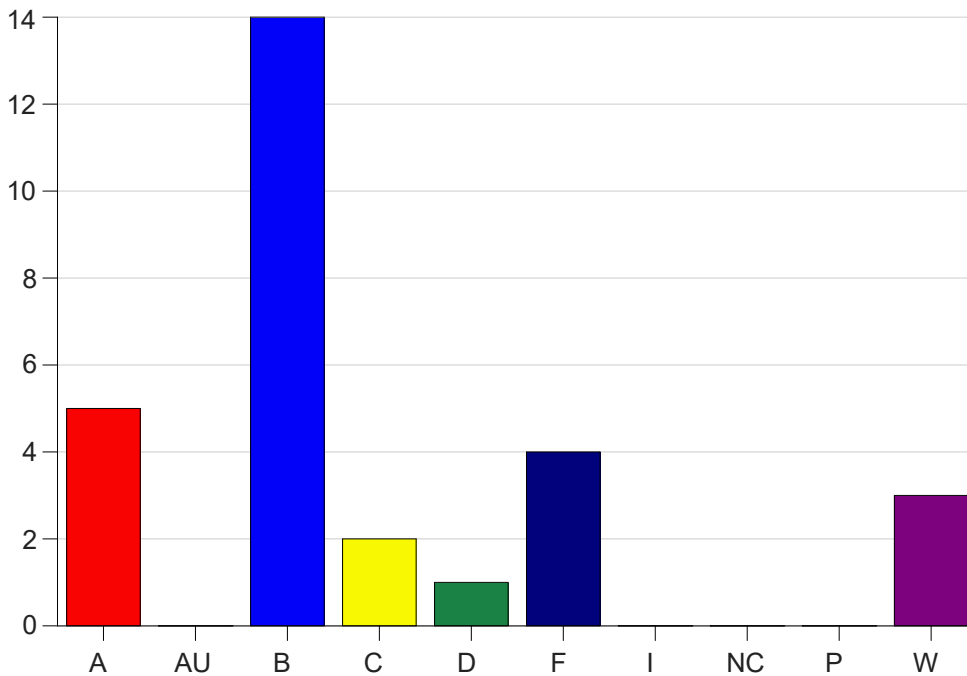

Louisiana State University Eunice

Grade Distribution by Course

2022 Spring Semester

May 25, 2022
11:25:09 AM

Course Work Course Number: ENGL2020

Course Work Count - All		A	AU	B	C	D	F	I	NC	P	W	Total
L6	Meche,J	5	0	14	2	1	4	0	0	0	3	29
Total		5	0	14	2	1	4	0	0	0	3	29