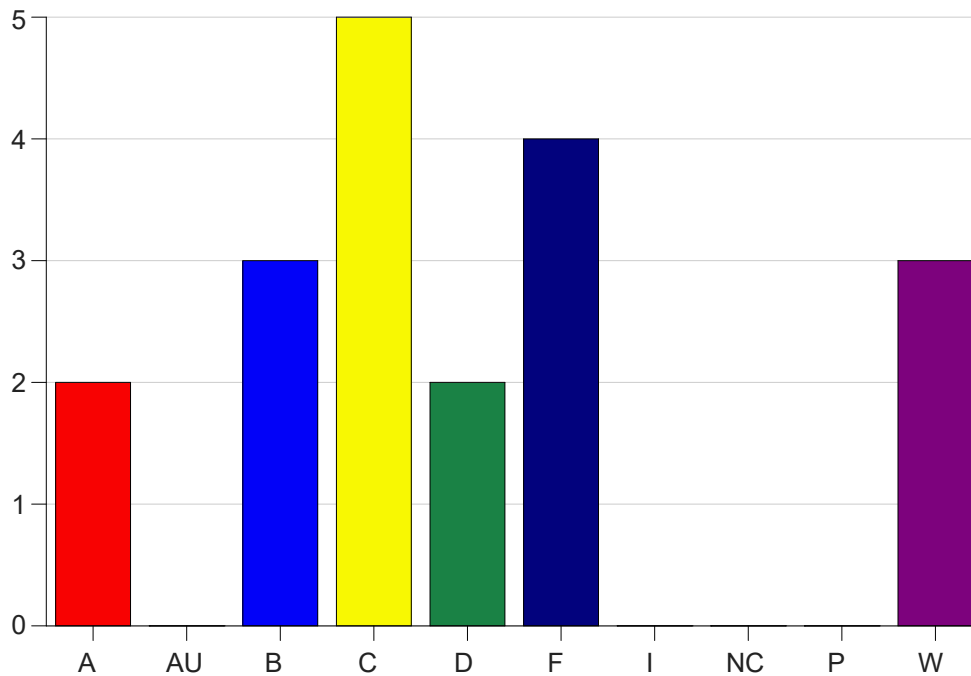

Louisiana State University Eunice

Grade Distribution by Course

2022 Spring Semester

May 25, 2022
11:25:09 AM

Course Work Course Number: ECON2030

Course Work Count - All		A	AU	B	C	D	F	I	NC	P	W	Total
25	Bergan, N	2	0	3	5	2	4	0	0	0	3	19
Total		2	0	3	5	2	4	0	0	0	3	19