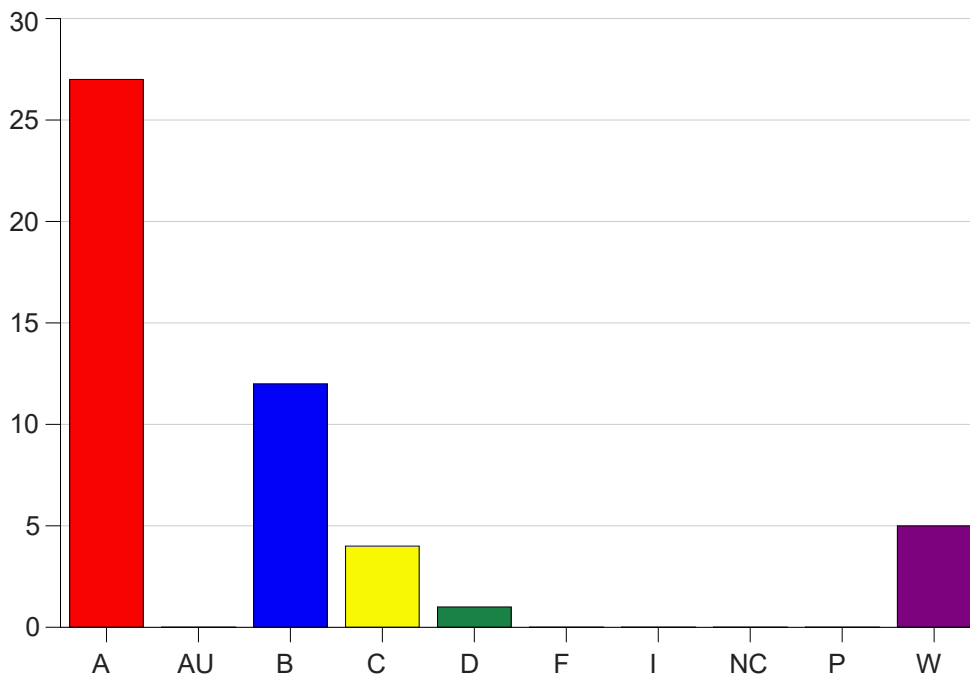

Louisiana State University Eunice

Grade Distribution by Course

2022 Spring Semester

May 25, 2022
11:25:09 AM

Course Work Course Number: ACCT2001

Course Work Count - All		A	AU	B	C	D	F	I	NC	P	W	Total
02	Beshears,M	9	0	5	2	0	0	0	0	0	1	17
25	Thibodeaux	18	0	7	2	1	0	0	0	0	4	32
Total		27	0	12	4	1	0	0	0	0	5	49