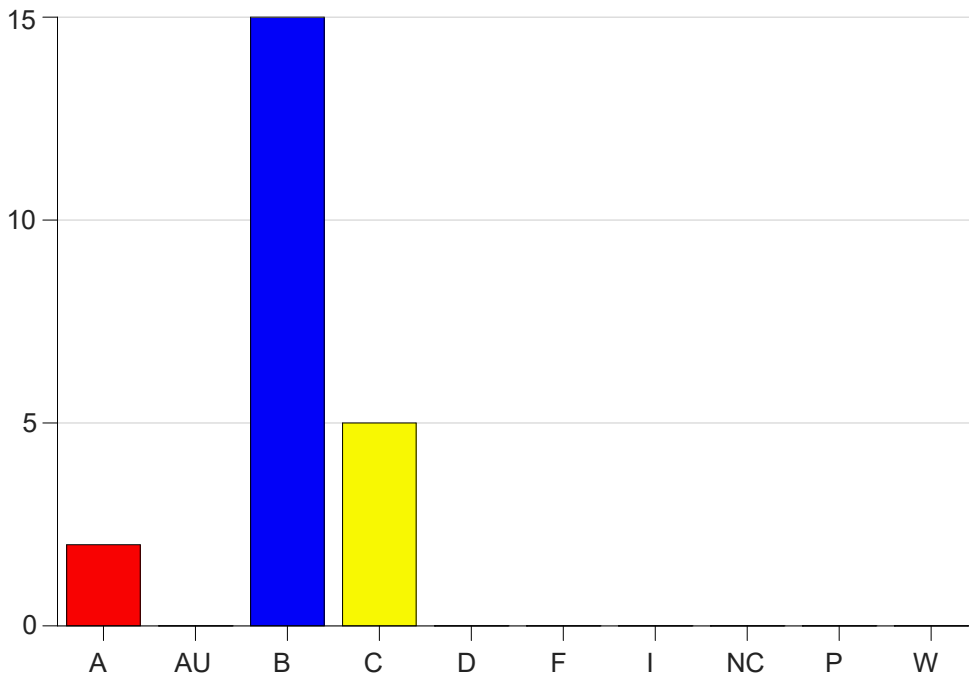

Louisiana State University Eunice

Grade Distribution by Course

2022 Spring Semester

May 25, 2022
11:25:09 AM

Course Work Course Number: RADT2038

Course Work Count - All		A	AU	B	C	D	F	I	NC	P	W	Total
01	Lavigne,C	2	0	15	5	0	0	0	0	0	0	22
Total		2	0	15	5	0	0	0	0	0	0	22