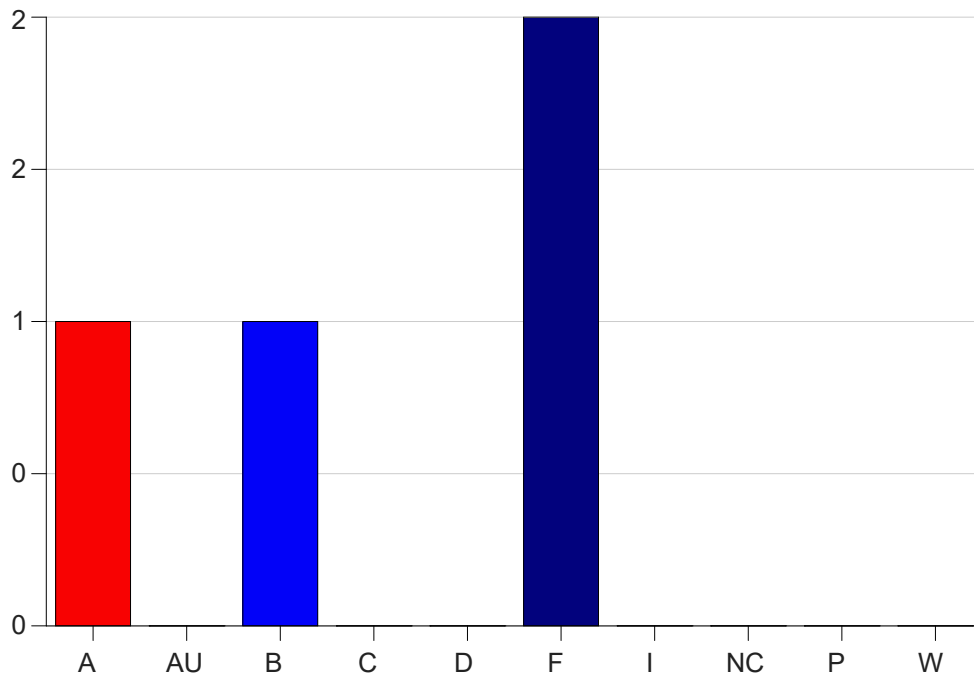

Louisiana State University Eunice

Grade Distribution by Course

2022 Spring Semester

May 25, 2022
11:25:09 AM

Course Work Course Number: INDS1102

Course Work Count - All		A	AU	B	C	D	F	I	NC	P	W	Total
25	Kapp, K	1	0	1	0	0	2	0	0	0	0	4
Total		1	0	1	0	0	2	0	0	0	0	4