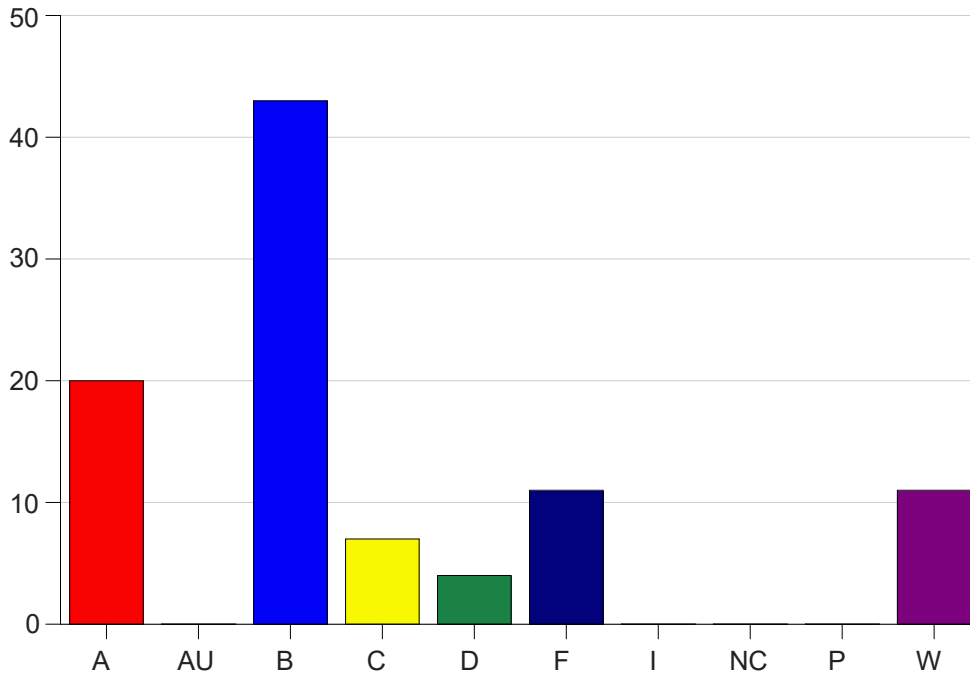

Louisiana State University Eunice

Grade Distribution by Course

2022 Spring Semester

May 25, 2022
11:25:09 AM

Course Work Course Number: NURS1000

Course Work Count - All		A	AU	B	C	D	F	I	NC	P	W	Total
25	Denker,J	8	0	8	0	2	1	0	0	0	2	21
26	Denker,J	5	0	9	1	0	2	0	0	0	2	19
27	Denker,J	3	0	8	1	2	3	0	0	0	3	20
28	Denker,J	2	0	8	2	0	5	0	0	0	2	19
29	Denker,J	2	0	10	3	0	0	0	0	0	2	17
Total		20	0	43	7	4	11	0	0	0	11	96