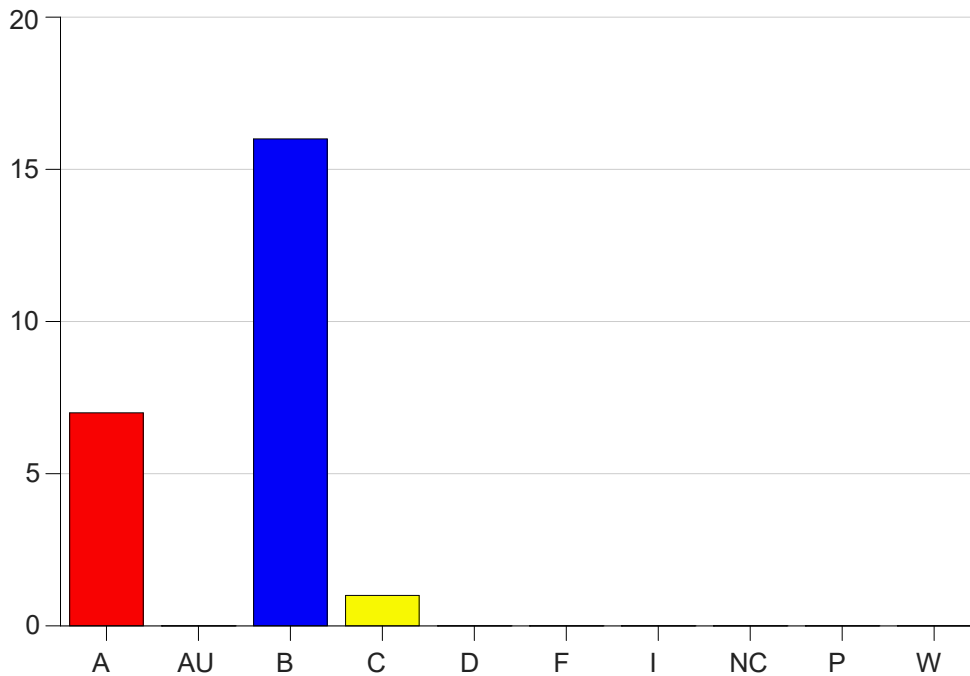

Louisiana State University Eunice

Grade Distribution by Course

2022 Spring Semester

May 25, 2022
11:25:09 AM

Course Work Course Number: RADT1022

Course Work Count - All		A	AU	B	C	D	F	I	NC	P	W	Total
01	Dustin,M	7	0	16	1	0	0	0	0	0	0	24
Total		7	0	16	1	0	0	0	0	0	0	24