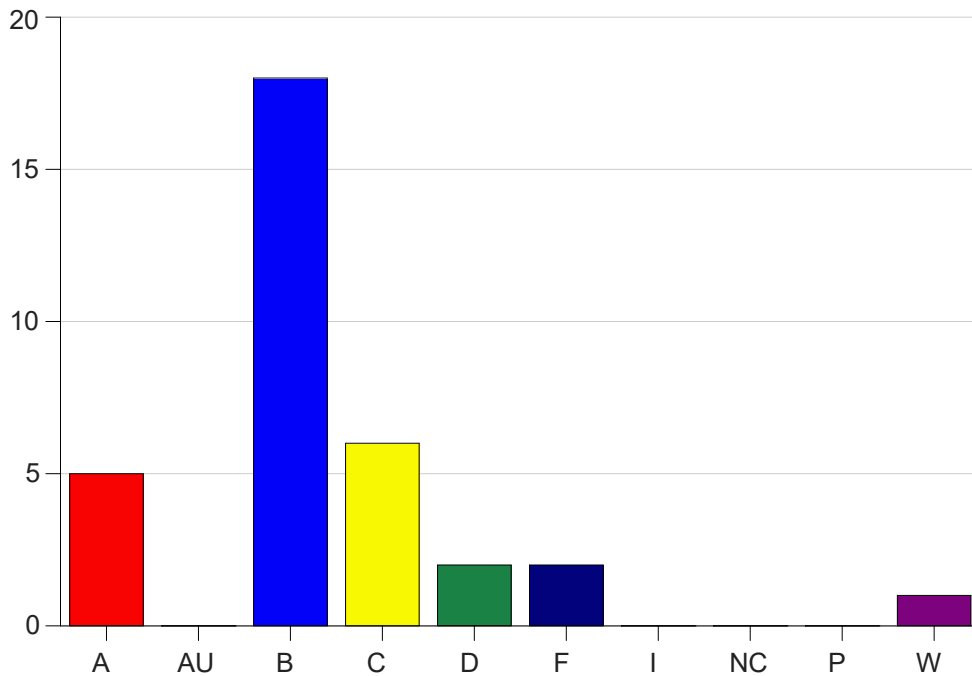

Louisiana State University Eunice

Grade Distribution by Course

2022 Spring Semester

May 25, 2022
11:25:09 AM

Course Work Course Number: PSYC2076

Course Work Count - All		A	AU	B	C	D	F	I	NC	P	W	Total
25	Trant,T	5	0	18	6	2	2	0	0	0	1	34
Total		5	0	18	6	2	2	0	0	0	1	34