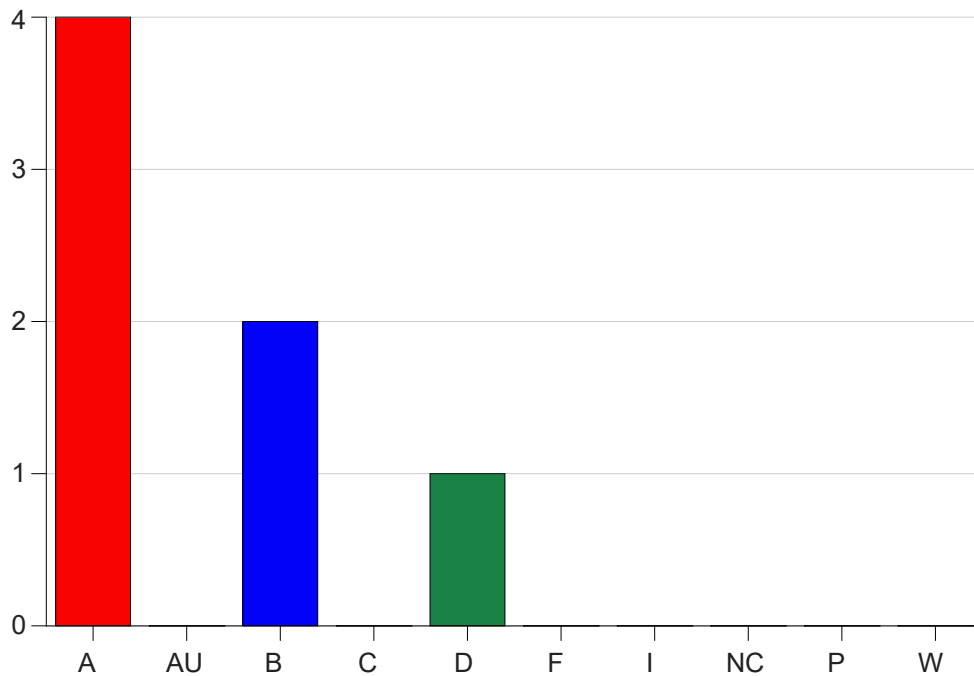

Louisiana State University Eunice

Grade Distribution by Course

2022 Spring Semester

May 25, 2022
11:25:09 AM

Course Work Course Number: FSCI1101

Course Work Count - All		A	AU	B	C	D	F	I	NC	P	W	Total
C1	Elg, C	4	0	2	0	1	0	0	0	0	0	7
Total		4	0	2	0	1	0	0	0	0	0	7