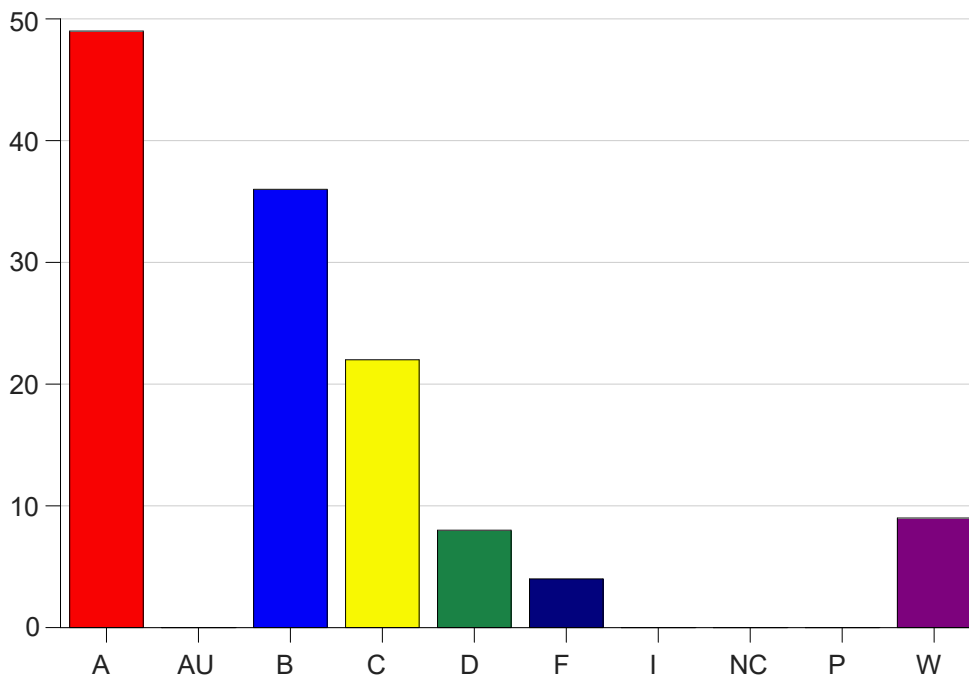

Louisiana State University Eunice

Grade Distribution by Course

2022 Spring Semester

May 25, 2022
11:25:09 AM

Course Work Course Number: MATH1022

Course Work Count - All		A	AU	B	C	D	F	I	NC	P	W	Total
02	Dunlap,A	3	0	1	5	5	3	0	0	0	1	18
03	Jean, J	4	0	10	7	1	1	0	0	0	6	29
D1	Boffenmyer	4	0	5	0	1	0	0	0	0	2	12
D2	McCoy,S	17	0	5	1	0	0	0	0	0	0	23
D3	McCoy,S	11	0	5	1	1	0	0	0	0	0	18
D4	Sonnier,R	10	0	10	8	0	0	0	0	0	0	28
Total		49	0	36	22	8	4	0	0	0	9	128