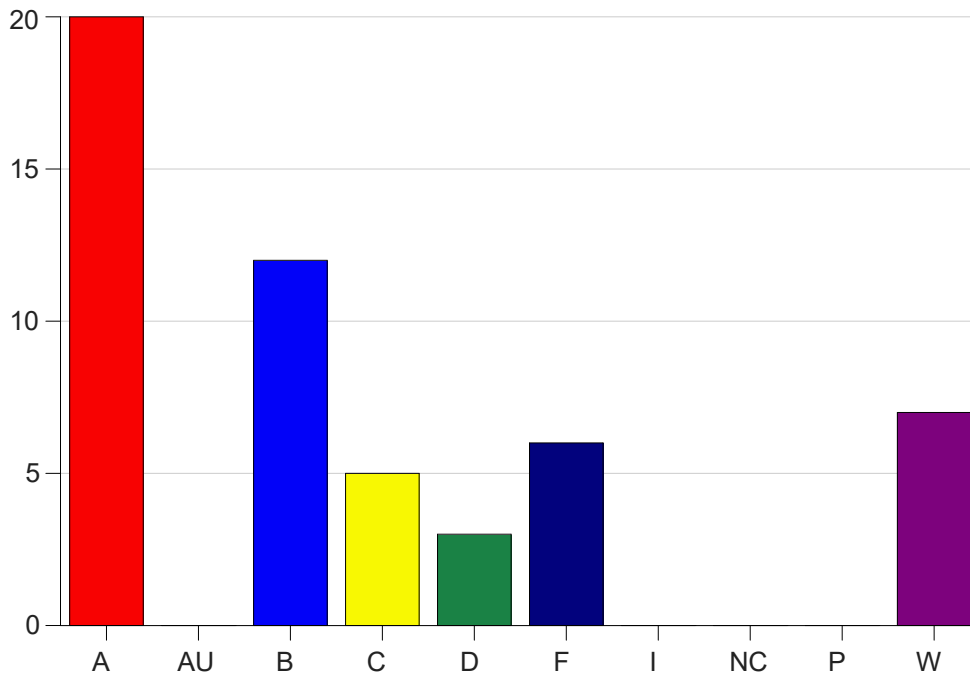

Louisiana State University Eunice

Grade Distribution by Course

2022 Spring Semester

May 25, 2022
11:25:09 AM

Course Work Course Number: ART 1441

Course Work Count - All		A	AU	B	C	D	F	I	NC	P	W	Total
01	Jones, S	11	0	5	2	0	2	0	0	0	1	21
C6	Simmons, J	3	0	5	2	2	3	0	0	0	6	21
D1	Reed, M	6	0	2	1	1	1	0	0	0	0	11
Total		20	0	12	5	3	6	0	0	0	7	53