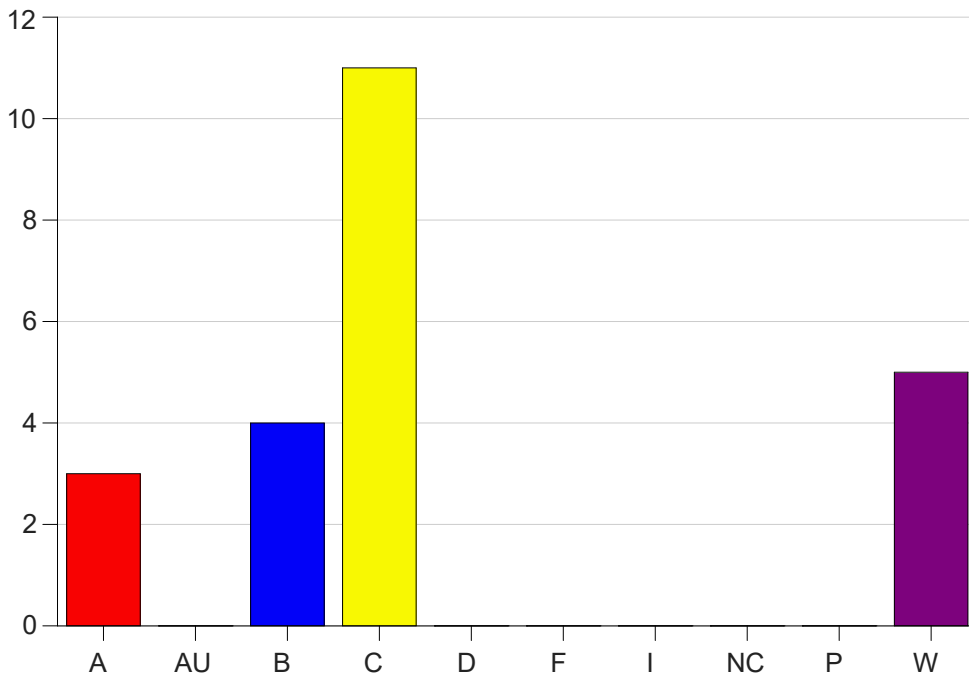

Louisiana State University Eunice

Grade Distribution by Course

2022 Spring Semester

May 25, 2022
11:25:09 AM

Course Work Course Number: BIOL1208

Course Work Count - All		A	AU	B	C	D	F	I	NC	P	W	Total
91	Jariel,D	3	0	4	11	0	0	0	0	0	5	23
Total		3	0	4	11	0	0	0	0	0	5	23