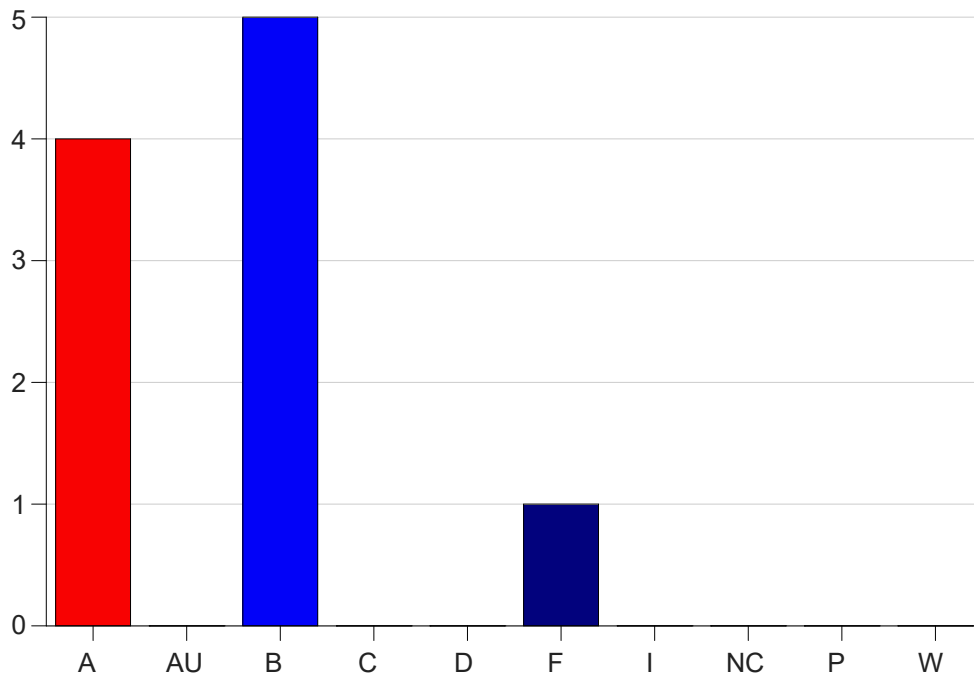

Louisiana State University Eunice

Grade Distribution by Course

2022 Spring Semester

May 25, 2022
11:25:09 AM

Course Work Course Number: CJ 2133

Course Work Count - All		A	AU	B	C	D	F	I	NC	P	W	Total
L6	Herko, J	4	0	5	0	0	1	0	0	0	0	10
Total		4	0	5	0	0	1	0	0	0	0	10