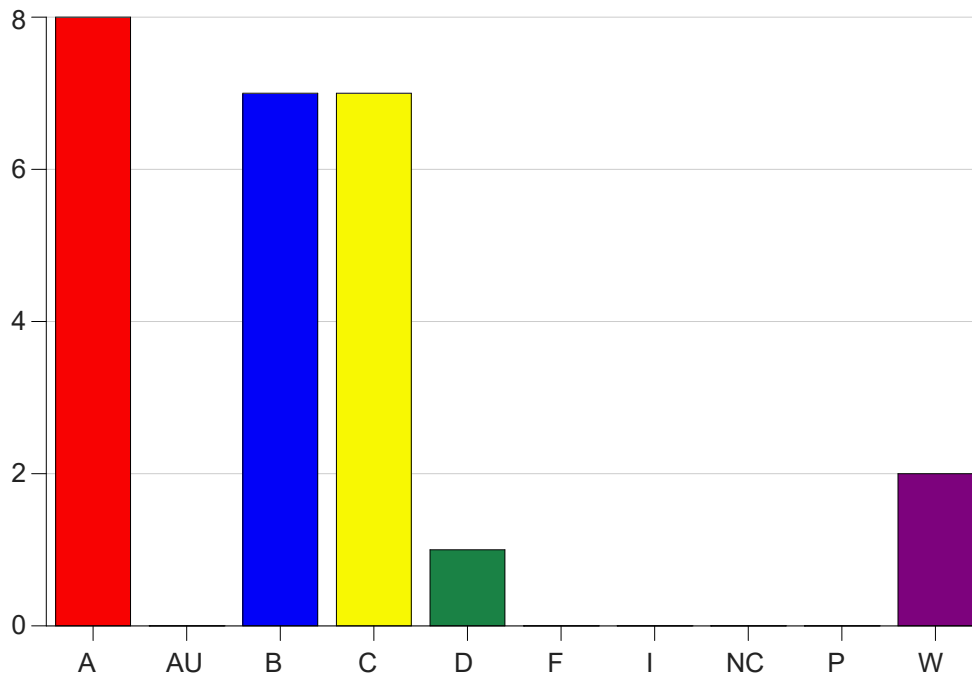

Louisiana State University Eunice

Grade Distribution by Course

2022 Spring Semester

May 25, 2022
11:25:09 AM

Course Work Course Number: CHEM1202

Course Work Count - All		A	AU	B	C	D	F	I	NC	P	W	Total
01	Borill, B	8	0	7	7	1	0	0	0	0	2	25
Total		8	0	7	7	1	0	0	0	0	2	25