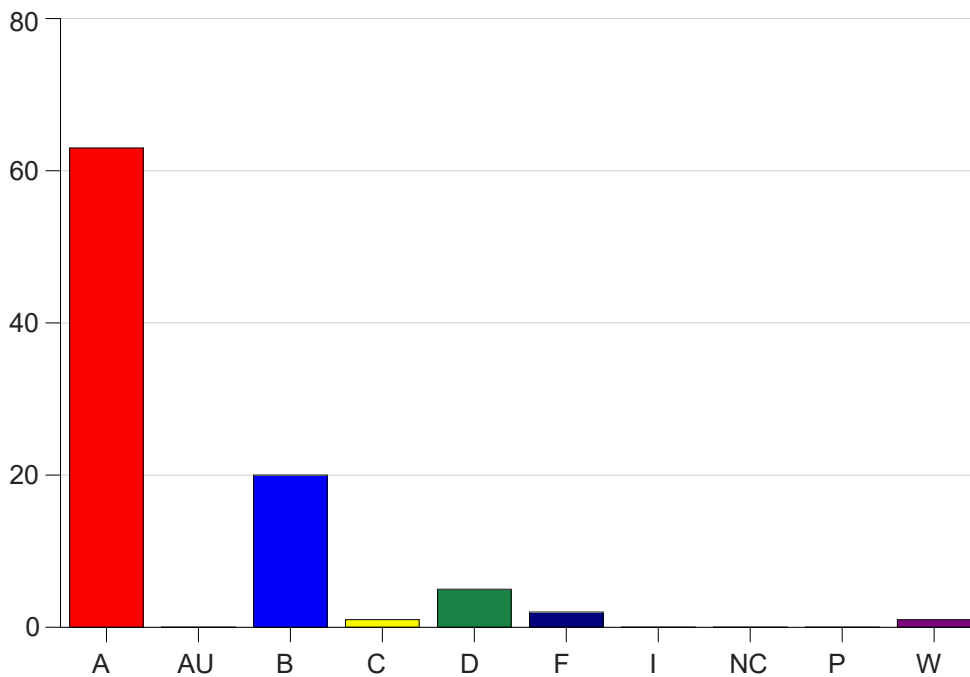

Louisiana State University Eunice

Grade Distribution by Course

2022 Spring Semester

May 25, 2022
11:25:09 AM

Course Work Course Number: DMS 1000

Course Work Count - All		A	AU	B	C	D	F	I	NC	P	W	Total
C1	Leger,K	38	0	6	0	3	0	0	0	0	0	47
C6	Leger,K	25	0	14	1	2	2	0	0	0	1	45
Total		63	0	20	1	5	2	0	0	0	1	92