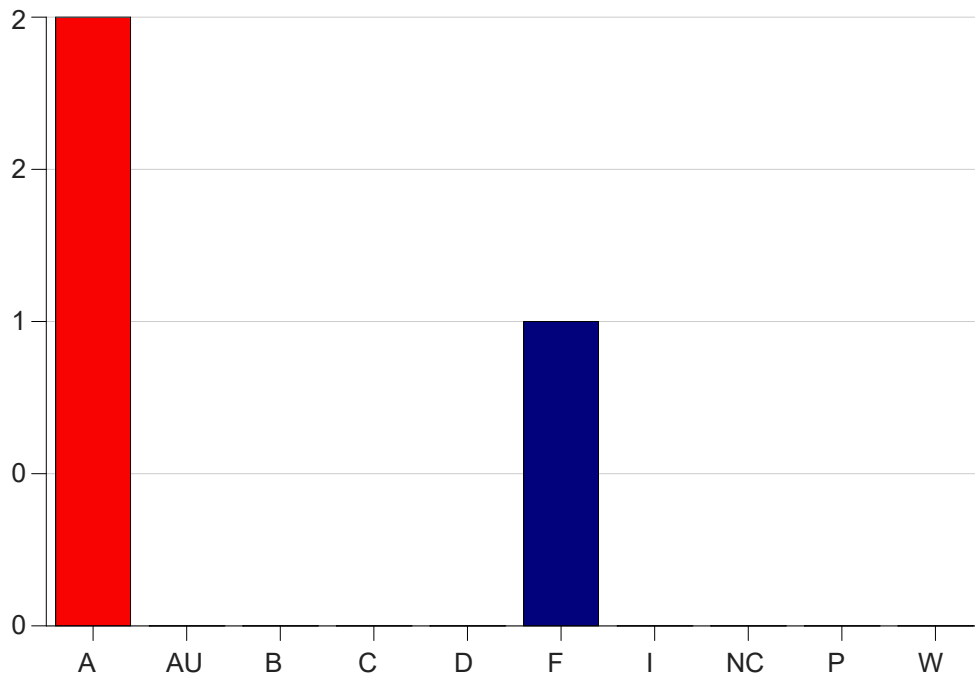

Louisiana State University Eunice

Grade Distribution by Course

2022 Spring Semester

May 25, 2022
11:25:09 AM

Course Work Course Number: PBSA2510

Course Work Count - All		A	AU	B	C	D	F	I	NC	P	W	Total
C6	Hally,R	2	0	0	0	0	1	0	0	0	0	3
Total		2	0	0	0	0	1	0	0	0	0	3