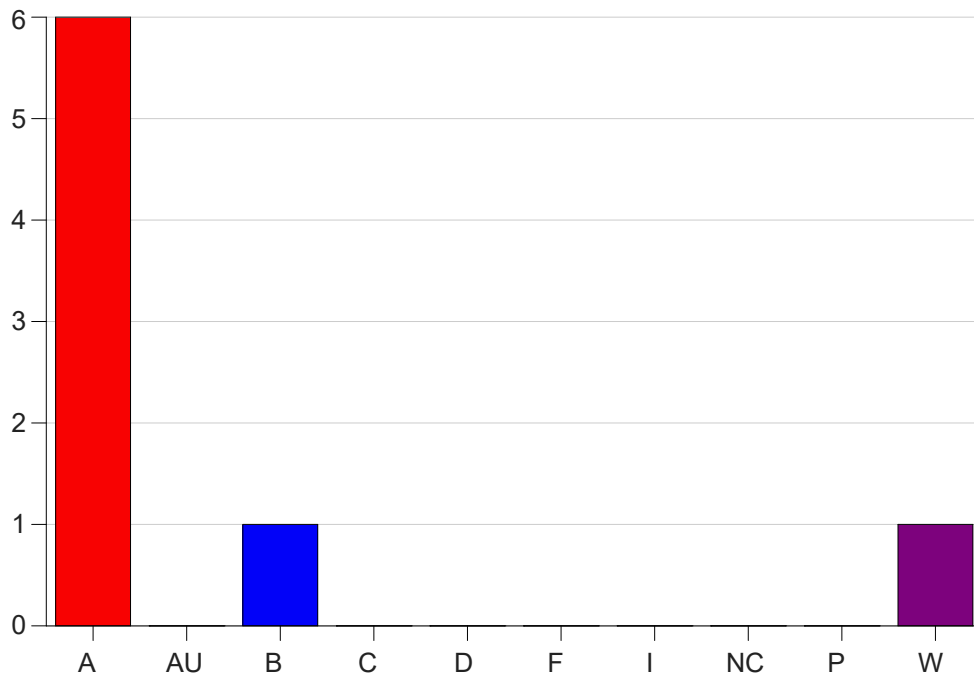

Louisiana State University Eunice

Grade Distribution by Course

2022 Spring Semester

May 25, 2022
11:25:09 AM

Course Work Course Number: EMGT2000

Course Work Count - All		A	AU	B	C	D	F	I	NC	P	W	Total
L1	Ford, N	6	0	1	0	0	0	0	0	0	1	8
Total		6	0	1	0	0	0	0	0	0	1	8