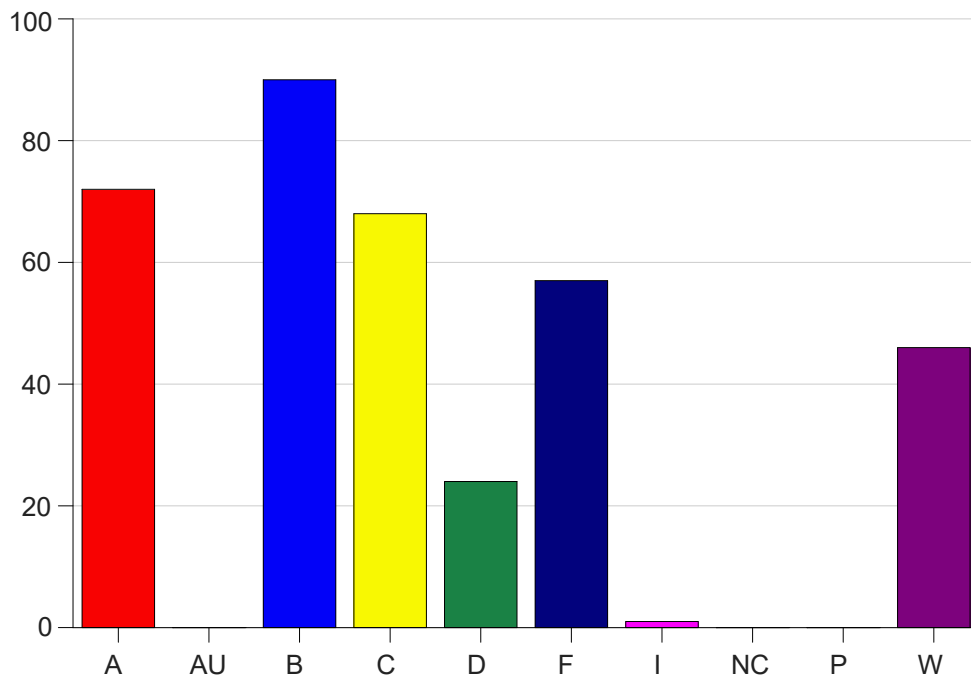

Louisiana State University Eunice

Grade Distribution by Course

2022 Spring Semester

May 25, 2022
11:25:09 AM

Course Work Course Number: ENGL1001

Course Work Count - All		A	AU	B	C	D	F	I	NC	P	W	Total
01	Jones, R	4	0	3	1	1	3	0	0	0	0	12
02	Jones, R	10	0	3	1	0	1	0	0	0	2	17
03	Alleman,M	0	0	3	1	1	1	0	0	0	1	7
04	Cavell,M	3	0	7	5	3	3	0	0	0	3	24
05	Langlois,D	9	0	7	0	0	6	0	0	0	2	24
06	Alleman,M	2	0	2	1	0	2	0	0	0	4	11
07	Fedor, H	1	0	4	7	5	5	0	0	0	2	24
08	Fedor, H	1	0	2	0	1	2	0	0	0	0	6
09	Langlois,D	5	0	12	0	0	4	0	0	0	3	24
11	Jones, R	6	0	6	5	0	5	0	0	0	1	23
20	Cavell,M	5	0	3	9	0	1	0	0	0	6	24
21	Alleman,M	3	0	0	3	1	8	0	0	0	7	22
22	Whitehea,M	0	0	5	5	5	6	1	0	0	1	23
23	Whitehea,M	1	0	2	4	2	2	0	0	0	2	13
A1	Brown, C	2	0	2	4	1	3	0	0	0	0	12
D1	Johnson,CS	11	0	8	4	0	0	0	0	0	5	28
D2	Johnson,CS	4	0	12	10	0	0	0	0	0	3	29
L1	Cavell,M	5	0	7	7	2	2	0	0	0	1	24
L6	Meche,J	0	0	2	1	2	3	0	0	0	3	11
Total		72	0	90	68	24	57	1	0	0	46	358

Louisiana State University Eunice

Grade Distribution by Course

2022 Spring Semester

May 25, 2022
11:25:09 AM