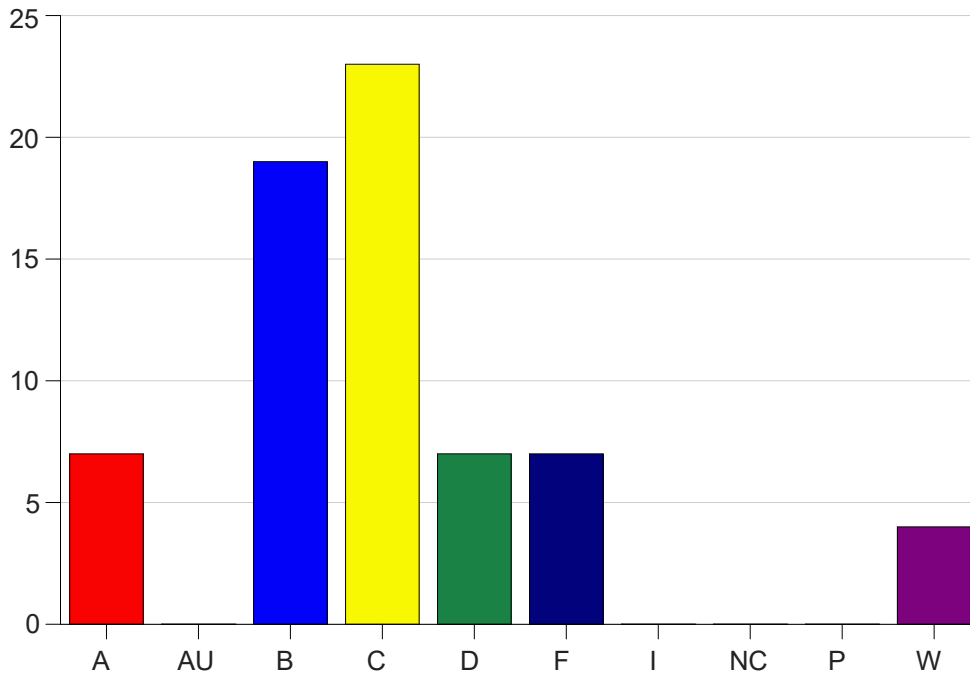

Louisiana State University Eunice

Grade Distribution by Course

2022 Spring Semester

May 25, 2022
11:25:09 AM

Course Work Course Number: ENVS1126

Course Work Count - All		A	AU	B	C	D	F	I	NC	P	W	Total
25	Jariel,D	7	0	13	12	0	2	0	0	0	1	35
26	Borill, B	0	0	6	11	7	5	0	0	0	3	32
Total		7	0	19	23	7	7	0	0	0	4	67