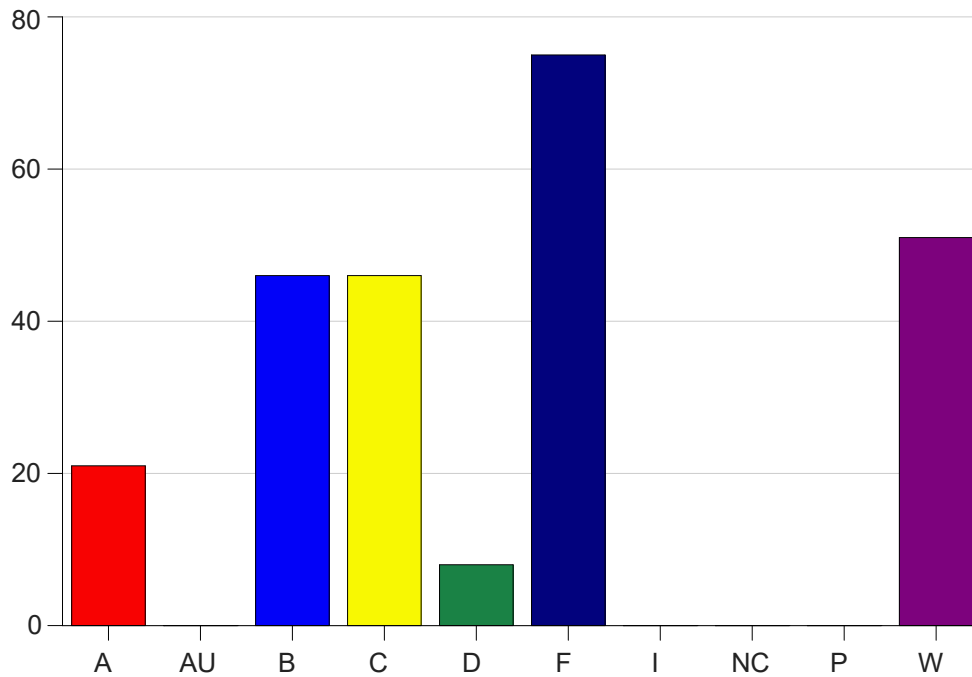

Louisiana State University Eunice

Grade Distribution by Course

2022 Spring Semester

May 25, 2022
11:25:09 AM

Course Work Course Number: MATH0015

Course Work Count - All		A	AU	B	C	D	F	I	NC	P	W	Total
01	Christia,R	1	0	2	3	1	5	0	0	0	8	20
03	Henry, H	3	0	7	6	2	7	0	0	0	4	29
04	Parrino,G	0	0	3	4	1	4	0	0	0	4	16
25	Vidrine, E	4	0	3	1	3	12	0	0	0	7	30
26	Henry, H	3	0	4	3	0	10	0	0	0	8	28
81	Christia,R	0	0	2	3	0	7	0	0	0	3	15
82	Christia,R	2	0	3	5	0	7	0	0	0	0	17
83	Vidrine, J	2	0	5	4	0	9	0	0	0	1	21
84	Vidrine, J	1	0	7	10	0	4	0	0	0	1	23
86	Fowler,P	0	0	1	1	0	1	0	0	0	1	4
L6	Parrino,G	2	0	5	4	0	4	0	0	0	8	23
L7	Parrino,G	3	0	4	2	1	5	0	0	0	6	21
Total		21	0	46	46	8	75	0	0	0	51	247