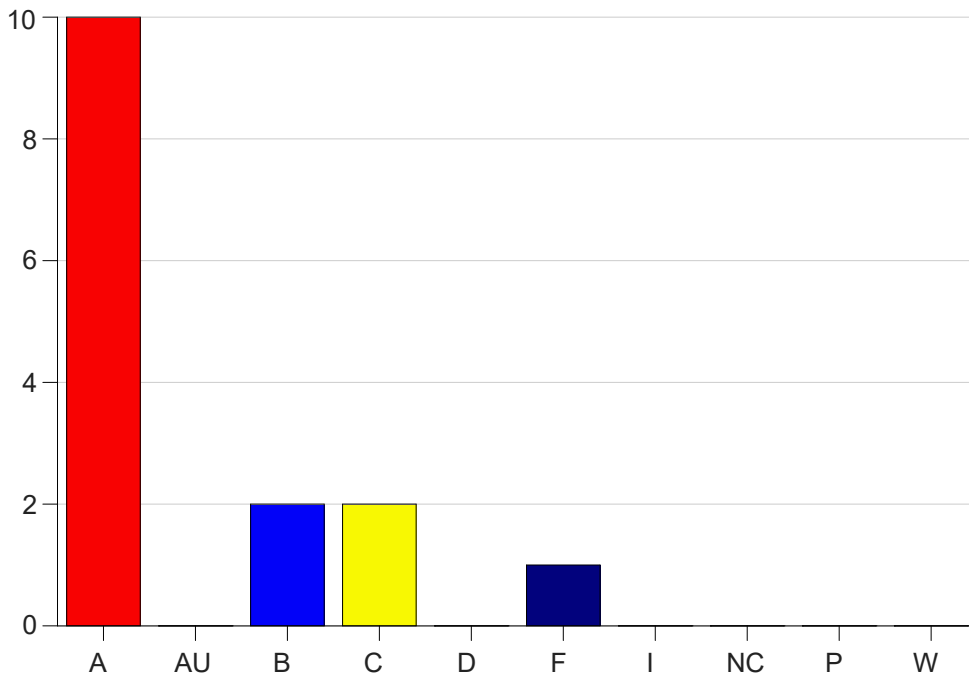

Louisiana State University Eunice

Grade Distribution by Course

2022 Spring Semester

May 25, 2022
11:25:09 AM

Course Work Course Number: EMGT1500

Course Work Count - All		A	AU	B	C	D	F	I	NC	P	W	Total
L6	Spencer,W	10	0	2	2	0	1	0	0	0	0	15
Total		10	0	2	2	0	1	0	0	0	0	15