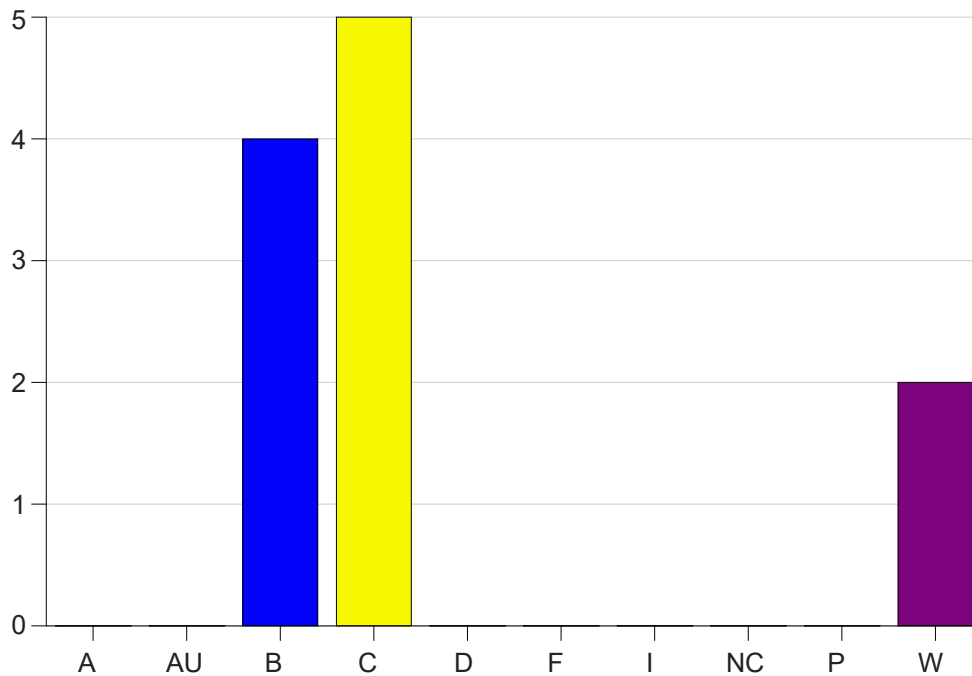

Louisiana State University Eunice

Grade Distribution by Course

2022 Spring Semester

May 25, 2022
11:25:09 AM

Course Work Course Number: SURT1100

Course Work Count - All		A	AU	B	C	D	F	I	NC	P	W	Total
01	Guillory,K	0	0	4	5	0	0	0	0	0	2	11
Total		0	0	4	5	0	0	0	0	0	2	11