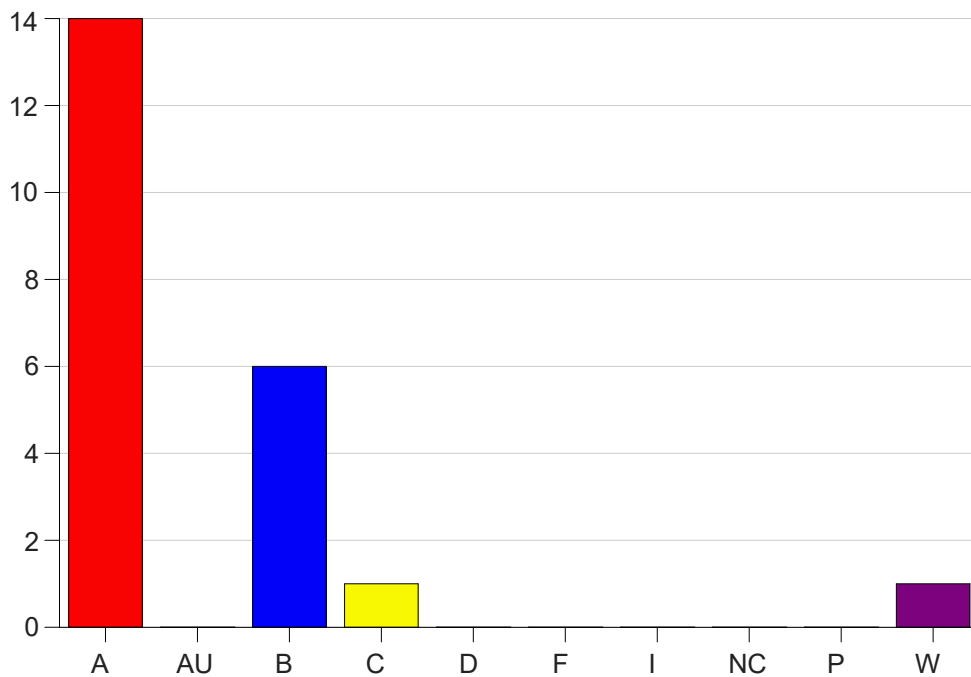

Louisiana State University Eunice

Grade Distribution by Course

2022 Spring Semester

May 25, 2022
11:25:09 AM

Course Work Course Number: CHEM1212

Course Work Count - All		A	AU	B	C	D	F	I	NC	P	W	Total
91	Borill, B	5	0	3	0	0	0	0	0	0	0	8
93	Borill, B	9	0	3	1	0	0	0	0	0	1	14
Total		14	0	6	1	0	0	0	0	0	1	22