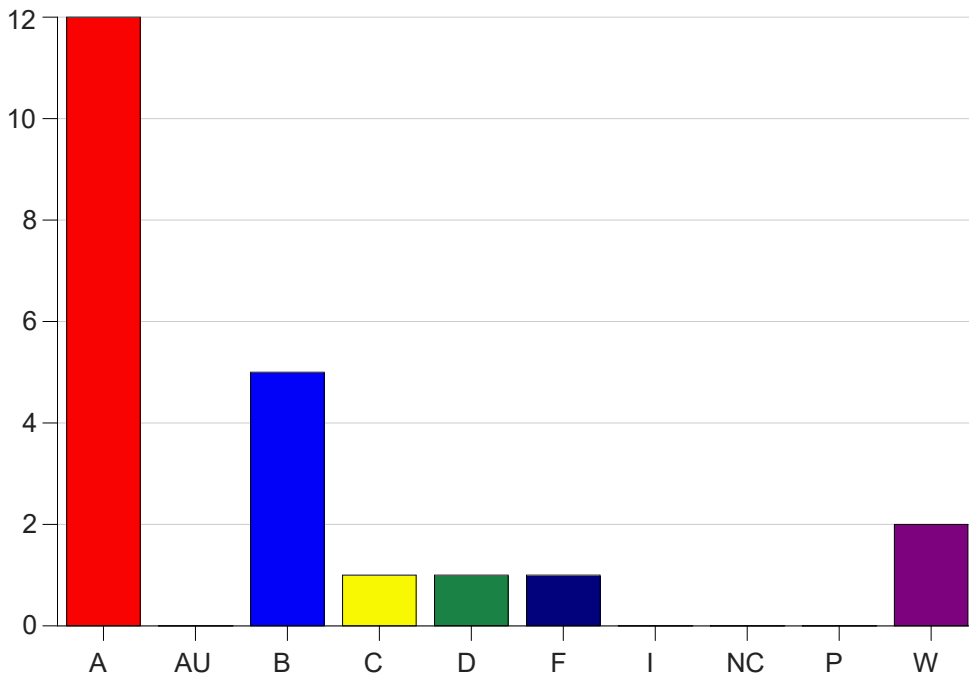

Louisiana State University Eunice

Grade Distribution by Course

2022 Spring Semester

May 25, 2022
11:25:09 AM

Course Work Course Number: MGMT2999

Course Work Count - All		A	AU	B	C	D	F	I	NC	P	W	Total
25	May,N	12	0	5	1	1	1	0	0	0	2	22
Total		12	0	5	1	1	1	0	0	0	2	22