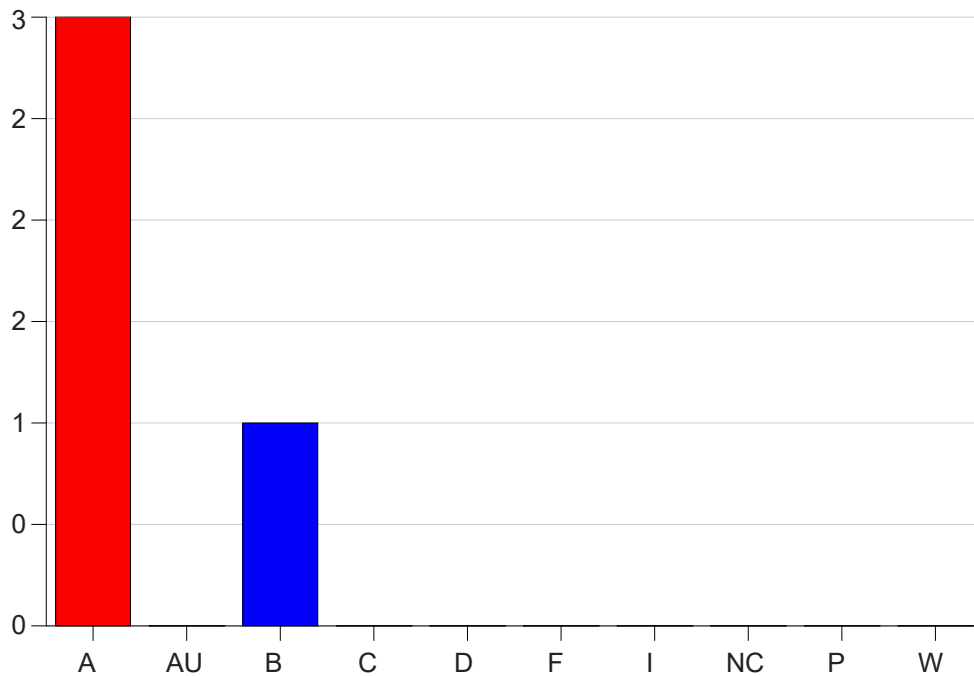

Louisiana State University Eunice

Grade Distribution by Course

2022 Spring Semester

May 25, 2022
11:25:09 AM

Course Work Course Number: FSCI2235

Course Work Count - All		A	AU	B	C	D	F	I	NC	P	W	Total
C6	Jones, D	3	0	1	0	0	0	0	0	0	0	4
Total		3	0	1	0	0	0	0	0	0	0	4