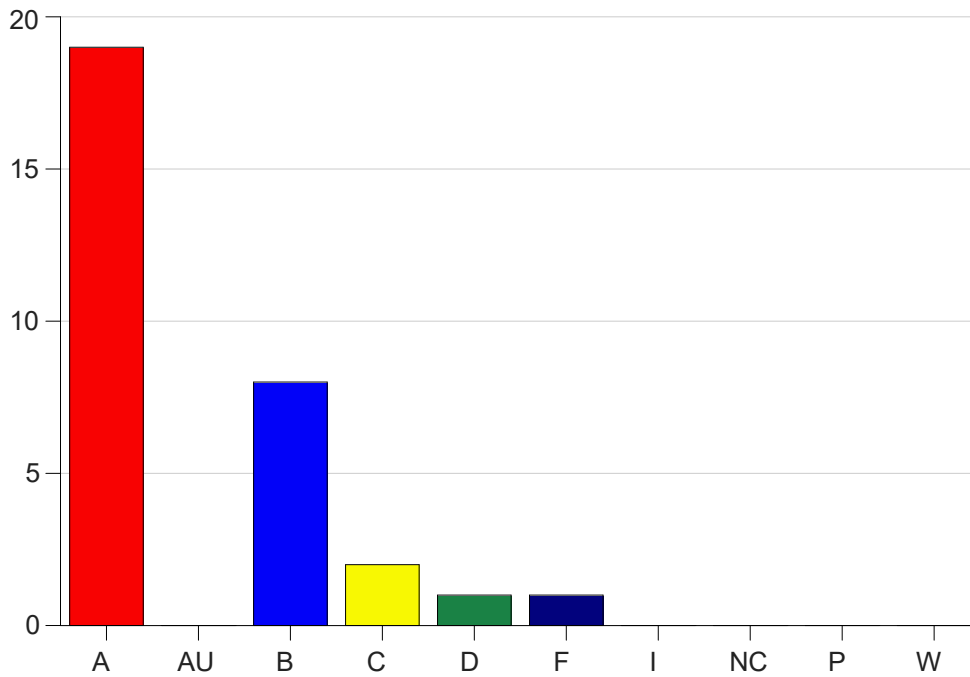

Louisiana State University Eunice

Grade Distribution by Course

2022 Spring Semester

May 25, 2022
11:25:09 AM

Course Work Course Number: CMST2060

Course Work Count - All		A	AU	B	C	D	F	I	NC	P	W	Total
01	Dozier, T	9	0	2	0	0	0	0	0	0	0	11
02	Dozier, T	6	0	3	1	1	1	0	0	0	0	12
03	Dozier, T	4	0	3	1	0	0	0	0	0	0	8
Total		19	0	8	2	1	1	0	0	0	0	31