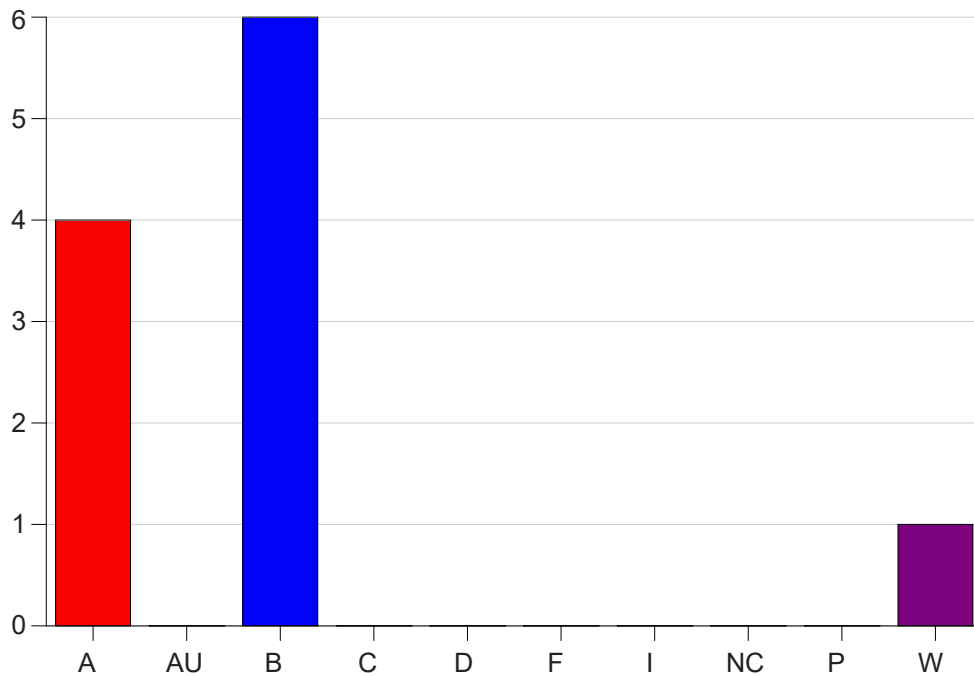

Louisiana State University Eunice

Grade Distribution by Course

2022 Spring Semester

May 25, 2022
11:25:09 AM

Course Work Course Number: CJ 2153

Course Work Count - All		A	AU	B	C	D	F	I	NC	P	W	Total
L1	Richards,M	4	0	6	0	0	0	0	0	0	1	11
Total		4	0	6	0	0	0	0	0	0	1	11