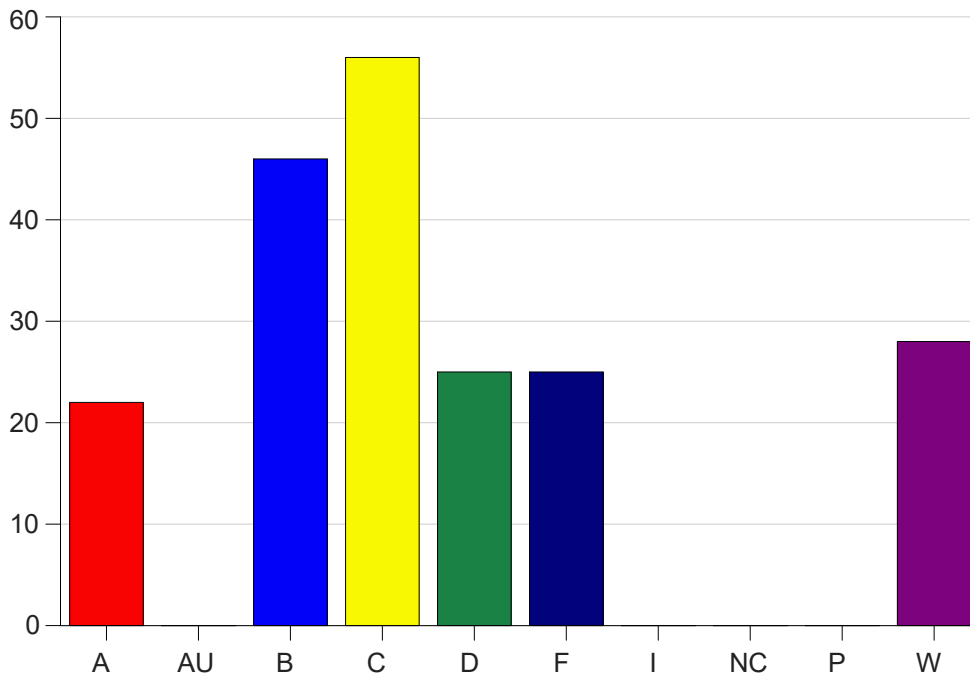

Louisiana State University Eunice

Grade Distribution by Course

2022 Spring Semester

May 25, 2022
11:25:09 AM

Course Work Course Number: MATH1425

Course Work Count - All		A	AU	B	C	D	F	I	NC	P	W	Total
02	Henry, H	8	0	7	14	3	3	0	0	0	5	40
03	Vidrine, E	5	0	15	10	5	3	0	0	0	2	40
04	Jean, J	3	0	5	6	6	3	0	0	0	3	26
05	Henry, H	3	0	6	14	7	4	0	0	0	3	37
25	Christia,R	1	0	7	6	3	6	0	0	0	8	31
L6	Vidrine, E	2	0	6	6	1	6	0	0	0	7	28
Total		22	0	46	56	25	25	0	0	0	28	202