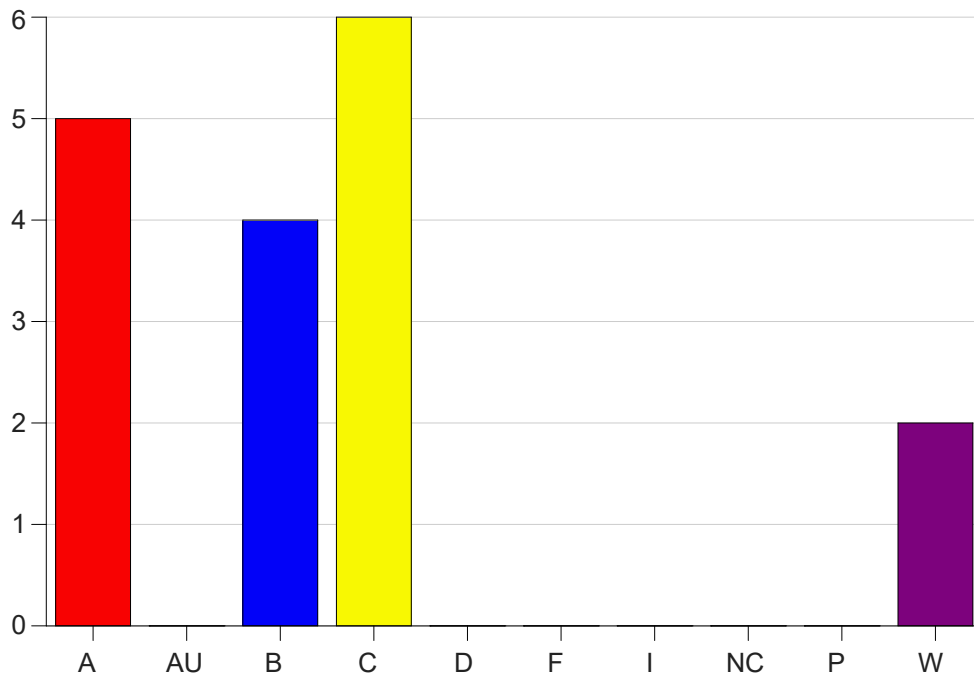

Louisiana State University Eunice

Grade Distribution by Course

2022 Spring Semester

May 25, 2022
11:25:09 AM

Course Work Course Number: CSC 2030

Course Work Count - All		A	AU	B	C	D	F	I	NC	P	W	Total
01	Seeder, L	5	0	4	6	0	0	0	0	0	2	17
Total		5	0	4	6	0	0	0	0	0	2	17