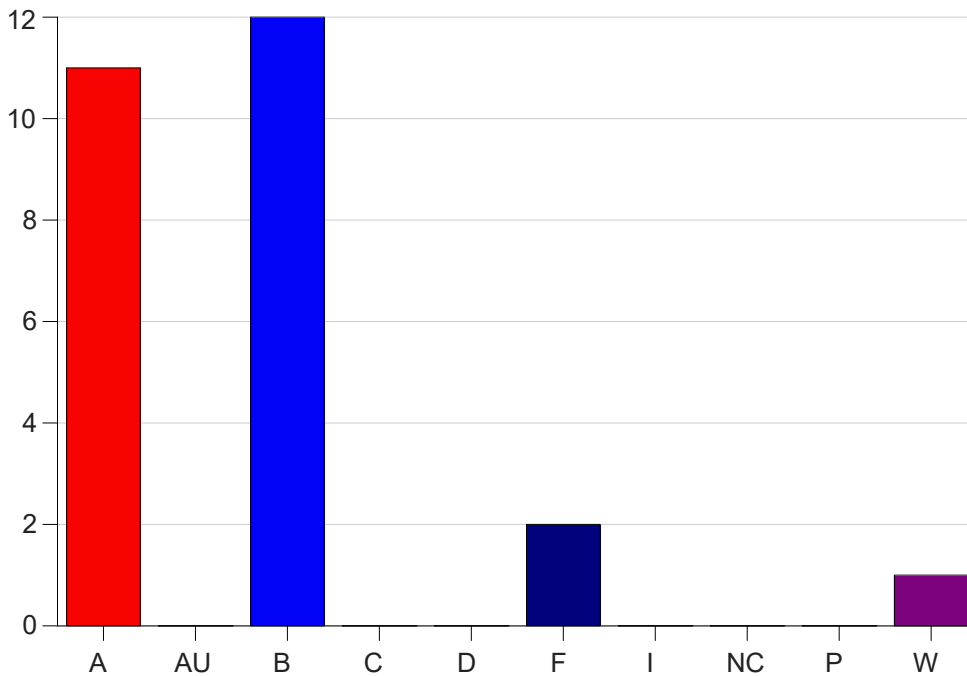

Louisiana State University Eunice

Grade Distribution by Course

2022 Spring Semester

May 25, 2022
11:25:09 AM

Course Work Course Number: ALLH1200

Course Work Count - All		A	AU	B	C	D	F	I	NC	P	W	Total
S1	Massy,J	11	0	12	0	0	2	0	0	0	1	26
Total		11	0	12	0	0	2	0	0	0	1	26