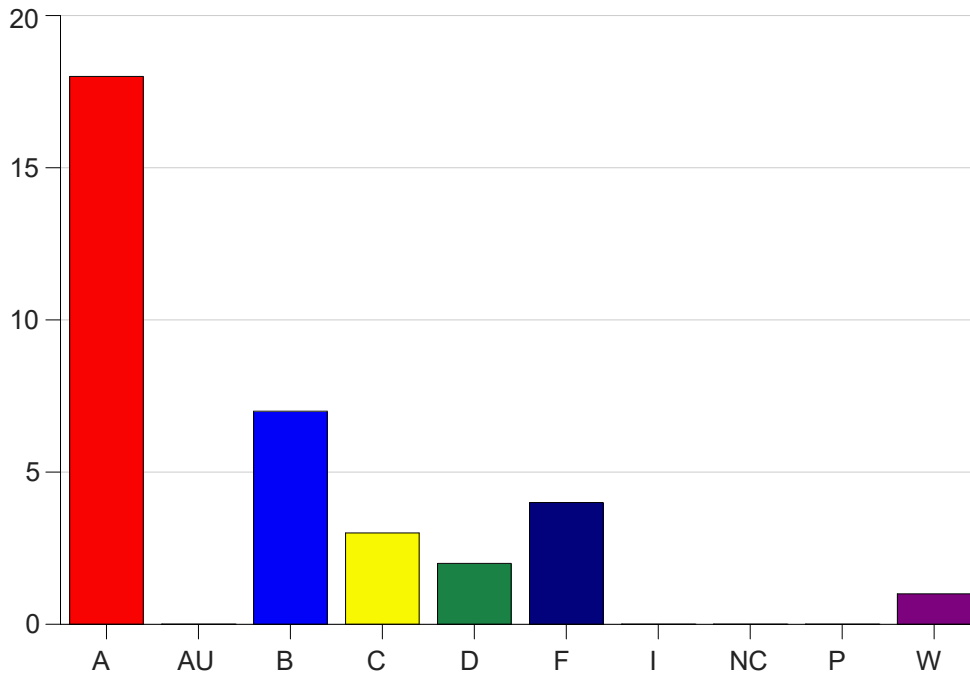

Louisiana State University Eunice

Grade Distribution by Course

2022 Spring Semester

May 25, 2022
11:25:09 AM

Course Work Course Number: ALLH1620

Course Work Count - All		A	AU	B	C	D	F	I	NC	P	W	Total
S1	Sweet, K	13	0	4	2	1	1	0	0	0	0	21
S2	Sweet, K	5	0	3	1	1	3	0	0	0	1	14
Total		18	0	7	3	2	4	0	0	0	1	35