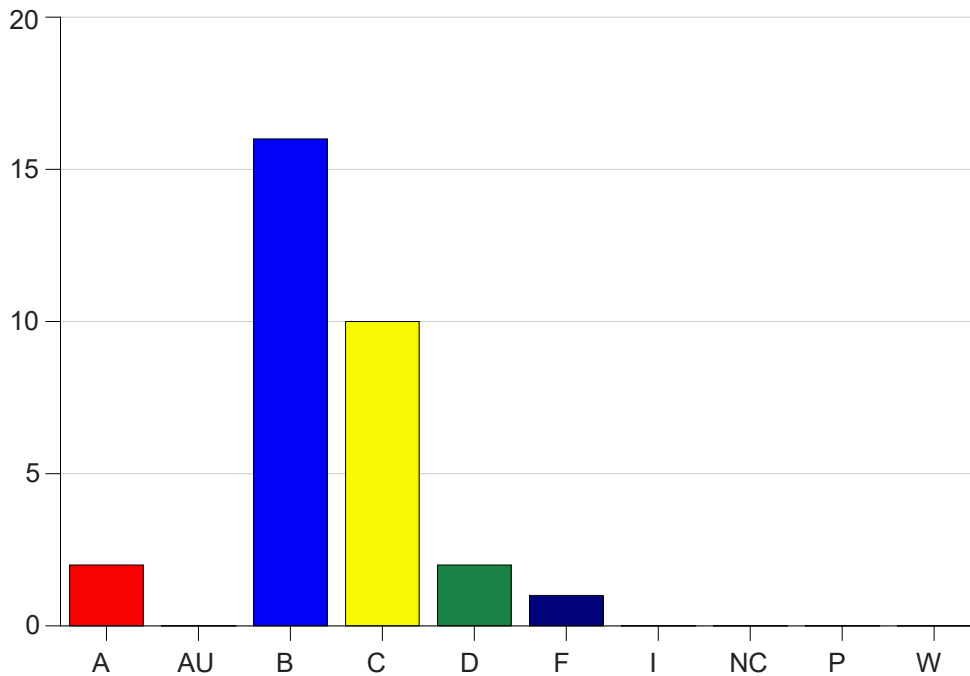

Louisiana State University Eunice

Grade Distribution by Course

2022 Spring Semester

May 25, 2022
11:25:09 AM

Course Work Course Number: NURS2532

Course Work Count - All		A	AU	B	C	D	F	I	NC	P	W	Total
25	LaFleur,L	2	0	16	10	2	1	0	0	0	0	31
Total		2	0	16	10	2	1	0	0	0	0	31