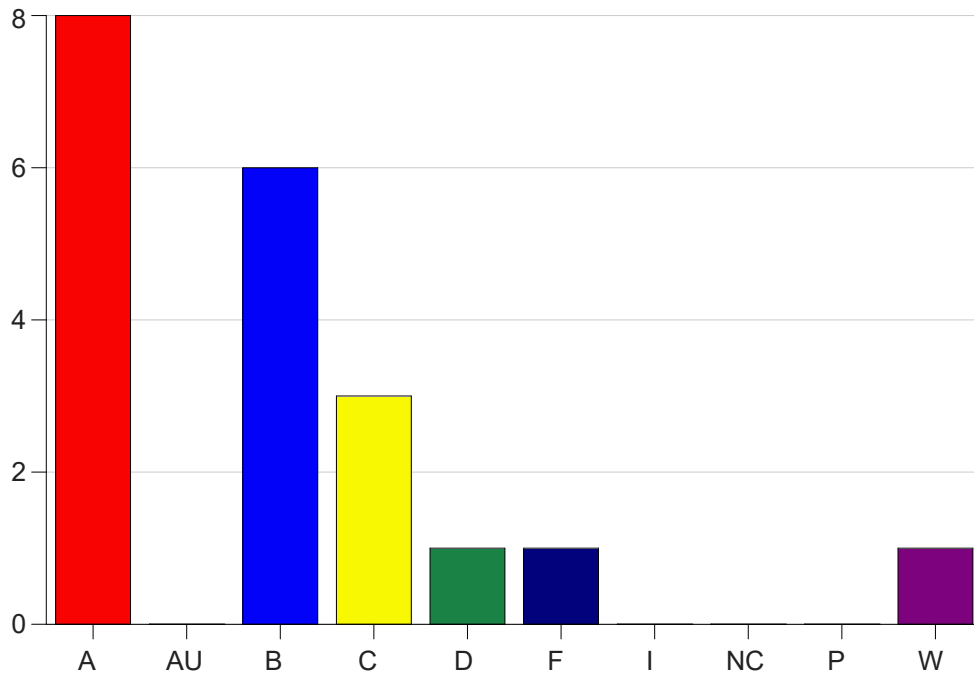

Louisiana State University Eunice

Grade Distribution by Course

2022 Spring Semester

May 25, 2022
11:25:09 AM

Course Work Course Number: HCM 2640

Course Work Count - All		A	AU	B	C	D	F	I	NC	P	W	Total
25	Hedge, R.	7	0	6	3	1	1	0	0	0	1	19
C6	Hedge, R.	1	0	0	0	0	0	0	0	0	0	1
Total		8	0	6	3	1	1	0	0	0	1	20