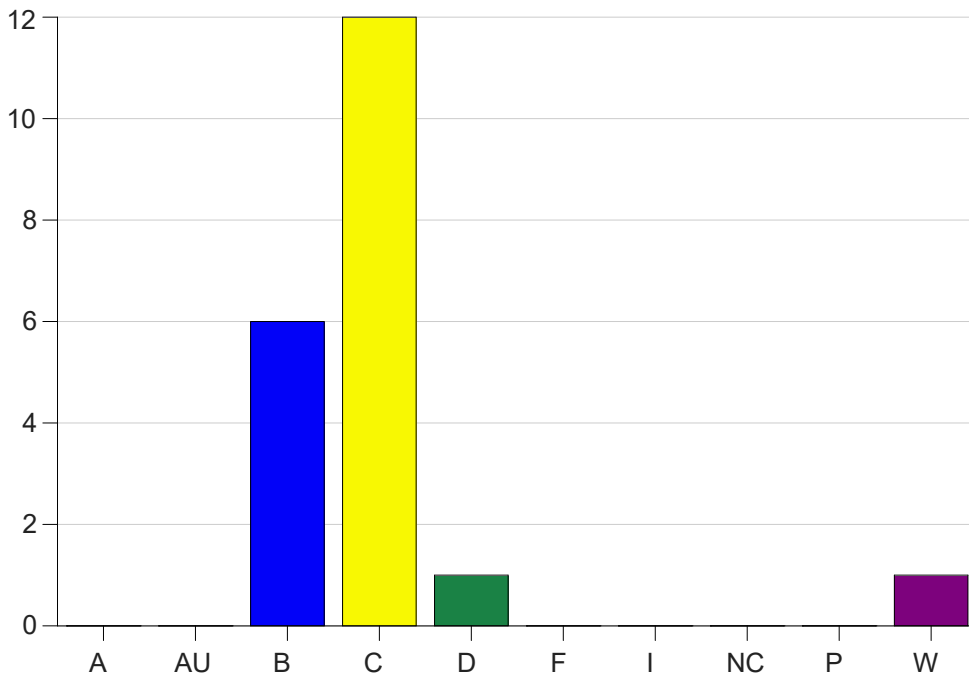

Louisiana State University Eunice

Grade Distribution by Course

2022 Spring Semester

May 25, 2022
11:25:09 AM

Course Work Course Number: ALLH1605

Course Work Count - All		A	AU	B	C	D	F	I	NC	P	W	Total
S1	Riley, C	0	0	6	12	1	0	0	0	0	1	20
Total		0	0	6	12	1	0	0	0	0	1	20