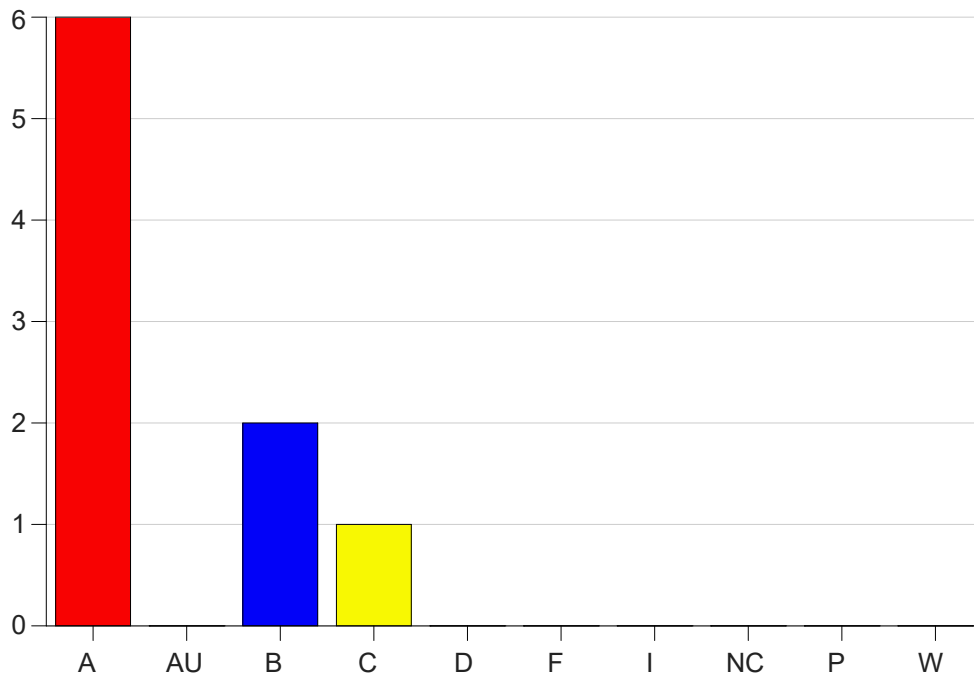

Louisiana State University Eunice

Grade Distribution by Course

2022 Spring Semester

May 25, 2022
11:25:09 AM

Course Work Course Number: CSC 2360

Course Work Count - All		A	AU	B	C	D	F	I	NC	P	W	Total
25	Burkes, C	6	0	2	1	0	0	0	0	0	0	9
Total		6	0	2	1	0	0	0	0	0	0	9