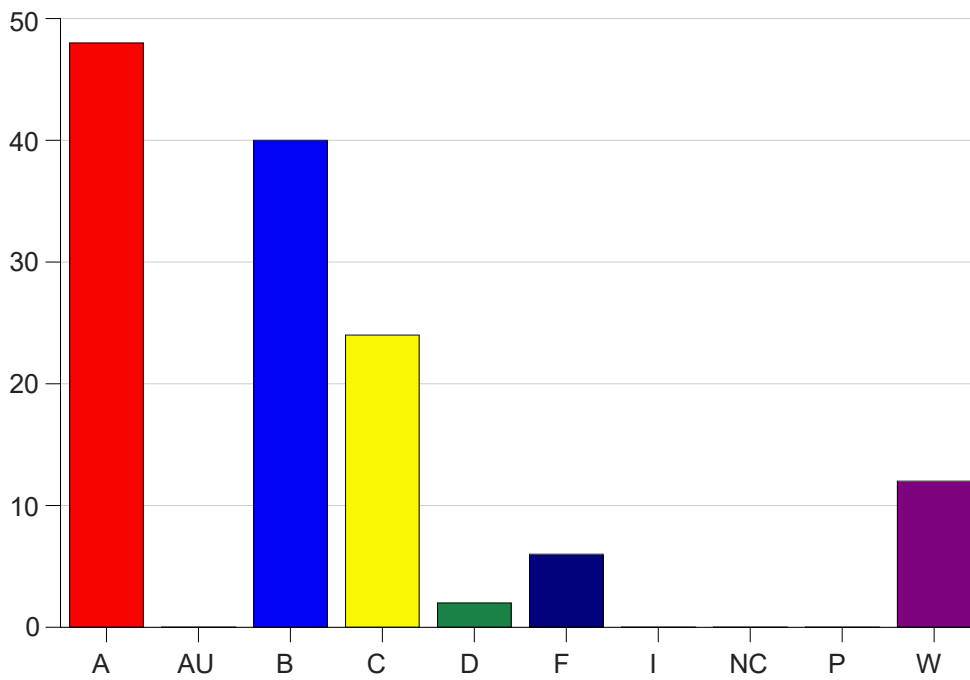

Louisiana State University Eunice

Grade Distribution by Course

2022 Spring Semester

May 25, 2022
11:25:09 AM

Course Work Course Number: BIOL2160

Course Work Count - All		A	AU	B	C	D	F	I	NC	P	W	Total
01	RobichauxS	34	0	27	11	1	4	0	0	0	7	84
02	RobichauxS	14	0	13	13	1	2	0	0	0	5	48
Total		48	0	40	24	2	6	0	0	0	12	132