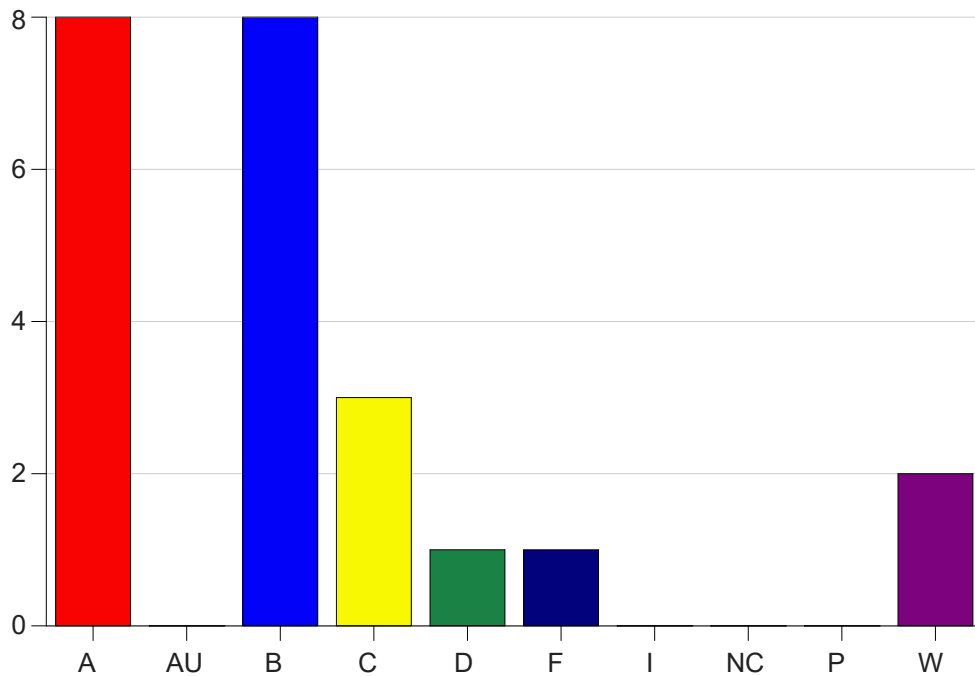

Louisiana State University Eunice

Grade Distribution by Course

2022 Spring Semester

May 25, 2022
11:25:09 AM

Course Work Course Number: BIOL1202

Course Work Count - All		A	AU	B	C	D	F	I	NC	P	W	Total
01	Cordes,J	8	0	8	3	1	1	0	0	0	2	23
Total		8	0	8	3	1	1	0	0	0	2	23