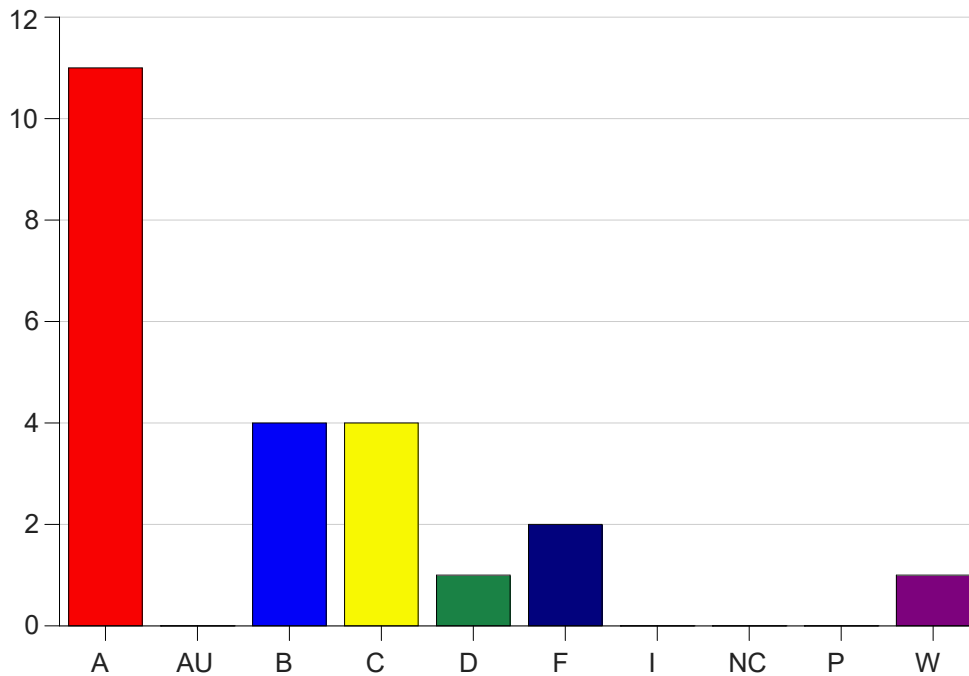

Louisiana State University Eunice

Grade Distribution by Course

2022 Spring Semester

May 25, 2022
11:25:09 AM

Course Work Course Number: HPRE1600

Course Work Count - All		A	AU	B	C	D	F	I	NC	P	W	Total
C1	Andrus,R	11	0	4	4	1	2	0	0	0	1	23
Total		11	0	4	4	1	2	0	0	0	1	23