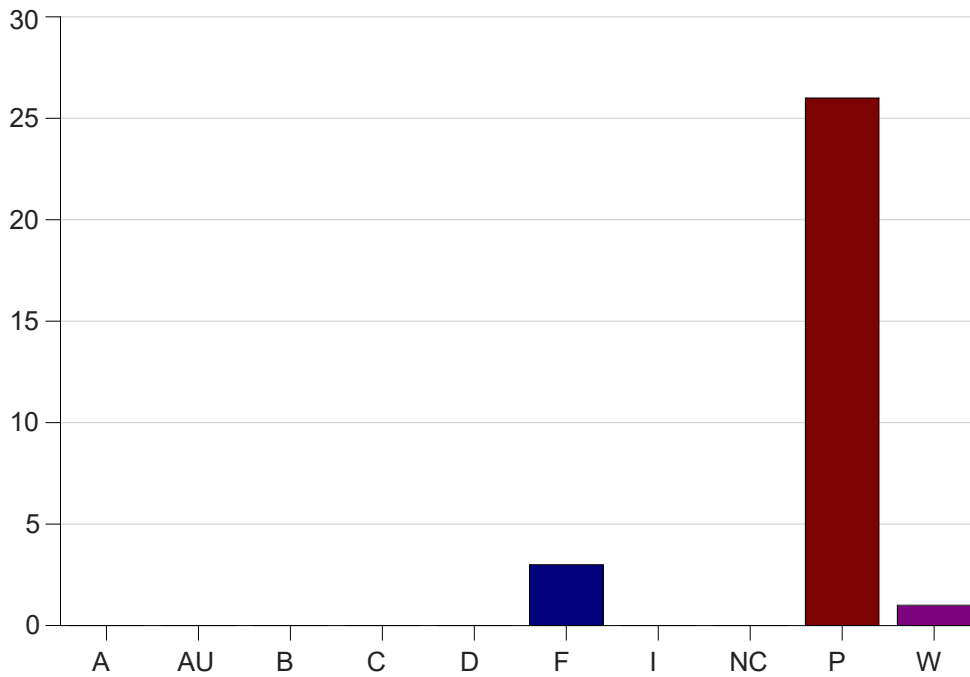

Louisiana State University Eunice

Grade Distribution by Course

2022 Spring Semester

May 25, 2022
11:25:09 AM

Course Work Course Number: NURS1135

Course Work Count - All		A	AU	B	C	D	F	I	NC	P	W	Total
90	Simoneau,M	0	0	0	0	0	1	0	0	9	0	10
91	Blanken,A	0	0	0	0	0	2	0	0	7	1	10
93	McCall,M	0	0	0	0	0	0	0	0	10	0	10
Total		0	0	0	0	0	3	0	0	26	1	30