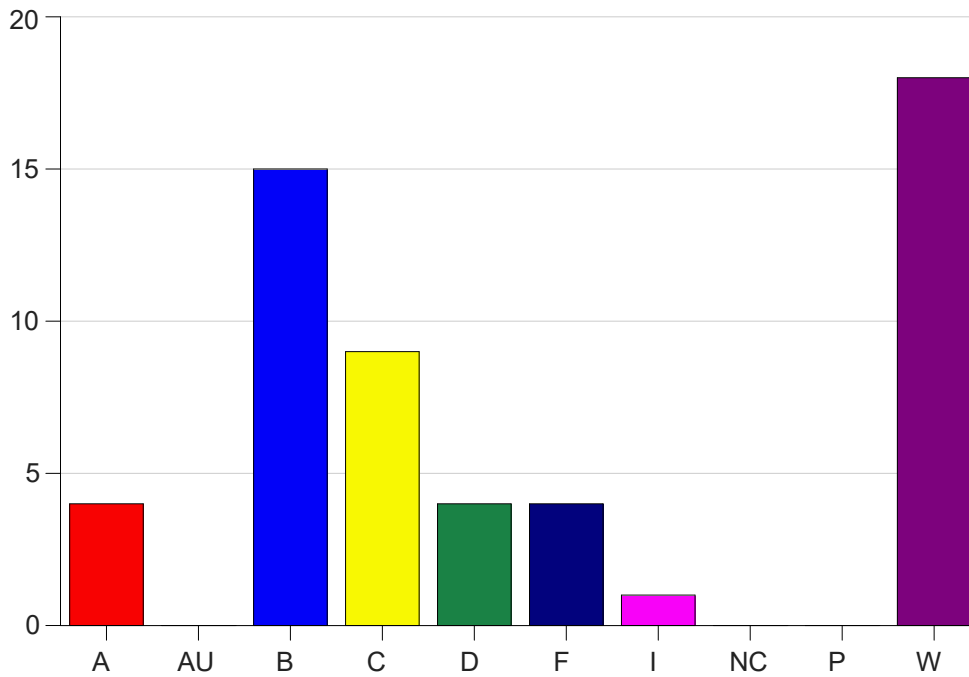

Louisiana State University Eunice

Grade Distribution by Course

2022 Spring Semester

May 25, 2022
11:25:09 AM

Course Work Course Number: MATH1020

Course Work Count - All		A	AU	B	C	D	F	I	NC	P	W	Total
01	Vidrine, E	1	0	5	3	2	2	1	0	0	11	25
25	Jean, J	1	0	8	6	0	2	0	0	0	6	23
D1	Boffenmyer	2	0	2	0	2	0	0	0	0	1	7
Total		4	0	15	9	4	4	1	0	0	18	55