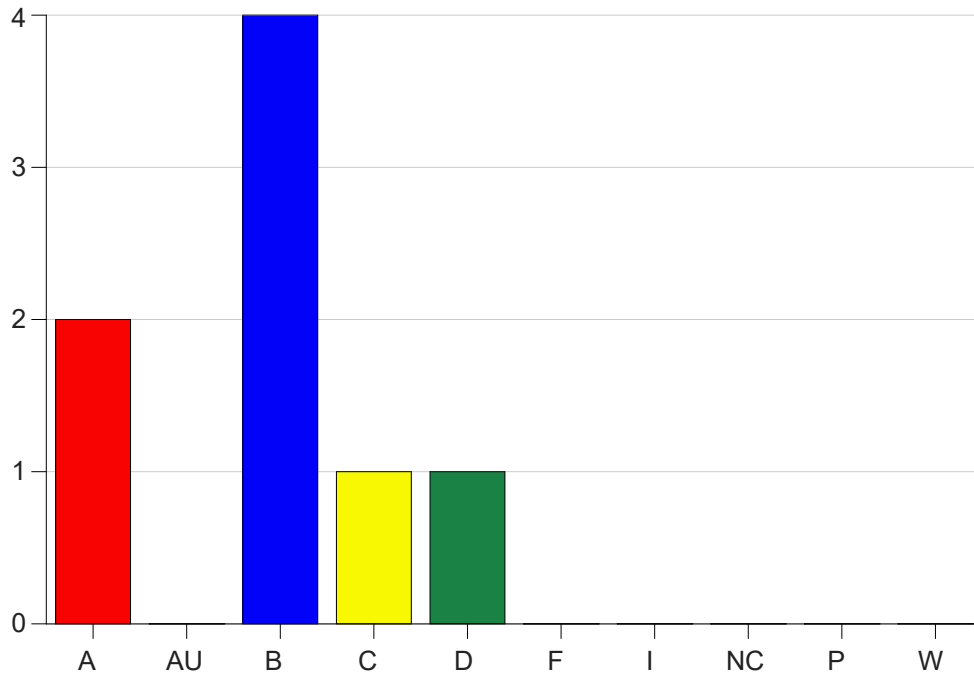

Louisiana State University Eunice

Grade Distribution by Course

2022 Spring Semester

May 25, 2022
11:25:09 AM

Course Work Course Number: MATH1552

Course Work Count - All		A	AU	B	C	D	F	I	NC	P	W	Total
01	Vidrine, E	2	0	4	1	1	0	0	0	0	0	8
Total		2	0	4	1	1	0	0	0	0	0	8