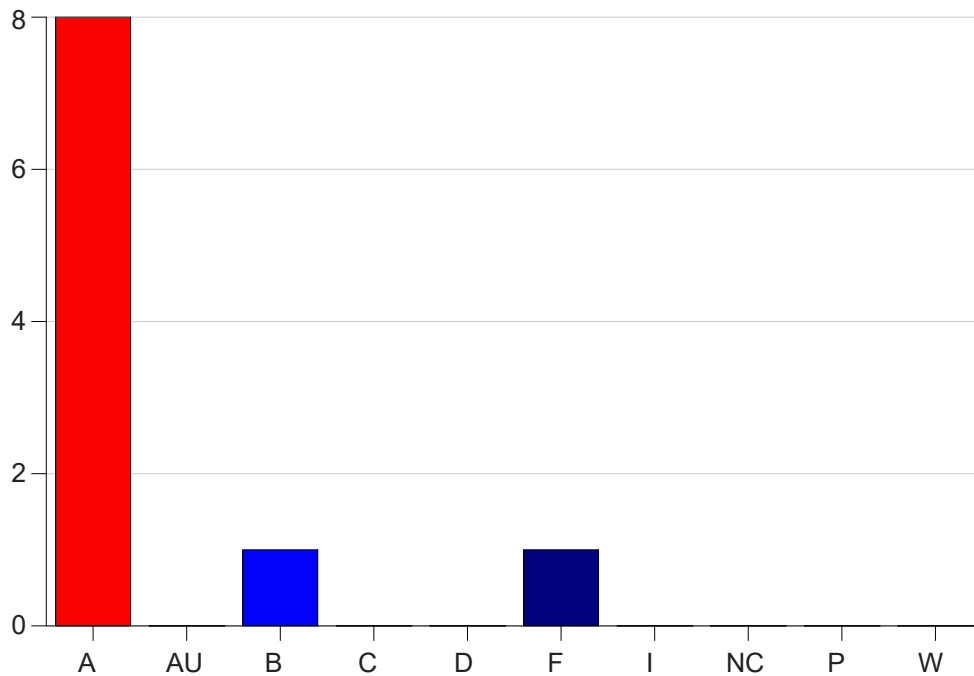

Louisiana State University Eunice

Grade Distribution by Course

2022 Spring Semester

May 25, 2022
11:25:09 AM

Course Work Course Number: CJ 2132

Course Work Count - All		A	AU	B	C	D	F	I	NC	P	W	Total
L1	Spencer,W	8	0	1	0	0	1	0	0	0	0	10
Total		8	0	1	0	0	1	0	0	0	0	10