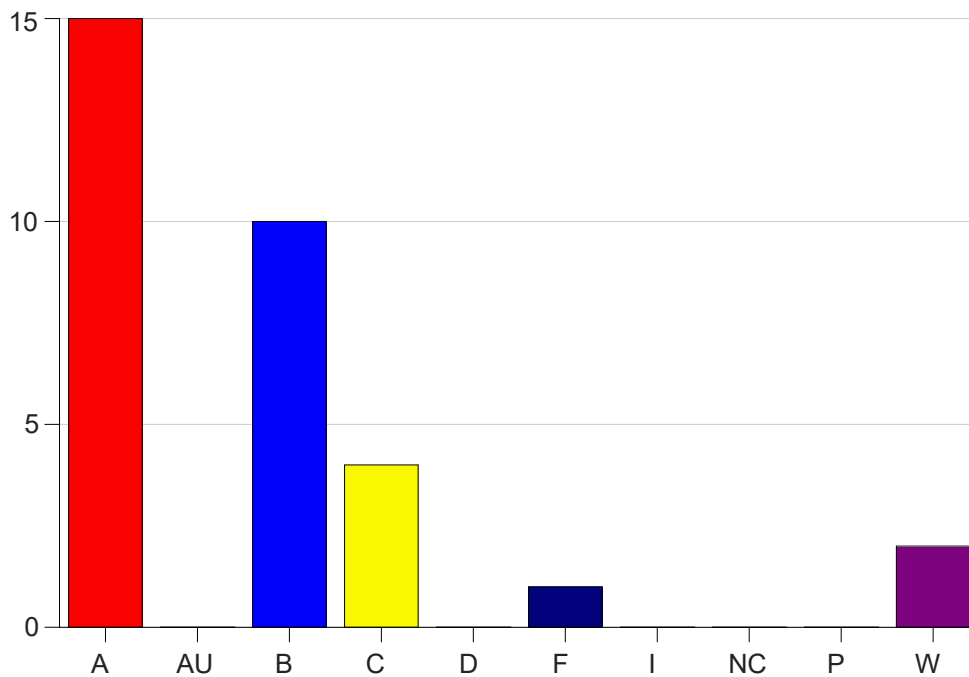

Louisiana State University Eunice

Grade Distribution by Course

2022 Spring Semester

May 25, 2022
11:25:09 AM

Course Work Course Number: ACCT2101

Course Work Count - All		A	AU	B	C	D	F	I	NC	P	W	Total
01	Beshears,M	6	0	1	0	0	0	0	0	0	0	7
25	Beshears,M	9	0	9	4	0	1	0	0	0	2	25
Total		15	0	10	4	0	1	0	0	0	2	32