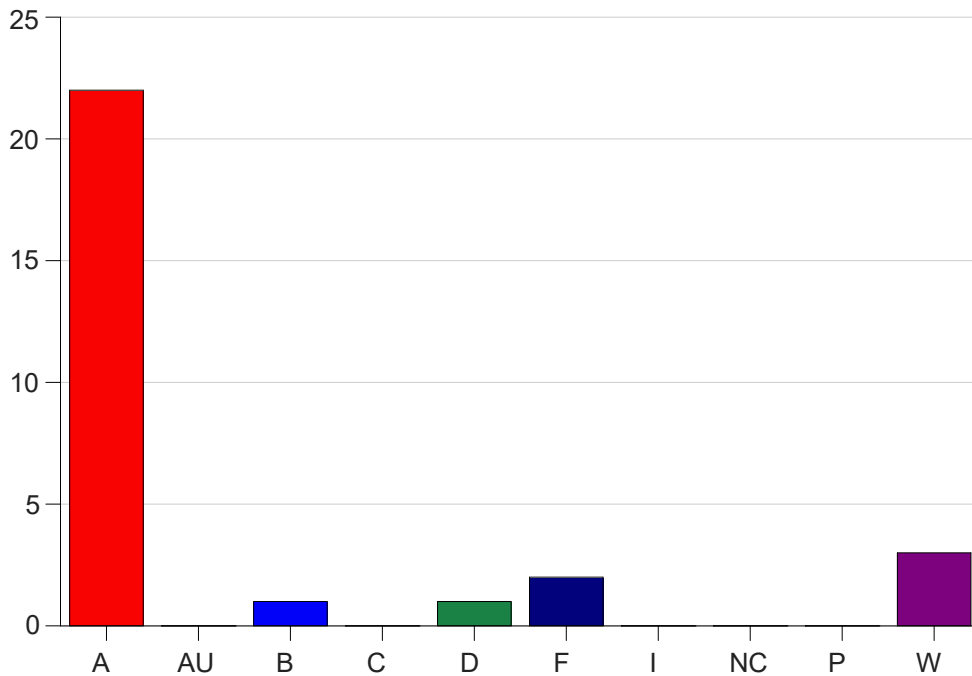

Louisiana State University Eunice

Grade Distribution by Course

2022 Spring Semester

May 25, 2022
11:25:09 AM

Course Work Course Number: BADM2001

Course Work Count - All		A	AU	B	C	D	F	I	NC	P	W	Total
25	Manuel,C	22	0	1	0	1	2	0	0	0	3	29
Total		22	0	1	0	1	2	0	0	0	3	29