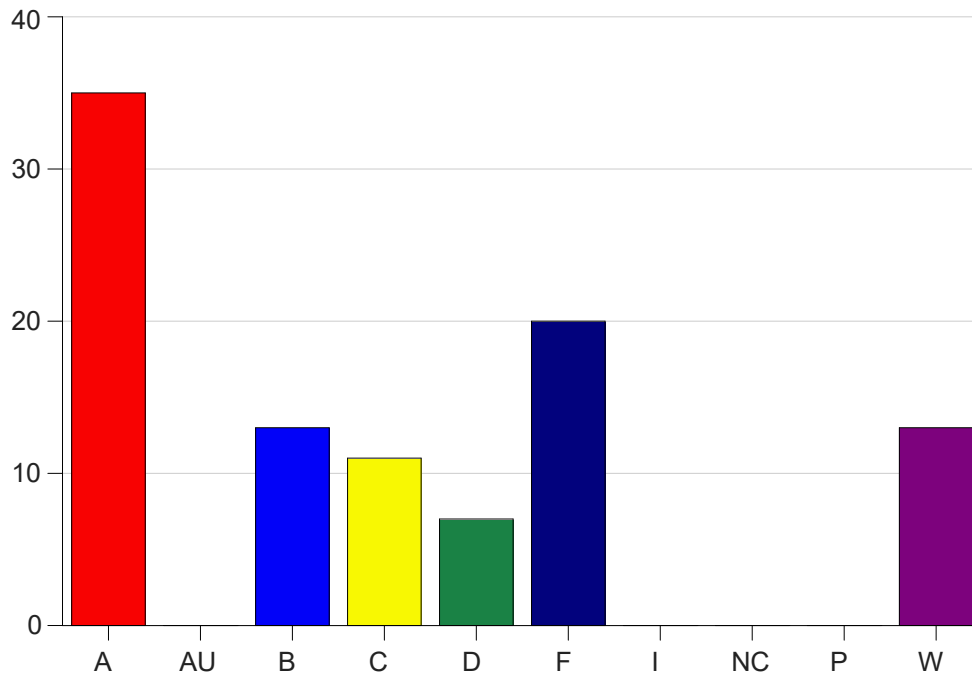

Louisiana State University Eunice

Grade Distribution by Course

2022 Spring Semester

May 25, 2022
11:25:09 AM

Course Work Course Number: HIST2055

Course Work Count - All		A	AU	B	C	D	F	I	NC	P	W	Total
01	Dozier, T	3	0	5	4	2	6	0	0	0	10	30
20	Sellers,W	24	0	1	2	1	3	0	0	0	1	32
C6	Gaspard,R	8	0	7	5	4	11	0	0	0	2	37
Total		35	0	13	11	7	20	0	0	0	13	99