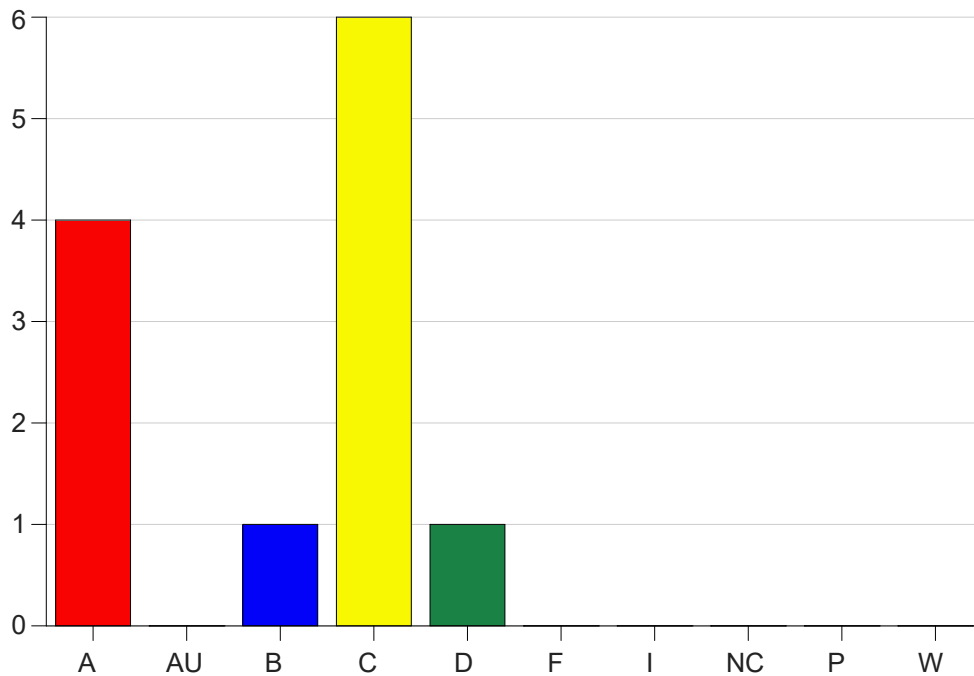

Louisiana State University Eunice

Grade Distribution by Course

2022 Spring Semester

May 25, 2022
11:25:09 AM

Course Work Course Number: MATH1019

Course Work Count - All		A	AU	B	C	D	F	I	NC	P	W	Total
01	Parrino,G	4	0	1	6	1	0	0	0	0	0	12
Total		4	0	1	6	1	0	0	0	0	0	12