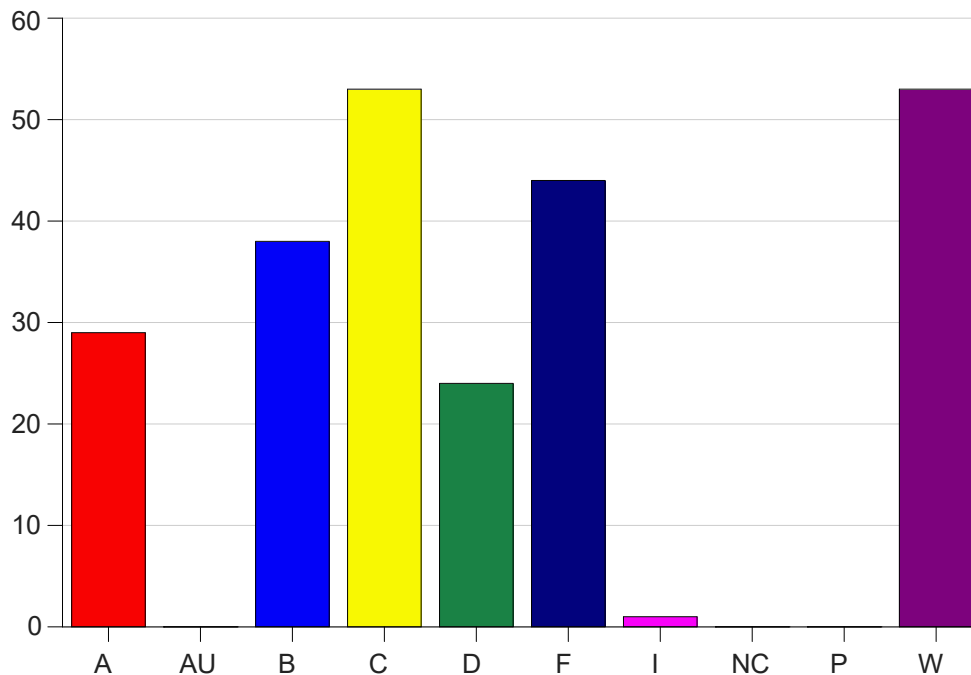

Louisiana State University Eunice

Grade Distribution by Course

2022 Spring Semester

May 25, 2022
11:25:09 AM

Course Work Course Number: BIOL1001

Course Work Count - All		A	AU	B	C	D	F	I	NC	P	W	Total
01	Cordes,J	8	0	5	10	8	11	0	0	0	8	50
03	Beshera, K	3	0	6	15	2	11	0	0	0	9	46
04	Jariel,D	5	0	10	8	6	6	0	0	0	8	43
05	Beshera, K	4	0	3	6	2	2	0	0	0	5	22
25	Barton, L	7	0	5	4	5	5	1	0	0	3	30
26	FontenotJe	1	0	4	6	0	5	0	0	0	9	25
L1	FontenotJe	1	0	5	4	1	4	0	0	0	11	26
Total		29	0	38	53	24	44	1	0	0	53	242