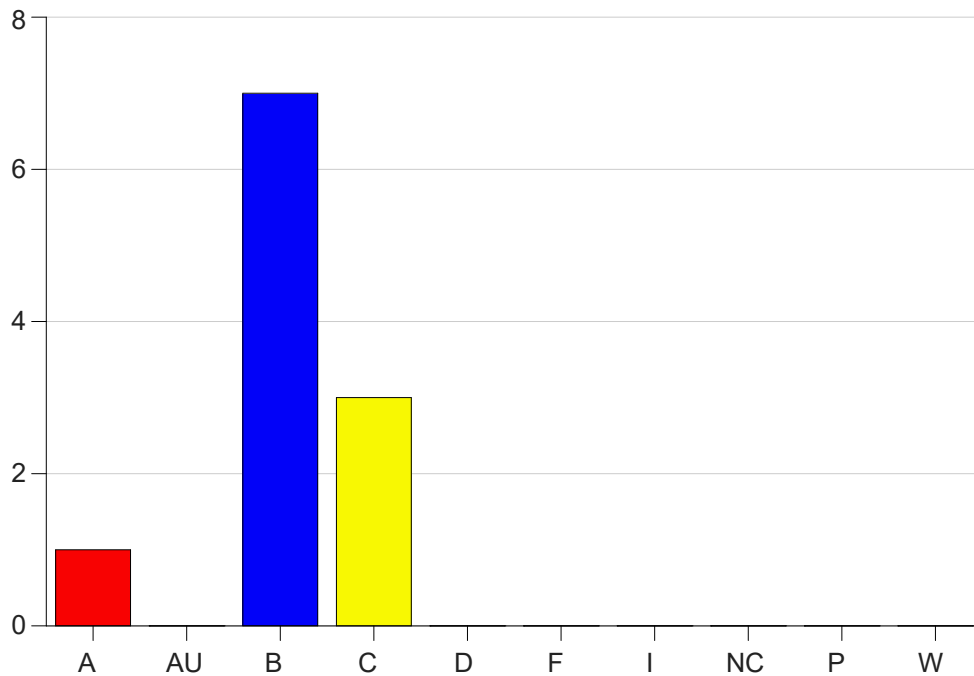

Louisiana State University Eunice

Grade Distribution by Course

2022 Spring Semester

May 25, 2022
11:25:09 AM

Course Work Course Number: RC 2017

Course Work Count - All		A	AU	B	C	D	F	I	NC	P	W	Total
01	Asbury,D	1	0	7	3	0	0	0	0	0	0	11
Total		1	0	7	3	0	0	0	0	0	0	11