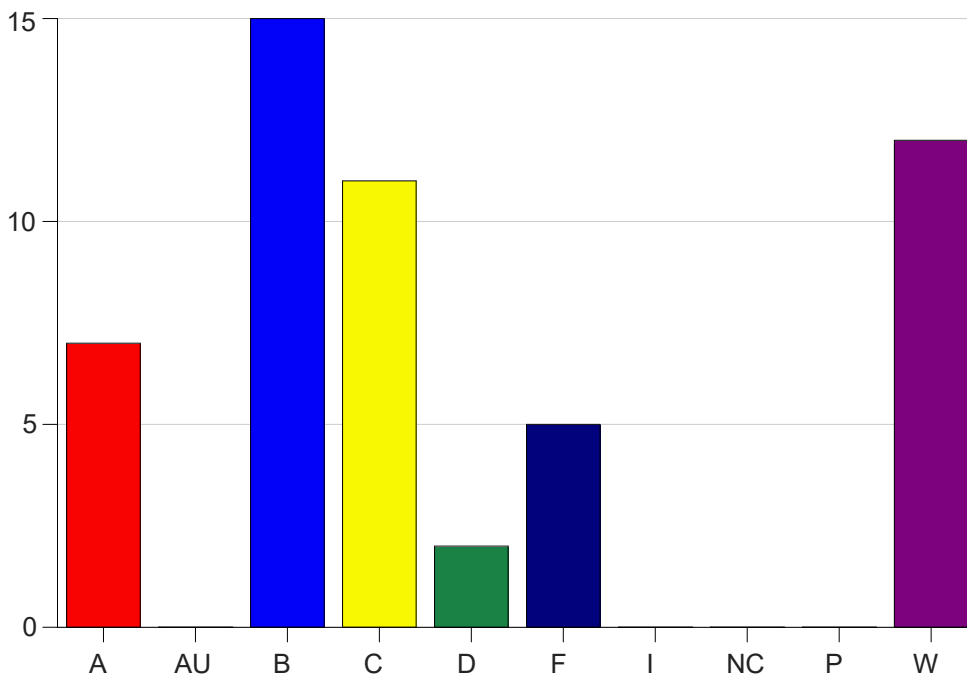

Louisiana State University Eunice

Grade Distribution by Course

2022 Spring Semester

May 25, 2022
11:25:09 AM

Course Work Course Number: CHEM1001

Course Work Count - All		A	AU	B	C	D	F	I	NC	P	W	Total
01	Rai,P	5	0	10	7	2	0	0	0	0	0	24
25	Borill, B	2	0	5	4	0	5	0	0	0	12	28
Total		7	0	15	11	2	5	0	0	0	12	52