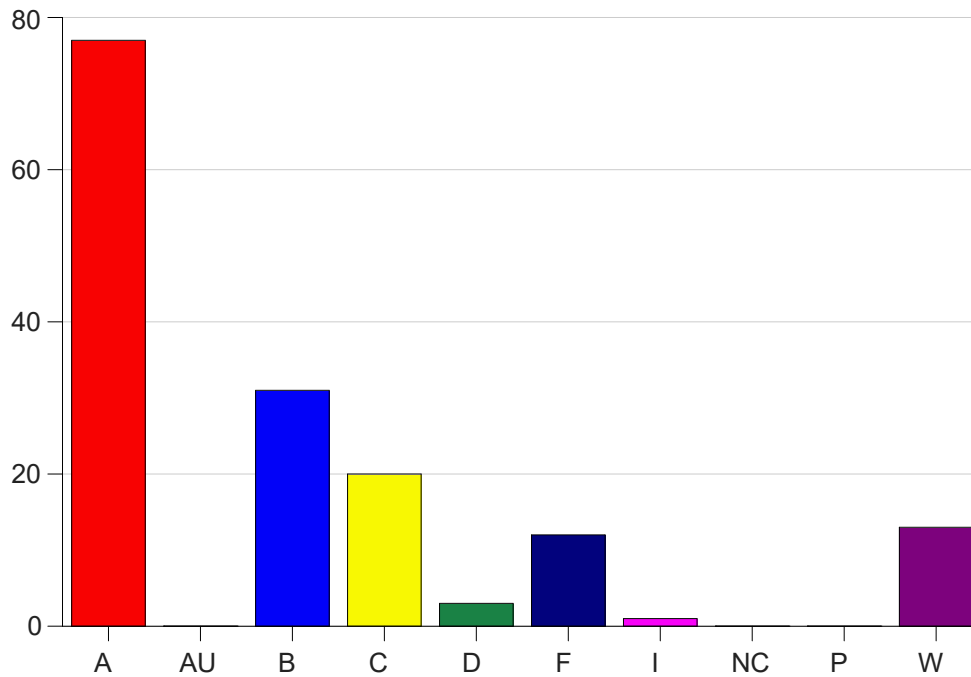

Louisiana State University Eunice

Grade Distribution by Course

2022 Spring Semester

May 25, 2022
11:25:09 AM

Course Work Course Number: HIST2057

Course Work Count - All		A	AU	B	C	D	F	I	NC	P	W	Total
01	Baltakis,A	7	0	5	4	1	8	0	0	0	8	33
02	Baltakis,A	6	0	13	2	1	3	0	0	0	4	29
D1	Sellers,W	26	0	1	1	0	0	1	0	0	0	29
D2	Smith,H	16	0	11	10	1	0	0	0	0	1	39
D3	Sellers,W	22	0	1	3	0	1	0	0	0	0	27
Total		77	0	31	20	3	12	1	0	0	13	157