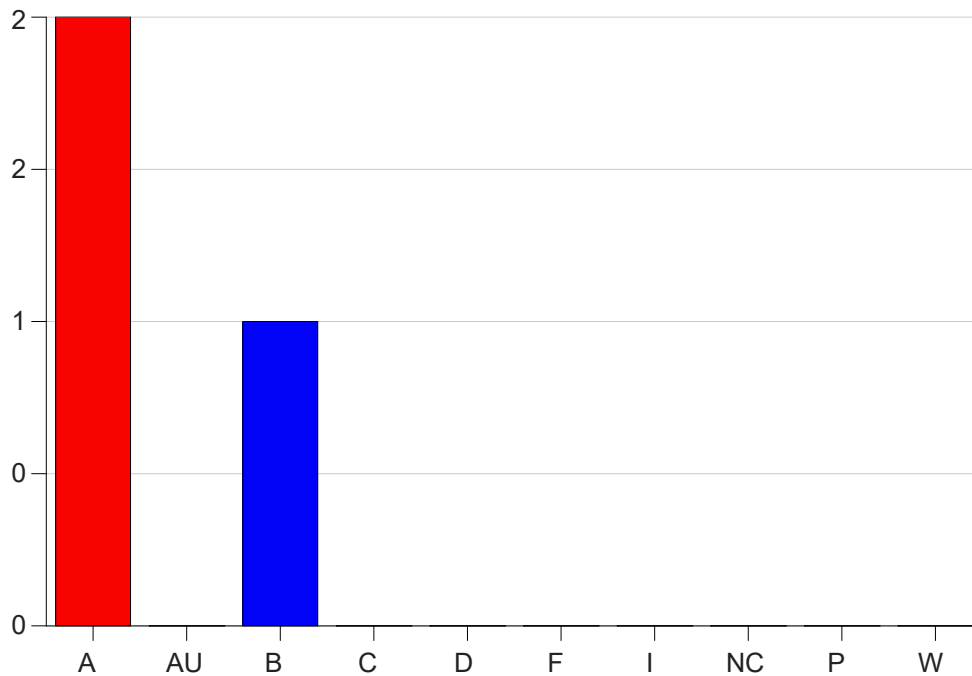

Louisiana State University Eunice

Grade Distribution by Course

2022 Spring Semester

May 25, 2022
11:25:09 AM

Course Work Course Number: CHEM1002

Course Work Count - All		A	AU	B	C	D	F	I	NC	P	W	Total
25	Rai,P	2	0	1	0	0	0	0	0	0	0	3
Total		2	0	1	0	0	0	0	0	0	0	3