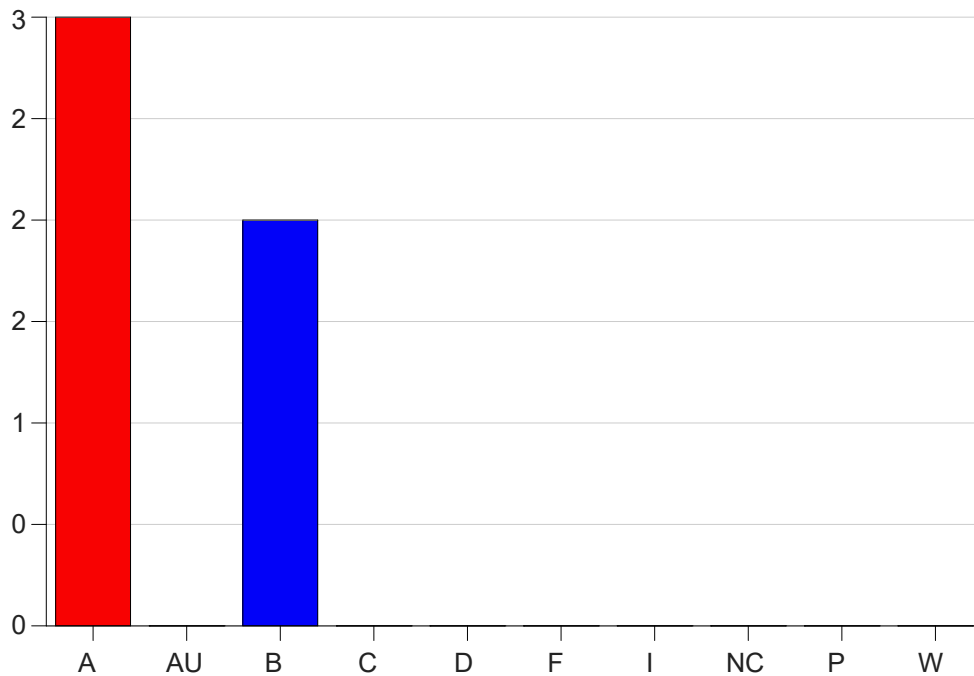

Louisiana State University Eunice

Grade Distribution by Course

2022 Spring Semester

May 25, 2022
11:25:09 AM

Course Work Course Number: FSCI2210

Course Work Count - All		A	AU	B	C	D	F	I	NC	P	W	Total
C6	Stack, R	3	0	2	0	0	0	0	0	0	0	5
Total		3	0	2	0	0	0	0	0	0	0	5