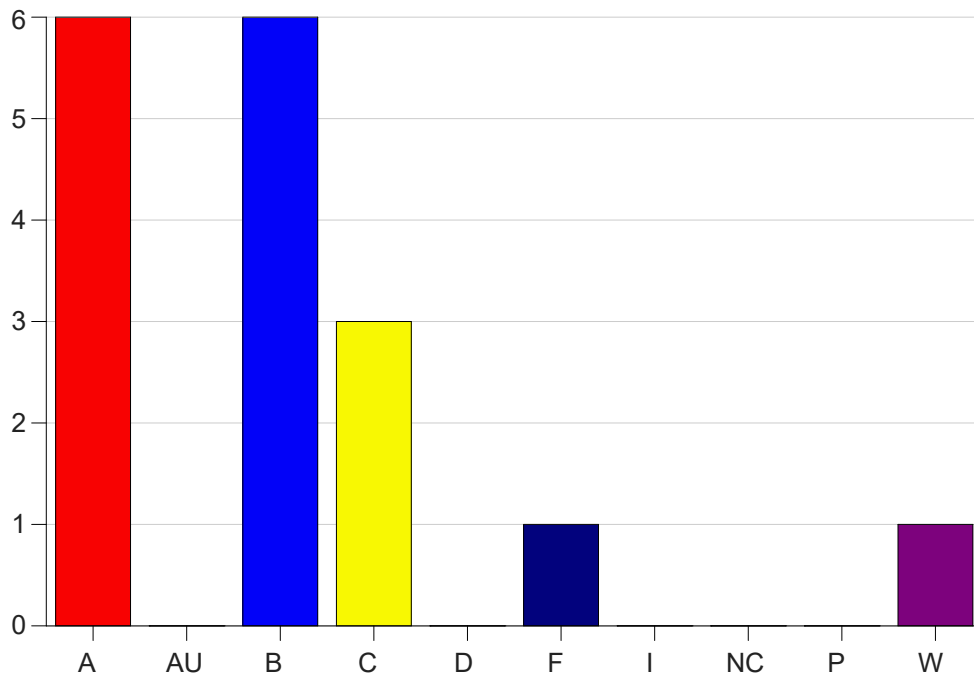

Louisiana State University Eunice

Grade Distribution by Course

2022 Spring Semester

May 25, 2022
11:25:09 AM

Course Work Course Number: EDCI2271

Course Work Count - All		A	AU	B	C	D	F	I	NC	P	W	Total
70	Gonzalez,L	6	0	6	3	0	1	0	0	0	1	17
Total		6	0	6	3	0	1	0	0	0	1	17