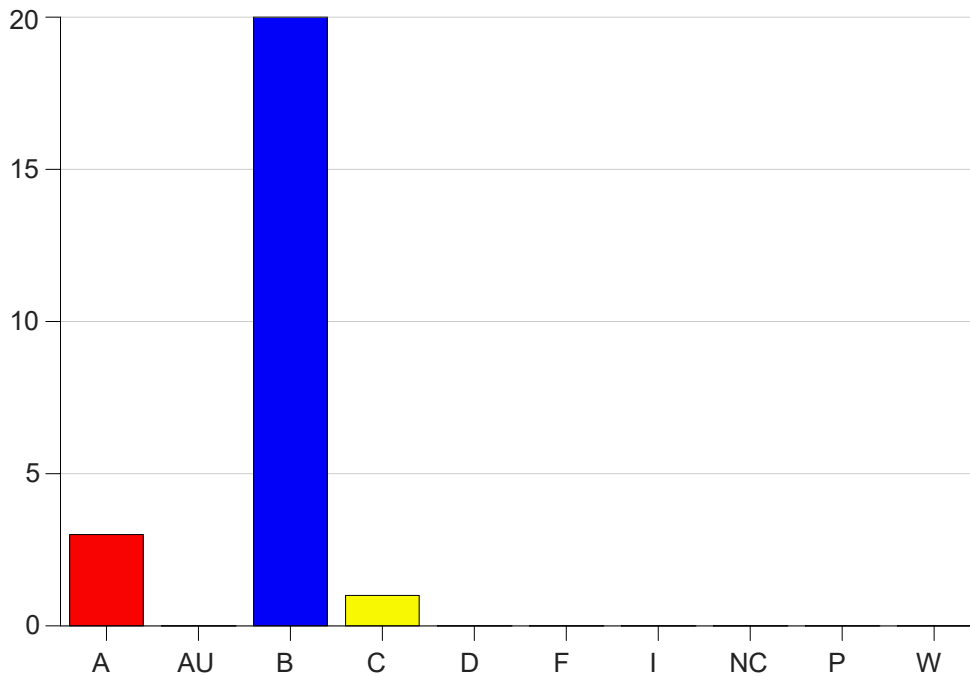

Louisiana State University Eunice

Grade Distribution by Course

2022 Fall Semester

Dec 19, 2022
10:32:25 AM

Course Work Course Number: RADT2033

Course Work Count - All		A	AU	B	C	D	F	I	NC	P	W	Total
01	Lavigne,C	3	0	20	1	0	0	0	0	0	0	24
Total		3	0	20	1	0	0	0	0	0	0	24