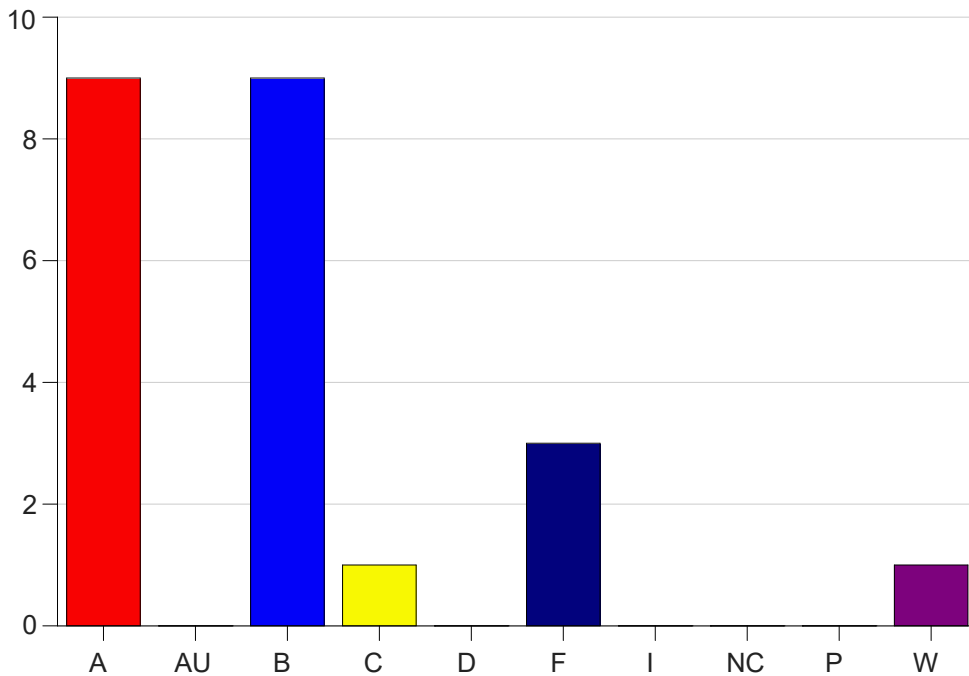

Louisiana State University Eunice

Grade Distribution by Course

2022 Fall Semester

Dec 19, 2022
10:32:25 AM

Course Work Course Number: PSYC2060

Course Work Count - All		A	AU	B	C	D	F	I	NC	P	W	Total
01	Ford, S	9	0	9	1	0	3	0	0	0	1	23
Total		9	0	9	1	0	3	0	0	0	1	23