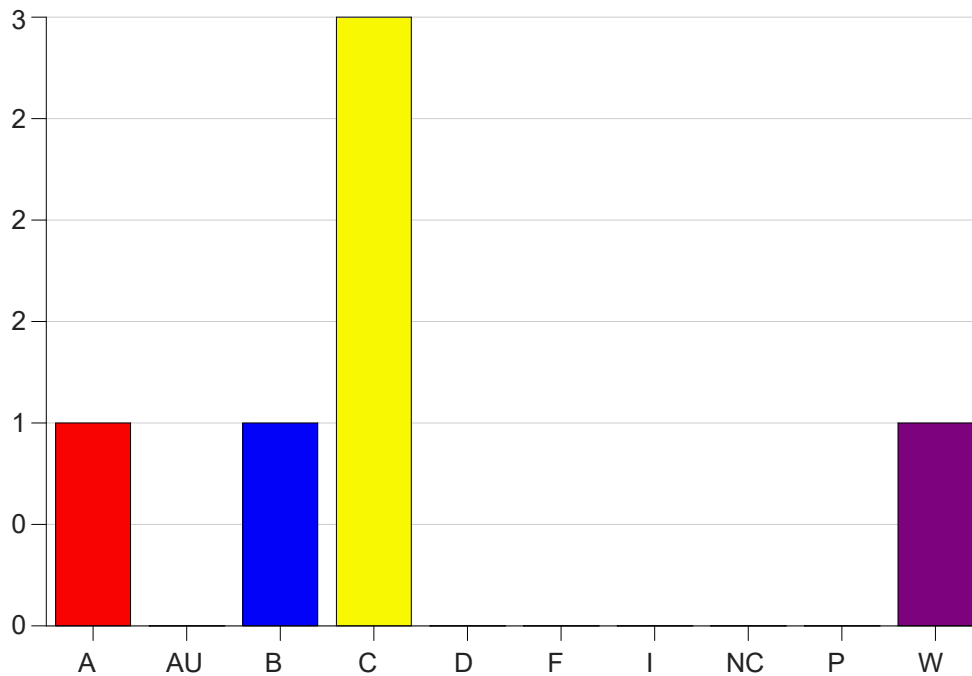

Louisiana State University Eunice

Grade Distribution by Course

2022 Fall Semester

Dec 19, 2022
10:32:25 AM

Course Work Course Number: ANSC1048

Course Work Count - All		A	AU	B	C	D	F	I	NC	P	W	Total
01	Jariel,D	1	0	1	3	0	0	0	0	0	1	6
Total		1	0	1	3	0	0	0	0	0	1	6