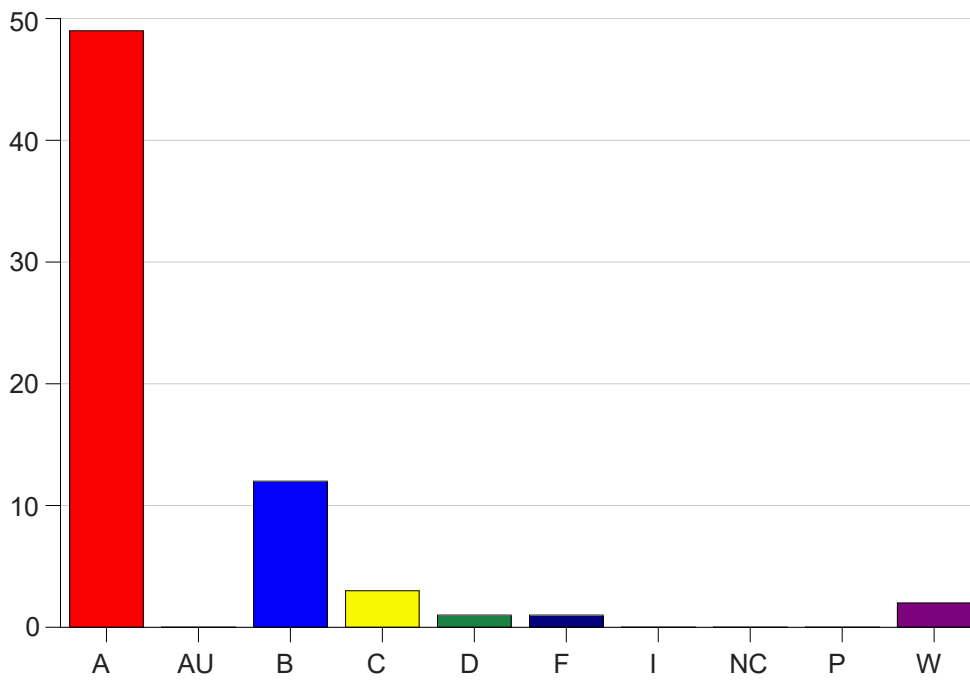

Louisiana State University Eunice

Grade Distribution by Course

2022 Fall Semester

Dec 19, 2022
10:32:25 AM

Course Work Course Number: UNIV1000

Course Work Count - All		A	AU	B	C	D	F	I	NC	P	W	Total
20	Cavell,M	20	0	5	2	0	0	0	0	0	0	27
25	Cavell,M	29	0	7	1	1	1	0	0	0	2	41
Total		49	0	12	3	1	1	0	0	0	2	68