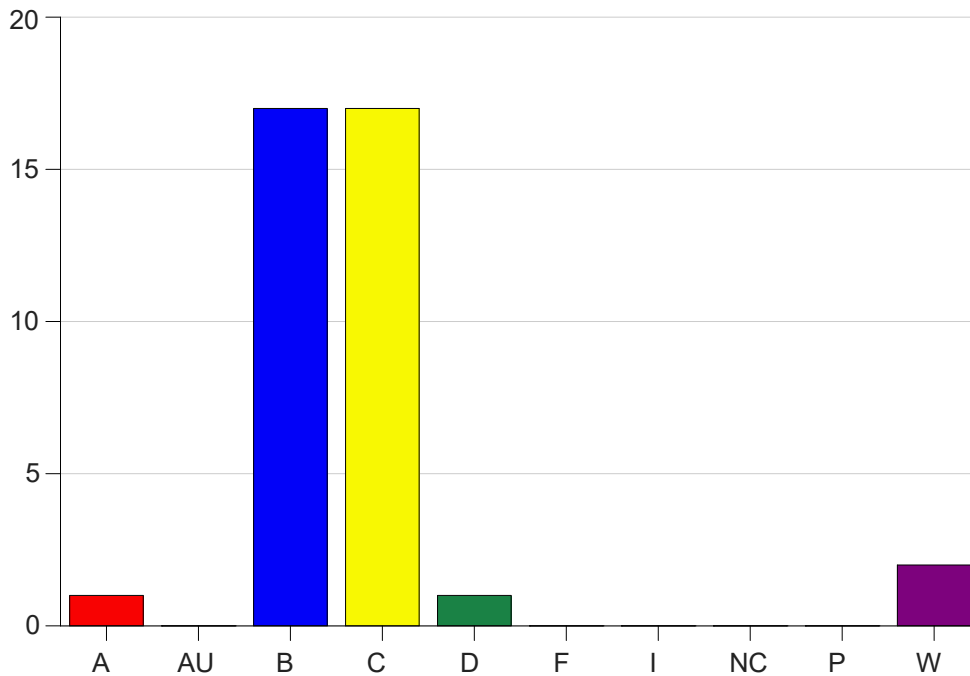

Louisiana State University Eunice

Grade Distribution by Course

2022 Fall Semester

Dec 19, 2022
10:32:25 AM

Course Work Course Number: NURS1130

Course Work Count - All		A	AU	B	C	D	F	I	NC	P	W	Total
01	Simoneau,M	1	0	17	17	1	0	0	0	0	2	38
Total		1	0	17	17	1	0	0	0	0	2	38