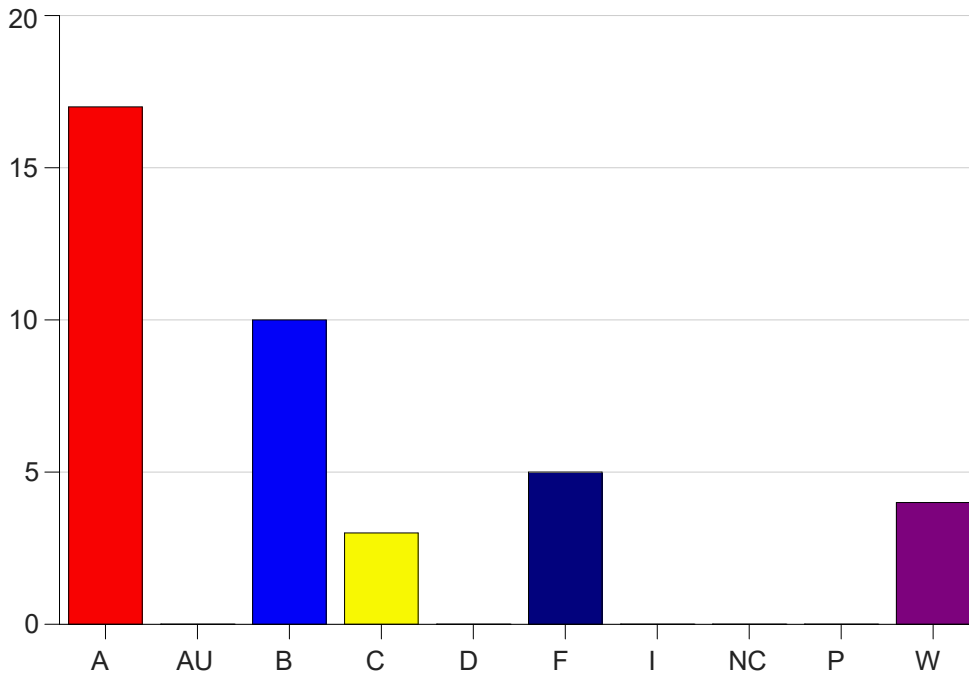

Louisiana State University Eunice

Grade Distribution by Course

2022 Fall Semester

Dec 19, 2022
10:32:25 AM

Course Work Course Number: ALLH1800

Course Work Count - All		A	AU	B	C	D	F	I	NC	P	W	Total
S1	Warner,K	11	0	6	1	0	3	0	0	0	2	23
S2	Warner,K	6	0	4	2	0	2	0	0	0	2	16
Total		17	0	10	3	0	5	0	0	0	4	39