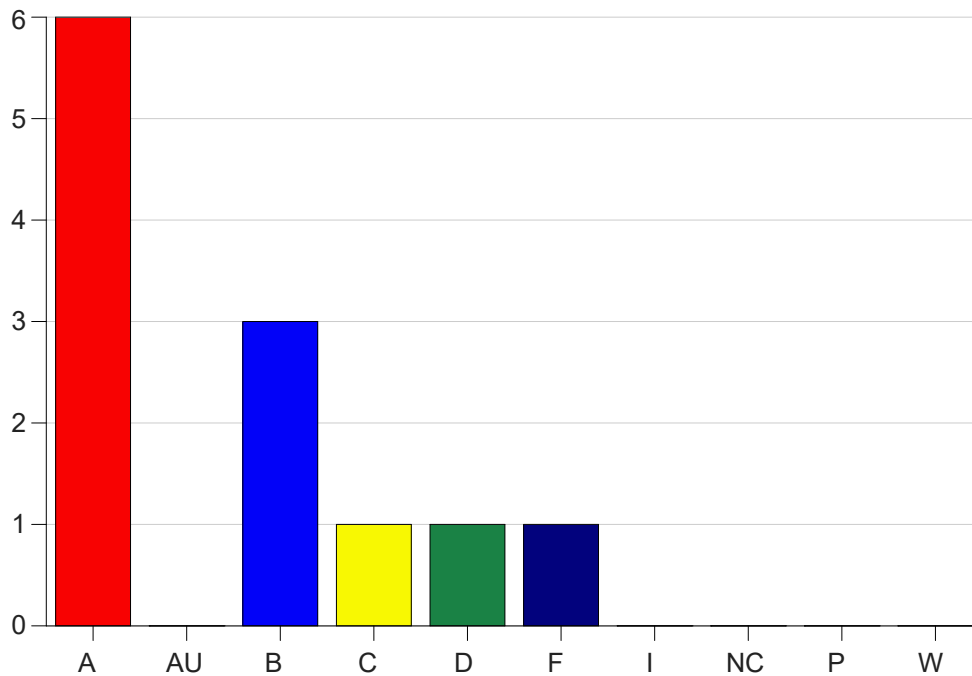

Louisiana State University Eunice

Grade Distribution by Course

2022 Fall Semester

Dec 19, 2022
10:32:25 AM

Course Work Course Number: ALLH2625

Course Work Count - All		A	AU	B	C	D	F	I	NC	P	W	Total
S1	Massy,J	6	0	3	1	1	1	0	0	0	0	12
Total		6	0	3	1	1	1	0	0	0	0	12