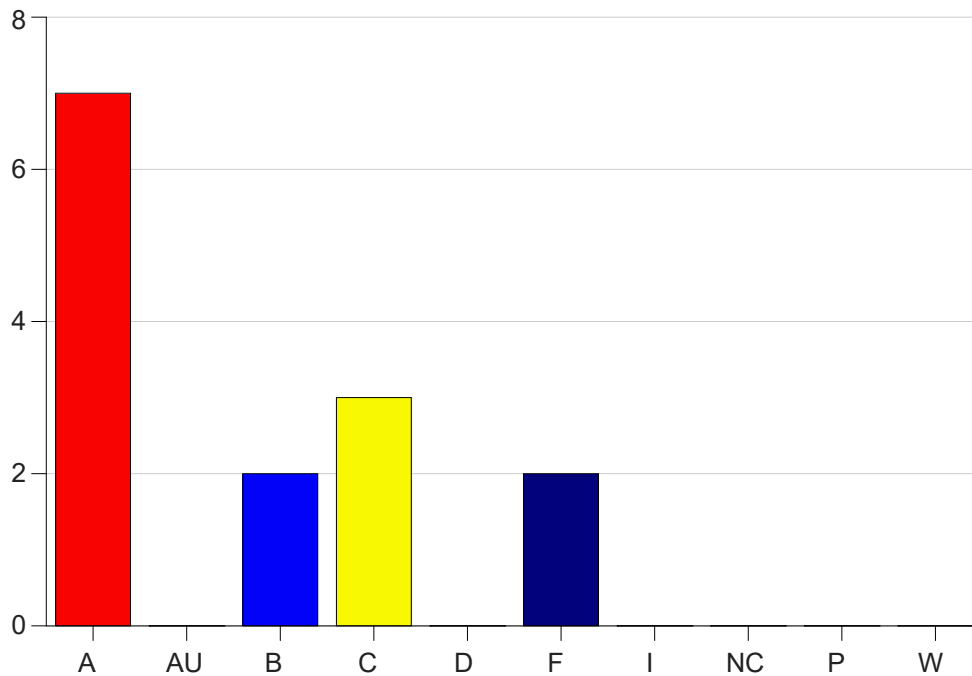

Louisiana State University Eunice

Grade Distribution by Course

2022 Fall Semester

Dec 19, 2022
10:32:25 AM

Course Work Course Number: FSCI1101

Course Work Count - All		A	AU	B	C	D	F	I	NC	P	W	Total
C6	Elg, C	7	0	2	3	0	2	0	0	0	0	14
Total		7	0	2	3	0	2	0	0	0	0	14