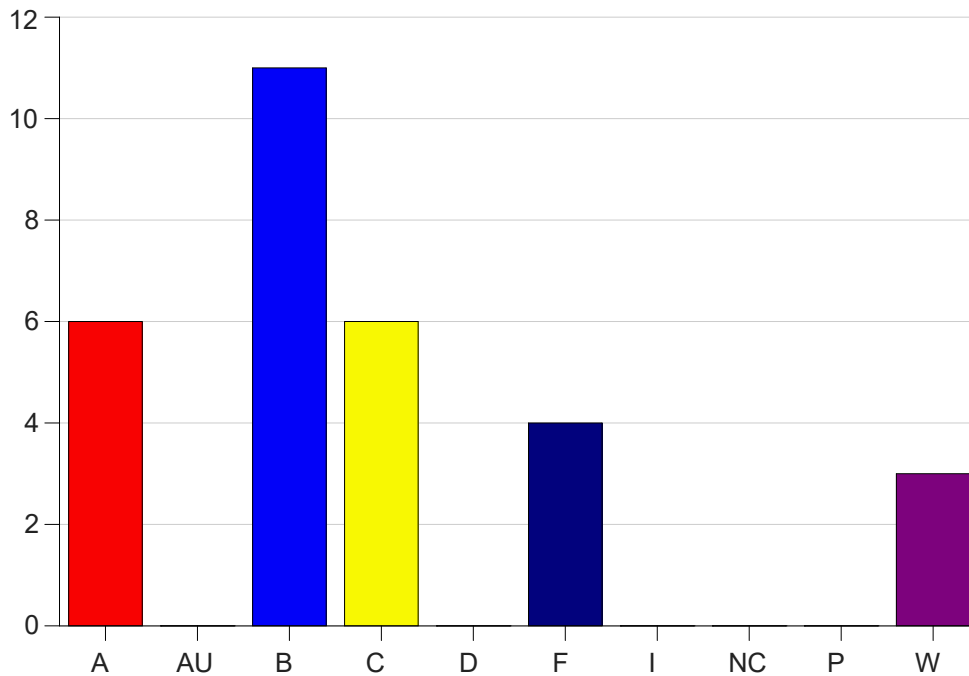

Louisiana State University Eunice

Grade Distribution by Course

2022 Fall Semester

Dec 19, 2022
10:32:25 AM

Course Work Course Number: ENVS1126

Course Work Count - All		A	AU	B	C	D	F	I	NC	P	W	Total
27	Jariel,D	6	0	11	6	0	4	0	0	0	3	30
Total		6	0	11	6	0	4	0	0	0	3	30