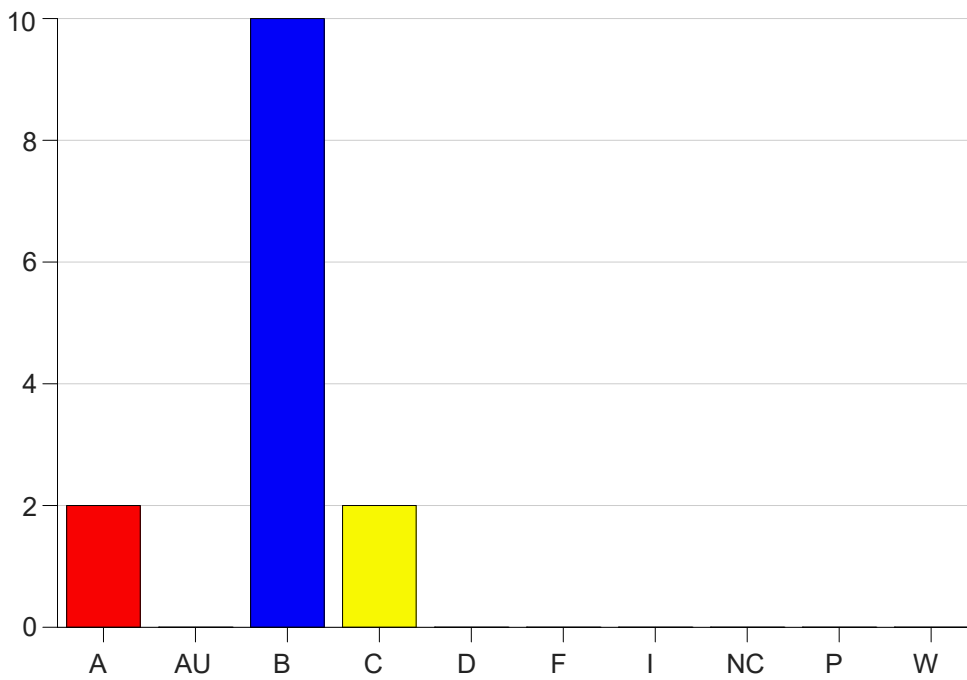

Louisiana State University Eunice

Grade Distribution by Course

2022 Fall Semester

Dec 19, 2022
10:32:25 AM

Course Work Course Number: SURT1003

Course Work Count - All		A	AU	B	C	D	F	I	NC	P	W	Total
90	Kopp, R	1	0	5	1	0	0	0	0	0	0	7
91	Kopp, R	1	0	5	1	0	0	0	0	0	0	7
Total		2	0	10	2	0	0	0	0	0	0	14