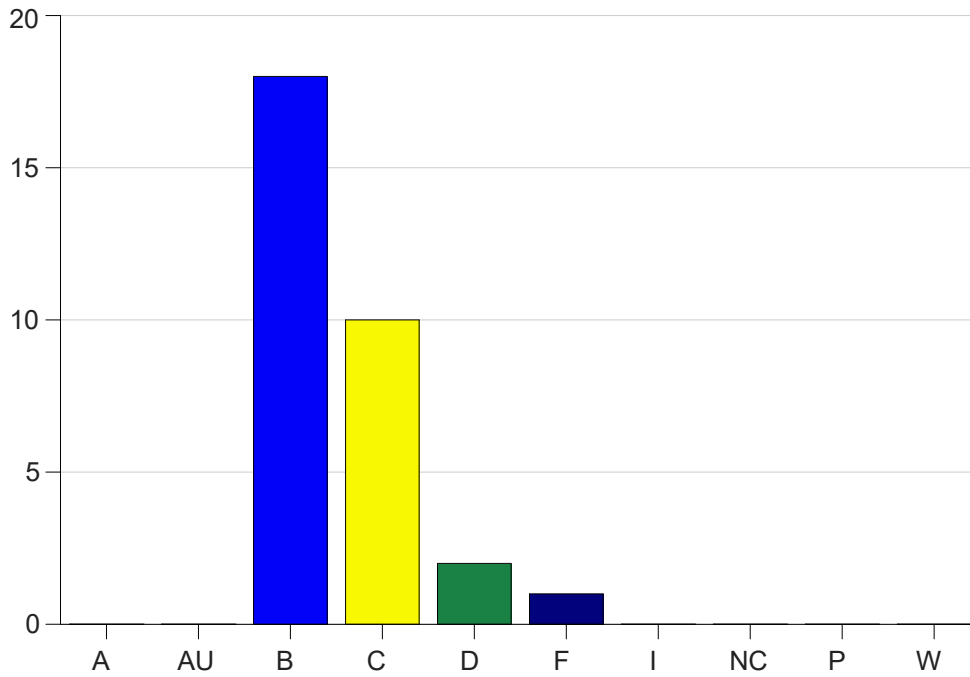

Louisiana State University Eunice

Grade Distribution by Course

2022 Fall Semester

Dec 19, 2022
10:32:25 AM

Course Work Course Number: ACCT2101

Course Work Count - All		A	AU	B	C	D	F	I	NC	P	W	Total
01	Monk,E	0	0	4	2	0	0	0	0	0	0	6
25	Monk,E	0	0	14	8	2	1	0	0	0	0	25
Total		0	0	18	10	2	1	0	0	0	0	31