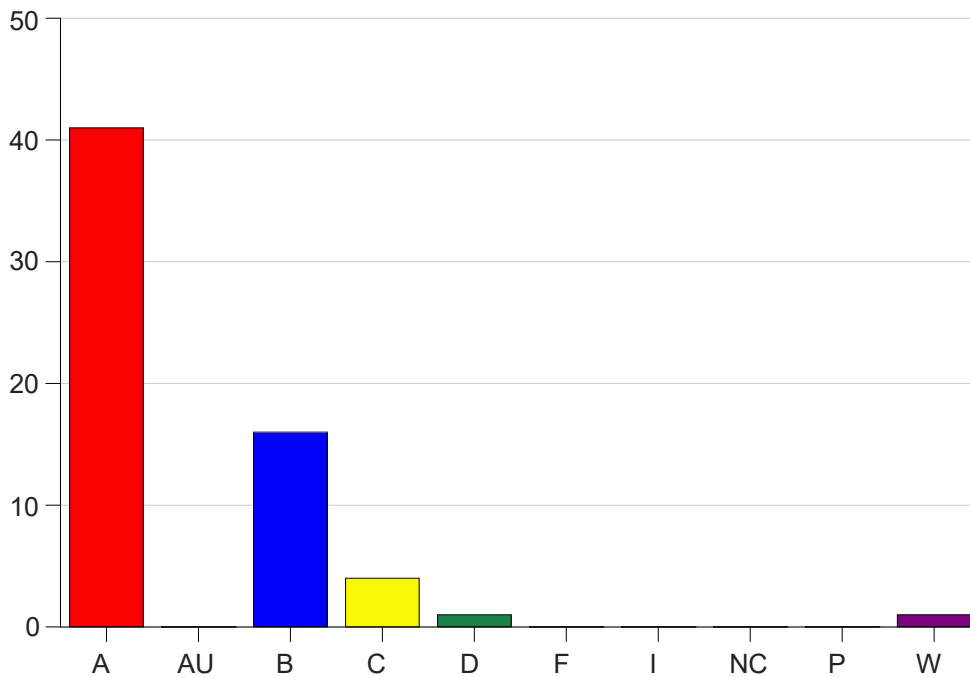

Louisiana State University Eunice

Grade Distribution by Course

2022 Fall Semester

Dec 19, 2022
10:32:25 AM

Course Work Course Number: BIOL2161

Course Work Count - All		A	AU	B	C	D	F	I	NC	P	W	Total
91	RobichauxS	15	0	8	1	0	0	0	0	0	0	24
92	RobichauxS	9	0	5	0	0	0	0	0	0	1	15
93	RobichauxS	4	0	0	2	0	0	0	0	0	0	6
94	RobichauxS	13	0	3	1	1	0	0	0	0	0	18
Total		41	0	16	4	1	0	0	0	0	1	63