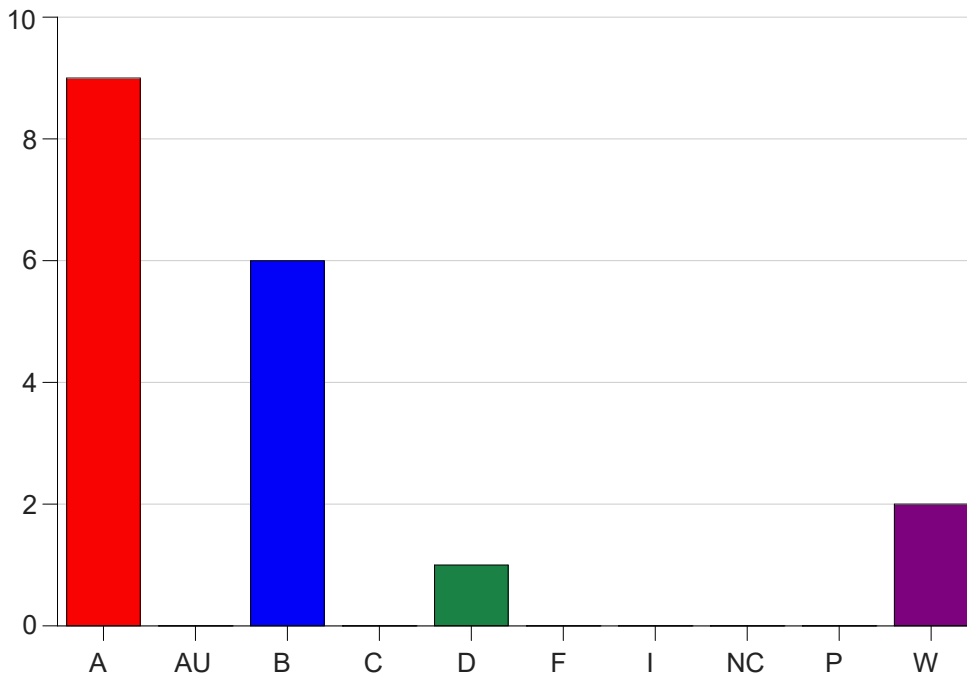

Louisiana State University Eunice

Grade Distribution by Course

2022 Fall Semester

Dec 19, 2022
10:32:25 AM

Course Work Course Number: EDCI2052

Course Work Count - All		A	AU	B	C	D	F	I	NC	P	W	Total
25	Greaud,A	9	0	6	0	1	0	0	0	0	2	18
Total		9	0	6	0	1	0	0	0	0	2	18