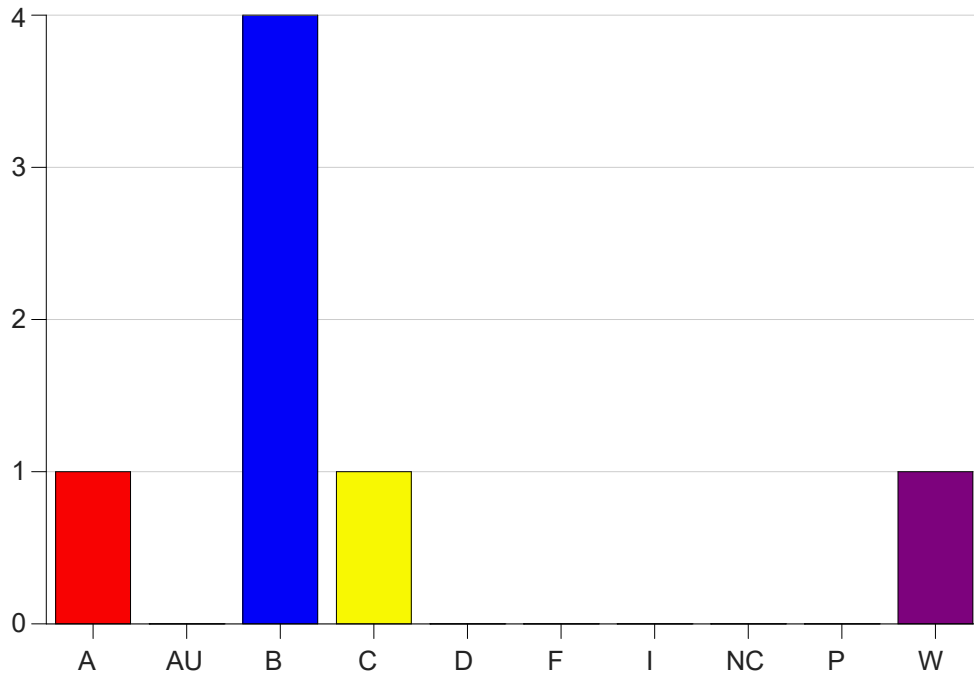

Louisiana State University Eunice

Grade Distribution by Course

2022 Fall Semester

Dec 19, 2022
10:32:25 AM

Course Work Course Number: MATH1019

Course Work Count - All		A	AU	B	C	D	F	I	NC	P	W	Total
01	Dunlap,A	1	0	4	1	0	0	0	0	0	1	7
Total		1	0	4	1	0	0	0	0	0	1	7