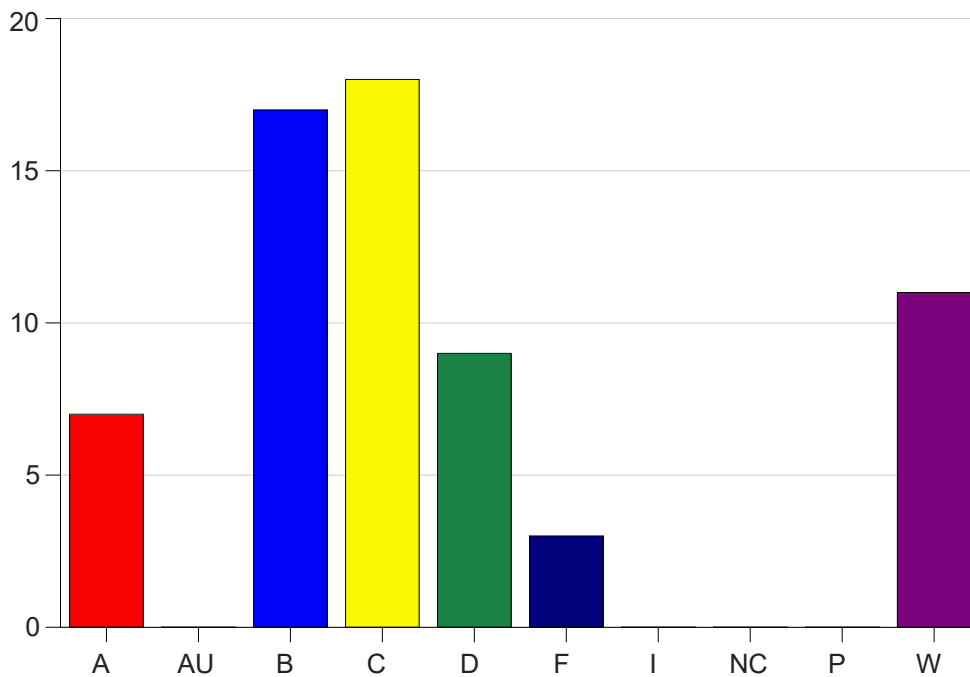

Louisiana State University Eunice

Grade Distribution by Course

2022 Fall Semester

Dec 19, 2022
10:32:25 AM

Course Work Course Number: CHEM1201

Course Work Count - All		A	AU	B	C	D	F	I	NC	P	W	Total
01	Borill, B	1	0	4	7	0	1	0	0	0	1	14
02	Borill, B	6	0	13	11	9	2	0	0	0	10	51
Total		7	0	17	18	9	3	0	0	0	11	65