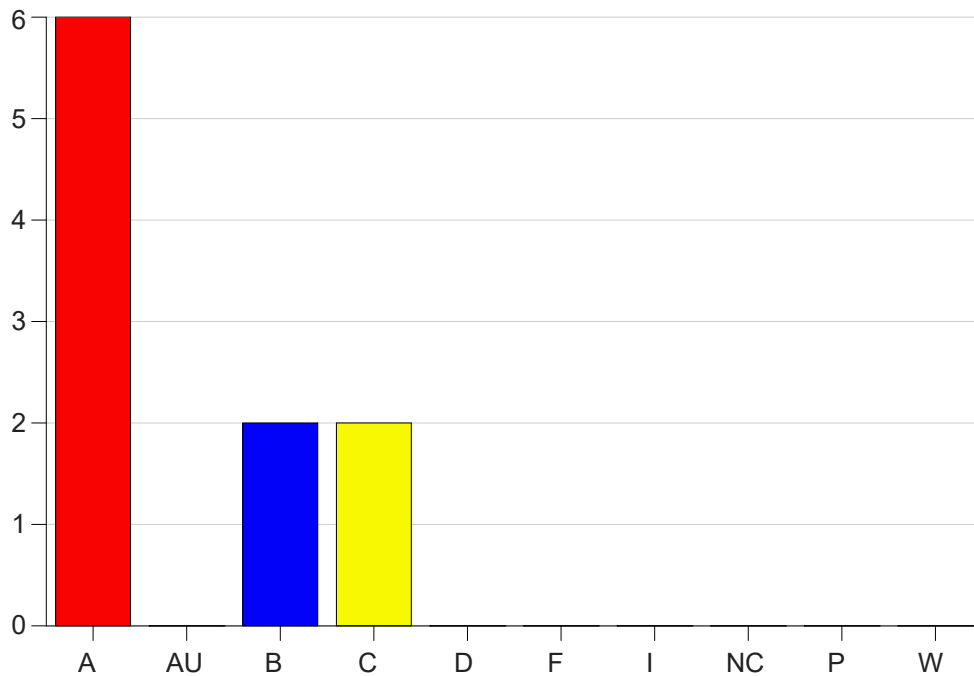

Louisiana State University Eunice

Grade Distribution by Course

2022 Fall Semester

Dec 19, 2022
10:32:25 AM

Course Work Course Number: HCM 2640

Course Work Count - All		A	AU	B	C	D	F	I	NC	P	W	Total
25	Hedge, R.	6	0	2	2	0	0	0	0	0	0	10
Total		6	0	2	2	0	0	0	0	0	0	10