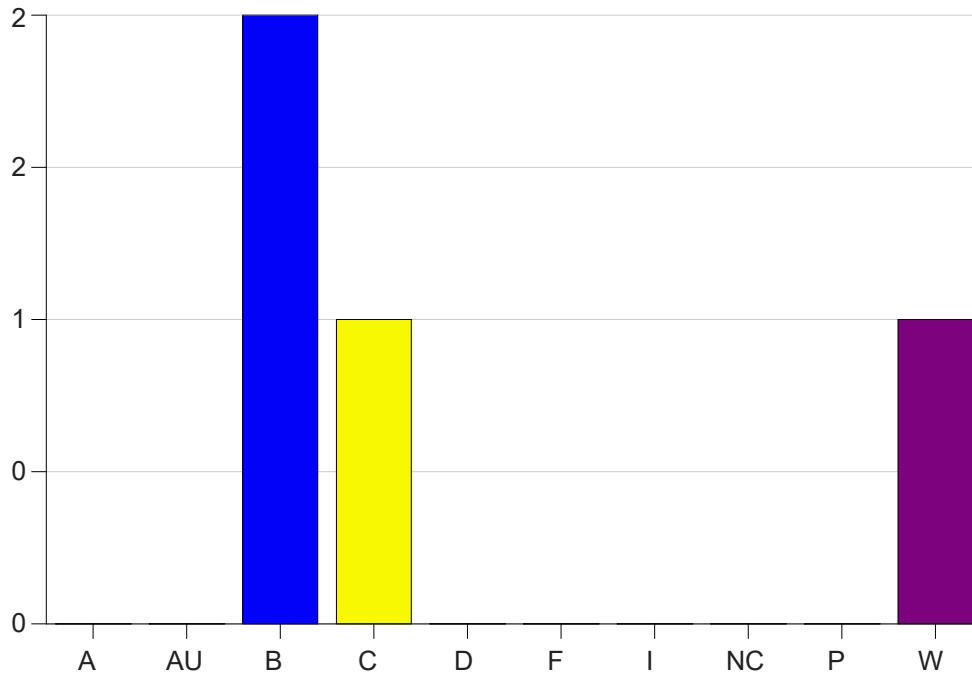

Louisiana State University Eunice

Grade Distribution by Course

2022 Fall Semester

Dec 19, 2022
10:32:25 AM

Course Work Course Number: PHSC1002

Course Work Count - All		A	AU	B	C	D	F	I	NC	P	W	Total
01	Borill, B	0	0	2	1	0	0	0	0	0	1	4
Total		0	0	2	1	0	0	0	0	0	1	4