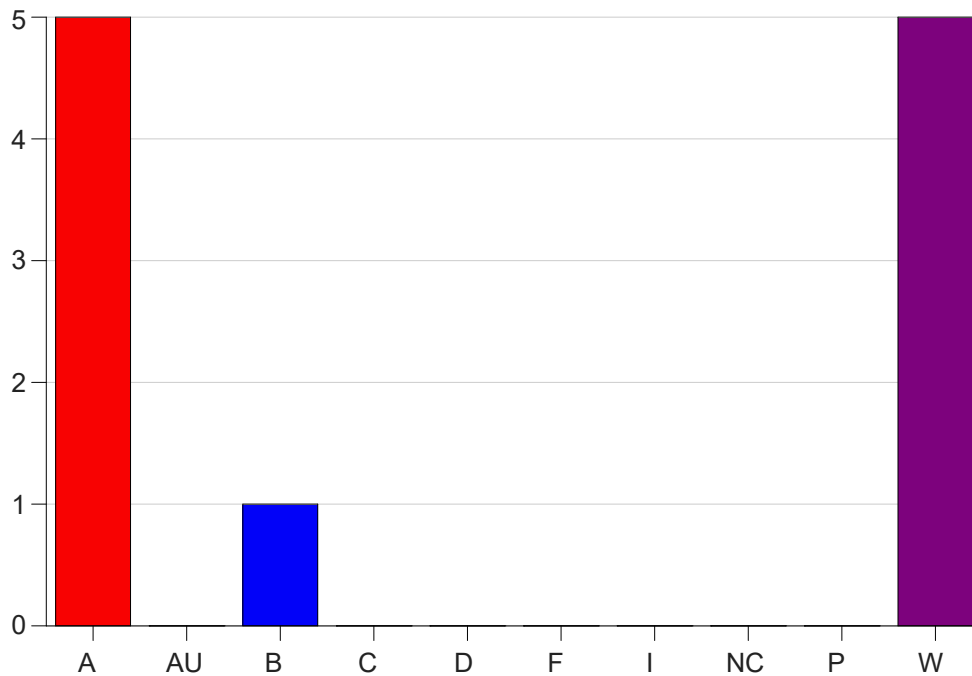

Louisiana State University Eunice

Grade Distribution by Course

2022 Fall Semester

Dec 19, 2022
10:32:25 AM

Course Work Course Number: PHYS2001

Course Work Count - All		A	AU	B	C	D	F	I	NC	P	W	Total
01	Jacob, K	5	0	1	0	0	0	0	0	0	5	11
Total		5	0	1	0	0	0	0	0	0	5	11