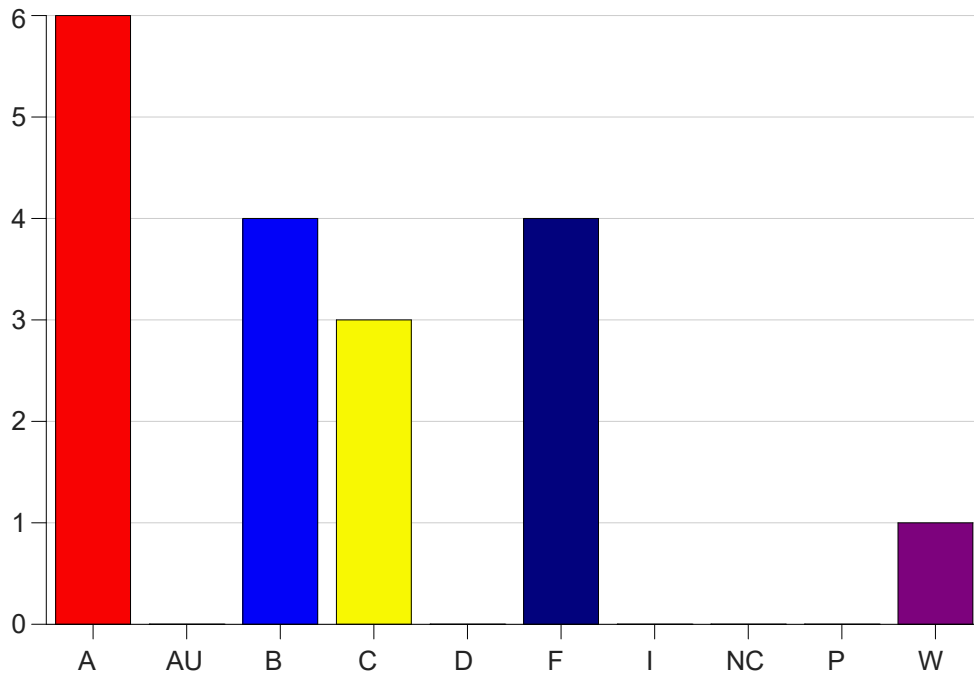

Louisiana State University Eunice

Grade Distribution by Course

2022 Fall Semester

Dec 19, 2022
10:32:25 AM

Course Work Course Number: SOCL2505

Course Work Count - All		A	AU	B	C	D	F	I	NC	P	W	Total
25	Robinson,J	24	0	5	0	0	2	0	0	0	1	32
Total		24	0	5	0	0	2	0	0	0	1	32