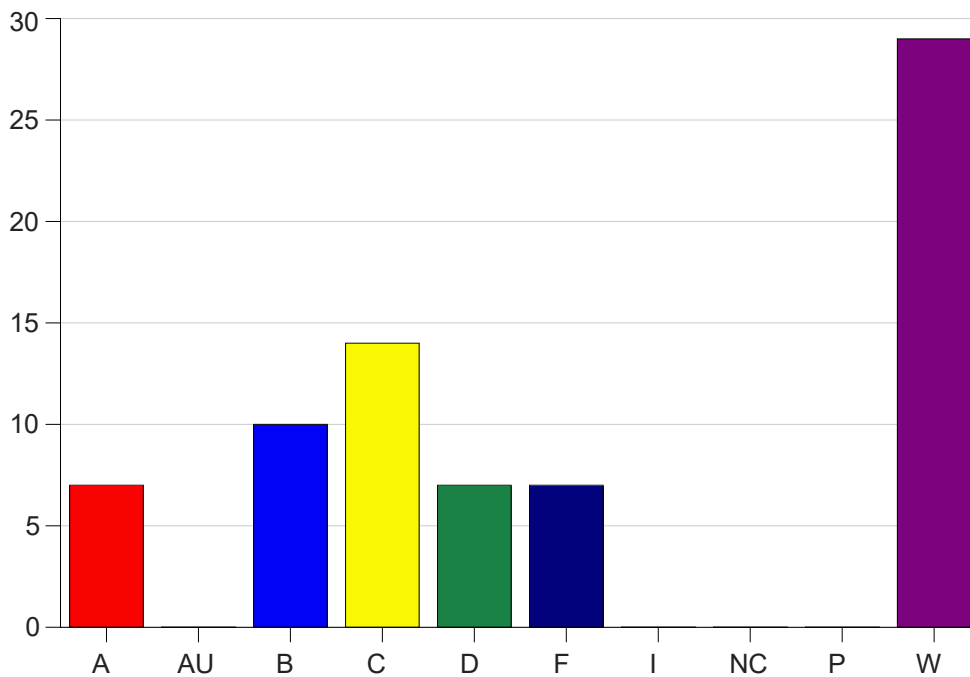

Louisiana State University Eunice

Grade Distribution by Course

2022 Fall Semester

Dec 19, 2022
10:32:25 AM

Course Work Course Number: BIOL1201

Course Work Count - All		A	AU	B	C	D	F	I	NC	P	W	Total
01	Jariel,D	3	0	5	8	0	3	0	0	0	5	24
02	Hamlin,J	4	0	5	6	7	4	0	0	0	24	50
Total		7	0	10	14	7	7	0	0	0	29	74