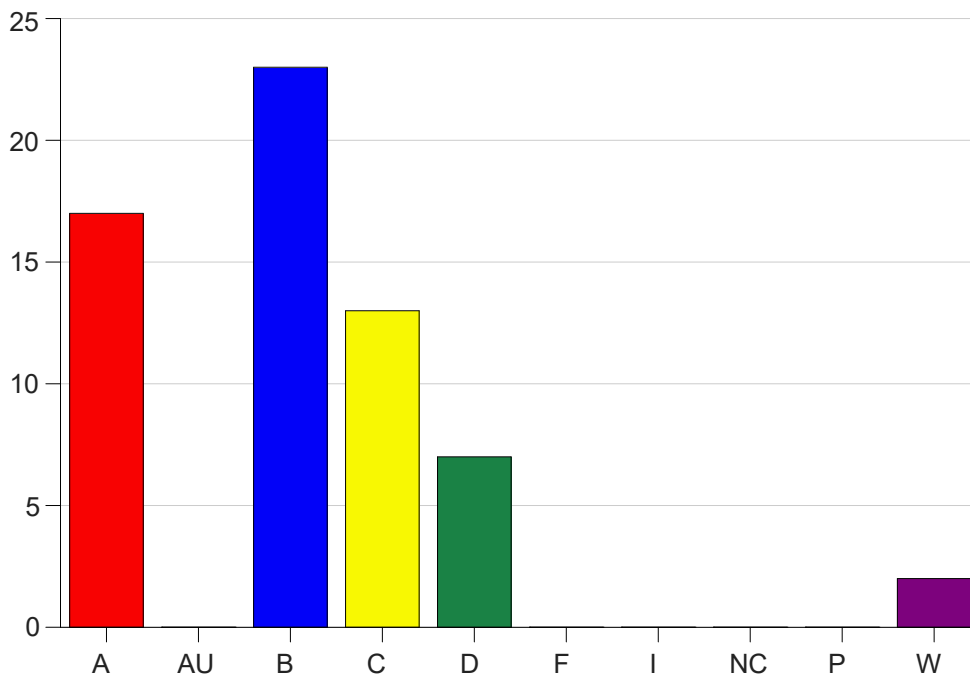

Louisiana State University Eunice

Grade Distribution by Course

2022 Fall Semester

Dec 19, 2022
10:32:25 AM

Course Work Course Number: BIOL2160

Course Work Count - All		A	AU	B	C	D	F	I	NC	P	W	Total
01	Dalfrey, K	3	0	2	3	2	0	0	0	0	0	10
02	RobichauxS	14	0	21	10	5	0	0	0	0	2	52
Total		17	0	23	13	7	0	0	0	0	2	62