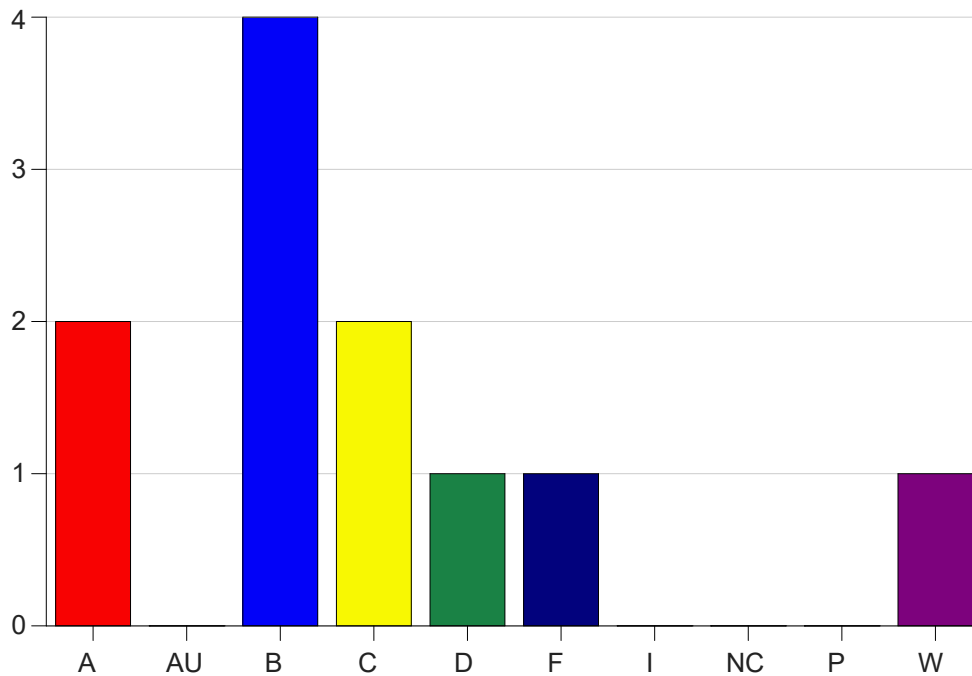

Louisiana State University Eunice

Grade Distribution by Course

2022 Fall Semester

Dec 19, 2022
10:32:25 AM

Course Work Course Number: CPS 1001

Course Work Count - All		A	AU	B	C	D	F	I	NC	P	W	Total
25	Andrus,R	2	0	4	2	1	1	0	0	0	1	11
Total		2	0	4	2	1	1	0	0	0	1	11