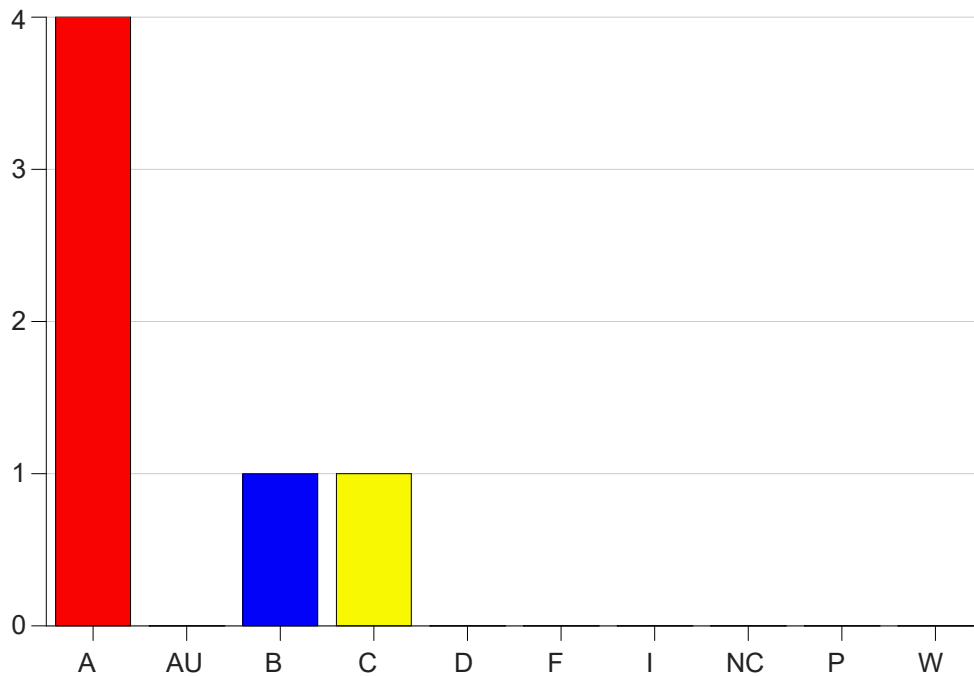

Louisiana State University Eunice

Grade Distribution by Course

2022 Fall Semester

Dec 19, 2022
10:32:25 AM

Course Work Course Number: FIN 2030

Course Work Count - All		A	AU	B	C	D	F	I	NC	P	W	Total
25	Duet, B	4	0	1	1	0	0	0	0	0	0	6
Total		4	0	1	1	0	0	0	0	0	0	6