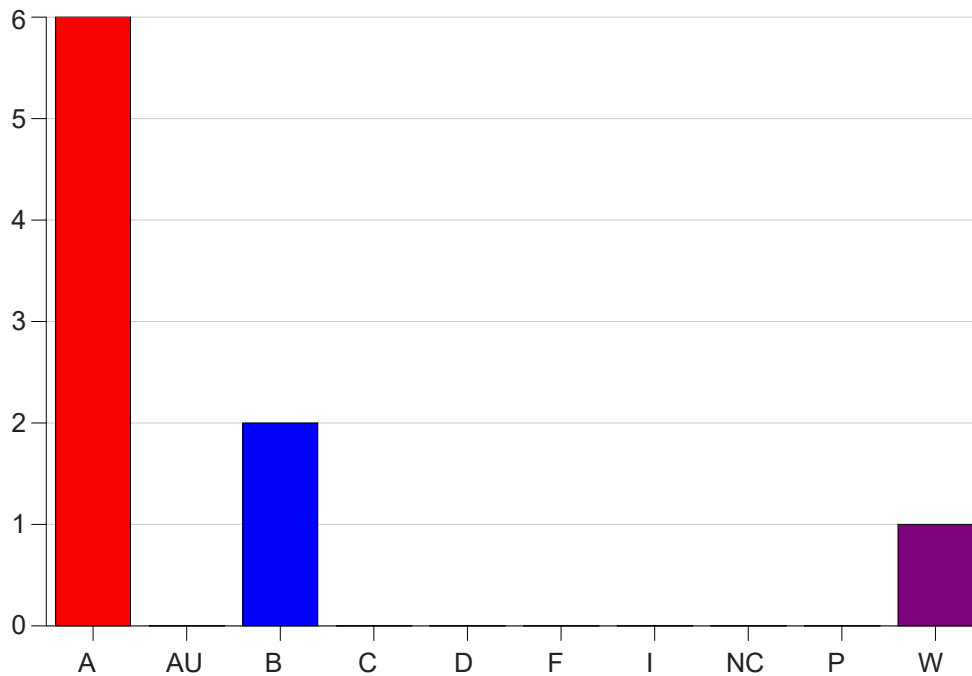

Louisiana State University Eunice

Grade Distribution by Course

2022 Fall Semester

Dec 19, 2022
10:32:25 AM

Course Work Course Number: DMS 1011

Course Work Count - All		A	AU	B	C	D	F	I	NC	P	W	Total
91	Thibodea,B	6	0	2	0	0	0	0	0	0	1	9
Total		6	0	2	0	0	0	0	0	0	1	9