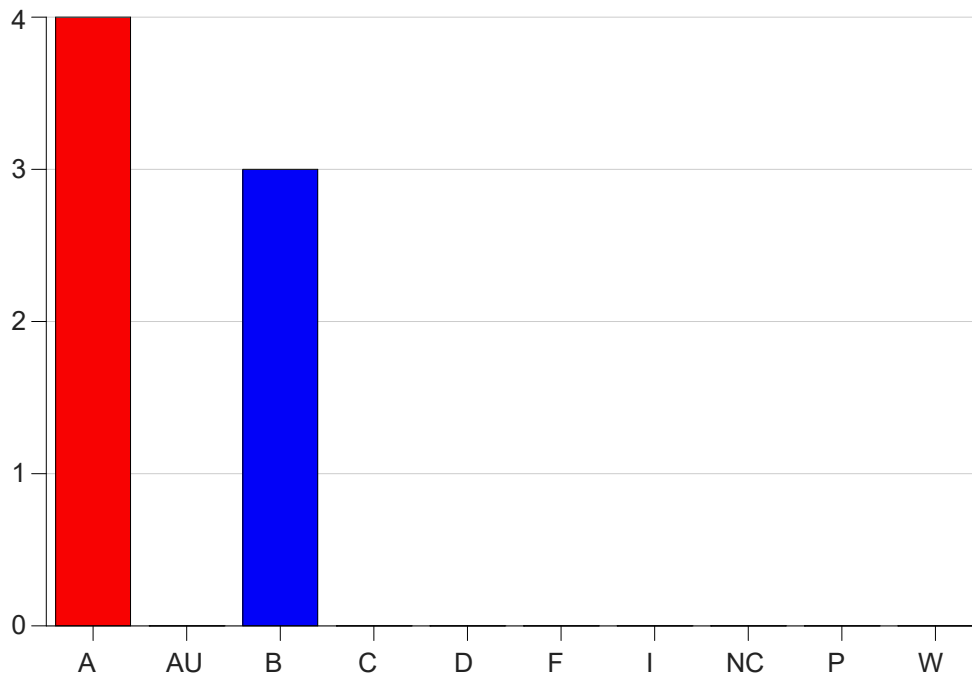

Louisiana State University Eunice

Grade Distribution by Course

2022 Fall Semester

Dec 19, 2022
10:32:25 AM

Course Work Course Number: RC 2025

Course Work Count - All		A	AU	B	C	D	F	I	NC	P	W	Total
01	Wyble,M	4	0	3	0	0	0	0	0	0	0	7
Total		4	0	3	0	0	0	0	0	0	0	7