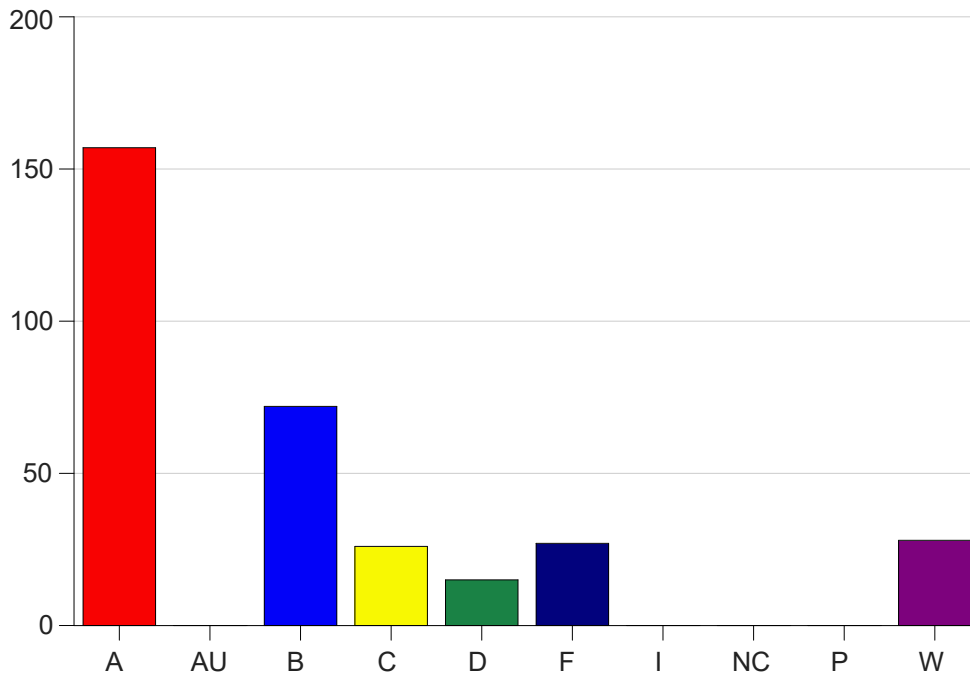

Louisiana State University Eunice

Grade Distribution by Course

2022 Fall Semester

Dec 19, 2022
10:32:25 AM

Course Work Course Number: PSYC2070

Course Work Count - All		A	AU	B	C	D	F	I	NC	P	W	Total
01	Narby,D	25	0	7	2	1	3	0	0	0	1	39
02	Narby,D	19	0	16	0	2	3	0	0	0	4	44
03	Narby,D	28	0	6	1	1	0	0	0	0	3	39
20	Myers,T	8	0	10	6	2	4	0	0	0	2	32
21	Narby,D	36	0	1	0	1	1	0	0	0	1	40
22	Myers,T	8	0	11	3	2	6	0	0	0	5	35
23	Gasior, S	7	0	11	7	1	3	0	0	0	3	32
24	Gasior, S	3	0	7	6	3	5	0	0	0	9	33
C1	Narby,D	23	0	3	1	2	2	0	0	0	0	31
Total		157	0	72	26	15	27	0	0	0	28	325