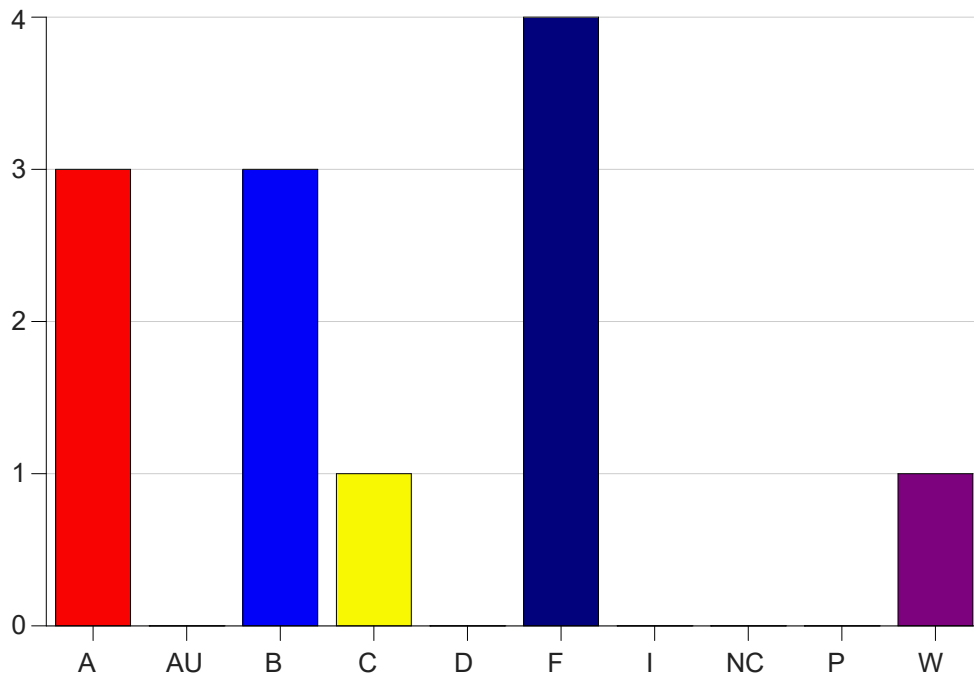

Louisiana State University Eunice

Grade Distribution by Course

2022 Fall Semester

Dec 19, 2022
10:32:25 AM

Course Work Course Number: ENGL2002

Course Work Count - All		A	AU	B	C	D	F	I	NC	P	W	Total
L6	Whitehea,M	3	0	3	1	0	4	0	0	0	1	12
Total		3	0	3	1	0	4	0	0	0	1	12