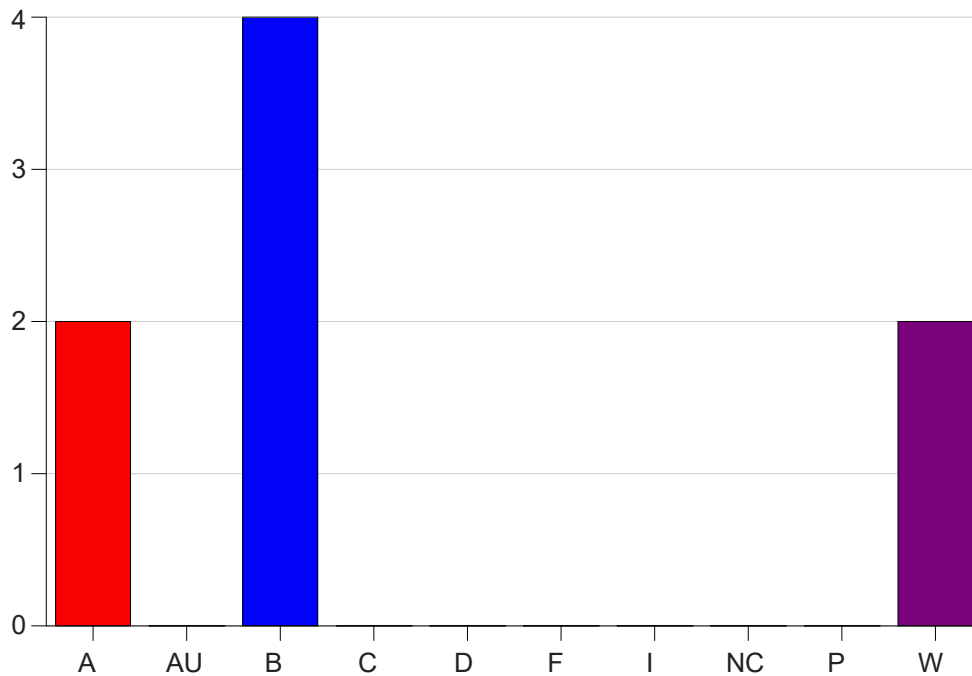

Louisiana State University Eunice

Grade Distribution by Course

2022 Fall Semester

Dec 19, 2022
10:32:25 AM

Course Work Course Number: CHEM1212

Course Work Count - All		A	AU	B	C	D	F	I	NC	P	W	Total
91	Borill, B	2	0	4	0	0	0	0	0	0	2	8
Total		2	0	4	0	0	0	0	0	0	2	8