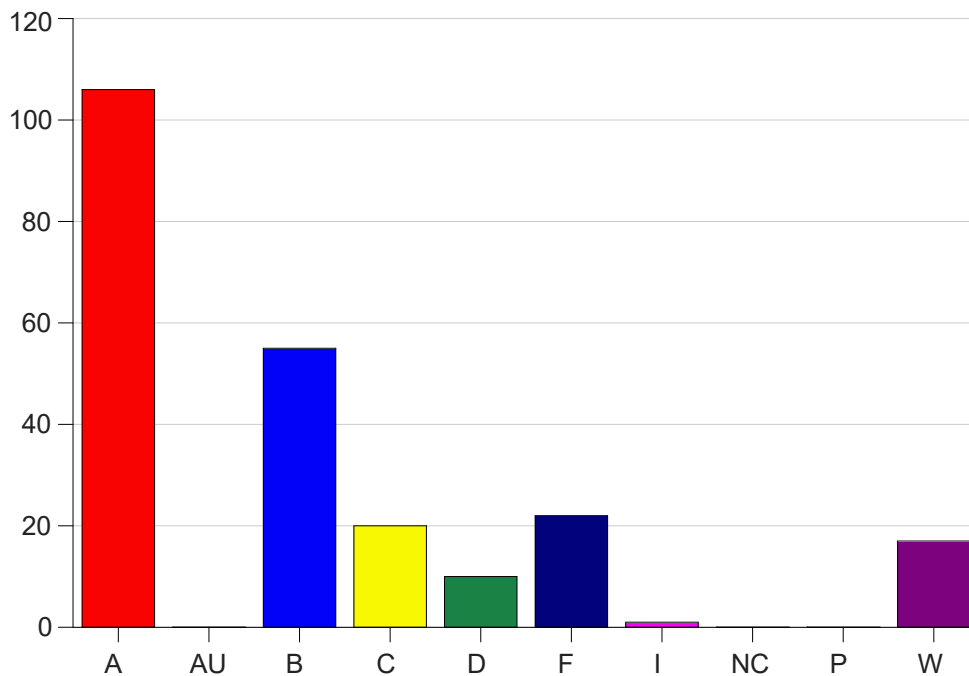

Louisiana State University Eunice

Grade Distribution by Course

2022 Fall Semester

Dec 19, 2022
10:32:25 AM

Course Work Course Number: CMST1061

Course Work Count - All		A	AU	B	C	D	F	I	NC	P	W	Total
01	Eldredge,J	10	0	10	0	4	2	0	0	0	2	28
02	Eldredge,J	12	0	4	4	1	1	0	0	0	3	25
03	Dick, S	11	0	5	5	1	4	0	0	0	1	27
04	Eldredge,J	11	0	3	0	0	1	0	0	0	0	15
05	Eldredge,J	11	0	11	3	1	2	0	0	0	4	32
25	Eldredge,J	23	0	8	5	1	1	0	0	0	2	40
C6	Walker, B	14	0	6	1	0	7	0	0	0	1	29
L1	Walker, B	14	0	8	2	2	4	1	0	0	4	35
Total		106	0	55	20	10	22	1	0	0	17	231