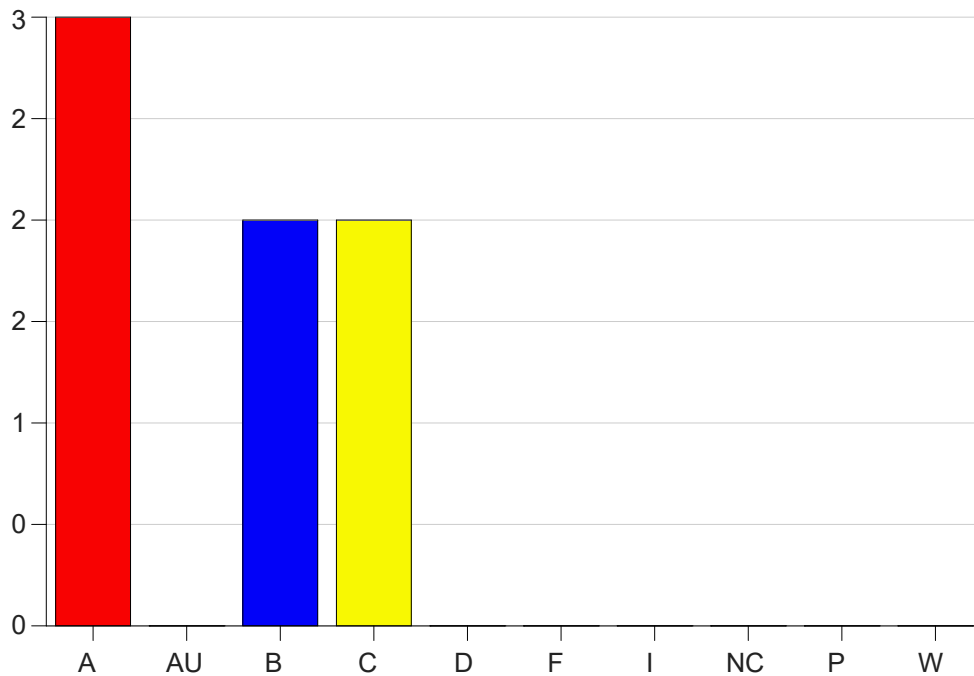

Louisiana State University Eunice

Grade Distribution by Course

2022 Fall Semester

Dec 19, 2022
10:32:25 AM

Course Work Course Number: MGMT2260

Course Work Count - All		A	AU	B	C	D	F	I	NC	P	W	Total
25	Hedge, R.	3	0	2	2	0	0	0	0	0	0	7
Total		3	0	2	2	0	0	0	0	0	0	7