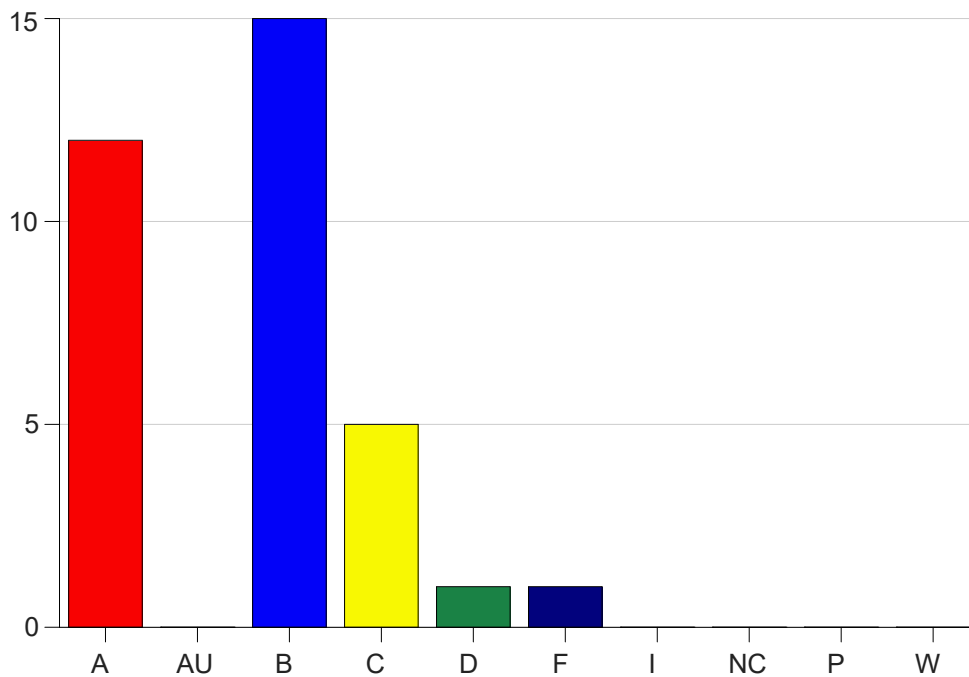

Louisiana State University Eunice

Grade Distribution by Course

2022 Fall Semester

Dec 19, 2022
10:32:25 AM

Course Work Course Number: ECON2000

Course Work Count - All		A	AU	B	C	D	F	I	NC	P	W	Total
25	Bahloul, T	10	0	11	4	0	1	0	0	0	0	26
C6	Bahloul, T	2	0	4	1	1	0	0	0	0	0	8
Total		12	0	15	5	1	1	0	0	0	0	34