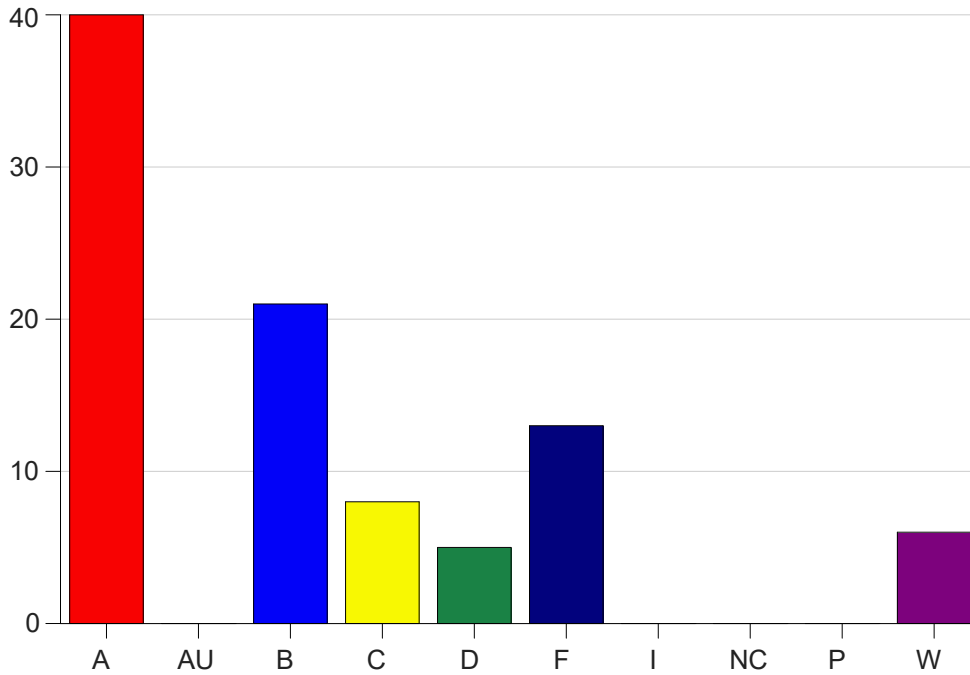

Louisiana State University Eunice

Grade Distribution by Course

2022 Fall Semester

Dec 19, 2022
10:32:25 AM

Course Work Course Number: ART 1441

Course Work Count - All		A	AU	B	C	D	F	I	NC	P	W	Total
01	Jones, S	11	0	9	2	0	5	0	0	0	1	28
20	Jones, S	16	0	8	2	4	4	0	0	0	2	36
21	Jones, S	13	0	4	4	1	4	0	0	0	3	29
Total		40	0	21	8	5	13	0	0	0	6	93