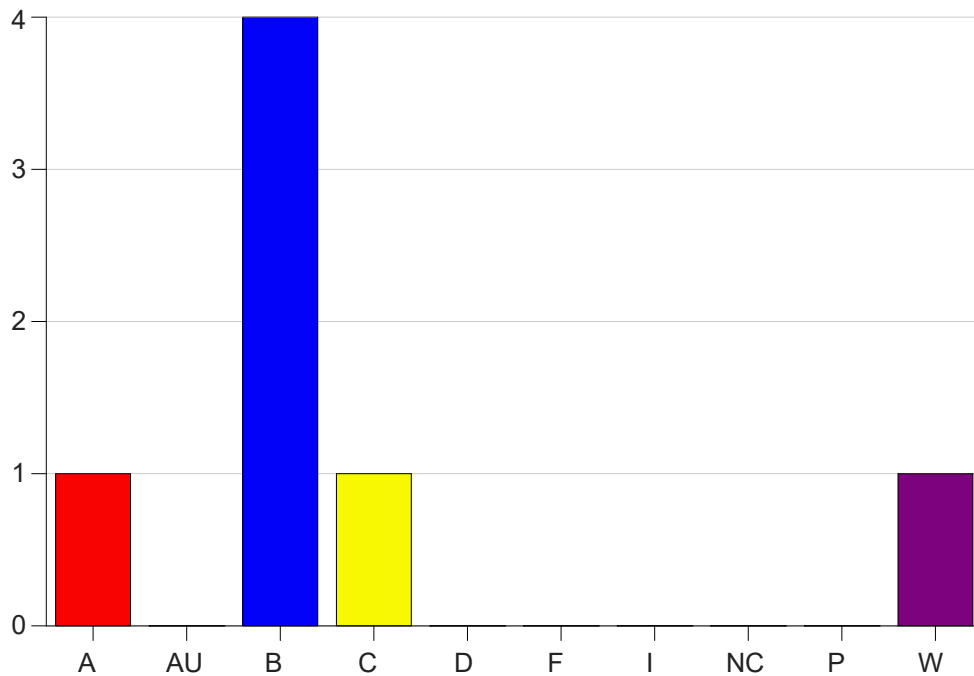

Louisiana State University Eunice

Grade Distribution by Course

2022 Fall Semester

Dec 19, 2022
10:32:25 AM

Course Work Course Number: HORT2050

Course Work Count - All		A	AU	B	C	D	F	I	NC	P	W	Total
01	Jariel,D	1	0	4	1	0	0	0	0	0	1	7
Total		1	0	4	1	0	0	0	0	0	1	7