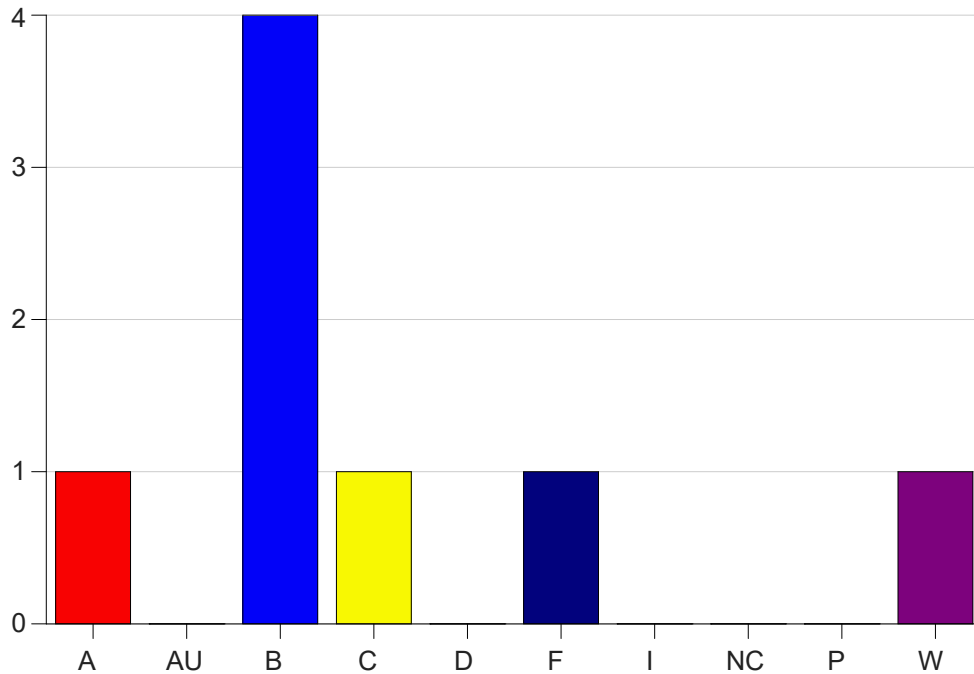

Louisiana State University Eunice

Grade Distribution by Course

2022 Fall Semester

Dec 19, 2022
10:32:25 AM

Course Work Course Number: FSCI1001

Course Work Count - All		A	AU	B	C	D	F	I	NC	P	W	Total
C1	Elg, C	1	0	4	1	0	1	0	0	0	1	8
Total		1	0	4	1	0	1	0	0	0	1	8