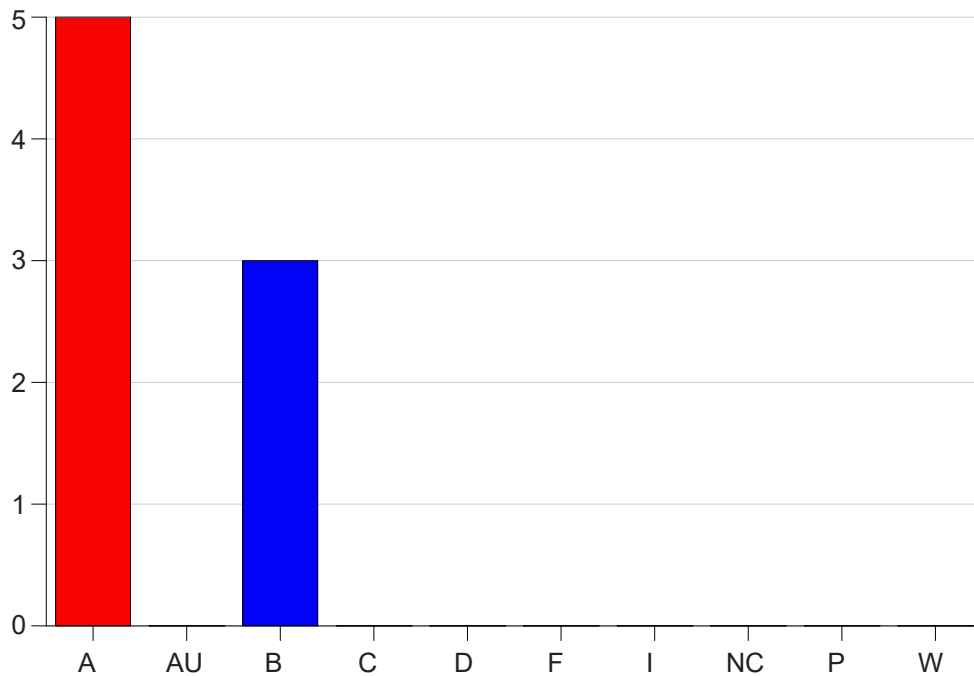

Louisiana State University Eunice

Grade Distribution by Course

2022 Fall Semester

Dec 19, 2022
10:32:25 AM

Course Work Course Number: EDCI2271

Course Work Count - All		A	AU	B	C	D	F	I	NC	P	W	Total
71	Gonzalez,L	5	0	3	0	0	0	0	0	0	0	8
Total		5	0	3	0	0	0	0	0	0	0	8