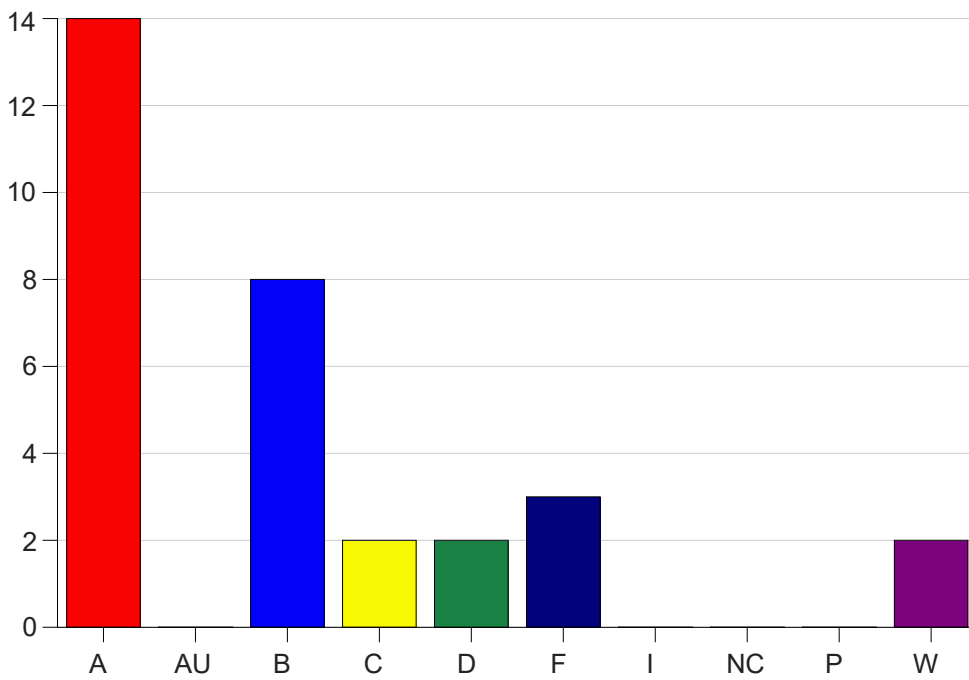

Louisiana State University Eunice

Grade Distribution by Course

2022 Fall Semester

Dec 19, 2022
10:32:25 AM

Course Work Course Number: HCM 2601

Course Work Count - All		A	AU	B	C	D	F	I	NC	P	W	Total
L6	Duet, B	5	0	3	0	2	2	0	0	0	0	12
S1	Hedge, R.	9	0	5	2	0	1	0	0	0	2	19
Total		14	0	8	2	2	3	0	0	0	2	31