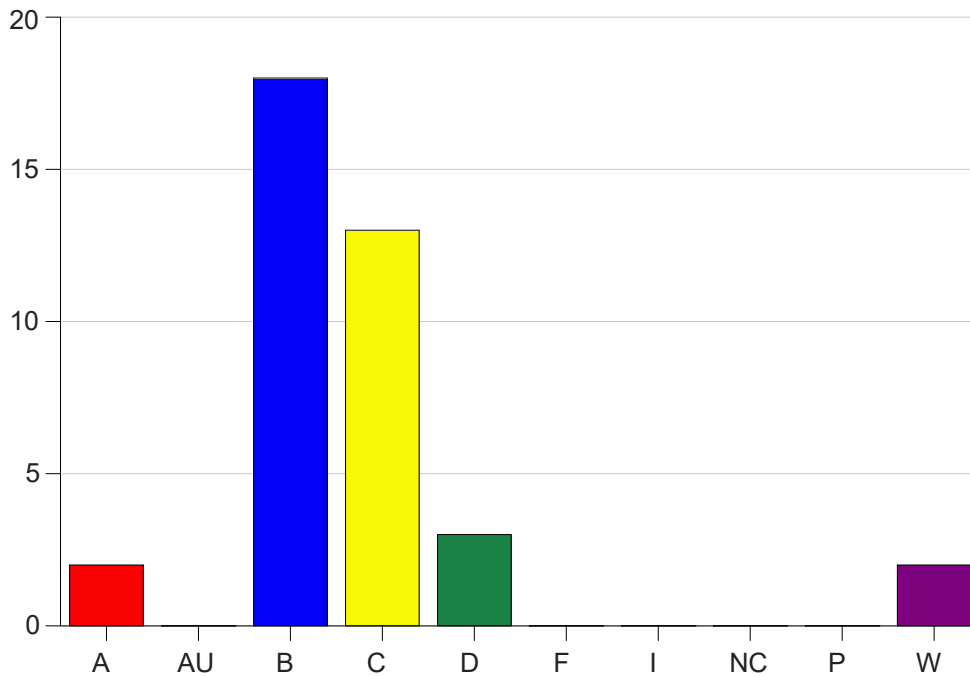

Louisiana State University Eunice

Grade Distribution by Course

2022 Fall Semester

Dec 19, 2022
10:32:25 AM

Course Work Course Number: NURS1132

Course Work Count - All		A	AU	B	C	D	F	I	NC	P	W	Total
01	Foreman,M	2	0	18	13	3	0	0	0	0	2	38
Total		2	0	18	13	3	0	0	0	0	2	38