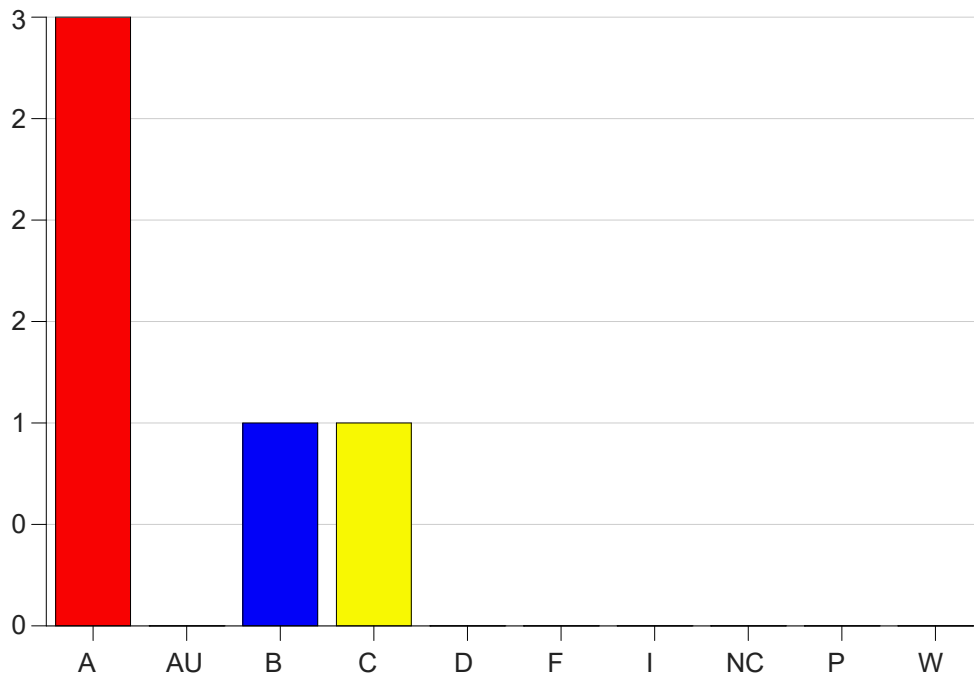

Louisiana State University Eunice

Grade Distribution by Course

2022 Fall Semester

Dec 19, 2022
10:32:25 AM

Course Work Course Number: FSCI2153

Course Work Count - All		A	AU	B	C	D	F	I	NC	P	W	Total
25	Toronto,R	3	0	1	1	0	0	0	0	0	0	5
Total		3	0	1	1	0	0	0	0	0	0	5