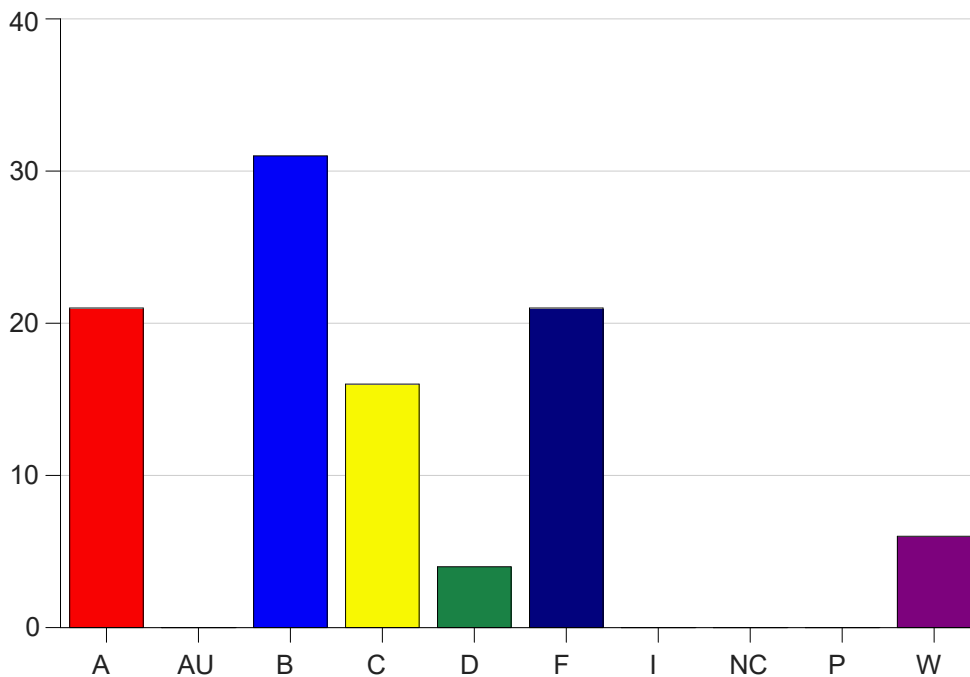

Louisiana State University Eunice

Grade Distribution by Course

2022 Fall Semester

Dec 19, 2022
10:32:25 AM

Course Work Course Number: ALLH1023

Course Work Count - All		A	AU	B	C	D	F	I	NC	P	W	Total
L6	Myers, W	1	0	9	4	0	4	0	0	0	1	19
L7	Simoneau,M	1	0	2	4	0	6	0	0	0	1	14
L8	Simoneau,M	2	0	1	1	1	1	0	0	0	0	6
S1	Asbury,D	9	0	7	2	2	4	0	0	0	1	25
S2	Myers, W	6	0	3	4	0	3	0	0	0	1	17
S3	Simoneau,M	2	0	9	1	1	3	0	0	0	2	18
Total		21	0	31	16	4	21	0	0	0	6	99