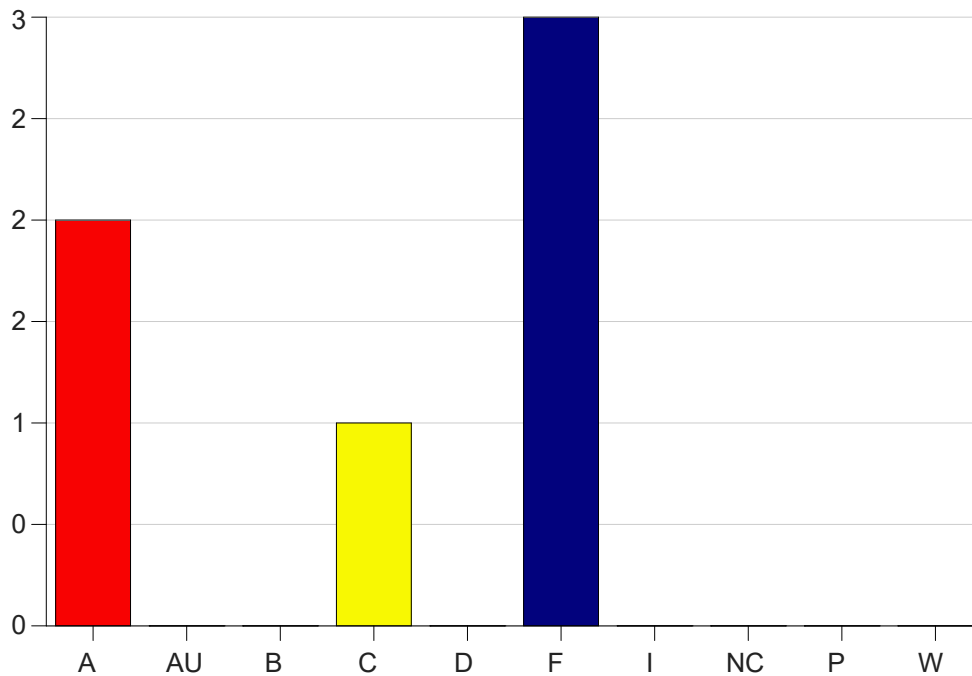

Louisiana State University Eunice

Grade Distribution by Course

2022 Fall Semester

Dec 19, 2022
10:32:25 AM

Course Work Course Number: THTR1020

Course Work Count - All		A	AU	B	C	D	F	I	NC	P	W	Total
C6	Alleman,M	2	0	0	1	0	3	0	0	0	0	6
Total		2	0	0	1	0	3	0	0	0	0	6