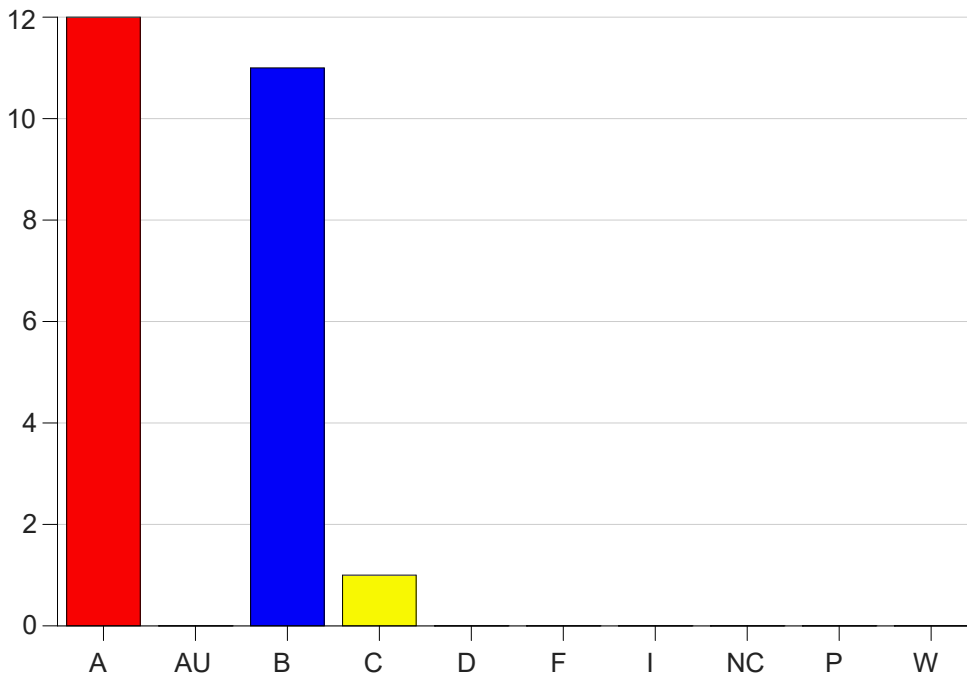

Louisiana State University Eunice

Grade Distribution by Course

2022 Fall Semester

Dec 19, 2022
10:32:25 AM

Course Work Course Number: RADT2031

Course Work Count - All		A	AU	B	C	D	F	I	NC	P	W	Total
01	Williams,G	12	0	11	1	0	0	0	0	0	0	24
Total		12	0	11	1	0	0	0	0	0	0	24