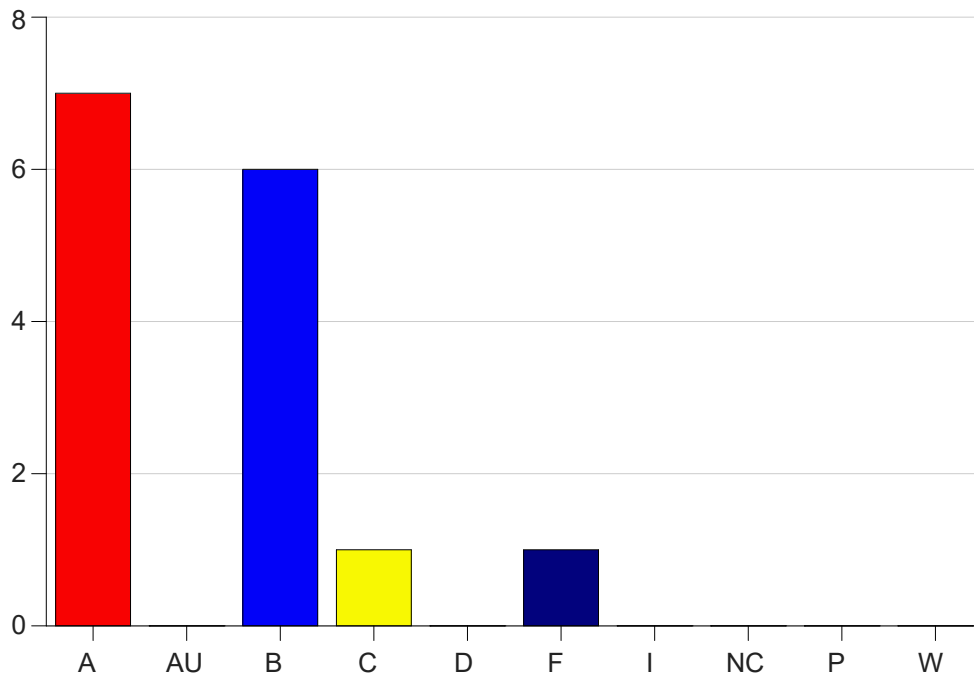

Louisiana State University Eunice

Grade Distribution by Course

2022 Fall Semester

Dec 19, 2022
10:32:25 AM

Course Work Course Number: CJ 2600

Course Work Count - All		A	AU	B	C	D	F	I	NC	P	W	Total
L6	Herko, J	7	0	6	1	0	1	0	0	0	0	15
Total		7	0	6	1	0	1	0	0	0	0	15