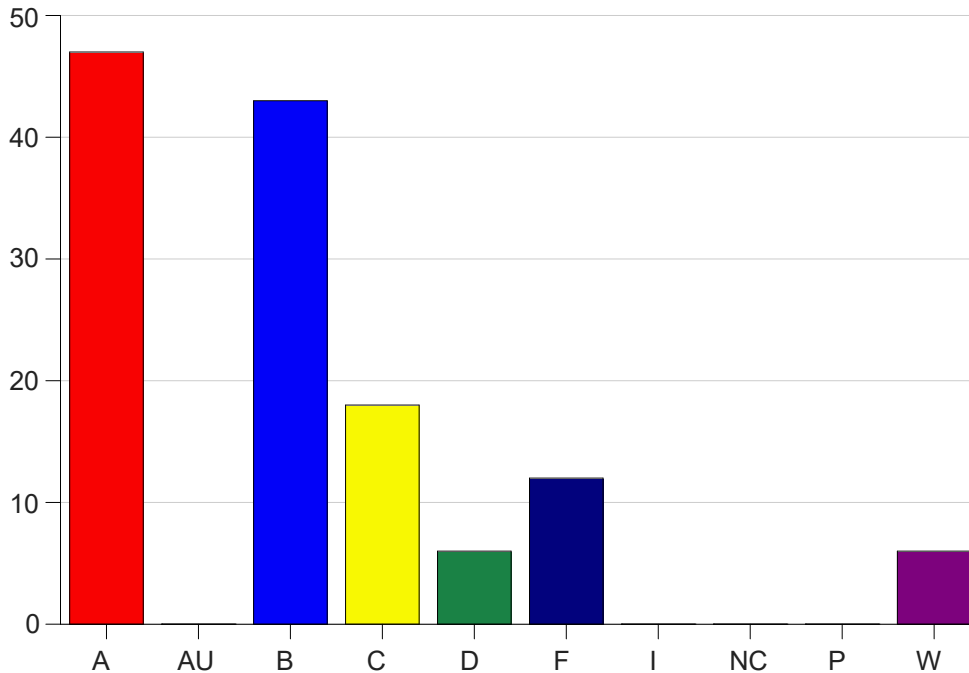

Louisiana State University Eunice

Grade Distribution by Course

2022 Fall Semester

Dec 19, 2022
10:32:25 AM

Course Work Course Number: BADM1001

Course Work Count - All		A	AU	B	C	D	F	I	NC	P	W	Total
02	May,N	10	0	6	2	2	6	0	0	0	1	27
03	McDonald,D	6	0	14	3	2	0	0	0	0	0	25
04	McDonald,D	9	0	12	5	1	2	0	0	0	0	29
25	Monk,E	9	0	6	4	0	1	0	0	0	2	22
26	Thibodeaux	13	0	5	4	1	3	0	0	0	3	29
Total		47	0	43	18	6	12	0	0	0	6	132