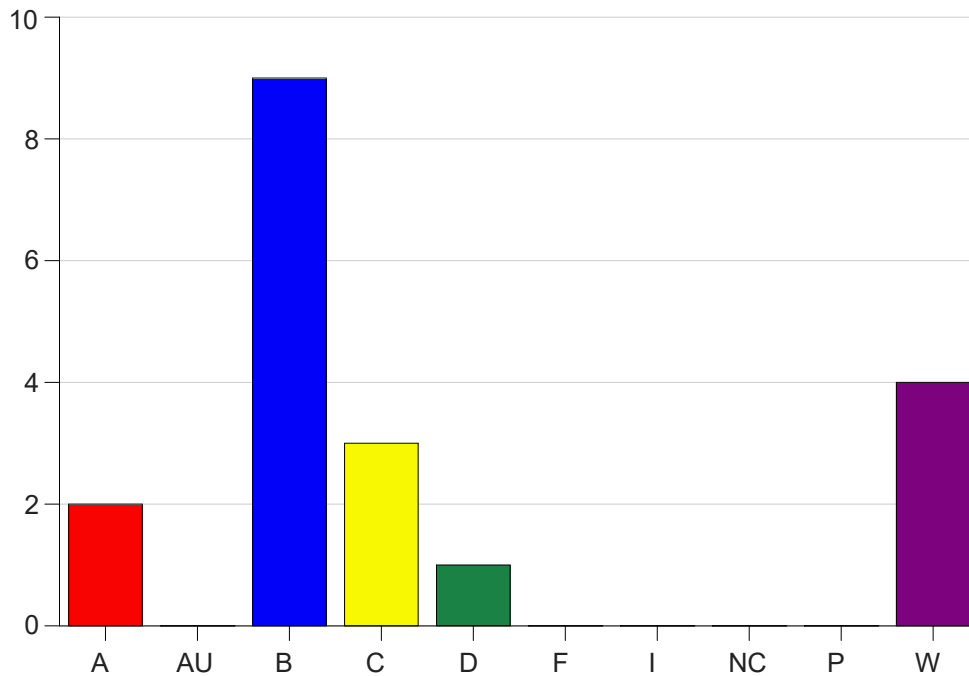

Louisiana State University Eunice

Grade Distribution by Course

2022 Fall Semester

Dec 19, 2022
10:32:25 AM

Course Work Course Number: MATH1431

Course Work Count - All		A	AU	B	C	D	F	I	NC	P	W	Total
01	Jean, J	2	0	9	3	1	0	0	0	0	4	19
Total		2	0	9	3	1	0	0	0	0	4	19