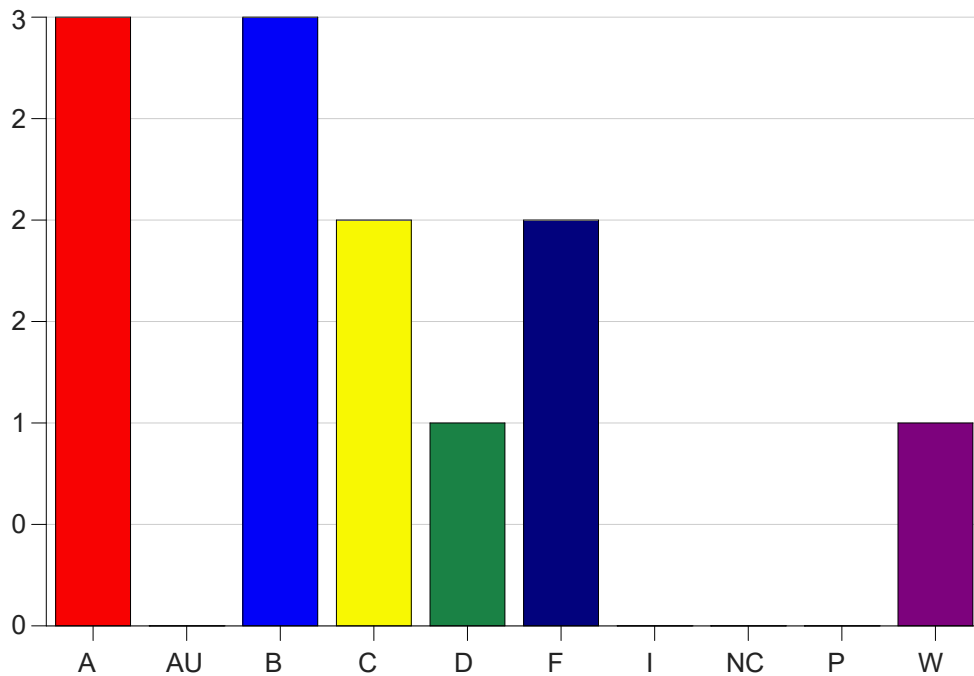

Louisiana State University Eunice

Grade Distribution by Course

2022 Fall Semester

Dec 19, 2022
10:32:25 AM

Course Work Course Number: ART 2470

Course Work Count - All		A	AU	B	C	D	F	I	NC	P	W	Total
01	Jones, S	3	0	3	2	1	2	0	0	0	1	12
Total		3	0	3	2	1	2	0	0	0	1	12