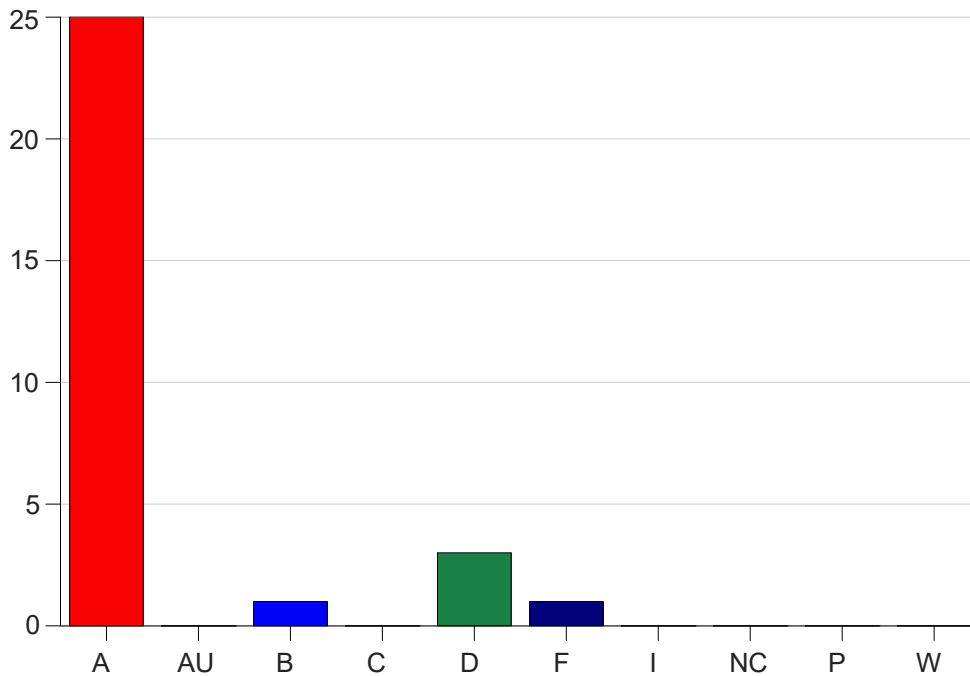

Louisiana State University Eunice

Grade Distribution by Course

2022 Fall Semester

Dec 19, 2022
10:32:25 AM

Course Work Course Number: CSC 1011

Course Work Count - All		A	AU	B	C	D	F	I	NC	P	W	Total
01	Seeder, L	25	0	1	0	3	1	0	0	0	0	30
Total		25	0	1	0	3	1	0	0	0	0	30