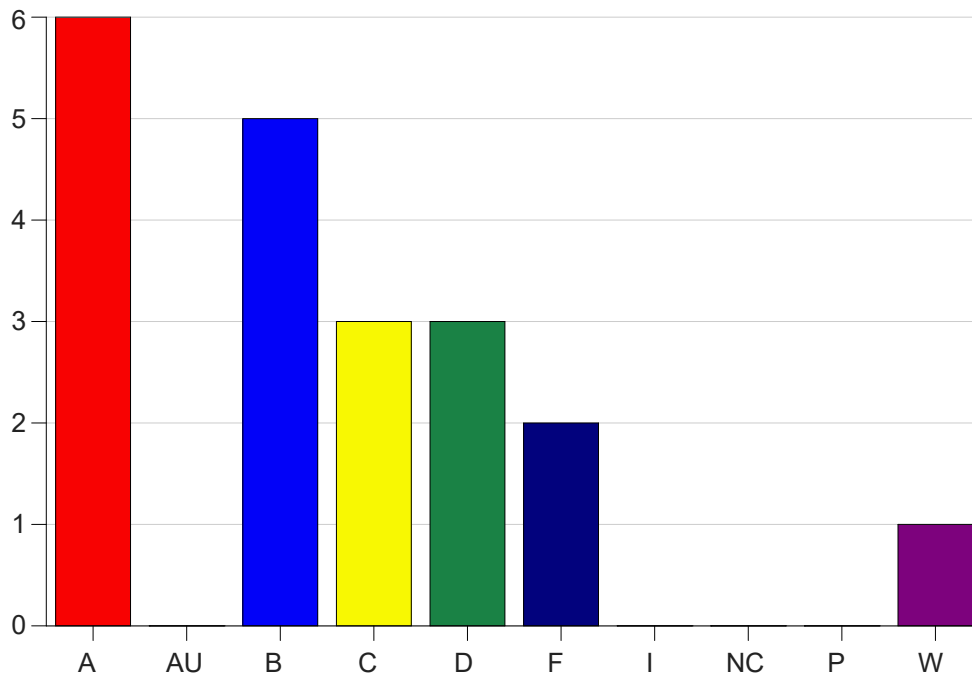

Louisiana State University Eunice

Grade Distribution by Course

2022 Fall Semester

Dec 19, 2022
10:32:25 AM

Course Work Course Number: CSC 1015

Course Work Count - All		A	AU	B	C	D	F	I	NC	P	W	Total
01	Seeder, L	6	0	5	3	3	2	0	0	0	1	20
Total		6	0	5	3	3	2	0	0	0	1	20