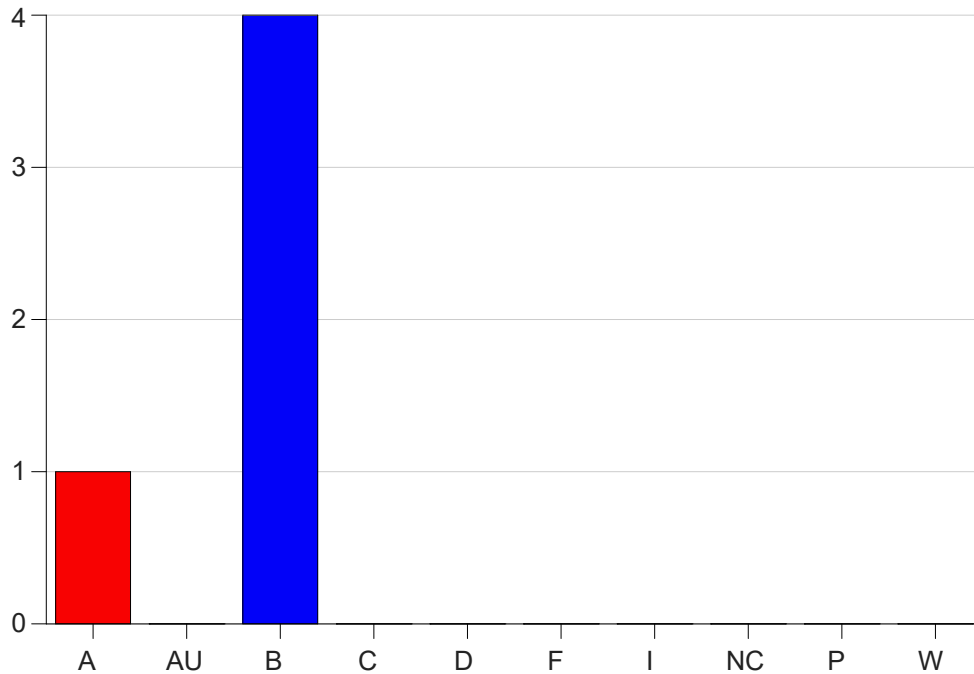

Louisiana State University Eunice

Grade Distribution by Course

2022 Fall Semester

Dec 19, 2022
10:32:25 AM

Course Work Course Number: CSC 2212

Course Work Count - All		A	AU	B	C	D	F	I	NC	P	W	Total
01	Seeder, L	1	0	4	0	0	0	0	0	0	0	5
Total		1	0	4	0	0	0	0	0	0	0	5