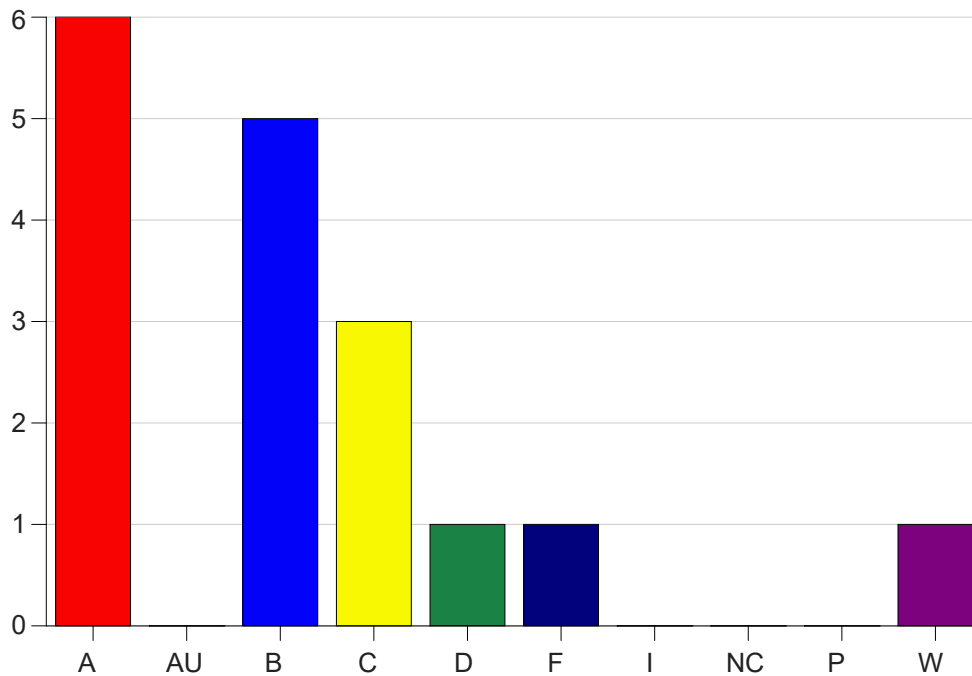

Louisiana State University Eunice

Grade Distribution by Course

2022 Fall Semester

Dec 19, 2022
10:32:25 AM

Course Work Course Number: BADM2050

Course Work Count - All		A	AU	B	C	D	F	I	NC	P	W	Total
25	Thibodeaux	6	0	5	3	1	1	0	0	0	1	17
Total		6	0	5	3	1	1	0	0	0	1	17