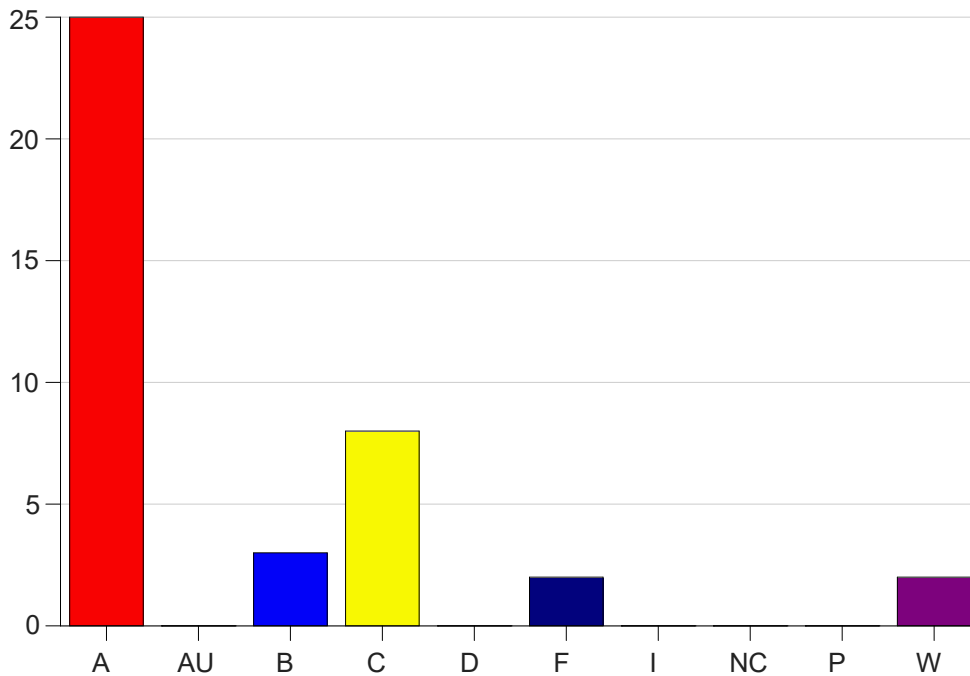

Louisiana State University Eunice

Grade Distribution by Course

2022 Fall Semester

Dec 19, 2022
10:32:25 AM

Course Work Course Number: HIST2057

Course Work Count - All		A	AU	B	C	D	F	I	NC	P	W	Total
20	Sellers,W	25	0	3	8	0	2	0	0	0	2	40
Total		25	0	3	8	0	2	0	0	0	2	40