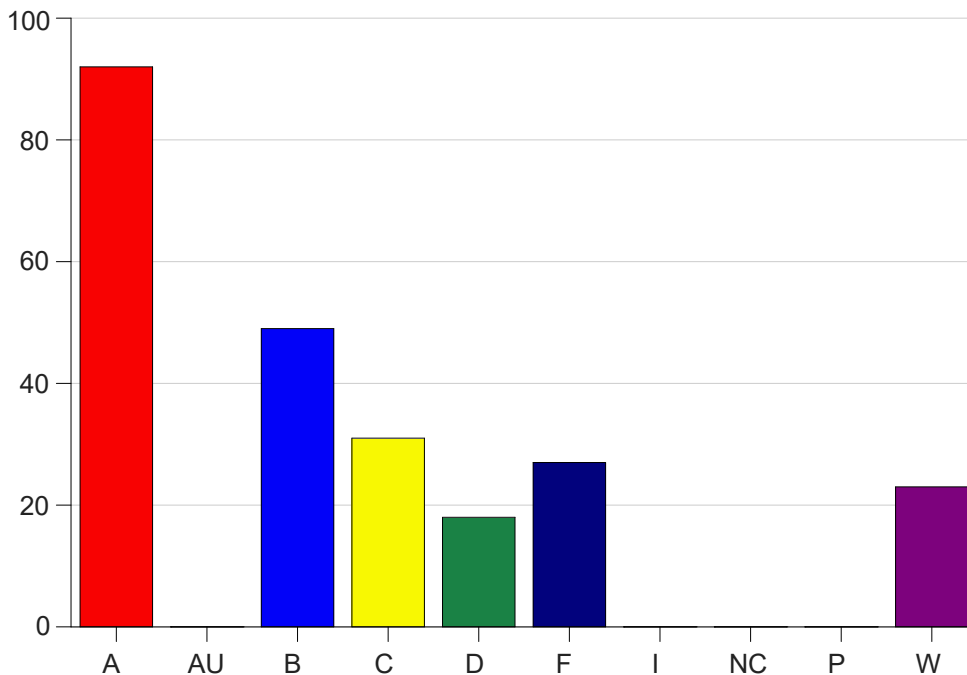

Louisiana State University Eunice

Grade Distribution by Course

2022 Fall Semester

Dec 19, 2022
10:32:25 AM

Course Work Course Number: HIST1001

Course Work Count - All		A	AU	B	C	D	F	I	NC	P	W	Total
01	Baltakis,A	4	0	4	10	4	5	0	0	0	9	36
02	Baltakis,A	2	0	6	0	5	7	0	0	0	4	24
20	Gaspard,R	15	0	6	2	2	6	0	0	0	7	38
D3	Smith,H	8	0	11	7	3	0	0	0	0	2	31
D4	Sellers,W	37	0	6	3	2	0	0	0	0	1	49
D5	Sellers,W	21	0	6	3	0	0	0	0	0	0	30
L6	Alleman,M	5	0	10	6	2	9	0	0	0	0	32
Total		92	0	49	31	18	27	0	0	0	23	240