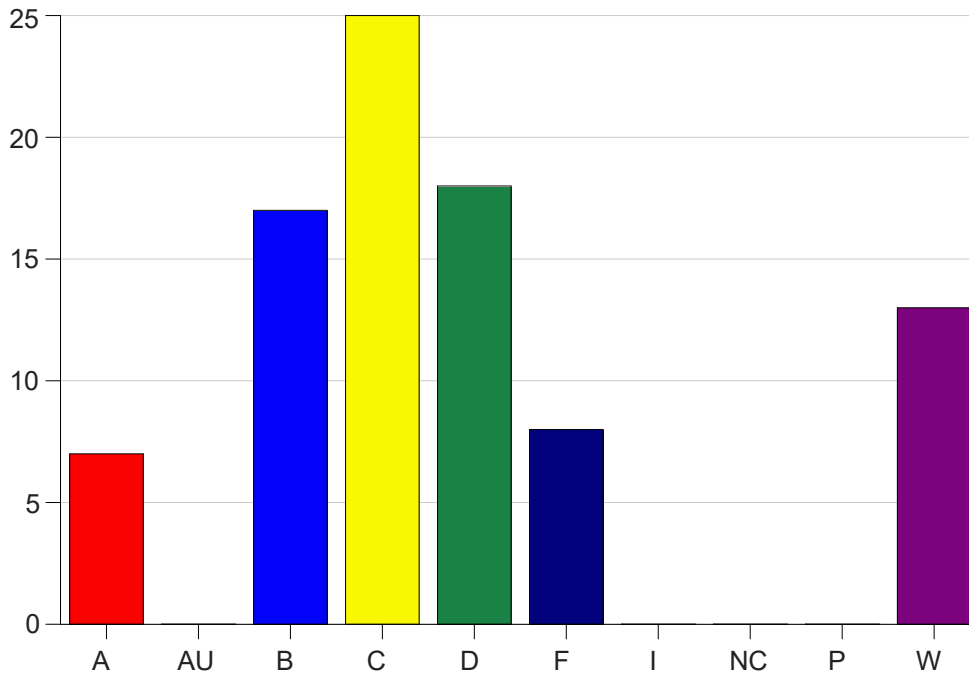

Louisiana State University Eunice

Grade Distribution by Course

2022 Fall Semester

Dec 19, 2022
10:32:25 AM

Course Work Course Number: PHYS1001

Course Work Count - All		A	AU	B	C	D	F	I	NC	P	W	Total
01	Jacob, K	5	0	14	12	8	2	0	0	0	10	51
25	Jacob, K	2	0	3	13	10	6	0	0	0	3	37
Total		7	0	17	25	18	8	0	0	0	13	88