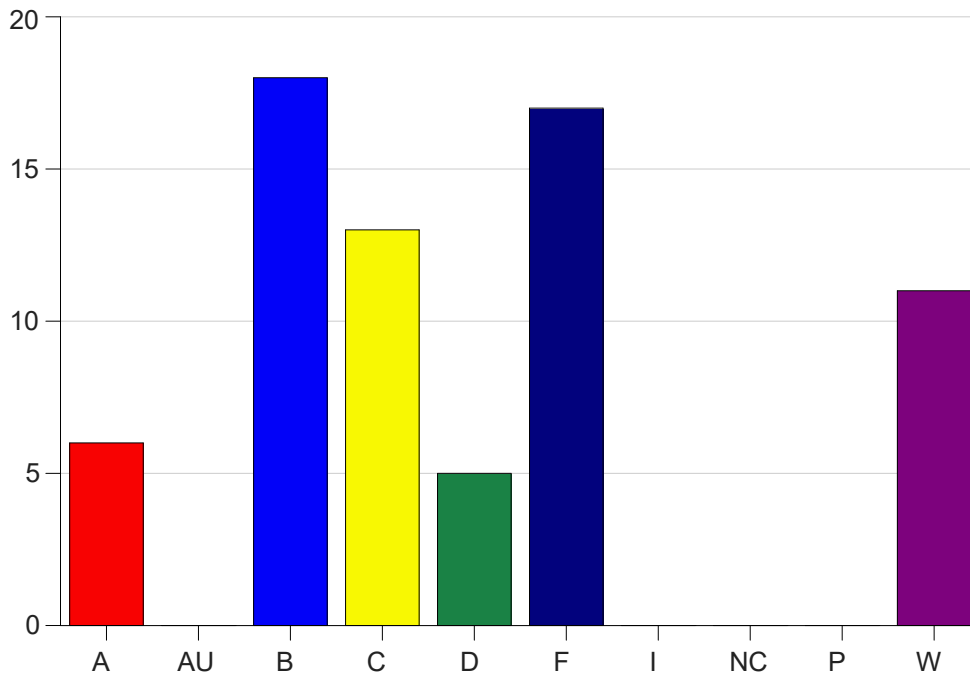

Louisiana State University Eunice

Grade Distribution by Course

2022 Fall Semester

Dec 19, 2022
10:32:25 AM

Course Work Course Number: NURS1000

Course Work Count - All		A	AU	B	C	D	F	I	NC	P	W	Total
25	Denker,J	2	0	7	1	3	5	0	0	0	3	21
26	Denker,J	4	0	8	6	1	5	0	0	0	3	27
27	Denker,J	0	0	3	6	1	7	0	0	0	5	22
Total		6	0	18	13	5	17	0	0	0	11	70