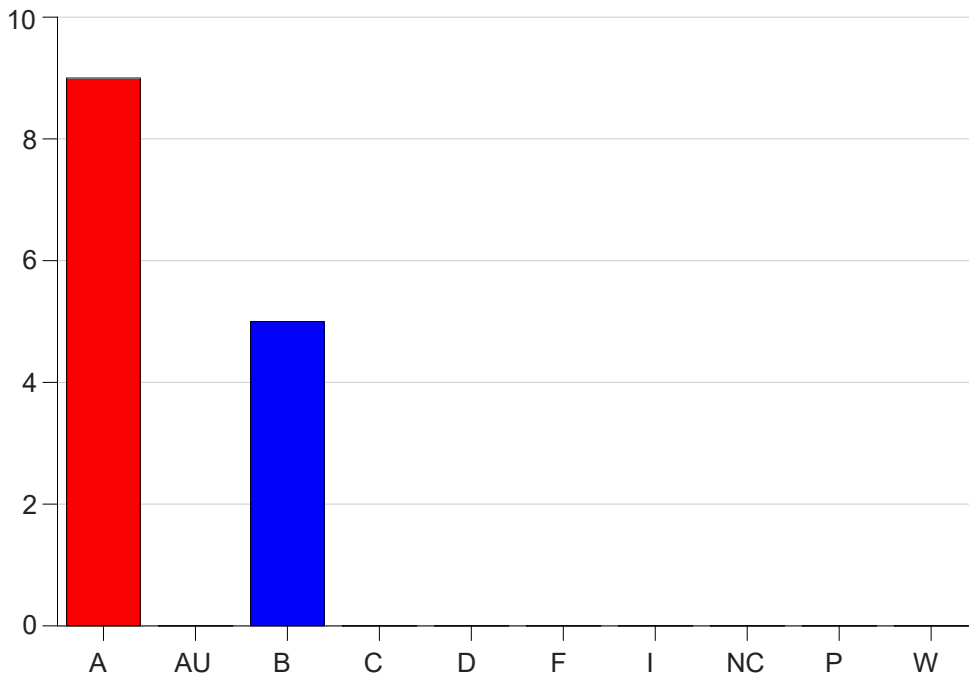

Louisiana State University Eunice

Grade Distribution by Course

2022 Fall Semester

Dec 19, 2022
10:32:25 AM

Course Work Course Number: HCM 2650

Course Work Count - All		A	AU	B	C	D	F	I	NC	P	W	Total
25	Morris, D	9	0	5	0	0	0	0	0	0	0	14
Total		9	0	5	0	0	0	0	0	0	0	14