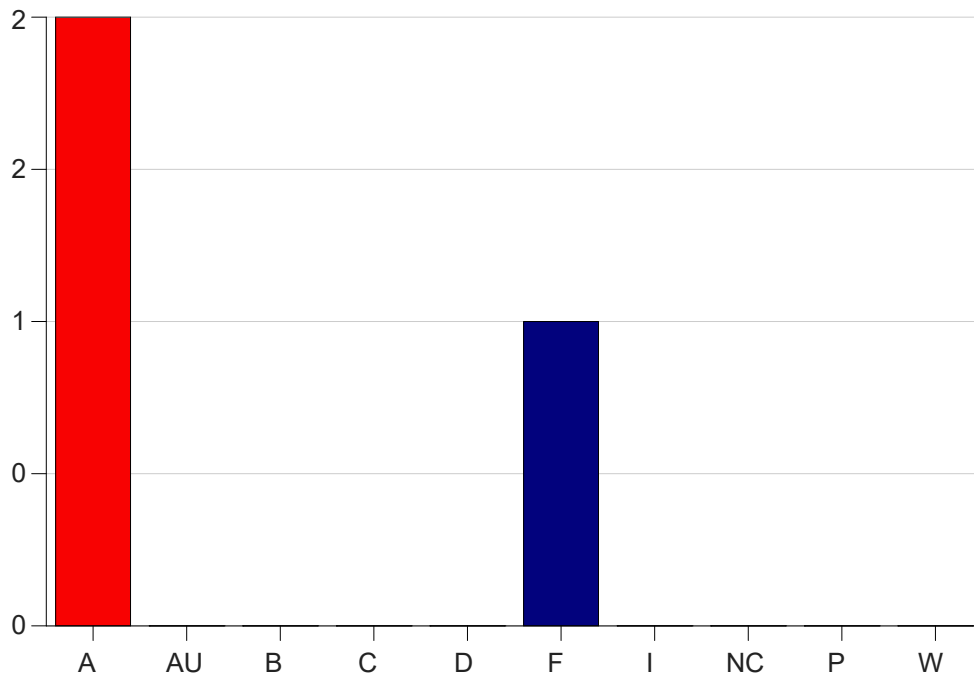

Louisiana State University Eunice

Grade Distribution by Course

2022 Fall Semester

Dec 19, 2022
10:32:25 AM

Course Work Course Number: INDS1102

Course Work Count - All		A	AU	B	C	D	F	I	NC	P	W	Total
25	Kapp, K	2	0	0	0	0	1	0	0	0	0	3
Total		2	0	0	0	0	1	0	0	0	0	3