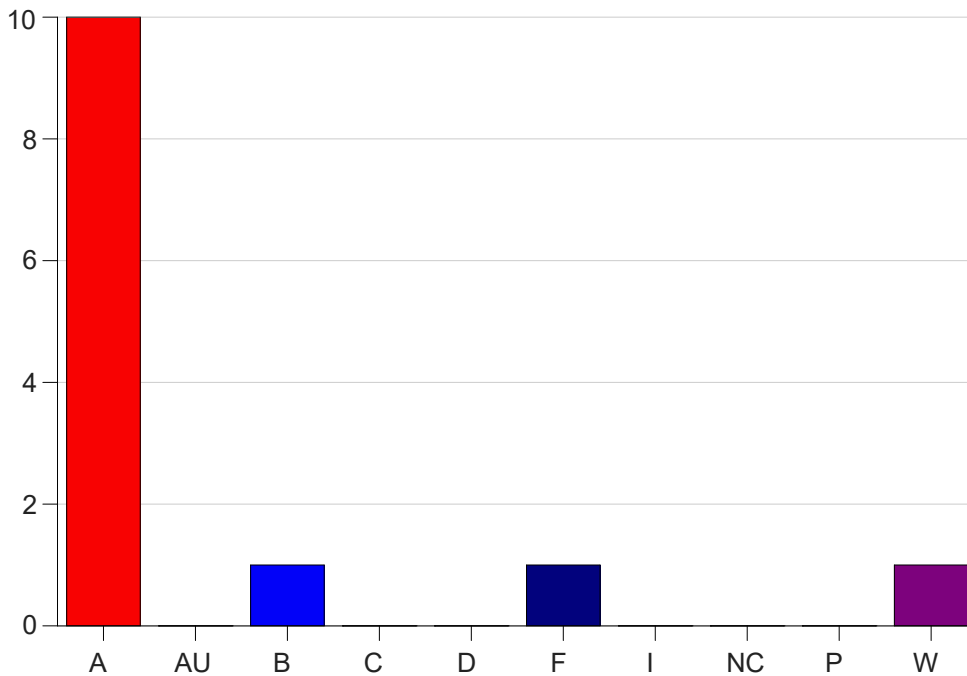

Louisiana State University Eunice

Grade Distribution by Course

2022 Fall Semester

Dec 19, 2022
10:32:25 AM

Course Work Course Number: MGMT2999

Course Work Count - All		A	AU	B	C	D	F	I	NC	P	W	Total
25	May,N	10	0	1	0	0	1	0	0	0	1	13
Total		10	0	1	0	0	1	0	0	0	1	13