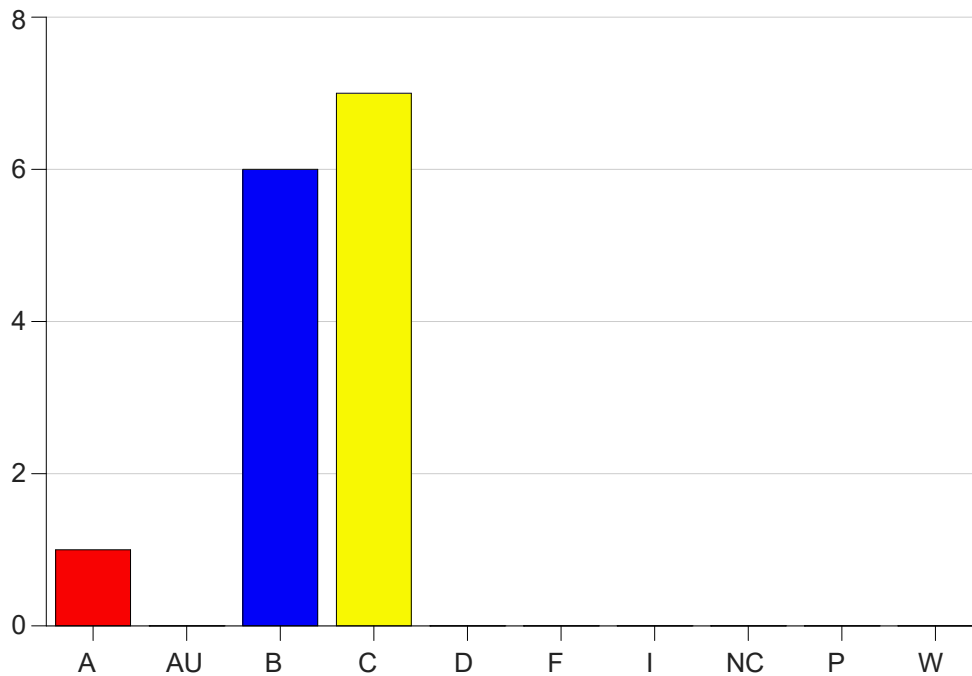

Louisiana State University Eunice

Grade Distribution by Course

2022 Fall Semester

Dec 19, 2022
10:32:25 AM

Course Work Course Number: SURT1001

Course Work Count - All		A	AU	B	C	D	F	I	NC	P	W	Total
01	Guillory,K	1	0	6	7	0	0	0	0	0	0	14
Total		1	0	6	7	0	0	0	0	0	0	14