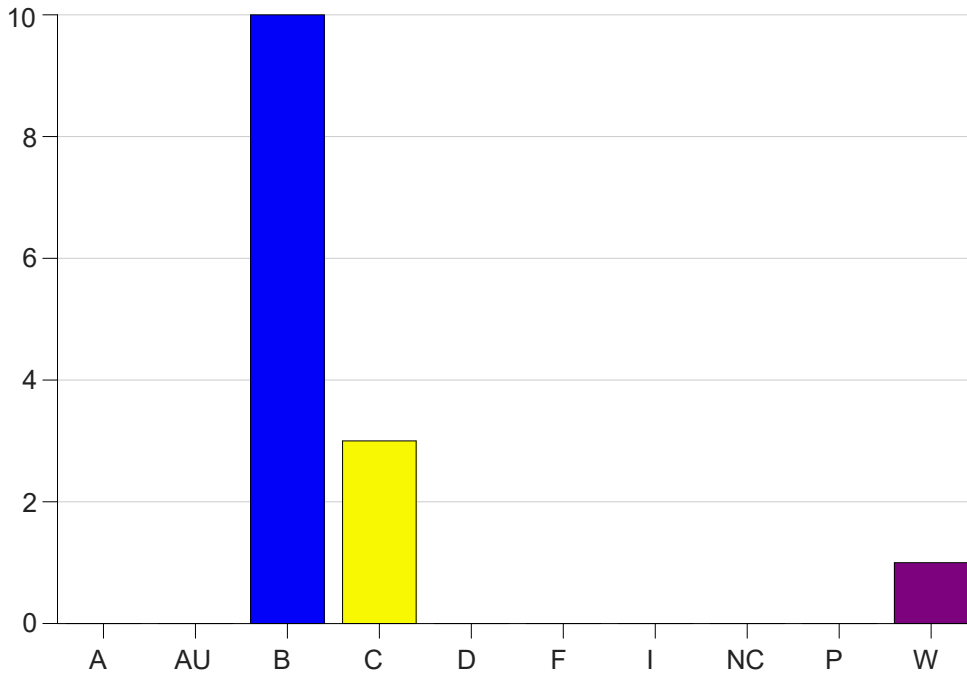

Louisiana State University Eunice

Grade Distribution by Course

2022 Fall Semester

Dec 19, 2022
10:32:25 AM

Course Work Course Number: RC 2014

Course Work Count - All		A	AU	B	C	D	F	I	NC	P	W	Total
91	Asbury,D	0	0	2	2	0	0	0	0	0	0	4
92	Wyble,M	0	0	5	0	0	0	0	0	0	0	5
93	Warner,K	0	0	3	1	0	0	0	0	0	1	5
Total		0	0	10	3	0	0	0	0	0	1	14