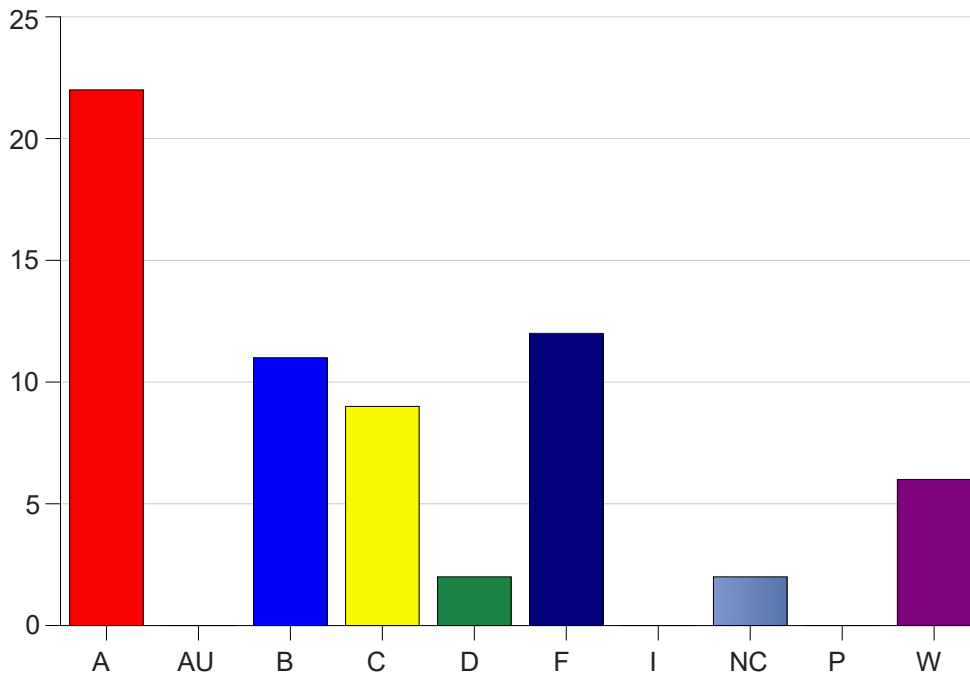

Louisiana State University Eunice

Grade Distribution by Course

2022 Fall Semester

Dec 19, 2022
10:32:25 AM

Course Work Course Number: CJ 1107

Course Work Count - All		A	AU	B	C	D	F	I	NC	P	W	Total
L1	Herko, J	8	0	4	2	0	5	0	0	0	2	21
L6	Ryerson,D	3	0	4	7	1	4	0	0	0	2	21
S1	McCollough	11	0	3	0	1	3	0	2	0	2	22
Total		22	0	11	9	2	12	0	2	0	6	64