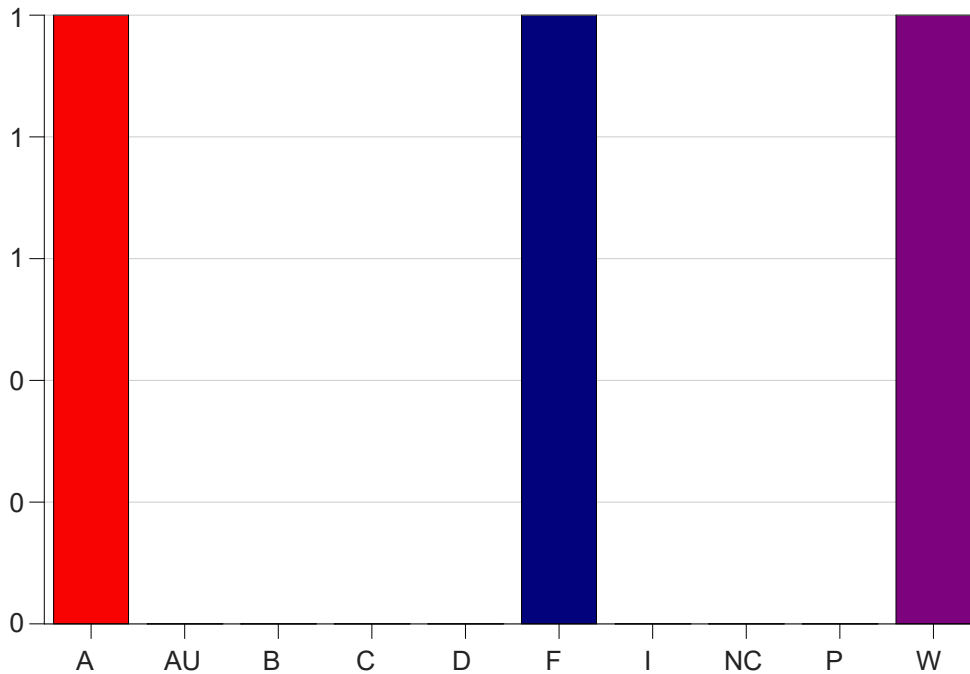

Louisiana State University Eunice

Grade Distribution by Course

2022 Fall Semester

Dec 19, 2022
10:32:25 AM

Course Work Course Number: ART 1847

Course Work Count - All		A	AU	B	C	D	F	I	NC	P	W	Total
01	Jones, S	1	0	0	0	0	1	0	0	0	1	3
Total		1	0	0	0	0	1	0	0	0	1	3