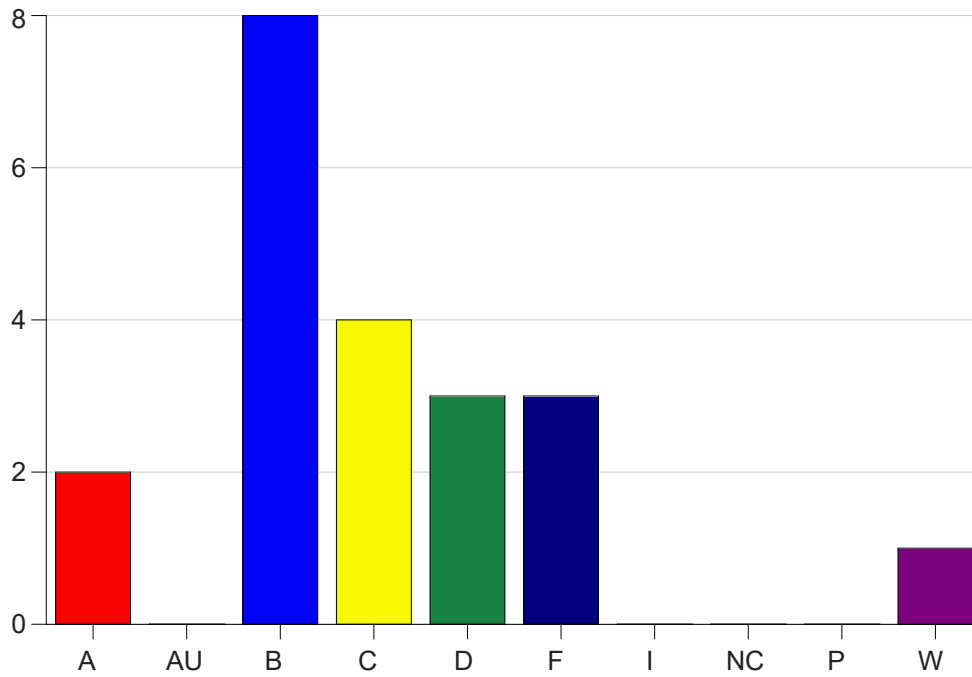

Louisiana State University Eunice

Grade Distribution by Course

2022 Fall Semester

Dec 19, 2022
10:32:25 AM

Course Work Course Number: ECON2010

Course Work Count - All		A	AU	B	C	D	F	I	NC	P	W	Total
25	Bergan, N	1	0	5	2	3	2	0	0	0	1	14
C1	Bergan, N	1	0	3	2	0	1	0	0	0	0	7
Total		2	0	8	4	3	3	0	0	0	1	21