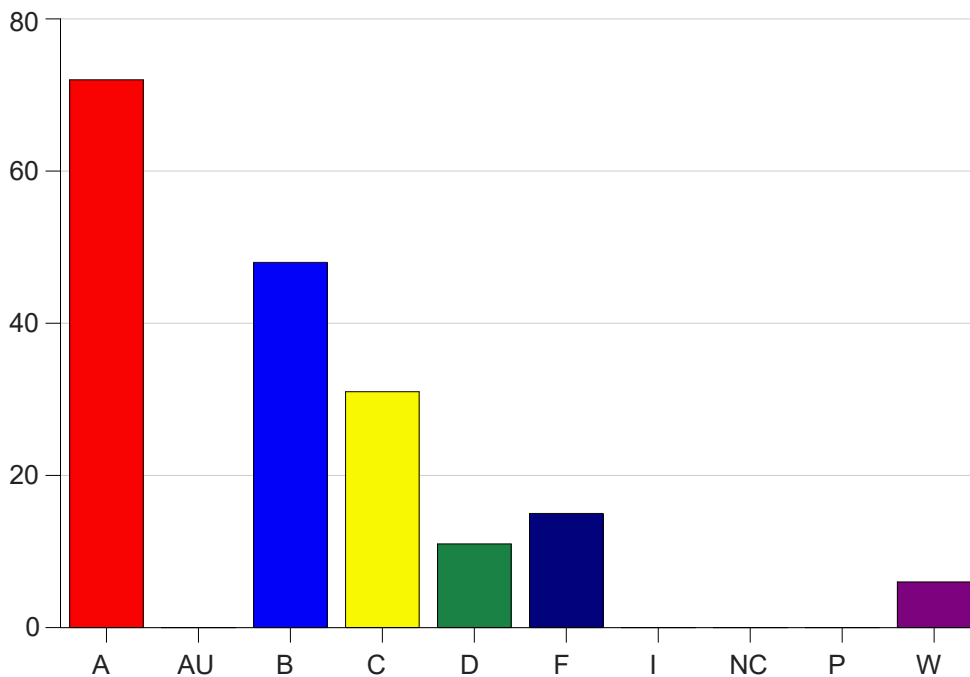

Louisiana State University Eunice

Grade Distribution by Course

2022 Fall Semester

Dec 19, 2022
10:32:25 AM

Course Work Course Number: MUS 1751

Course Work Count - All		A	AU	B	C	D	F	I	NC	P	W	Total
20	Locy,R	0	0	16	5	3	3	0	0	0	1	28
23	Jones,Clin	28	0	5	3	0	2	0	0	0	0	38
25	Jones,Clin	19	0	11	3	2	1	0	0	0	0	36
26	Jones,Clin	22	0	7	3	1	1	0	0	0	0	34
C1	Locy,R	3	0	6	4	1	3	0	0	0	3	20
C6	Locy,R	0	0	3	13	4	5	0	0	0	2	27
Total		72	0	48	31	11	15	0	0	0	6	183