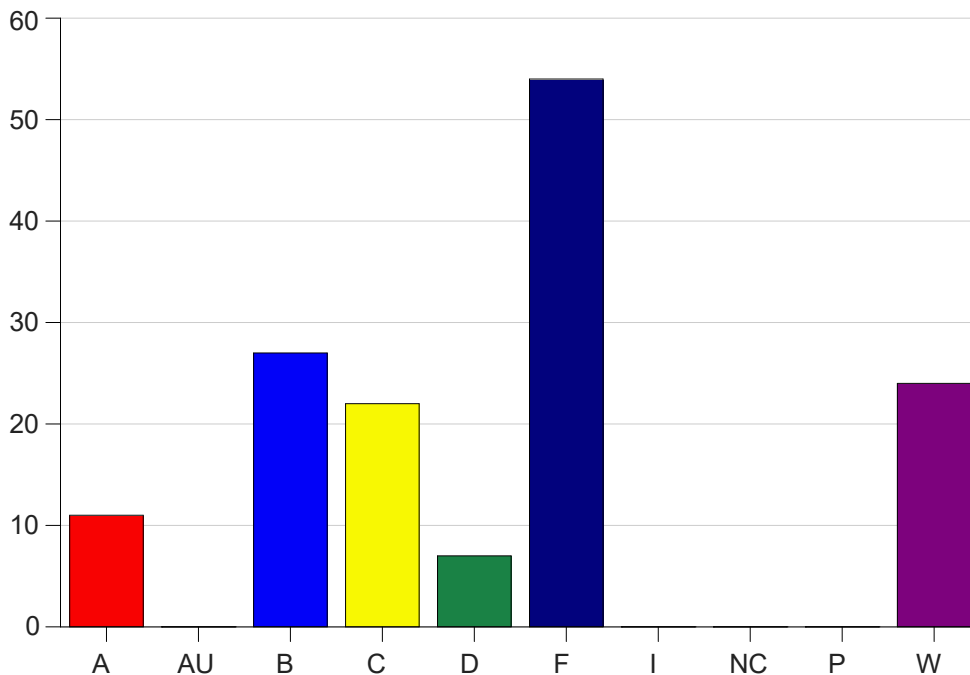

Course Work Course Number: MATH0015

Course Work Count - All		A	AU	B	C	D	F	I	NC	P	W	Total
01	Miller, C	2	0	4	8	0	7	0	0	0	1	22
02	Dunlap,A	0	0	2	1	2	8	0	0	0	5	18
25	Semones, G	3	0	8	3	1	8	0	0	0	12	35
80	Dunlap,A	2	0	8	1	0	18	0	0	0	3	32
81	Vidrine, J	1	0	2	5	2	1	0	0	0	1	12
86	Fowler,P	0	0	1	0	2	2	0	0	0	0	5
L6	Jean, J	3	0	2	4	0	10	0	0	0	2	21
Total		11	0	27	22	7	54	0	0	0	24	145