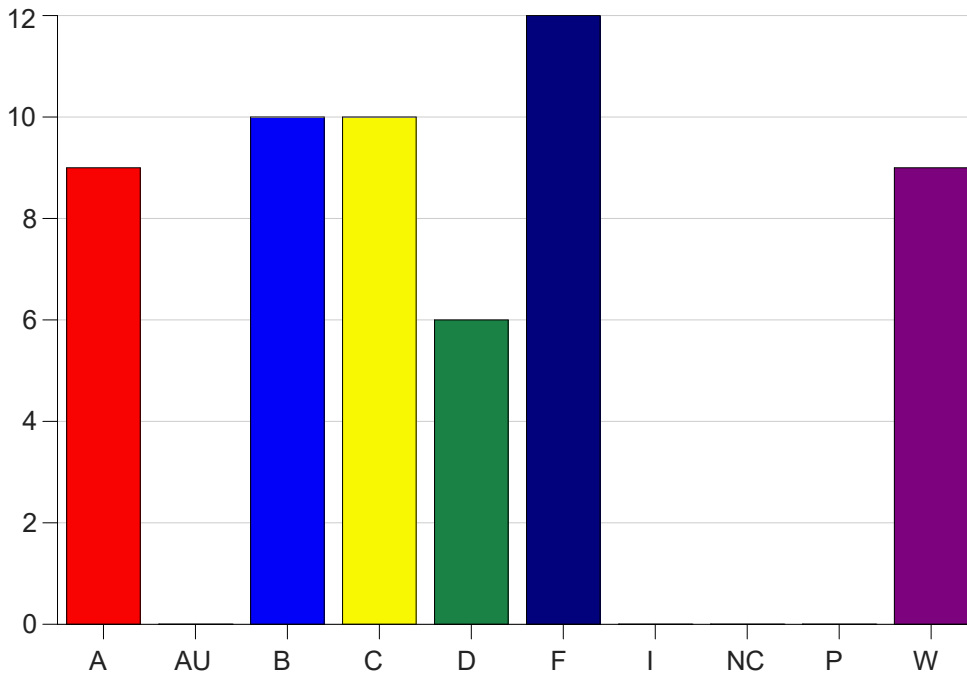

Louisiana State University Eunice

Grade Distribution by Course

2022 Fall Semester

Dec 19, 2022
10:32:25 AM

Course Work Course Number: HIST2071

Course Work Count - All		A	AU	B	C	D	F	I	NC	P	W	Total
01	Baltakis,A	2	0	4	6	2	6	0	0	0	4	24
25	Gaspard,R	7	0	6	4	4	6	0	0	0	5	32
Total		9	0	10	10	6	12	0	0	0	9	56