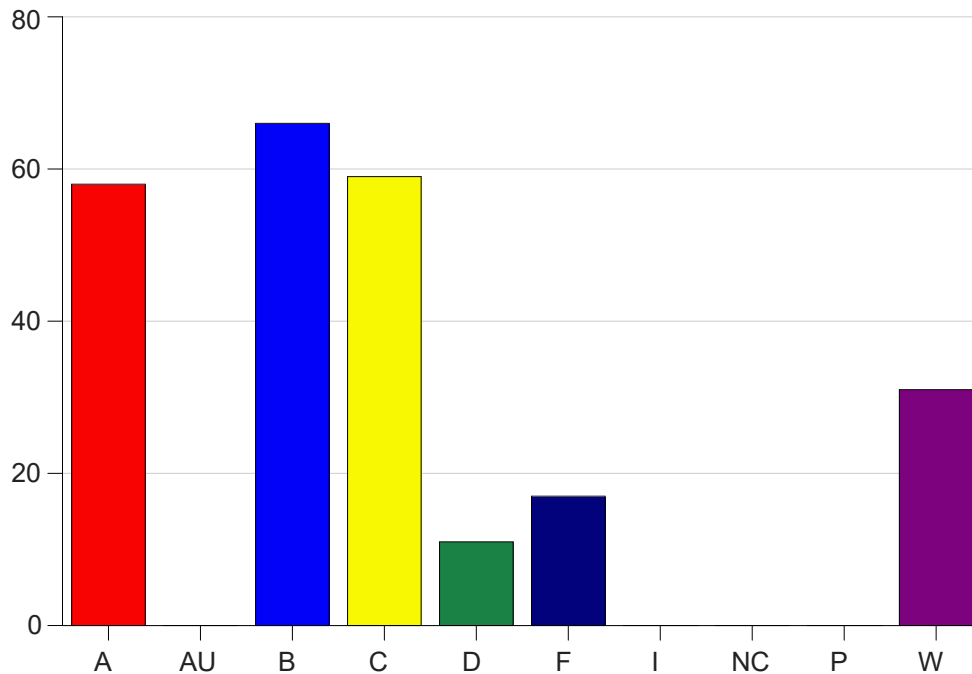

Louisiana State University Eunice

Grade Distribution by Course

2022 Fall Semester

Dec 19, 2022
10:32:25 AM

Course Work Course Number: BIOL1161

Course Work Count - All		A	AU	B	C	D	F	I	NC	P	W	Total
90	Cordes,J	4	0	6	7	0	2	0	0	0	3	22
91	Dalfrey, K	5	0	4	8	1	2	0	0	0	5	25
92	Cordes,J	4	0	5	8	3	6	0	0	0	5	31
93	Cordes,J	4	0	11	7	0	2	0	0	0	7	31
95	Dalfrey, K	8	0	13	7	4	0	0	0	0	0	32
96	Cordes,J	2	0	3	4	1	2	0	0	0	1	13
97	RobichauxS	13	0	8	6	1	0	0	0	0	3	31
98	RobichauxS	12	0	11	3	0	2	0	0	0	2	30
99	Dalfrey, K	6	0	5	9	1	1	0	0	0	5	27
Total		58	0	66	59	11	17	0	0	0	31	242