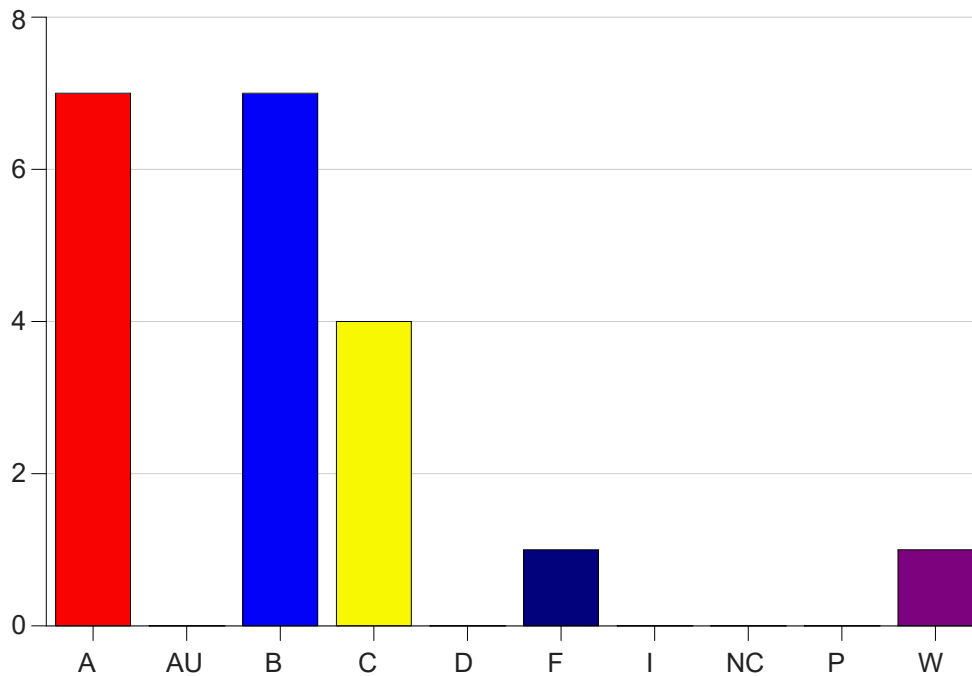

Louisiana State University Eunice

Grade Distribution by Course

2022 Fall Semester

Dec 19, 2022
10:32:25 AM

Course Work Course Number: MGMT2251

Course Work Count - All		A	AU	B	C	D	F	I	NC	P	W	Total
25	Hedge, R.	7	0	7	4	0	1	0	0	0	1	20
Total		7	0	7	4	0	1	0	0	0	1	20