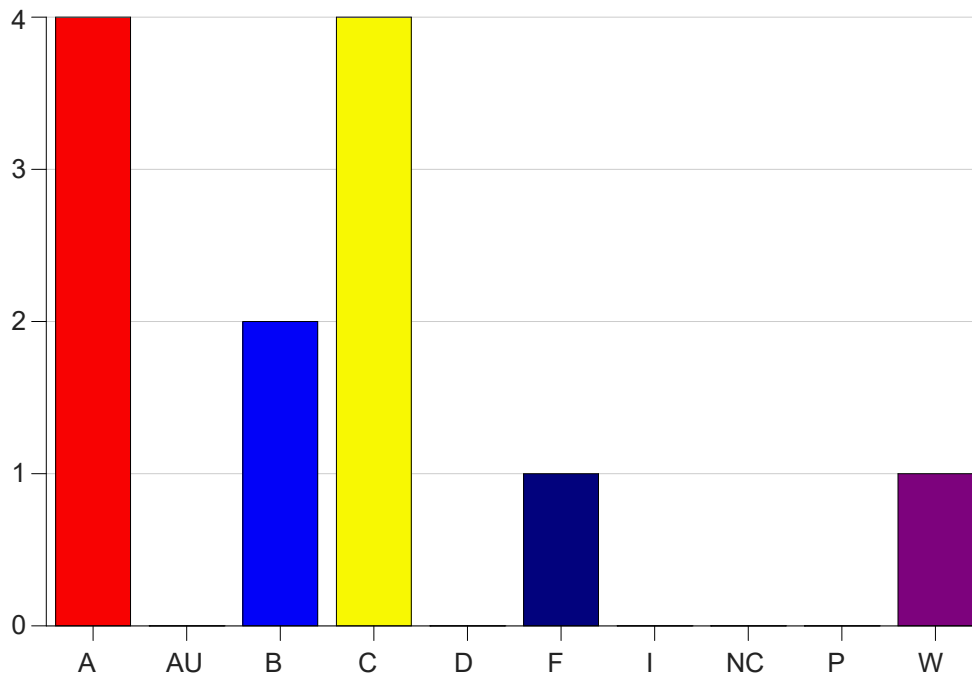

Louisiana State University Eunice

Grade Distribution by Course

2022 Fall Semester

Dec 19, 2022
10:32:25 AM

Course Work Course Number: HPRE1600

Course Work Count - All		A	AU	B	C	D	F	I	NC	P	W	Total
C1	Andrus,R	4	0	2	4	0	1	0	0	0	1	12
Total		4	0	2	4	0	1	0	0	0	1	12