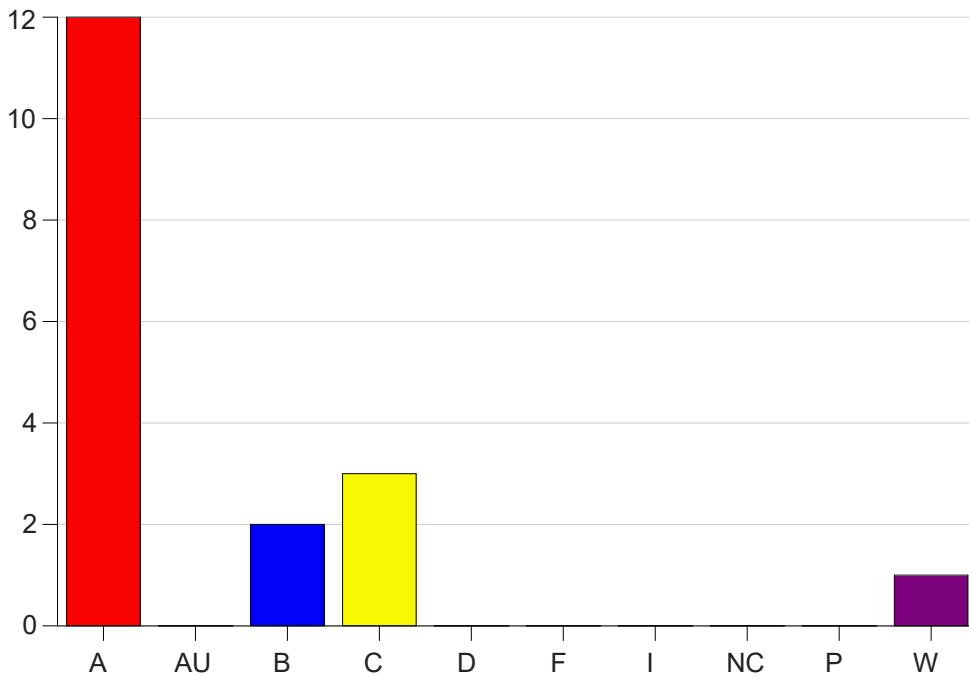

Louisiana State University Eunice

Grade Distribution by Course

2022 Fall Semester

Dec 19, 2022
10:32:25 AM

Course Work Course Number: ENGL2231

Course Work Count - All		A	AU	B	C	D	F	I	NC	P	W	Total
02	Fontenot,B	12	0	2	3	0	0	0	0	0	1	18
Total		12	0	2	3	0	0	0	0	0	1	18