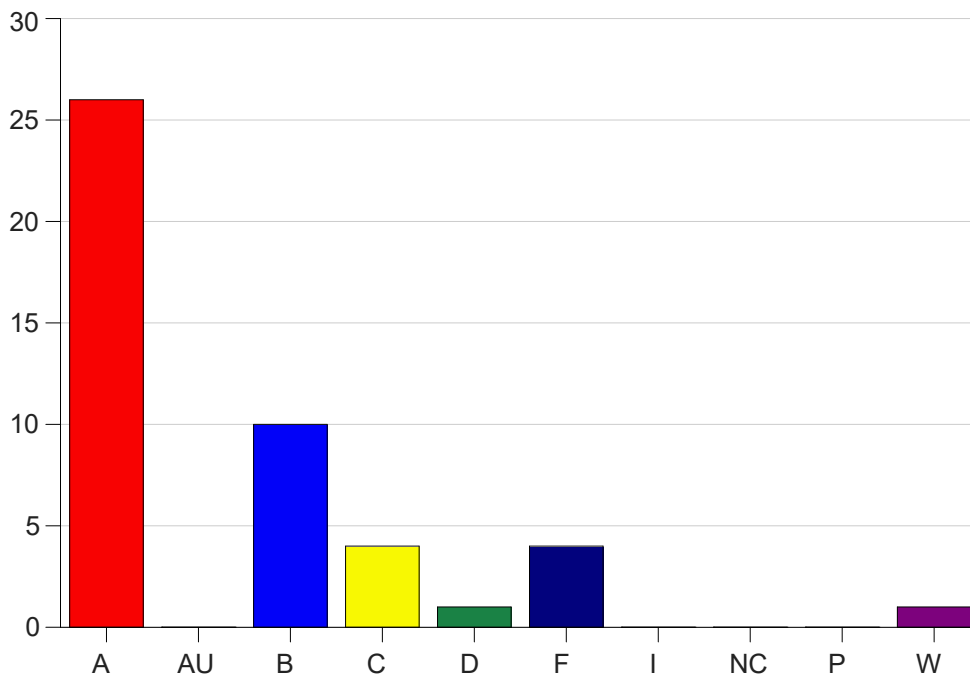

Louisiana State University Eunice

Grade Distribution by Course

2022 Fall Semester

Dec 19, 2022
10:32:25 AM

Course Work Course Number: ISDS2100

Course Work Count - All		A	AU	B	C	D	F	I	NC	P	W	Total
01	May,N	8	0	3	2	0	1	0	0	0	0	14
25	May,N	18	0	7	2	1	3	0	0	0	1	32
Total		26	0	10	4	1	4	0	0	0	1	46