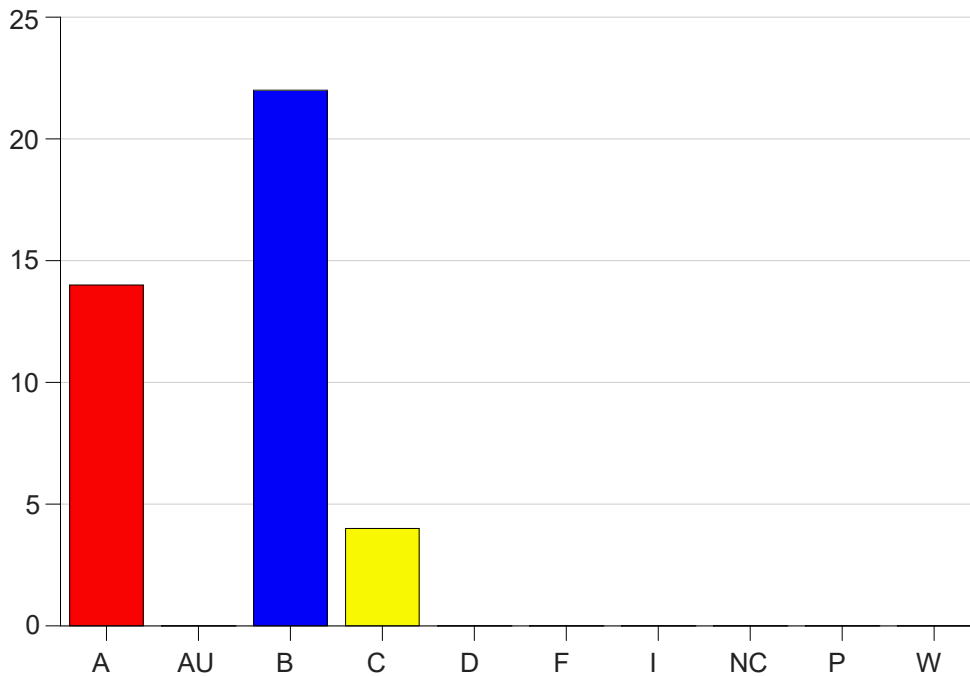

Louisiana State University Eunice

Grade Distribution by Course

2022 Fall Semester

Dec 19, 2022
10:32:25 AM

Course Work Course Number: NURS2432

Course Work Count - All		A	AU	B	C	D	F	I	NC	P	W	Total
25	Moore, B	14	0	22	4	0	0	0	0	0	0	40
Total		14	0	22	4	0	0	0	0	0	0	40