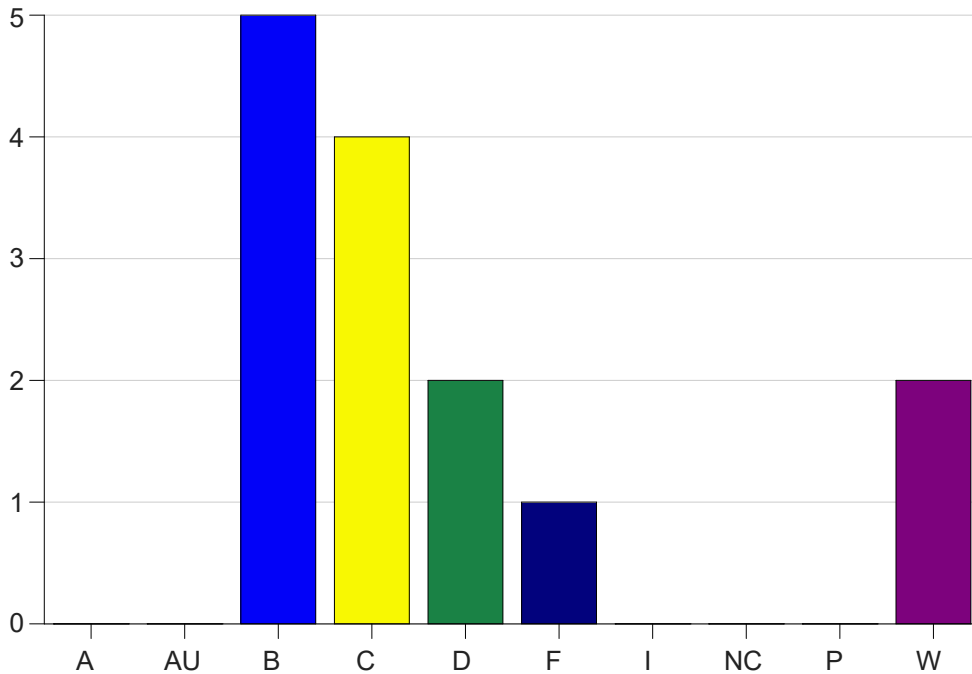

Louisiana State University Eunice

Grade Distribution by Course

2022 Fall Semester

Dec 19, 2022
10:32:25 AM

Course Work Course Number: MATH1018

Course Work Count - All		A	AU	B	C	D	F	I	NC	P	W	Total
01	Parrino,G	0	0	5	4	2	1	0	0	0	2	14
Total		0	0	5	4	2	1	0	0	0	2	14