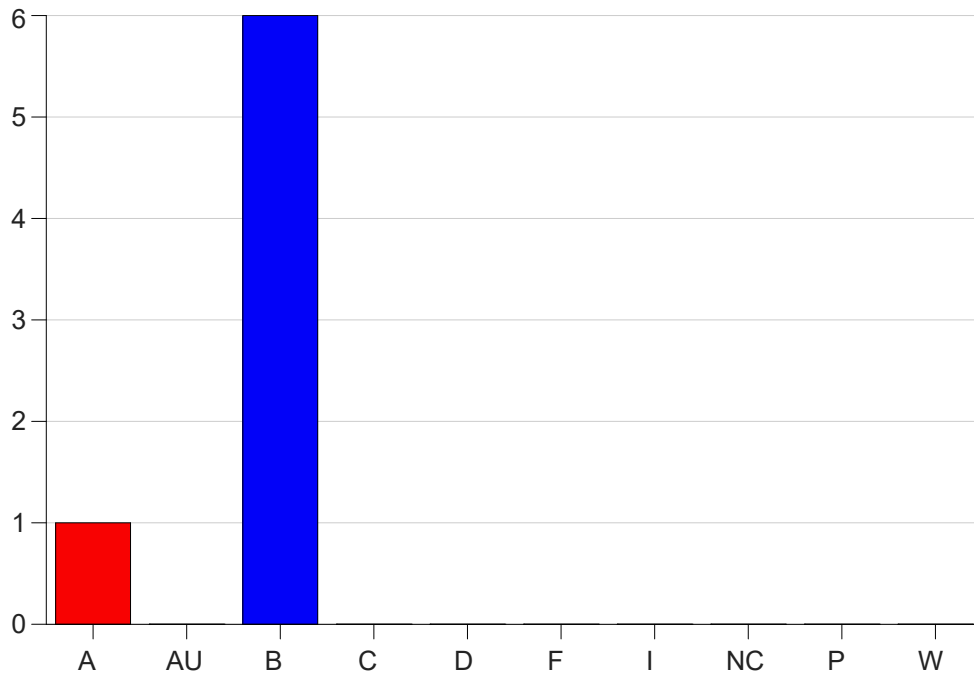

Louisiana State University Eunice

Grade Distribution by Course

2022 Fall Semester

Dec 19, 2022
10:32:25 AM

Course Work Course Number: RC 2024

Course Work Count - All		A	AU	B	C	D	F	I	NC	P	W	Total
91	Wyble,M	0	0	4	0	0	0	0	0	0	0	4
92	Asbury,D	1	0	2	0	0	0	0	0	0	0	3
Total		1	0	6	0	0	0	0	0	0	0	7