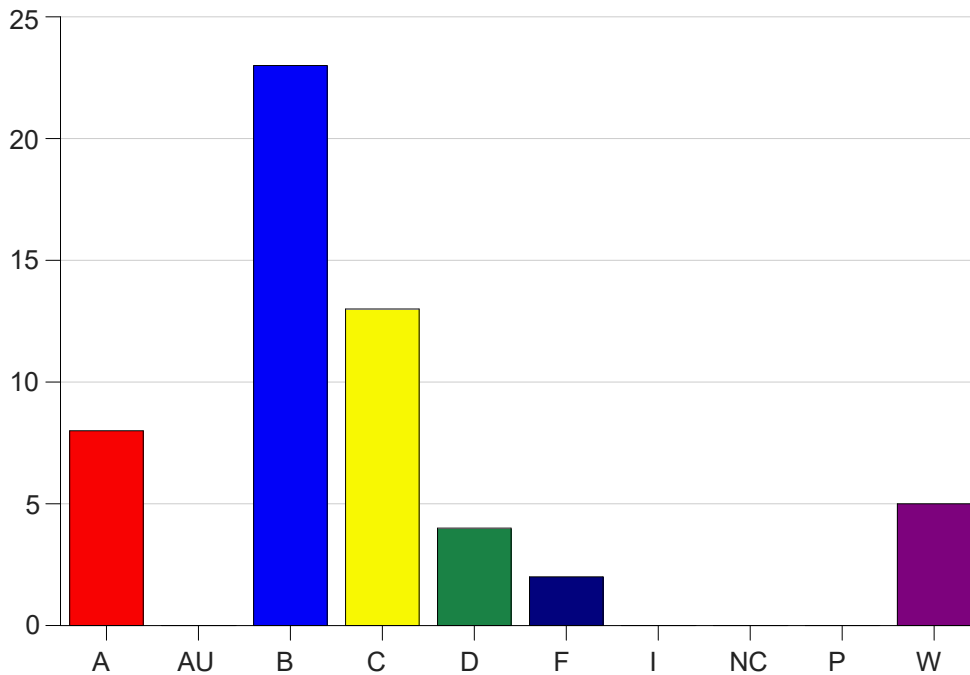

Louisiana State University Eunice

Grade Distribution by Course

2022 Fall Semester

Dec 19, 2022
10:32:25 AM

Course Work Course Number: ACCT2001

Course Work Count - All		A	AU	B	C	D	F	I	NC	P	W	Total
01	Monk,E	6	0	9	6	0	1	0	0	0	1	23
25	Monk,E	1	0	8	5	4	1	0	0	0	2	21
26	Beshears,M	1	0	6	2	0	0	0	0	0	2	11
Total		8	0	23	13	4	2	0	0	0	5	55