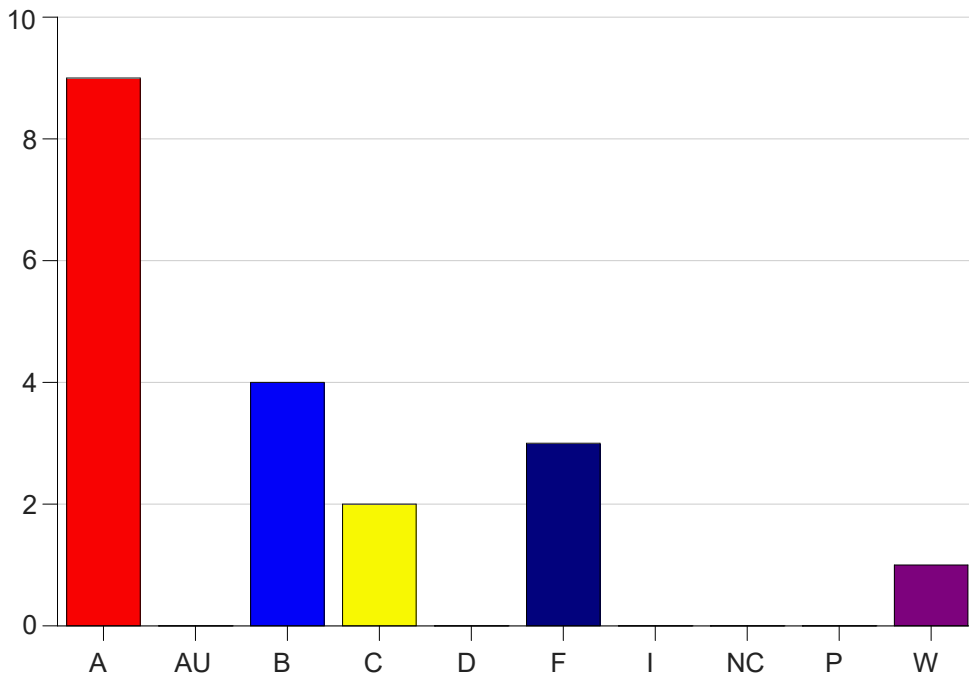

Louisiana State University Eunice

Grade Distribution by Course

2022 Fall Semester

Dec 19, 2022
10:32:25 AM

Course Work Course Number: ASTR1101

Course Work Count - All		A	AU	B	C	D	F	I	NC	P	W	Total
C6	Sorci, G	9	0	4	2	0	3	0	0	0	1	19
Total		9	0	4	2	0	3	0	0	0	1	19