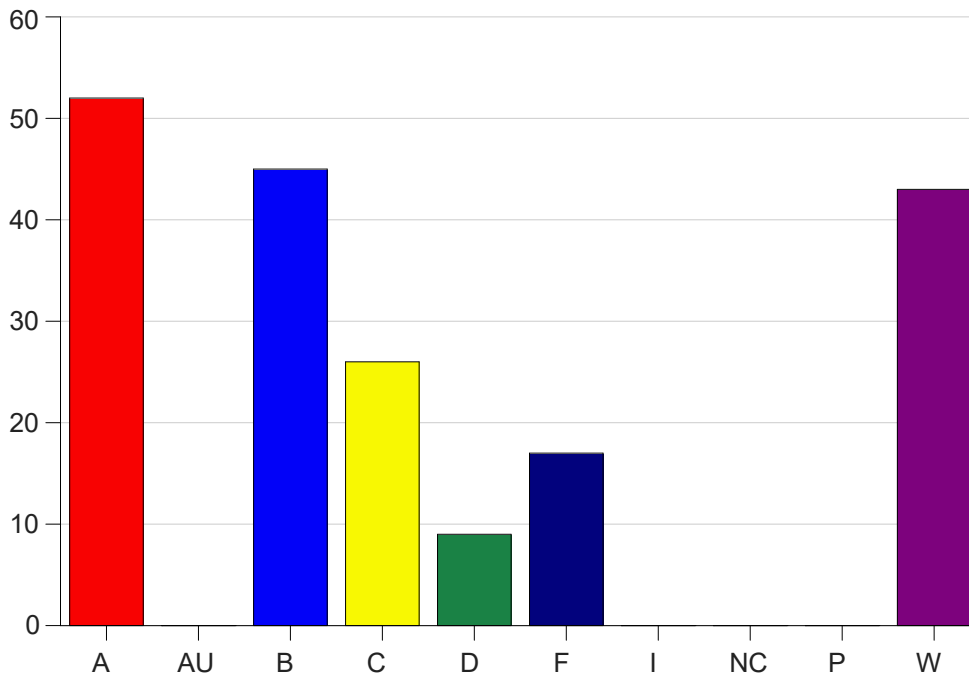

Louisiana State University Eunice

Grade Distribution by Course

2022 Fall Semester

Dec 19, 2022
10:32:25 AM

Course Work Course Number: MATH1020

Course Work Count - All		A	AU	B	C	D	F	I	NC	P	W	Total
01	Jean, J	2	0	8	5	2	7	0	0	0	11	35
02	Miller, C	3	0	7	9	3	4	0	0	0	9	35
25	Vidrine, E	0	0	1	3	3	6	0	0	0	15	28
D1	Boffenmyer	11	0	4	0	1	0	0	0	0	4	20
D3	McCoy,S	26	0	8	2	0	0	0	0	0	2	38
D4	Sonnier,R	10	0	17	7	0	0	0	0	0	2	36
Total		52	0	45	26	9	17	0	0	0	43	192