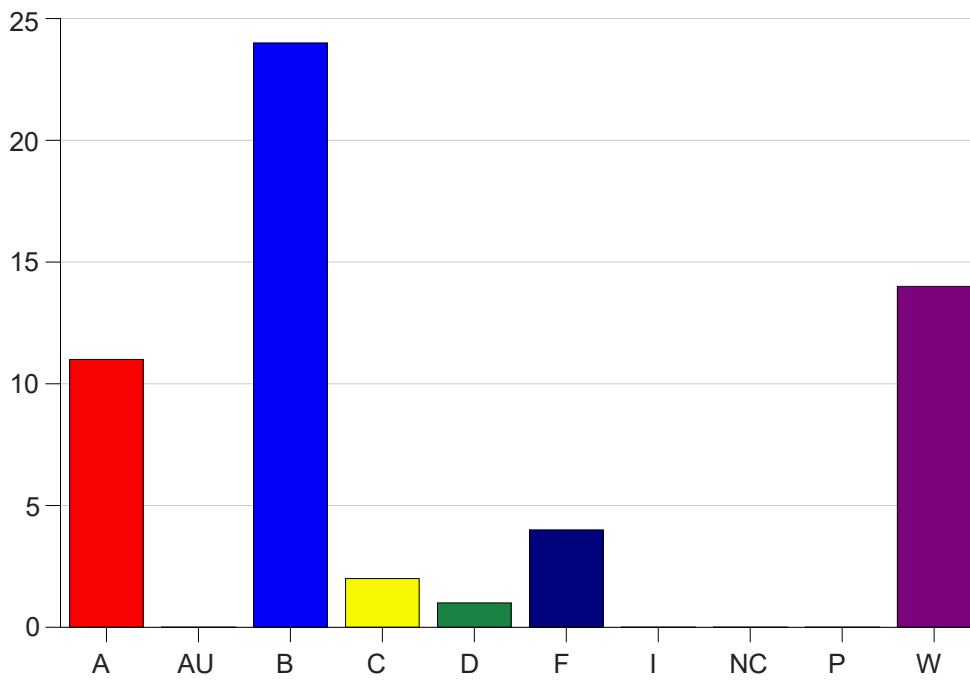

Louisiana State University Eunice

Grade Distribution by Course

2022 Fall Semester

Dec 19, 2022
10:32:25 AM

Course Work Course Number: BIOL1208

Course Work Count - All		A	AU	B	C	D	F	I	NC	P	W	Total
92	Vidrine,M	8	0	9	1	1	4	0	0	0	6	29
95	Hamlin,J	3	0	15	1	0	0	0	0	0	8	27
Total		11	0	24	2	1	4	0	0	0	14	56