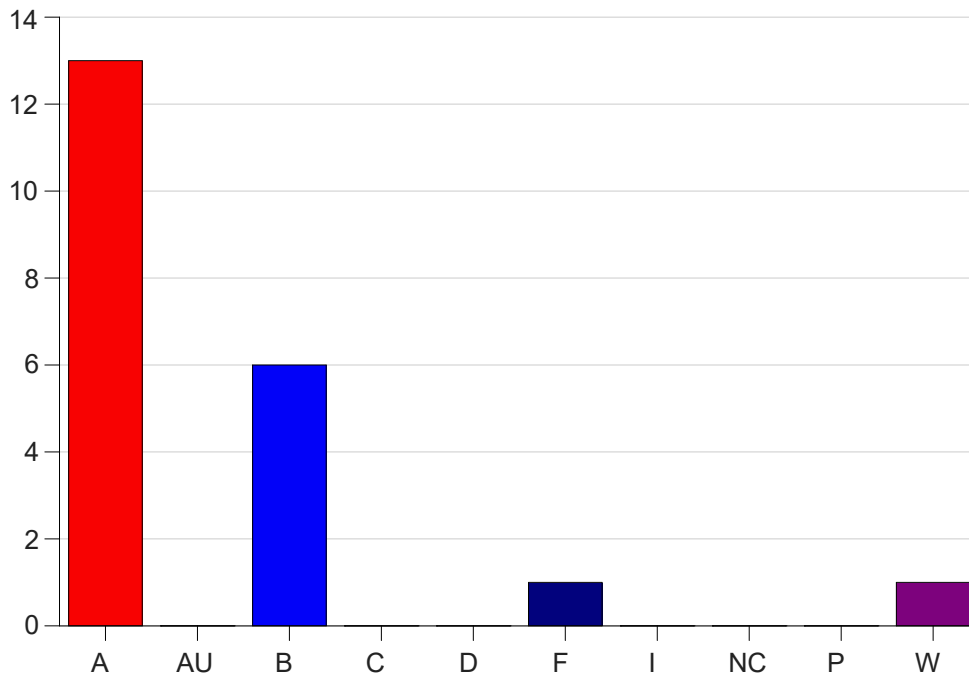

Louisiana State University Eunice

Grade Distribution by Course

2022 Fall Semester

Dec 19, 2022
10:32:25 AM

Course Work Course Number: HCM 2630

Course Work Count - All		A	AU	B	C	D	F	I	NC	P	W	Total
25	Myers, W	13	0	6	0	0	1	0	0	0	1	21
Total		13	0	6	0	0	1	0	0	0	1	21