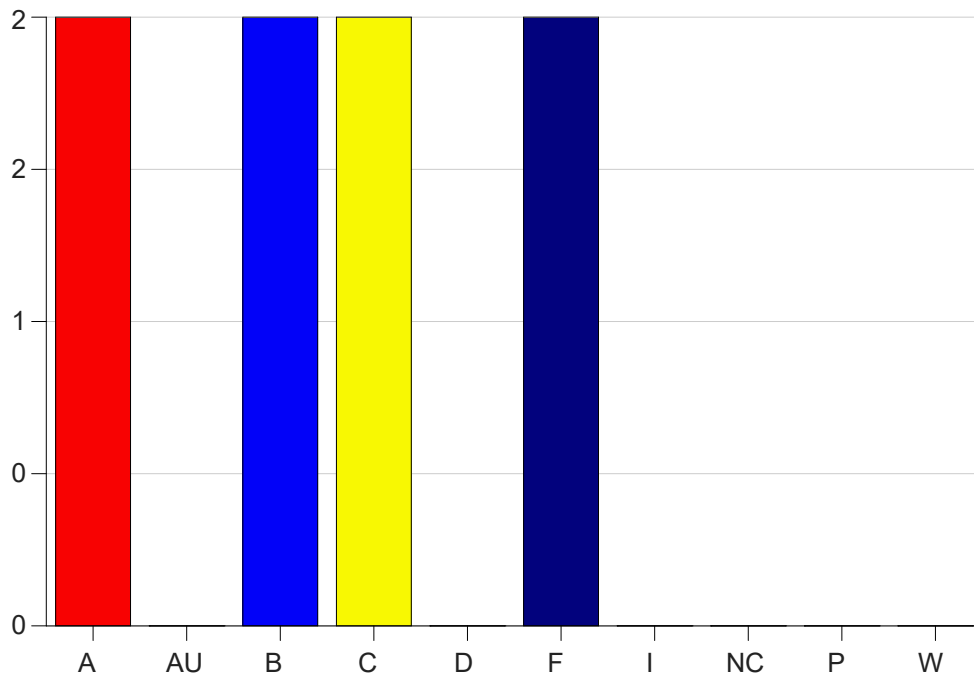

Louisiana State University Eunice

Grade Distribution by Course

2022 Fall Semester

Dec 19, 2022
10:32:25 AM

Course Work Course Number: CSC 2264

Course Work Count - All		A	AU	B	C	D	F	I	NC	P	W	Total
01	Seeder, L	2	0	2	2	0	2	0	0	0	0	8
Total		2	0	2	2	0	2	0	0	0	0	8