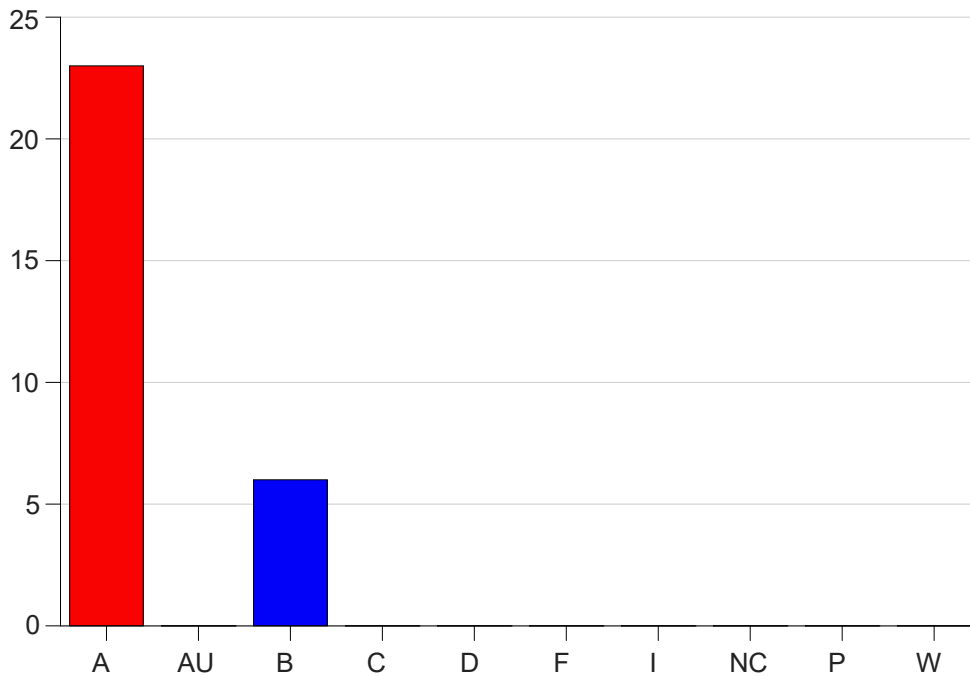

Louisiana State University Eunice

Grade Distribution by Course

2022 Fall Semester

Dec 19, 2022
10:32:25 AM

Course Work Course Number: RADT1011

Course Work Count - All		A	AU	B	C	D	F	I	NC	P	W	Total
01	RodriguezE	23	0	6	0	0	0	0	0	0	0	29
Total		23	0	6	0	0	0	0	0	0	0	29