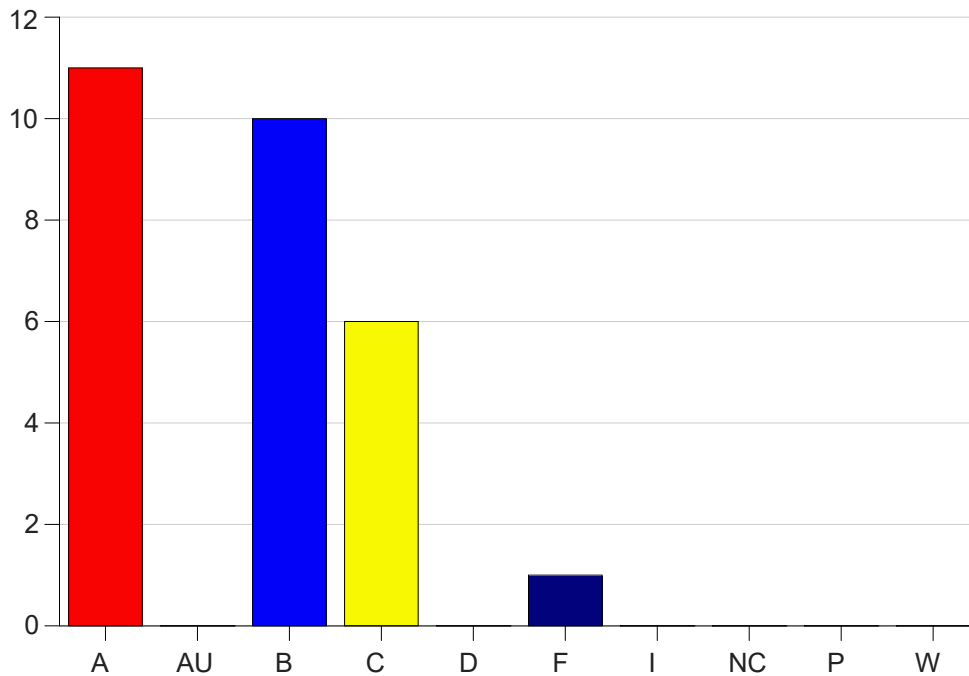

Louisiana State University Eunice

Grade Distribution by Course

2022 Fall Semester

Dec 19, 2022
10:32:25 AM

Course Work Course Number: ALLH1605

Course Work Count - All		A	AU	B	C	D	F	I	NC	P	W	Total
S1	Massy,J	11	0	10	6	0	1	0	0	0	0	28
Total		11	0	10	6	0	1	0	0	0	0	28