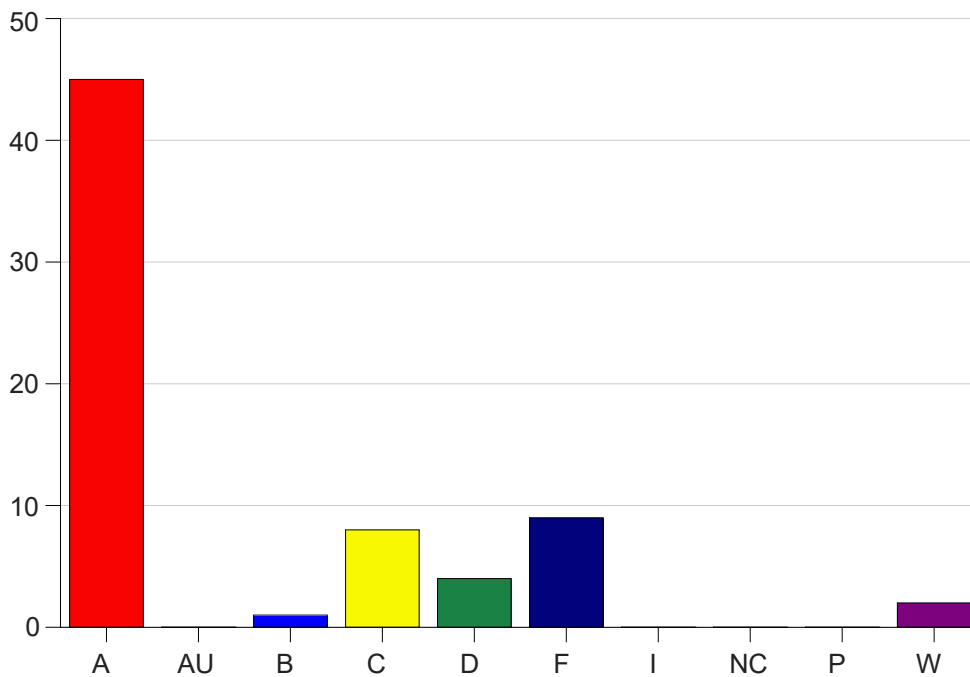

Louisiana State University Eunice

Grade Distribution by Course

2022 Fall Semester

Dec 19, 2022
10:32:25 AM

Course Work Course Number: CMST2010

Course Work Count - All		A	AU	B	C	D	F	I	NC	P	W	Total
25	Eldredge, J	29	0	0	1	1	3	0	0	0	0	34
L6	Walker, B	16	0	1	7	3	6	0	0	0	2	35
Total		45	0	1	8	4	9	0	0	0	2	69