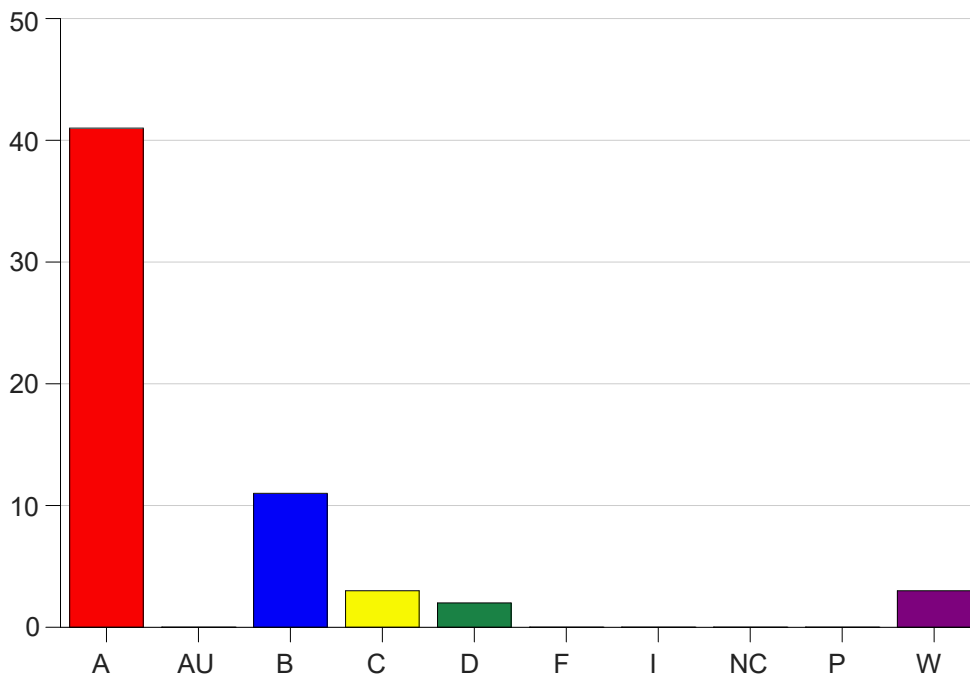

Louisiana State University Eunice

Grade Distribution by Course

2022 Fall Semester

Dec 19, 2022
10:32:25 AM

Course Work Course Number: GEOG1001

Course Work Count - All		A	AU	B	C	D	F	I	NC	P	W	Total
25	Ardoin,J	25	0	9	1	2	0	0	0	0	2	39
C1	Ardoin,J	16	0	2	2	0	0	0	0	0	1	21
Total		41	0	11	3	2	0	0	0	0	3	60