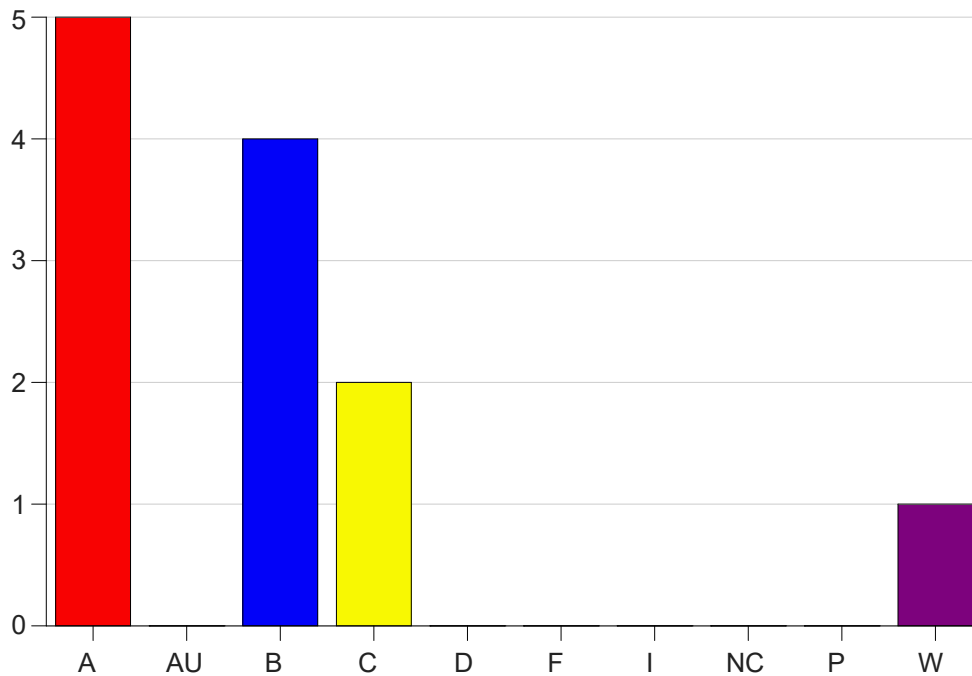

Louisiana State University Eunice

Grade Distribution by Course

2022 Fall Semester

Dec 19, 2022
10:32:25 AM

Course Work Course Number: CJ 2153

Course Work Count - All		A	AU	B	C	D	F	I	NC	P	W	Total
L1	Richards,M	5	0	4	2	0	0	0	0	0	1	12
Total		5	0	4	2	0	0	0	0	0	1	12