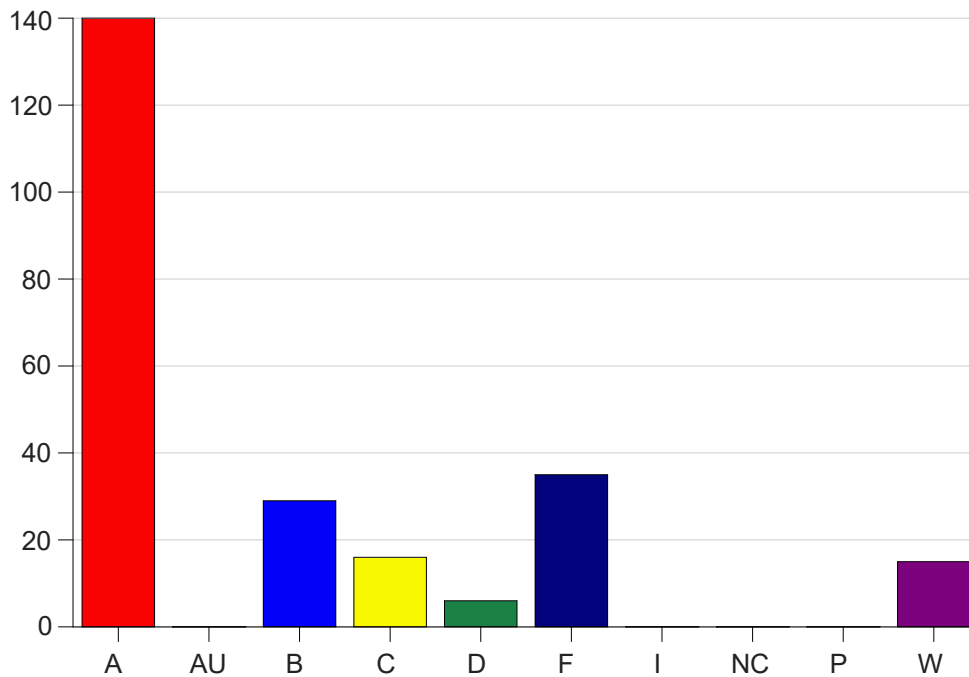

Louisiana State University Eunice

Grade Distribution by Course

2022 Fall Semester

Dec 19, 2022
10:32:25 AM

Course Work Course Number: SOCL2001

Course Work Count - All		A	AU	B	C	D	F	I	NC	P	W	Total
01	Robinson,J	22	0	3	2	1	5	0	0	0	0	33
02	Robinson,J	11	0	3	0	0	5	0	0	0	2	21
03	Robinson,J	26	0	5	7	0	6	0	0	0	2	46
04	Robinson,J	18	0	5	2	3	3	0	0	0	3	34
20	Kahanek, K	12	0	10	3	0	4	0	0	0	3	32
21	Robinson,J	34	0	1	0	1	3	0	0	0	1	40
L1	Kahanek, K	17	0	2	2	1	9	0	0	0	4	35
Total		140	0	29	16	6	35	0	0	0	15	241