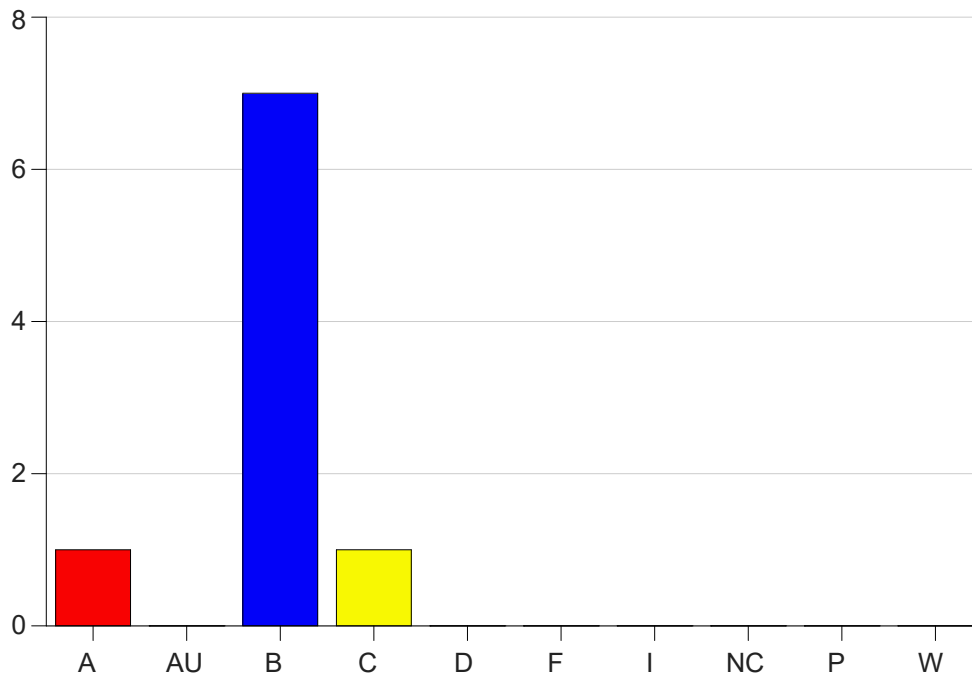

Louisiana State University Eunice

Grade Distribution by Course

2022 Fall Semester

Dec 19, 2022
10:32:25 AM

Course Work Course Number: NURS2450

Course Work Count - All		A	AU	B	C	D	F	I	NC	P	W	Total
01	Moore, B	1	0	7	1	0	0	0	0	0	0	9
Total		1	0	7	1	0	0	0	0	0	0	9