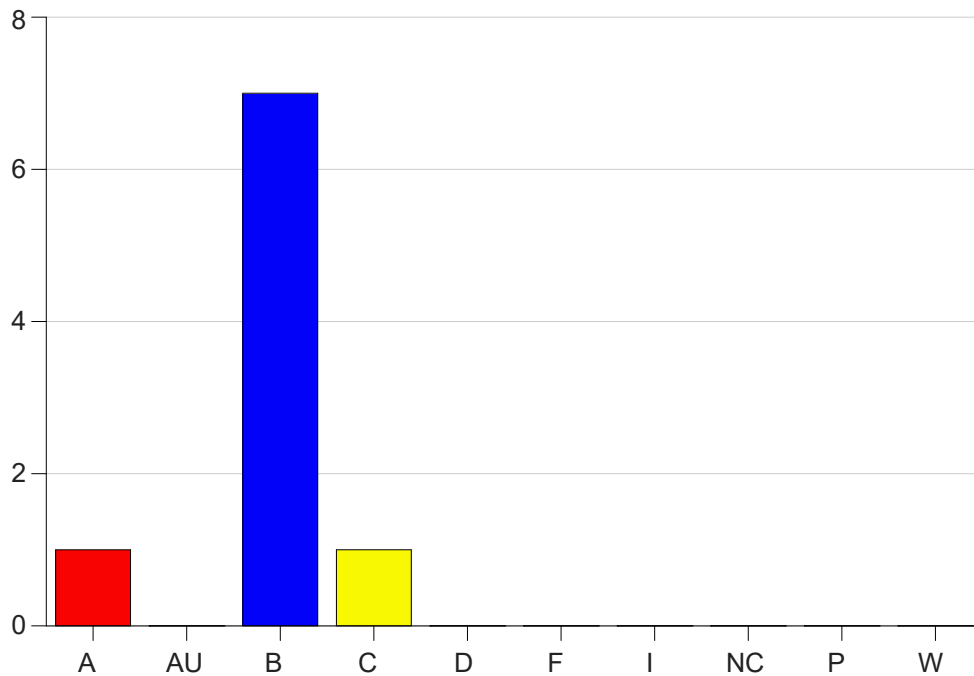

Louisiana State University Eunice

Grade Distribution by Course

2022 Fall Semester

Dec 19, 2022
10:32:25 AM

Course Work Course Number: NURS2452

Course Work Count - All		A	AU	B	C	D	F	I	NC	P	W	Total
25	L'Hote,W	1	0	7	1	0	0	0	0	0	0	9
Total		1	0	7	1	0	0	0	0	0	0	9