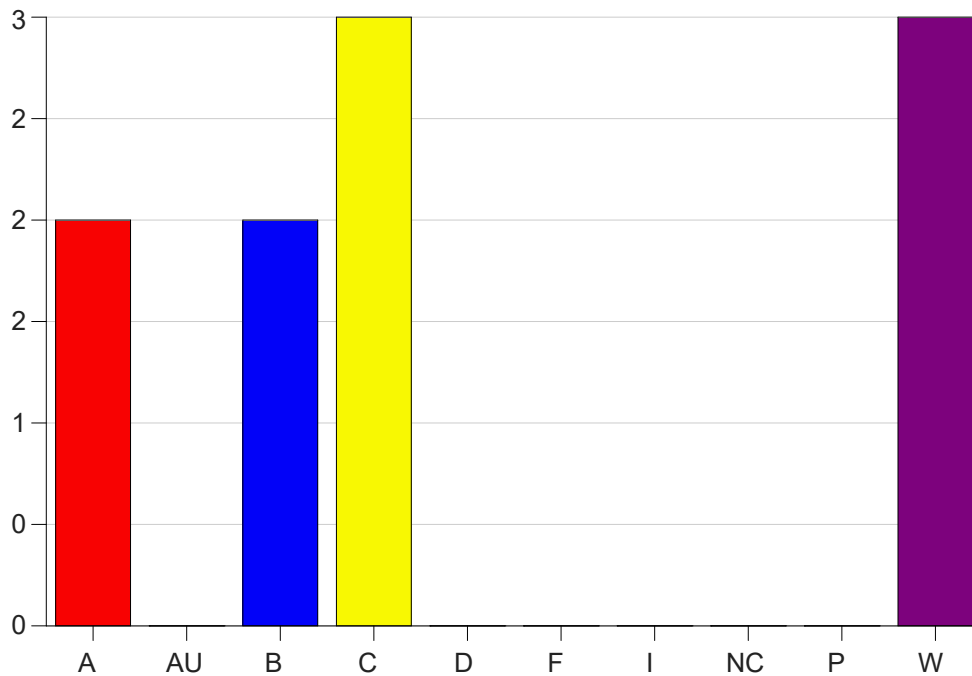

Louisiana State University Eunice

Grade Distribution by Course

2022 Fall Semester

Dec 19, 2022
10:32:25 AM

Course Work Course Number: CHEM1202

Course Work Count - All		A	AU	B	C	D	F	I	NC	P	W	Total
01	Borill, B	2	0	2	3	0	0	0	0	0	3	10
Total		2	0	2	3	0	0	0	0	0	3	10