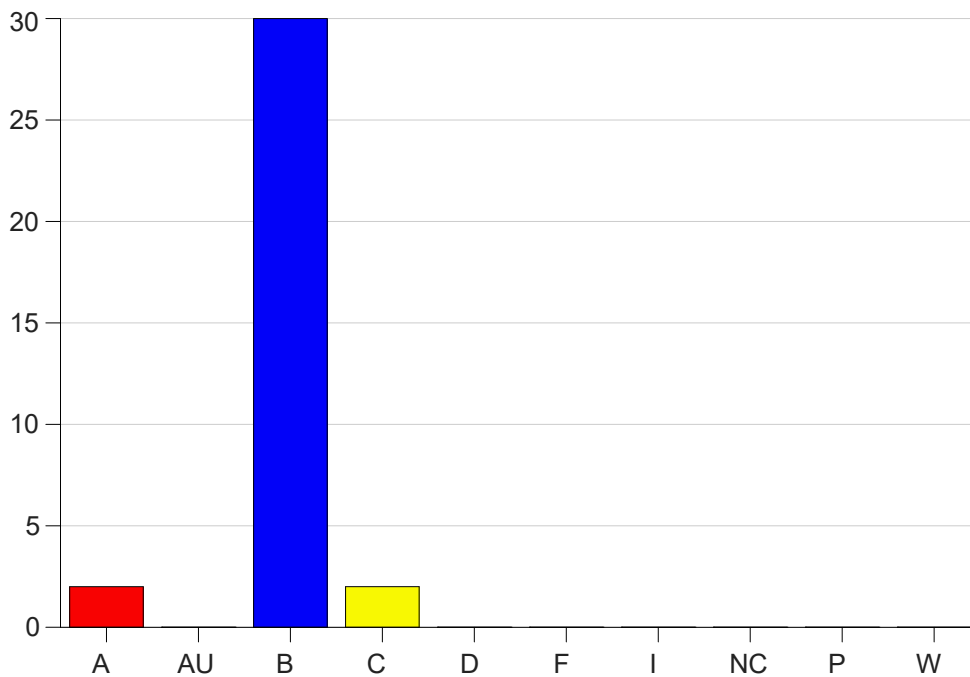

Louisiana State University Eunice

Grade Distribution by Course

2022 Fall Semester

Dec 19, 2022
10:32:25 AM

Course Work Course Number: NURS1230

Course Work Count - All		A	AU	B	C	D	F	I	NC	P	W	Total
50	McCall,M	0	0	8	0	0	0	0	0	0	0	8
60	Batiste,B	2	0	22	2	0	0	0	0	0	0	26
Total		2	0	30	2	0	0	0	0	0	0	34