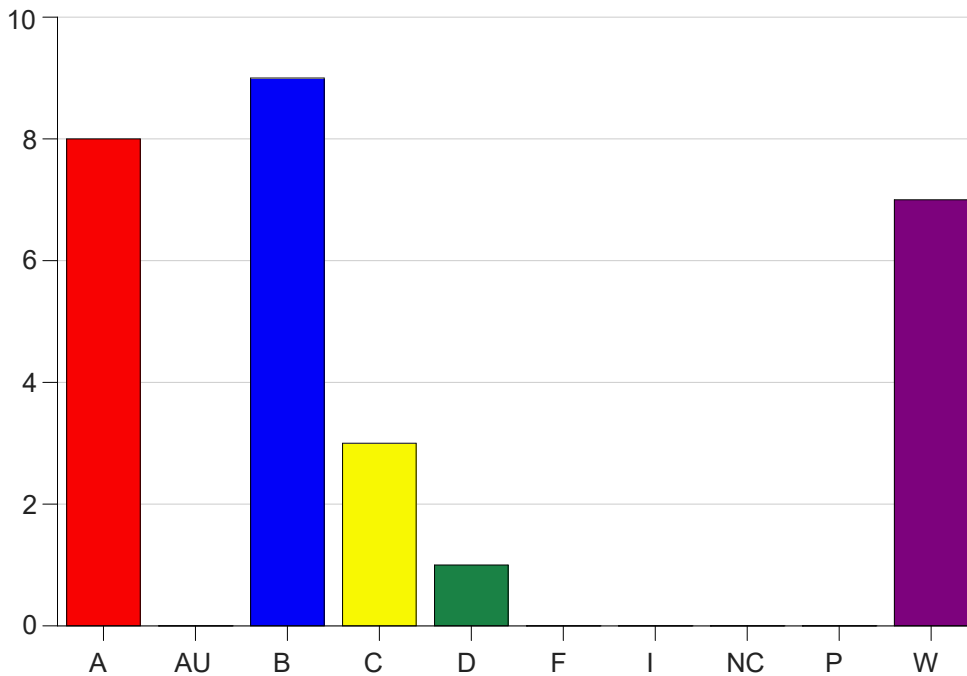

Louisiana State University Eunice

Grade Distribution by Course

2022 Fall Semester

Dec 19, 2022
10:32:25 AM

Course Work Course Number: MATH1022

Course Work Count - All		A	AU	B	C	D	F	I	NC	P	W	Total
01	Jean, J	8	0	9	3	1	0	0	0	0	7	28
Total		8	0	9	3	1	0	0	0	0	7	28