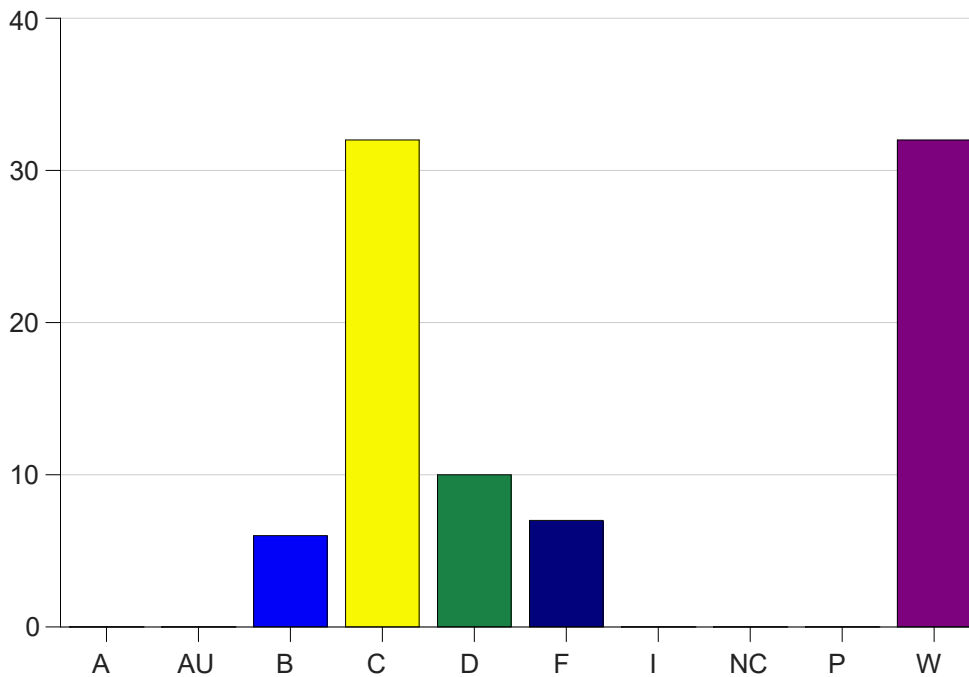

Louisiana State University Eunice

Grade Distribution by Course

2022 Fall Semester

Dec 19, 2022
10:32:25 AM

Course Work Course Number: BIOL1012

Course Work Count - All		A	AU	B	C	D	F	I	NC	P	W	Total
90	Al-Dujaili	0	0	4	10	2	3	0	0	0	6	25
91	Al-Dujaili	0	0	0	6	4	2	0	0	0	3	15
92	Al-Dujaili	0	0	2	6	0	0	0	0	0	15	23
93	Al-Dujaili	0	0	0	10	4	2	0	0	0	8	24
Total		0	0	6	32	10	7	0	0	0	32	87