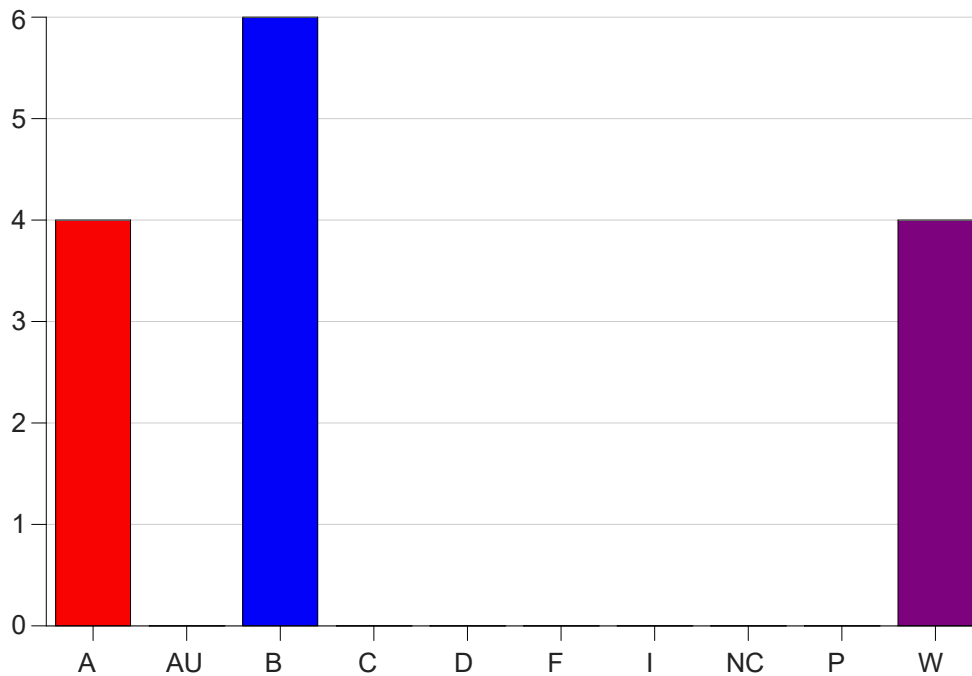

Louisiana State University Eunice

Grade Distribution by Course

2022 Fall Semester

Dec 19, 2022
10:32:25 AM

Course Work Course Number: BIOL1202

Course Work Count - All		A	AU	B	C	D	F	I	NC	P	W	Total
01	Cordes,J	4	0	6	0	0	0	0	0	0	4	14
Total		4	0	6	0	0	0	0	0	0	4	14