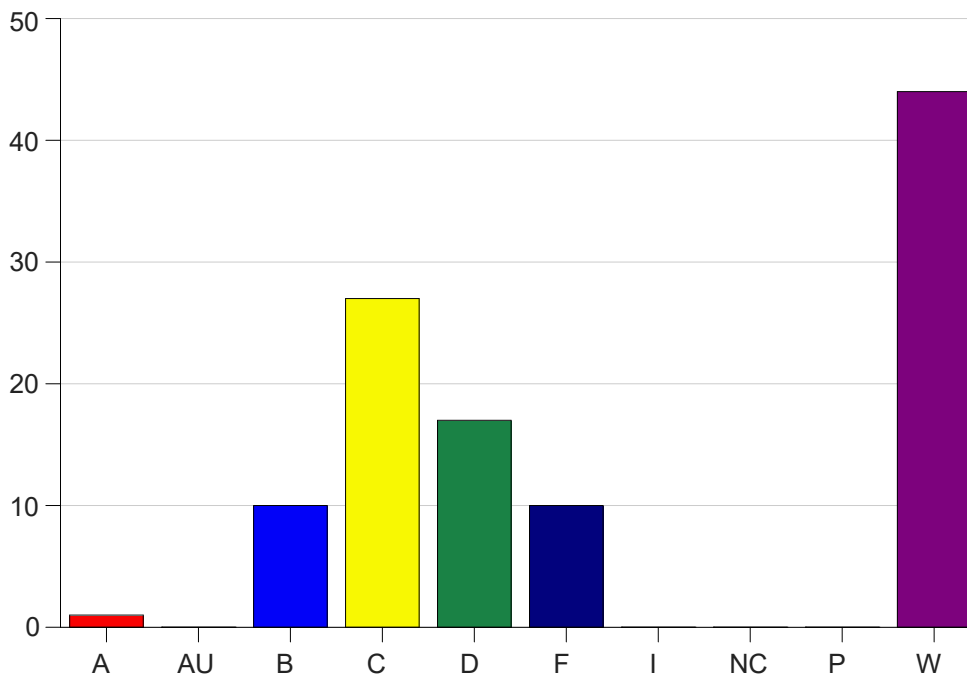

Louisiana State University Eunice

Grade Distribution by Course

2022 Fall Semester

Dec 19, 2022
10:32:25 AM

Course Work Course Number: BIOL1011

Course Work Count - All		A	AU	B	C	D	F	I	NC	P	W	Total
01	Al-Dujaili	1	0	7	15	6	5	0	0	0	25	59
02	Al-Dujaili	0	0	3	12	11	5	0	0	0	19	50
Total		1	0	10	27	17	10	0	0	0	44	109