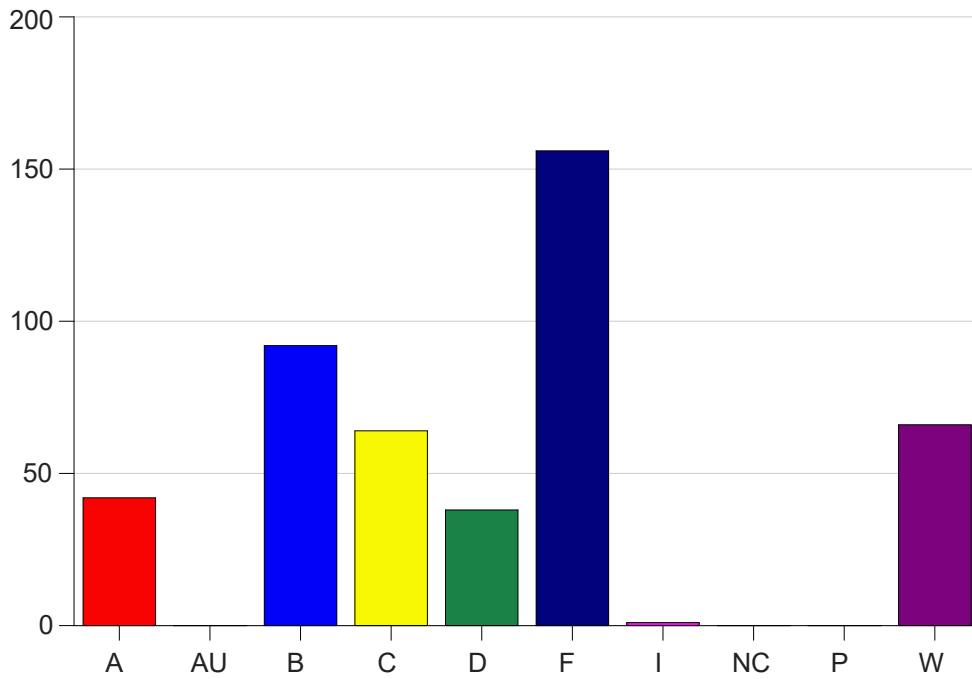

Louisiana State University Eunice

Grade Distribution by Course

2022 Fall Semester

Dec 19, 2022
10:32:25 AM

Louisiana State University Eunice

Grade Distribution by Course

2022 Fall Semester

Dec 19, 2022
10:32:25 AM

Course Work Course Number: MATH0015

Course Work Count - All		A	AU	B	C	D	F	I	NC	P	W	Total
01	Miller, C	2	0	4	8	0	7	0	0	0	1	22
02	Dunlap,A	0	0	2	1	2	8	0	0	0	5	18
25	Semones, G	3	0	8	3	1	8	0	0	0	12	35
80	Dunlap,A	2	0	8	1	0	18	0	0	0	3	32
81	Vidrine, J	1	0	2	5	2	1	0	0	0	1	12
86	Fowler,P	0	0	1	0	2	2	0	0	0	0	5
L6	Jean, J	3	0	2	4	0	10	0	0	0	2	21
Total		11	0	27	22	7	54	0	0	0	24	145