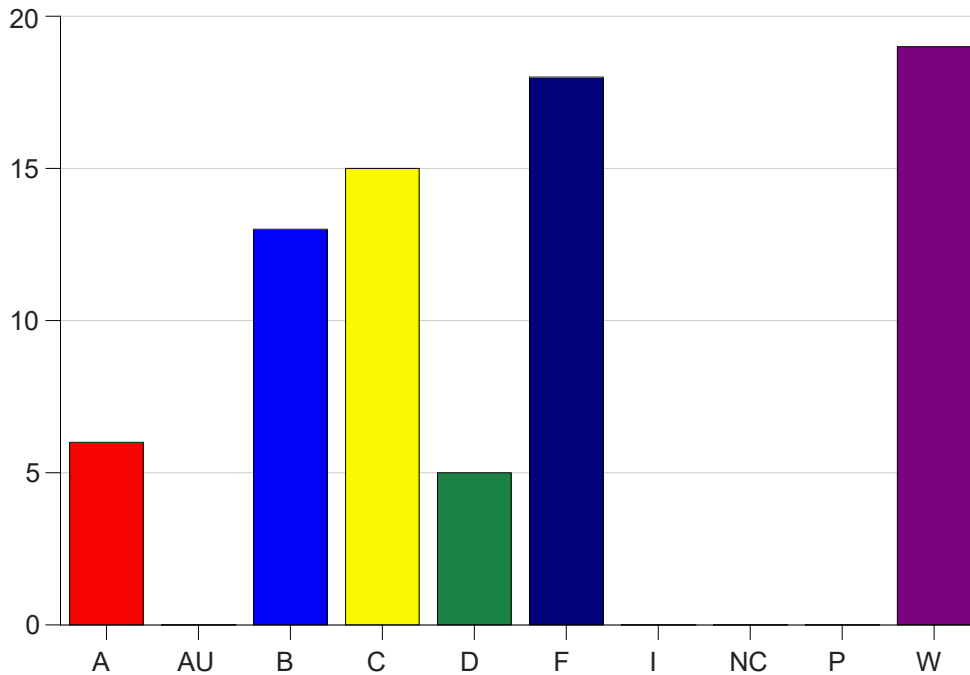

Louisiana State University Eunice

Grade Distribution by Course

2022 Fall Semester

Dec 19, 2022
10:32:25 AM

Course Work Course Number: MATH0021

Course Work Count - All		A	AU	B	C	D	F	I	NC	P	W	Total
01	Henry, H	2	0	6	5	1	4	0	0	0	10	28
25	Vidrine, E	3	0	6	8	2	5	0	0	0	8	32
81	Vidrine, J	0	0	0	1	1	9	0	0	0	0	11
A3	Semones, G	1	0	1	1	1	0	0	0	0	1	5
Total		6	0	13	15	5	18	0	0	0	19	76