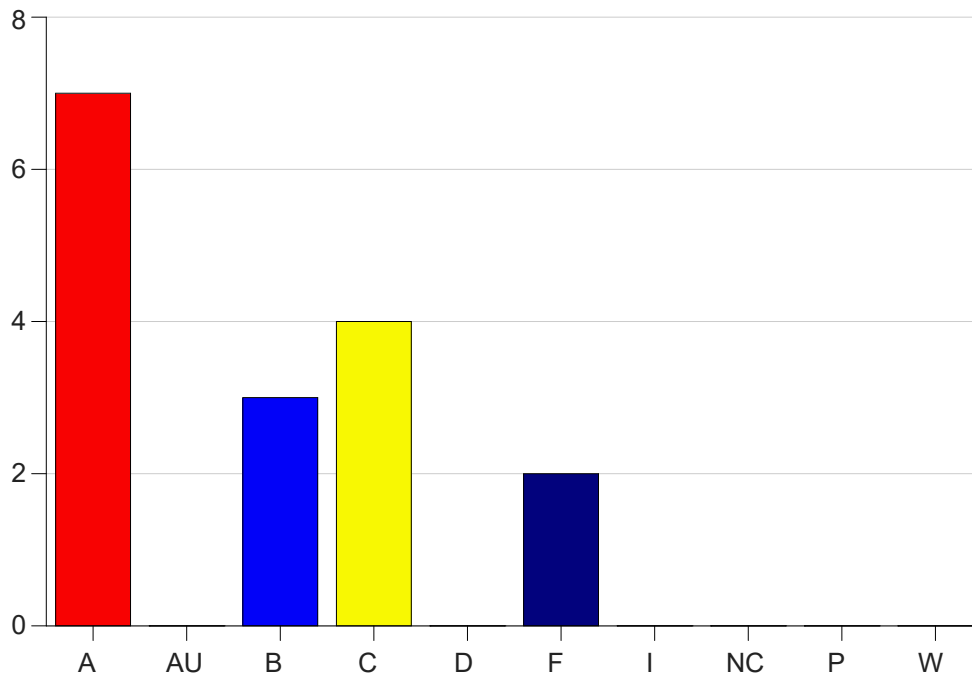

Louisiana State University Eunice

Grade Distribution by Course

2022 Fall Semester

Dec 19, 2022
10:32:25 AM

Course Work Course Number: EDCI2700

Course Work Count - All		A	AU	B	C	D	F	I	NC	P	W	Total
20	Gonzalez,L	7	0	3	4	0	2	0	0	0	0	16
Total		7	0	3	4	0	2	0	0	0	0	16