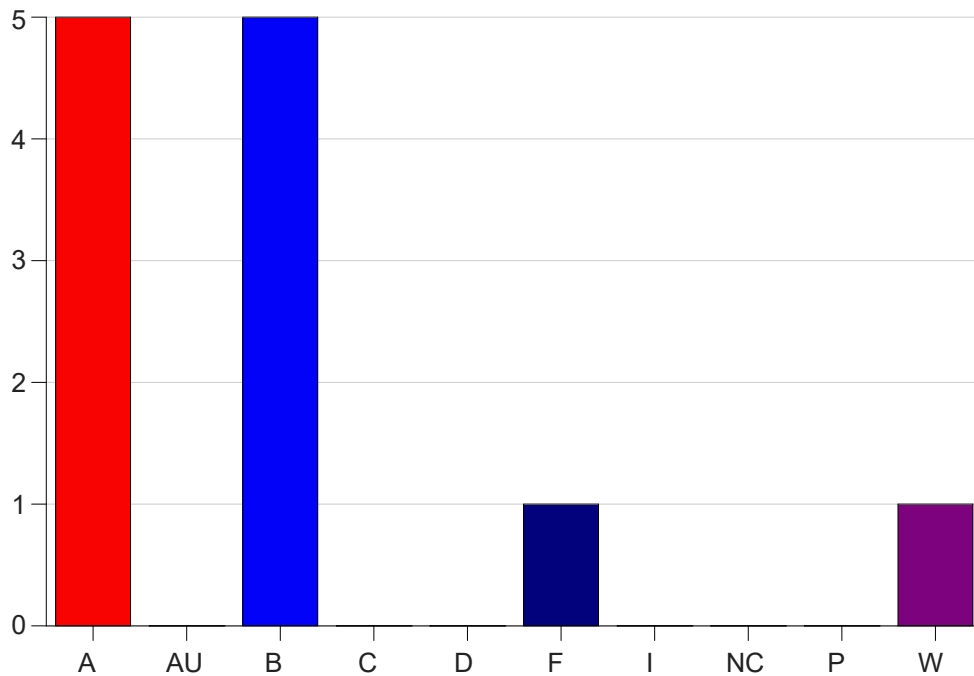

Louisiana State University Eunice

Grade Distribution by Course

2022 Fall Semester

Dec 19, 2022
10:32:25 AM

Course Work Course Number: ECON2030

Course Work Count - All		A	AU	B	C	D	F	I	NC	P	W	Total
25	Bahloul, T	5	0	5	0	0	1	0	0	0	1	12
Total		5	0	5	0	0	1	0	0	0	1	12