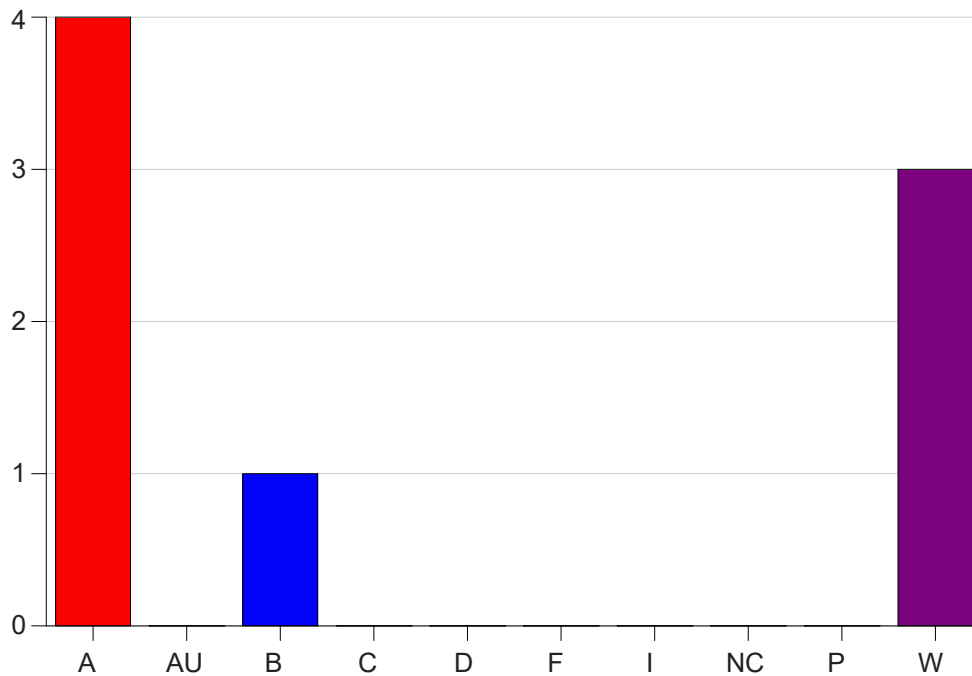

Louisiana State University Eunice

Grade Distribution by Course

2022 Fall Semester

Dec 19, 2022
10:32:25 AM

Course Work Course Number: PHYS2108

Course Work Count - All		A	AU	B	C	D	F	I	NC	P	W	Total
91	Jacob, K	4	0	1	0	0	0	0	0	0	3	8
Total		4	0	1	0	0	0	0	0	0	3	8