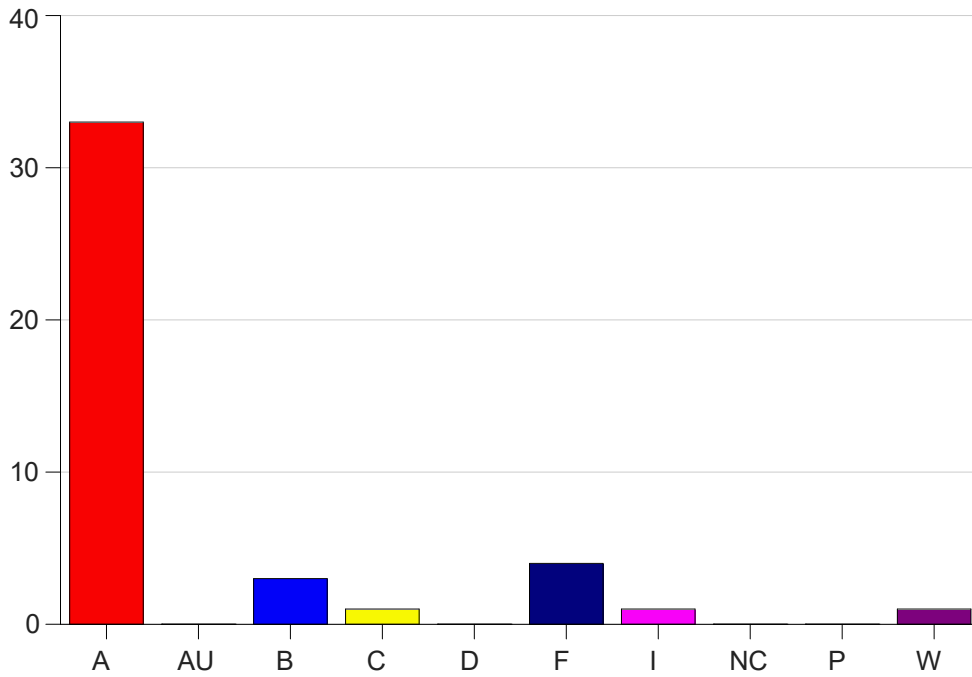

Louisiana State University Eunice

Grade Distribution by Course

2022 Fall Semester

Dec 19, 2022
10:32:25 AM

Course Work Course Number: POLS2051

Course Work Count - All		A	AU	B	C	D	F	I	NC	P	W	Total
25	Stewart,R	23	0	3	1	0	3	1	0	0	1	32
C1	Stewart,R	10	0	0	0	0	1	0	0	0	0	11
Total		33	0	3	1	0	4	1	0	0	1	43