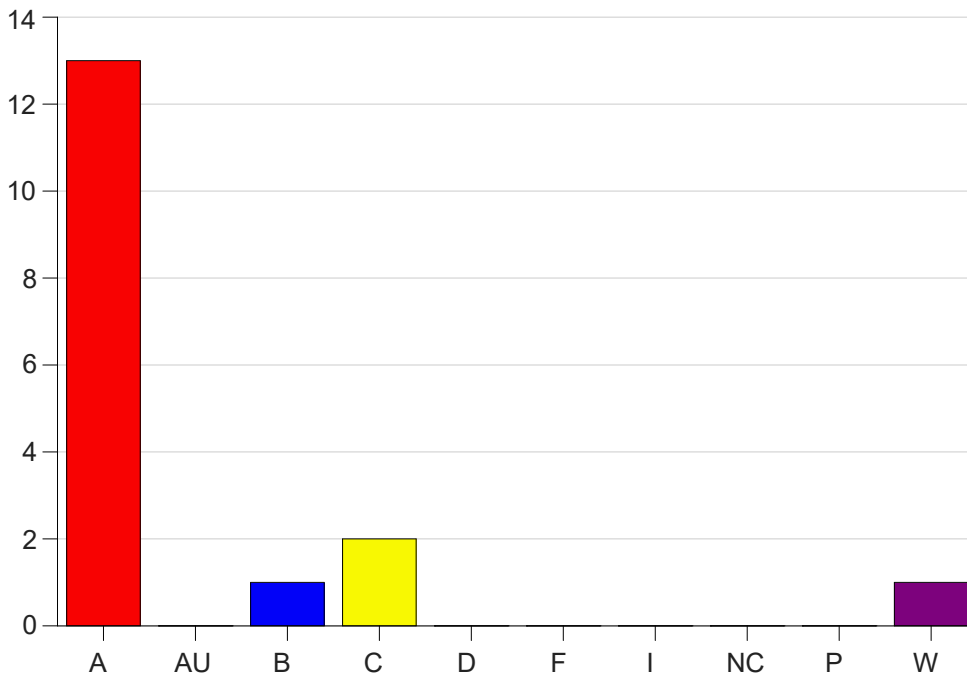

Louisiana State University Eunice

Grade Distribution by Course

2022 Fall Semester

Dec 19, 2022
10:32:25 AM

Course Work Course Number: ENGL2202

Course Work Count - All		A	AU	B	C	D	F	I	NC	P	W	Total
02	Langlois,D	13	0	1	2	0	0	0	0	0	1	17
Total		13	0	1	2	0	0	0	0	0	1	17