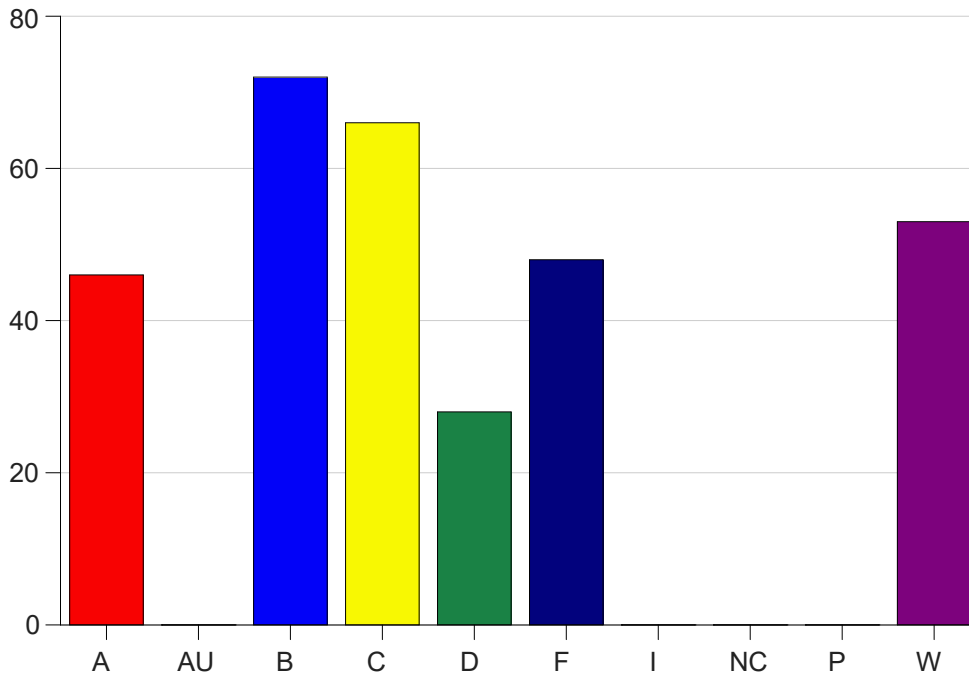

Louisiana State University Eunice

Grade Distribution by Course

2022 Fall Semester

Dec 19, 2022
10:32:25 AM

Course Work Course Number: MATH1015

Course Work Count - All		A	AU	B	C	D	F	I	NC	P	W	Total
02	Parrino,G	5	0	11	7	2	7	0	0	0	3	35
03	Henry, H	11	0	8	7	6	4	0	0	0	3	39
05	Parrino,G	5	0	9	11	2	2	0	0	0	6	35
16	Parrino,G	2	0	5	9	1	5	0	0	0	9	31
25	Parrino,G	3	0	9	7	4	7	0	0	0	10	40
26	Bryant,R	6	0	2	5	3	5	0	0	0	8	29
80	Dunlap,A	9	0	6	7	1	5	0	0	0	1	29
81	Parrino,G	3	0	3	2	0	2	0	0	0	1	11
82	Miller, C	2	0	9	4	5	9	0	0	0	8	37
L1	Parrino,G	0	0	10	7	4	2	0	0	0	4	27
Total		46	0	72	66	28	48	0	0	0	53	313