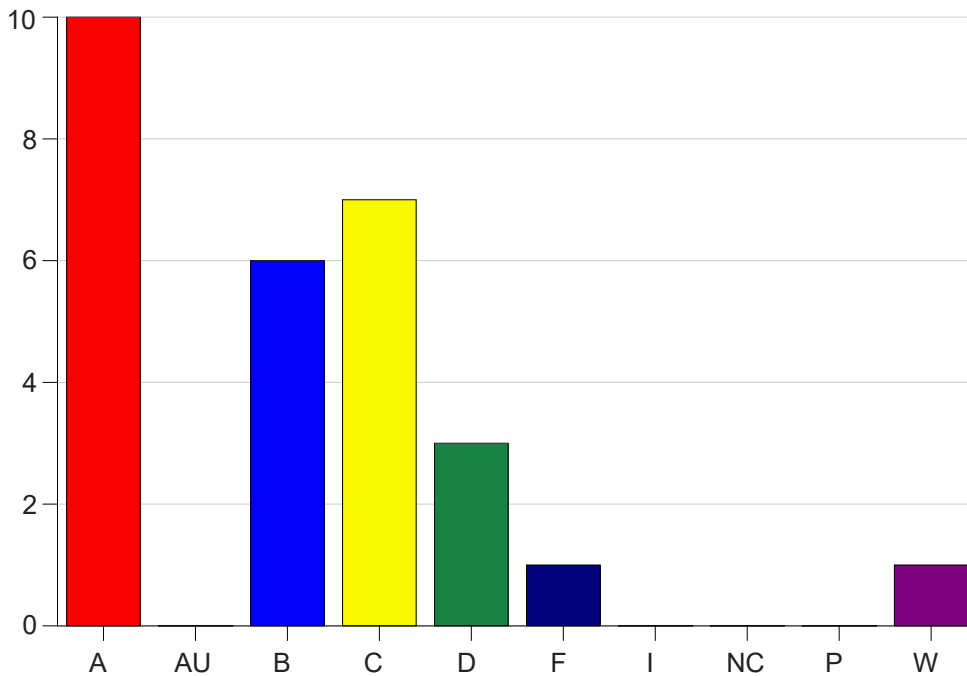

Louisiana State University Eunice

Grade Distribution by Course

2022 Fall Semester

Dec 19, 2022
10:32:25 AM

Course Work Course Number: ENGL2022

Course Work Count - All		A	AU	B	C	D	F	I	NC	P	W	Total
L1	Meche,J	10	0	6	7	3	1	0	0	0	1	28
Total		10	0	6	7	3	1	0	0	0	1	28