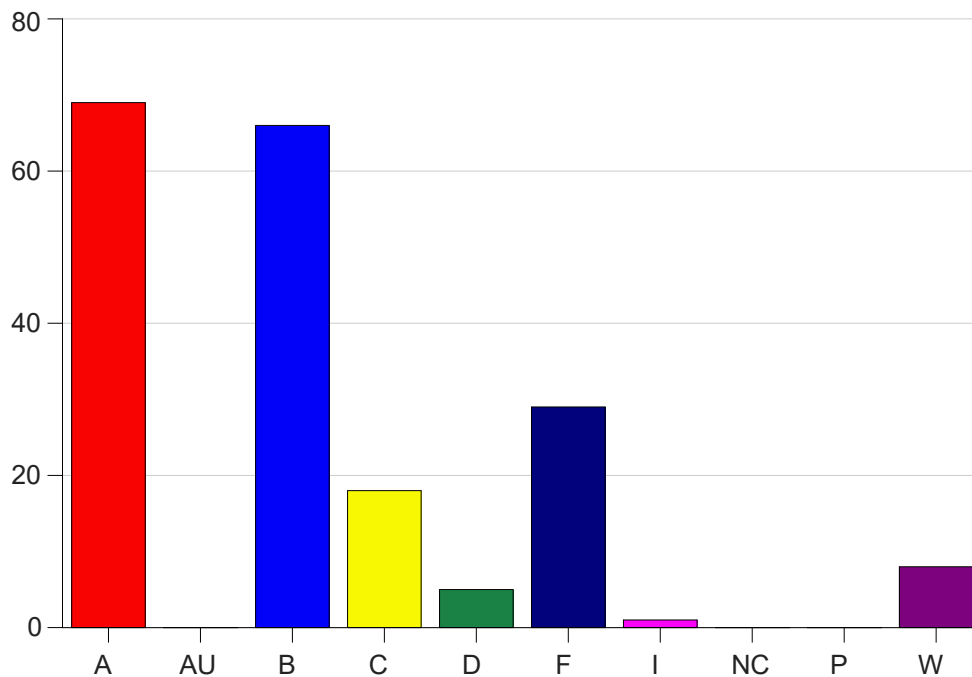

Louisiana State University Eunice

Grade Distribution by Course

2022 Fall Semester

Dec 19, 2022
10:32:25 AM

Course Work Course Number: PSYC2000

Course Work Count - All		A	AU	B	C	D	F	I	NC	P	W	Total
01	Ford, S	15	0	17	5	1	6	0	0	0	2	46
02	Ford, S	8	0	11	4	0	4	0	0	0	2	29
20	Myers, T	12	0	16	3	2	6	0	0	0	2	41
C6	Ford, S	14	0	9	3	1	2	1	0	0	2	32
D1	Croad, C	9	0	2	0	0	1	0	0	0	0	12
L6	Myers, T	11	0	11	3	1	10	0	0	0	0	36
Total		69	0	66	18	5	29	1	0	0	8	196