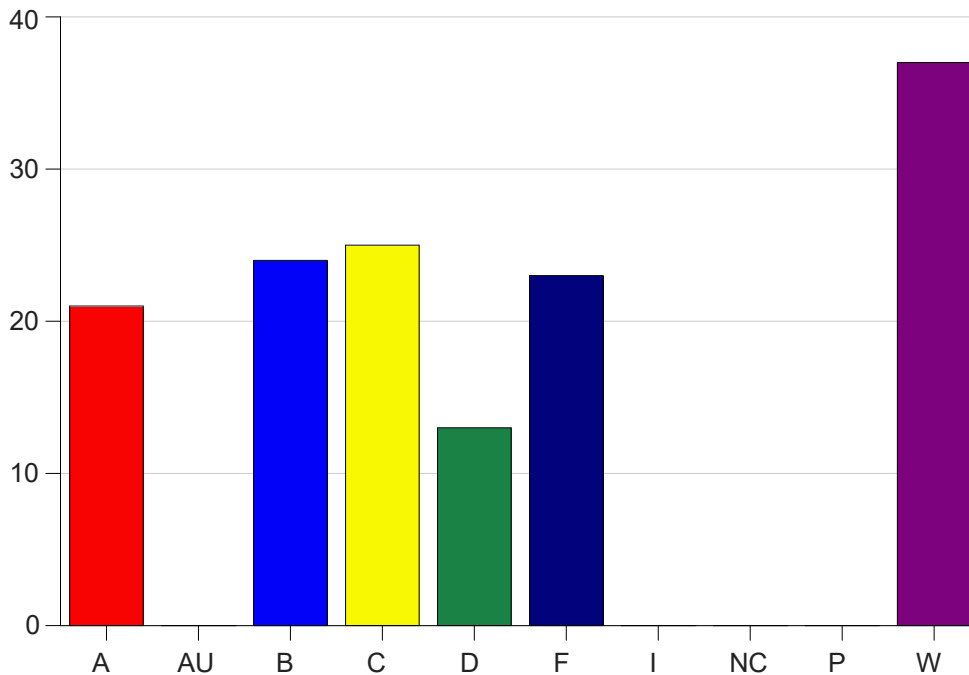

Louisiana State University Eunice

Grade Distribution by Course

2022 Fall Semester

Dec 19, 2022
10:32:25 AM

Course Work Course Number: MATH1021

Course Work Count - All		A	AU	B	C	D	F	I	NC	P	W	Total
02	Jean, J	5	0	3	6	2	8	0	0	0	8	32
04	Jean, J	1	0	1	3	2	6	0	0	0	10	23
05	Henry, H	5	0	6	7	1	4	0	0	0	10	33
25	Vidrine, E	1	0	10	6	3	2	0	0	0	8	30
A1	Semones, G	1	0	1	3	3	1	0	0	0	0	9
D4	Boffenmyer	8	0	3	0	2	2	0	0	0	1	16
Total		21	0	24	25	13	23	0	0	0	37	143