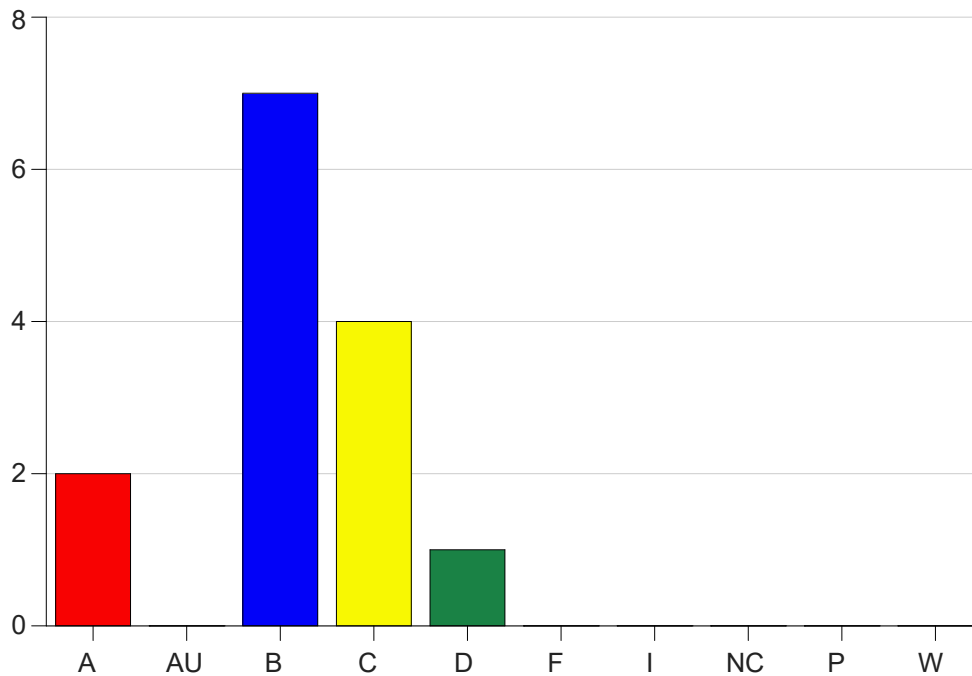

Louisiana State University Eunice

Grade Distribution by Course

2022 Fall Semester

Dec 19, 2022
10:32:25 AM

Course Work Course Number: SURT1104

Course Work Count - All		A	AU	B	C	D	F	I	NC	P	W	Total
01	Guillory,K	2	0	7	4	1	0	0	0	0	0	14
Total		2	0	7	4	1	0	0	0	0	0	14