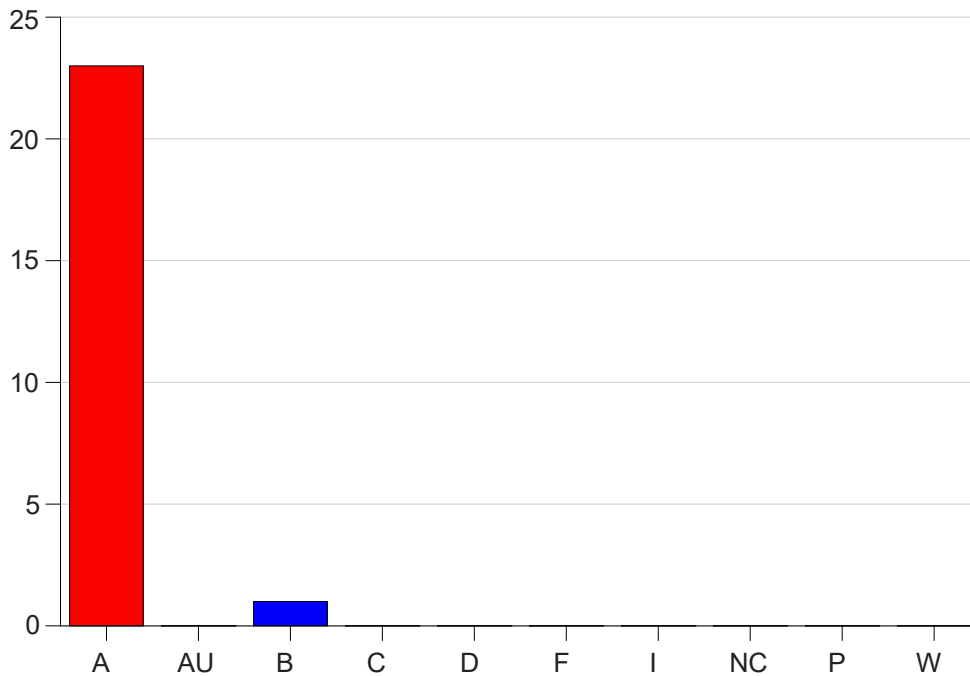

Louisiana State University Eunice

Grade Distribution by Course

2022 Fall Semester

Dec 19, 2022
10:32:25 AM

Course Work Course Number: RADT2092

Course Work Count - All		A	AU	B	C	D	F	I	NC	P	W	Total
91	Sonnier,A	23	0	1	0	0	0	0	0	0	0	24
Total		23	0	1	0	0	0	0	0	0	0	24