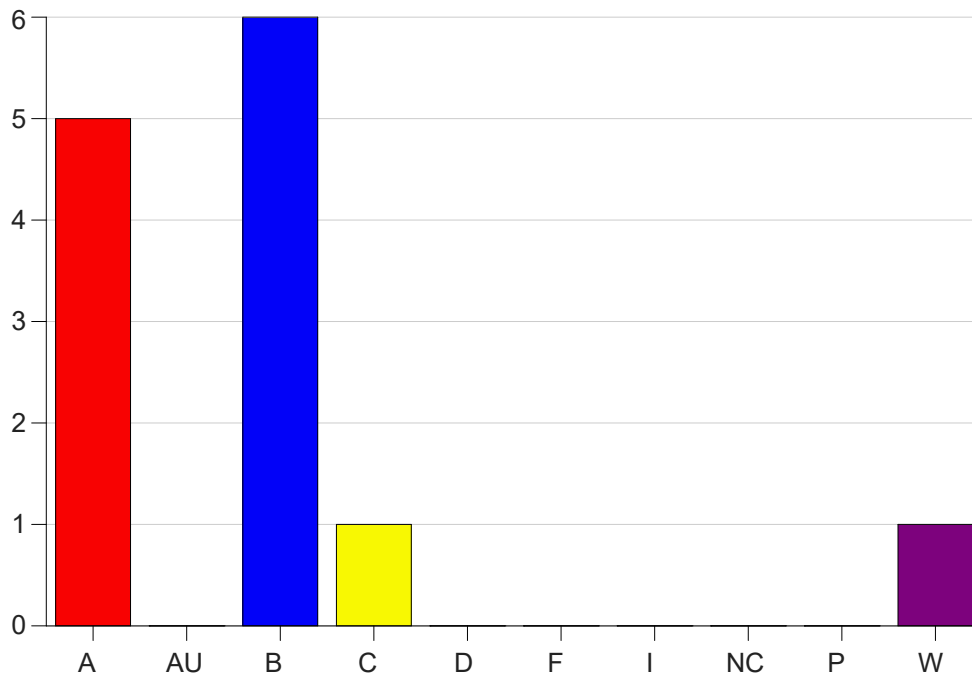

Louisiana State University Eunice

Grade Distribution by Course

2022 Fall Semester

Dec 19, 2022
10:32:25 AM

Course Work Course Number: RC 2013

Course Work Count - All		A	AU	B	C	D	F	I	NC	P	W	Total
01	Asbury,D	5	0	6	1	0	0	0	0	0	1	13
Total		5	0	6	1	0	0	0	0	0	1	13