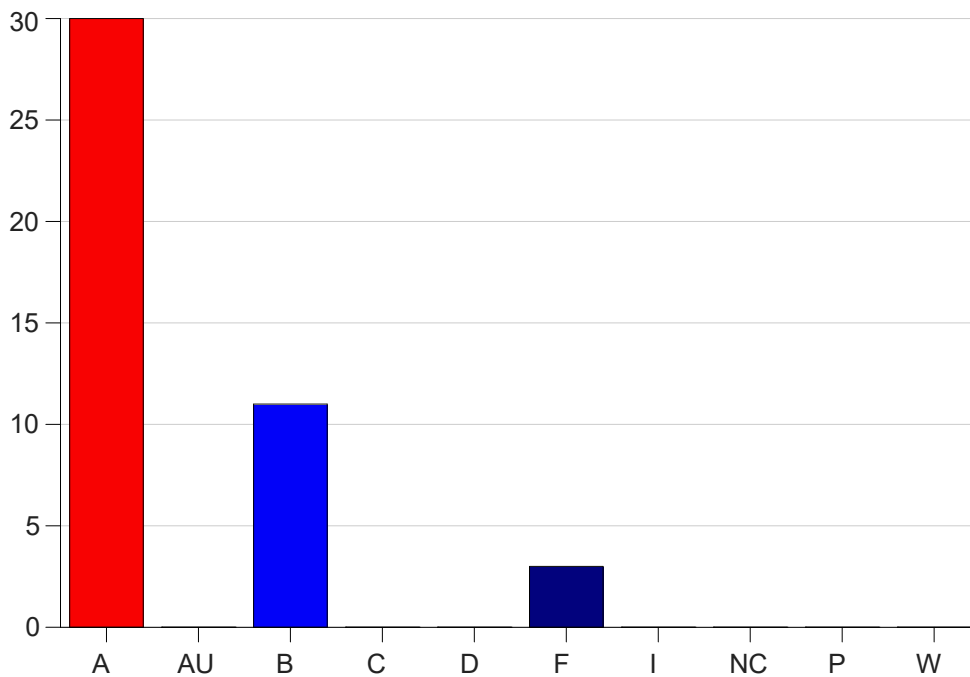

Louisiana State University Eunice

Grade Distribution by Course

2022 Fall Semester

Dec 19, 2022
10:32:25 AM

Course Work Course Number: ALLH1025

Course Work Count - All		A	AU	B	C	D	F	I	NC	P	W	Total
25	Asbury,D	24	0	5	0	0	1	0	0	0	0	30
L6	Asbury,D	6	0	6	0	0	2	0	0	0	0	14
Total		30	0	11	0	0	3	0	0	0	0	44