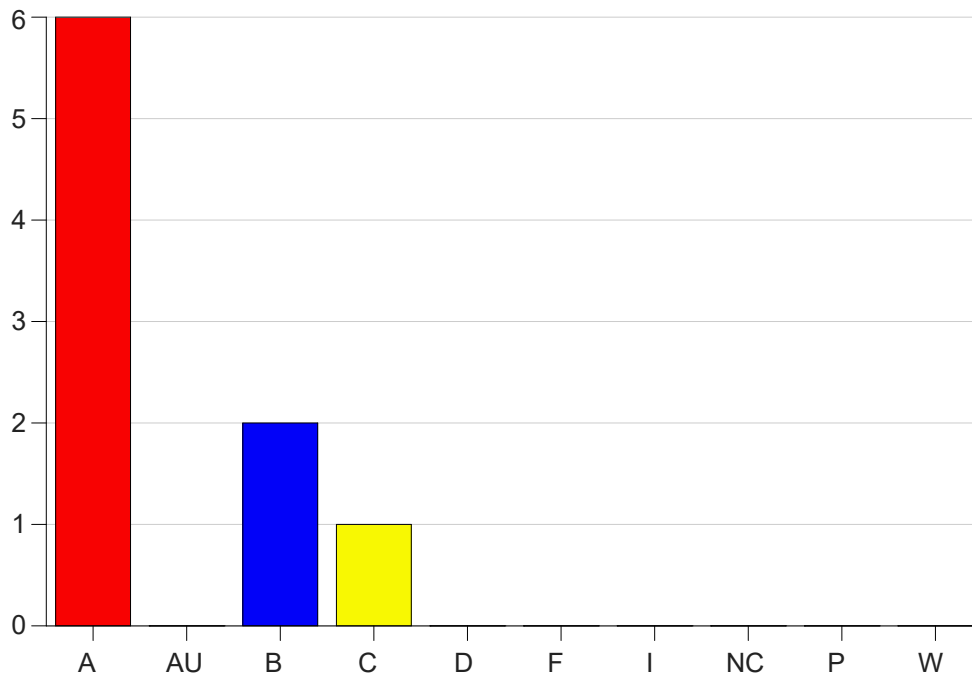

Louisiana State University Eunice

Grade Distribution by Course

2022 Fall Semester

Dec 19, 2022
10:32:25 AM

Course Work Course Number: EDCI2025

Course Work Count - All		A	AU	B	C	D	F	I	NC	P	W	Total
01	Leslie,M	6	0	2	1	0	0	0	0	0	0	9
Total		6	0	2	1	0	0	0	0	0	0	9