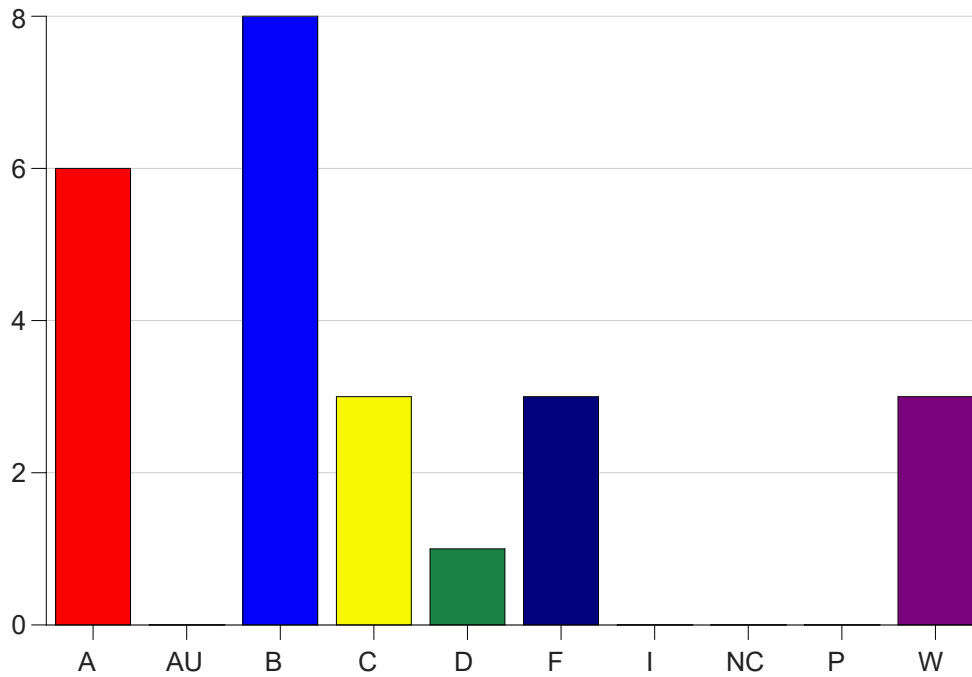

Louisiana State University Eunice

Grade Distribution by Course

2022 Fall Semester

Dec 19, 2022
10:32:25 AM

Course Work Course Number: UNIV0008

Course Work Count - All		A	AU	B	C	D	F	I	NC	P	W	Total
01	Leslie,M	0	0	2	1	1	0	0	0	0	1	5
02	Leslie,M	0	0	3	1	0	0	0	0	0	1	5
03	Leslie,M	4	0	1	1	0	3	0	0	0	1	10
A1	Brown, C	2	0	2	0	0	0	0	0	0	0	4
Total		6	0	8	3	1	3	0	0	0	3	24