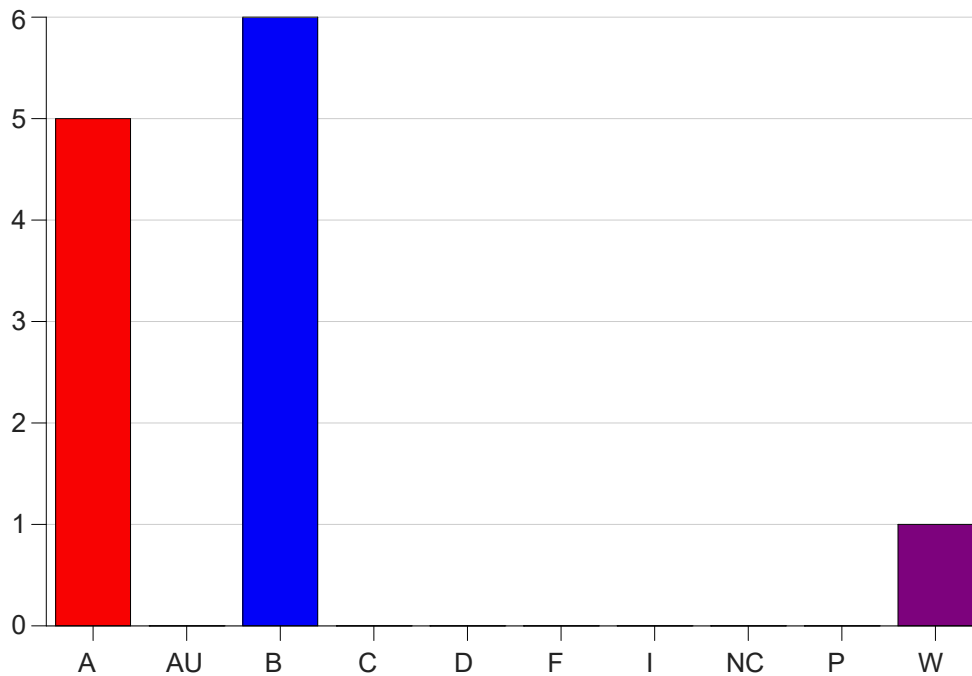

Louisiana State University Eunice

Grade Distribution by Course

2022 Fall Semester

Dec 19, 2022
10:32:25 AM

Course Work Course Number: BIOL1209

Course Work Count - All		A	AU	B	C	D	F	I	NC	P	W	Total
90	Cordes,J	5	0	6	0	0	0	0	0	0	1	12
Total		5	0	6	0	0	0	0	0	0	1	12