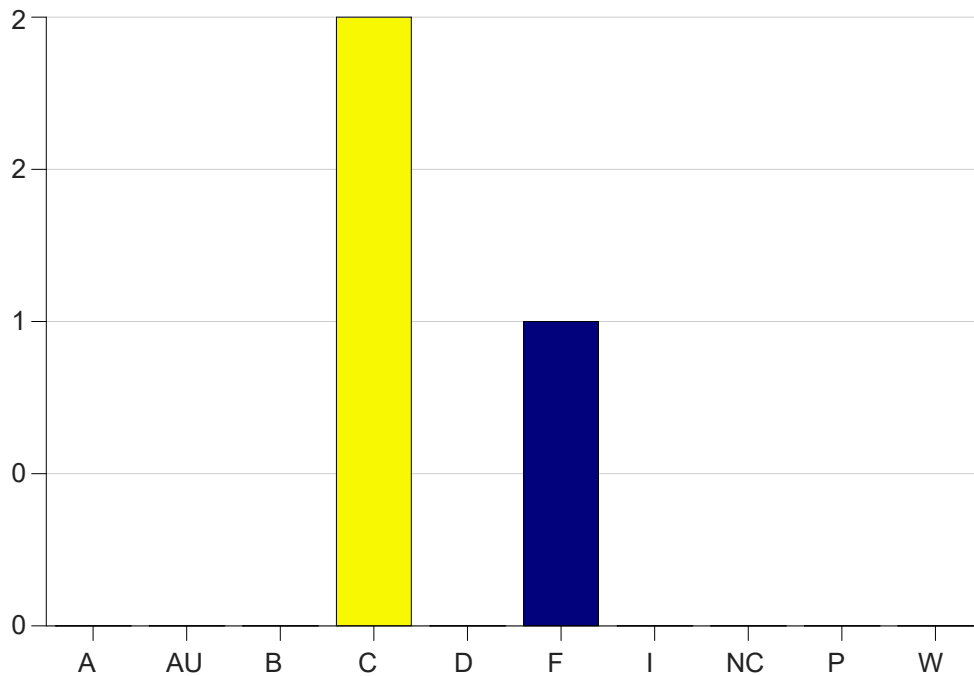

Louisiana State University Eunice

Grade Distribution by Course

2022 Fall Semester

Dec 19, 2022
10:32:25 AM

Course Work Course Number: MC 2000

Course Work Count - All		A	AU	B	C	D	F	I	NC	P	W	Total
C6	Walker, B	0	0	0	2	0	1	0	0	0	0	3
Total		0	0	0	2	0	1	0	0	0	0	3