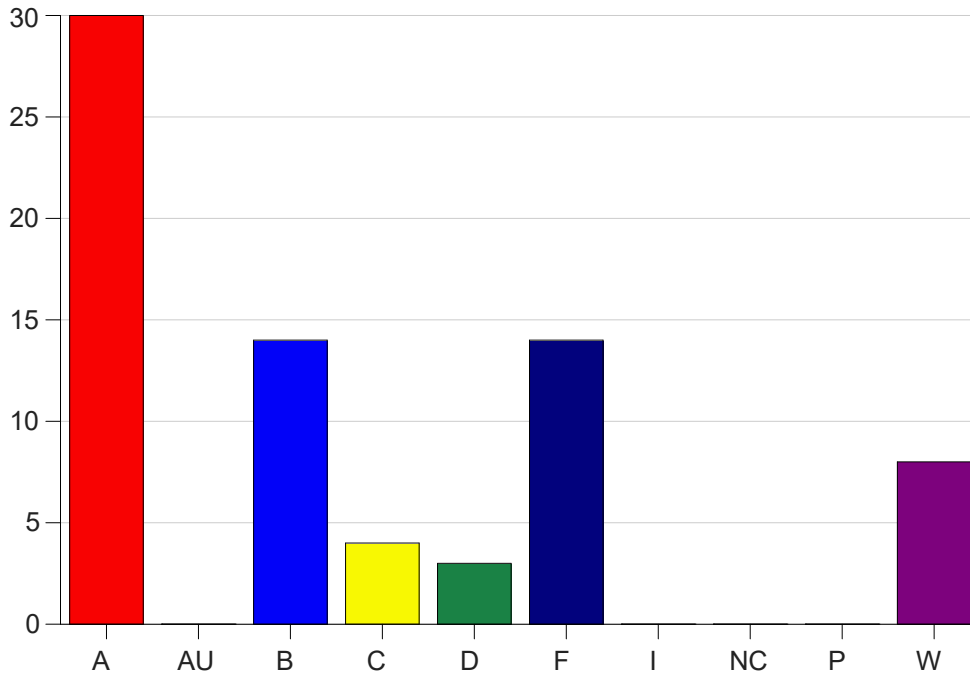

Louisiana State University Eunice

Grade Distribution by Course

2022 Fall Semester

Dec 19, 2022
10:32:25 AM

Course Work Course Number: ART 1440

Course Work Count - All		A	AU	B	C	D	F	I	NC	P	W	Total
01	Jones, S	6	0	5	1	0	1	0	0	0	2	15
25	Simmons, J	13	0	4	2	0	6	0	0	0	5	30
C1	Simmons, J	3	0	3	1	2	4	0	0	0	0	13
C6	Simmons, J	3	0	2	0	1	3	0	0	0	1	10
D1	Reed, M	5	0	0	0	0	0	0	0	0	0	5
Total		30	0	14	4	3	14	0	0	0	8	73