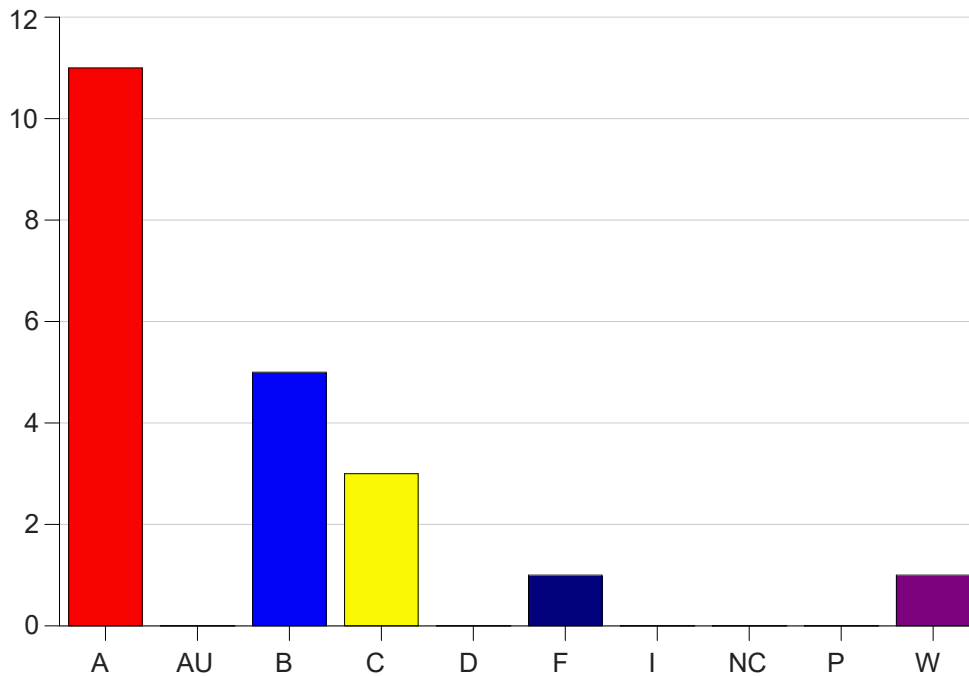

Louisiana State University Eunice

Grade Distribution by Course

2022 Fall Semester

Dec 19, 2022
10:32:25 AM

Course Work Course Number: MKTG2999

Course Work Count - All		A	AU	B	C	D	F	I	NC	P	W	Total
25	Reed, D	11	0	5	3	0	1	0	0	0	1	21
Total		11	0	5	3	0	1	0	0	0	1	21