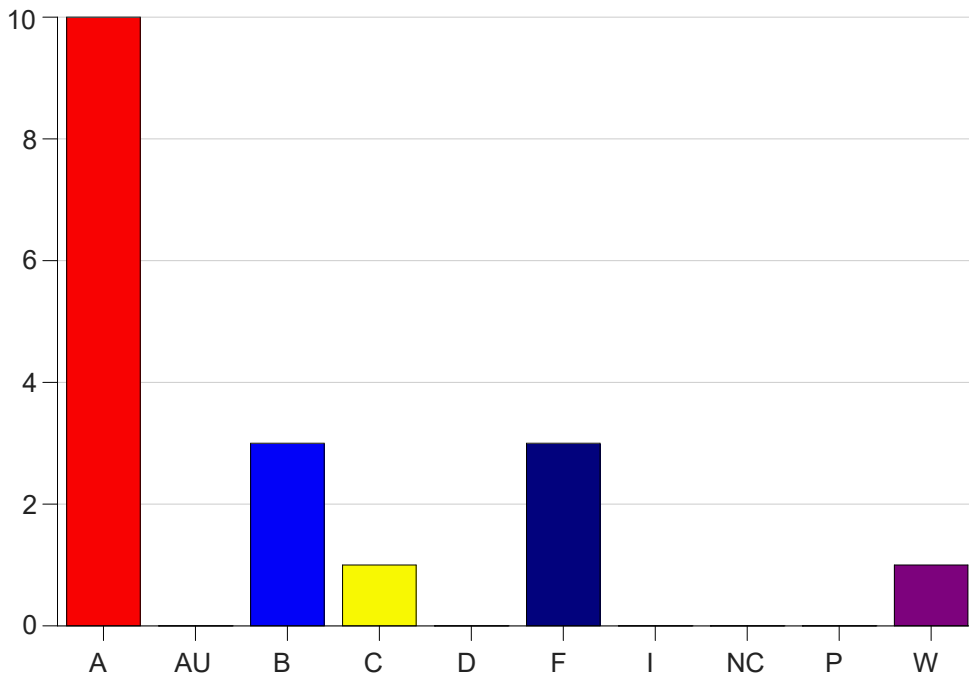

Louisiana State University Eunice

Grade Distribution by Course

2022 Fall Semester

Dec 19, 2022
10:32:25 AM

Course Work Course Number: CJ 2131

Course Work Count - All		A	AU	B	C	D	F	I	NC	P	W	Total
L1	Elg, C	10	0	3	1	0	3	0	0	0	1	18
Total		10	0	3	1	0	3	0	0	0	1	18