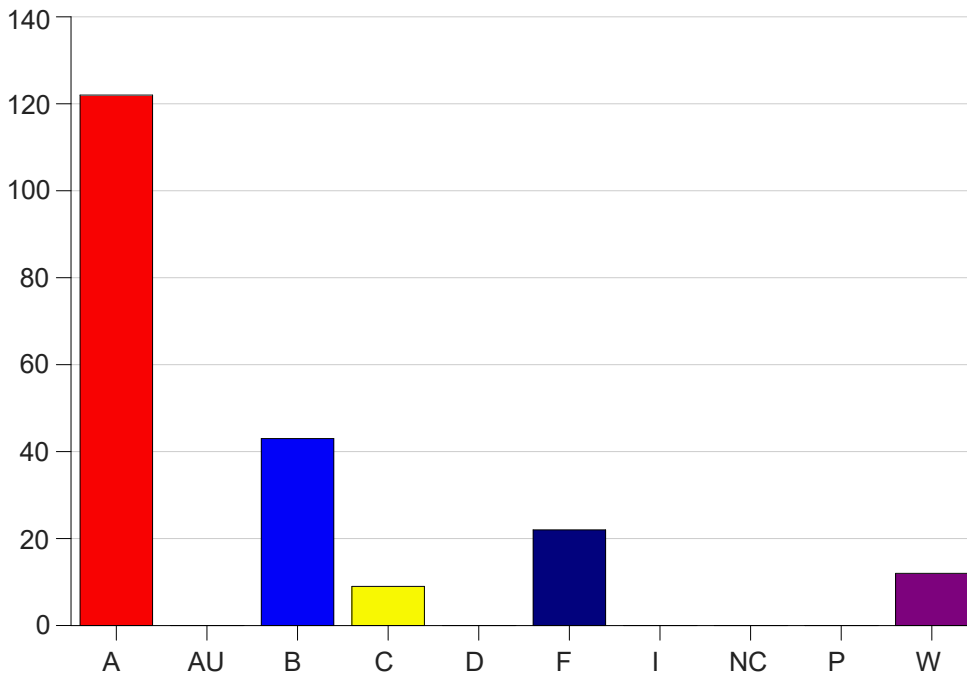

Louisiana State University Eunice

Grade Distribution by Course

2022 Fall Semester

Dec 19, 2022
10:32:25 AM

Course Work Course Number: ALLH1013

Course Work Count - All		A	AU	B	C	D	F	I	NC	P	W	Total
01	Williams,G	3	0	2	0	0	0	0	0	0	1	6
25	Sonnier,A	24	0	5	3	0	2	0	0	0	1	35
26	Myers, W	18	0	7	1	0	5	0	0	0	3	34
28	Randolph,T	15	0	6	1	0	5	0	0	0	3	30
29	Warner,K	21	0	6	0	0	3	0	0	0	2	32
C6	Myers, W	13	0	5	2	0	3	0	0	0	0	23
D1	Asbury,D	5	0	4	1	0	0	0	0	0	1	11
L1	Sonnier,A	13	0	3	0	0	2	0	0	0	0	18
L6	Sonnier,A	10	0	5	1	0	2	0	0	0	1	19
Total		122	0	43	9	0	22	0	0	0	12	208