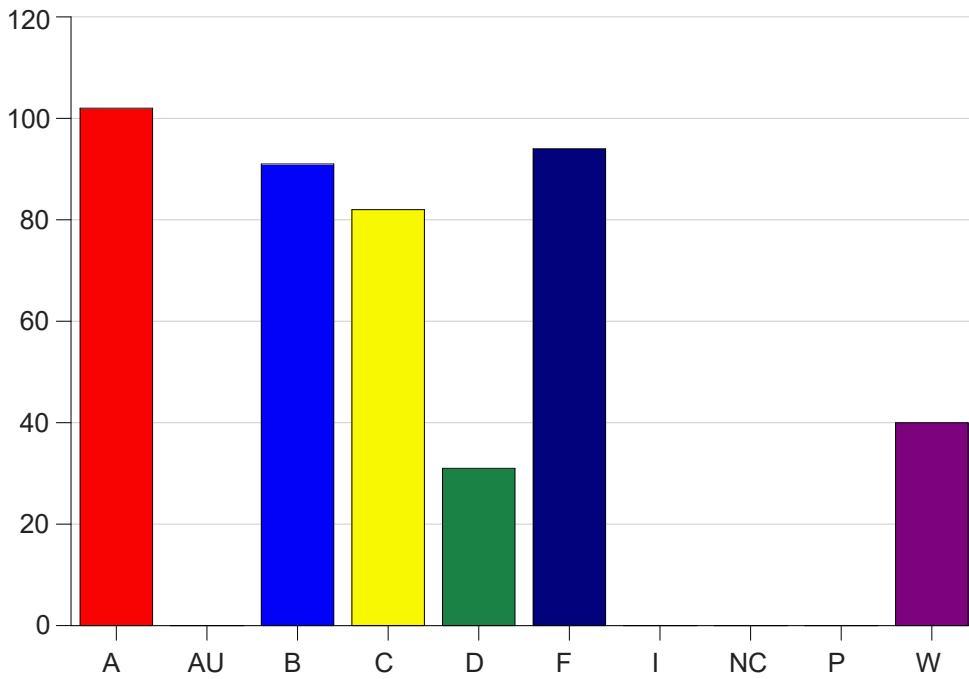

Louisiana State University Eunice

Grade Distribution by Course

2022 Fall Semester

Dec 19, 2022
10:32:25 AM

Louisiana State University Eunice

Grade Distribution by Course

2022 Fall Semester

Dec 19, 2022
10:32:25 AM

Course Work Course Number: ENGL1001

Course Work Count - All		A	AU	B	C	D	F	I	NC	P	W	Total
01	Fontenot,B	15	0	8	1	0	2	0	0	0	0	26
02	Jones, R	16	0	8	0	1	1	0	0	0	0	26
03	Cavell,M	16	0	5	2	1	0	0	0	0	3	27
04	Alleman,M	3	0	7	7	2	6	0	0	0	0	25
05	Langlois,D	14	0	9	1	0	2	0	0	0	0	26
06	Langlois,D	10	0	8	2	0	6	0	0	0	1	27
07	Cavell,M	12	0	8	6	2	1	0	0	0	0	29
08	Jones, R	12	0	2	2	1	7	0	0	0	2	26
09	Jones, R	16	0	3	2	2	4	0	0	0	1	28
10	Langlois,D	5	0	9	1	0	4	0	0	0	3	22
11	Jones, R	15	0	5	1	0	4	0	0	0	0	25
12	Alleman,M	1	0	1	3	2	2	0	0	0	6	15
13	Meche,J	0	0	4	3	2	5	0	0	0	4	18
20	Thibodea,J	2	0	5	3	1	3	0	0	0	7	21
21	Thibodea,J	1	0	13	2	0	4	0	0	0	5	25
22	Thibodea,J	8	0	4	4	0	4	0	0	0	5	25
A1	Brown, C	4	0	0	0	0	1	0	0	0	0	5
C1	Fedor, H	2	0	3	2	1	1	0	0	0	0	9
C6	Reeves, B	3	0	3	0	0	2	0	0	0	2	10
D1	Martinez,S	10	0	3	0	0	0	0	0	0	0	13
D2	Johnson,CS	11	0	16	5	0	0	0	0	0	1	33
D3	Thibodea,J	3	0	14	10	0	0	0	0	0	2	29
D5	Johnson,CS	6	0	3	5	1	0	0	0	0	5	20
D6	Frye, H	19	0	7	0	2	1	0	0	0	0	29
D7	Johnson,CS	5	0	11	6	0	0	0	0	0	6	28
D8	SynborskiS	12	0	7	2	0	1	0	0	0	3	25
D9	Martinez,S	6	0	0	0	0	0	0	0	0	0	6
DB	Johnson,CS	11	0	13	8	1	0	0	0	0	2	35
L1	Cavell,M	11	0	7	1	1	3	0	0	0	4	27
L6	Reeves, B	3	0	6	1	0	6	0	0	0	0	16