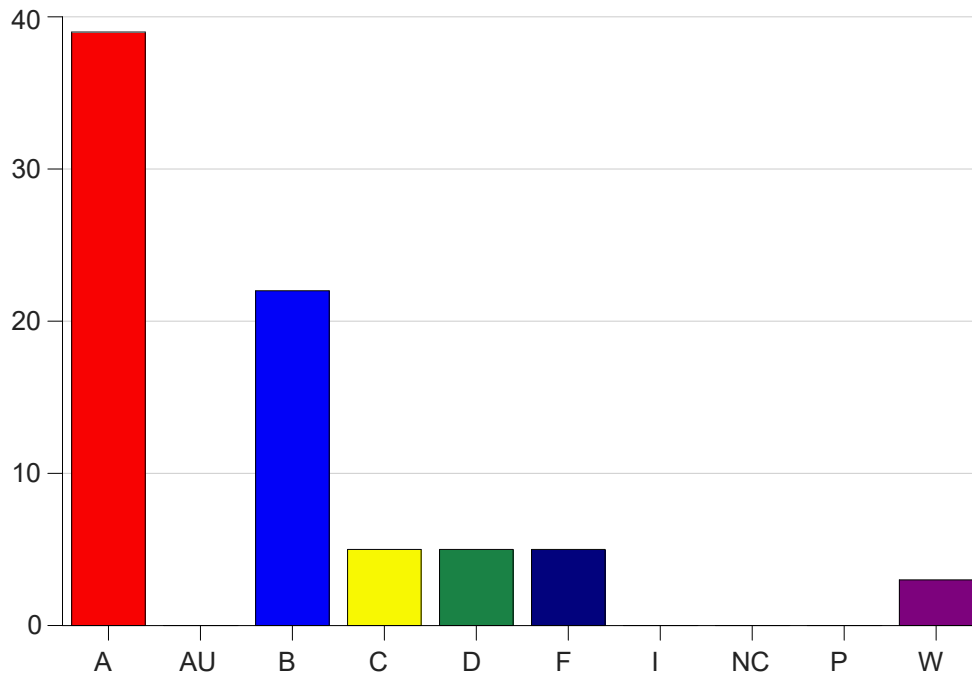

Louisiana State University Eunice

Grade Distribution by Course

2022 Fall Semester

Dec 19, 2022
10:32:25 AM

Course Work Course Number: RADT1000

Course Work Count - All		A	AU	B	C	D	F	I	NC	P	W	Total
25	Sonnier,A	15	0	8	2	3	2	0	0	0	0	30
26	Sonnier,A	11	0	8	1	1	2	0	0	0	1	24
27	Sonnier,A	13	0	6	2	1	1	0	0	0	2	25
Total		39	0	22	5	5	5	0	0	0	3	79