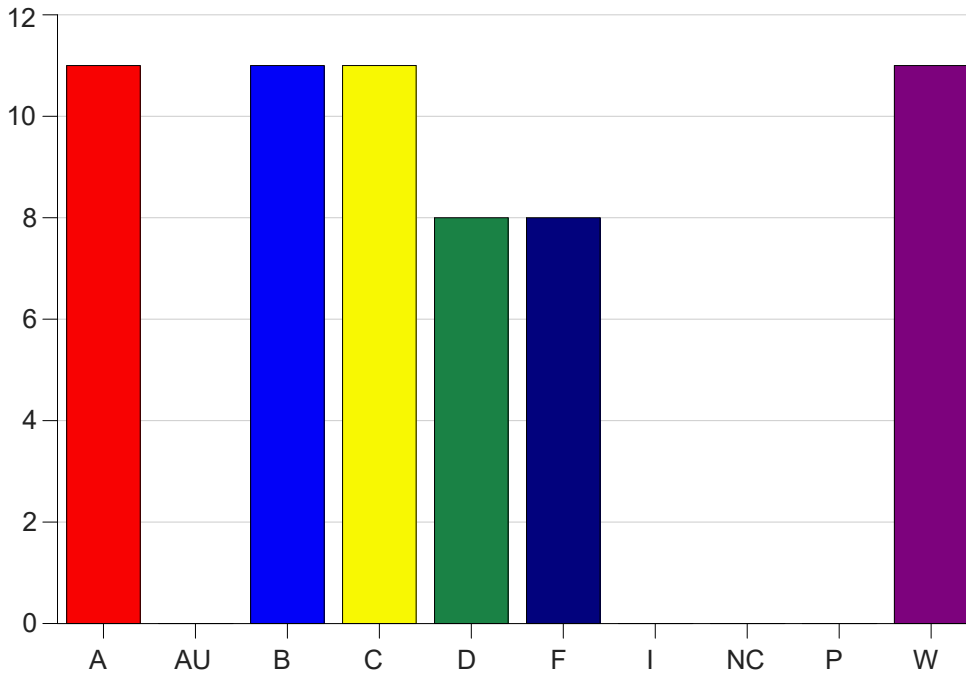

Louisiana State University Eunice

Grade Distribution by Course

2022 Fall Semester

Dec 19, 2022
10:32:25 AM

Course Work Course Number: BIOL1002

Course Work Count - All		A	AU	B	C	D	F	I	NC	P	W	Total
01	Cordes,J	2	0	2	2	0	2	0	0	0	7	15
25	Jariel,D	8	0	7	5	3	6	0	0	0	4	33
C6	Dalfrey, K	1	0	2	4	5	0	0	0	0	0	12
Total		11	0	11	11	8	8	0	0	0	11	60