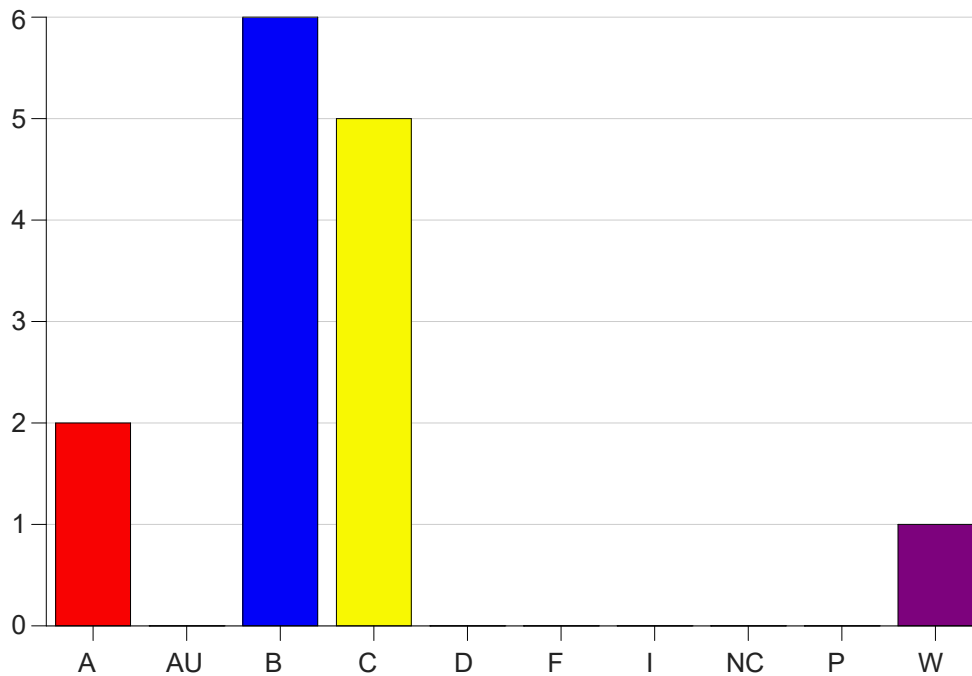

Louisiana State University Eunice

Grade Distribution by Course

2022 Fall Semester

Dec 19, 2022
10:32:25 AM

Course Work Course Number: RC 2012

Course Work Count - All		A	AU	B	C	D	F	I	NC	P	W	Total
01	Warner,K	2	0	6	5	0	0	0	0	0	1	14
Total		2	0	6	5	0	0	0	0	0	1	14