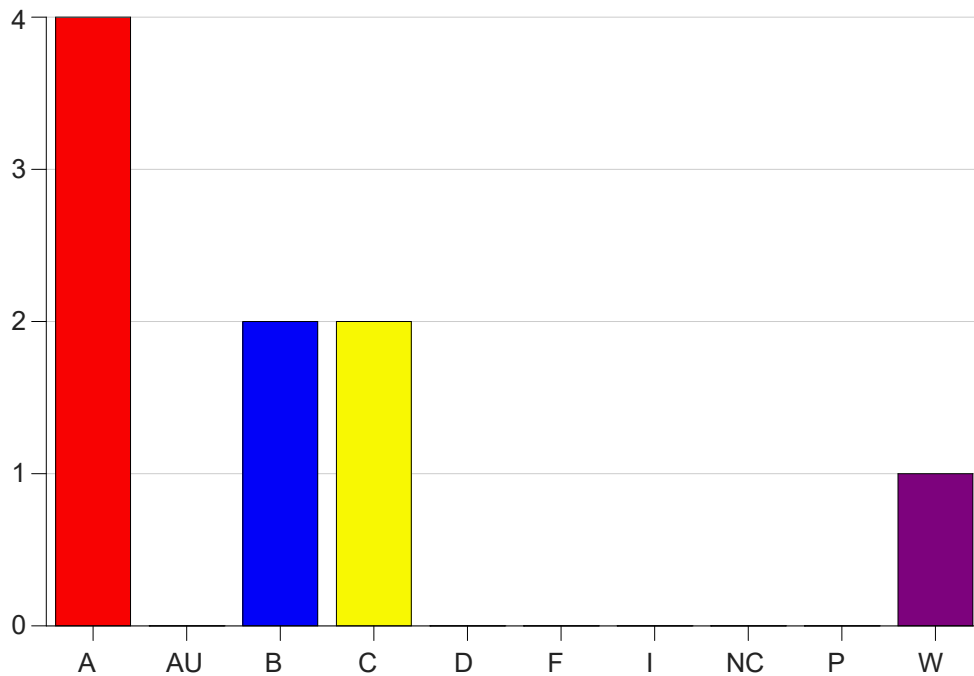

Louisiana State University Eunice

Grade Distribution by Course

2022 Fall Semester

Dec 19, 2022
10:32:25 AM

Course Work Course Number: PHIL1021

Course Work Count - All		A	AU	B	C	D	F	I	NC	P	W	Total
01	Alleman,M	4	0	2	2	0	0	0	0	0	1	9
Total		4	0	2	2	0	0	0	0	0	1	9