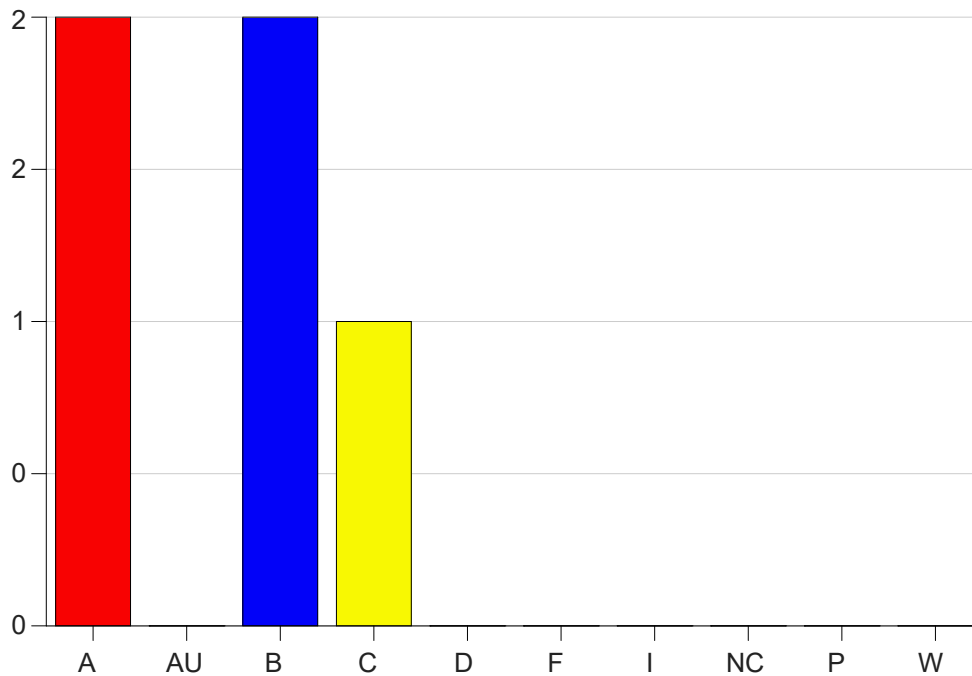

Louisiana State University Eunice

Grade Distribution by Course

2022 Fall Semester

Dec 19, 2022
10:32:25 AM

Course Work Course Number: CJ 2300

Course Work Count - All		A	AU	B	C	D	F	I	NC	P	W	Total
L1	Ryerson,D	2	0	2	1	0	0	0	0	0	0	5
Total		2	0	2	1	0	0	0	0	0	0	5