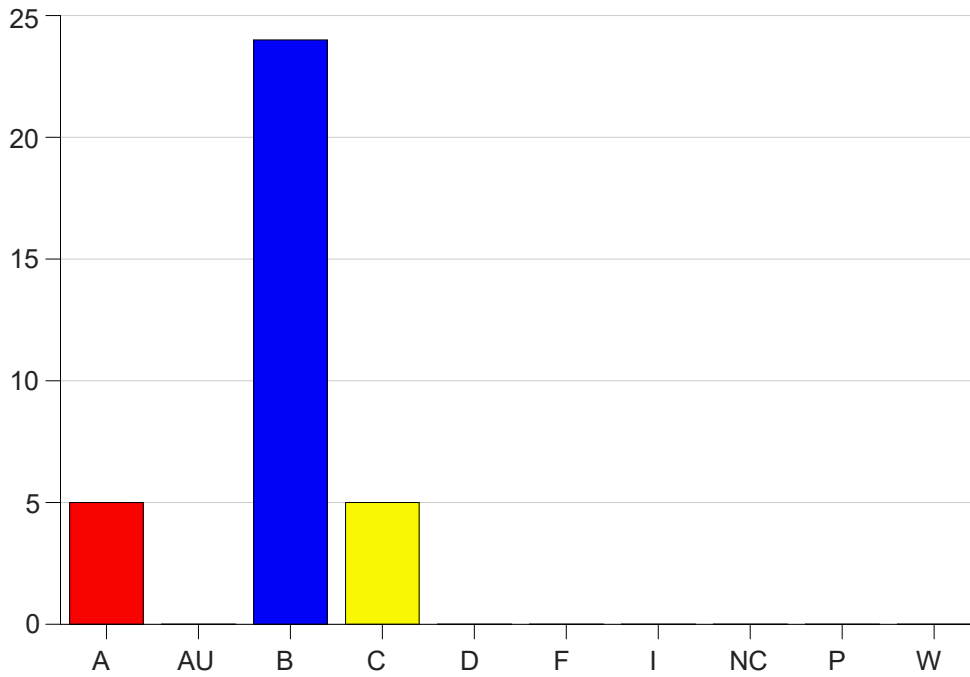

Louisiana State University Eunice

Grade Distribution by Course

2022 Fall Semester

Dec 19, 2022
10:32:25 AM

Course Work Course Number: NURS1232

Course Work Count - All		A	AU	B	C	D	F	I	NC	P	W	Total
50	LaFleur,L	0	0	4	4	0	0	0	0	0	0	8
60	Foreman,M	5	0	20	1	0	0	0	0	0	0	26
Total		5	0	24	5	0	0	0	0	0	0	34