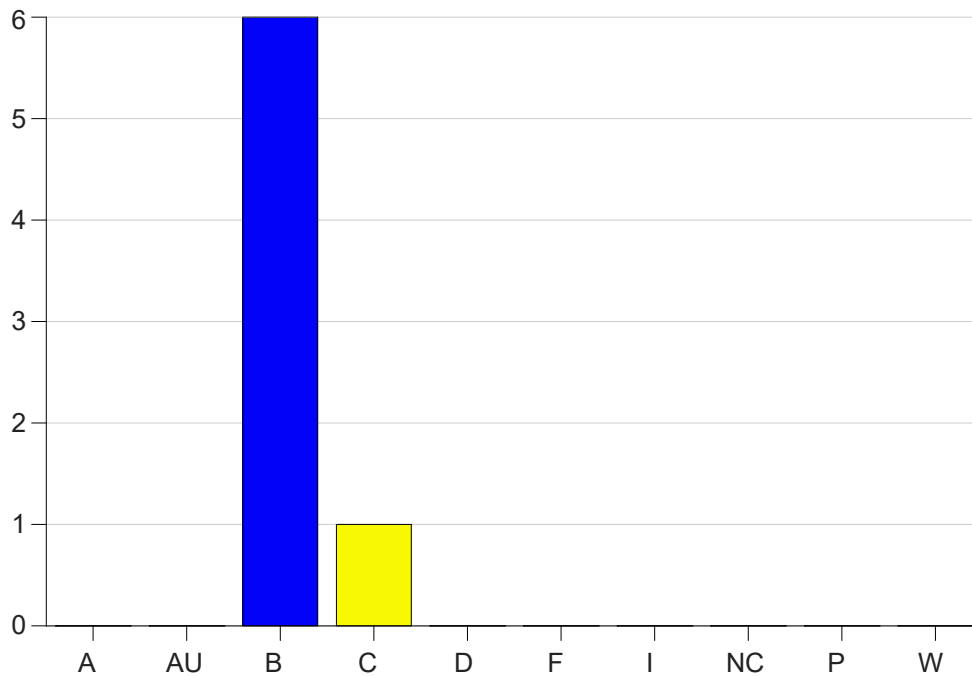

Louisiana State University Eunice

Grade Distribution by Course

2022 Fall Semester

Dec 19, 2022
10:32:25 AM

Course Work Course Number: NURS2550

Course Work Count - All		A	AU	B	C	D	F	I	NC	P	W	Total
60	LaFleur,L	0	0	6	1	0	0	0	0	0	0	7
Total		0	0	6	1	0	0	0	0	0	0	7