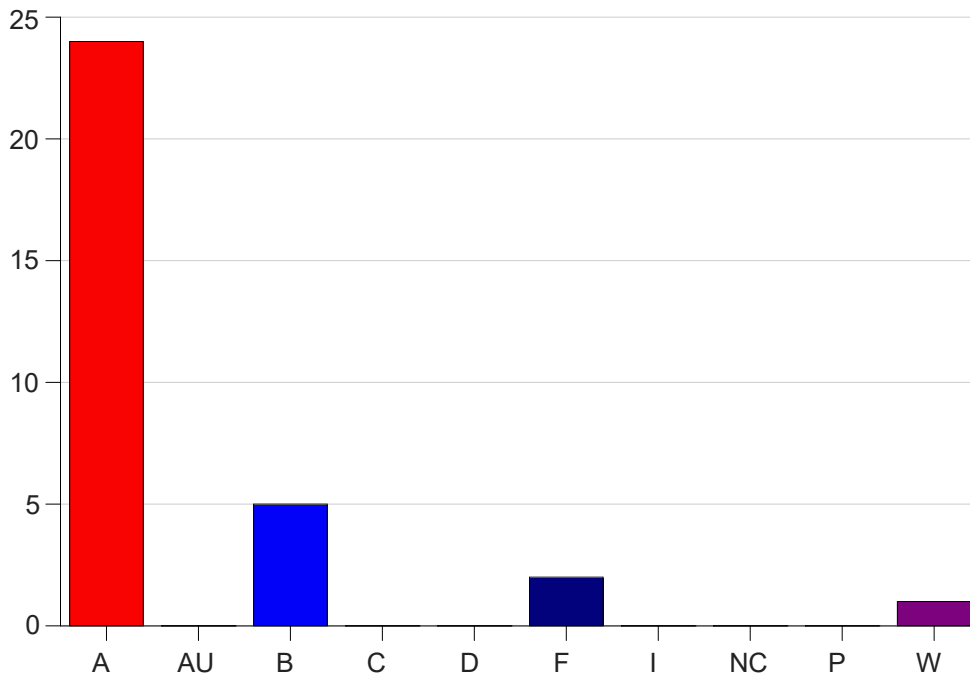

Louisiana State University Eunice

Grade Distribution by Course

2022 Fall Semester

Dec 19, 2022
10:32:25 AM

Course Work Course Number: SOCL2505

Course Work Count - All		A	AU	B	C	D	F	I	NC	P	W	Total
25	Robinson,J	24	0	5	0	0	2	0	0	0	1	32
Total		24	0	5	0	0	2	0	0	0	1	32