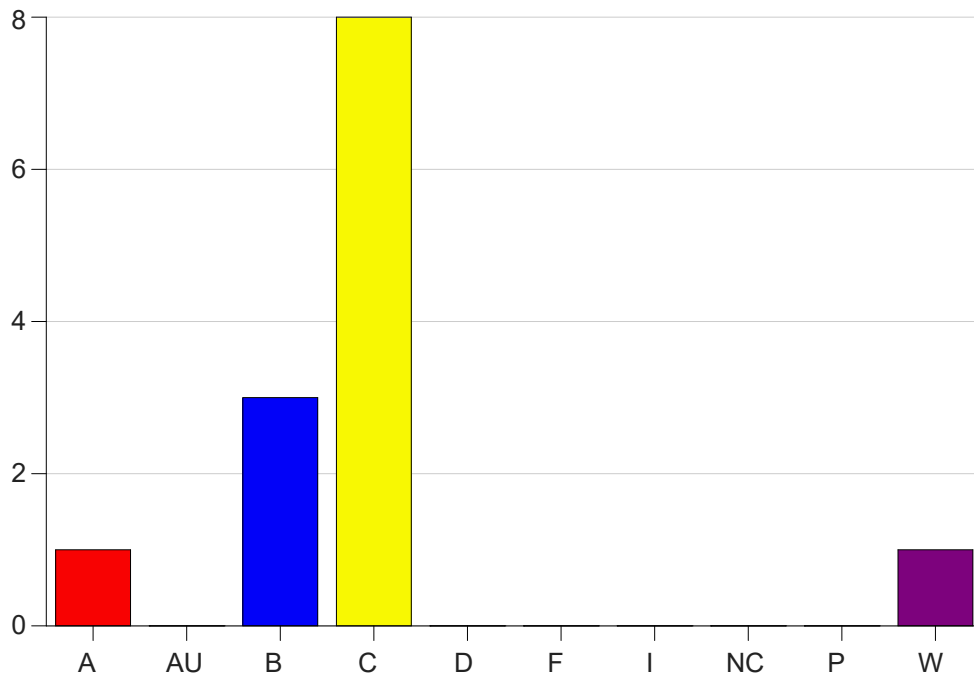

Louisiana State University Eunice

Grade Distribution by Course

2022 Fall Semester

Dec 19, 2022
10:32:25 AM

Course Work Course Number: RC 2011

Course Work Count - All		A	AU	B	C	D	F	I	NC	P	W	Total
01	Wyble,M	1	0	3	8	0	0	0	0	0	1	13
Total		1	0	3	8	0	0	0	0	0	1	13