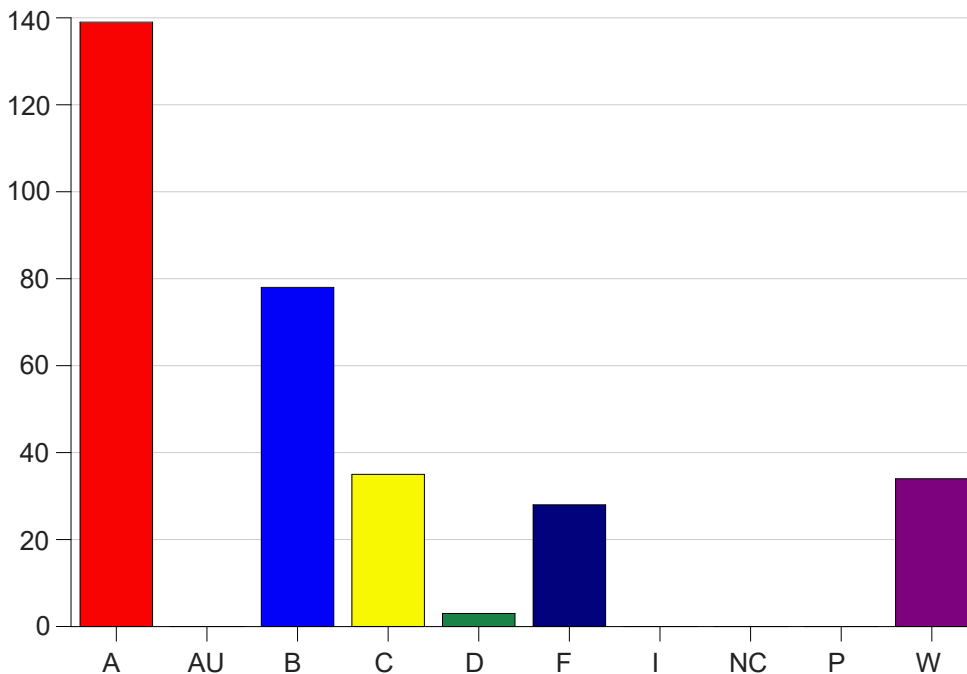

Louisiana State University Eunice

Grade Distribution by Course

2022 Fall Semester

Dec 19, 2022
10:32:25 AM

Course Work Course Number: ENGL1002

Course Work Count - All		A	AU	B	C	D	F	I	NC	P	W	Total
02	Fontenot,B	17	0	3	4	0	0	0	0	0	0	24
03	Fontenot,B	9	0	8	5	0	2	0	0	0	0	24
04	Cavell,M	13	0	2	2	0	0	0	0	0	5	22
05	Meche,J	4	0	4	3	0	4	0	0	0	2	17
06	Cavell,M	9	0	3	1	0	5	0	0	0	2	20
07	Langlois,D	9	0	10	1	0	5	0	0	0	1	26
20	Whitehea,M	9	0	9	4	1	2	0	0	0	2	27
21	Cavell,M	12	0	7	3	0	0	0	0	0	5	27
25	Jones, R	9	0	4	6	2	1	0	0	0	4	26
A1	Brown, C	2	0	4	1	0	0	0	0	0	0	7
C6	Craig,J	14	0	5	0	0	2	0	0	0	1	22
D1	Johnson,CS	2	0	12	2	0	0	0	0	0	11	27
D2	Aymond, M	7	0	1	0	0	0	0	0	0	0	8
D3	Witt, A	4	0	6	3	0	1	0	0	0	1	15
L6	Fontenot,B	19	0	0	0	0	6	0	0	0	0	25
Total		139	0	78	35	3	28	0	0	0	34	317