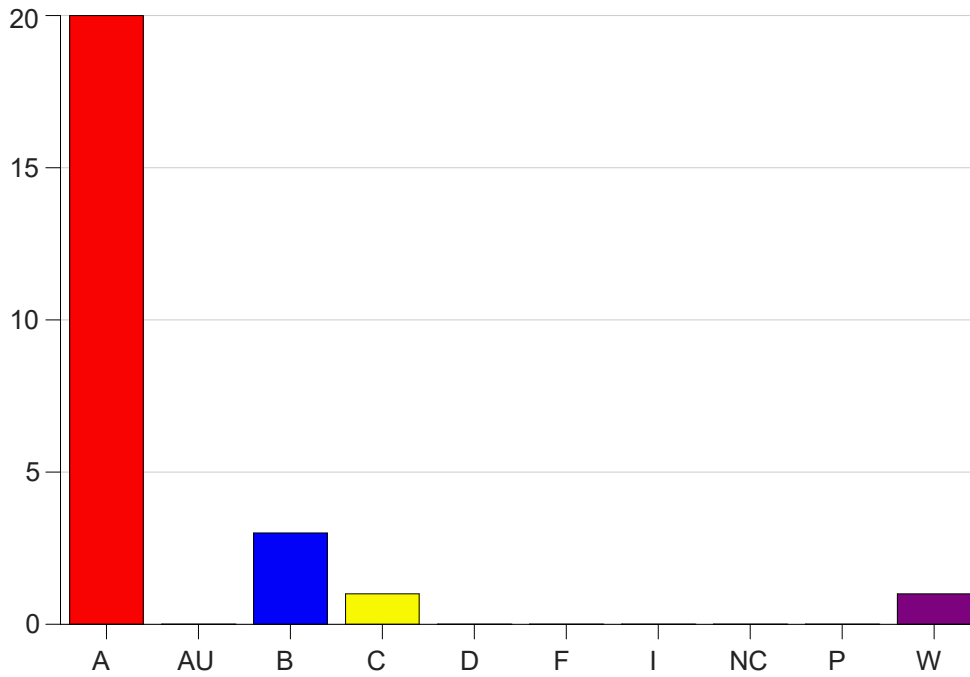

Louisiana State University Eunice

Grade Distribution by Course

2022 Fall Semester

Dec 19, 2022
10:32:25 AM

Course Work Course Number: EDCI1000

Course Work Count - All		A	AU	B	C	D	F	I	NC	P	W	Total
01	Leslie,M	4	0	1	0	0	0	0	0	0	0	5
03	Leslie,M	16	0	2	1	0	0	0	0	0	1	20
Total		20	0	3	1	0	0	0	0	0	1	25