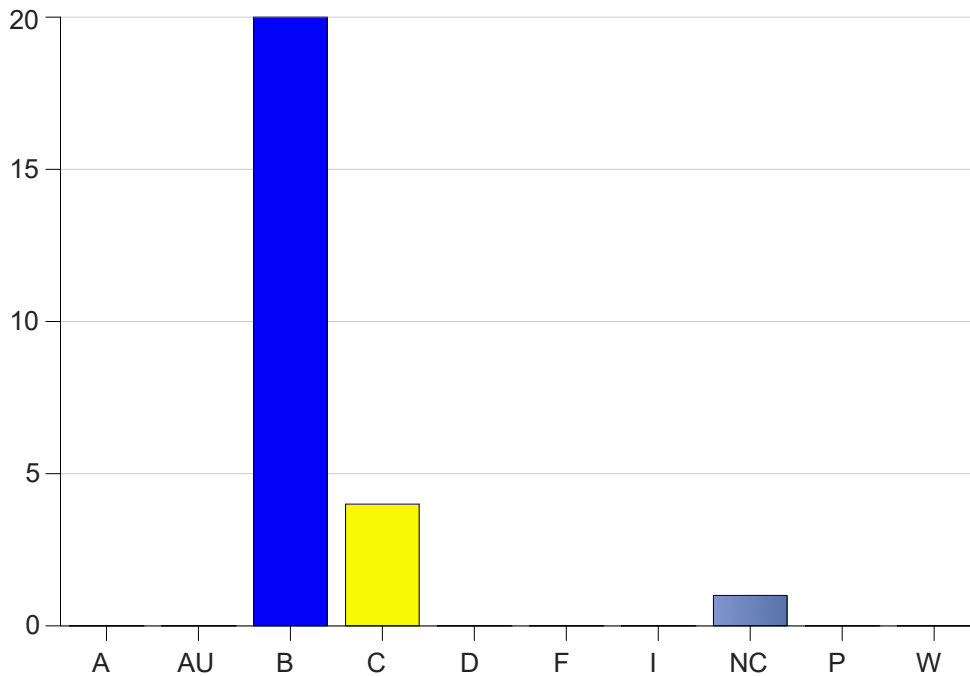

Louisiana State University Eunice

Grade Distribution by Course

2022 Fall Semester

Dec 19, 2022
10:32:25 AM

Course Work Course Number: NURS2530

Course Work Count - All		A	AU	B	C	D	F	I	NC	P	W	Total
60	LaFleur,L	0	0	20	4	0	0	0	1	0	0	25
Total		0	0	20	4	0	0	0	1	0	0	25