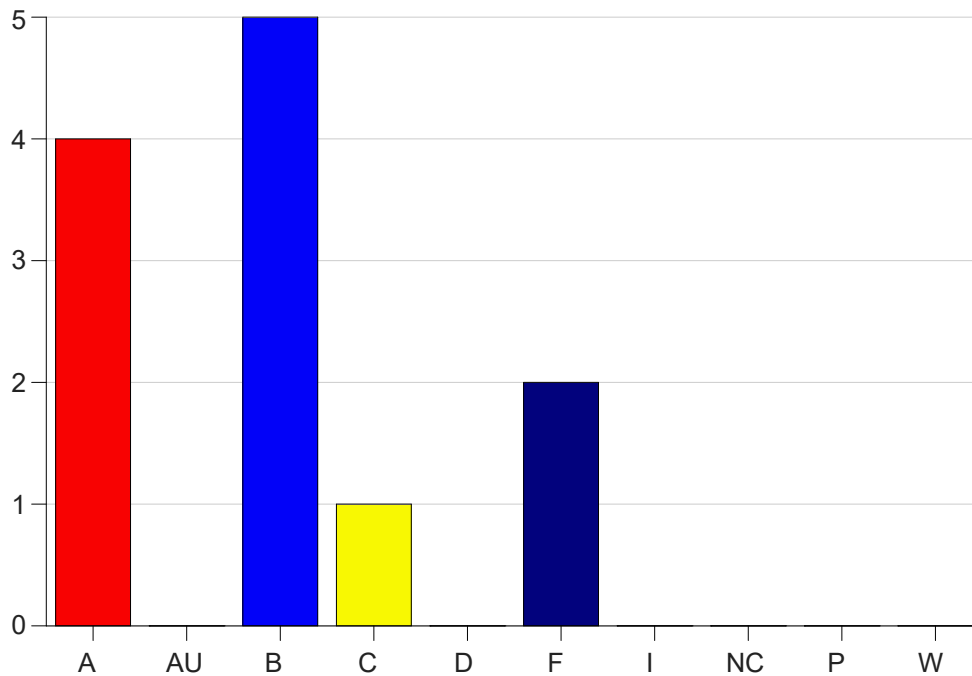

Louisiana State University Eunice

Grade Distribution by Course

2022 Fall Semester

Dec 19, 2022
10:32:25 AM

Course Work Course Number: EDCI2020

Course Work Count - All		A	AU	B	C	D	F	I	NC	P	W	Total
73	Greaud,A	4	0	5	1	0	2	0	0	0	0	12
Total		4	0	5	1	0	2	0	0	0	0	12