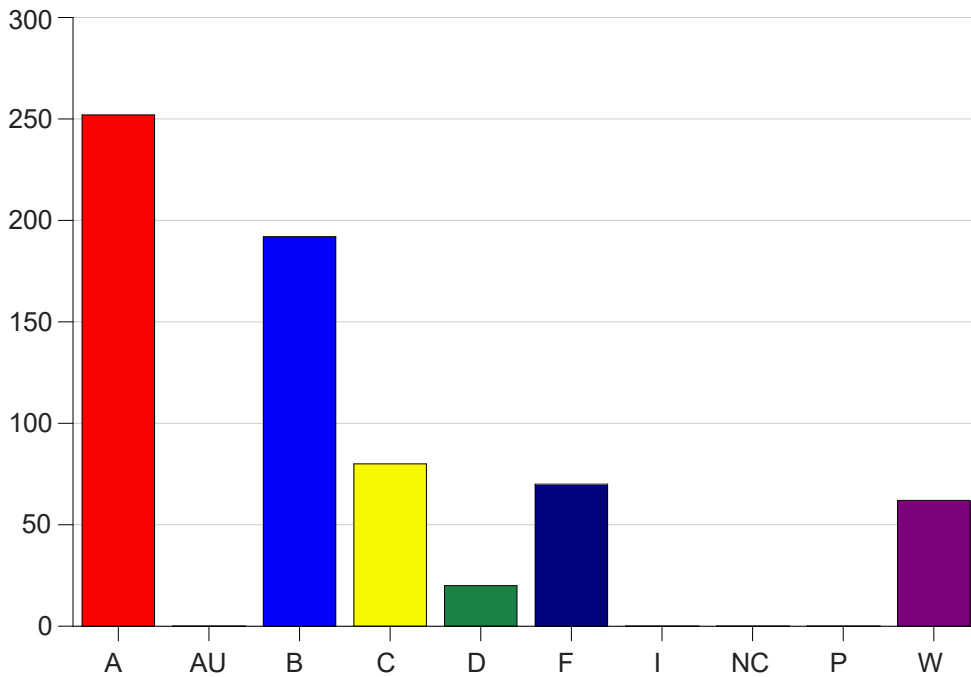

Louisiana State University Eunice

Grade Distribution by Course

2022 Fall Semester

Dec 19, 2022
10:32:25 AM

Course Work Count - All	A	AU	B	C	D	F	I	NC	P	W	Total
Total	252	0	192	80	20	70	0	0	0	62	676

Louisiana State University Eunice