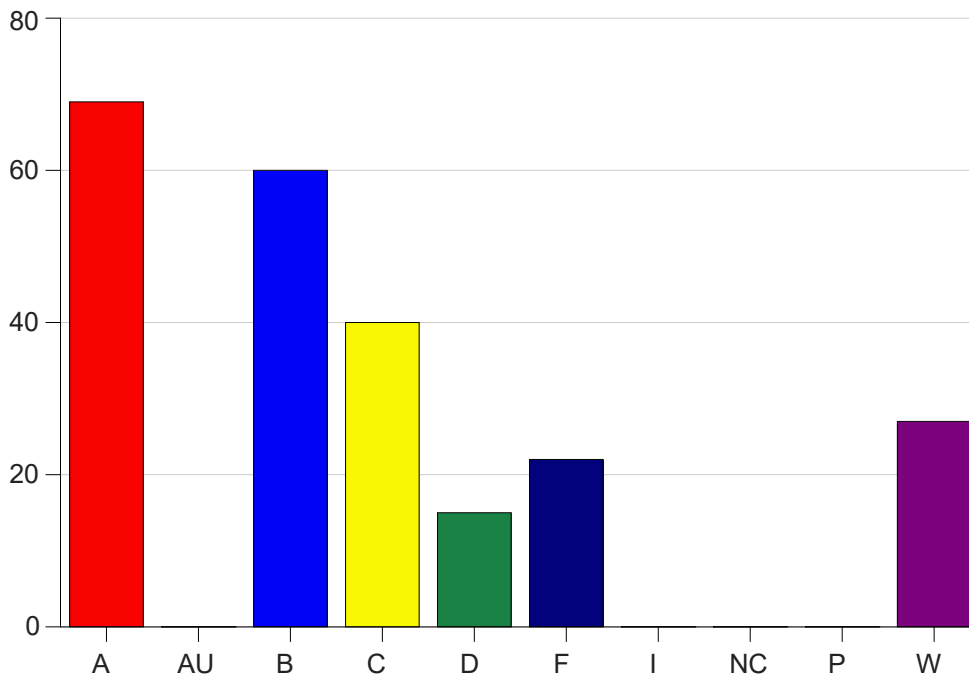

Louisiana State University Eunice

Grade Distribution by Course

2022 Fall Semester

Dec 19, 2022
10:32:25 AM

Course Work Course Number: HIST2055

Course Work Count - All		A	AU	B	C	D	F	I	NC	P	W	Total
01	Baltakis,A	7	0	15	8	7	2	0	0	0	9	48
02	Baltakis,A	1	0	6	5	3	7	0	0	0	7	29
03	Throop, V	7	0	15	14	2	4	0	0	0	6	48
21	Sellers,W	26	0	4	4	1	2	0	0	0	2	39
C1	Gaspard,R	3	0	10	5	2	1	0	0	0	2	23
C7	Throop, V	10	0	9	3	0	6	0	0	0	1	29
D1	Sellers,W	15	0	1	1	0	0	0	0	0	0	17
Total		69	0	60	40	15	22	0	0	0	27	233