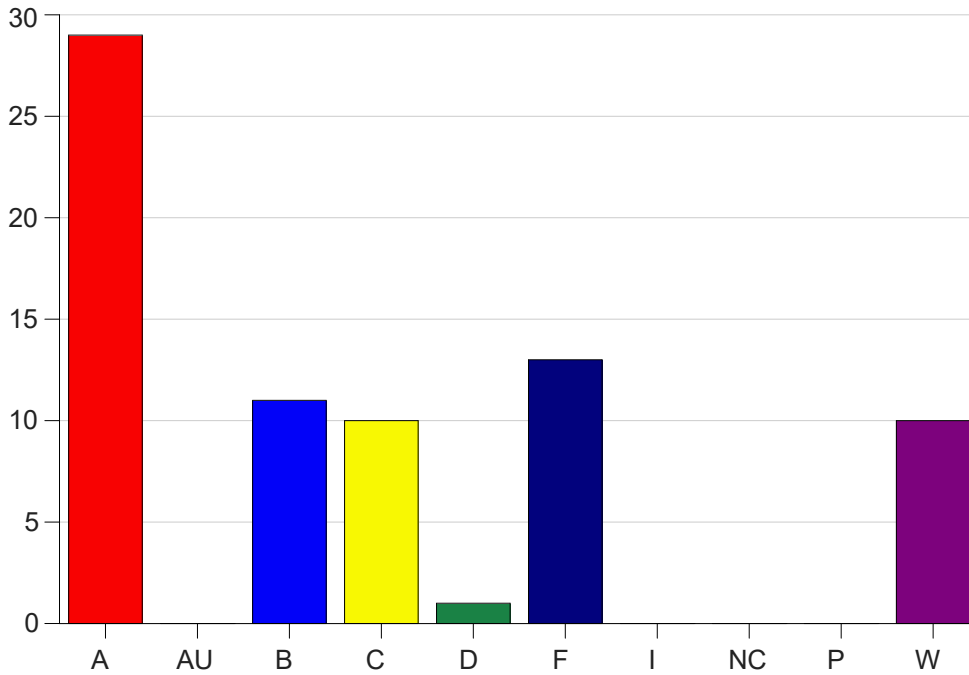

Louisiana State University Eunice

Grade Distribution by Course

2022 Fall Semester

Dec 19, 2022
10:32:25 AM

Course Work Course Number: HIST1003

Course Work Count - All		A	AU	B	C	D	F	I	NC	P	W	Total
01	Dozier, T	2	0	3	3	0	9	0	0	0	8	25
02	Throop, V	3	0	2	1	0	2	0	0	0	1	9
25	Sellers,W	24	0	6	6	1	2	0	0	0	1	40
Total		29	0	11	10	1	13	0	0	0	10	74