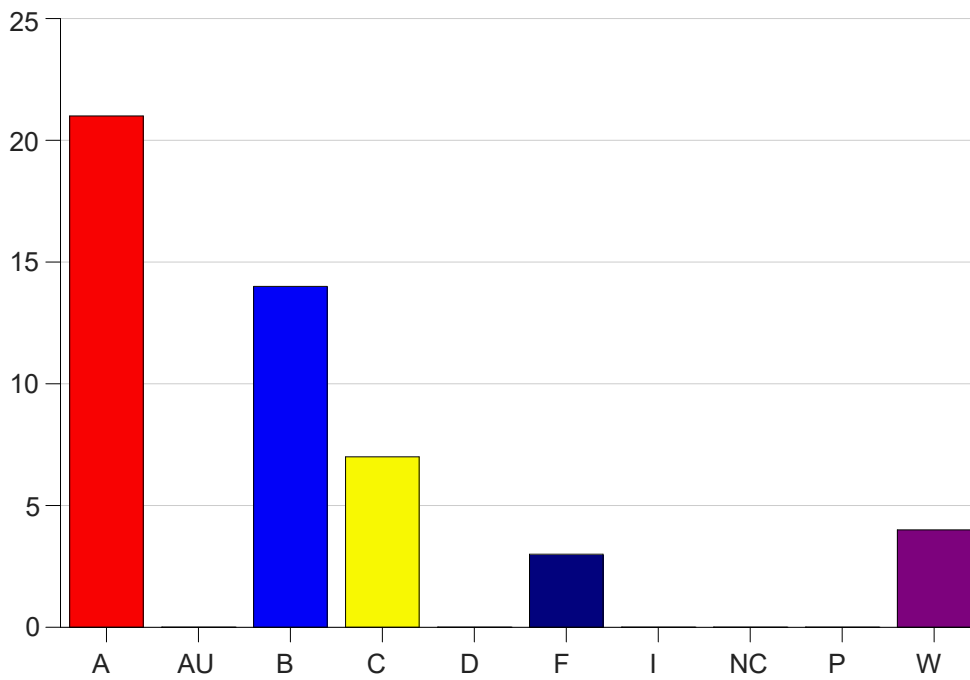

Louisiana State University Eunice

Grade Distribution by Course

2022 Fall Semester

Dec 19, 2022
10:32:25 AM

Course Work Course Number: ALLH1620

Course Work Count - All		A	AU	B	C	D	F	I	NC	P	W	Total
S1	Sweet, K	11	0	6	4	0	2	0	0	0	2	25
S2	Sweet, K	10	0	8	3	0	1	0	0	0	2	24
Total		21	0	14	7	0	3	0	0	0	4	49