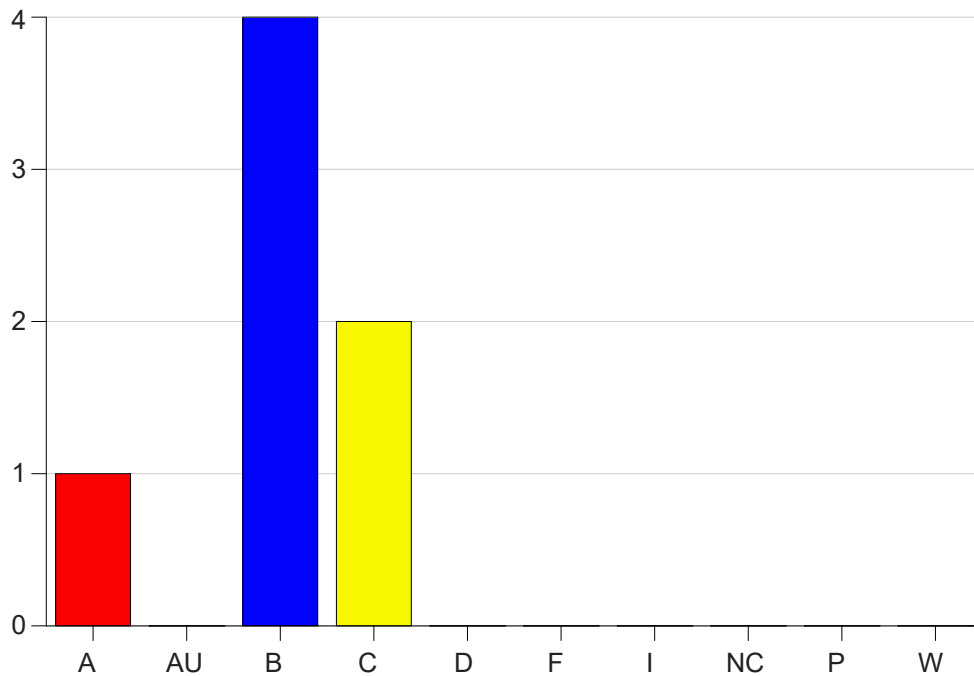

Louisiana State University Eunice

Grade Distribution by Course

2022 Fall Semester

Dec 19, 2022
10:32:25 AM

Course Work Course Number: RC 2026

Course Work Count - All		A	AU	B	C	D	F	I	NC	P	W	Total
01	Asbury,D	1	0	4	2	0	0	0	0	0	0	7
Total		1	0	4	2	0	0	0	0	0	0	7