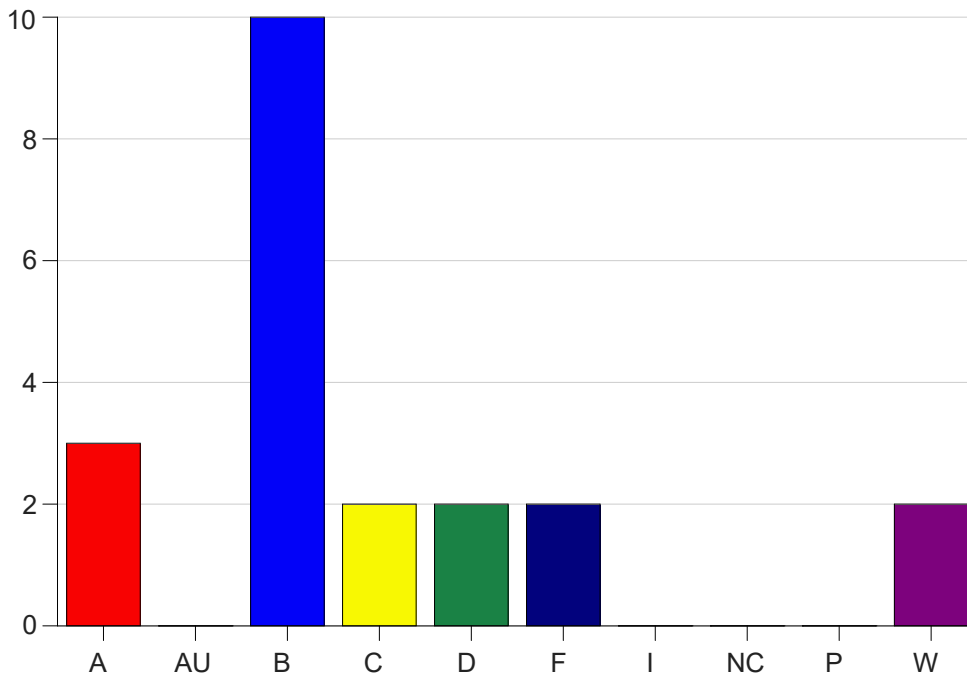

Louisiana State University Eunice

Grade Distribution by Course

2022 Fall Semester

Dec 19, 2022
10:32:25 AM

Course Work Course Number: ENGL2674

Course Work Count - All		A	AU	B	C	D	F	I	NC	P	W	Total
25	Meche,J	3	0	10	2	2	2	0	0	0	2	21
Total		3	0	10	2	2	2	0	0	0	2	21