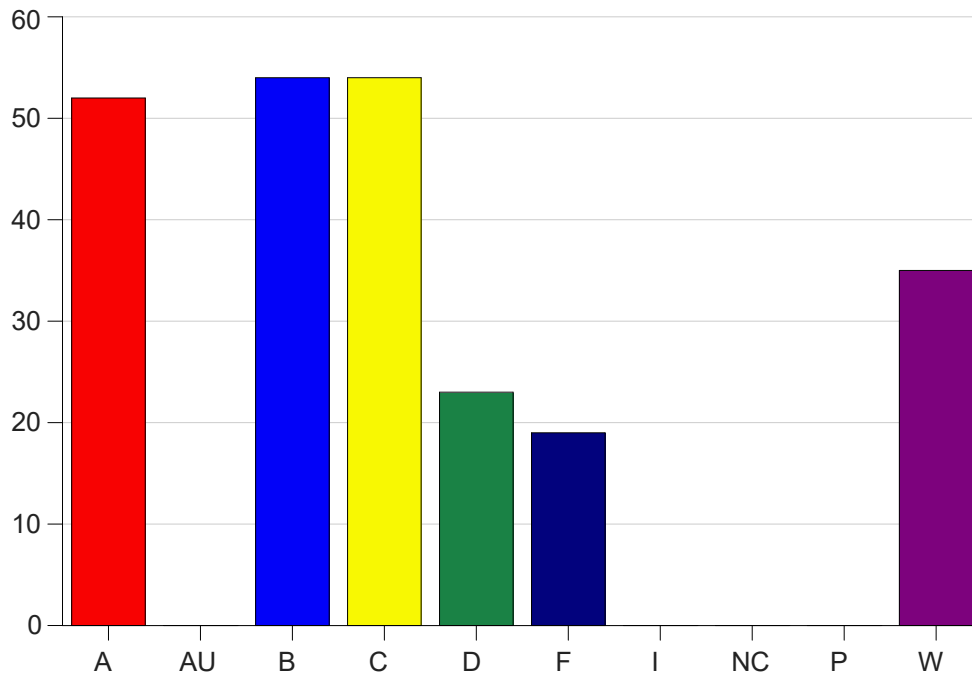

Louisiana State University Eunice

Grade Distribution by Course

2022 Fall Semester

Dec 19, 2022
10:32:25 AM

Course Work Course Number: BIOL1160

Course Work Count - All		A	AU	B	C	D	F	I	NC	P	W	Total
01	RobichauxS	39	0	34	17	3	6	0	0	0	9	108
02	Hamlin,J	7	0	8	12	11	5	0	0	0	9	52
03	Hamlin,J	6	0	12	25	9	8	0	0	0	17	77
Total		52	0	54	54	23	19	0	0	0	35	237