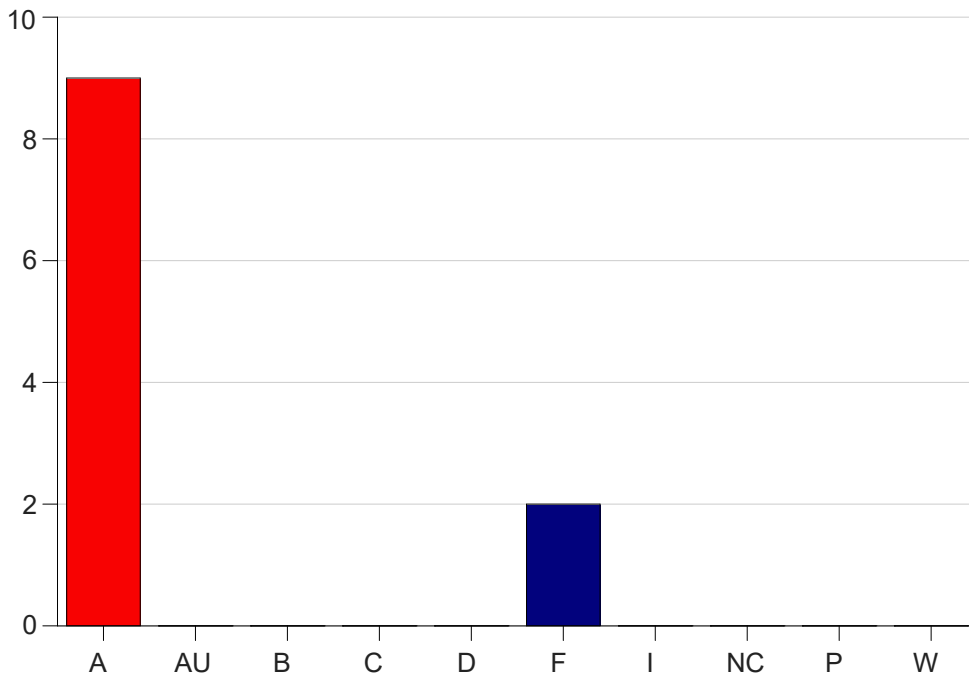

Louisiana State University Eunice

Grade Distribution by Course

2022 Fall Semester

Dec 19, 2022
10:32:25 AM

Course Work Course Number: FSCI2155

Course Work Count - All		A	AU	B	C	D	F	I	NC	P	W	Total
L6	Stack, R	9	0	0	0	0	2	0	0	0	0	11
Total		9	0	0	0	0	2	0	0	0	0	11