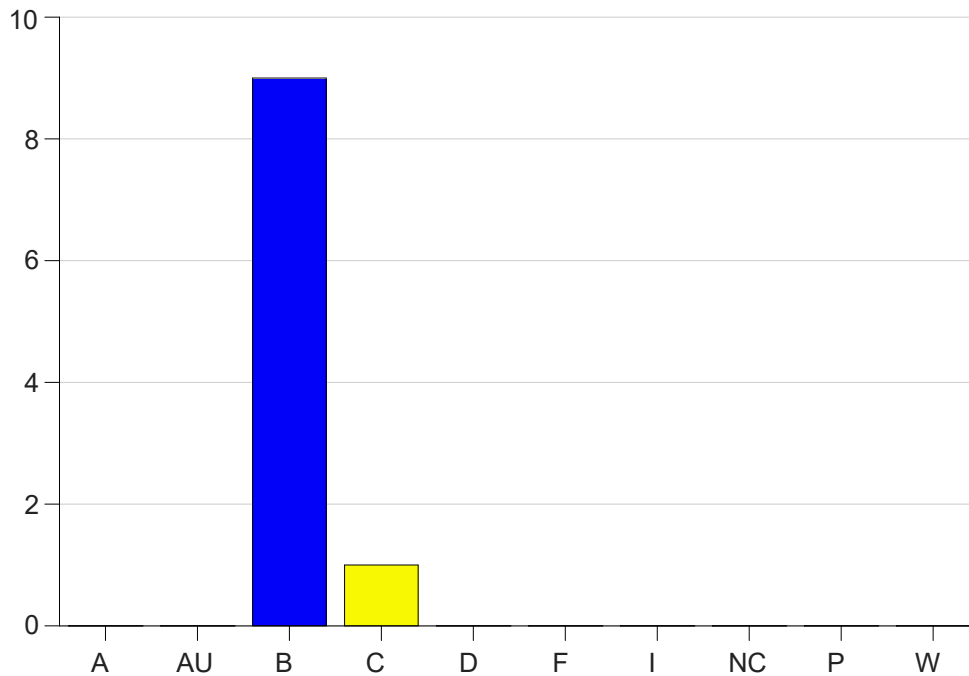

Louisiana State University Eunice

Grade Distribution by Course

2022 Fall Semester

Dec 19, 2022
10:32:25 AM

Course Work Course Number: NURS2350

Course Work Count - All		A	AU	B	C	D	F	I	NC	P	W	Total
01	Brand, C	0	0	9	1	0	0	0	0	0	0	10
Total		0	0	9	1	0	0	0	0	0	0	10