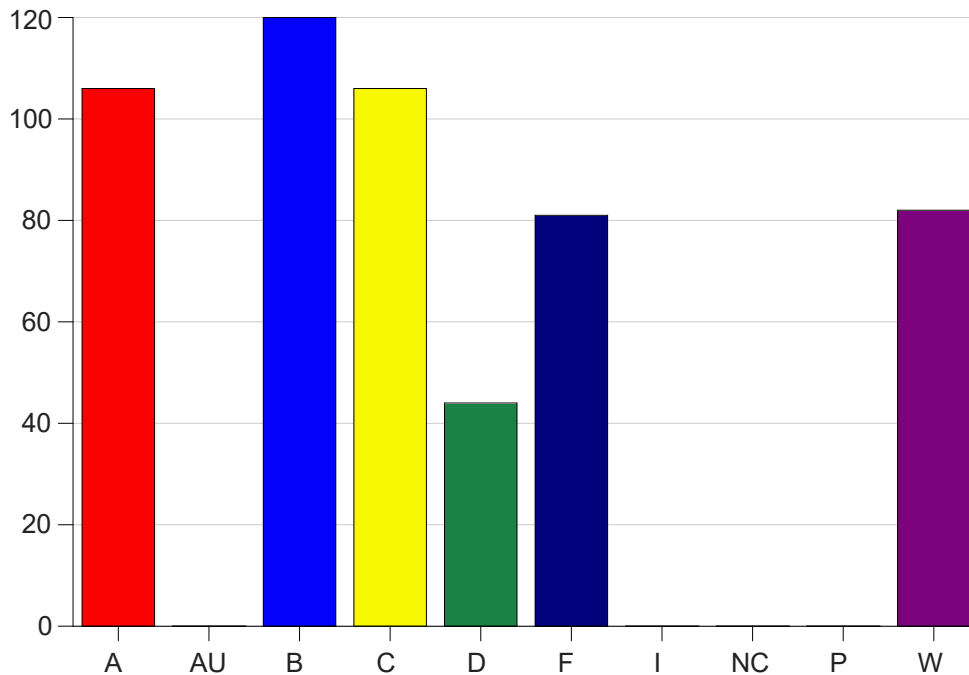

Louisiana State University Eunice

Grade Distribution by Course

2022 Fall Semester

Dec 19, 2022
10:32:25 AM

Course Work Course Number: BIOL1001

Course Work Count - All		A	AU	B	C	D	F	I	NC	P	W	Total
01	Vidrine,M	6	0	9	16	7	5	0	0	0	9	52
03	Vidrine,M	3	0	25	16	7	13	0	0	0	22	86
04	Cordes,J	17	0	29	18	2	3	0	0	0	10	79
05	Dalfrey, K	12	0	10	15	11	13	0	0	0	20	81
25	Barton, L	12	0	8	5	1	8	0	0	0	4	38
27	Dalfrey, K	10	0	5	3	4	11	0	0	0	5	38
28	FontenotJe	2	0	7	3	4	13	0	0	0	7	36
C1	Barton, L	7	0	6	10	1	9	0	0	0	2	35
D1	Barton, L	16	0	4	2	2	0	0	0	0	0	24
D2	Barton, L	15	0	9	10	3	1	0	0	0	1	39
L1	Jariel,D	6	0	8	8	2	5	0	0	0	2	31
Total		106	0	120	106	44	81	0	0	0	82	539