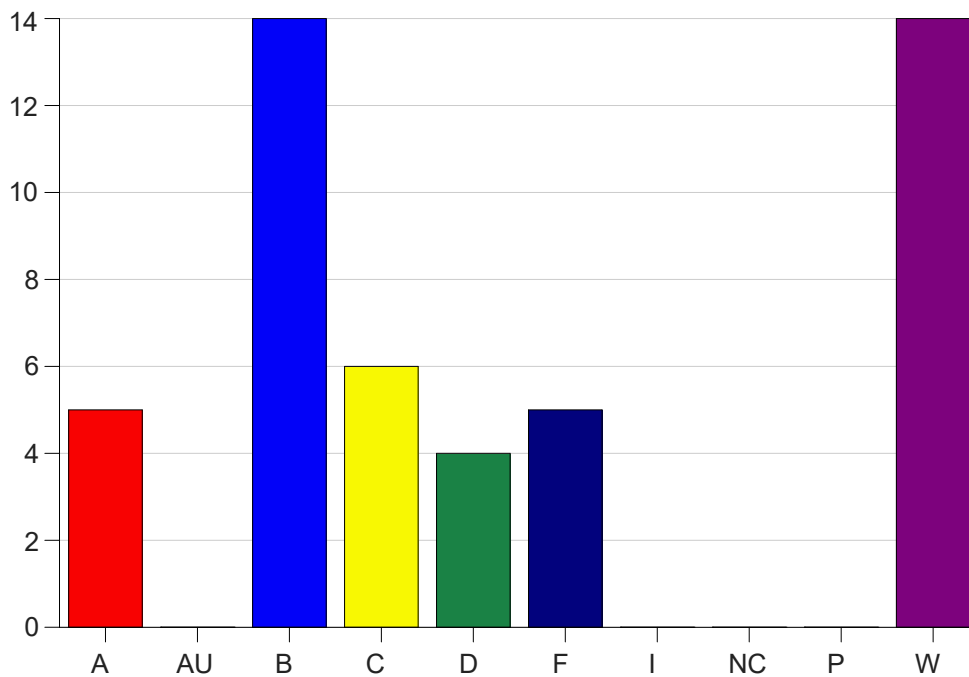

Louisiana State University Eunice

Grade Distribution by Course

2022 Fall Semester

Dec 19, 2022
10:32:25 AM

Course Work Course Number: CHEM1001

Course Work Count - All		A	AU	B	C	D	F	I	NC	P	W	Total
01	Borill, B	2	0	9	4	2	1	0	0	0	1	19
25	Rai,P	3	0	5	2	2	4	0	0	0	13	29
Total		5	0	14	6	4	5	0	0	0	14	48