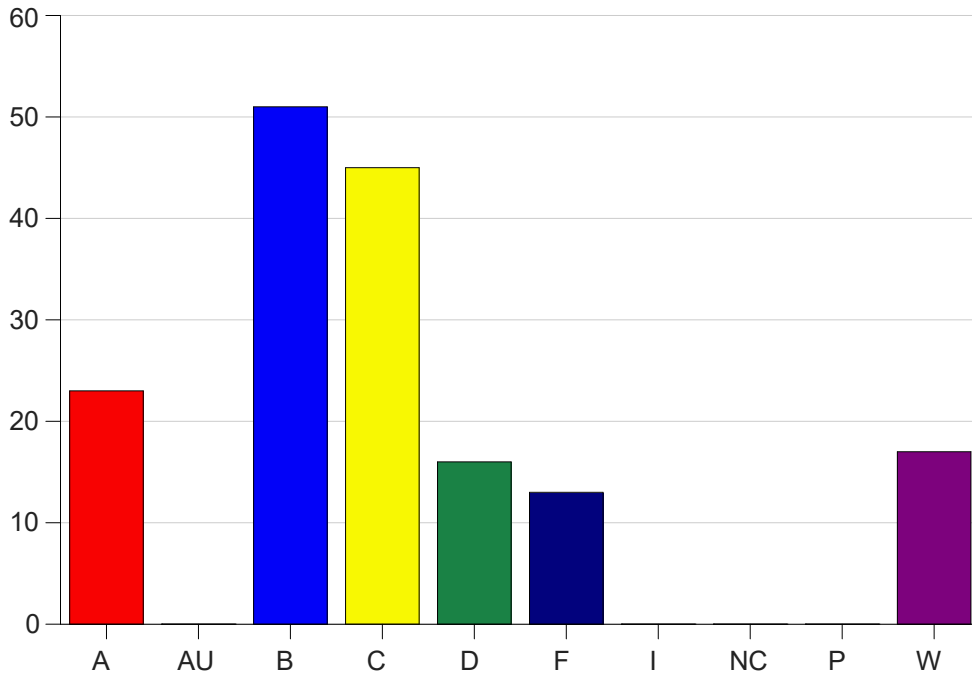

Louisiana State University Eunice

Grade Distribution by Course

2022 Fall Semester

Dec 19, 2022
10:32:25 AM

Course Work Course Number: MATH1425

Course Work Count - All		A	AU	B	C	D	F	I	NC	P	W	Total
01	Miller, C	6	0	8	9	1	2	0	0	0	2	28
03	Dunlap,A	8	0	12	9	5	0	0	0	0	1	35
04	Henry, H	6	0	11	10	5	2	0	0	0	3	37
25	Vidrine, E	2	0	17	9	3	3	0	0	0	7	41
L6	Vidrine, E	1	0	3	8	2	6	0	0	0	4	24
Total		23	0	51	45	16	13	0	0	0	17	165