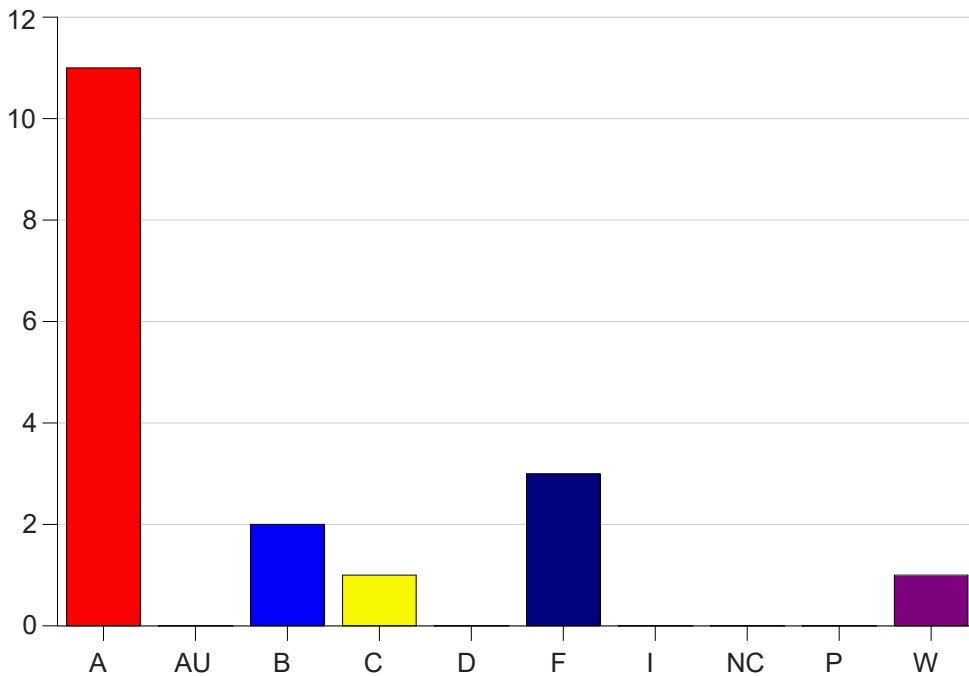

Louisiana State University Eunice

Grade Distribution by Course

2022 Fall Semester

Dec 19, 2022
10:32:25 AM

Course Work Course Number: CJ 2133

Course Work Count - All		A	AU	B	C	D	F	I	NC	P	W	Total
L6	Herko, J	11	0	2	1	0	3	0	0	0	1	18
Total		11	0	2	1	0	3	0	0	0	1	18