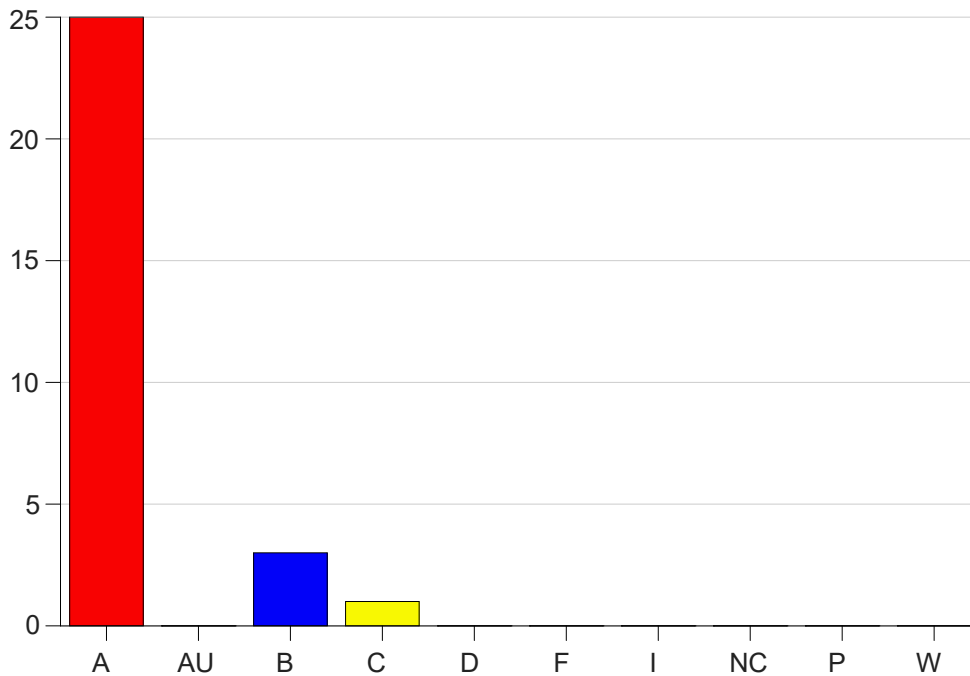

Louisiana State University Eunice

Grade Distribution by Course

2022 Fall Semester

Dec 19, 2022
10:32:25 AM

Course Work Course Number: RADT1092

Course Work Count - All		A	AU	B	C	D	F	I	NC	P	W	Total
91	Sonnier,A	25	0	3	1	0	0	0	0	0	0	29
Total		25	0	3	1	0	0	0	0	0	0	29