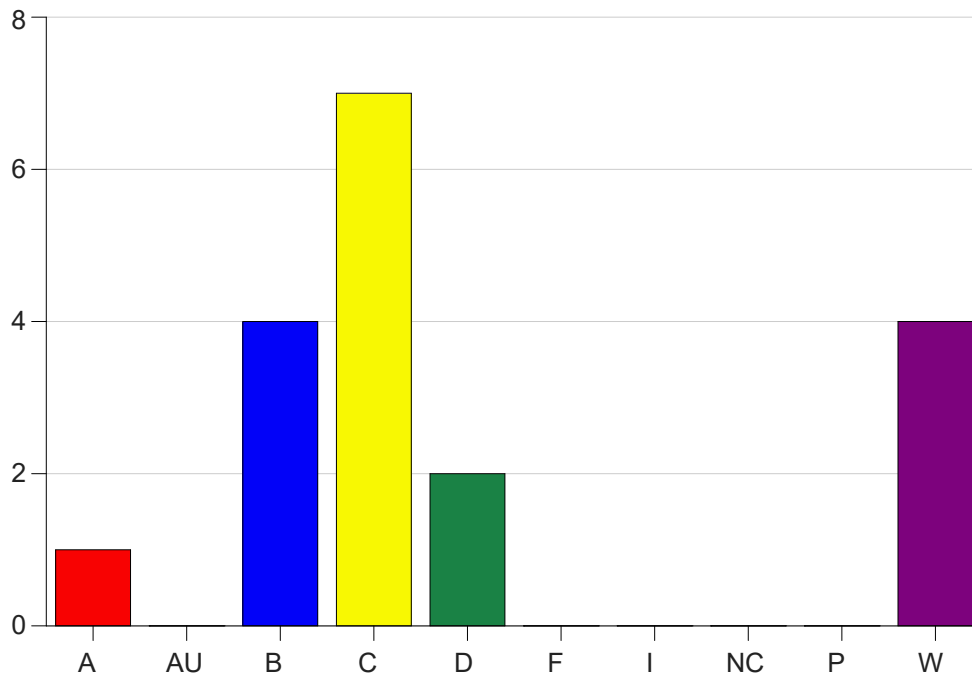

Louisiana State University Eunice

Grade Distribution by Course

2022 Fall Semester

Dec 19, 2022
10:32:25 AM

Course Work Course Number: MATH1550

Course Work Count - All		A	AU	B	C	D	F	I	NC	P	W	Total
01	Dunlap,A	1	0	4	7	2	0	0	0	0	4	18
Total		1	0	4	7	2	0	0	0	0	4	18