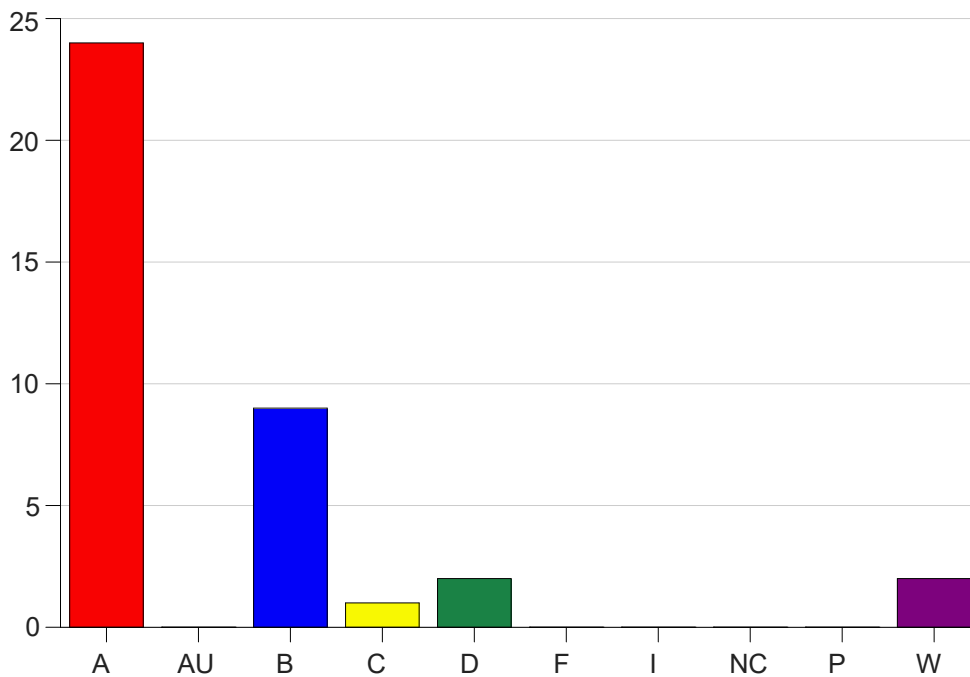

Louisiana State University Eunice

Grade Distribution by Course

2022 Fall Semester

Dec 19, 2022
10:32:25 AM

Course Work Course Number: CMST2060

Course Work Count - All		A	AU	B	C	D	F	I	NC	P	W	Total
01	Dick, S	6	0	6	1	0	0	0	0	0	0	13
05	Eldredge,J	18	0	3	0	2	0	0	0	0	2	25
Total		24	0	9	1	2	0	0	0	0	2	38