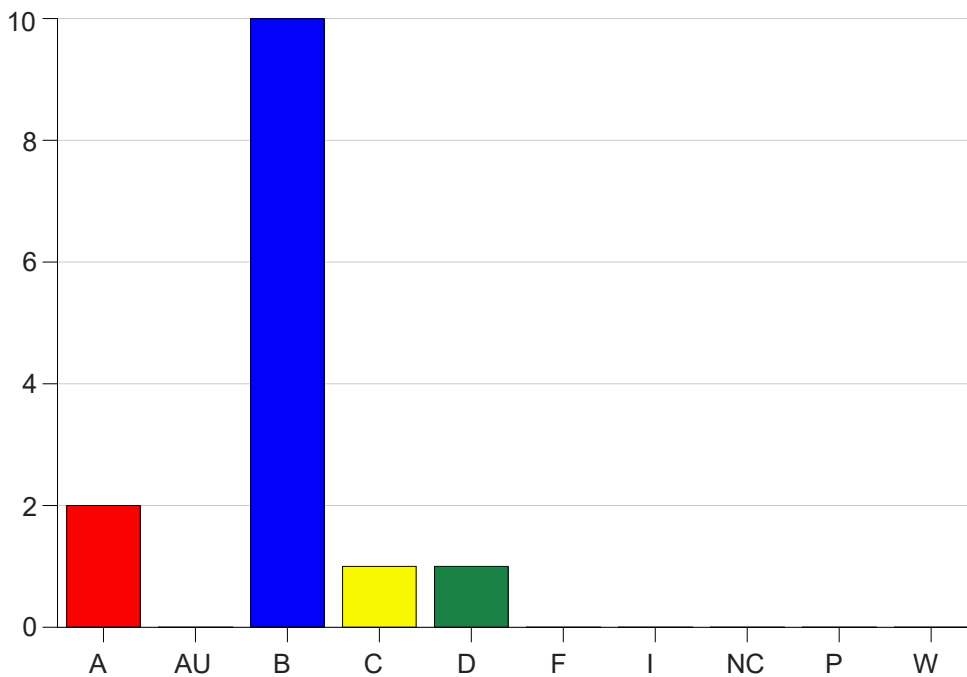

Louisiana State University Eunice

Grade Distribution by Course

2022 Fall Semester

Dec 19, 2022
10:32:25 AM

Course Work Course Number: SURT1103

Course Work Count - All		A	AU	B	C	D	F	I	NC	P	W	Total
90	Kopp, R	2	0	5	0	0	0	0	0	0	0	7
91	Guillory, K	0	0	5	1	1	0	0	0	0	0	7
Total		2	0	10	1	1	0	0	0	0	0	14