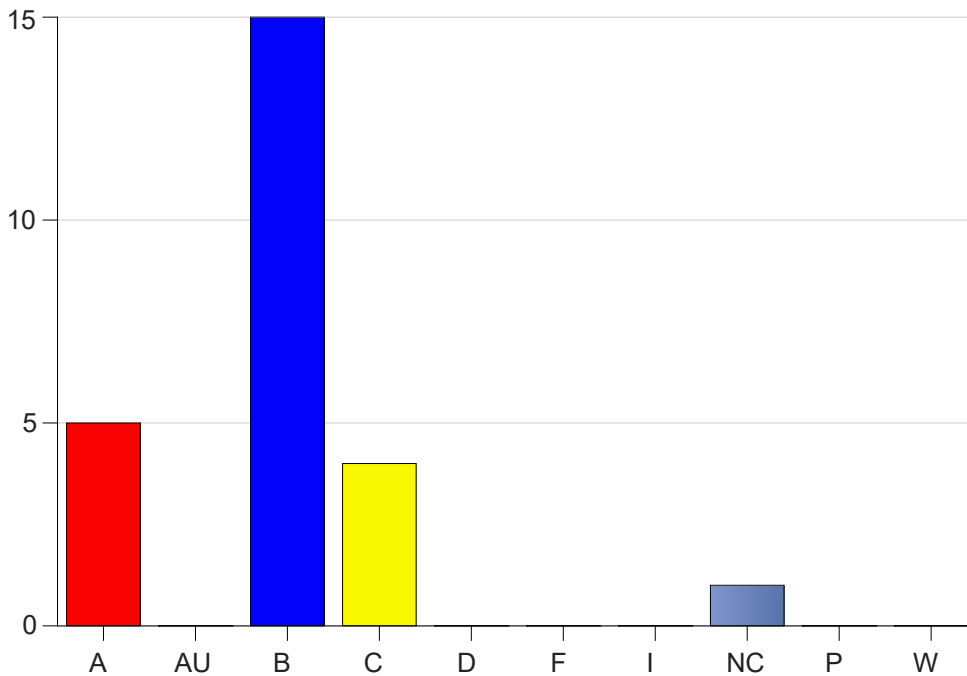

Louisiana State University Eunice

Grade Distribution by Course

2022 Fall Semester

Dec 19, 2022
10:32:25 AM

Course Work Course Number: NURS2532

Course Work Count - All		A	AU	B	C	D	F	I	NC	P	W	Total
25	LaFleur,L	5	0	15	4	0	0	0	1	0	0	25
Total		5	0	15	4	0	0	0	1	0	0	25