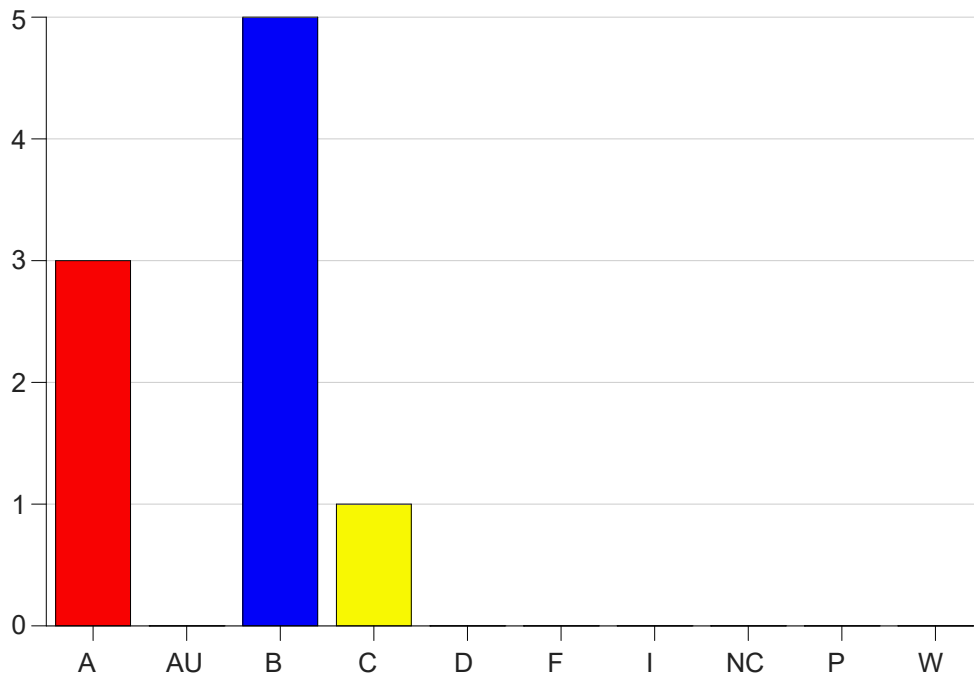

Louisiana State University Eunice

Grade Distribution by Course

2022 Fall Semester

Dec 19, 2022
10:32:25 AM

Course Work Course Number: ALLH2635

Course Work Count - All		A	AU	B	C	D	F	I	NC	P	W	Total
S1	Sweet, K	3	0	5	1	0	0	0	0	0	0	9
Total		3	0	5	1	0	0	0	0	0	0	9