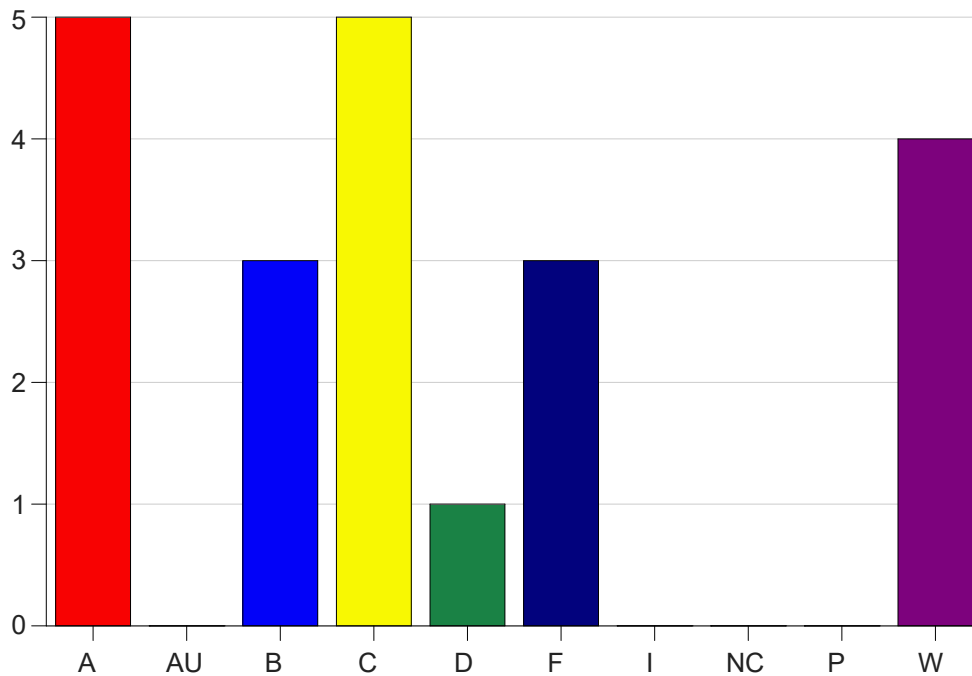

Louisiana State University Eunice

Grade Distribution by Course

2022 Fall Semester

Dec 19, 2022
10:32:25 AM

Course Work Course Number: PHSC1001

Course Work Count - All		A	AU	B	C	D	F	I	NC	P	W	Total
01	Jacob, K	5	0	3	5	1	3	0	0	0	4	21
Total		5	0	3	5	1	3	0	0	0	4	21