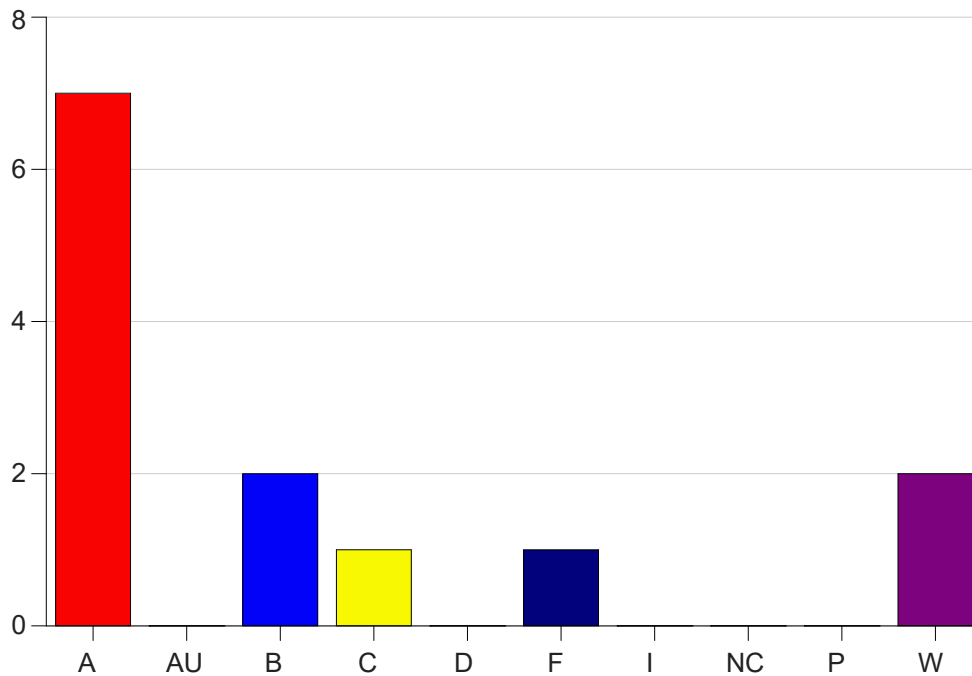

Louisiana State University Eunice

Grade Distribution by Course

2022 Fall Semester

Dec 19, 2022
10:32:25 AM

Course Work Course Number: ANTH1003

Course Work Count - All		A	AU	B	C	D	F	I	NC	P	W	Total
20	McWhorte,J	7	0	2	1	0	1	0	0	0	2	13
Total		7	0	2	1	0	1	0	0	0	2	13