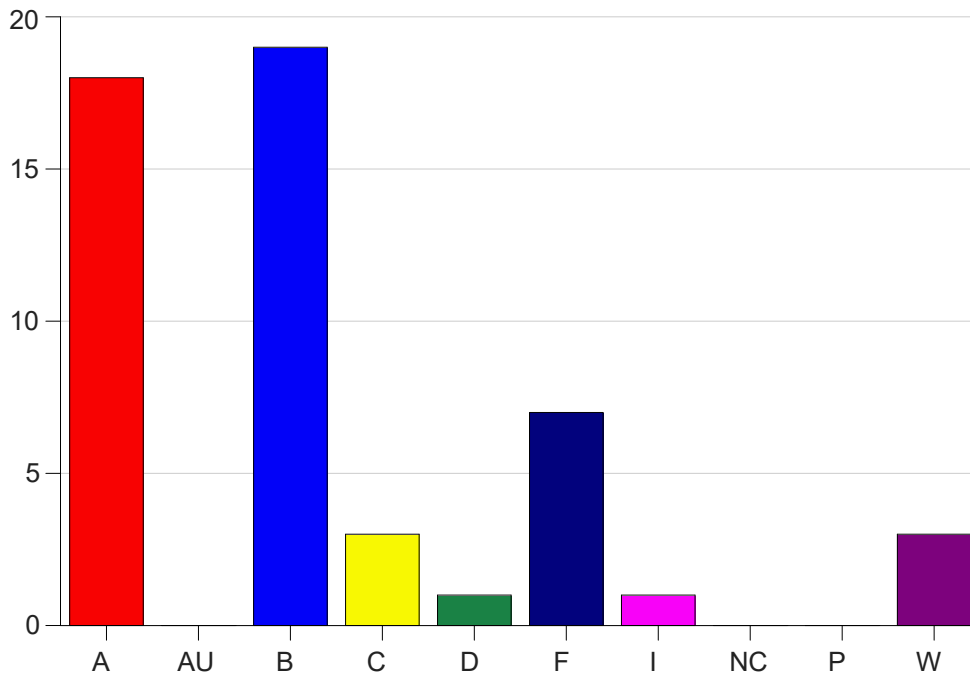

Louisiana State University Eunice

Grade Distribution by Course

2022 Fall Semester

Dec 19, 2022
10:32:25 AM

Course Work Course Number: ALLH1200

Course Work Count - All		A	AU	B	C	D	F	I	NC	P	W	Total
25	Massy,J	11	0	8	0	1	4	0	0	0	1	25
S1	Sweet, K	2	0	3	3	0	1	1	0	0	0	10
S2	Massy,J	5	0	8	0	0	2	0	0	0	2	17
Total		18	0	19	3	1	7	1	0	0	3	52