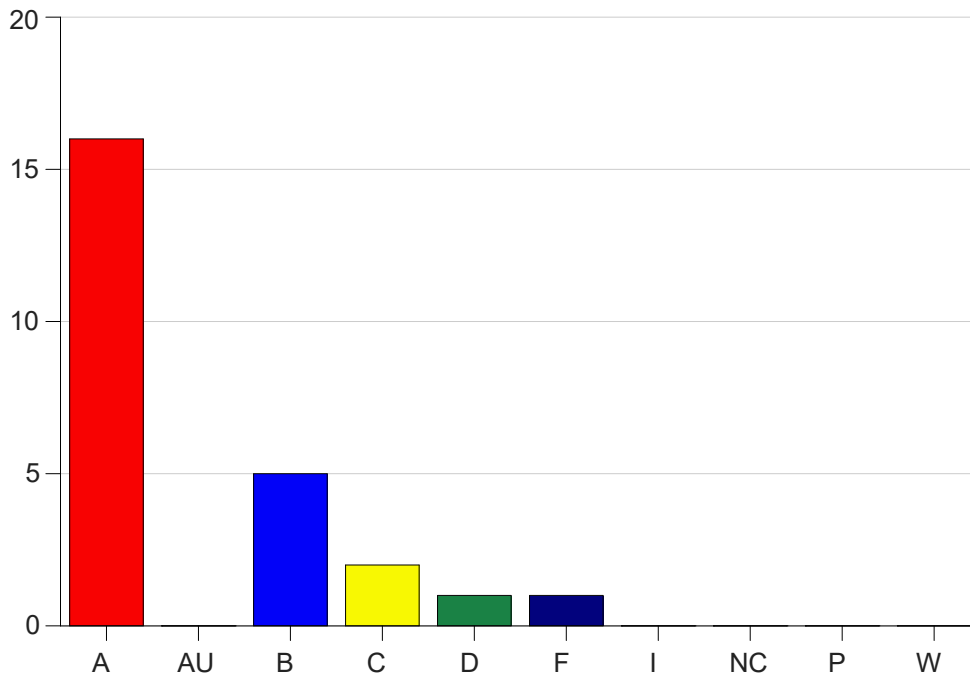

Louisiana State University Eunice

Grade Distribution by Course

2022 Fall Semester

Dec 19, 2022
10:32:25 AM

Course Work Course Number: PSYC2076

Course Work Count - All		A	AU	B	C	D	F	I	NC	P	W	Total
25	Ford, S	16	0	5	2	1	1	0	0	0	0	25
Total		16	0	5	2	1	1	0	0	0	0	25