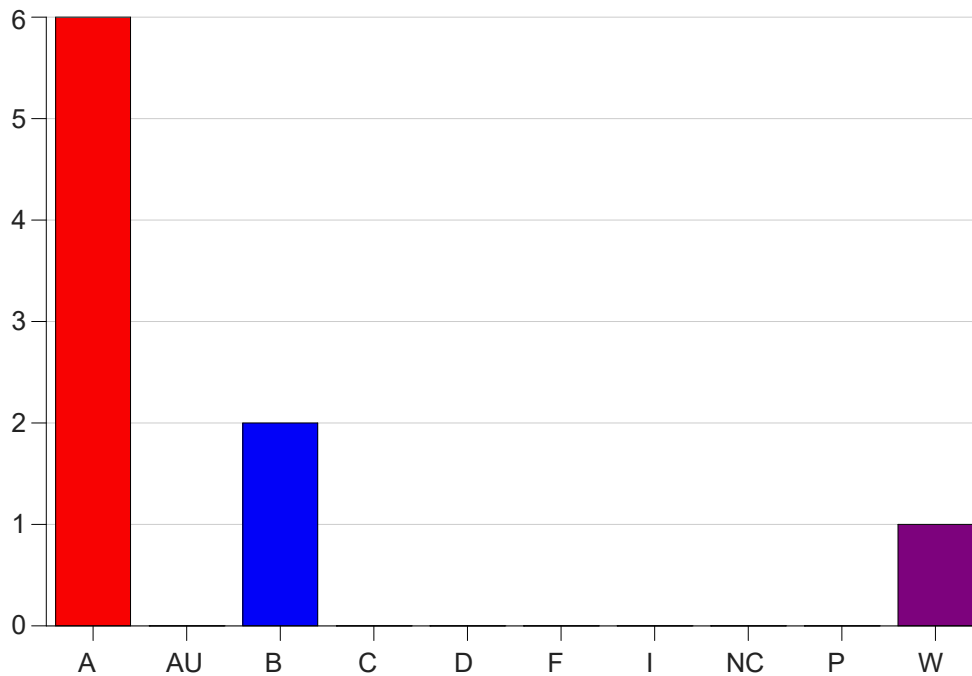

Louisiana State University Eunice

Grade Distribution by Course

2022 Fall Semester

Dec 19, 2022
10:32:25 AM

Course Work Course Number: DMS 1003

Course Work Count - All		A	AU	B	C	D	F	I	NC	P	W	Total
01	Thibodea,B	6	0	2	0	0	0	0	0	0	1	9
Total		6	0	2	0	0	0	0	0	0	1	9