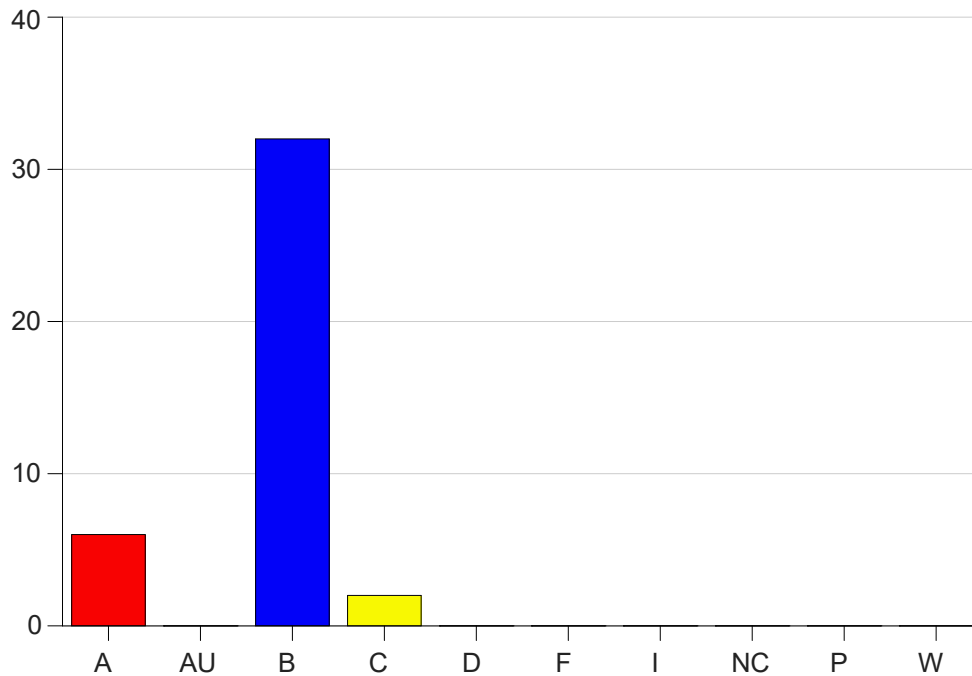

Louisiana State University Eunice

Grade Distribution by Course

2022 Fall Semester

Dec 19, 2022
10:32:25 AM

Course Work Course Number: NURS2430

Course Work Count - All		A	AU	B	C	D	F	I	NC	P	W	Total
01	Moore, B	6	0	32	2	0	0	0	0	0	0	40
Total		6	0	32	2	0	0	0	0	0	0	40