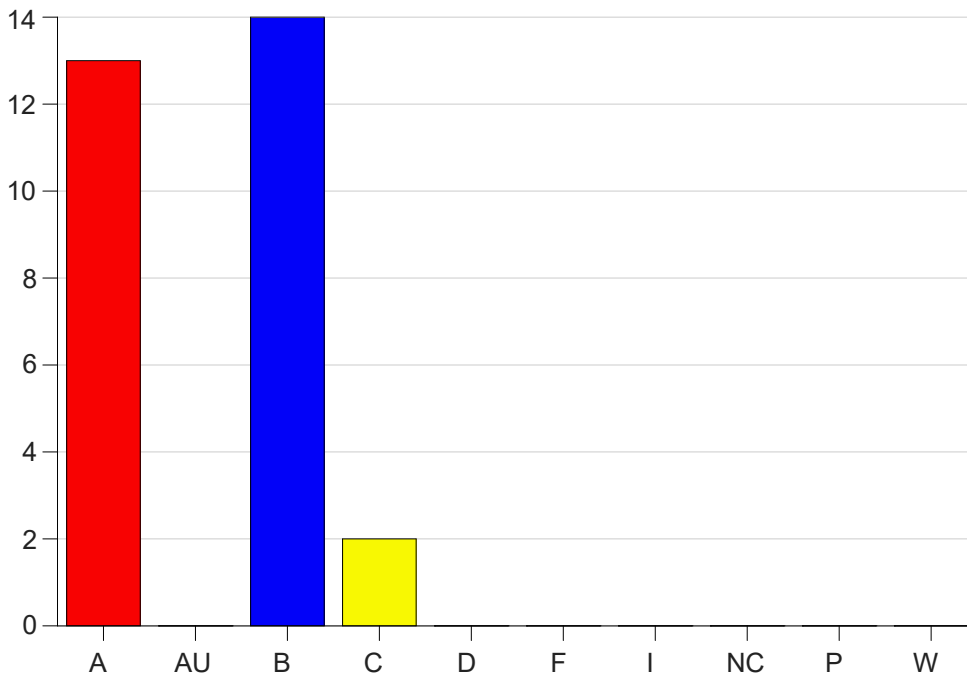

Louisiana State University Eunice

Grade Distribution by Course

2022 Fall Semester

Dec 19, 2022
10:32:25 AM

Course Work Course Number: RADT1021

Course Work Count - All		A	AU	B	C	D	F	I	NC	P	W	Total
01	RodriguezE	13	0	14	2	0	0	0	0	0	0	29
Total		13	0	14	2	0	0	0	0	0	0	29