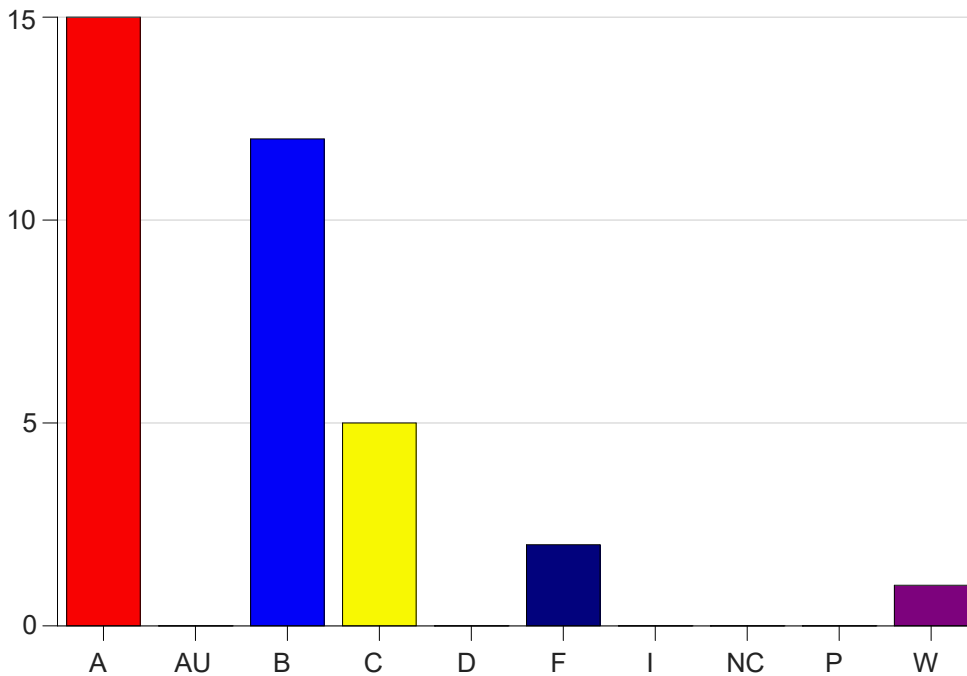

Louisiana State University Eunice

Grade Distribution by Course

2022 Fall Semester

Dec 19, 2022
10:32:25 AM

Course Work Course Number: ENGL2072

Course Work Count - All		A	AU	B	C	D	F	I	NC	P	W	Total
L6	Fontenot,B	15	0	12	5	0	2	0	0	0	1	35
Total		15	0	12	5	0	2	0	0	0	1	35