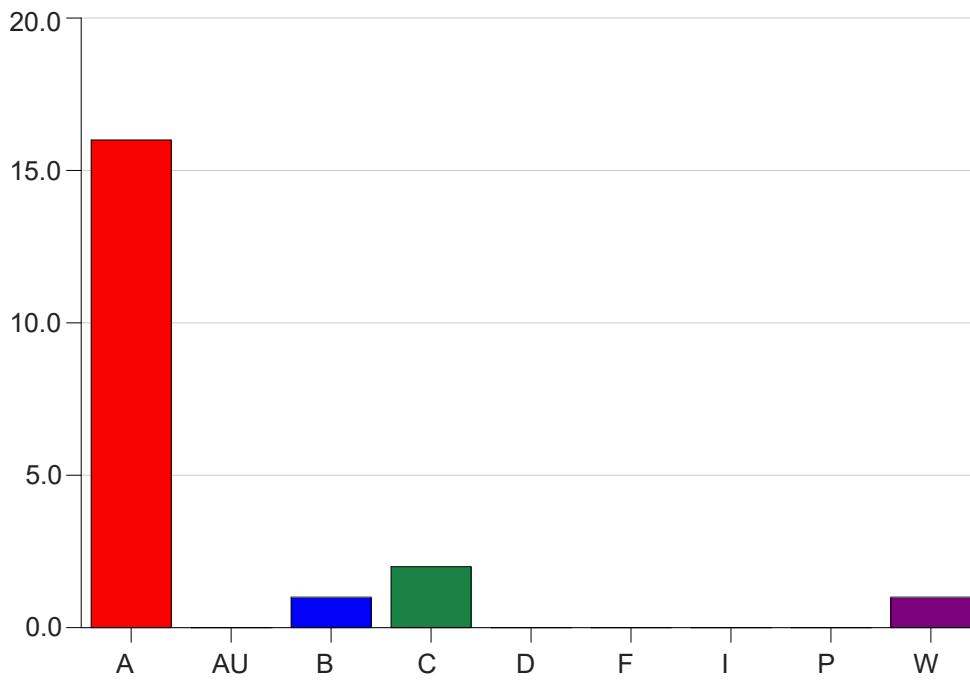

Louisiana State University Eunice Grade Distribution by Instructor 2022 Winter Intersession

Jan 17, 2023
2:34:08 PM

Faculty Full Name (Last, First): Cavell, Maura

		A	AU	B	C	D	F	I	P	W	Total
ENGL2022	20	16	0	1	2	0	0	0	0	1	20
	Total	16	0	1	2	0	0	0	0	1	20
Total		16	0	1	2	0	0	0	0	1	20

Louisiana State University Eunice Grade Distribution by Instructor 2022 Winter Intersession

Jan 17, 2023
2:34:08 PM

Faculty Full Name (Last, First): Jariel, Domingo M.

		A	AU	B	C	D	F	I	P	W	Total
BIOL1001	20	2	0	7	0	0	0	0	0	0	9
	Total	2	0	7	0	0	0	0	0	0	9
BIOL1002	20	1	0	3	0	0	0	0	0	0	4
	Total	1	0	3	0	0	0	0	0	0	4
Total		3	0	10	0	0	0	0	0	0	13