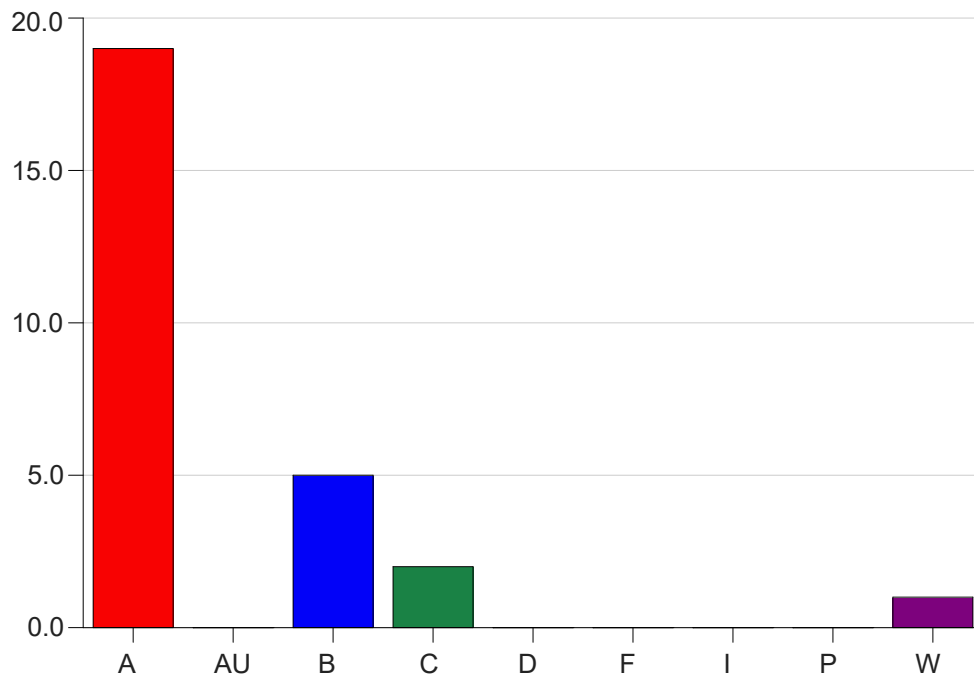

Louisiana State University Eunice Grade Distribution by Instructor 2022 Winter Intersession

Jan 17, 2023
2:34:08 PM

Faculty Full Name (Last, First): Jariel, Domingo M.

		A	AU	B	C	D	F	I	P	W	Total
BIOL1001	20	2	0	7	0	0	0	0	0	0	9
	Total	2	0	7	0	0	0	0	0	0	9
BIOL1002	20	1	0	3	0	0	0	0	0	0	4
	Total	1	0	3	0	0	0	0	0	0	4
Total		3	0	10	0	0	0	0	0	0	13

Louisiana State University Eunice Grade Distribution by Instructor 2022 Winter Intersession

Jan 17, 2023
2:34:08 PM

Faculty Full Name (Last, First): Jones, Clinton

		A	AU	B	C	D	F	I	P	W	Total
MUS 1751	20	19	0	5	2	0	0	0	0	1	27
	Total	19	0	5	2	0	0	0	0	1	27
Total		19	0	5	2	0	0	0	0	1	27