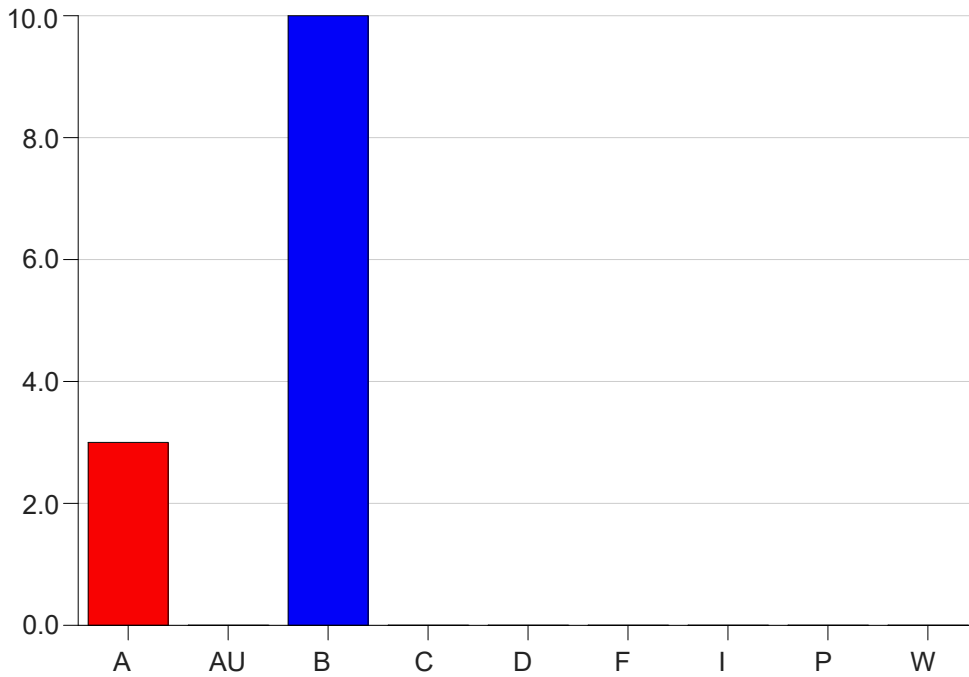

Louisiana State University Eunice Grade Distribution by Instructor 2022 Winter Intersession

Jan 17, 2023
2:34:08 PM

Faculty Full Name (Last, First): Jariel, Domingo M.

		A	AU	B	C	D	F	I	P	W	Total
BIOL1001	20	2	0	7	0	0	0	0	0	0	9
	Total	2	0	7	0	0	0	0	0	0	9
BIOL1002	20	1	0	3	0	0	0	0	0	0	4
	Total	1	0	3	0	0	0	0	0	0	4
Total		3	0	10	0	0	0	0	0	0	13