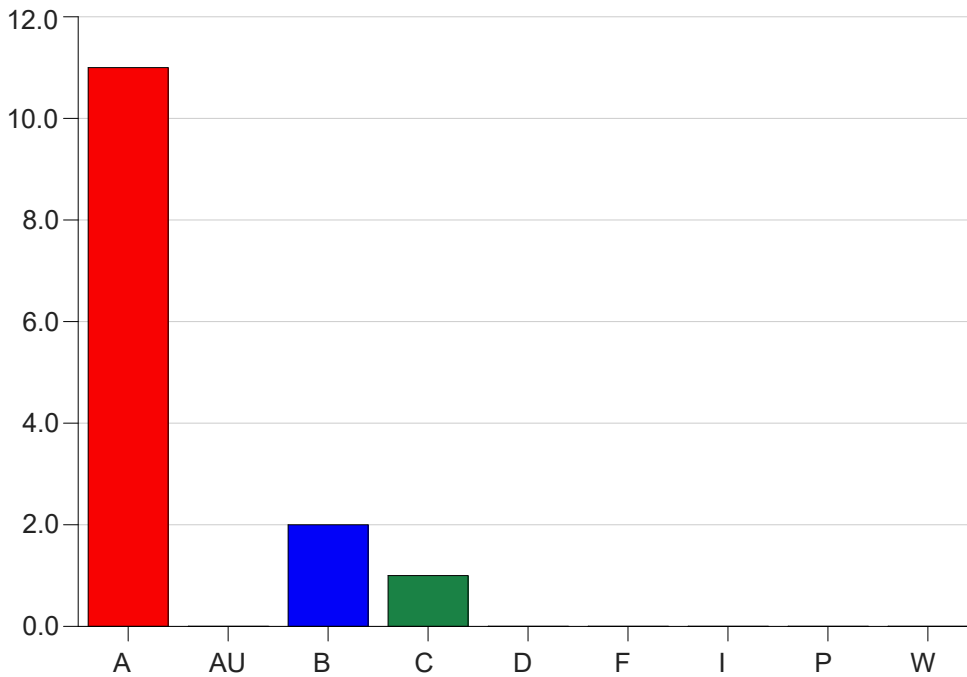

Louisiana State University Eunice Grade Distribution by Instructor 2021 Winter Intersession

Jan 14, 2022
11:32:48 AM

Faculty Full Name (Last, First): Jariel, Domingo M.

		A	AU	B	C	D	F	I	P	W	Total
BIOL1001	20	6	0	1	5	0	0	0	0	0	12
	Total	6	0	1	5	0	0	0	0	0	12
Total		6	0	1	5	0	0	0	0	0	12

Louisiana State University Eunice Grade Distribution by Instructor 2021 Winter Intersession

Jan 14, 2022
11:32:48 AM

Faculty Full Name (Last, First): Jones, Clinton

		A	AU	B	C	D	F	I	P	W	Total
MUS 1751	20	11	0	2	1	0	0	0	0	0	14
	Total	11	0	2	1	0	0	0	0	0	14
Total		11	0	2	1	0	0	0	0	0	14