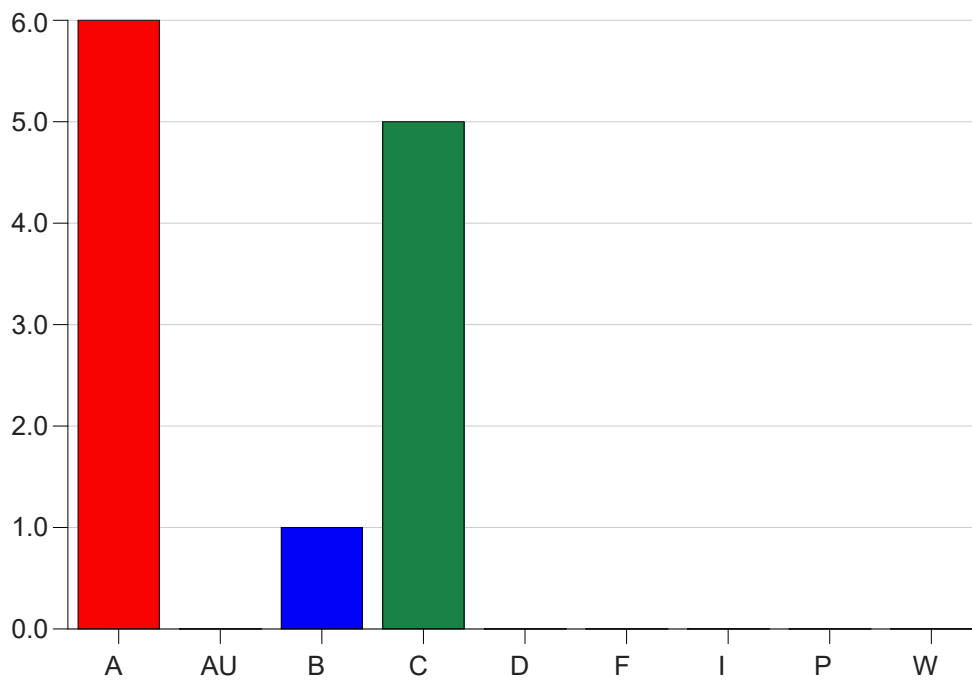

Louisiana State University Eunice Grade Distribution by Instructor 2021 Winter Intersession

Jan 14, 2022
11:32:48 AM

Faculty Full Name (Last, First): Cavell, Maura

		A	AU	B	C	D	F	I	P	W	Total
ENGL2022	20	17	0	1	0	0	0	0	0	0	18
	Total	17	0	1	0	0	0	0	0	0	18
Total		17	0	1	0	0	0	0	0	0	18

Louisiana State University Eunice Grade Distribution by Instructor 2021 Winter Intersession

Jan 14, 2022
11:32:48 AM

Faculty Full Name (Last, First): Jariel, Domingo M.

		A	AU	B	C	D	F	I	P	W	Total
BIOL1001	20	6	0	1	5	0	0	0	0	0	12
	Total	6	0	1	5	0	0	0	0	0	12
Total		6	0	1	5	0	0	0	0	0	12