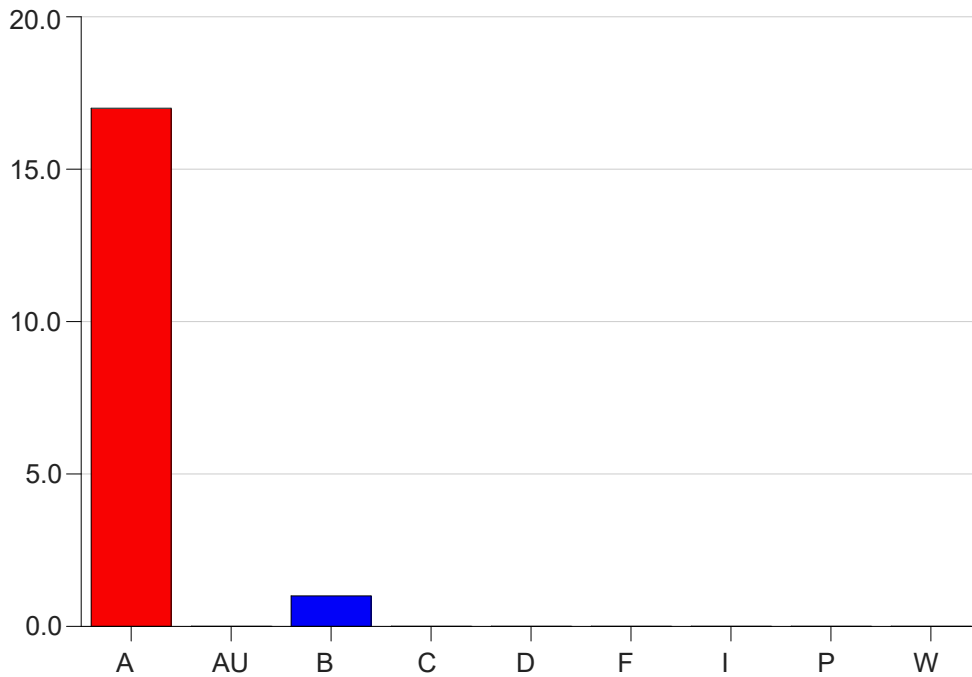

Louisiana State University Eunice Grade Distribution by Instructor 2021 Winter Intersession

Jan 14, 2022
11:32:48 AM

Faculty Full Name (Last, First): Cavell, Maura

		A	AU	B	C	D	F	I	P	W	Total
ENGL2022	20	17	0	1	0	0	0	0	0	0	18
	Total	17	0	1	0	0	0	0	0	0	18
Total		17	0	1	0	0	0	0	0	0	18