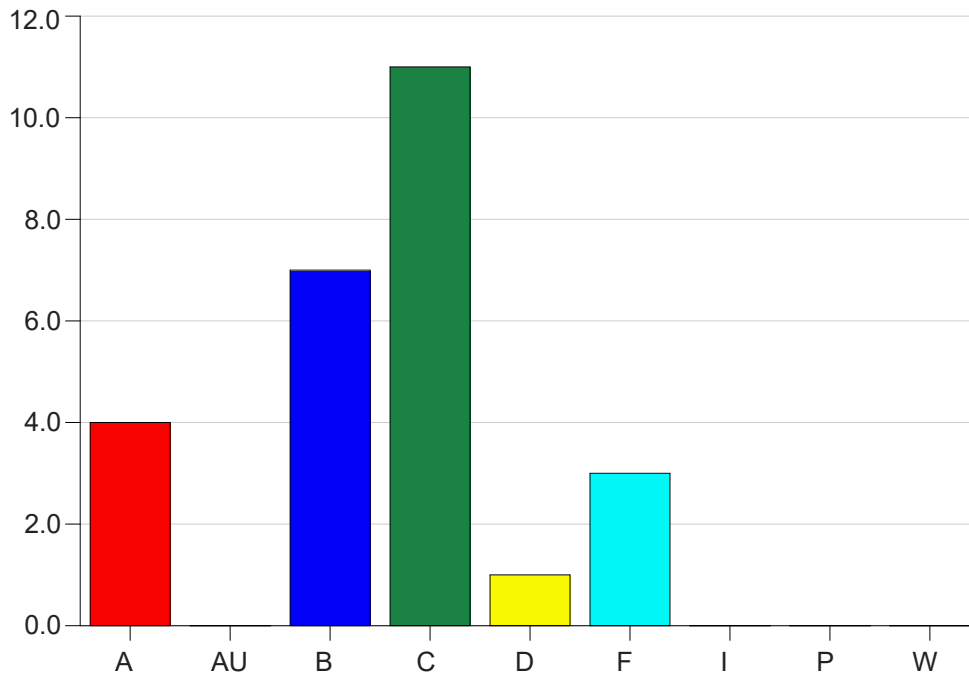

Louisiana State University Eunice

Grade Distribution by Instructor

2020 Summer Semester

Nov 16, 2020
9:23:03 AM

Faculty Full Name (Last, First): Asbury, David Ryan

		A	AU	B	C	D	F	I	P	W	Total
ALLH1023	25	1	0	3	1	1	0	0	0	0	6
	Total	1	0	3	1	1	0	0	0	0	6
ALLH1800	25	3	0	4	4	0	3	0	0	0	14
	Total	3	0	4	4	0	3	0	0	0	14
RC 2020	92	0	0	0	6	0	0	0	0	0	6
	Total	0	0	0	6	0	0	0	0	0	6
Total		4	0	7	11	1	3	0	0	0	26