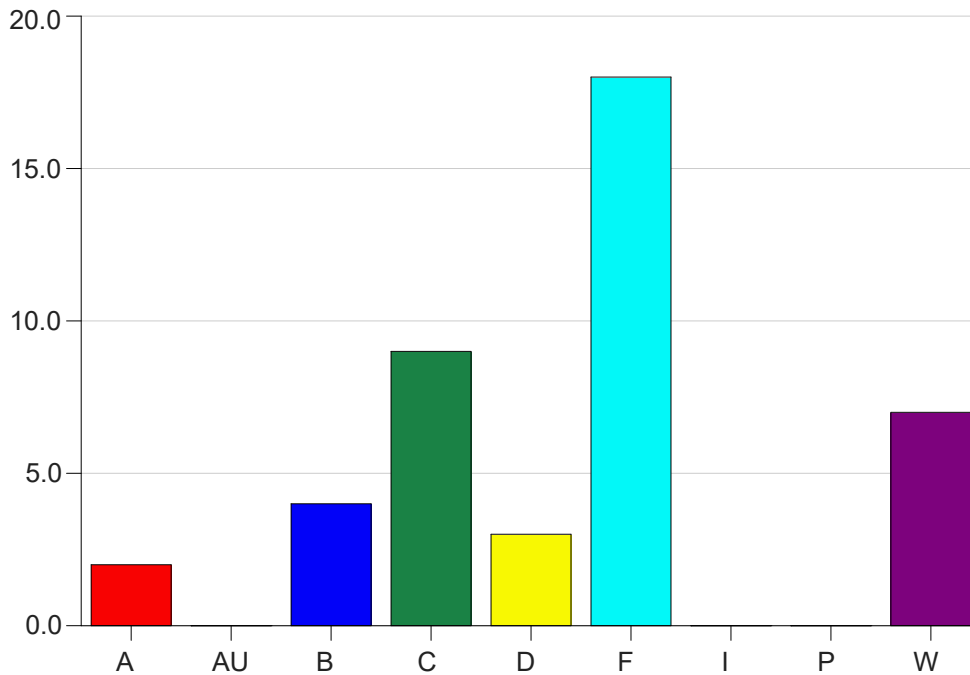

Louisiana State University Eunice

Grade Distribution by Instructor

2020 Summer Semester

Nov 16, 2020
9:23:03 AM

Faculty Full Name (Last, First): Thibodeaux, Jamie Boudreaux

		A	AU	B	C	D	F	I	P	W	Total
MATH0001	26	1	0	3	5	3	13	0	0	2	27
	80	0	0	0	0	0	0	0	0	0	0
	Total	1	0	3	5	3	13	0	0	2	27
MATH1015	27	1	0	1	4	0	5	0	0	5	16
	80	0	0	0	0	0	0	0	0	0	0
	Total	1	0	1	4	0	5	0	0	5	16
Total		2	0	4	9	3	18	0	0	7	43