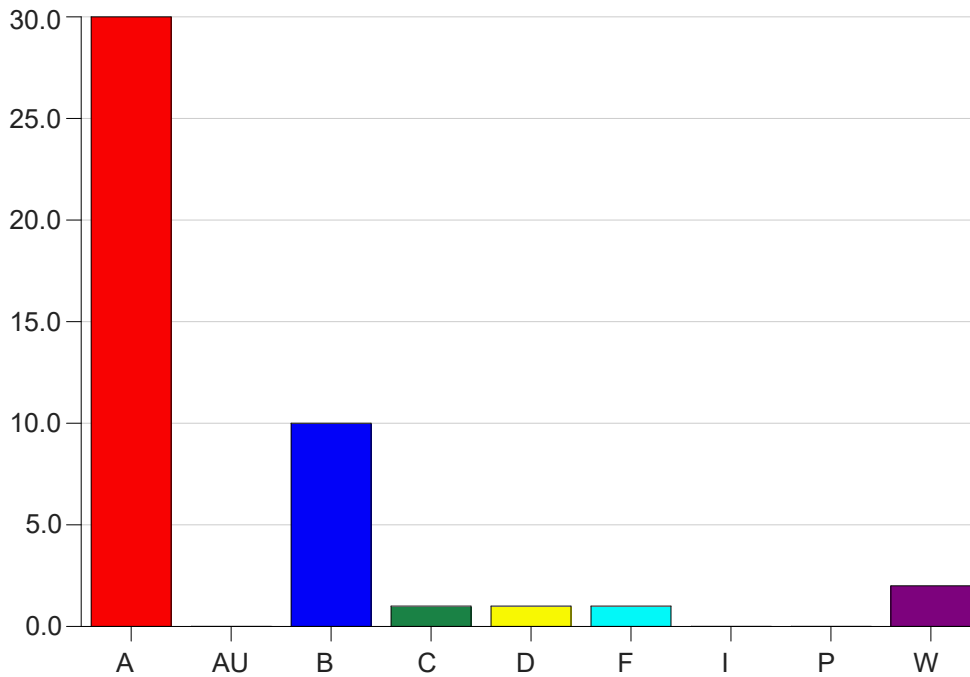

Louisiana State University Eunice

Grade Distribution by Instructor

2020 Summer Semester

Nov 16, 2020
9:23:03 AM

Faculty Full Name (Last, First): **Sonnier, Angela**

		A	AU	B	C	D	F	I	P	W	Total
ALLH1013	25	14	0	4	1	1	1	0	0	1	22
	30	10	0	3	0	0	0	0	0	1	14
	Total	24	0	7	1	1	1	0	0	2	36
RADT2091	93	6	0	3	0	0	0	0	0	0	9
	Total	6	0	3	0	0	0	0	0	0	9
Total		30	0	10	1	1	1	0	0	2	45