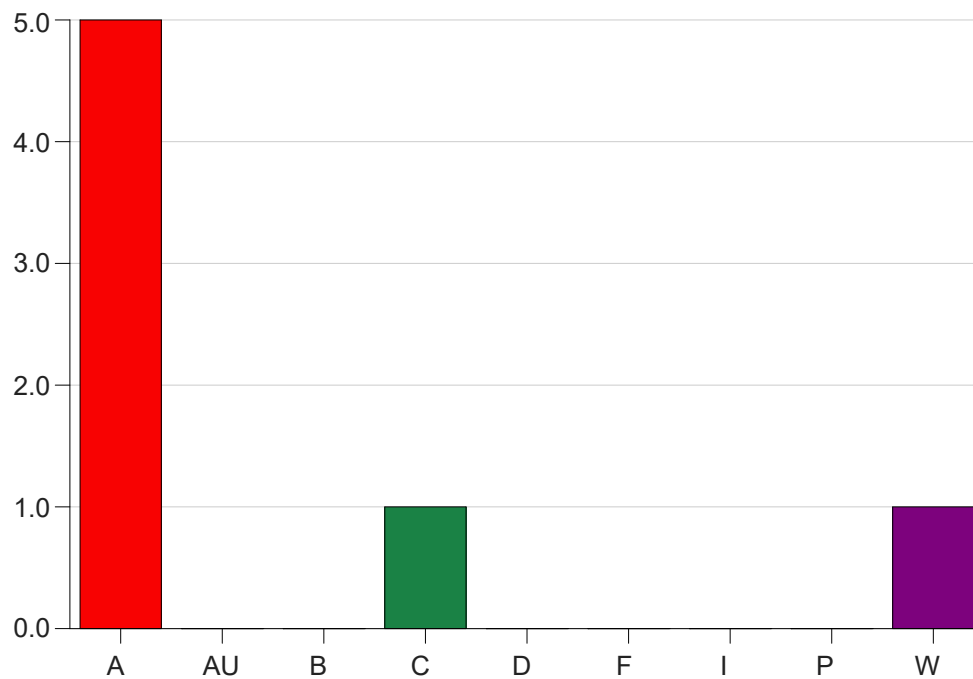

Louisiana State University Eunice

Grade Distribution by Instructor

2020 Summer Semester

Nov 16, 2020
9:23:03 AM

Faculty Full Name (Last, First): May, Felecia Nicole

		A	AU	B	C	D	F	I	P	W	Total
BAS 1100	25	0	0	0	1	0	0	0	0	1	2
	Total	0	0	0	1	0	0	0	0	1	2
ISDS2100	25	5	0	0	0	0	0	0	0	0	5
	Total	5	0	0	0	0	0	0	0	0	5
Total		5	0	0	1	0	0	0	0	1	7