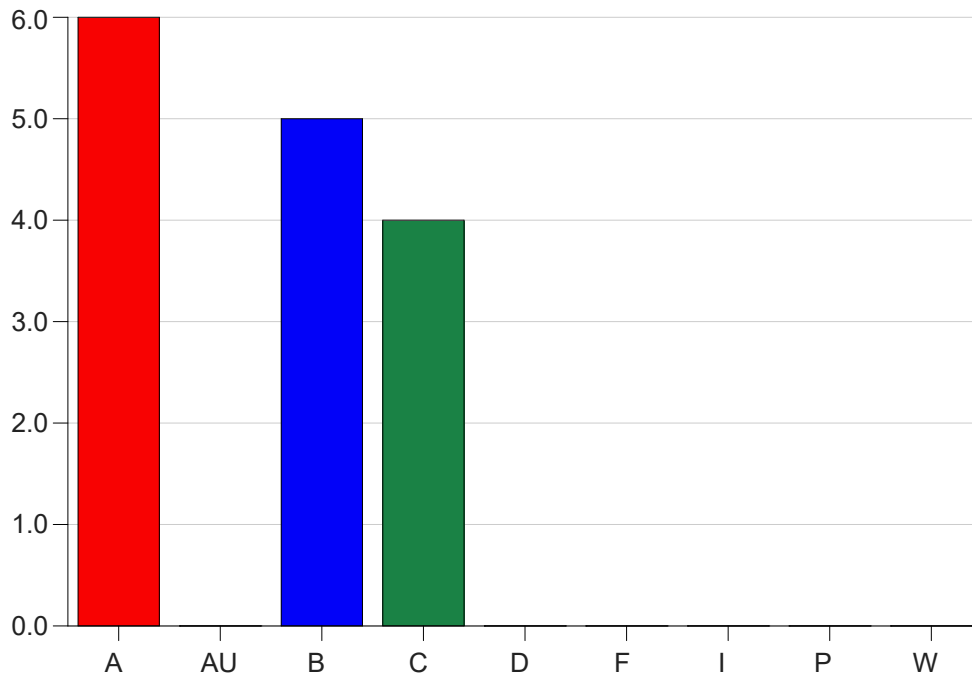

Louisiana State University Eunice

Grade Distribution by Instructor

2020 Summer Semester

Nov 16, 2020
9:23:03 AM

Faculty Full Name (Last, First): Riley, Candace

		A	AU	B	C	D	F	I	P	W	Total
ALLH2635	25	6	0	5	4	0	0	0	0	0	15
	Total	6	0	5	4	0	0	0	0	0	15
Total		6	0	5	4	0	0	0	0	0	15