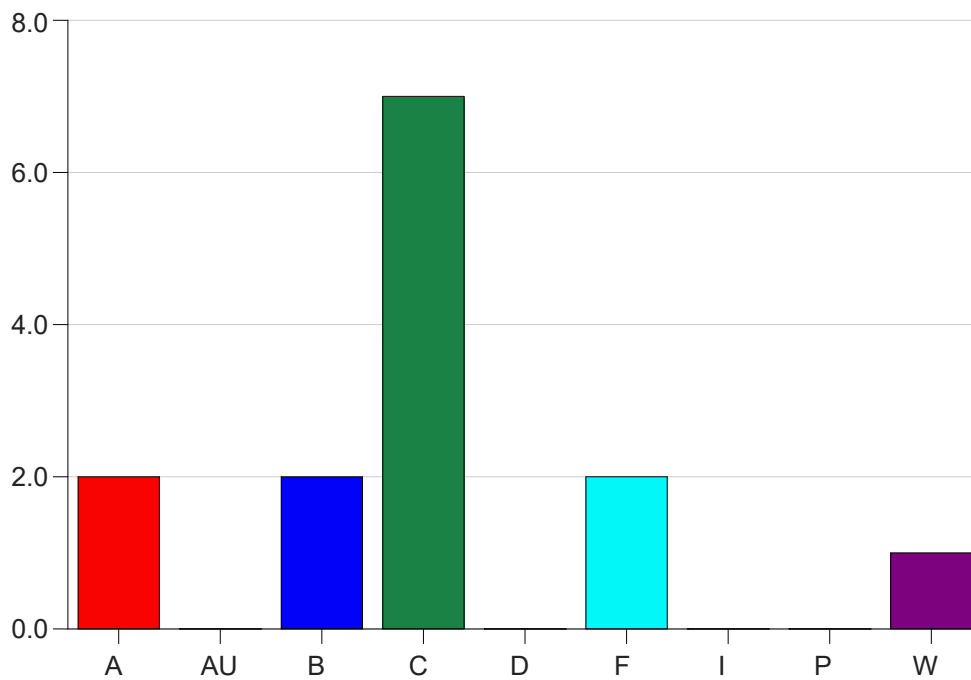

Louisiana State University Eunice

Grade Distribution by Instructor

2020 Summer Semester

Nov 16, 2020
9:23:03 AM

Faculty Full Name (Last, First): Greaud, Angela L.

		A	AU	B	C	D	F	I	P	W	Total
UNIV1005	25	2	0	2	7	0	2	0	0	1	14
	Total	2	0	2	7	0	2	0	0	1	14
Total		2	0	2	7	0	2	0	0	1	14