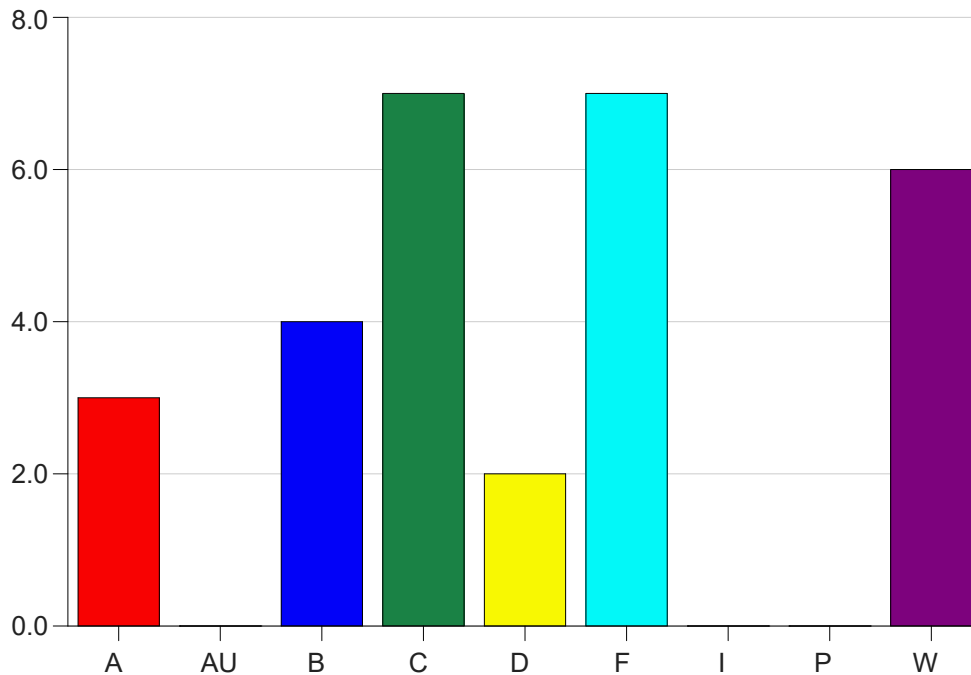

Louisiana State University Eunice

Grade Distribution by Instructor

2020 Summer Semester

Nov 16, 2020
9:23:03 AM

Faculty Full Name (Last, First): Dunlap, Amanda Leigh

		A	AU	B	C	D	F	I	P	W	Total
MATH1015	01	0	0	0	0	0	0	0	0	0	0
	26	3	0	4	7	2	7	0	0	6	29
	Total	3	0	4	7	2	7	0	0	6	29
MATH1019	01	0	0	0	0	0	0	0	0	0	0
	Total	0	0	0	0	0	0	0	0	0	0
Total		3	0	4	7	2	7	0	0	6	29