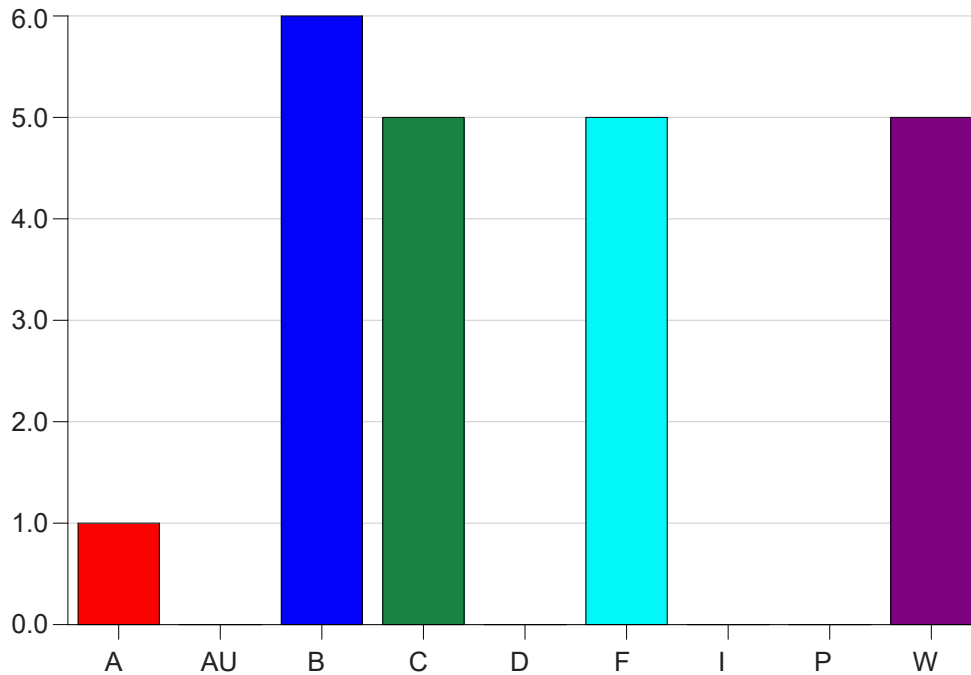

Louisiana State University Eunice

Grade Distribution by Instructor

2020 Summer Semester

Nov 16, 2020
9:23:03 AM

Faculty Full Name (Last, First): Semones, Grace

		A	AU	B	C	D	F	I	P	W	Total
MATH0021	25	1	0	6	5	0	5	0	0	5	22
	Total	1	0	6	5	0	5	0	0	5	22
MATH1021	A1	0	0	0	0	0	0	0	0	0	0
	Total	0	0	0	0	0	0	0	0	0	0
Total		1	0	6	5	0	5	0	0	5	22