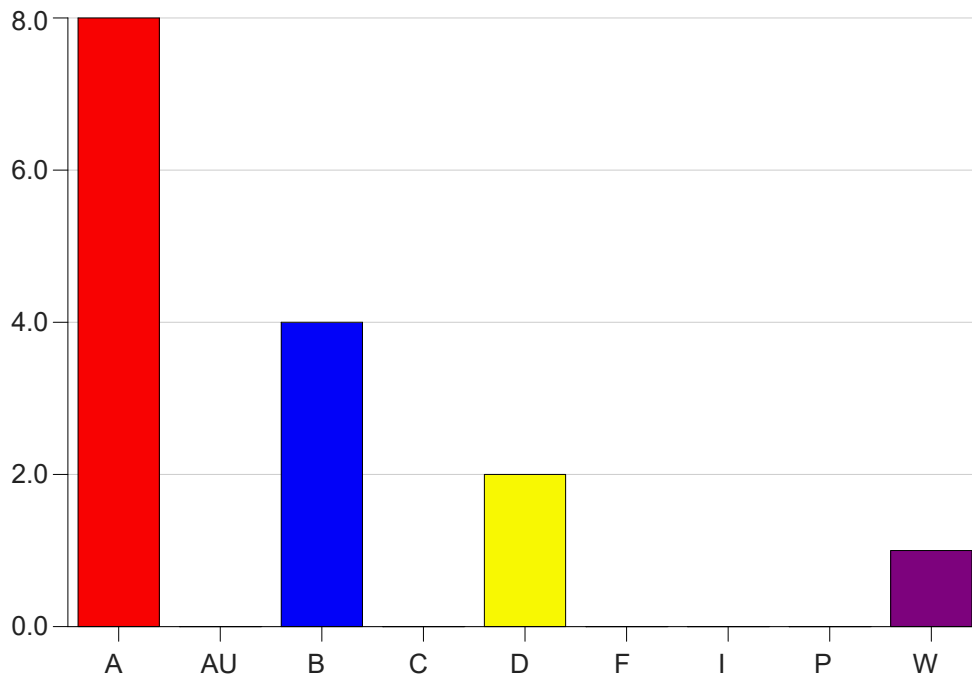

Louisiana State University Eunice

Grade Distribution by Instructor

2020 Summer Semester

Nov 16, 2020
9:23:03 AM

Faculty Full Name (Last, First): Holmes, William

		A	AU	B	C	D	F	I	P	W	Total
ACCT2001	25	7	0	3	0	1	0	0	0	1	12
	Total	7	0	3	0	1	0	0	0	1	12
ACCT2101	25	1	0	1	0	1	0	0	0	0	3
	Total	1	0	1	0	1	0	0	0	0	3
Total		8	0	4	0	2	0	0	0	1	15