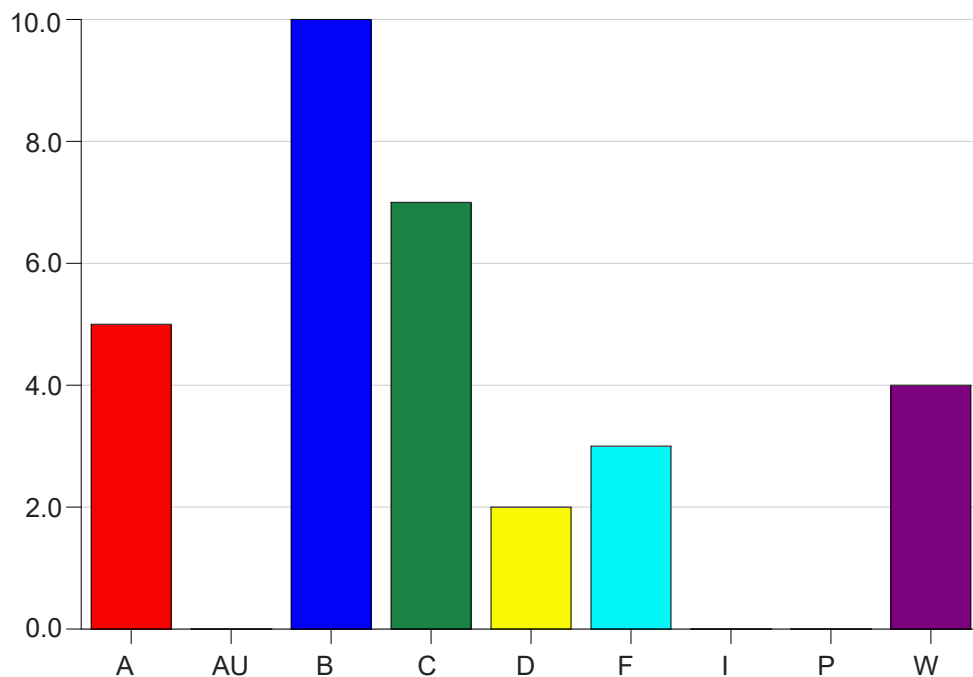

Louisiana State University Eunice Grade Distribution by Instructor 2020 Summer Semester

Nov 16, 2020
9:23:03 AM

Faculty Full Name (Last, First): Borill, Brandon Lee_John

		A	AU	B	C	D	F	I	P	W	Total
CHEM1001	25	2	0	3	1	1	1	0	0	1	9
	Total	2	0	3	1	1	1	0	0	1	9
PHSC1001	25	3	0	7	6	1	2	0	0	3	22
	Total	3	0	7	6	1	2	0	0	3	22
Total		5	0	10	7	2	3	0	0	4	31