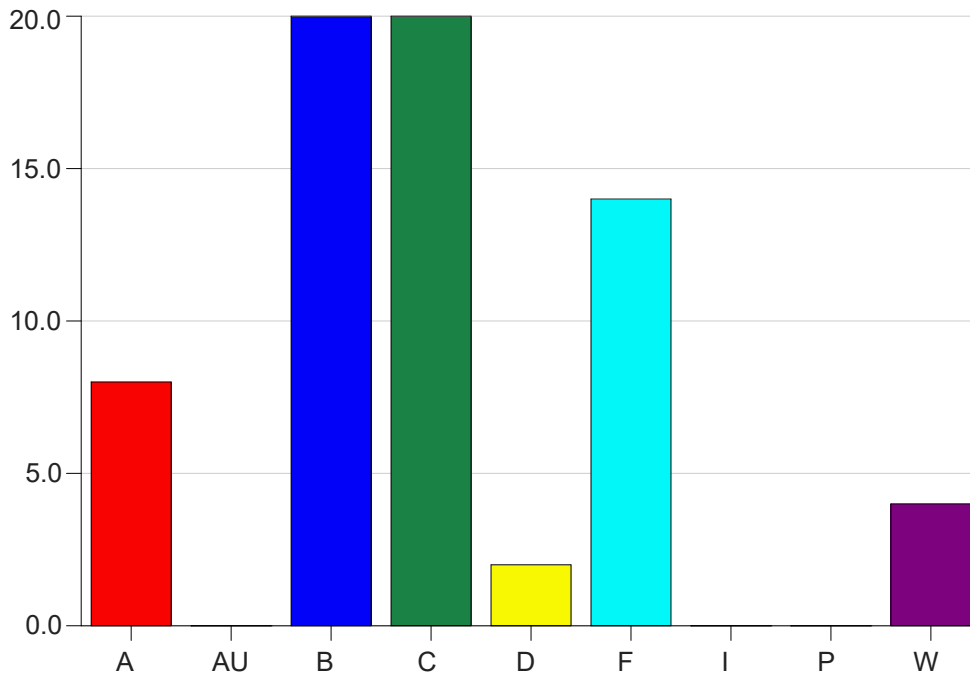

Louisiana State University Eunice

Grade Distribution by Instructor

2020 Summer Semester

Nov 16, 2020
9:23:03 AM

Faculty Full Name (Last, First): Cavell, Maura

		A	AU	B	C	D	F	I	P	W	Total
ENGL0001	01	0	0	0	0	0	0	0	0	0	0
	25	2	0	2	6	2	8	0	0	0	20
	Total	2	0	2	6	2	8	0	0	0	20
ENGL1001	02	0	0	0	0	0	0	0	0	0	0
	26	3	0	7	5	0	3	0	0	2	20
	Total	3	0	7	5	0	3	0	0	2	20
ENGL1002	01	0	0	0	0	0	0	0	0	0	0
	26	3	0	11	9	0	3	0	0	2	28
	Total	3	0	11	9	0	3	0	0	2	28
Total		8	0	20	20	2	14	0	0	4	68