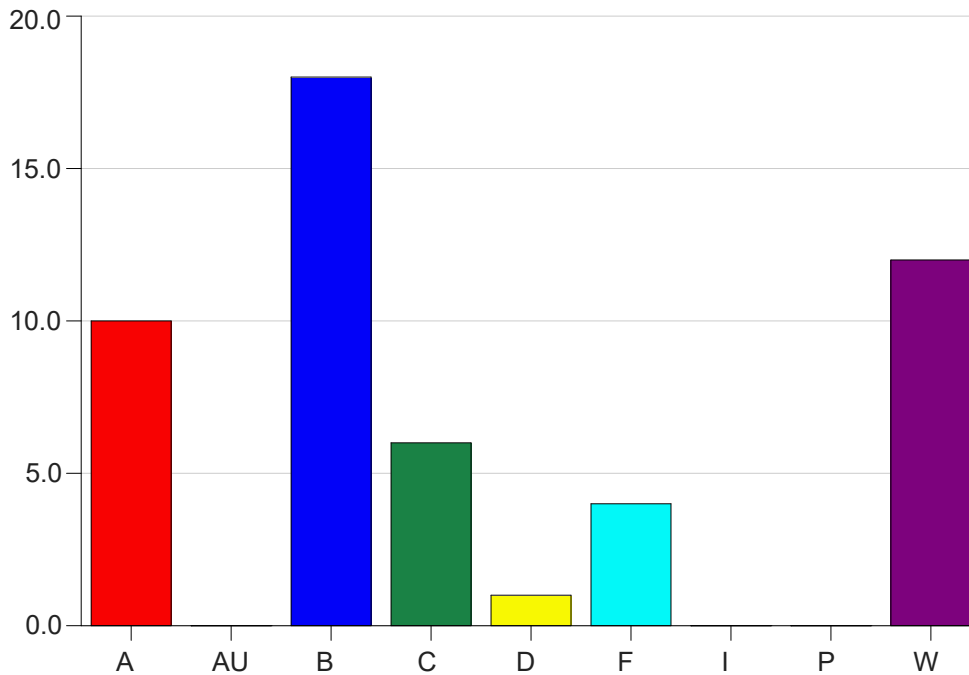

Louisiana State University Eunice

Grade Distribution by Instructor

2020 Summer Semester

Nov 16, 2020
9:23:03 AM

Faculty Full Name (Last, First): Meche, Jude Ryan

		A	AU	B	C	D	F	I	P	W	Total
ENGL0001	L1	1	0	5	5	0	1	0	0	2	14
	Total	1	0	5	5	0	1	0	0	2	14
ENGL1002	25	3	0	3	1	1	2	0	0	7	17
	Total	3	0	3	1	1	2	0	0	7	17
ENGL2022	25	6	0	10	0	0	1	0	0	3	20
	Total	6	0	10	0	0	1	0	0	3	20
Total		10	0	18	6	1	4	0	0	12	51