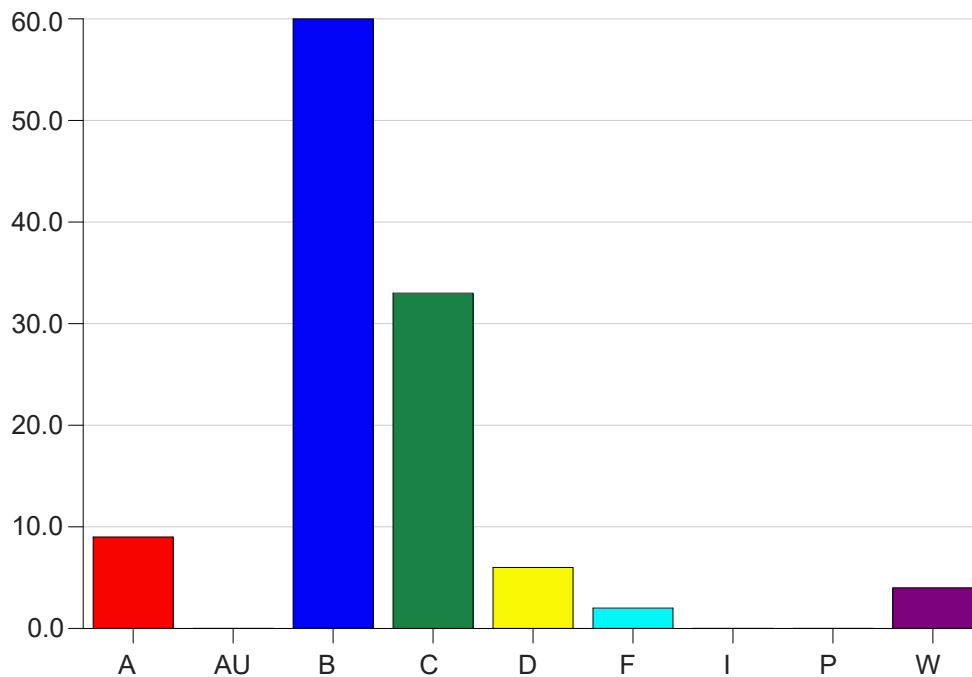

Louisiana State University Eunice

Grade Distribution by Instructor

2020 Summer Semester

Nov 16, 2020
9:23:03 AM

Faculty Full Name (Last, First): Al-Dujaili, Jameel S

		A	AU	B	C	D	F	I	P	W	Total
BIOL1011	01	0	0	0	0	0	0	0	0	0	0
	25	0	0	24	26	4	1	0	0	2	57
	Total	0	0	24	26	4	1	0	0	2	57
BIOL1012	25	5	0	19	2	1	1	0	0	2	30
	26	4	0	15	3	1	0	0	0	0	23
	90	0	0	0	0	0	0	0	0	0	0
	91	0	0	0	0	0	0	0	0	0	0
	Total	9	0	34	5	2	1	0	0	2	53
BIOL2051	01	0	0	0	0	0	0	0	0	0	0
	25	0	0	2	2	0	0	0	0	0	4
	Total	0	0	2	2	0	0	0	0	0	4
Total		9	0	60	33	6	2	0	0	4	114