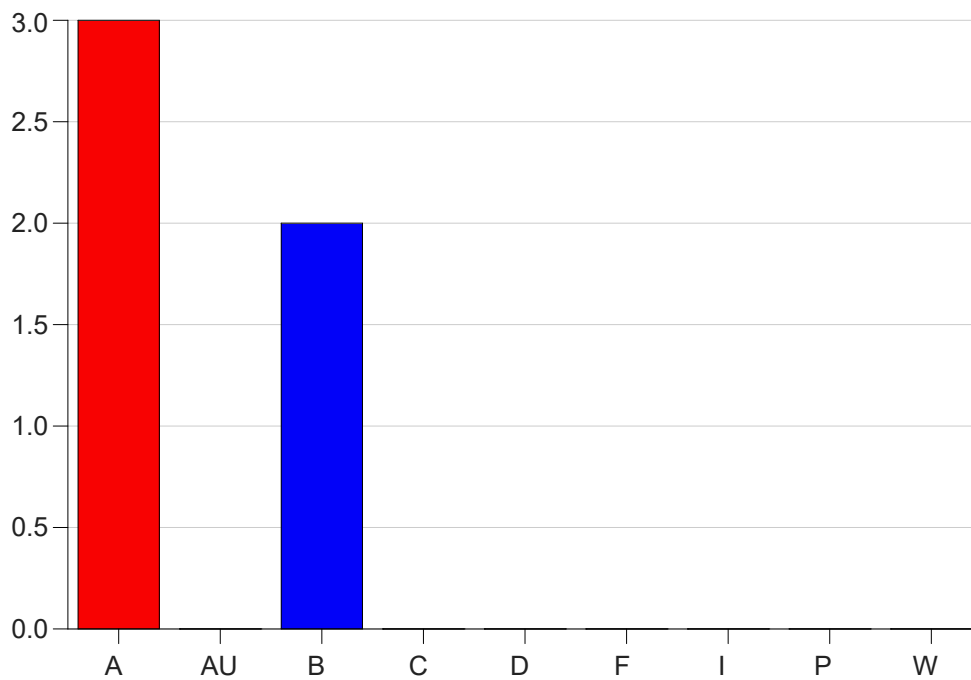

Louisiana State University Eunice Grade Distribution by Instructor 2020 Summer Semester

Nov 16, 2020
9:23:03 AM

Faculty Full Name (Last, First): Hally, Richard W

		A	AU	B	C	D	F	I	P	W	Total
FSCI2010	25	3	0	2	0	0	0	0	0	0	5
	Total	3	0	2	0	0	0	0	0	0	5
Total		3	0	2	0	0	0	0	0	0	5