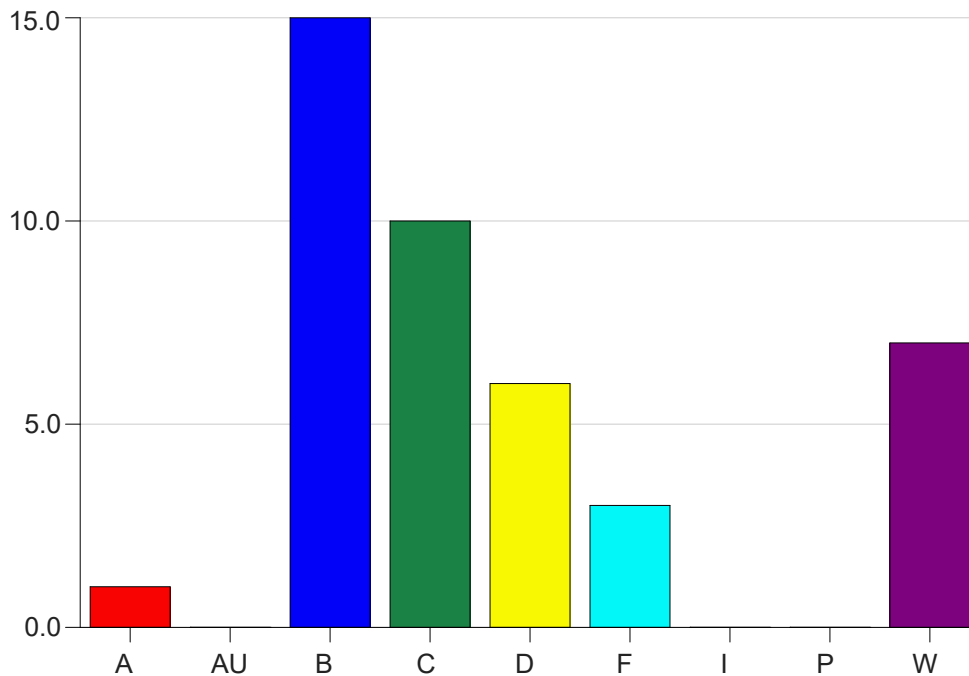

Louisiana State University Eunice

Grade Distribution by Instructor

2020 Summer Semester

Nov 16, 2020
9:23:03 AM

Faculty Full Name (Last, First): Vidrine, Elizabeth Ann

		A	AU	B	C	D	F	I	P	W	Total
MATH0015	26	1	0	3	3	4	0	0	0	3	14
	80	0	0	0	0	0	0	0	0	0	0
	Total	1	0	3	3	4	0	0	0	3	14
MATH0021	27	0	0	0	0	0	0	0	0	0	0
	80	0	0	0	0	0	0	0	0	0	0
	Total	0	0	0	0	0	0	0	0	0	0
MATH1425	25	0	0	12	7	2	3	0	0	4	28
	Total	0	0	12	7	2	3	0	0	4	28
Total		1	0	15	10	6	3	0	0	7	42