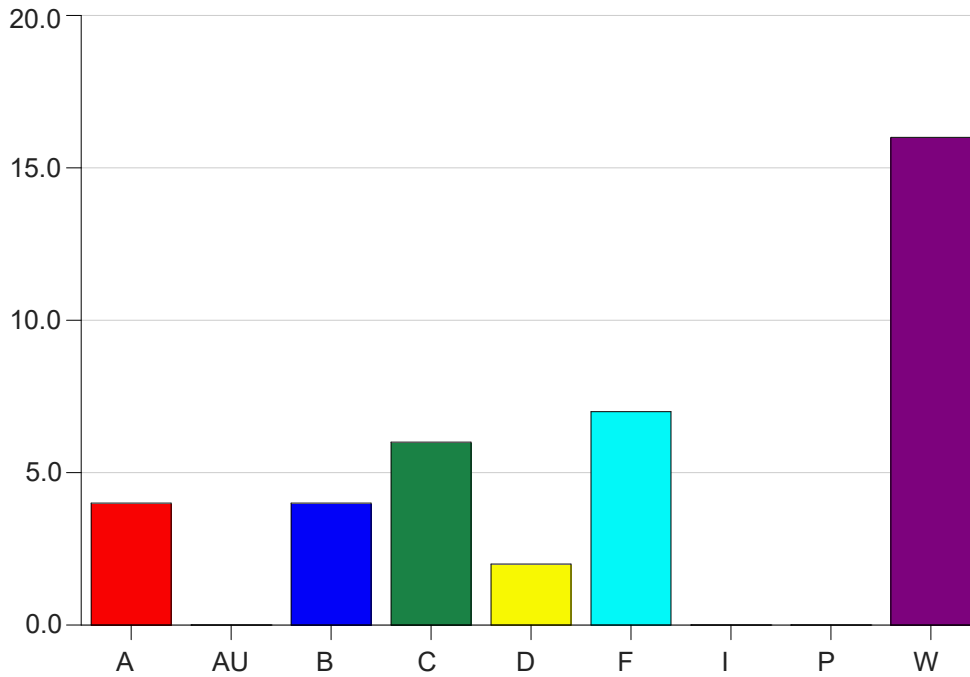

Louisiana State University Eunice

Grade Distribution by Instructor

2020 Summer Semester

Nov 16, 2020
9:23:03 AM

Faculty Full Name (Last, First): Escude', Wayne

		A	AU	B	C	D	F	I	P	W	Total
MATH1021	25	2	0	3	5	1	7	0	0	14	32
	Total	2	0	3	5	1	7	0	0	14	32
MATH1550	25	2	0	1	1	1	0	0	0	2	7
	Total	2	0	1	1	1	0	0	0	2	7
Total		4	0	4	6	2	7	0	0	16	39