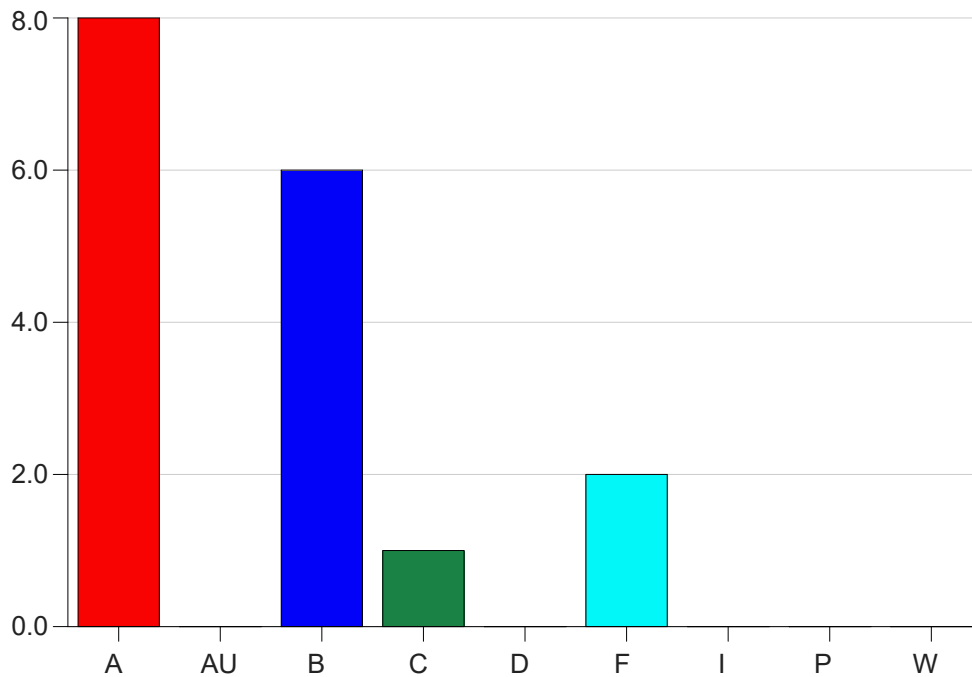

Louisiana State University Eunice

Grade Distribution by Instructor

2020 Summer Semester

Nov 16, 2020
9:23:03 AM

Faculty Full Name (Last, First): Massy, Jana

		A	AU	B	C	D	F	I	P	W	Total
ALLH1200	25	3	0	4	1	0	2	0	0	0	10
	Total	3	0	4	1	0	2	0	0	0	10
ALLH2625	25	5	0	2	0	0	0	0	0	0	7
	Total	5	0	2	0	0	0	0	0	0	7
Total		8	0	6	1	0	2	0	0	0	17