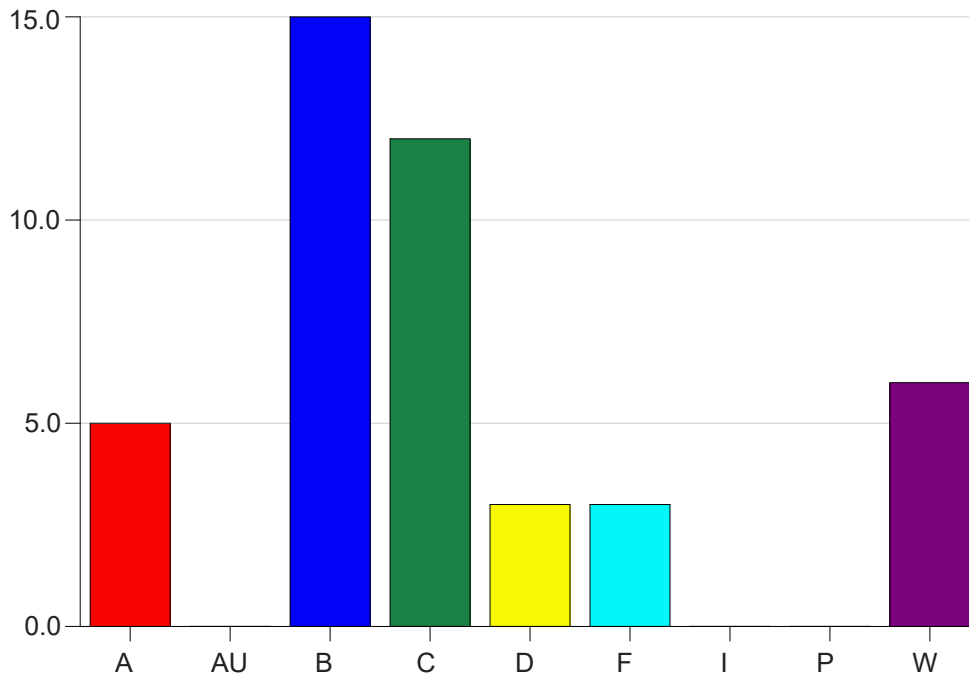

Louisiana State University Eunice

Grade Distribution by Instructor

2020 Summer Semester

Nov 16, 2020
9:23:03 AM

Faculty Full Name (Last, First): Jariel, Domingo M.

		A	AU	B	C	D	F	I	P	W	Total
BIOL1001	01	0	0	0	0	0	0	0	0	0	0
	26	5	0	7	6	3	2	0	0	4	27
	Total	5	0	7	6	3	2	0	0	4	27
BIOL1002	25	0	0	8	6	0	1	0	0	2	17
	Total	0	0	8	6	0	1	0	0	2	17
Total		5	0	15	12	3	3	0	0	6	44