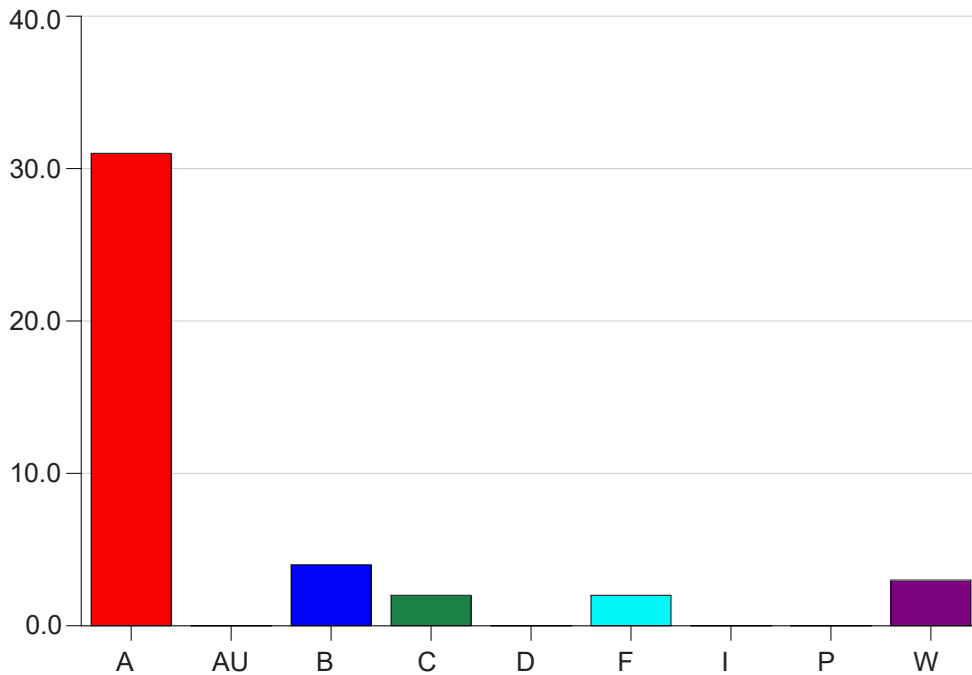

Louisiana State University Eunice Grade Distribution by Instructor 2020 Summer Semester

Nov 16, 2020
9:23:03 AM

Faculty Full Name (Last, First): Sellers, Walton Preston,, III

		A	AU	B	C	D	F	I	P	W	Total
HIST2055	25	17	0	4	2	0	1	0	0	3	27
	30	14	0	0	0	0	1	0	0	0	15
	Total	31	0	4	2	0	2	0	0	3	42
Total		31	0	4	2	0	2	0	0	3	42