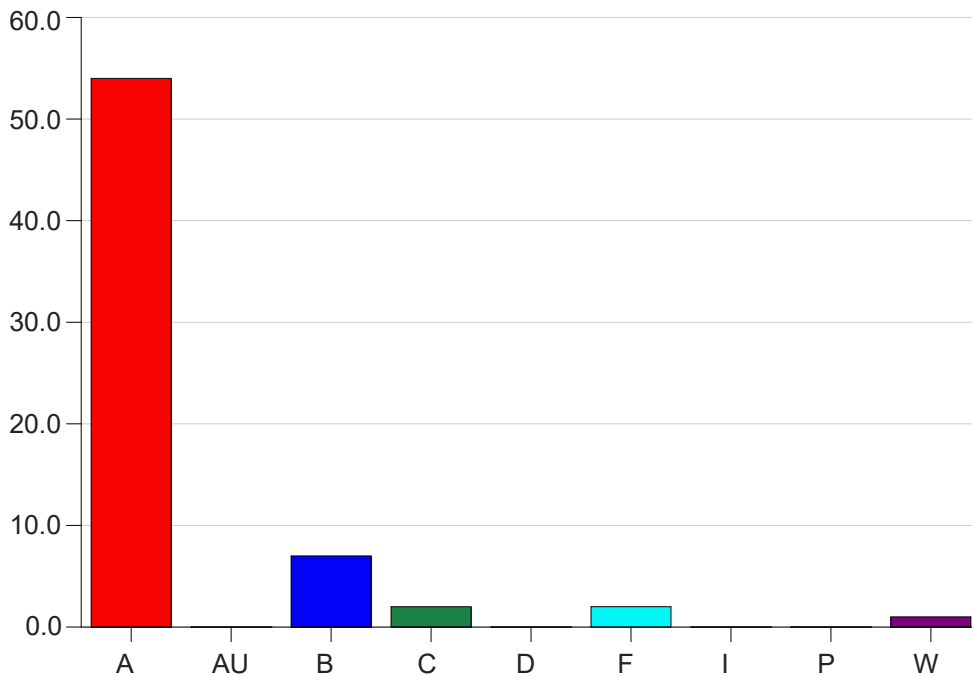

Louisiana State University Eunice

Grade Distribution by Instructor

2020 Summer Semester

Nov 16, 2020
9:23:03 AM

Faculty Full Name (Last, First): Narby, Douglas

		A	AU	B	C	D	F	I	P	W	Total
PSYC2000	25	23	0	7	2	0	2	0	0	1	35
	Total	23	0	7	2	0	2	0	0	1	35
PSYC2070	35	31	0	0	0	0	0	0	0	0	31
	Total	31	0	0	0	0	0	0	0	0	31
Total		54	0	7	2	0	2	0	0	1	66