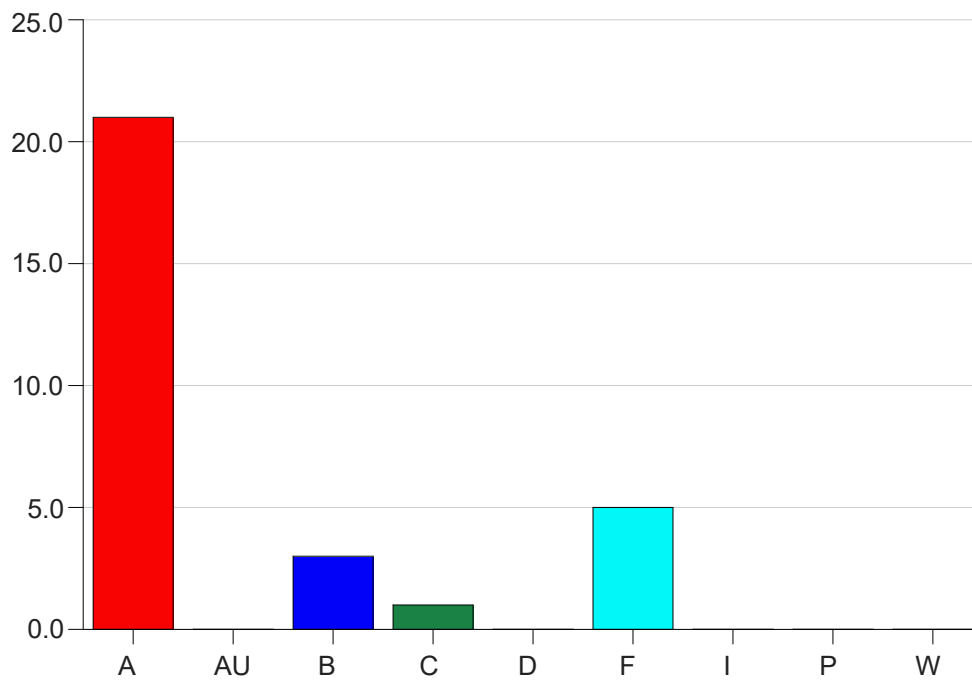

Louisiana State University Eunice Grade Distribution by Instructor 2020 Summer Semester

Nov 16, 2020
9:23:03 AM

Faculty Full Name (Last, First): Robinson, James W

		A	AU	B	C	D	F	I	P	W	Total
SOCL2001	25	21	0	3	1	0	5	0	0	0	30
	Total	21	0	3	1	0	5	0	0	0	30
Total		21	0	3	1	0	5	0	0	0	30