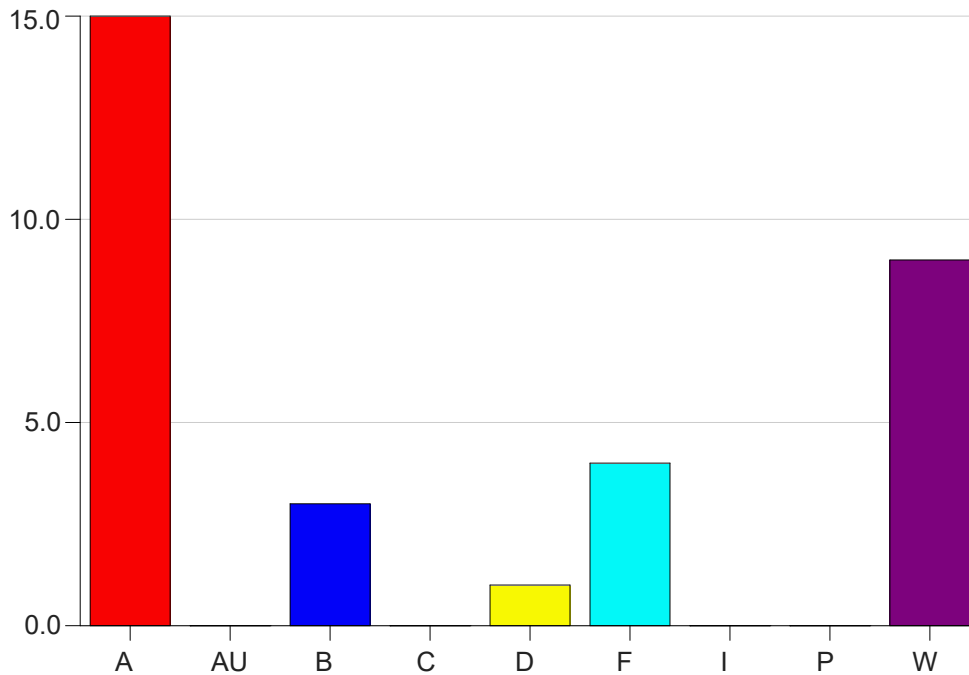

Louisiana State University Eunice

Grade Distribution by Instructor

2020 Summer Semester

Nov 16, 2020
9:23:03 AM

Faculty Full Name (Last, First): Alleman, Michael

		A	AU	B	C	D	F	I	P	W	Total
ENGL1001	L1	1	0	0	0	0	3	0	0	2	6
	Total	1	0	0	0	0	3	0	0	2	6
HIST1001	L1	10	0	3	0	1	1	0	0	6	21
	Total	10	0	3	0	1	1	0	0	6	21
PHIL1000	25	4	0	0	0	0	0	0	0	1	5
	Total	4	0	0	0	0	0	0	0	1	5
Total		15	0	3	0	1	4	0	0	9	32