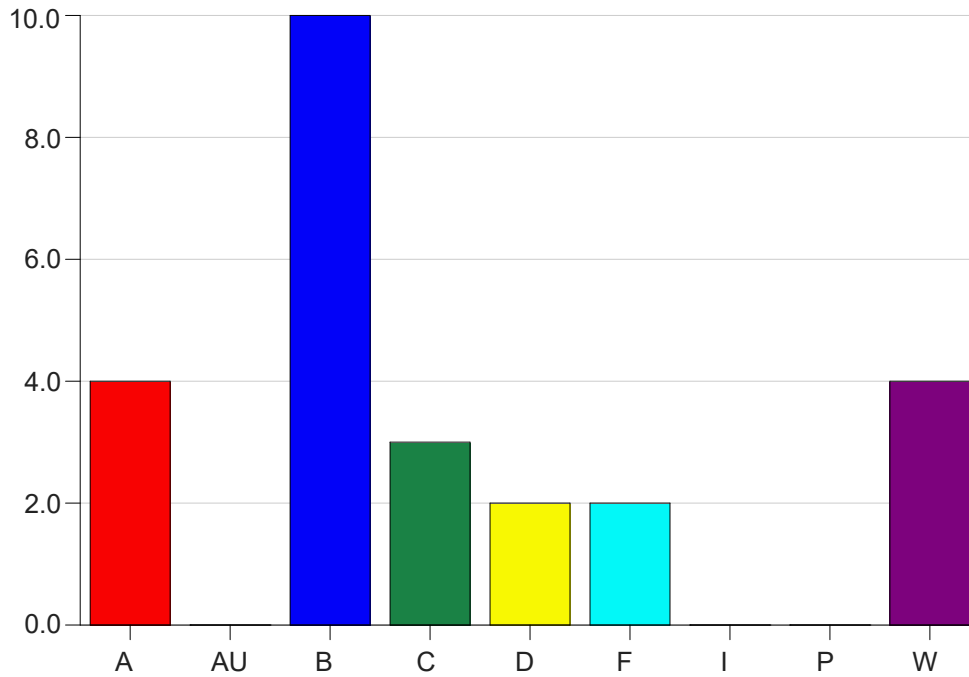

Louisiana State University Eunice

Grade Distribution by Instructor

2020 Summer Semester

Nov 16, 2020
9:23:03 AM

Faculty Full Name (Last, First): Trant, Timothy J

		A	AU	B	C	D	F	I	P	W	Total
PSYC2070	25	3	0	5	1	1	2	0	0	2	14
	Total	3	0	5	1	1	2	0	0	2	14
PSYC2076	25	1	0	5	2	1	0	0	0	2	11
	Total	1	0	5	2	1	0	0	0	2	11
Total		4	0	10	3	2	2	0	0	4	25