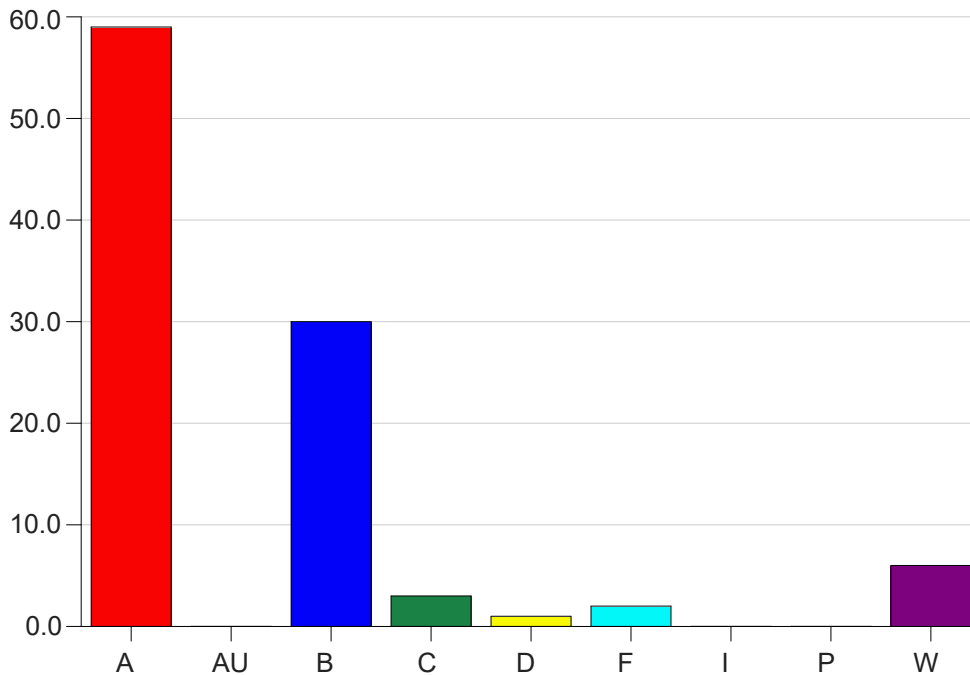

Louisiana State University Eunice

Grade Distribution by Instructor

2020 Summer Semester

Nov 16, 2020
9:23:03 AM

Faculty Full Name (Last, First): Robichaux, Sheila Renee

		A	AU	B	C	D	F	I	P	W	Total
BIOL1160	25	34	0	16	2	0	1	0	0	3	56
	Total	34	0	16	2	0	1	0	0	3	56
BIOL1161	25	14	0	10	1	1	0	0	0	3	29
	26	11	0	4	0	0	1	0	0	0	16
	Total	25	0	14	1	1	1	0	0	3	45
Total		59	0	30	3	1	2	0	0	6	101