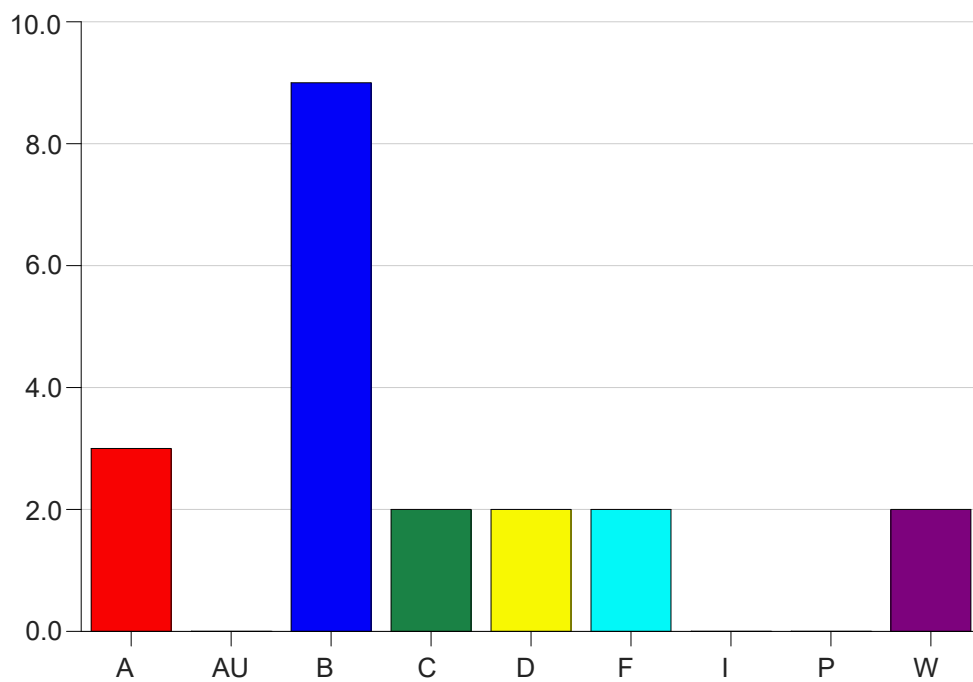

Louisiana State University Eunice Grade Distribution by Instructor 2020 Summer Semester

Nov 16, 2020
9:23:03 AM

Faculty Full Name (Last, First): Fontenot, Jessica Lynn

		A	AU	B	C	D	F	I	P	W	Total
BIOL1001	25	3	0	9	2	2	2	0	0	2	20
	Total	3	0	9	2	2	2	0	0	2	20
Total		3	0	9	2	2	2	0	0	2	20