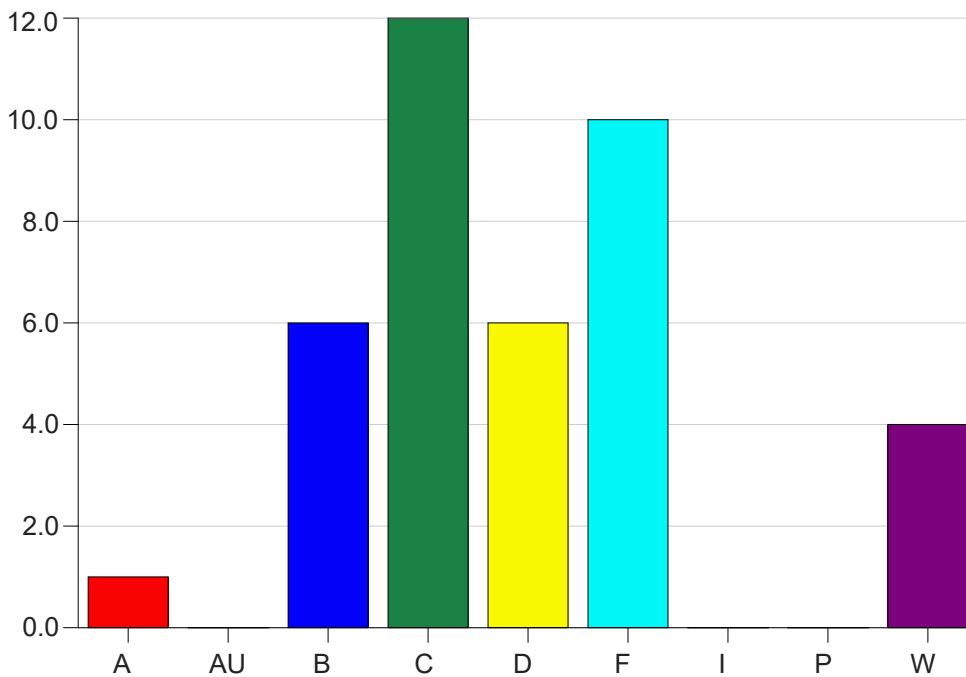

Louisiana State University Eunice

Grade Distribution by Instructor

2020 Summer Semester

Nov 16, 2020
9:23:03 AM

Faculty Full Name (Last, First): Parrino, Gloria

		A	AU	B	C	D	F	I	P	W	Total
MATH0001	25	1	0	1	4	1	8	0	0	1	16
	Total	1	0	1	4	1	8	0	0	1	16
MATH1015	25	0	0	2	4	5	2	0	0	3	16
	Total	0	0	2	4	5	2	0	0	3	16
MATH1019	25	0	0	3	4	0	0	0	0	0	7
	Total	0	0	3	4	0	0	0	0	0	7
Total		1	0	6	12	6	10	0	0	4	39