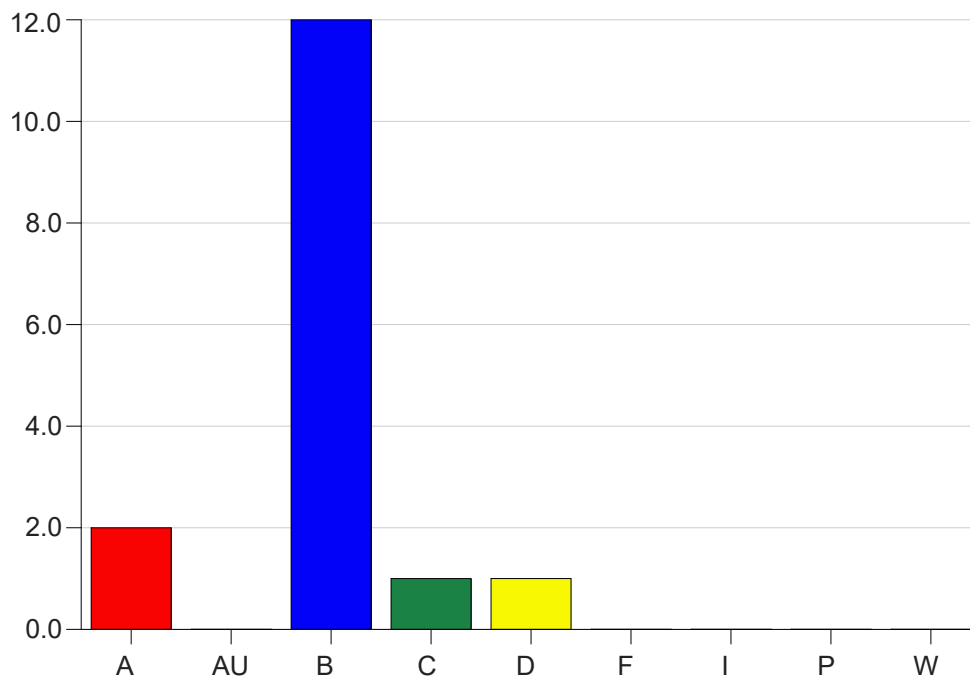

Louisiana State University Eunice

Grade Distribution by Instructor

2020 Summer Semester

Nov 16, 2020
9:23:03 AM

Faculty Full Name (Last, First): Denker, Jennie

		A	AU	B	C	D	F	I	P	W	Total
NURS1000	26	2	0	12	1	1	0	0	0	0	16
	Total	2	0	12	1	1	0	0	0	0	16
Total		2	0	12	1	1	0	0	0	0	16