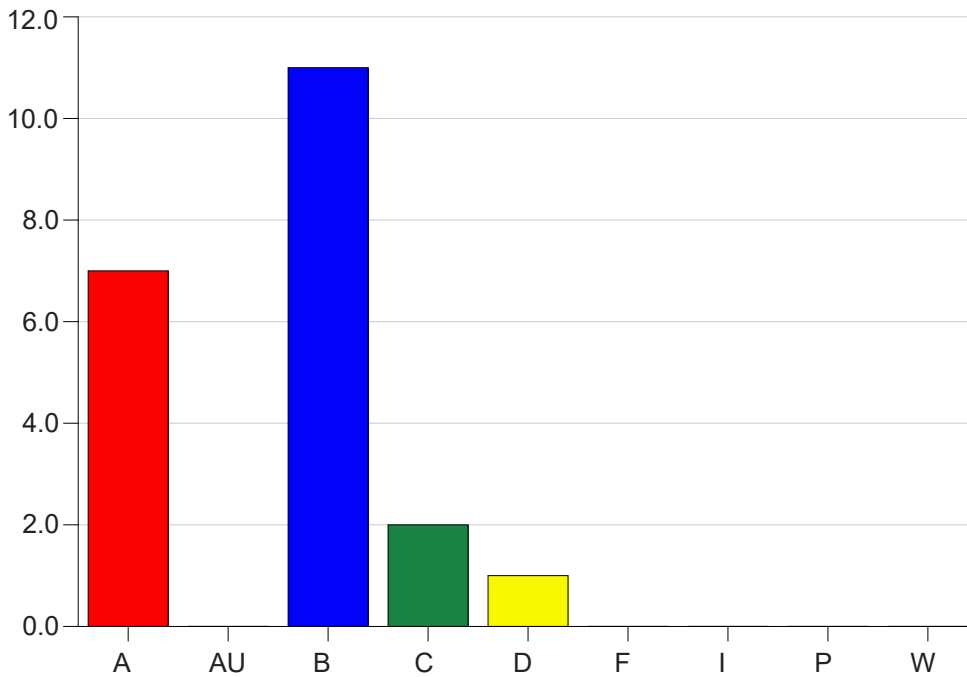

Louisiana State University Eunice

Grade Distribution by Instructor

2020 Summer Semester

Nov 16, 2020
9:23:03 AM

Faculty Full Name (Last, First): Warner, Kathleen B.

		A	AU	B	C	D	F	I	P	W	Total
RC 1001	01	0	0	0	0	0	0	0	0	0	0
	25	7	0	1	0	0	0	0	0	0	8
	Total	7	0	1	0	0	0	0	0	0	8
RC 2019	25	0	0	10	2	1	0	0	0	0	13
	Total	0	0	10	2	1	0	0	0	0	13
Total		7	0	11	2	1	0	0	0	0	21