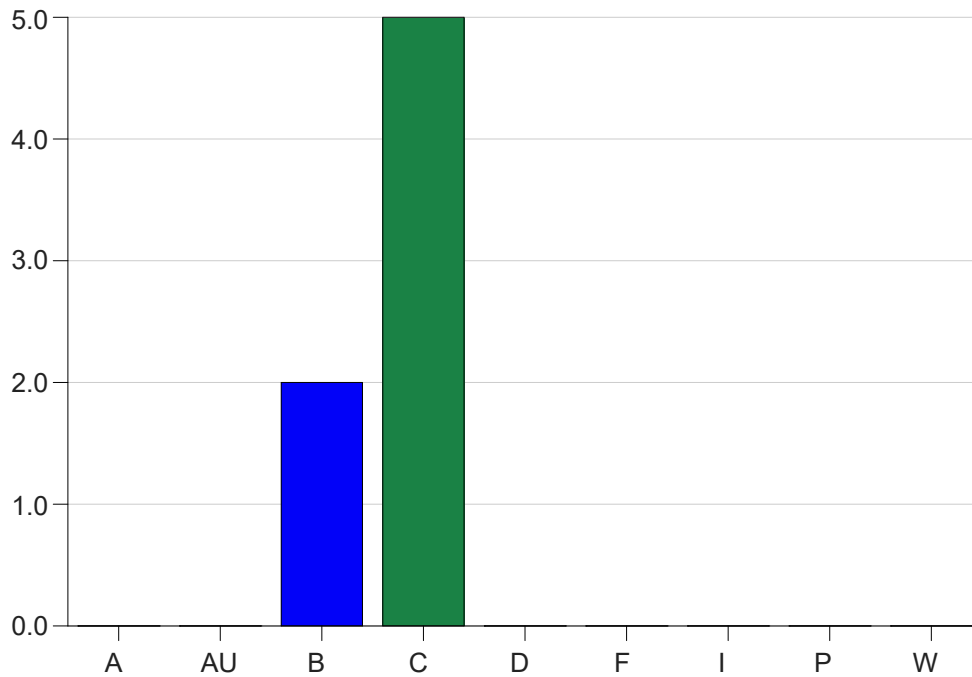

Louisiana State University Eunice Grade Distribution by Instructor 2020 Summer Semester

Nov 16, 2020
9:23:03 AM

Faculty Full Name (Last, First): Wyble, Michael Ted

		A	AU	B	C	D	F	I	P	W	Total
RC 2020	91	0	0	2	5	0	0	0	0	0	7
	Total	0	0	2	5	0	0	0	0	0	7
Total		0	0	2	5	0	0	0	0	0	7