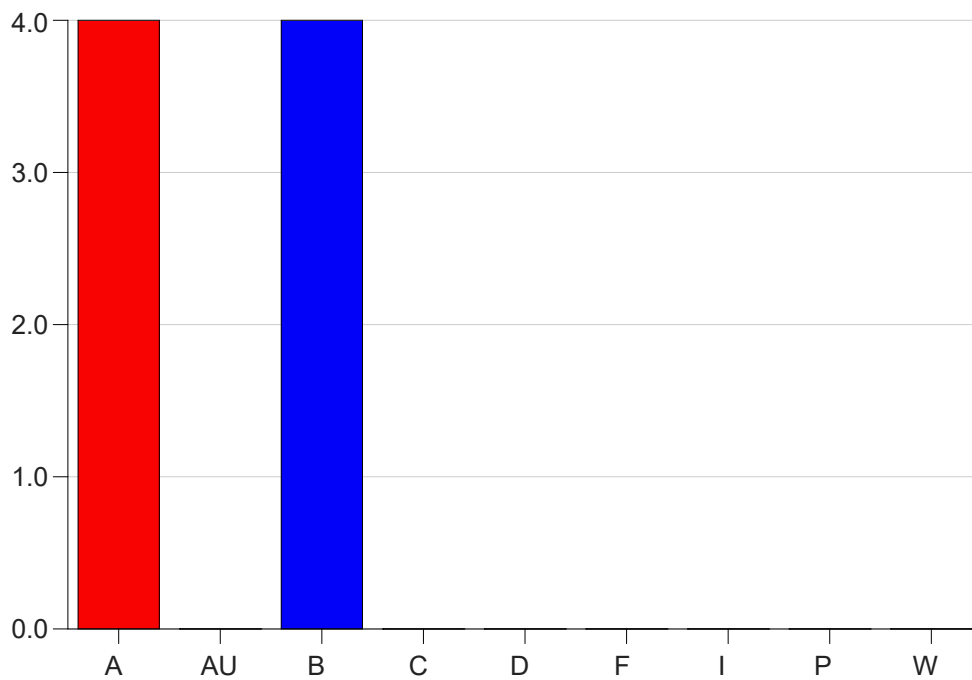

Louisiana State University Eunice

Grade Distribution by Instructor

2020 Summer Semester

Nov 16, 2020
9:23:03 AM

Faculty Full Name (Last, First): Scott, Janet

		A	AU	B	C	D	F	I	P	W	Total
RADT2091	92	4	0	4	0	0	0	0	0	0	8
	Total	4	0	4	0	0	0	0	0	0	8
Total		4	0	4	0	0	0	0	0	0	8