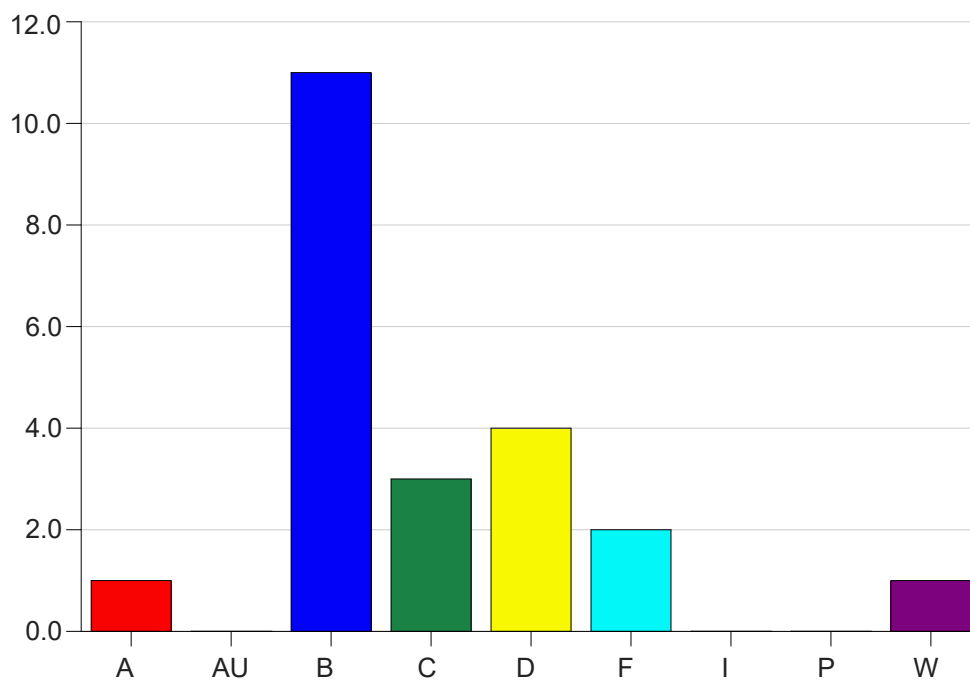

Louisiana State University Eunice

Grade Distribution by Instructor

2020 Summer Semester

Nov 16, 2020
9:23:03 AM

Faculty Full Name (Last, First): **Locy, Raymond**

		A	AU	B	C	D	F	I	P	W	Total
MUS 1751	L1	1	0	11	3	4	2	0	0	1	22
Total		1	0	11	3	4	2	0	0	1	22
Total		1	0	11	3	4	2	0	0	1	22