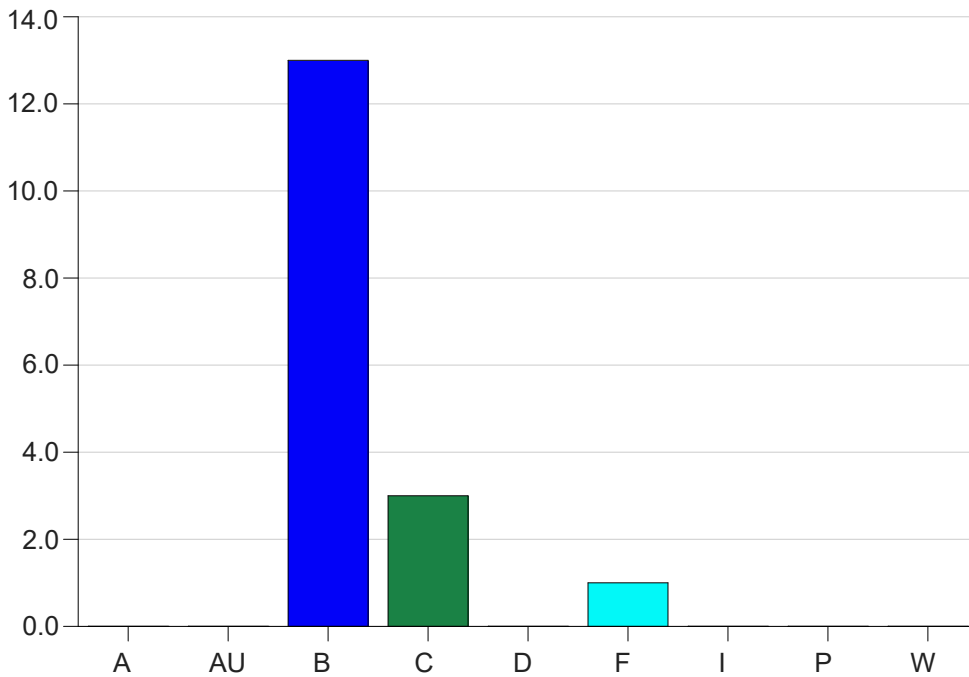

Louisiana State University Eunice Grade Distribution by Instructor 2020 Summer Semester

Nov 16, 2020
9:23:03 AM

Faculty Full Name (Last, First): **Batiste, Barbara Ann**

		A	AU	B	C	D	F	I	P	W	Total
NURS1000	25	0	0	13	3	0	1	0	0	0	17
	Total	0	0	13	3	0	1	0	0	0	17
Total		0	0	13	3	0	1	0	0	0	17