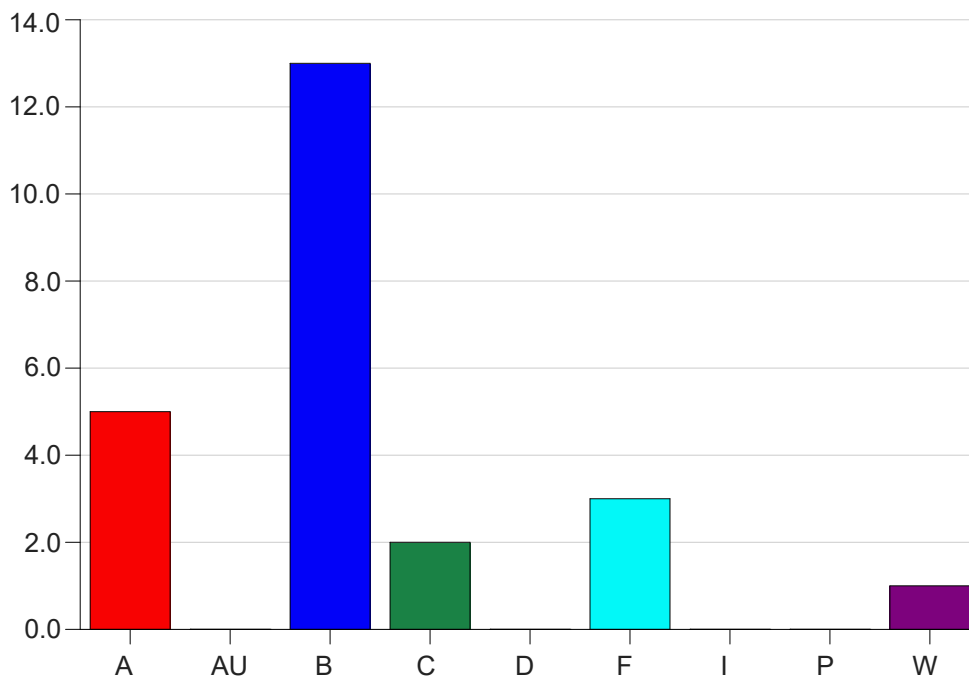

Louisiana State University Eunice

Grade Distribution by Instructor

2020 Summer Semester

Nov 16, 2020
9:23:03 AM

Faculty Full Name (Last, First): Stevens, Benjamin Cleve

		A	AU	B	C	D	F	I	P	W	Total
CMST1061	25	5	0	13	2	0	3	0	0	1	24
	Total	5	0	13	2	0	3	0	0	1	24
Total		5	0	13	2	0	3	0	0	1	24