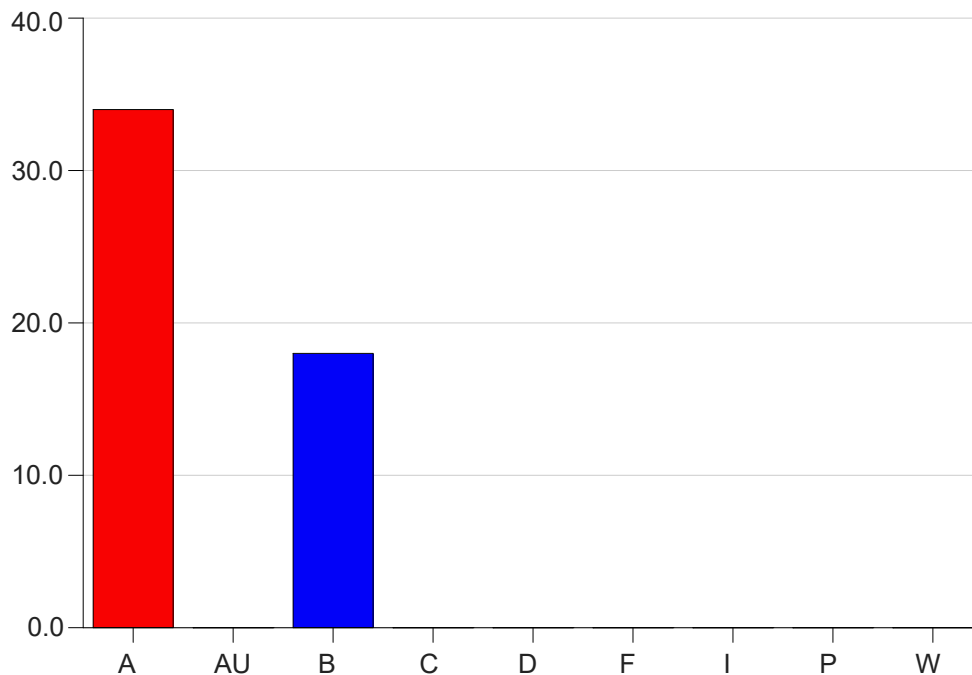

Louisiana State University Eunice

Grade Distribution by Instructor

2020 Summer Semester

Nov 16, 2020
9:23:03 AM

Faculty Full Name (Last, First): McLaughlin, Robert L

		A	AU	B	C	D	F	I	P	W	Total
RADT1001	01	10	0	16	0	0	0	0	0	0	26
	Total	10	0	16	0	0	0	0	0	0	26
RADT1091	91	8	0	1	0	0	0	0	0	0	9
	92	7	0	1	0	0	0	0	0	0	8
	93	9	0	0	0	0	0	0	0	0	9
	Total	24	0	2	0	0	0	0	0	0	26
Total		34	0	18	0	0	0	0	0	0	52