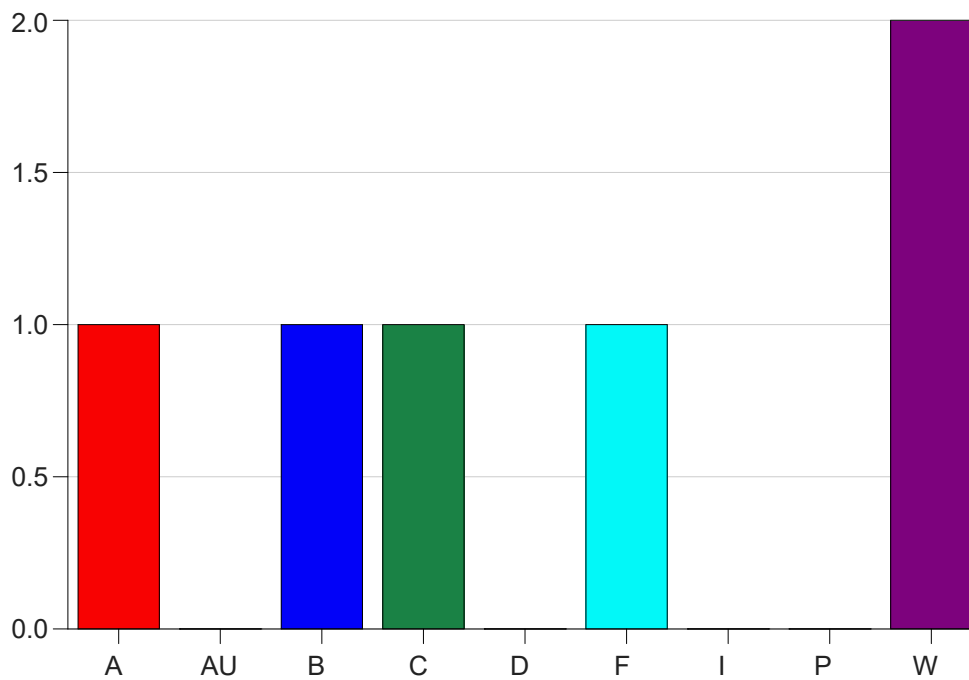

Louisiana State University Eunice

Grade Distribution by Instructor

2020 Summer Semester

Nov 16, 2020
9:23:03 AM

Faculty Full Name (Last, First): Ardoin, Brian James

		A	AU	B	C	D	F	I	P	W	Total
CJ 1107	25	1	0	1	1	0	1	0	0	2	6
	Total	1	0	1	1	0	1	0	0	2	6
Total		1	0	1	1	0	1	0	0	2	6