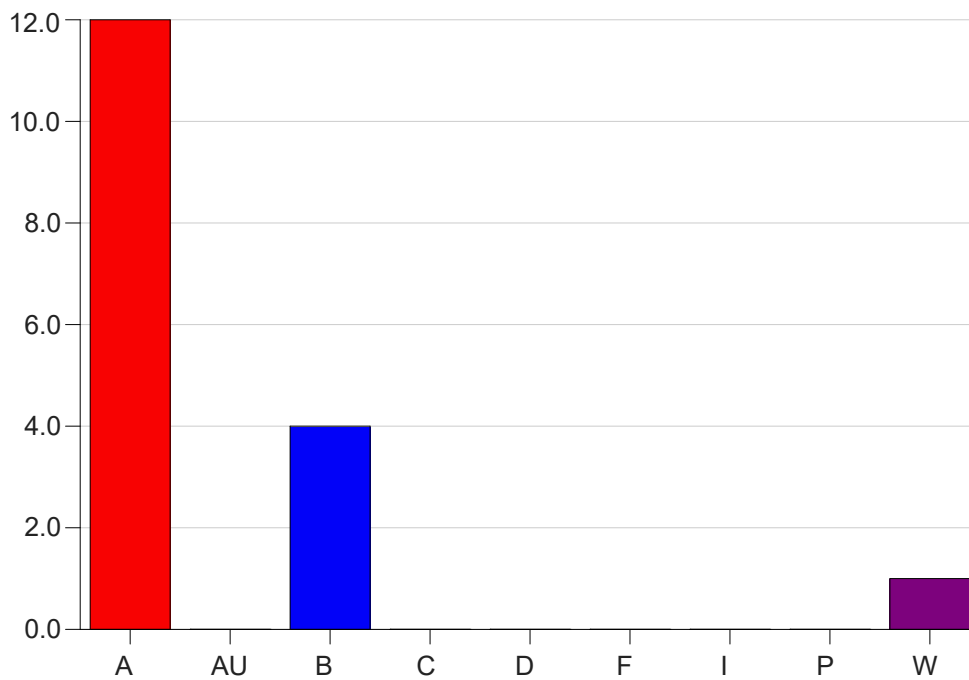

Louisiana State University Eunice Grade Distribution by Instructor 2020 Summer Semester

Nov 16, 2020
9:23:03 AM

Faculty Full Name (Last, First): Reif, Arthur

		A	AU	B	C	D	F	I	P	W	Total
ART 1440	30	12	0	4	0	0	0	0	0	1	17
	Total	12	0	4	0	0	0	0	0	1	17
Total		12	0	4	0	0	0	0	0	1	17