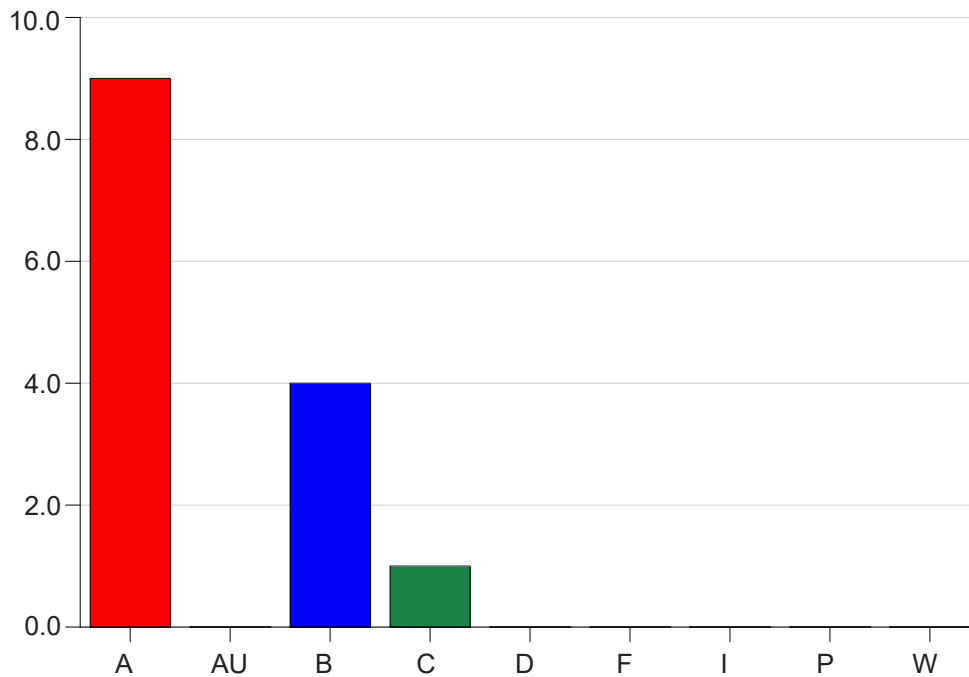

Louisiana State University Eunice

Grade Distribution by Instructor

2020 Summer Semester

Nov 16, 2020
9:23:03 AM

Faculty Full Name (Last, First): Whitney, Ella C.

		A	AU	B	C	D	F	I	P	W	Total
DMS 2003	91	6	0	1	0	0	0	0	0	0	7
	Total	6	0	1	0	0	0	0	0	0	7
DMS 2021	91	3	0	3	1	0	0	0	0	0	7
	Total	3	0	3	1	0	0	0	0	0	7
Total		9	0	4	1	0	0	0	0	0	14