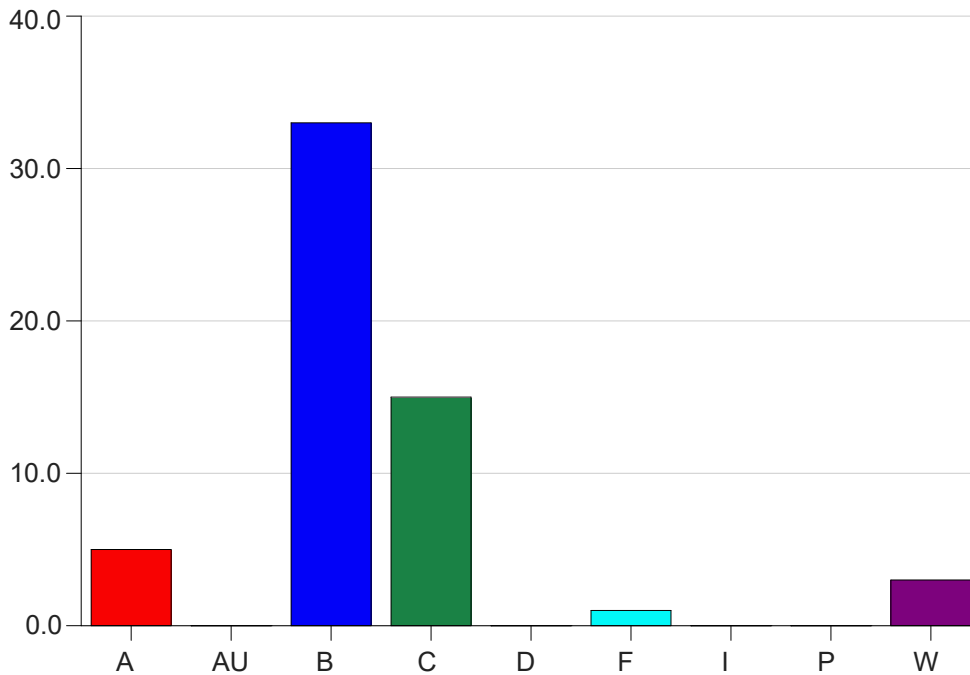

Louisiana State University Eunice

Grade Distribution by Instructor

2020 Summer Semester

Nov 16, 2020
9:23:03 AM

Faculty Full Name (Last, First): Beshera, Kebede

		A	AU	B	C	D	F	I	P	W	Total
BIOL2160	01	0	0	0	0	0	0	0	0	0	0
	25	3	0	18	6	0	0	0	0	1	28
	Total	3	0	18	6	0	0	0	0	1	28
BIOL2161	25	2	0	15	9	0	1	0	0	2	29
	90	0	0	0	0	0	0	0	0	0	0
	Total	2	0	15	9	0	1	0	0	2	29
Total		5	0	33	15	0	1	0	0	3	57