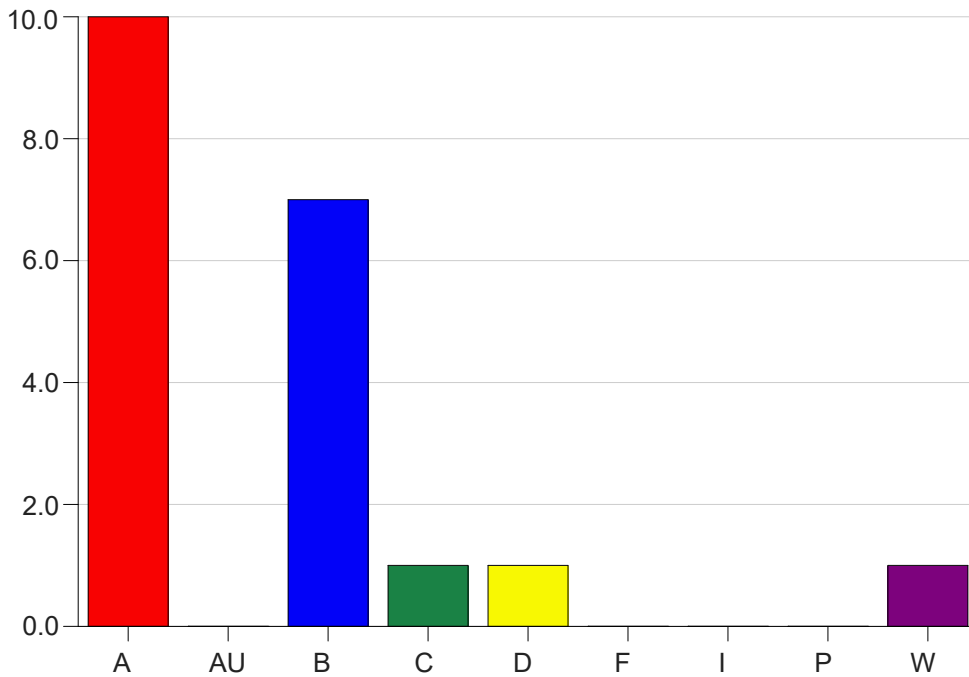

Louisiana State University Eunice Grade Distribution by Instructor 2020 Summer Semester

Nov 16, 2020
9:23:03 AM

Faculty Full Name (Last, First): Fedor, Haley M

		A	AU	B	C	D	F	I	P	W	Total
ENGL1001	25	10	0	7	1	1	0	0	0	1	20
	Total	10	0	7	1	1	0	0	0	1	20
Total		10	0	7	1	1	0	0	0	1	20