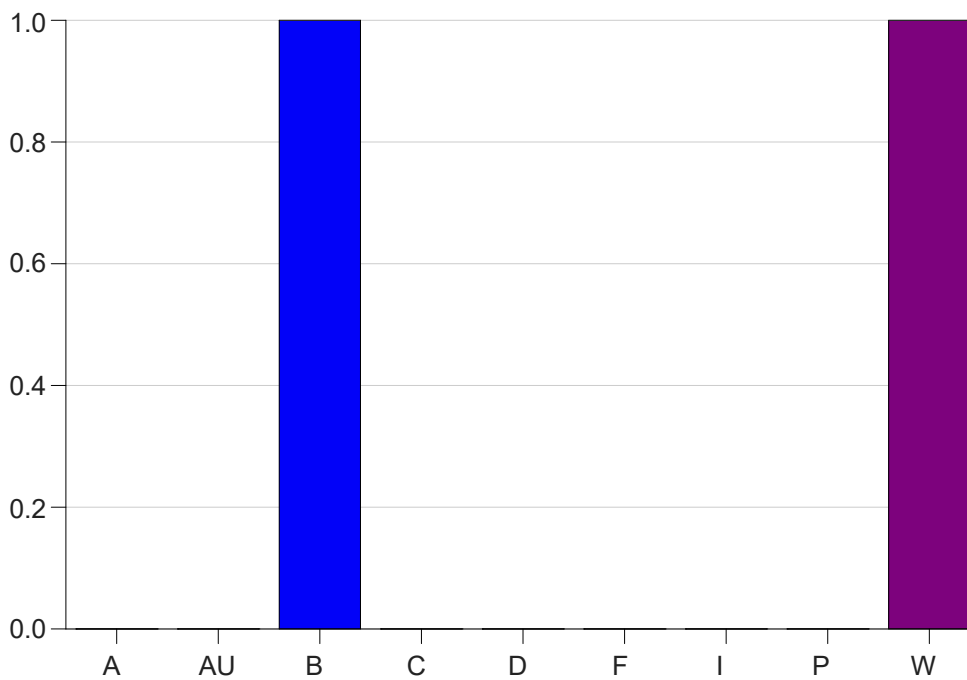

Louisiana State University Eunice Grade Distribution by Instructor 2020 Summer Semester

Nov 16, 2020
9:23:03 AM

Faculty Full Name (Last, First): Bergan, Nicholas James

		A	AU	B	C	D	F	I	P	W	Total
ECON2030	25	0	0	1	0	0	0	0	0	1	2
	Total	0	0	1	0	0	0	0	0	1	2
Total		0	0	1	0	0	0	0	0	1	2