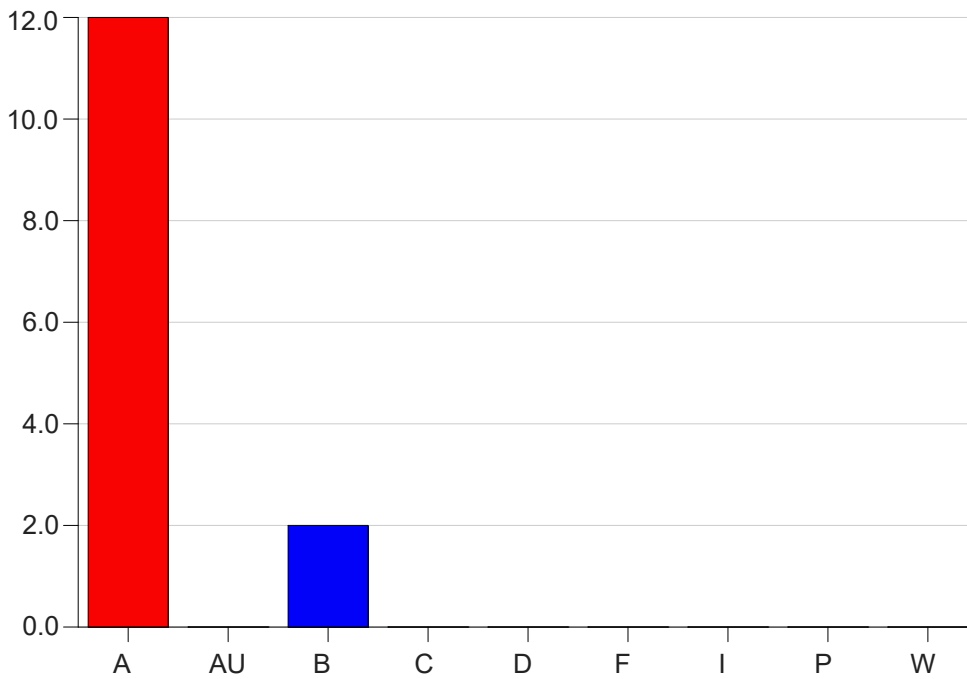

Louisiana State University Eunice

Grade Distribution by Instructor

2020 Summer Semester

Nov 16, 2020
9:23:03 AM

Faculty Full Name (Last, First): Broussard, Kristie Marie

		A	AU	B	C	D	F	I	P	W	Total
DMS 2025	91	6	0	1	0	0	0	0	0	0	7
	Total	6	0	1	0	0	0	0	0	0	7
DMS 2093	91	6	0	1	0	0	0	0	0	0	7
	Total	6	0	1	0	0	0	0	0	0	7
Total		12	0	2	0	0	0	0	0	0	14