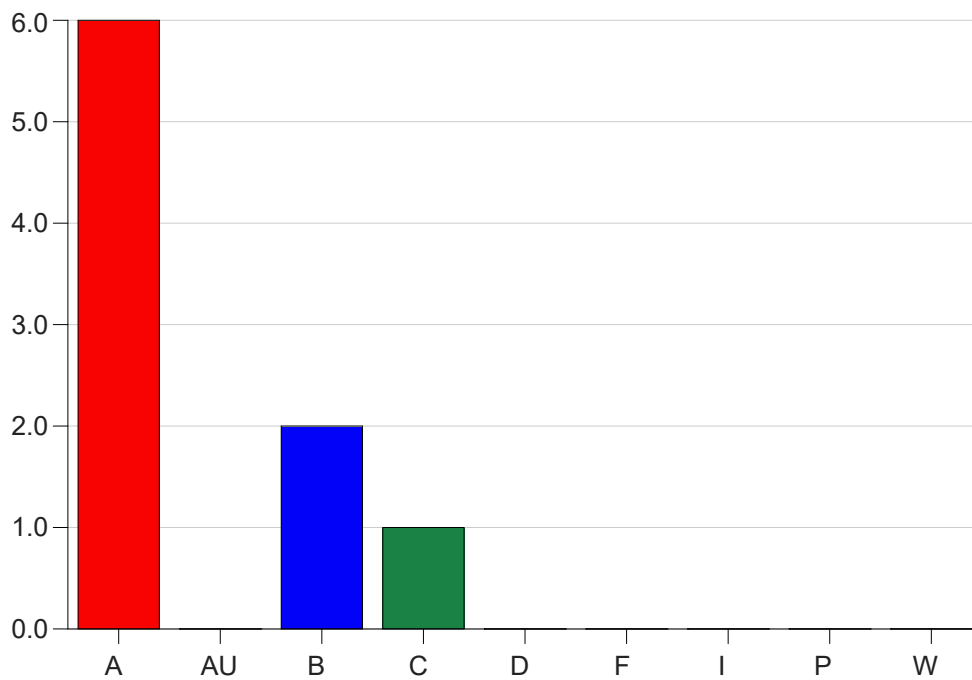

Louisiana State University Eunice

Grade Distribution by Instructor

2020 Summer Semester

Nov 16, 2020
9:23:03 AM

Faculty Full Name (Last, First): Thibodeaux, Donnie Lyn., Jr

		A	AU	B	C	D	F	I	P	W	Total
BADM1001	25	6	0	2	1	0	0	0	0	0	9
	Total	6	0	2	1	0	0	0	0	0	9
Total		6	0	2	1	0	0	0	0	0	9