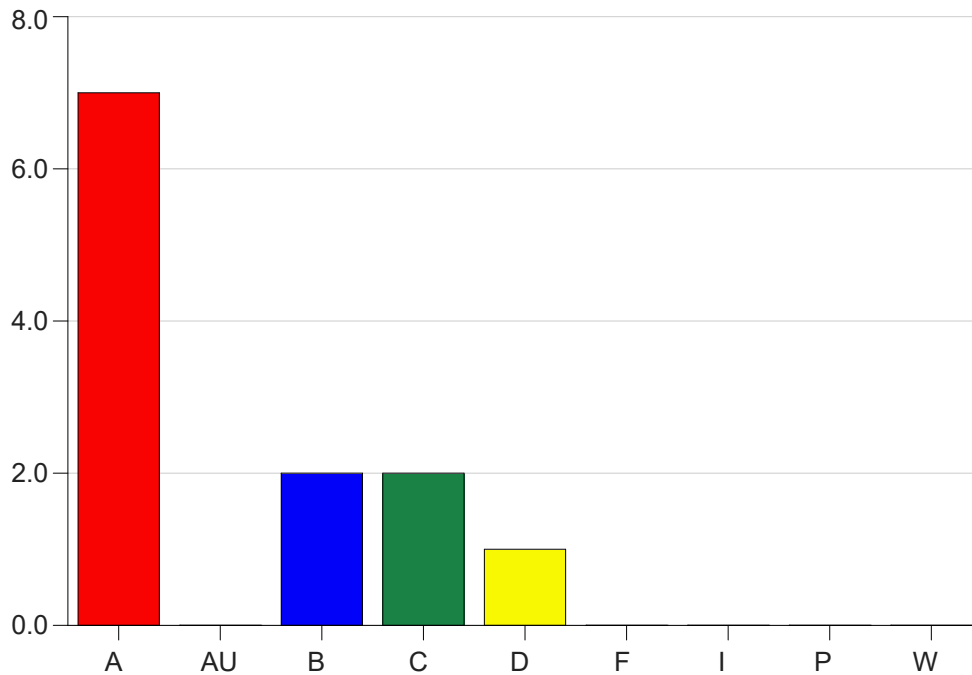

Louisiana State University Eunice Grade Distribution by Instructor 2020 Summer Semester

Nov 16, 2020
9:23:03 AM

Faculty Full Name (Last, First): Gordon, Toisha Lyn

		A	AU	B	C	D	F	I	P	W	Total
UNIV0008	01	0	0	0	0	0	0	0	0	0	0
	25	7	0	2	2	1	0	0	0	0	12
	Total	7	0	2	2	1	0	0	0	0	12
Total		7	0	2	2	1	0	0	0	0	12