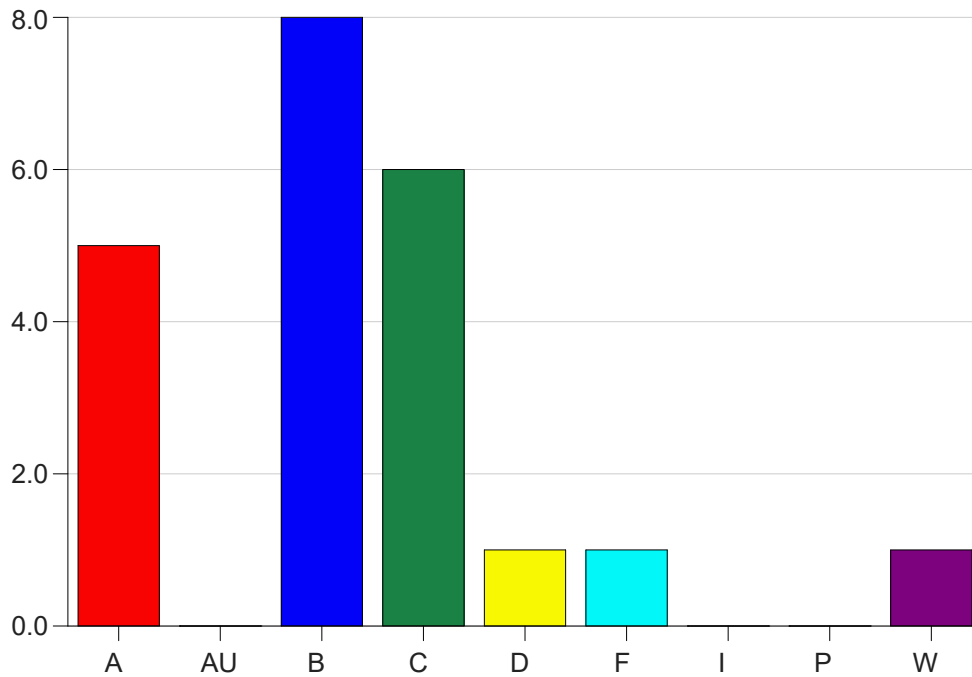

Louisiana State University Eunice

Grade Distribution by Instructor

2020 Summer Semester

Nov 16, 2020
9:23:03 AM

Faculty Full Name (Last, First): Jean, James

		A	AU	B	C	D	F	I	P	W	Total
MATH0015	25	5	0	5	4	0	0	0	0	0	14
	Total	5	0	5	4	0	0	0	0	0	14
MATH1425	02	0	0	0	0	0	0	0	0	0	0
	26	0	0	3	2	1	1	0	0	1	8
	Total	0	0	3	2	1	1	0	0	1	8
Total		5	0	8	6	1	1	0	0	1	22