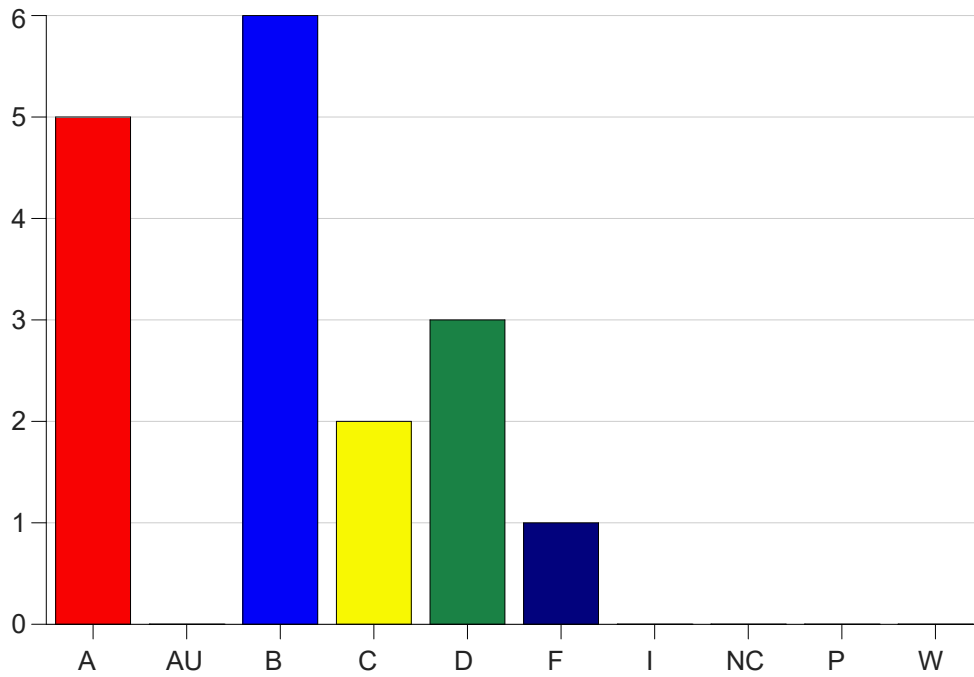

Louisiana State University Eunice

Grade Distribution by Course

2023 Spring Semester

Jun 8, 2023
2:46:11 PM

Course Work Course Number: HCM 2640

Course Work Count - All		A	AU	B	C	D	F	I	NC	P	W	Total
25	Lara, T	4	0	5	1	2	1	0	0	0	0	13
C6	Hedge, R.	1	0	1	1	1	0	0	0	0	0	4
Total		5	0	6	2	3	1	0	0	0	0	17