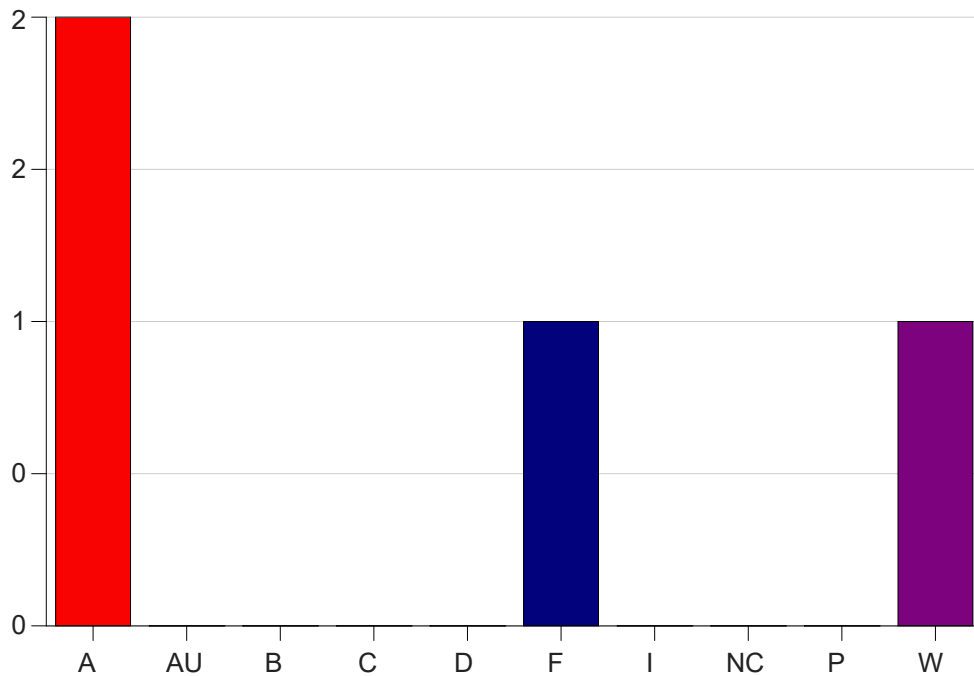

Louisiana State University Eunice

Grade Distribution by Course

2023 Spring Semester

Jun 8, 2023
2:46:11 PM

Course Work Course Number: INDS1102

Course Work Count - All		A	AU	B	C	D	F	I	NC	P	W	Total
S1	Kapp, K	2	0	0	0	0	1	0	0	0	1	4
Total		2	0	0	0	0	1	0	0	0	1	4