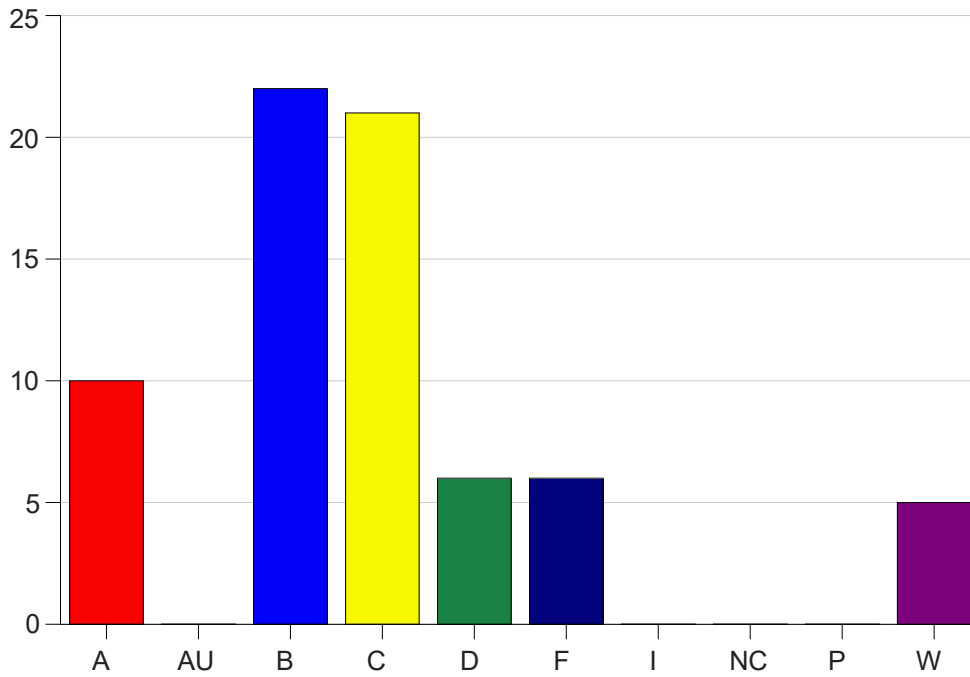

Louisiana State University Eunice

Grade Distribution by Course

2023 Spring Semester

Jun 8, 2023
2:46:11 PM

Course Work Course Number: ENVS1126

Course Work Count - All		A	AU	B	C	D	F	I	NC	P	W	Total
25	Jariel,D	7	0	11	11	3	1	0	0	0	3	36
26	deNux, C	3	0	11	10	3	5	0	0	0	2	34
Total		10	0	22	21	6	6	0	0	0	5	70