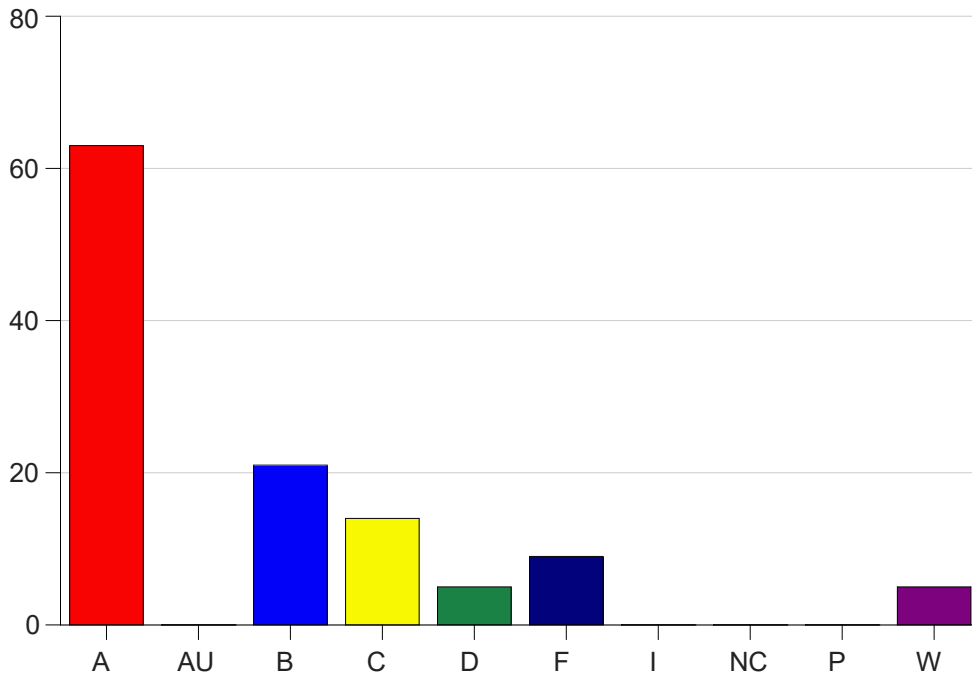

Louisiana State University Eunice Grade Distribution by Course 2023 Spring Semester

Jun 8, 2023
2:46:11 PM

Course Work Course Number: PSYC2000

Course Work Count - All		A	AU	B	C	D	F	I	NC	P	W	Total
01	Narby,D	10	0	1	0	0	3	0	0	0	0	14
03	Ford, S	7	0	10	8	2	0	0	0	0	2	29
20	Narby,D	32	0	1	1	1	1	0	0	0	2	38
L6	Ford, S	14	0	9	5	2	5	0	0	0	1	36
Total		63	0	21	14	5	9	0	0	0	5	117