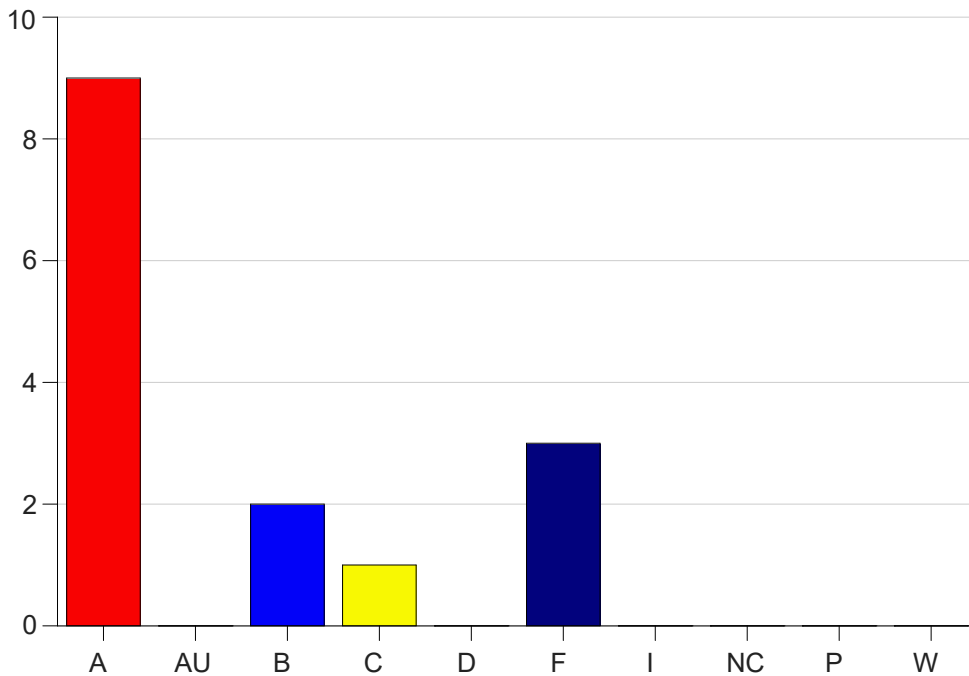

Louisiana State University Eunice

Grade Distribution by Course

2023 Spring Semester

Jun 8, 2023
2:46:11 PM

Course Work Course Number: MKTG2423

Course Work Count - All		A	AU	B	C	D	F	I	NC	P	W	Total
25	Reed, D	9	0	2	1	0	3	0	0	0	0	15
Total		9	0	2	1	0	3	0	0	0	0	15