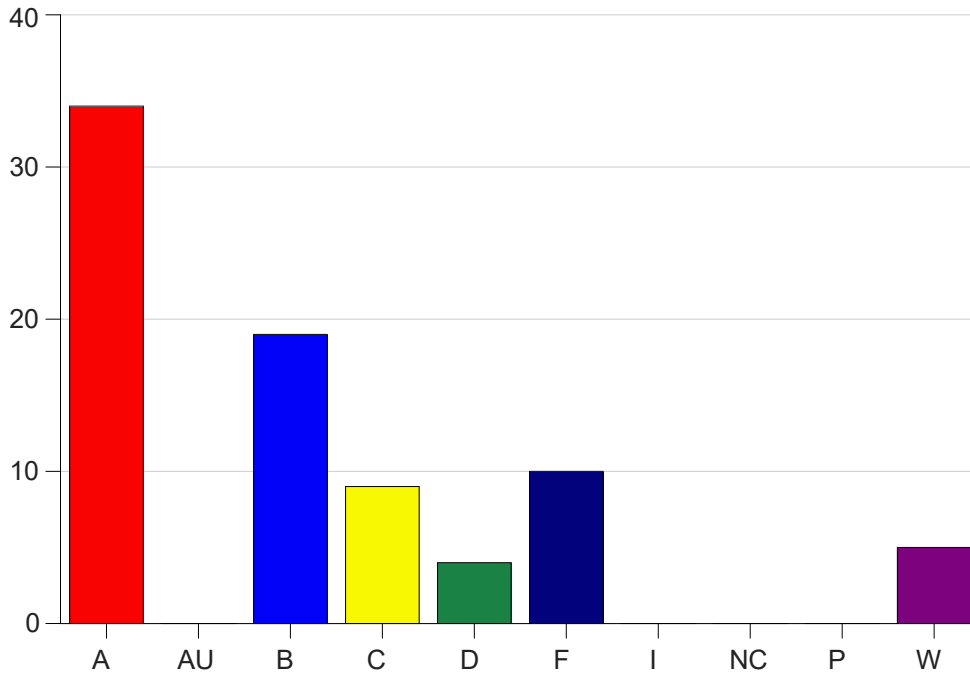

Louisiana State University Eunice

Grade Distribution by Course

2023 Spring Semester

Jun 8, 2023
2:46:11 PM

Course Work Course Number: HIST1001

Course Work Count - All		A	AU	B	C	D	F	I	NC	P	W	Total
01	Baltakis,A	4	0	0	2	2	2	0	0	0	2	12
25	Sellers,W	22	0	5	1	1	6	0	0	0	1	36
C1	Dozier, T	8	0	14	6	1	2	0	0	0	2	33
Total		34	0	19	9	4	10	0	0	0	5	81