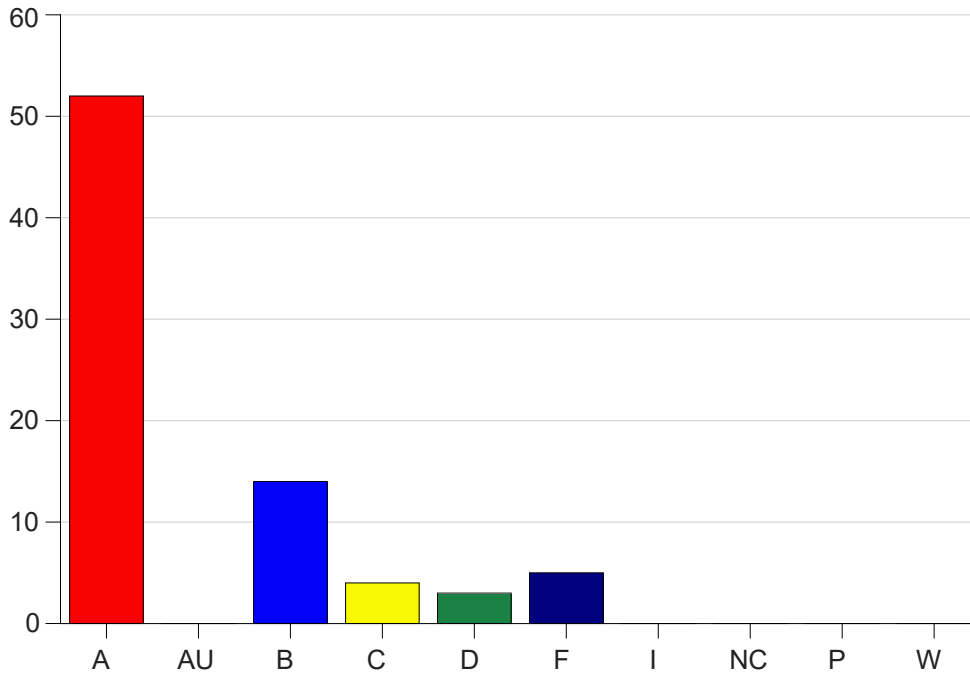

Louisiana State University Eunice

Grade Distribution by Course

2023 Spring Semester

Jun 8, 2023
2:46:11 PM

Course Work Course Number: ART 1440

Course Work Count - All		A	AU	B	C	D	F	I	NC	P	W	Total
01	Jones, S	10	0	2	1	0	1	0	0	0	0	14
21	Jones, S	18	0	7	2	1	3	0	0	0	0	31
L6	Jones, S	24	0	5	1	2	1	0	0	0	0	33
Total		52	0	14	4	3	5	0	0	0	0	78