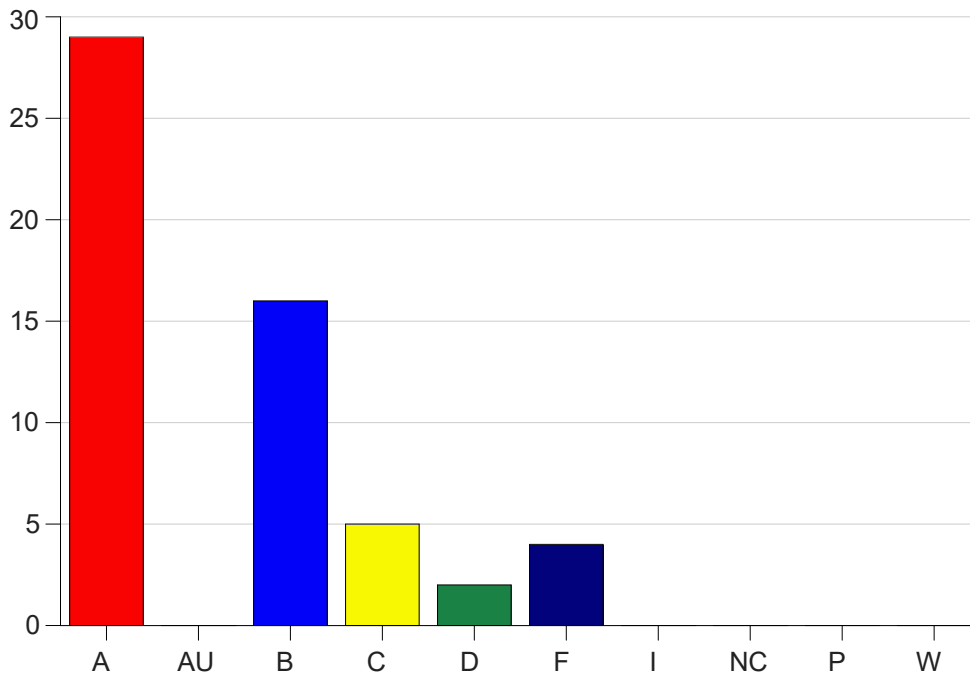

Louisiana State University Eunice

Grade Distribution by Course

2023 Spring Semester

Jun 8, 2023
2:46:11 PM

Course Work Course Number: HCM 2601

Course Work Count - All		A	AU	B	C	D	F	I	NC	P	W	Total
L1	Duet, B	8	0	3	0	1	0	0	0	0	0	12
L6	Duet, B	14	0	1	1	0	2	0	0	0	0	18
S1	Duet, B	7	0	12	4	1	2	0	0	0	0	26
Total		29	0	16	5	2	4	0	0	0	0	56