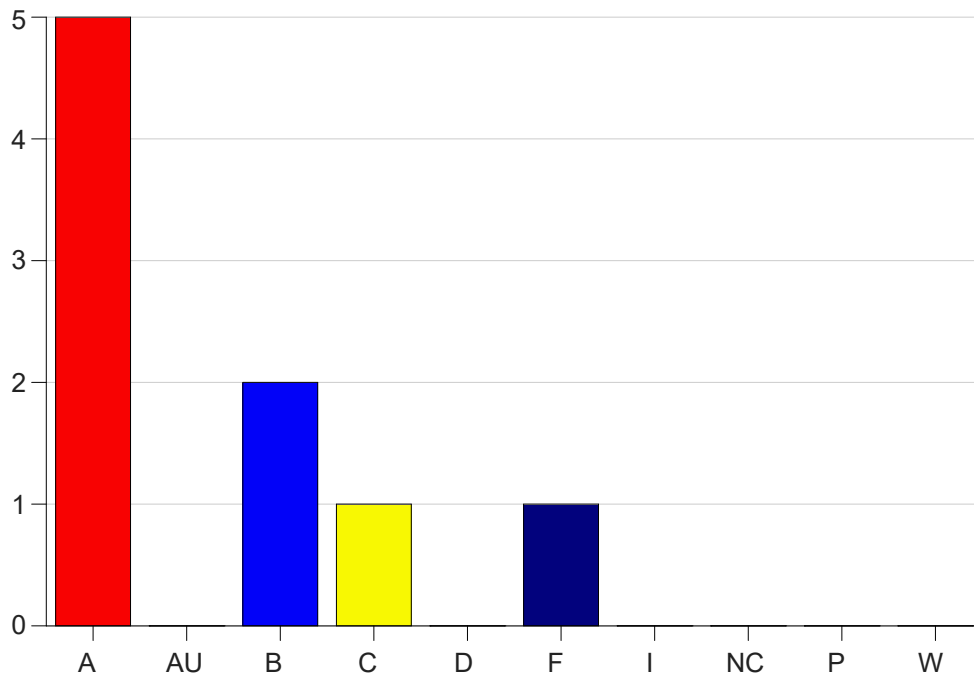

Louisiana State University Eunice

Grade Distribution by Course

2023 Spring Semester

Jun 8, 2023
2:46:11 PM

Course Work Course Number: PBSA2510

Course Work Count - All		A	AU	B	C	D	F	I	NC	P	W	Total
L1	Hally,R	5	0	2	1	0	1	0	0	0	0	9
Total		5	0	2	1	0	1	0	0	0	0	9