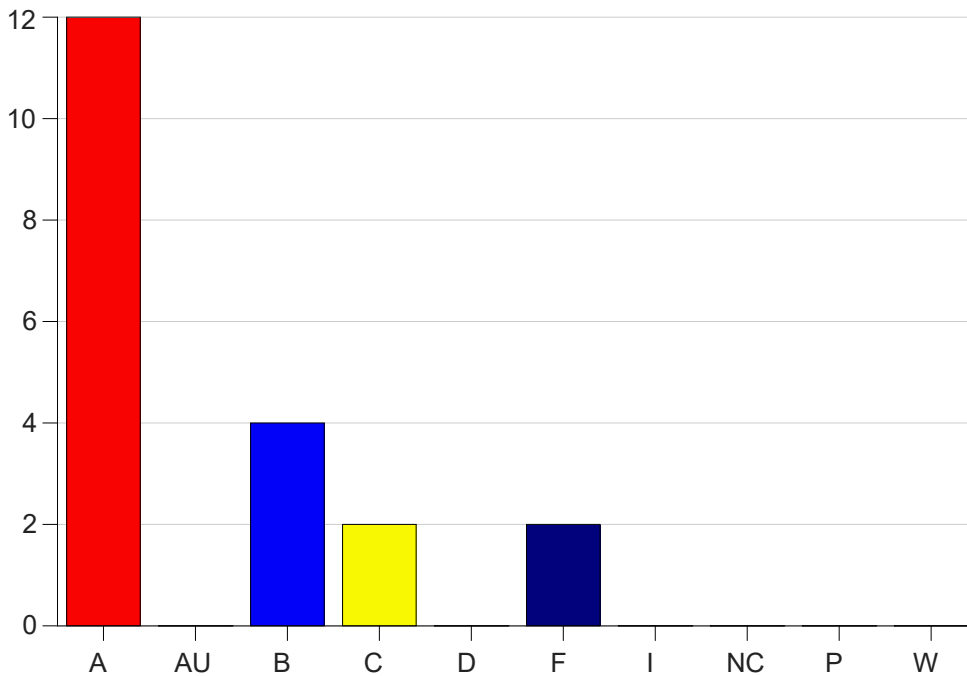

Louisiana State University Eunice

Grade Distribution by Course

2023 Spring Semester

Jun 8, 2023
2:46:11 PM

Course Work Course Number: MGMT2260

Course Work Count - All		A	AU	B	C	D	F	I	NC	P	W	Total
25	Thibodeaux	12	0	4	2	0	2	0	0	0	0	20
Total		12	0	4	2	0	2	0	0	0	0	20