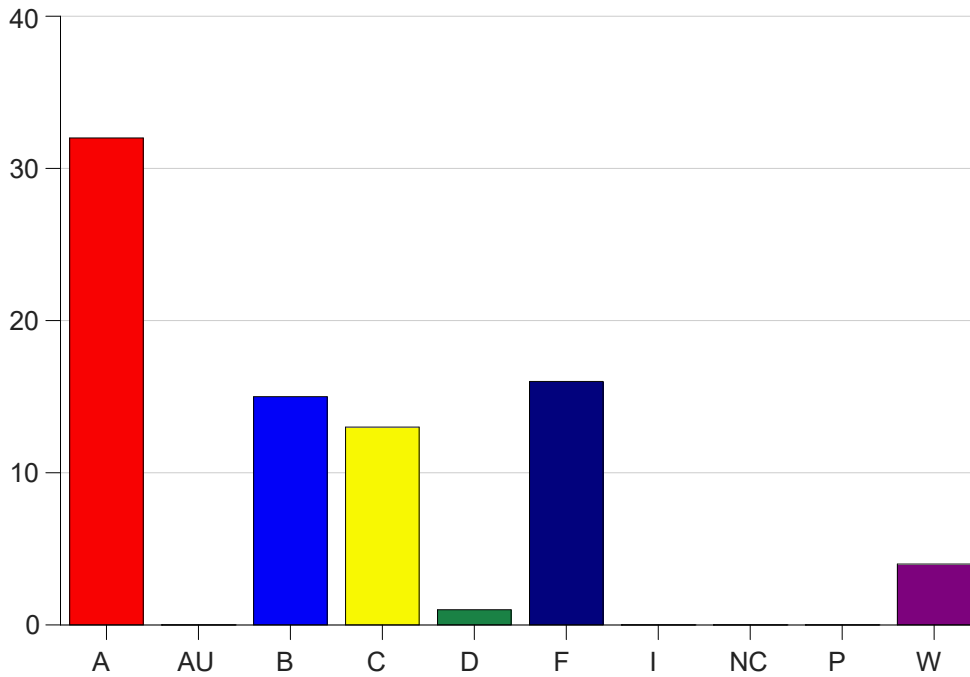

Louisiana State University Eunice

Grade Distribution by Course

2023 Spring Semester

Jun 8, 2023
2:46:11 PM

Course Work Course Number: BADM1001

Course Work Count - All		A	AU	B	C	D	F	I	NC	P	W	Total
01	May,N	6	0	2	5	0	5	0	0	0	3	21
02	Beshears,M	3	0	4	2	0	2	0	0	0	0	11
25	Monk,E	15	0	5	1	0	5	0	0	0	0	26
26	Thibodeaux	8	0	4	5	1	4	0	0	0	1	23
Total		32	0	15	13	1	16	0	0	0	4	81