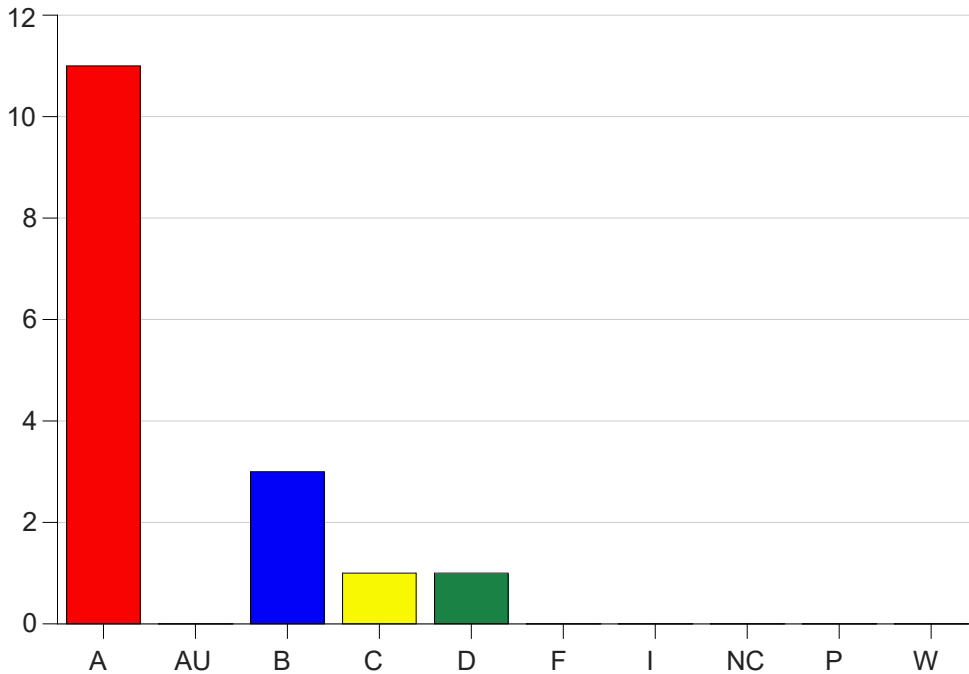

Louisiana State University Eunice

Grade Distribution by Course

2023 Spring Semester

Jun 8, 2023
2:46:11 PM

Course Work Course Number: HCM 2650

Course Work Count - All		A	AU	B	C	D	F	I	NC	P	W	Total
25	Morris, D	11	0	3	1	1	0	0	0	0	0	16
Total		11	0	3	1	1	0	0	0	0	0	16