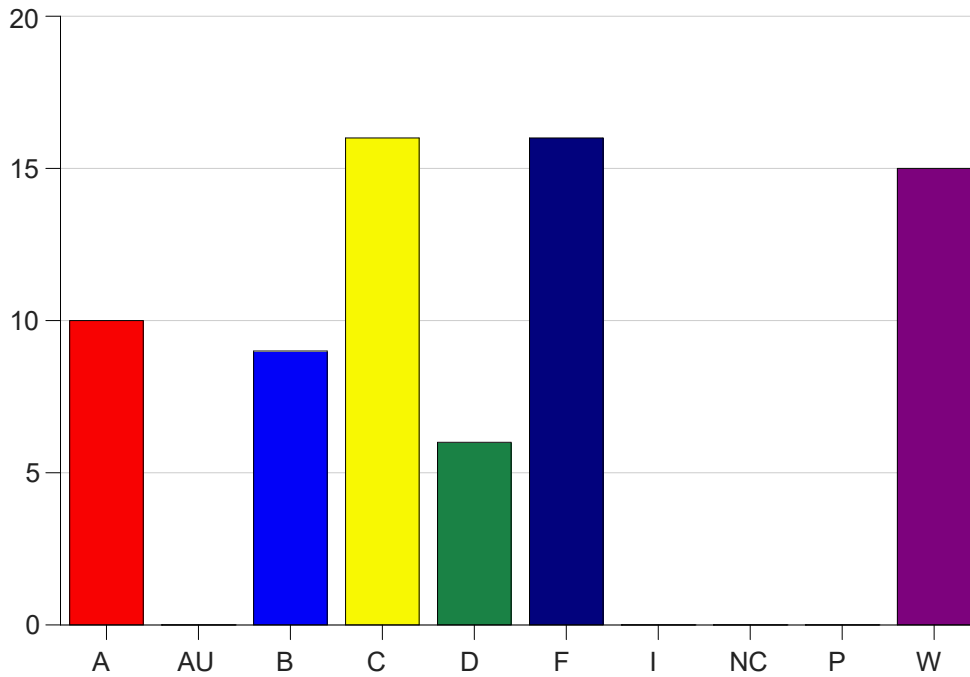

Louisiana State University Eunice Grade Distribution by Course 2023 Spring Semester

Jun 8, 2023
2:46:11 PM

Course Work Course Number: MATH1021

Course Work Count - All		A	AU	B	C	D	F	I	NC	P	W	Total
01	Jean, J	0	0	4	3	0	3	0	0	0	4	14
02	Miller, C	2	0	1	6	4	3	0	0	0	2	18
25	Miller, C	5	0	3	6	0	10	0	0	0	9	33
A1	Semones, G	3	0	1	1	2	0	0	0	0	0	7
Total		10	0	9	16	6	16	0	0	0	15	72