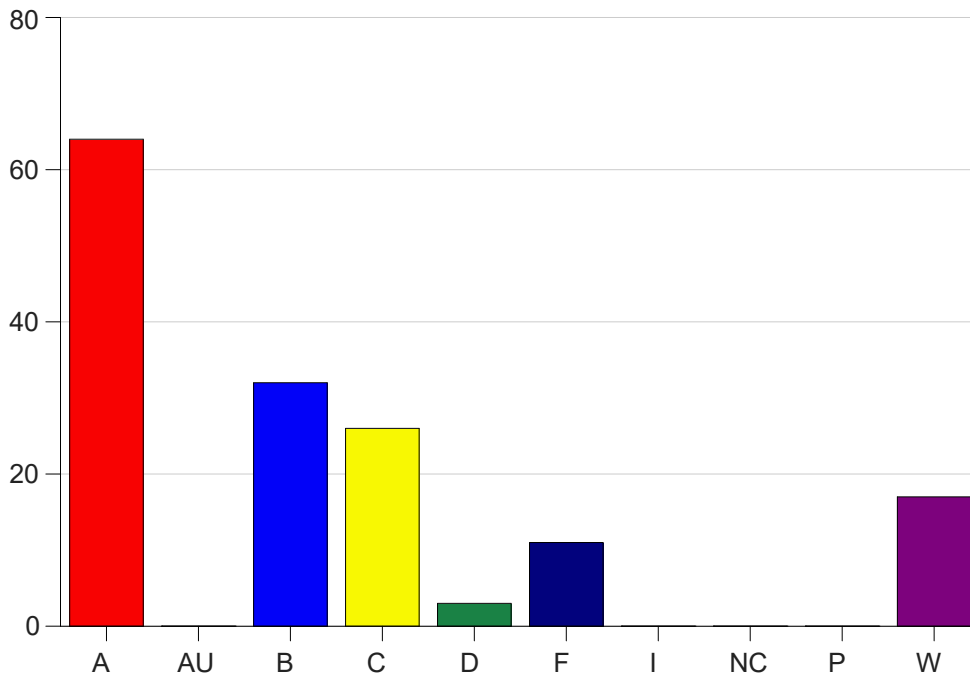

Louisiana State University Eunice

Grade Distribution by Course

2023 Spring Semester

Jun 8, 2023
2:46:11 PM

Course Work Course Number: BIOL1002

Course Work Count - All		A	AU	B	C	D	F	I	NC	P	W	Total
01	Jariel,D	2	0	6	5	0	3	0	0	0	8	24
25	Barton, L	16	0	5	3	0	0	0	0	0	3	27
26	Barton, L	10	0	5	8	1	3	0	0	0	3	30
D2	Barton, L	25	0	11	5	0	1	0	0	0	2	44
L6	Jariel,D	11	0	5	5	2	4	0	0	0	1	28
Total		64	0	32	26	3	11	0	0	0	17	153