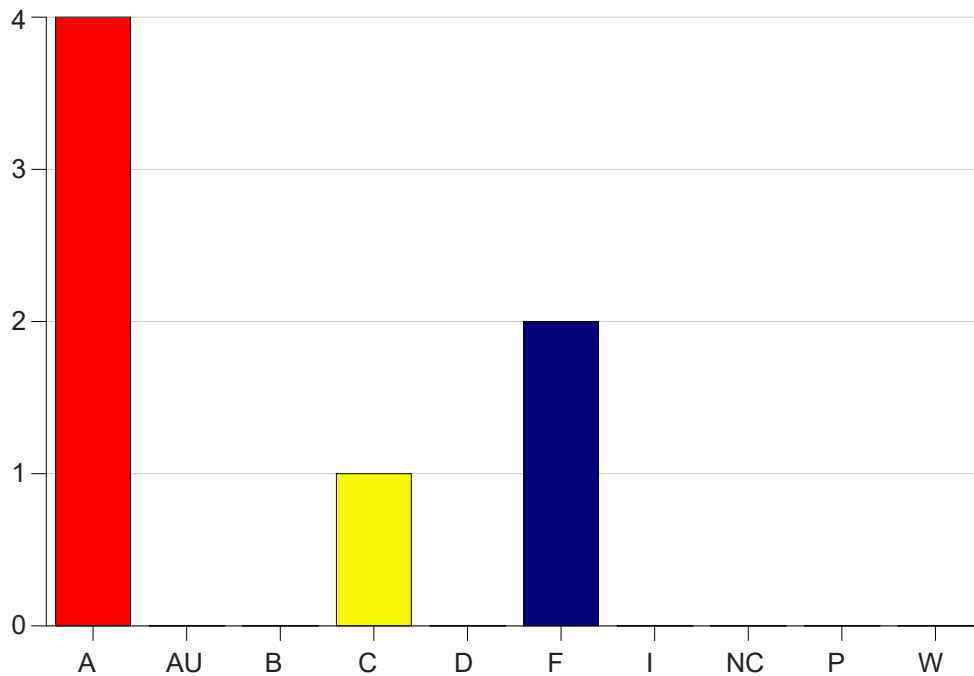

Louisiana State University Eunice

Grade Distribution by Course

2023 Spring Semester

Jun 8, 2023
2:46:11 PM

Course Work Course Number: EDCI2271

Course Work Count - All		A	AU	B	C	D	F	I	NC	P	W	Total
70	Gonzalez,L	4	0	0	1	0	2	0	0	0	0	7
Total		4	0	0	1	0	2	0	0	0	0	7