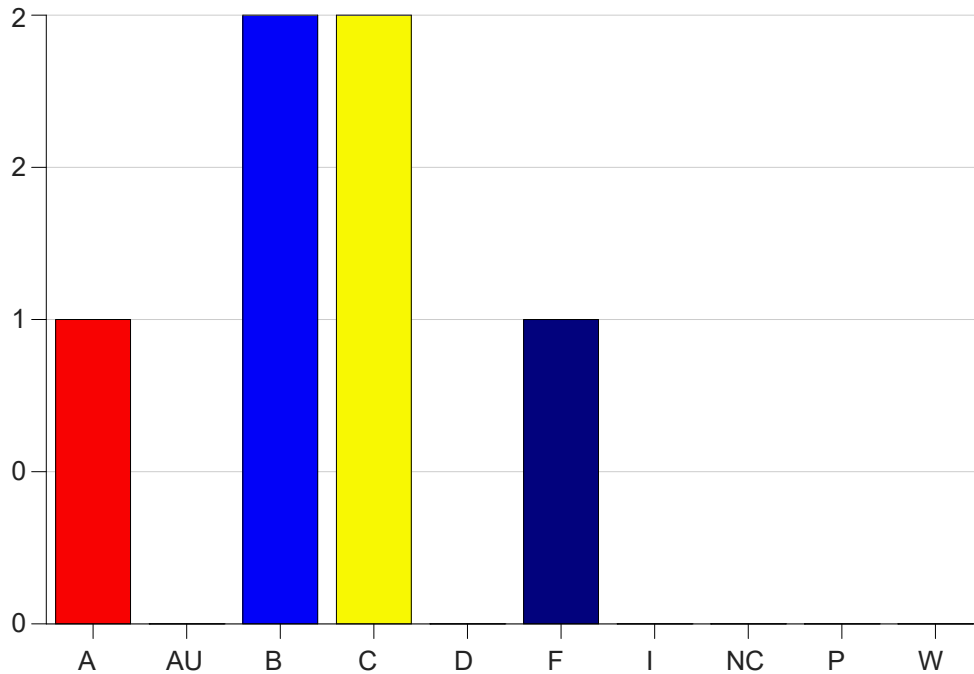

Louisiana State University Eunice

Grade Distribution by Course

2023 Spring Semester

Jun 8, 2023
2:46:11 PM

Course Work Course Number: CSC 2350

Course Work Count - All		A	AU	B	C	D	F	I	NC	P	W	Total
25	Burkes, C	1	0	2	2	0	1	0	0	0	0	6
Total		1	0	2	2	0	1	0	0	0	0	6