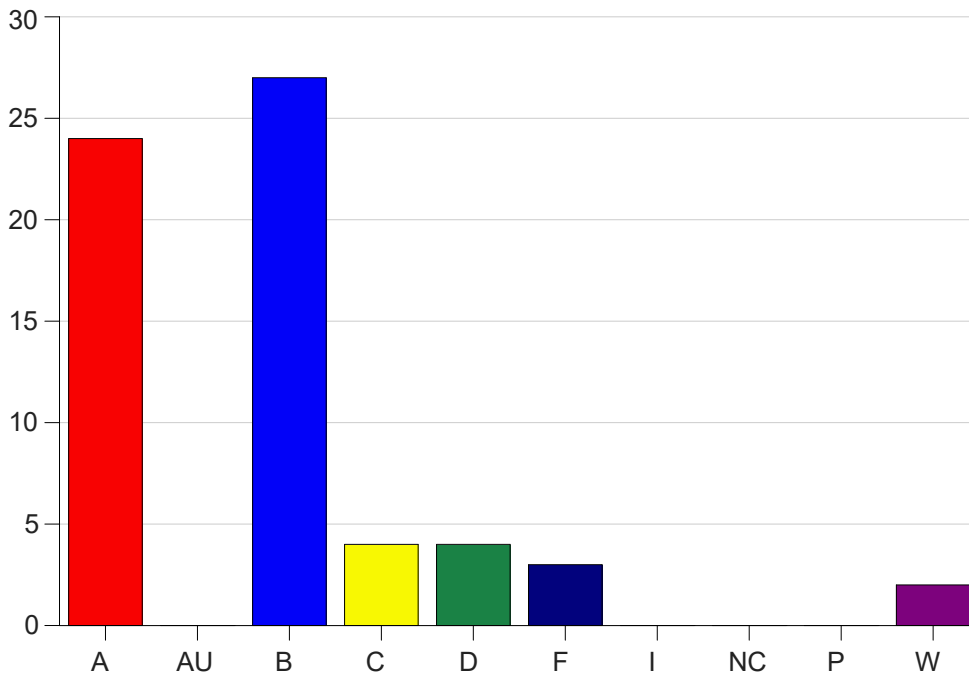

Louisiana State University Eunice

Grade Distribution by Course

2023 Spring Semester

Jun 8, 2023
2:46:11 PM

Course Work Course Number: RADT1000

Course Work Count - All		A	AU	B	C	D	F	I	NC	P	W	Total
25	Sonnier,A	12	0	15	0	0	1	0	0	0	0	28
26	Sonnier,A	9	0	10	4	2	1	0	0	0	2	28
27	Sonnier,A	3	0	2	0	2	1	0	0	0	0	8
Total		24	0	27	4	4	3	0	0	0	2	64