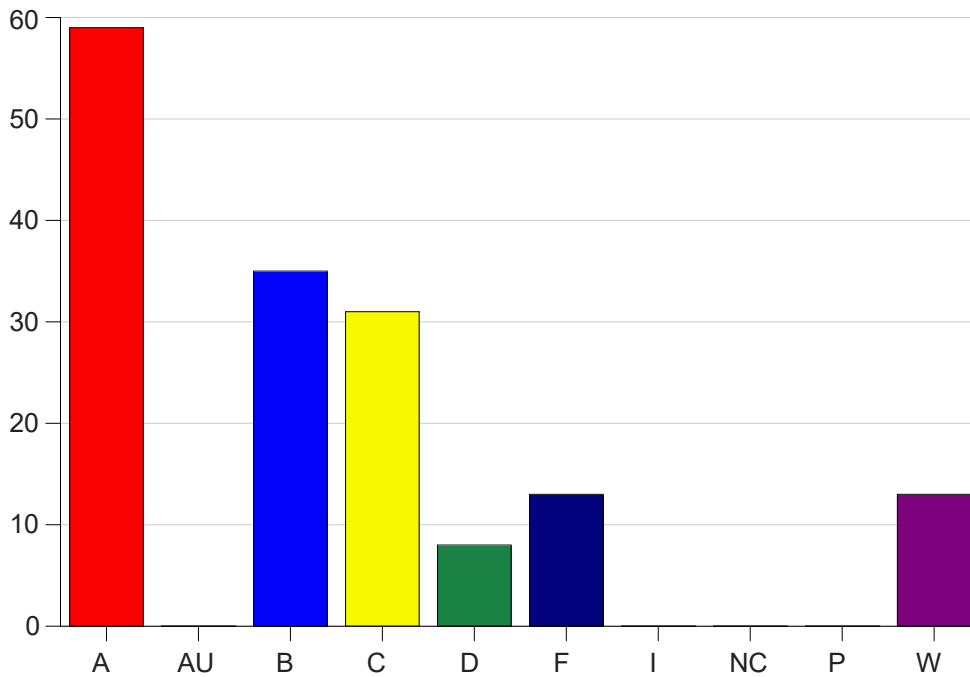

Louisiana State University Eunice

Grade Distribution by Course

2023 Spring Semester

Jun 8, 2023
2:46:11 PM

Course Work Course Number: HIST1003

Course Work Count - All		A	AU	B	C	D	F	I	NC	P	W	Total
01	Baltakis,A	3	0	2	6	5	1	0	0	0	9	26
02	Throop, V	5	0	5	4	2	2	0	0	0	1	19
D2	Sellers,W	36	0	7	5	1	1	0	0	0	0	50
D3	Smith,H	10	0	12	7	0	0	0	0	0	0	29
L6	Alleman,M	5	0	9	9	0	9	0	0	0	3	35
Total		59	0	35	31	8	13	0	0	0	13	159