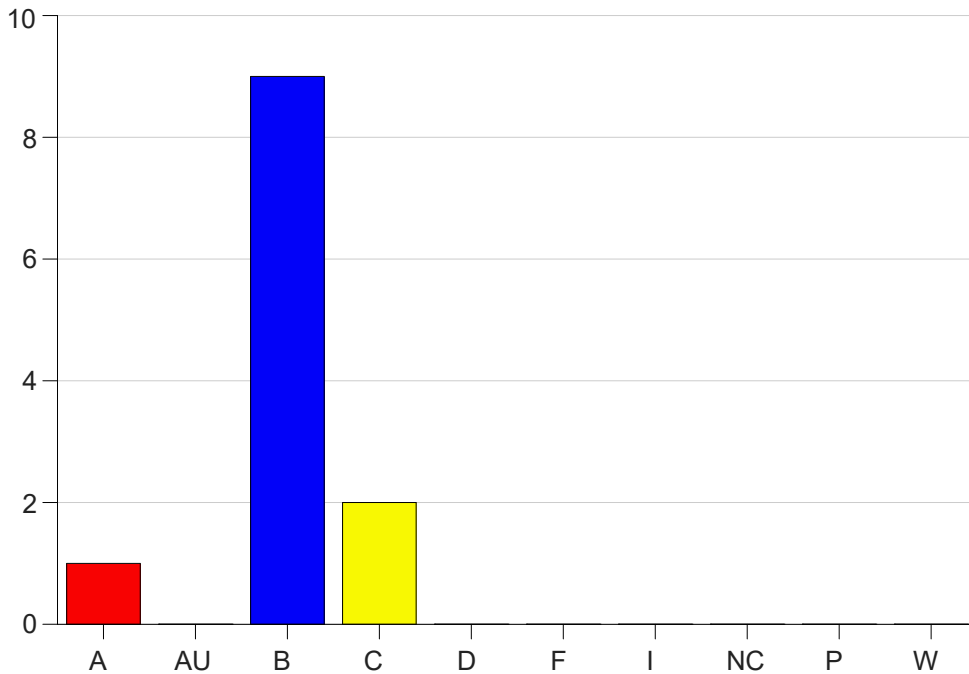

Louisiana State University Eunice

Grade Distribution by Course

2023 Spring Semester

Jun 8, 2023
2:46:11 PM

Course Work Course Number: SURT2103

Course Work Count - All		A	AU	B	C	D	F	I	NC	P	W	Total
90	Kopp, R	1	0	5	0	0	0	0	0	0	0	6
91	Guillory, K	0	0	4	2	0	0	0	0	0	0	6
Total		1	0	9	2	0	0	0	0	0	0	12