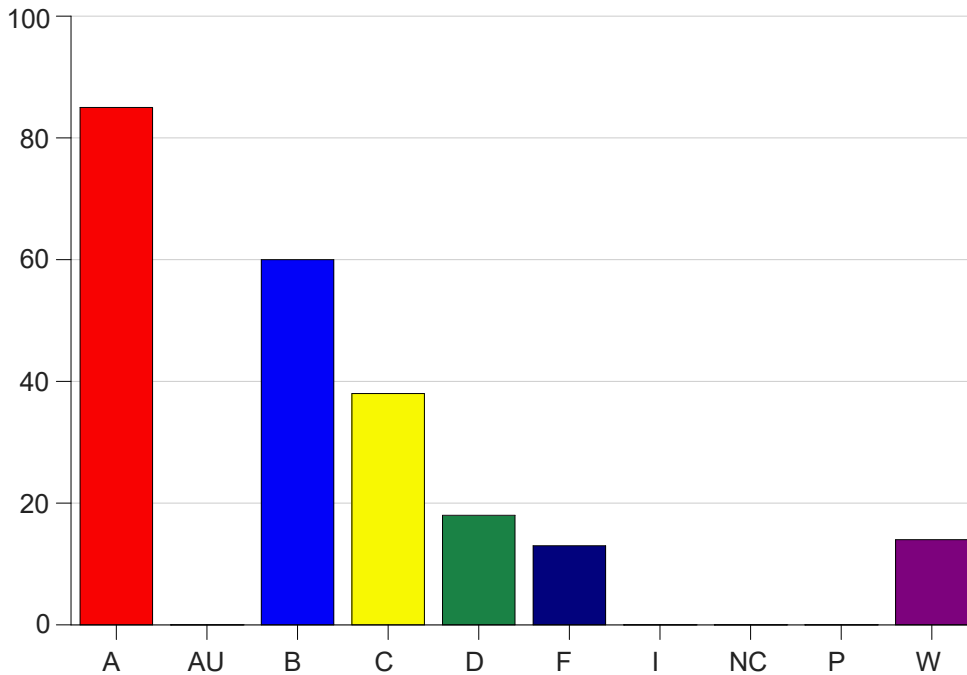

Louisiana State University Eunice

Grade Distribution by Course

2023 Spring Semester

Jun 8, 2023
2:46:11 PM

Course Work Course Number: MUS 1751

Course Work Count - All		A	AU	B	C	D	F	I	NC	P	W	Total
25	Jones,Clin	26	0	4	2	1	1	0	0	0	1	35
26	Jones,Clin	26	0	4	4	0	0	0	0	0	1	35
27	Jones,Clin	21	0	5	4	2	1	0	0	0	2	35
28	Locy,R	0	0	14	7	4	6	0	0	0	2	33
C1	Locy,R	1	0	11	8	9	0	0	0	0	5	34
C6	Locy,R	0	0	11	9	2	5	0	0	0	3	30
D2	Goodman, L	11	0	11	4	0	0	0	0	0	0	26
Total		85	0	60	38	18	13	0	0	0	14	228