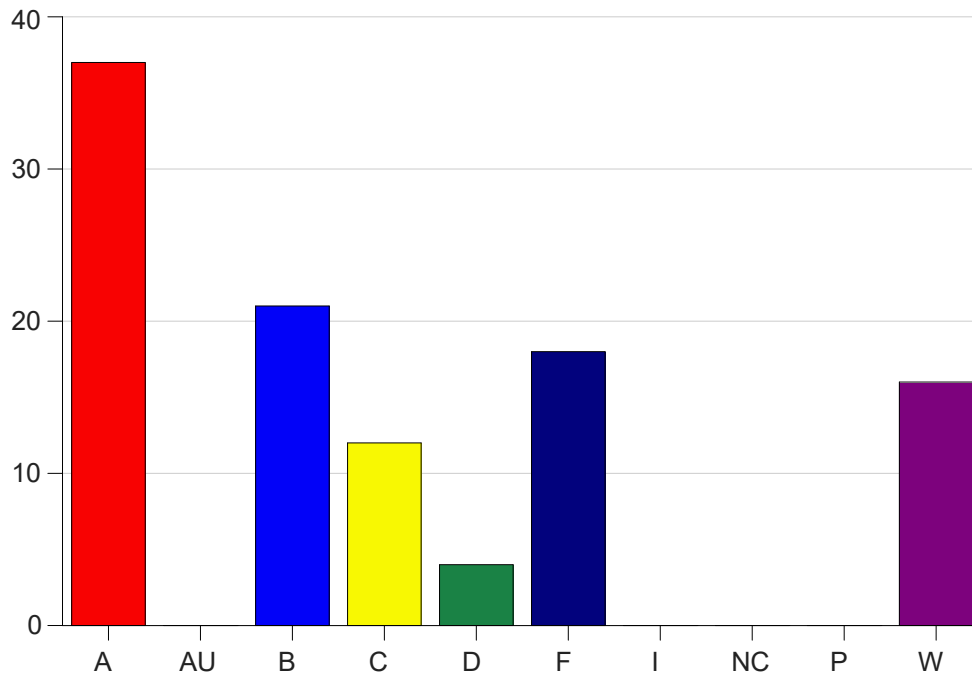

Louisiana State University Eunice

Grade Distribution by Course

2023 Spring Semester

Jun 8, 2023
2:46:11 PM

Course Work Course Number: HIST2055

Course Work Count - All		A	AU	B	C	D	F	I	NC	P	W	Total
01	Dozier, T	5	0	5	2	1	6	0	0	0	11	30
20	Sellers,W	20	0	5	1	1	4	0	0	0	4	35
C6	Gaspard,R	12	0	11	9	2	8	0	0	0	1	43
Total		37	0	21	12	4	18	0	0	0	16	108