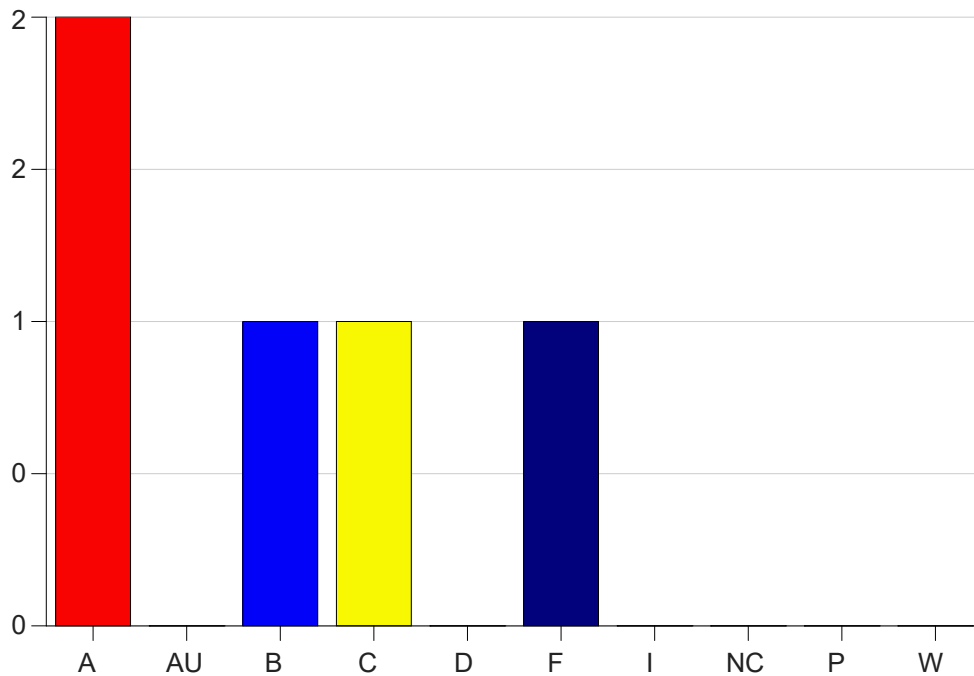

Louisiana State University Eunice

Grade Distribution by Course

2023 Spring Semester

Jun 8, 2023
2:46:11 PM

Course Work Course Number: CSC 2260

Course Work Count - All		A	AU	B	C	D	F	I	NC	P	W	Total
01	Seeder, L	2	0	1	1	0	1	0	0	0	0	5
Total		2	0	1	1	0	1	0	0	0	0	5