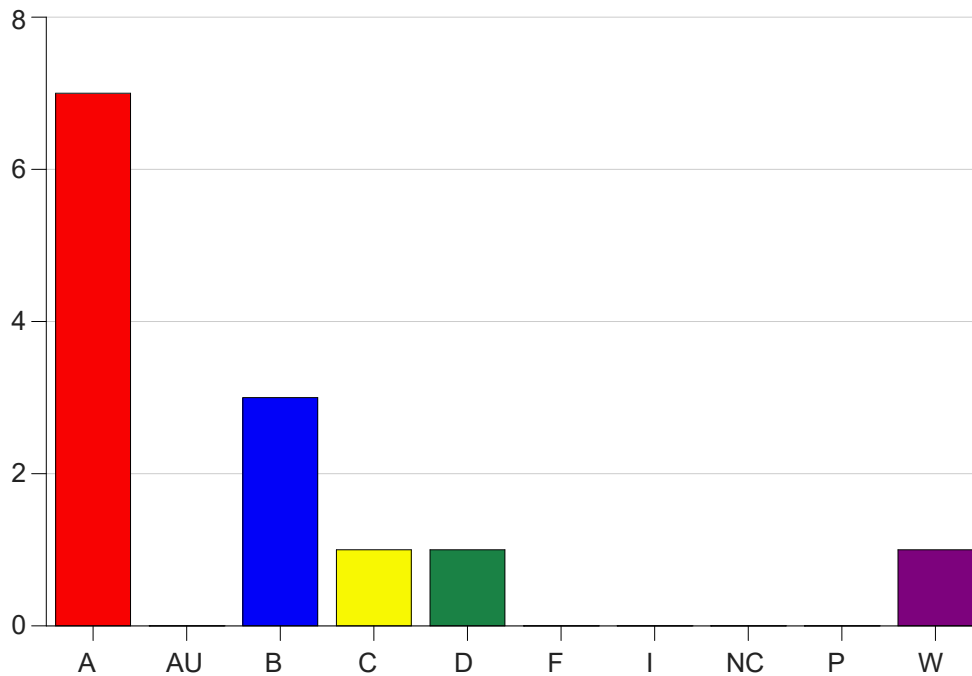

Louisiana State University Eunice

Grade Distribution by Course

2023 Spring Semester

Jun 8, 2023
2:46:11 PM

Course Work Course Number: CSC 2030

Course Work Count - All		A	AU	B	C	D	F	I	NC	P	W	Total
01	Seeder, L	7	0	3	1	1	0	0	0	0	1	13
Total		7	0	3	1	1	0	0	0	0	1	13