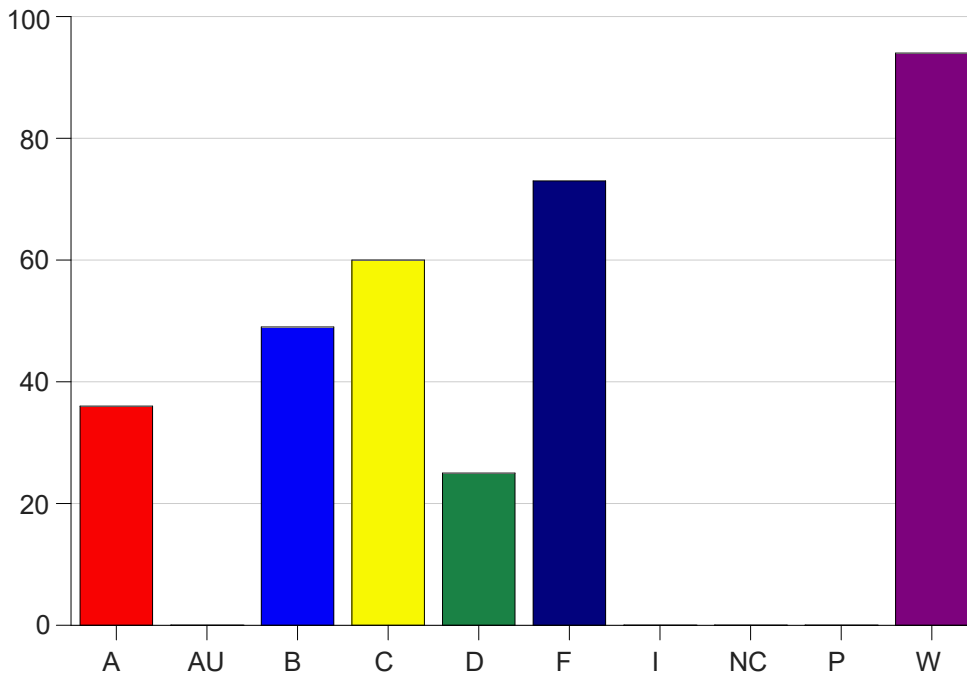

Louisiana State University Eunice

Grade Distribution by Course

2023 Spring Semester

Jun 8, 2023
2:46:11 PM

Course Work Course Number: BIOL1001

Course Work Count - All		A	AU	B	C	D	F	I	NC	P	W	Total
01	Cordes,J	8	0	19	8	1	4	0	0	0	13	53
03	Dalfrey, K	5	0	6	10	7	12	0	0	0	32	72
04	Dalfrey, K	2	0	6	11	3	13	0	0	0	17	52
05	Jariel,D	1	0	4	7	2	5	0	0	0	15	34
25	Dalfrey, K	4	0	3	7	4	11	0	0	0	4	33
26	Barton, L	12	0	3	3	1	9	0	0	0	2	30
27	Vasseur, P	1	0	2	10	4	11	0	0	0	5	33
L1	FontenotJe	3	0	6	4	3	8	0	0	0	6	30
Total		36	0	49	60	25	73	0	0	0	94	337