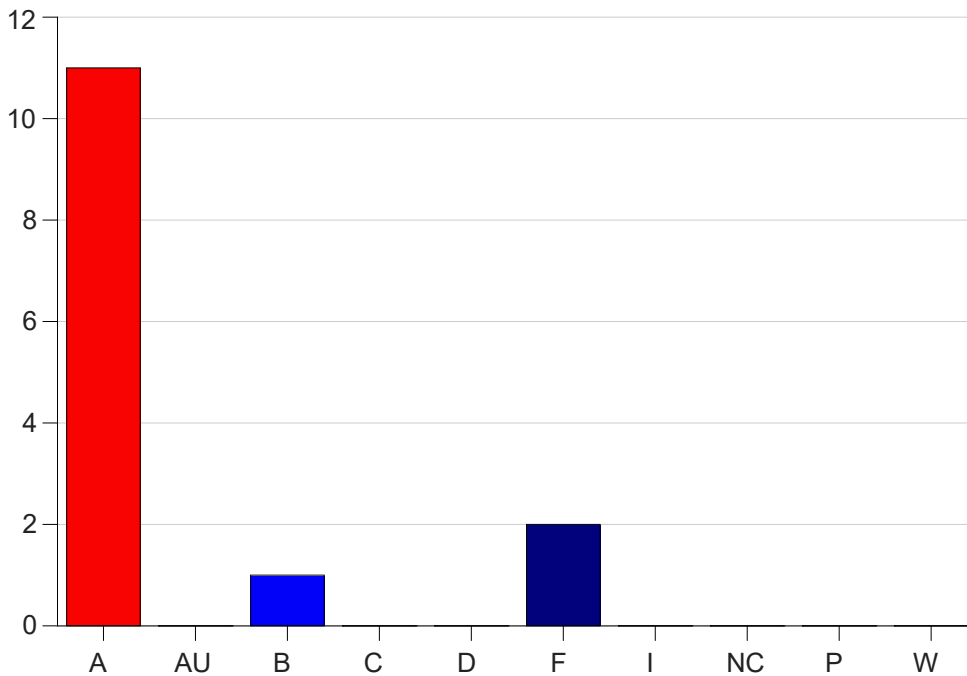

Louisiana State University Eunice

Grade Distribution by Course

2023 Spring Semester

Jun 8, 2023
2:46:11 PM

Course Work Course Number: HCM 2630

Course Work Count - All		A	AU	B	C	D	F	I	NC	P	W	Total
25	Warner,K	11	0	1	0	0	2	0	0	0	0	14
Total		11	0	1	0	0	2	0	0	0	0	14