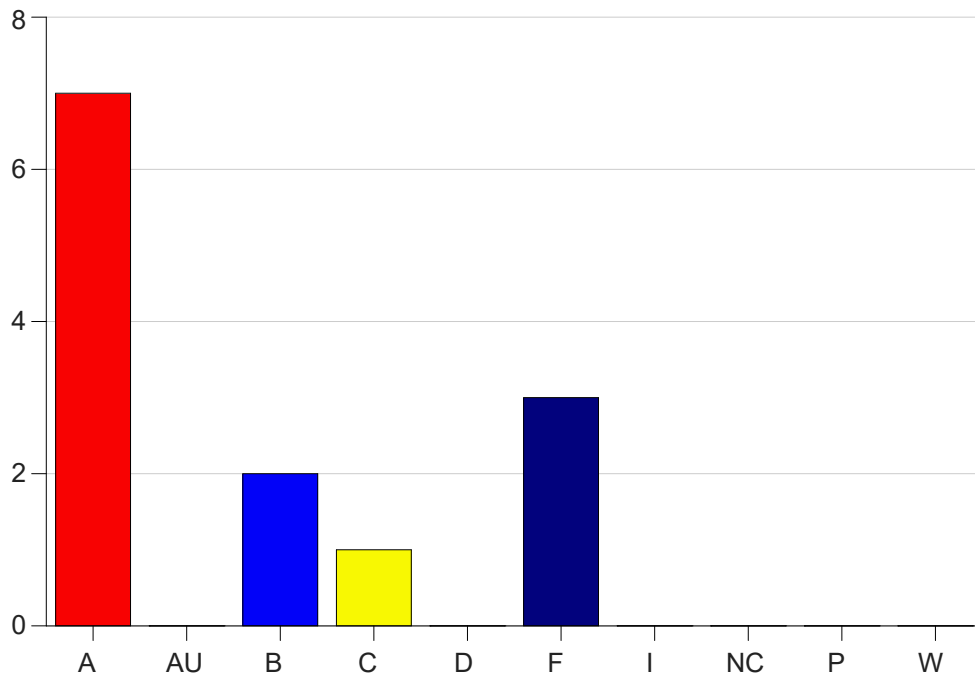

Louisiana State University Eunice

Grade Distribution by Course

2023 Spring Semester

Jun 8, 2023
2:46:11 PM

Course Work Course Number: ART 1001

Course Work Count - All		A	AU	B	C	D	F	I	NC	P	W	Total
01	Jones, S	7	0	2	1	0	3	0	0	0	0	13
Total		7	0	2	1	0	3	0	0	0	0	13