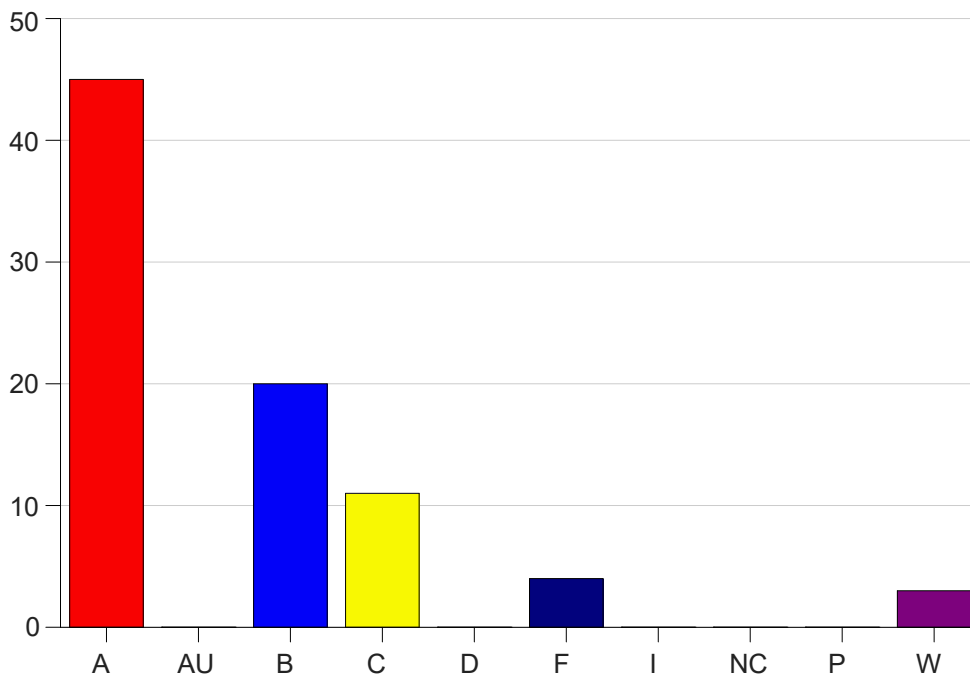

Louisiana State University Eunice

Grade Distribution by Course

2023 Spring Semester

Jun 8, 2023
2:46:11 PM

Course Work Course Number: DMS 1000

Course Work Count - All		A	AU	B	C	D	F	I	NC	P	W	Total
C1	Leger,K	28	0	10	2	0	0	0	0	0	1	41
C6	Leger,K	17	0	10	9	0	4	0	0	0	2	42
Total		45	0	20	11	0	4	0	0	0	3	83