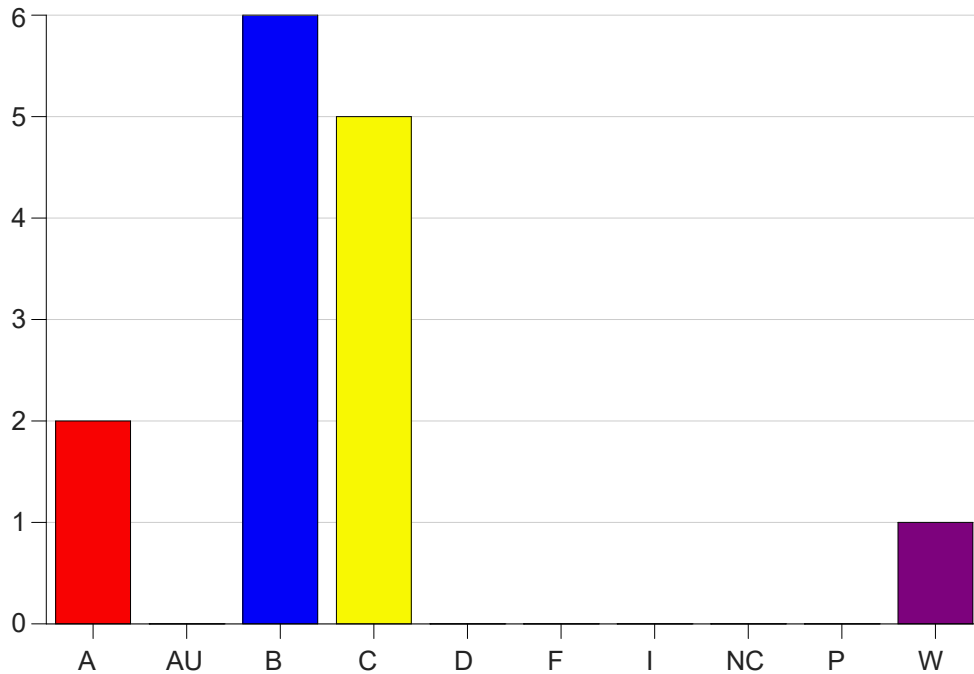

Louisiana State University Eunice

Grade Distribution by Course

2023 Spring Semester

Jun 8, 2023
2:46:11 PM

Course Work Course Number: BIOL1208

Course Work Count - All		A	AU	B	C	D	F	I	NC	P	W	Total
91	Jariel,D	2	0	6	5	0	0	0	0	0	1	14
Total		2	0	6	5	0	0	0	0	0	1	14