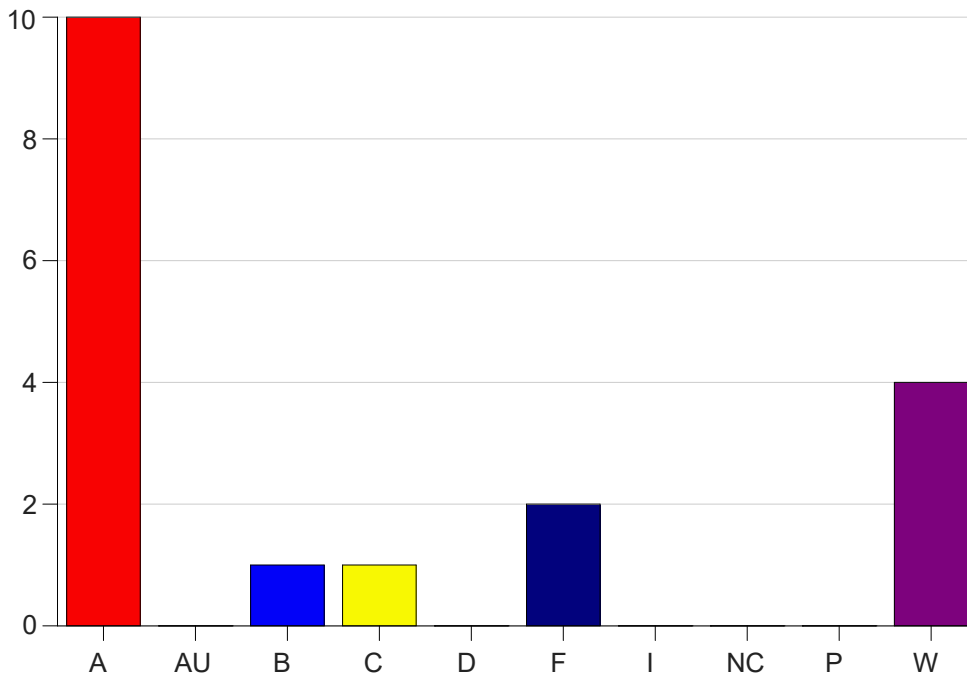

Louisiana State University Eunice

Grade Distribution by Course

2023 Spring Semester

Jun 8, 2023
2:46:11 PM

Course Work Course Number: AGRI1001

Course Work Count - All		A	AU	B	C	D	F	I	NC	P	W	Total
25	deNux, C	10	0	1	1	0	2	0	0	0	4	18
Total		10	0	1	1	0	2	0	0	0	4	18