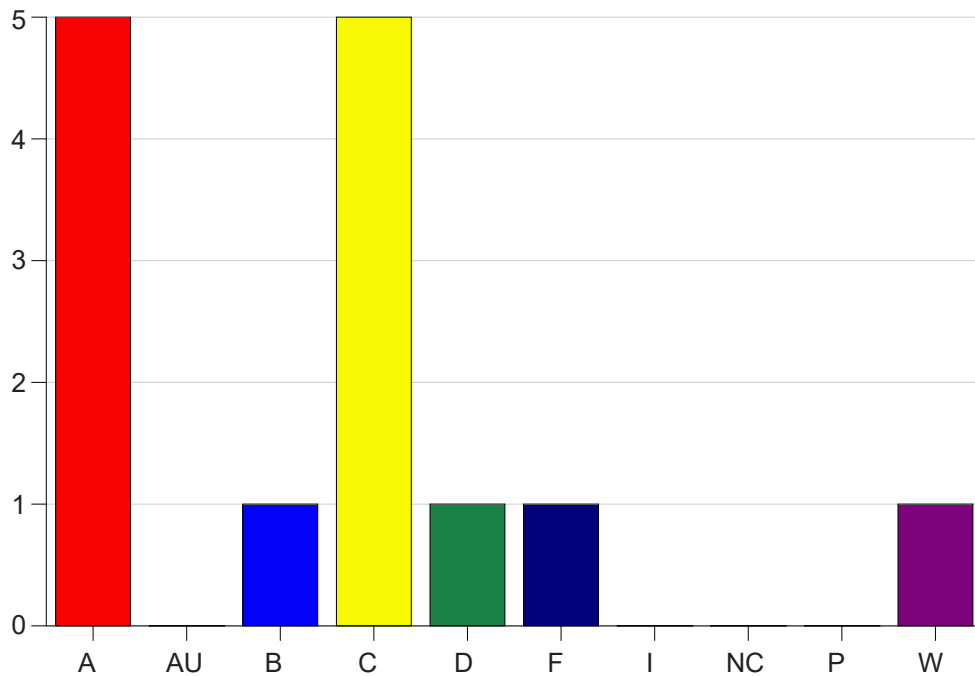

Louisiana State University Eunice Grade Distribution by Course 2023 Spring Semester

Jun 8, 2023
2:46:11 PM

Course Work Course Number: CJ 2300

Course Work Count - All		A	AU	B	C	D	F	I	NC	P	W	Total
L6	Ryerson,D	5	0	1	5	1	1	0	0	0	1	14
Total		5	0	1	5	1	1	0	0	0	1	14