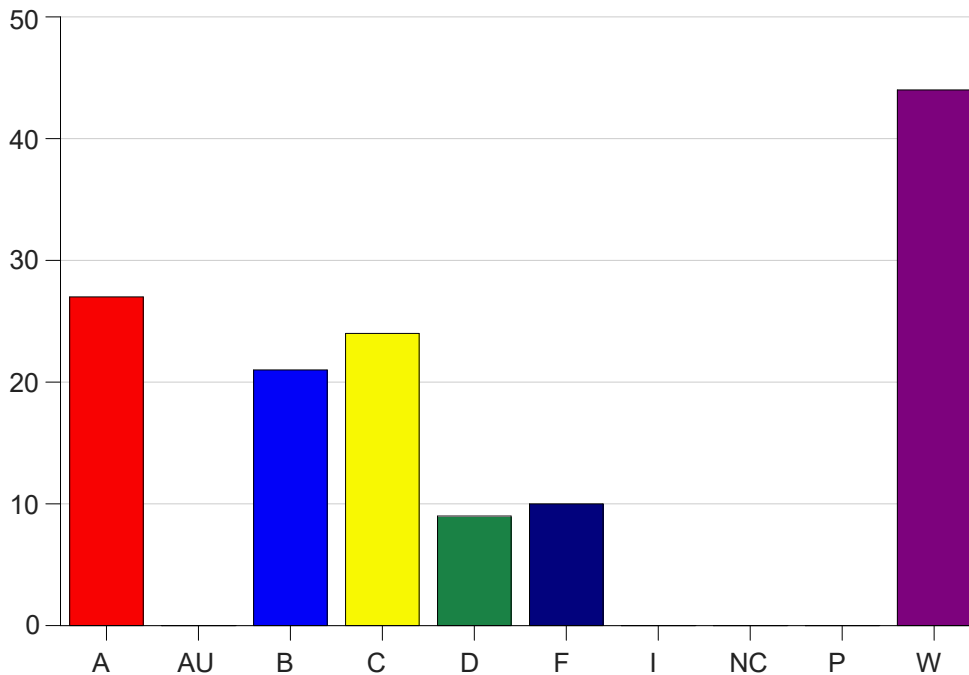

Louisiana State University Eunice

Grade Distribution by Course

2023 Spring Semester

Jun 8, 2023
2:46:11 PM

Course Work Course Number: BIOL1161

Course Work Count - All		A	AU	B	C	D	F	I	NC	P	W	Total
90	Cordes,J	6	0	6	3	0	3	0	0	0	10	28
91	Cordes,J	4	0	4	4	4	1	0	0	0	8	25
93	RobichauxS	13	0	4	6	0	0	0	0	0	4	27
94	Cordes,J	1	0	4	5	2	2	0	0	0	13	27
96	Cordes,J	2	0	2	3	3	3	0	0	0	6	19
97	Vasseur, P	1	0	1	3	0	1	0	0	0	3	9
Total		27	0	21	24	9	10	0	0	0	44	135