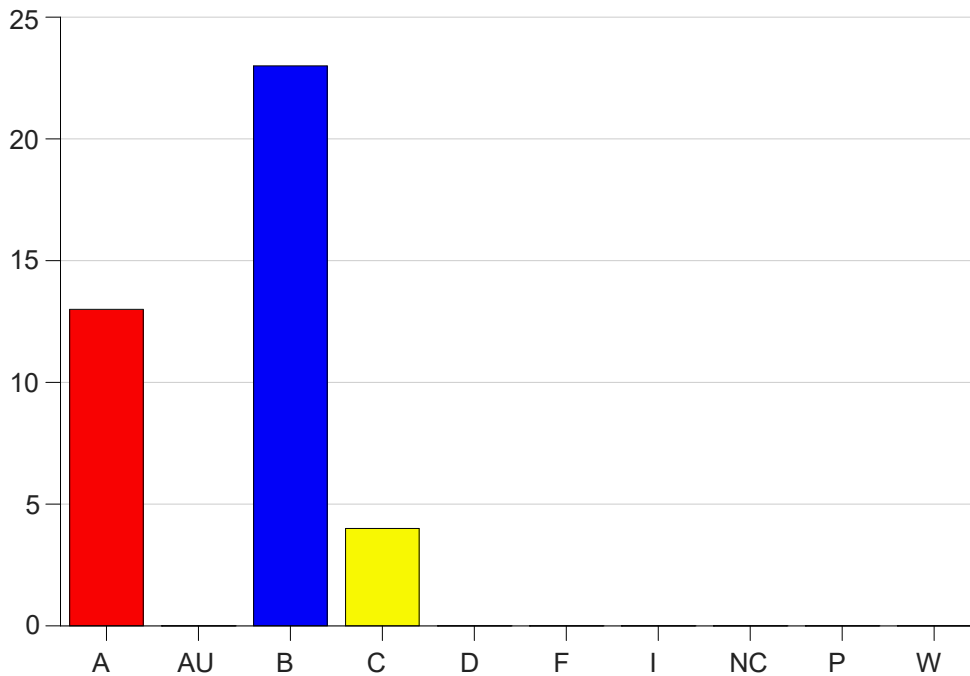

Louisiana State University Eunice

Grade Distribution by Course

2023 Spring Semester

Jun 8, 2023
2:46:11 PM

Course Work Course Number: NURS2532

Course Work Count - All		A	AU	B	C	D	F	I	NC	P	W	Total
25	LaFleur,L	13	0	23	4	0	0	0	0	0	0	40
Total		13	0	23	4	0	0	0	0	0	0	40