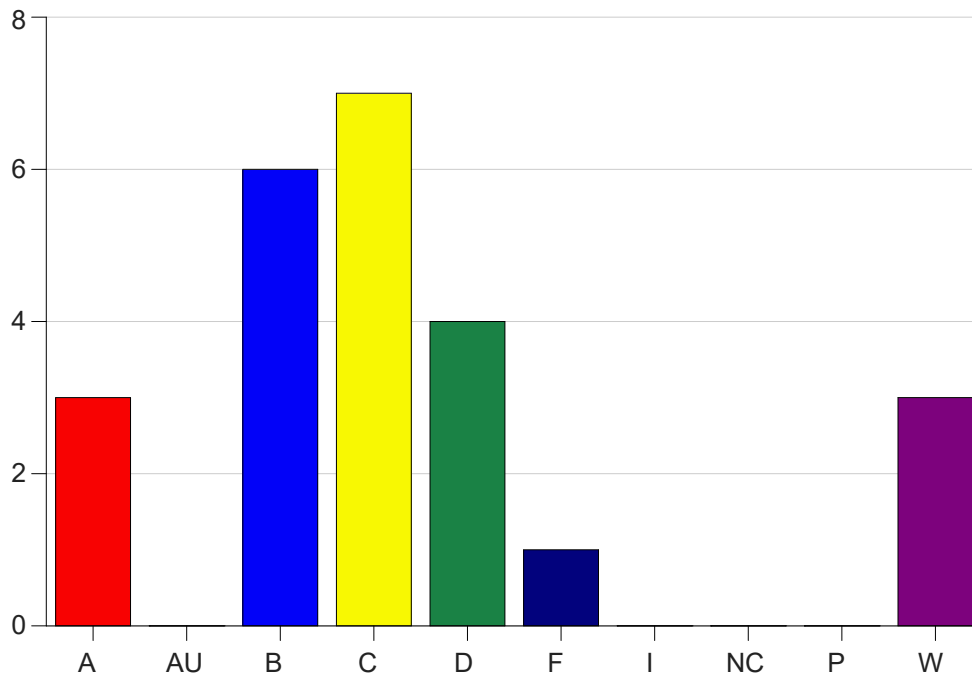

Louisiana State University Eunice

Grade Distribution by Course

2023 Spring Semester

Jun 8, 2023
2:46:11 PM

Course Work Course Number: NUTR2010

Course Work Count - All		A	AU	B	C	D	F	I	NC	P	W	Total
25	Al-Dujaili	3	0	6	7	4	1	0	0	0	3	24
Total		3	0	6	7	4	1	0	0	0	3	24