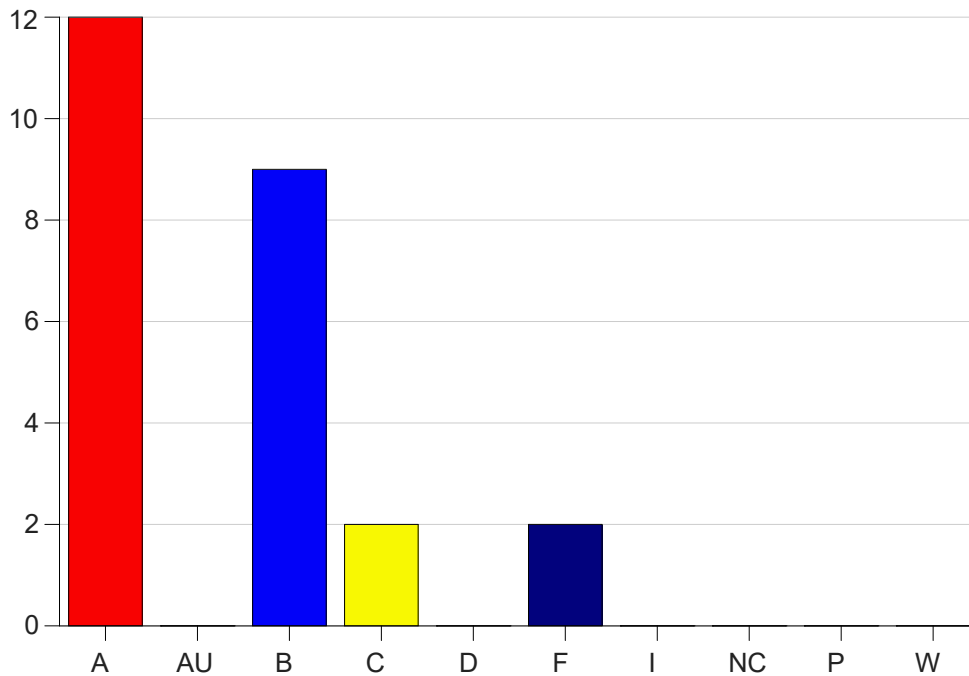

Louisiana State University Eunice

Grade Distribution by Course

2023 Spring Semester

Jun 8, 2023
2:46:11 PM

Course Work Course Number: MKTG2999

Course Work Count - All		A	AU	B	C	D	F	I	NC	P	W	Total
25	Reed, D	12	0	9	2	0	2	0	0	0	0	25
Total		12	0	9	2	0	2	0	0	0	0	25