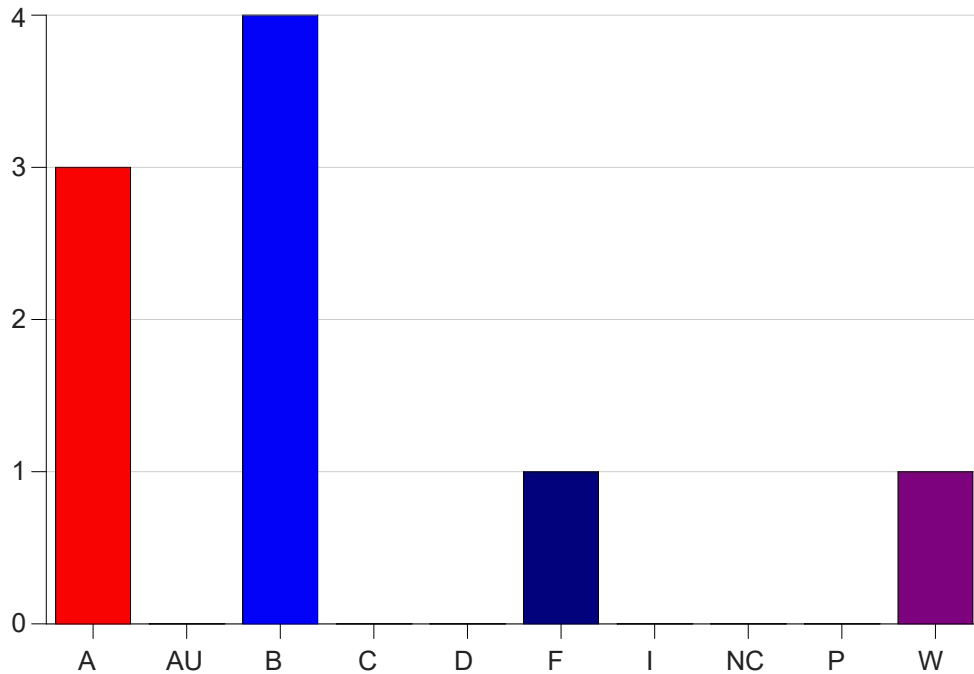

Louisiana State University Eunice

Grade Distribution by Course

2023 Spring Semester

Jun 8, 2023
2:46:11 PM

Course Work Course Number: CSC 2257

Course Work Count - All		A	AU	B	C	D	F	I	NC	P	W	Total
25	Seeder, L	3	0	4	0	0	1	0	0	0	1	9
Total		3	0	4	0	0	1	0	0	0	1	9