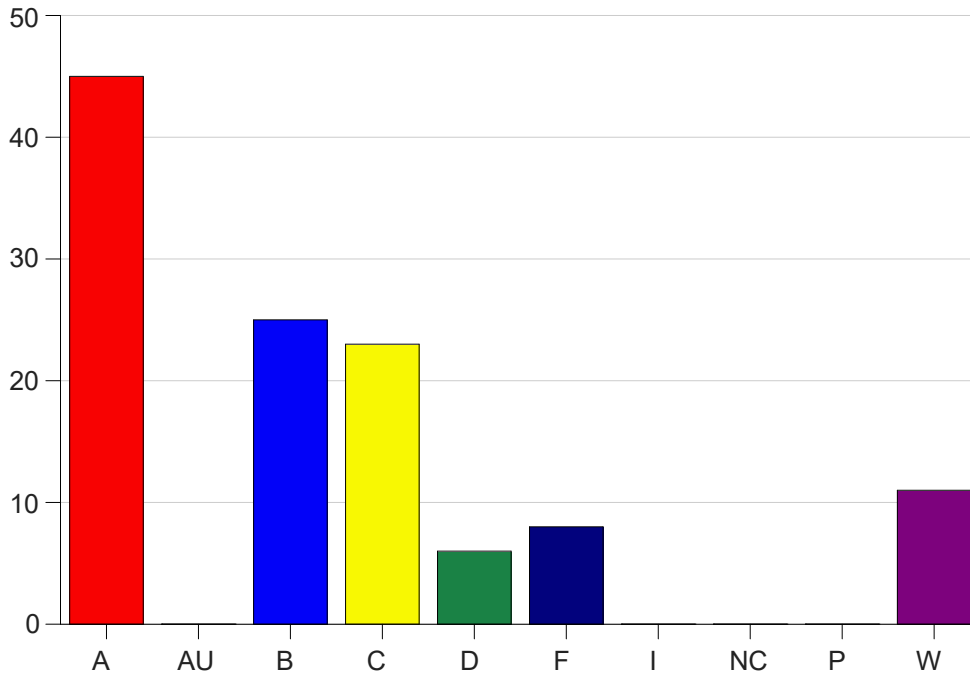

Louisiana State University Eunice

Grade Distribution by Course

2023 Spring Semester

Jun 8, 2023
2:46:11 PM

Course Work Course Number: HIST2057

Course Work Count - All		A	AU	B	C	D	F	I	NC	P	W	Total
01	Baltakis,A	4	0	9	8	4	2	0	0	0	6	33
02	Baltakis,A	4	0	2	6	2	6	0	0	0	5	25
D1	Sellers,W	22	0	3	4	0	0	0	0	0	0	29
D2	Smith,H	9	0	10	5	0	0	0	0	0	0	24
D3	Sellers,W	6	0	1	0	0	0	0	0	0	0	7
Total		45	0	25	23	6	8	0	0	0	11	118