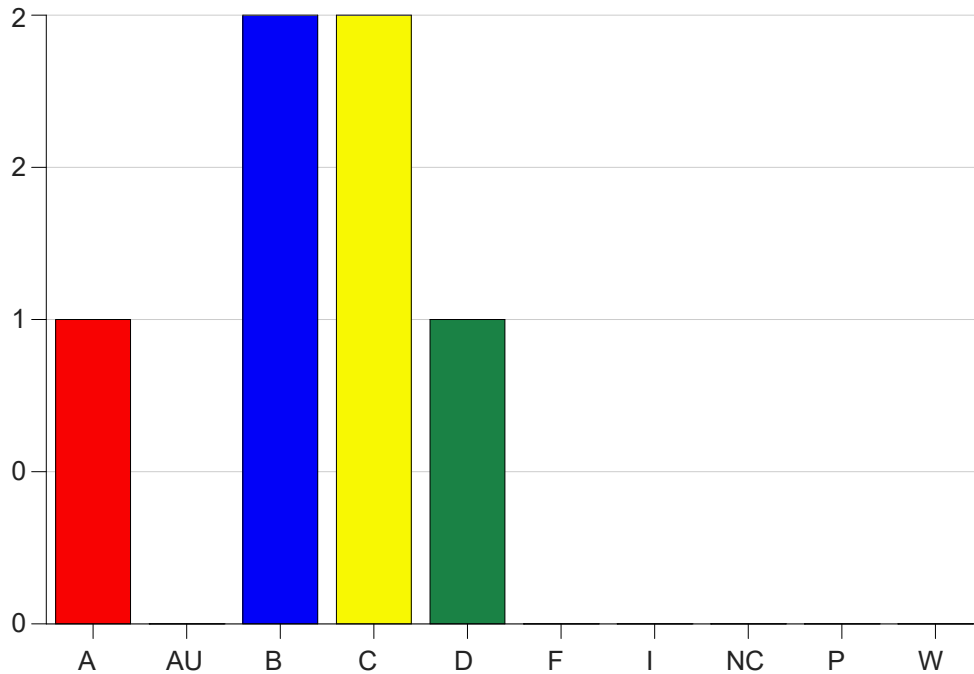

Louisiana State University Eunice

Grade Distribution by Course

2023 Spring Semester

Jun 8, 2023
2:46:11 PM

Course Work Course Number: CSC 2360

Course Work Count - All		A	AU	B	C	D	F	I	NC	P	W	Total
25	Burkes, C	1	0	2	2	1	0	0	0	0	0	6
Total		1	0	2	2	1	0	0	0	0	0	6