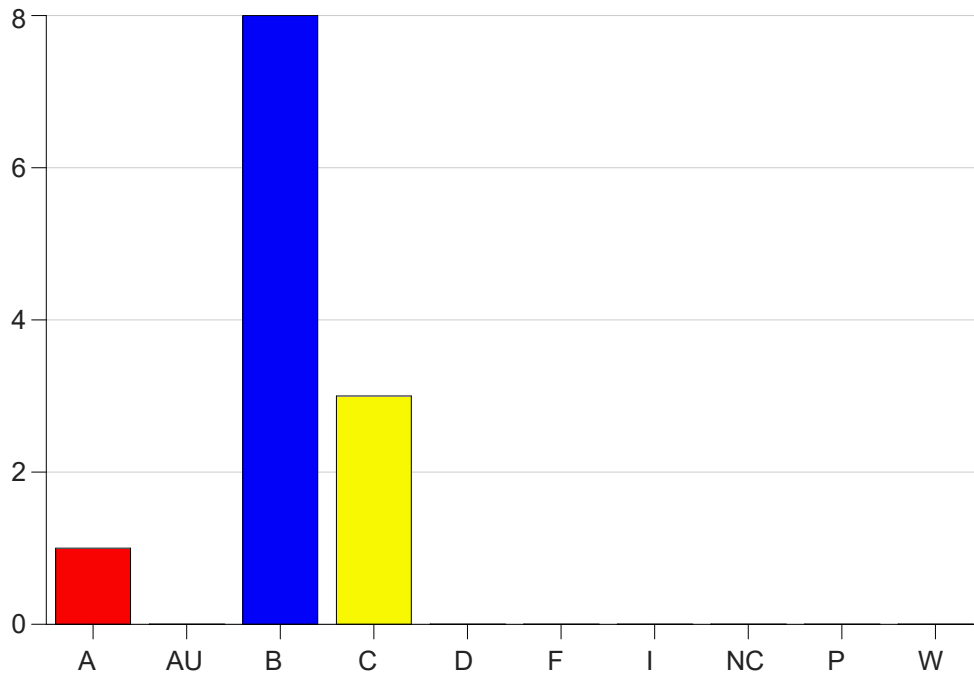

Louisiana State University Eunice

Grade Distribution by Course

2023 Spring Semester

Jun 8, 2023
2:46:11 PM

Course Work Course Number: SURT1102

Course Work Count - All		A	AU	B	C	D	F	I	NC	P	W	Total
90	Kopp, R	1	0	3	2	0	0	0	0	0	0	6
91	Kopp, R	0	0	5	1	0	0	0	0	0	0	6
Total		1	0	8	3	0	0	0	0	0	0	12