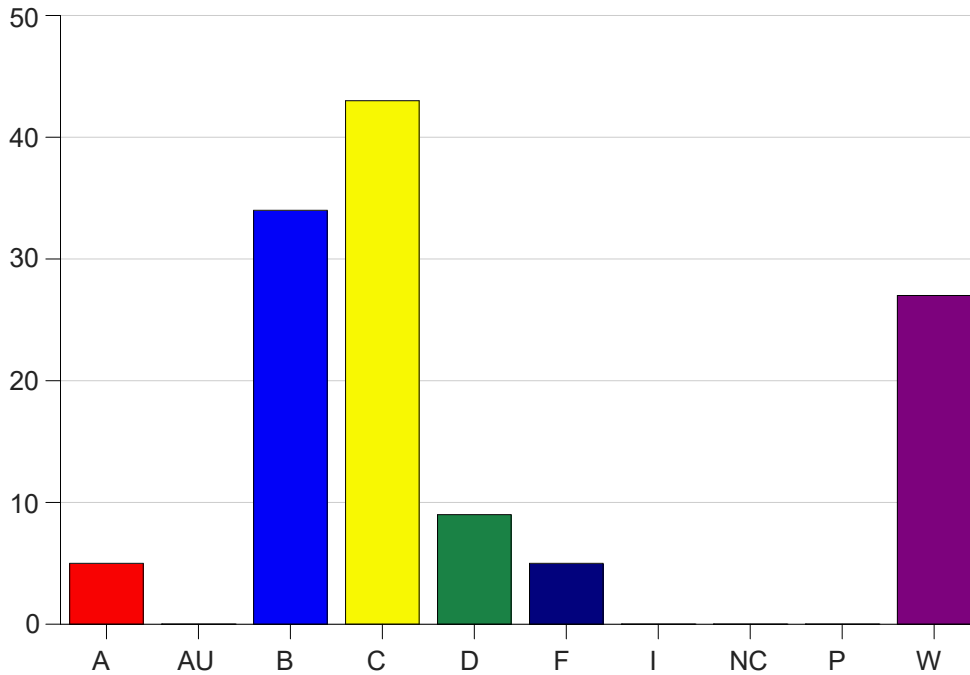

Louisiana State University Eunice

Grade Distribution by Course

2023 Spring Semester

Jun 8, 2023
2:46:11 PM

Course Work Course Number: BIOL1012

Course Work Count - All		A	AU	B	C	D	F	I	NC	P	W	Total
91	Al-Dujaili	1	0	10	10	2	0	0	0	0	3	26
92	Al-Dujaili	0	0	3	11	3	0	0	0	0	8	25
93	Al-Dujaili	1	0	8	7	0	1	0	0	0	9	26
94	Al-Dujaili	2	0	4	12	1	3	0	0	0	2	24
95	Al-Dujaili	1	0	9	3	3	1	0	0	0	5	22
Total		5	0	34	43	9	5	0	0	0	27	123