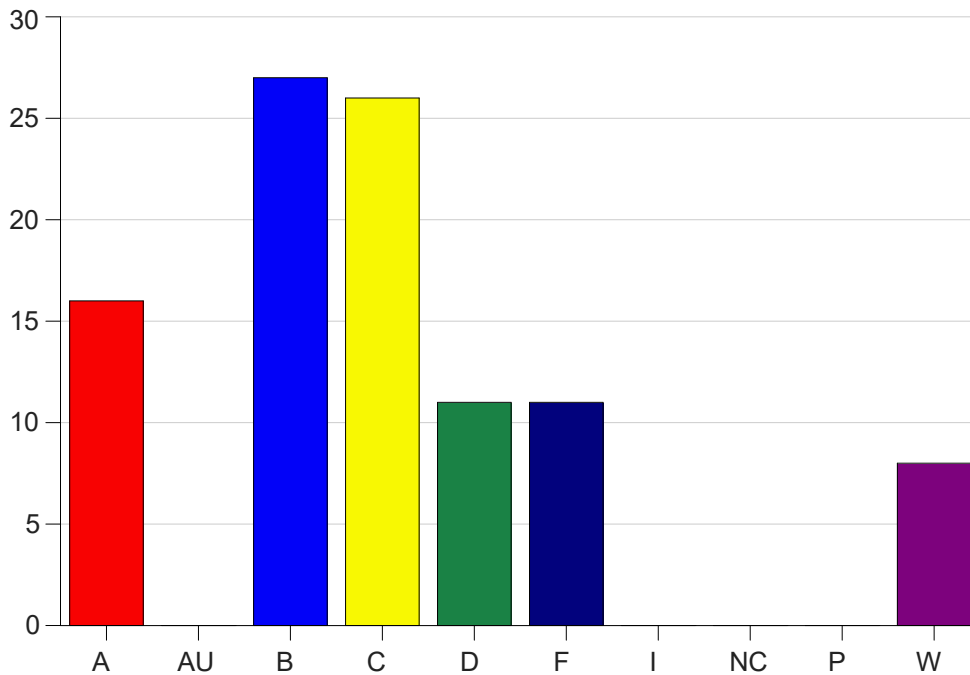

Louisiana State University Eunice

Grade Distribution by Course

2023 Spring Semester

Jun 8, 2023
2:46:11 PM

Course Work Course Number: PHYS1001

Course Work Count - All		A	AU	B	C	D	F	I	NC	P	W	Total
01	Jacob, K	11	0	20	9	1	5	0	0	0	2	48
25	Jacob, K	2	0	6	7	7	4	0	0	0	1	27
26	Jacob, K	3	0	1	10	3	2	0	0	0	5	24
Total		16	0	27	26	11	11	0	0	0	8	99