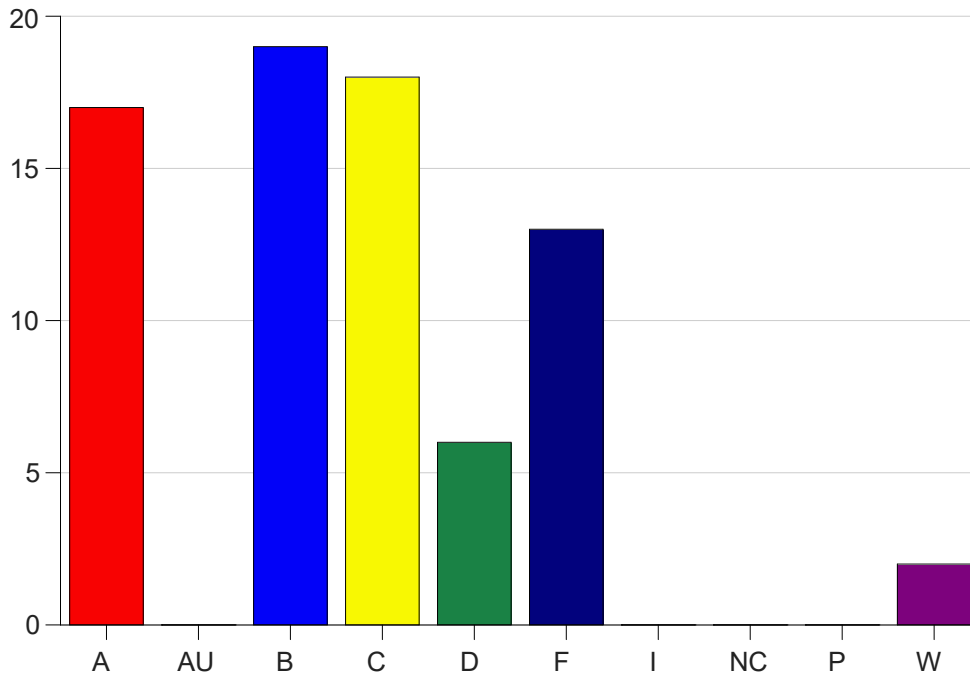

Louisiana State University Eunice Grade Distribution by Course 2023 Spring Semester

Jun 8, 2023
2:46:11 PM

Course Work Course Number: ALLH1023

Course Work Count - All		A	AU	B	C	D	F	I	NC	P	W	Total
25	Simoneau,M	6	0	6	9	1	2	0	0	0	0	24
L1	Asbury,D	4	0	8	3	0	2	0	0	0	1	18
L6	Myers, W	5	0	2	4	2	6	0	0	0	1	20
L7	Simoneau,M	2	0	3	2	3	3	0	0	0	0	13
Total		17	0	19	18	6	13	0	0	0	2	75