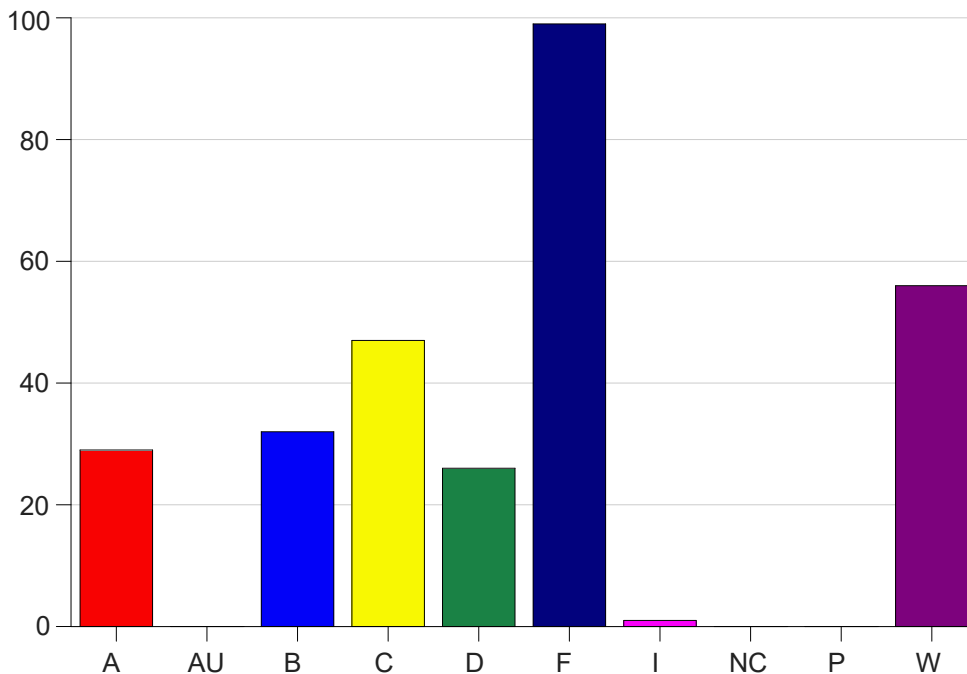

Louisiana State University Eunice

Grade Distribution by Course

2023 Spring Semester

Jun 8, 2023
2:46:11 PM

Course Work Course Number: MATH0001

Course Work Count - All		A	AU	B	C	D	F	I	NC	P	W	Total
01	Dunlap,A	3	0	3	2	3	15	0	0	0	5	31
02	Andrus,R	1	0	2	7	4	8	0	0	0	4	26
19	Andrus,R	2	0	1	2	4	7	0	0	0	4	20
25	AndrepontT	3	0	4	6	1	10	0	0	0	4	28
26	Semones, G	2	0	3	6	5	8	0	0	0	7	31
27	AndrepontT	1	0	2	4	1	12	0	0	0	7	27
28	Bryant,R	1	0	2	4	2	7	0	0	0	4	20
81	Orgain,A	4	0	0	1	1	1	1	0	0	1	9
82	Orgain,A	1	0	0	2	0	4	0	0	0	6	13
83	Vidrine, J	0	0	1	4	0	4	0	0	0	4	13
84	Fowler,P	0	0	0	0	0	0	0	0	0	1	1
85	Jean, J	0	0	3	0	1	8	0	0	0	1	13
A1	Semones, G	0	0	1	4	2	3	0	0	0	1	11
L1	Bryant,R	4	0	7	1	2	6	0	0	0	4	24
L6	Manuel,M	7	0	3	4	0	6	0	0	0	3	23
Total		29	0	32	47	26	99	1	0	0	56	290