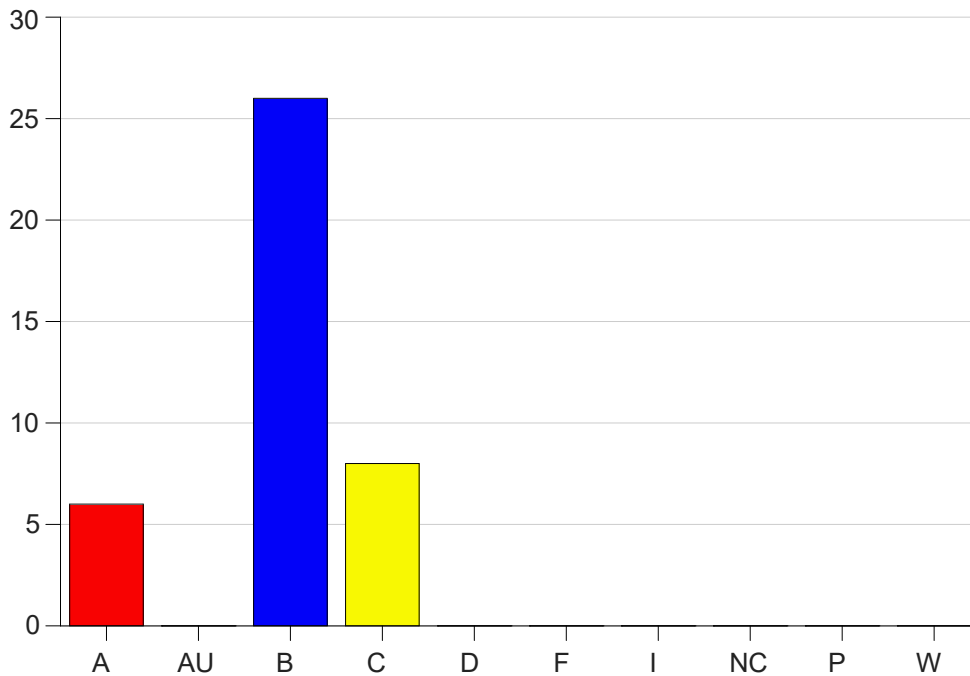

Louisiana State University Eunice

Grade Distribution by Course

2023 Spring Semester

Jun 8, 2023
2:46:11 PM

Course Work Course Number: NURS2530

Course Work Count - All		A	AU	B	C	D	F	I	NC	P	W	Total
01	LaFleur,L	6	0	26	8	0	0	0	0	0	0	40
Total		6	0	26	8	0	0	0	0	0	0	40