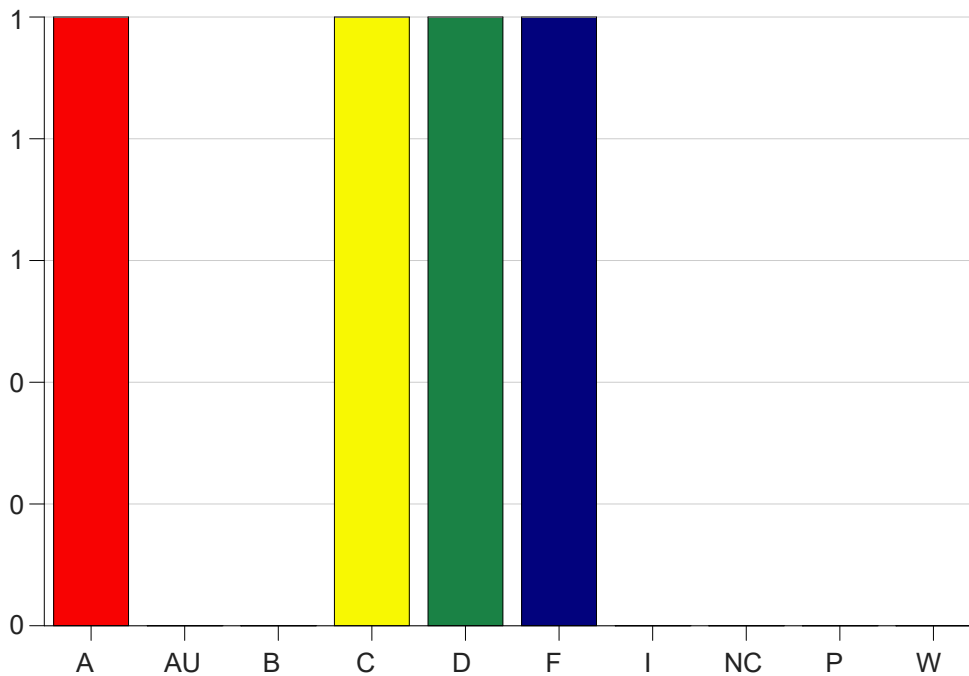

Louisiana State University Eunice

Grade Distribution by Course

2021 Spring Semester

May 12, 2021
11:58:17 AM

Course Work Course Number: INDS2720

Course Work Count - All		A	AU	B	C	D	F	I	NC	P	W	Total
C1	Kapp, K	1	0	0	1	1	1	0	0	0	0	4
Total		1	0	0	1	1	1	0	0	0	0	4