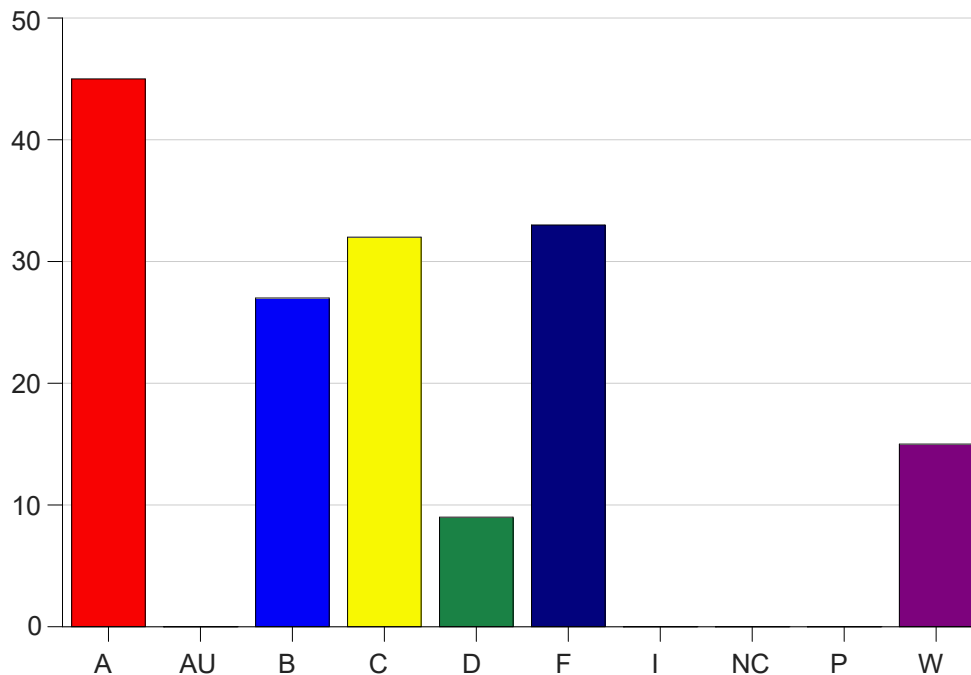

Louisiana State University Eunice

Grade Distribution by Course

2021 Spring Semester

May 12, 2021
11:58:17 AM

Course Work Course Number: PSYC2000

Course Work Count - All		A	AU	B	C	D	F	I	NC	P	W	Total
01	Trant,T	2	0	6	5	1	7	0	0	0	5	26
20	Trant,T	2	0	6	13	2	5	0	0	0	5	33
21	Narby,D	30	0	2	1	1	1	0	0	0	1	36
22	Myers, B	1	0	3	7	2	10	0	0	0	2	25
A1	Whatley, G	0	0	1	0	0	2	0	0	0	0	3
D1	Croad, C	6	0	3	0	0	0	0	0	0	0	9
L6	Trant,T	4	0	6	6	3	8	0	0	0	2	29
Total		45	0	27	32	9	33	0	0	0	15	161