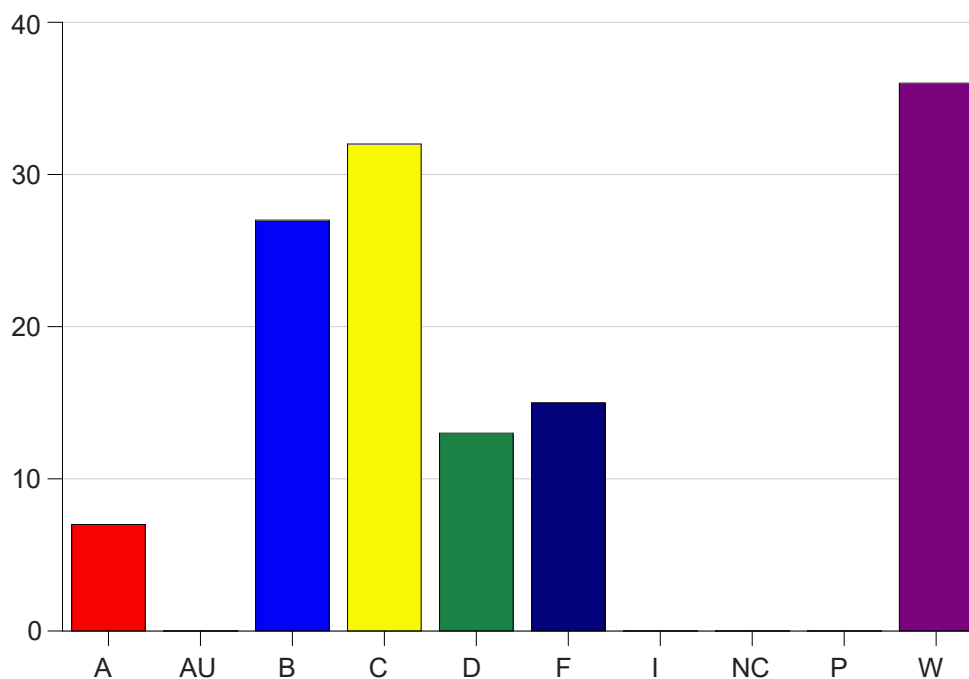

Louisiana State University Eunice

Grade Distribution by Course

2021 Spring Semester

May 12, 2021
11:58:17 AM

Course Work Course Number: BIOL1011

Course Work Count - All		A	AU	B	C	D	F	I	NC	P	W	Total
01	Al-Dujaili	2	0	15	13	4	9	0	0	0	14	57
02	Al-Dujaili	5	0	12	19	9	6	0	0	0	22	73
Total		7	0	27	32	13	15	0	0	0	36	130