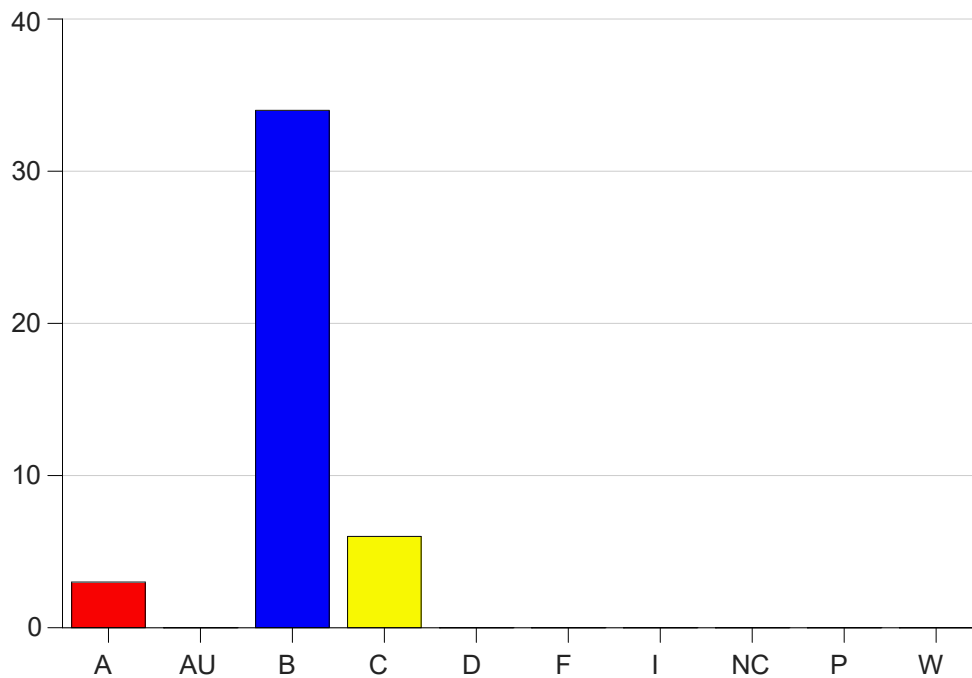

Louisiana State University Eunice

Grade Distribution by Course

2021 Spring Semester

May 12, 2021
11:58:17 AM

Course Work Course Number: NURS2530

Course Work Count - All		A	AU	B	C	D	F	I	NC	P	W	Total
01	LaFleur,L	3	0	34	6	0	0	0	0	0	0	43
Total		3	0	34	6	0	0	0	0	0	0	43