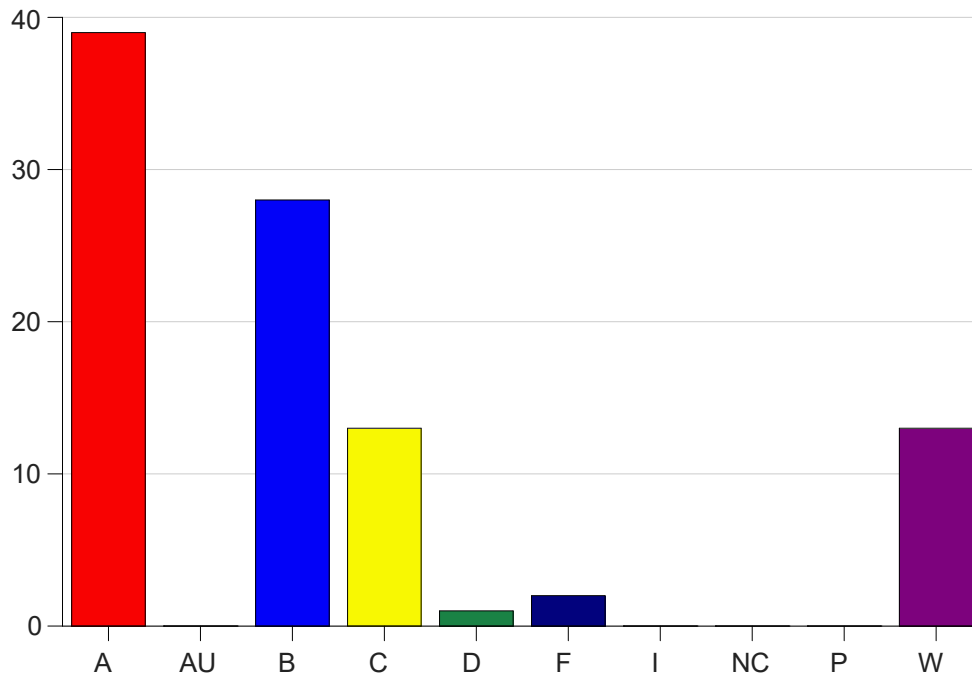

Louisiana State University Eunice

Grade Distribution by Course

2021 Spring Semester

May 12, 2021
11:58:17 AM

Course Work Course Number: MATH1022

Course Work Count - All		A	AU	B	C	D	F	I	NC	P	W	Total
02	Henry, H	2	0	3	1	1	0	0	0	0	2	9
03	Henry, H	8	0	12	6	0	1	0	0	0	2	29
D1	Boffenmyer	4	0	2	0	0	1	0	0	0	9	16
D2	McCoy,S	15	0	5	1	0	0	0	0	0	0	21
D4	Sonnier,R	10	0	6	5	0	0	0	0	0	0	21
Total		39	0	28	13	1	2	0	0	0	13	96