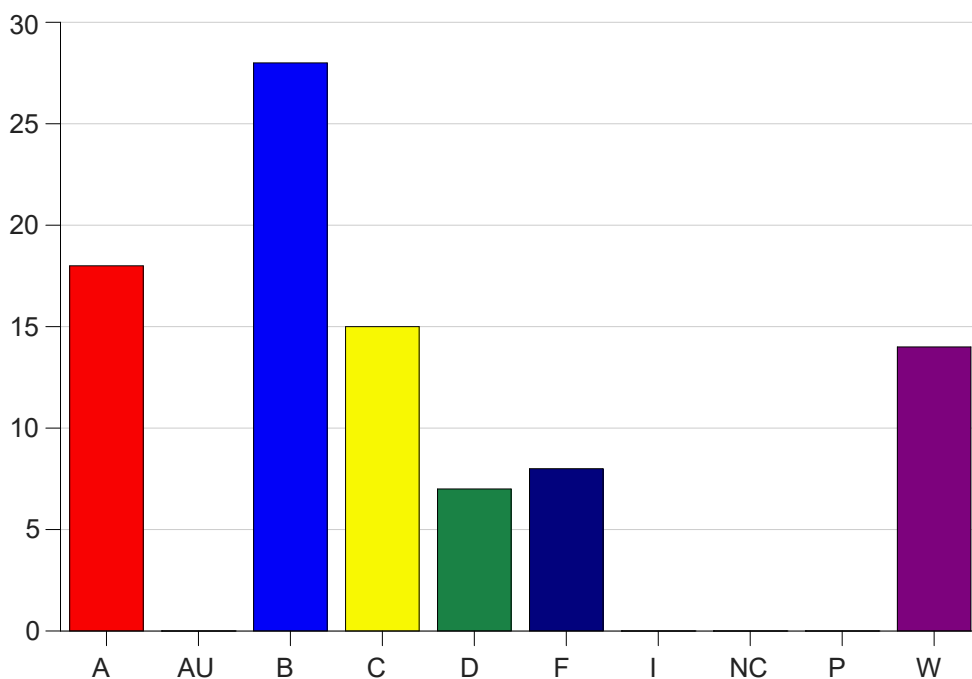

Louisiana State University Eunice

Grade Distribution by Course

2021 Spring Semester

May 12, 2021
11:58:17 AM

Course Work Course Number: PHYS1001

Course Work Count - All		A	AU	B	C	D	F	I	NC	P	W	Total
01	Zandipou,H	10	0	10	10	6	5	0	0	0	11	52
25	Zandipou,H	8	0	18	5	1	3	0	0	0	3	38
Total		18	0	28	15	7	8	0	0	0	14	90