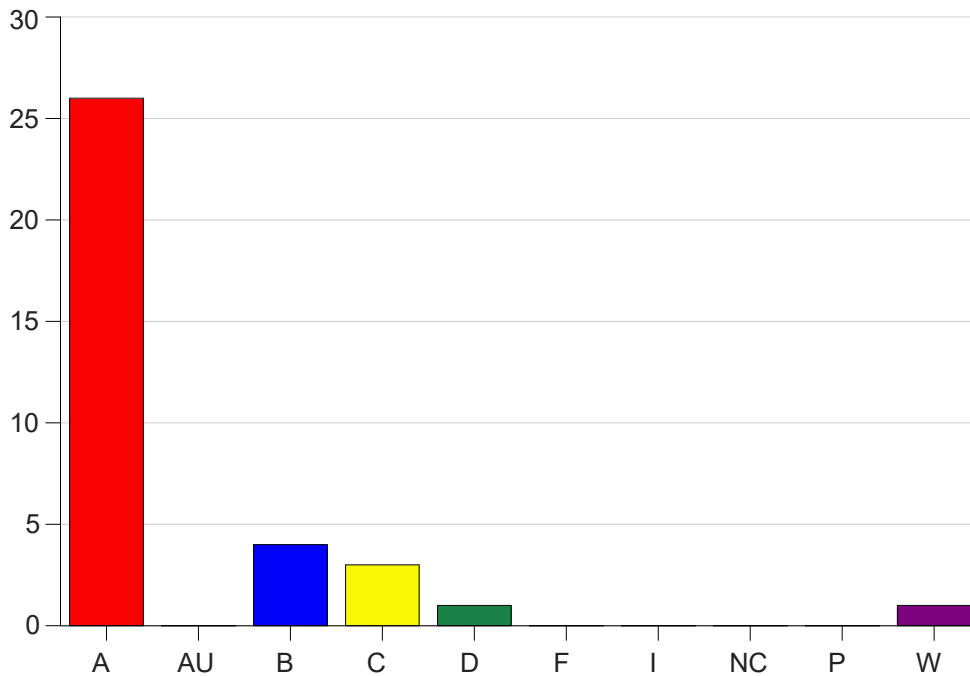

Louisiana State University Eunice

Grade Distribution by Course

2021 Spring Semester

May 12, 2021
11:58:17 AM

Course Work Course Number: HCM 2650

Course Work Count - All		A	AU	B	C	D	F	I	NC	P	W	Total
25	Morris, D	26	0	4	3	1	0	0	0	0	1	35
Total		26	0	4	3	1	0	0	0	0	1	35