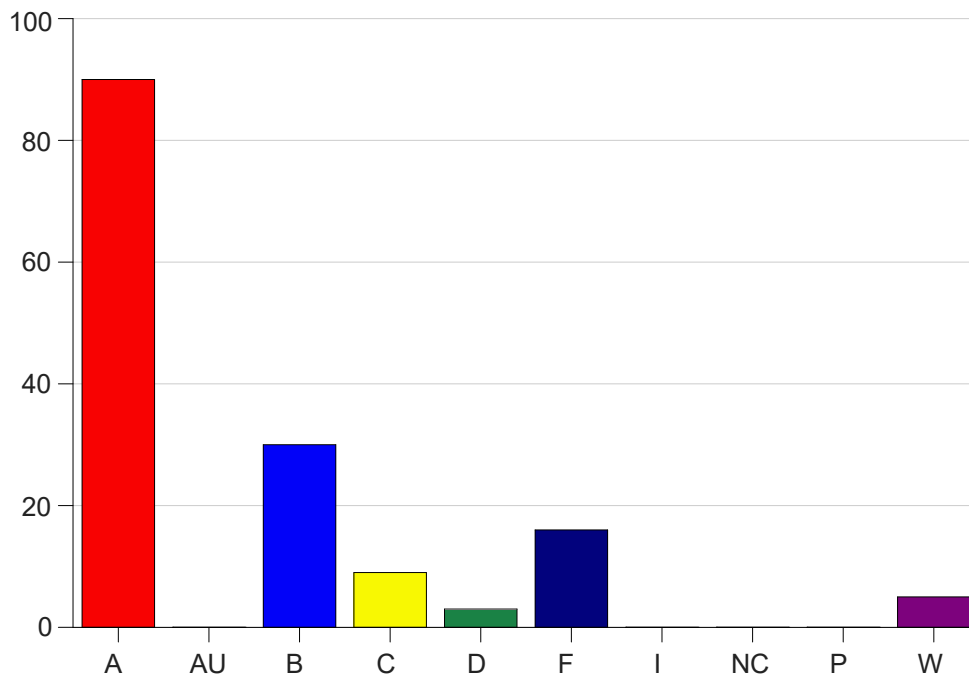

Louisiana State University Eunice

Grade Distribution by Course

2021 Spring Semester

May 12, 2021
11:58:17 AM

Course Work Course Number: ALLH1013

Course Work Count - All		A	AU	B	C	D	F	I	NC	P	W	Total
01	Leeson, R	2	0	4	2	0	0	0	0	0	0	8
25	Warner,K	19	0	4	0	1	4	0	0	0	0	28
26	Sonnier,A	22	0	5	2	0	1	0	0	0	0	30
27	Sweet, K	20	0	7	1	0	1	0	0	0	1	30
28	Asbury,D	7	0	7	3	2	7	0	0	0	2	28
29	Warner,K	20	0	3	1	0	3	0	0	0	2	29
Total		90	0	30	9	3	16	0	0	0	5	153