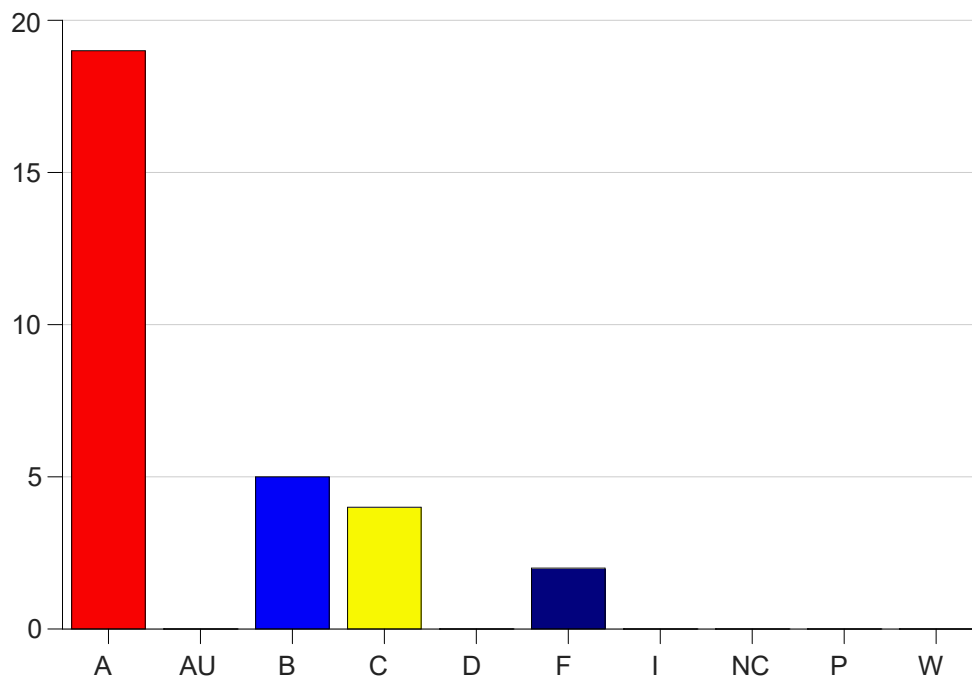

Louisiana State University Eunice

Grade Distribution by Course

2021 Spring Semester

May 12, 2021
11:58:17 AM

Course Work Course Number: EDCI2700

Course Work Count - All		A	AU	B	C	D	F	I	NC	P	W	Total
25	Gordon,T	9	0	4	1	0	2	0	0	0	0	16
26	Gordon,T	10	0	1	3	0	0	0	0	0	0	14
Total		19	0	5	4	0	2	0	0	0	0	30