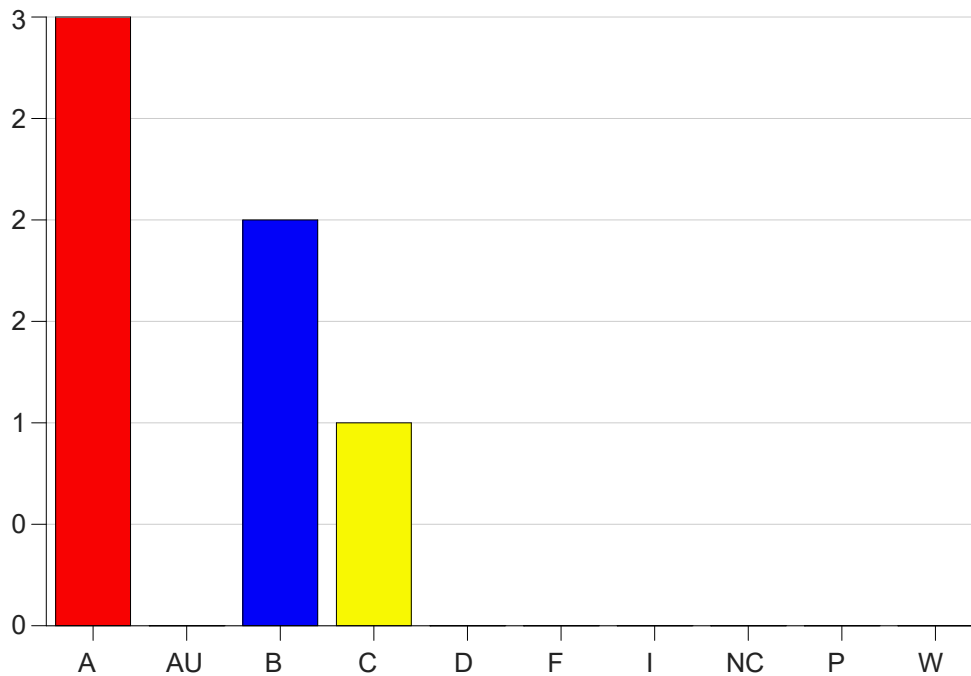

Louisiana State University Eunice

Grade Distribution by Course

2021 Spring Semester

May 12, 2021
11:58:17 AM

Course Work Course Number: MATH1552

Course Work Count - All		A	AU	B	C	D	F	I	NC	P	W	Total
01	Jean, J	3	0	2	1	0	0	0	0	0	0	6
Total		3	0	2	1	0	0	0	0	0	0	6