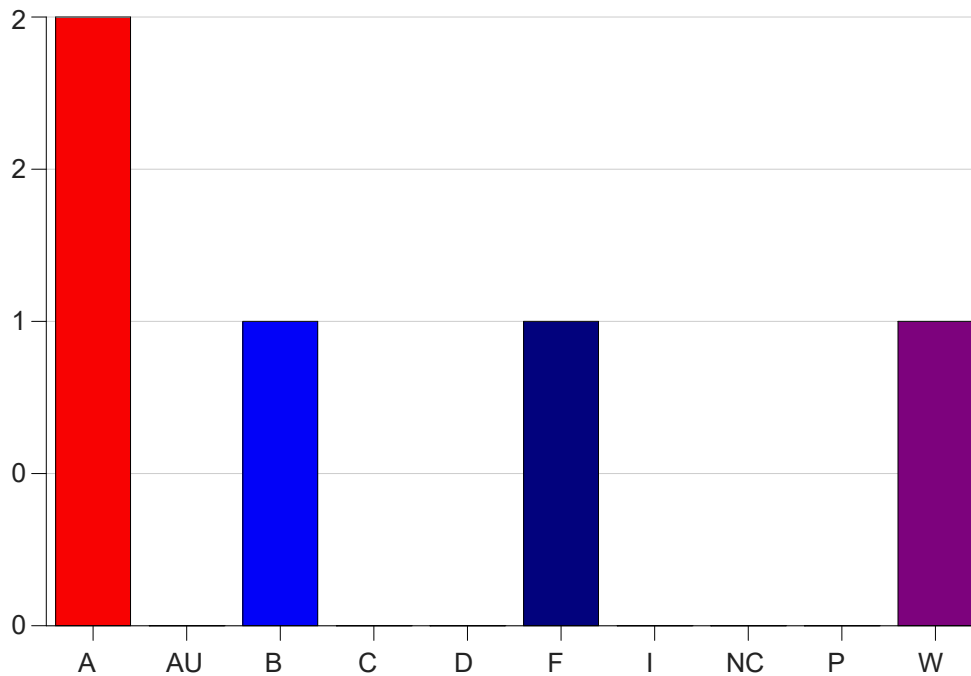

Louisiana State University Eunice

Grade Distribution by Course

2021 Spring Semester

May 12, 2021
11:58:17 AM

Course Work Course Number: ACCT2105

Course Work Count - All		A	AU	B	C	D	F	I	NC	P	W	Total
25	Beshears,M	2	0	1	0	0	1	0	0	0	1	5
Total		2	0	1	0	0	1	0	0	0	1	5