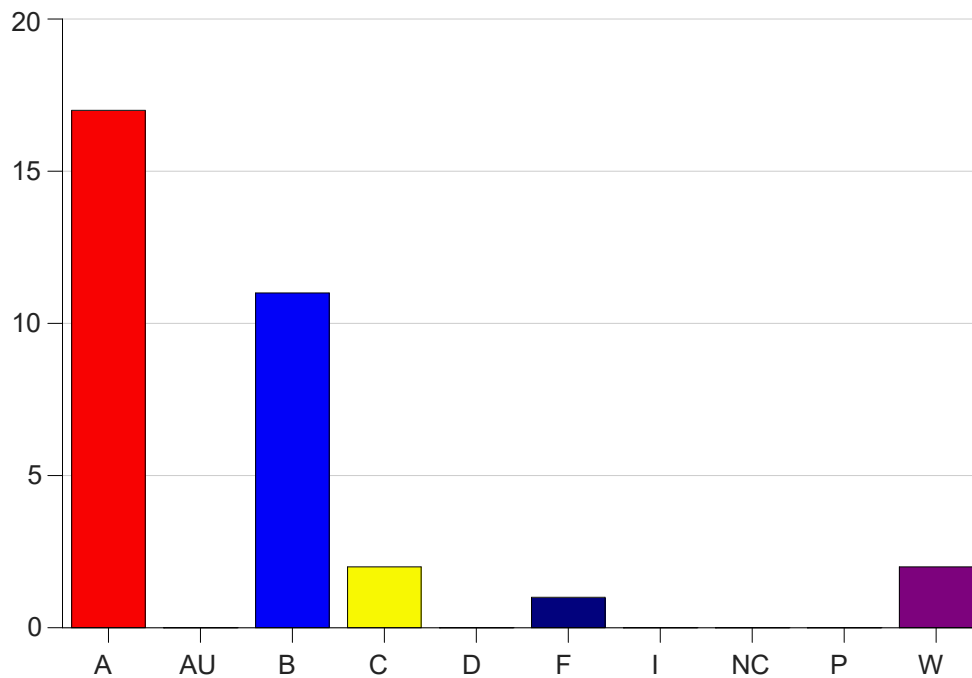

Louisiana State University Eunice

Grade Distribution by Course

2021 Spring Semester

May 12, 2021
11:58:17 AM

Course Work Course Number: BAS 2300

Course Work Count - All		A	AU	B	C	D	F	I	NC	P	W	Total
25	May,N	17	0	11	2	0	1	0	0	0	2	33
Total		17	0	11	2	0	1	0	0	0	2	33