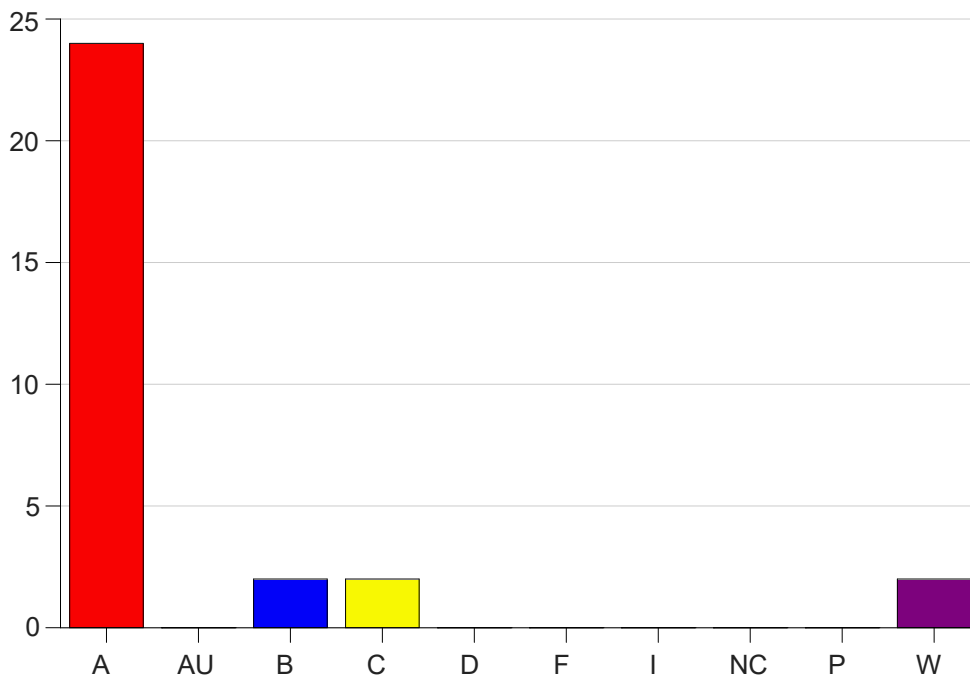

Louisiana State University Eunice

Grade Distribution by Course

2021 Spring Semester

May 12, 2021
11:58:17 AM

Course Work Course Number: ENGL2022

Course Work Count - All		A	AU	B	C	D	F	I	NC	P	W	Total
01	Cavell,M	24	0	2	2	0	0	0	0	0	2	30
Total		24	0	2	2	0	0	0	0	0	2	30