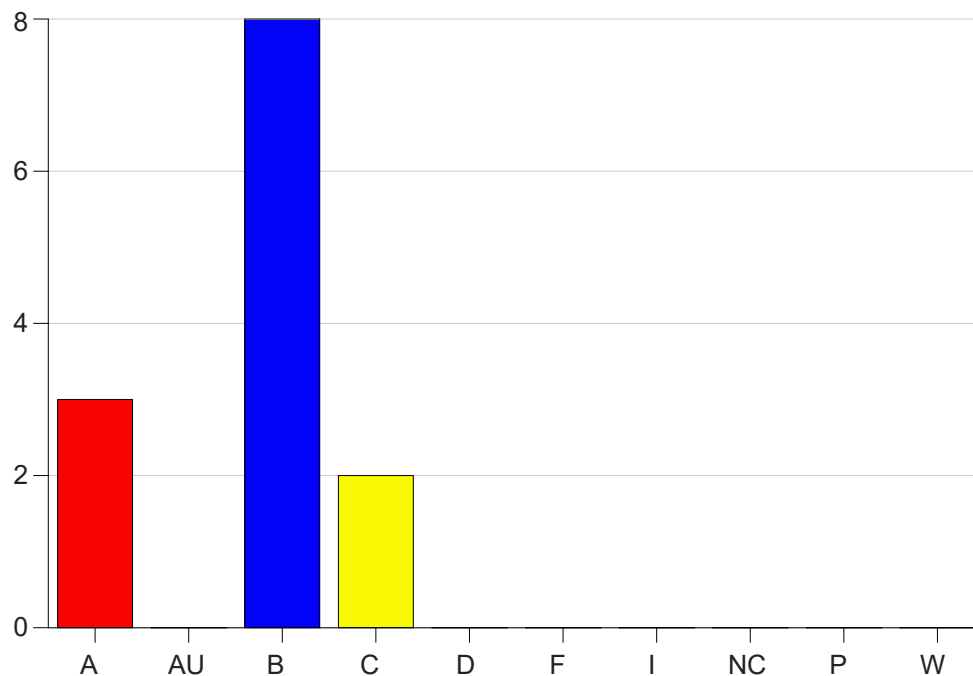

Louisiana State University Eunice

Grade Distribution by Course

2021 Spring Semester

May 12, 2021
11:58:17 AM

Course Work Course Number: RC 2017

Course Work Count - All		A	AU	B	C	D	F	I	NC	P	W	Total
01	Asbury,D	3	0	8	2	0	0	0	0	0	0	13
Total		3	0	8	2	0	0	0	0	0	0	13