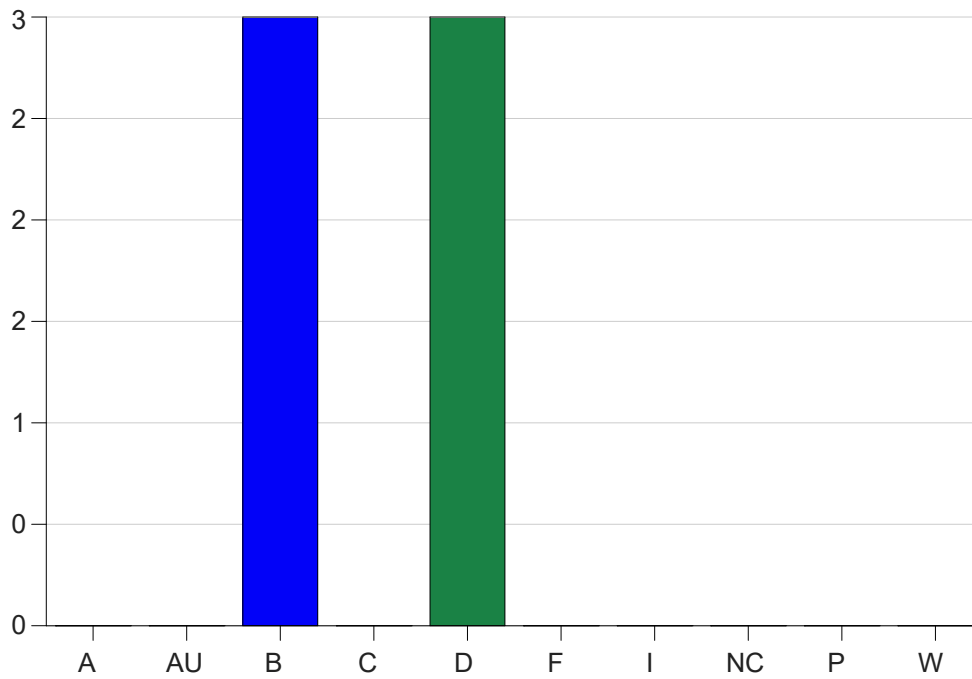

Louisiana State University Eunice

Grade Distribution by Course

2021 Spring Semester

May 12, 2021
11:58:17 AM

Course Work Course Number: NURS2352

Course Work Count - All		A	AU	B	C	D	F	I	NC	P	W	Total
25	Brand, C	0	0	3	0	3	0	0	0	0	0	6
Total		0	0	3	0	3	0	0	0	0	0	6