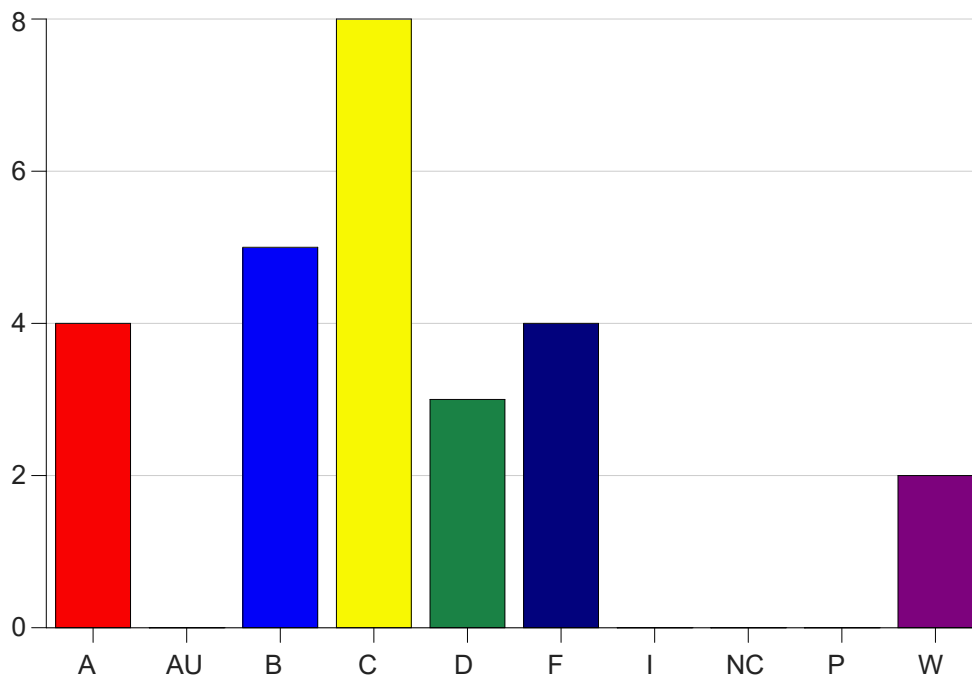

Louisiana State University Eunice

Grade Distribution by Course

2021 Spring Semester

May 12, 2021
11:58:17 AM

Course Work Course Number: ALLH1605

Course Work Count - All		A	AU	B	C	D	F	I	NC	P	W	Total
25	Riley, C	4	0	5	8	3	4	0	0	0	2	26
Total		4	0	5	8	3	4	0	0	0	2	26