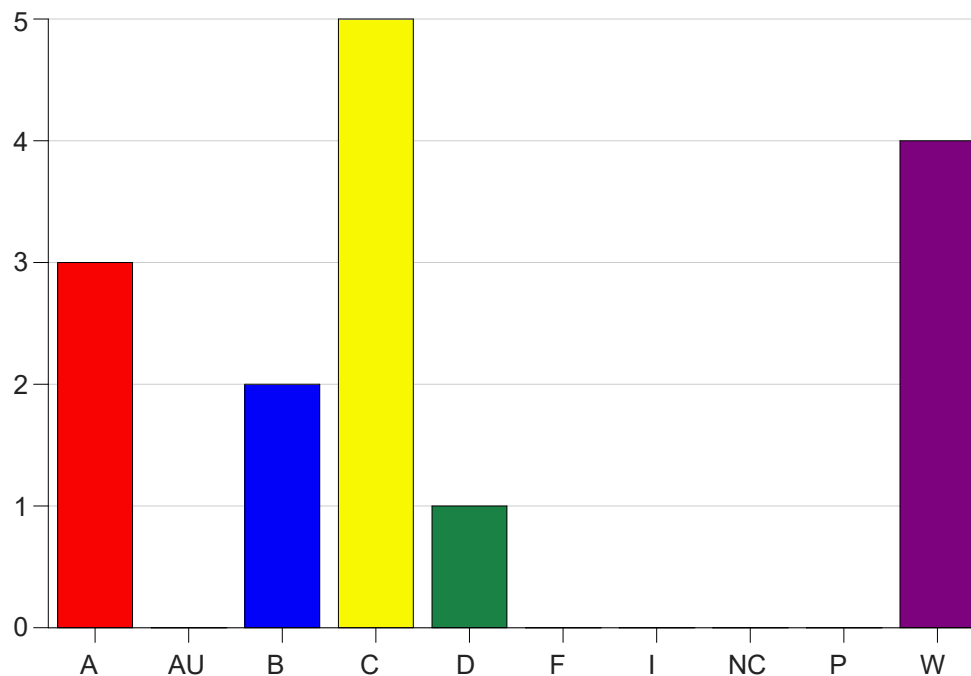

Louisiana State University Eunice

Grade Distribution by Course

2021 Spring Semester

May 12, 2021
11:58:17 AM

Course Work Course Number: ECON2030

Course Work Count - All		A	AU	B	C	D	F	I	NC	P	W	Total
25	Bergan, N	3	0	2	5	1	0	0	0	0	4	15
Total		3	0	2	5	1	0	0	0	0	4	15