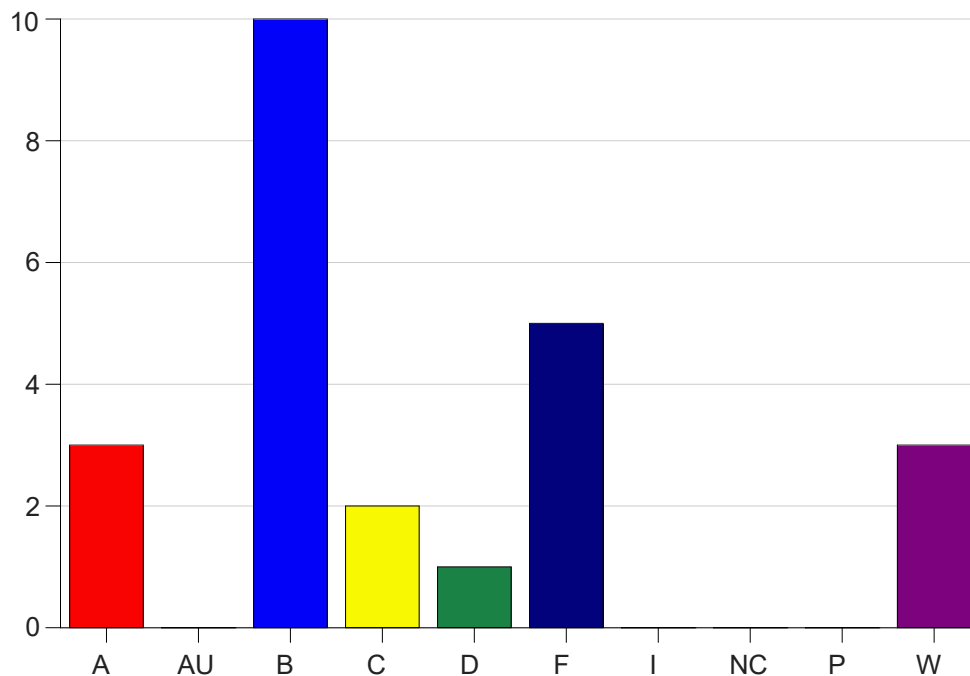

Louisiana State University Eunice

Grade Distribution by Course

2021 Spring Semester

May 12, 2021
11:58:17 AM

Course Work Course Number: ANTH1003

Course Work Count - All		A	AU	B	C	D	F	I	NC	P	W	Total
20	McWhorte,J	3	0	10	2	1	5	0	0	0	3	24
Total		3	0	10	2	1	5	0	0	0	3	24