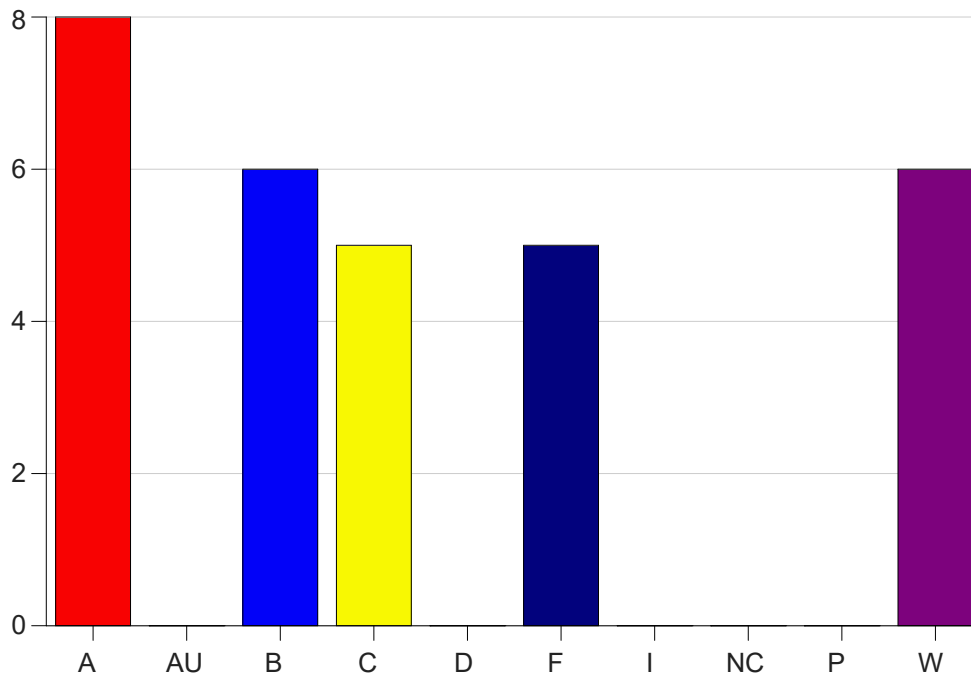

Louisiana State University Eunice

Grade Distribution by Course

2021 Spring Semester

May 12, 2021
11:58:17 AM

Course Work Course Number: THTR1020

Course Work Count - All		A	AU	B	C	D	F	I	NC	P	W	Total
C6	Alleman,M	8	0	6	5	0	5	0	0	0	6	30
Total		8	0	6	5	0	5	0	0	0	6	30