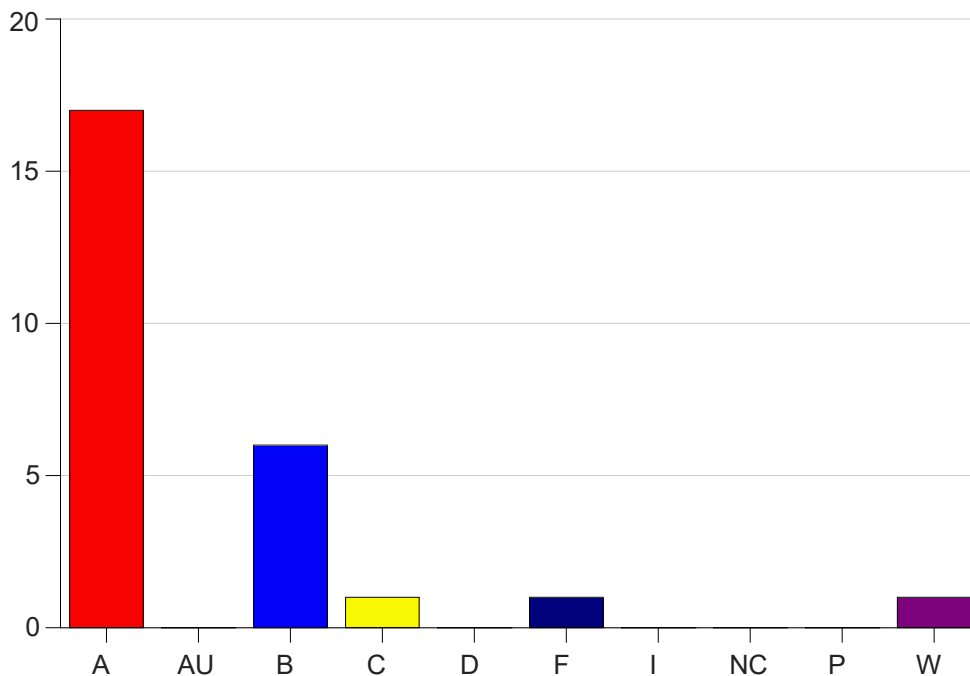

Louisiana State University Eunice

Grade Distribution by Course

2021 Spring Semester

May 12, 2021
11:58:17 AM

Course Work Course Number: EDCI2025

Course Work Count - All		A	AU	B	C	D	F	I	NC	P	W	Total
25	Gordon,T	17	0	6	1	0	1	0	0	0	1	26
Total		17	0	6	1	0	1	0	0	0	1	26