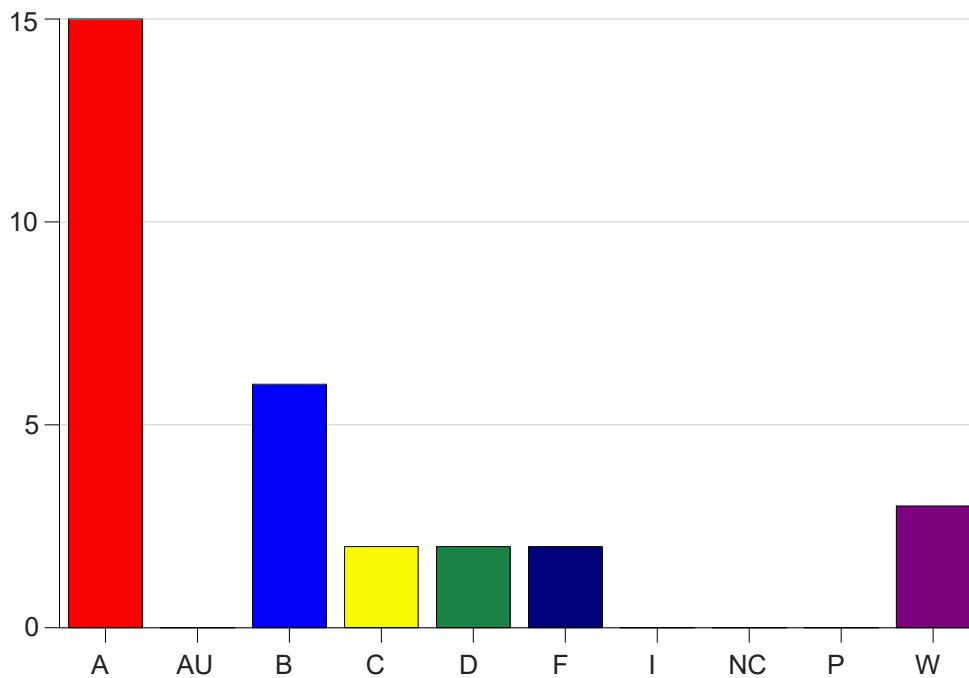

Louisiana State University Eunice

Grade Distribution by Course

2021 Spring Semester

May 12, 2021
11:58:17 AM

Course Work Course Number: HPRE1600

Course Work Count - All		A	AU	B	C	D	F	I	NC	P	W	Total
C1	Andrus,R	15	0	6	2	2	2	0	0	0	3	30
Total		15	0	6	2	2	2	0	0	0	3	30