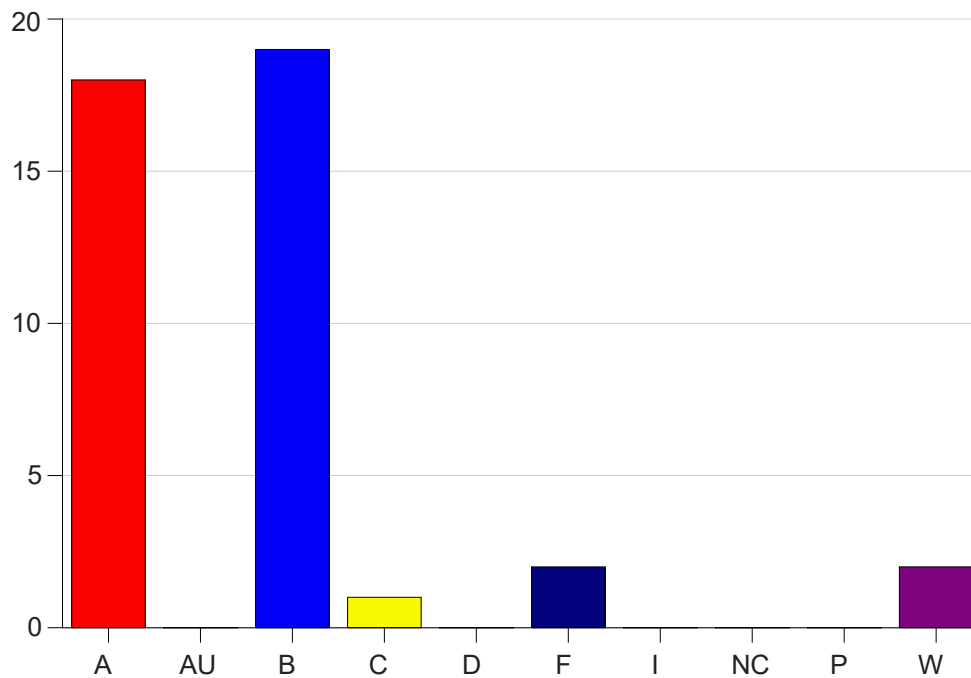

Louisiana State University Eunice

Grade Distribution by Course

2021 Spring Semester

May 12, 2021
11:58:17 AM

Course Work Course Number: SOCL2505

Course Work Count - All		A	AU	B	C	D	F	I	NC	P	W	Total
C6	Robinson,J	18	0	19	1	0	2	0	0	0	2	42
Total		18	0	19	1	0	2	0	0	0	2	42