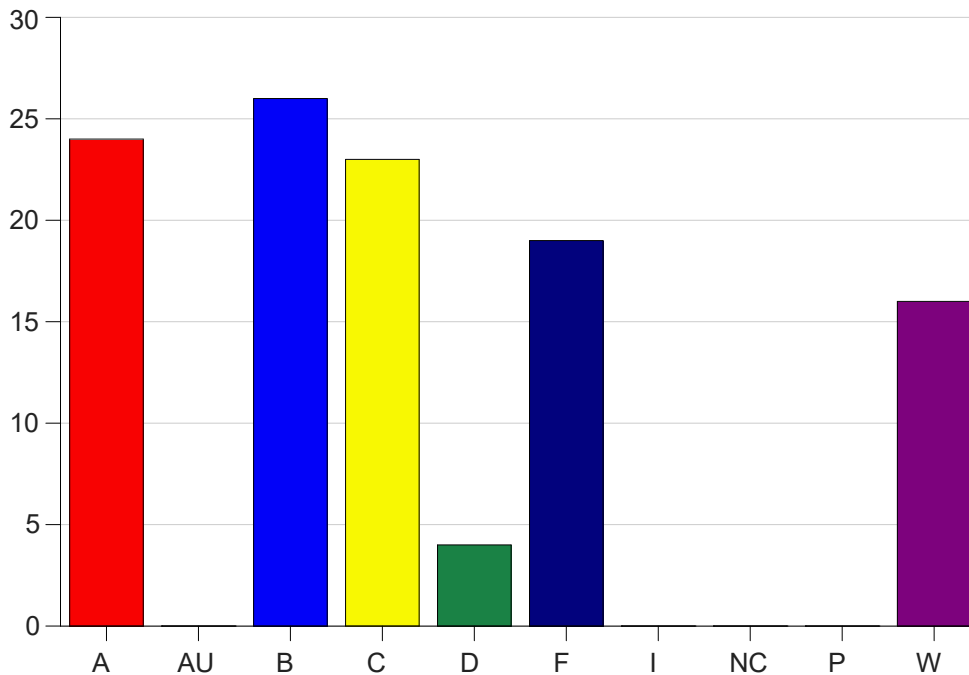

Louisiana State University Eunice

Grade Distribution by Course

2021 Spring Semester

May 12, 2021
11:58:17 AM

Course Work Course Number: ART 1440

Course Work Count - All		A	AU	B	C	D	F	I	NC	P	W	Total
01	Guilbeau, M	4	0	6	5	3	7	0	0	0	4	29
02	Guilbeau, M	3	0	7	12	1	4	0	0	0	0	27
25	Simmons, J	10	0	5	3	0	5	0	0	0	6	29
C1	Simmons, J	1	0	8	3	0	3	0	0	0	6	21
D1	Reed, M	6	0	0	0	0	0	0	0	0	0	6
Total		24	0	26	23	4	19	0	0	0	16	112