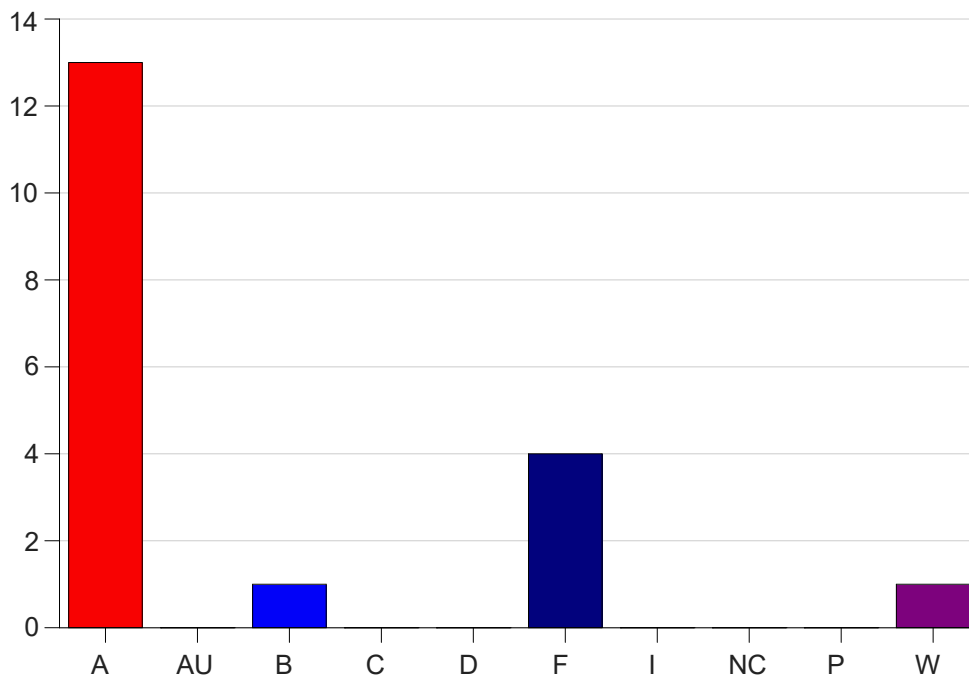

Louisiana State University Eunice

Grade Distribution by Course

2021 Spring Semester

May 12, 2021
11:58:17 AM

Course Work Course Number: CJ 2132

Course Work Count - All		A	AU	B	C	D	F	I	NC	P	W	Total
C6	Spencer,W	13	0	1	0	0	4	0	0	0	1	19
Total		13	0	1	0	0	4	0	0	0	1	19