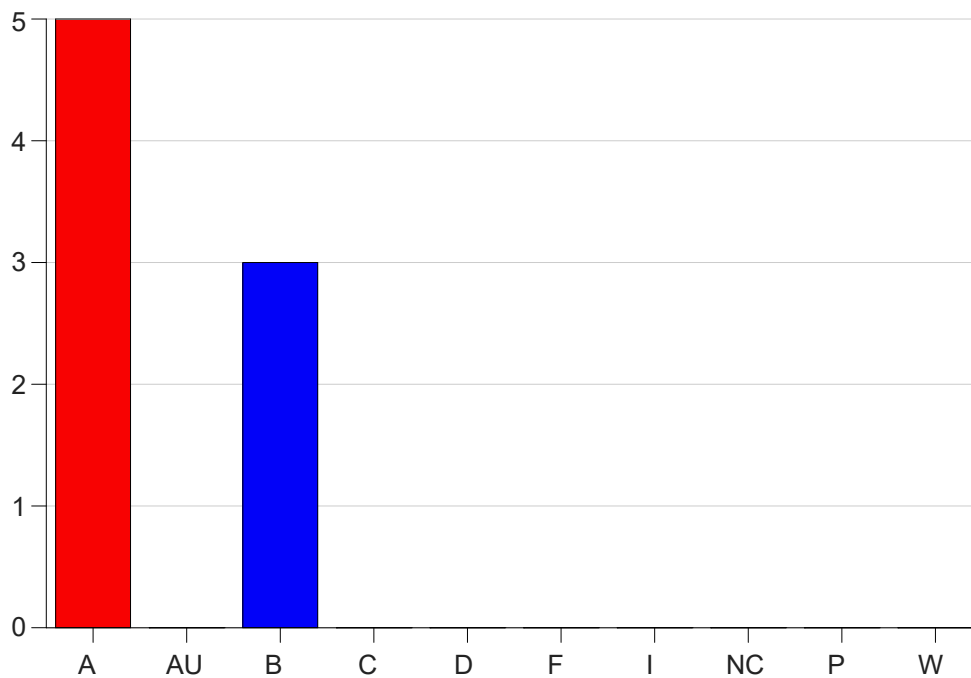

Louisiana State University Eunice

Grade Distribution by Course

2021 Spring Semester

May 12, 2021
11:58:17 AM

Course Work Course Number: HCM 2640

Course Work Count - All		A	AU	B	C	D	F	I	NC	P	W	Total
25	Hedge, R.	5	0	3	0	0	0	0	0	0	0	8
Total		5	0	3	0	0	0	0	0	0	0	8