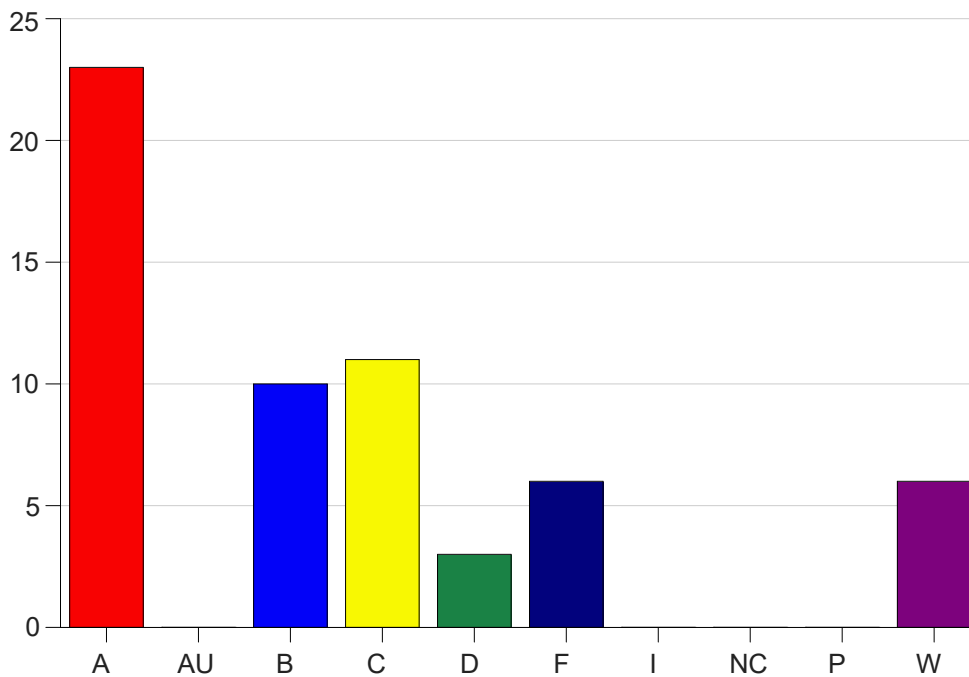

Louisiana State University Eunice

Grade Distribution by Course

2021 Spring Semester

May 12, 2021
11:58:17 AM

Course Work Course Number: RADT1000

Course Work Count - All		A	AU	B	C	D	F	I	NC	P	W	Total
02	McLaughlin	1	0	5	6	2	3	0	0	0	2	19
25	McLaughlin	15	0	3	2	0	0	0	0	0	4	24
26	McLaughlin	7	0	2	3	1	3	0	0	0	0	16
Total		23	0	10	11	3	6	0	0	0	6	59