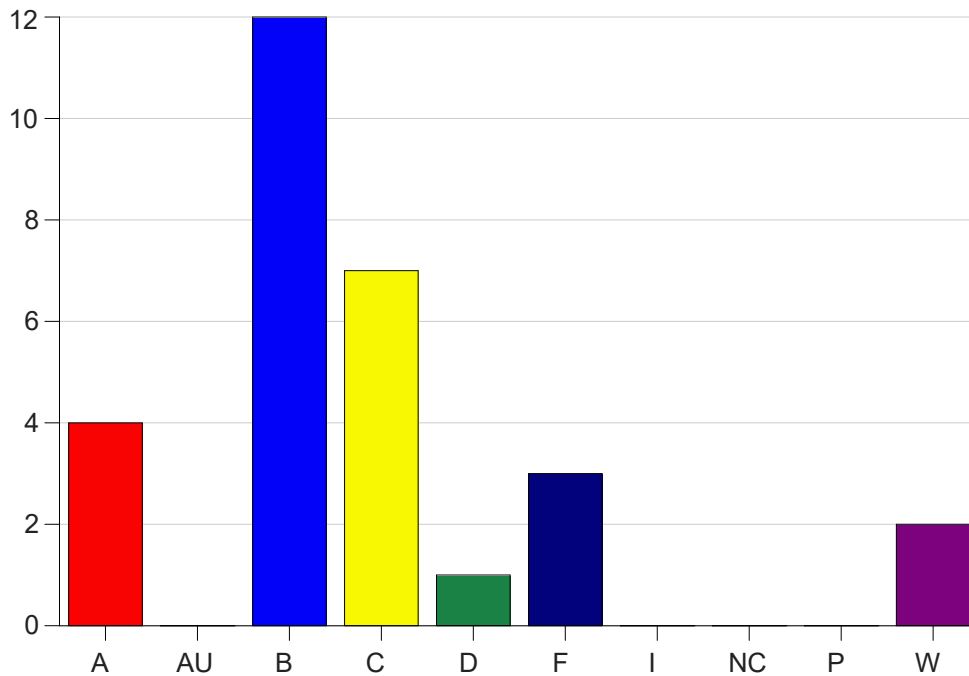

Louisiana State University Eunice

Grade Distribution by Course

2021 Spring Semester

May 12, 2021
11:58:17 AM

Course Work Course Number: ALLH1023

Course Work Count - All		A	AU	B	C	D	F	I	NC	P	W	Total
25	Asbury,D	4	0	12	7	1	3	0	0	0	2	29
Total		4	0	12	7	1	3	0	0	0	2	29