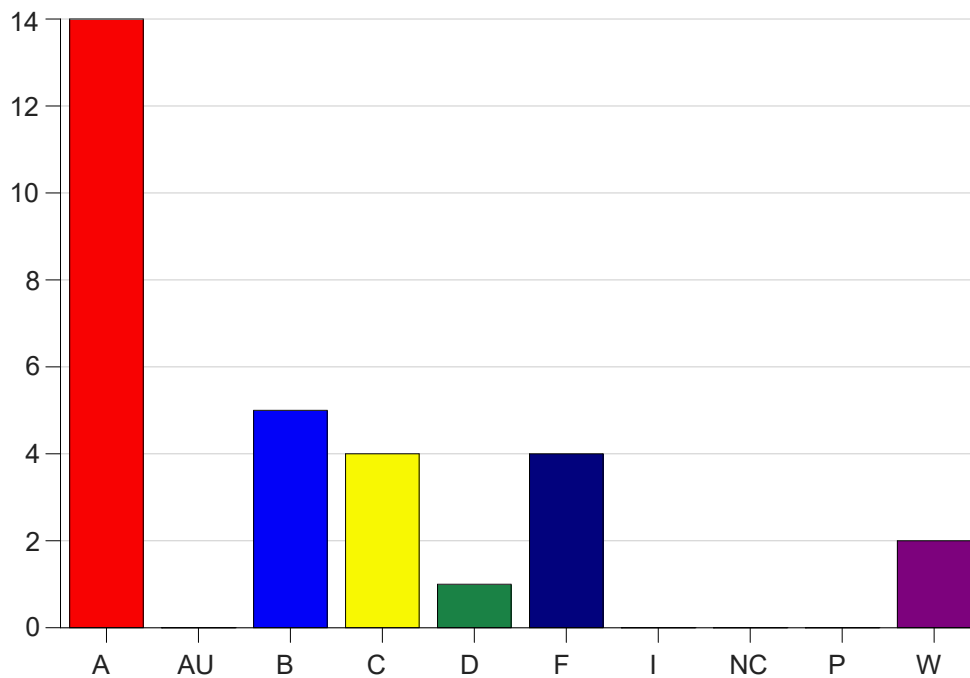

Louisiana State University Eunice

Grade Distribution by Course

2021 Spring Semester

May 12, 2021
11:58:17 AM

Course Work Course Number: ALLH1800

Course Work Count - All		A	AU	B	C	D	F	I	NC	P	W	Total
26	Asbury,D	14	0	5	4	1	4	0	0	0	2	30
Total		14	0	5	4	1	4	0	0	0	2	30