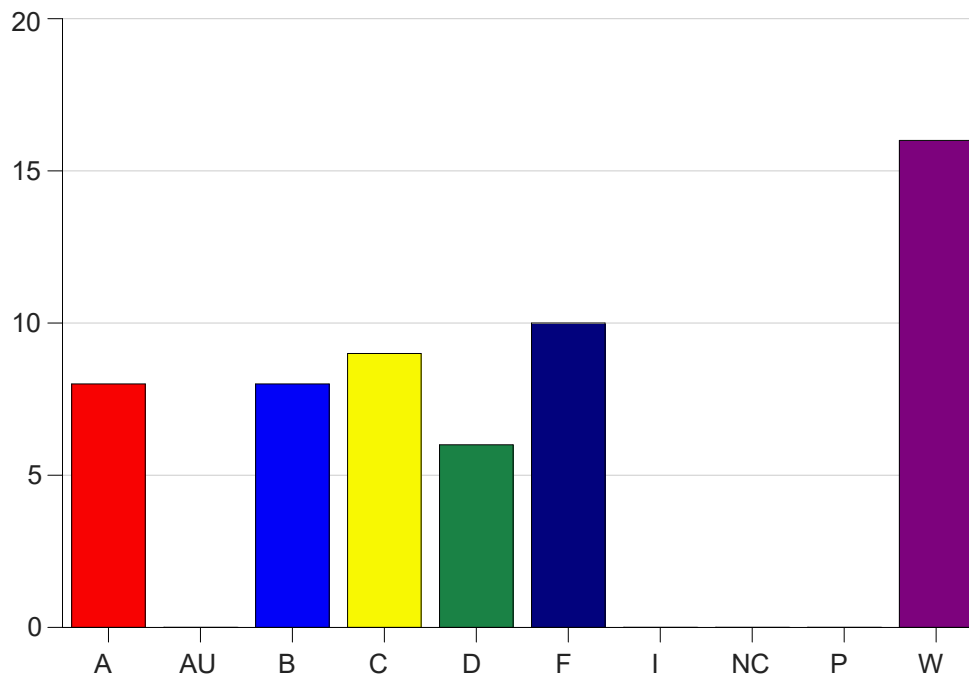

Louisiana State University Eunice

Grade Distribution by Course

2021 Spring Semester

May 12, 2021
11:58:17 AM

Course Work Course Number: MATH1020

Course Work Count - All		A	AU	B	C	D	F	I	NC	P	W	Total
01	Christia,R	2	0	4	1	3	5	0	0	0	3	18
25	Henry, H	1	0	1	4	3	5	0	0	0	11	25
D1	Boffenmyer	5	0	3	4	0	0	0	0	0	2	14
Total		8	0	8	9	6	10	0	0	0	16	57