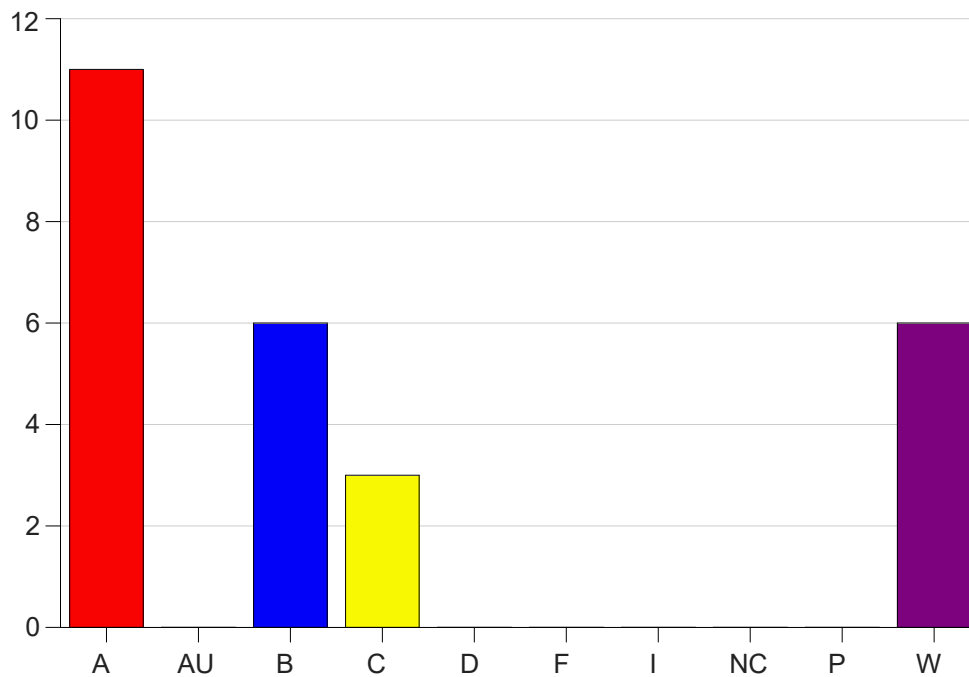

Louisiana State University Eunice

Grade Distribution by Course

2021 Spring Semester

May 12, 2021
11:58:17 AM

Course Work Course Number: BIOL1209

Course Work Count - All		A	AU	B	C	D	F	I	NC	P	W	Total
91	Jariel,D	5	0	1	0	0	0	0	0	0	1	7
93	Cordes,J	2	0	5	3	0	0	0	0	0	5	15
D3	Readore, G	4	0	0	0	0	0	0	0	0	0	4
Total		11	0	6	3	0	0	0	0	0	6	26