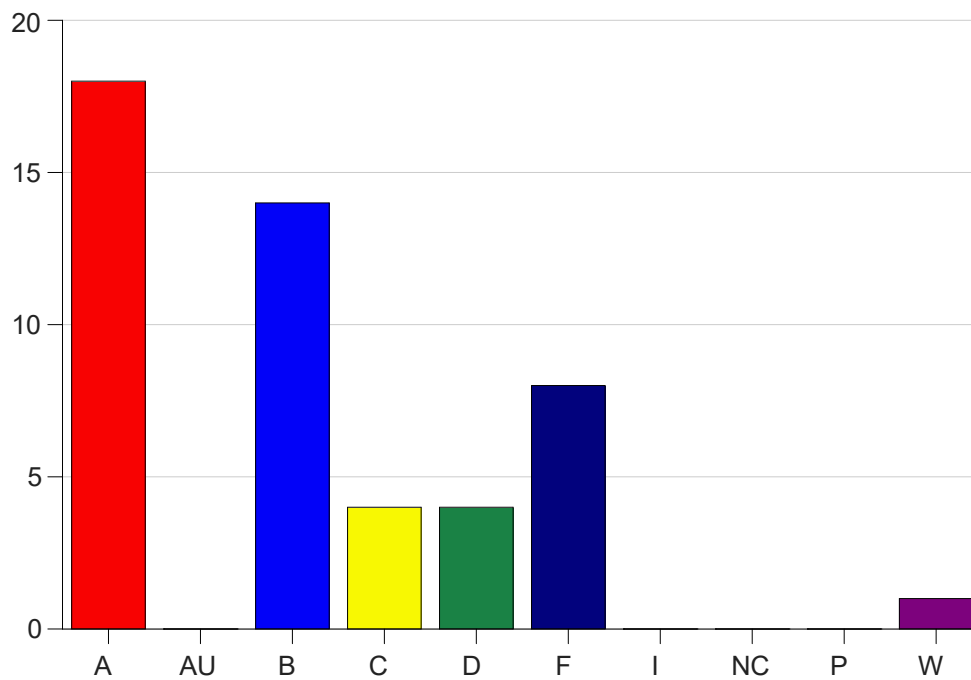

Louisiana State University Eunice

Grade Distribution by Course

2021 Spring Semester

May 12, 2021
11:58:17 AM

Course Work Course Number: ISDS2100

Course Work Count - All		A	AU	B	C	D	F	I	NC	P	W	Total
25	May,N	12	0	9	3	2	3	0	0	0	0	29
26	May,N	6	0	5	1	2	5	0	0	0	1	20
Total		18	0	14	4	4	8	0	0	0	1	49