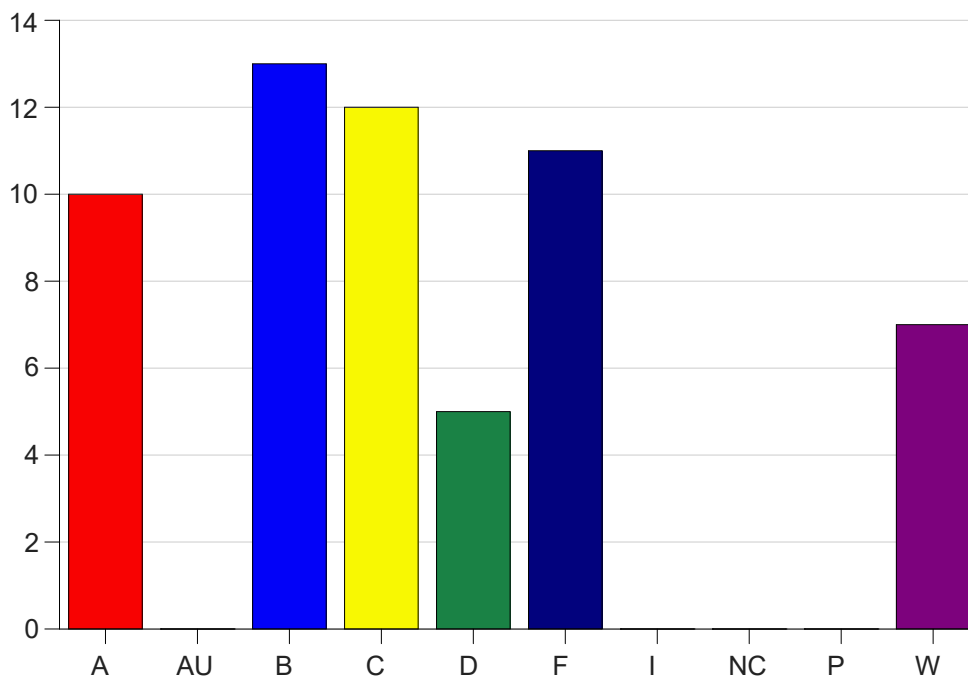

Louisiana State University Eunice

Grade Distribution by Course

2021 Spring Semester

May 12, 2021
11:58:17 AM

Course Work Course Number: ART 1441

Course Work Count - All		A	AU	B	C	D	F	I	NC	P	W	Total
01	Guilbeau, M	3	0	7	9	3	6	0	0	0	0	28
C6	Simmons, J	7	0	6	3	2	5	0	0	0	7	30
Total		10	0	13	12	5	11	0	0	0	7	58