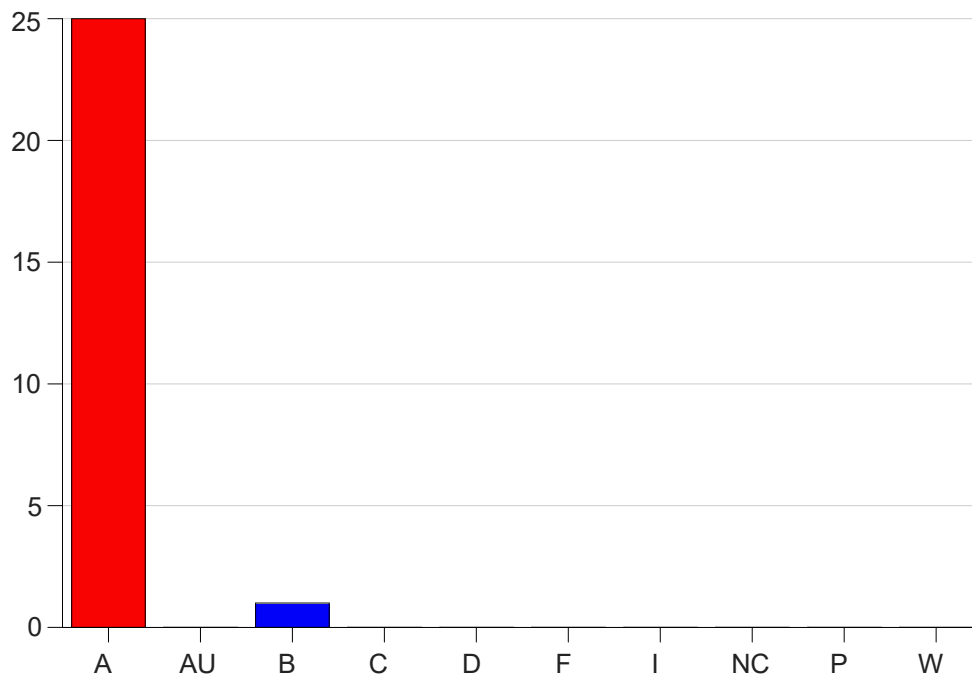

Louisiana State University Eunice

Grade Distribution by Course

2021 Spring Semester

May 12, 2021
11:58:17 AM

Course Work Course Number: RADT2093

Course Work Count - All		A	AU	B	C	D	F	I	NC	P	W	Total
91	Lavigne,C	8	0	1	0	0	0	0	0	0	0	9
92	Leeson, R	8	0	0	0	0	0	0	0	0	0	8
93	Leeson, R	9	0	0	0	0	0	0	0	0	0	9
Total		25	0	1	0	0	0	0	0	0	0	26