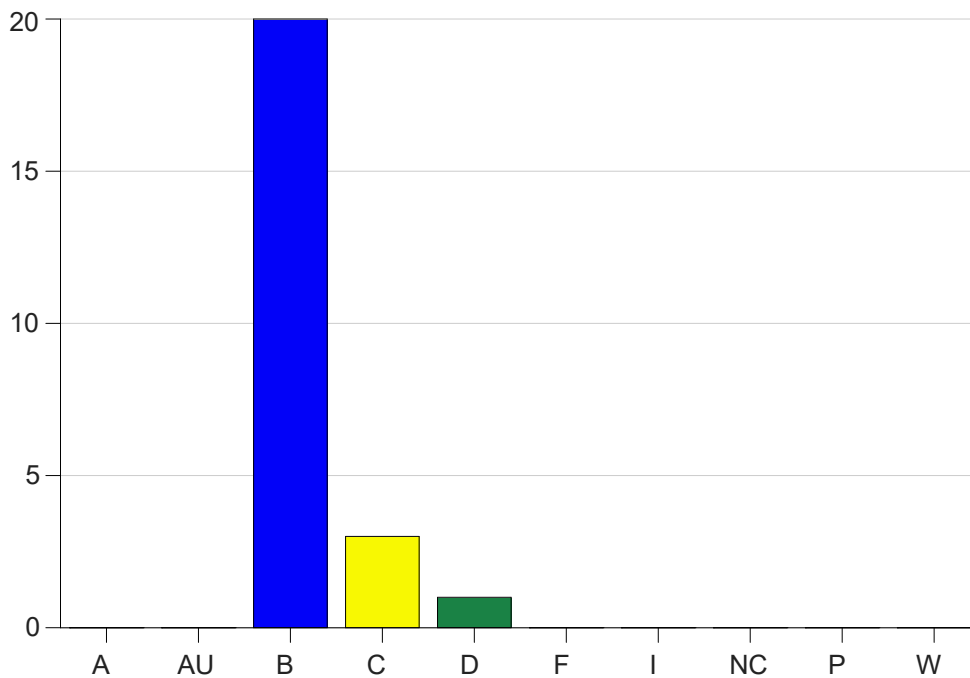

Louisiana State University Eunice

Grade Distribution by Course

2021 Spring Semester

May 12, 2021
11:58:17 AM

Course Work Course Number: NURS1130

Course Work Count - All		A	AU	B	C	D	F	I	NC	P	W	Total
60	Simoneau,M	0	0	20	3	1	0	0	0	0	0	24
Total		0	0	20	3	1	0	0	0	0	0	24