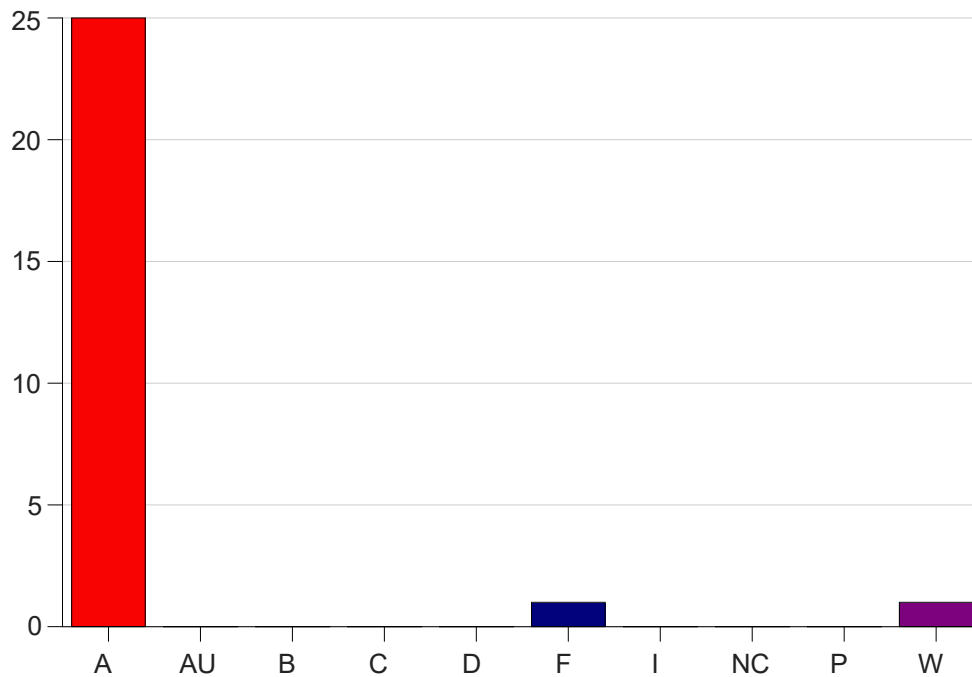

Louisiana State University Eunice

Grade Distribution by Course

2021 Spring Semester

May 12, 2021
11:58:17 AM

Course Work Course Number: HPRE1146

Course Work Count - All		A	AU	B	C	D	F	I	NC	P	W	Total
01	Starks, B	10	0	0	0	0	0	0	0	0	1	11
02	Collins,M	4	0	0	0	0	0	0	0	0	0	4
03	Mcreynol,J	4	0	0	0	0	1	0	0	0	0	5
51	Willis,J	7	0	0	0	0	0	0	0	0	0	7
Total		25	0	0	0	0	1	0	0	0	1	27