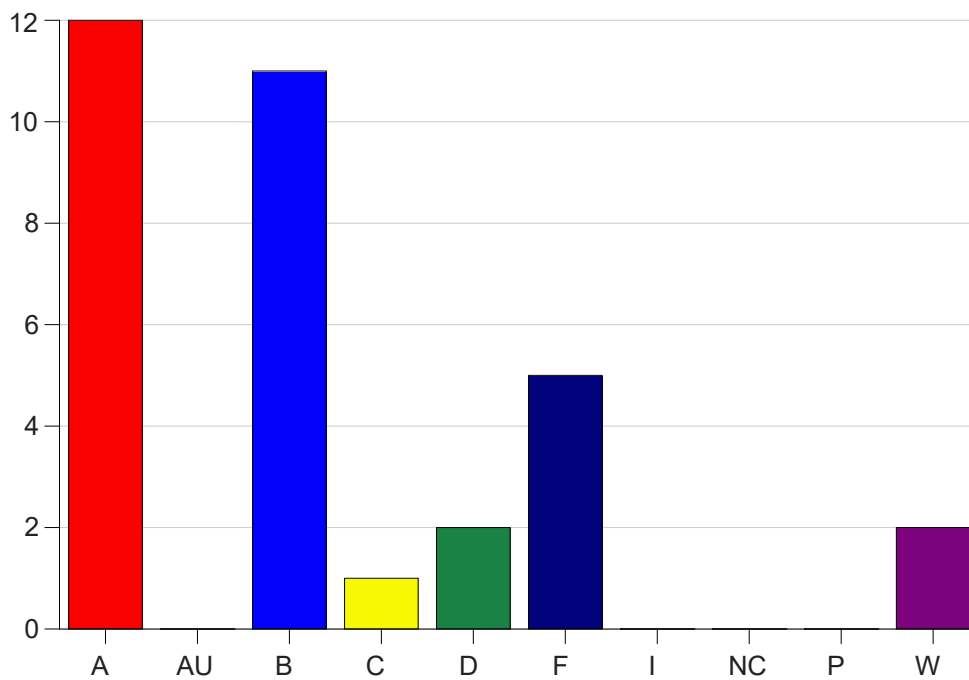

Louisiana State University Eunice

Grade Distribution by Course

2021 Spring Semester

May 12, 2021
11:58:17 AM

Course Work Course Number: ALLH1620

Course Work Count - All		A	AU	B	C	D	F	I	NC	P	W	Total
25	Jones, P	11	0	9	0	1	5	0	0	0	2	28
26	Jones, P	1	0	2	1	1	0	0	0	0	0	5
Total		12	0	11	1	2	5	0	0	0	2	33