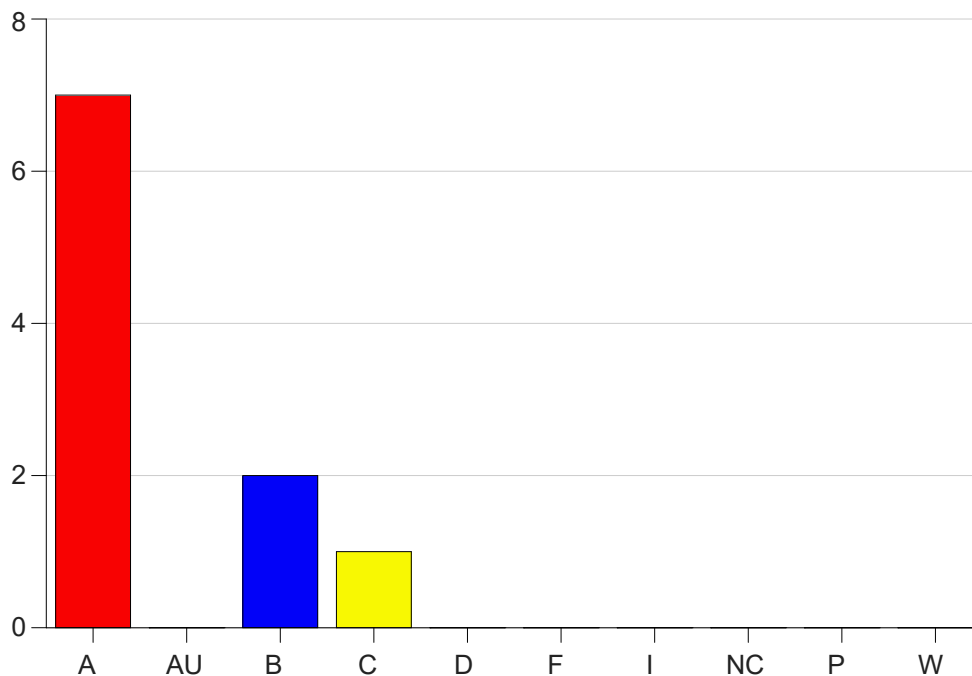

Louisiana State University Eunice

Grade Distribution by Course

2021 Spring Semester

May 12, 2021
11:58:17 AM

Course Work Course Number: BADM2050

Course Work Count - All		A	AU	B	C	D	F	I	NC	P	W	Total
25	Hedge, R.	7	0	2	1	0	0	0	0	0	0	10
Total		7	0	2	1	0	0	0	0	0	0	10