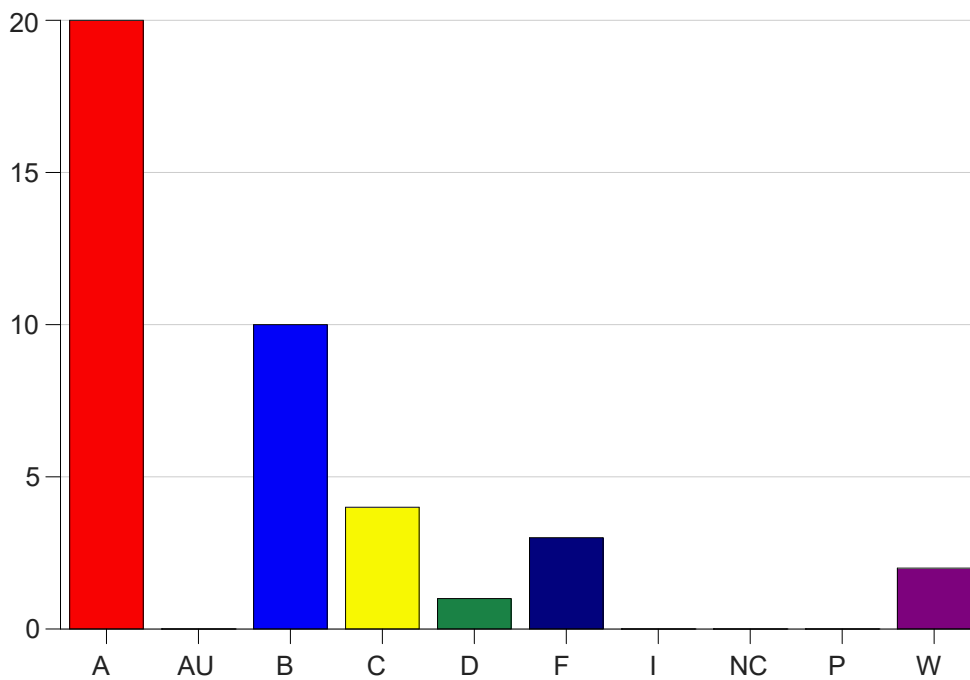

Louisiana State University Eunice

Grade Distribution by Course

2021 Spring Semester

May 12, 2021
11:58:17 AM

Course Work Course Number: ALLH1025

Course Work Count - All		A	AU	B	C	D	F	I	NC	P	W	Total
25	Sonnier,A	14	0	6	4	1	2	0	0	0	1	28
26	Myers, W	6	0	4	0	0	1	0	0	0	1	12
Total		20	0	10	4	1	3	0	0	0	2	40