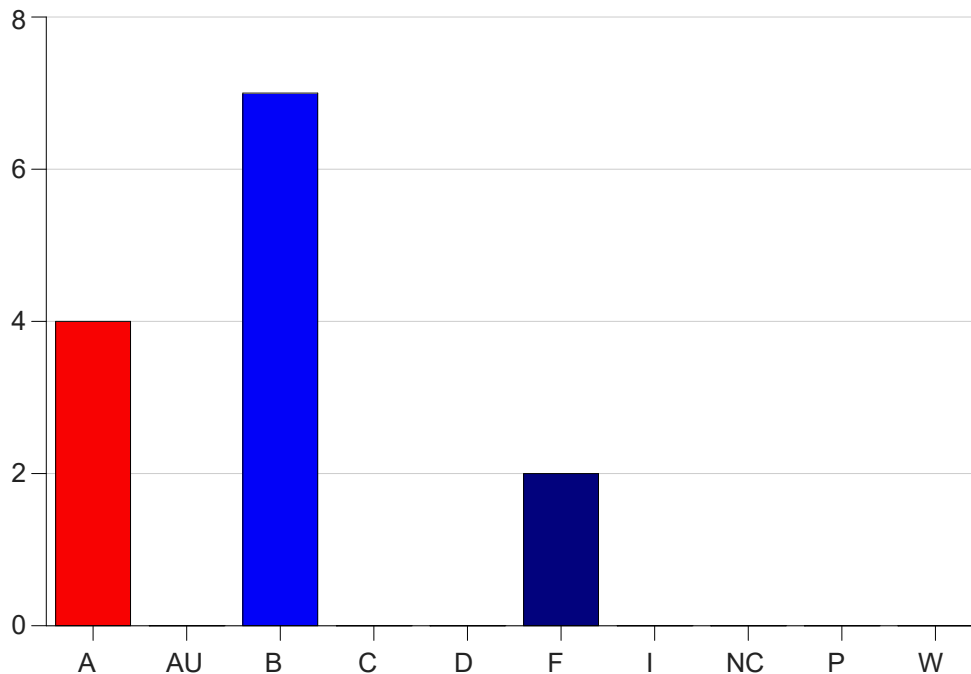

Louisiana State University Eunice

Grade Distribution by Course

2021 Spring Semester

May 12, 2021
11:58:17 AM

Course Work Course Number: SOCL2920

Course Work Count - All		A	AU	B	C	D	F	I	NC	P	W	Total
25	Robinson,J	4	0	7	0	0	2	0	0	0	0	13
Total		4	0	7	0	0	2	0	0	0	0	13