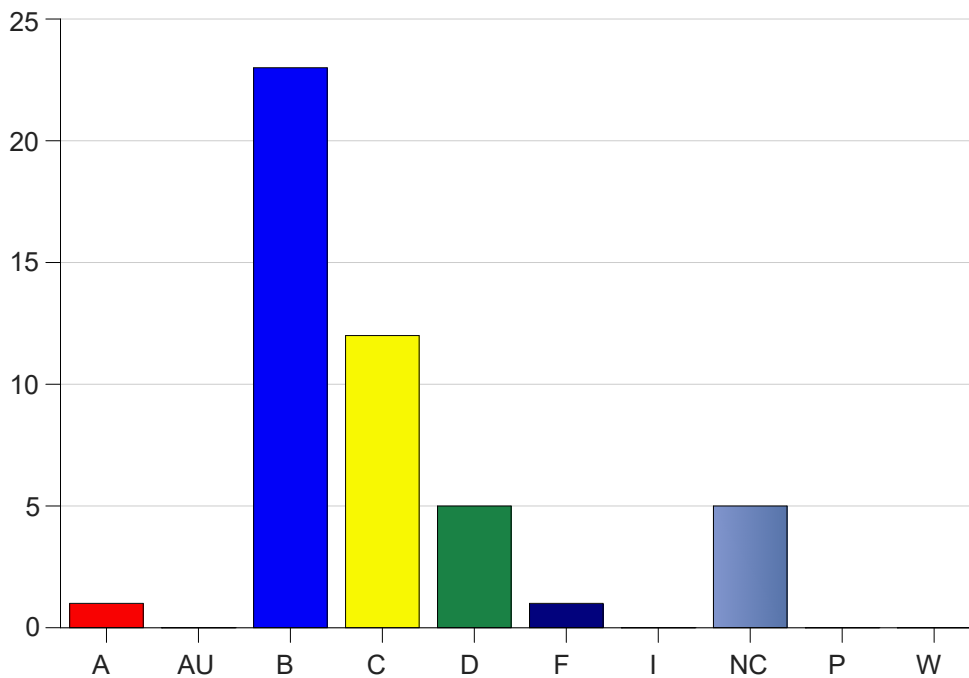

Louisiana State University Eunice

Grade Distribution by Course

2021 Spring Semester

May 12, 2021
11:58:17 AM

Course Work Course Number: NURS1232

Course Work Count - All		A	AU	B	C	D	F	I	NC	P	W	Total
25	Foreman,M	1	0	23	12	5	1	0	5	0	0	47
Total		1	0	23	12	5	1	0	5	0	0	47