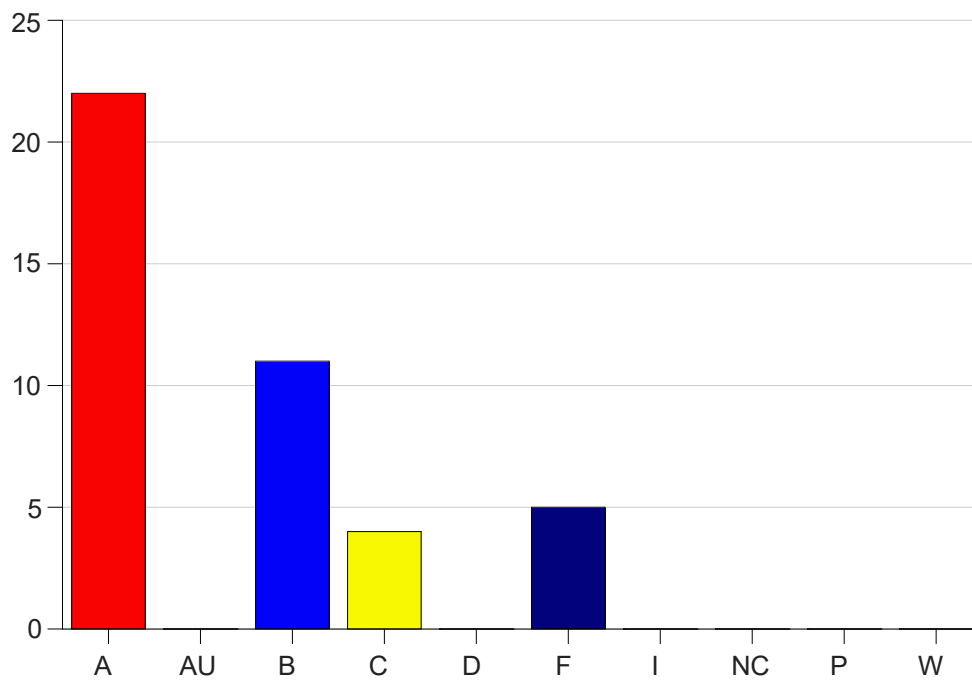

Louisiana State University Eunice

Grade Distribution by Course

2021 Spring Semester

May 12, 2021
11:58:17 AM

Course Work Course Number: HCM 2601

Course Work Count - All		A	AU	B	C	D	F	I	NC	P	W	Total
25	Hedge, R.	16	0	7	4	0	3	0	0	0	0	30
26	Hedge, R.	6	0	4	0	0	2	0	0	0	0	12
Total		22	0	11	4	0	5	0	0	0	0	42