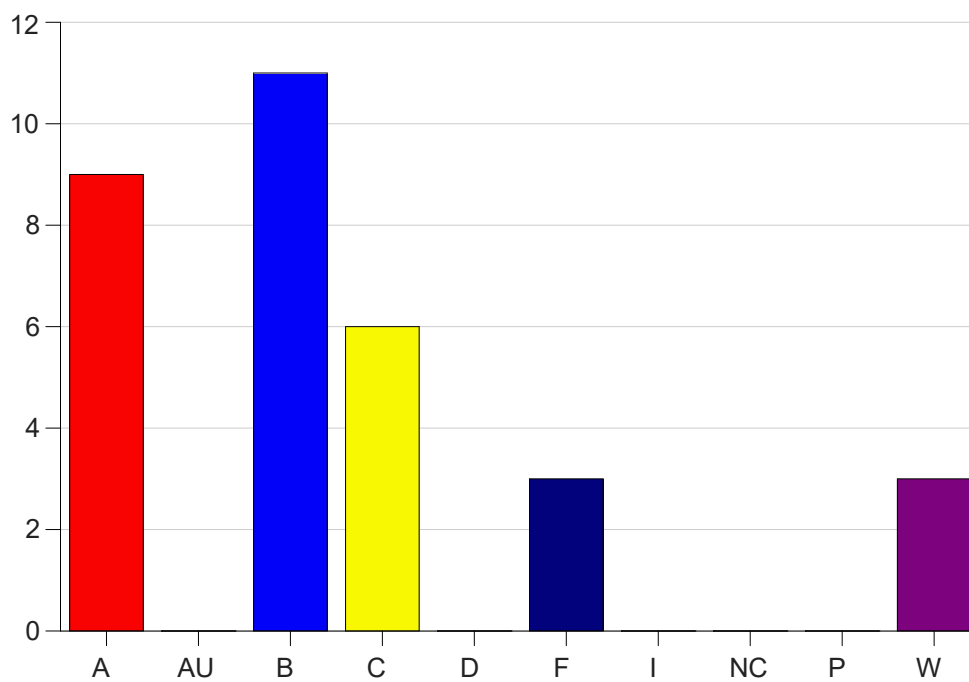

Louisiana State University Eunice

Grade Distribution by Course

2021 Spring Semester

May 12, 2021
11:58:17 AM

Course Work Course Number: ECON2010

Course Work Count - All		A	AU	B	C	D	F	I	NC	P	W	Total
25	Bahloul, T	7	0	9	4	0	1	0	0	0	2	23
C6	Bahloul, T	2	0	2	2	0	2	0	0	0	1	9
Total		9	0	11	6	0	3	0	0	0	3	32