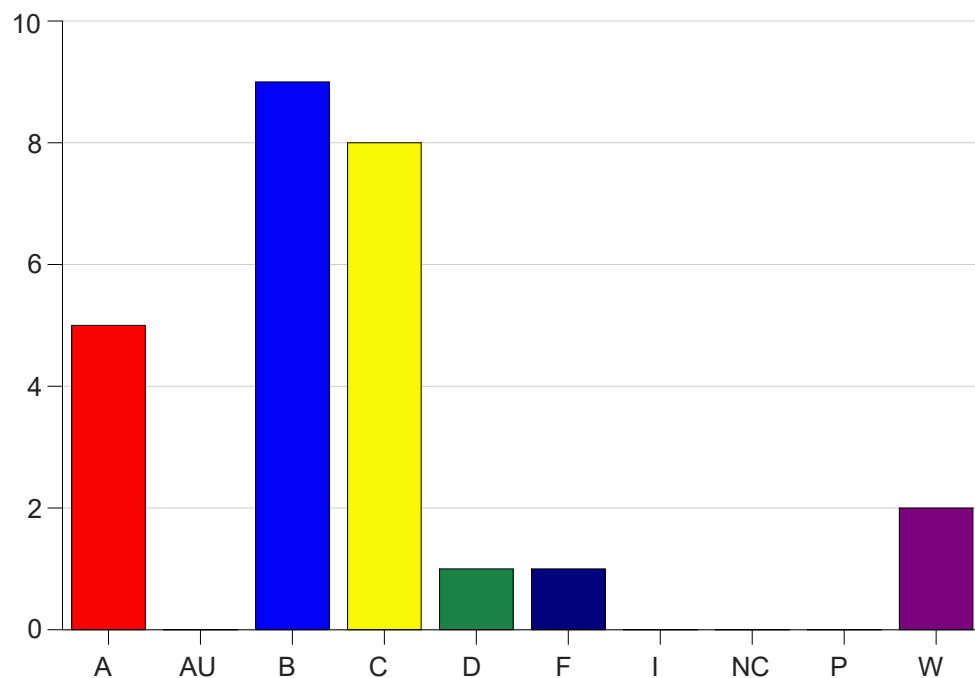

Louisiana State University Eunice

Grade Distribution by Course

2021 Spring Semester

May 12, 2021
11:58:17 AM

Course Work Course Number: CHEM1202

Course Work Count - All		A	AU	B	C	D	F	I	NC	P	W	Total
01	Borill, B	5	0	9	8	1	1	0	0	0	2	26
Total		5	0	9	8	1	1	0	0	0	2	26