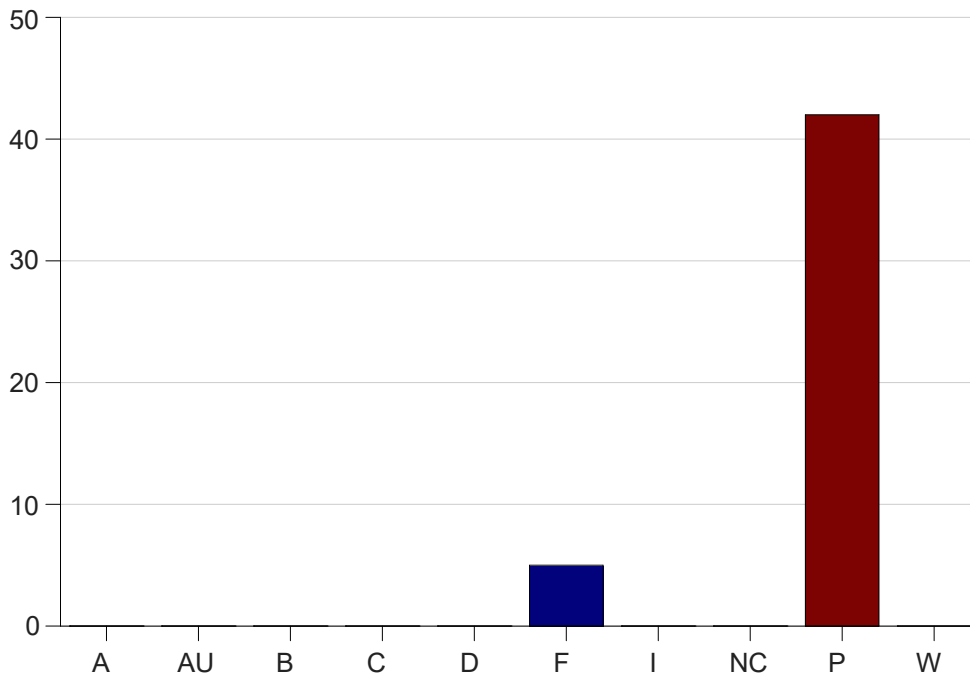

Louisiana State University Eunice

Grade Distribution by Course

2021 Spring Semester

May 12, 2021
11:58:17 AM

Course Work Course Number: NURS1235

Course Work Count - All		A	AU	B	C	D	F	I	NC	P	W	Total
90	Batiste,B	0	0	0	0	0	0	0	0	9	0	9
91	Morris, D	0	0	0	0	0	2	0	0	8	0	10
92	Ortego, T	0	0	0	0	0	1	0	0	8	0	9
93	Lejeune,M	0	0	0	0	0	0	0	0	10	0	10
95	Savant,S	0	0	0	0	0	2	0	0	7	0	9
Total		0	0	0	0	0	5	0	0	42	0	47