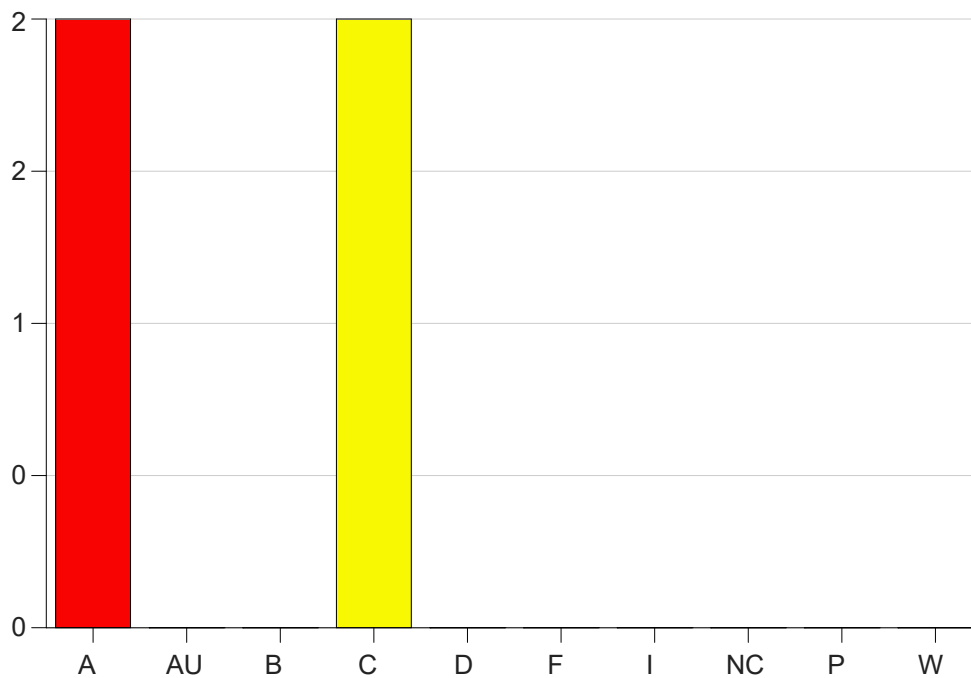

Louisiana State University Eunice

Grade Distribution by Course

2021 Spring Semester

May 12, 2021
11:58:17 AM

Course Work Course Number: CSC 2360

Course Work Count - All		A	AU	B	C	D	F	I	NC	P	W	Total
25	Burkes, C	2	0	0	2	0	0	0	0	0	0	4
Total		2	0	0	2	0	0	0	0	0	0	4