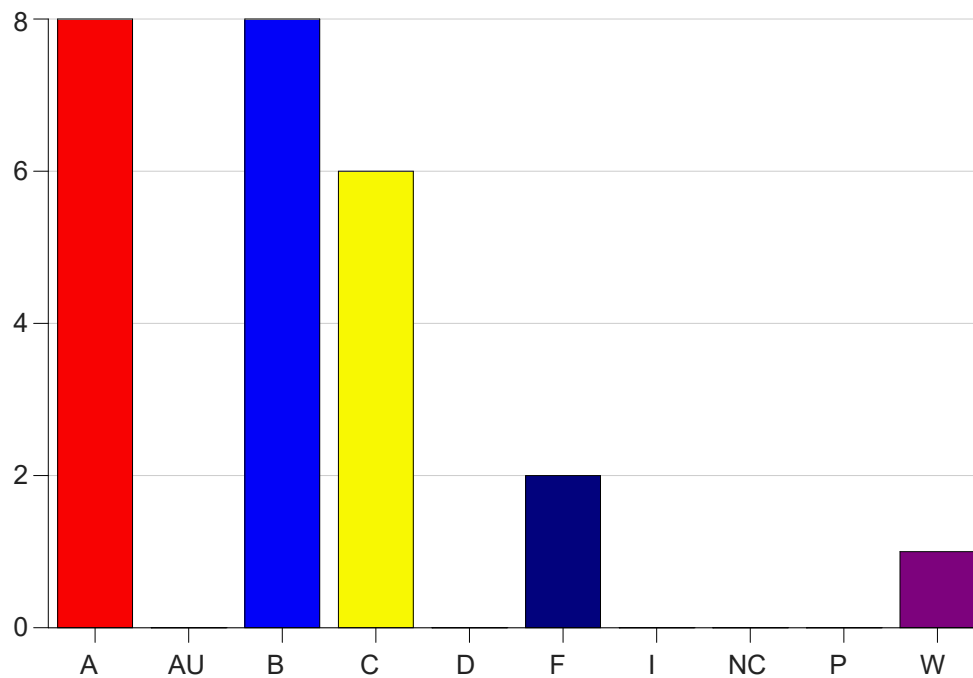

Louisiana State University Eunice

Grade Distribution by Course

2021 Spring Semester

May 12, 2021
11:58:17 AM

Course Work Course Number: PHSC1001

Course Work Count - All		A	AU	B	C	D	F	I	NC	P	W	Total
01	Zandipou,H	4	0	5	1	1	2	0	0	0	5	18
Total		4	0	5	1	1	2	0	0	0	5	18