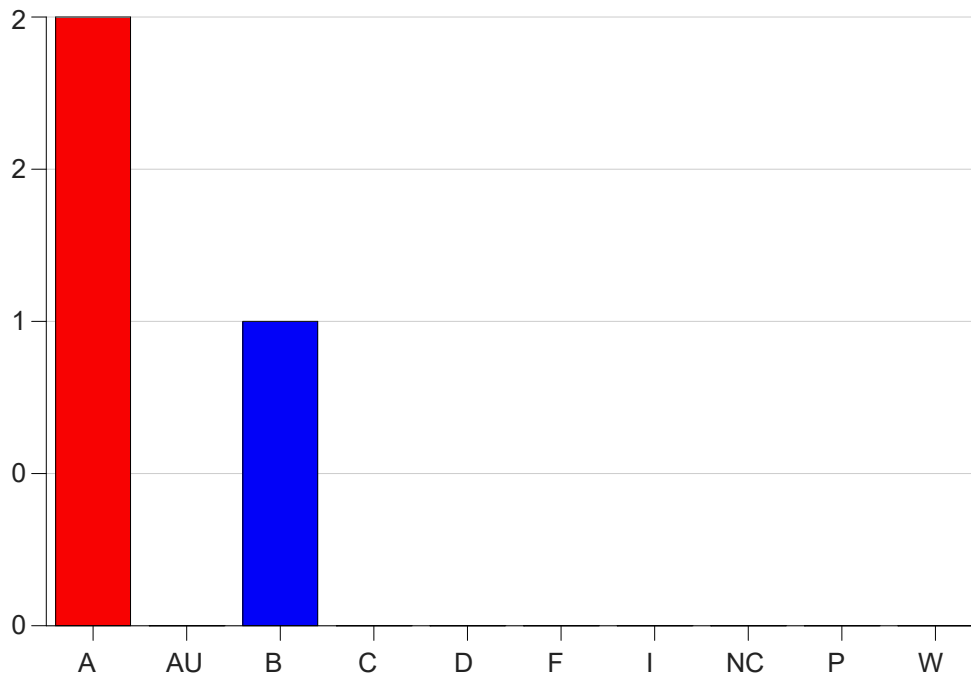

Louisiana State University Eunice

Grade Distribution by Course

2021 Spring Semester

May 12, 2021
11:58:17 AM

Course Work Course Number: PHSC1002

Course Work Count - All		A	AU	B	C	D	F	I	NC	P	W	Total
01	Rai,P	2	0	1	0	0	0	0	0	0	0	3
Total		2	0	1	0	0	0	0	0	0	0	3