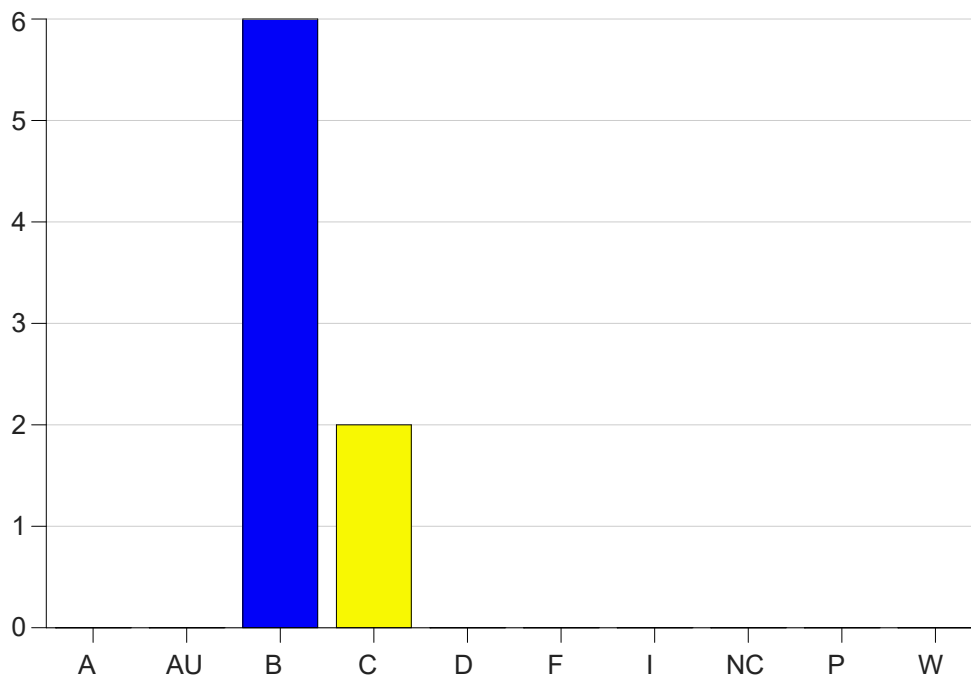

Louisiana State University Eunice

Grade Distribution by Course

2021 Spring Semester

May 12, 2021
11:58:17 AM

Course Work Course Number: NURS2452

Course Work Count - All		A	AU	B	C	D	F	I	NC	P	W	Total
25	Moore, B	0	0	6	2	0	0	0	0	0	0	8
Total		0	0	6	2	0	0	0	0	0	0	8