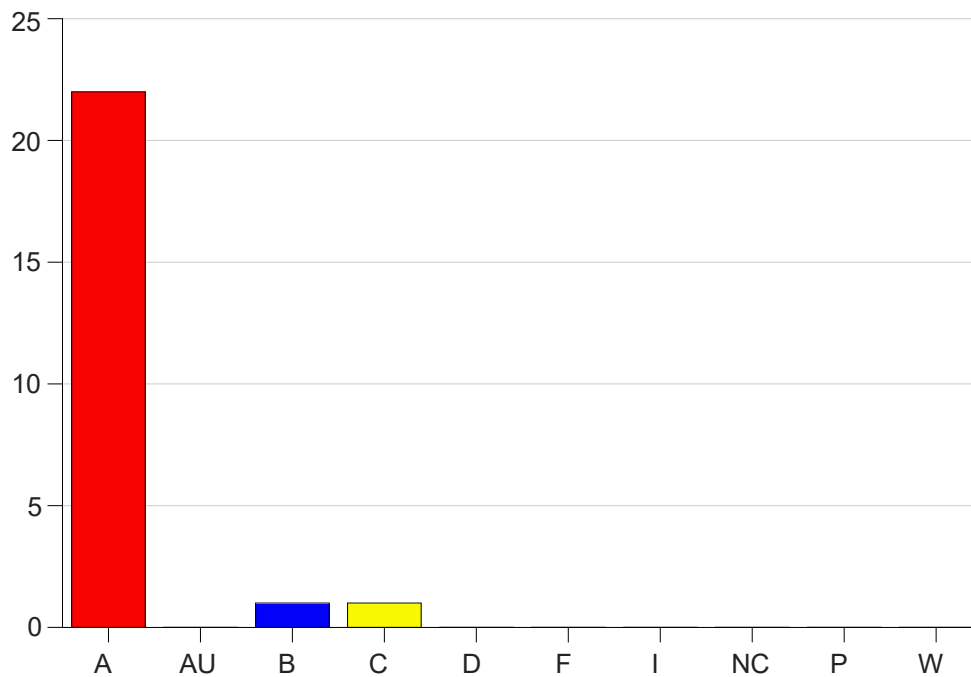

Louisiana State University Eunice

Grade Distribution by Course

2021 Spring Semester

May 12, 2021
11:58:17 AM

Course Work Course Number: RADT1093

Course Work Count - All		A	AU	B	C	D	F	I	NC	P	W	Total
91	Dustin,M	8	0	0	0	0	0	0	0	0	0	8
92	Sonnier,A	6	0	0	1	0	0	0	0	0	0	7
93	Sonnier,A	8	0	1	0	0	0	0	0	0	0	9
Total		22	0	1	1	0	0	0	0	0	0	24