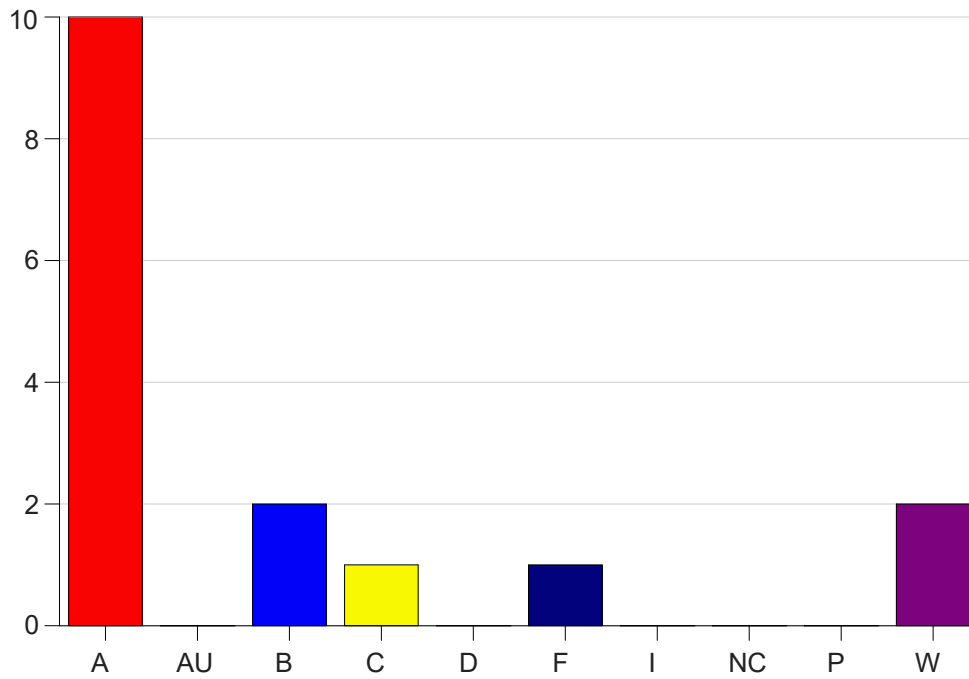

Louisiana State University Eunice

Grade Distribution by Course

2021 Spring Semester

May 12, 2021
11:58:17 AM

Course Work Course Number: CJ 2220

Course Work Count - All		A	AU	B	C	D	F	I	NC	P	W	Total
25	Spencer,W	10	0	2	1	0	1	0	0	0	2	16
Total		10	0	2	1	0	1	0	0	0	2	16