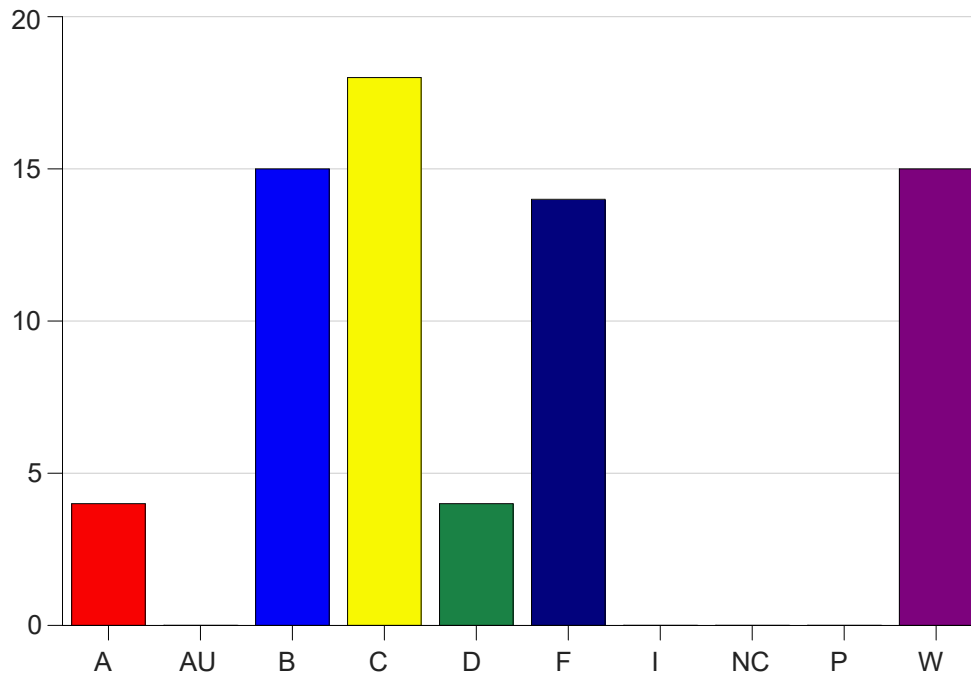

Louisiana State University Eunice

Grade Distribution by Course

2021 Spring Semester

May 12, 2021
11:58:17 AM

Course Work Course Number: MATH1021

Course Work Count - All		A	AU	B	C	D	F	I	NC	P	W	Total
01	Jean, J	1	0	6	5	3	5	0	0	0	9	29
25	Henry, H	3	0	9	9	1	7	0	0	0	6	35
A1	Semones, G	0	0	0	4	0	2	0	0	0	0	6
Total		4	0	15	18	4	14	0	0	0	15	70