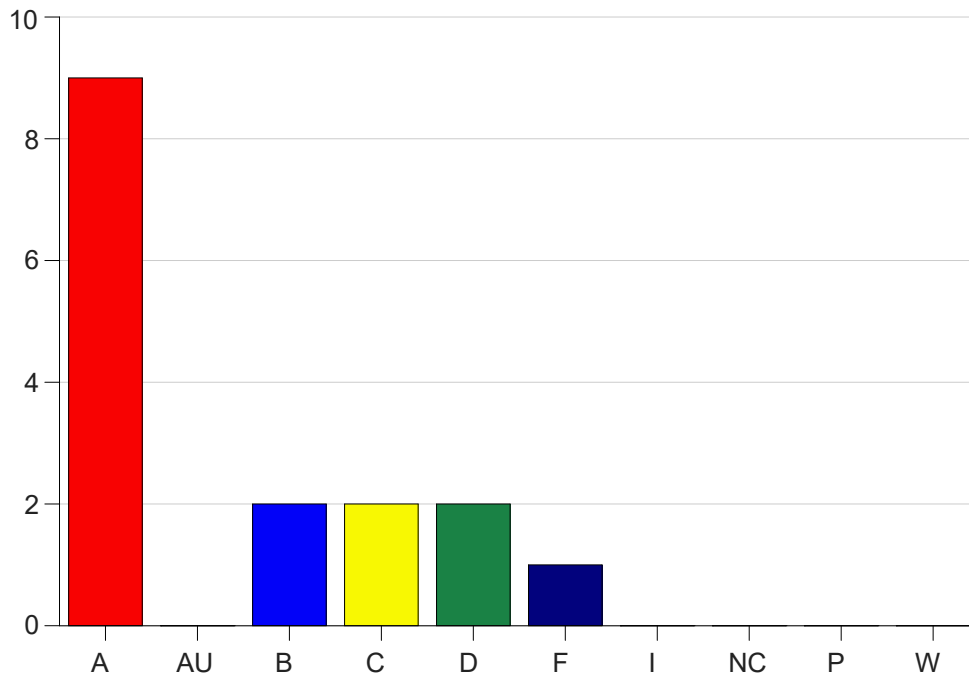

Louisiana State University Eunice

Grade Distribution by Course

2021 Spring Semester

May 12, 2021
11:58:17 AM

Course Work Course Number: CSC 2257

Course Work Count - All		A	AU	B	C	D	F	I	NC	P	W	Total
25	Cooper,L	9	0	2	2	2	1	0	0	0	0	16
Total		9	0	2	2	2	1	0	0	0	0	16