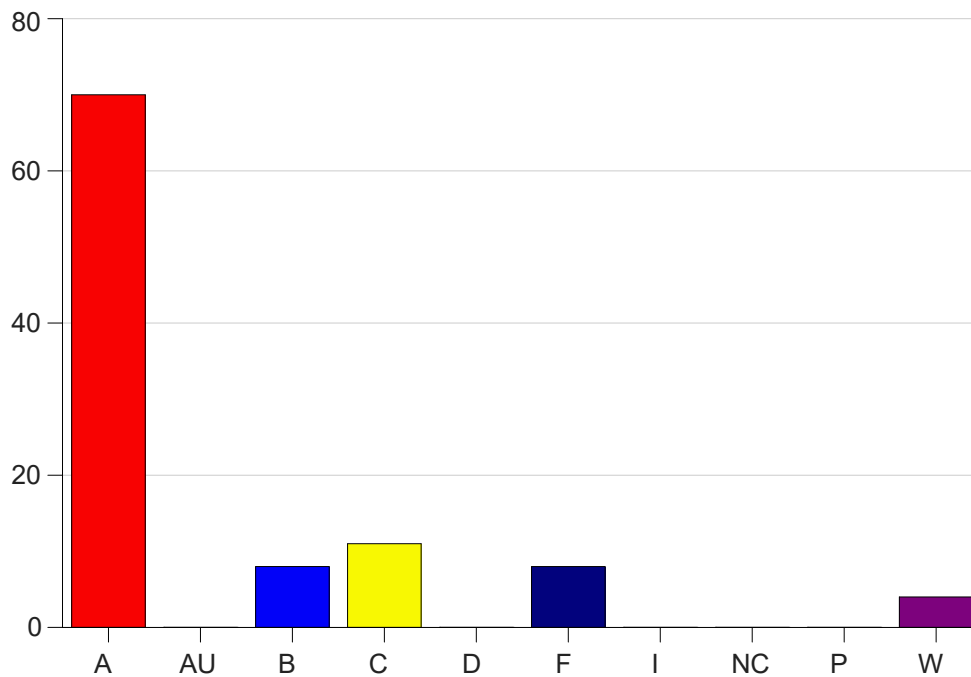

Louisiana State University Eunice

Grade Distribution by Course

2021 Spring Semester

May 12, 2021
11:58:17 AM

Course Work Course Number: HIST2055

Course Work Count - All		A	AU	B	C	D	F	I	NC	P	W	Total
20	Sellers,W	22	0	1	5	0	2	0	0	0	1	31
25	Nevils,H	24	0	2	4	0	2	0	0	0	3	35
C6	Nevils,H	24	0	5	2	0	4	0	0	0	0	35
Total		70	0	8	11	0	8	0	0	0	4	101