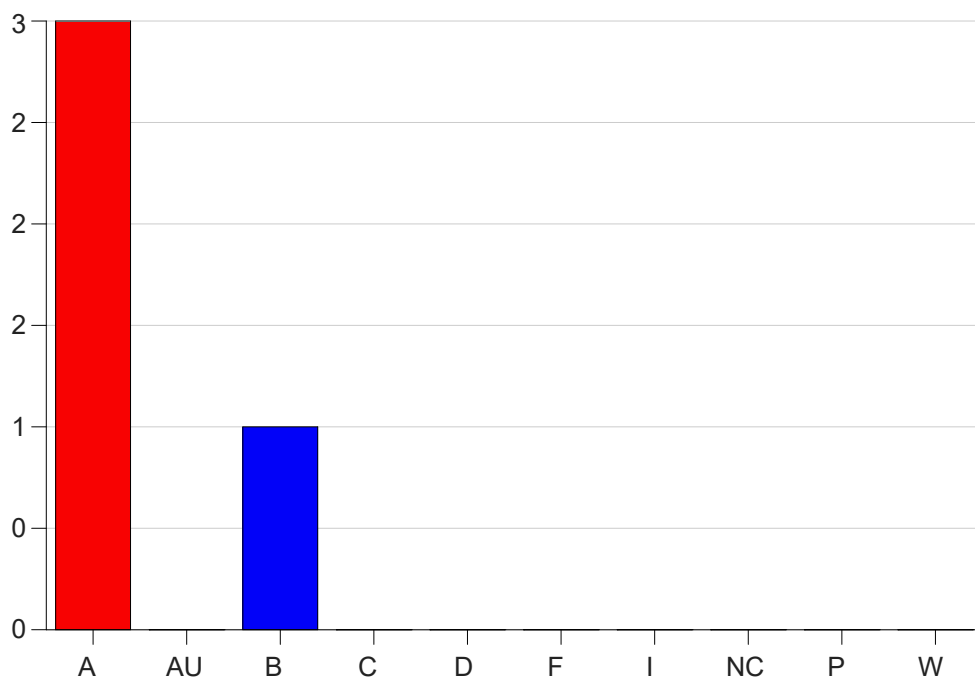

Louisiana State University Eunice

Grade Distribution by Course

2021 Spring Semester

May 12, 2021
11:58:17 AM

Course Work Course Number: CHEM2362

Course Work Count - All		A	AU	B	C	D	F	I	NC	P	W	Total
01	Rai,P	3	0	1	0	0	0	0	0	0	0	4
Total		3	0	1	0	0	0	0	0	0	0	4