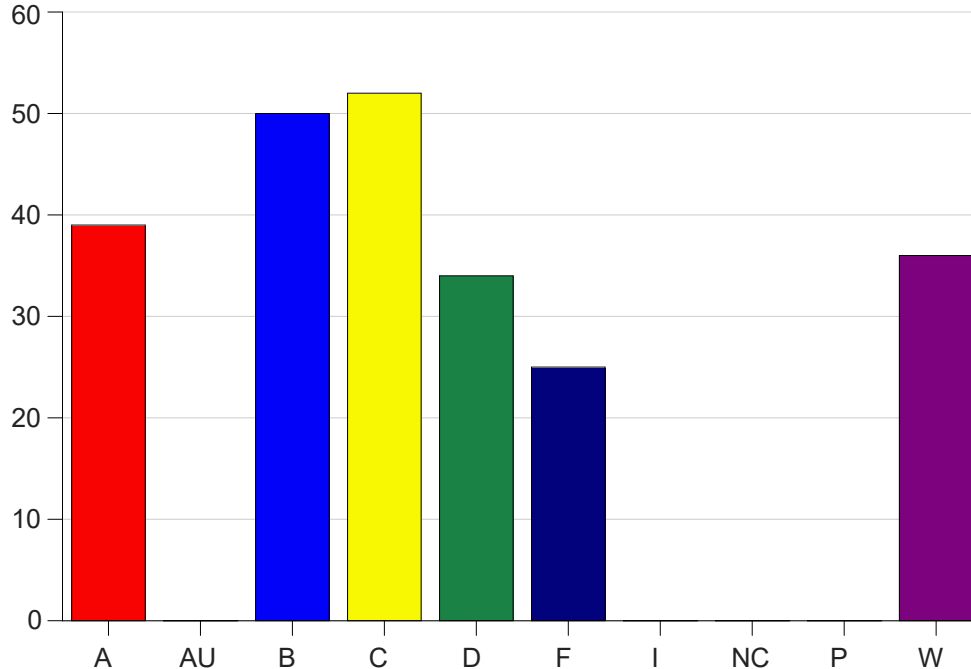

Louisiana State University Eunice

Grade Distribution by Course

2021 Spring Semester

May 12, 2021
11:58:17 AM

Course Work Course Number: MATH1425

Course Work Count - All		A	AU	B	C	D	F	I	NC	P	W	Total
01	Vidrine, E	6	0	8	5	3	3	0	0	0	6	31
02	Vidrine, E	11	0	4	12	7	0	0	0	0	6	40
03	Vidrine, E	6	0	11	9	6	1	0	0	0	7	40
04	Dunlap,A	4	0	1	5	7	4	0	0	0	6	27
05	Henry, H	6	0	11	10	5	1	0	0	0	1	34
25	Vidrine, E	3	0	11	5	5	10	0	0	0	2	36
C7	Jean, J	3	0	4	6	1	6	0	0	0	8	28
Total		39	0	50	52	34	25	0	0	0	36	236