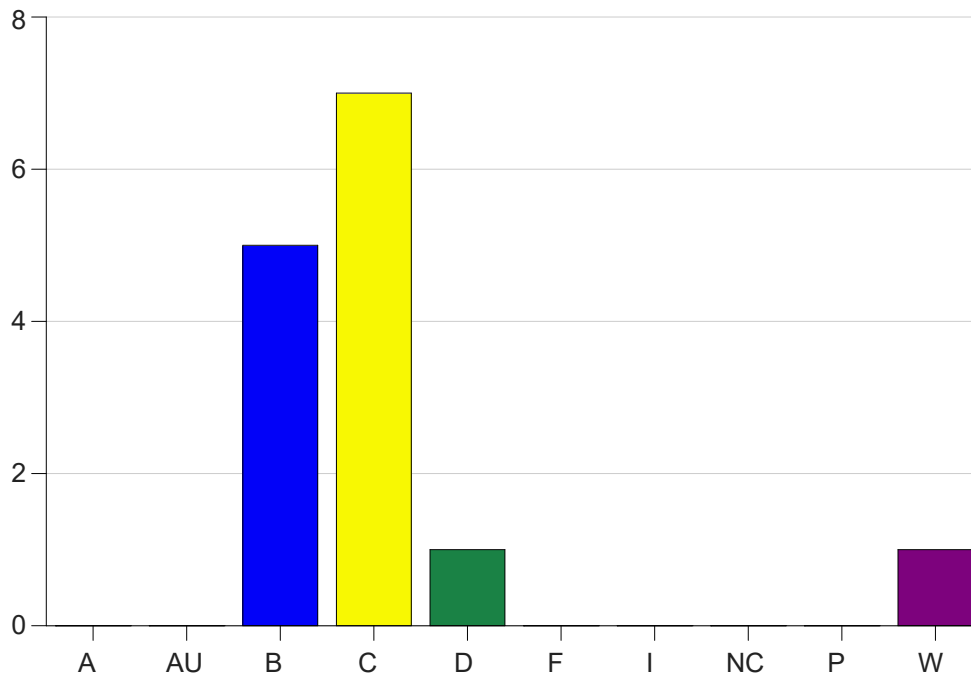

Louisiana State University Eunice

Grade Distribution by Course

2021 Spring Semester

May 12, 2021
11:58:17 AM

Course Work Course Number: SURT1104

Course Work Count - All		A	AU	B	C	D	F	I	NC	P	W	Total
01	Guillory,K	0	0	5	7	1	0	0	0	0	1	14
Total		0	0	5	7	1	0	0	0	0	1	14