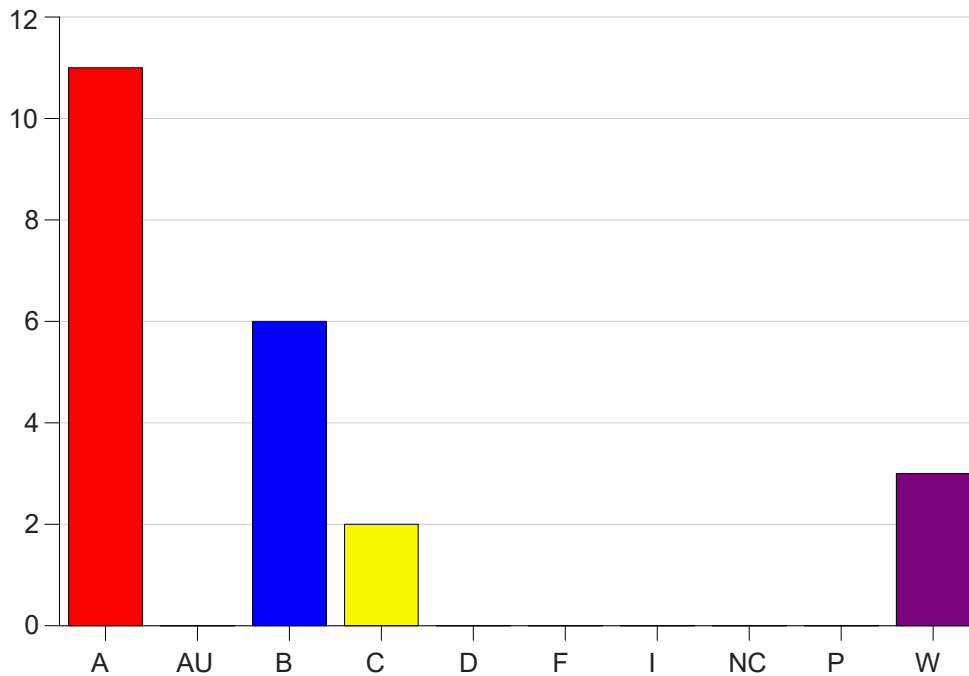

Louisiana State University Eunice

Grade Distribution by Course

2021 Spring Semester

May 12, 2021
11:58:17 AM

Course Work Course Number: HPRE2507

Course Work Count - All		A	AU	B	C	D	F	I	NC	P	W	Total
01	Andrus,R	11	0	6	2	0	0	0	0	0	3	22
Total		11	0	6	2	0	0	0	0	0	3	22