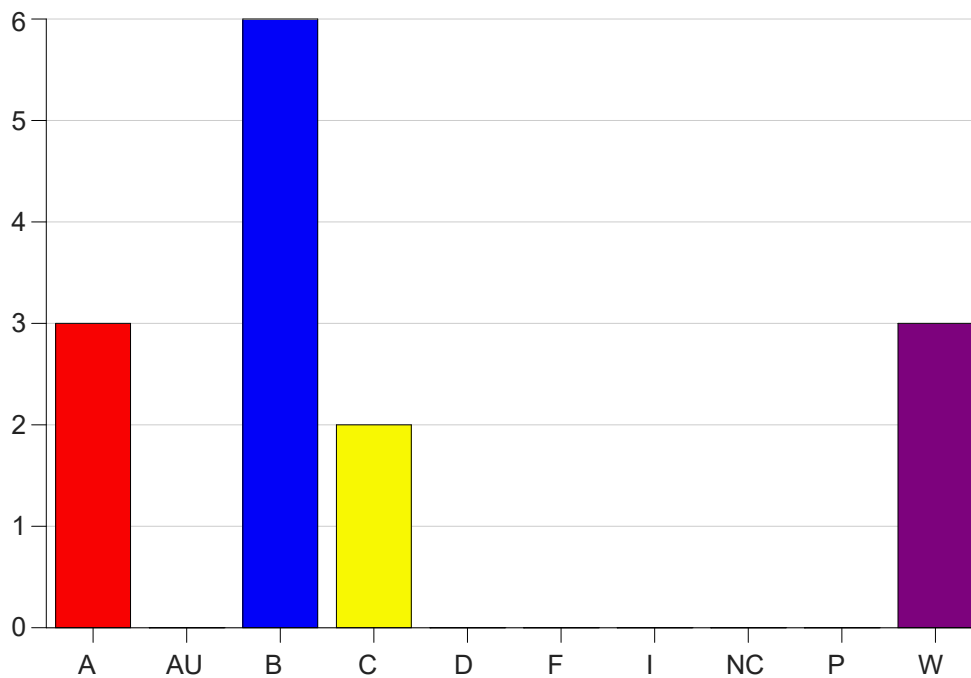

Louisiana State University Eunice

Grade Distribution by Course

2021 Spring Semester

May 12, 2021
11:58:17 AM

Course Work Course Number: NUTR2010

Course Work Count - All		A	AU	B	C	D	F	I	NC	P	W	Total
25	Al-Dujaili	3	0	6	2	0	0	0	0	0	3	14
Total		3	0	6	2	0	0	0	0	0	3	14