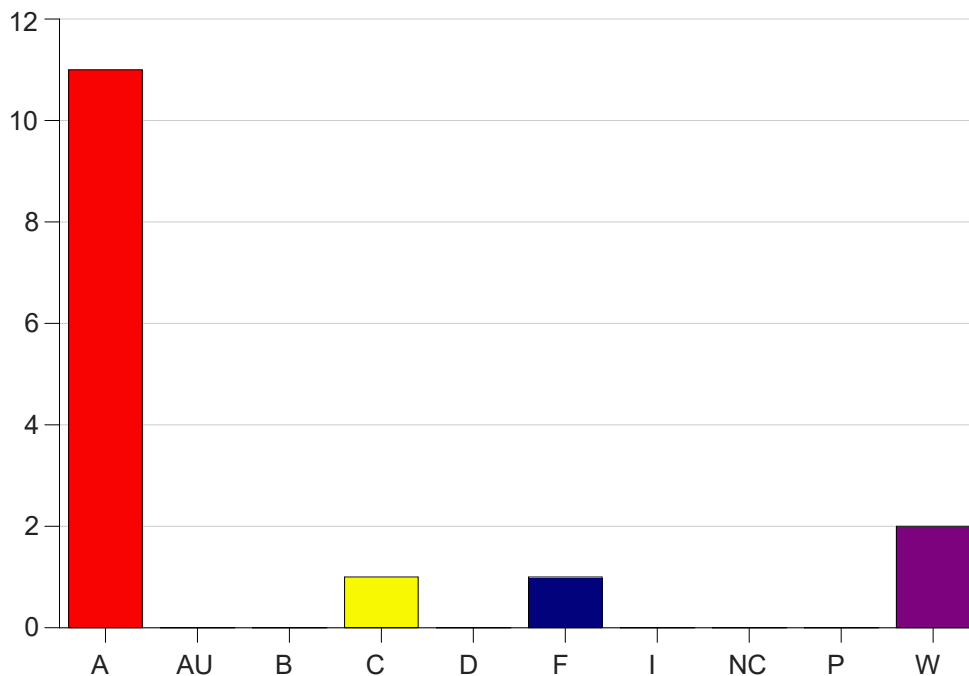

Louisiana State University Eunice

Grade Distribution by Course

2021 Spring Semester

May 12, 2021
11:58:17 AM

Course Work Course Number: FREN1001

Course Work Count - All		A	AU	B	C	D	F	I	NC	P	W	Total
01	Miller, M.	11	0	0	1	0	1	0	0	0	2	15
Total		11	0	0	1	0	1	0	0	0	2	15