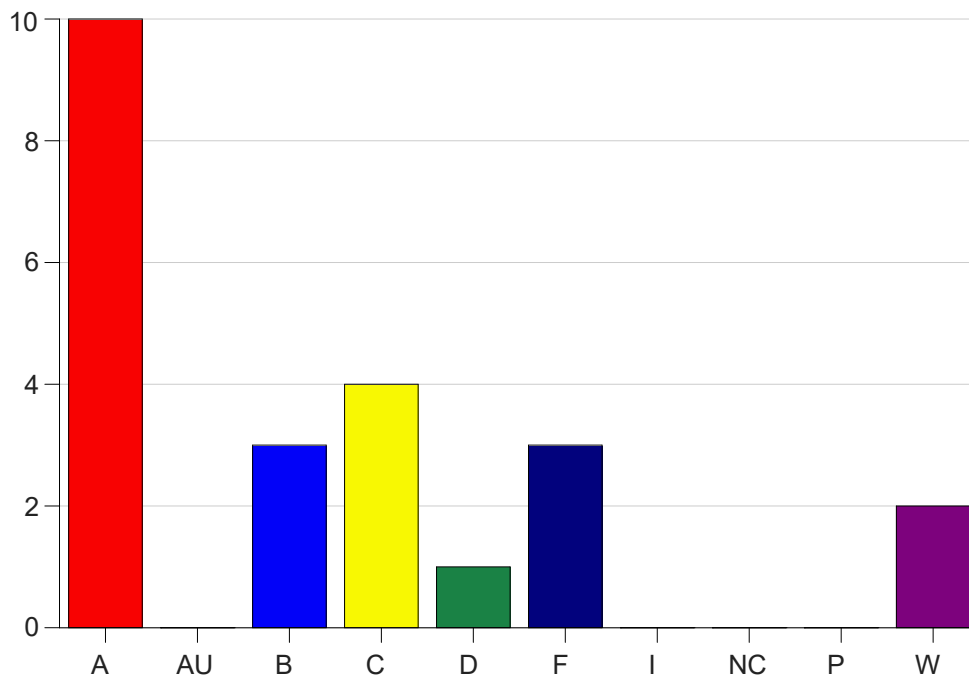

Louisiana State University Eunice

Grade Distribution by Course

2021 Spring Semester

May 12, 2021
11:58:17 AM

Course Work Course Number: CSC 2030

Course Work Count - All		A	AU	B	C	D	F	I	NC	P	W	Total
01	Seeder, L	10	0	3	4	1	3	0	0	0	2	23
Total		10	0	3	4	1	3	0	0	0	2	23