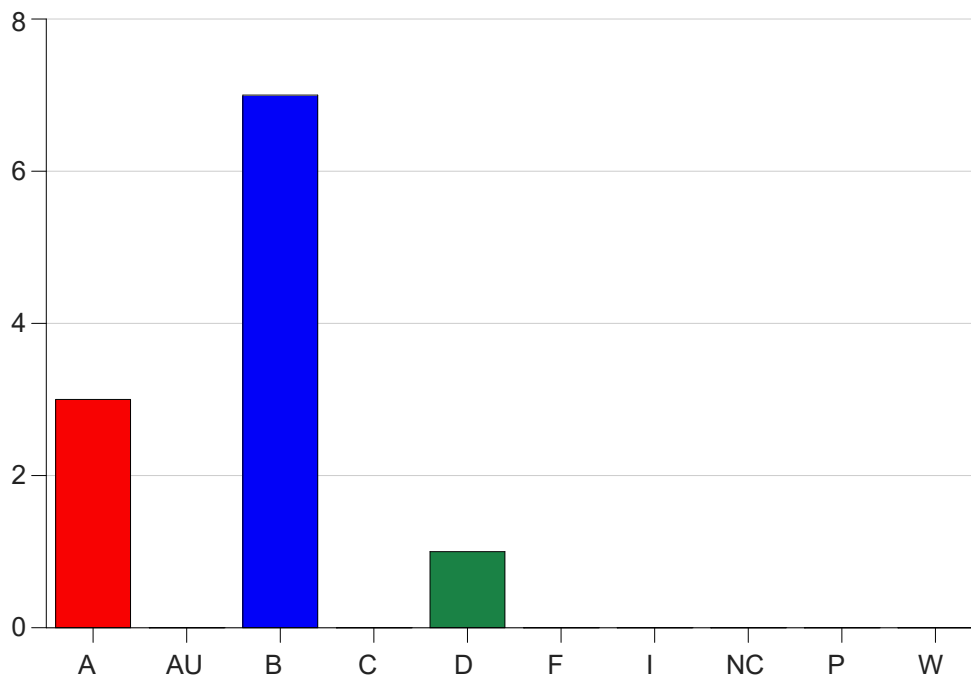

Louisiana State University Eunice

Grade Distribution by Course

2021 Spring Semester

May 12, 2021
11:58:17 AM

Course Work Course Number: MATH1019

Course Work Count - All		A	AU	B	C	D	F	I	NC	P	W	Total
01	Dunlap,A	3	0	7	0	1	0	0	0	0	0	11
Total		3	0	7	0	1	0	0	0	0	0	11