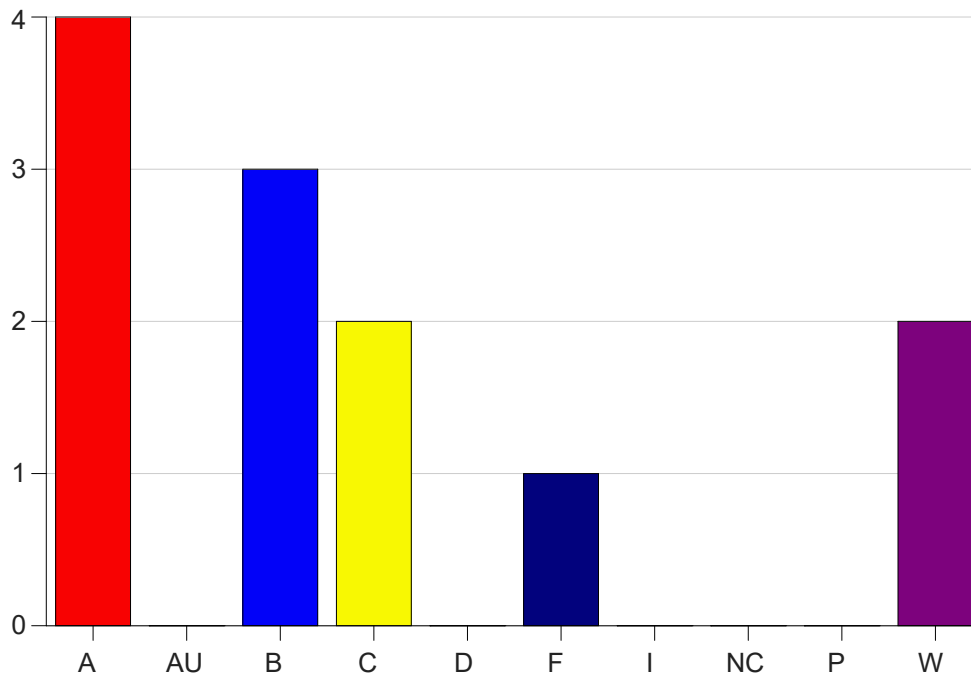

Louisiana State University Eunice

Grade Distribution by Course

2021 Spring Semester

May 12, 2021
11:58:17 AM

Course Work Course Number: INDS1001

Course Work Count - All		A	AU	B	C	D	F	I	NC	P	W	Total
25	Kapp, K	4	0	3	2	0	1	0	0	0	2	12
Total		4	0	3	2	0	1	0	0	0	2	12