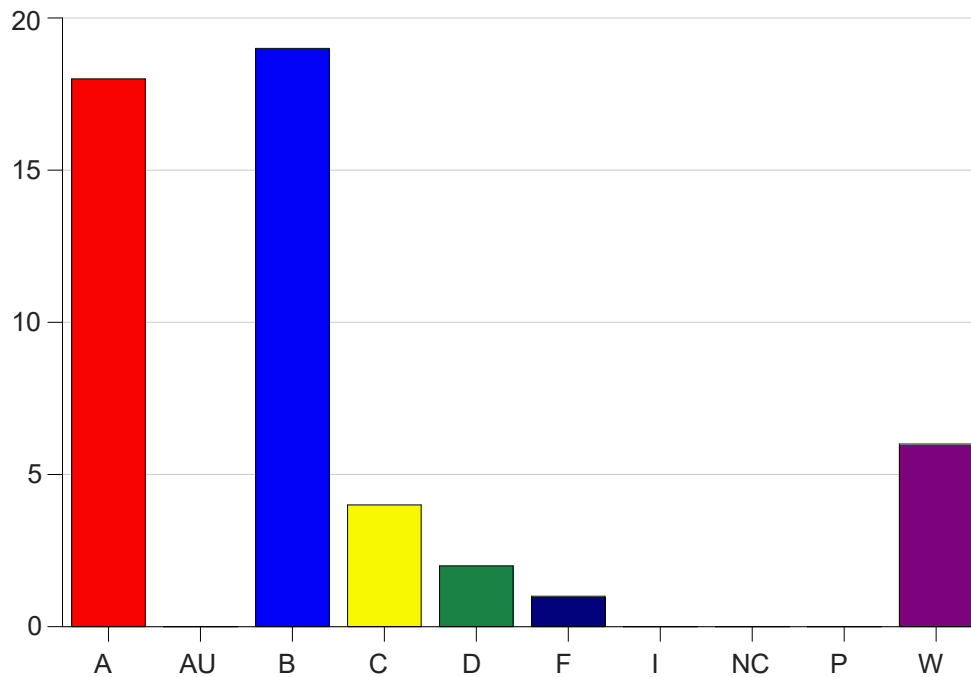

Louisiana State University Eunice

Grade Distribution by Course

2021 Spring Semester

May 12, 2021
11:58:17 AM

Course Work Course Number: CMST2060

Course Work Count - All		A	AU	B	C	D	F	I	NC	P	W	Total
01	Rockenschu	1	0	6	0	0	0	0	0	0	1	8
02	Rockenschu	2	0	6	0	1	0	0	0	0	3	12
03	Rockenschu	7	0	2	2	1	1	0	0	0	1	14
05	Rockenschu	8	0	5	2	0	0	0	0	0	1	16
Total		18	0	19	4	2	1	0	0	0	6	50