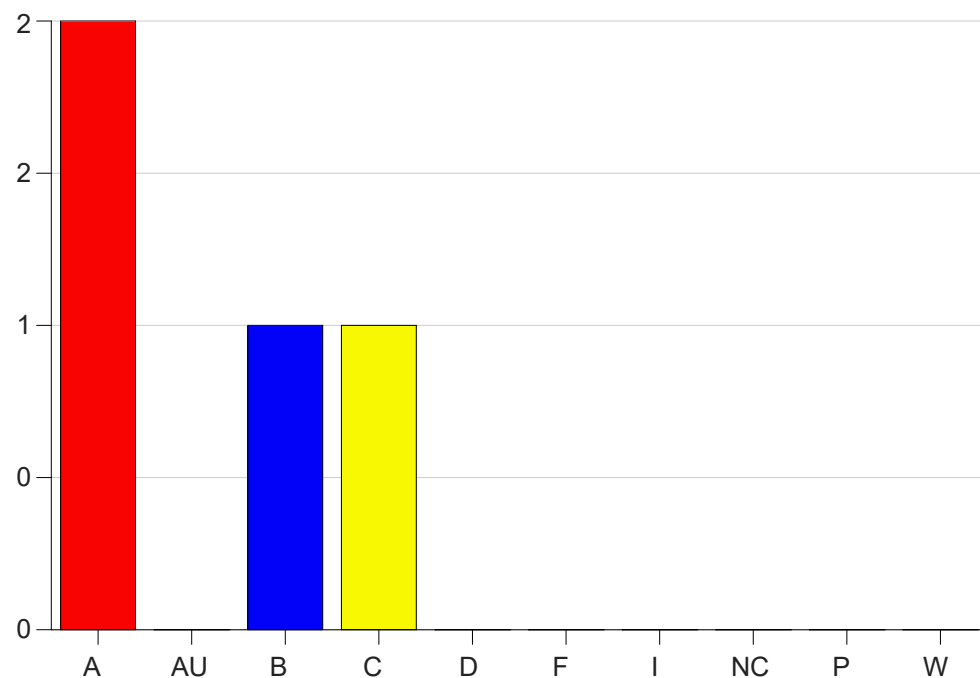

Louisiana State University Eunice

Grade Distribution by Course

2021 Spring Semester

May 12, 2021
11:58:17 AM

Course Work Course Number: CHEM2262

Course Work Count - All		A	AU	B	C	D	F	I	NC	P	W	Total
01	Rai,P	2	0	1	1	0	0	0	0	0	0	4
Total		2	0	1	1	0	0	0	0	0	0	4