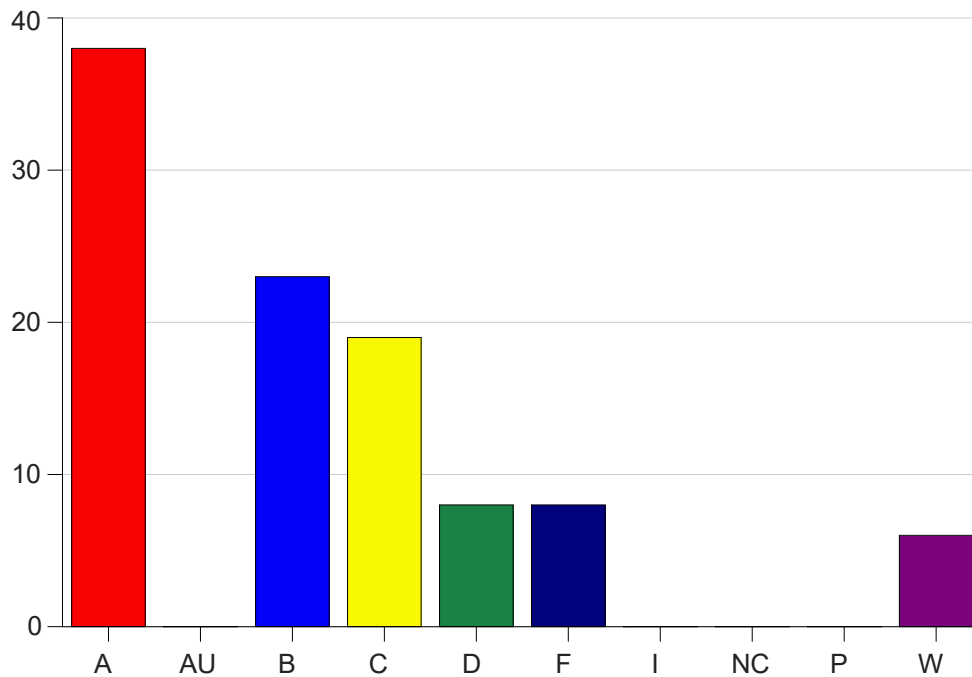

Louisiana State University Eunice

Grade Distribution by Course

2021 Spring Semester

May 12, 2021
11:58:17 AM

Course Work Course Number: BADM1001

Course Work Count - All		A	AU	B	C	D	F	I	NC	P	W	Total
01	May,N	8	0	2	6	5	1	0	0	0	3	25
02	McDonald,D	2	0	8	3	2	0	0	0	0	1	16
25	Thibodeaux	13	0	7	5	1	3	0	0	0	1	30
26	May,N	15	0	6	5	0	4	0	0	0	1	31
Total		38	0	23	19	8	8	0	0	0	6	102