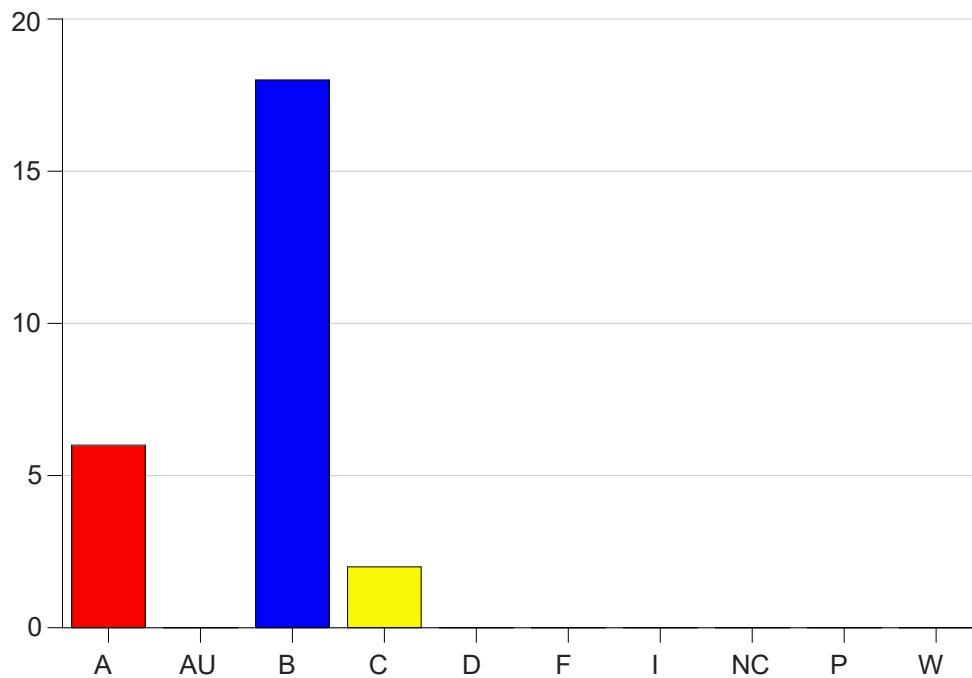

Louisiana State University Eunice

Grade Distribution by Course

2021 Spring Semester

May 12, 2021
11:58:17 AM

Course Work Course Number: RADT2036

Course Work Count - All		A	AU	B	C	D	F	I	NC	P	W	Total
01	Leeson, R	6	0	18	2	0	0	0	0	0	0	26
Total		6	0	18	2	0	0	0	0	0	0	26