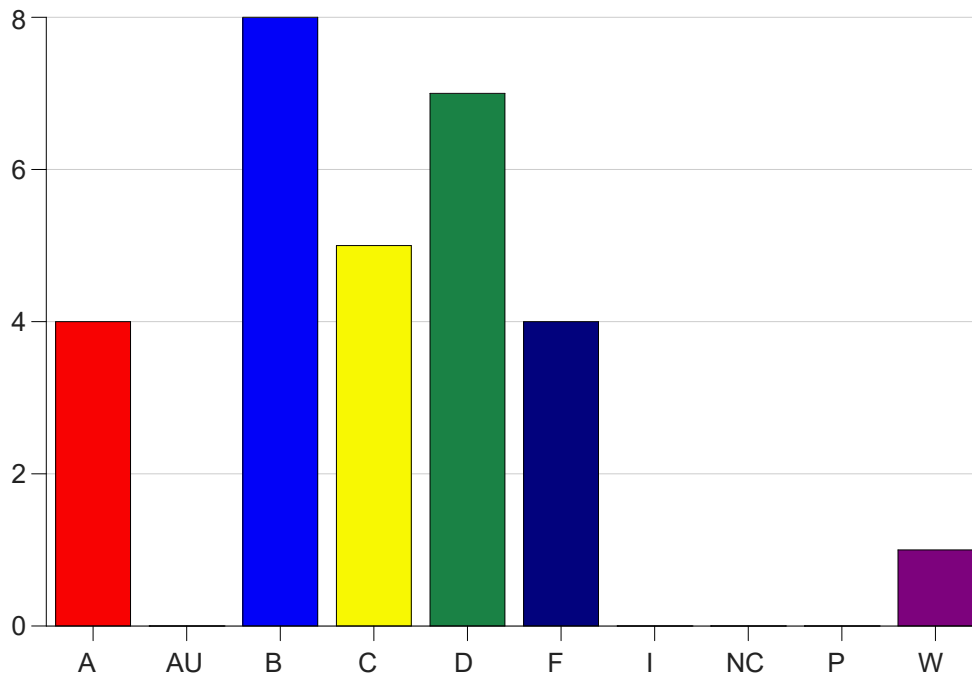

Louisiana State University Eunice

Grade Distribution by Course

2021 Spring Semester

May 12, 2021
11:58:17 AM

Course Work Course Number: ALLH1615

Course Work Count - All		A	AU	B	C	D	F	I	NC	P	W	Total
25	Riley, C	3	0	6	4	6	3	0	0	0	1	23
26	Massy, J	1	0	2	1	1	1	0	0	0	0	6
Total		4	0	8	5	7	4	0	0	0	1	29