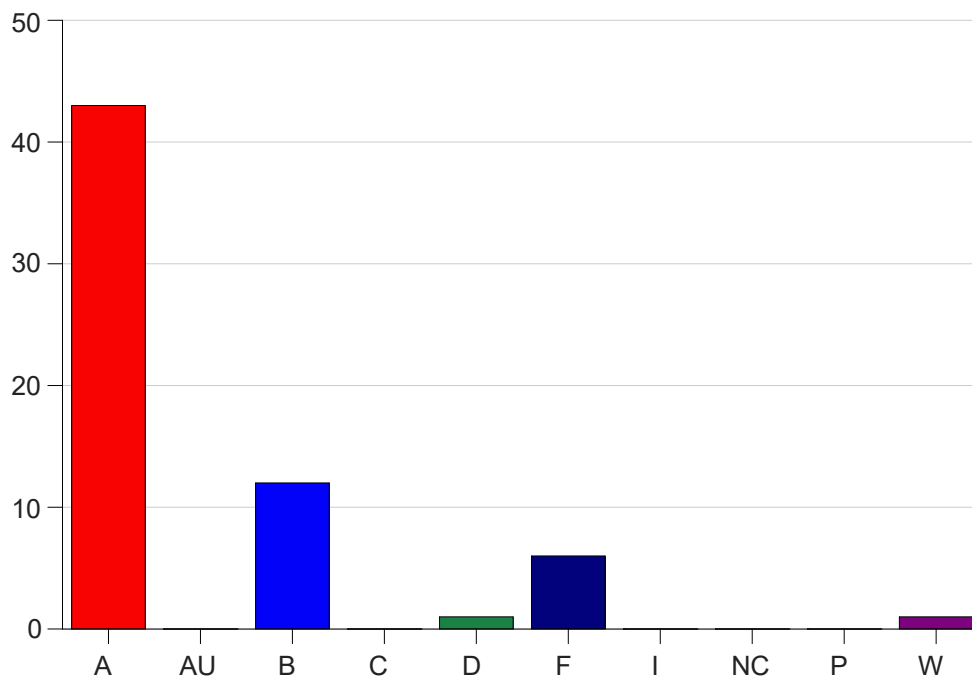

Louisiana State University Eunice

Grade Distribution by Course

2021 Spring Semester

May 12, 2021
11:58:17 AM

Course Work Course Number: GEOG1001

Course Work Count - All		A	AU	B	C	D	F	I	NC	P	W	Total
25	Ardoin,J	28	0	6	0	1	0	0	0	0	0	35
L6	Ardoin,J	15	0	6	0	0	6	0	0	0	1	28
Total		43	0	12	0	1	6	0	0	0	1	63