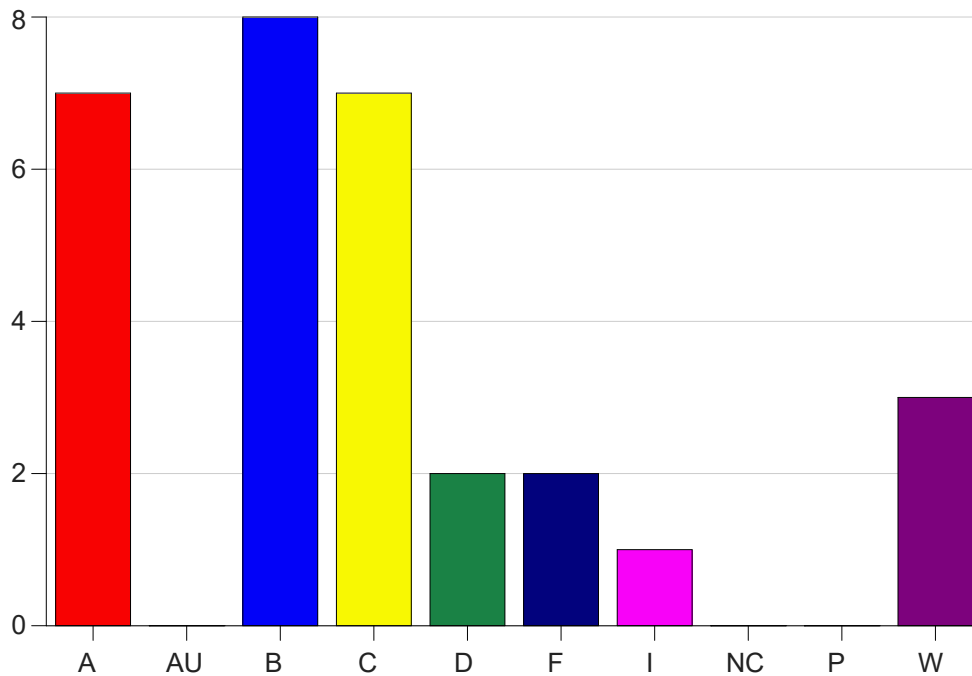

Louisiana State University Eunice

Grade Distribution by Course

2021 Spring Semester

May 12, 2021
11:58:17 AM

Course Work Course Number: ENGL2020

Course Work Count - All		A	AU	B	C	D	F	I	NC	P	W	Total
L6	Meche,J	7	0	8	7	2	2	1	0	0	3	30
Total		7	0	8	7	2	2	1	0	0	3	30