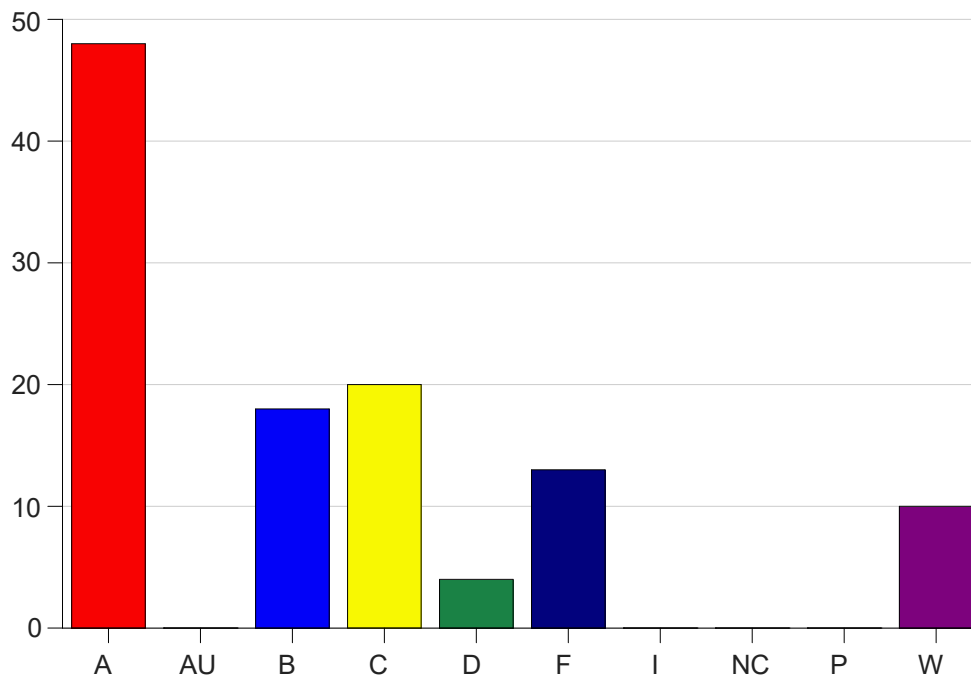

Louisiana State University Eunice

Grade Distribution by Course

2021 Spring Semester

May 12, 2021
11:58:17 AM

Course Work Course Number: HIST2057

Course Work Count - All		A	AU	B	C	D	F	I	NC	P	W	Total
01	Baltakis,A	4	0	6	9	1	7	0	0	0	3	30
02	Baltakis,A	2	0	8	3	2	6	0	0	0	5	26
A1	Gaspard,R	1	0	0	4	1	0	0	0	0	2	8
D1	Sellers,W	35	0	1	3	0	0	0	0	0	0	39
D2	Smith,H	6	0	3	1	0	0	0	0	0	0	10
Total		48	0	18	20	4	13	0	0	0	10	113