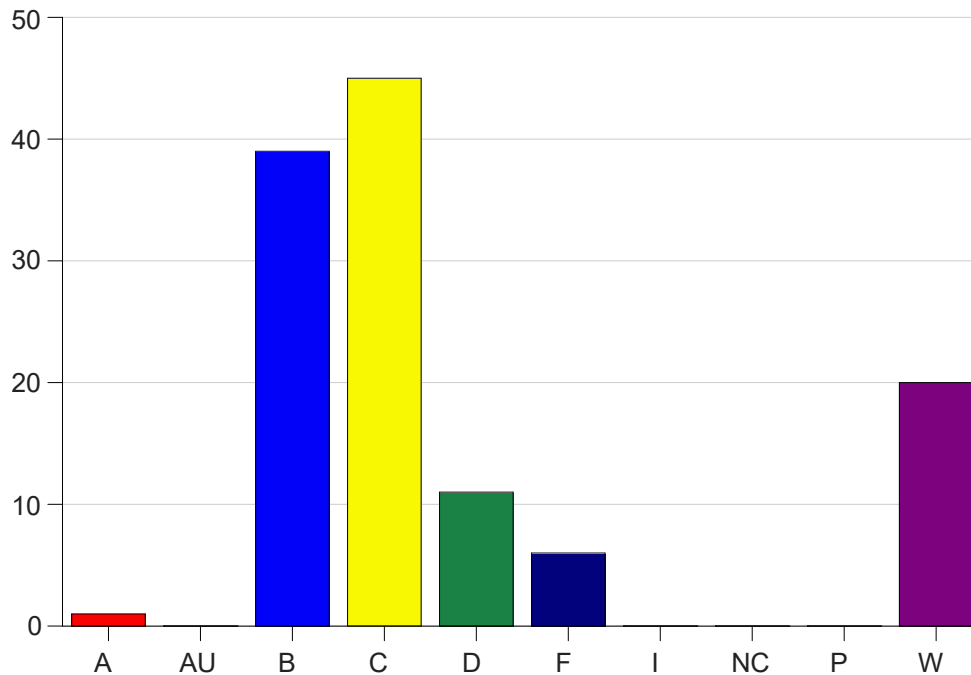

Louisiana State University Eunice

Grade Distribution by Course

2021 Spring Semester

May 12, 2021
11:58:17 AM

Course Work Course Number: BIOL1012

Course Work Count - All		A	AU	B	C	D	F	I	NC	P	W	Total
91	Al-Dujaili	0	0	9	6	5	1	0	0	0	4	25
92	Al-Dujaili	1	0	13	9	1	0	0	0	0	1	25
93	Al-Dujaili	0	0	6	11	1	2	0	0	0	4	24
94	Al-Dujaili	0	0	5	10	3	1	0	0	0	5	24
95	Al-Dujaili	0	0	6	9	1	2	0	0	0	6	24
Total		1	0	39	45	11	6	0	0	0	20	122