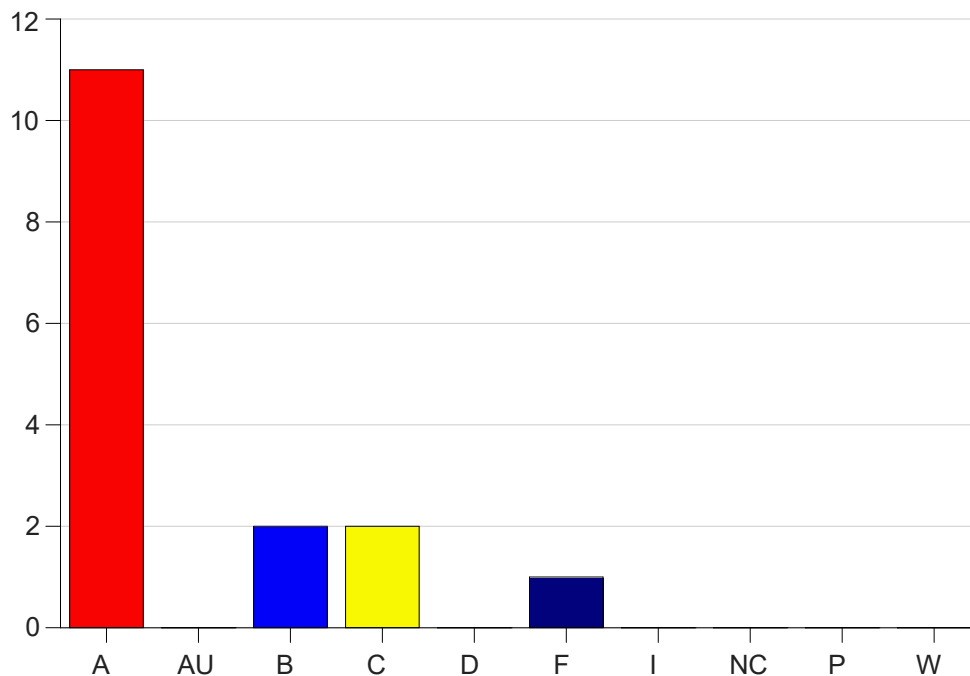

Louisiana State University Eunice

Grade Distribution by Course

2021 Spring Semester

May 12, 2021
11:58:17 AM

Course Work Course Number: RC 1001

Course Work Count - All		A	AU	B	C	D	F	I	NC	P	W	Total
40	Warner,K	11	0	2	2	0	1	0	0	0	0	16
Total		11	0	2	2	0	1	0	0	0	0	16