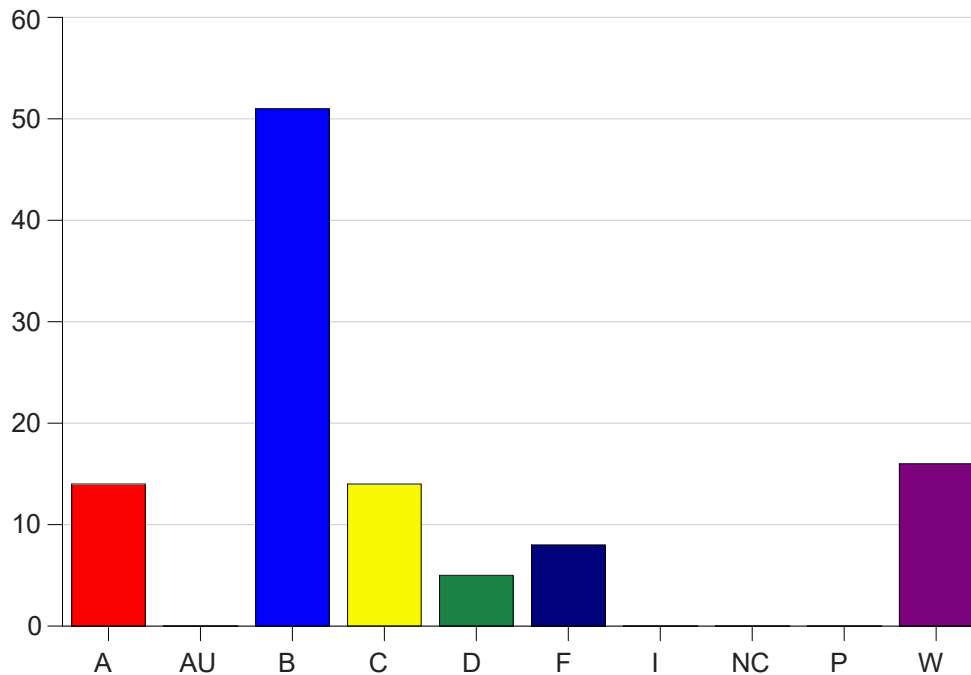

Louisiana State University Eunice

Grade Distribution by Course

2021 Spring Semester

May 12, 2021
11:58:17 AM

Course Work Course Number: NURS1000

Course Work Count - All		A	AU	B	C	D	F	I	NC	P	W	Total
25	Batiste,B	0	0	4	6	5	2	0	0	0	5	22
26	Denker,J	4	0	12	3	0	1	0	0	0	3	23
27	Denker,J	6	0	14	2	0	0	0	0	0	2	24
28	Denker,J	2	0	15	0	0	2	0	0	0	5	24
29	Denker,J	2	0	6	3	0	3	0	0	0	1	15
Total		14	0	51	14	5	8	0	0	0	16	108