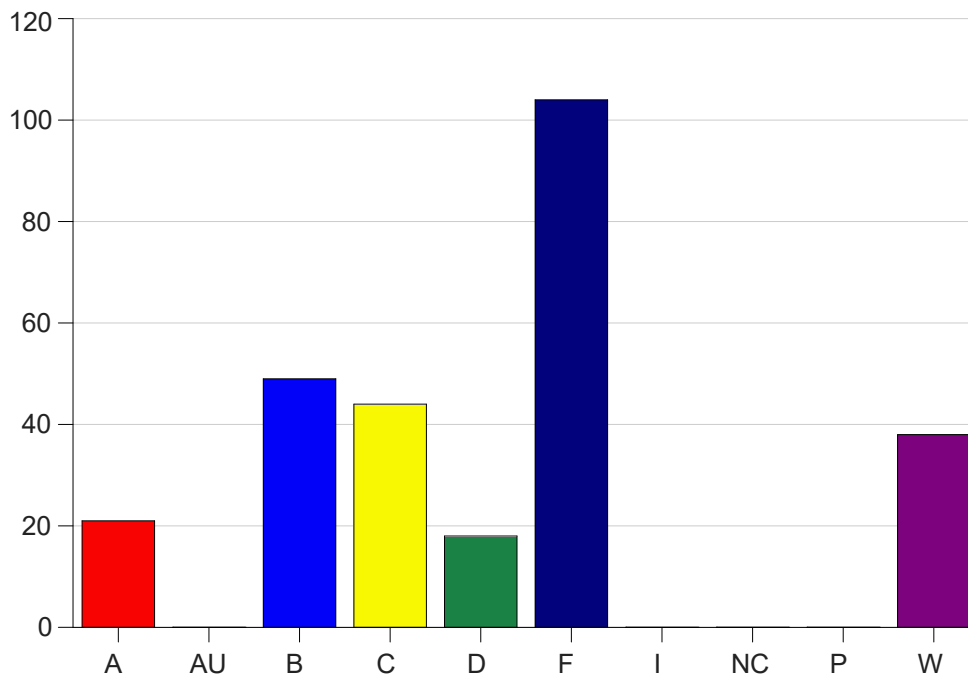

Louisiana State University Eunice

Grade Distribution by Course

2021 Spring Semester

May 12, 2021
11:58:17 AM

Course Work Course Number: MATH0001

Course Work Count - All		A	AU	B	C	D	F	I	NC	P	W	Total
01	Andrus,R	3	0	4	4	4	9	0	0	0	5	29
02	Andrus,R	2	0	4	5	4	9	0	0	0	0	24
03	Andrus,R	5	0	8	5	0	9	0	0	0	3	30
25	Jean, J	4	0	6	5	2	9	0	0	0	4	30
26	Dunlap,A	3	0	7	3	2	11	0	0	0	3	29
27	AndrepointT	1	0	1	5	1	16	0	0	0	5	29
80	Orgain,A	0	0	4	4	0	8	0	0	0	4	20
82	Orgain,A	1	0	4	3	0	6	0	0	0	2	16
85	Christia,R	0	0	3	2	2	9	0	0	0	6	22
86	Fowler,P	0	0	3	3	0	3	0	0	0	0	9
A1	Semones, G	0	0	1	0	1	6	0	0	0	2	10
C1	ThibodeauJ	2	0	4	5	2	9	0	0	0	4	26
Total		21	0	49	44	18	104	0	0	0	38	274