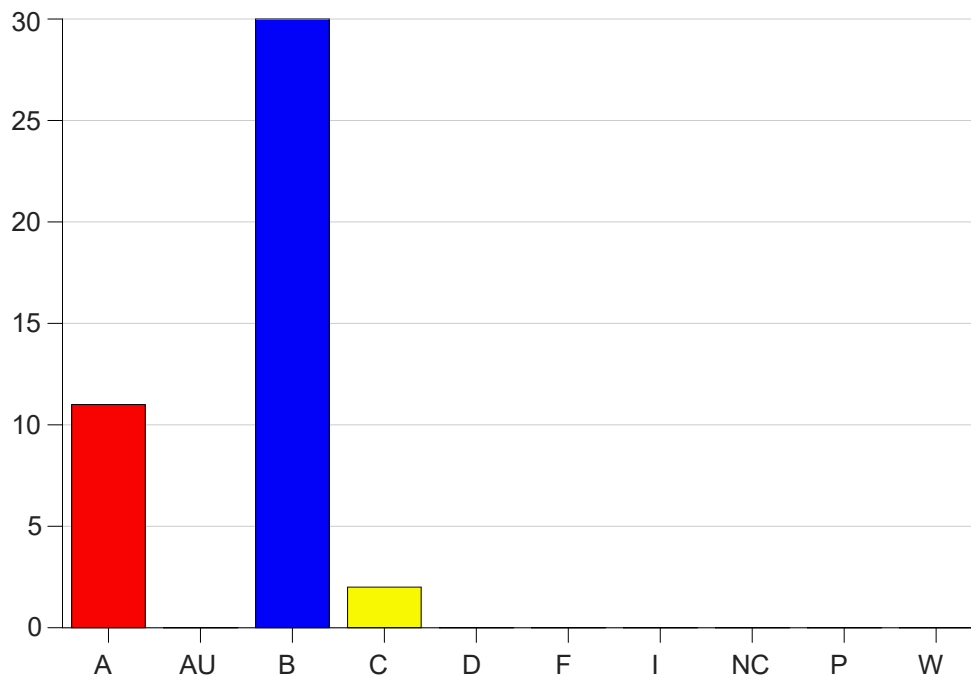

Louisiana State University Eunice

Grade Distribution by Course

2021 Spring Semester

May 12, 2021
11:58:17 AM

Course Work Course Number: NURS2532

Course Work Count - All		A	AU	B	C	D	F	I	NC	P	W	Total
25	LaFleur,L	11	0	30	2	0	0	0	0	0	0	43
Total		11	0	30	2	0	0	0	0	0	0	43