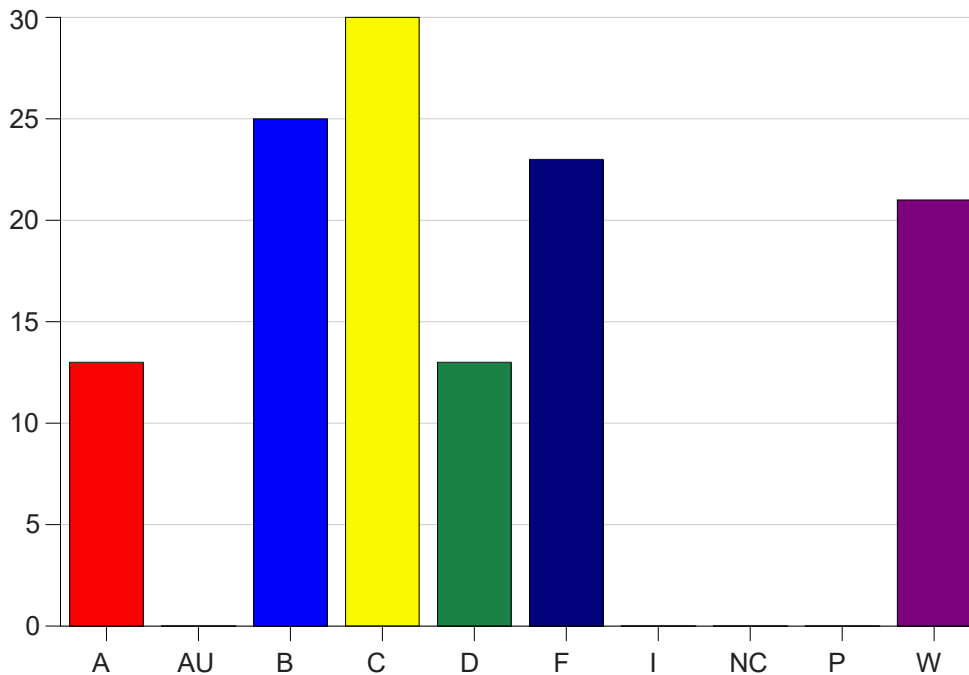

Louisiana State University Eunice

Grade Distribution by Course

2021 Spring Semester

May 12, 2021
11:58:17 AM

Course Work Course Number: MATH0021

Course Work Count - All		A	AU	B	C	D	F	I	NC	P	W	Total
01	Vidrine, E	2	0	2	3	3	2	0	0	0	7	19
25	Dunlap,A	4	0	4	8	5	8	0	0	0	5	34
80	ThibodeauJ	1	0	2	3	3	6	0	0	0	8	23
A1	Semones, G	1	0	3	6	0	4	0	0	0	0	14
D2	AndrepontT	5	0	14	10	2	3	0	0	0	1	35
Total		13	0	25	30	13	23	0	0	0	21	125