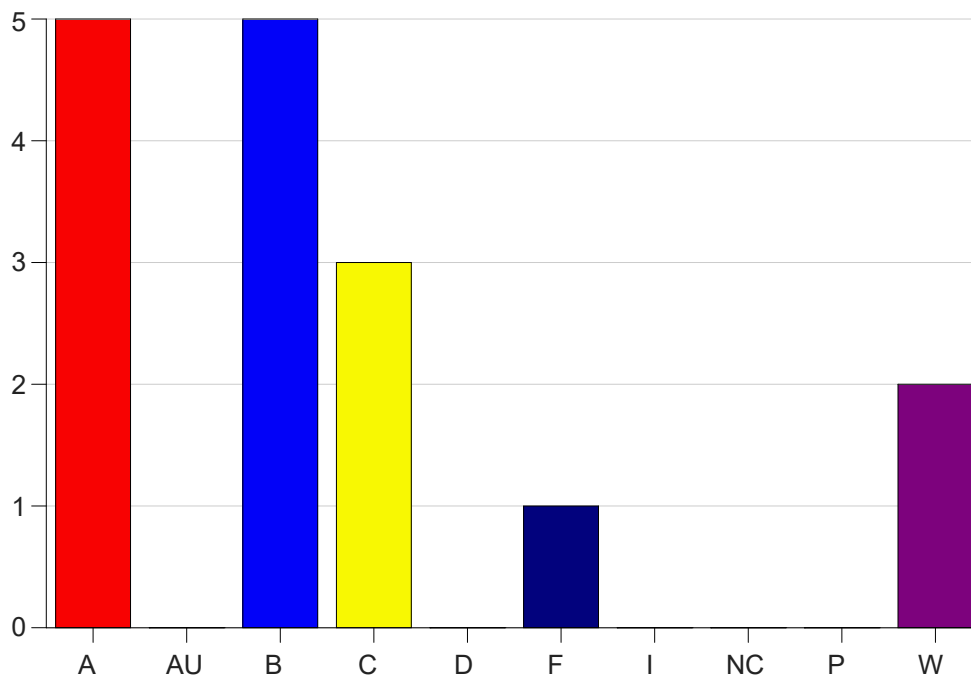

Louisiana State University Eunice

Grade Distribution by Course

2021 Spring Semester

May 12, 2021
11:58:17 AM

Course Work Course Number: BIOL1208

Course Work Count - All		A	AU	B	C	D	F	I	NC	P	W	Total
91	Williams,A	5	0	5	3	0	1	0	0	0	2	16
Total		5	0	5	3	0	1	0	0	0	2	16