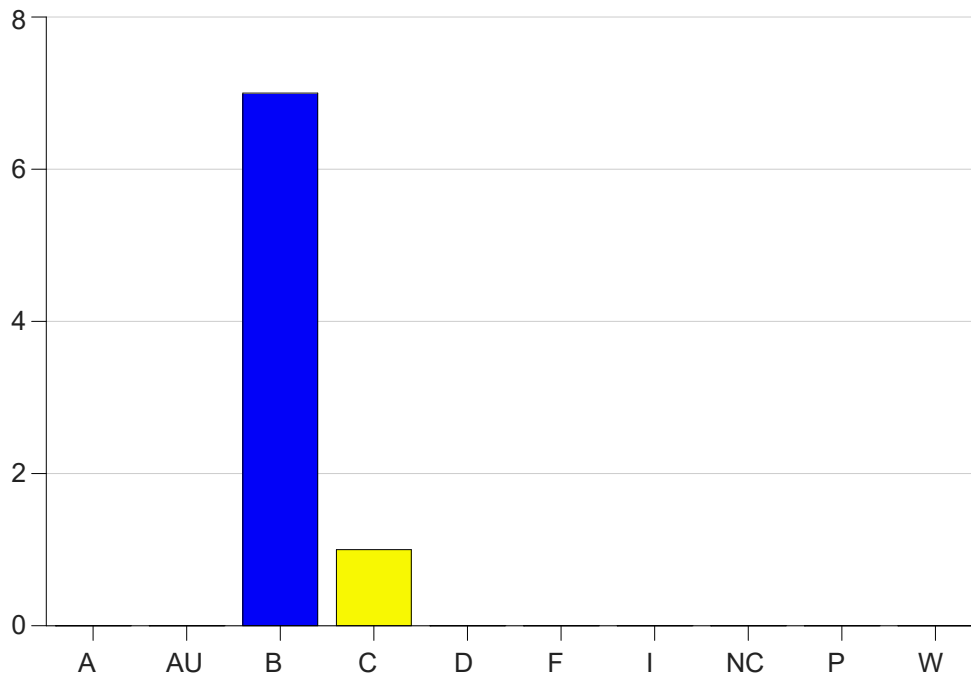

Louisiana State University Eunice

Grade Distribution by Course

2021 Spring Semester

May 12, 2021
11:58:17 AM

Course Work Course Number: NURS2450

Course Work Count - All		A	AU	B	C	D	F	I	NC	P	W	Total
60	Moore, B	0	0	7	1	0	0	0	0	0	0	8
Total		0	0	7	1	0	0	0	0	0	0	8