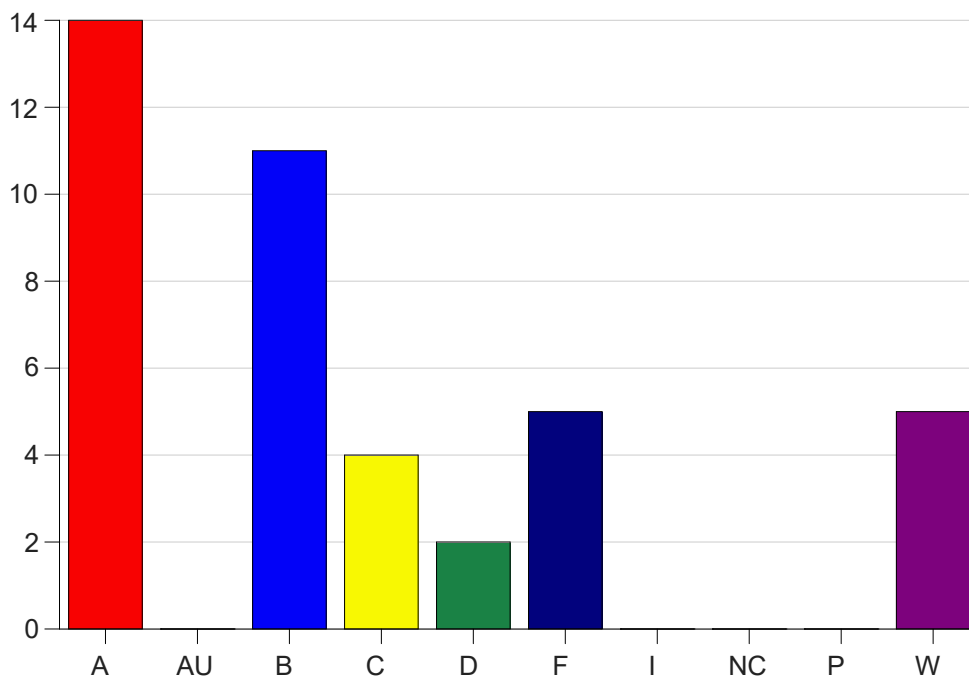

Louisiana State University Eunice

Grade Distribution by Course

2021 Spring Semester

May 12, 2021
11:58:17 AM

Course Work Course Number: CMST2010

Course Work Count - All		A	AU	B	C	D	F	I	NC	P	W	Total
25	Stevens,B	9	0	11	3	1	2	0	0	0	2	28
L6	Walker, B	5	0	0	1	1	3	0	0	0	3	13
Total		14	0	11	4	2	5	0	0	0	5	41