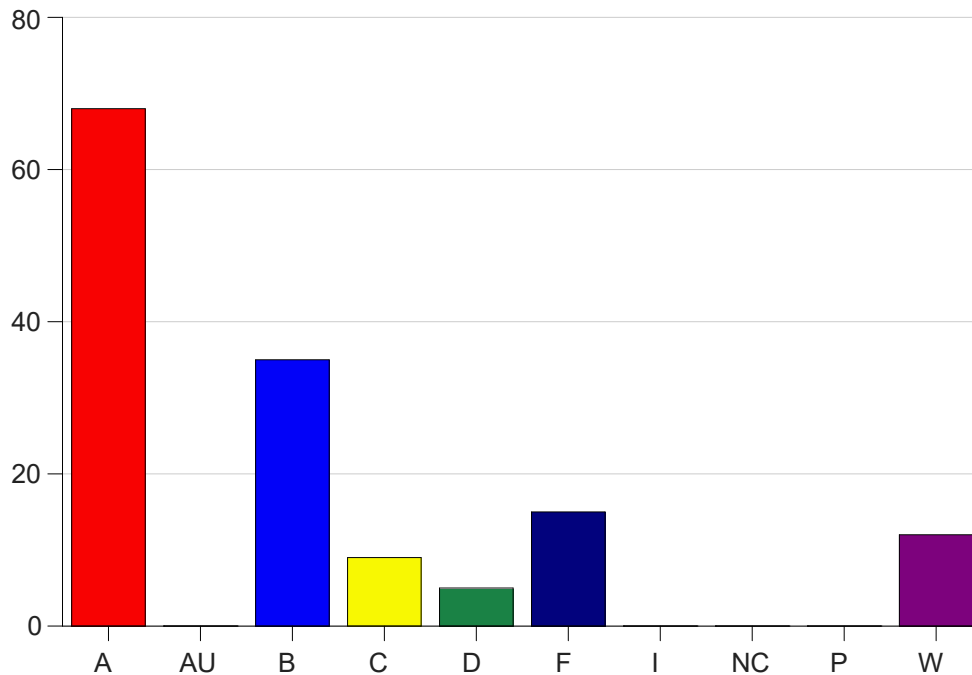

Louisiana State University Eunice

Grade Distribution by Course

2021 Spring Semester

May 12, 2021
11:58:17 AM

Course Work Course Number: SOCL2001

Course Work Count - All		A	AU	B	C	D	F	I	NC	P	W	Total
01	Mahoney,S	4	0	6	2	1	0	0	0	0	4	17
02	Robinson,J	23	0	6	1	0	3	0	0	0	0	33
03	Robinson,J	24	0	5	1	1	2	0	0	0	2	35
25	Mahoney,S	10	0	6	1	2	3	0	0	0	5	27
C1	Mahoney,S	7	0	12	4	1	7	0	0	0	1	32
Total		68	0	35	9	5	15	0	0	0	12	144