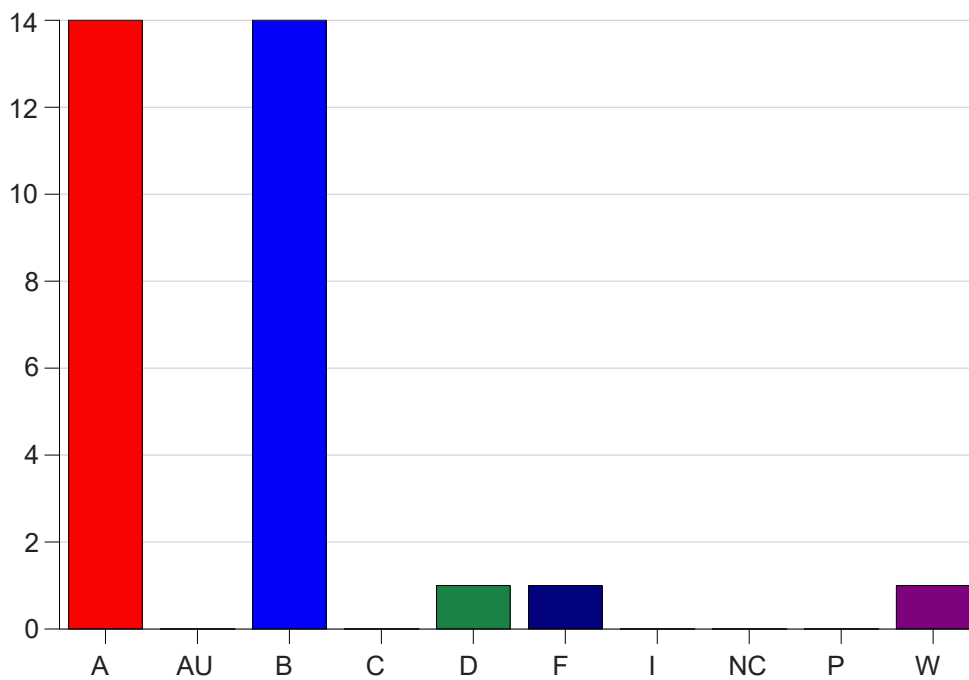

Louisiana State University Eunice

Grade Distribution by Course

2021 Spring Semester

May 12, 2021
11:58:17 AM

Course Work Course Number: EDCI1000

Course Work Count - All		A	AU	B	C	D	F	I	NC	P	W	Total
01	Leslie, M	8	0	10	0	1	0	0	0	0	0	19
02	Street, M	6	0	4	0	0	1	0	0	0	1	12
Total		14	0	14	0	1	1	0	0	0	1	31