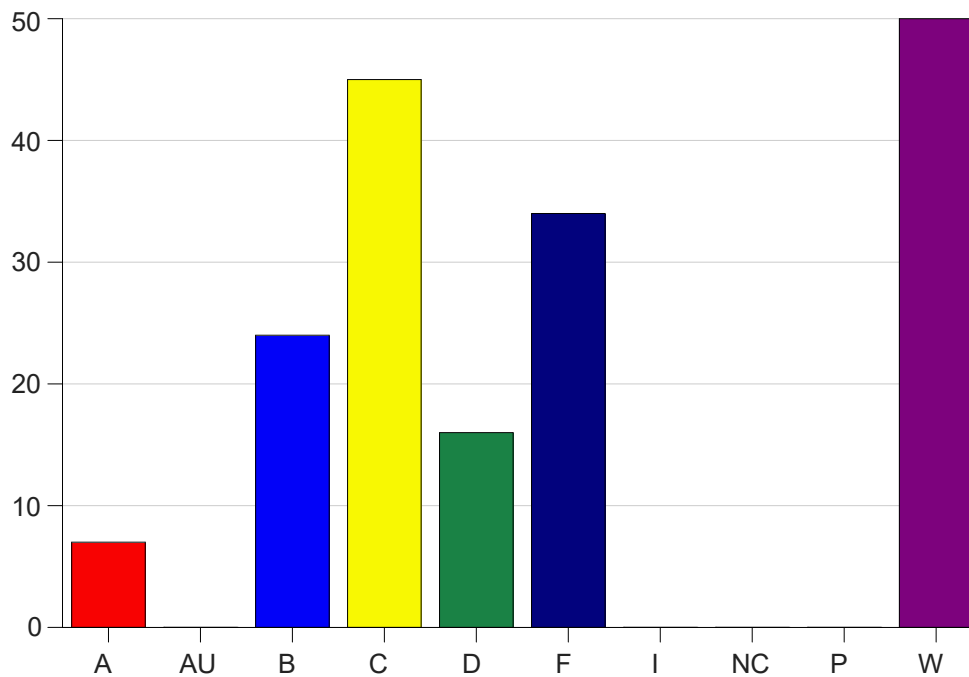

Louisiana State University Eunice

Grade Distribution by Course

2021 Spring Semester

May 12, 2021
11:58:17 AM

Course Work Course Number: BIOL1160

Course Work Count - All		A	AU	B	C	D	F	I	NC	P	W	Total
01	Williams,A	1	0	11	20	9	20	0	0	0	22	83
02	Williams,A	3	0	10	19	6	14	0	0	0	27	79
50	Beshera, K	3	0	3	6	1	0	0	0	0	1	14
Total		7	0	24	45	16	34	0	0	0	50	176