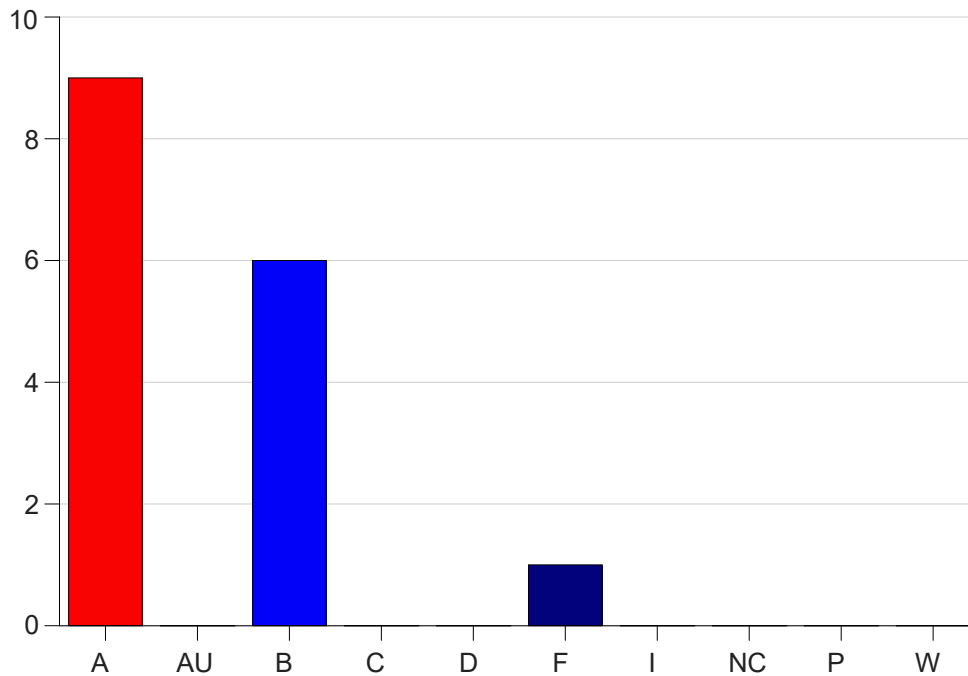

Louisiana State University Eunice

Grade Distribution by Course

2021 Spring Semester

May 12, 2021
11:58:17 AM

Course Work Course Number: MGMT2999

Course Work Count - All		A	AU	B	C	D	F	I	NC	P	W	Total
25	May,N	9	0	6	0	0	1	0	0	0	0	16
Total		9	0	6	0	0	1	0	0	0	0	16