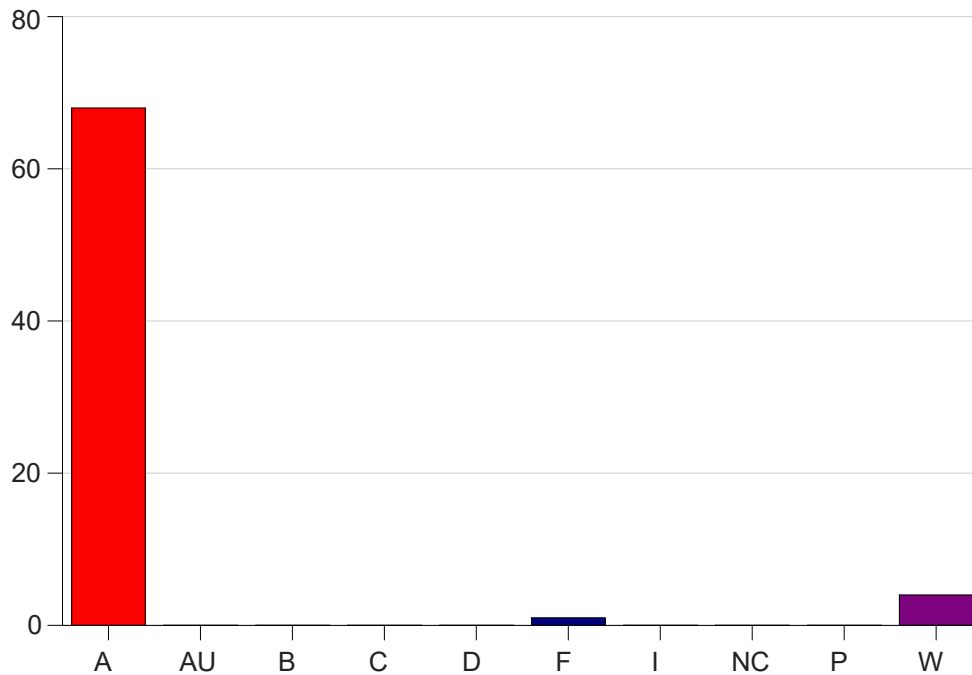

Louisiana State University Eunice

Grade Distribution by Course

2021 Spring Semester

May 12, 2021
11:58:17 AM

Course Work Course Number: HPRE1502

Course Work Count - All		A	AU	B	C	D	F	I	NC	P	W	Total
01	Willis,J	11	0	0	0	0	0	0	0	0	0	11
02	Gonzales,J	12	0	0	0	0	0	0	0	0	1	13
03	Collins,M	12	0	0	0	0	0	0	0	0	0	12
04	Starks, B	9	0	0	0	0	0	0	0	0	0	9
05	Mc Reynol,J	17	0	0	0	0	1	0	0	0	1	19
06	McGimsey,I	7	0	0	0	0	0	0	0	0	2	9
Total		68	0	0	0	0	1	0	0	0	4	73