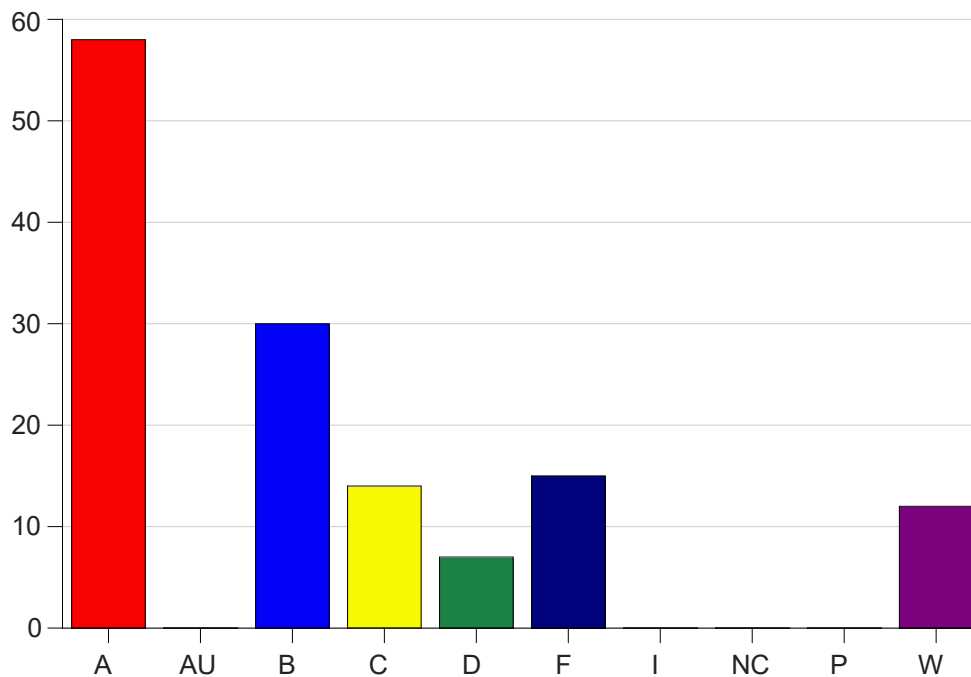

Louisiana State University Eunice

Grade Distribution by Course

2021 Spring Semester

May 12, 2021
11:58:17 AM

Course Work Course Number: HIST1003

Course Work Count - All		A	AU	B	C	D	F	I	NC	P	W	Total
01	Baltakis,A	6	0	10	4	4	7	0	0	0	5	36
02	Baltakis,A	2	0	3	2	2	3	0	0	0	5	17
D2	Sellers,W	23	0	6	2	0	2	0	0	0	0	33
D3	Smith,H	7	0	7	2	0	0	0	0	0	1	17
D4	Sellers,W	20	0	4	4	1	3	0	0	0	1	33
Total		58	0	30	14	7	15	0	0	0	12	136