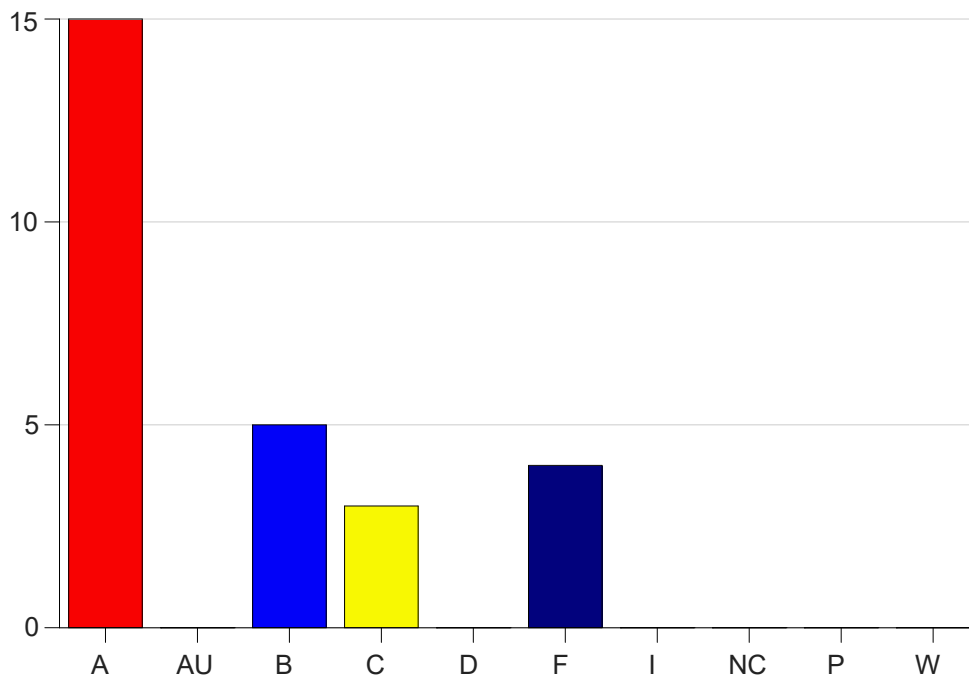

Louisiana State University Eunice

Grade Distribution by Course

2021 Spring Semester

May 12, 2021
11:58:17 AM

Course Work Course Number: EDCI2271

Course Work Count - All		A	AU	B	C	D	F	I	NC	P	W	Total
25	Gordon,T	15	0	5	3	0	4	0	0	0	0	27
Total		15	0	5	3	0	4	0	0	0	0	27