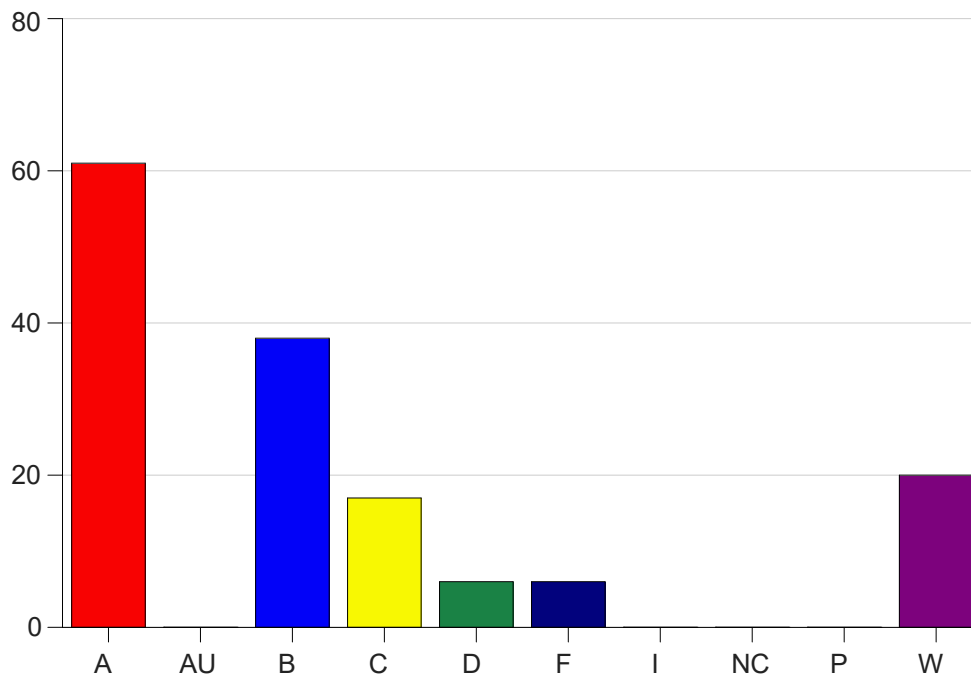

Louisiana State University Eunice

Grade Distribution by Course

2021 Spring Semester

May 12, 2021
11:58:17 AM

Course Work Course Number: BIOL2161

Course Work Count - All		A	AU	B	C	D	F	I	NC	P	W	Total
91	RobichauxS	13	0	10	2	1	1	0	0	0	4	31
92	Beshera, K	3	0	11	7	3	0	0	0	0	6	30
93	Beshera, K	5	0	4	4	1	0	0	0	0	3	17
94	RobichauxS	20	0	6	0	1	3	0	0	0	2	32
95	RobichauxS	20	0	5	0	0	1	0	0	0	5	31
96	Beshera, K	0	0	2	4	0	1	0	0	0	0	7
Total		61	0	38	17	6	6	0	0	0	20	148