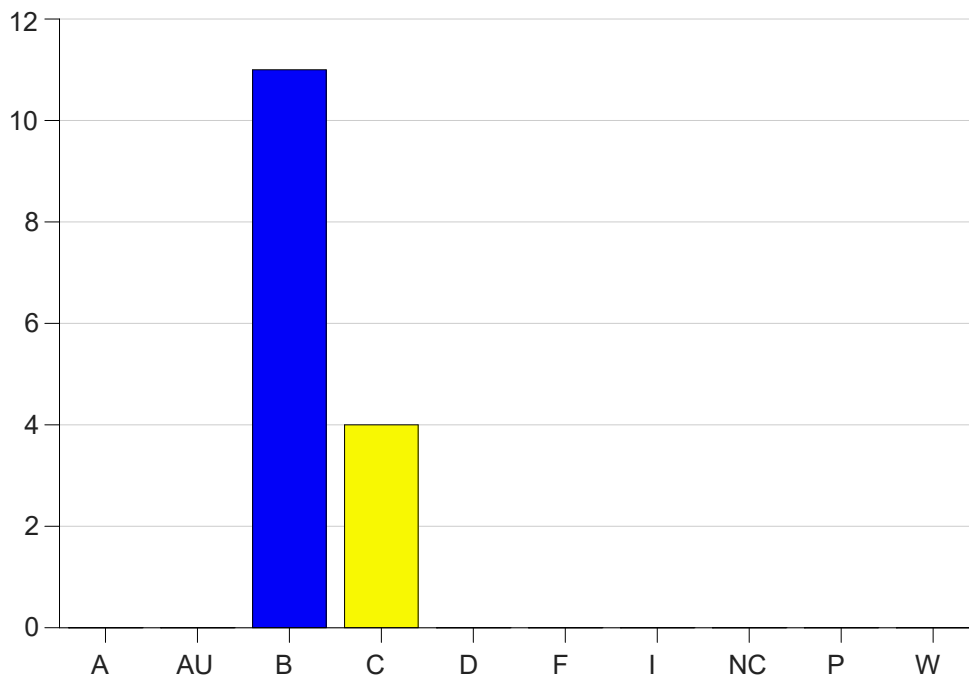

Louisiana State University Eunice

Grade Distribution by Course

2021 Spring Semester

May 12, 2021
11:58:17 AM

Course Work Course Number: NURS2430

Course Work Count - All		A	AU	B	C	D	F	I	NC	P	W	Total
60	Moore, B	0	0	11	4	0	0	0	0	0	0	15
Total		0	0	11	4	0	0	0	0	0	0	15