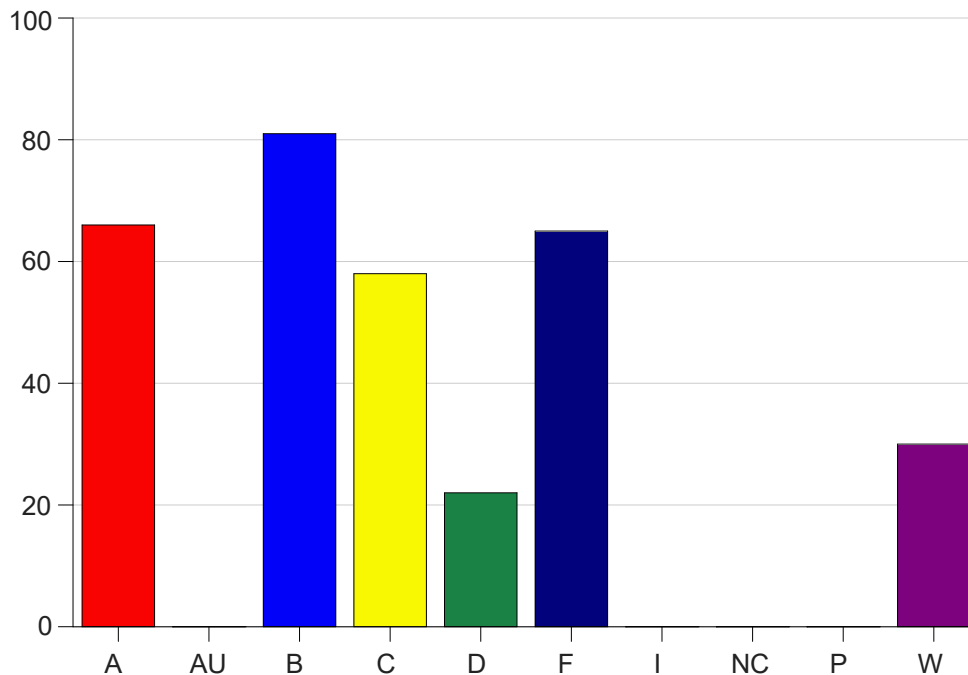

Louisiana State University Eunice

Grade Distribution by Course

2021 Spring Semester

May 12, 2021
11:58:17 AM

Course Work Course Number: BIOL1001

Course Work Count - All		A	AU	B	C	D	F	I	NC	P	W	Total
01	Cordes,J	18	0	12	6	2	7	0	0	0	5	50
03	Cordes,J	30	0	35	12	2	14	0	0	0	4	97
04	Jariel,D	11	0	17	5	0	8	0	0	0	3	44
05	Beshera, K	1	0	6	11	6	8	0	0	0	5	37
25	Beshera, K	3	0	6	10	6	5	0	0	0	3	33
26	FontenotJe	2	0	3	7	2	10	0	0	0	7	31
C1	FontenotJe	1	0	2	7	4	13	0	0	0	3	30
Total		66	0	81	58	22	65	0	0	0	30	322