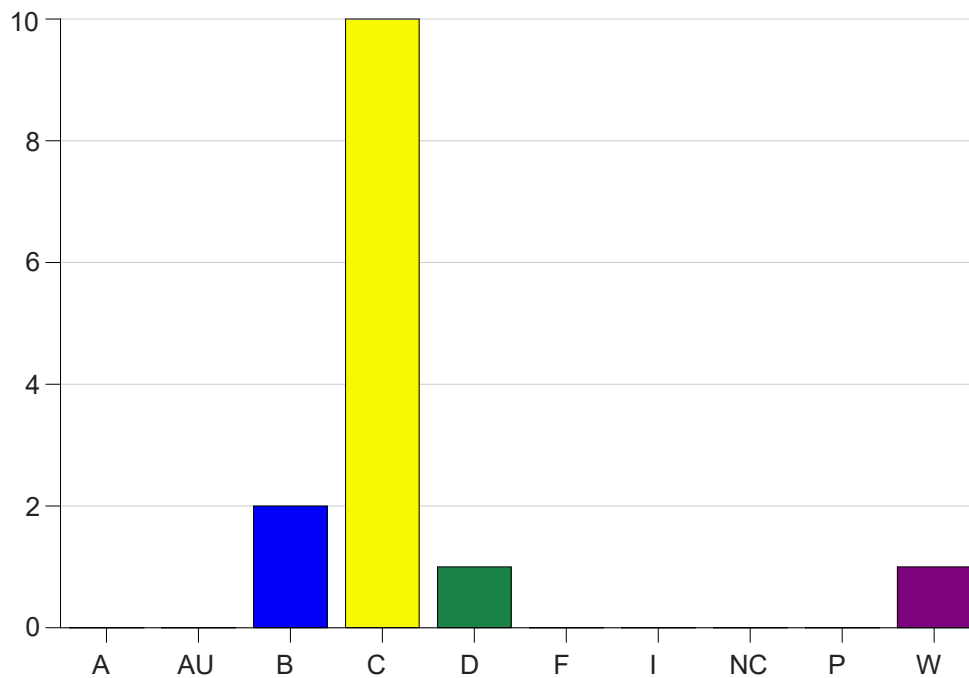

Louisiana State University Eunice

Grade Distribution by Course

2021 Spring Semester

May 12, 2021
11:58:17 AM

Course Work Course Number: SURT2100

Course Work Count - All		A	AU	B	C	D	F	I	NC	P	W	Total
01	Guillory,K	0	0	2	10	1	0	0	0	0	1	14
Total		0	0	2	10	1	0	0	0	0	1	14