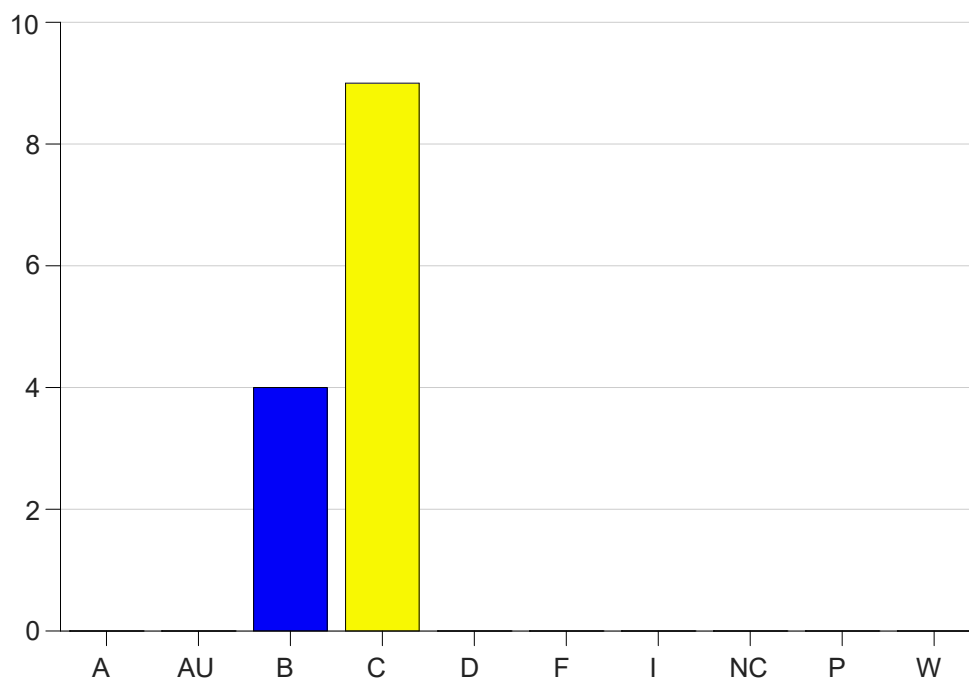

Louisiana State University Eunice

Grade Distribution by Course

2021 Spring Semester

May 12, 2021
11:58:17 AM

Course Work Course Number: RC 2016

Course Work Count - All		A	AU	B	C	D	F	I	NC	P	W	Total
91	Asbury,D	0	0	3	4	0	0	0	0	0	0	7
92	Wyble,M	0	0	1	5	0	0	0	0	0	0	6
Total		0	0	4	9	0	0	0	0	0	0	13