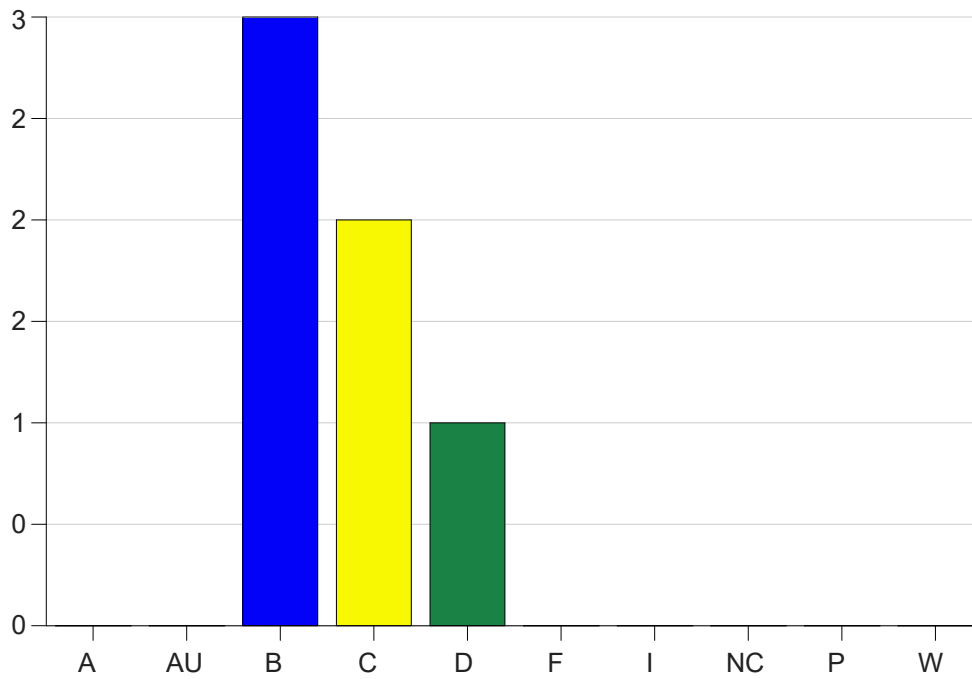

Louisiana State University Eunice

Grade Distribution by Course

2021 Spring Semester

May 12, 2021
11:58:17 AM

Course Work Course Number: NURS2350

Course Work Count - All		A	AU	B	C	D	F	I	NC	P	W	Total
01	Brand, C	0	0	3	2	1	0	0	0	0	0	6
Total		0	0	3	2	1	0	0	0	0	0	6