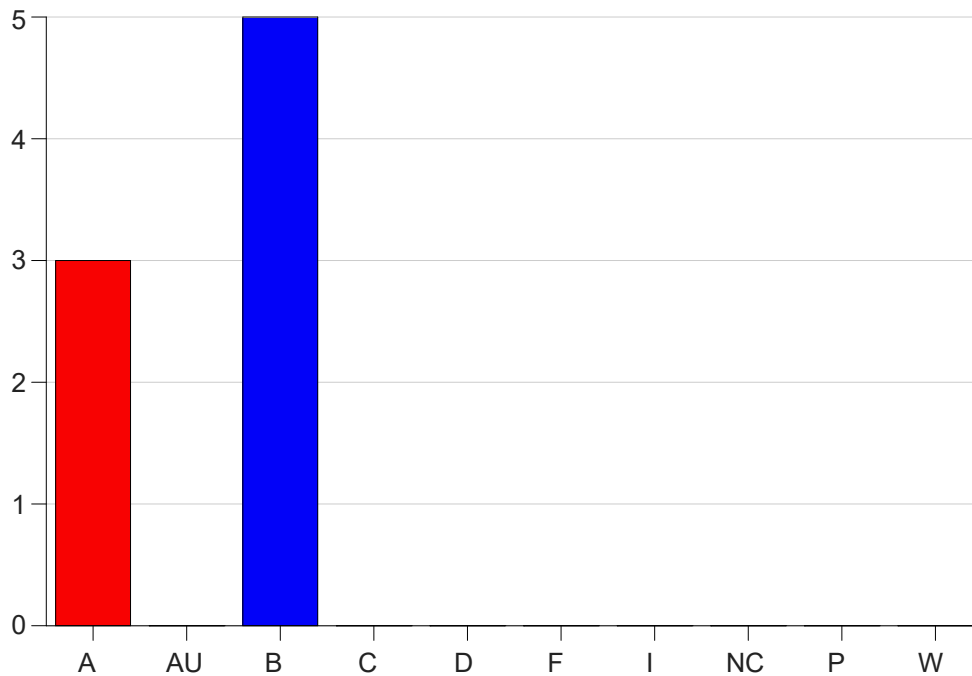

Louisiana State University Eunice

Grade Distribution by Course

2021 Spring Semester

May 12, 2021
11:58:17 AM

Course Work Course Number: DMS 2013

Course Work Count - All		A	AU	B	C	D	F	I	NC	P	W	Total
01	Leger,K	3	0	5	0	0	0	0	0	0	0	8
Total		3	0	5	0	0	0	0	0	0	0	8