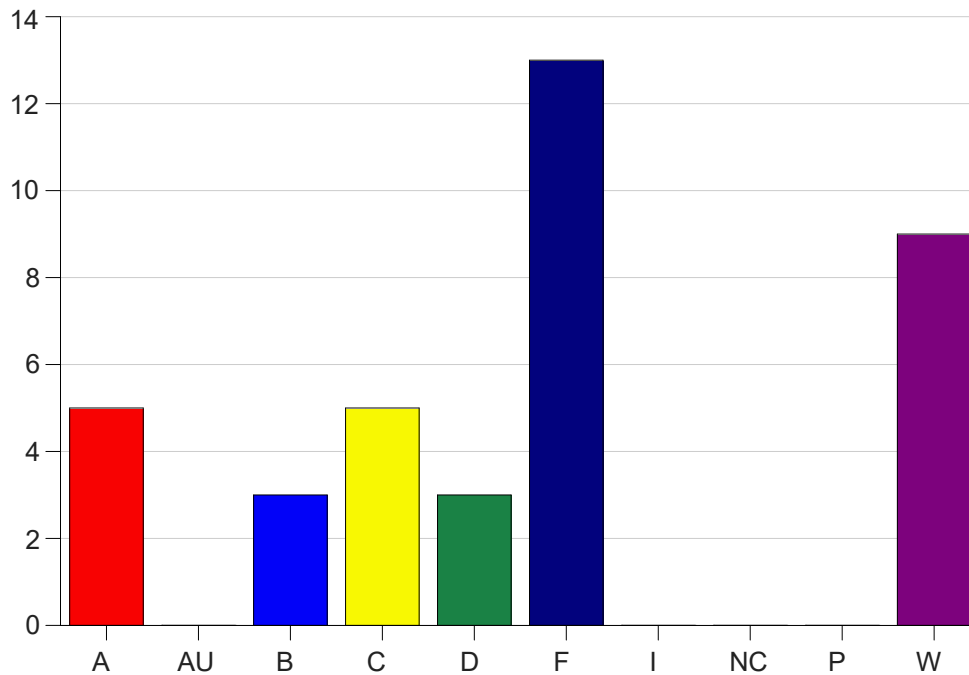

Louisiana State University Eunice

Grade Distribution by Course

2021 Spring Semester

May 12, 2021
11:58:17 AM

Course Work Course Number: CJ 1107

Course Work Count - All		A	AU	B	C	D	F	I	NC	P	W	Total
01	Meyers,S	2	0	0	0	0	0	0	0	0	1	3
25	Gontz, S	2	0	0	2	3	3	0	0	0	6	16
26	Herko, J	1	0	3	3	0	10	0	0	0	2	19
Total		5	0	3	5	3	13	0	0	0	9	38