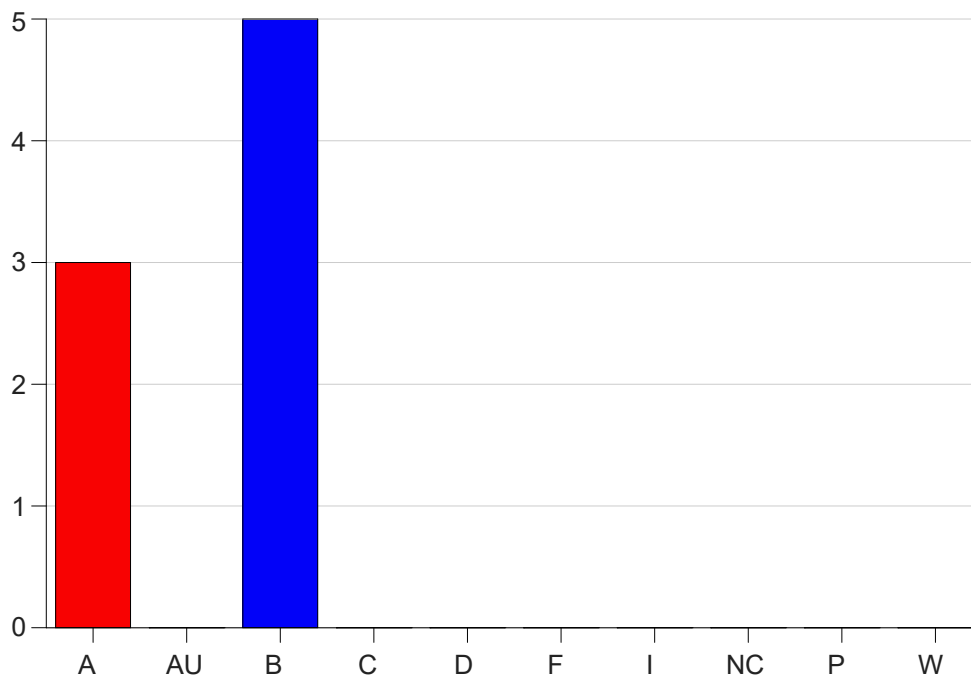

Louisiana State University Eunice

Grade Distribution by Course

2021 Spring Semester

May 12, 2021
11:58:17 AM

Course Work Course Number: DMS 2020

Course Work Count - All		A	AU	B	C	D	F	I	NC	P	W	Total
01	Leger,K	3	0	5	0	0	0	0	0	0	0	8
Total		3	0	5	0	0	0	0	0	0	0	8