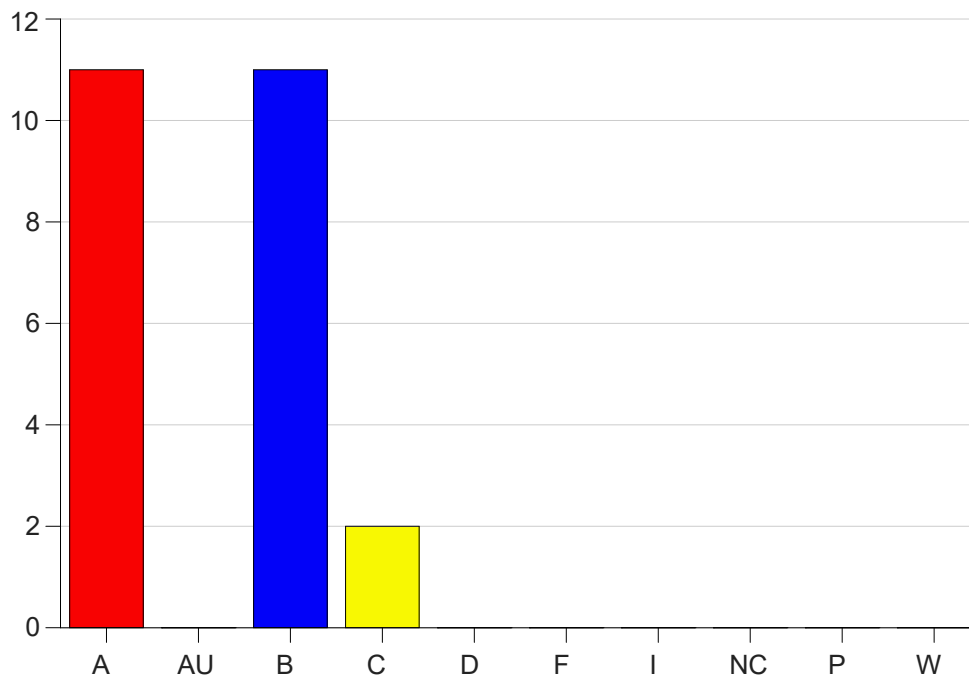

Louisiana State University Eunice

Grade Distribution by Course

2021 Spring Semester

May 12, 2021
11:58:17 AM

Course Work Course Number: RADT1012

Course Work Count - All		A	AU	B	C	D	F	I	NC	P	W	Total
01	Sonnier,A	11	0	11	2	0	0	0	0	0	0	24
Total		11	0	11	2	0	0	0	0	0	0	24