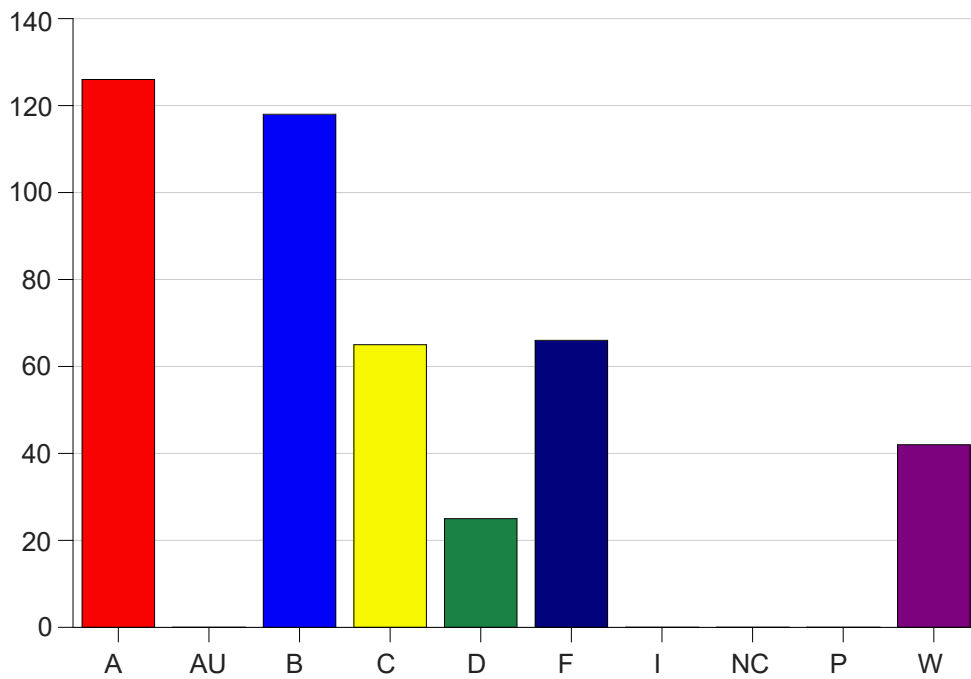

Louisiana State University Eunice

Grade Distribution by Course

2021 Spring Semester

May 12, 2021
11:58:17 AM

Course Work Course Number: ENGL1001

Course Work Count - All		A	AU	B	C	D	F	I	NC	P	W	Total
01	Doolan,K	15	0	7	2	1	2	0	0	0	0	27
03	Fontenot,B	14	0	9	3	0	3	0	0	0	0	29
04	Cavell,M	4	0	7	8	1	4	0	0	0	5	29
05	Langlois,D	15	0	8	2	0	1	0	0	0	2	28
06	Cavell,M	5	0	6	3	3	3	0	0	0	5	25
09	Langlois,D	9	0	5	1	1	5	0	0	0	1	22
20	Fedor, H	5	0	14	4	1	5	0	0	0	1	30
21	Meche,J	1	0	0	5	2	10	0	0	0	10	28
22	Spears,J	8	0	8	6	3	2	0	0	0	0	27
23	Thibodea,J	1	0	5	2	2	7	0	0	0	6	23
24	Thibodea,J	1	0	3	5	2	8	0	0	0	6	25
25	Fedor, H	7	0	9	3	2	5	0	0	0	1	27
26	Spears,J	1	0	12	7	2	4	0	0	0	2	28
50	Thibodea,J	1	0	1	1	0	0	0	0	0	1	4
A1	Brown, C	3	0	5	3	0	0	0	0	0	0	11
C6	Doolan,K	9	0	1	2	0	4	0	0	0	0	16
D1	Pulling,D	6	0	10	3	0	0	0	0	0	0	19
D2	Johnson,CS	11	0	3	4	0	1	0	0	0	2	21
L1	Spears,J	10	0	5	1	5	2	0	0	0	0	23
Total		126	0	118	65	25	66	0	0	0	42	442

Louisiana State University Eunice

Grade Distribution by Course

2021 Spring Semester

May 12, 2021
11:58:17 AM