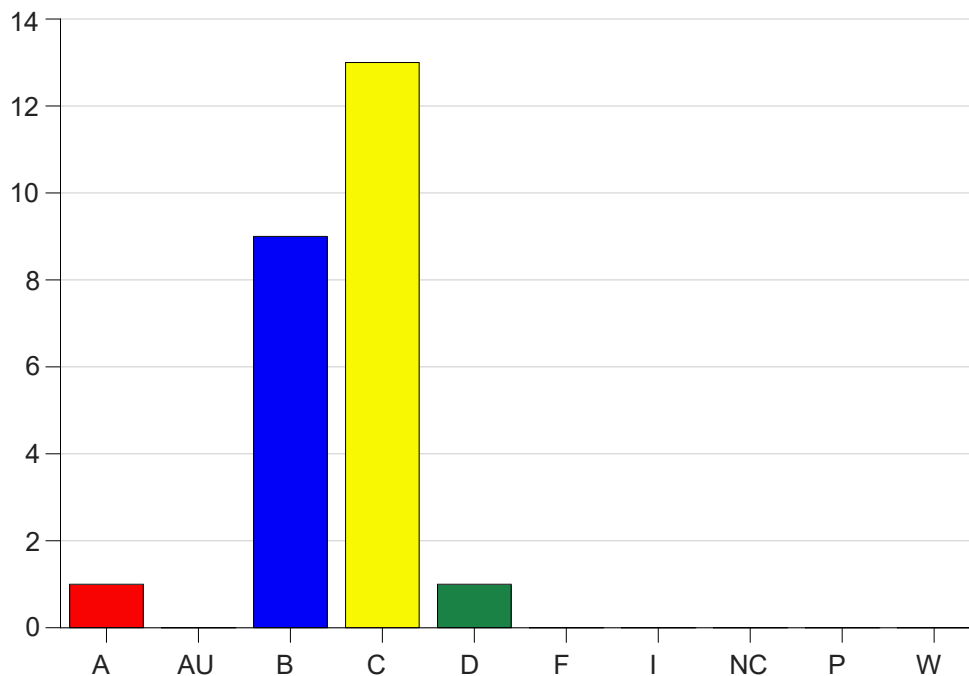

Louisiana State University Eunice

Grade Distribution by Course

2021 Spring Semester

May 12, 2021
11:58:17 AM

Course Work Course Number: NURS1132

Course Work Count - All		A	AU	B	C	D	F	I	NC	P	W	Total
60	Foreman,M	1	0	9	13	1	0	0	0	0	0	24
Total		1	0	9	13	1	0	0	0	0	0	24