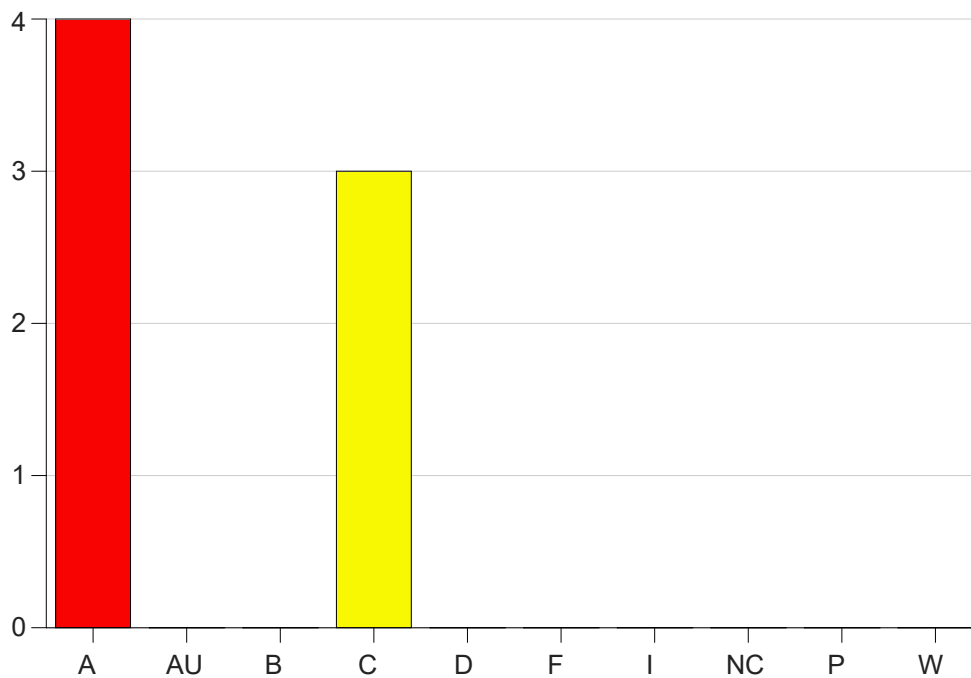

Louisiana State University Eunice

Grade Distribution by Course

2021 Spring Semester

May 12, 2021
11:58:17 AM

Course Work Course Number: CSC 2350

Course Work Count - All		A	AU	B	C	D	F	I	NC	P	W	Total
25	Burkes, C	4	0	0	3	0	0	0	0	0	0	7
Total		4	0	0	3	0	0	0	0	0	0	7