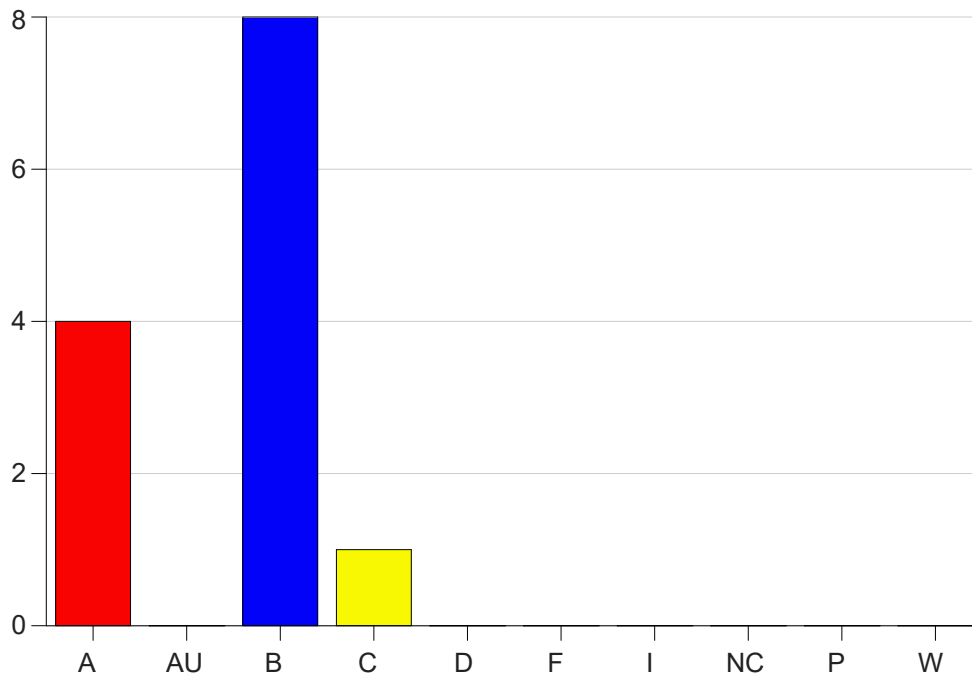

Louisiana State University Eunice

Grade Distribution by Course

2021 Spring Semester

May 12, 2021
11:58:17 AM

Course Work Course Number: ALLH2635

Course Work Count - All		A	AU	B	C	D	F	I	NC	P	W	Total
25	Sweet, K	4	0	8	1	0	0	0	0	0	0	13
Total		4	0	8	1	0	0	0	0	0	0	13