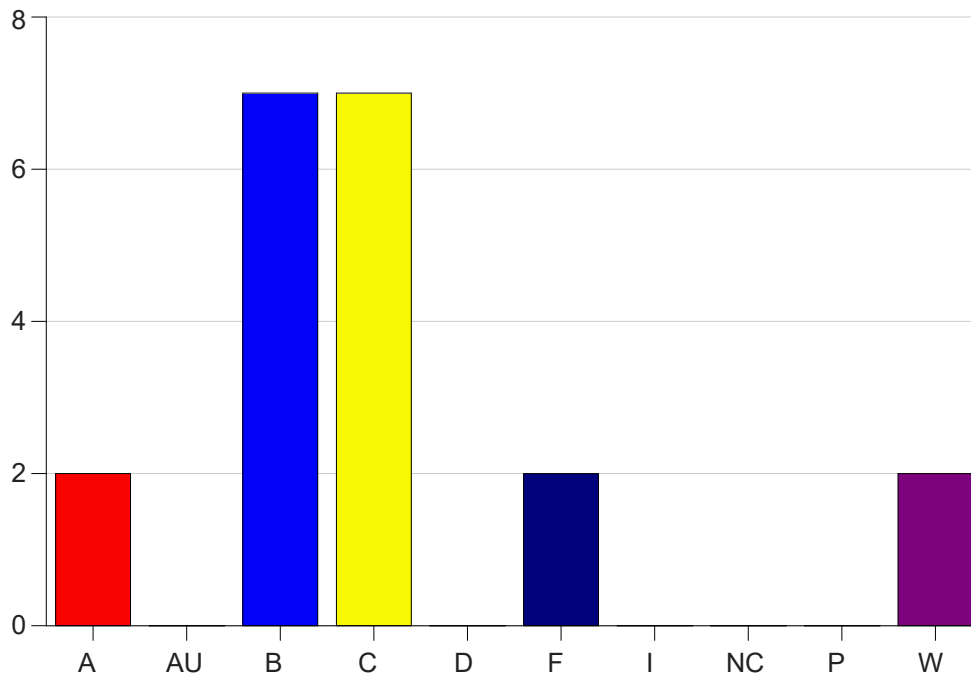

Louisiana State University Eunice

Grade Distribution by Course

2021 Spring Semester

May 12, 2021
11:58:17 AM

Course Work Course Number: MATH1431

Course Work Count - All		A	AU	B	C	D	F	I	NC	P	W	Total
01	Dunlap,A	2	0	7	7	0	2	0	0	0	2	20
Total		2	0	7	7	0	2	0	0	0	2	20