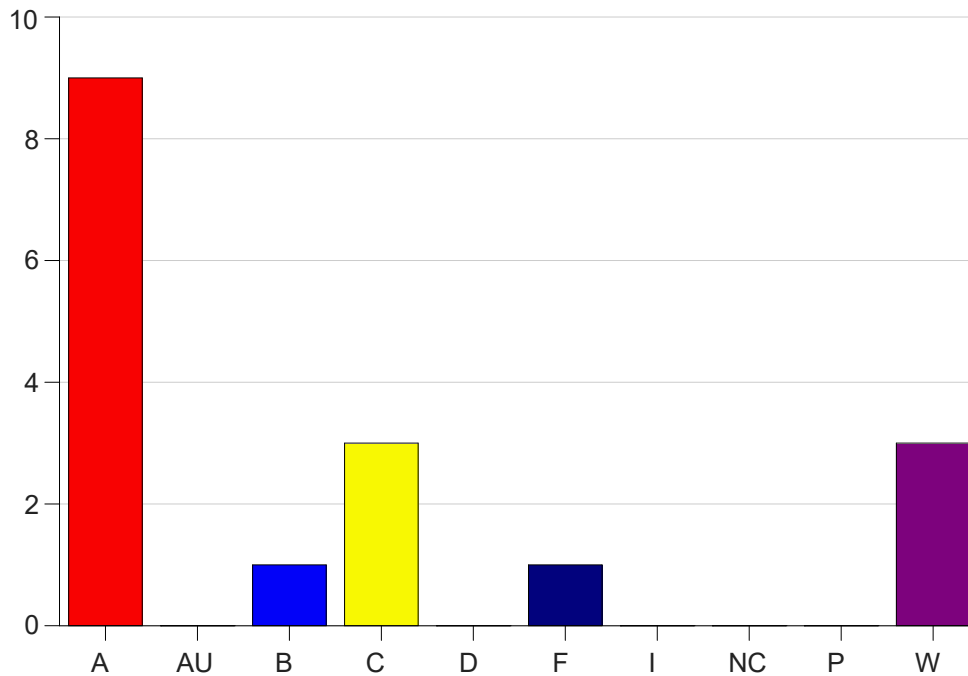

Louisiana State University Eunice

Grade Distribution by Course

2021 Spring Semester

May 12, 2021
11:58:17 AM

Course Work Course Number: CSC 2210

Course Work Count - All		A	AU	B	C	D	F	I	NC	P	W	Total
25	Burkes, C	9	0	1	3	0	1	0	0	0	3	17
Total		9	0	1	3	0	1	0	0	0	3	17