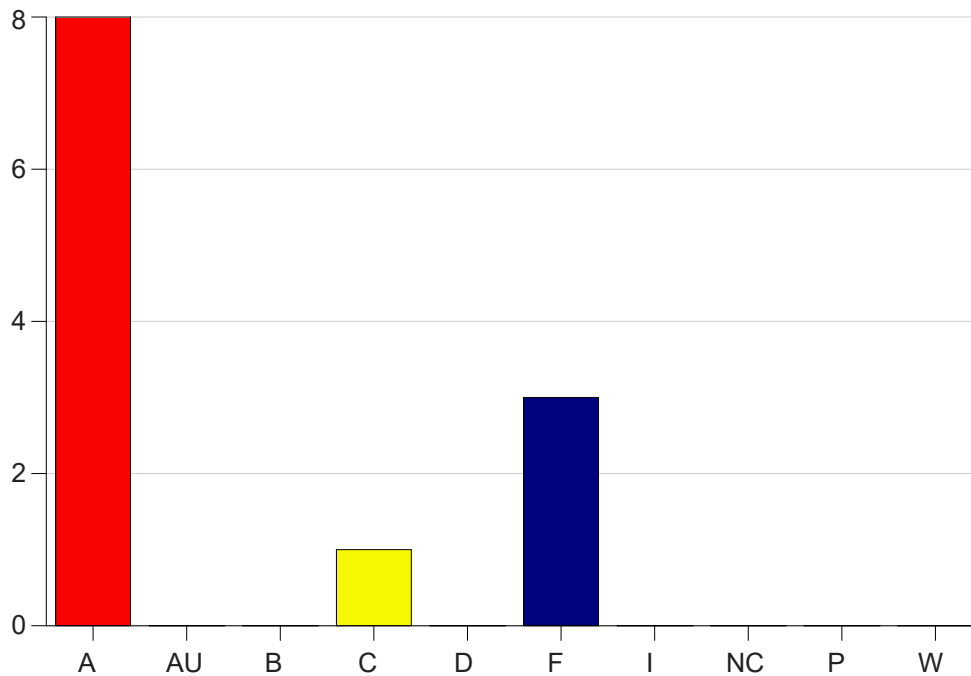

Louisiana State University Eunice

Grade Distribution by Course

2021 Spring Semester

May 12, 2021
11:58:17 AM

Course Work Course Number: MKTG2423

Course Work Count - All		A	AU	B	C	D	F	I	NC	P	W	Total
25	Reed, D	8	0	0	1	0	3	0	0	0	0	12
Total		8	0	0	1	0	3	0	0	0	0	12