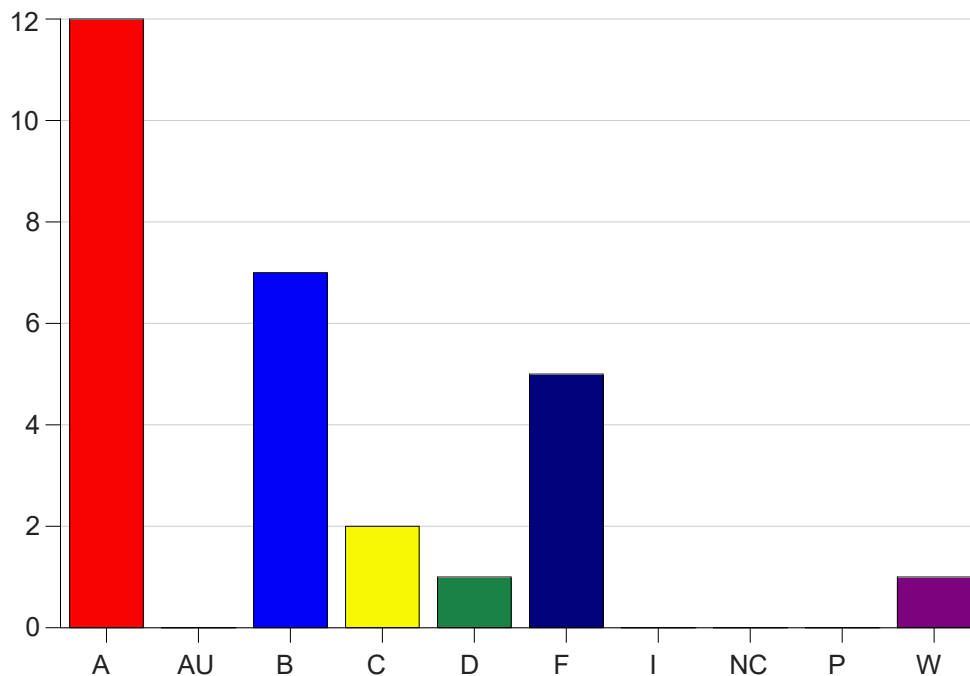

Louisiana State University Eunice

Grade Distribution by Course

2021 Spring Semester

May 12, 2021
11:58:17 AM

Course Work Course Number: CPS 1001

Course Work Count - All		A	AU	B	C	D	F	I	NC	P	W	Total
25	Andrus,R	12	0	7	2	1	5	0	0	0	1	28
Total		12	0	7	2	1	5	0	0	0	1	28