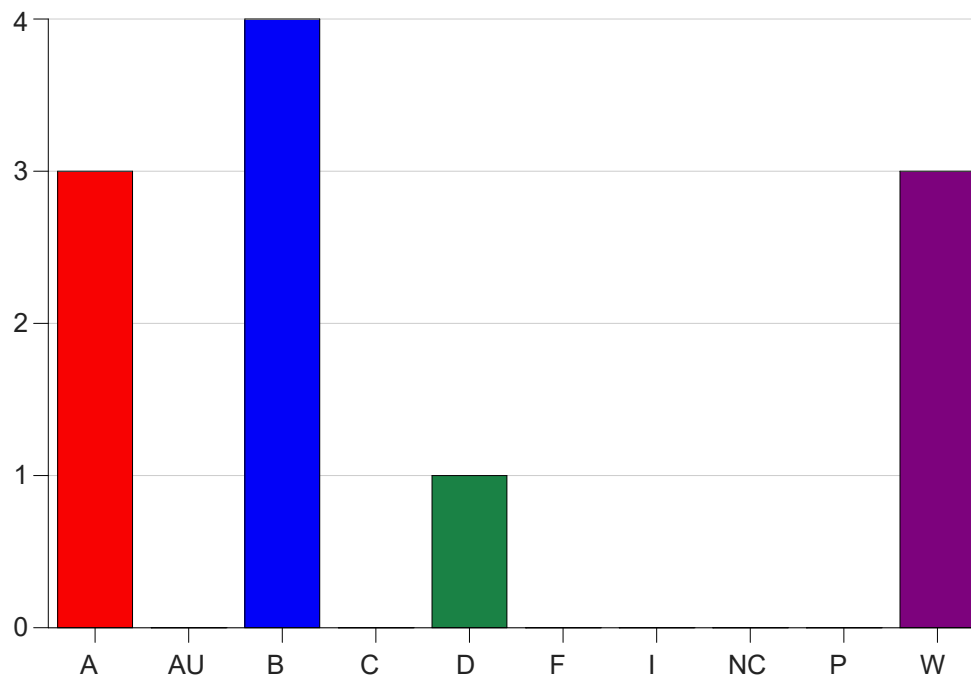

Louisiana State University Eunice

Grade Distribution by Course

2021 Spring Semester

May 12, 2021
11:58:17 AM

Course Work Course Number: ART 2470

Course Work Count - All		A	AU	B	C	D	F	I	NC	P	W	Total
01	Guilbeau,M	3	0	4	0	1	0	0	0	0	3	11
Total		3	0	4	0	1	0	0	0	0	3	11