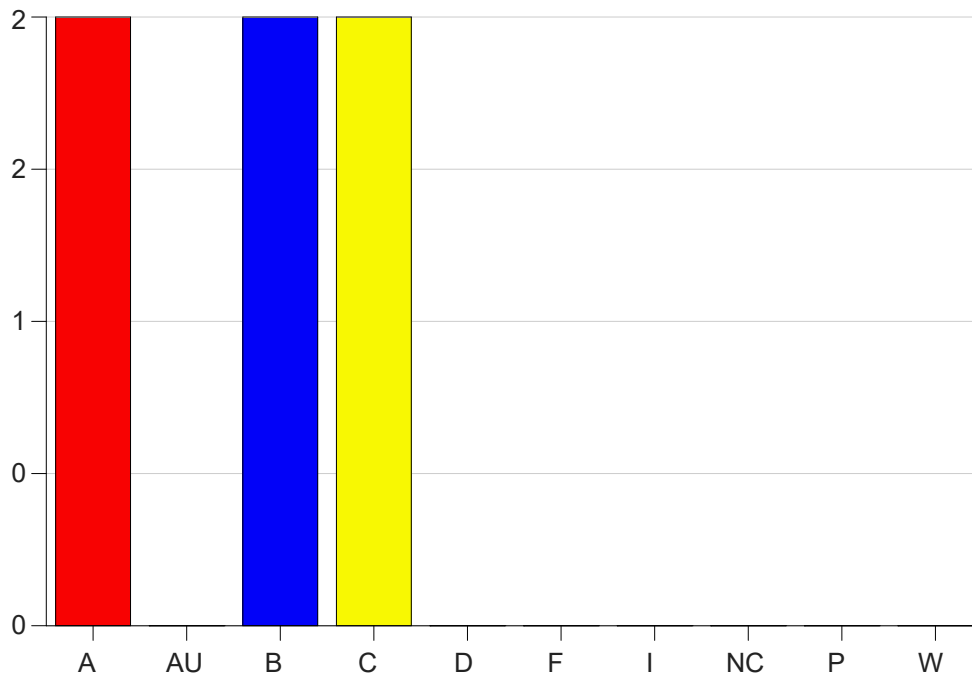

Louisiana State University Eunice

Grade Distribution by Course

2021 Spring Semester

May 12, 2021
11:58:17 AM

Course Work Course Number: AGRO2051

Course Work Count - All		A	AU	B	C	D	F	I	NC	P	W	Total
01	Jariel,D	2	0	2	2	0	0	0	0	0	0	6
Total		2	0	2	2	0	0	0	0	0	0	6