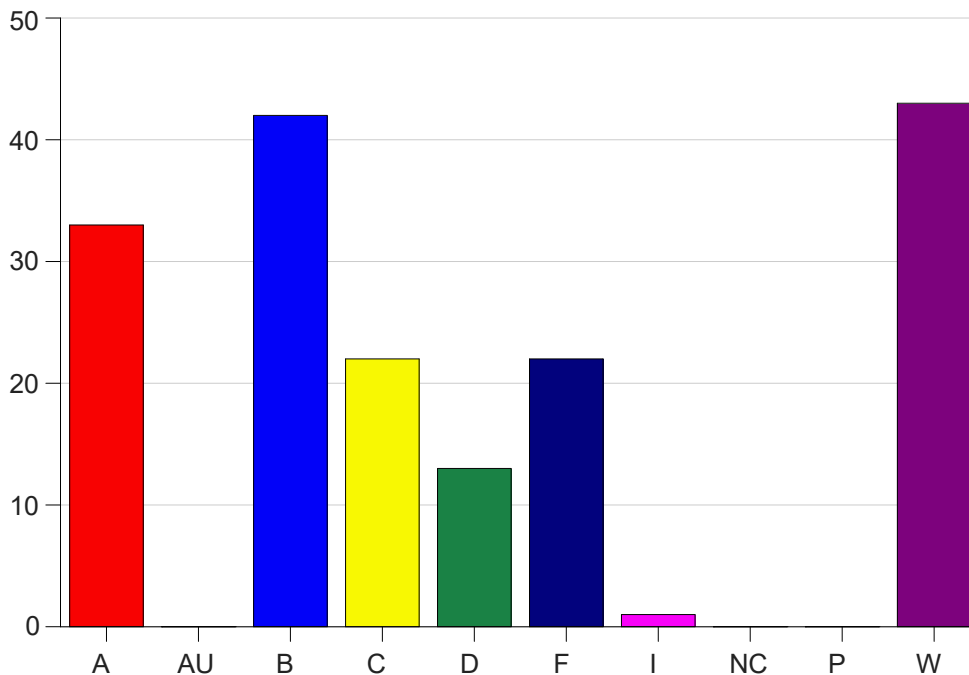

Louisiana State University Eunice

Grade Distribution by Course

2021 Spring Semester

May 12, 2021
11:58:17 AM

Course Work Course Number: BIOL1161

Course Work Count - All		A	AU	B	C	D	F	I	NC	P	W	Total
90	Williams,A	8	0	10	4	2	1	0	0	0	6	31
91	Williams,A	4	0	11	3	1	4	0	0	0	8	31
92	Williams,A	4	0	5	1	1	8	0	0	0	13	32
93	Williams,A	9	0	5	4	1	2	0	0	0	1	22
94	Cordes,J	4	0	3	1	3	4	0	0	0	1	16
95	Cordes,J	0	0	2	4	4	0	0	0	0	8	18
96	Cordes,J	4	0	6	5	1	3	1	0	0	6	26
Total		33	0	42	22	13	22	1	0	0	43	176