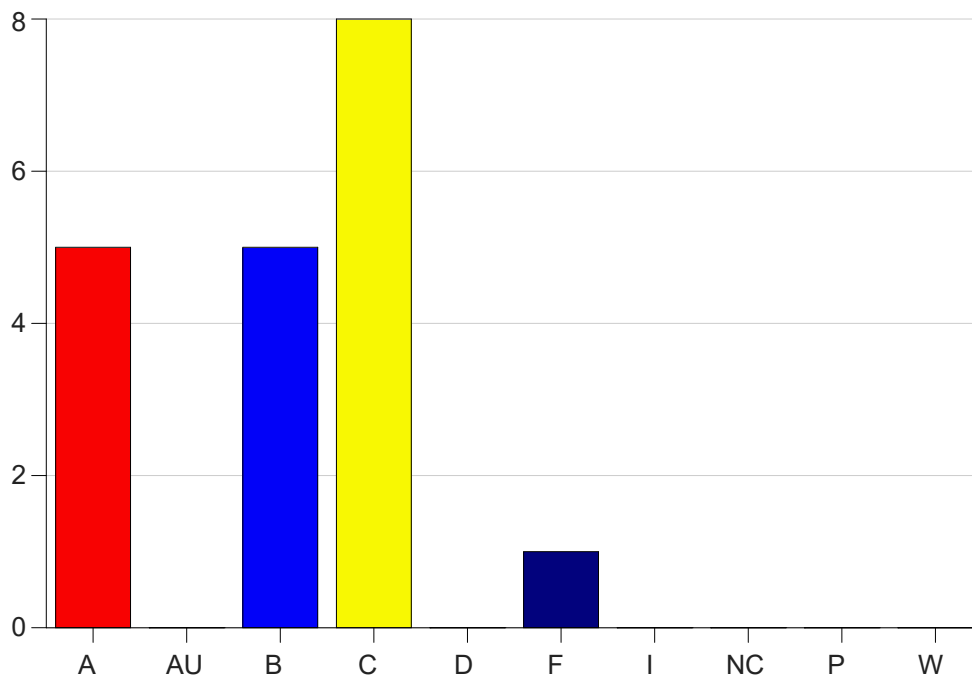

Louisiana State University Eunice

Grade Distribution by Course

2021 Spring Semester

May 12, 2021
11:58:17 AM

Course Work Course Number: MGMT2260

Course Work Count - All		A	AU	B	C	D	F	I	NC	P	W	Total
25	Thibodeaux	5	0	5	8	0	1	0	0	0	0	19
Total		5	0	5	8	0	1	0	0	0	0	19