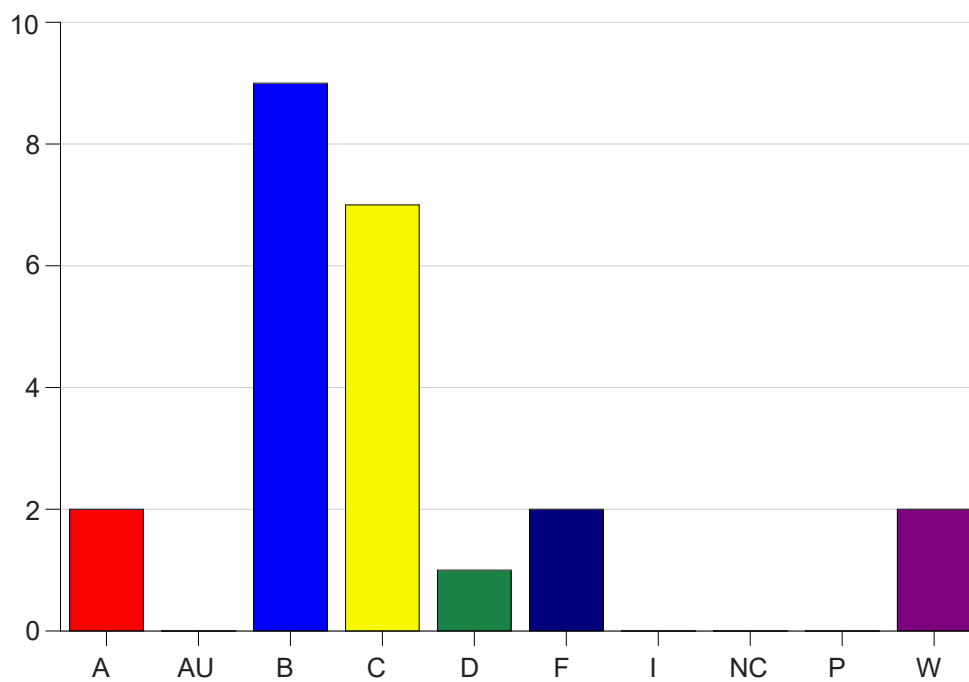

Louisiana State University Eunice

Grade Distribution by Course

2021 Spring Semester

May 12, 2021
11:58:17 AM

Course Work Course Number: MATH1018

Course Work Count - All		A	AU	B	C	D	F	I	NC	P	W	Total
01	Parrino,G	0	0	3	4	1	2	0	0	0	2	12
02	Dunlap,A	2	0	6	3	0	0	0	0	0	0	11
Total		2	0	9	7	1	2	0	0	0	2	23