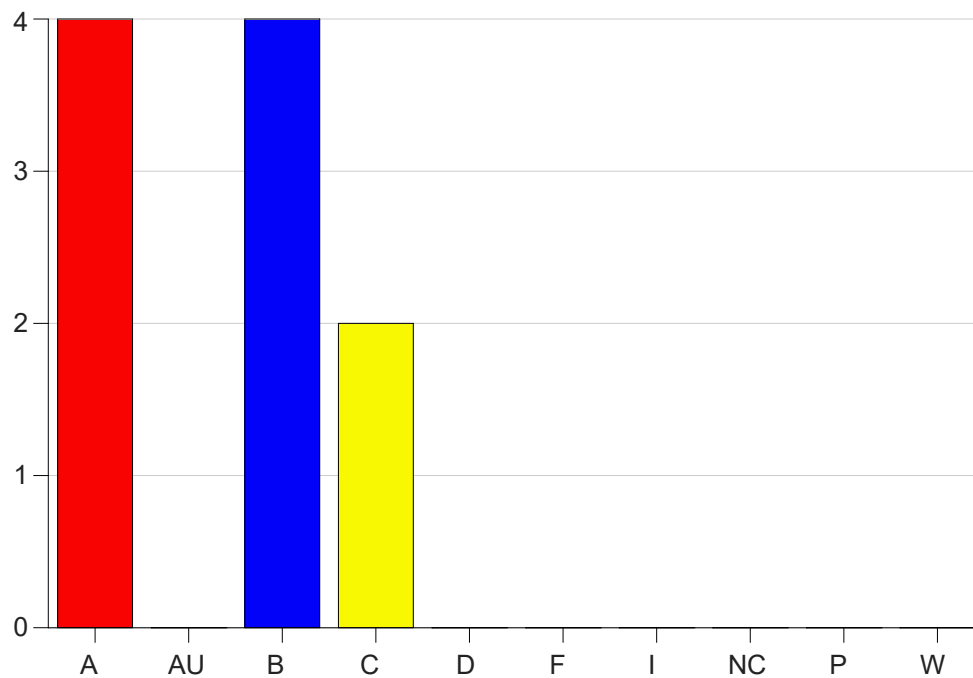

Louisiana State University Eunice

Grade Distribution by Course

2021 Spring Semester

May 12, 2021
11:58:17 AM

Course Work Course Number: CJ 2133

Course Work Count - All		A	AU	B	C	D	F	I	NC	P	W	Total
C1	Herko, J	4	0	4	2	0	0	0	0	0	0	10
Total		4	0	4	2	0	0	0	0	0	0	10