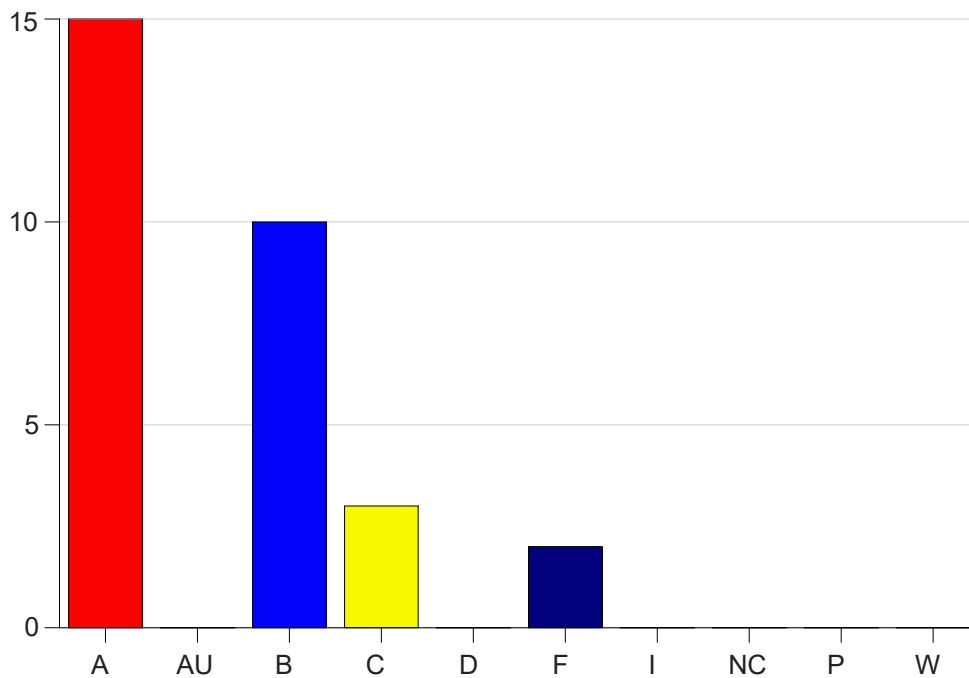

Louisiana State University Eunice

Grade Distribution by Course

2021 Spring Semester

May 12, 2021
11:58:17 AM

Course Work Course Number: BIOL1201

Course Work Count - All		A	AU	B	C	D	F	I	NC	P	W	Total
02	Jariel,D	15	0	10	3	0	2	0	0	0	0	30
Total		15	0	10	3	0	2	0	0	0	0	30