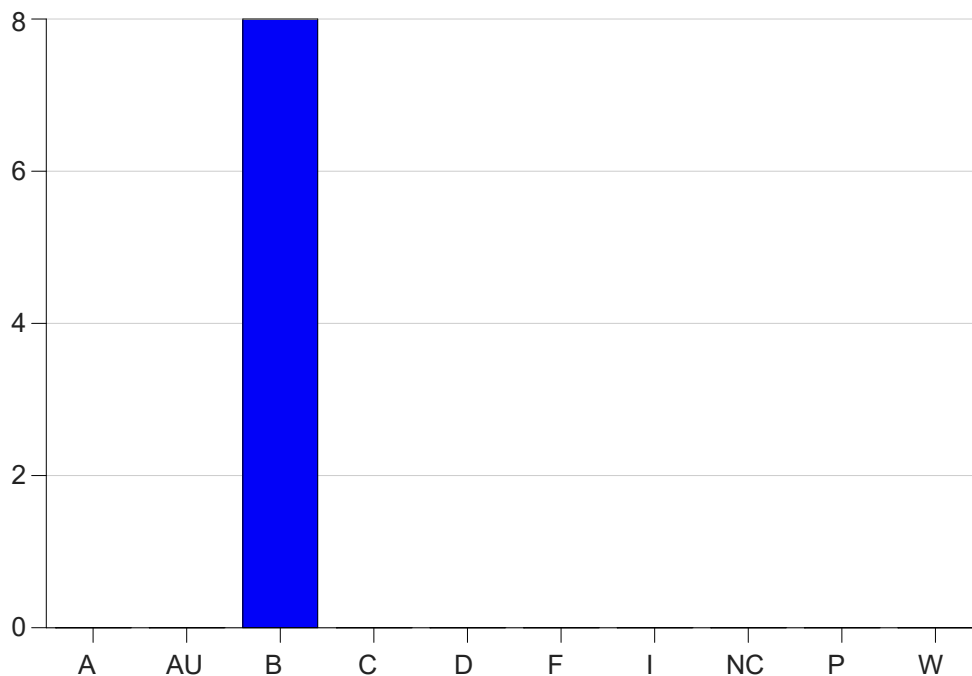

Louisiana State University Eunice

Grade Distribution by Course

2021 Spring Semester

May 12, 2021
11:58:17 AM

Course Work Course Number: NURS2552

Course Work Count - All		A	AU	B	C	D	F	I	NC	P	W	Total
25	LaFleur,L	0	0	8	0	0	0	0	0	0	0	8
Total		0	0	8	0	0	0	0	0	0	0	8