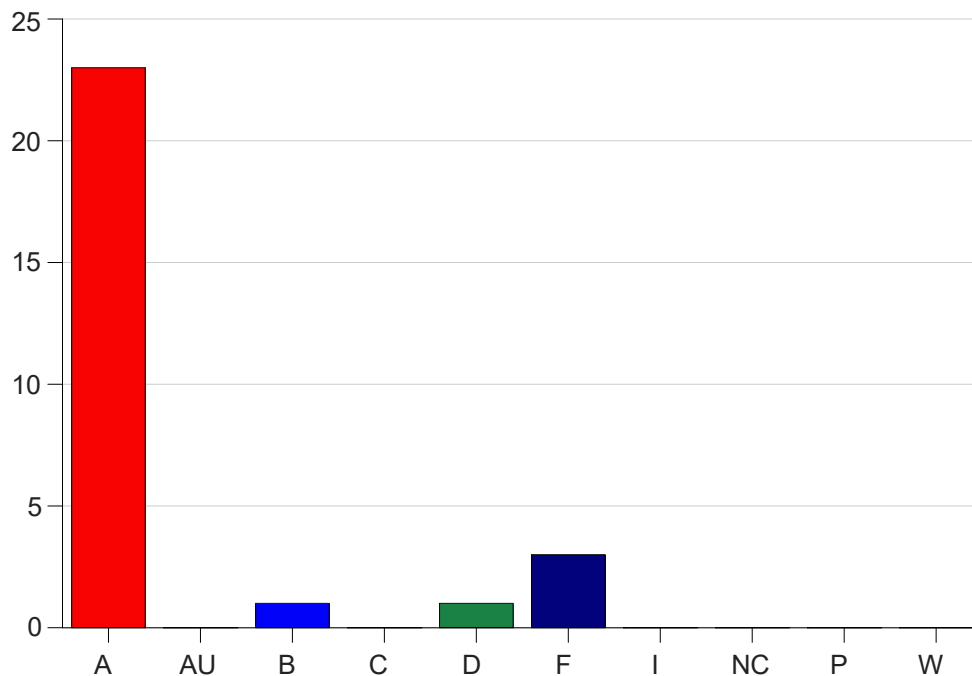

Louisiana State University Eunice

Grade Distribution by Course

2021 Spring Semester

May 12, 2021
11:58:17 AM

Course Work Course Number: POLS2051

Course Work Count - All		A	AU	B	C	D	F	I	NC	P	W	Total
L1	Stewart,R	23	0	1	0	1	3	0	0	0	0	28
Total		23	0	1	0	1	3	0	0	0	0	28