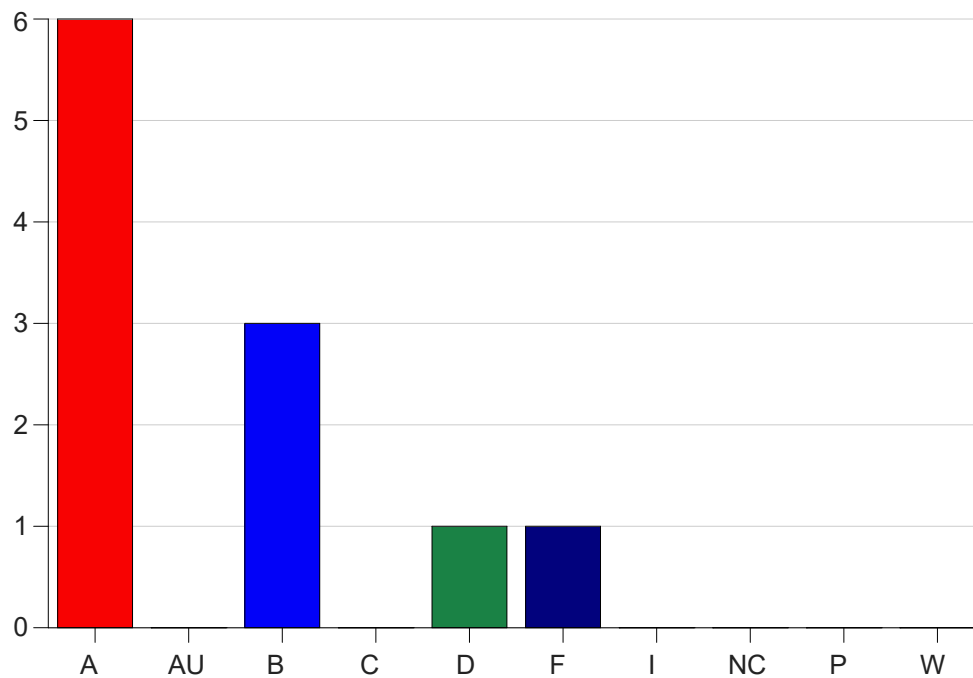

Louisiana State University Eunice

Grade Distribution by Course

2021 Spring Semester

May 12, 2021
11:58:17 AM

Course Work Course Number: FSCI1101

Course Work Count - All		A	AU	B	C	D	F	I	NC	P	W	Total
C1	Elg, C	6	0	3	0	1	1	0	0	0	0	11
Total		6	0	3	0	1	1	0	0	0	0	11