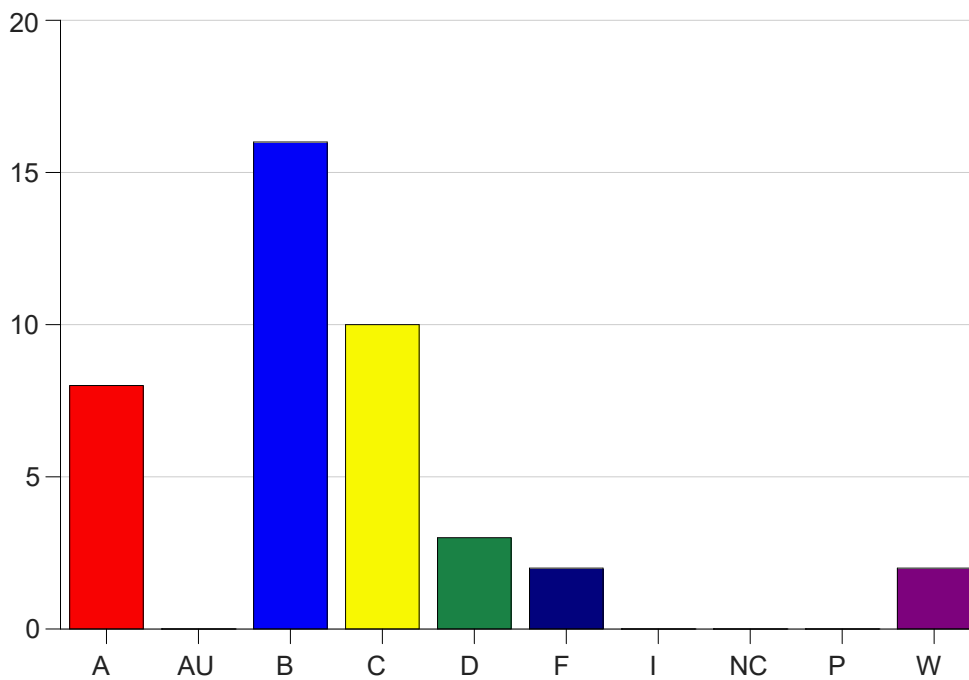

Louisiana State University Eunice

Grade Distribution by Course

2021 Spring Semester

May 12, 2021
11:58:17 AM

Course Work Course Number: ALLH1200

Course Work Count - All		A	AU	B	C	D	F	I	NC	P	W	Total
25	Sweet, K	8	0	10	8	2	0	0	0	0	2	30
26	Sweet, K	0	0	6	2	1	2	0	0	0	0	11
Total		8	0	16	10	3	2	0	0	0	2	41