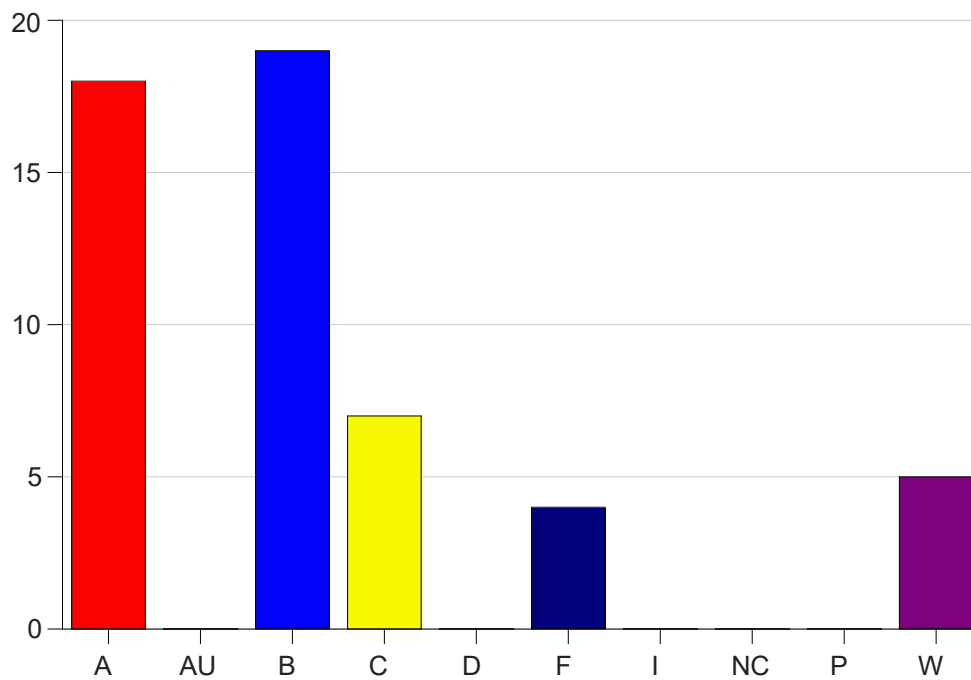

Louisiana State University Eunice

Grade Distribution by Course

2021 Spring Semester

May 12, 2021
11:58:17 AM

Course Work Course Number: ACCT2001

Course Work Count - All		A	AU	B	C	D	F	I	NC	P	W	Total
02	Beshears,M	12	0	3	5	0	2	0	0	0	3	25
25	Thibodeaux	6	0	16	2	0	2	0	0	0	2	28
Total		18	0	19	7	0	4	0	0	0	5	53