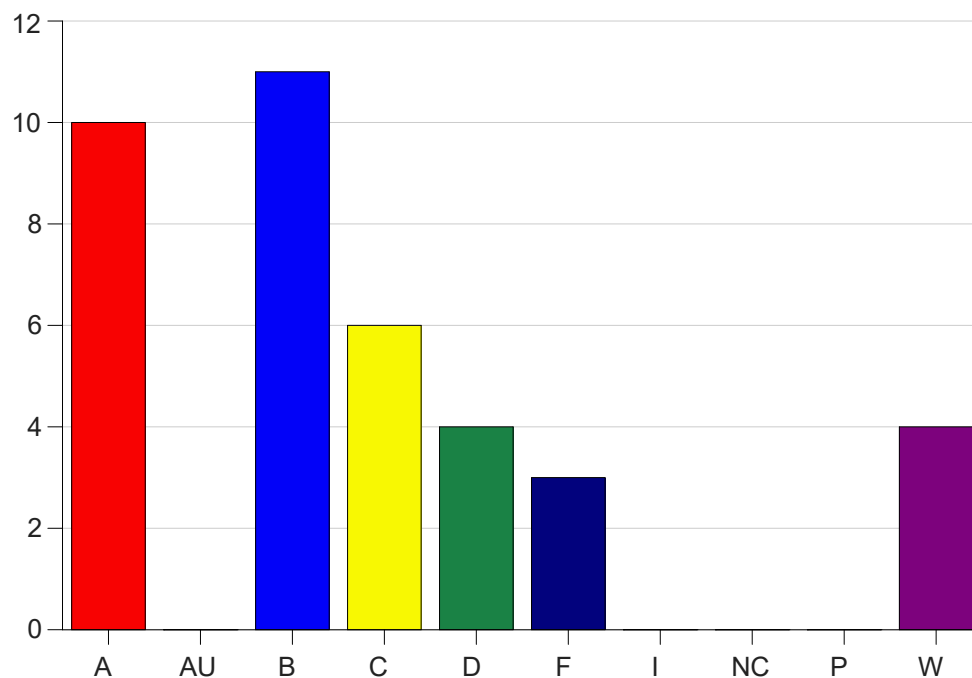

Louisiana State University Eunice

Grade Distribution by Course

2021 Spring Semester

May 12, 2021
11:58:17 AM

Course Work Course Number: CHEM1001

Course Work Count - All		A	AU	B	C	D	F	I	NC	P	W	Total
01	Rai,P	10	0	11	6	4	3	0	0	0	4	38
Total		10	0	11	6	4	3	0	0	0	4	38