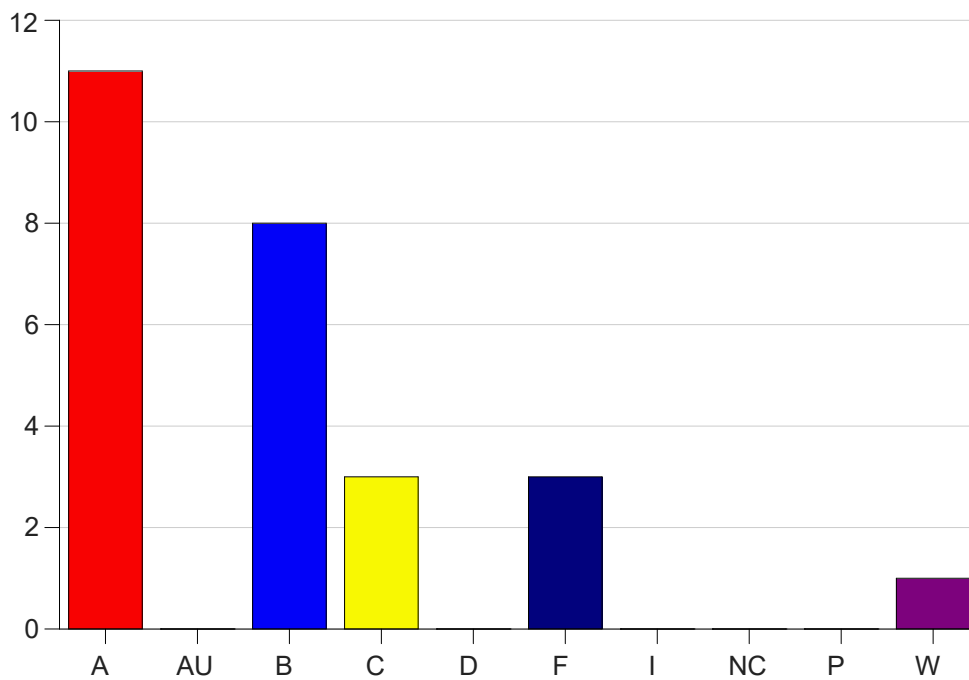

Louisiana State University Eunice

Grade Distribution by Course

2021 Spring Semester

May 12, 2021
11:58:17 AM

Course Work Course Number: ACCT2101

Course Work Count - All		A	AU	B	C	D	F	I	NC	P	W	Total
01	Beshears,M	6	0	3	1	0	2	0	0	0	1	13
25	Beshears,M	5	0	5	2	0	1	0	0	0	0	13
Total		11	0	8	3	0	3	0	0	0	1	26