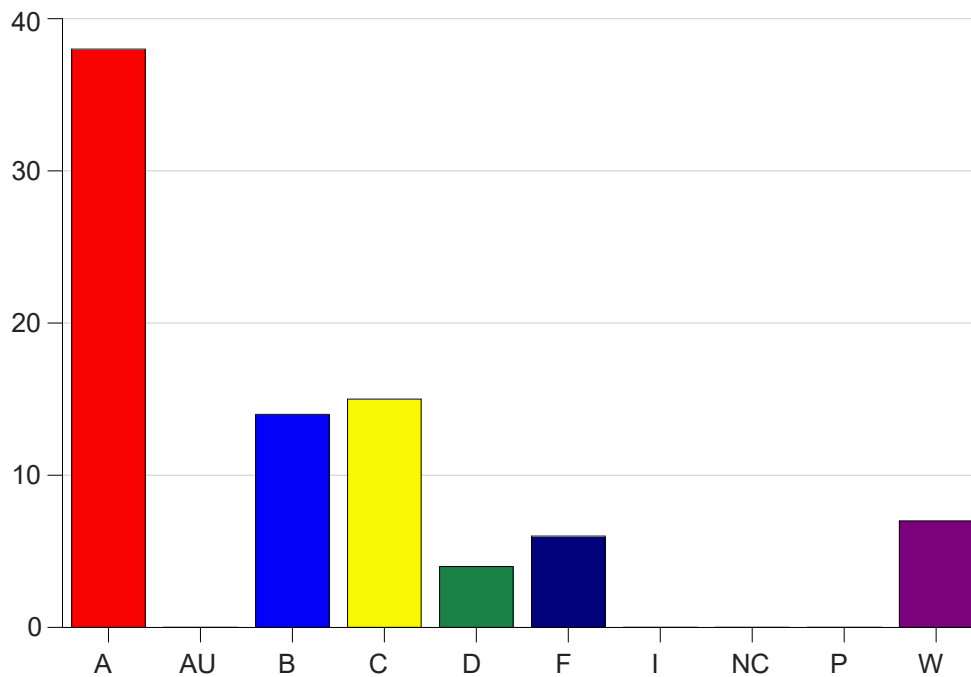

Louisiana State University Eunice

Grade Distribution by Course

2021 Spring Semester

May 12, 2021
11:58:17 AM

Course Work Course Number: HIST1001

Course Work Count - All		A	AU	B	C	D	F	I	NC	P	W	Total
25	Sellers,W	27	0	4	2	0	0	0	0	0	1	34
C1	Gaspard,R	8	0	8	12	2	2	0	0	0	1	33
L6	Alleman,M	3	0	2	1	2	4	0	0	0	5	17
Total		38	0	14	15	4	6	0	0	0	7	84