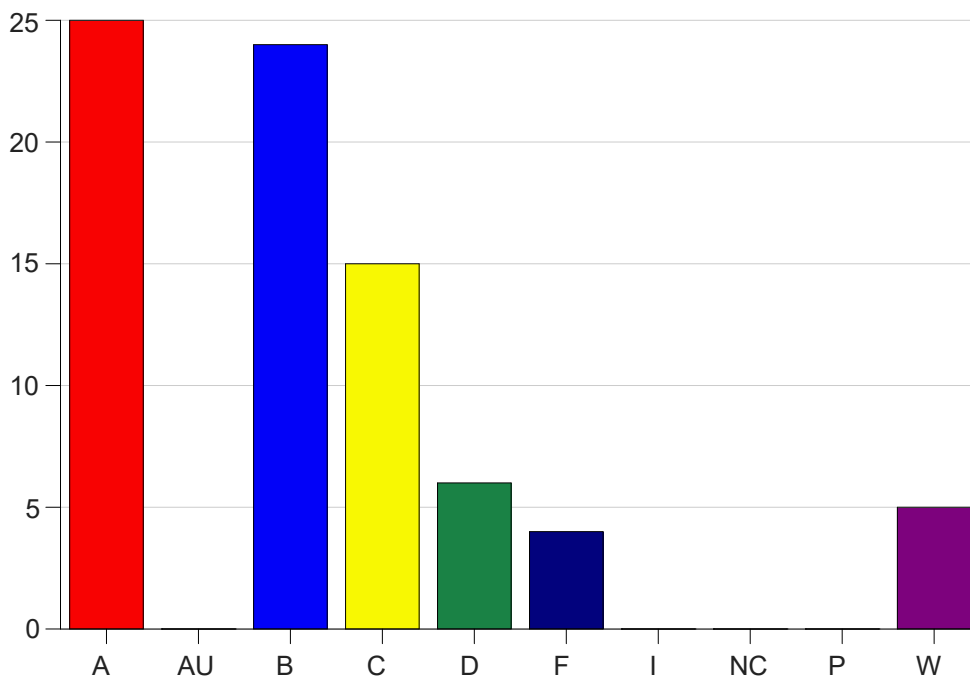

Louisiana State University Eunice

Grade Distribution by Course

2021 Spring Semester

May 12, 2021
11:58:17 AM

Course Work Course Number: DMS 1000

Course Work Count - All		A	AU	B	C	D	F	I	NC	P	W	Total
C1	Leger,K	18	0	12	8	4	0	0	0	0	1	43
C6	Leger,K	7	0	12	7	2	4	0	0	0	4	36
Total		25	0	24	15	6	4	0	0	0	5	79