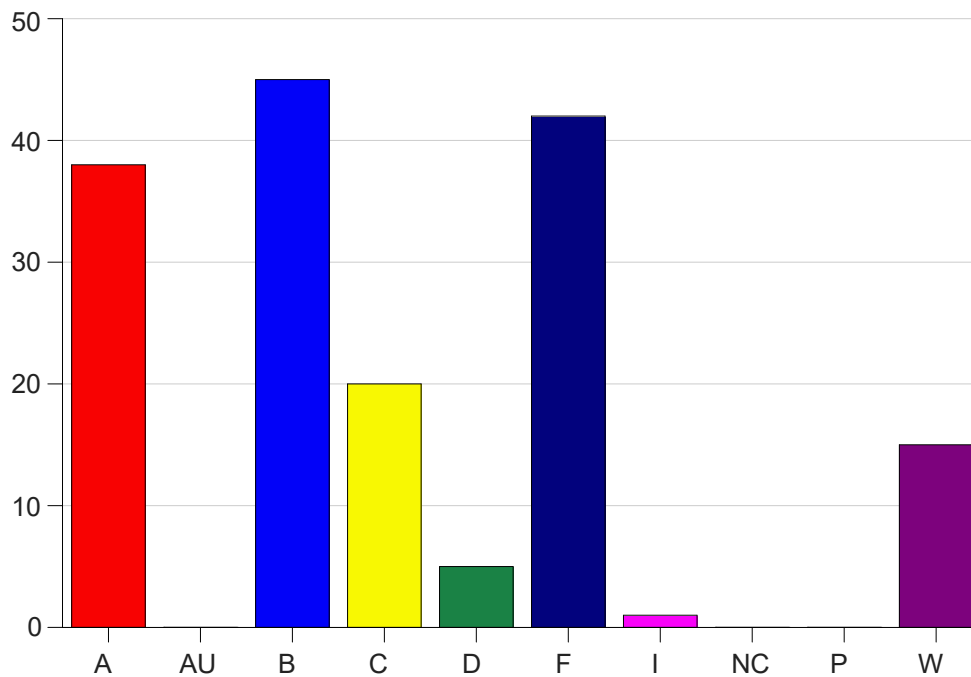

Louisiana State University Eunice

Grade Distribution by Course

2021 Spring Semester

May 12, 2021
11:58:17 AM

Course Work Course Number: ENGL0001

Course Work Count - All		A	AU	B	C	D	F	I	NC	P	W	Total
01	Miller, M.	4	0	10	0	0	3	0	0	0	3	20
03	Miller, M.	3	0	10	2	0	7	0	0	0	3	25
04	Street, M	3	0	3	2	0	7	0	0	0	0	15
05	Miller, M.	8	0	10	4	2	3	0	0	0	1	28
06	Street, M	1	0	2	3	1	2	0	0	0	0	9
25	Doolan,K	14	0	5	1	0	8	0	0	0	1	29
A1	Brown, C	0	0	2	2	0	1	0	0	0	2	7
C6	Doolan,K	5	0	1	2	1	8	1	0	0	2	20
L1	Meche,J	0	0	2	4	1	3	0	0	0	3	13
Total		38	0	45	20	5	42	1	0	0	15	166