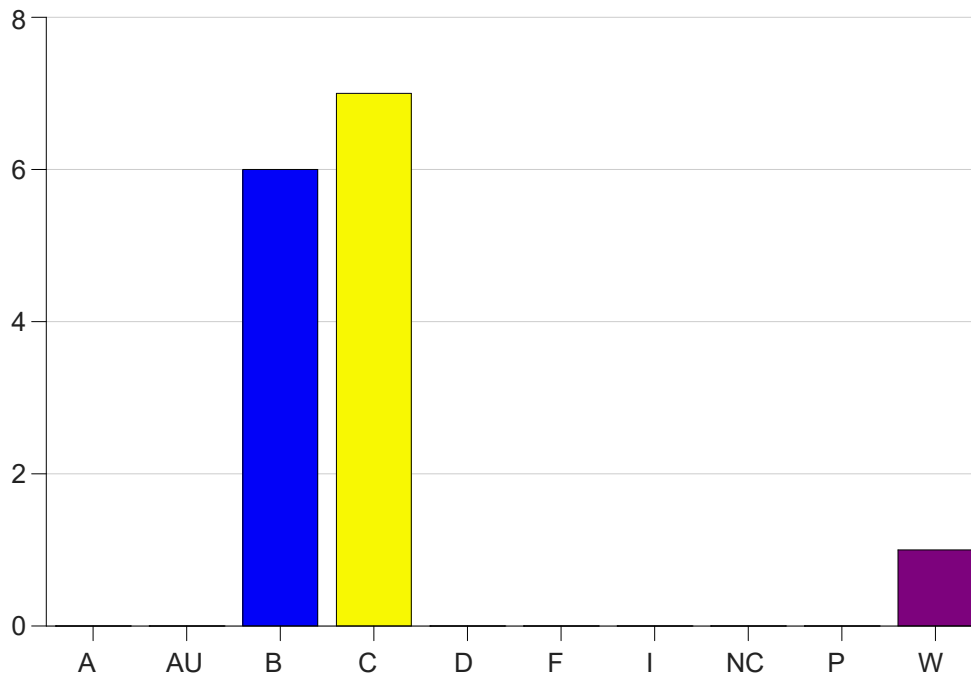

Louisiana State University Eunice

Grade Distribution by Course

2021 Spring Semester

May 12, 2021
11:58:17 AM

Course Work Course Number: SURT1103

Course Work Count - All		A	AU	B	C	D	F	I	NC	P	W	Total
90	Kopp, R	0	0	3	3	0	0	0	0	0	1	7
91	Moneypen,J	0	0	3	4	0	0	0	0	0	0	7
Total		0	0	6	7	0	0	0	0	0	1	14