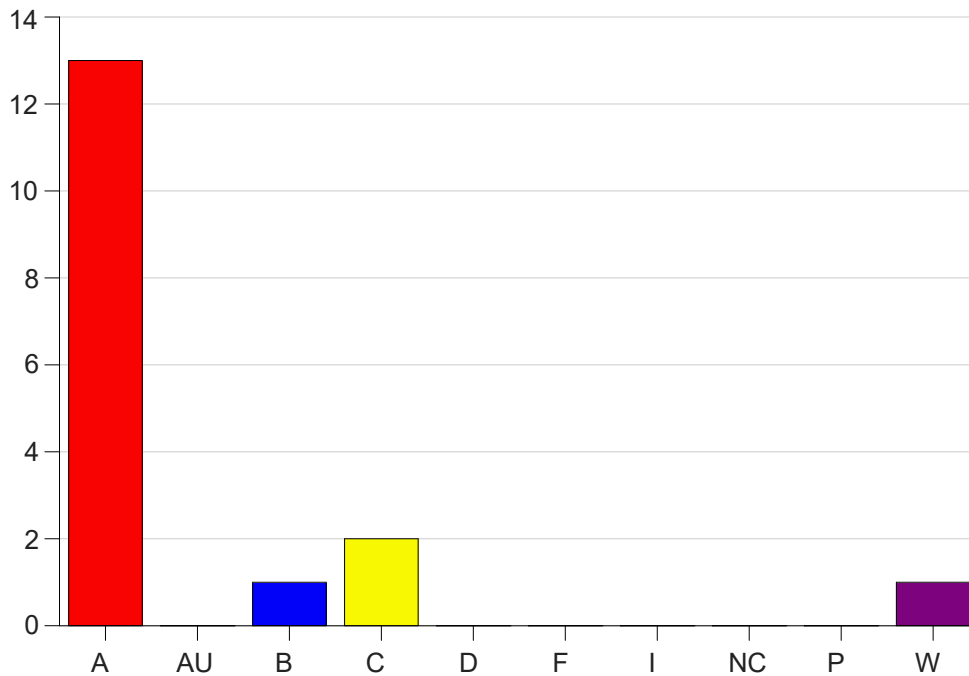

Louisiana State University Eunice

Grade Distribution by Course

2021 Spring Semester

May 12, 2021
11:58:17 AM

Course Work Course Number: BADM2001

Course Work Count - All		A	AU	B	C	D	F	I	NC	P	W	Total
25	Manuel,C	13	0	1	2	0	0	0	0	0	1	17
Total		13	0	1	2	0	0	0	0	0	1	17