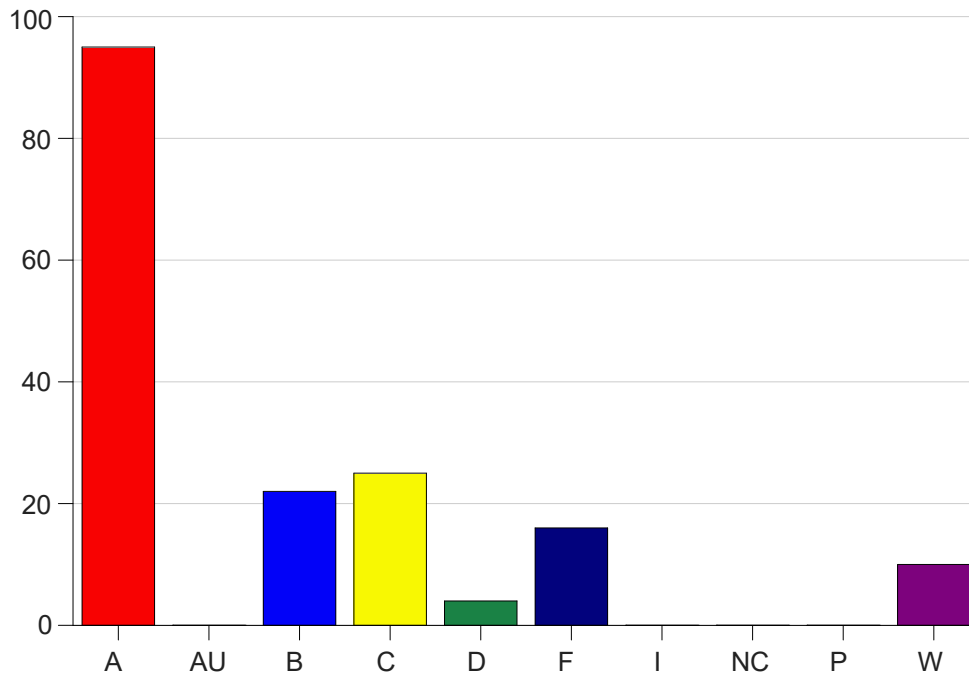

Louisiana State University Eunice

Grade Distribution by Course

2021 Spring Semester

May 12, 2021
11:58:17 AM

Course Work Course Number: PSYC2070

Course Work Count - All		A	AU	B	C	D	F	I	NC	P	W	Total
20	Trant,T	5	0	5	10	2	4	0	0	0	2	28
21	Narby,D	28	0	2	2	0	0	0	0	0	2	34
25	Narby,D	26	0	4	1	1	3	0	0	0	0	35
26	Myers, B	3	0	7	10	1	7	0	0	0	4	32
A1	Whatley, G	2	0	2	2	0	2	0	0	0	0	8
C1	Narby,D	31	0	2	0	0	0	0	0	0	2	35
Total		95	0	22	25	4	16	0	0	0	10	172