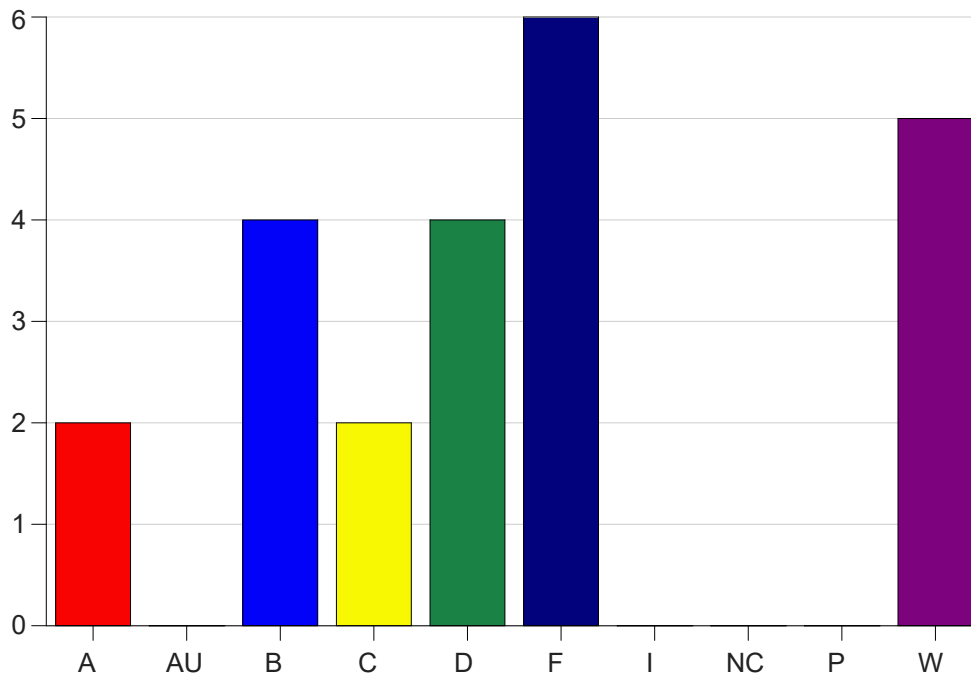

Louisiana State University Eunice

Grade Distribution by Course

2021 Spring Semester

May 12, 2021
11:58:17 AM

Course Work Course Number: ASTR1102

Course Work Count - All		A	AU	B	C	D	F	I	NC	P	W	Total
25	Scanlan,M	2	0	4	2	4	6	0	0	0	5	23
Total		2	0	4	2	4	6	0	0	0	5	23