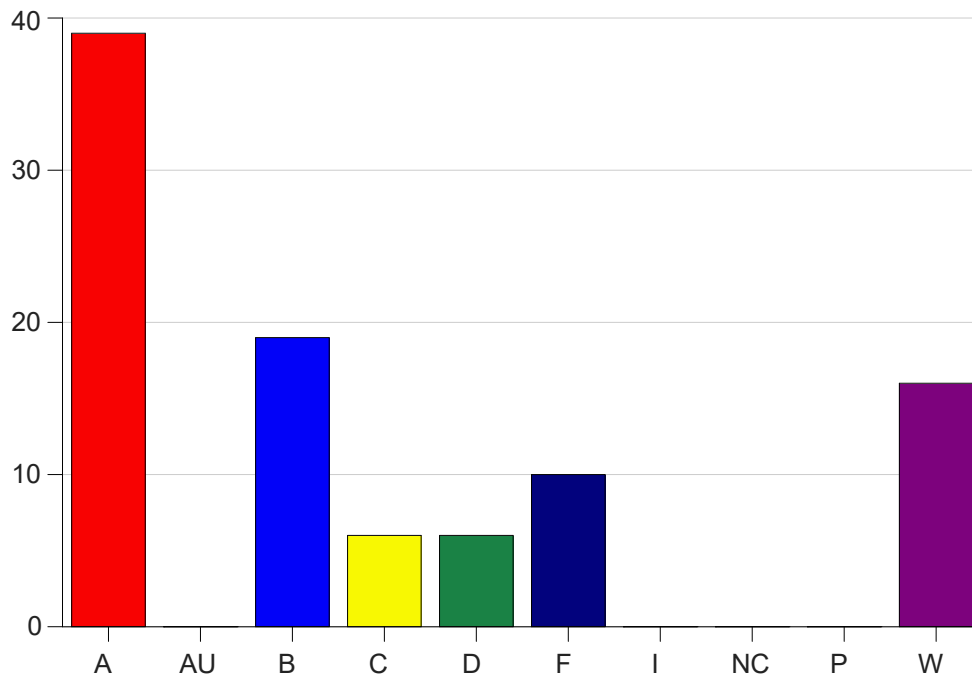

Louisiana State University Eunice

Grade Distribution by Course

2021 Spring Semester

May 12, 2021
11:58:17 AM

Course Work Course Number: UNIV0008

Course Work Count - All		A	AU	B	C	D	F	I	NC	P	W	Total
01	Leslie,M	6	0	8	0	1	2	0	0	0	2	19
02	Leslie,M	3	0	1	2	0	0	0	0	0	2	8
03	Leslie,M	6	0	1	2	4	2	0	0	0	7	22
04	Street, M	0	0	5	0	0	2	0	0	0	0	7
07	Leslie,M	3	0	0	1	1	2	0	0	0	1	8
50	PapillionD	13	0	1	0	0	1	0	0	0	4	19
A1	Brown, C	8	0	3	1	0	1	0	0	0	0	13
Total		39	0	19	6	6	10	0	0	0	16	96