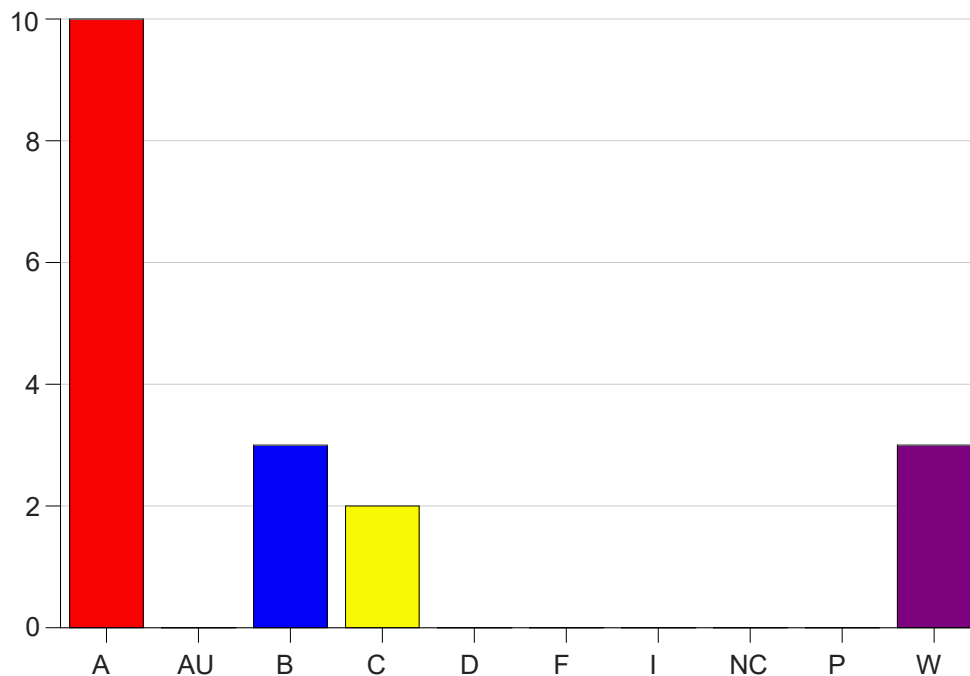

Louisiana State University Eunice

Grade Distribution by Course

2021 Spring Semester

May 12, 2021
11:58:17 AM

Course Work Course Number: CJ 2153

Course Work Count - All		A	AU	B	C	D	F	I	NC	P	W	Total
C6	Gontz, S	10	0	3	2	0	0	0	0	0	3	18
Total		10	0	3	2	0	0	0	0	0	3	18