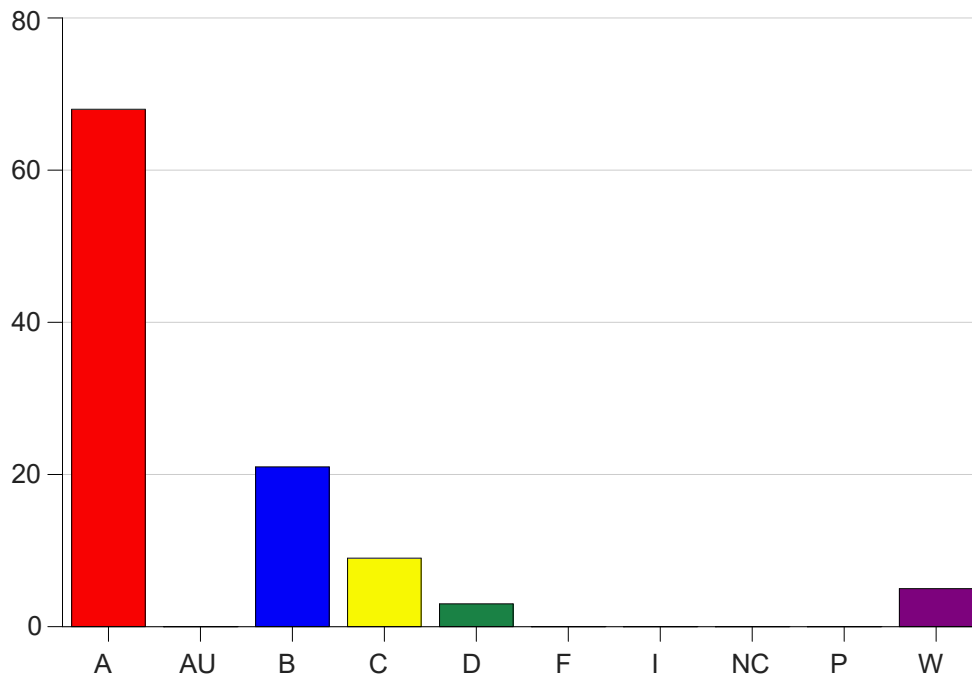

Louisiana State University Eunice

Grade Distribution by Course

2021 Spring Semester

May 12, 2021
11:58:17 AM

Course Work Course Number: BIOL1202

Course Work Count - All		A	AU	B	C	D	F	I	NC	P	W	Total
01	Cordes,J	6	0	3	8	3	0	0	0	0	5	25
D3	Readore, G	4	0	0	0	0	0	0	0	0	0	4
D4	Touchet,B	33	0	5	1	0	0	0	0	0	0	39
D5	Touchet,B	25	0	13	0	0	0	0	0	0	0	38
Total		68	0	21	9	3	0	0	0	0	5	106