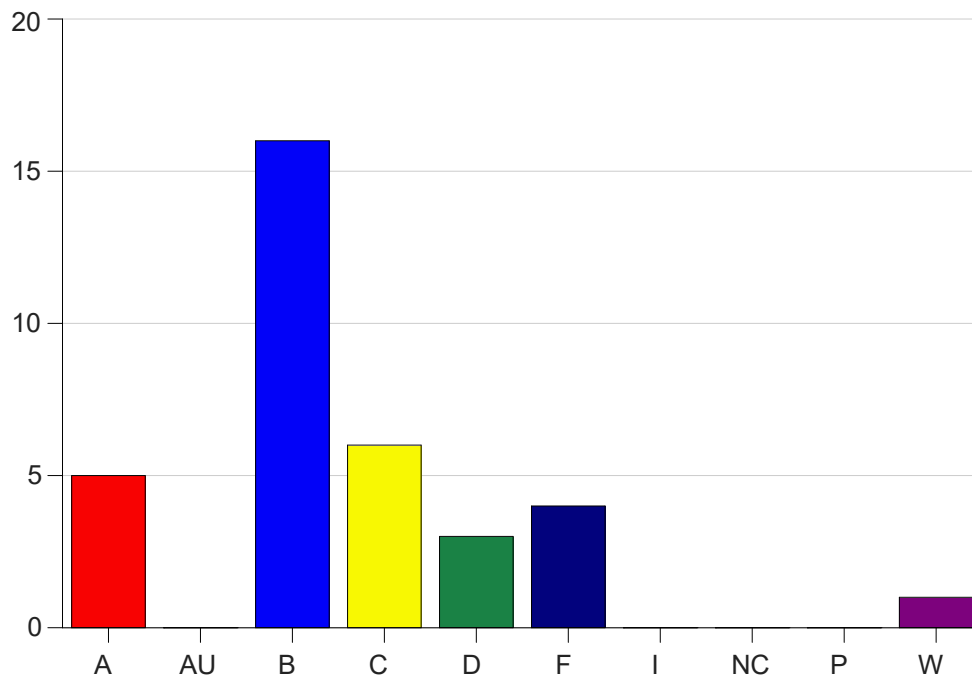

Louisiana State University Eunice

Grade Distribution by Course

2021 Spring Semester

May 12, 2021
11:58:17 AM

Course Work Course Number: PSYC2076

Course Work Count - All		A	AU	B	C	D	F	I	NC	P	W	Total
25	Trant,T	5	0	16	6	3	4	0	0	0	1	35
Total		5	0	16	6	3	4	0	0	0	1	35