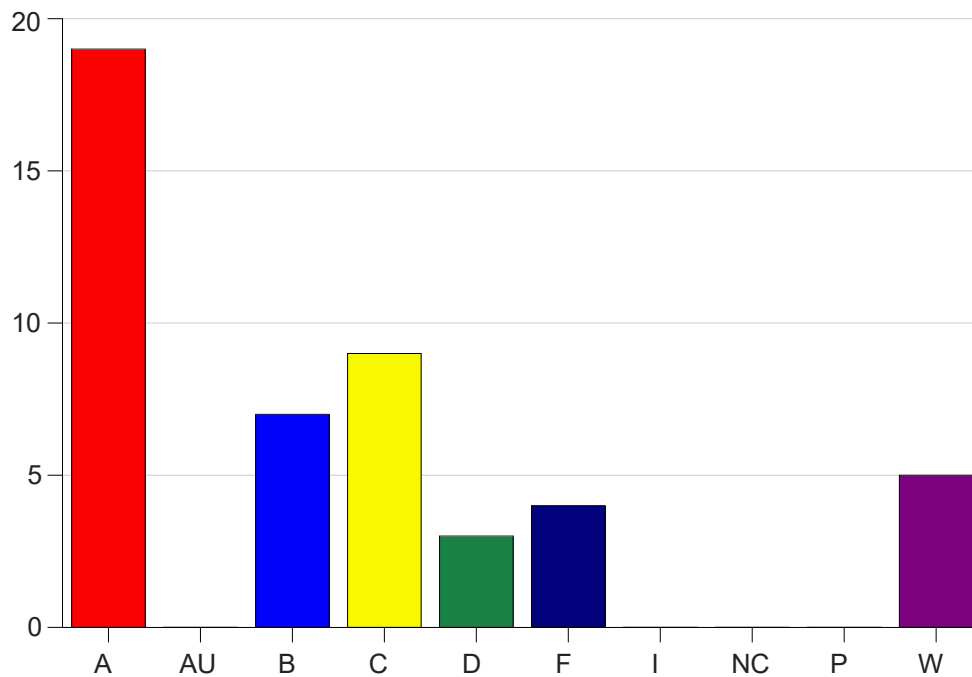

Louisiana State University Eunice

Grade Distribution by Course

2021 Spring Semester

May 12, 2021
11:58:17 AM

Course Work Course Number: SOCL2501

Course Work Count - All		A	AU	B	C	D	F	I	NC	P	W	Total
01	Mahoney,S	2	0	1	1	1	0	0	0	0	3	8
02	Mahoney,S	1	0	0	0	0	2	0	0	0	2	5
25	Robinson,J	16	0	6	8	2	2	0	0	0	0	34
Total		19	0	7	9	3	4	0	0	0	5	47