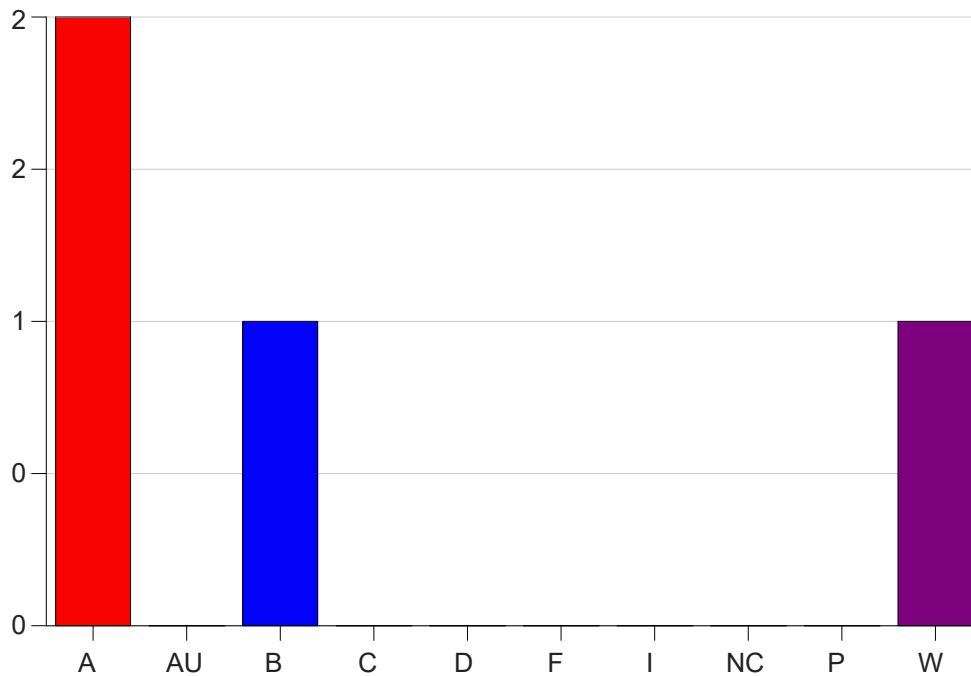

Louisiana State University Eunice

Grade Distribution by Course

2021 Spring Semester

May 12, 2021
11:58:17 AM

Course Work Course Number: EDCI2900

Course Work Count - All		A	AU	B	C	D	F	I	NC	P	W	Total
25	Greaud,A	2	0	1	0	0	0	0	0	0	1	4
Total		2	0	1	0	0	0	0	0	0	1	4