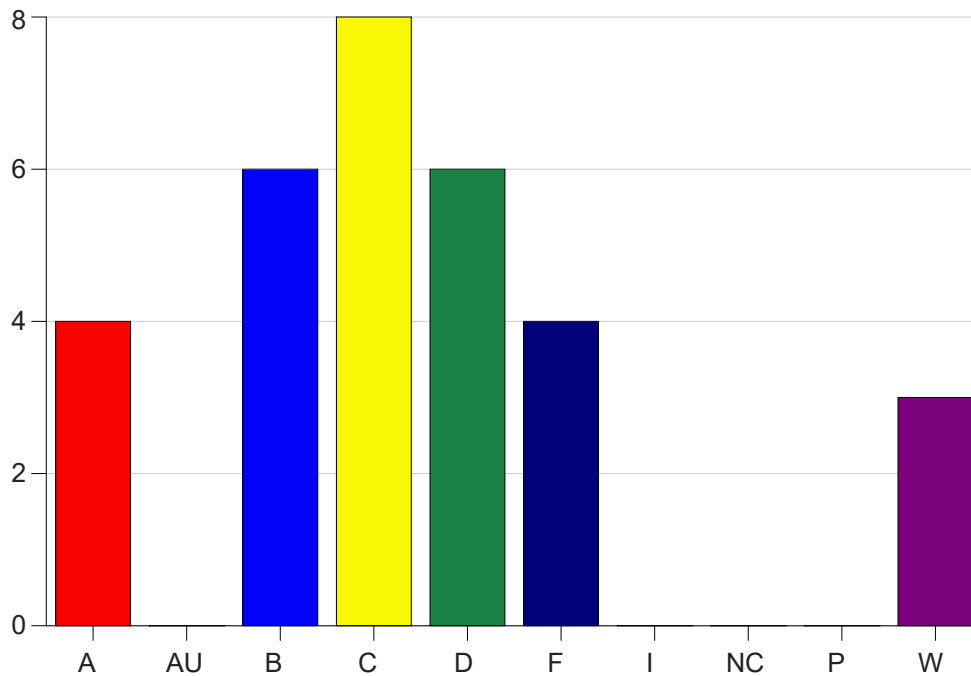

Louisiana State University Eunice

Grade Distribution by Course

2021 Spring Semester

May 12, 2021
11:58:17 AM

Course Work Course Number: CHEM1201

Course Work Count - All		A	AU	B	C	D	F	I	NC	P	W	Total
01	Rai,P	4	0	6	8	6	4	0	0	0	3	31
Total		4	0	6	8	6	4	0	0	0	3	31