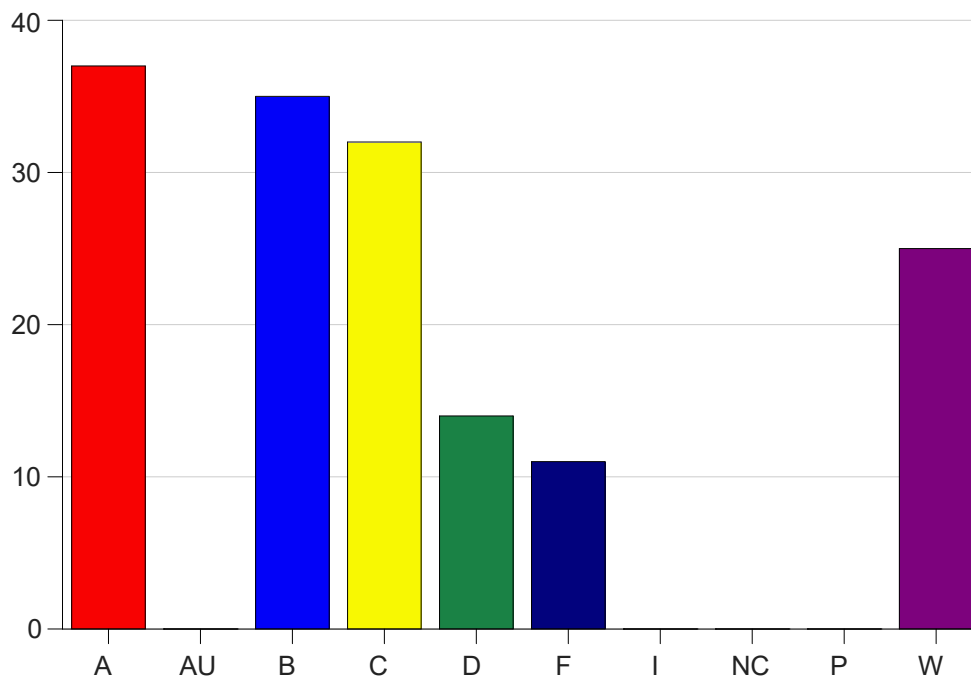

Louisiana State University Eunice

Grade Distribution by Course

2021 Spring Semester

May 12, 2021
11:58:17 AM

Course Work Course Number: BIOL2160

Course Work Count - All		A	AU	B	C	D	F	I	NC	P	W	Total
01	RobichauxS	20	0	19	20	12	7	0	0	0	17	95
02	RobichauxS	17	0	16	12	2	4	0	0	0	8	59
Total		37	0	35	32	14	11	0	0	0	25	154