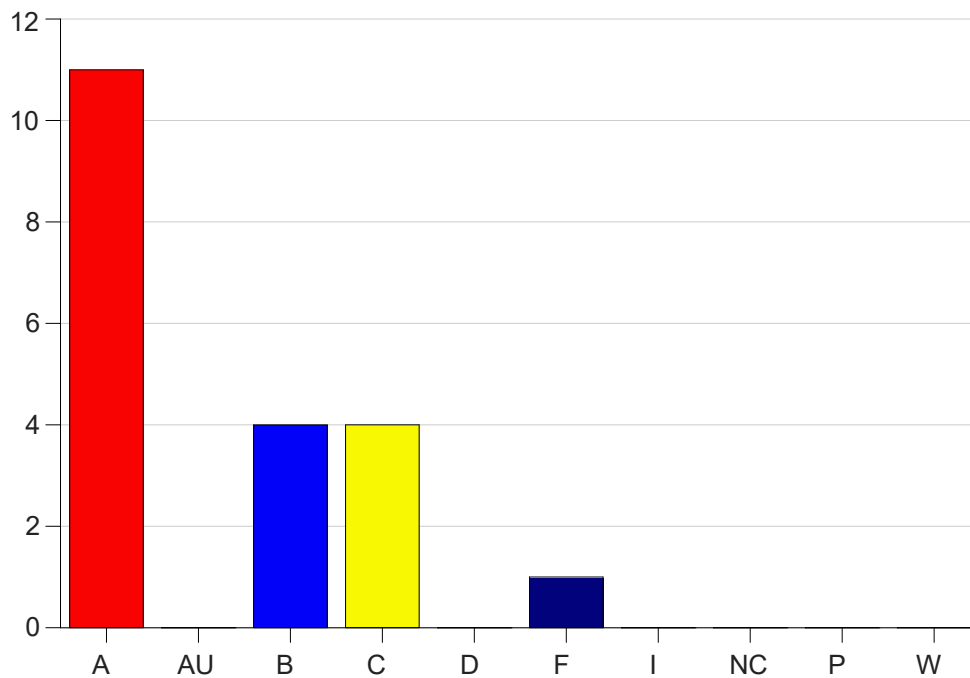

Louisiana State University Eunice

Grade Distribution by Course

2021 Spring Semester

May 12, 2021
11:58:17 AM

Course Work Course Number: CSC 2255

Course Work Count - All		A	AU	B	C	D	F	I	NC	P	W	Total
25	Cooper,L	11	0	4	4	0	1	0	0	0	0	20
Total		11	0	4	4	0	1	0	0	0	0	20