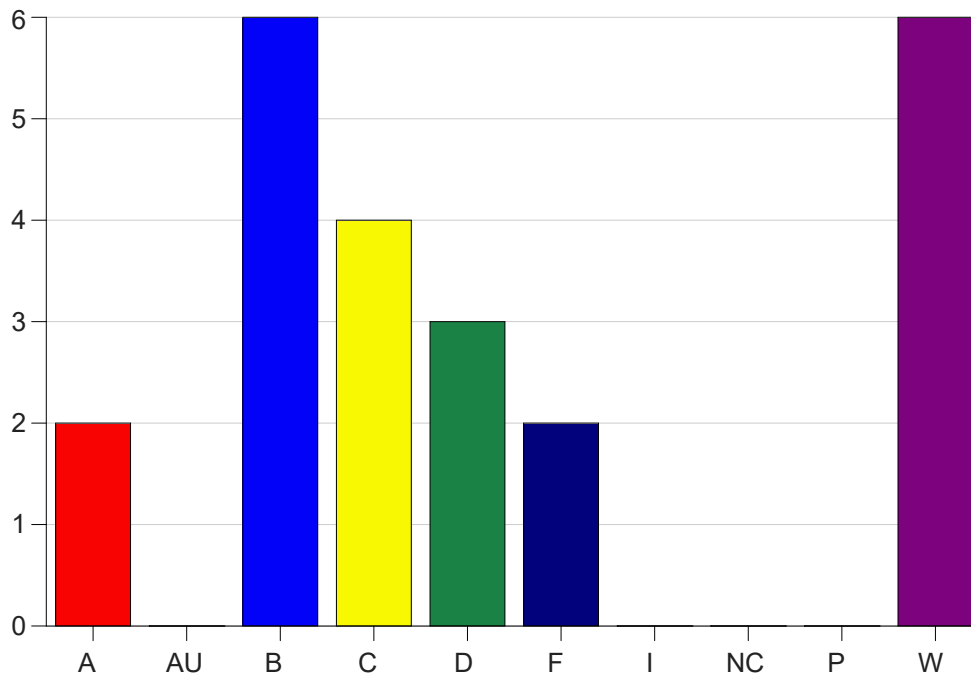

Louisiana State University Eunice

Grade Distribution by Course

2021 Spring Semester

May 12, 2021
11:58:17 AM

Course Work Course Number: ECON2000

Course Work Count - All		A	AU	B	C	D	F	I	NC	P	W	Total
25	Bergan, N	1	0	5	4	3	1	0	0	0	5	19
C1	Bergan, N	1	0	1	0	0	1	0	0	0	1	4
Total		2	0	6	4	3	2	0	0	0	6	23