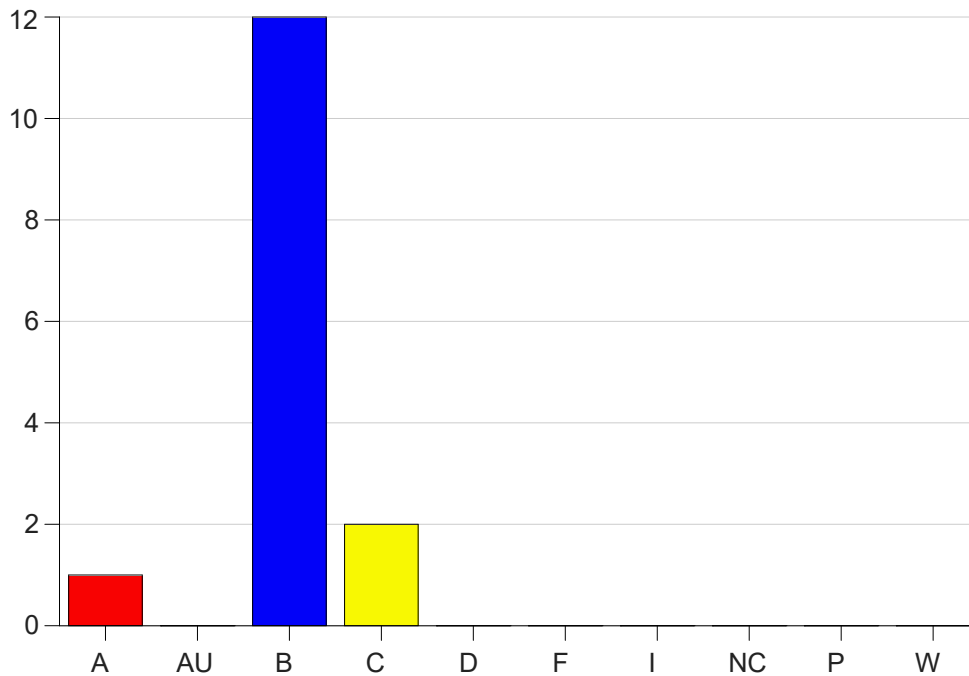

Louisiana State University Eunice

Grade Distribution by Course

2021 Spring Semester

May 12, 2021
11:58:17 AM

Course Work Course Number: NURS2432

Course Work Count - All		A	AU	B	C	D	F	I	NC	P	W	Total
25	Moore, B	1	0	12	2	0	0	0	0	0	0	15
Total		1	0	12	2	0	0	0	0	0	0	15