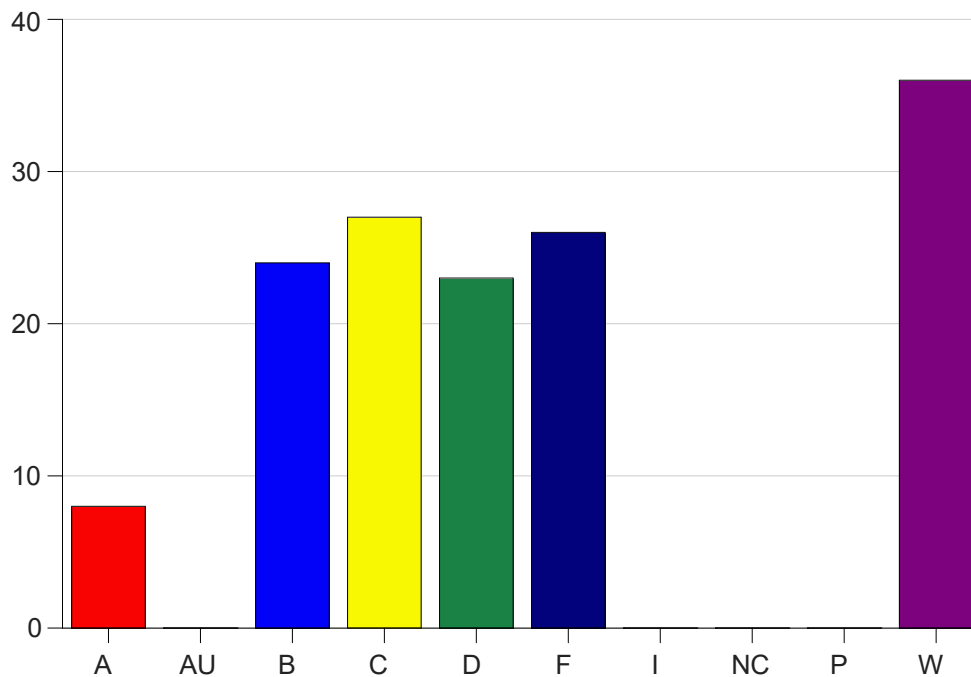

Louisiana State University Eunice

Grade Distribution by Course

2021 Spring Semester

May 12, 2021
11:58:17 AM

Course Work Course Number: MATH1015

Course Work Count - All		A	AU	B	C	D	F	I	NC	P	W	Total
05	ThibodeauJ	2	0	3	4	9	4	0	0	0	7	29
25	Dunlap,A	2	0	3	6	7	6	0	0	0	10	34
80	Henry, H	1	0	5	6	2	4	0	0	0	4	22
81	ThibodeauJ	1	0	6	8	3	6	0	0	0	4	28
C1	Parrino,G	2	0	7	3	2	6	0	0	0	11	31
Total		8	0	24	27	23	26	0	0	0	36	144