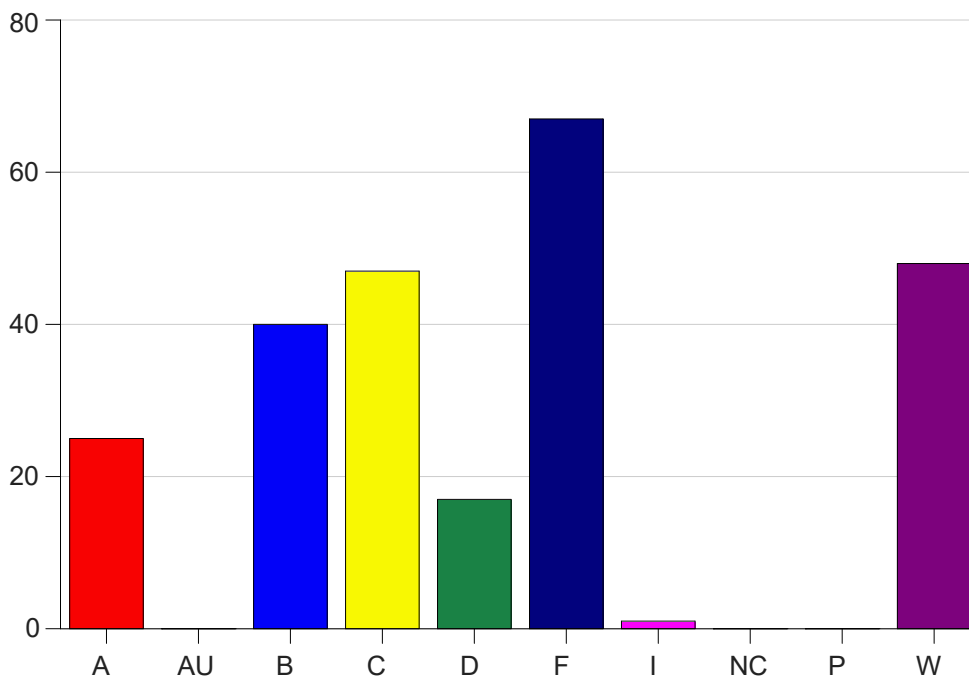

Louisiana State University Eunice

Grade Distribution by Course

2021 Spring Semester

May 12, 2021
11:58:17 AM

Course Work Course Number: MATH0015

Course Work Count - All		A	AU	B	C	D	F	I	NC	P	W	Total
01	Christia,R	1	0	6	7	3	7	0	0	0	6	30
03	Christia,R	1	0	1	3	1	7	0	0	0	2	15
04	Parrino,G	2	0	0	2	1	3	0	0	0	6	14
25	Vidrine, E	7	0	5	8	2	4	0	0	0	4	30
26	ThibodeauJ	2	0	2	3	3	11	0	0	0	6	27
27	Christia,R	0	0	2	4	0	13	0	0	0	7	26
81	ThibodeauJ	2	0	2	2	1	2	0	0	0	1	10
82	ThibodeauJ	1	0	5	3	1	2	0	0	0	3	15
83	Vidrine, J	1	0	3	3	2	3	0	0	0	1	13
84	Vidrine, J	4	0	3	4	1	2	1	0	0	4	19
85	Vidrine, E	2	0	6	3	1	4	0	0	0	3	19
86	Fowler,P	1	0	0	1	0	0	0	0	0	1	3
C6	Semones, G	1	0	5	4	1	9	0	0	0	4	24
Total		25	0	40	47	17	67	1	0	0	48	245