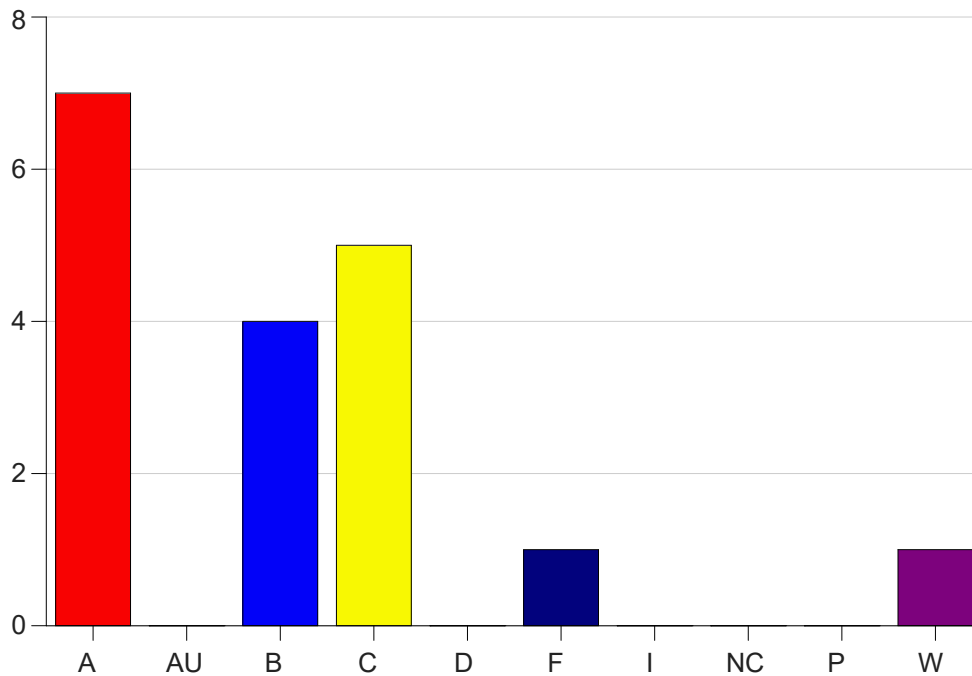

Louisiana State University Eunice

Grade Distribution by Course

2021 Spring Semester

May 12, 2021
11:58:17 AM

Course Work Course Number: ALLH2625

Course Work Count - All		A	AU	B	C	D	F	I	NC	P	W	Total
25	Massy,J	7	0	4	5	0	1	0	0	0	1	18
Total		7	0	4	5	0	1	0	0	0	1	18