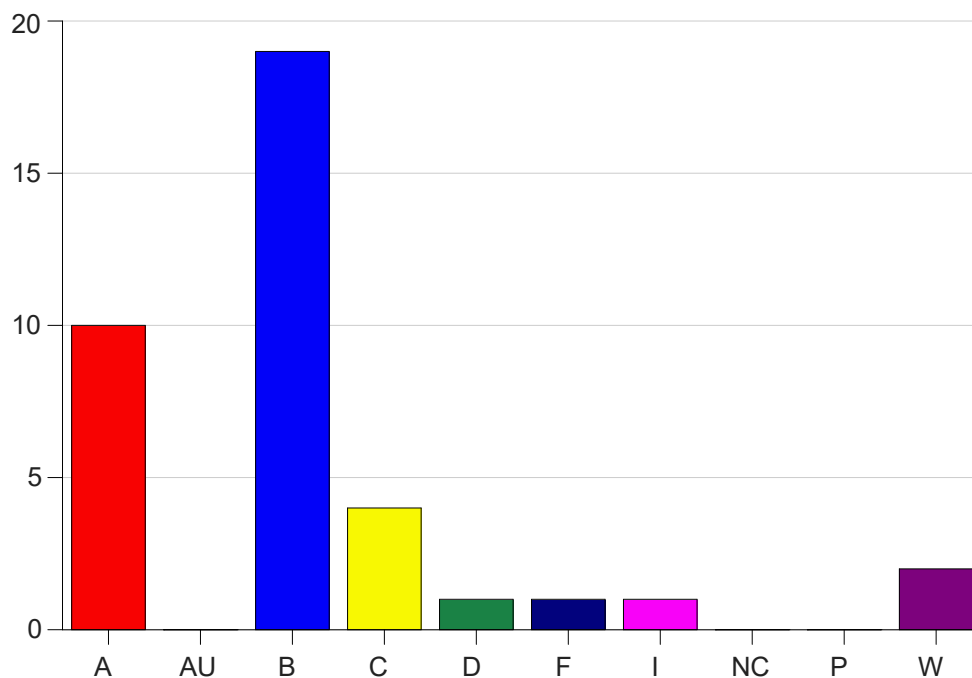

Louisiana State University Eunice

Grade Distribution by Course

2021 Spring Semester

May 12, 2021
11:58:17 AM

Course Work Course Number: ENVS1126

Course Work Count - All		A	AU	B	C	D	F	I	NC	P	W	Total
25	Jariel,D	10	0	19	4	1	1	1	0	0	2	38
Total		10	0	19	4	1	1	1	0	0	2	38