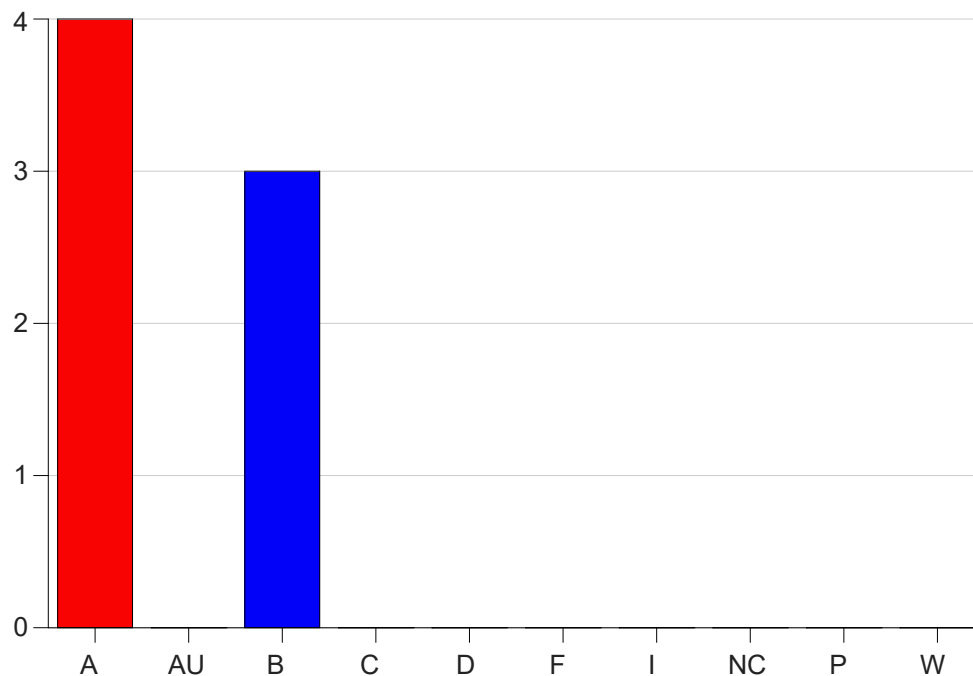

Louisiana State University Eunice

Grade Distribution by Course

2021 Spring Semester

May 12, 2021
11:58:17 AM

Course Work Course Number: CSC 2265

Course Work Count - All		A	AU	B	C	D	F	I	NC	P	W	Total
01	Seeder, L	4	0	3	0	0	0	0	0	0	0	7
Total		4	0	3	0	0	0	0	0	0	0	7