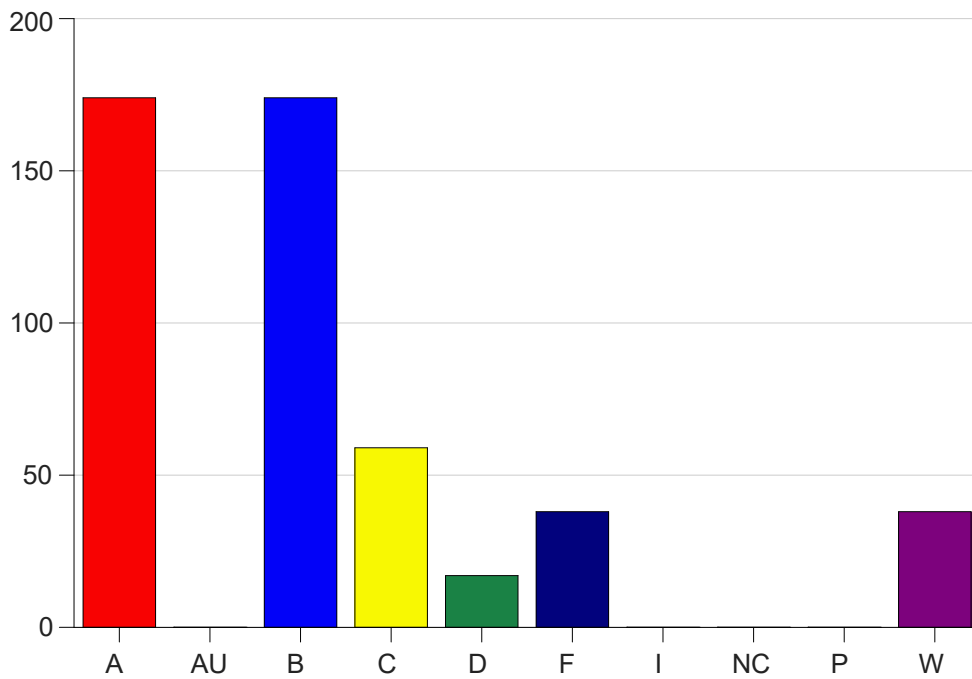

Louisiana State University Eunice

Grade Distribution by Course

2021 Spring Semester

May 12, 2021
11:58:17 AM