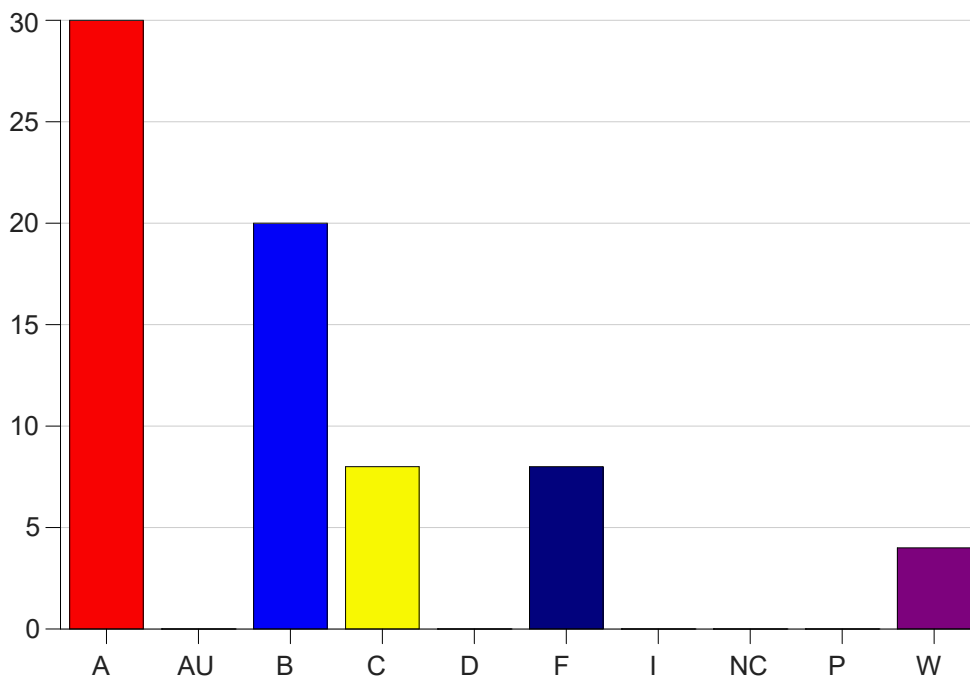

Louisiana State University Eunice

Grade Distribution by Course

2021 Spring Semester

May 12, 2021
11:58:17 AM

Course Work Course Number: HIST2071

Course Work Count - All		A	AU	B	C	D	F	I	NC	P	W	Total
01	Baltakis,A	1	0	18	6	0	5	0	0	0	4	34
25	Sellers,W	29	0	2	2	0	3	0	0	0	0	36
Total		30	0	20	8	0	8	0	0	0	4	70