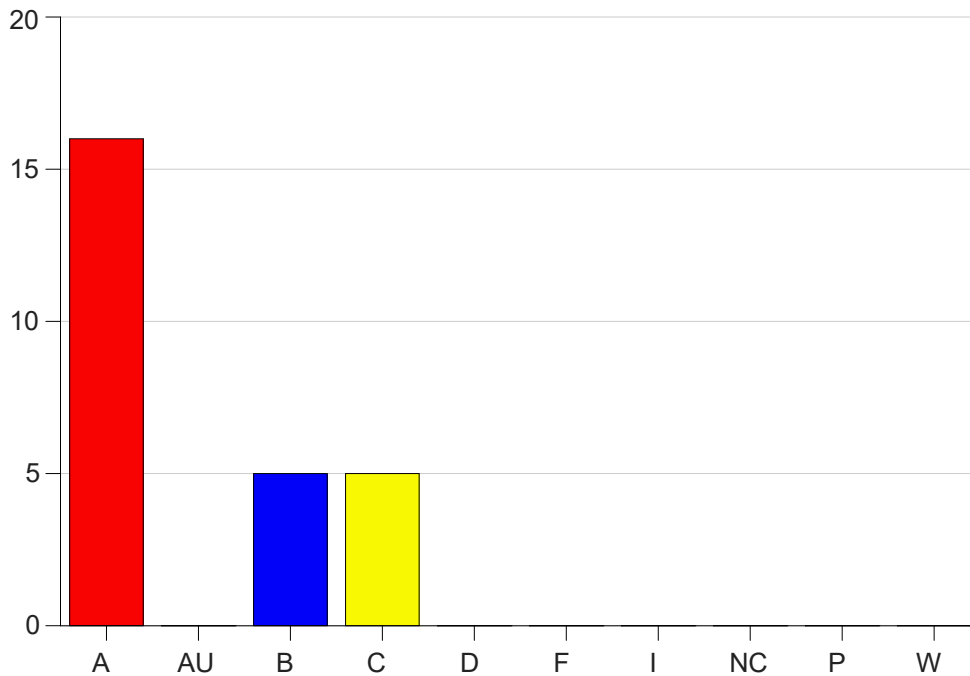

Louisiana State University Eunice

Grade Distribution by Course

2021 Spring Semester

May 12, 2021
11:58:17 AM

Course Work Course Number: RADT2038

Course Work Count - All		A	AU	B	C	D	F	I	NC	P	W	Total
25	Lavigne,C	16	0	5	5	0	0	0	0	0	0	26
Total		16	0	5	5	0	0	0	0	0	0	26