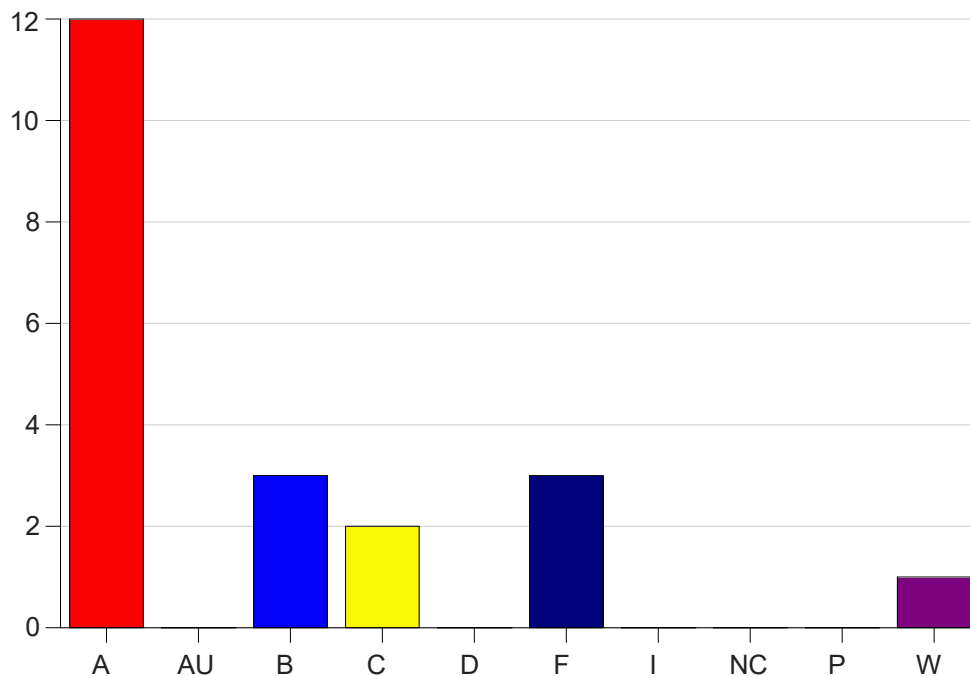

Louisiana State University Eunice

Grade Distribution by Course

2021 Spring Semester

May 12, 2021
11:58:17 AM

Course Work Course Number: CJ 2131

Course Work Count - All		A	AU	B	C	D	F	I	NC	P	W	Total
C1	DeCecca,J	12	0	3	2	0	3	0	0	0	1	21
Total		12	0	3	2	0	3	0	0	0	1	21