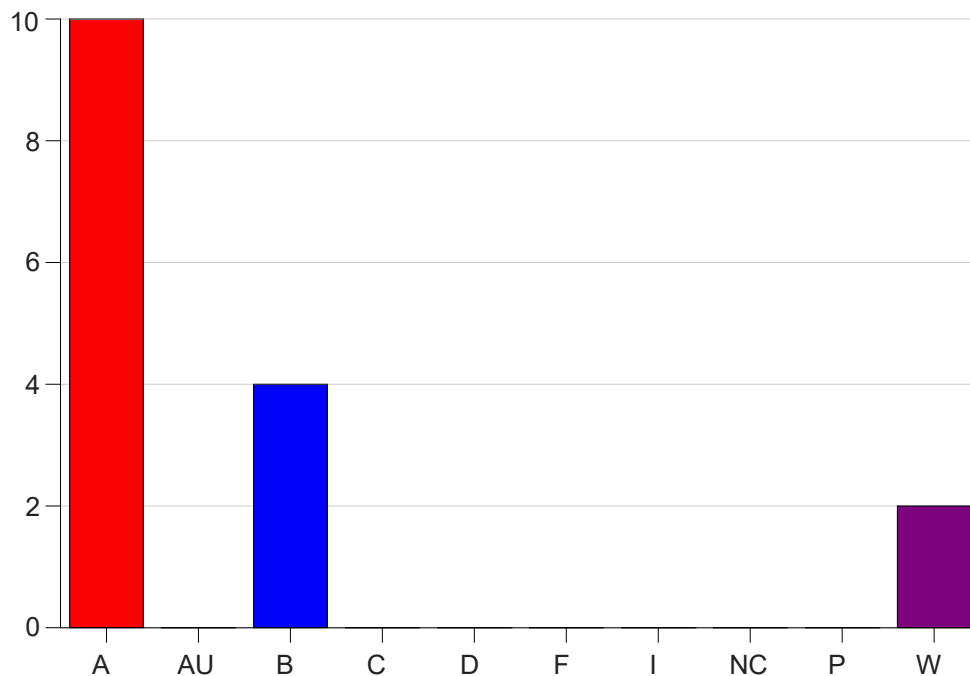

Louisiana State University Eunice

Grade Distribution by Course

2021 Spring Semester

May 12, 2021
11:58:17 AM

Course Work Course Number: MKTG2999

Course Work Count - All		A	AU	B	C	D	F	I	NC	P	W	Total
25	Reed, D	10	0	4	0	0	0	0	0	0	2	16
Total		10	0	4	0	0	0	0	0	0	2	16