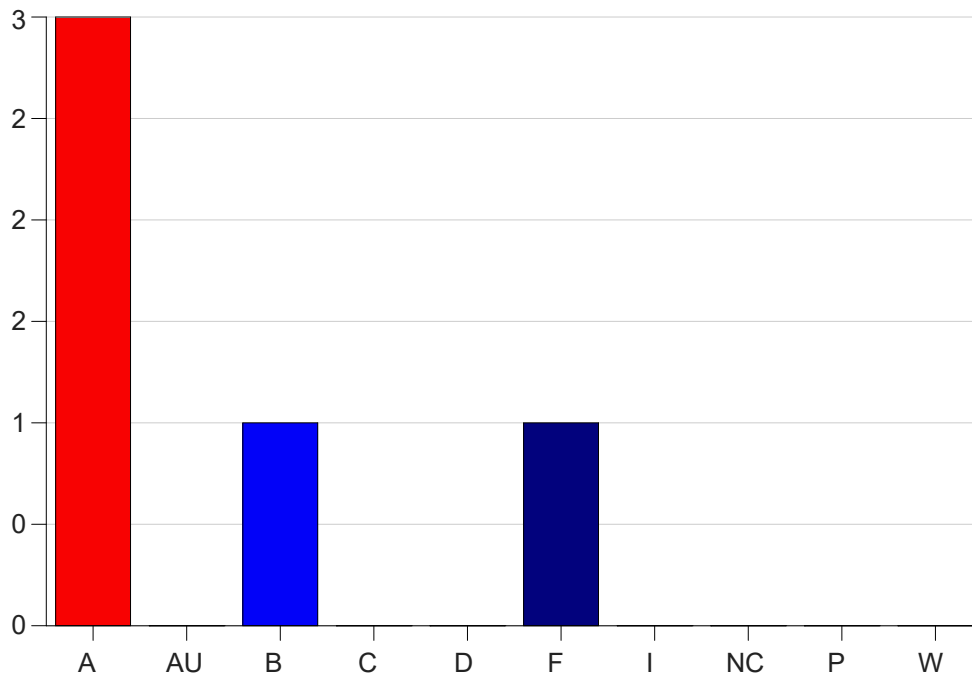

Louisiana State University Eunice

Grade Distribution by Course

2021 Spring Semester

May 12, 2021
11:58:17 AM

Course Work Course Number: EDCI2027

Course Work Count - All		A	AU	B	C	D	F	I	NC	P	W	Total
73	Leslie,M	3	0	1	0	0	1	0	0	0	0	5
Total		3	0	1	0	0	1	0	0	0	0	5