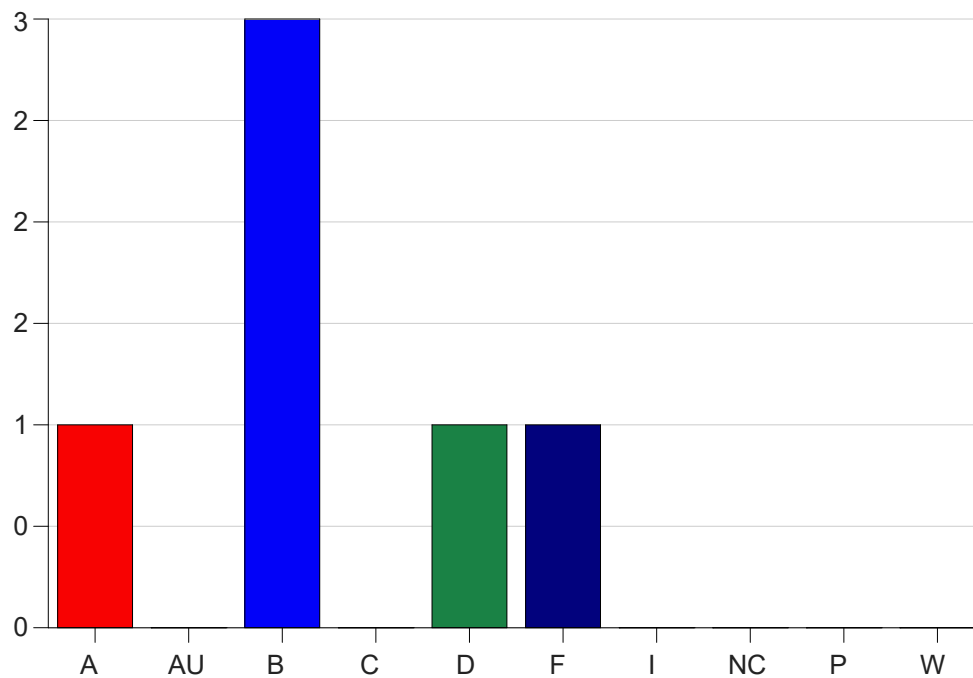

Louisiana State University Eunice

Grade Distribution by Course

2021 Spring Semester

May 12, 2021
11:58:17 AM

Course Work Course Number: CSC 2330

Course Work Count - All		A	AU	B	C	D	F	I	NC	P	W	Total
01	Seeder, L	1	0	3	0	1	1	0	0	0	0	6
Total		1	0	3	0	1	1	0	0	0	0	6