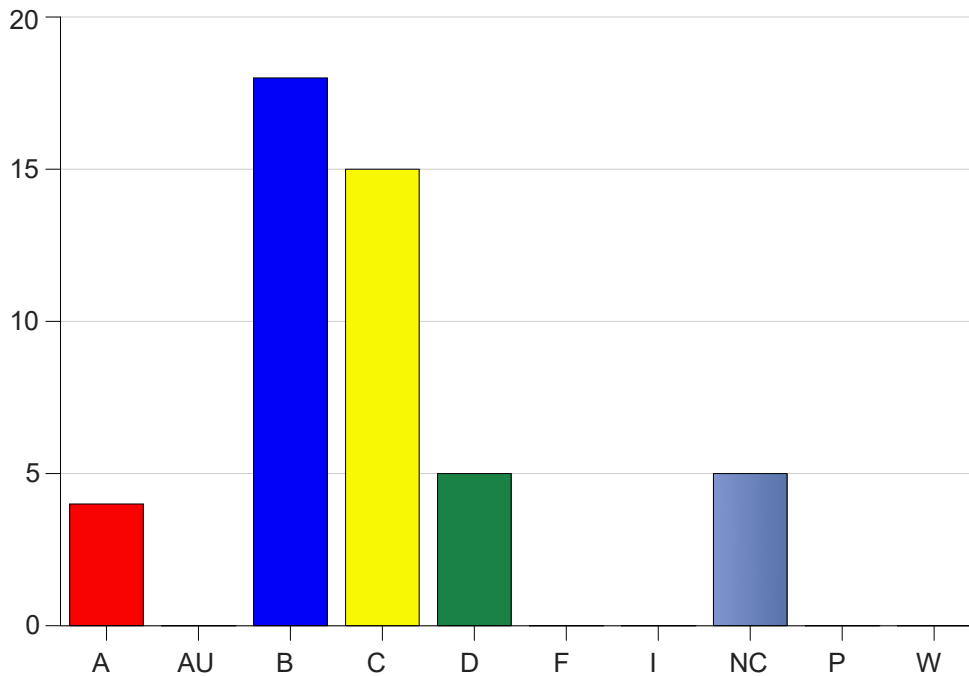

Louisiana State University Eunice

Grade Distribution by Course

2021 Spring Semester

May 12, 2021
11:58:17 AM

Course Work Course Number: NURS1230

Course Work Count - All		A	AU	B	C	D	F	I	NC	P	W	Total
01	Batiste,B	4	0	18	15	5	0	0	5	0	0	47
Total		4	0	18	15	5	0	0	5	0	0	47