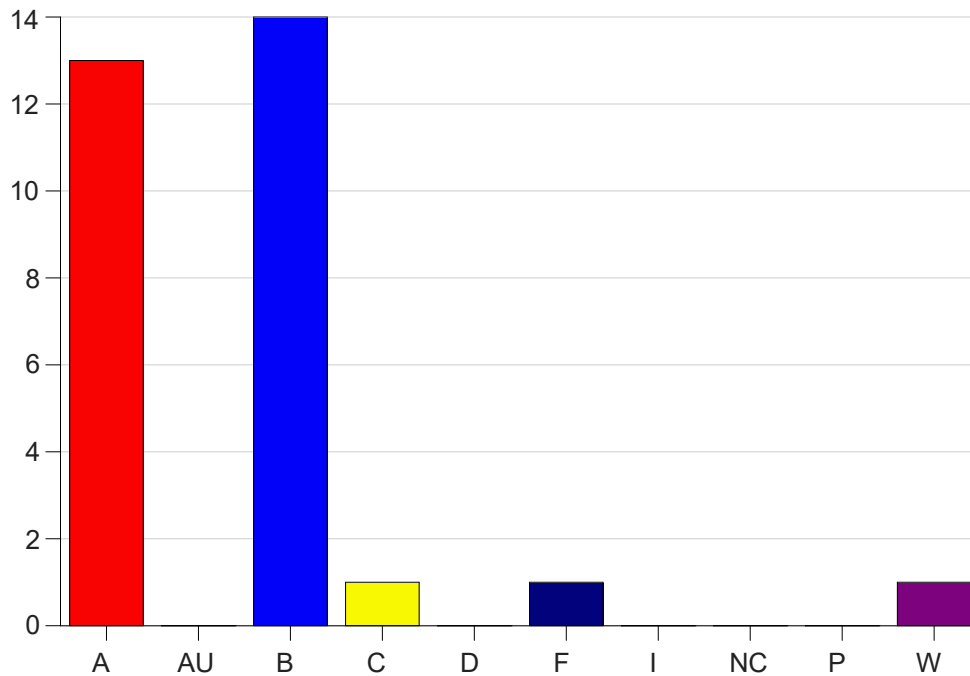

Louisiana State University Eunice

Grade Distribution by Course

2021 Spring Semester

May 12, 2021
11:58:17 AM

Course Work Course Number: ENGL2025

Course Work Count - All		A	AU	B	C	D	F	I	NC	P	W	Total
01	Langlois,D	13	0	14	1	0	1	0	0	0	1	30
Total		13	0	14	1	0	1	0	0	0	1	30