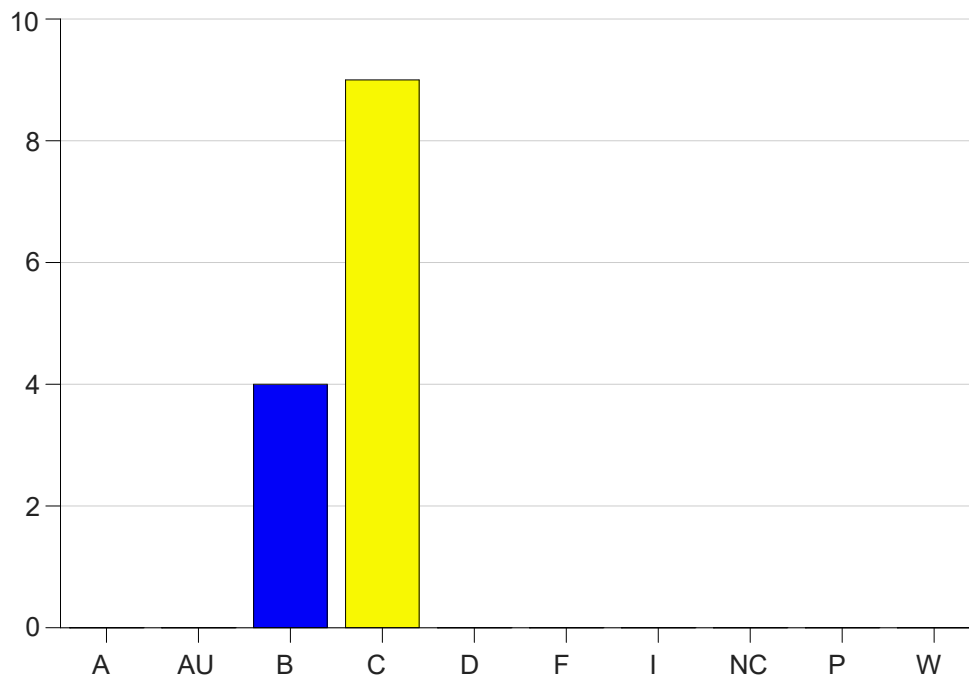

Louisiana State University Eunice

Grade Distribution by Course

2021 Spring Semester

May 12, 2021
11:58:17 AM

Course Work Course Number: RC 2015

Course Work Count - All		A	AU	B	C	D	F	I	NC	P	W	Total
01	Warner,K	0	0	4	9	0	0	0	0	0	0	13
Total		0	0	4	9	0	0	0	0	0	0	13