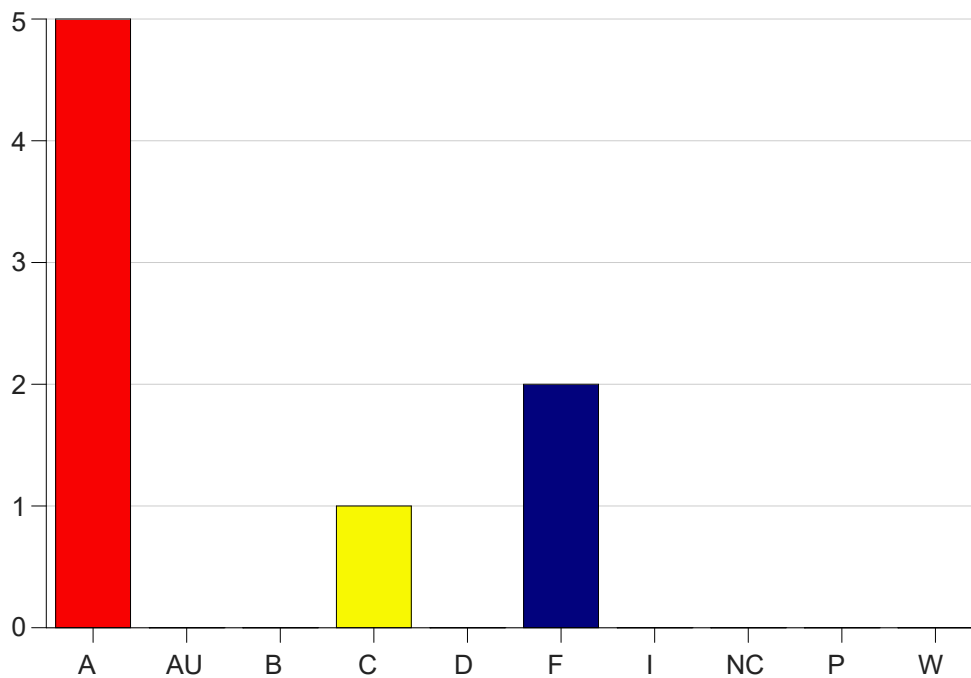

Louisiana State University Eunice

Grade Distribution by Course

2021 Spring Semester

May 12, 2021
11:58:17 AM

Course Work Course Number: PBSA2510

Course Work Count - All		A	AU	B	C	D	F	I	NC	P	W	Total
C6	Hally,R	5	0	0	1	0	2	0	0	0	0	8
Total		5	0	0	1	0	2	0	0	0	0	8