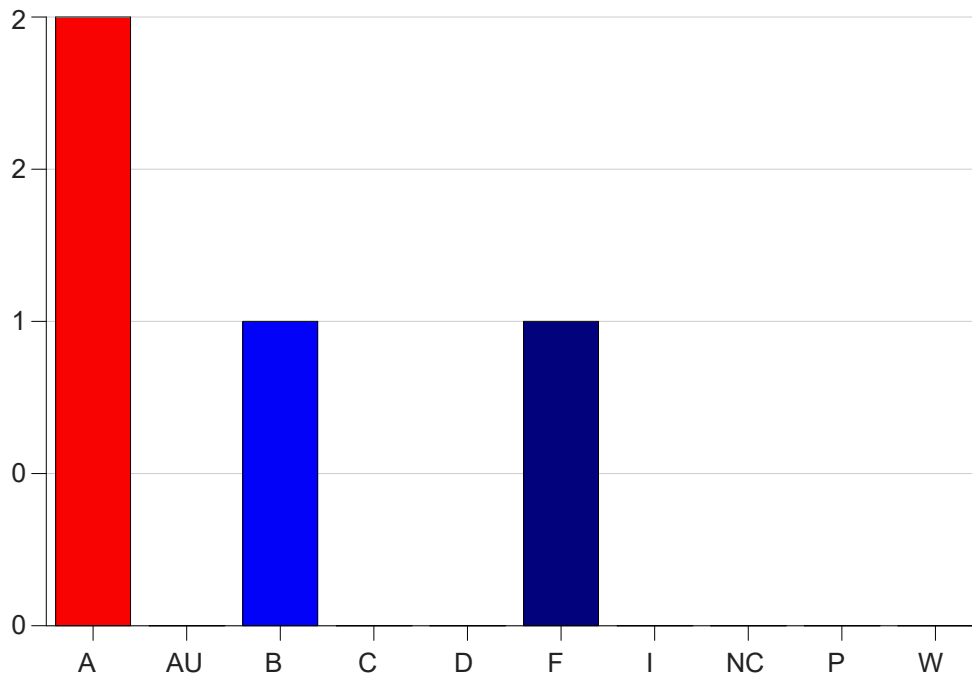

Louisiana State University Eunice

Grade Distribution by Course

2021 Spring Semester

May 12, 2021
11:58:17 AM

Course Work Course Number: EDCI2028

Course Work Count - All		A	AU	B	C	D	F	I	NC	P	W	Total
25	Graud,A	2	0	1	0	0	1	0	0	0	0	4
Total		2	0	1	0	0	1	0	0	0	0	4