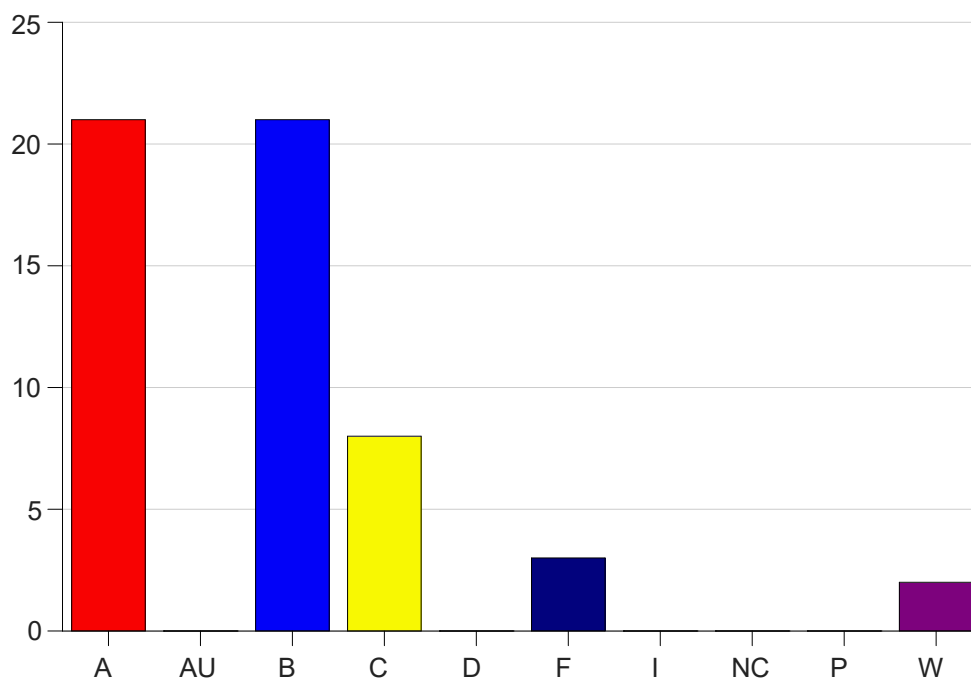

Louisiana State University Eunice

Grade Distribution by Course

2021 Spring Semester

May 12, 2021
11:58:17 AM

Course Work Course Number: ENGL2072

Course Work Count - All		A	AU	B	C	D	F	I	NC	P	W	Total
C6	Fontenot,B	10	0	10	6	0	3	0	0	0	2	31
D1	Fontenot,B	11	0	11	2	0	0	0	0	0	0	24
Total		21	0	21	8	0	3	0	0	0	2	55