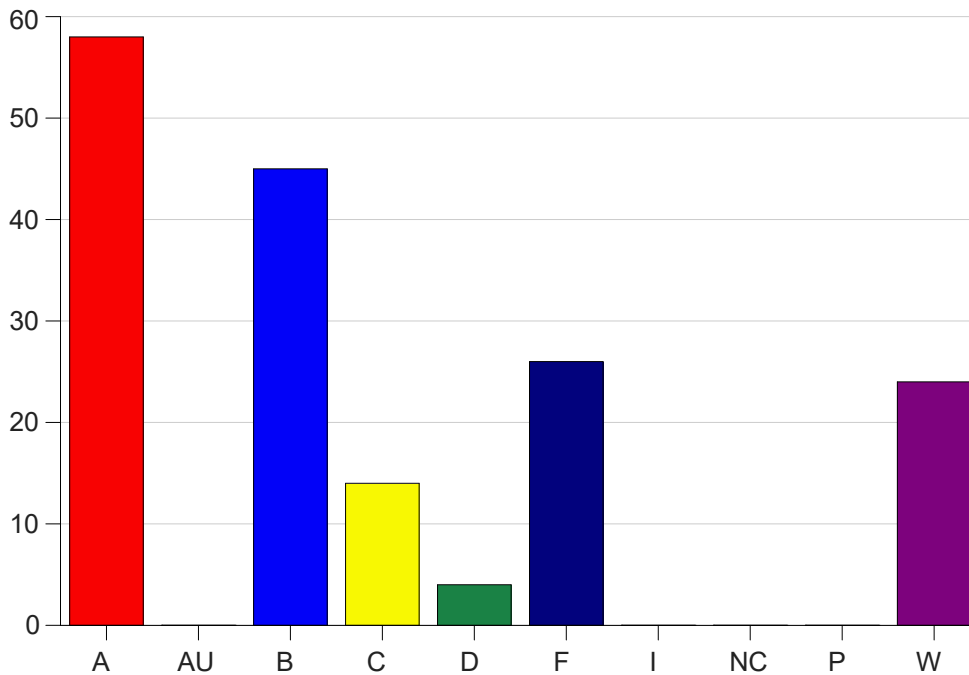

Louisiana State University Eunice

Grade Distribution by Course

2021 Spring Semester

May 12, 2021
11:58:17 AM

Course Work Course Number: CMST1061

Course Work Count - All		A	AU	B	C	D	F	I	NC	P	W	Total
02	Rockenschu	3	0	11	1	2	4	0	0	0	4	25
25	Stevens,B	7	0	13	4	0	5	0	0	0	1	30
26	Walker, B	14	0	3	3	0	2	0	0	0	7	29
27	Walker, B	3	0	9	3	1	5	0	0	0	6	27
C6	Walker, B	11	0	6	1	1	7	0	0	0	3	29
L1	Walker, B	20	0	3	2	0	3	0	0	0	3	31
Total		58	0	45	14	4	26	0	0	0	24	171