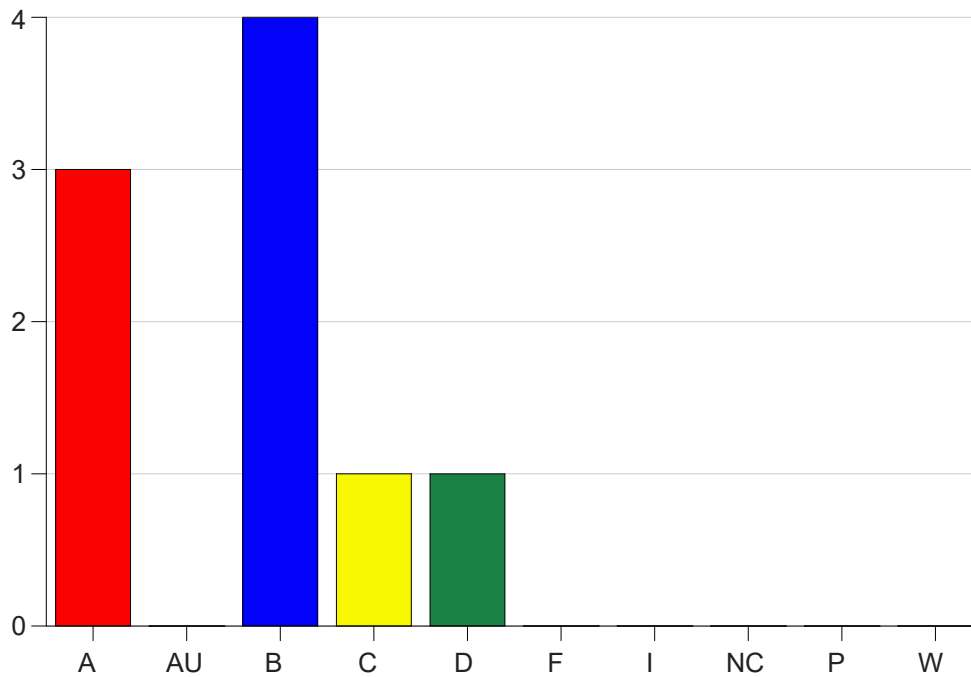

Louisiana State University Eunice

Grade Distribution by Course

2021 Spring Semester

May 12, 2021
11:58:17 AM

Course Work Course Number: MATH1550

Course Work Count - All		A	AU	B	C	D	F	I	NC	P	W	Total
01	Jean, J	2	0	3	1	1	0	0	0	0	0	7
D1	Sonnier,R	1	0	1	0	0	0	0	0	0	0	2
Total		3	0	4	1	1	0	0	0	0	0	9