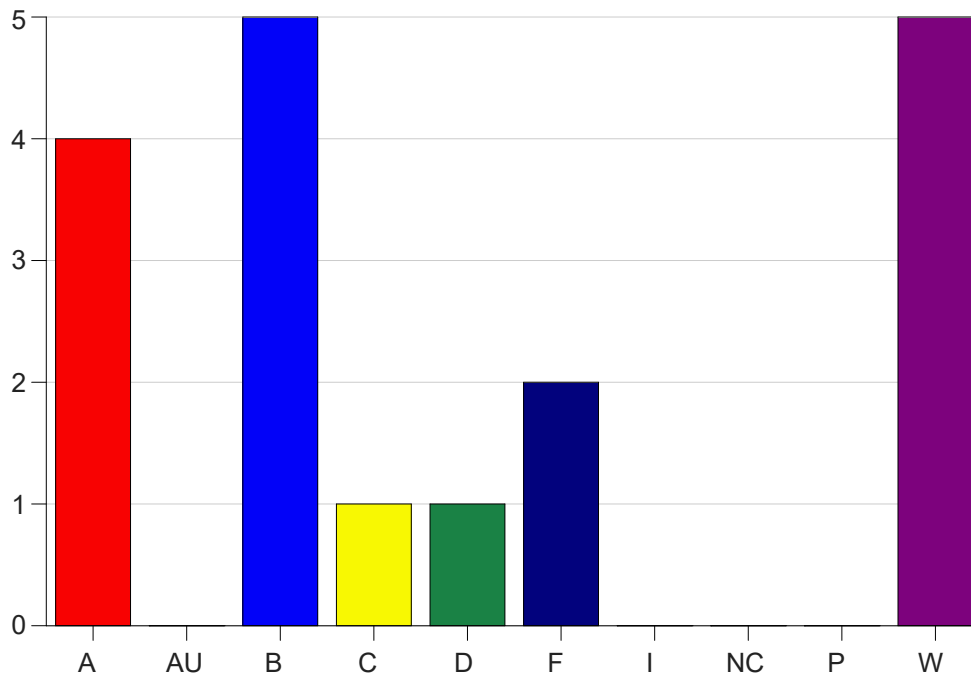

Louisiana State University Eunice

Grade Distribution by Course

2021 Spring Semester

May 12, 2021
11:58:17 AM

Course Work Course Number: PHSC1001

Course Work Count - All		A	AU	B	C	D	F	I	NC	P	W	Total
01	Zandipou,H	4	0	5	1	1	2	0	0	0	5	18
Total		4	0	5	1	1	2	0	0	0	5	18