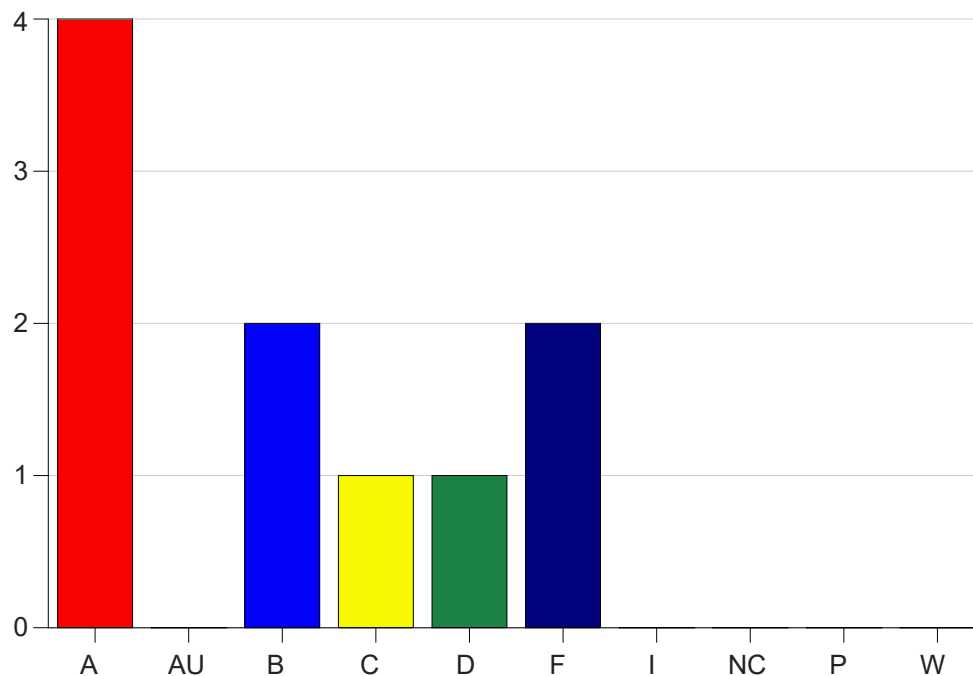

Louisiana State University Eunice

Grade Distribution by Course

2021 Spring Semester

May 12, 2021
11:58:17 AM

Course Work Course Number: FSCI2151

Course Work Count - All		A	AU	B	C	D	F	I	NC	P	W	Total
C6	Elg, C	4	0	2	1	1	2	0	0	0	0	10
Total		4	0	2	1	1	2	0	0	0	0	10