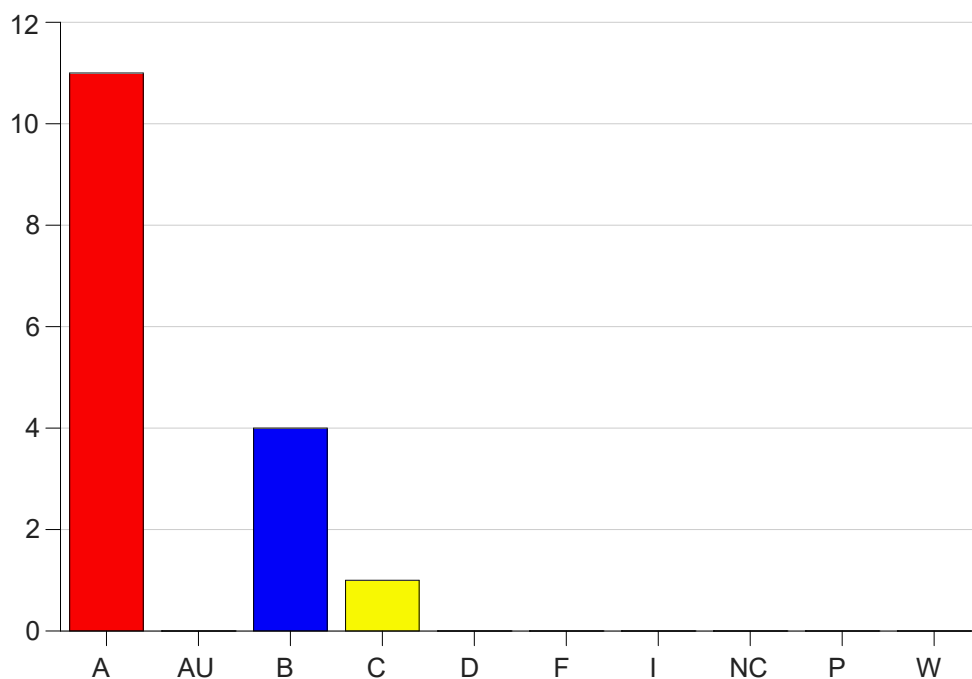

Louisiana State University Eunice

Grade Distribution by Course

2021 Spring Semester

May 12, 2021
11:58:17 AM

Course Work Course Number: CHEM1212

Course Work Count - All		A	AU	B	C	D	F	I	NC	P	W	Total
91	Rai,P	1	0	1	0	0	0	0	0	0	0	2
93	Borill, B	10	0	3	1	0	0	0	0	0	0	14
Total		11	0	4	1	0	0	0	0	0	0	16