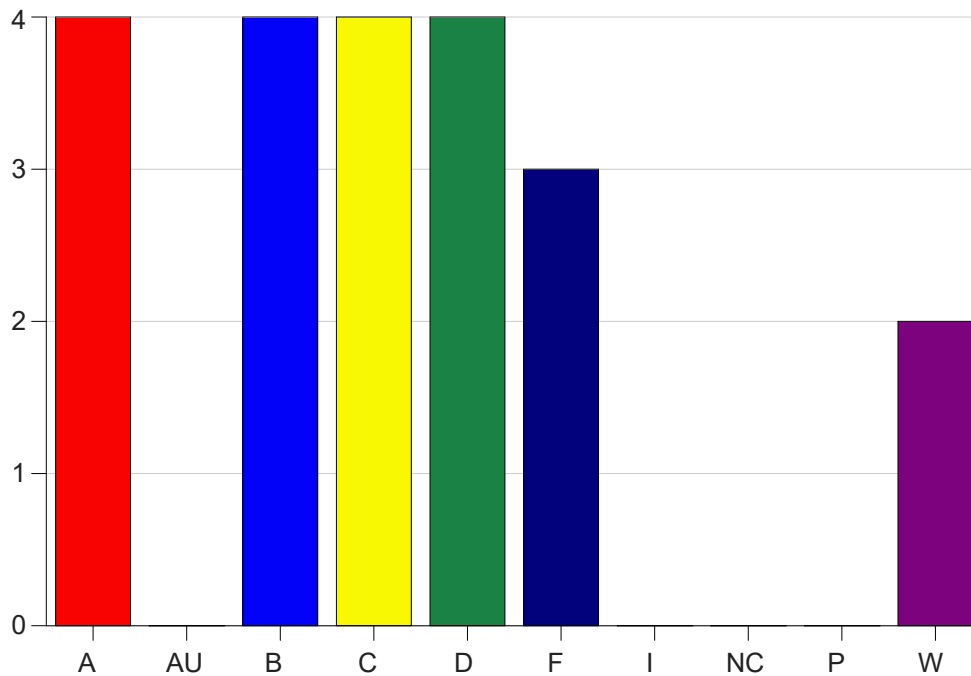

Louisiana State University Eunice

Grade Distribution by Course

2021 Spring Semester

May 12, 2021
11:58:17 AM

Course Work Course Number: PSYC2060

Course Work Count - All		A	AU	B	C	D	F	I	NC	P	W	Total
01	Trant,T	4	0	4	4	4	3	0	0	0	2	21
Total		4	0	4	4	4	3	0	0	0	2	21