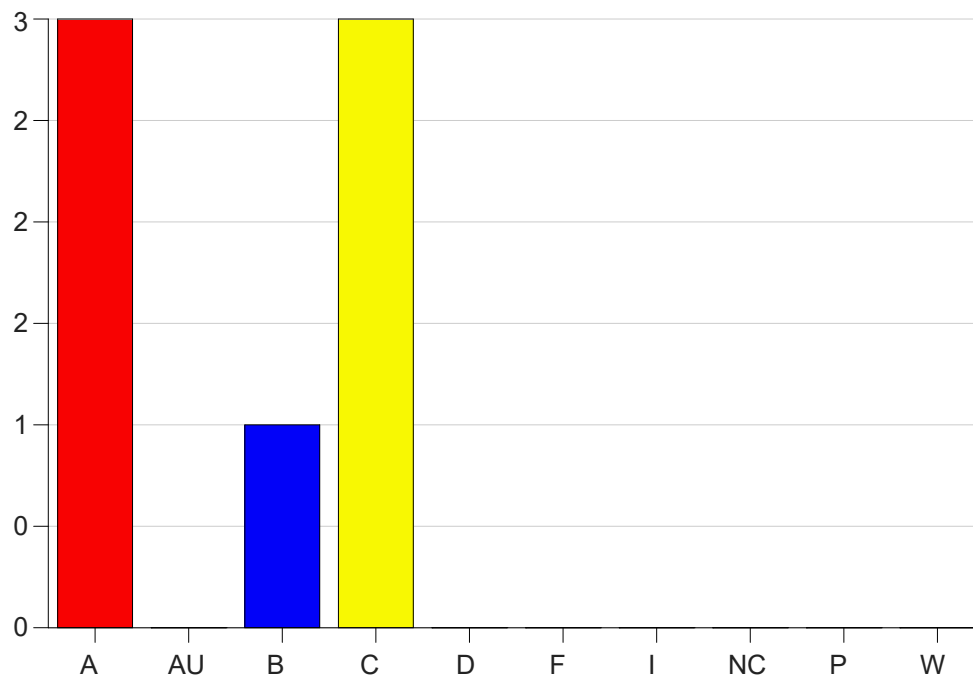

Louisiana State University Eunice

Grade Distribution by Course

2021 Spring Semester

May 12, 2021
11:58:17 AM

Course Work Course Number: ART 1011

Course Work Count - All		A	AU	B	C	D	F	I	NC	P	W	Total
01	Guilbeau,M	3	0	1	3	0	0	0	0	0	0	7
Total		3	0	1	3	0	0	0	0	0	0	7