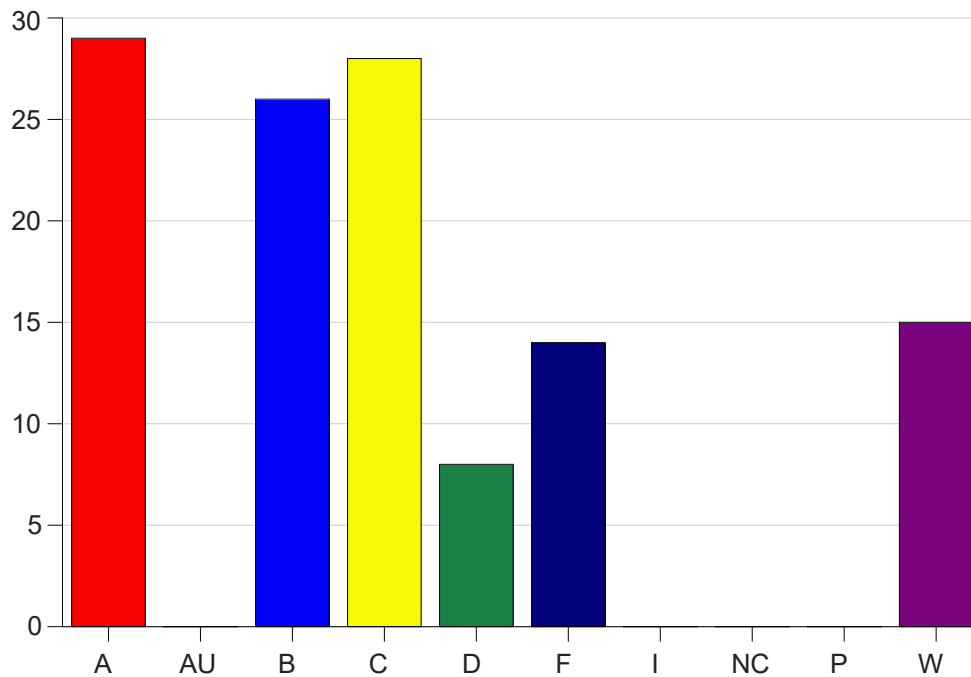

Louisiana State University Eunice

Grade Distribution by Course

2021 Spring Semester

May 12, 2021
11:58:17 AM

Course Work Course Number: BIOL1002

Course Work Count - All		A	AU	B	C	D	F	I	NC	P	W	Total
01	Jariel,D	10	0	11	6	1	1	0	0	0	3	32
25	RobichauxS	9	0	7	10	1	2	0	0	0	1	30
26	FontenotJe	3	0	6	3	1	7	0	0	0	9	29
C6	Jariel,D	7	0	2	9	5	4	0	0	0	2	29
Total		29	0	26	28	8	14	0	0	0	15	120