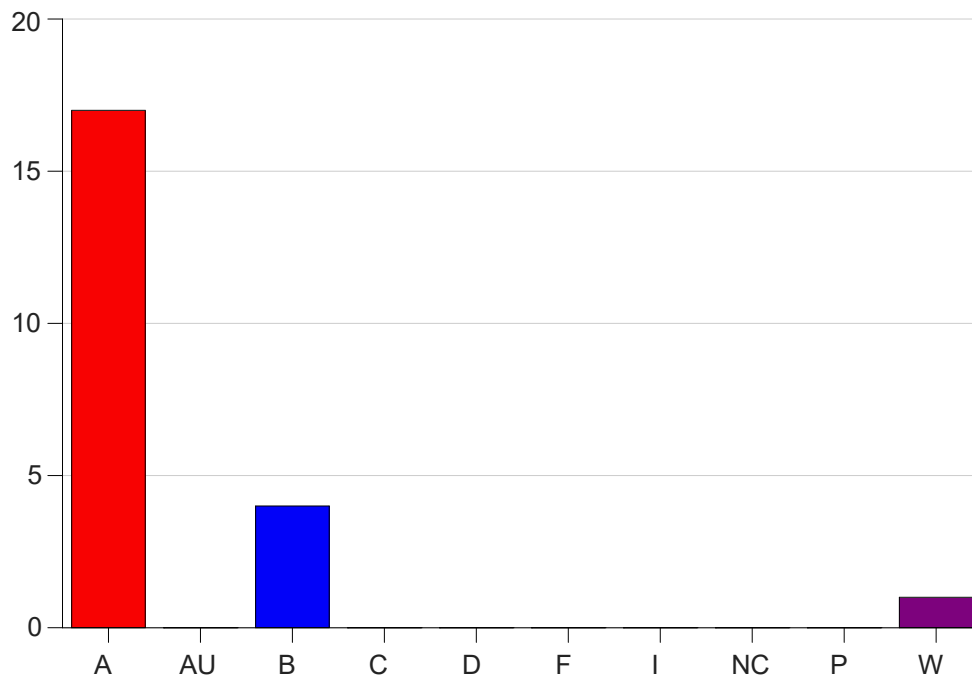

Louisiana State University Eunice

Grade Distribution by Course

2021 Spring Semester

May 12, 2021
11:58:17 AM

Course Work Course Number: CSC 2260

Course Work Count - All		A	AU	B	C	D	F	I	NC	P	W	Total
01	Seeder, L	17	0	4	0	0	0	0	0	0	1	22
Total		17	0	4	0	0	0	0	0	0	1	22