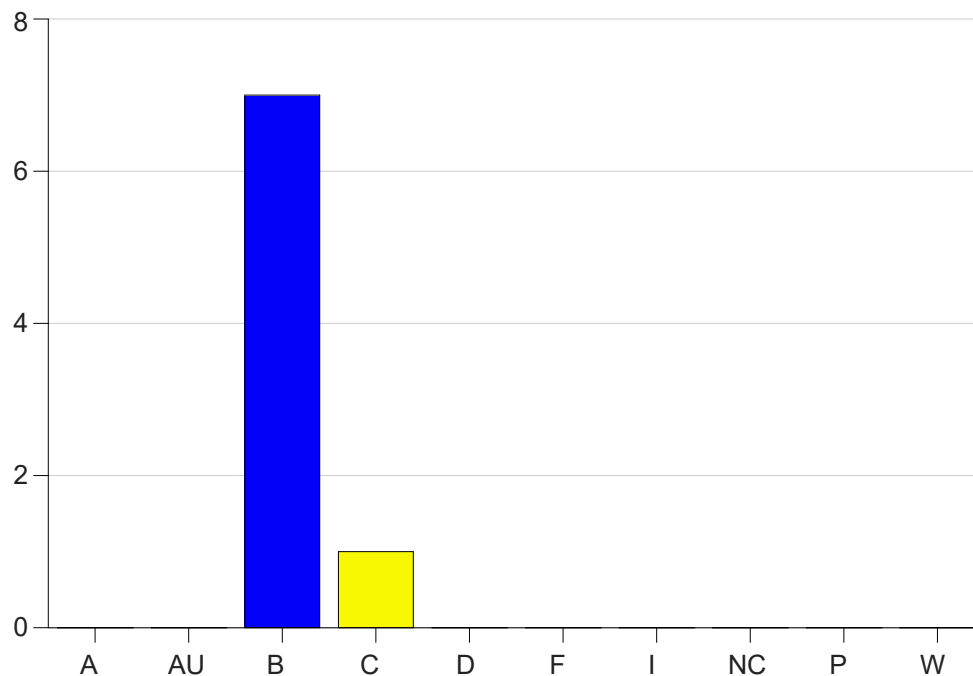

Louisiana State University Eunice

Grade Distribution by Course

2021 Spring Semester

May 12, 2021
11:58:17 AM

Course Work Course Number: NURS2550

Course Work Count - All		A	AU	B	C	D	F	I	NC	P	W	Total
01	LaFleur,L	0	0	7	1	0	0	0	0	0	0	8
Total		0	0	7	1	0	0	0	0	0	0	8