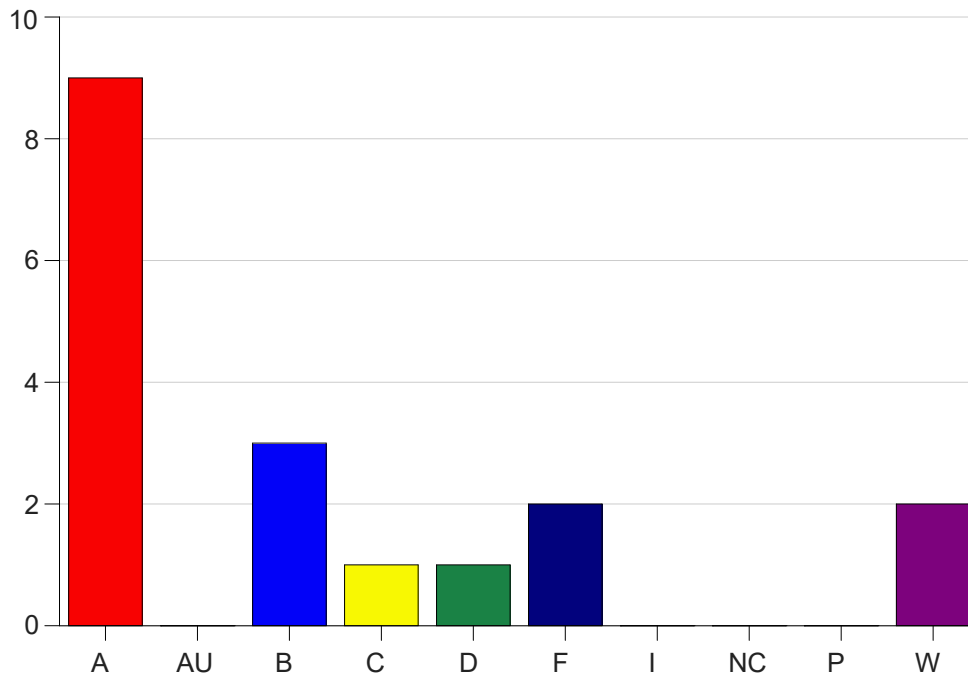

Louisiana State University Eunice

Grade Distribution by Course

2021 Spring Semester

May 12, 2021
11:58:17 AM

Course Work Course Number: CSC 2250

Course Work Count - All		A	AU	B	C	D	F	I	NC	P	W	Total
01	Seeder, L	9	0	3	1	1	2	0	0	0	2	18
Total		9	0	3	1	1	2	0	0	0	2	18