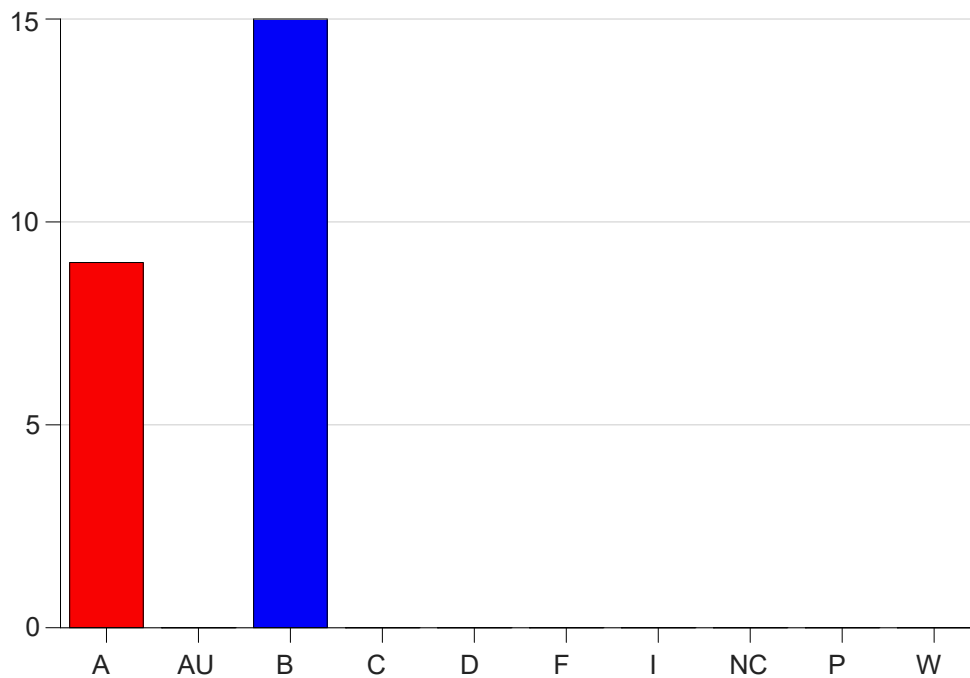

Louisiana State University Eunice

Grade Distribution by Course

2021 Spring Semester

May 12, 2021
11:58:17 AM

Course Work Course Number: RADT1022

Course Work Count - All		A	AU	B	C	D	F	I	NC	P	W	Total
01	Dustin,M	9	0	15	0	0	0	0	0	0	0	24
Total		9	0	15	0	0	0	0	0	0	0	24