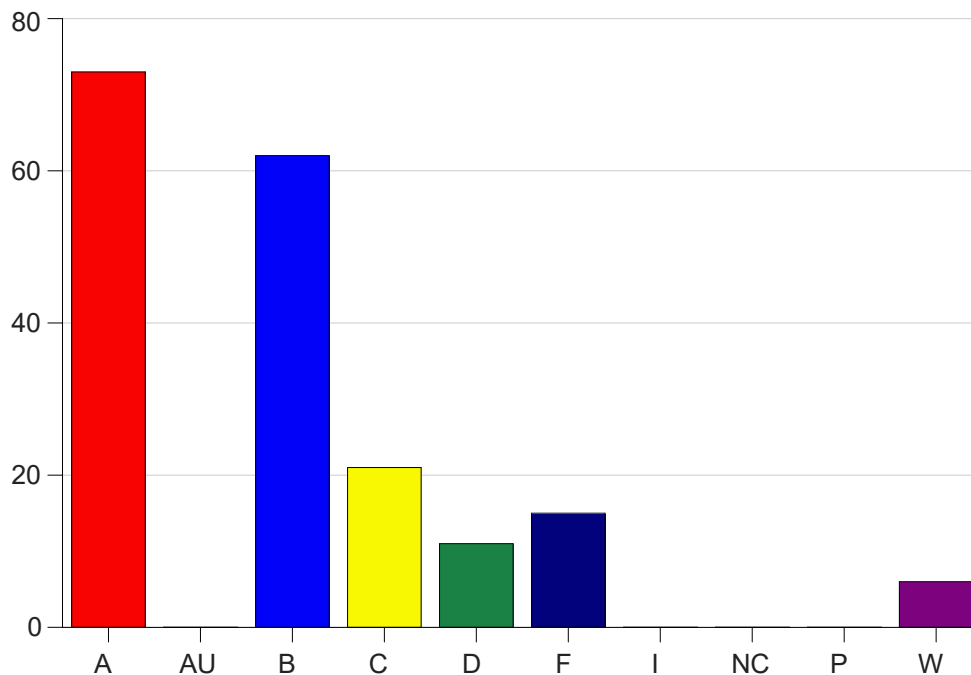

Louisiana State University Eunice

Grade Distribution by Course

2021 Spring Semester

May 12, 2021
11:58:17 AM

Course Work Course Number: MUS 1751

Course Work Count - All		A	AU	B	C	D	F	I	NC	P	W	Total
25	Jones,Clin	23	0	7	3	1	0	0	0	0	1	35
26	Jones,Clin	21	0	9	2	0	2	0	0	0	1	35
27	Jones,Clin	19	0	9	4	1	2	0	0	0	0	35
C1	Locy,R	1	0	21	6	5	4	0	0	0	0	37
C6	Locy,R	1	0	10	6	4	7	0	0	0	4	32
D2	Goldman, L	8	0	6	0	0	0	0	0	0	0	14
Total		73	0	62	21	11	15	0	0	0	6	188