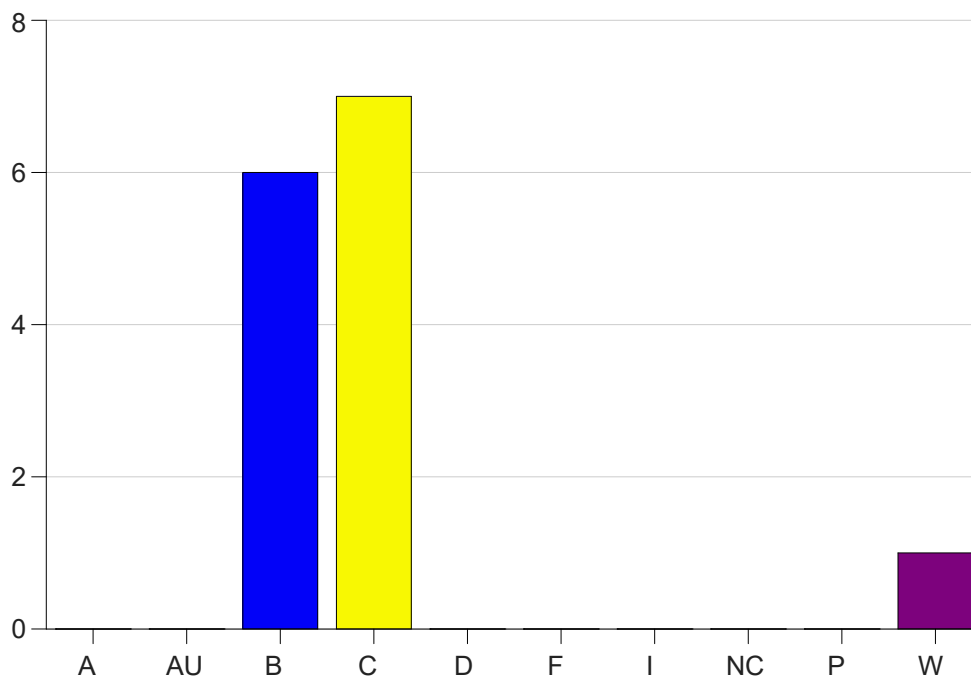

Louisiana State University Eunice

Grade Distribution by Course

2021 Spring Semester

May 12, 2021
11:58:17 AM

Course Work Course Number: SURT2102

Course Work Count - All		A	AU	B	C	D	F	I	NC	P	W	Total
90	Guillory,K	0	0	2	4	0	0	0	0	0	1	7
91	Guillory,K	0	0	4	3	0	0	0	0	0	0	7
Total		0	0	6	7	0	0	0	0	0	1	14