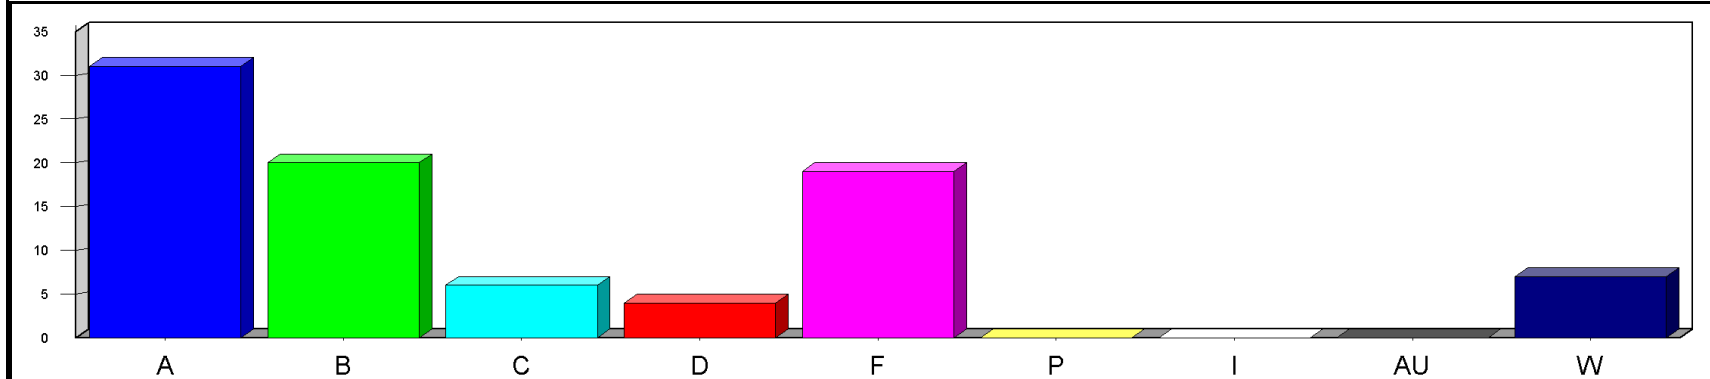

Louisiana State University at Eunice

Date: 5/23/2019

Time: 03:23PM

Grade Distribution by Instructor
Semester: SP Year: 2019

Course	Section	A	B	C	D	F	P	I	AU	W	Total	NR	NR
Quebedeaux, Tyler													
HIST1001	01	13	10	4	1	5				1	34		
Course Totals:		13	10	4	1	5				1	34		
HIST1003	01	7	1		2	4				1	15		
Course Totals:		7	1		2	4				1	15		
HIST2055	01	8	4		1	7				3	23		
Course Totals:		8	4		1	7				3	23		
HIST2057	03	3	5	2		3				2	15		
Course Totals:		3	5	2		3				2	15		
Totals: Quebedeaux, Tyler		31	20	6	4	19				7	87