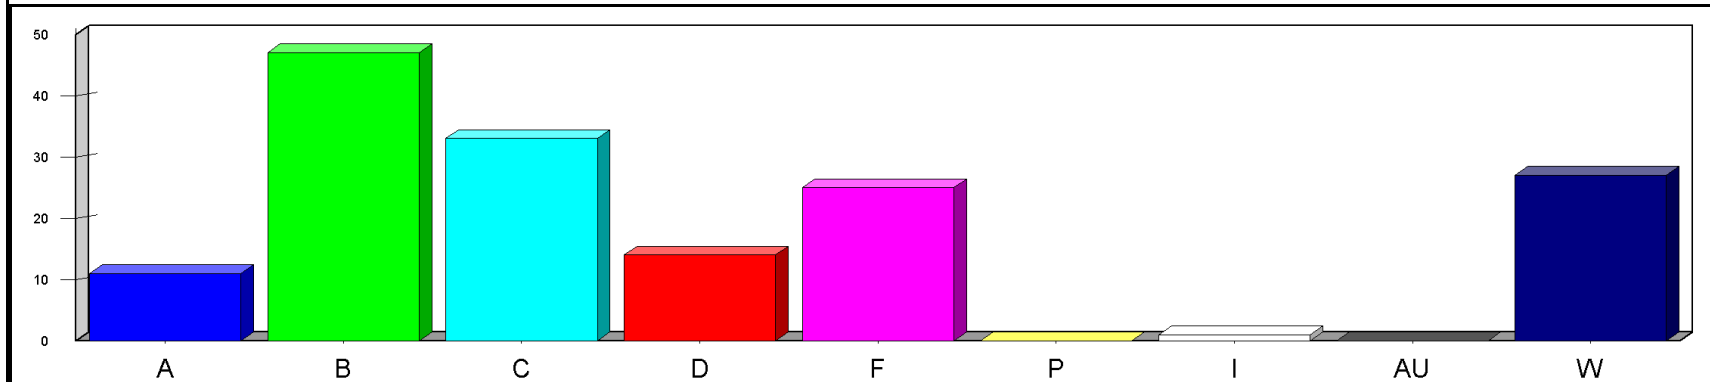

Louisiana State University at Eunice

Date: 5/23/2019

Time: 03:23PM

Grade Distribution by Instructor
Semester: SP Year: 2019

Course	Section	A	B	C	D	F	P	I	AU	W	Total	NR	NR
Henry, Hannah Carriere													
MATH0001	84	1	3		1	6				2	13		
Course Totals:		1	3		1	6				2	13		
MATH0015	81	1	9	4		7		1		5	27		
Course Totals:		1	9	4		7		1		5	27		
MATH1015	82	2	3	4		3				5	17		
Course Totals:		2	3	4		3				5	17		
MATH1021	03	1	6	5	3	3				11	29		
Course Totals:		1	6	5	3	3				11	29		
MATH1425	01	2	5	9	8	5				3	32		
	02	4	21	11	2	1				1	40		
Course Totals:		6	26	20	10	6				4	72		
Totals: Henry, Hannah Carriere		11	47	33	14	25		1		27	158