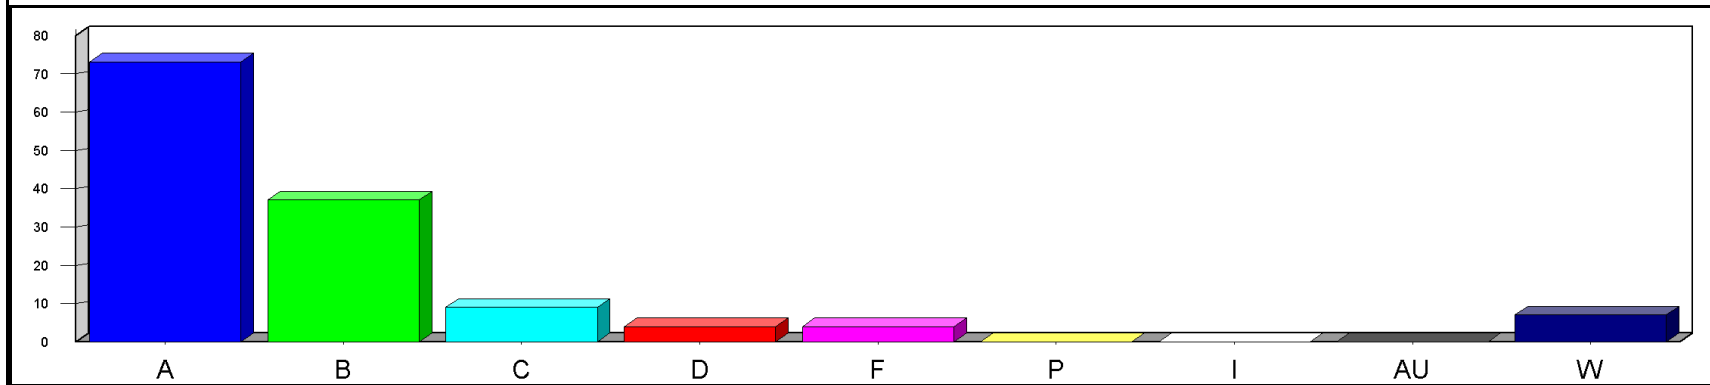

Louisiana State University at Eunice

Date: 5/23/2019

Time: 03:23PM

Grade Distribution by Instructor
Semester: SP Year: 2019

Course	Section	A	B	C	D	F	P	I	AU	W	Total	NR	NR
Jones, Clinton													
MUS 1751	25	32	9	2	1					1	45		
	26	19	16	3	2	1				3	44		
	27	22	12	4	1	3				3	45		
Course Totals:		73	37	9	4	4				7	134		
Totals: Jones, Clinton		73	37	9	4	4				7	134