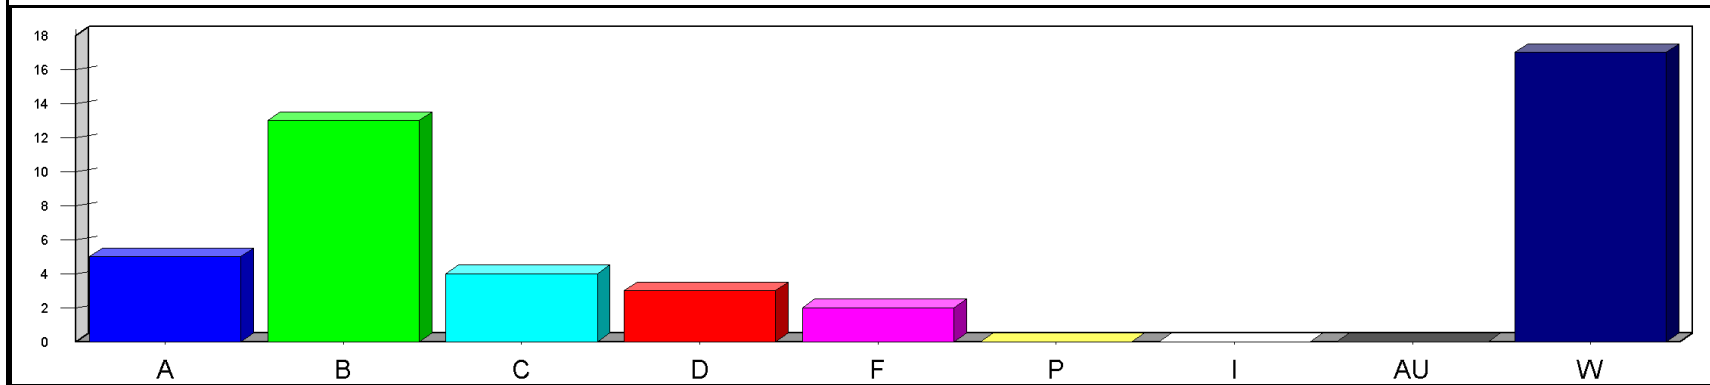

Louisiana State University at Eunice

Date: 5/23/2019

Time: 03:23PM

Grade Distribution by Instructor
Semester: SP Year: 2019

Course	Section	A	B	C	D	F	P	I	AU	W	Total	NR	NR
Bergan, Nicholas James													
ECON2000	C1	3	6	2	1					7	19		
	C6		1	1	1					1	4		
Course Totals:		3	7	3	2					8	23		
ECON2010	25	2	6	1	1	2				9	21		
Course Totals:		2	6	1	1	2				9	21		
Totals: Bergan, Nicholas James		5	13	4	3	2				17	44