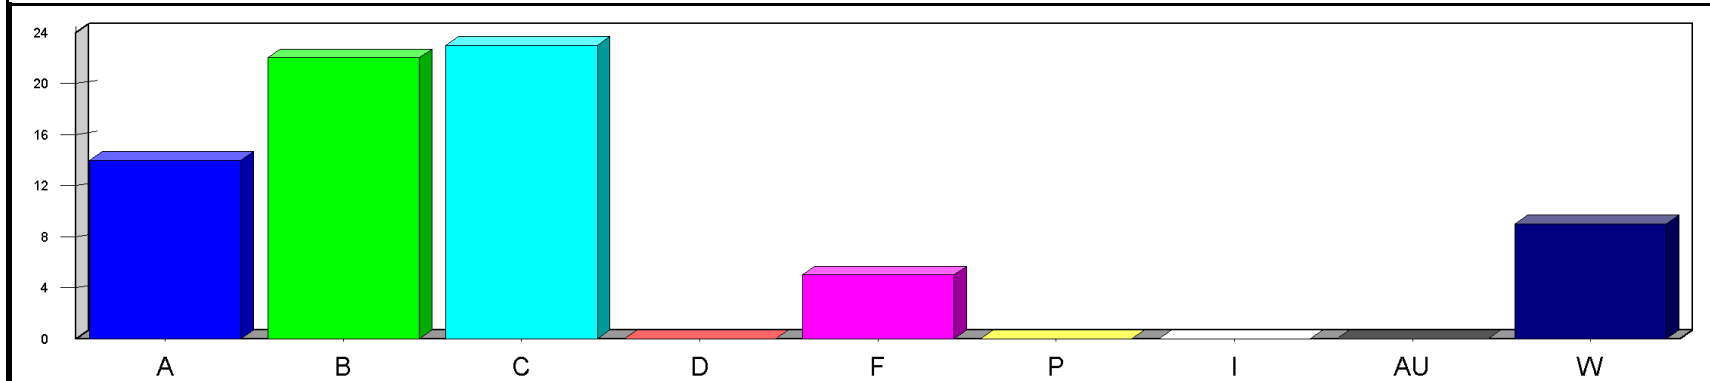

Louisiana State University at Eunice

Date: 5/23/2019

Time: 03:23PM

Grade Distribution by Instructor
Semester: SP Year: 2019

Course	Section	A	B	C	D	F	P	I	AU	W	Total	NR	NR
Johnson, Chanda S.													
ENGL0001	25	1	5	4		5				5	20		
Course Totals:		1	5	4		5				5	20		
ENGL1001	D8	8	8	7						2	25		
Course Totals:		8	8	7						2	25		
ENGL1002	D2	3	2	12							17		
	D9	2	7							2	11		
Course Totals:		5	9	12						2	28		
Totals: Johnson, Chanda S.		14	22	23		5				9	73