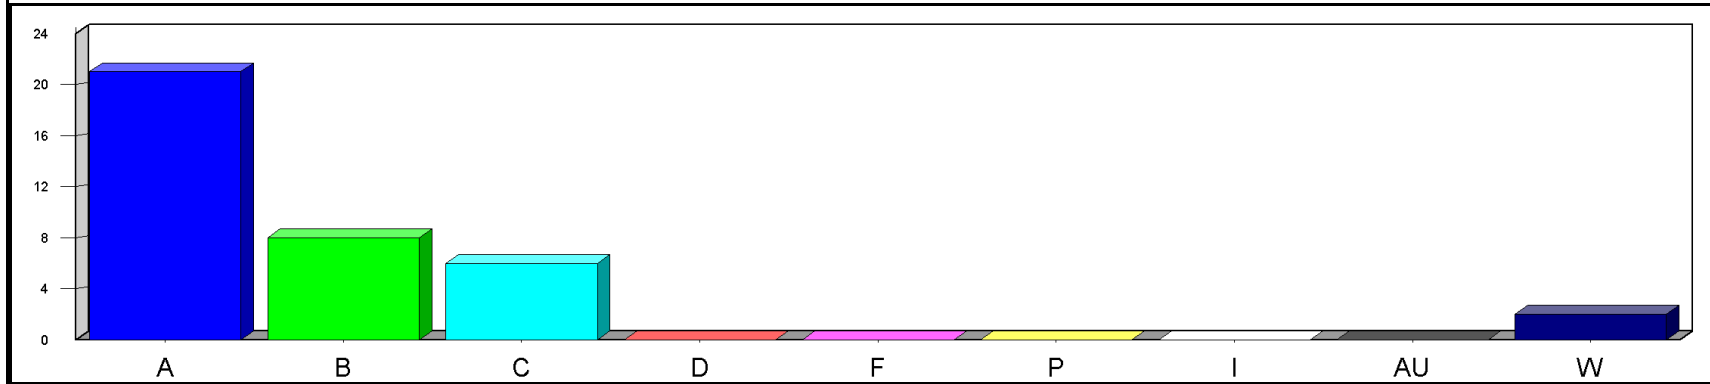

Louisiana State University at Eunice

Date: 5/23/2019

Time: 03:23PM

Grade Distribution by Instructor
Semester: SP Year: 2019

Course	Section	A	B	C	D	F	P	I	AU	W	Total	NR	NR
Sonnier, Rebecca Cecelia													
MATH1022	D1	13	4	6						1	24		
Course Totals:		13	4	6						1	24		
MATH1550	D1	8	4							1	13		
Course Totals:		8	4							1	13		
Totals: Sonnier, Rebecca Cecelia		21	8	6						2	37