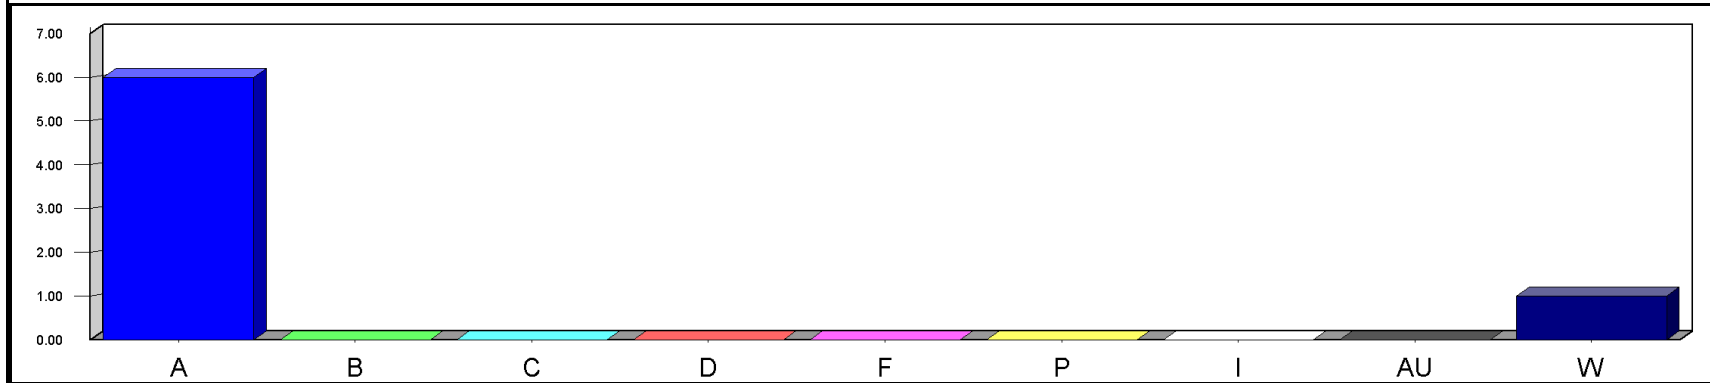

Louisiana State University at Eunice

Date: 5/23/2019

Time: 03:23PM

Grade Distribution by Instructor
Semester: SP Year: 2019

Course	Section	A	B	C	D	F	P	I	AU	W	Total	NR	NR
Voinche, Thomas C., Jr.													
MC 2000	25	4								1	5		
Course Totals:		4								1	5		
MC 2010	25	2									2		
Course Totals:		2									2		
Totals: Voinche, Thomas C., Jr.		6								1	7