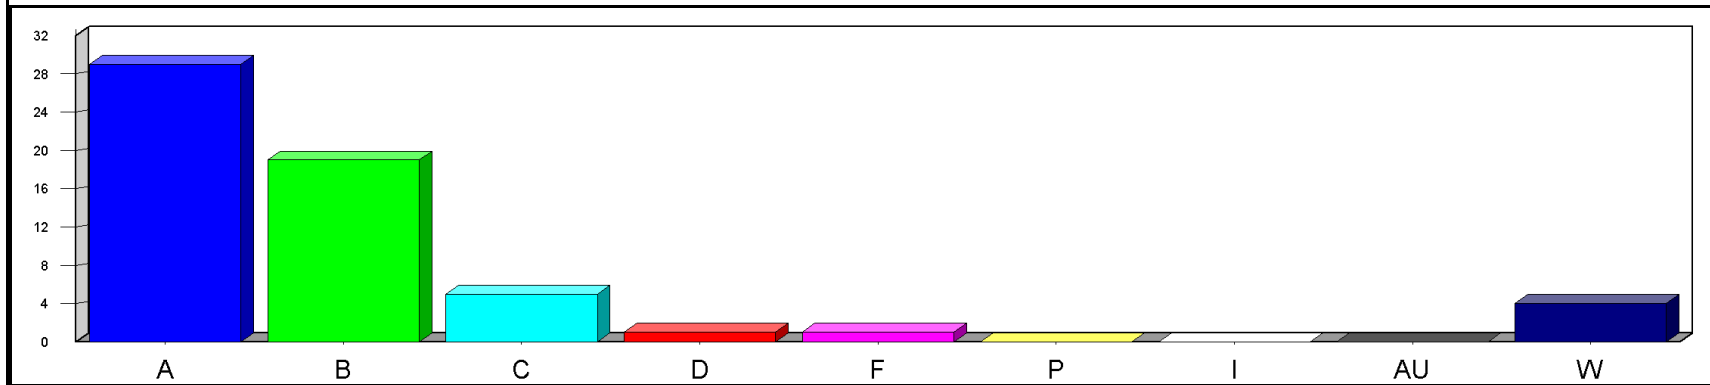

Louisiana State University at Eunice

Date: 5/23/2019

Time: 03:23PM

Grade Distribution by Instructor
Semester: SP Year: 2019

Course	Section	A	B	C	D	F	P	I	AU	W	Total	NR	NR
McLaughlin, Robert L													
RADT1000	02	2	5	1		1				3	12		
	25	16	4	1	1					1	23		
Course Totals:		18	9	2	1	1				4	35		
RADT2036	01	11	10	3							24		
Course Totals:		11	10	3							24		
Totals: McLaughlin, Robert L		29	19	5	1	1				4	59