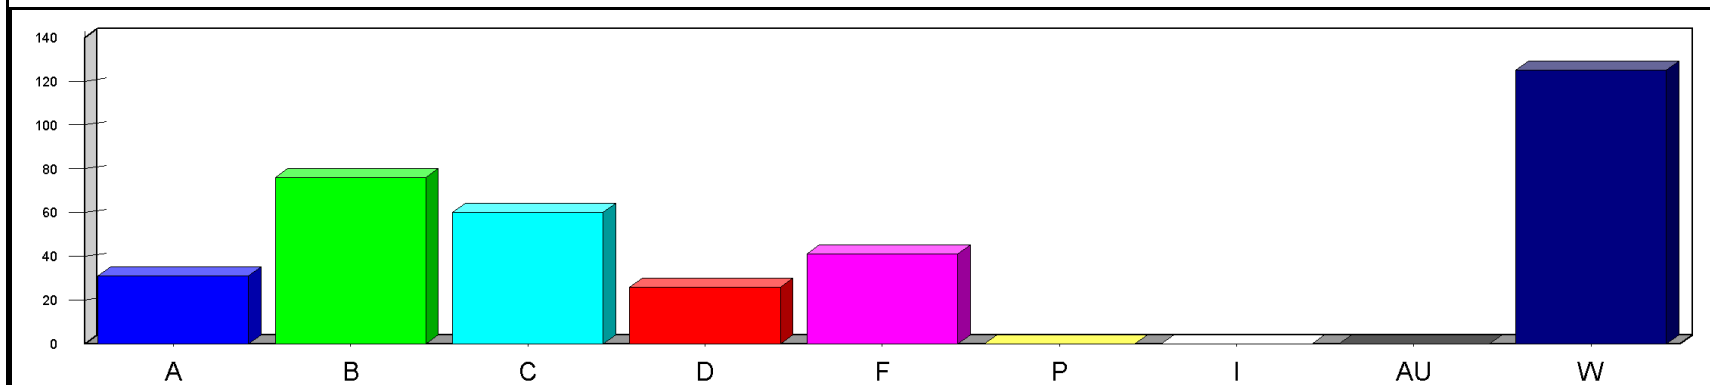

Louisiana State University at Eunice

Date: 5/23/2019

Time: 03:23PM

Grade Distribution by Instructor
Semester: SP Year: 2019

Course	Section	A	B	C	D	F	P	I	AU	W	Total	NR	NR
Williams, Avery A													
BIOL1001	05	1	2	11	4	5				9	32		
Course Totals:		1	2	11	4	5				9	32		
BIOL1160	01	3	15	18	6	15				39	96		
	02	10	26	14	9	14				32	105		
Course Totals:		13	41	32	15	29				71	201		
BIOL1161	90		10	5	2	3				11	31		
	91	8	7	3	1					13	32		
	92	6	10	4	1	1				9	31		
	93	3	6	5	3	3				12	32		
Course Totals:		17	33	17	7	7				45	126		
Totals: Williams, Avery A		31	76	60	26	41				125	359