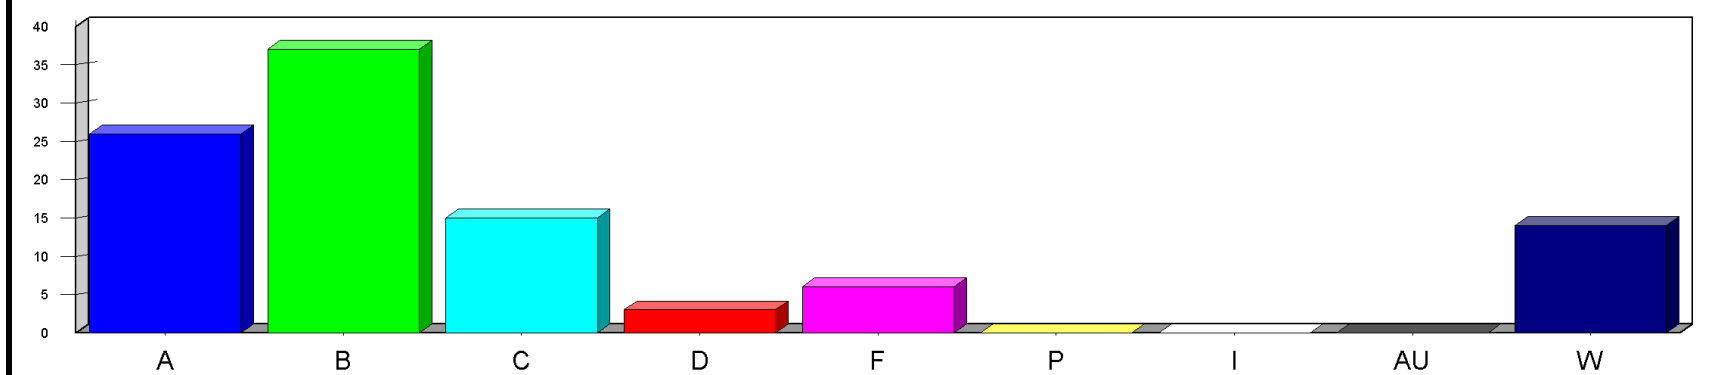

Louisiana State University at Eunice

Date: 5/23/2019

Time: 03:23PM

Grade Distribution by Instructor
Semester: SP Year: 2019

Course	Section	A	B	C	D	F	P	I	AU	W	Total	NR	NR
Rockenschuh, Marilyn													
CMST1061	02	5	7	5		5				2	24		
	04	1	15	5	2	1				3	27		
	05	5	11	4	1					4	25		
Course Totals:		11	33	14	3	6				9	76		
CMST2060	01	8	3	1						1	13		
	03	7	1							4	12		
Course Totals:		15	4	1						5	25		
Totals: Rockenschuh, Marilyn		26	37	15	3	6				14	101