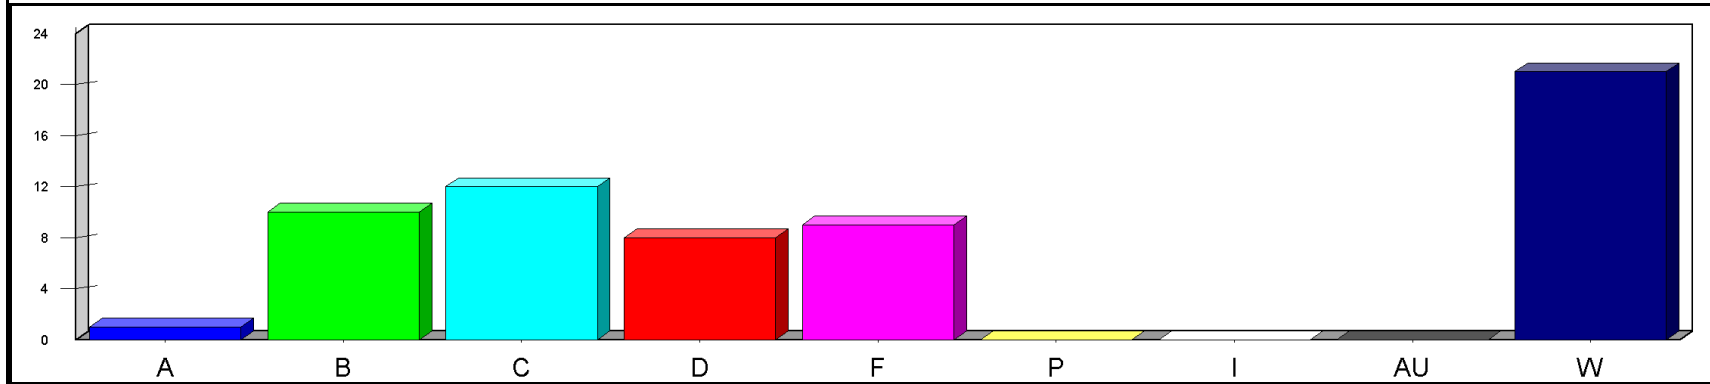

Louisiana State University at Eunice

Date: 5/23/2019

Time: 03:23PM

Grade Distribution by Instructor
Semester: SP Year: 2019

Course	Section	A	B	C	D	F	P	I	AU	W	Total	NR	NR
Broussard, Andrea													
PSYC2070	25	1	10	12	8	9				21	61		
Course Totals:		1	10	12	8	9				21	61		
Totals: Broussard, Andrea		1	10	12	8	9				21	61