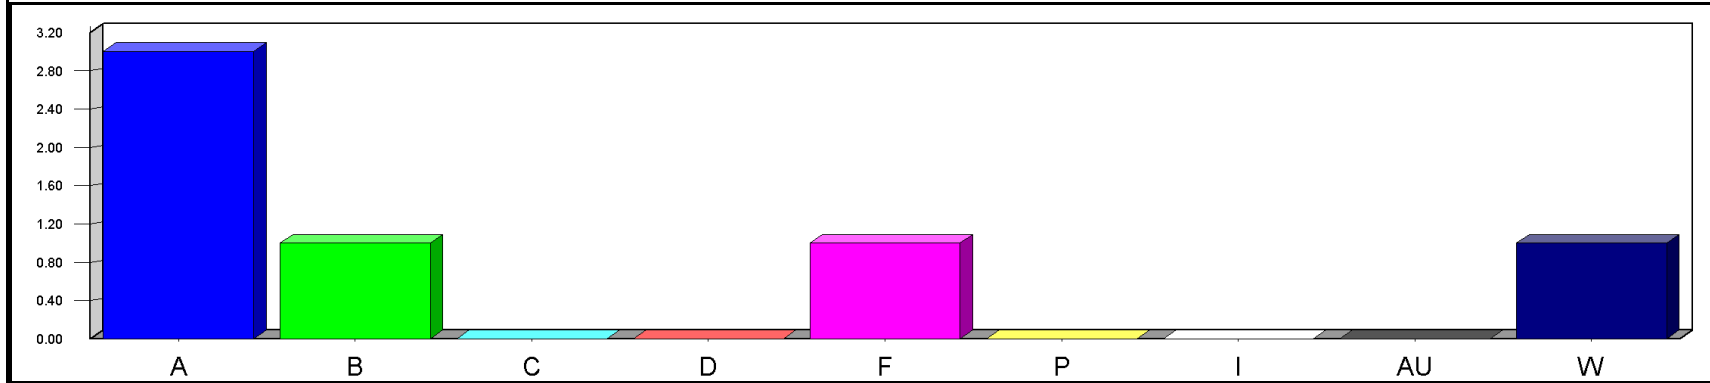

Louisiana State University at Eunice

Date: 5/23/2019

Time: 03:23PM

Grade Distribution by Instructor
Semester: SP Year: 2019

Course	Section	A	B	C	D	F	P	I	AU	W	Total	NR	NR
Kapp, Kelsie S													
INDS1001	25	3	1			1				1	6		
Course Totals:		3	1			1				1	6		
Totals: Kapp, Kelsie S		3	1			1				1	6