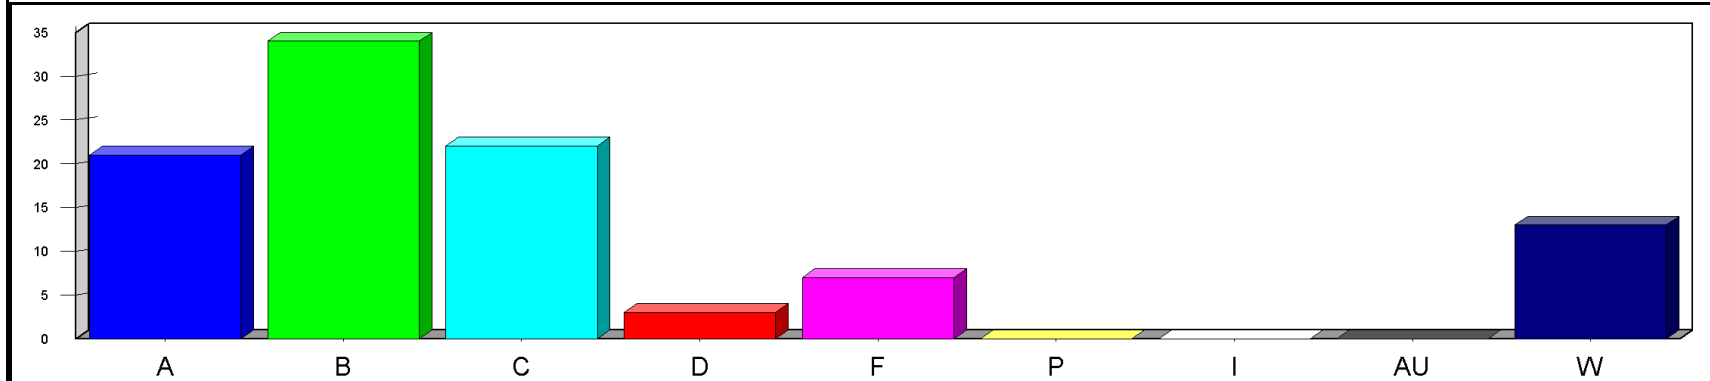

Louisiana State University at Eunice

Date: 5/23/2019

Time: 03:23PM

Grade Distribution by Instructor
Semester: SP Year: 2019

Course	Section	A	B	C	D	F	P	I	AU	W	Total	NR	NR
Walker, Brittany L													
CMST1061	03	8	8	4	2	1				5	28		
	06	1	9	10		1				1	22		
	07	4	8	6		1				7	26		
	08	8	9	2	1	4					24		
Course Totals:		21	34	22	3	7				13	100		
Totals: Walker, Brittany L		21	34	22	3	7				13	100