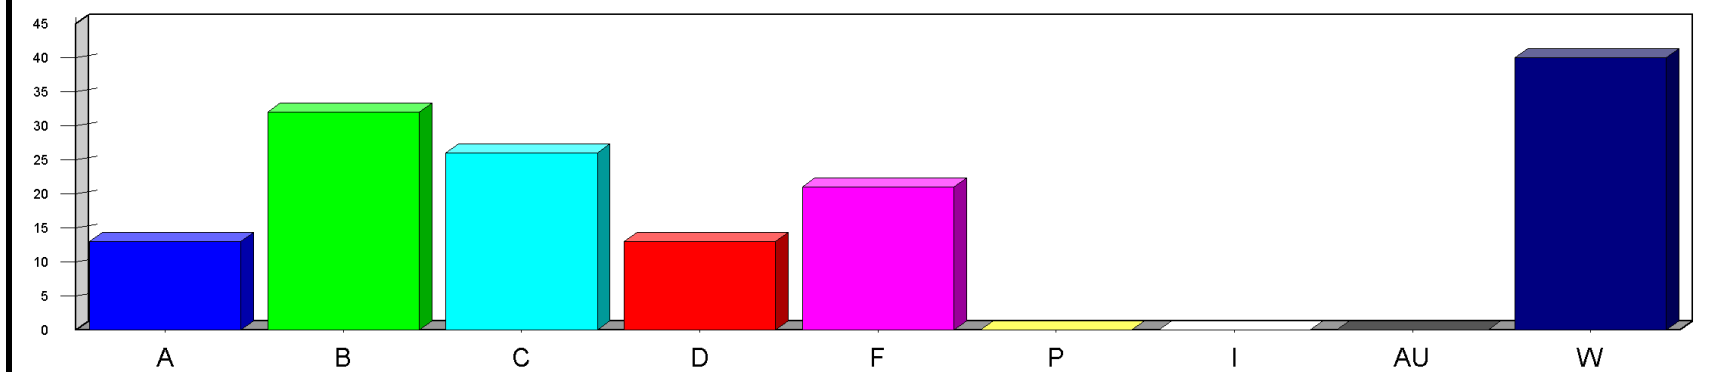

Louisiana State University at Eunice

Date: 5/23/2019

Time: 03:23PM

Grade Distribution by Instructor
Semester: SP Year: 2019

Course	Section	A	B	C	D	F	P	I	AU	W	Total	NR	NR
Meche, Jude Ryan													
ENGL1001	02		9	4	2	2				9	26		
	03	1	5	3	1	8				7	25		
Course Totals:		1	14	7	3	10				16	51		
ENGL1002	02		8	6	6	3				5	28		
	08	1	2	4	2	1				2	12		
	25	1	4	5	1	4				12	27		
Course Totals:		2	14	15	9	8				19	67		
ENGL2002	C1	4			1	1				2	8		
Course Totals:		4			1	1				2	8		
ENGL2071	25	6	4	4		2				3	19		
Course Totals:		6	4	4		2				3	19		
Totals: Meche, Jude Ryan		13	32	26	13	21				40	145		