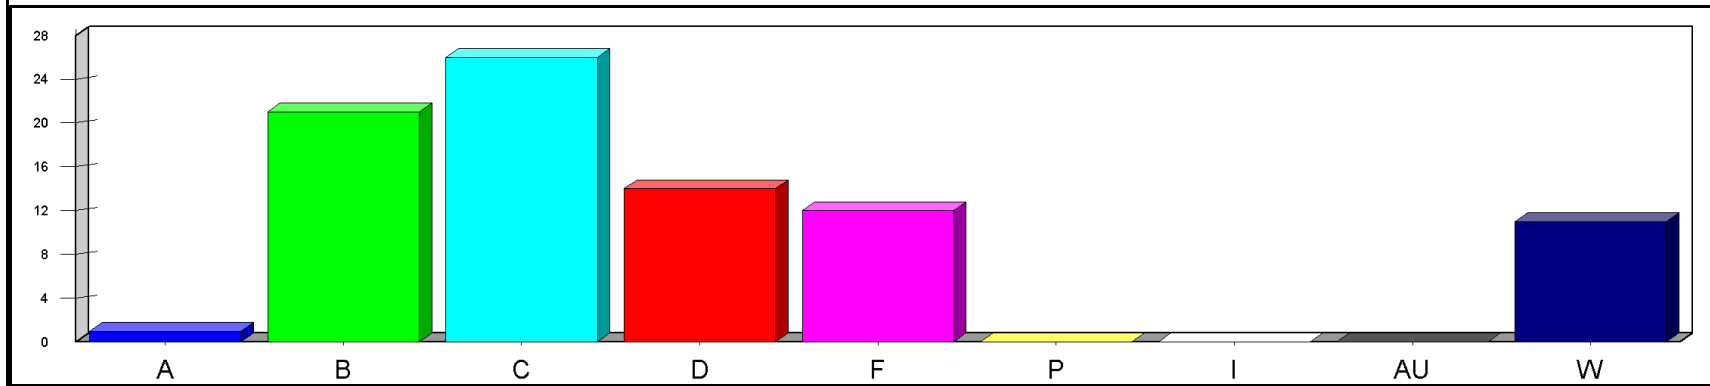

Louisiana State University at Eunice

Date: 5/23/2019

Time: 03:23PM

Grade Distribution by Instructor
Semester: SP Year: 2019

Course	Section	A	B	C	D	F	P	I	AU	W	Total	NR	NR
Locy, Raymond													
MUS 1751	28	1	10	10	7	6				7	41		
	29		7	11	3	4				3	28		
	C1		4	5	4	2				1	16		
Course Totals:		1	21	26	14	12				11	85		
Totals: Locy, Raymond		1	21	26	14	12				11	85