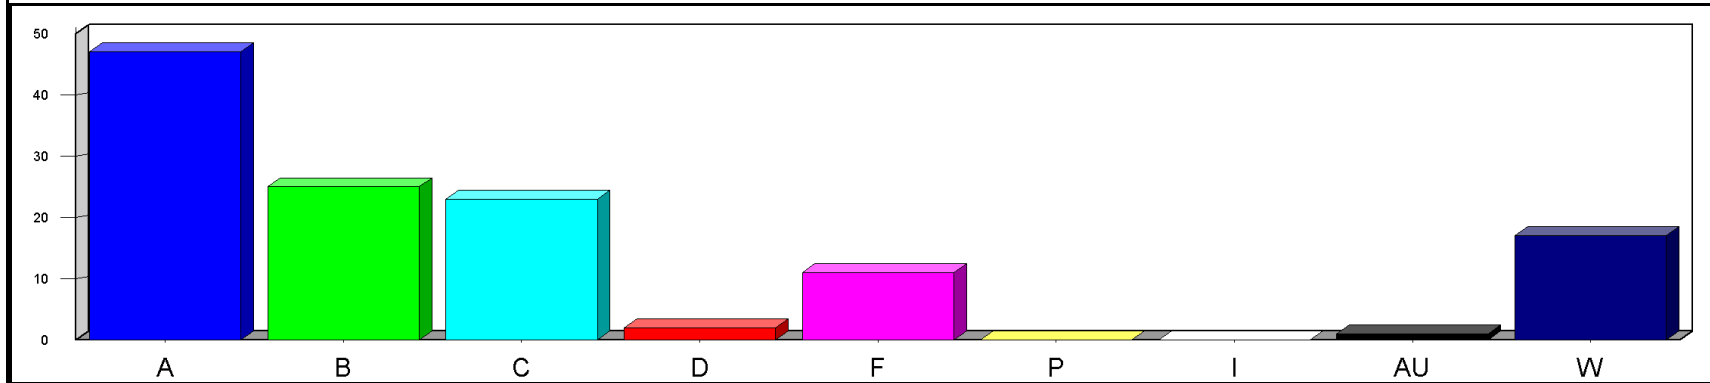

Louisiana State University at Eunice

Date: 5/23/2019

Time: 03:23PM

Grade Distribution by Instructor
Semester: SP Year: 2019

Course	Section	A	B	C	D	F	P	I	AU	W	Total	NR	NR
Totals: Noble, Jane		47	25	23	2	11			1	17	126