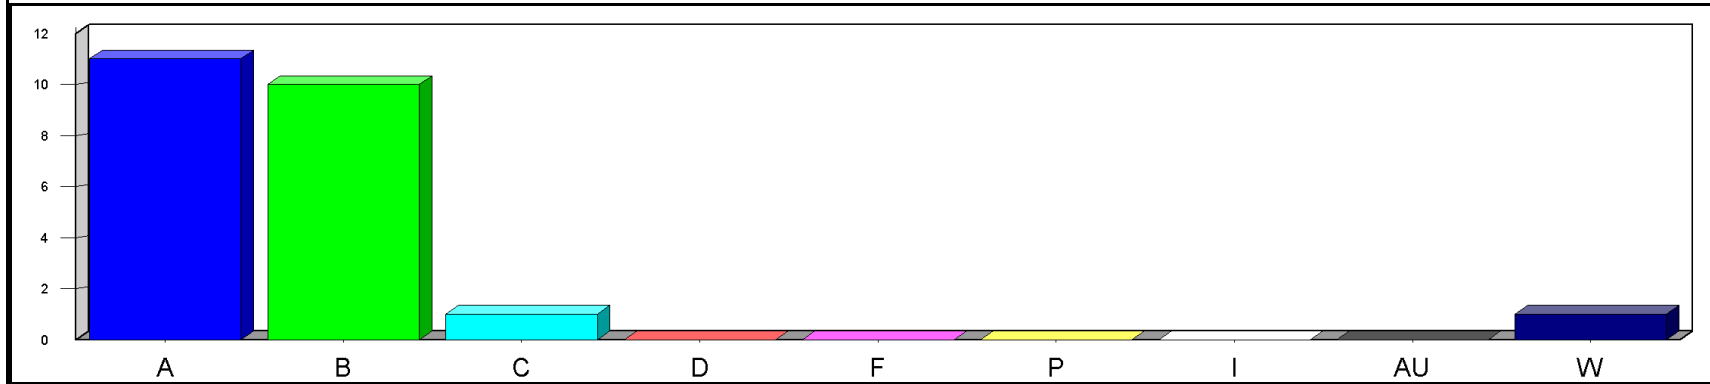

Louisiana State University at Eunice

Date: 5/23/2019

Time: 03:23PM

Grade Distribution by Instructor
Semester: SP Year: 2019

Course	Section	A	B	C	D	F	P	I	AU	W	Total	NR	NR
Reed, David Lannie													
MKTG2423	25	6	2	1							9		
Course Totals:		6	2	1							9		
MKTG2999	25	5	8							1	14		
Course Totals:		5	8							1	14		
Totals: Reed, David Lannie		11	10	1						1	23