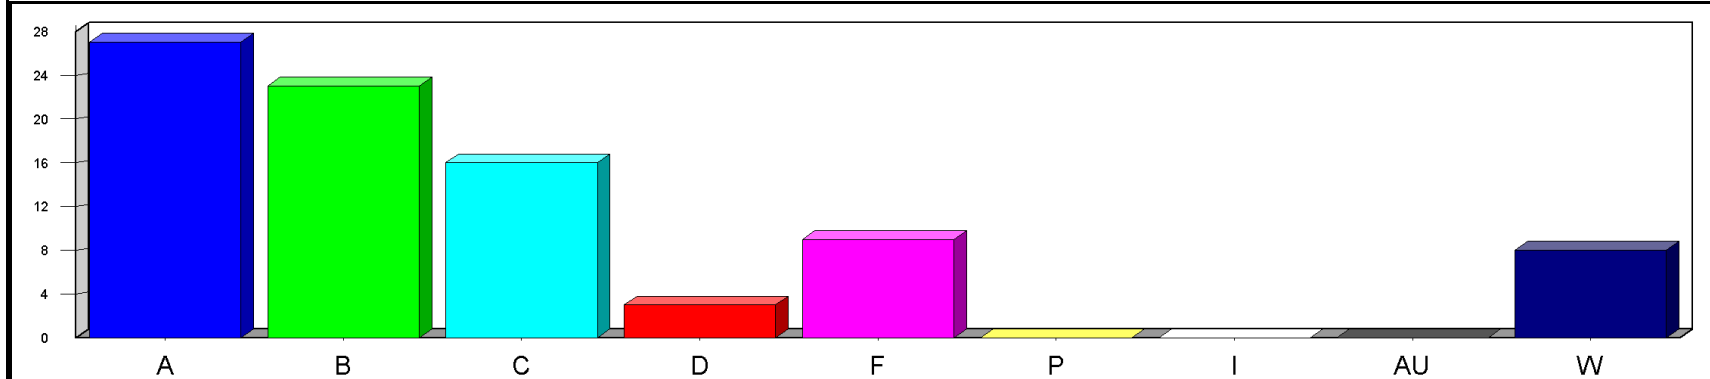

Louisiana State University at Eunice

Date: 5/23/2019

Time: 03:23PM

Grade Distribution by Instructor
Semester: SP Year: 2019

Course	Section	A	B	C	D	F	P	I	AU	W	Total	NR	NR
Andrus, Rachel Lea													
CPS 1001	25	5	1	1	1	2				4	14		
Course Totals:		5	1	1	1	2				4	14		
HPRE1600	C1	8	7	5							20		
Course Totals:		8	7	5							20		
HPRE2507	01	13	8	1						2	24		
Course Totals:		13	8	1						2	24		
MATH0001	02	1	7	9	2	7				2	28		
Course Totals:		1	7	9	2	7				2	28		
Totals: Andrus, Rachel Lea		27	23	16	3	9				8	86