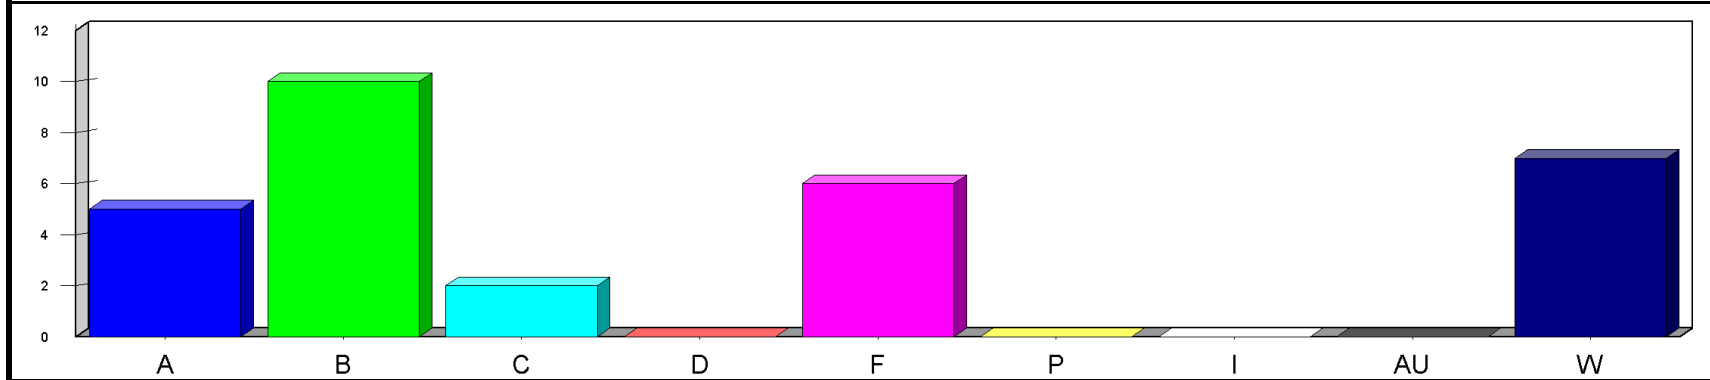

Louisiana State University at Eunice

Date: 5/23/2019

Time: 03:23PM

Grade Distribution by Instructor
Semester: SP Year: 2019

Course	Section	A	B	C	D	F	P	I	AU	W	Total	NR	NR
Evans, Larry													
MUS 1751	01	2	2	1		1					6		
	A1	3	8	1		5				7	24		
Course Totals:		5	10	2		6				7	30		
Totals: Evans, Larry		5	10	2		6				7	30