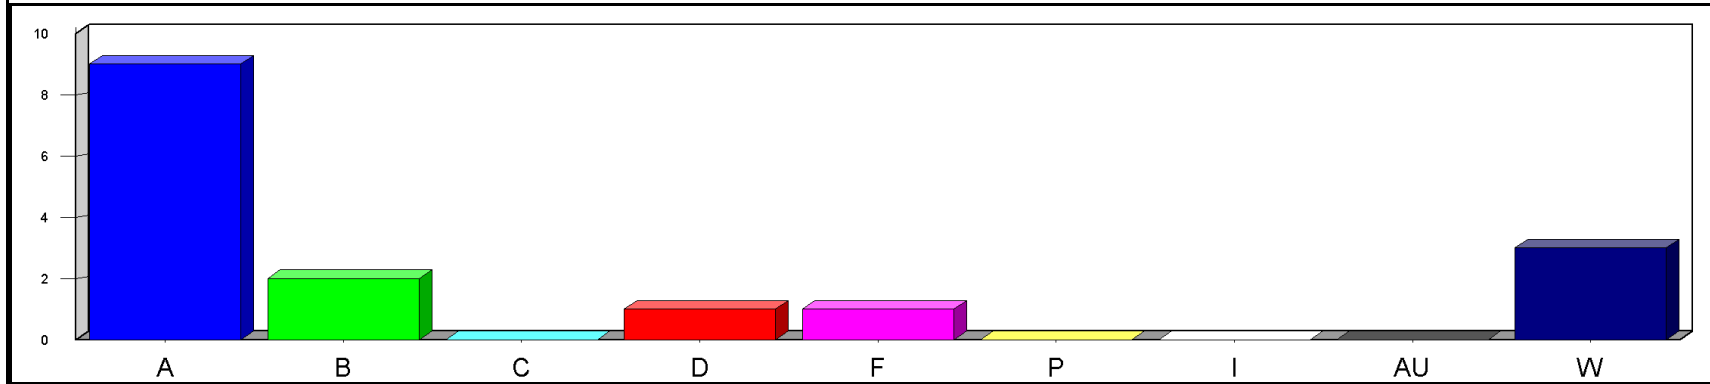

Louisiana State University at Eunice

Date: 5/23/2019

Time: 03:23PM

Grade Distribution by Instructor
Semester: SP Year: 2019

Course	Section	A	B	C	D	F	P	I	AU	W	Total	NR	NR
Manuel, Cynthia A.													
BADM2001	25	9	2		1	1				3	16		
Course Totals:		9	2		1	1				3	16		
Totals: Manuel, Cynthia A.		9	2		1	1				3	16