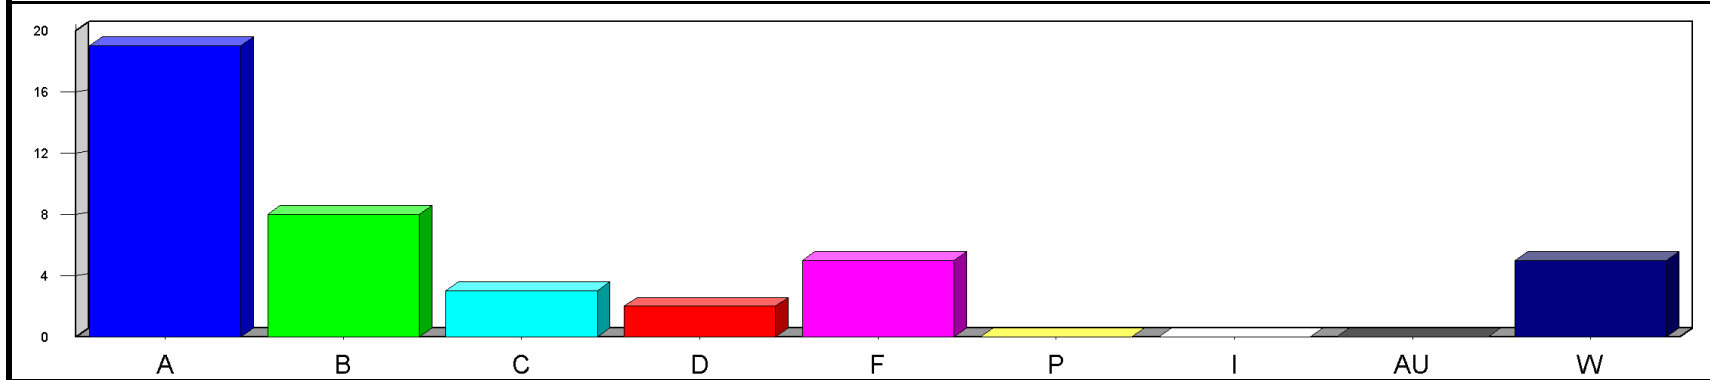

Louisiana State University at Eunice

Date: 5/23/2019

Time: 03:23PM

Grade Distribution by Instructor
Semester: SP Year: 2019

Course	Section	A	B	C	D	F	P	I	AU	W	Total	NR	NR
Simmons, Jeremy													
ART 1440	25	7	3	1	1	3				3	18		
	26	12	5	2	1	2				2	24		
Course Totals:		19	8	3	2	5				5	42		
Totals: Simmons, Jeremy		19	8	3	2	5				5	42