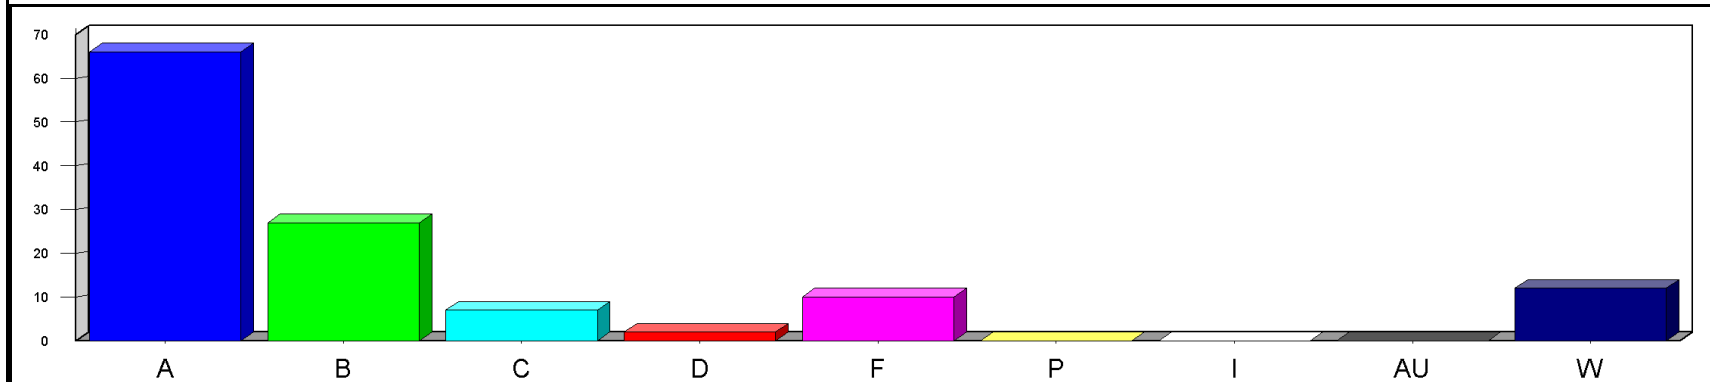

Louisiana State University at Eunice

Date: 5/23/2019

Time: 03:23PM

Grade Distribution by Instructor
Semester: SP Year: 2019

Course	Section	A	B	C	D	F	P	I	AU	W	Total	NR	NR
May, Felecia Nicole													
BADM1001	03	11	4	4	1	4				6	30		
Course Totals:		11	4	4	1	4				6	30		
BAS 1100	25	7	2			1					10		
Course Totals:		7	2			1					10		
BAS 2300	25	15	2	3		1				3	24		
Course Totals:		15	2	3		1				3	24		
ISDS2100	25	14	9		1	1					25		
	26	9	4			1				1	15		
Course Totals:		23	13		1	2				1	40		
MGMT2999	25	10	6			2				2	20		
Course Totals:		10	6			2				2	20		
Totals: May, Felecia Nicole		66	27	7	2	10				12	124