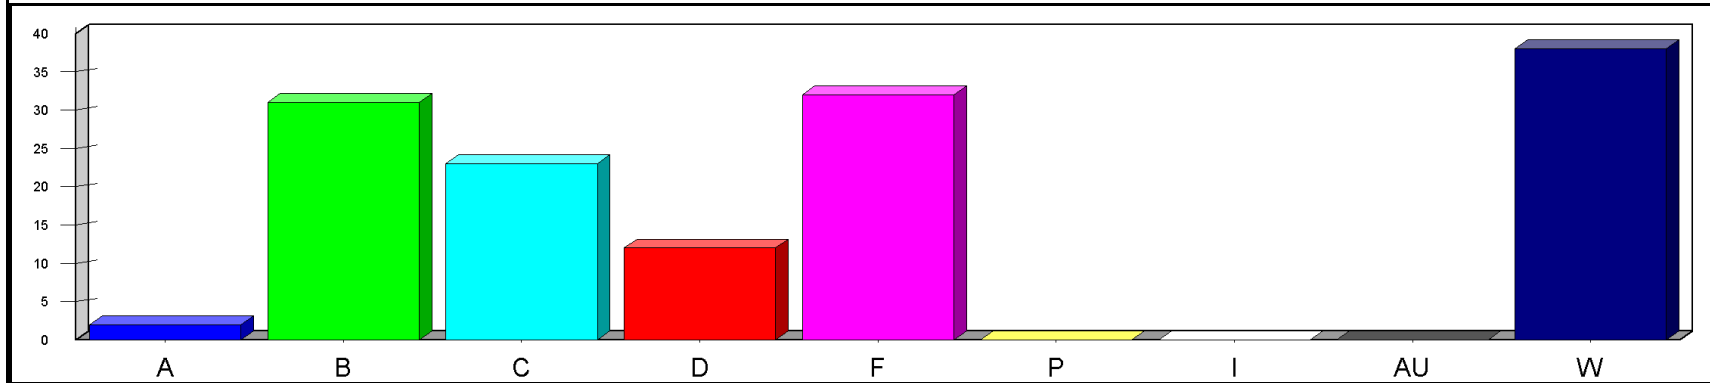

Louisiana State University at Eunice

Date: 5/23/2019

Time: 03:23PM

Grade Distribution by Instructor
Semester: SP Year: 2019

Course	Section	A	B	C	D	F	P	I	AU	W	Total	NR	NR
Andrepoint, Anna Teresa													
MATH0001	85		7	1	1	5				11	25		
Course Totals:			7	1	1	5				11	25		
MATH0015	02			4	7	4				6	21		
	82	1	9	4	1	2				7	24		
	84	1	5	2	1	8				3	20		
	87		5	5		7				3	20		
Course Totals:		2	19	15	9	21				19	85		
MATH0021	01		5	7	2	6				8	28		
Course Totals:			5	7	2	6				8	28		
Totals: Andrepoint, Anna Teresa		2	31	23	12	32				38	138