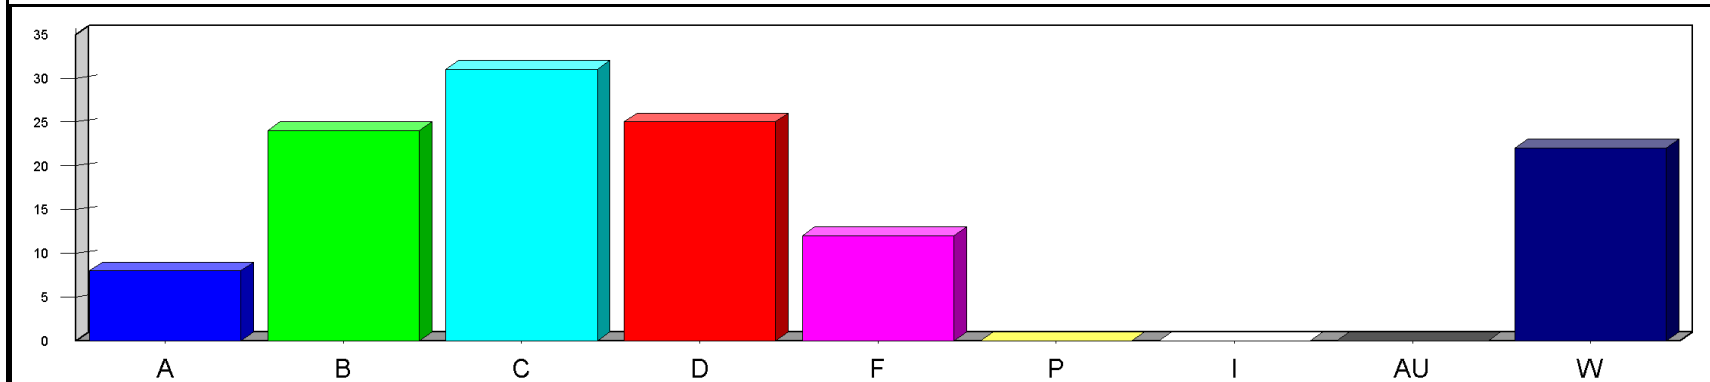

Louisiana State University at Eunice

Date: 5/23/2019

Time: 03:23PM

Grade Distribution by Instructor
Semester: SP Year: 2019

Course	Section	A	B	C	D	F	P	I	AU	W	Total	NR	NR
Jean, James													
MATH0001	81	2	2		1	2				4	11		
Course Totals:		2	2		1	2				4	11		
MATH1015	04		3	3	2	2				3	13		
Course Totals:			3	3	2	2				3	13		
MATH1021	01		1	4	8	3				5	21		
Course Totals:			1	4	8	3				5	21		
MATH1425	03	3	8	10	9	2				4	36		
	05	1	7	10	4	3				5	30		
Course Totals:		4	15	20	13	5				9	66		
MATH1550	01	2	3	4	1					1	11		
Course Totals:		2	3	4	1					1	11		
Totals: Jean, James		8	24	31	25	12				22	122