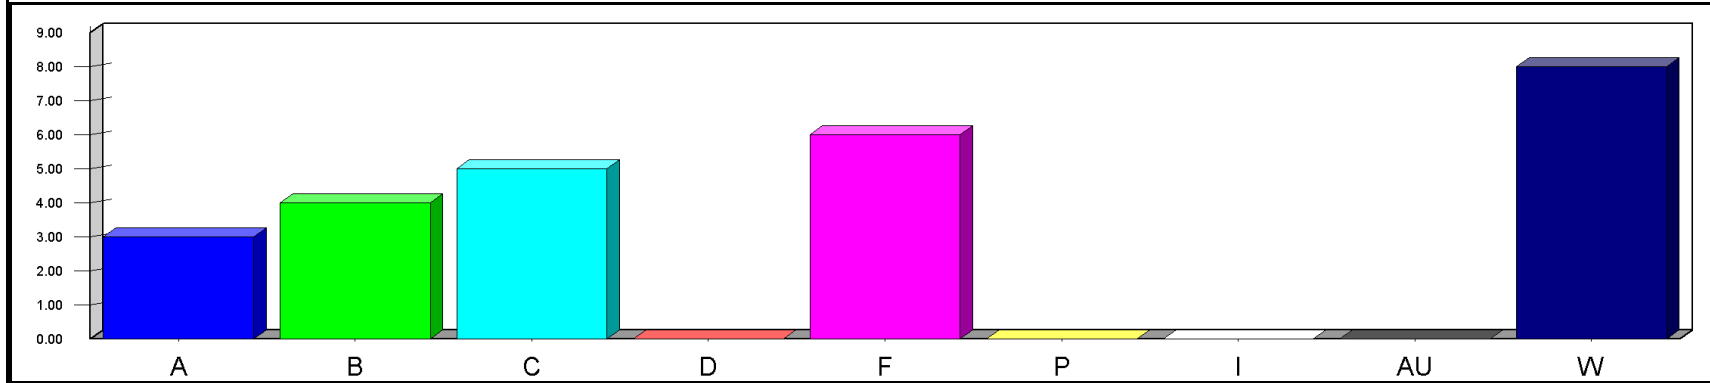

Louisiana State University at Eunice

Date: 5/23/2019

Time: 03:23PM

Grade Distribution by Instructor
Semester: SP Year: 2019

Course	Section	A	B	C	D	F	P	I	AU	W	Total	NR	NR
Vidrine, Joan Ann													
MATH0001	80	3	4	5		6				8	26		
Course Totals:		3	4	5		6				8	26		
Totals: Vidrine, Joan Ann		3	4	5		6				8	26