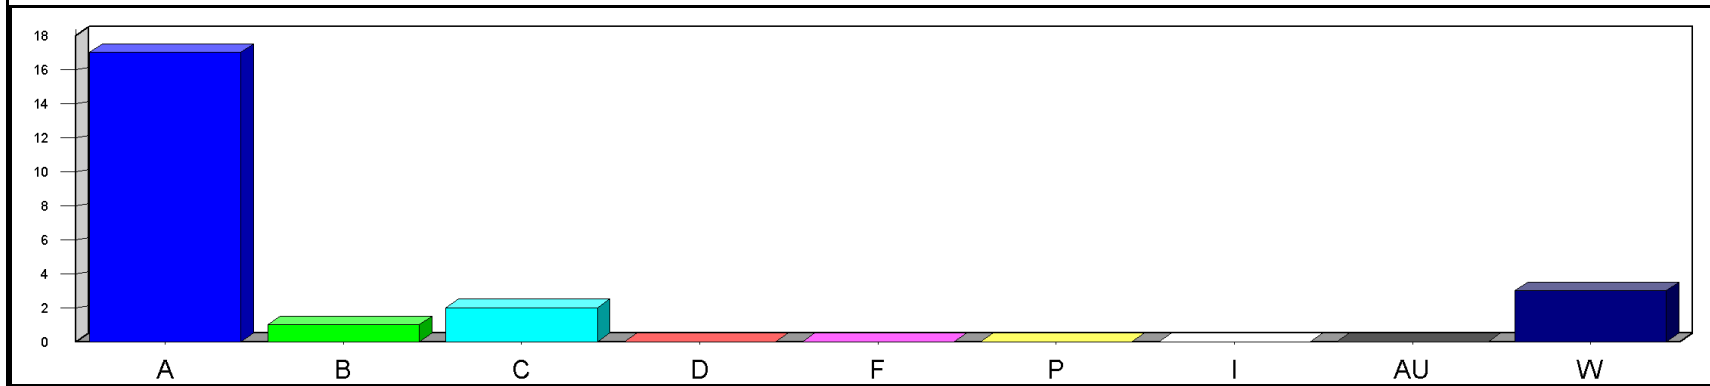

Louisiana State University at Eunice

Date: 5/23/2019

Time: 03:23PM

Grade Distribution by Instructor
Semester: SP Year: 2019

Course	Section	A	B	C	D	F	P	I	AU	W	Total	NR	NR
Newman, Robin H.													
BADM2050	25	5	1							1	7		
Course Totals:		5	1							1	7		
HCM 2640	25	5		1						2	8		
Course Totals:		5		1						2	8		
MGMT2260	25	7		1							8		
Course Totals:		7		1							8		
Totals: Newman, Robin H.		17	1	2						3	23