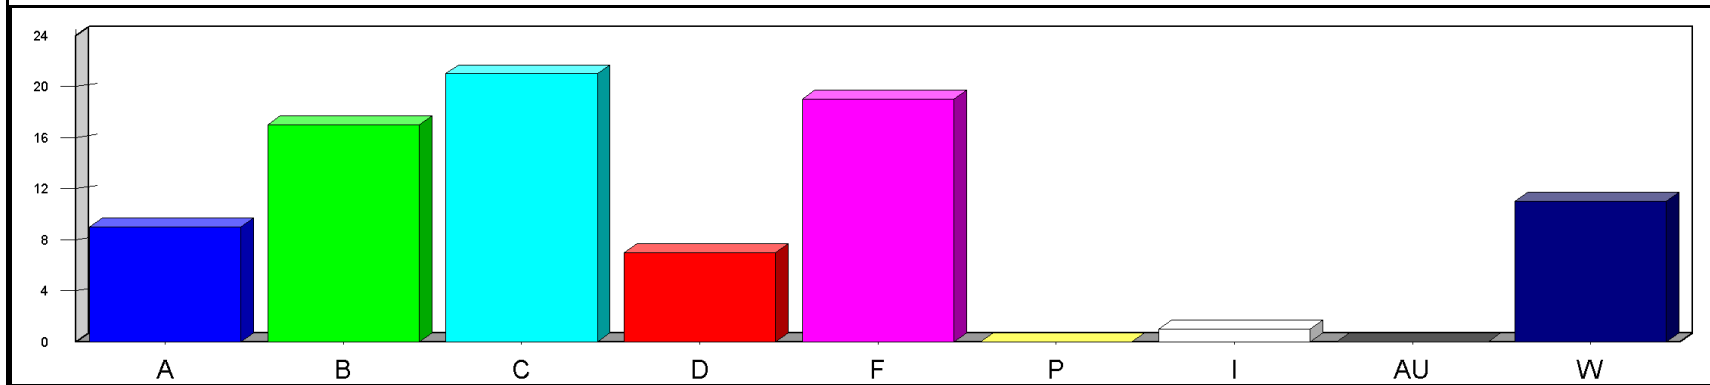

Louisiana State University at Eunice

Date: 5/23/2019

Time: 03:23PM

Grade Distribution by Instructor
Semester: SP Year: 2019

Course	Section	A	B	C	D	F	P	I	AU	W	Total	NR	NR
Mahoney, Mark													
MATH0001	01	1	4	6	3	9				4	27		
	03	4	6	7	3	6				2	28		
	25	4	7	8	1	4		1		5	30		
Course Totals:		9	17	21	7	19		1		11	85		
Totals: Mahoney, Mark		9	17	21	7	19		1		11	85