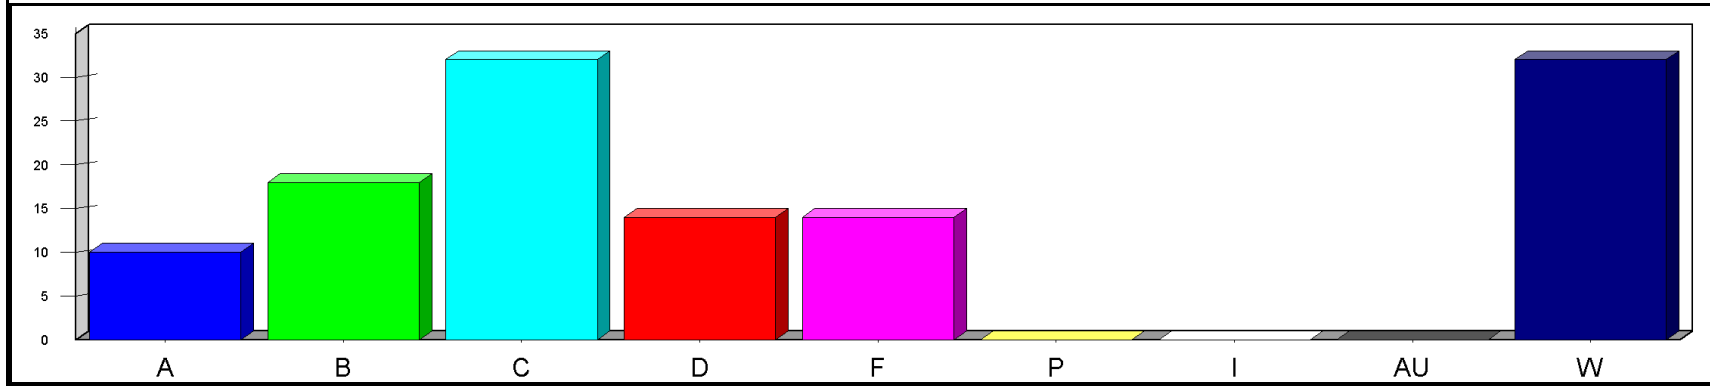

Louisiana State University at Eunice

Date: 5/23/2019

Time: 03:23PM

Grade Distribution by Instructor
Semester: SP Year: 2019

Course	Section	A	B	C	D	F	P	I	AU	W	Total	NR	NR
Martel, Gloria P.													
MATH0021	02		1	8	6	4				9	28		
Course Totals:			1	8	6	4				9	28		
MATH1015	01	3	3	2	4	3				10	25		
	05	1	2	5		2				2	12		
	25	3	5	7	1	5				7	28		
Course Totals:		7	10	14	5	10				19	65		
MATH1018	01	2	3	4	2					4	15		
	02	1	4	6	1						12		
Course Totals:		3	7	10	3					4	27		
Totals: Martel, Gloria P.		10	18	32	14	14				32	120