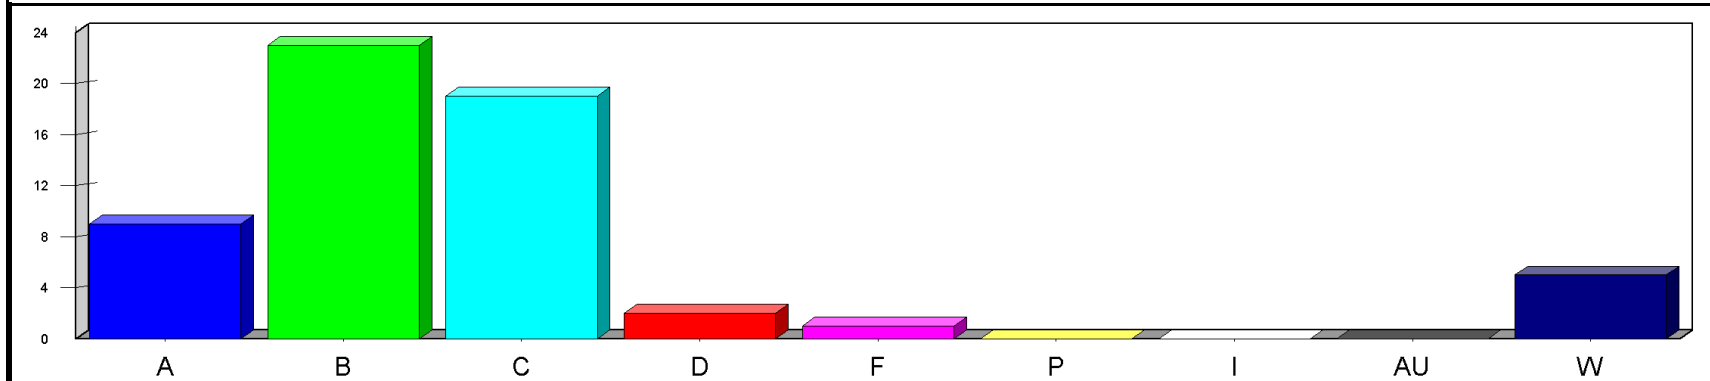

Louisiana State University at Eunice

Date: 5/23/2019

Time: 03:23PM

Grade Distribution by Instructor
Semester: SP Year: 2019

Course	Section	A	B	C	D	F	P	I	AU	W	Total	NR	NR
Bahloul, Tamer													
ECON2000	25	3	12	11		1				3	30		
Course Totals:		3	12	11		1				3	30		
ECON2010	C1	3	3	2							8		
	C6	1	4	1	1						7		
Course Totals:		4	7	3	1						15		
ECON2030	25	2	4	5	1					2	14		
Course Totals:		2	4	5	1					2	14		
Totals: Bahloul, Tamer		9	23	19	2	1				5	59