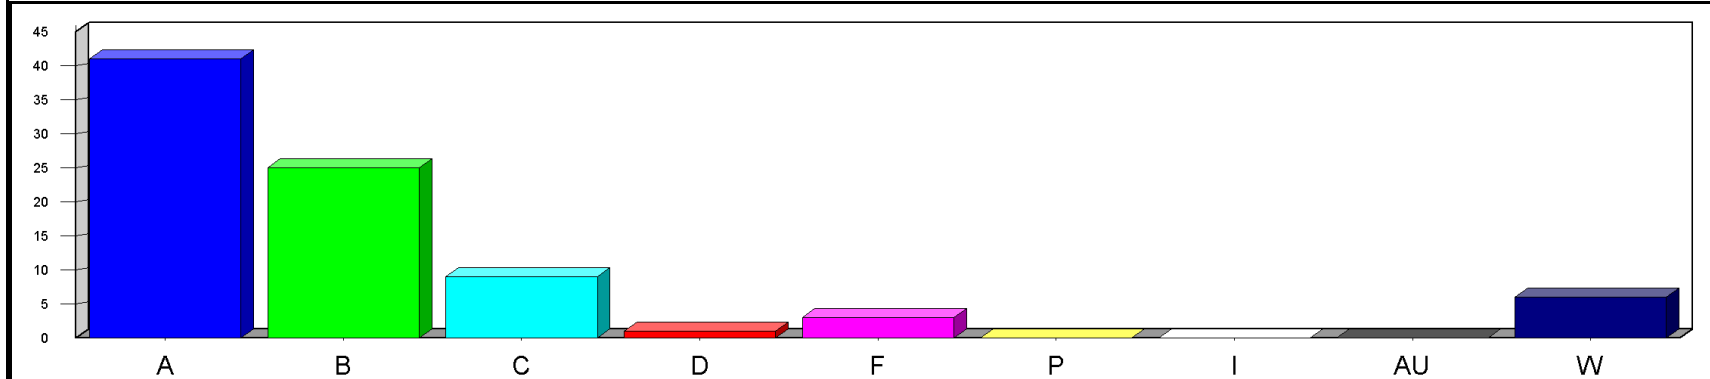

Louisiana State University at Eunice

Date: 5/23/2019

Time: 03:23PM

Grade Distribution by Instructor
Semester: SP Year: 2019

Course	Section	A	B	C	D	F	P	I	AU	W	Total	NR	NR
Myers, Wendy Rebecca													
ALLH1013	28	17	4	2	1	3				3	30		
Course Totals:		17	4	2	1	3				3	30		
RADT1012	01	6	11	5						1	23		
Course Totals:		6	11	5						1	23		
RADT1022	01	11	9	2						1	23		
Course Totals:		11	9	2						1	23		
RADT1093	93	7	1							1	9		
Course Totals:		7	1							1	9		
Totals: Myers, Wendy Rebecca		41	25	9	1	3				6	85