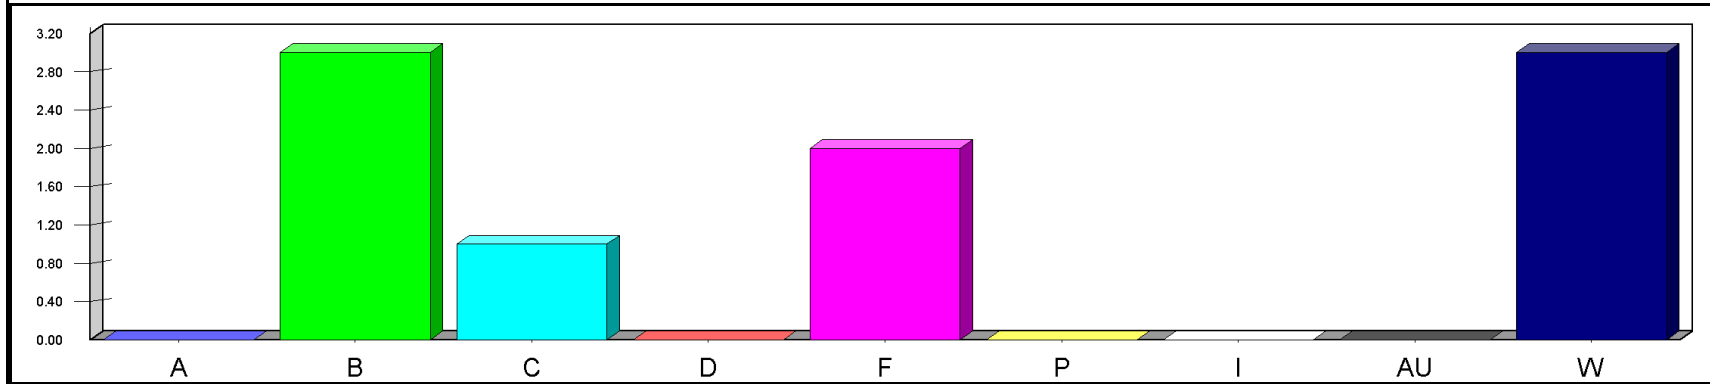

Louisiana State University at Eunice

Date: 5/23/2019

Time: 03:23PM

Grade Distribution by Instructor
Semester: SP Year: 2019

Course	Section	A	B	C	D	F	P	I	AU	W	Total	NR	NR
Fowler, Paul													
MATH0001	86		3			2					5		
Course Totals:			3			2					5		
MATH0015	86			1						3	4		
Course Totals:				1						3	4		
Totals: Fowler, Paul			3	1		2				3	9