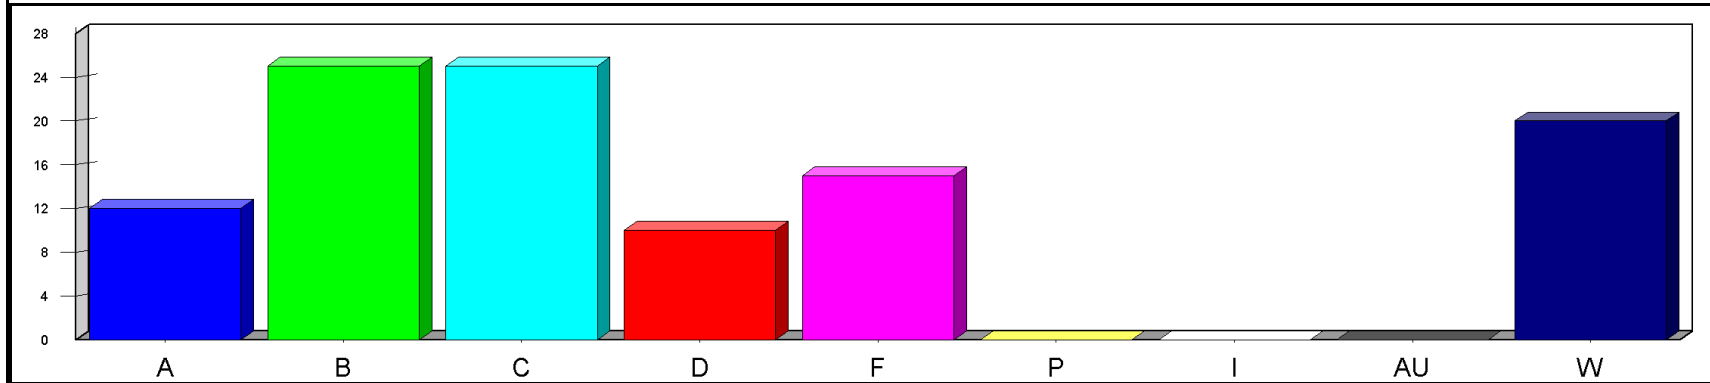

Louisiana State University at Eunice

Date: 5/23/2019

Time: 03:23PM

Grade Distribution by Instructor
Semester: SP Year: 2019

Course	Section	A	B	C	D	F	P	I	AU	W	Total	NR	NR
Totals: Dunlap, Amanda Leigh		12	25	25	10	15				20	107