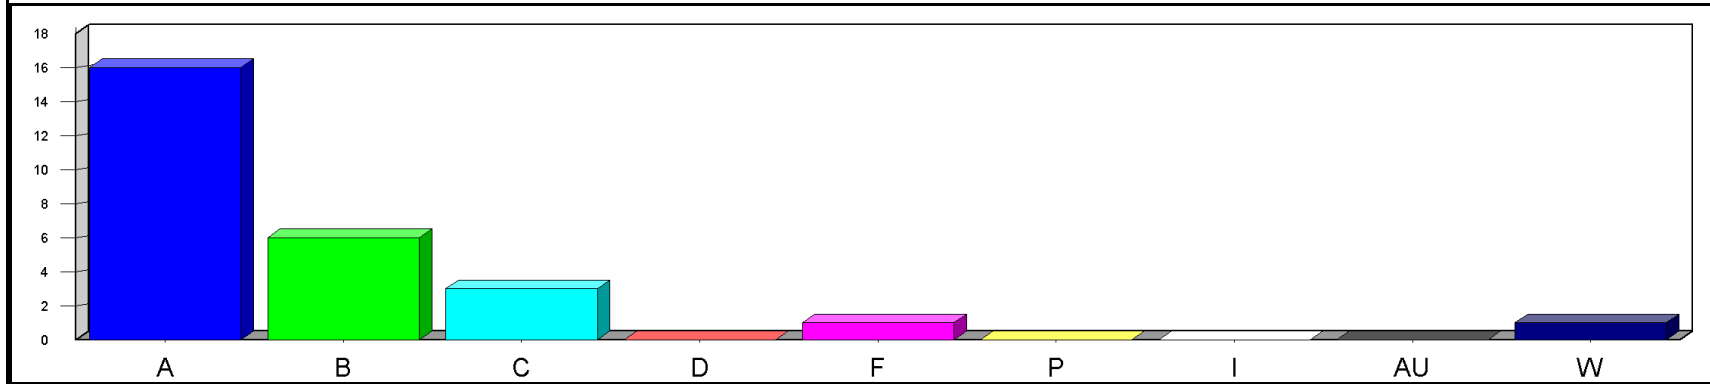

Louisiana State University at Eunice

Date: 5/23/2019

Time: 03:23PM

Grade Distribution by Instructor
Semester: SP Year: 2019

Course	Section	A	B	C	D	F	P	I	AU	W	Total	NR	NR
McCollough, James													
CJ 2132	C6	6	5			1					12		
Course Totals:		6	5			1					12		
CJ 2133	C1	10	1	3						1	15		
Course Totals:		10	1	3						1	15		
Totals: McCollough, James		16	6	3		1				1	27