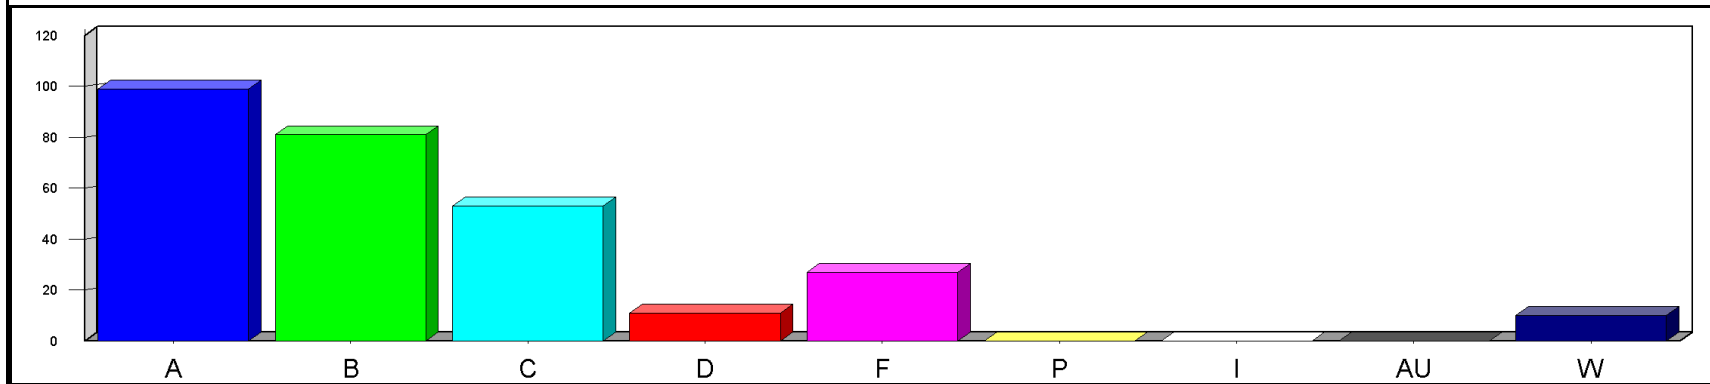

Louisiana State University at Eunice

Date: 5/23/2019

Time: 03:23PM

Grade Distribution by Instructor
Semester: SP Year: 2019

Course	Section	A	B	C	D	F	P	I	AU	W	Total	NR	NR
Narby, Douglas													
PSYC2000	03	15	18	12	7	9				1	62		
	04	17	18	24	1	8				2	70		
	C1	19	28	17	3	3				4	74		
Course Totals:		51	64	53	11	20				7	206		
PSYC2070	03	48	17			7				3	75		
Course Totals:		48	17			7				3	75		
Totals: Narby, Douglas		99	81	53	11	27				10	281