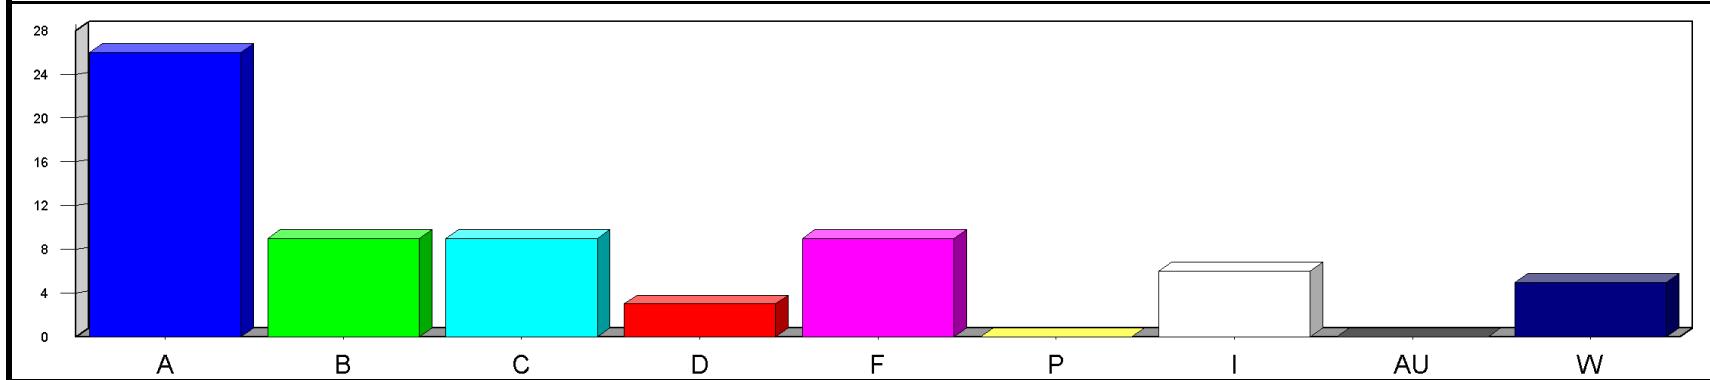

Louisiana State University at Eunice

Date: 5/23/2019

Time: 03:23PM

Grade Distribution by Instructor
Semester: SP Year: 2019

Course	Section	A	B	C	D	F	P	I	AU	W	Total	NR	NR
Stevens, Benjamin Cleve													
CMST2010	25	15	6	4	1	2		3		2	33		
	26	11	3	5	2	7		3		3	34		
Course Totals:		26	9	9	3	9		6		5	67		
Totals: Stevens, Benjamin Cleve		26	9	9	3	9		6		5	67		