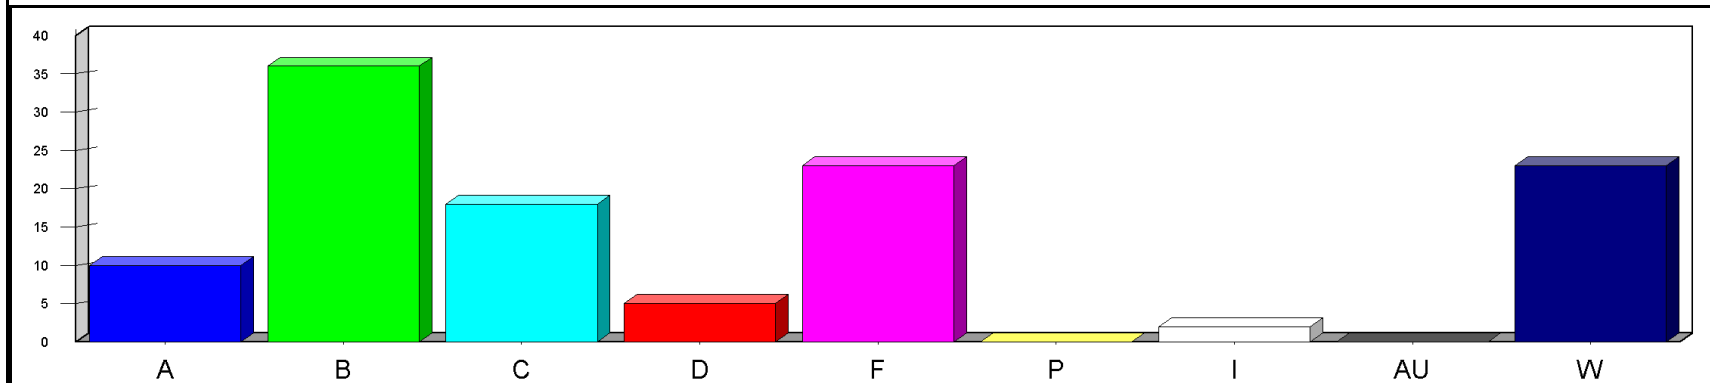

Louisiana State University at Eunice

Date: 5/23/2019

Time: 03:23PM

Grade Distribution by Instructor
Semester: SP Year: 2019

Course	Section	A	B	C	D	F	P	I	AU	W	Total	NR	NR
Thibodeaux, Jamie Boudreaux													
MATH0001	83		2	1	1	6		1		4	15		
Course Totals:			2	1	1	6		1		4	15		
MATH0015	85	3	7	5		8				2	25		
Course Totals:		3	7	5		8				2	25		
MATH0021	80		6	4	2	6		1		9	28		
Course Totals:			6	4	2	6		1		9	28		
MATH1015	80	3	10	5	2	1				3	24		
	81	4	11	3		2				5	25		
Course Totals:		7	21	8	2	3				8	49		
Totals: Thibodeaux, Jamie Boudreaux		10	36	18	5	23		2		23	117