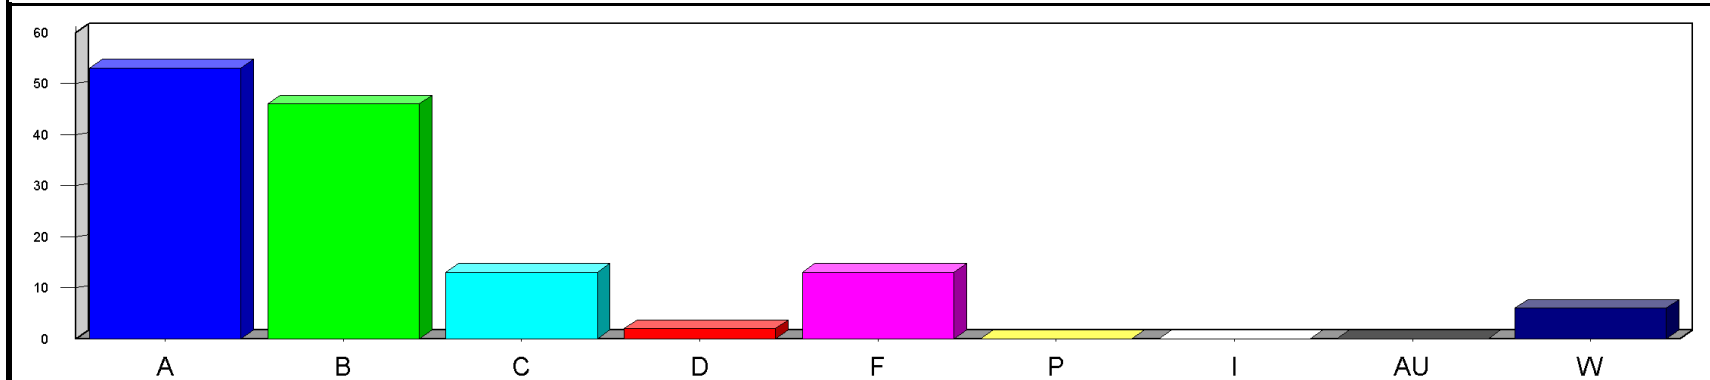

Louisiana State University at Eunice

Date: 5/23/2019

Time: 03:23PM

Grade Distribution by Instructor
Semester: SP Year: 2019

Course	Section	A	B	C	D	F	P	I	AU	W	Total	NR	NR
Gordon, Toisha Lyn													
EDCI2025	02	10	11	1		2				1	25		
Course Totals:		10	11	1		2				1	25		
EDCI2271	70	17	2	2						2	23		
Course Totals:		17	2	2						2	23		
EDCI2700	25	18	7	2		3					30		
	26	4	10	1		2					17		
Course Totals:		22	17	3		5					47		
UNIV1005	01	3	6	3	2	3				3	20		
	03	1	10	4		3					18		
Course Totals:		4	16	7	2	6				3	38		
Totals: Gordon, Toisha Lyn		53	46	13	2	13				6	133