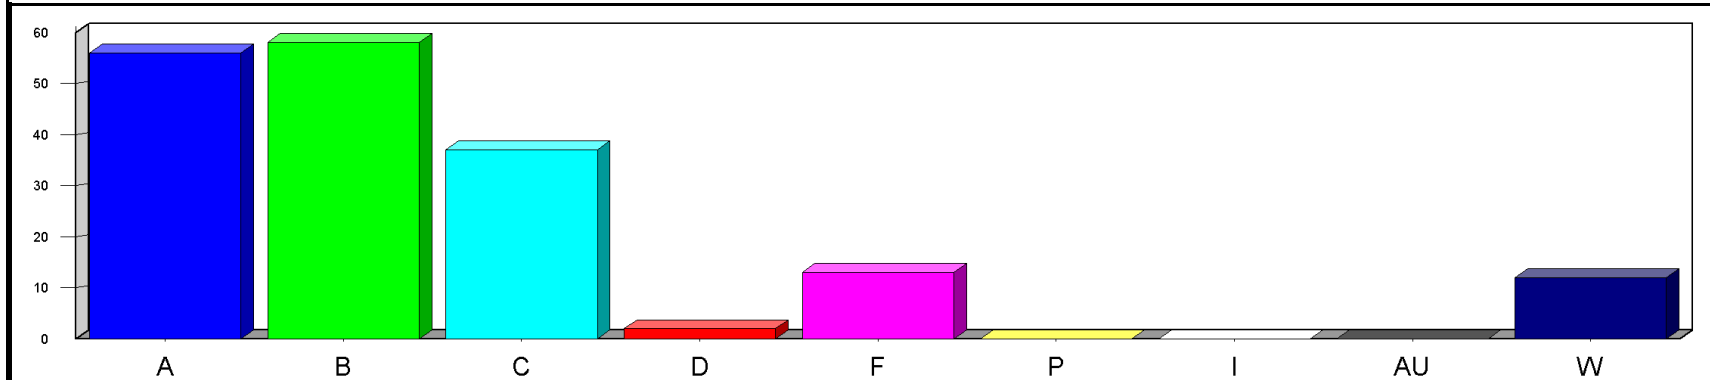

Louisiana State University at Eunice

Date: 5/23/2019

Time: 03:23PM

Grade Distribution by Instructor
Semester: SP Year: 2019

Course	Section	A	B	C	D	F	P	I	AU	W	Total	NR	NR
Cavell, Maura													
ENGL0001	03	1	7	8	1	10				3	30		
Course Totals:		1	7	8	1	10				3	30		
ENGL1001	06	7	15	4	1	1				2	30		
	09	5	12	9						4	30		
Course Totals:		12	27	13	1	1				6	60		
ENGL1002	04	9	6	10		1				3	29		
	09	13	9	6		1					29		
Course Totals:		22	15	16		2				3	58		
ENGL2022	01	21	9								30		
Course Totals:		21	9								30		
Totals: Cavell, Maura		56	58	37	2	13				12	178