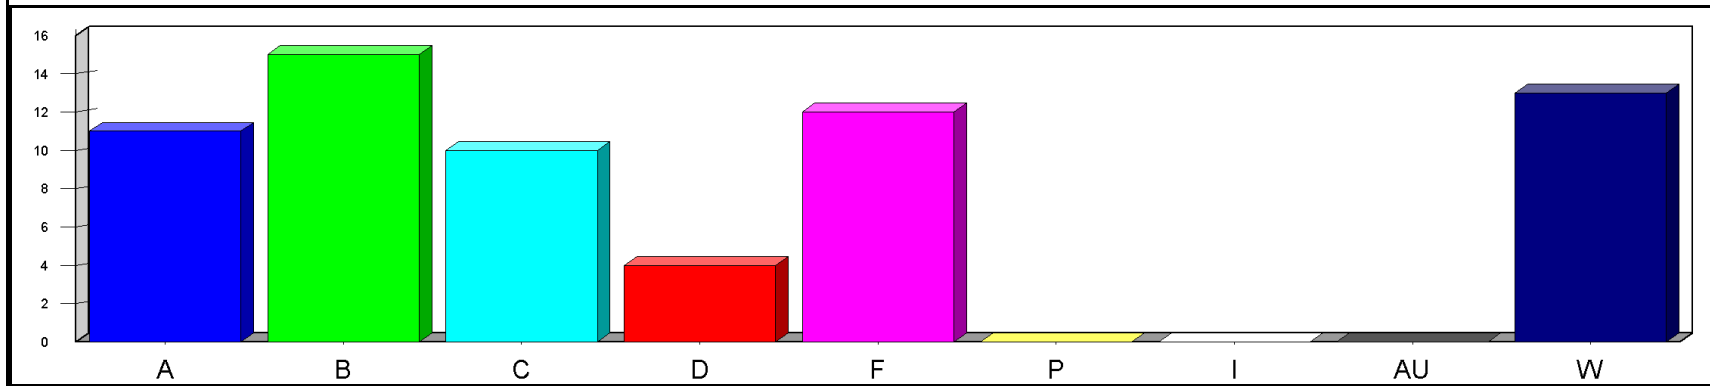

Louisiana State University at Eunice

Date: 5/23/2019

Time: 03:23PM

Grade Distribution by Instructor
Semester: SP Year: 2019

Course	Section	A	B	C	D	F	P	I	AU	W	Total	NR	NR
Lachney, Verna Jeanne													
CPS 1001	A1	5	4	2		6				2	19		
Course Totals:		5	4	2		6				2	19		
MATH0001	A2	4	5	2	1	6				5	23		
Course Totals:		4	5	2	1	6				5	23		
MATH0021	A3	2	6	6	3					6	23		
Course Totals:		2	6	6	3					6	23		
Totals: Lachney, Verna Jeanne		11	15	10	4	12				13	65