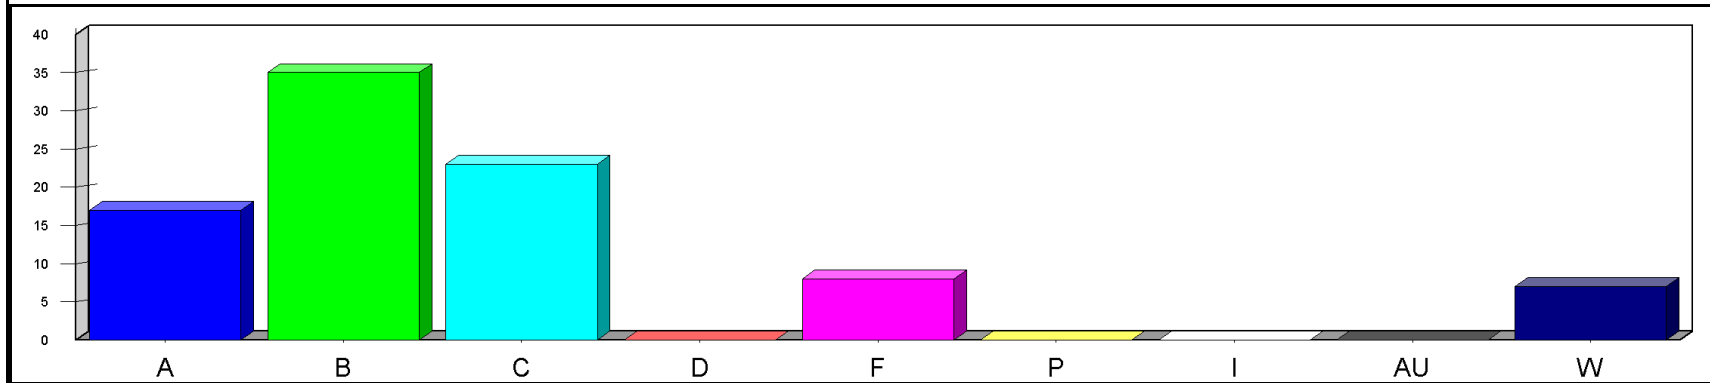

Louisiana State University at Eunice

Date: 5/23/2019

Time: 03:23PM

Grade Distribution by Instructor
Semester: SP Year: 2019

Course	Section	A	B	C	D	F	P	I	AU	W	Total	NR	NR
Wiltz, Gloria													
ENGL0001	01	6	7	10		4				2	29		
Course Totals:		6	7	10		4				2	29		
UNIV0008	01	6	14	6						2	28		
	03	4	11	7		1				2	25		
	05	1	3			3				1	8		
Course Totals:		11	28	13		4				5	61		
Totals: Wiltz, Gloria		17	35	23		8				7	90		