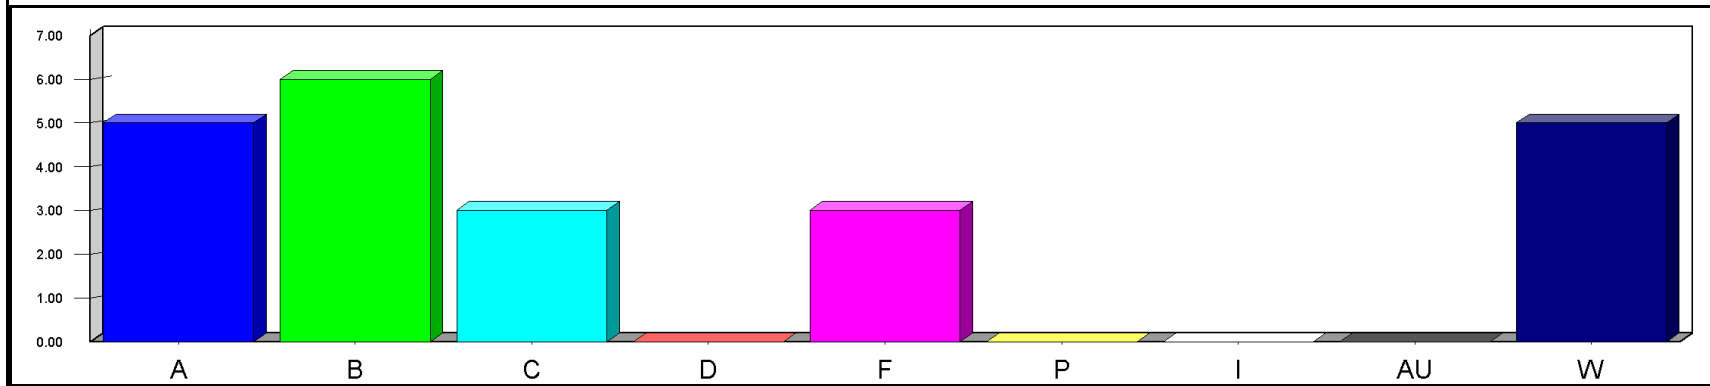

Louisiana State University at Eunice

Date: 5/23/2019

Time: 03:23PM

Grade Distribution by Instructor
Semester: SP Year: 2019

Course	Section	A	B	C	D	F	P	I	AU	W	Total	NR	NR
Koepke-Friend, Sigrid													
PHIL1000	25	5	6	3		3				5	22		
Course Totals:		5	6	3		3				5	22		
Totals: Koepke-Friend, Sigrid		5	6	3		3				5	22		