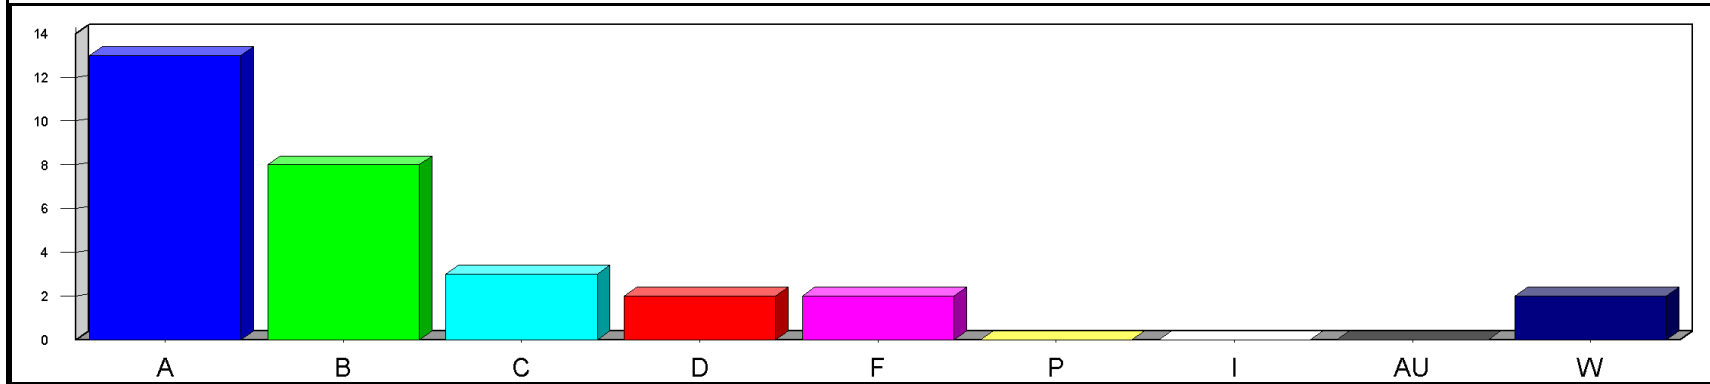

Louisiana State University at Eunice

Date: 5/23/2019

Time: 03:23PM

Grade Distribution by Instructor
Semester: SP Year: 2019

Course	Section	A	B	C	D	F	P	I	AU	W	Total	NR	NR
Clark, Cullen Thomas													
HIST2057	01	13	8	3	2	2				2	30		
Course Totals:		13	8	3	2	2				2	30		
Totals: Clark, Cullen Thomas		13	8	3	2	2				2	30