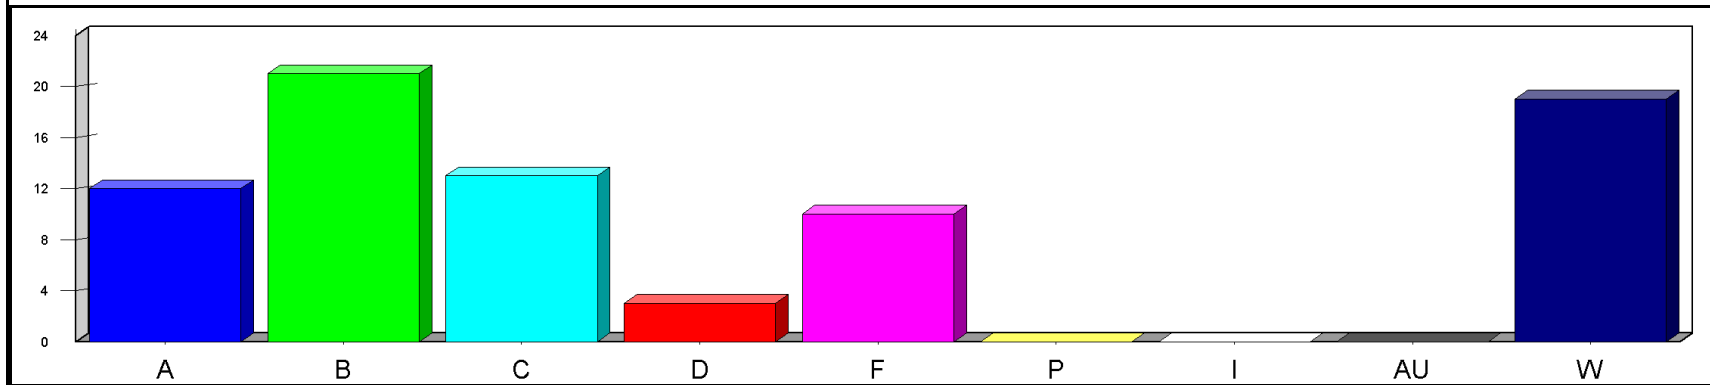

Louisiana State University at Eunice

Date: 5/23/2019

Time: 03:23PM

Grade Distribution by Instructor
Semester: SP Year: 2019

Course	Section	A	B	C	D	F	P	I	AU	W	Total	NR	NR
Throop, Victoria													
HIST2071	01	4	4	5	3					5	21		
Course Totals:		4	4	5	3					5	21		
Totals: Throop, Victoria		4	4	5	3					5	21		