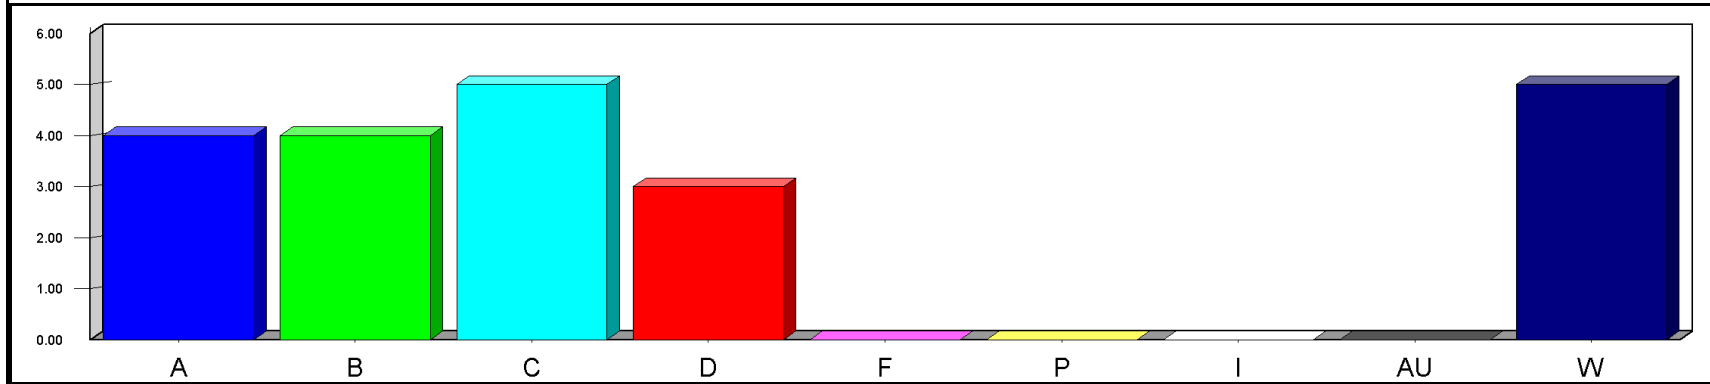

Louisiana State University at Eunice

Date: 5/23/2019

Time: 03:23PM

Grade Distribution by Instructor
Semester: SP Year: 2019

Course	Section	A	B	C	D	F	P	I	AU	W	Total	NR	NR
Throop, Victoria													
HIST2071	01	4	4	5	3					5	21		
Course Totals:		4	4	5	3					5	21		
Totals: Throop, Victoria		4	4	5	3					5	21		