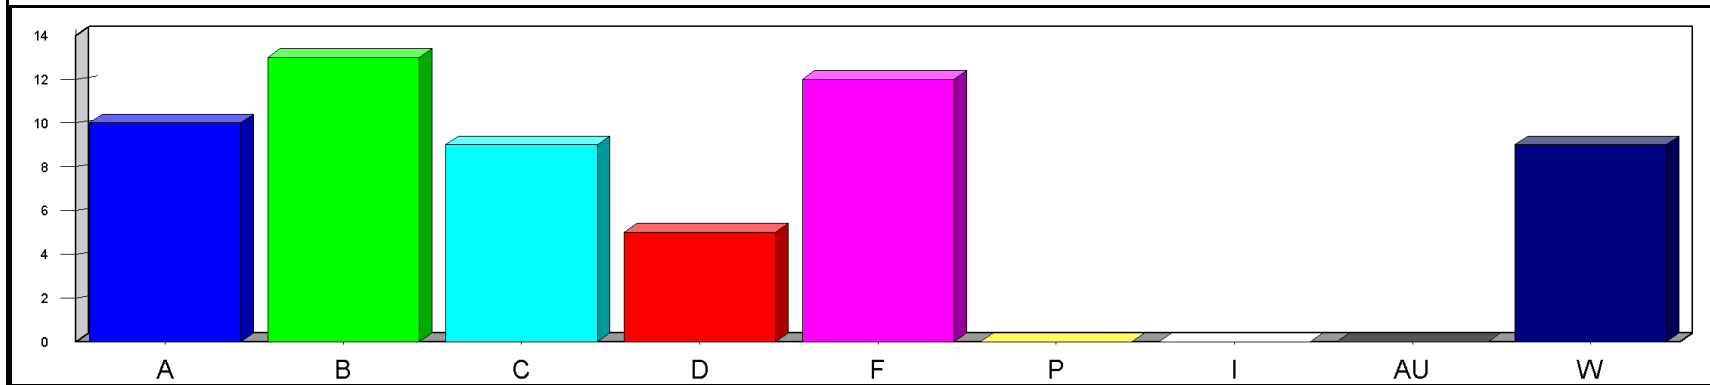

Louisiana State University at Eunice

Date: 5/23/2019

Time: 03:23PM

Grade Distribution by Instructor
Semester: SP Year: 2019

Course	Section	A	B	C	D	F	P	I	AU	W	Total	NR	NR
Ardoin, Brian James													
CJ 1107	01	4	5	3	1	5				4	22		
	25	5	3	5	2	7				4	26		
Course Totals:		9	8	8	3	12				8	48		
CJ 2300	C1	1	5	1	2					1	10		
Course Totals:		1	5	1	2					1	10		
Totals: Ardoin, Brian James		10	13	9	5	12				9	58