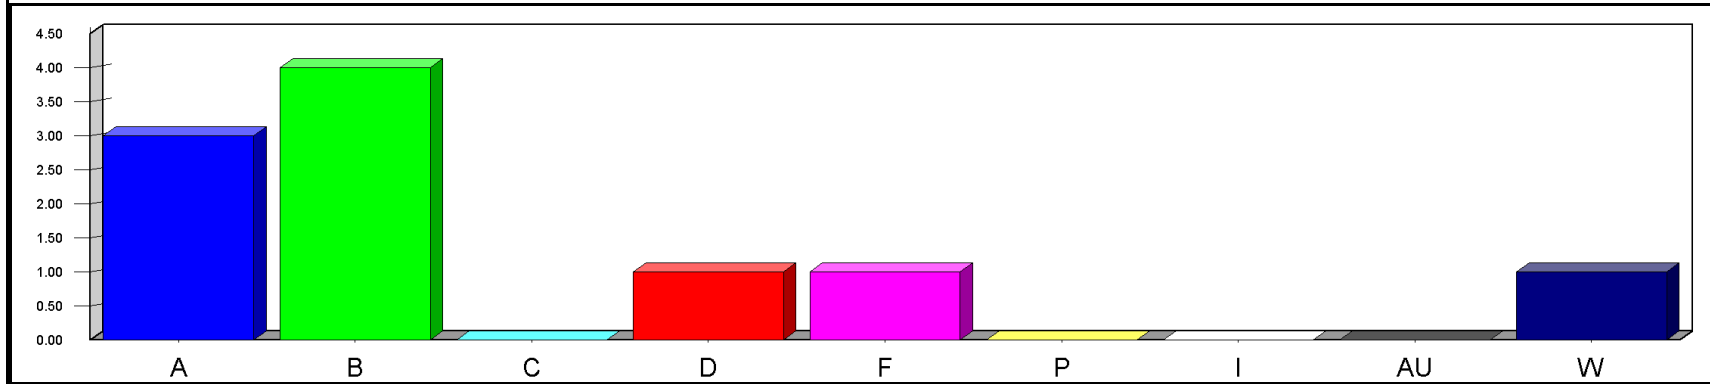

Louisiana State University at Eunice

Date: 5/23/2019

Time: 03:23PM

Grade Distribution by Instructor
Semester: SP Year: 2019

Course	Section	A	B	C	D	F	P	I	AU	W	Total	NR	NR
Sparks, Felope Ann													
PBSA2200	C6	3	4		1	1				1	10		
Course Totals:		3	4		1	1				1	10		
Totals: Sparks, Felope Ann		3	4		1	1				1	10