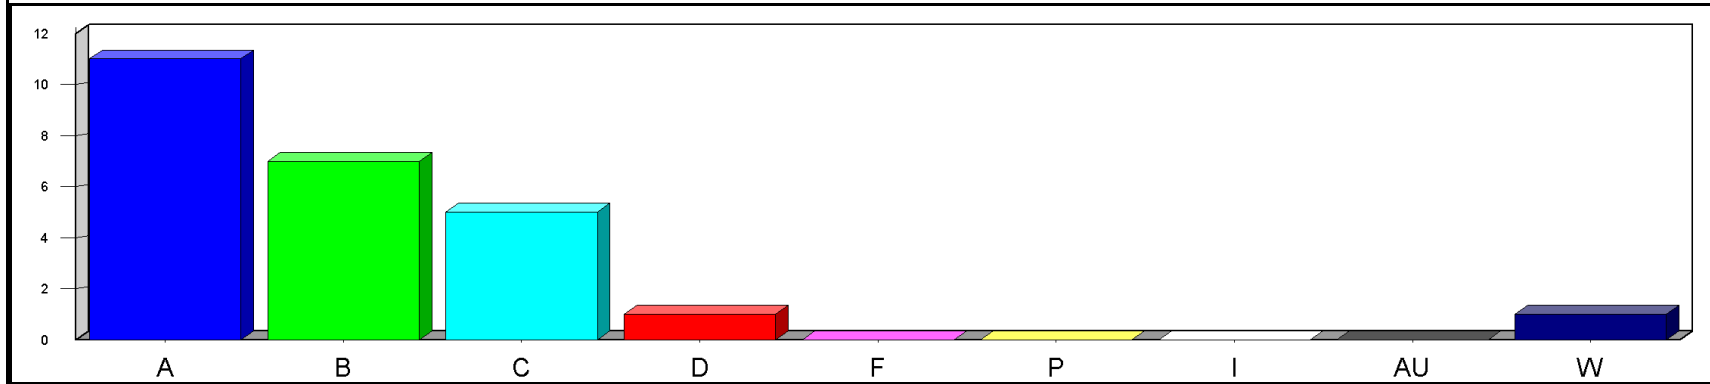

Louisiana State University at Eunice

Date: 5/23/2019

Time: 03:23PM

Grade Distribution by Instructor
Semester: SP Year: 2019

Course	Section	A	B	C	D	F	P	I	AU	W	Total	NR	NR
DeCecca, Justin													
CJ 2131	C1	5	2	3						1	11		
Course Totals:		5	2	3						1	11		
CJ 2153	C6	6	5	2	1						14		
Course Totals:		6	5	2	1						14		
Totals: DeCecca, Justin		11	7	5	1					1	25