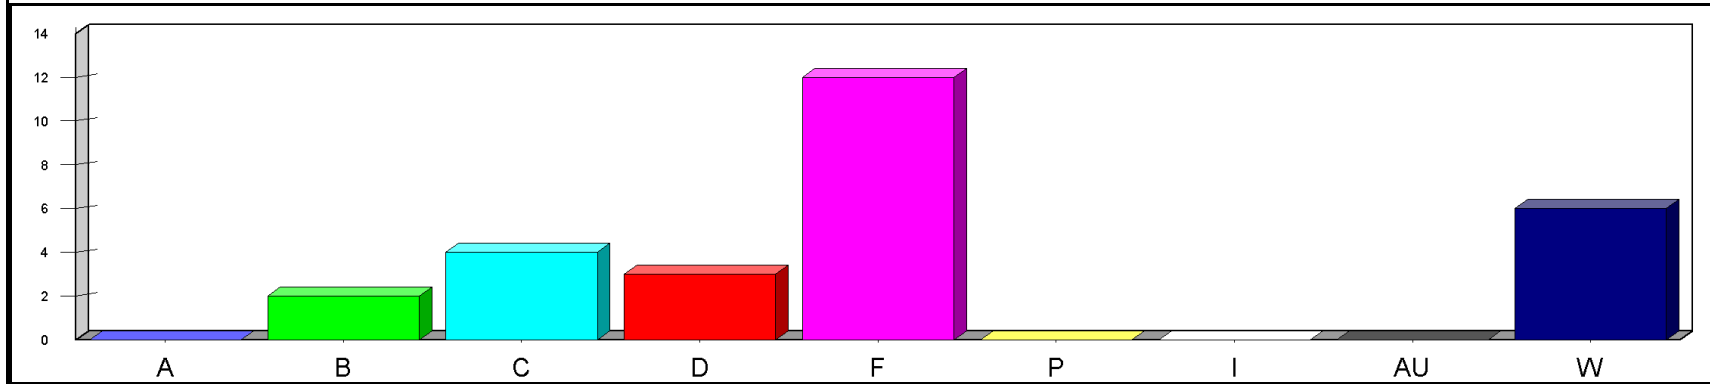

Louisiana State University at Eunice

Date: 5/23/2019

Time: 03:23PM

Grade Distribution by Instructor
Semester: SP Year: 2019

Course	Section	A	B	C	D	F	P	I	AU	W	Total	NR	NR
Bourque, Kyle Joseph													
BIOL1001	27		2	4	3	12				6	27		
Course Totals:			2	4	3	12				6	27		
Totals: Bourque, Kyle Joseph			2	4	3	12				6	27