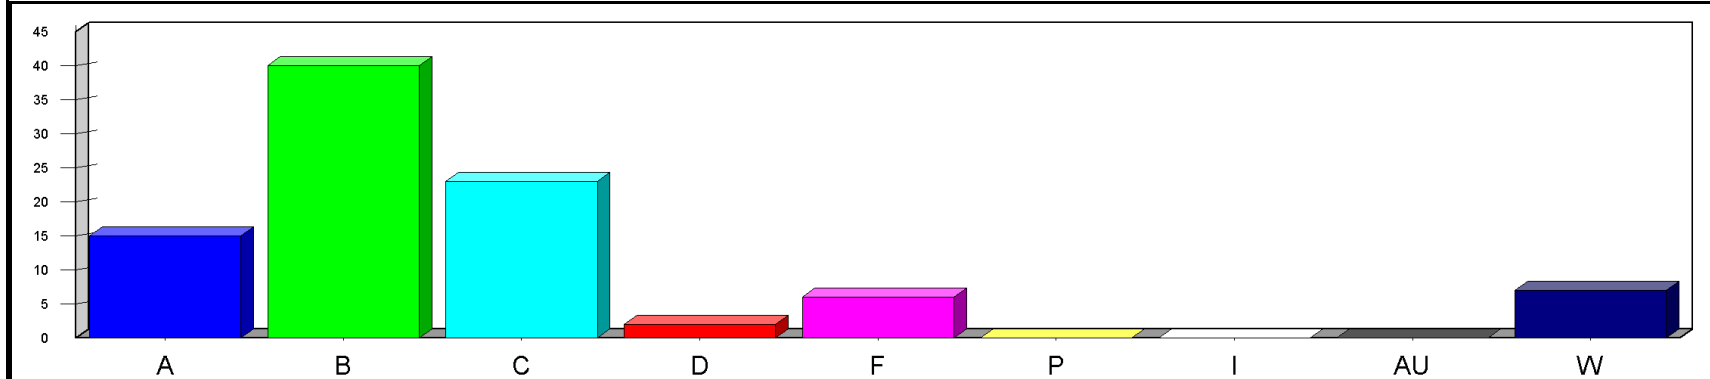

Louisiana State University at Eunice

Date: 5/23/2019

Time: 03:23PM

Grade Distribution by Instructor
Semester: SP Year: 2019

Course	Section	A	B	C	D	F	P	I	AU	W	Total	NR	NR
Sparrow, Christopher													
CHEM1001	01	4	20	13	1					1	39		
Course Totals:		4	20	13	1					1	39		
CHEM1201	01	9	14	5	1	5				4	38		
Course Totals:		9	14	5	1	5				4	38		
CHEM1212	91	1	1	1		1				2	6		
Course Totals:		1	1	1		1				2	6		
PHSC1002	01	1	5	4							10		
Course Totals:		1	5	4							10		
Totals: Sparrow, Christopher		15	40	23	2	6				7	93