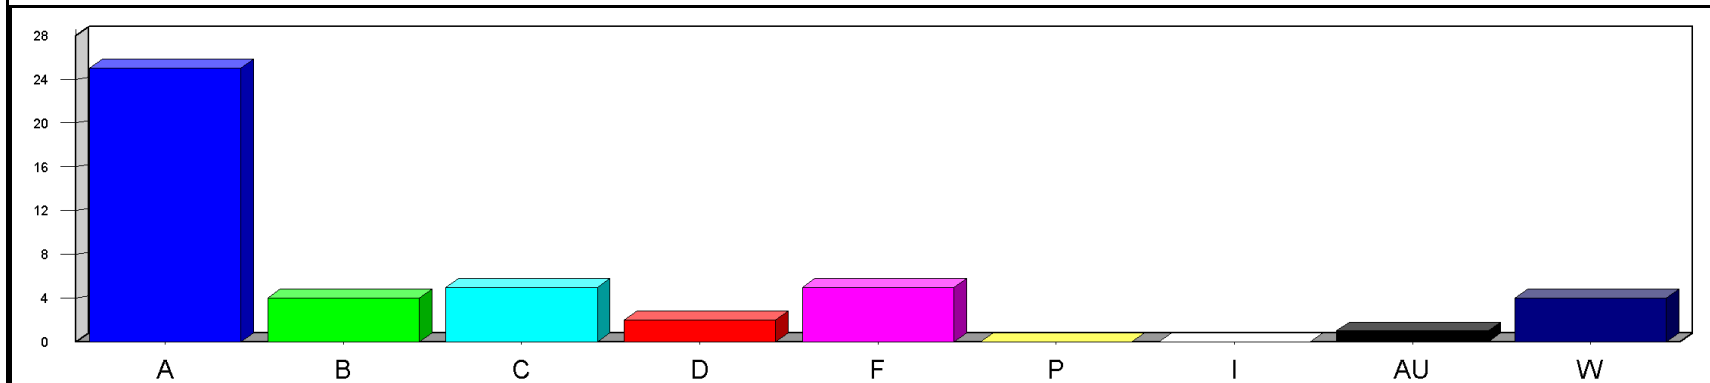

Louisiana State University at Eunice

Date: 5/23/2019

Time: 03:23PM

Grade Distribution by Instructor
Semester: SP Year: 2019

Course	Section	A	B	C	D	F	P	I	AU	W	Total	NR	NR
Orgain, Alan													
HPRE1142	01	11	1						1		13		
	02	8									8		
Course Totals:		19	1						1		21		
HPRE1242	02	2									2		
Course Totals:		2									2		
HPRE2920	01	2		1	1					1	5		
Course Totals:		2		1	1					1	5		
MATH0001	82	2	3	4	1	5				3	18		
Course Totals:		2	3	4	1	5				3	18		
Totals: Orgain, Alan		25	4	5	2	5			1	4	46