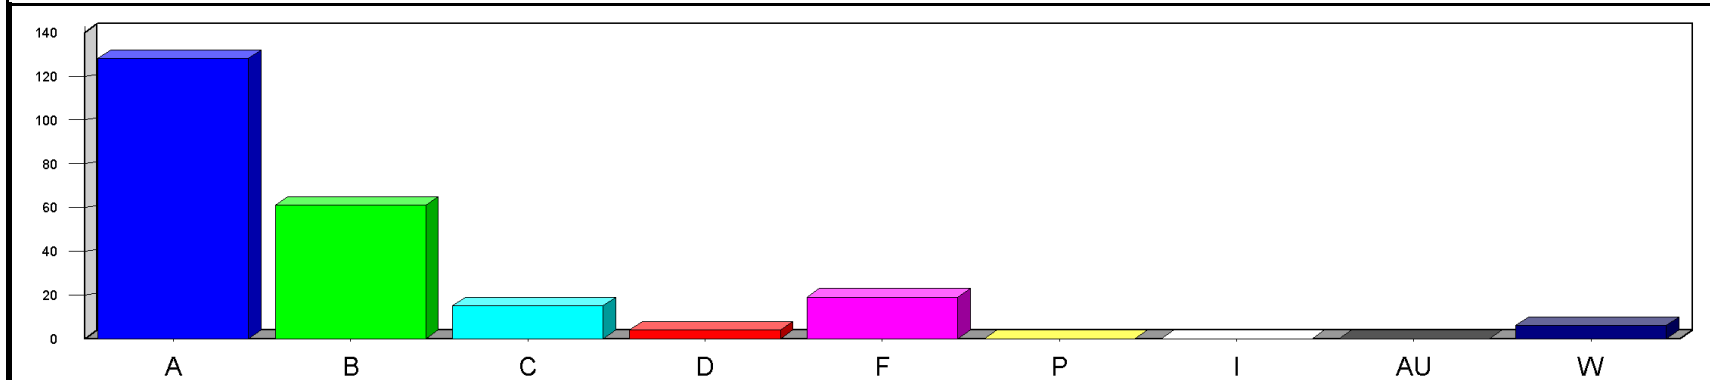

Louisiana State University at Eunice

Date: 5/23/2019

Time: 03:23PM

Grade Distribution by Instructor
Semester: SP Year: 2019

Course	Section	A	B	C	D	F	P	I	AU	W	Total	NR	NR
Robinson, James W													
SOCL2001	01	21	8	4	1	4				2	40		
	02	20	8			3					31		
	25	47	19	1		2				1	70		
Course Totals:		88	35	5	1	9				3	141		
SOCL2501	25	22	12	3	1	6				2	46		
Course Totals:		22	12	3	1	6				2	46		
SOCL2505	C6	14	13	4		2					33		
Course Totals:		14	13	4		2					33		
SOCL2920	25	4	1	3	2	2				1	13		
Course Totals:		4	1	3	2	2				1	13		
Totals: Robinson, James W		128	61	15	4	19				6	233