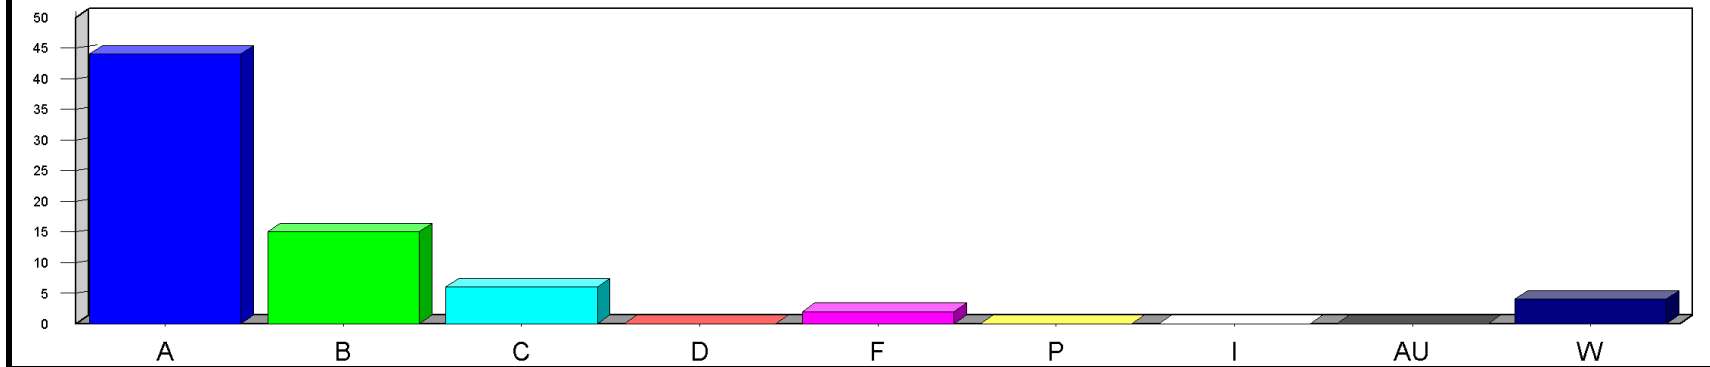

Louisiana State University at Eunice

Date: 5/23/2019

Time: 03:23PM

Grade Distribution by Instructor
Semester: SP Year: 2019

Course	Section	A	B	C	D	F	P	I	AU	W	Total	NR	NR
Ardoin, Jason													
GEOG1001	25	22	8	3						2	35		
	C6	22	7	3		2				2	36		
Course Totals:		44	15	6		2				4	71		
Totals: Ardoin, Jason		44	15	6		2				4	71