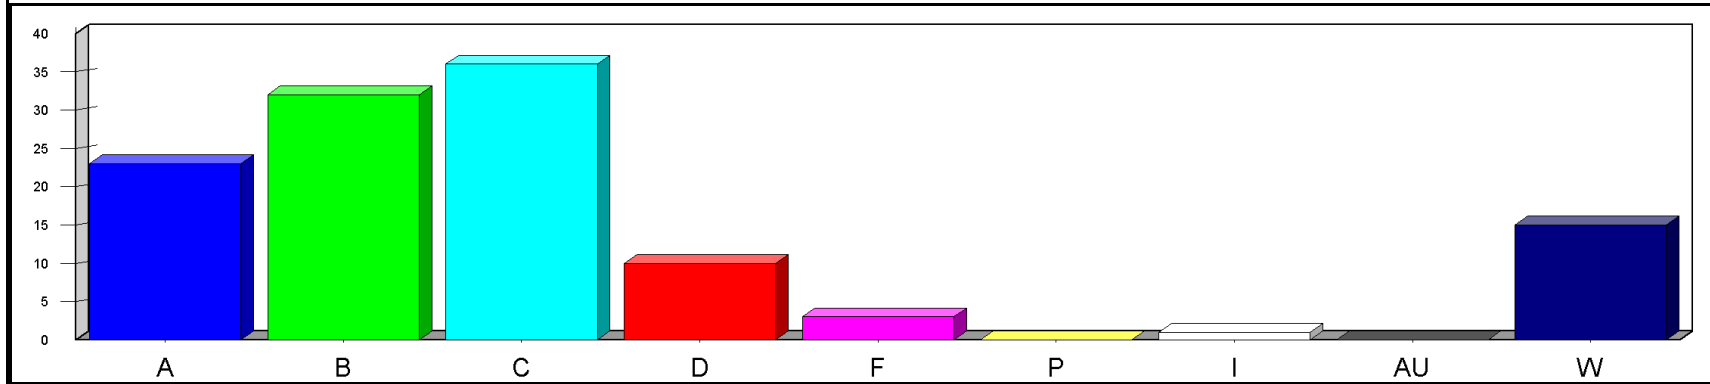

Louisiana State University at Eunice

Date: 5/23/2019

Time: 03:23PM

Grade Distribution by Instructor
Semester: SP Year: 2019

Course	Section	A	B	C	D	F	P	I	AU	W	Total	NR	NR
Robichaux, Sheila Renee													
BIOL2160	01	23	32	36	10	3		1		15	120		
Course Totals:		23	32	36	10	3		1		15	120		
Totals: Robichaux, Sheila Renee		23	32	36	10	3		1		15	120