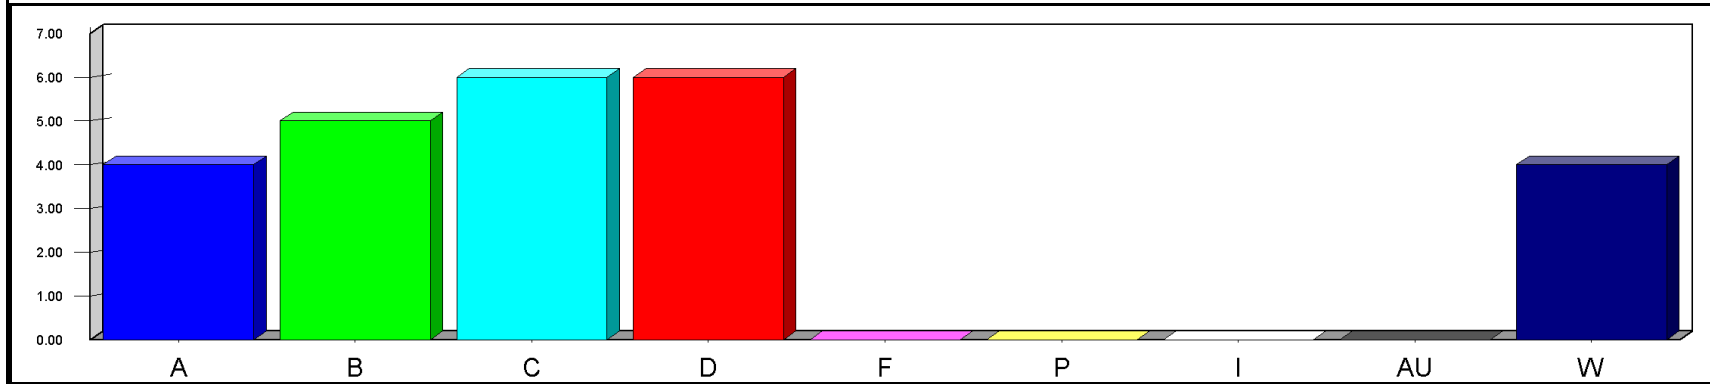

Louisiana State University at Eunice

Date: 5/23/2019

Time: 03:23PM

Grade Distribution by Instructor
Semester: SP Year: 2019

Course	Section	A	B	C	D	F	P	I	AU	W	Total	NR	NR
Whatley, Glen Alan													
PSYC2070	A1	4	5	6	6					4	25		
Course Totals:		4	5	6	6					4	25		
Totals: Whatley, Glen Alan		4	5	6	6					4	25