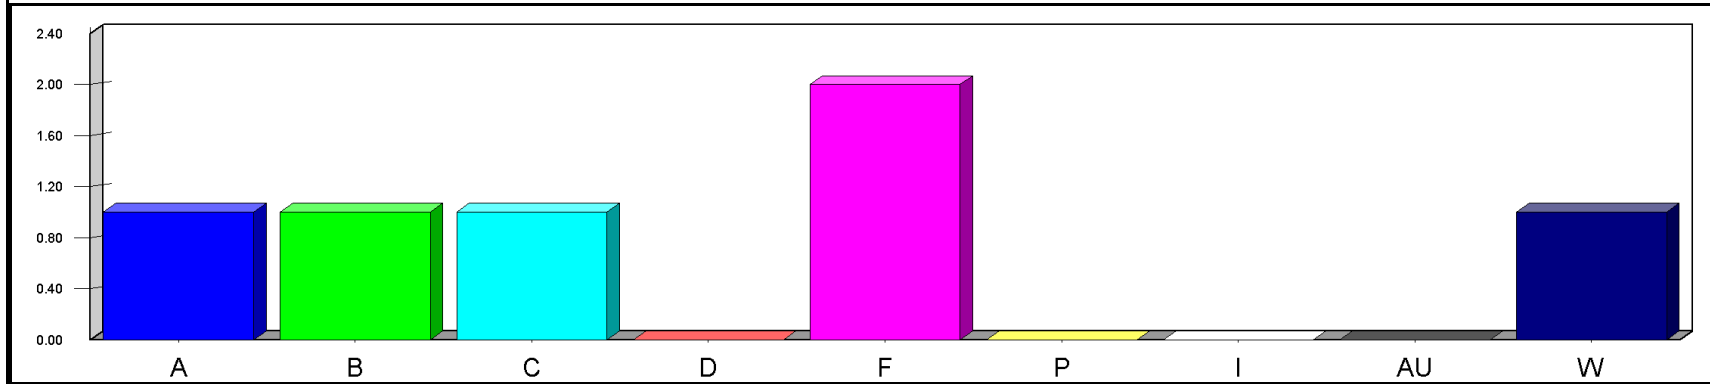

Louisiana State University at Eunice

Date: 5/23/2019

Time: 03:23PM

Grade Distribution by Instructor
Semester: SP Year: 2019

Course	Section	A	B	C	D	F	P	I	AU	W	Total	NR	NR
Mahoney, Sandra M													
SOCL2501	C6	1	1	1		2				1	6		
Course Totals:		1	1	1		2				1	6		
Totals: Mahoney, Sandra M		1	1	1		2				1	6