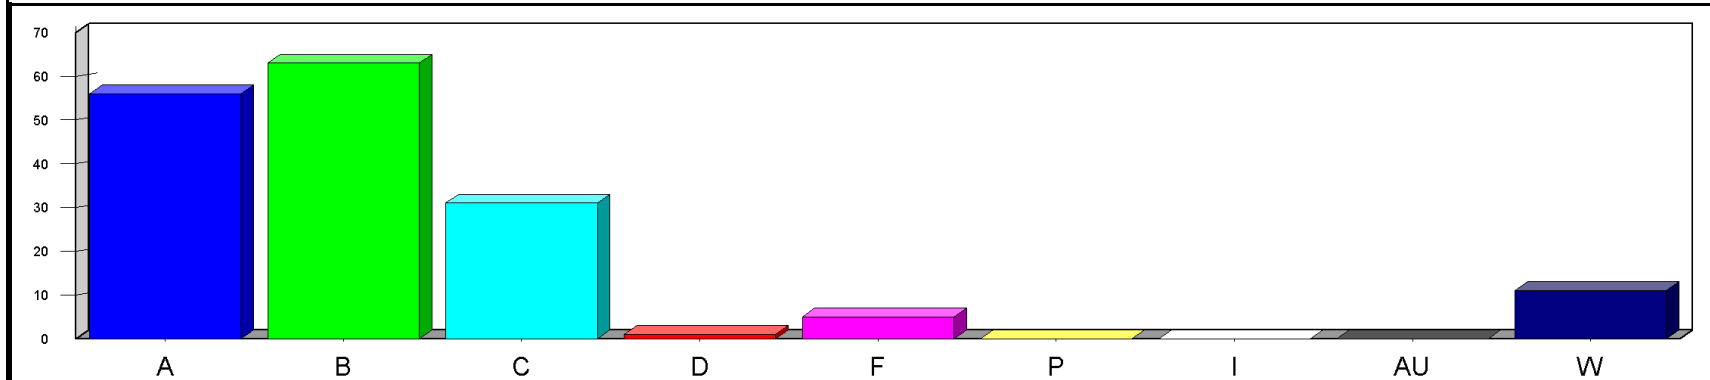

Louisiana State University at Eunice

Date: 5/23/2019

Time: 03:23PM

Grade Distribution by Instructor
Semester: SP Year: 2019

Course	Section	A	B	C	D	F	P	I	AU	W	Total	NR	NR
Fontenot, Billy Charles													
ENGL0001	02	3	3	4	1	2				3	16		
Course Totals:		3	3	4	1	2				3	16		
ENGL1001	12	7	15	5		1				2	30		
Course Totals:		7	15	5		1				2	30		
ENGL1002	05	13	7	7						2	29		
	07	11	15	3						1	30		
	11	15	8	5		1				1	30		
Course Totals:		39	30	15		1				4	89		
ENGL2072	C6	7	15	7		1				2	32		
Course Totals:		7	15	7		1				2	32		
Totals: Fontenot, Billy Charles		56	63	31	1	5				11	167