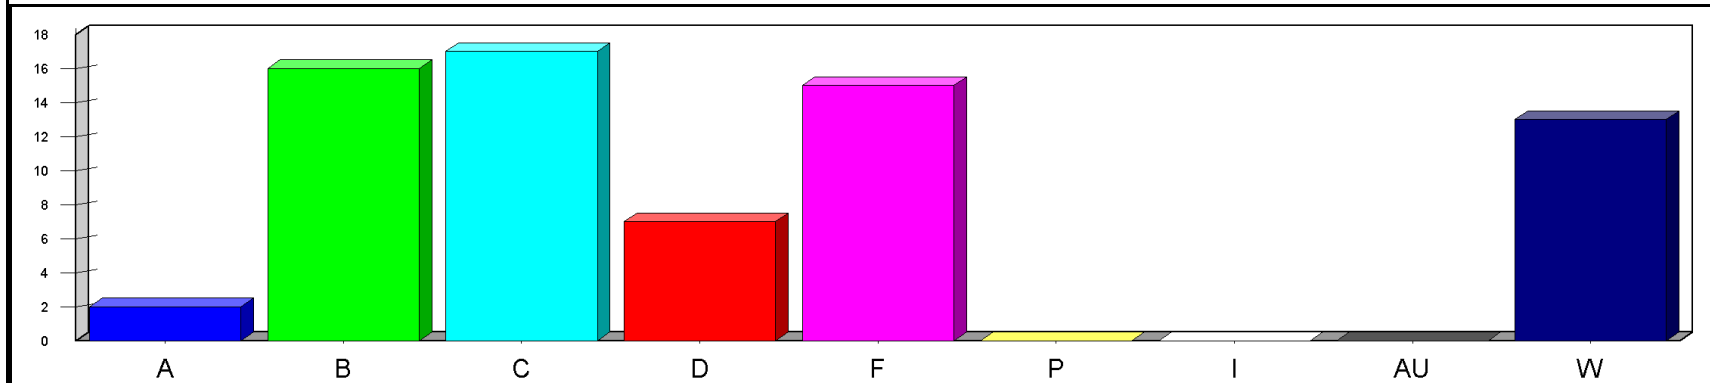

Louisiana State University at Eunice

Date: 5/23/2019

Time: 03:23PM

Grade Distribution by Instructor
Semester: SP Year: 2019

Course	Section	A	B	C	D	F	P	I	AU	W	Total	NR	NR
Semones, Grace													
MATH0001	A4		4	4	1	6				4	19		
	D1		2								2		
Course Totals:			6	4	1	6				4	21		
MATH0021	A1		3	4	3	2				4	16		
Course Totals:			3	4	3	2				4	16		
MATH1015	C1	1	2	2		3				1	9		
Course Totals:		1	2	2		3				1	9		
MATH1021	A1	1	4	4	3	2				1	15		
Course Totals:		1	4	4	3	2				1	15		
MATH1425	C7		1	3		2				3	9		
Course Totals:			1	3		2				3	9		
Totals: Semones, Grace		2	16	17	7	15				13	70