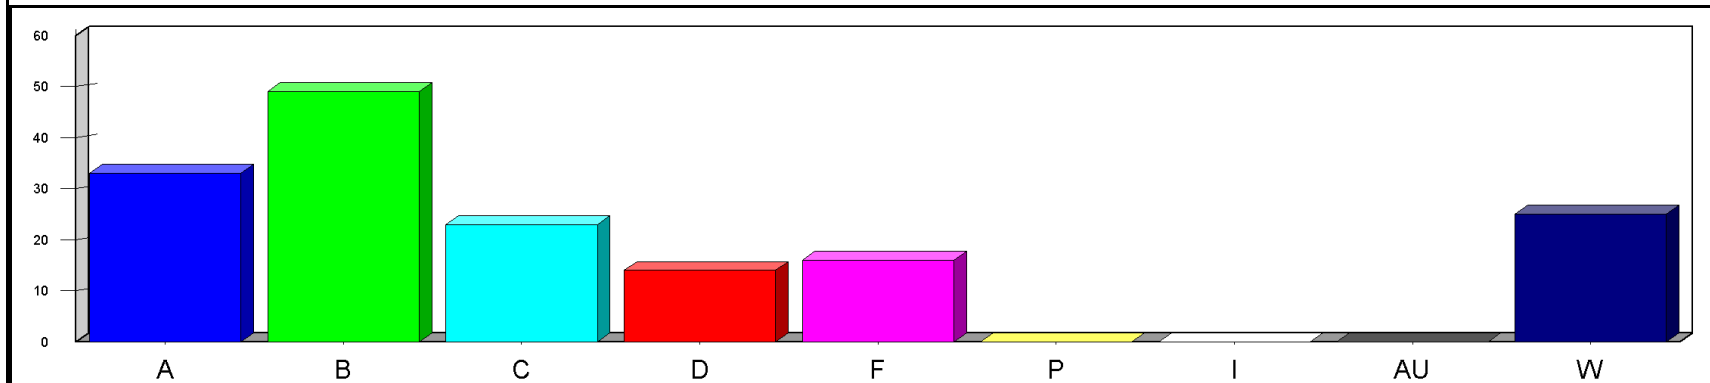

Louisiana State University at Eunice

Date: 5/23/2019

Time: 03:23PM

Grade Distribution by Instructor
Semester: SP Year: 2019

Course	Section	A	B	C	D	F	P	I	AU	W	Total	NR	NR
Trant, Timothy J													
PSYC2000	02	2	4	2		2				4	14		
Course Totals:		2	4	2		2				4	14		
PSYC2060	01	10	15	7	4					6	42		
Course Totals:		10	15	7	4					6	42		
PSYC2070	02	10	13	6	5	10				7	51		
	26	8	15	8	5	4				8	48		
Course Totals:		18	28	14	10	14				15	99		
PSYC2076	01	3	2								5		
Course Totals:		3	2								5		
Totals: Trant, Timothy J		33	49	23	14	16				25	160