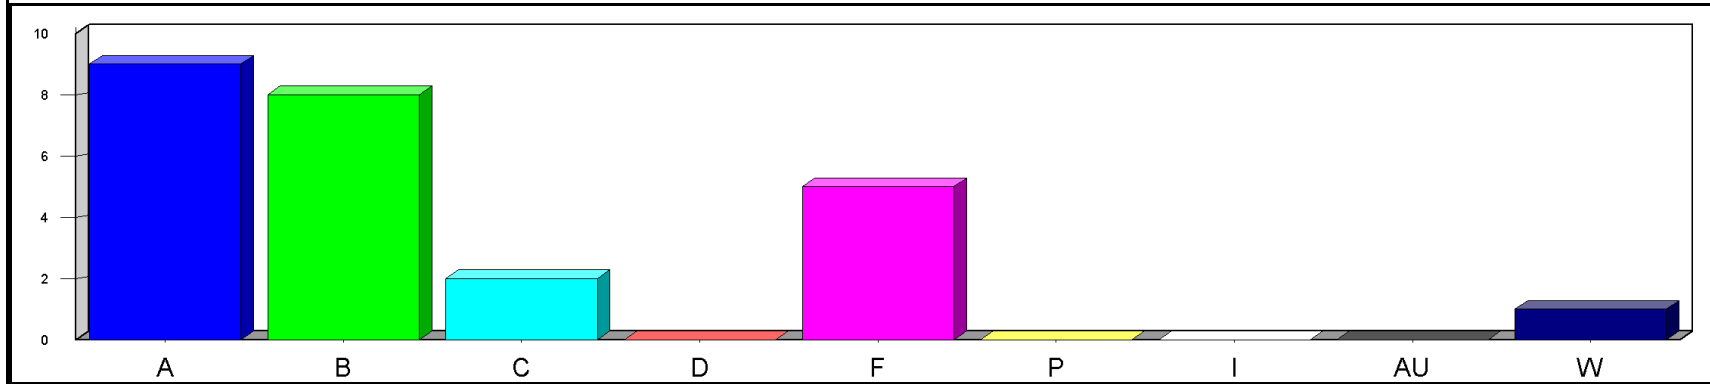

Louisiana State University at Eunice

Date: 5/23/2019

Time: 03:23PM

Grade Distribution by Instructor
Semester: SP Year: 2019

Course	Section	A	B	C	D	F	P	I	AU	W	Total	NR	NR
Papillion, Damien Demoine													
UNIV008	50	8	5			2					15		
Course Totals:		8	5			2					15		
UNIV1005	50	1	3	2		3				1	10		
Course Totals:		1	3	2		3				1	10		
Totals: Papillion, Damien Demoine		9	8	2		5				1	25