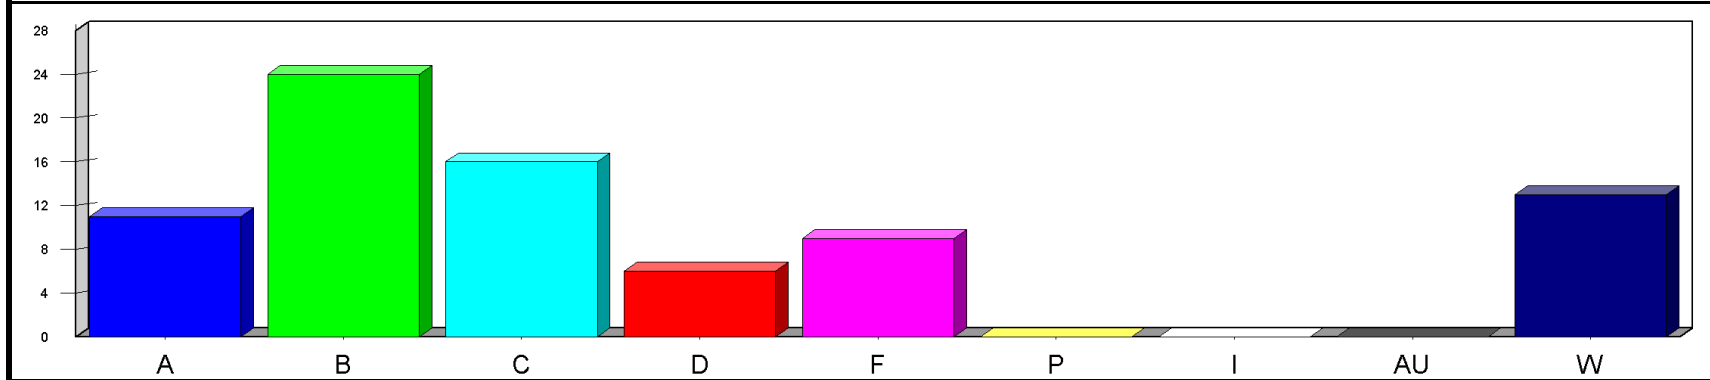

Louisiana State University at Eunice

Date: 5/23/2019

Time: 03:23PM

Grade Distribution by Instructor
Semester: SP Year: 2019

Course	Section	A	B	C	D	F	P	I	AU	W	Total	NR	NR
Gaspard, Rusty													
HIST2055	26	5	13	8	2	2				8	38		
	C6	6	11	8	4	7				5	41		
Course Totals:		11	24	16	6	9				13	79		
Totals: Gaspard, Rusty		11	24	16	6	9				13	79