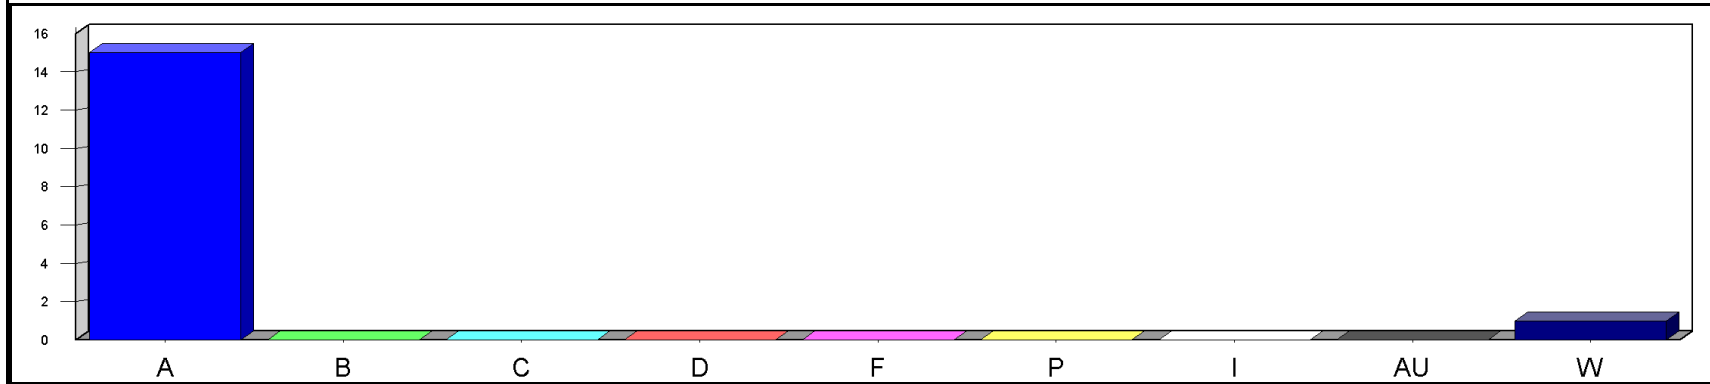

Louisiana State University at Eunice

Date: 5/23/2019

Time: 03:23PM

Grade Distribution by Instructor
Semester: SP Year: 2019

Course	Section	A	B	C	D	F	P	I	AU	W	Total	NR	NR
Starks, Byron Keith													
HPRE1502	04	15								1	16		
Course Totals:		15								1	16		
Totals: Starks, Byron Keith		15								1	16