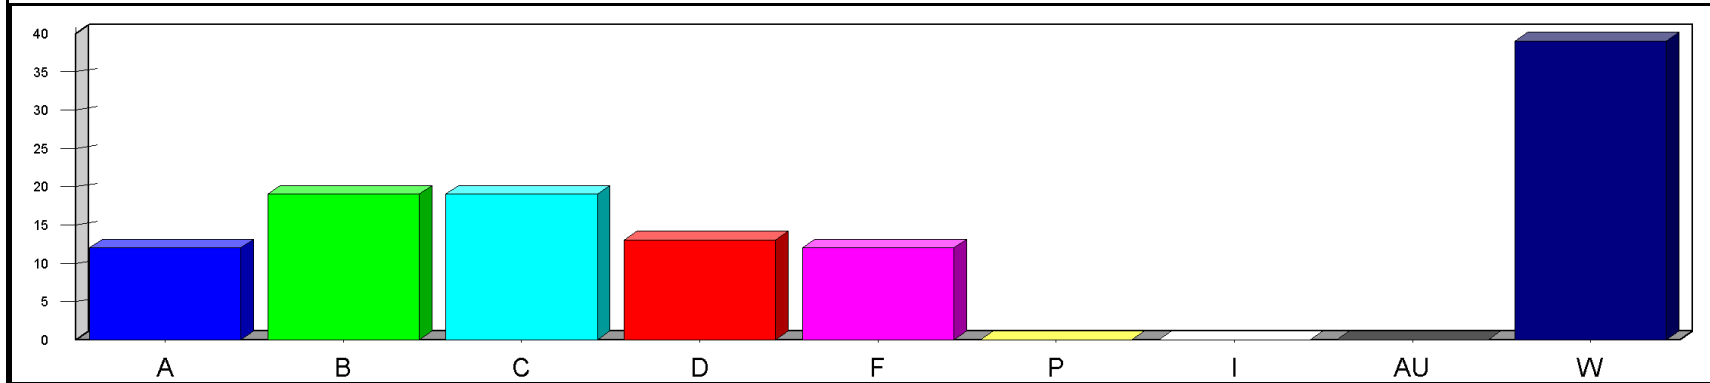

Louisiana State University at Eunice

Date: 5/23/2019

Time: 03:23PM

Grade Distribution by Instructor
Semester: SP Year: 2019

Course	Section	A	B	C	D	F	P	I	AU	W	Total	NR	NR
Escude', Wayne													
MATH1021	02	1	2	4		5				13	25		
	05			4	7	2				9	22		
	25	1	5	2	5	5				8	26		
Course Totals:		2	7	10	12	12				30	73		
MATH1022	02	4	1	1						3	9		
	03	6	9	4	1					5	25		
Course Totals:		10	10	5	1					8	34		
MATH1552	01		2	4						1	7		
Course Totals:			2	4						1	7		
Totals: Escude', Wayne		12	19	19	13	12				39	114