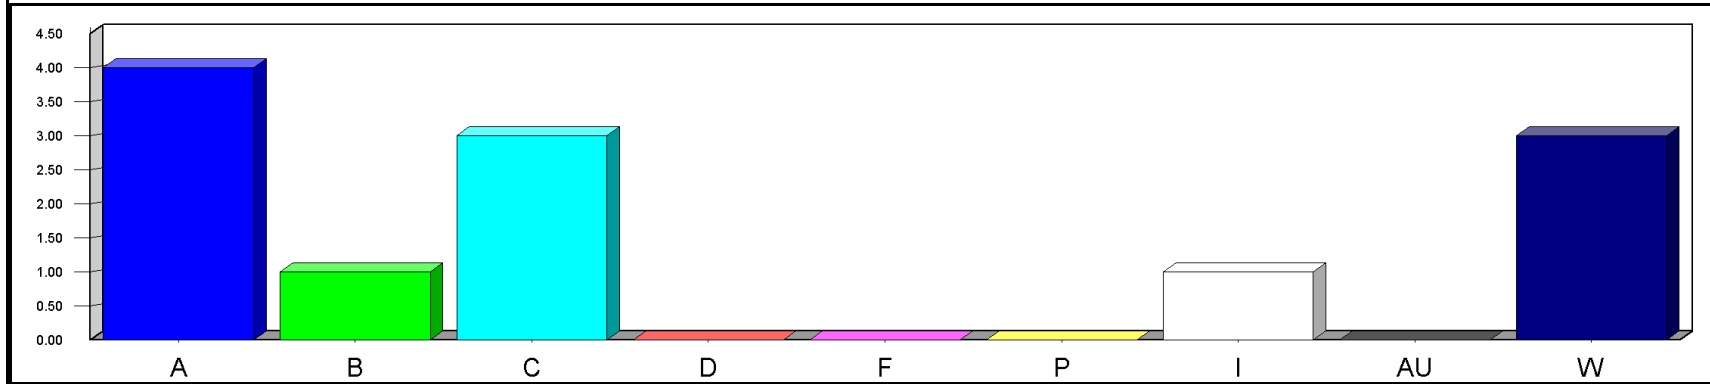

Louisiana State University at Eunice

Date: 5/23/2019

Time: 03:23PM

Grade Distribution by Instructor
Semester: SP Year: 2019

Course	Section	A	B	C	D	F	P	I	AU	W	Total	NR	NR
Singh, Pooja													
ASTR1101	25	4	1	3				1		1	10		
Course Totals:		4	1	3				1		1	10		
ASTR1102	25									2	2		
Course Totals:										2	2		
Totals: Singh, Pooja		4	1	3				1		3	12