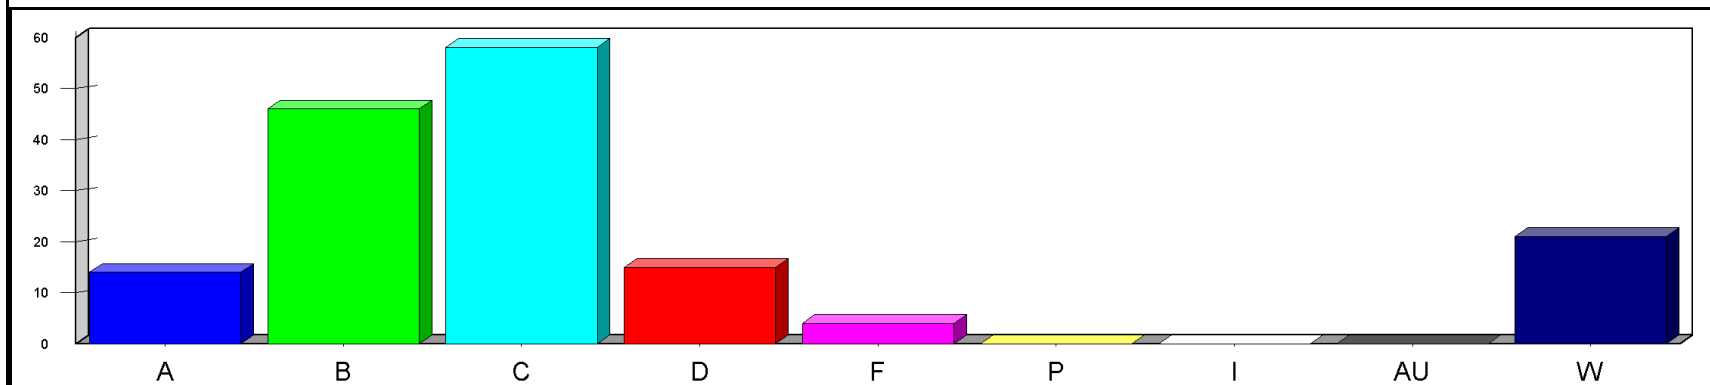

Louisiana State University at Eunice

Date: 5/23/2019

Time: 03:23PM

Grade Distribution by Instructor
Semester: SP Year: 2019

Course	Section	A	B	C	D	F	P	I	AU	W	Total	NR	NR
Beshera, Kebede													
BIOL1160	50	1	4	3	2					1	11		
Course Totals:		1	4	3	2					1	11		
BIOL1208	91	1	4	6	1	1				10	23		
Course Totals:		1	4	6	1	1				10	23		
BIOL2161	92	6	13	8	1					4	32		
	93	1	10	14	4	1				1	31		
	94	3	5	14	5	1					28		
	95	2	6	5	2	1				4	20		
	96		4	8						1	13		
Course Totals:		12	38	49	12	3				10	124		
Totals: Beshera, Kebede		14	46	58	15	4				21	158