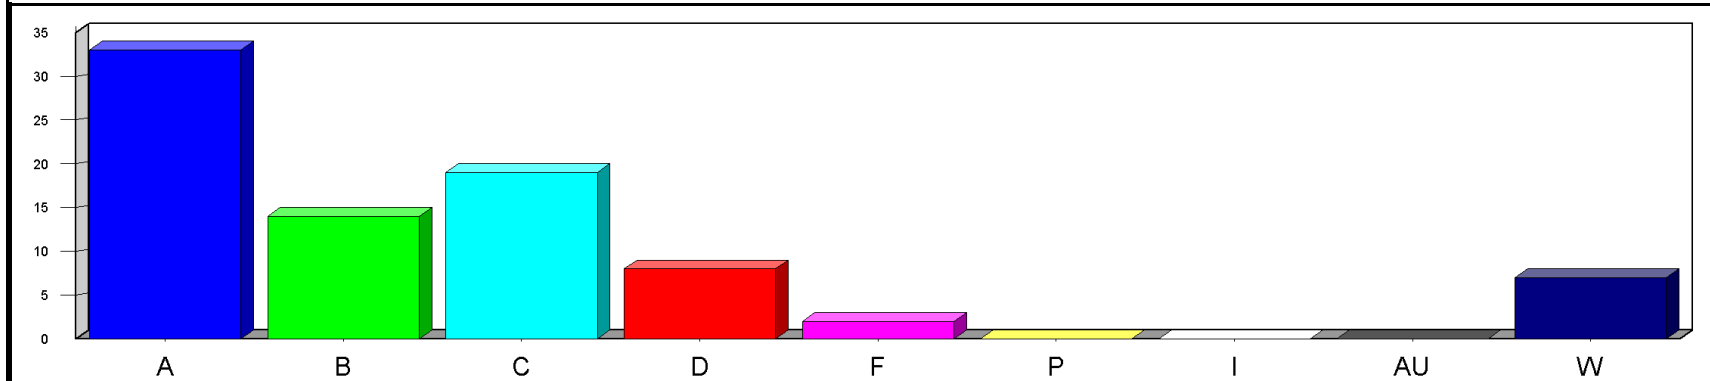

Louisiana State University at Eunice

Date: 5/23/2019

Time: 03:23PM

Grade Distribution by Instructor
Semester: SP Year: 2019

Course	Section	A	B	C	D	F	P	I	AU	W	Total	NR	NR
Borill, Brandon Lee_John													
CHEM1202	01	12	7	8	5	1				4	37		
Course Totals:		12	7	8	5	1				4	37		
CHEM1212	92	7	2	3						1	13		
	93	12	3								15		
Course Totals:		19	5	3						1	28		
PHSC1001	02	2	2	8	3	1				2	18		
Course Totals:		2	2	8	3	1				2	18		
Totals: Borill, Brandon Lee_John		33	14	19	8	2				7	83