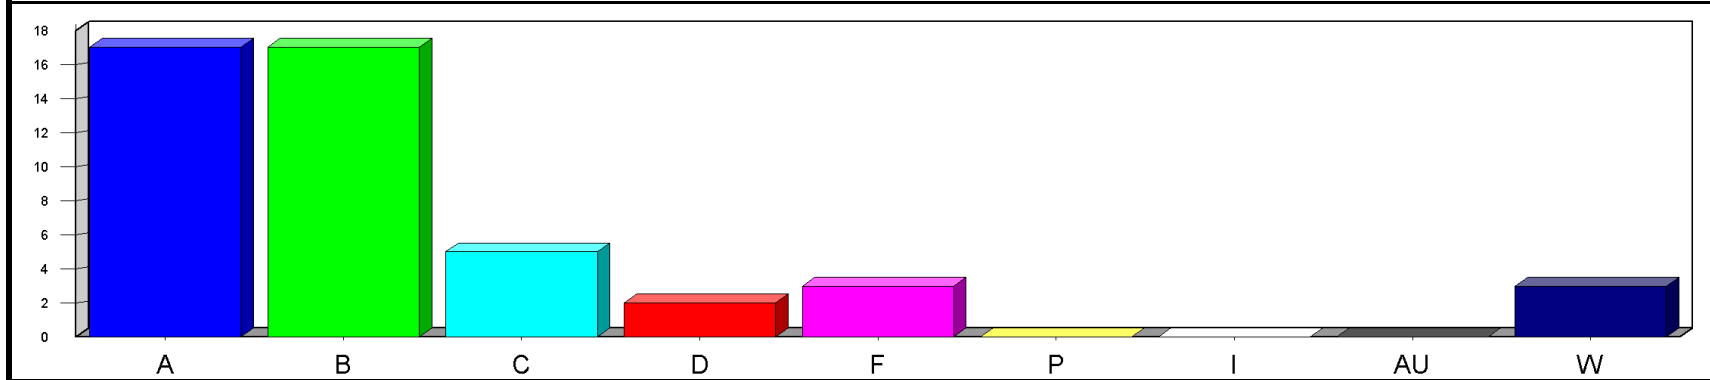

Louisiana State University at Eunice

Date: 5/23/2019

Time: 03:23PM

Grade Distribution by Instructor
Semester: SP Year: 2019

Course	Section	A	B	C	D	F	P	I	AU	W	Total	NR	NR
Griffith, Launey Patton													
POL2051	25	9	11	3	2	2					27		
	C6	8	6	2		1				3	20		
Course Totals:		17	17	5	2	3				3	47		
Totals: Griffith, Launey Patton		17	17	5	2	3				3	47