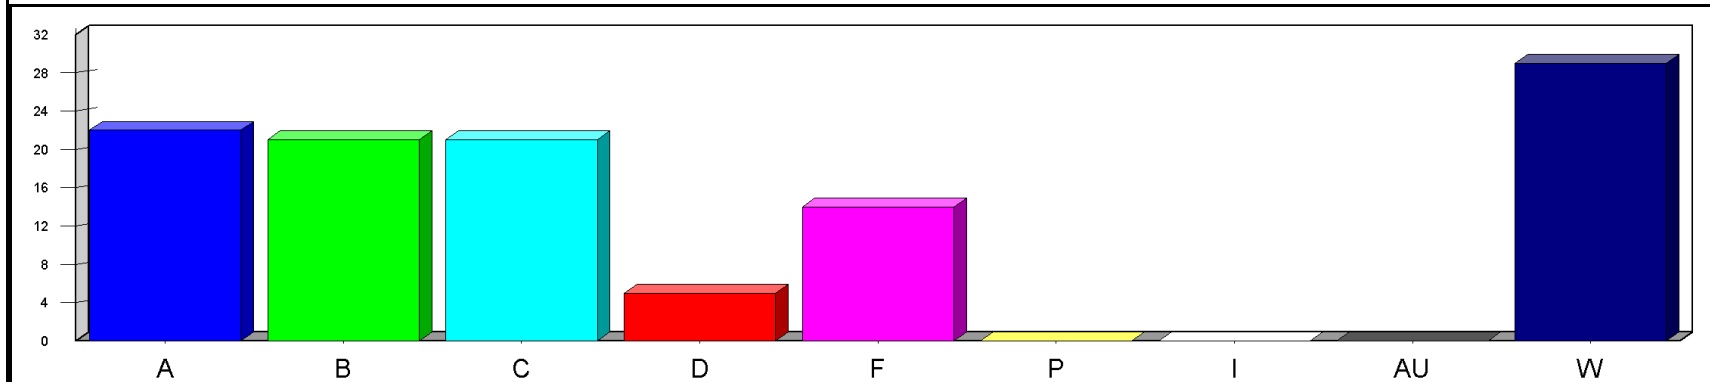

Louisiana State University at Eunice

Date: 5/23/2019

Time: 03:23PM

Grade Distribution by Instructor
Semester: SP Year: 2019

Course	Section	A	B	C	D	F	P	I	AU	W	Total	NR	NR
Alleman, Michael													
ENGL1001	04		1	4	2	6				7	20		
	08		1	1	1	1				10	14		
Course Totals:			2	5	3	7				17	34		
ENGL2020	01	7	6	3		1				4	21		
Course Totals:		7	6	3		1				4	21		
ENGL2027	25	5	7	8		1				3	24		
Course Totals:		5	7	8		1				3	24		
HIST1003	02	4	3	3	2					3	15		
Course Totals:		4	3	3	2					3	15		
THTR1020	C6	6	3	2		5				2	18		
Course Totals:		6	3	2		5				2	18		
Totals: Alleman, Michael		22	21	21	5	14				29	112