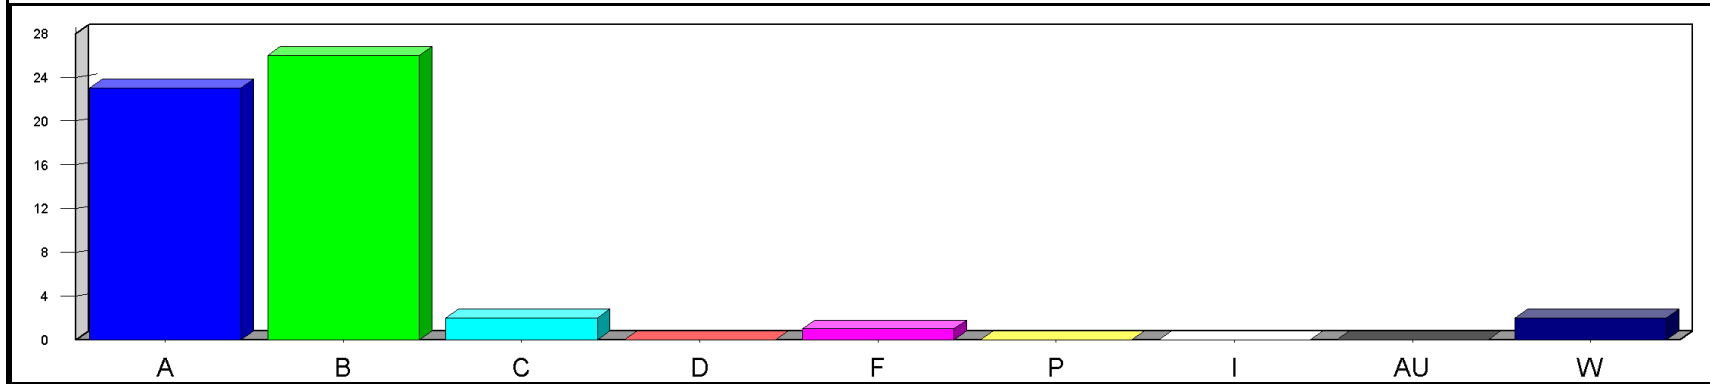

Louisiana State University at Eunice

Date: 5/23/2019

Time: 03:23PM

Grade Distribution by Instructor
Semester: SP Year: 2019

Course	Section	A	B	C	D	F	P	I	AU	W	Total	NR	NR
Massy, Jana													
ALLH1200	25	19	6	2		1				1	29		
Course Totals:		19	6	2		1				1	29		
ALLH2625	25	4	20							1	25		
Course Totals:		4	20							1	25		
Totals: Massy, Jana		23	26	2		1				2	54