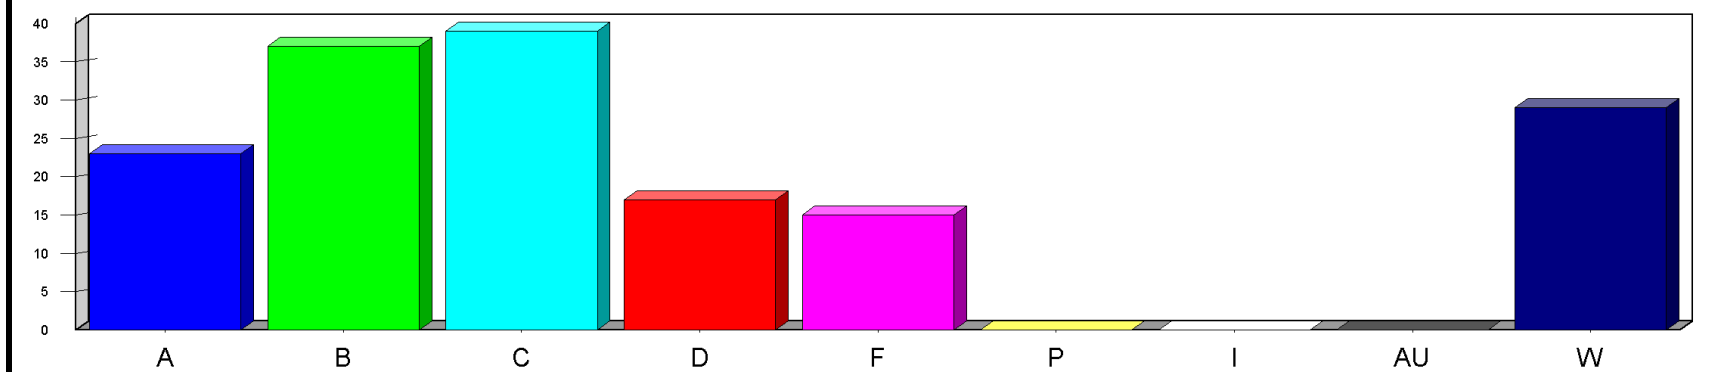

Louisiana State University at Eunice

Date: 5/23/2019

Time: 03:23PM

Grade Distribution by Instructor
Semester: SP Year: 2019

Course	Section	A	B	C	D	F	P	I	AU	W	Total	NR	NR
Vidrine, Elizabeth Ann													
MATH0015	01	3	1	5	4	2				7	22		
	25		4	6	4	2				4	20		
	80	1	7	4		3				2	17		
Course Totals:		4	12	15	8	7				13	59		
MATH0022	16	5				1				2	8		
Course Totals:		5				1				2	8		
MATH1021	16	3	7	7	2	4				6	29		
Course Totals:		3	7	7	2	4				6	29		
MATH1425	04	9	12	11	5					2	39		
	25	2	6	6	2	3				6	25		
Course Totals:		11	18	17	7	3				8	64		
Totals: Vidrine, Elizabeth Ann		23	37	39	17	15				29	160		