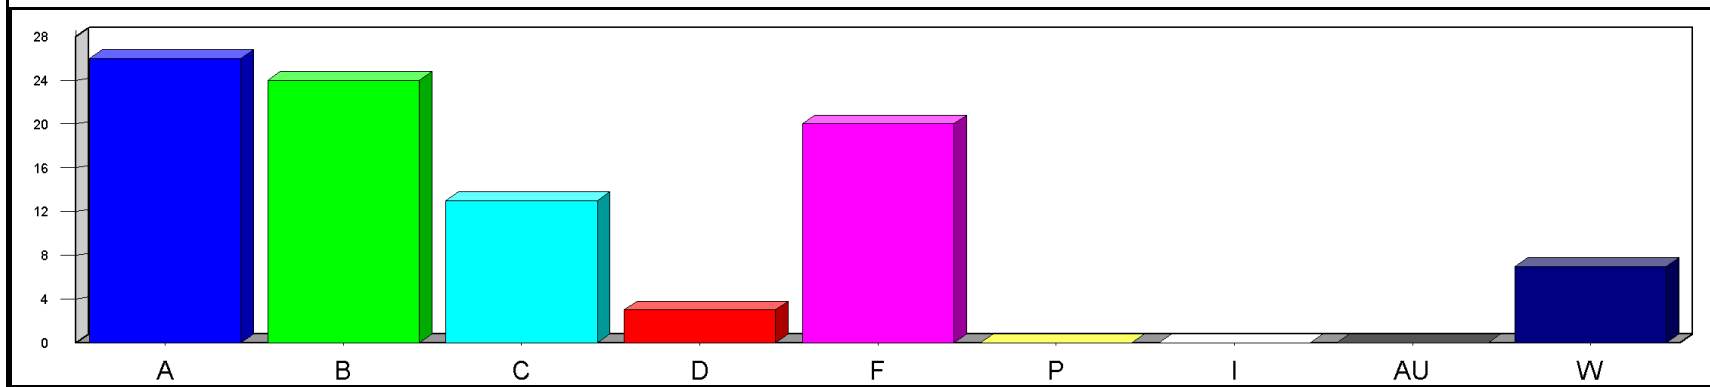

Louisiana State University at Eunice

Date: 5/23/2019

Time: 03:23PM

Grade Distribution by Instructor
Semester: SP Year: 2019

Course	Section	A	B	C	D	F	P	I	AU	W	Total	NR	NR
Brown, Clara													
ENGL0001	A1	2	10	3		4				3	22		
Course Totals:		2	10	3		4				3	22		
ENGL1001	A1	7	5	3	1	7					23		
Course Totals:		7	5	3	1	7					23		
ENGL1002	A1	7	4	1	1	2				1	16		
Course Totals:		7	4	1	1	2				1	16		
UNIV0008	A1	9	2	4		2					17		
Course Totals:		9	2	4		2					17		
UNIV1005	A1	1	3	2	1	5				3	15		
Course Totals:		1	3	2	1	5				3	15		
Totals: Brown, Clara		26	24	13	3	20				7	93