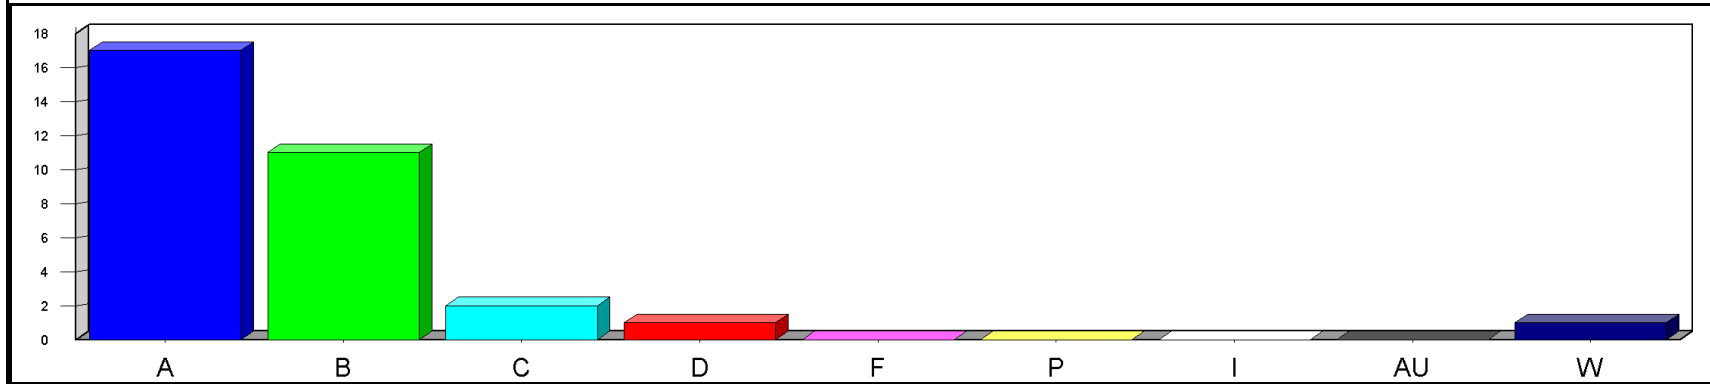

Louisiana State University at Eunice

Date: 5/23/2019

Time: 03:23PM

Grade Distribution by Instructor
Semester: SP Year: 2019

Course	Section	A	B	C	D	F	P	I	AU	W	Total	NR	NR
Jones, Pamela													
ALLH1620	25	17	11	2	1					1	32		
Course Totals:		17	11	2	1					1	32		
Totals: Jones, Pamela		17	11	2	1					1	32