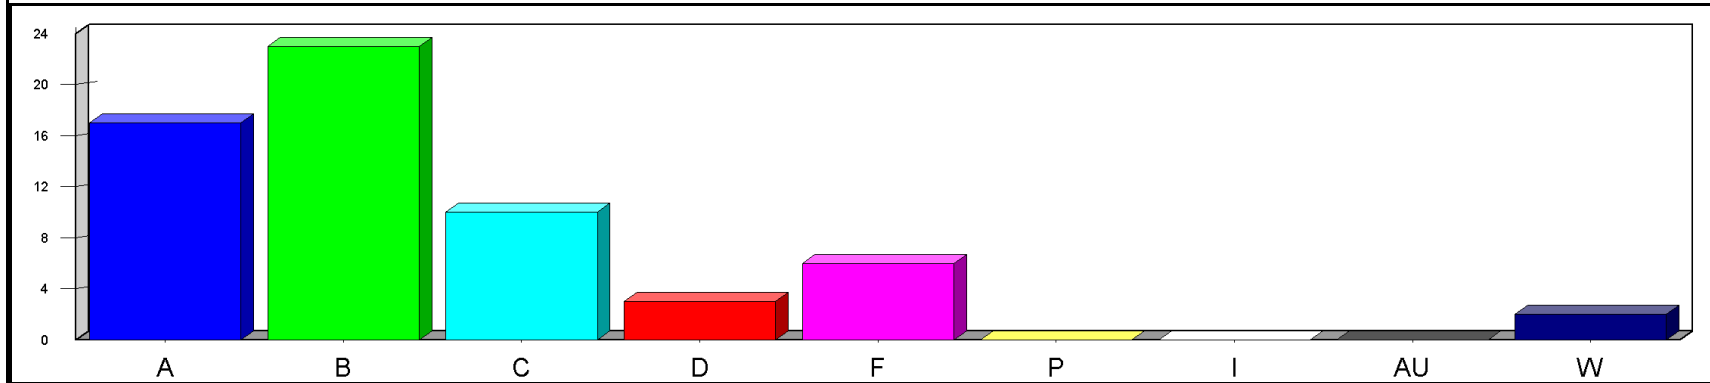

Louisiana State University at Eunice

Date: 5/23/2019

Time: 03:23PM

Grade Distribution by Instructor
Semester: SP Year: 2019

Course	Section	A	B	C	D	F	P	I	AU	W	Total	NR	NR
Totals: Seeder, Laurie		17	23	10	3	6				2	61