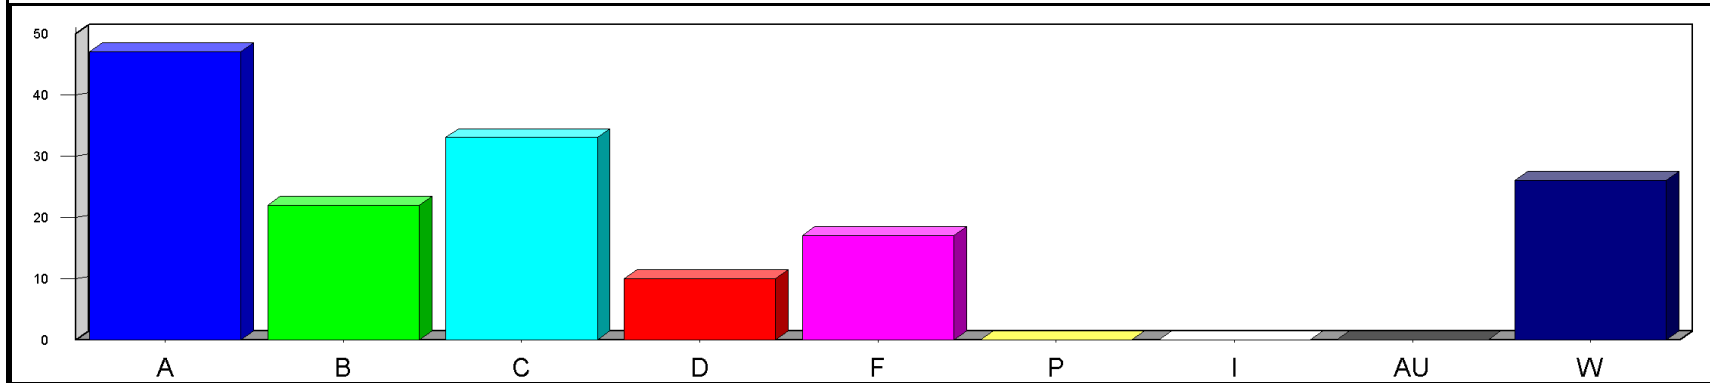

Louisiana State University at Eunice

Date: 5/23/2019

Time: 03:23PM

Grade Distribution by Instructor
Semester: SP Year: 2019

Course	Section	A	B	C	D	F	P	I	AU	W	Total	NR	NR
Spears, James Martin													
ENGL1001	05	10	4	5	1	4				5	29		
	26	5	2	8	6	4				6	31		
	50	3	2	2		2				1	10		
Course Totals:		18	8	15	7	10				12	70		
ENGL1002	06	3	9	8	2	3				3	28		
	12	10	2	9	1	2				4	28		
	C1	16	3	1		2				7	29		
Course Totals:		29	14	18	3	7				14	85		
Totals: Spears, James Martin		47	22	33	10	17				26	155