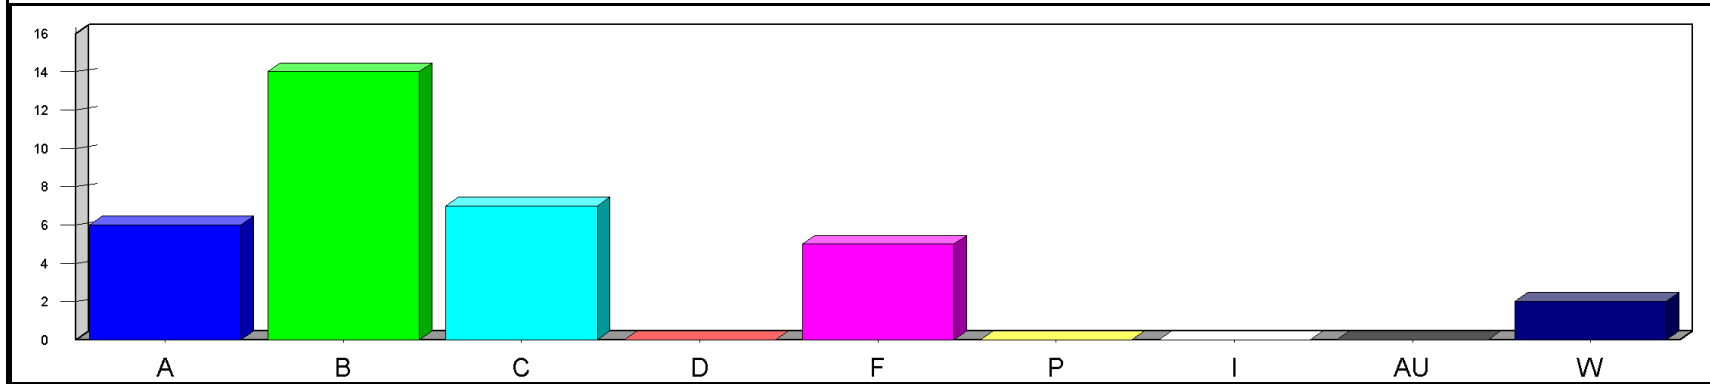

Louisiana State University at Eunice

Date: 5/23/2019

Time: 03:23PM

Grade Distribution by Instructor
Semester: SP Year: 2019

Course	Section	A	B	C	D	F	P	I	AU	W	Total	NR	NR
Street, Mary Sue													
EDCI1000	02	3	11			1				1	16		
Course Totals:		3	11			1				1	16		
ENGL0001	05	3	3	7		4				1	18		
Course Totals:		3	3	7		4				1	18		
Totals: Street, Mary Sue		6	14	7		5				2	34