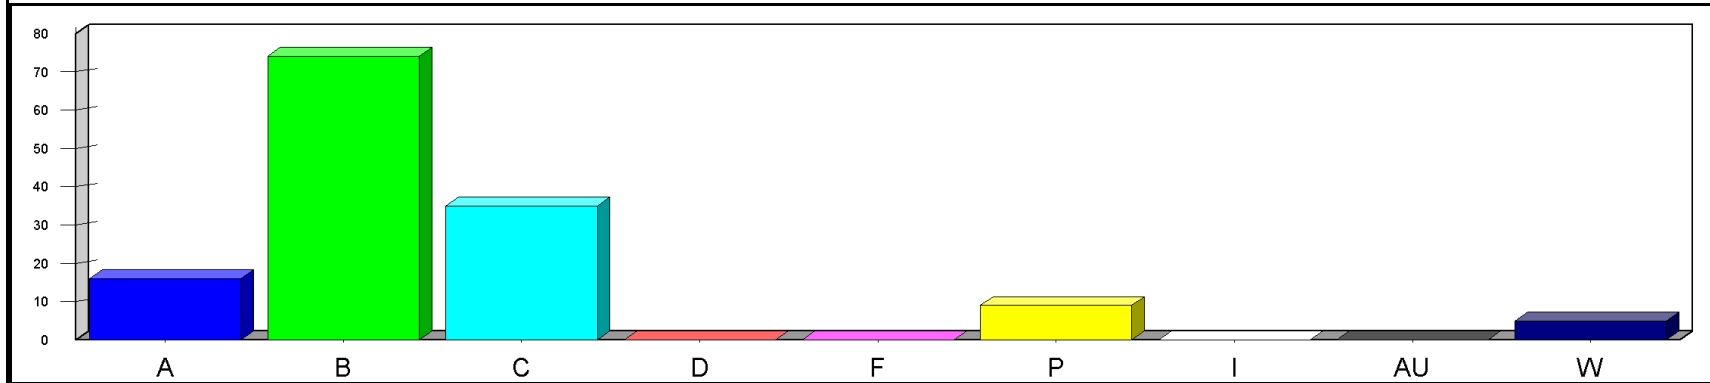

Louisiana State University at Eunice

Date: 5/23/2019

Time: 03:23PM

Grade Distribution by Instructor
Semester: SP Year: 2019

Course	Section	A	B	C	D	F	P	I	AU	W	Total	NR	NR
Totals: DesHotel, Elizabeth Ann		16	74	35			9			5	139