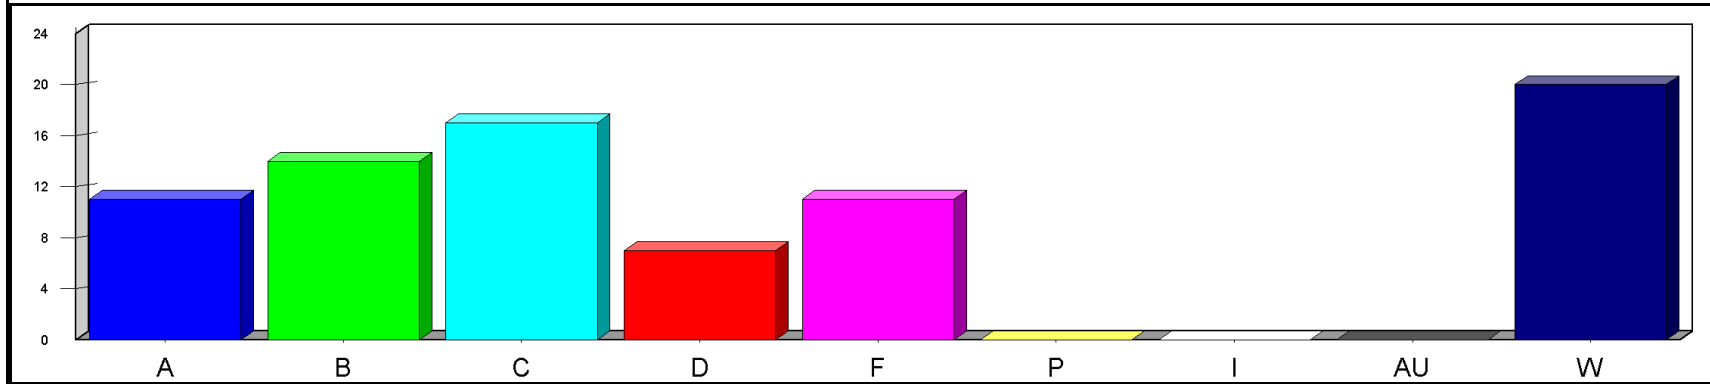

Louisiana State University at Eunice

Date: 5/23/2019

Time: 03:23PM

Grade Distribution by Instructor
Semester: SP Year: 2019

Course	Section	A	B	C	D	F	P	I	AU	W	Total	NR	NR
Hamlin, John A.													
BIOL1201	02	5	4	3	2	6				12	32		
Course Totals:		5	4	3	2	6				12	32		
BIOL2160	02	6	10	14	5	5				8	48		
Course Totals:		6	10	14	5	5				8	48		
Totals: Hamlin, John A.		11	14	17	7	11				20	80