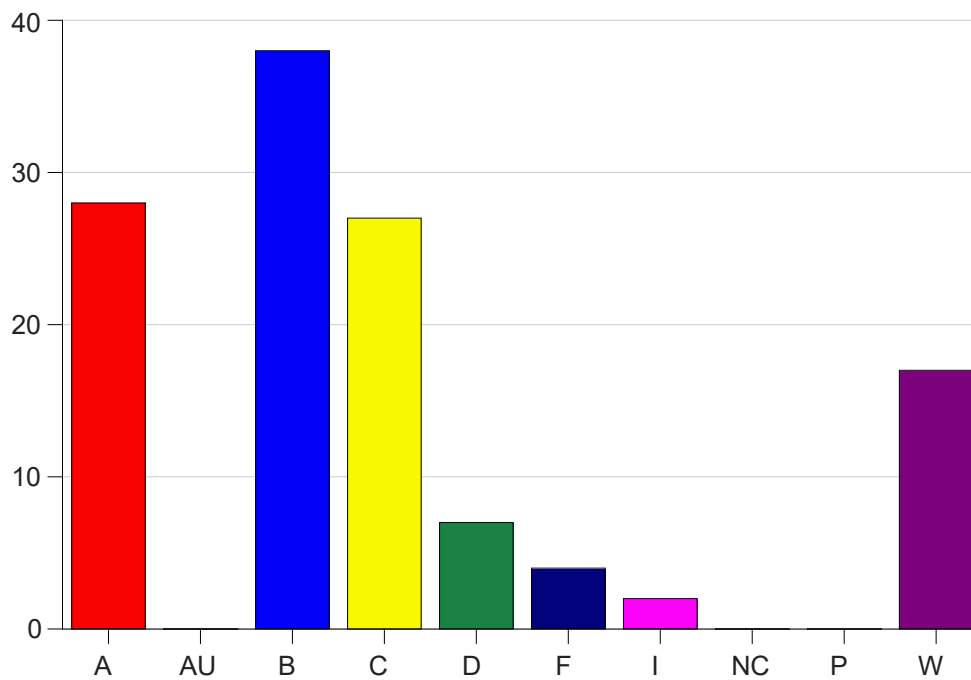

Louisiana State University Eunice

Grade Distribution by Course

2020 Fall Semester

Dec 16, 2020
4:34:17 PM

Course Work Course Number: BIOL2160

Course Work Count - All		A	AU	B	C	D	F	I	NC	P	W	Total
01	Beshera, K	6	0	16	24	7	4	2	0	0	11	70
02	RobichauxS	22	0	22	3	0	0	0	0	0	6	53
Total		28	0	38	27	7	4	2	0	0	17	123