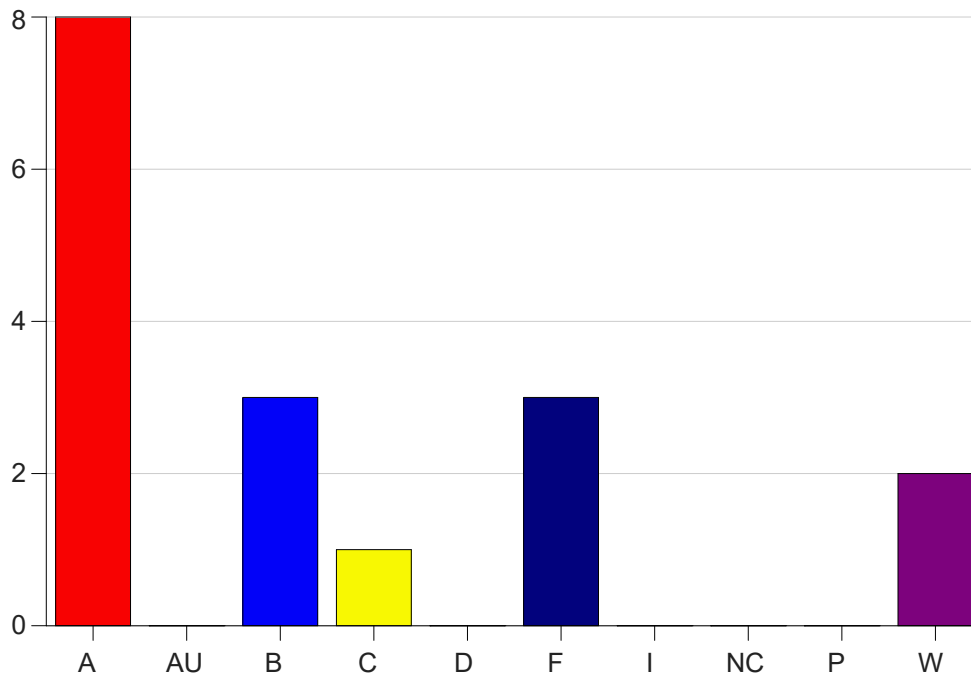

Louisiana State University Eunice

Grade Distribution by Course

2020 Fall Semester

Dec 16, 2020
4:34:17 PM

Course Work Course Number: CJ 2220

Course Work Count - All		A	AU	B	C	D	F	I	NC	P	W	Total
25	Spencer,W	8	0	3	1	0	3	0	0	0	2	17
Total		8	0	3	1	0	3	0	0	0	2	17