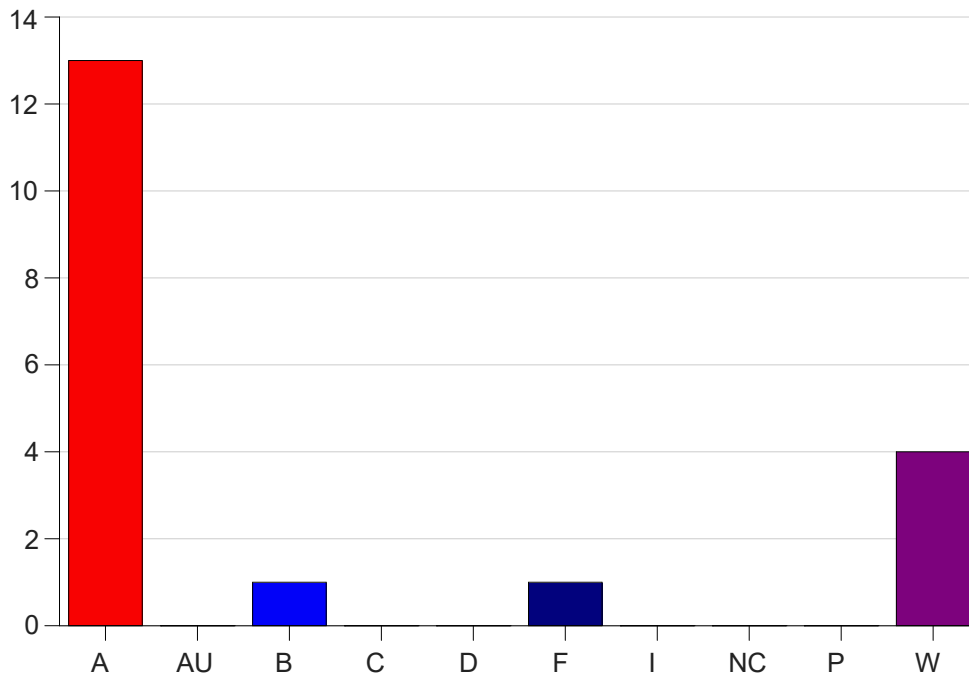

Louisiana State University Eunice

Grade Distribution by Course

2020 Fall Semester

Dec 16, 2020
4:34:17 PM

Course Work Course Number: ENGL2071

Course Work Count - All		A	AU	B	C	D	F	I	NC	P	W	Total
01	Langlois,D	13	0	1	0	0	1	0	0	0	4	19
Total		13	0	1	0	0	1	0	0	0	4	19