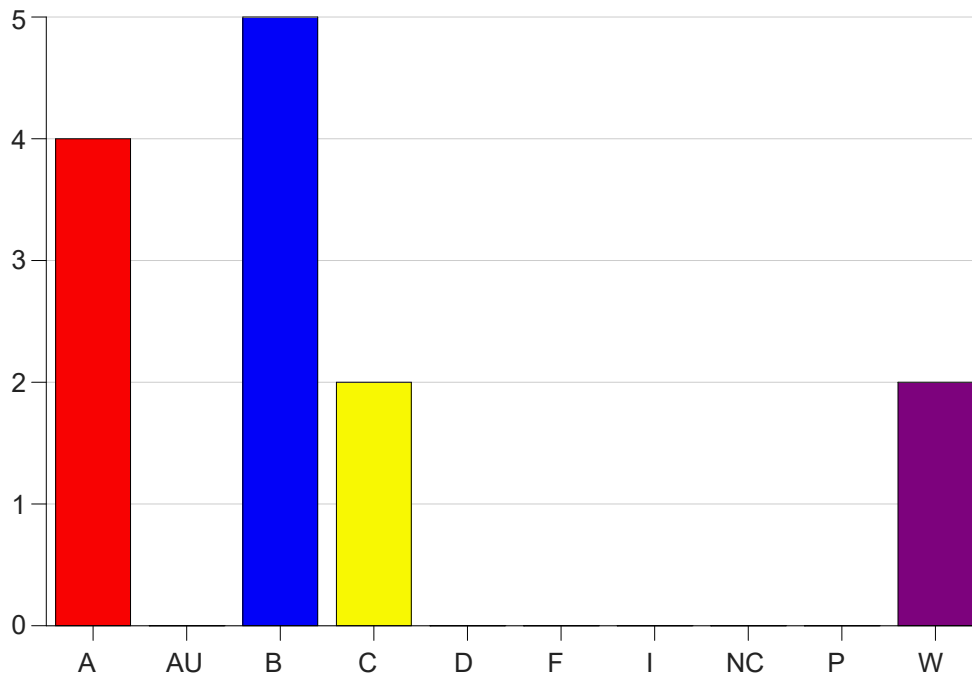

Louisiana State University Eunice

Grade Distribution by Course

2020 Fall Semester

Dec 16, 2020
4:34:17 PM

Course Work Course Number: ENGL2029

Course Work Count - All		A	AU	B	C	D	F	I	NC	P	W	Total
01	Cavell,M	4	0	5	2	0	0	0	0	0	2	13
Total		4	0	5	2	0	0	0	0	0	2	13