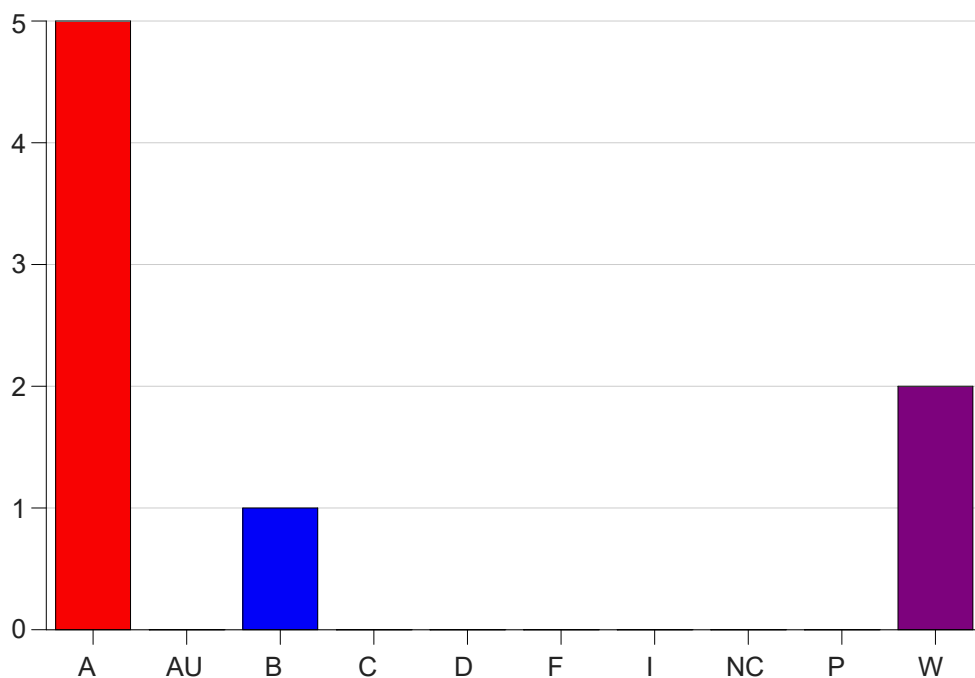

Louisiana State University Eunice

Grade Distribution by Course

2020 Fall Semester

Dec 16, 2020
4:34:17 PM

Course Work Course Number: CHEM2361

Course Work Count - All		A	AU	B	C	D	F	I	NC	P	W	Total
91	Rai,P	5	0	1	0	0	0	0	0	0	2	8
Total		5	0	1	0	0	0	0	0	0	2	8