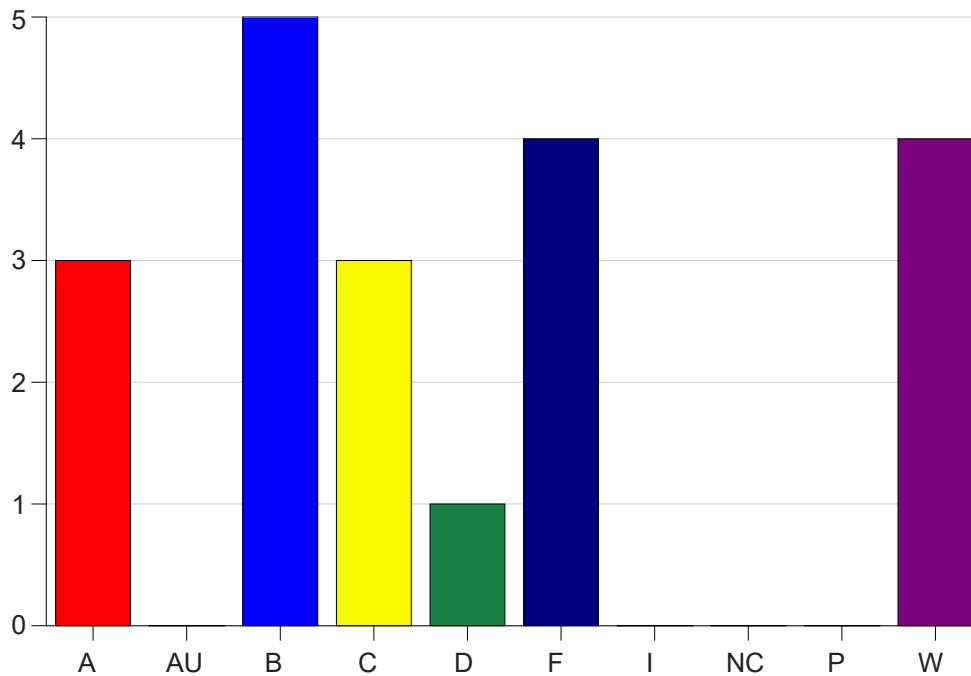

Louisiana State University Eunice

Grade Distribution by Course

2020 Fall Semester

Dec 16, 2020
4:34:17 PM

Course Work Course Number: CJ 2153

Course Work Count - All		A	AU	B	C	D	F	I	NC	P	W	Total
C6	Gontz, S	3	0	5	3	1	4	0	0	0	4	20
Total		3	0	5	3	1	4	0	0	0	4	20