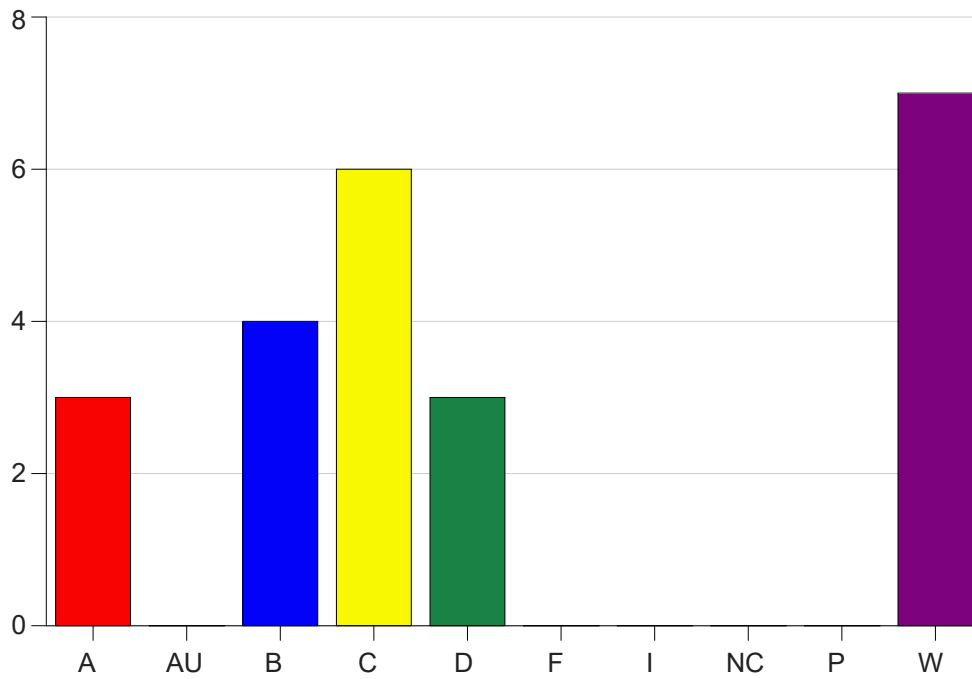

Louisiana State University Eunice

Grade Distribution by Course

2020 Fall Semester

Dec 16, 2020
4:34:17 PM

Course Work Course Number: MATH1431

Course Work Count - All		A	AU	B	C	D	F	I	NC	P	W	Total
01	Henry, H	3	0	4	6	3	0	0	0	0	7	23
Total		3	0	4	6	3	0	0	0	0	7	23