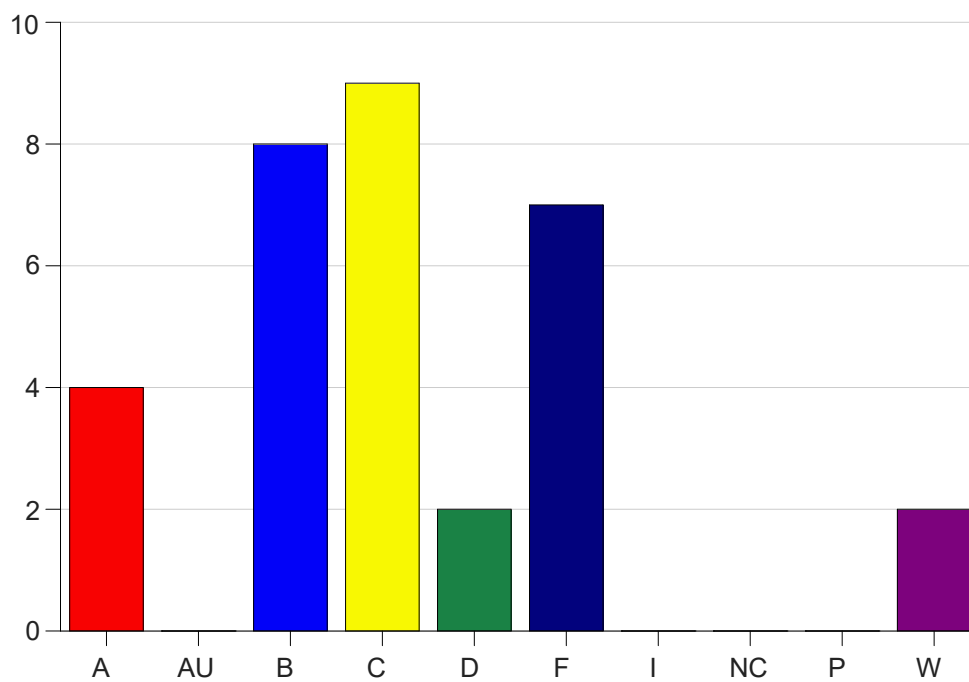

Louisiana State University Eunice

Grade Distribution by Course

2020 Fall Semester

Dec 16, 2020
4:34:17 PM

Course Work Course Number: ALLH1615

Course Work Count - All		A	AU	B	C	D	F	I	NC	P	W	Total
25	Riley, C	1	0	3	6	1	5	0	0	0	2	18
26	Riley, C	3	0	5	3	1	2	0	0	0	0	14
Total		4	0	8	9	2	7	0	0	0	2	32