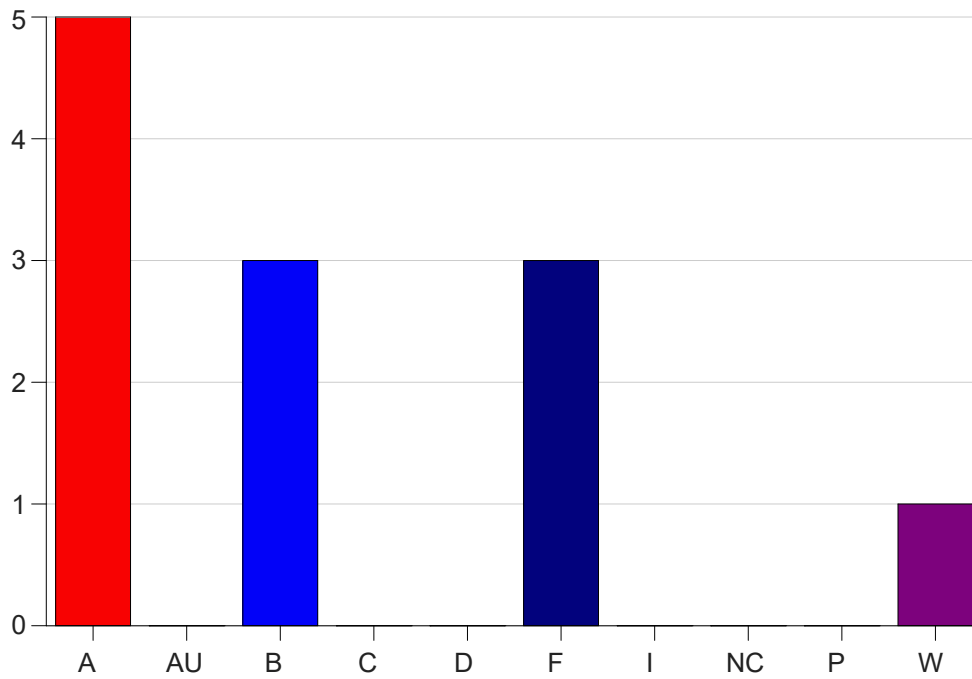

Louisiana State University Eunice

Grade Distribution by Course

2020 Fall Semester

Dec 16, 2020
4:34:17 PM

Course Work Course Number: SURT1001

Course Work Count - All		A	AU	B	C	D	F	I	NC	P	W	Total
C1	Guillory,K	1	0	9	6	0	0	0	0	0	0	16
Total		1	0	9	6	0	0	0	0	0	0	16