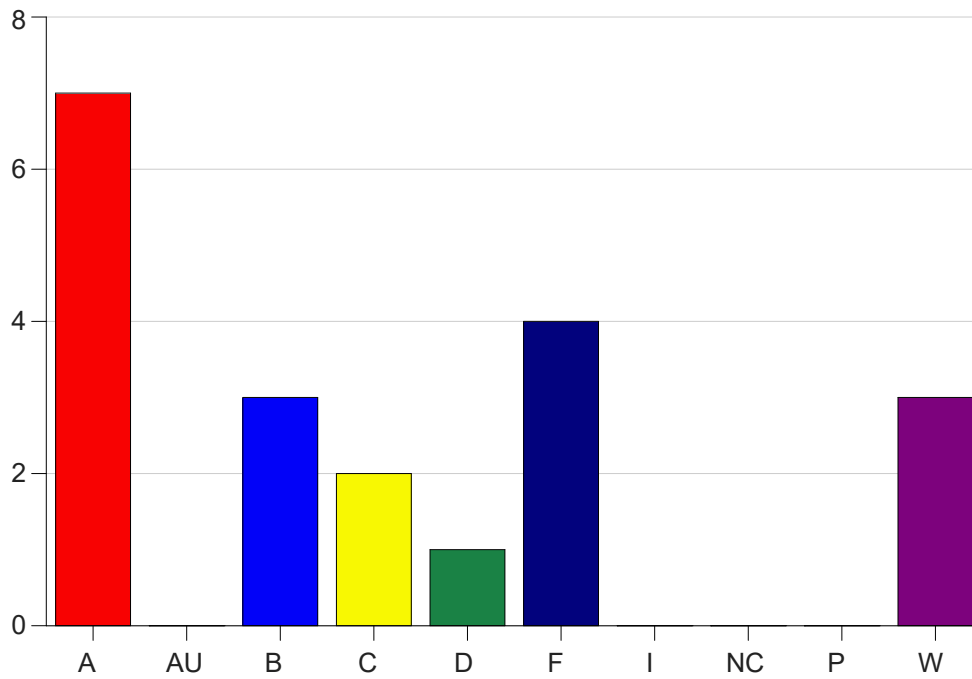

Louisiana State University Eunice

Grade Distribution by Course

2020 Fall Semester

Dec 16, 2020
4:34:17 PM

Course Work Course Number: EDCI2052

Course Work Count - All		A	AU	B	C	D	F	I	NC	P	W	Total
25	Graud,A	7	0	3	2	1	4	0	0	0	3	20
Total		7	0	3	2	1	4	0	0	0	3	20