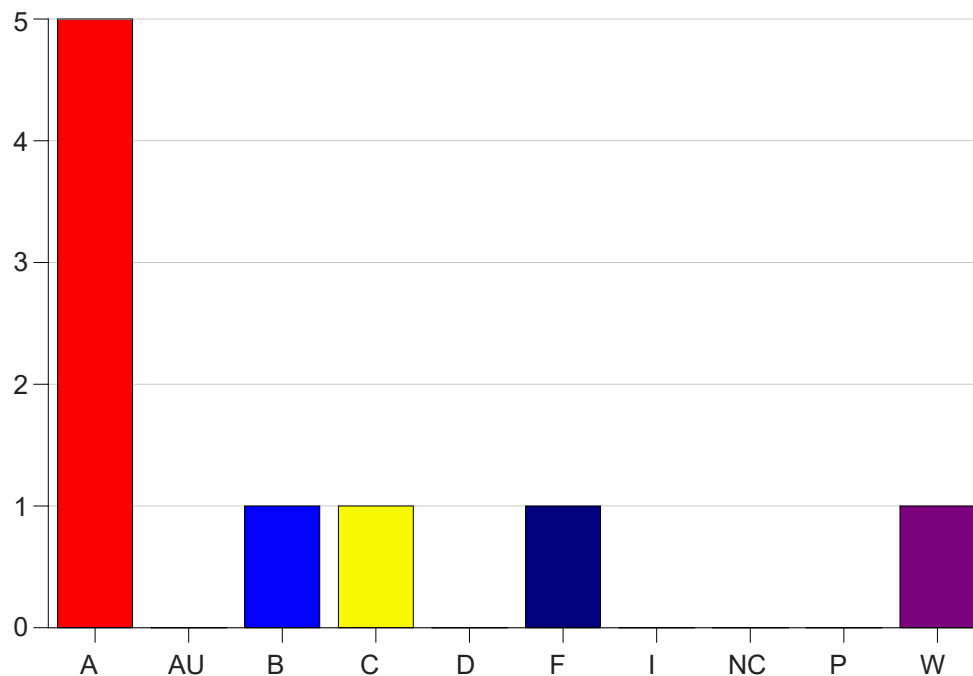

Louisiana State University Eunice

Grade Distribution by Course

2020 Fall Semester

Dec 16, 2020
4:34:17 PM

Course Work Course Number: ACCT2102

Course Work Count - All		A	AU	B	C	D	F	I	NC	P	W	Total
25	May,N	5	0	1	1	0	1	0	0	0	1	9
Total		5	0	1	1	0	1	0	0	0	1	9