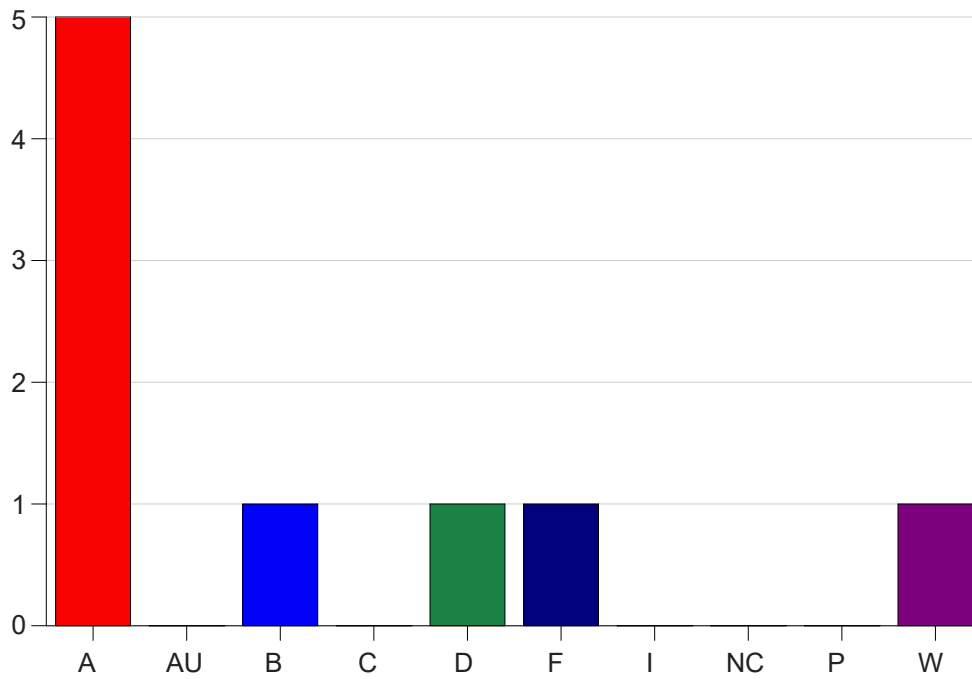

Louisiana State University Eunice

Grade Distribution by Course

2020 Fall Semester

Dec 16, 2020
4:34:17 PM

Course Work Course Number: FSCI2152

Course Work Count - All		A	AU	B	C	D	F	I	NC	P	W	Total
C6	Hally,R	5	0	1	0	1	1	0	0	0	1	9
Total		5	0	1	0	1	1	0	0	0	1	9