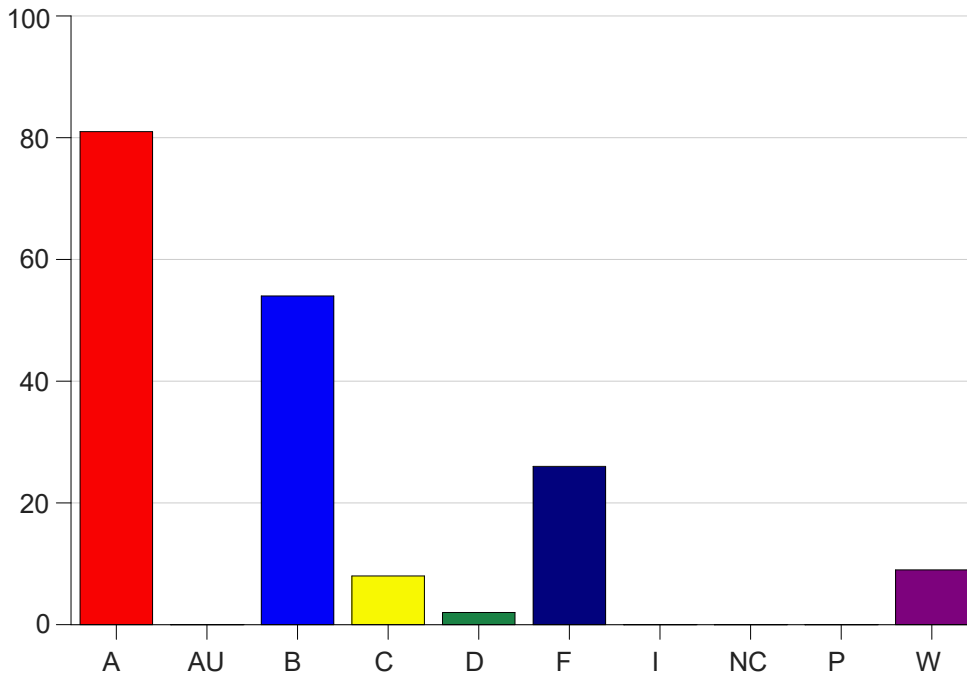

Louisiana State University Eunice

Grade Distribution by Course

2020 Fall Semester

Dec 16, 2020
4:34:17 PM

Course Work Course Number: SOCL2001

Course Work Count - All		A	AU	B	C	D	F	I	NC	P	W	Total
01	Robinson,J	25	0	14	3	0	8	0	0	0	1	51
02	Robinson,J	23	0	14	1	1	7	0	0	0	2	48
25	Robinson,J	24	0	21	2	1	6	0	0	0	5	59
L1	Mahoney,S	9	0	5	2	0	5	0	0	0	1	22
Total		81	0	54	8	2	26	0	0	0	9	180