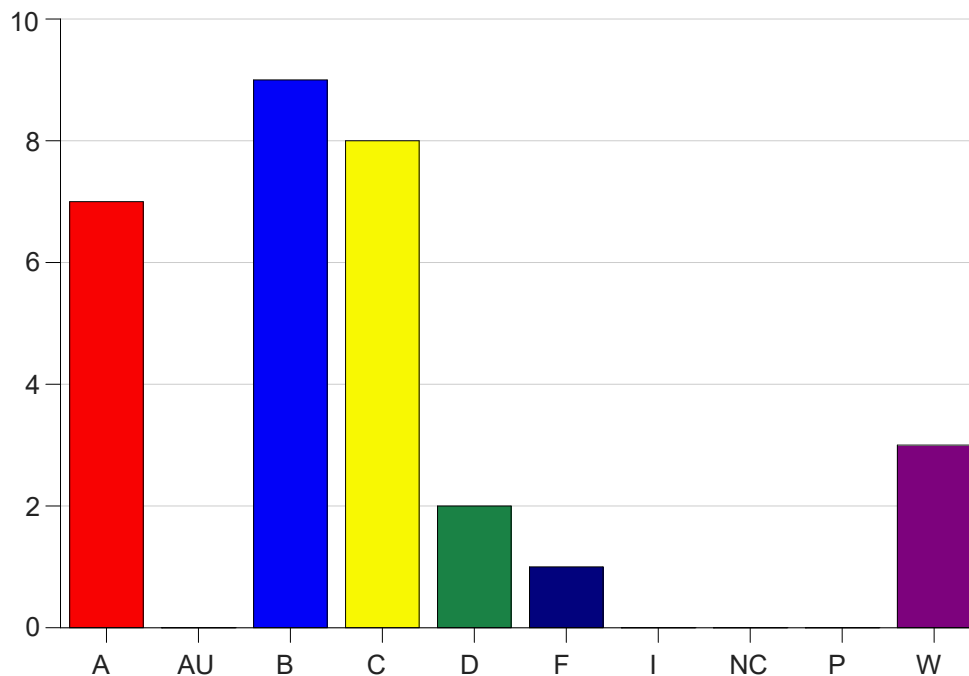

Louisiana State University Eunice

Grade Distribution by Course

2020 Fall Semester

Dec 16, 2020
4:34:17 PM

Course Work Course Number: PSYC2076

Course Work Count - All		A	AU	B	C	D	F	I	NC	P	W	Total
25	Trant,T	7	0	9	8	2	1	0	0	0	3	30
Total		7	0	9	8	2	1	0	0	0	3	30