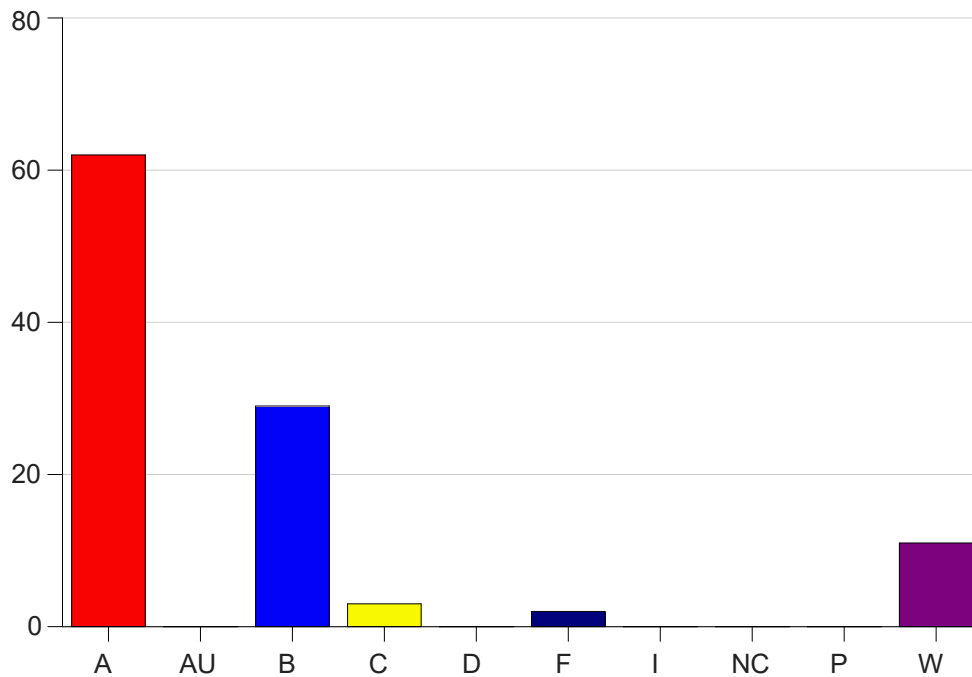

Louisiana State University Eunice

Grade Distribution by Course

2020 Fall Semester

Dec 16, 2020
4:34:17 PM

Course Work Course Number: BIOL2161

Course Work Count - All		A	AU	B	C	D	F	I	NC	P	W	Total
91	RobichauxS	12	0	10	0	0	0	0	0	0	3	25
92	RobichauxS	21	0	2	0	0	1	0	0	0	3	27
93	RobichauxS	17	0	8	2	0	0	0	0	0	1	28
94	RobichauxS	12	0	9	1	0	1	0	0	0	4	27
Total		62	0	29	3	0	2	0	0	0	11	107