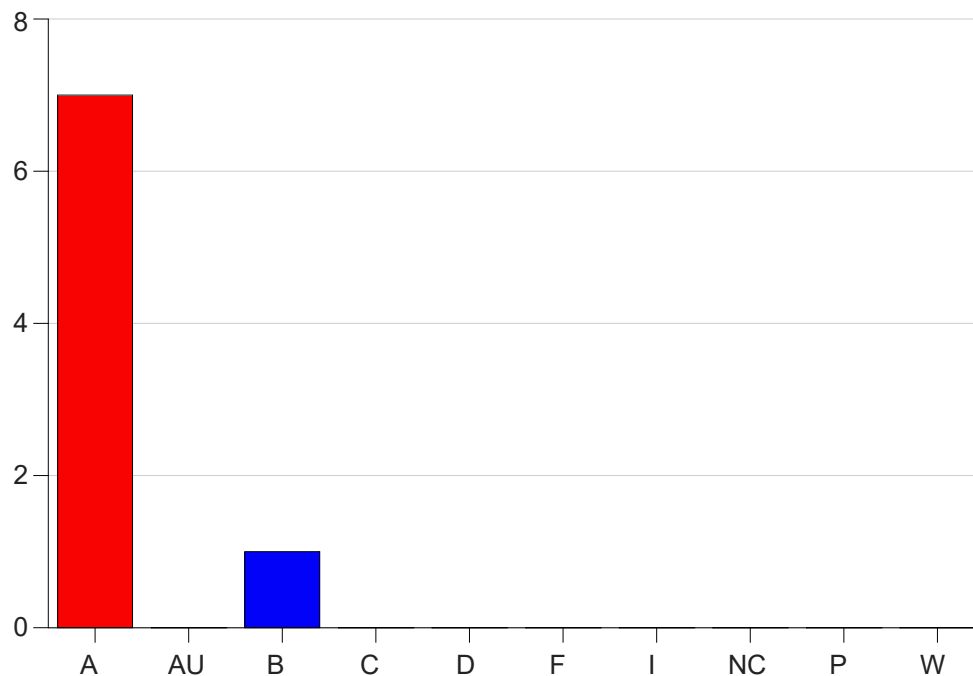

Louisiana State University Eunice

Grade Distribution by Course

2020 Fall Semester

Dec 16, 2020
4:34:17 PM

Course Work Course Number: DMS 1091

Course Work Count - All		A	AU	B	C	D	F	I	NC	P	W	Total
91	Leger,K	7	0	1	0	0	0	0	0	0	0	8
Total		7	0	1	0	0	0	0	0	0	0	8