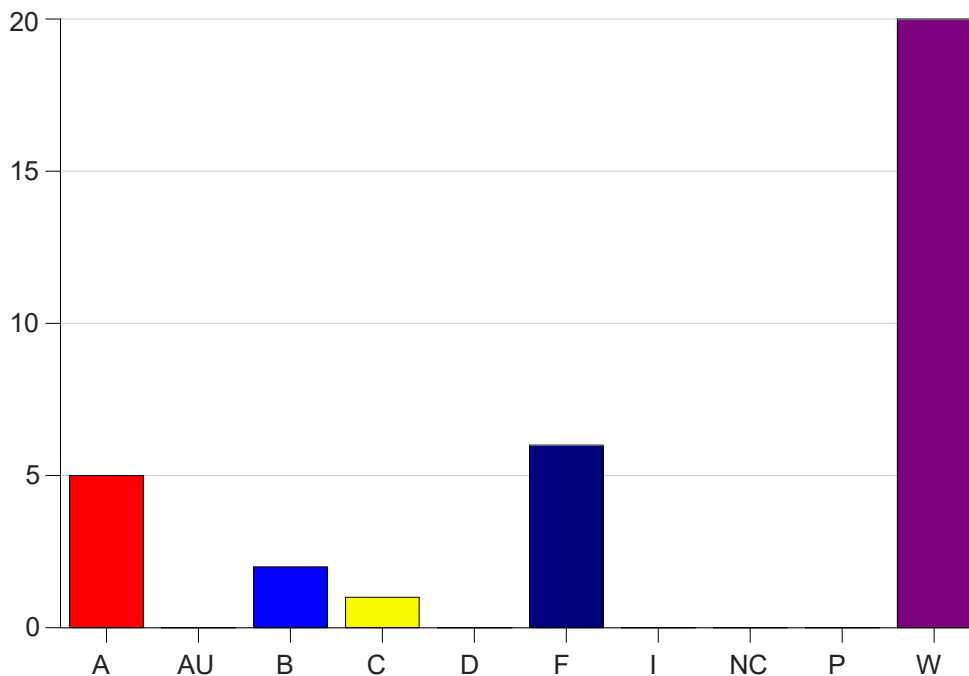

Louisiana State University Eunice

Grade Distribution by Course

2020 Fall Semester

Dec 16, 2020
4:34:17 PM

Course Work Course Number: PHSC1001

Course Work Count - All		A	AU	B	C	D	F	I	NC	P	W	Total
01	Zandipou,H	5	0	2	1	0	6	0	0	0	20	34
Total		5	0	2	1	0	6	0	0	0	20	34