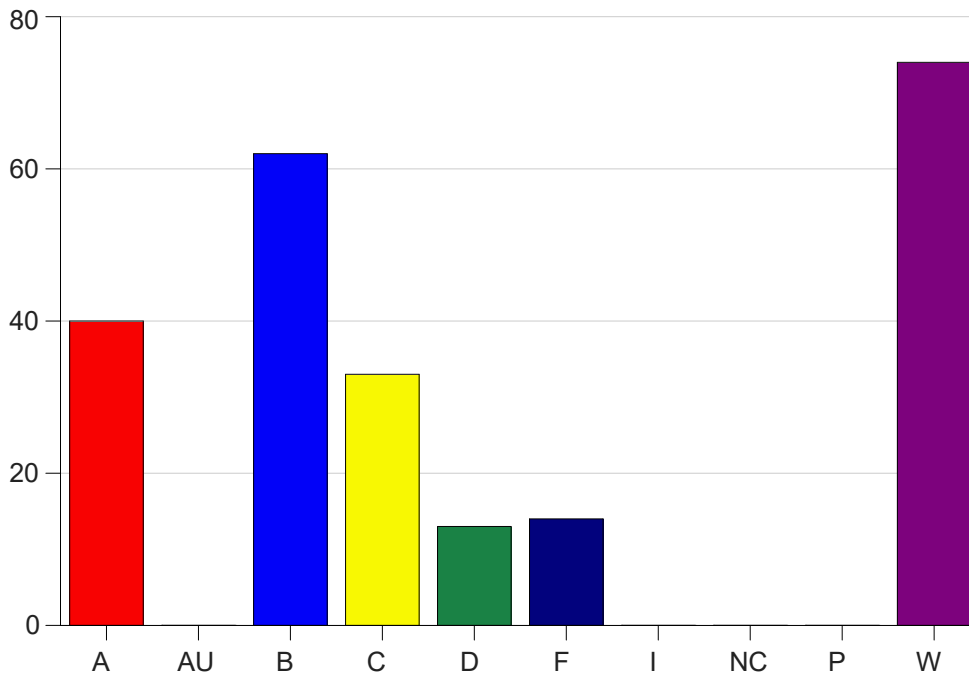

Louisiana State University Eunice

Grade Distribution by Course

2020 Fall Semester

Dec 16, 2020
4:34:17 PM

Course Work Course Number: BIOL1161

Course Work Count - All		A	AU	B	C	D	F	I	NC	P	W	Total
90	Cordes,J	4	0	7	2	3	2	0	0	0	11	29
91	Beshera, K	3	0	9	6	2	1	0	0	0	9	30
92	Cordes,J	4	0	2	2	0	1	0	0	0	3	12
93	Cordes,J	6	0	8	7	0	0	0	0	0	9	30
95	Beshera, K	3	0	9	4	1	3	0	0	0	7	27
96	Beshera, K	0	0	6	4	2	1	0	0	0	4	17
97	RobichauxS	10	0	7	1	1	2	0	0	0	9	30
98	Williams,A	8	0	6	5	2	3	0	0	0	8	32
99	Beshera, K	2	0	8	2	2	1	0	0	0	14	29
Total		40	0	62	33	13	14	0	0	0	74	236