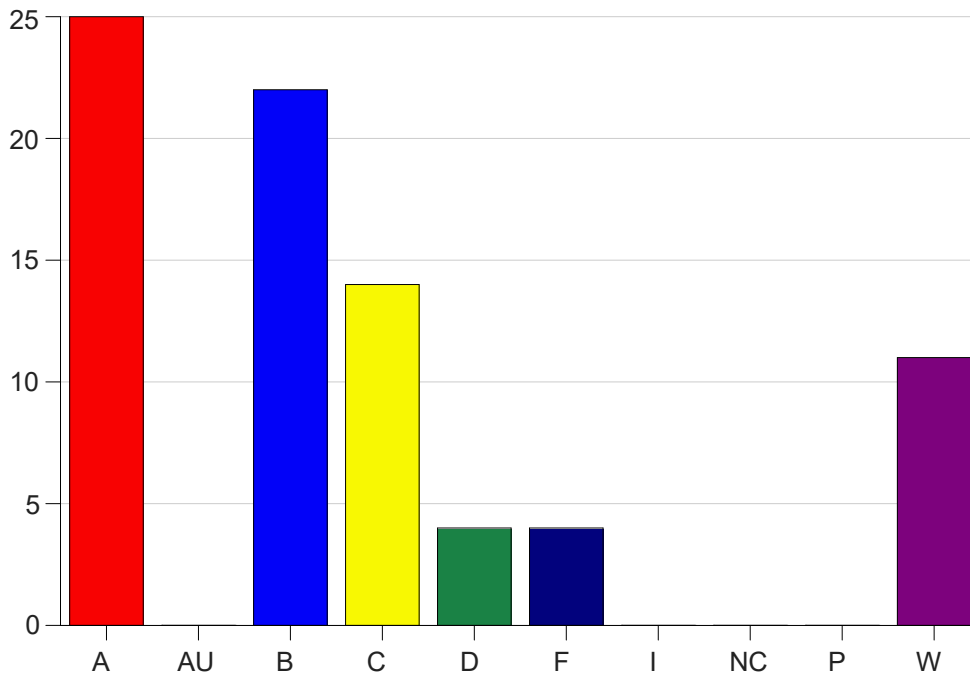

Louisiana State University Eunice

Grade Distribution by Course

2020 Fall Semester

Dec 16, 2020
4:34:17 PM

Course Work Course Number: BIOL1002

Course Work Count - All		A	AU	B	C	D	F	I	NC	P	W	Total
01	Cordes,J	15	0	12	3	0	0	0	0	0	0	30
25	Jariel,D	9	0	6	4	3	1	0	0	0	6	29
C6	Jariel,D	1	0	4	7	1	3	0	0	0	5	21
Total		25	0	22	14	4	4	0	0	0	11	80