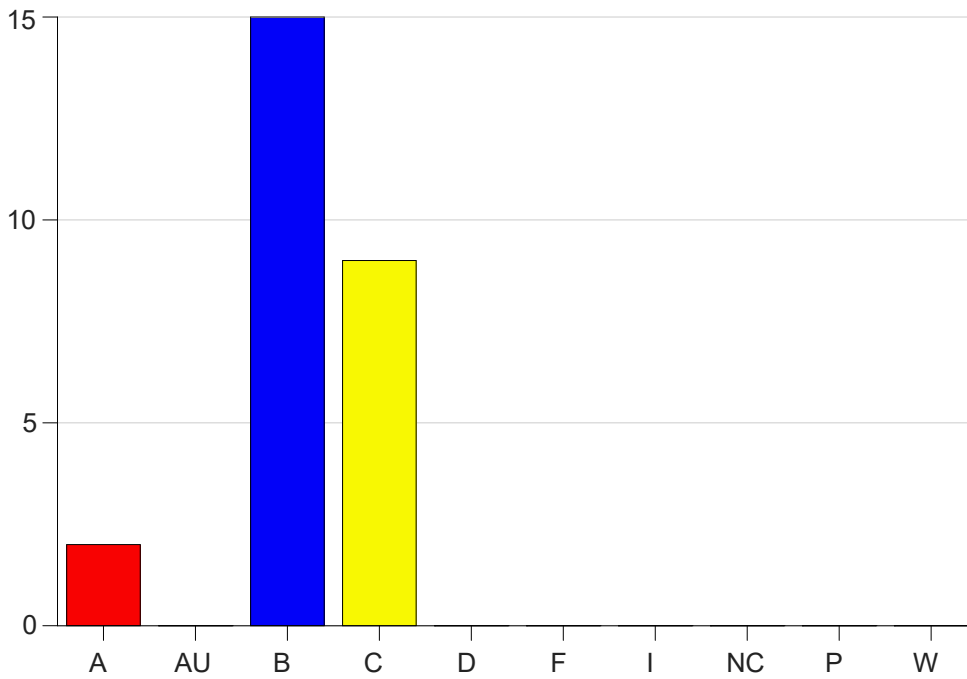

Louisiana State University Eunice

Grade Distribution by Course

2020 Fall Semester

Dec 16, 2020
4:34:17 PM

Course Work Course Number: RADT2031

Course Work Count - All		A	AU	B	C	D	F	I	NC	P	W	Total
01	McLaughlin	2	0	15	9	0	0	0	0	0	0	26
Total		2	0	15	9	0	0	0	0	0	0	26