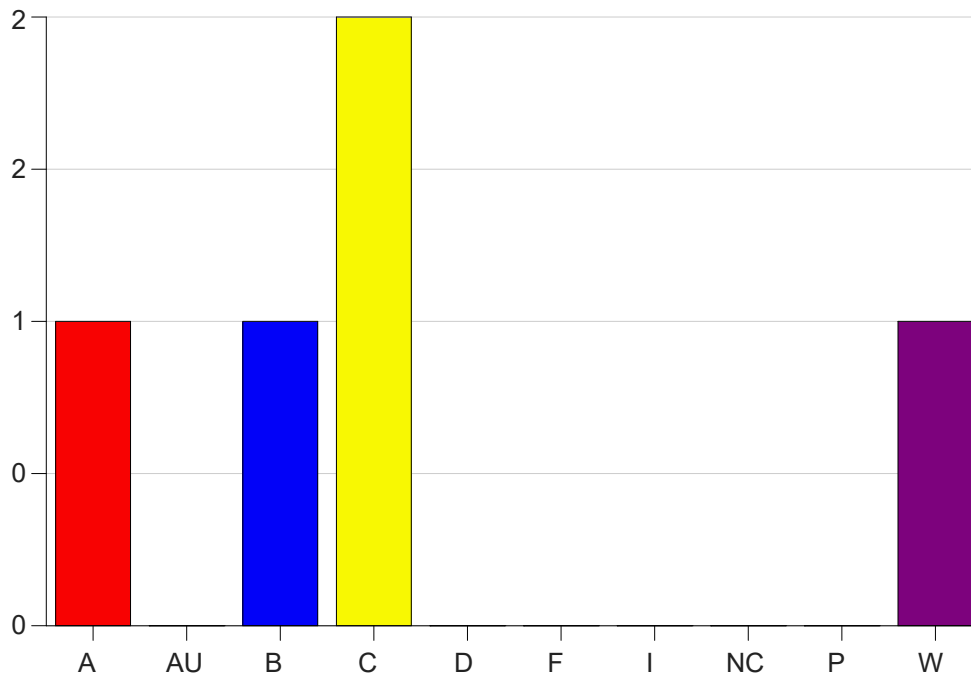

Louisiana State University Eunice

Grade Distribution by Course

2020 Fall Semester

Dec 16, 2020
4:34:17 PM

Course Work Course Number: ALLH2625

Course Work Count - All		A	AU	B	C	D	F	I	NC	P	W	Total
25	Massy,J	1	0	1	2	0	0	0	0	0	1	5
Total		1	0	1	2	0	0	0	0	0	1	5