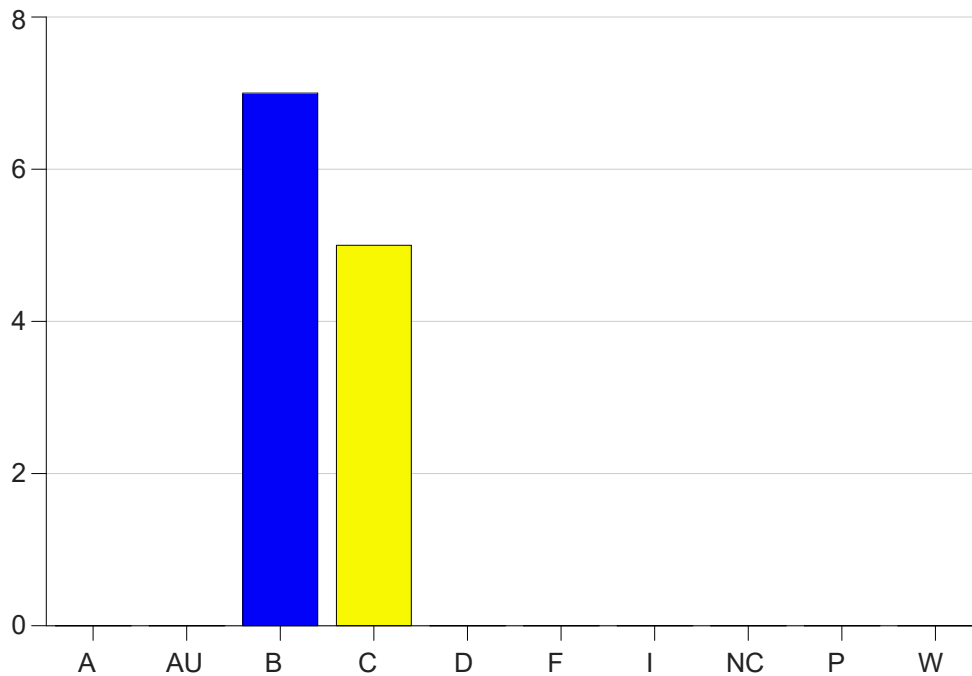

Louisiana State University Eunice

Grade Distribution by Course

2020 Fall Semester

Dec 16, 2020
4:34:17 PM

Course Work Course Number: RC 2025

Course Work Count - All		A	AU	B	C	D	F	I	NC	P	W	Total
01	Wyble,M	0	0	7	5	0	0	0	0	0	0	12
Total		0	0	7	5	0	0	0	0	0	0	12