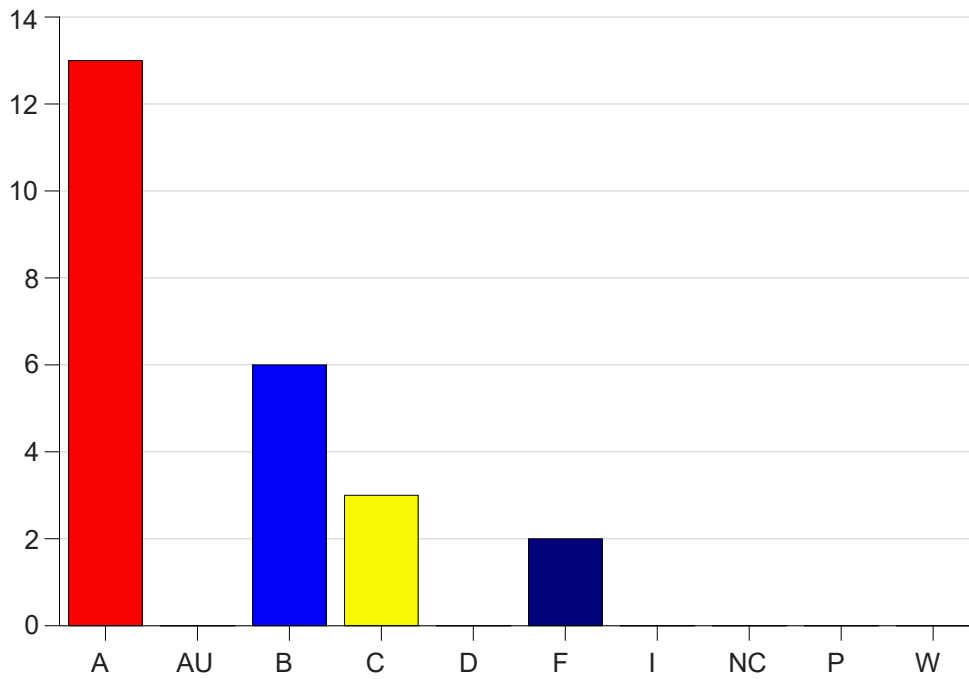

Louisiana State University Eunice

Grade Distribution by Course

2020 Fall Semester

Dec 16, 2020
4:34:17 PM

Course Work Course Number: CSC 2253

Course Work Count - All		A	AU	B	C	D	F	I	NC	P	W	Total
01	Seeder, L	13	0	6	3	0	2	0	0	0	0	24
Total		13	0	6	3	0	2	0	0	0	0	24