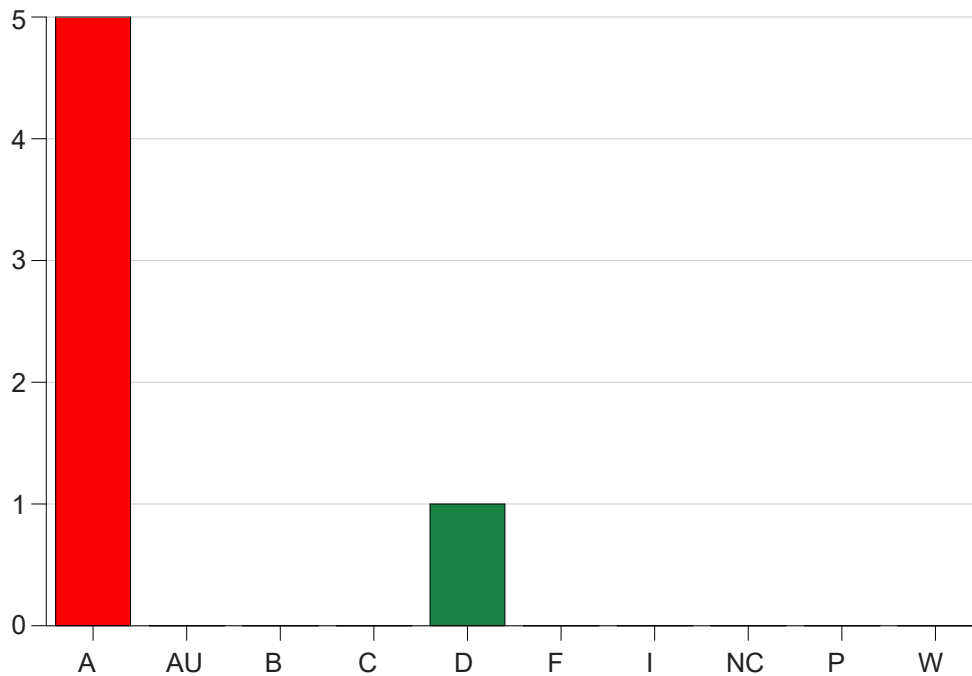

Louisiana State University Eunice

Grade Distribution by Course

2020 Fall Semester

Dec 16, 2020
4:34:17 PM

Course Work Course Number: FIN 2030

Course Work Count - All		A	AU	B	C	D	F	I	NC	P	W	Total
25	Duet, B	5	0	0	0	1	0	0	0	0	0	6
Total		5	0	0	0	1	0	0	0	0	0	6