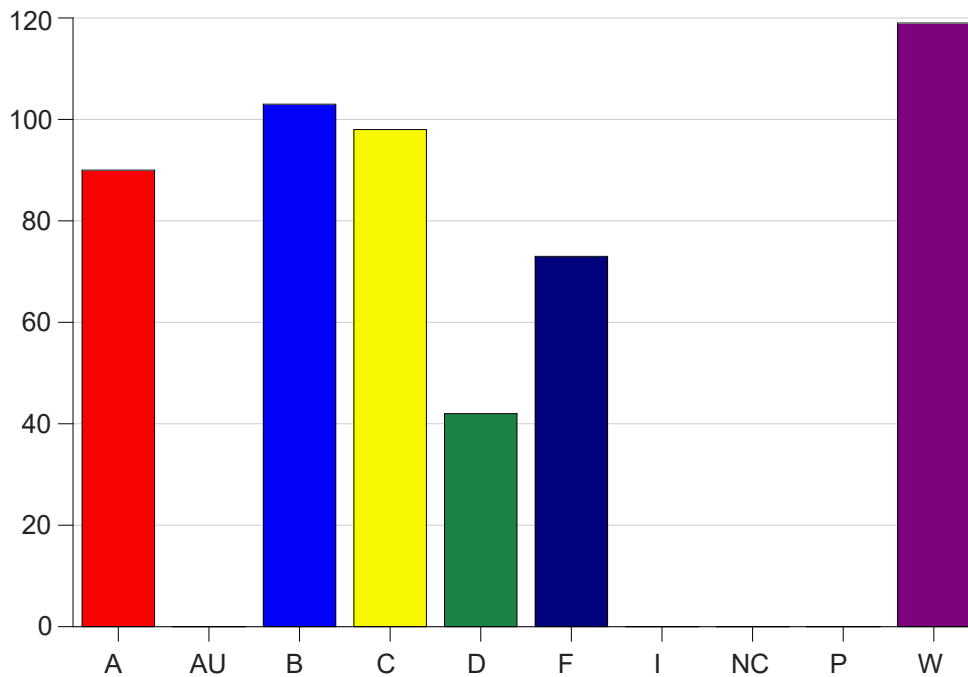

Louisiana State University Eunice

Grade Distribution by Course

2020 Fall Semester

Dec 16, 2020
4:34:17 PM

Course Work Course Number: BIOL1001

Course Work Count - All		A	AU	B	C	D	F	I	NC	P	W	Total
01	Beshera, K	1	0	9	12	8	3	0	0	0	20	53
03	Cordes,J	22	0	36	15	4	9	0	0	0	8	94
04	Cordes,J	32	0	33	10	2	5	0	0	0	9	91
05	Beshera, K	2	0	8	25	12	8	0	0	0	39	94
25	FontenotJe	14	0	2	3	3	8	0	0	0	9	39
26	FontenotJe	9	0	3	2	5	7	0	0	0	10	36
27	FontenotJe	4	0	1	3	4	7	0	0	0	13	32
28	Jariel,D	3	0	7	12	4	7	0	0	0	4	37
C1	Jariel,D	0	0	2	11	0	15	0	0	0	2	30
L1	Jariel,D	3	0	2	5	0	4	0	0	0	5	19
Total		90	0	103	98	42	73	0	0	0	119	525