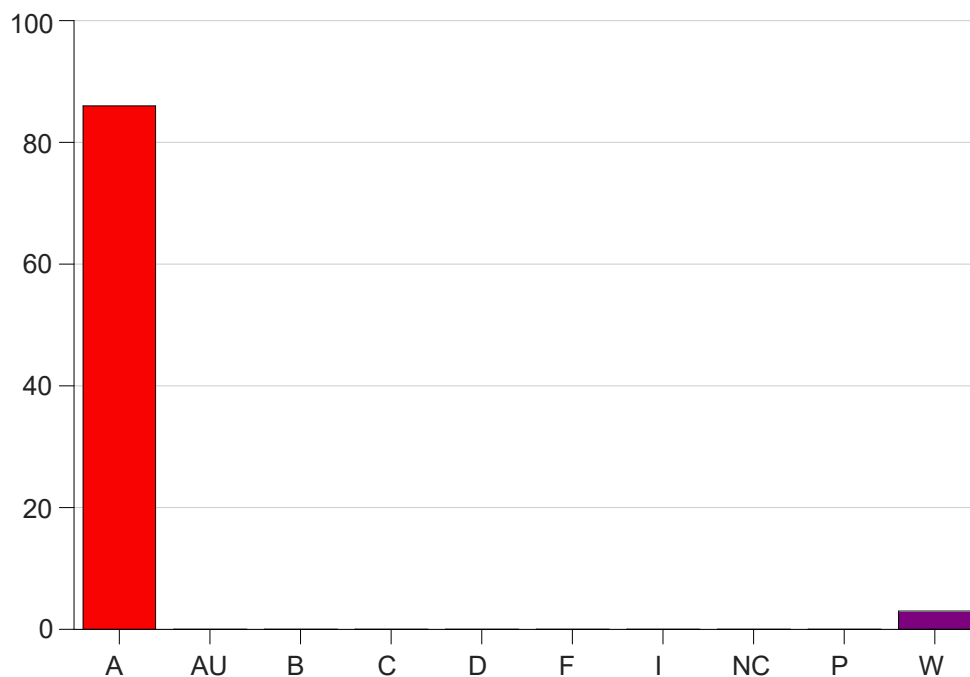

Louisiana State University Eunice

Grade Distribution by Course

2020 Fall Semester

Dec 16, 2020
4:34:17 PM

Course Work Course Number: HPRE1501

Course Work Count - All		A	AU	B	C	D	F	I	NC	P	W	Total
01	Willis,J	15	0	0	0	0	0	0	0	0	0	15
02	Gonzales,J	12	0	0	0	0	0	0	0	0	1	13
03	Collins,M	19	0	0	0	0	0	0	0	0	0	19
04	Starks, B	9	0	0	0	0	0	0	0	0	0	9
05	McCreynol,J	18	0	0	0	0	0	0	0	0	2	20
06	McGimsey,I	13	0	0	0	0	0	0	0	0	0	13
Total		86	0	0	0	0	0	0	0	0	3	89