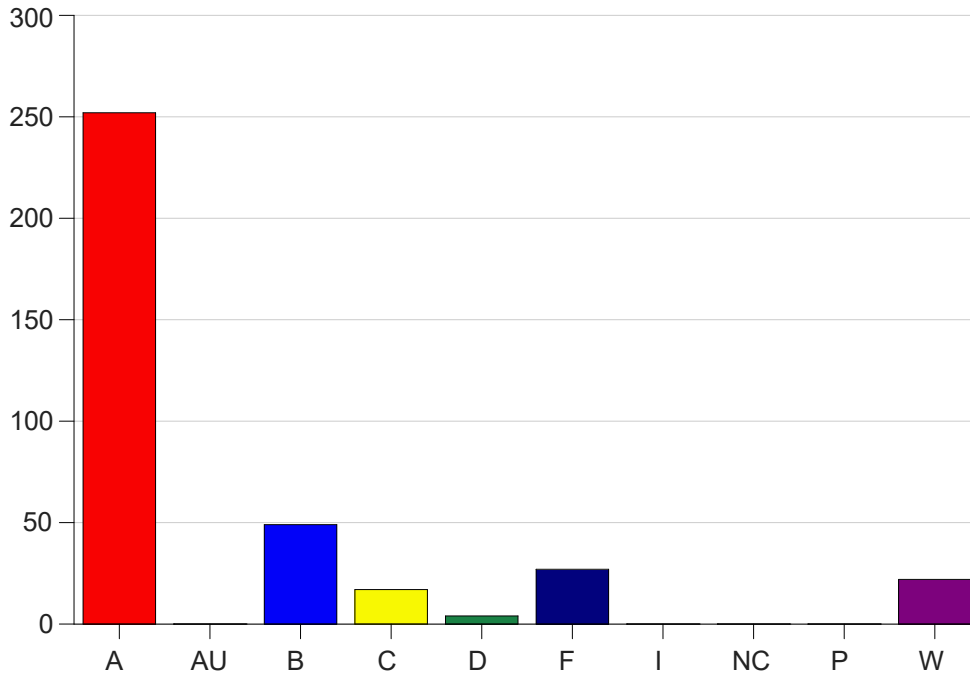

Louisiana State University Eunice

Grade Distribution by Course

2020 Fall Semester

Dec 16, 2020
4:34:17 PM

Course Work Course Number: PSYC2070

Course Work Count - All		A	AU	B	C	D	F	I	NC	P	W	Total
01	Narby,D	80	0	7	0	0	7	0	0	0	2	96
02	Trant,T	4	0	4	5	1	4	0	0	0	10	28
03	Narby,D	83	0	8	1	1	3	0	0	0	3	99
04	Narby,D	80	0	7	0	0	6	0	0	0	3	96
25	Trant,T	5	0	23	11	2	7	0	0	0	4	52
Total		252	0	49	17	4	27	0	0	0	22	371