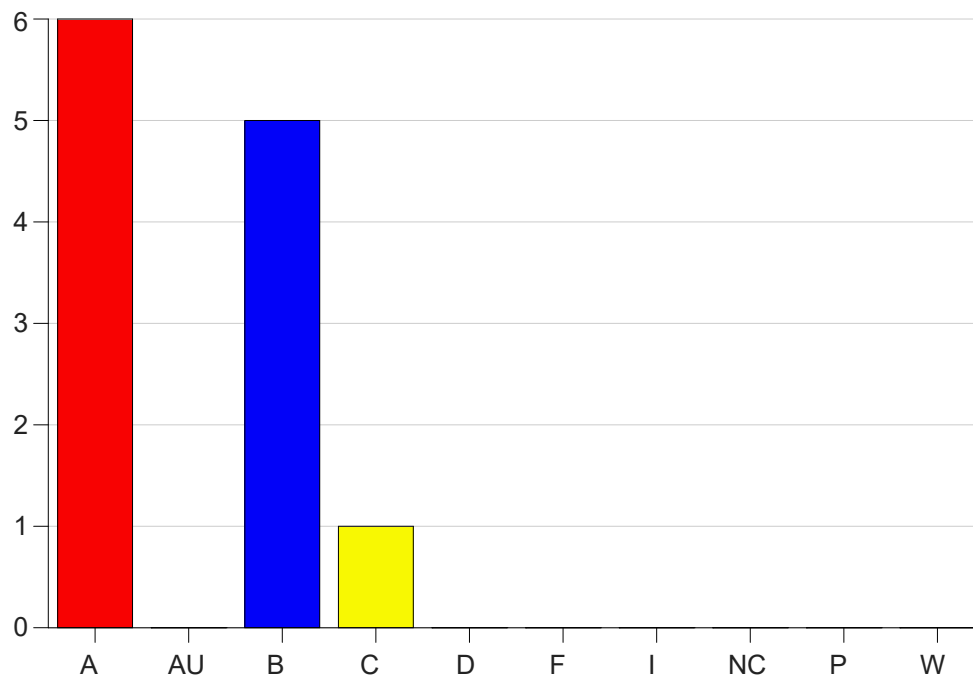

Louisiana State University Eunice

Grade Distribution by Course

2020 Fall Semester

Dec 16, 2020
4:34:17 PM

Course Work Course Number: EDCI2025

Course Work Count - All		A	AU	B	C	D	F	I	NC	P	W	Total
01	Leslie,M	6	0	5	1	0	0	0	0	0	0	12
Total		6	0	5	1	0	0	0	0	0	0	12