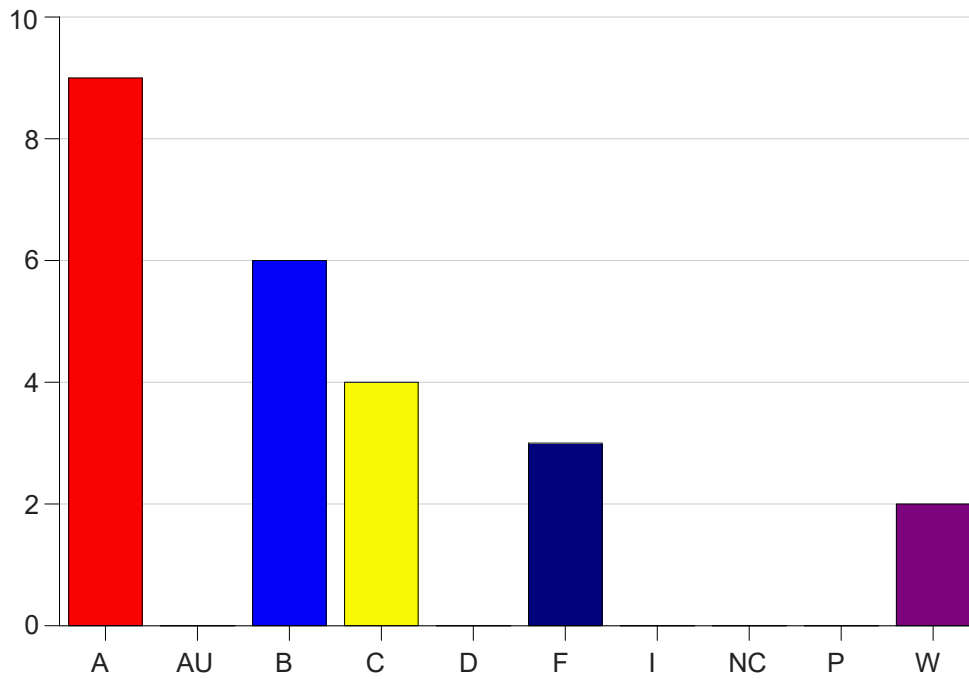

Louisiana State University Eunice

Grade Distribution by Course

2020 Fall Semester

Dec 16, 2020
4:34:17 PM

Course Work Course Number: ART 2470

Course Work Count - All		A	AU	B	C	D	F	I	NC	P	W	Total
01	Guilbeau,M	9	0	6	4	0	3	0	0	0	2	24
Total		9	0	6	4	0	3	0	0	0	2	24