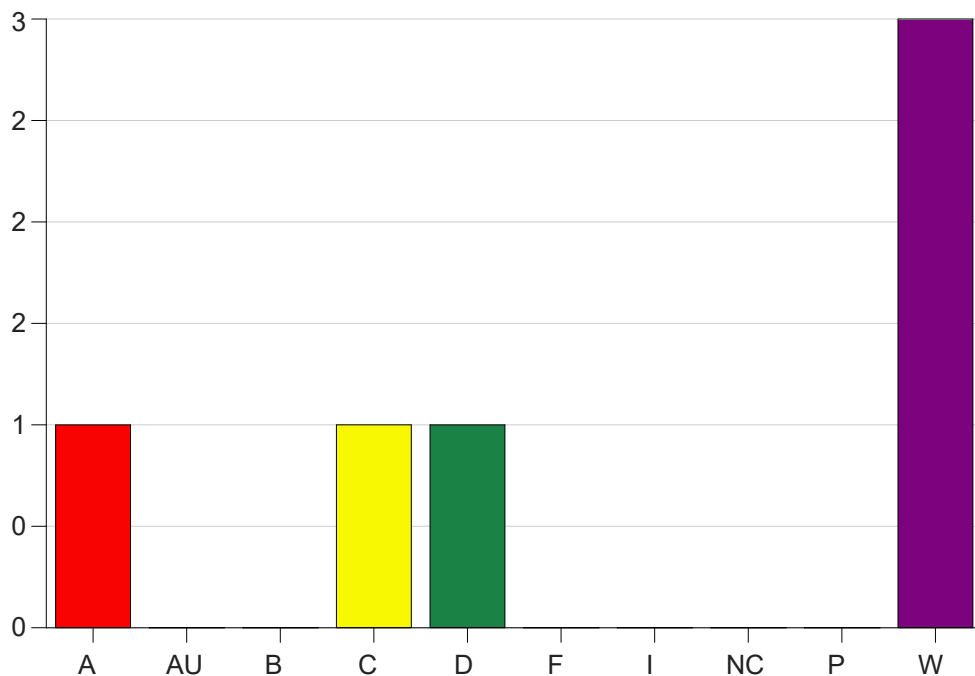

Louisiana State University Eunice

Grade Distribution by Course

2020 Fall Semester

Dec 16, 2020
4:34:17 PM

Course Work Course Number: CHEM1202

Course Work Count - All		A	AU	B	C	D	F	I	NC	P	W	Total
01	Borill, B	1	0	0	1	1	0	0	0	0	3	6
Total		1	0	0	1	1	0	0	0	0	3	6