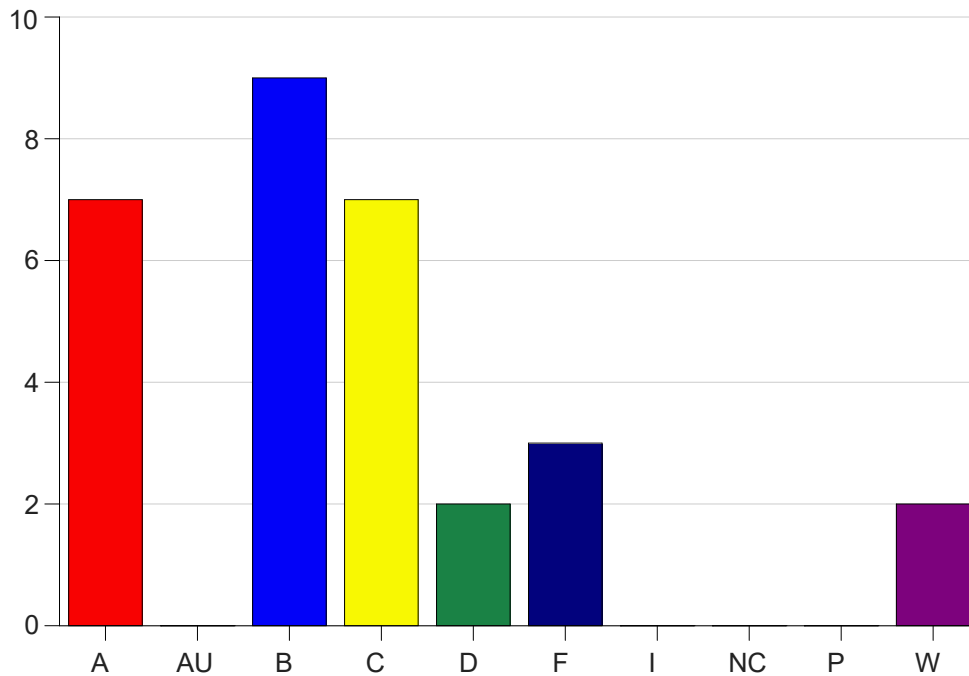

Louisiana State University Eunice

Grade Distribution by Course

2020 Fall Semester

Dec 16, 2020
4:34:17 PM

Course Work Course Number: PSYC2060

Course Work Count - All		A	AU	B	C	D	F	I	NC	P	W	Total
01	Trant,T	7	0	9	7	2	3	0	0	0	2	30
Total		7	0	9	7	2	3	0	0	0	2	30