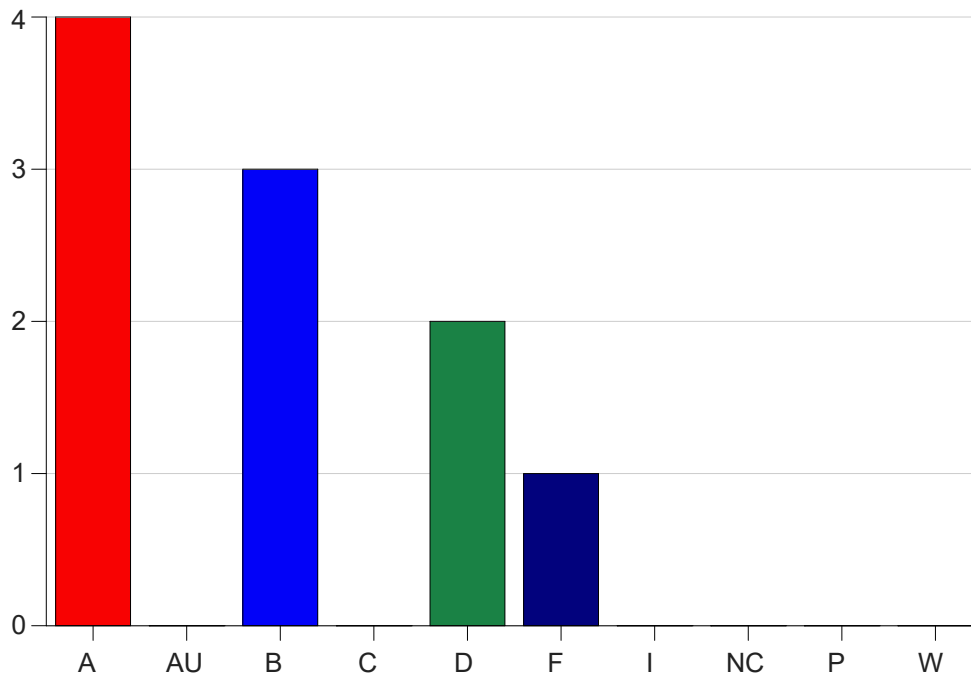

Louisiana State University Eunice

Grade Distribution by Course

2020 Fall Semester

Dec 16, 2020
4:34:17 PM

Course Work Course Number: INDS1102

Course Work Count - All		A	AU	B	C	D	F	I	NC	P	W	Total
25	Kapp, K	4	0	3	0	2	1	0	0	0	0	10
Total		4	0	3	0	2	1	0	0	0	0	10