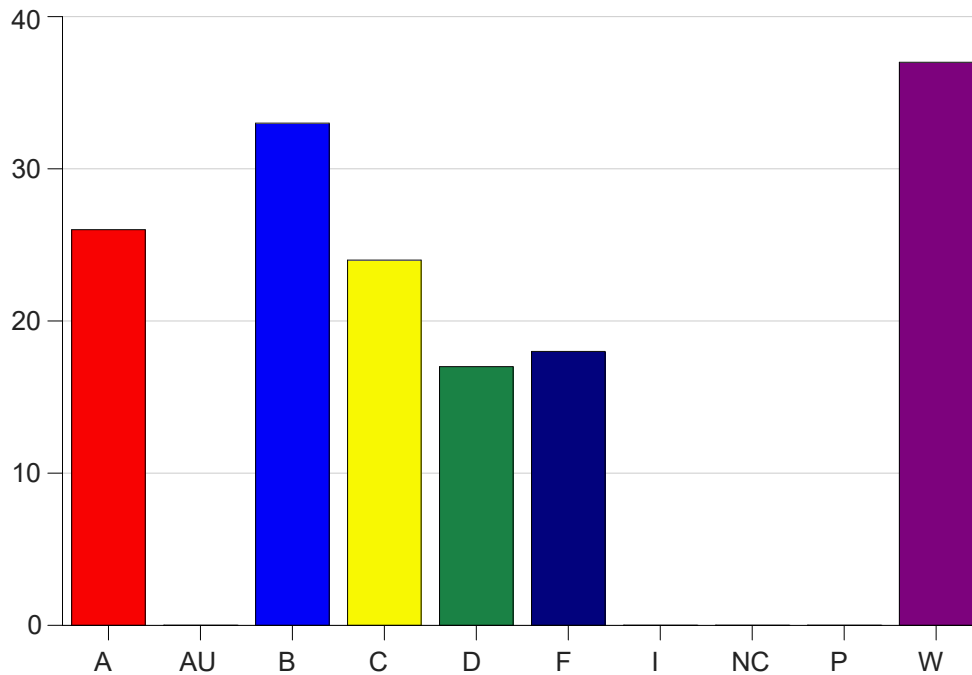

Louisiana State University Eunice

Grade Distribution by Course

2020 Fall Semester

Dec 16, 2020
4:34:17 PM

Course Work Course Number: MATH1021

Course Work Count - All		A	AU	B	C	D	F	I	NC	P	W	Total
01	Dunlap,A	5	0	9	6	6	2	0	0	0	7	35
04	Escude',W	5	0	5	3	1	4	0	0	0	14	32
05	ThibodeauJ	2	0	6	9	8	4	0	0	0	6	35
25	Jean, J	3	0	10	4	1	3	0	0	0	6	27
26	Semones, G	0	0	1	0	1	5	0	0	0	4	11
D4	Boffenmyer	11	0	2	2	0	0	0	0	0	0	15
Total		26	0	33	24	17	18	0	0	0	37	155