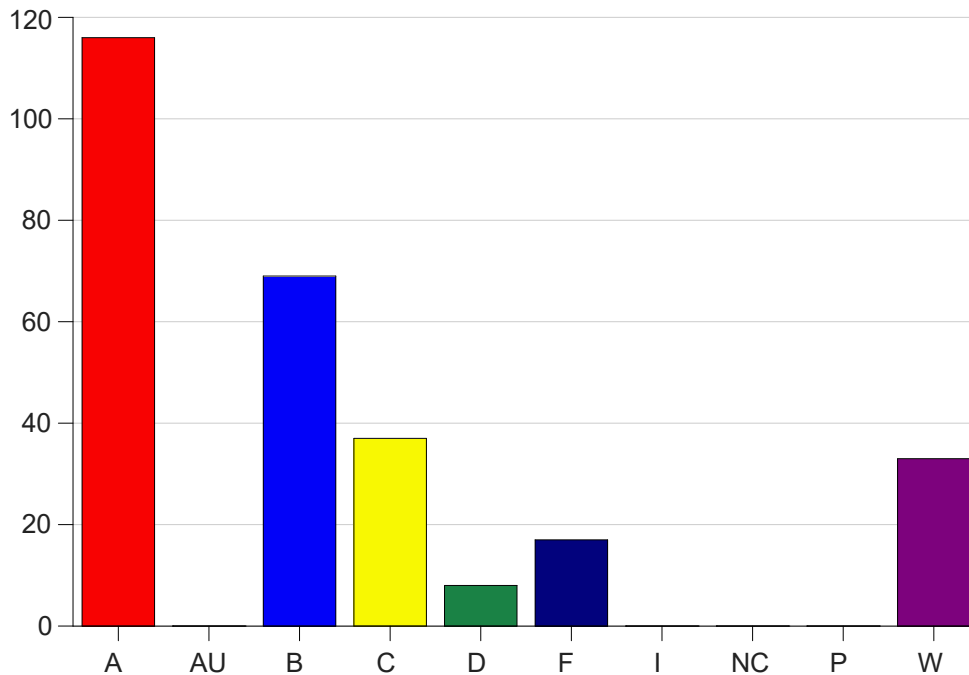

Course Work Course Number: ENGL1002

Course Work Count - All		A	AU	B	C	D	F	I	NC	P	W	Total
02	Fontenot,B	16	0	14	1	0	3	0	0	0	1	35
03	Fontenot,B	18	0	4	2	0	1	0	0	0	2	27
06	Langlois,D	9	0	2	2	0	0	0	0	0	1	14
08	Langlois,D	19	0	7	2	0	3	0	0	0	1	32
09	Cavell,M	5	0	16	9	1	1	0	0	0	2	34
10	Cavell,M	5	0	8	7	2	1	0	0	0	2	25
25	Thibodea,J	3	0	6	6	5	2	0	0	0	4	26
26	Meche,J	2	0	1	4	0	2	0	0	0	15	24
A1	Brown, C	4	0	2	0	0	0	0	0	0	1	7
D3	Pulling,D	16	0	6	4	0	0	0	0	0	1	27
L6	Fontenot,B	19	0	3	0	0	4	0	0	0	3	29
Total		116	0	69	37	8	17	0	0	0	33	280