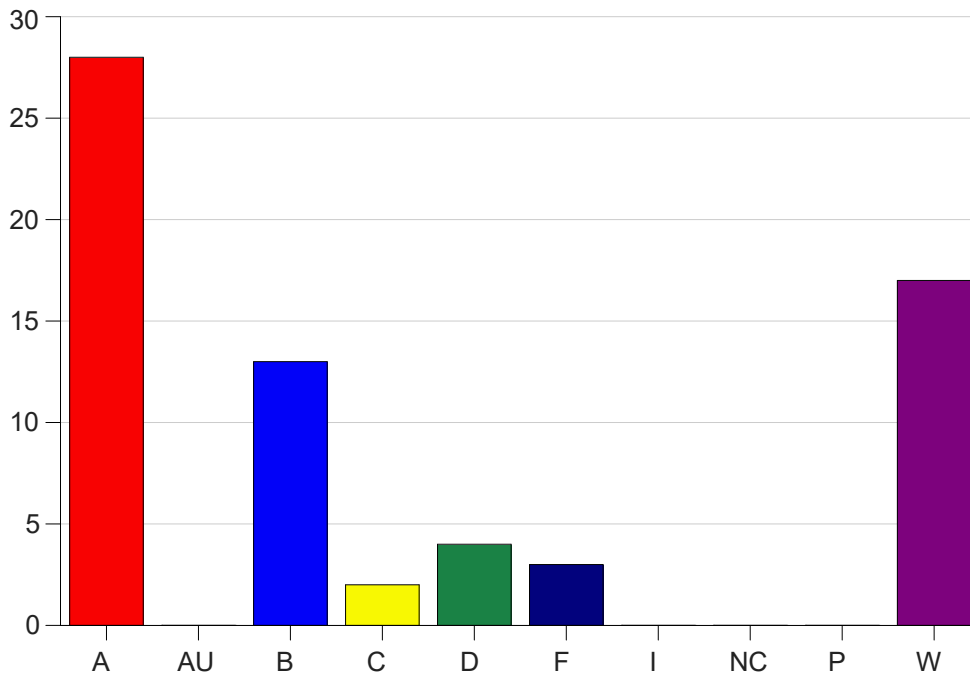

Louisiana State University Eunice

Grade Distribution by Course

2020 Fall Semester

Dec 16, 2020
4:34:17 PM

Course Work Course Number: RADT1000

Course Work Count - All		A	AU	B	C	D	F	I	NC	P	W	Total
02	McLaughlin	4	0	4	0	3	0	0	0	0	6	17
25	McLaughlin	8	0	6	2	0	1	0	0	0	9	26
26	McLaughlin	16	0	3	0	1	2	0	0	0	2	24
Total		28	0	13	2	4	3	0	0	0	17	67