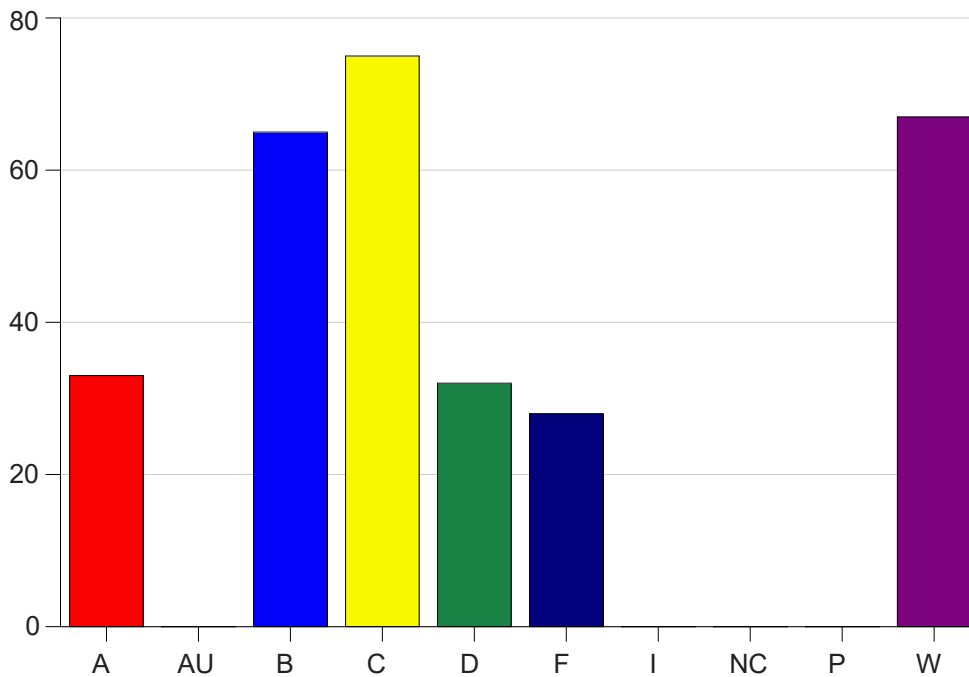

Louisiana State University Eunice

Grade Distribution by Course

2020 Fall Semester

Dec 16, 2020
4:34:17 PM

Course Work Course Number: MATH1015

Course Work Count - All		A	AU	B	C	D	F	I	NC	P	W	Total
02	Parrino,G	3	0	12	6	3	3	0	0	0	8	35
03	Escude',W	3	0	11	5	4	4	0	0	0	7	34
05	Parrino,G	4	0	3	13	3	4	0	0	0	7	34
16	Parrino,G	6	0	5	9	3	5	0	0	0	6	34
25	Jean, J	6	0	10	7	5	1	0	0	0	6	35
26	Semones, G	1	0	4	9	3	3	0	0	0	13	33
80	Christia,R	0	0	4	11	4	3	0	0	0	7	29
81	Vidrine, E	6	0	6	2	3	1	0	0	0	4	22
82	ThibodeauJ	2	0	6	8	2	1	0	0	0	3	22
L1	Parrino,G	2	0	4	5	2	3	0	0	0	6	22
Total		33	0	65	75	32	28	0	0	0	67	300