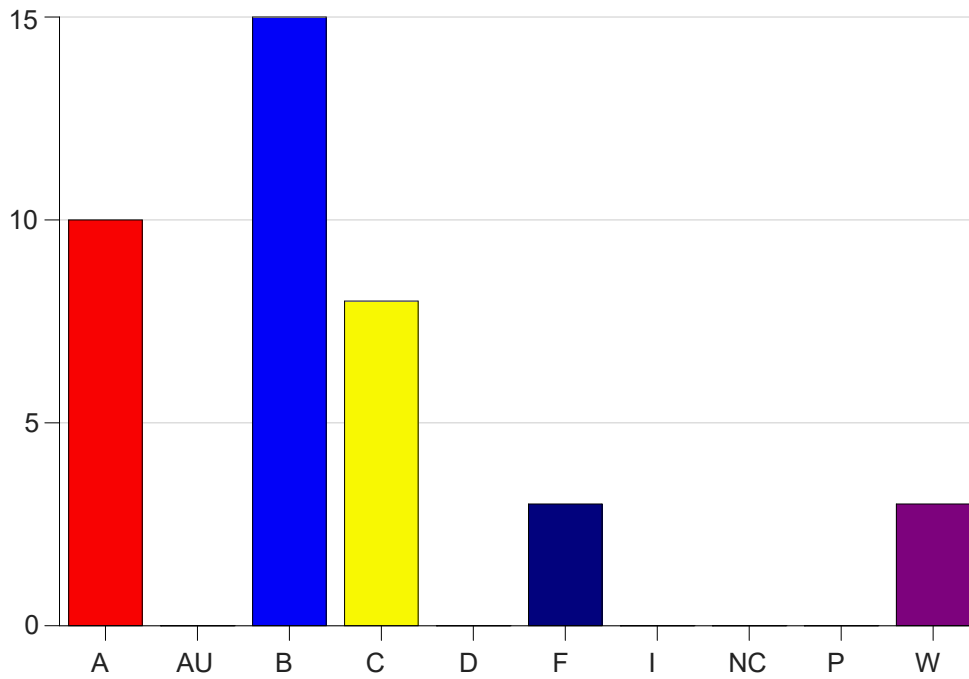

Louisiana State University Eunice

Grade Distribution by Course

2020 Fall Semester

Dec 16, 2020
4:34:17 PM

Course Work Course Number: SOCL2505

Course Work Count - All		A	AU	B	C	D	F	I	NC	P	W	Total
25	Robinson,J	10	0	15	8	0	3	0	0	0	3	39
Total		10	0	15	8	0	3	0	0	0	3	39