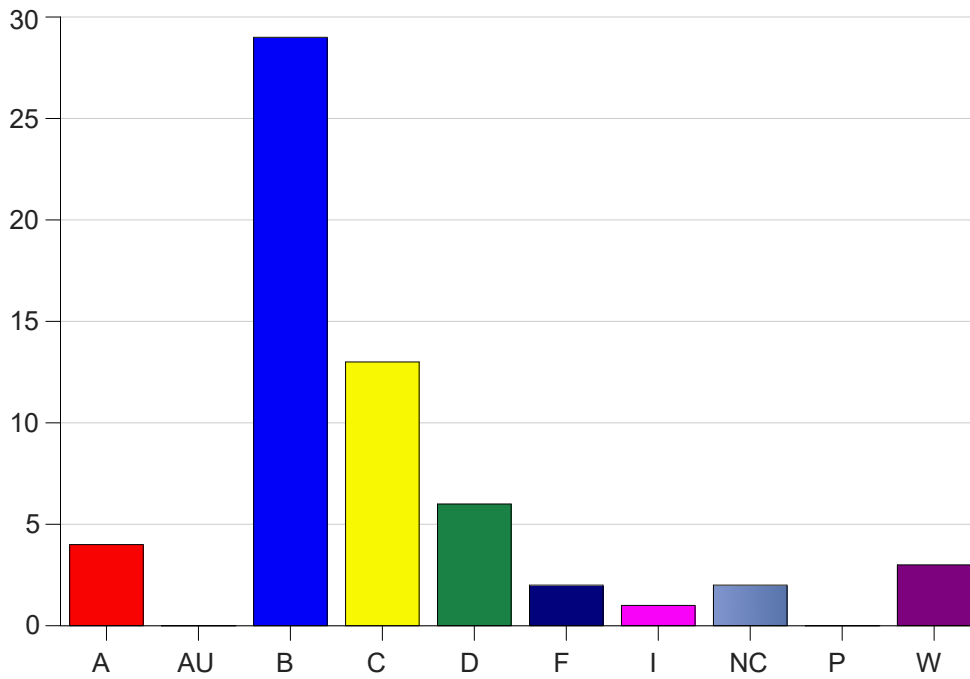

Louisiana State University Eunice

Grade Distribution by Course

2020 Fall Semester

Dec 16, 2020
4:34:17 PM

Course Work Course Number: NURS1132

Course Work Count - All		A	AU	B	C	D	F	I	NC	P	W	Total
01	Foreman,M	4	0	29	13	6	2	1	2	0	3	60
Total		4	0	29	13	6	2	1	2	0	3	60