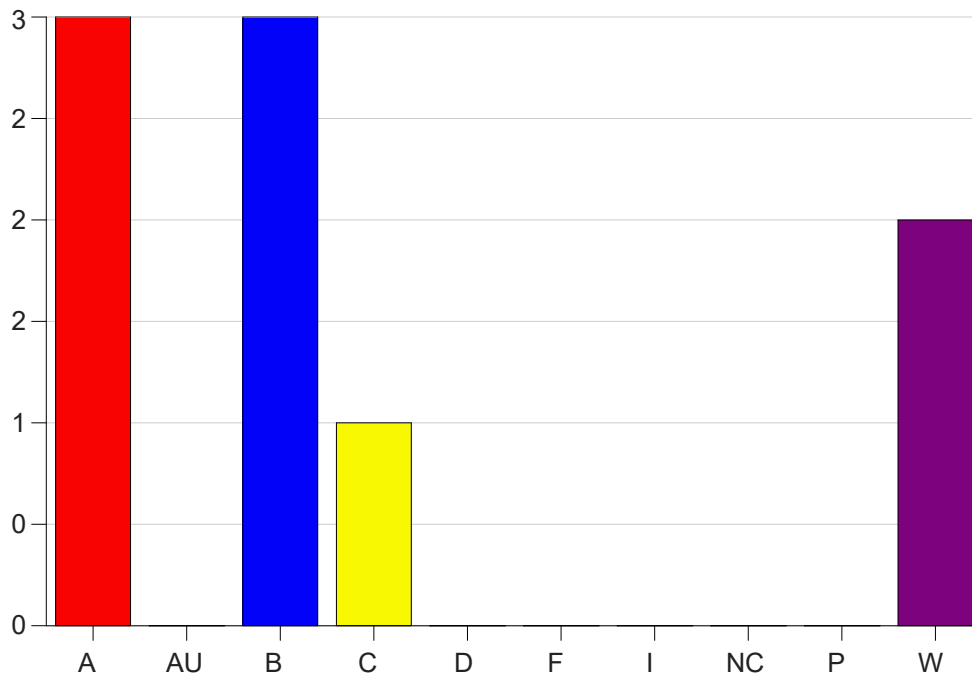

Louisiana State University Eunice

Grade Distribution by Course

2020 Fall Semester

Dec 16, 2020
4:34:17 PM

Course Work Course Number: ALLH1620

Course Work Count - All		A	AU	B	C	D	F	I	NC	P	W	Total
25	Jones, P	3	0	3	1	0	0	0	0	0	2	9
Total		3	0	3	1	0	0	0	0	0	2	9