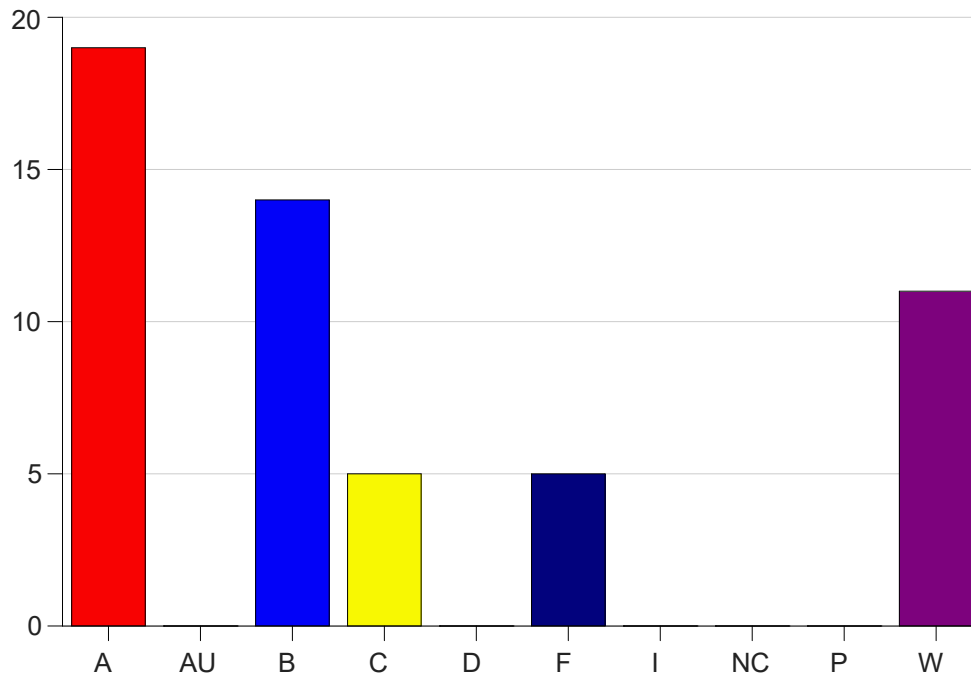

Louisiana State University Eunice

Grade Distribution by Course

2020 Fall Semester

Dec 16, 2020
4:34:17 PM

Course Work Course Number: ENGL2020

Course Work Count - All		A	AU	B	C	D	F	I	NC	P	W	Total
01	Cavell,M	10	0	7	2	0	0	0	0	0	5	24
L6	Meche,J	9	0	7	3	0	5	0	0	0	6	30
Total		19	0	14	5	0	5	0	0	0	11	54