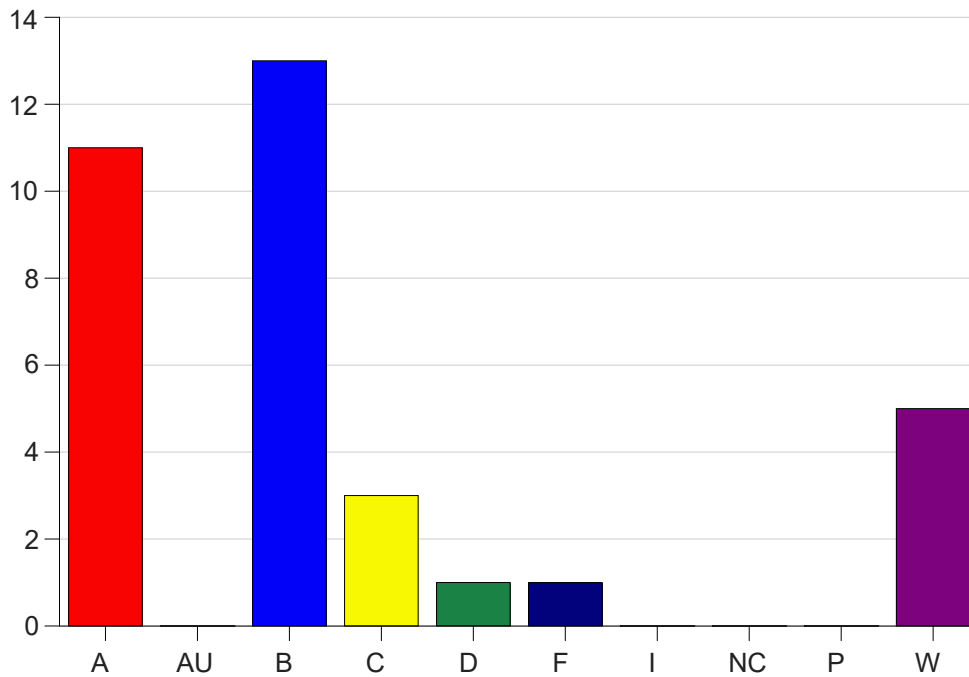

Louisiana State University Eunice

Grade Distribution by Course

2020 Fall Semester

Dec 16, 2020
4:34:17 PM

Course Work Course Number: ACCT2101

Course Work Count - All		A	AU	B	C	D	F	I	NC	P	W	Total
01	Beshears,M	6	0	3	0	0	0	0	0	0	1	10
25	Beshears,M	5	0	10	3	1	1	0	0	0	4	24
Total		11	0	13	3	1	1	0	0	0	5	34