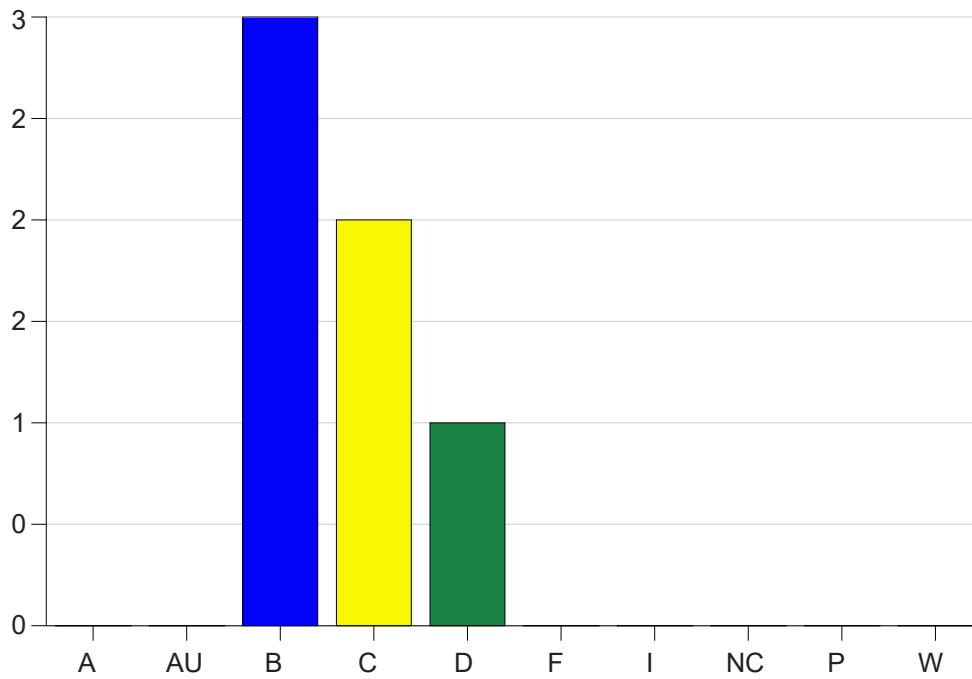

Louisiana State University Eunice

Grade Distribution by Course

2020 Fall Semester

Dec 16, 2020
4:34:17 PM

Course Work Course Number: NURS2552

Course Work Count - All		A	AU	B	C	D	F	I	NC	P	W	Total
25	LaFleur,L	0	0	3	2	1	0	0	0	0	0	6
Total		0	0	3	2	1	0	0	0	0	0	6