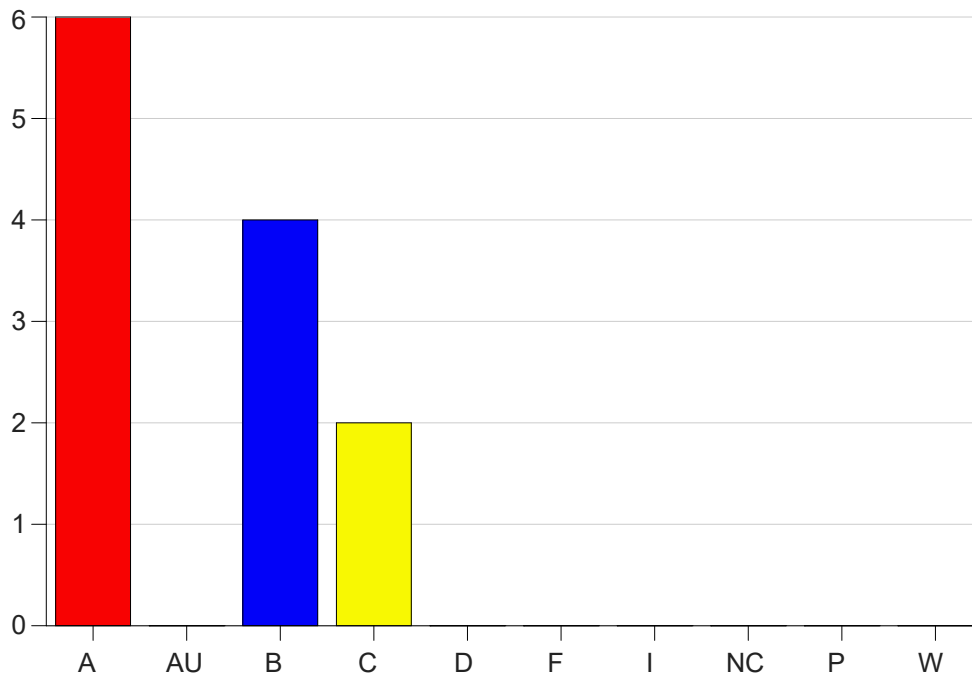

Louisiana State University Eunice

Grade Distribution by Course

2020 Fall Semester

Dec 16, 2020
4:34:17 PM

Course Work Course Number: EDCI2271

Course Work Count - All		A	AU	B	C	D	F	I	NC	P	W	Total
25	Gordon,T	6	0	4	2	0	0	0	0	0	0	12
Total		6	0	4	2	0	0	0	0	0	0	12