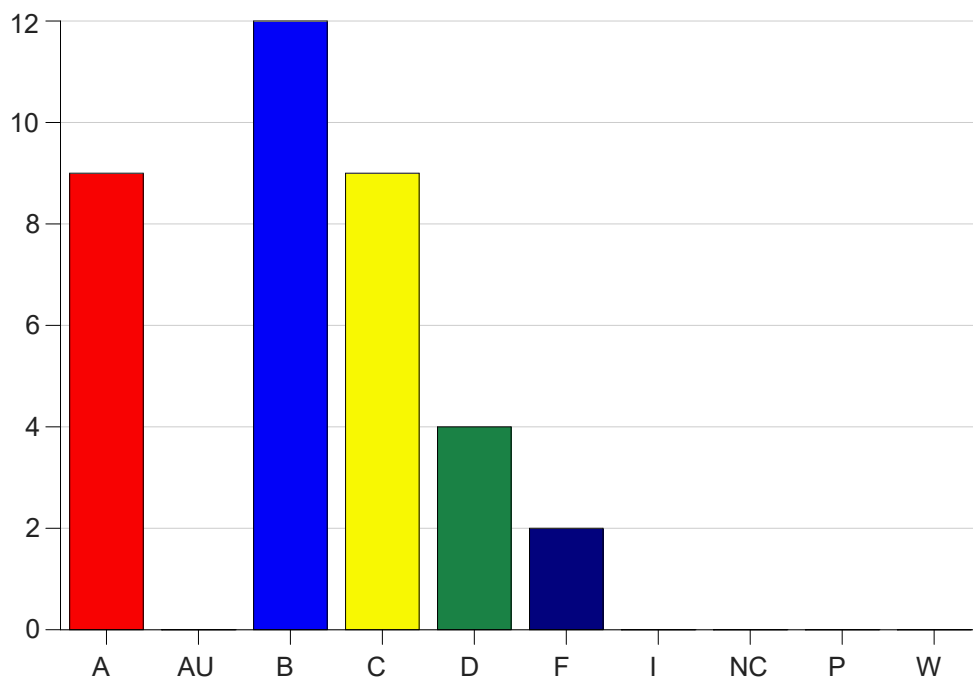

Louisiana State University Eunice

Grade Distribution by Course

2020 Fall Semester

Dec 16, 2020
4:34:17 PM

Course Work Course Number: CHEM1001

Course Work Count - All		A	AU	B	C	D	F	I	NC	P	W	Total
01	Rai,P	9	0	12	9	4	2	0	0	0	0	36
Total		9	0	12	9	4	2	0	0	0	0	36