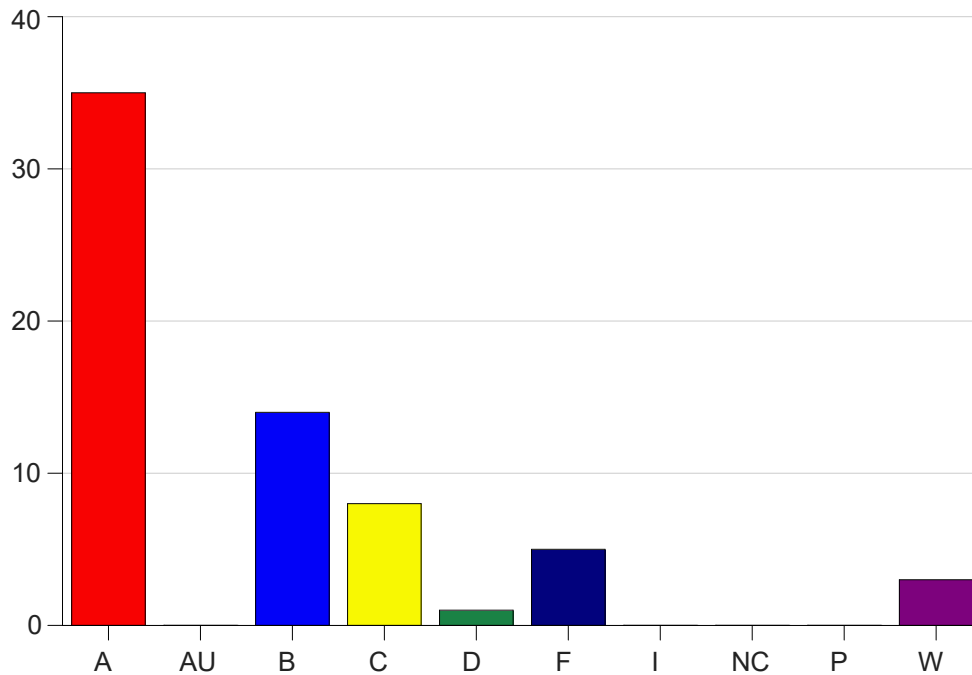

Louisiana State University Eunice

Grade Distribution by Course

2020 Fall Semester

Dec 16, 2020
4:34:17 PM

Course Work Course Number: UNIV1005

Course Work Count - All		A	AU	B	C	D	F	I	NC	P	W	Total
20	Gordon,T	5	0	5	6	0	15	0	0	0	7	38
25	Greaud,A	1	0	9	9	4	10	0	0	0	3	36
26	Gordon,T	10	0	1	4	1	12	0	0	0	7	35
27	Gordon,T	6	0	10	4	2	7	0	0	0	5	34
28	Greaud,A	1	0	6	8	3	15	0	0	0	5	38
29	Greaud,A	0	0	2	5	4	10	0	0	0	11	32
51	PapillionD	11	0	1	0	0	4	0	0	0	0	16
A1	Brown, C	5	0	7	0	0	2	0	0	0	0	14
Total		39	0	41	36	14	75	0	0	0	38	243