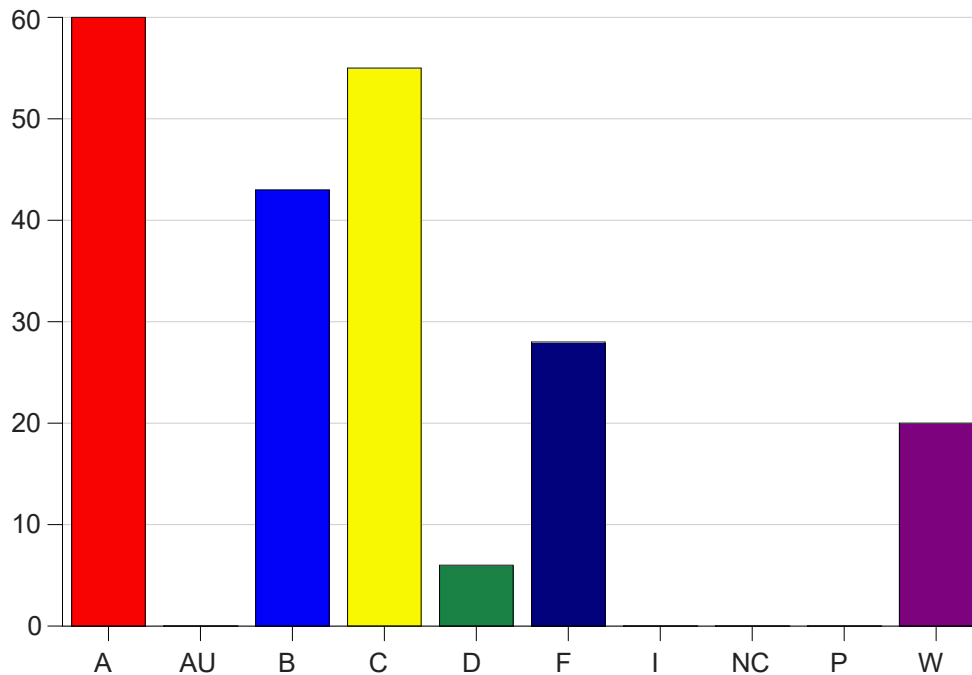

Louisiana State University Eunice

Grade Distribution by Course

2020 Fall Semester

Dec 16, 2020
4:34:17 PM

Course Work Course Number: HIST2055

Course Work Count - All		A	AU	B	C	D	F	I	NC	P	W	Total
01	Baltakis,A	5	0	16	21	2	6	0	0	0	4	54
02	Baltakis,A	4	0	16	19	2	9	0	0	0	9	59
25	Nevils,H	24	0	2	3	0	5	0	0	0	5	39
C1	Gaspard,R	11	0	7	12	2	8	0	0	0	2	42
D1	Sellers,W	16	0	2	0	0	0	0	0	0	0	18
Total		60	0	43	55	6	28	0	0	0	20	212