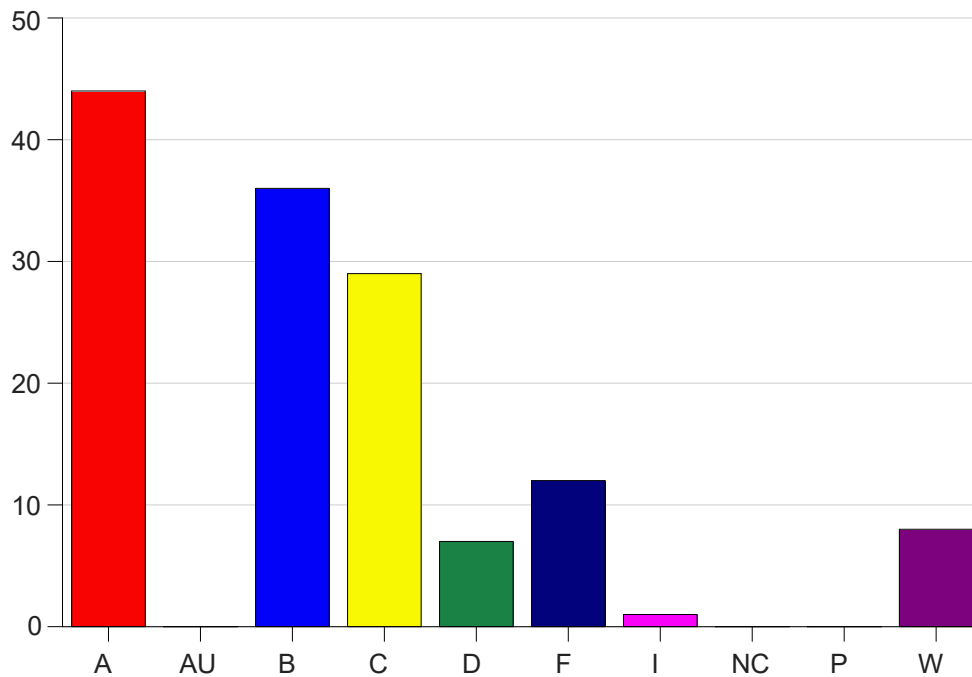

Louisiana State University Eunice

Grade Distribution by Course

2020 Fall Semester

Dec 16, 2020
4:34:17 PM

Course Work Course Number: ART 1440

Course Work Count - All		A	AU	B	C	D	F	I	NC	P	W	Total
02	Guilbeau,M	5	0	6	15	1	3	1	0	0	1	32
25	Reif, A	24	0	9	3	2	2	0	0	0	2	42
C6	Guilbeau,M	9	0	14	8	3	7	0	0	0	1	42
D1	Simmons, J	6	0	7	3	1	0	0	0	0	4	21
Total		44	0	36	29	7	12	1	0	0	8	137