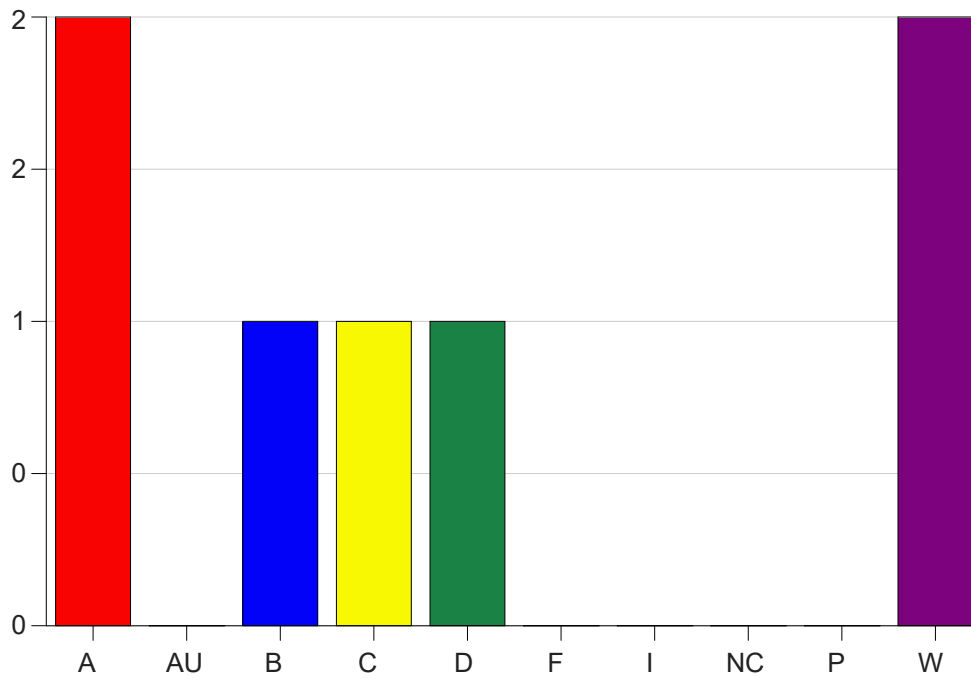

Louisiana State University Eunice

Grade Distribution by Course

2020 Fall Semester

Dec 16, 2020
4:34:17 PM

Course Work Course Number: PHSC1002

Course Work Count - All		A	AU	B	C	D	F	I	NC	P	W	Total
01	Rai,P	2	0	1	1	1	0	0	0	0	2	7
Total		2	0	1	1	1	0	0	0	0	2	7