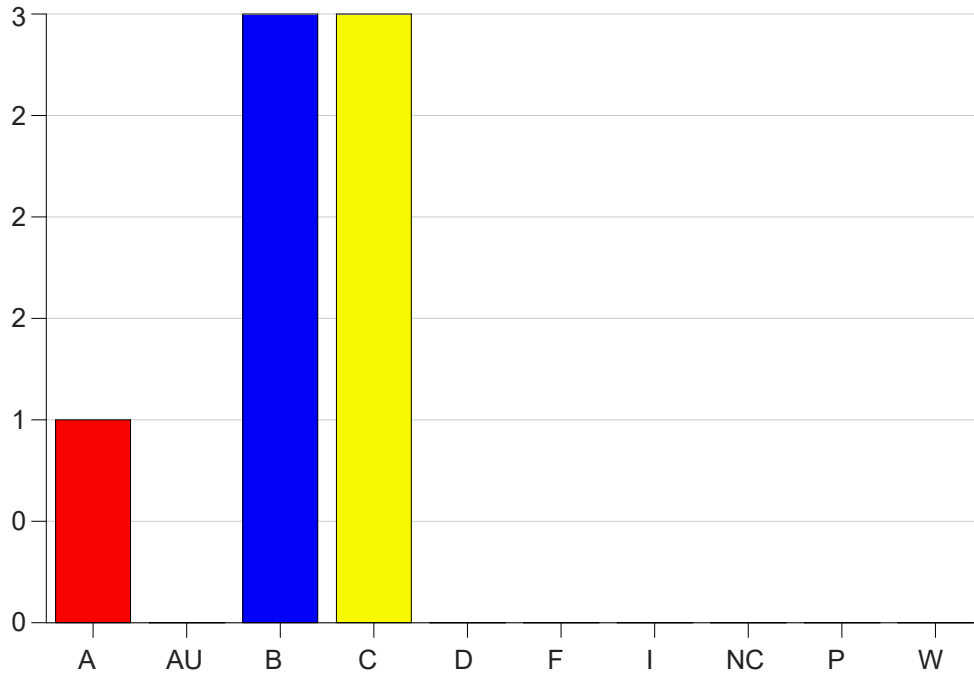

Louisiana State University Eunice

Grade Distribution by Course

2020 Fall Semester

Dec 16, 2020
4:34:17 PM

Course Work Course Number: NURS2450

Course Work Count - All		A	AU	B	C	D	F	I	NC	P	W	Total
01	Moore, B	1	0	3	3	0	0	0	0	0	0	7
Total		1	0	3	3	0	0	0	0	0	0	7