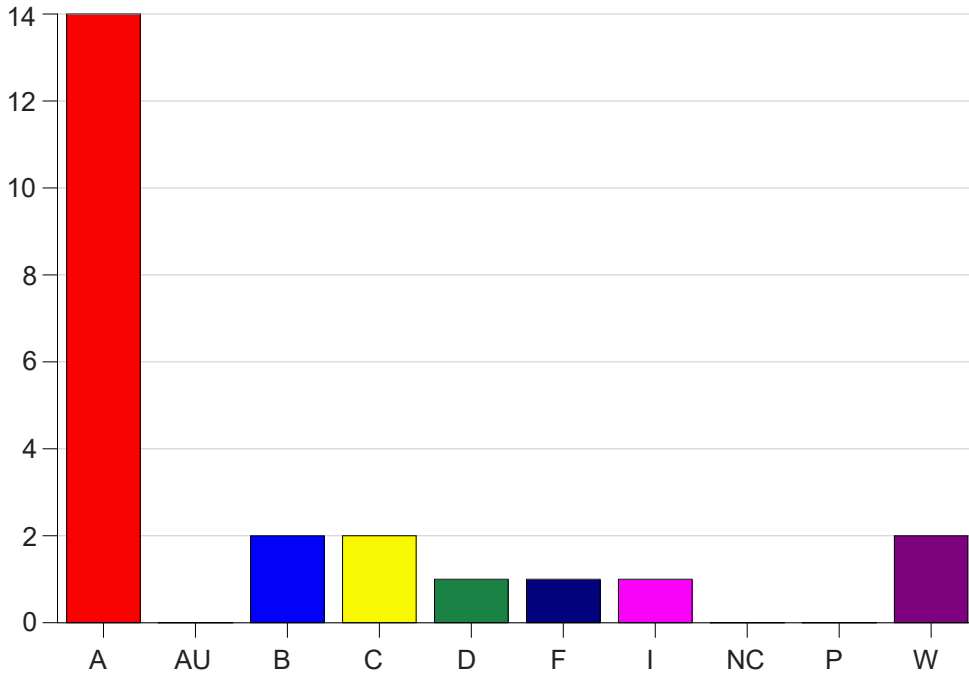

Louisiana State University Eunice

Grade Distribution by Course

2020 Fall Semester

Dec 16, 2020
4:34:17 PM

Course Work Course Number: BADM2001

Course Work Count - All		A	AU	B	C	D	F	I	NC	P	W	Total
25	Manuel,C	14	0	2	2	1	1	1	0	0	2	23
Total		14	0	2	2	1	1	1	0	0	2	23