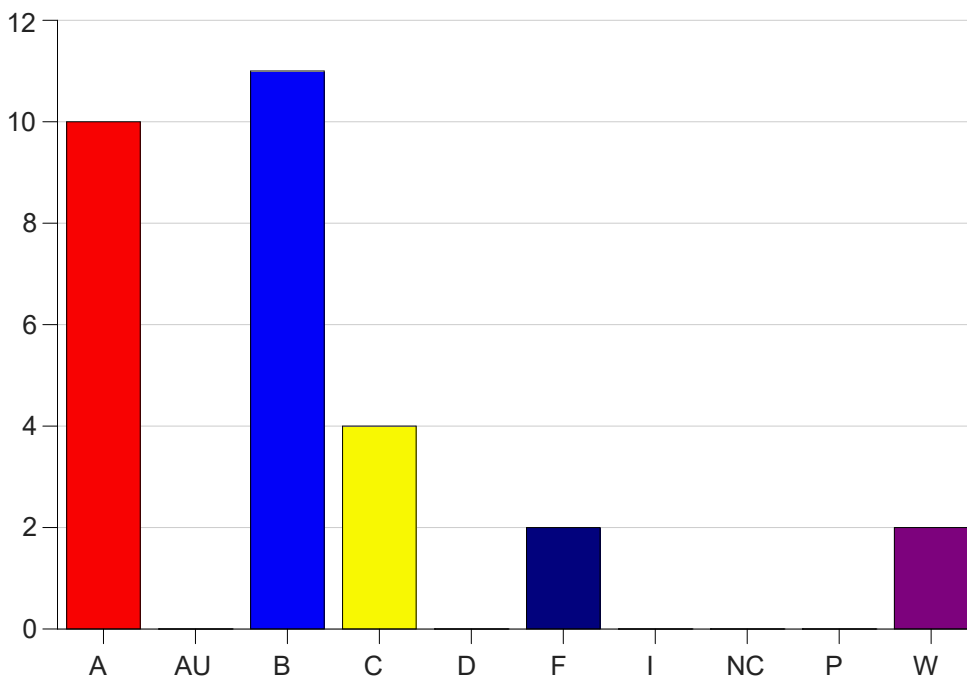

Louisiana State University Eunice

Grade Distribution by Course

2020 Fall Semester

Dec 16, 2020
4:34:17 PM

Course Work Course Number: ECON2000

Course Work Count - All		A	AU	B	C	D	F	I	NC	P	W	Total
25	Bahloul, T	6	0	7	2	0	0	0	0	0	1	16
C6	Bahloul, T	4	0	4	2	0	2	0	0	0	1	13
Total		10	0	11	4	0	2	0	0	0	2	29