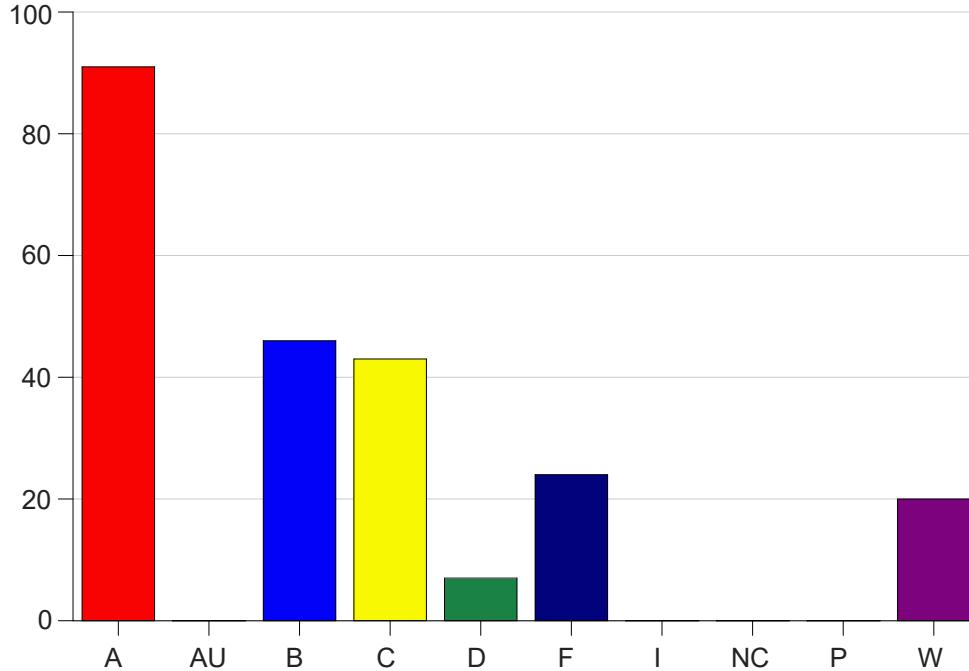

Louisiana State University Eunice

Grade Distribution by Course

2020 Fall Semester

Dec 16, 2020
4:34:17 PM

Course Work Course Number: HIST1001

Course Work Count - All		A	AU	B	C	D	F	I	NC	P	W	Total
01	Baltakis,A	2	0	10	12	2	5	0	0	0	9	40
02	Baltakis,A	3	0	13	17	3	9	0	0	0	7	52
D3	Smith,H	7	0	6	4	0	0	0	0	0	0	17
D4	Sellers,W	38	0	5	1	0	0	0	0	0	0	44
D5	Sellers,W	34	0	5	4	1	0	0	0	0	2	46
D6	Sellers,W	4	0	0	2	0	0	0	0	0	2	8
L6	Alleman,M	3	0	7	3	1	10	0	0	0	0	24
Total		91	0	46	43	7	24	0	0	0	20	231