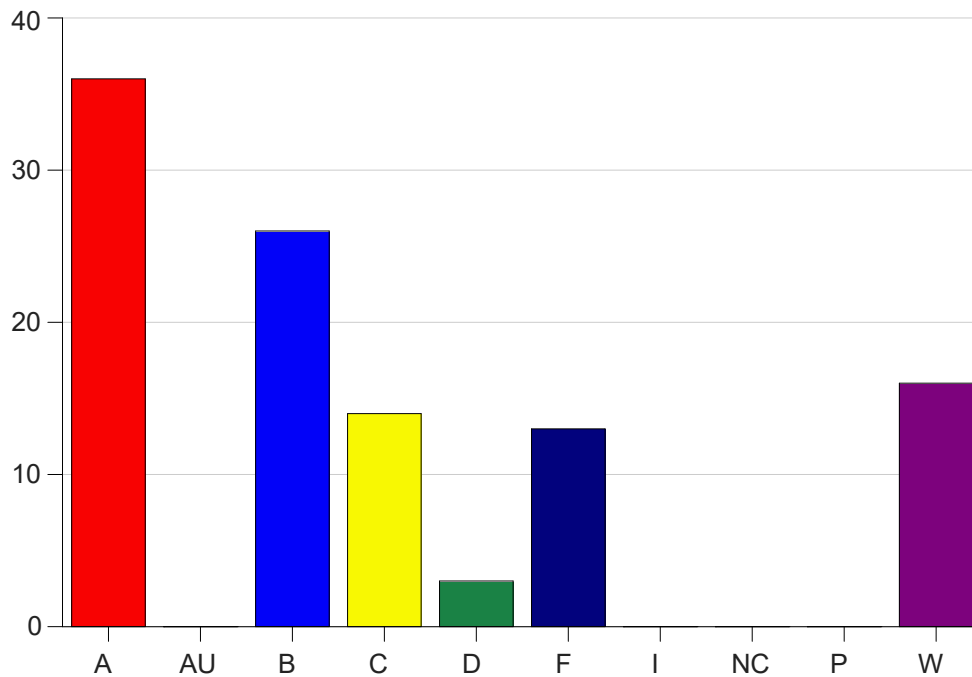

Louisiana State University Eunice

Grade Distribution by Course

2020 Fall Semester

Dec 16, 2020
4:34:17 PM

Course Work Course Number: BADM1001

Course Work Count - All		A	AU	B	C	D	F	I	NC	P	W	Total
02	May,N	17	0	5	0	0	3	0	0	0	2	27
04	McDonald,D	6	0	8	6	0	1	0	0	0	3	24
25	Hedge, R.	3	0	5	5	2	4	0	0	0	9	28
26	Thibodeaux	10	0	8	3	1	5	0	0	0	2	29
Total		36	0	26	14	3	13	0	0	0	16	108