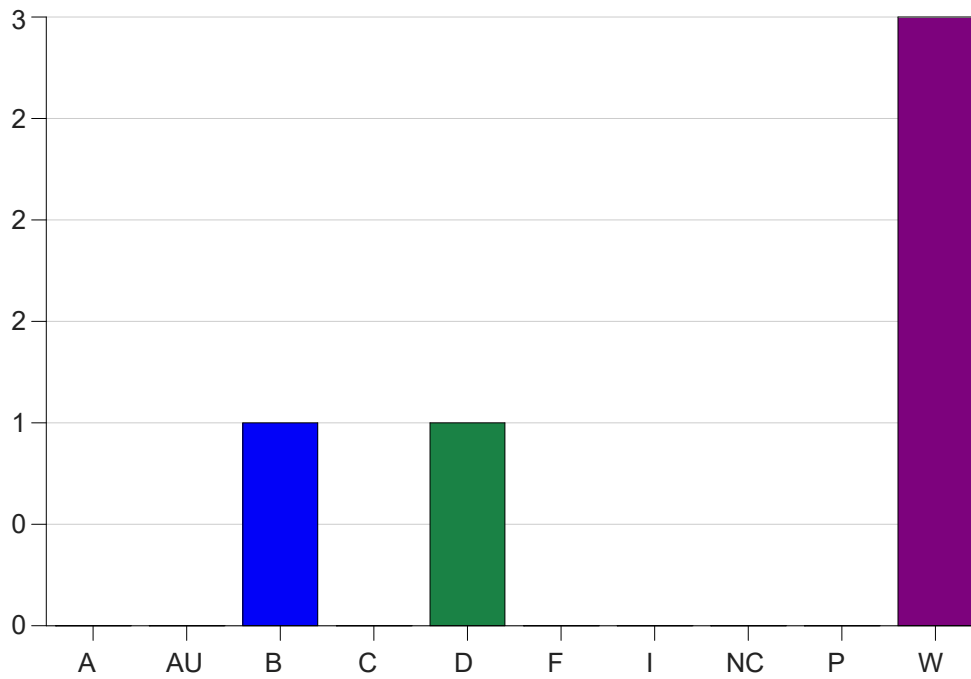

Louisiana State University Eunice

Grade Distribution by Course

2020 Fall Semester

Dec 16, 2020
4:34:17 PM

Course Work Course Number: PHYS2108

Course Work Count - All		A	AU	B	C	D	F	I	NC	P	W	Total
91	Zandipou,H	0	0	0	0	0	0	0	0	0	2	2
Total		0	0	0	0	0	0	0	0	0	2	2