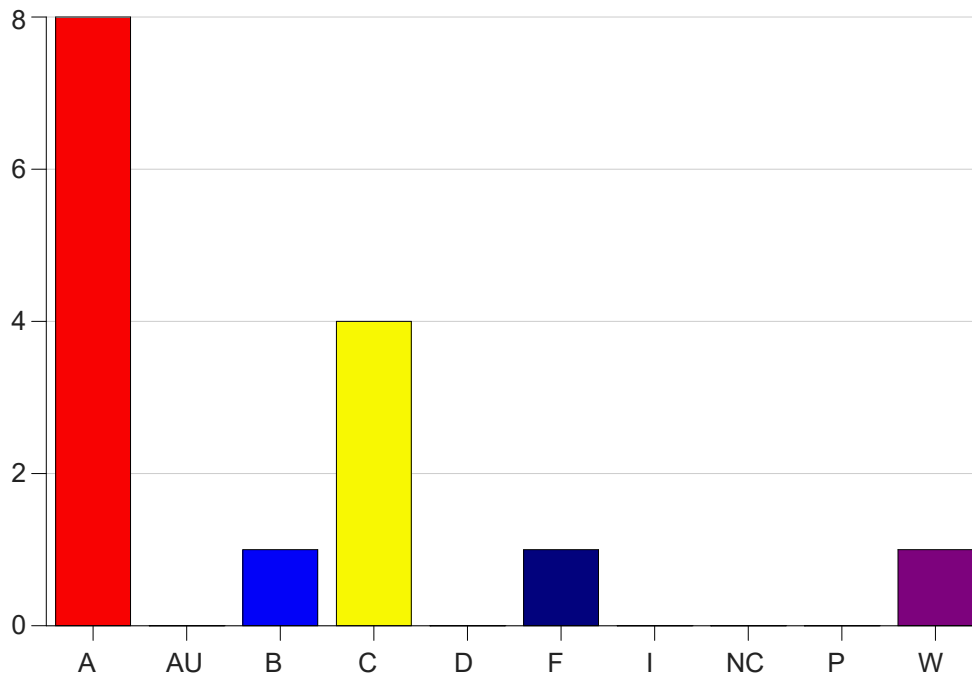

Louisiana State University Eunice

Grade Distribution by Course

2020 Fall Semester

Dec 16, 2020
4:34:17 PM

Course Work Course Number: CSC 2230

Course Work Count - All		A	AU	B	C	D	F	I	NC	P	W	Total
25	Cooper,L	8	0	1	4	0	1	0	0	0	1	15
Total		8	0	1	4	0	1	0	0	0	1	15