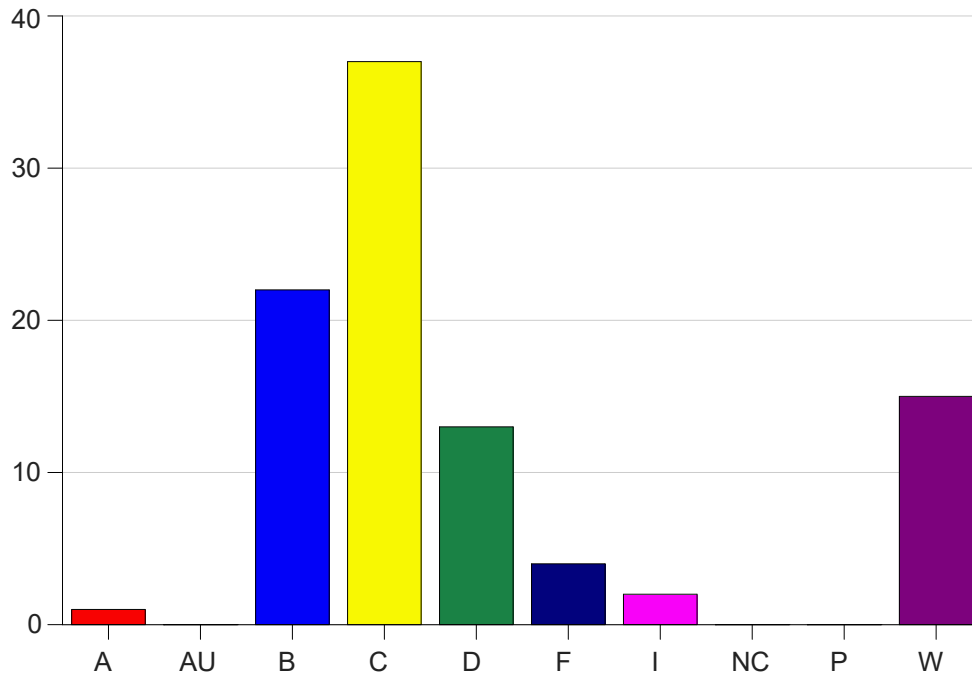

Louisiana State University Eunice

Grade Distribution by Course

2020 Fall Semester

Dec 16, 2020
4:34:17 PM

Course Work Course Number: BIOL1012

Course Work Count - All		A	AU	B	C	D	F	I	NC	P	W	Total
90	Al-Dujaili	1	0	7	11	2	0	1	0	0	2	24
91	Al-Dujaili	0	0	6	10	3	1	1	0	0	4	25
92	Al-Dujaili	0	0	2	13	3	2	0	0	0	2	22
93	Al-Dujaili	0	0	7	3	5	1	0	0	0	7	23
Total		1	0	22	37	13	4	2	0	0	15	94