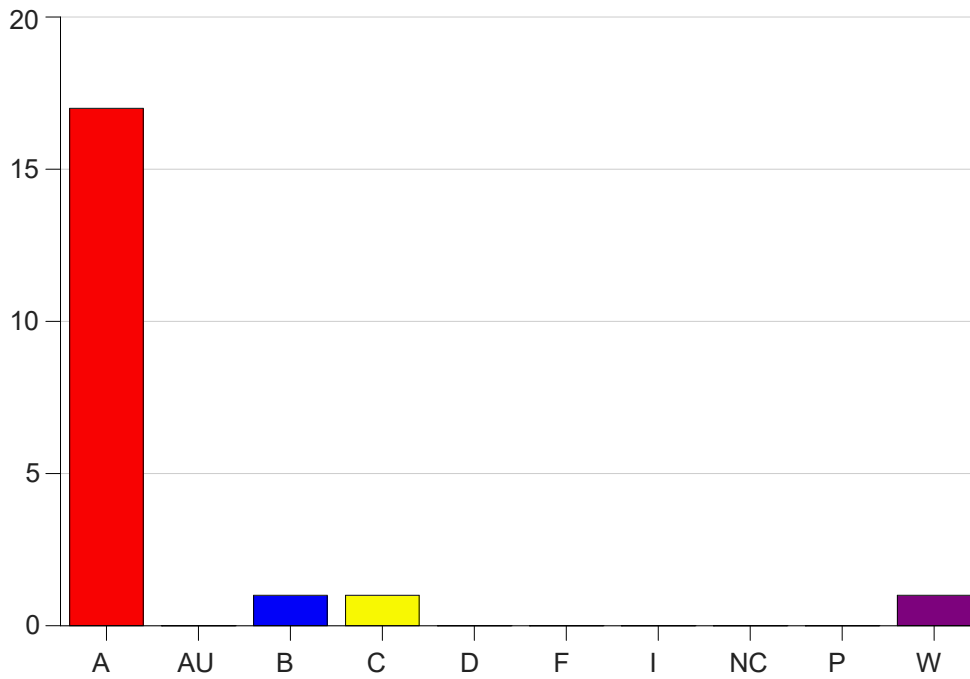

Louisiana State University Eunice

Grade Distribution by Course

2020 Fall Semester

Dec 16, 2020
4:34:17 PM

Course Work Course Number: MGMT2260

Course Work Count - All		A	AU	B	C	D	F	I	NC	P	W	Total
25	Hedge, R.	17	0	1	1	0	0	0	0	0	1	20
Total		17	0	1	1	0	0	0	0	0	1	20