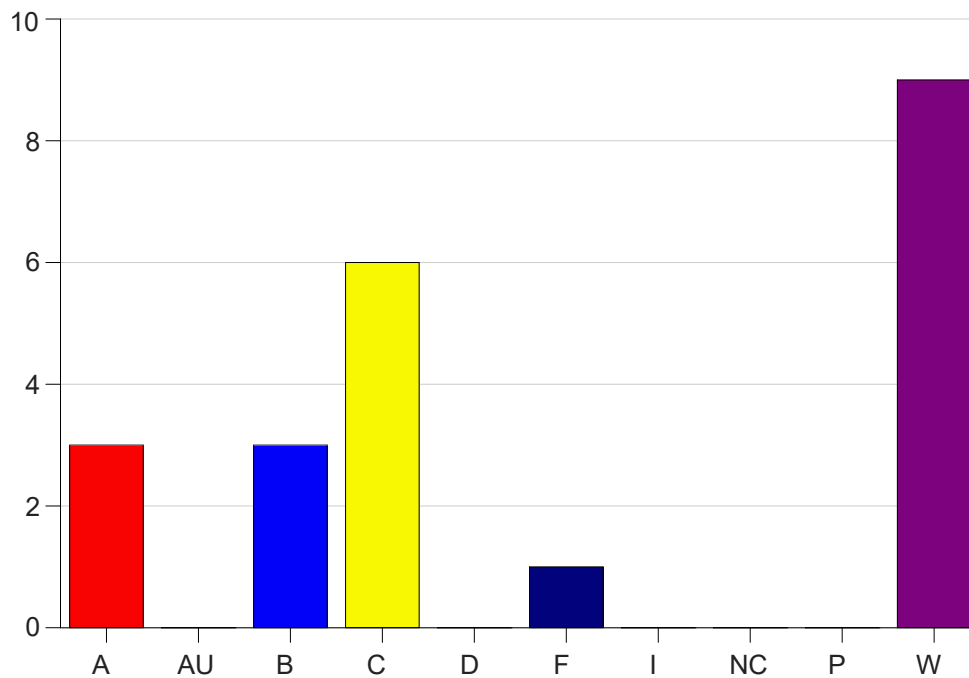

Louisiana State University Eunice

Grade Distribution by Course

2020 Fall Semester

Dec 16, 2020
4:34:17 PM

Course Work Course Number: MATH1550

Course Work Count - All		A	AU	B	C	D	F	I	NC	P	W	Total
01	Escude',W	3	0	3	6	0	1	0	0	0	9	22
Total		3	0	3	6	0	1	0	0	0	9	22