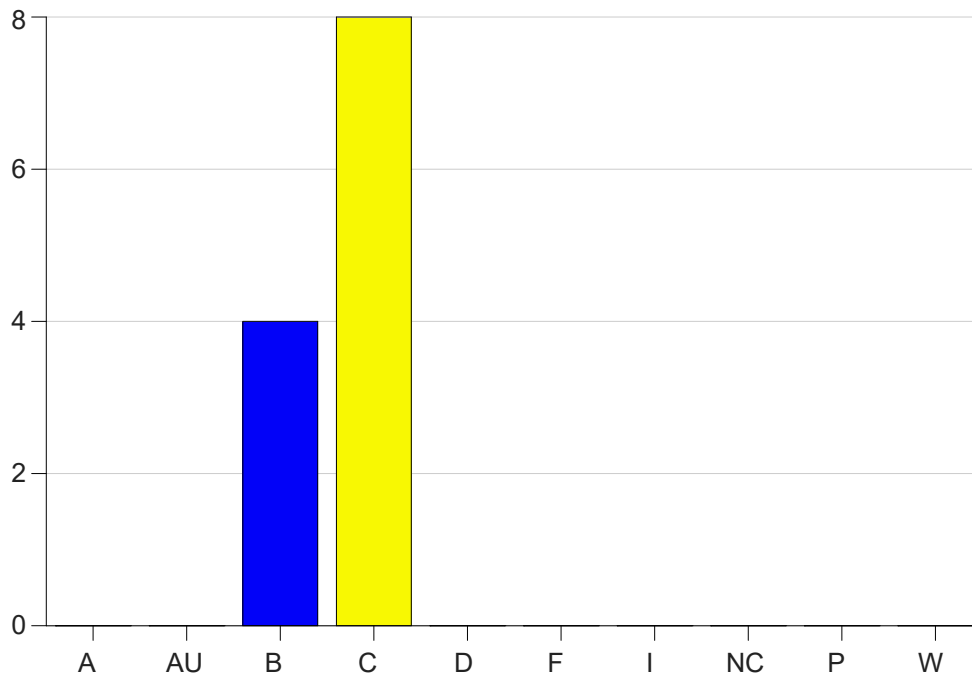

Louisiana State University Eunice

Grade Distribution by Course

2020 Fall Semester

Dec 16, 2020
4:34:17 PM

Course Work Course Number: RC 2021

Course Work Count - All		A	AU	B	C	D	F	I	NC	P	W	Total
01	Asbury,D	0	0	4	8	0	0	0	0	0	0	12
Total		0	0	4	8	0	0	0	0	0	0	12