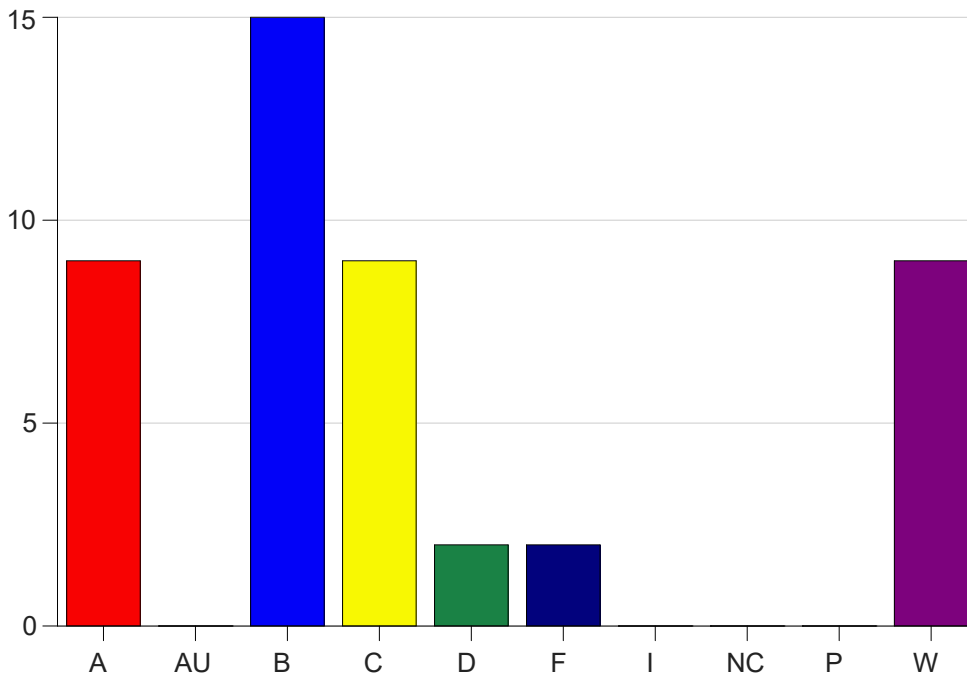

Louisiana State University Eunice

Grade Distribution by Course

2020 Fall Semester

Dec 16, 2020
4:34:17 PM

Course Work Course Number: ACCT2001

Course Work Count - All		A	AU	B	C	D	F	I	NC	P	W	Total
02	Thibodeaux	6	0	11	3	0	0	0	0	0	3	23
25	Greagoff,A	3	0	4	6	2	2	0	0	0	6	23
Total		9	0	15	9	2	2	0	0	0	9	46