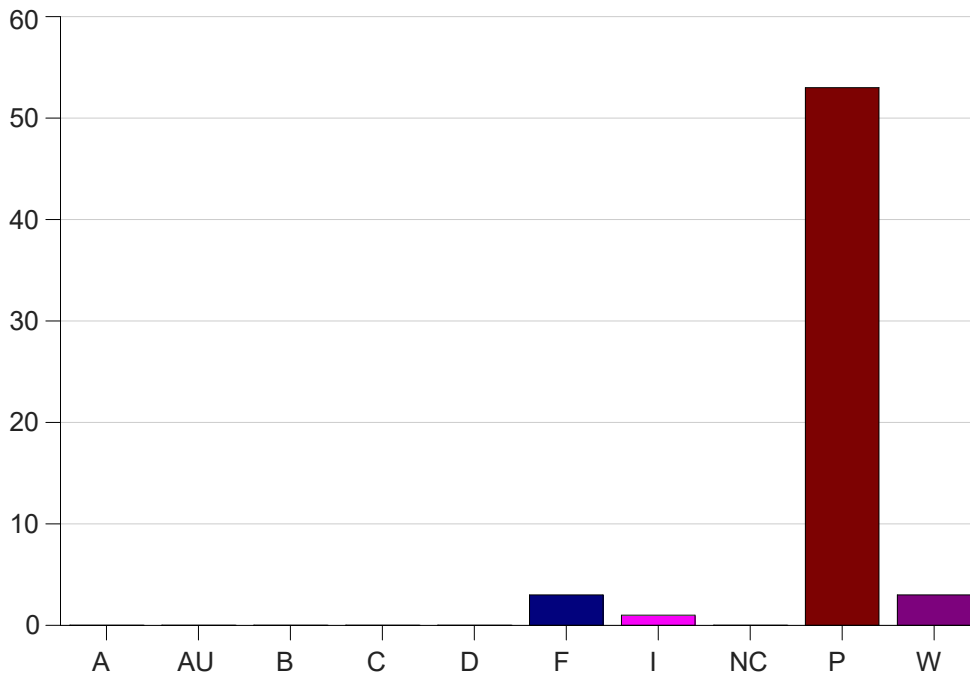

Louisiana State University Eunice

Grade Distribution by Course

2020 Fall Semester

Dec 16, 2020
4:34:17 PM

Course Work Course Number: NURS1135

Course Work Count - All		A	AU	B	C	D	F	I	NC	P	W	Total
90	Didier, B.	0	0	0	0	0	0	1	0	8	1	10
91	Simoneau,M	0	0	0	0	0	0	0	0	10	0	10
92	Brand, C	0	0	0	0	0	1	0	0	7	2	10
93	Ortego, T	0	0	0	0	0	1	0	0	9	0	10
94	Arnaud, E	0	0	0	0	0	0	0	0	10	0	10
95	Fontenot,G	0	0	0	0	0	1	0	0	9	0	10
Total		0	0	0	0	0	3	1	0	53	3	60