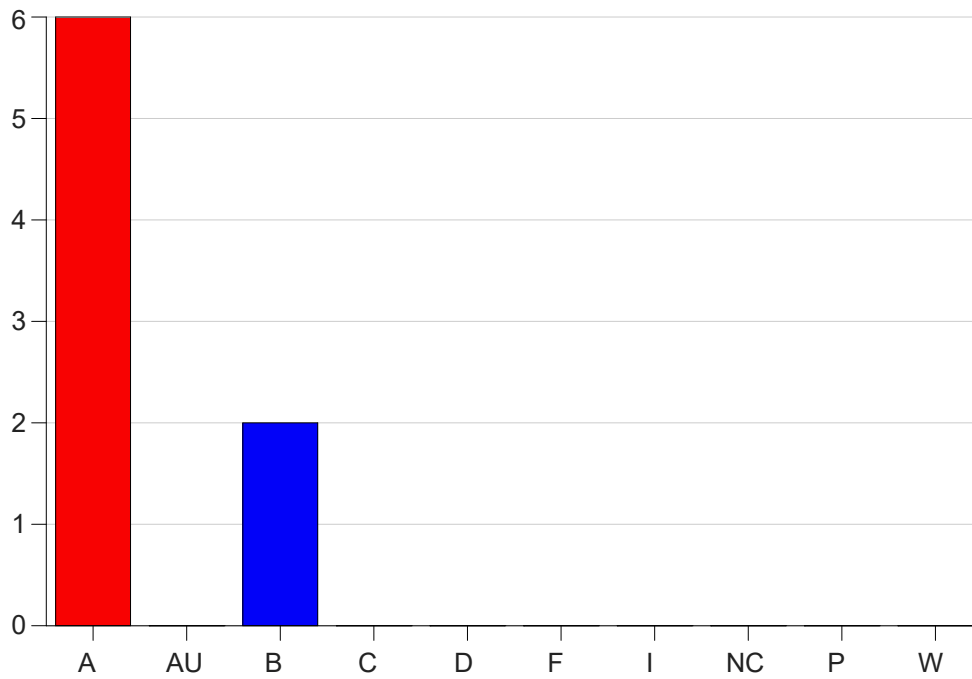

Louisiana State University Eunice

Grade Distribution by Course

2020 Fall Semester

Dec 16, 2020
4:34:17 PM

Course Work Course Number: DMS 1011

Course Work Count - All		A	AU	B	C	D	F	I	NC	P	W	Total
91	Leger,K	6	0	2	0	0	0	0	0	0	0	8
Total		6	0	2	0	0	0	0	0	0	0	8