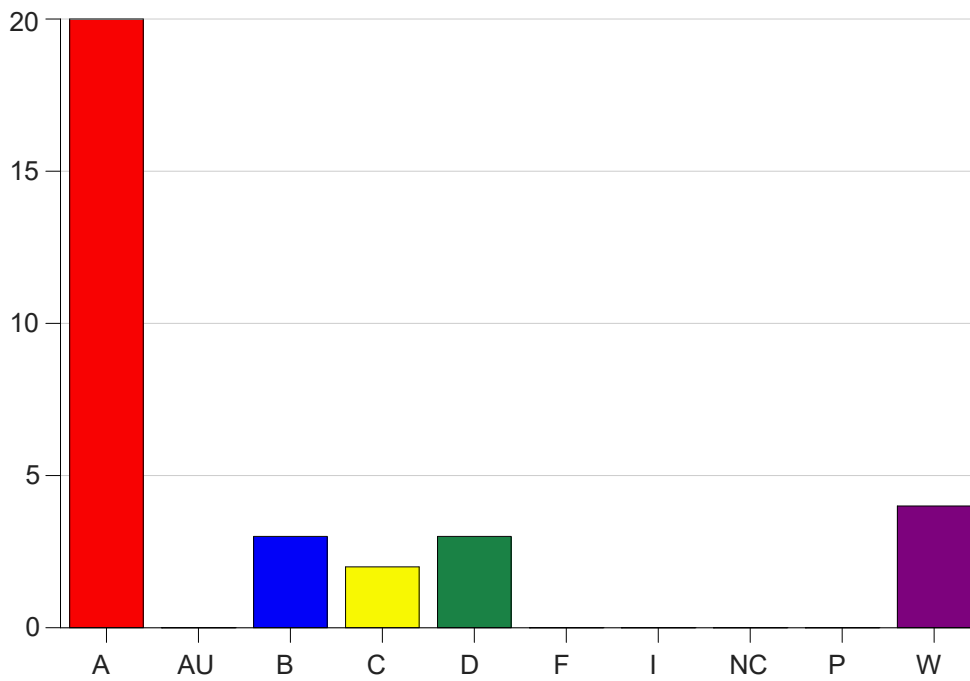

Louisiana State University Eunice

Grade Distribution by Course

2020 Fall Semester

Dec 16, 2020
4:34:17 PM

Course Work Course Number: POLS2051

Course Work Count - All		A	AU	B	C	D	F	I	NC	P	W	Total
25	Price, A	20	0	3	2	3	0	0	0	0	4	32
Total		20	0	3	2	3	0	0	0	0	4	32