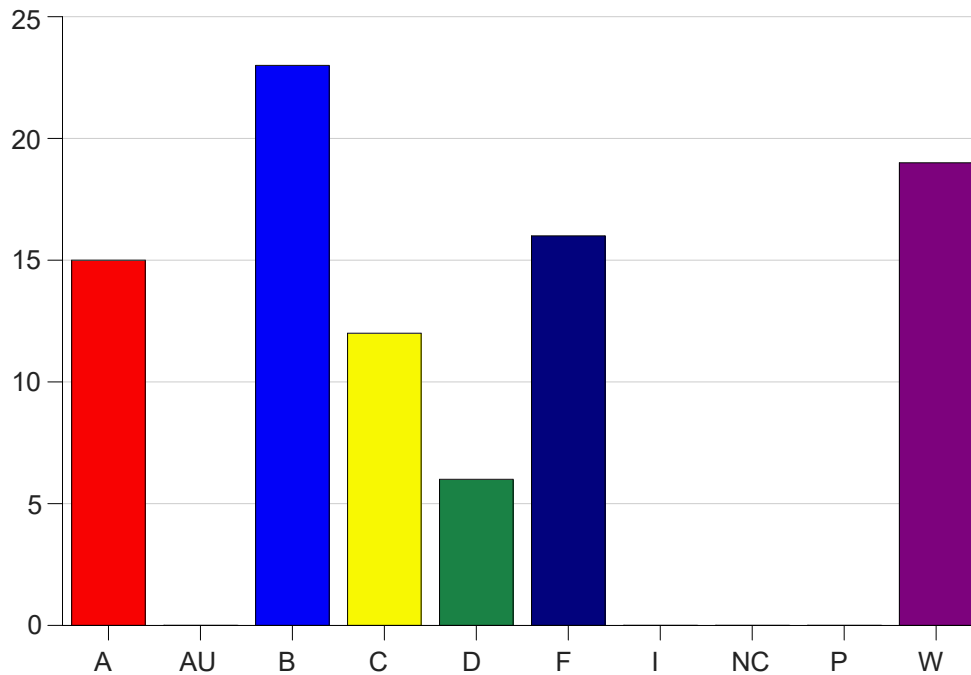

Louisiana State University Eunice

Grade Distribution by Course

2020 Fall Semester

Dec 16, 2020
4:34:17 PM

Course Work Course Number: CJ 1107

Course Work Count - All		A	AU	B	C	D	F	I	NC	P	W	Total
01	Meyers,S	14	0	8	2	0	3	0	0	0	2	29
25	Gontz, S	1	0	11	8	2	3	0	0	0	10	35
26	Gontz, S	0	0	4	2	4	10	0	0	0	7	27
Total		15	0	23	12	6	16	0	0	0	19	91