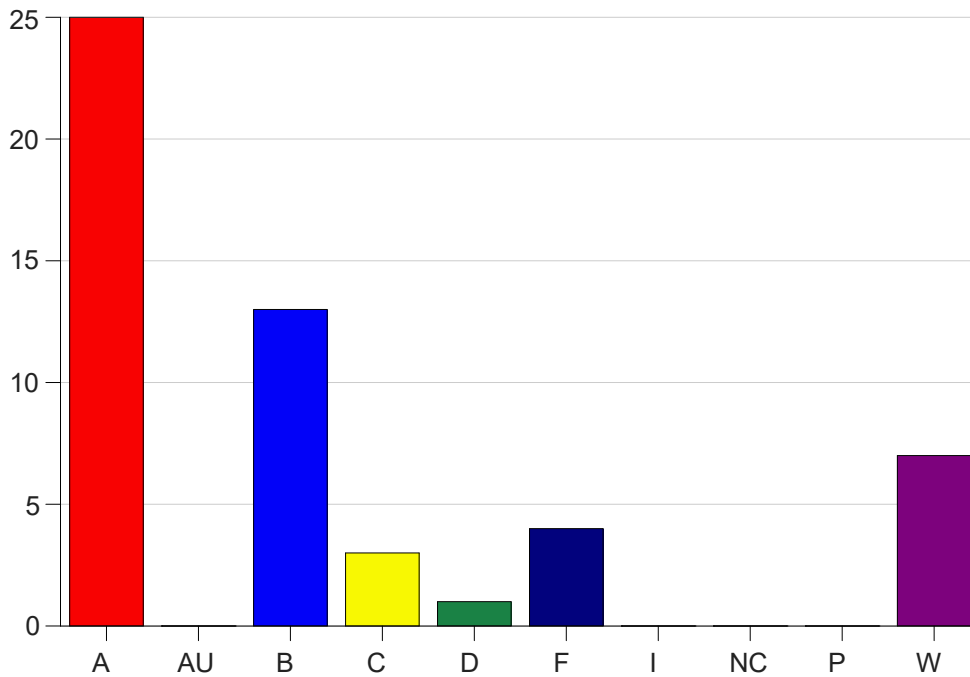

Louisiana State University Eunice

Grade Distribution by Course

2020 Fall Semester

Dec 16, 2020
4:34:17 PM

Course Work Course Number: ISDS2100

Course Work Count - All		A	AU	B	C	D	F	I	NC	P	W	Total
25	May,N	15	0	8	2	1	2	0	0	0	2	30
26	May,N	10	0	5	1	0	2	0	0	0	5	23
Total		25	0	13	3	1	4	0	0	0	7	53