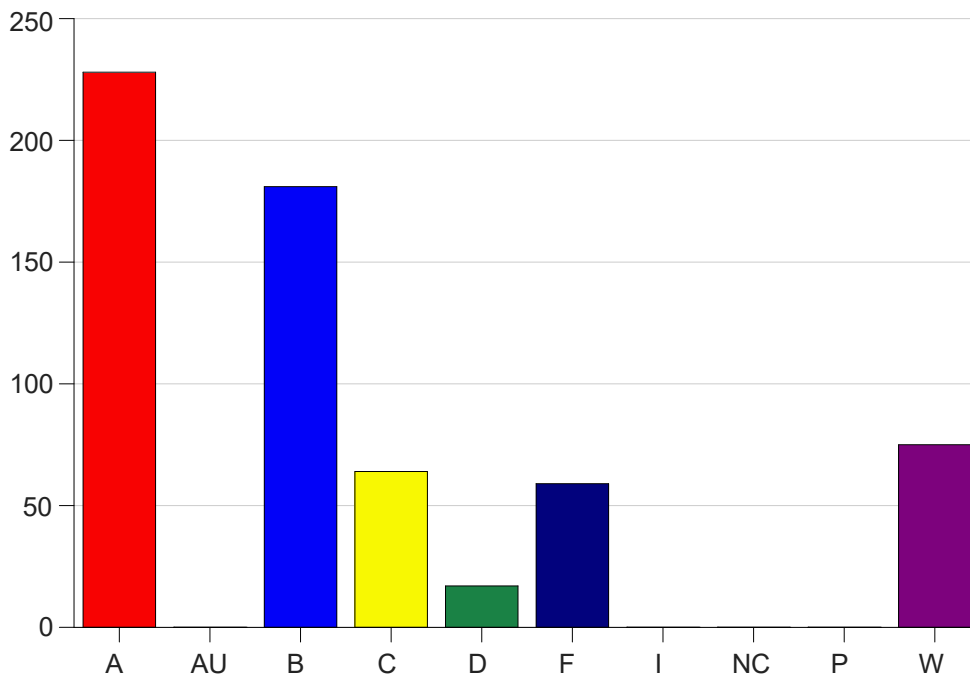

Louisiana State University Eunice

Grade Distribution by Course

2020 Fall Semester

Dec 16, 2020
4:34:17 PM

Louisiana State University Eunice

Grade Distribution by Course

2020 Fall Semester

Dec 16, 2020
4:34:17 PM

Course Work Course Number: ENGL1002

Course Work Count - All		A	AU	B	C	D	F	I	NC	P	W	Total
02	Fontenot,B	16	0	14	1	0	3	0	0	0	1	35
03	Fontenot,B	18	0	4	2	0	1	0	0	0	2	27
06	Langlois,D	9	0	2	2	0	0	0	0	0	1	14
08	Langlois,D	19	0	7	2	0	3	0	0	0	1	32
09	Cavell,M	5	0	16	9	1	1	0	0	0	2	34
10	Cavell,M	5	0	8	7	2	1	0	0	0	2	25
25	Thibodea,J	3	0	6	6	5	2	0	0	0	4	26
26	Meche,J	2	0	1	4	0	2	0	0	0	15	24
A1	Brown, C	4	0	2	0	0	0	0	0	0	1	7
D3	Pulling,D	16	0	6	4	0	0	0	0	0	1	27
L6	Fontenot,B	19	0	3	0	0	4	0	0	0	3	29
Total		116	0	69	37	8	17	0	0	0	33	280