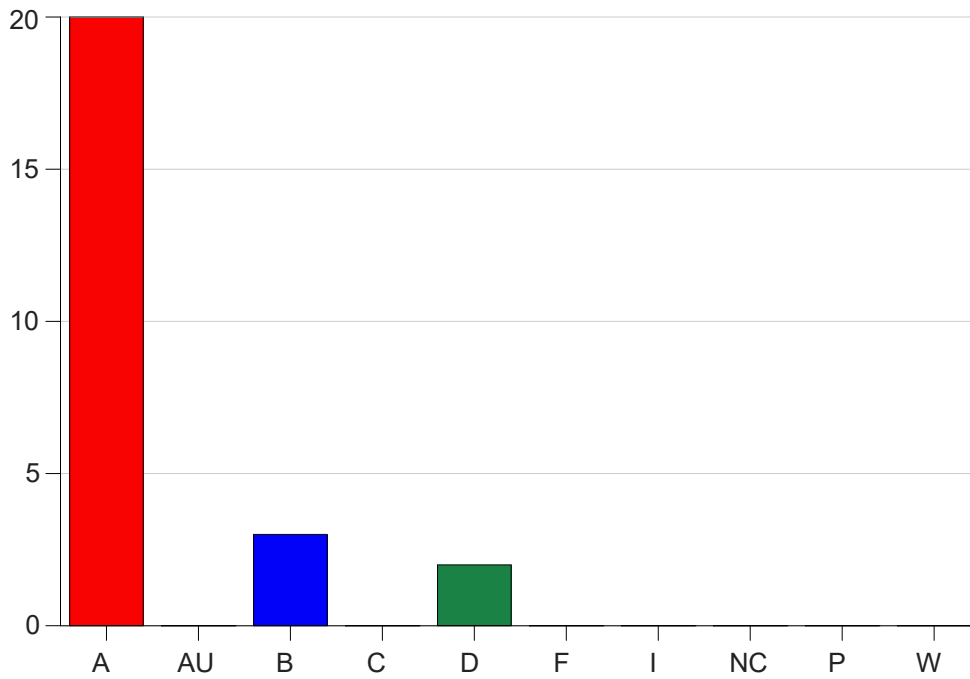

Louisiana State University Eunice

Grade Distribution by Course

2020 Fall Semester

Dec 16, 2020
4:34:17 PM

Course Work Course Number: EDCI2700

Course Work Count - All		A	AU	B	C	D	F	I	NC	P	W	Total
25	Gordon,T	20	0	3	0	2	0	0	0	0	0	25
Total		20	0	3	0	2	0	0	0	0	0	25