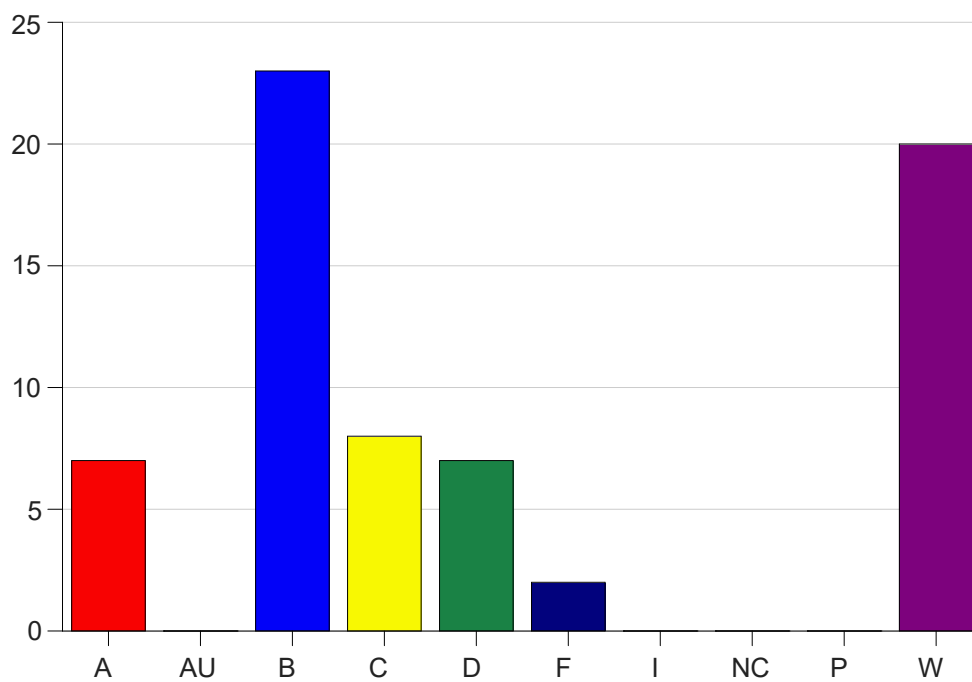

Louisiana State University Eunice

Grade Distribution by Course

2020 Fall Semester

Dec 16, 2020
4:34:17 PM

Course Work Course Number: CHEM1201

Course Work Count - All		A	AU	B	C	D	F	I	NC	P	W	Total
01	Rai,P	5	0	7	1	1	1	0	0	0	4	19
02	Borill, B	2	0	16	7	6	1	0	0	0	16	48
Total		7	0	23	8	7	2	0	0	0	20	67