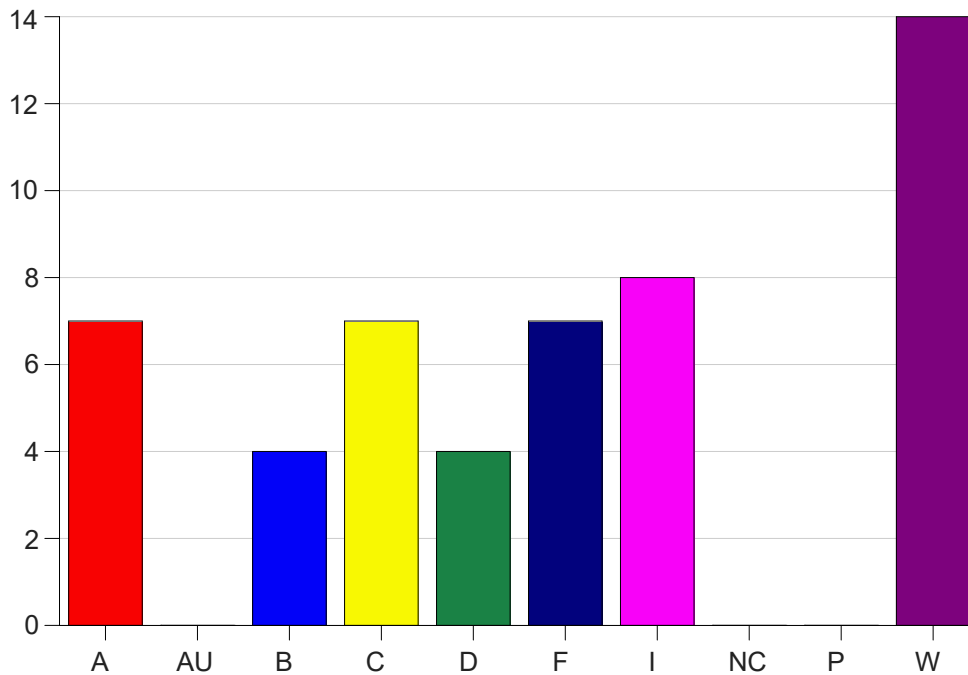

Louisiana State University Eunice

Grade Distribution by Course

2020 Fall Semester

Dec 16, 2020
4:34:17 PM

Course Work Course Number: MATH0021

Course Work Count - All		A	AU	B	C	D	F	I	NC	P	W	Total
25	Jean, J	5	0	4	4	3	3	0	0	0	6	25
81	Henry, H	2	0	0	3	1	4	0	0	0	8	18
D5	Segrera, C	0	0	0	0	0	0	8	0	0	0	8
Total		7	0	4	7	4	7	8	0	0	14	51