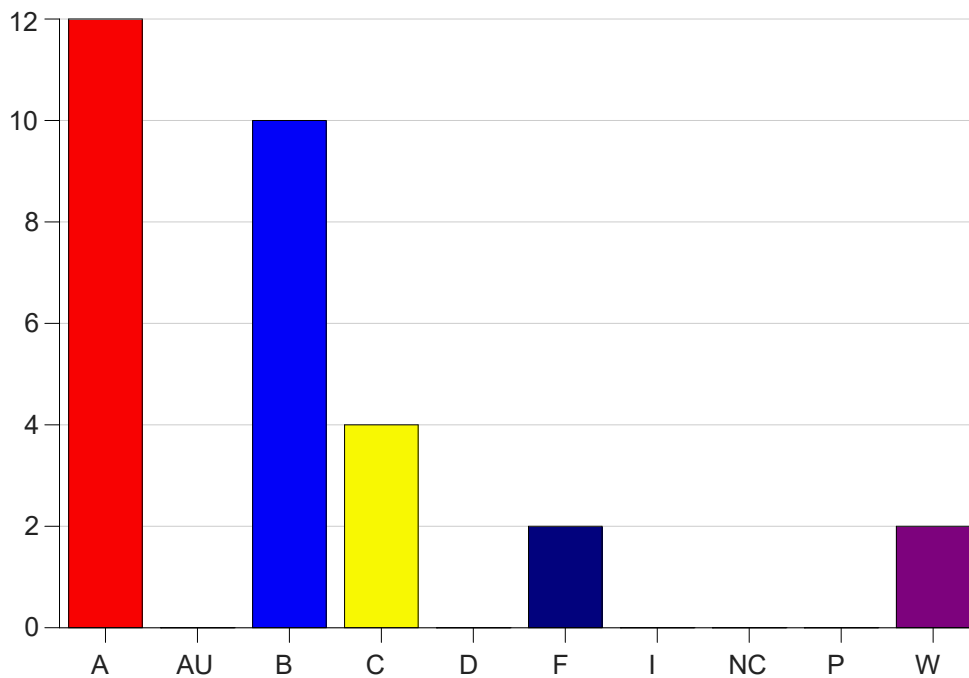

Louisiana State University Eunice

Grade Distribution by Course

2020 Fall Semester

Dec 16, 2020
4:34:17 PM

Course Work Course Number: ENGL2072

Course Work Count - All		A	AU	B	C	D	F	I	NC	P	W	Total
C6	Fontenot,B	12	0	10	4	0	2	0	0	0	2	30
Total		12	0	10	4	0	2	0	0	0	2	30