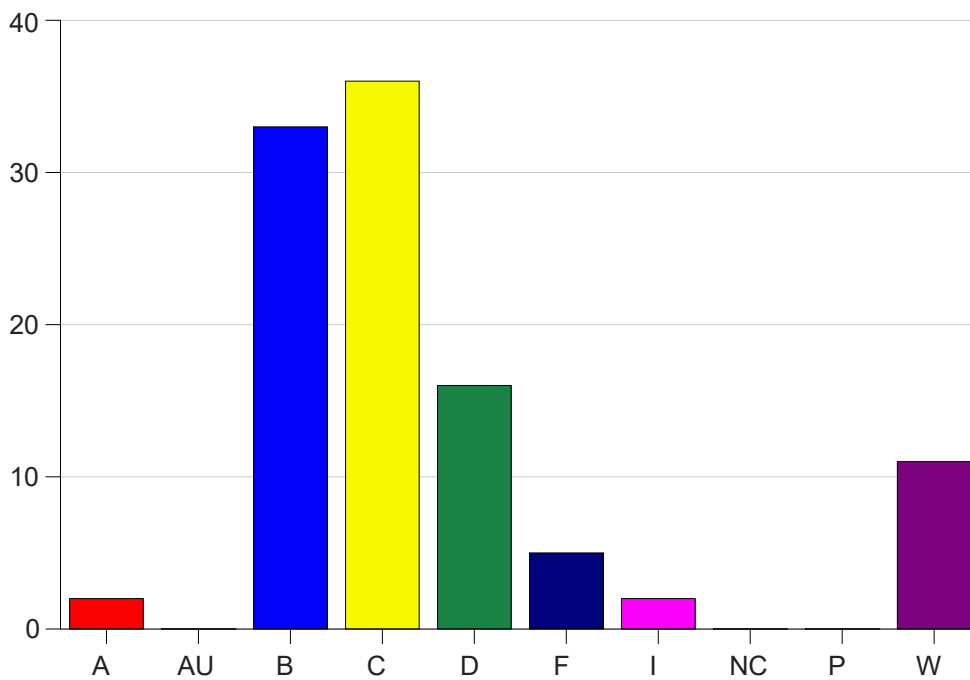

Louisiana State University Eunice

Grade Distribution by Course

2020 Fall Semester

Dec 16, 2020
4:34:17 PM

Course Work Course Number: BIOL1011

Course Work Count - All		A	AU	B	C	D	F	I	NC	P	W	Total
01	Al-Dujaili	2	0	16	16	7	3	1	0	0	8	53
02	Al-Dujaili	0	0	17	20	9	2	1	0	0	3	52
Total		2	0	33	36	16	5	2	0	0	11	105