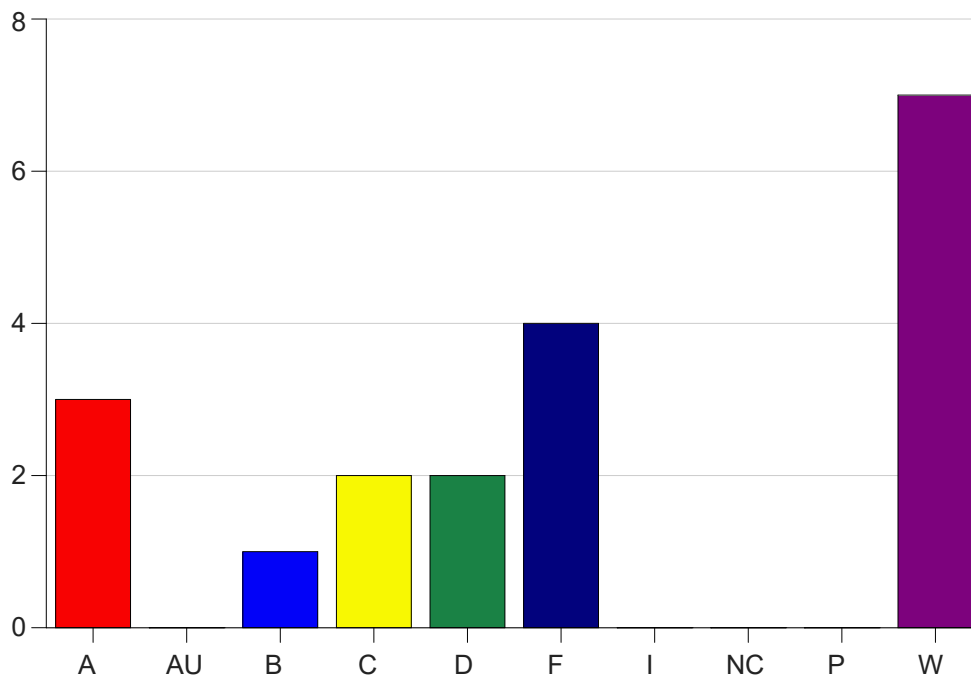

Louisiana State University Eunice

Grade Distribution by Course

2020 Fall Semester

Dec 16, 2020
4:34:17 PM

Course Work Course Number: ASTR1101

Course Work Count - All		A	AU	B	C	D	F	I	NC	P	W	Total
25	Scanlan,M	3	0	1	2	2	4	0	0	0	7	19
Total		3	0	1	2	2	4	0	0	0	7	19