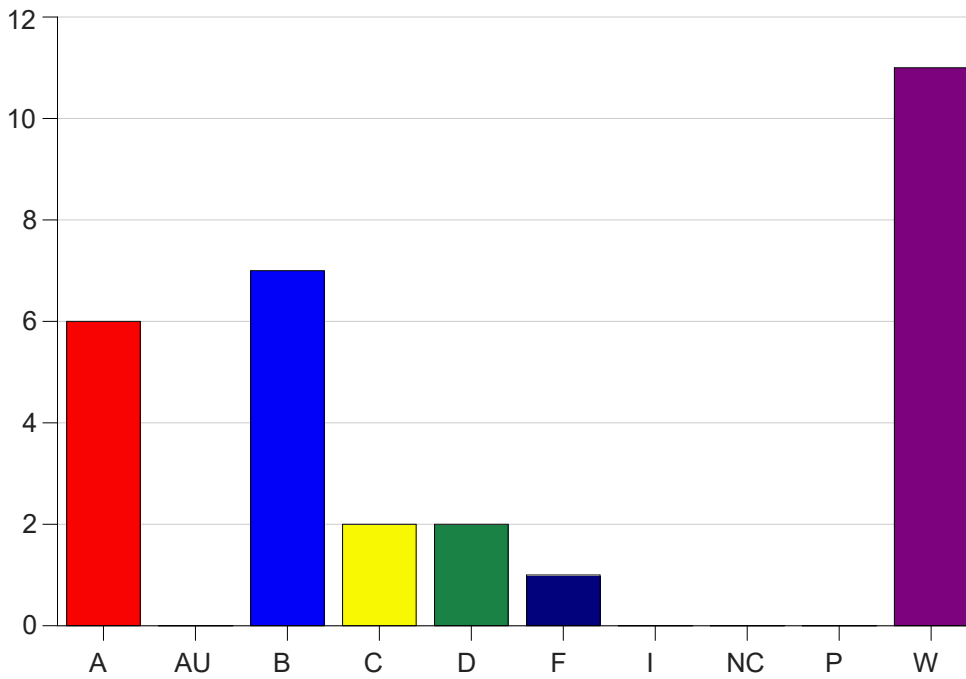

Louisiana State University Eunice

Grade Distribution by Course

2020 Fall Semester

Dec 16, 2020
4:34:17 PM

Course Work Course Number: MATH1022

Course Work Count - All		A	AU	B	C	D	F	I	NC	P	W	Total
01	Escude',W	6	0	7	2	2	1	0	0	0	11	29
Total		6	0	7	2	2	1	0	0	0	11	29