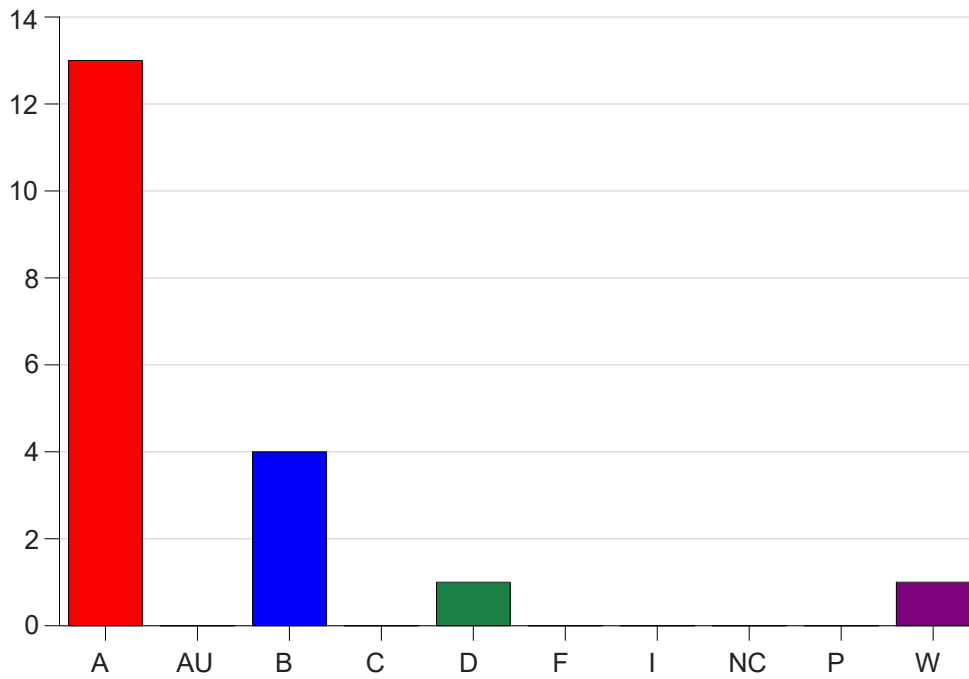

Louisiana State University Eunice

Grade Distribution by Course

2020 Fall Semester

Dec 16, 2020
4:34:17 PM

Course Work Course Number: FREN1001

Course Work Count - All		A	AU	B	C	D	F	I	NC	P	W	Total
01	Miller, M.	13	0	4	0	1	0	0	0	0	1	19
Total		13	0	4	0	1	0	0	0	0	1	19