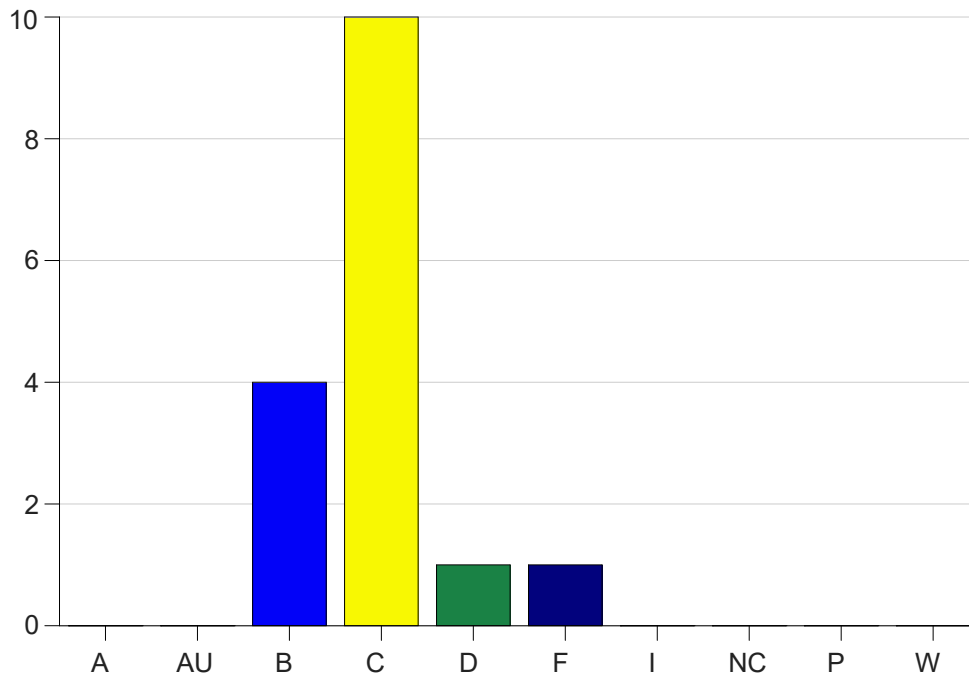

Louisiana State University Eunice

Grade Distribution by Course

2020 Fall Semester

Dec 16, 2020
4:34:17 PM

Course Work Course Number: SURT1100

Course Work Count - All		A	AU	B	C	D	F	I	NC	P	W	Total
C6	Guillory,K	0	0	4	10	1	1	0	0	0	0	16
Total		0	0	4	10	1	1	0	0	0	0	16