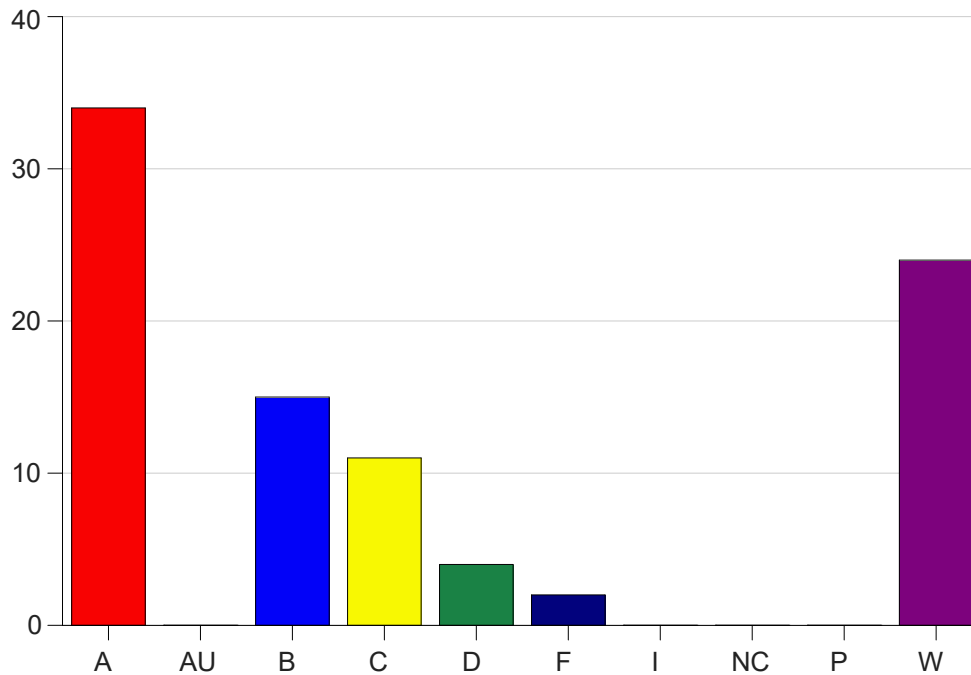

Louisiana State University Eunice

Grade Distribution by Course

2020 Fall Semester

Dec 16, 2020
4:34:17 PM

Course Work Course Number: BIOL1208

Course Work Count - All		A	AU	B	C	D	F	I	NC	P	W	Total
92	Williams,A	10	0	3	2	1	1	0	0	0	4	21
93	Williams,A	5	0	1	0	0	0	0	0	0	0	6
94	Williams,A	4	0	4	1	0	1	0	0	0	14	24
95	Williams,A	9	0	5	2	2	0	0	0	0	5	23
D2	Bergeron,P	2	0	2	6	1	0	0	0	0	1	12
D3	Readore, G	4	0	0	0	0	0	0	0	0	0	4
Total		34	0	15	11	4	2	0	0	0	24	90