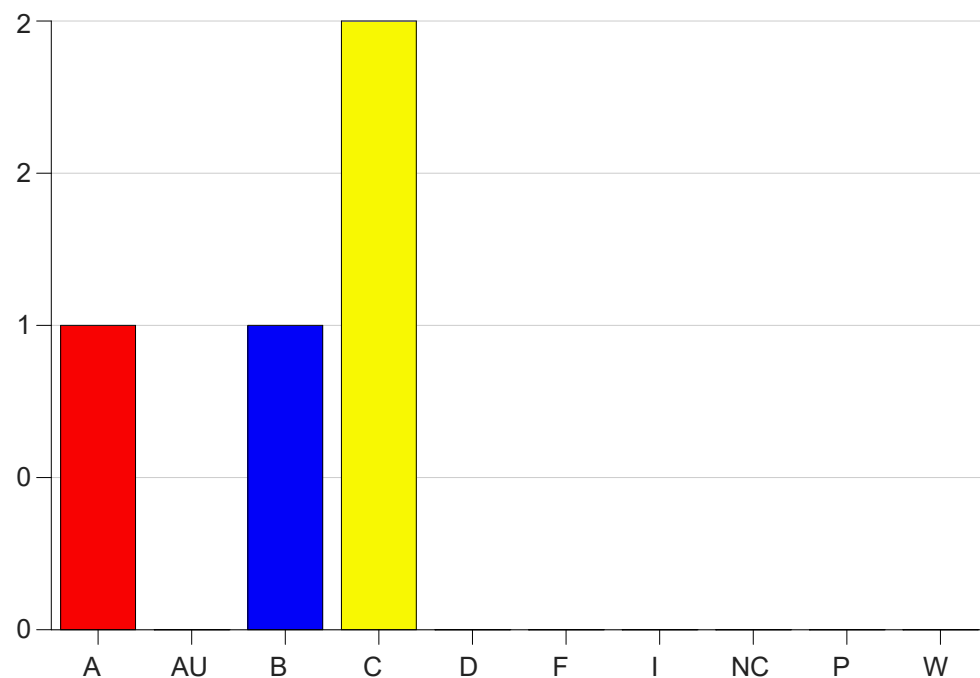

Louisiana State University Eunice

Grade Distribution by Course

2020 Fall Semester

Dec 16, 2020
4:34:17 PM

Course Work Course Number: CHEM1212

Course Work Count - All		A	AU	B	C	D	F	I	NC	P	W	Total
91	Borill, B	1	0	1	2	0	0	0	0	0	0	4
Total		1	0	1	2	0	0	0	0	0	0	4