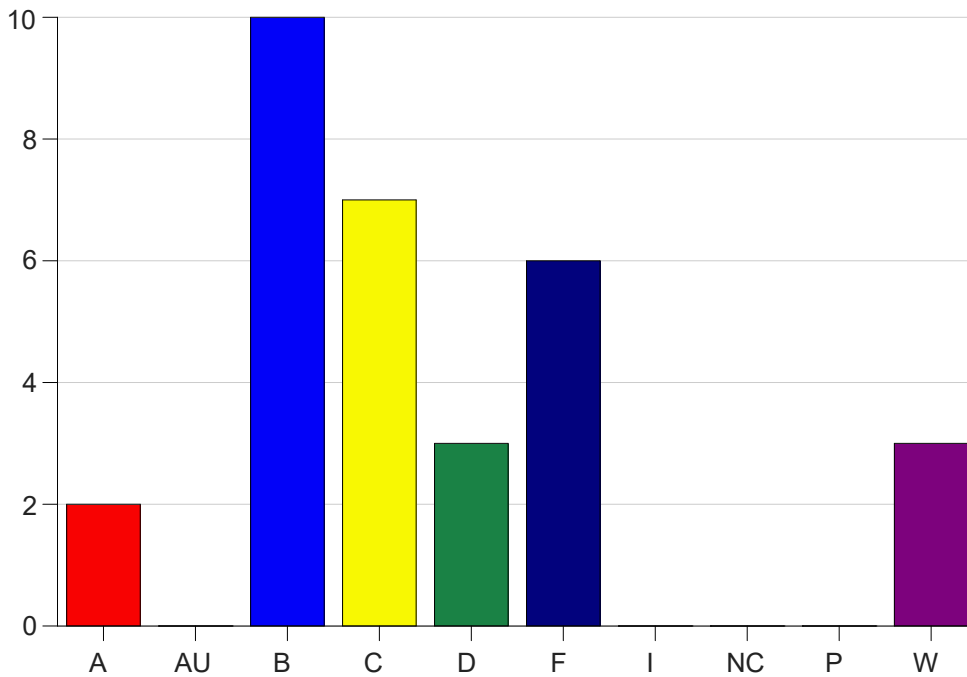

Louisiana State University Eunice

Grade Distribution by Course

2020 Fall Semester

Dec 16, 2020
4:34:17 PM

Course Work Course Number: ALLH1605

Course Work Count - All		A	AU	B	C	D	F	I	NC	P	W	Total
25	Riley, C	1	0	3	5	2	5	0	0	0	2	18
26	Riley, C	1	0	7	2	1	1	0	0	0	1	13
Total		2	0	10	7	3	6	0	0	0	3	31