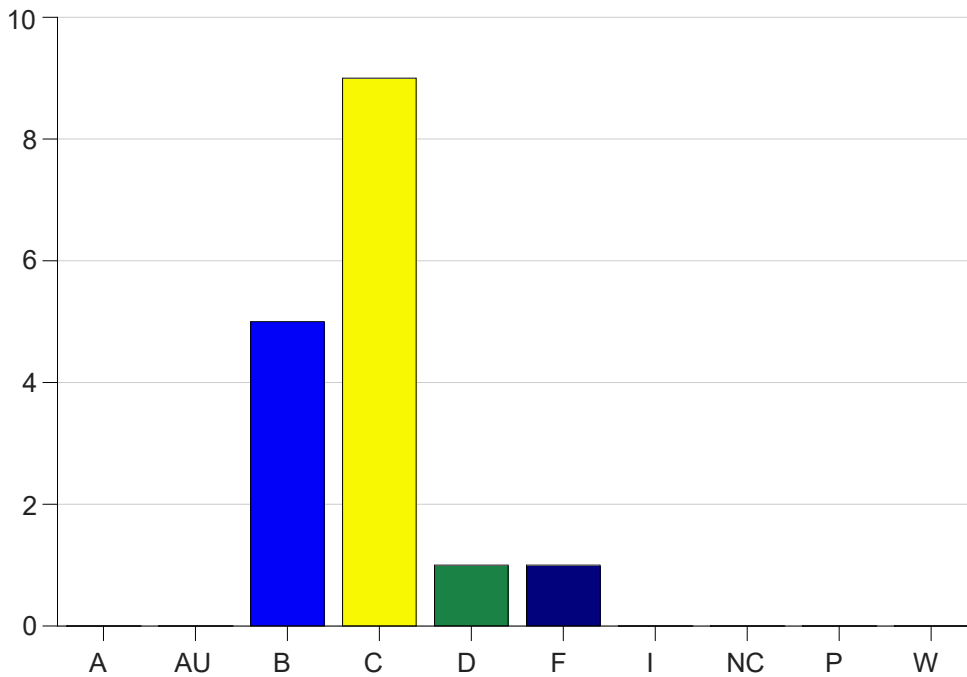

Louisiana State University Eunice

Grade Distribution by Course

2020 Fall Semester

Dec 16, 2020
4:34:17 PM

Course Work Course Number: SURT1102

Course Work Count - All		A	AU	B	C	D	F	I	NC	P	W	Total
C6	Guillory, K	0	0	2	5	0	1	0	0	0	0	8
C7	Kopp, R	0	0	3	4	1	0	0	0	0	0	8
Total		0	0	5	9	1	1	0	0	0	0	16