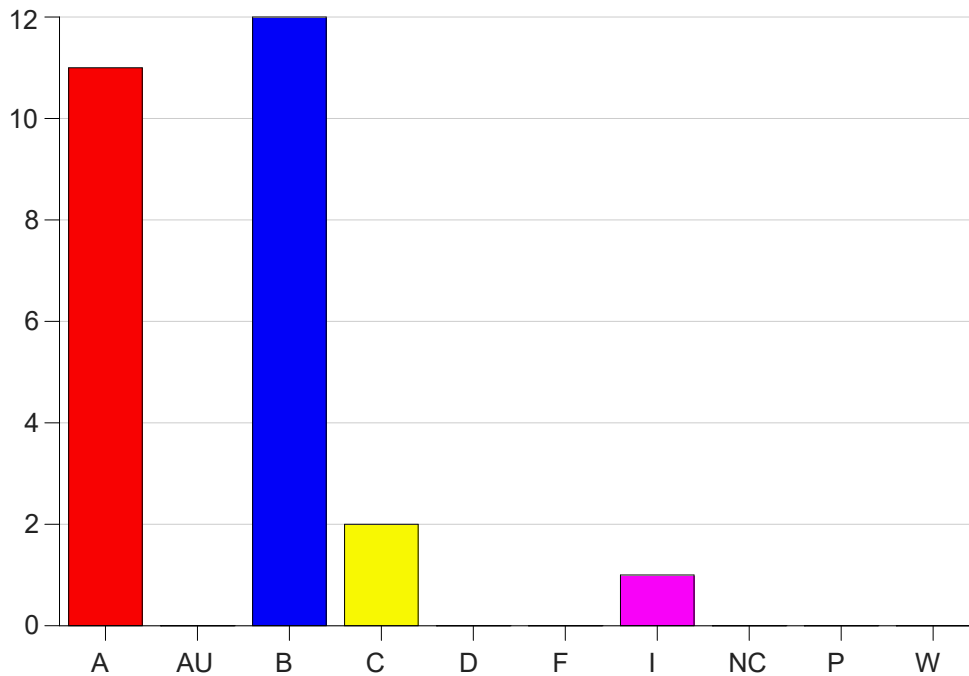

Louisiana State University Eunice

Grade Distribution by Course

2020 Fall Semester

Dec 16, 2020
4:34:17 PM

Course Work Course Number: RADT1021

Course Work Count - All		A	AU	B	C	D	F	I	NC	P	W	Total
01	McLaughlin	11	0	12	2	0	0	1	0	0	0	26
Total		11	0	12	2	0	0	1	0	0	0	26