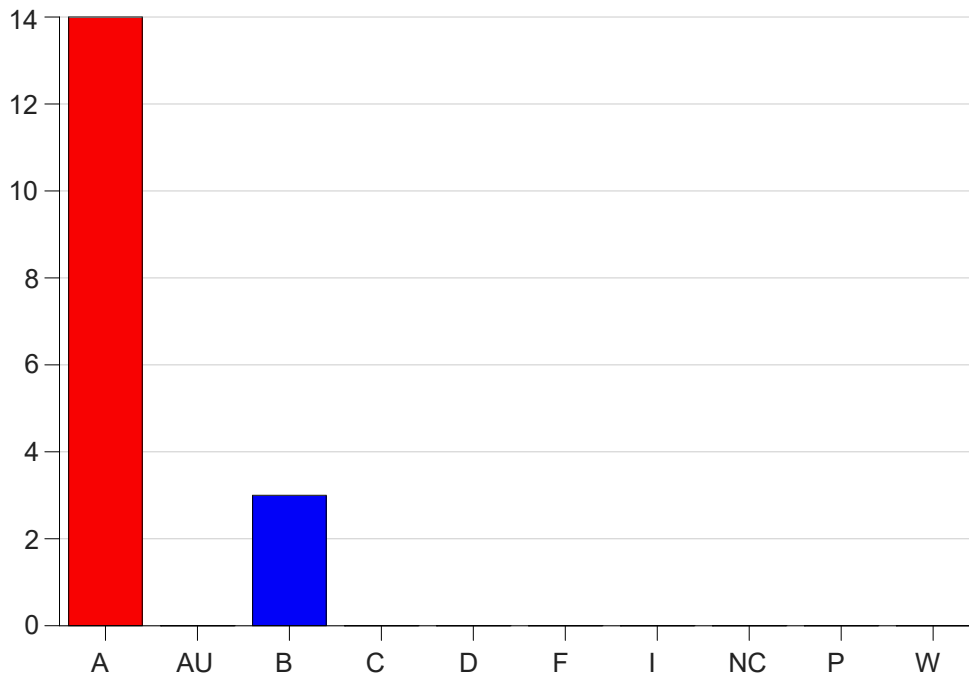

Louisiana State University Eunice

Grade Distribution by Course

2020 Fall Semester

Dec 16, 2020
4:34:17 PM

Course Work Course Number: CJ 2132

Course Work Count - All		A	AU	B	C	D	F	I	NC	P	W	Total
C1	McCollough	14	0	3	0	0	0	0	0	0	0	17
Total		14	0	3	0	0	0	0	0	0	0	17