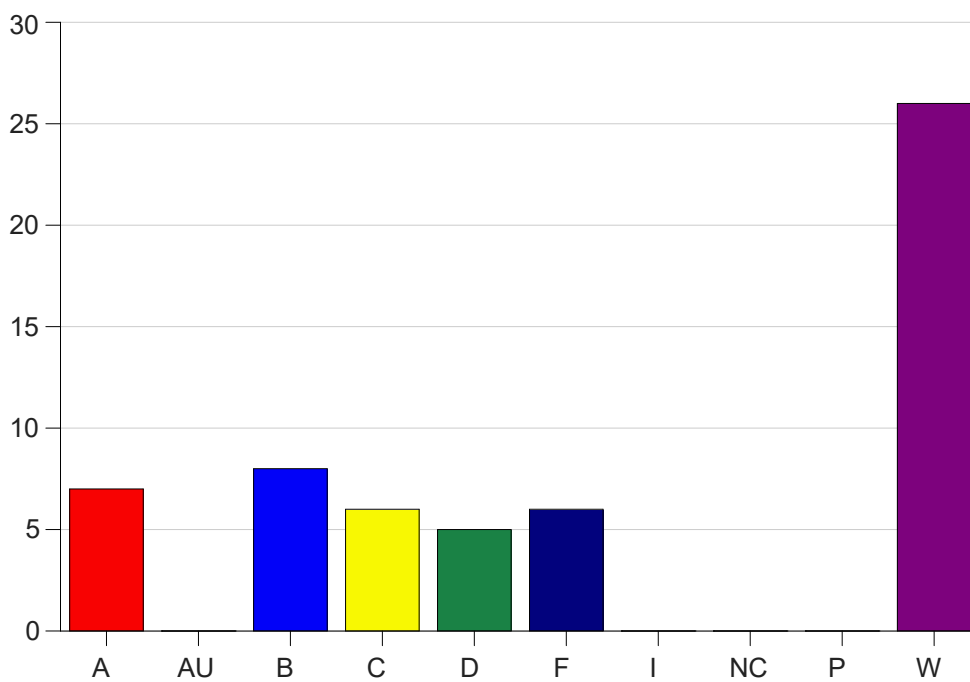

Louisiana State University Eunice

Grade Distribution by Course

2020 Fall Semester

Dec 16, 2020
4:34:17 PM

Course Work Course Number: PHYS1001

Course Work Count - All		A	AU	B	C	D	F	I	NC	P	W	Total
01	Zandipou,H	4	0	4	2	4	3	0	0	0	13	30
25	Zandipou,H	3	0	4	4	1	3	0	0	0	13	28
Total		7	0	8	6	5	6	0	0	0	26	58