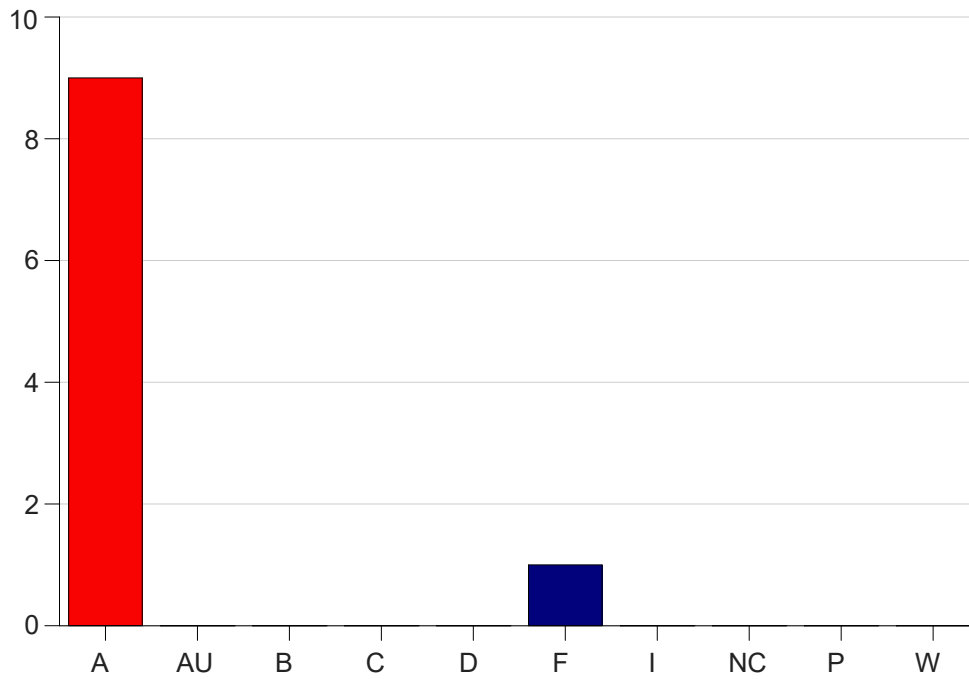

Louisiana State University Eunice

Grade Distribution by Course

2020 Fall Semester

Dec 16, 2020
4:34:17 PM

Course Work Course Number: INDS2720

Course Work Count - All		A	AU	B	C	D	F	I	NC	P	W	Total
C1	Kapp, K	9	0	0	0	0	1	0	0	0	0	10
Total		9	0	0	0	0	1	0	0	0	0	10