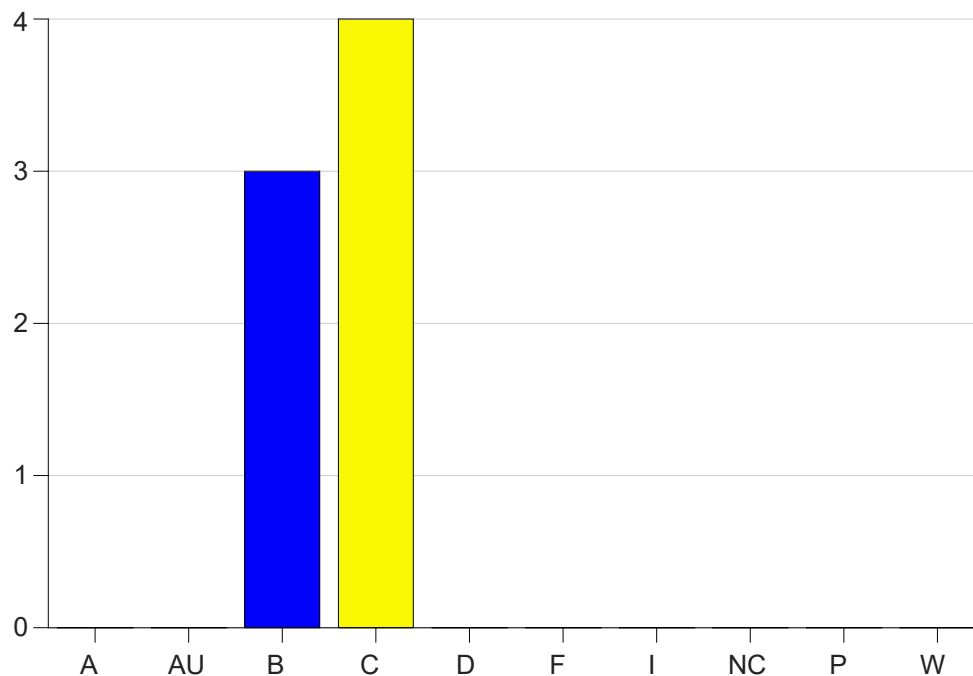

Louisiana State University Eunice

Grade Distribution by Course

2020 Fall Semester

Dec 16, 2020
4:34:17 PM

Course Work Course Number: NURS2452

Course Work Count - All		A	AU	B	C	D	F	I	NC	P	W	Total
25	Wolf, A	0	0	3	4	0	0	0	0	0	0	7
Total		0	0	3	4	0	0	0	0	0	0	7