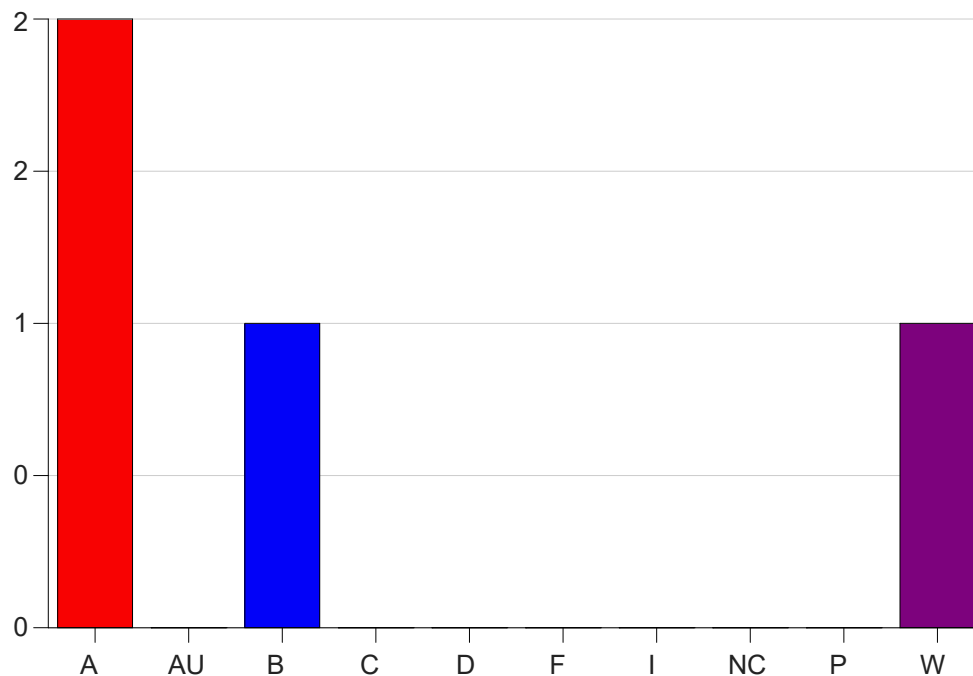

Louisiana State University Eunice

Grade Distribution by Course

2020 Fall Semester

Dec 16, 2020
4:34:17 PM

Course Work Course Number: BAS 1100

Course Work Count - All		A	AU	B	C	D	F	I	NC	P	W	Total
25	May,N	2	0	1	0	0	0	0	0	0	1	4
Total		2	0	1	0	0	0	0	0	0	1	4