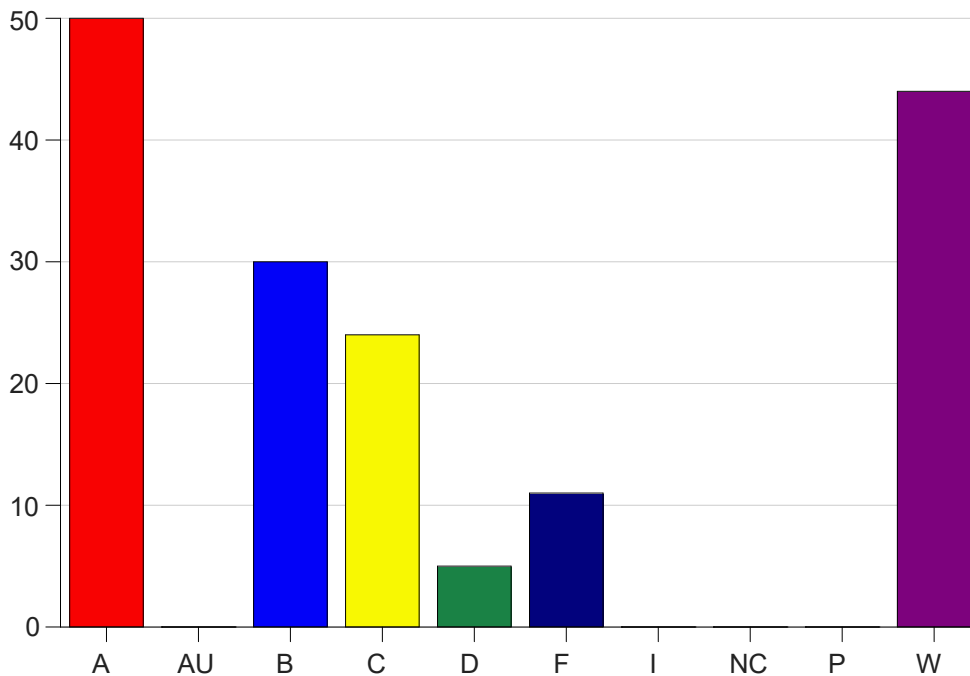

Louisiana State University Eunice

Grade Distribution by Course

2020 Fall Semester

Dec 16, 2020
4:34:17 PM

Course Work Course Number: MATH1020

Course Work Count - All		A	AU	B	C	D	F	I	NC	P	W	Total
01	Escude',W	2	0	5	6	0	2	0	0	0	15	30
02	Dunlap,A	1	0	2	3	2	4	0	0	0	2	14
03	Christia,R	1	0	3	5	1	4	0	0	0	14	28
25	Semones, G	0	0	3	2	1	1	0	0	0	4	11
D1	Boffenmyer	16	0	7	3	0	0	0	0	0	3	29
D3	McCoy,S	17	0	3	2	0	0	0	0	0	1	23
D4	Sonnier,R	11	0	7	3	1	0	0	0	0	4	26
D5	Boffenmyer	2	0	0	0	0	0	0	0	0	1	3
Total		50	0	30	24	5	11	0	0	0	44	164