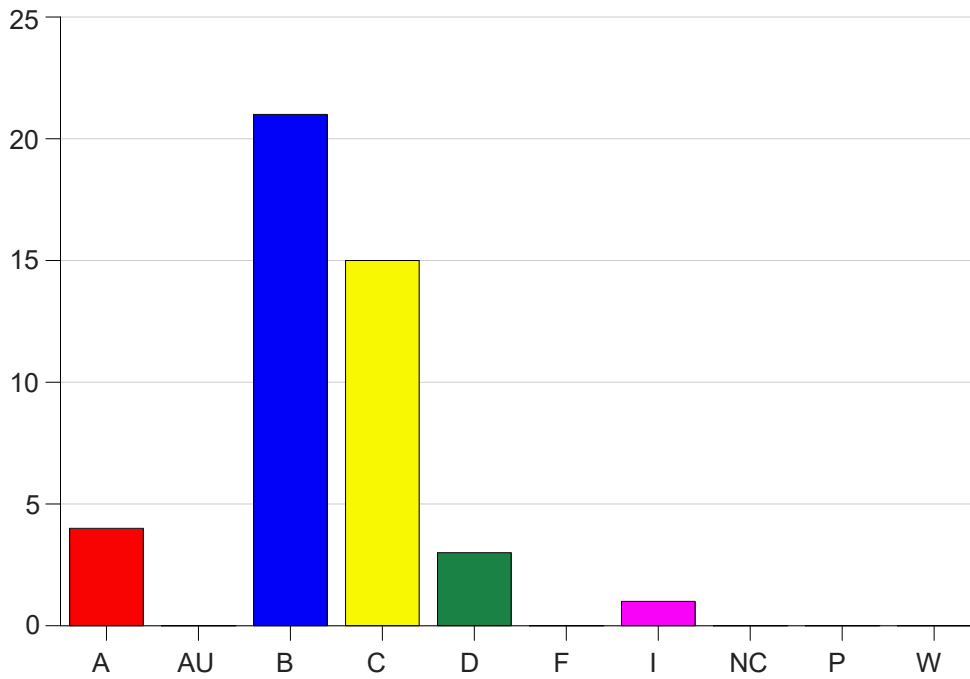

Louisiana State University Eunice

Grade Distribution by Course

2020 Fall Semester

Dec 16, 2020
4:34:17 PM

Course Work Course Number: NURS2432

Course Work Count - All		A	AU	B	C	D	F	I	NC	P	W	Total
25	Wolf, A	4	0	21	15	3	0	1	0	0	0	44
Total		4	0	21	15	3	0	1	0	0	0	44