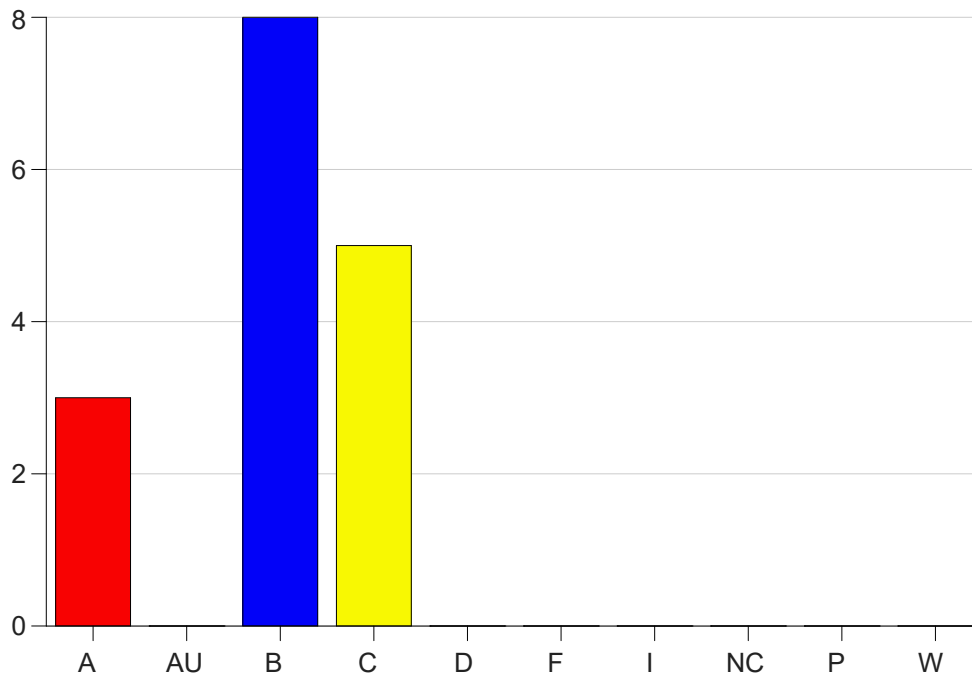

Louisiana State University Eunice

Grade Distribution by Course

2020 Fall Semester

Dec 16, 2020
4:34:17 PM

Course Work Course Number: **SURT1003**

Course Work Count - All		A	AU	B	C	D	F	I	NC	P	W	Total
C1	Kopp, R	2	0	4	2	0	0	0	0	0	0	8
C2	Guillory, K	1	0	4	3	0	0	0	0	0	0	8
Total		3	0	8	5	0	0	0	0	0	0	16