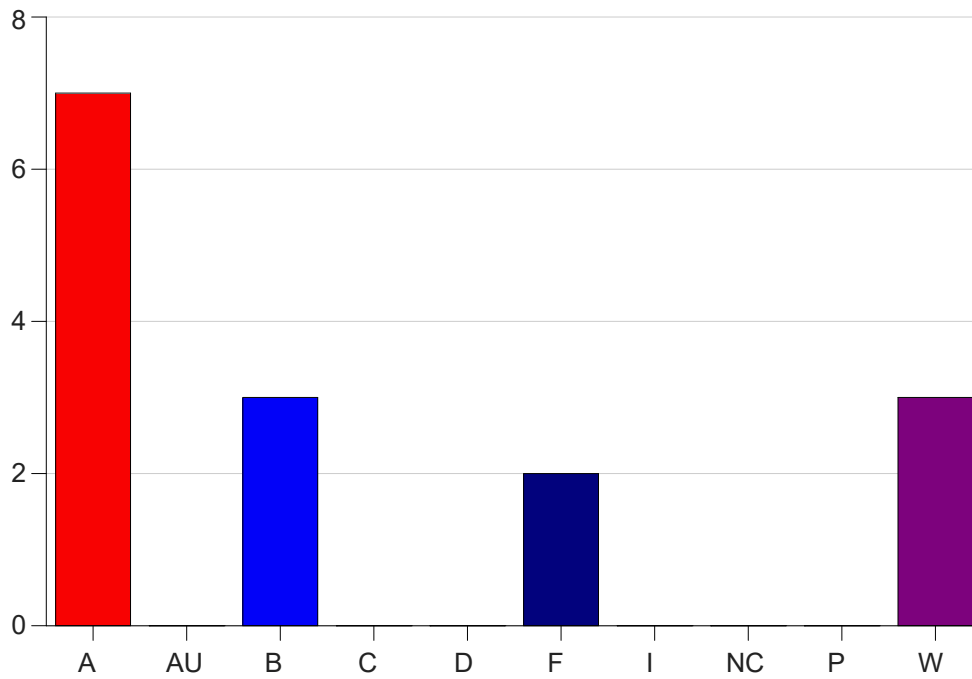

Louisiana State University Eunice

Grade Distribution by Course

2020 Fall Semester

Dec 16, 2020
4:34:17 PM

Course Work Course Number: MGMT2999

Course Work Count - All		A	AU	B	C	D	F	I	NC	P	W	Total
25	Hedge, R.	7	0	3	0	0	2	0	0	0	3	15
Total		7	0	3	0	0	2	0	0	0	3	15