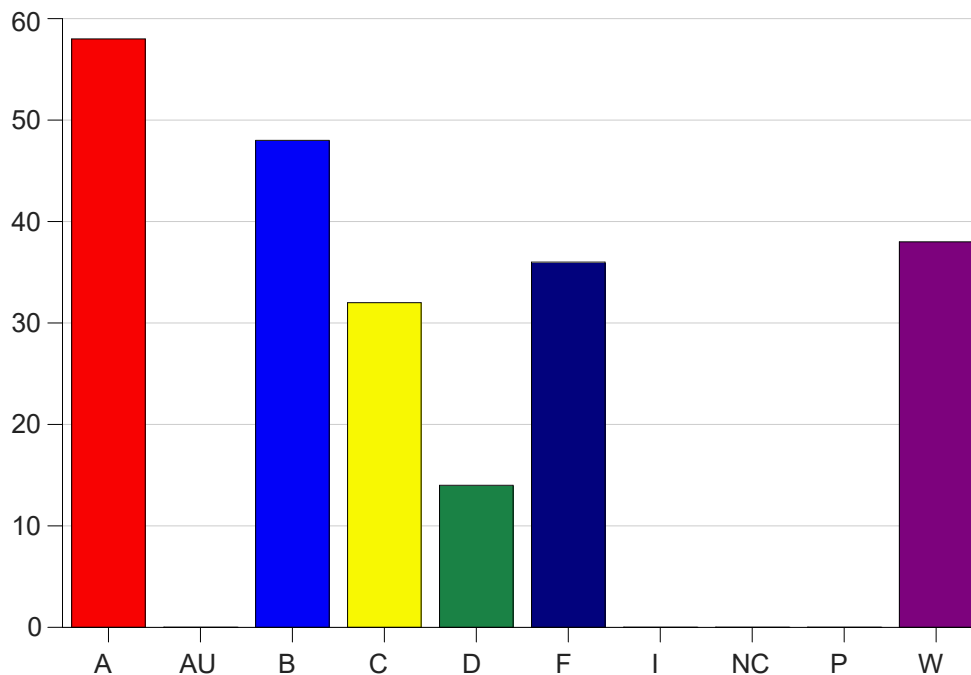

Louisiana State University Eunice

Grade Distribution by Course

2020 Fall Semester

Dec 16, 2020
4:34:17 PM

Course Work Course Number: PSYC2000

Course Work Count - All		A	AU	B	C	D	F	I	NC	P	W	Total
01	Trant,T	3	0	9	2	4	4	0	0	0	9	31
02	Trant,T	4	0	3	6	3	10	0	0	0	9	35
25	Myers, B	1	0	10	14	4	8	0	0	0	11	48
26	Mahoney,S	14	0	9	6	2	8	0	0	0	8	47
A1	Whatley, G	4	0	5	3	1	2	0	0	0	0	15
C6	Narby,D	32	0	12	1	0	4	0	0	0	1	50
Total		58	0	48	32	14	36	0	0	0	38	226