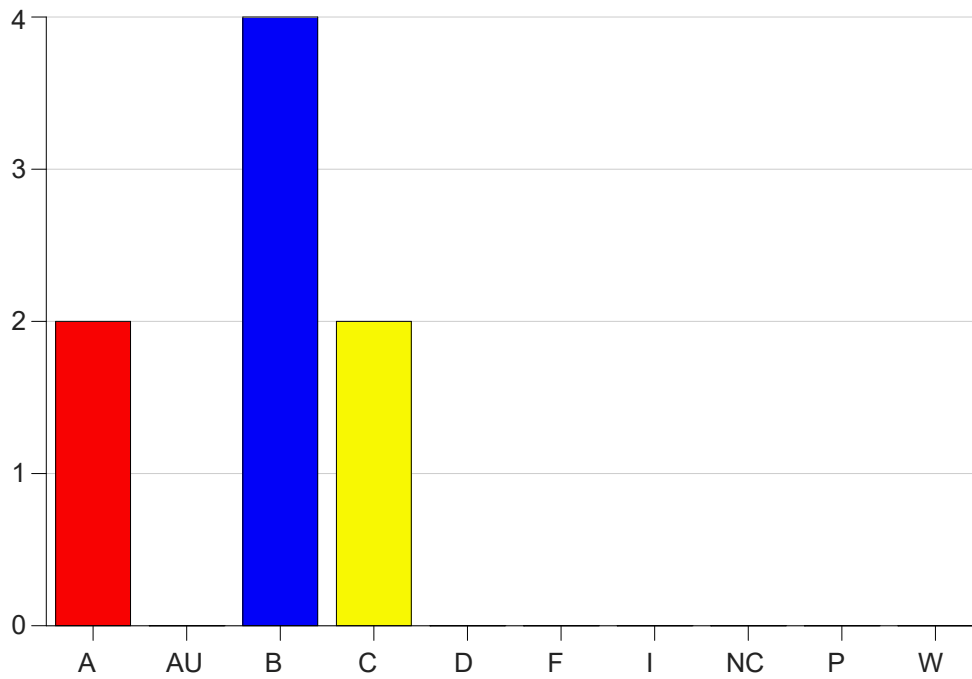

Louisiana State University Eunice

Grade Distribution by Course

2020 Fall Semester

Dec 16, 2020
4:34:17 PM

Course Work Course Number: DMS 1003

Course Work Count - All		A	AU	B	C	D	F	I	NC	P	W	Total
01	Leger,K	2	0	4	2	0	0	0	0	0	0	8
Total		2	0	4	2	0	0	0	0	0	0	8