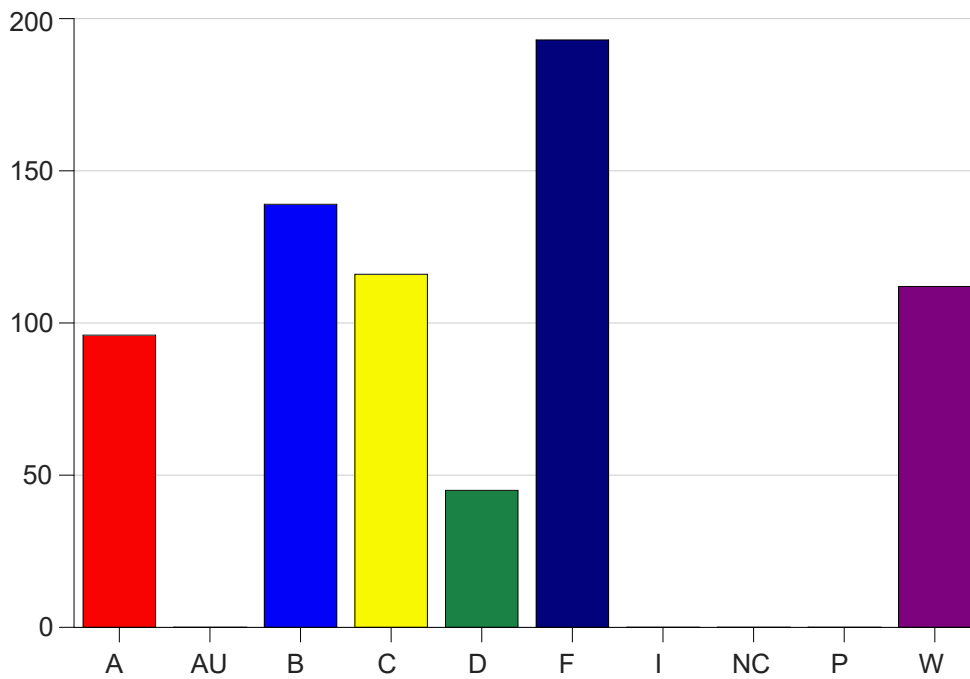

Louisiana State University Eunice

Grade Distribution by Course

2020 Fall Semester

Dec 16, 2020
4:34:17 PM

Louisiana State University Eunice

Grade Distribution by Course

2020 Fall Semester

Dec 16, 2020
4:34:17 PM

Course Work Course Number: MATH0015

Course Work Count - All		A	AU	B	C	D	F	I	NC	P	W	Total
01	Christia,R	2	0	3	4	2	3	0	0	0	3	17
25	AndrepontT	1	0	2	5	2	5	0	0	0	12	27
80	ThibodeauJ	2	0	9	6	0	5	0	0	0	6	28
81	Henry, H	0	0	5	0	0	3	0	0	0	2	10
82	ThibodeauJ	1	0	4	4	1	5	0	0	0	5	20
86	Fowler,P	0	0	1	0	0	0	0	0	0	0	1
C6	Jean, J	6	0	7	1	1	0	0	0	0	3	18
C7	AndrepontT	1	0	5	0	0	3	0	0	0	2	11
Total		13	0	36	20	6	24	0	0	0	33	132