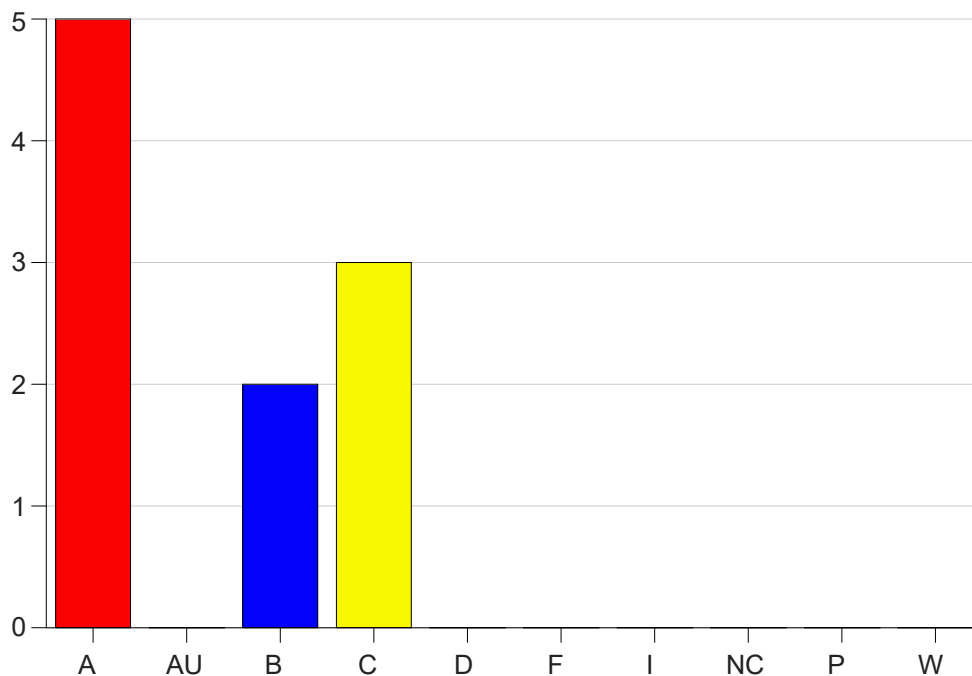

Louisiana State University Eunice

Grade Distribution by Course

2020 Fall Semester

Dec 16, 2020
4:34:17 PM

Course Work Course Number: ART 1847

Course Work Count - All		A	AU	B	C	D	F	I	NC	P	W	Total
01	Guilbeau,M	5	0	2	3	0	0	0	0	0	0	10
Total		5	0	2	3	0	0	0	0	0	0	10