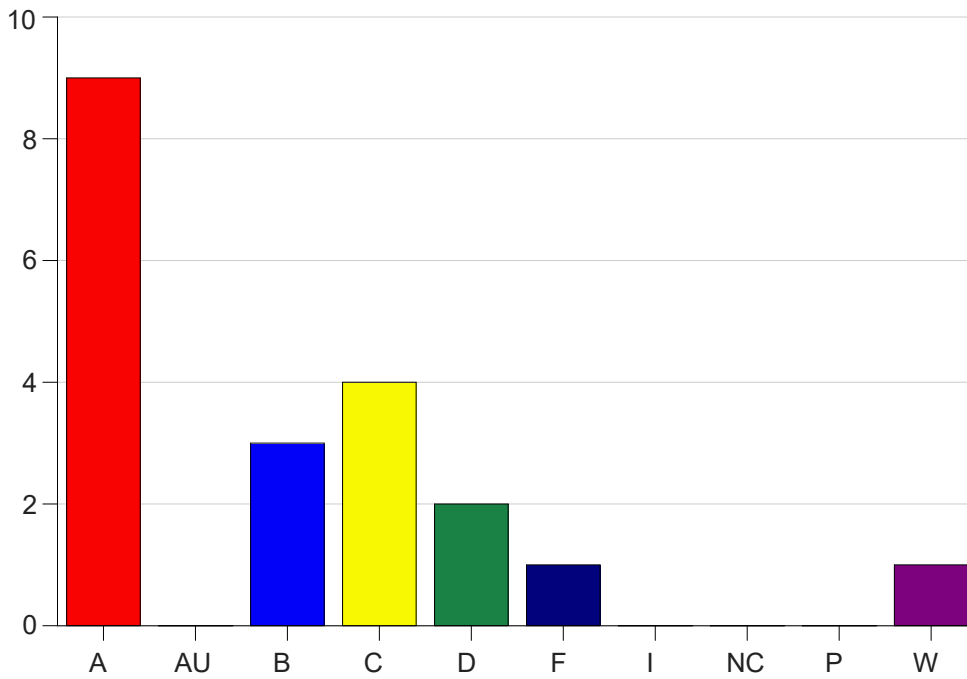

Louisiana State University Eunice

Grade Distribution by Course

2020 Fall Semester

Dec 16, 2020
4:34:17 PM

Course Work Course Number: CJ 2131

Course Work Count - All		A	AU	B	C	D	F	I	NC	P	W	Total
C1	DeCecca,J	9	0	3	4	2	1	0	0	0	1	20
Total		9	0	3	4	2	1	0	0	0	1	20