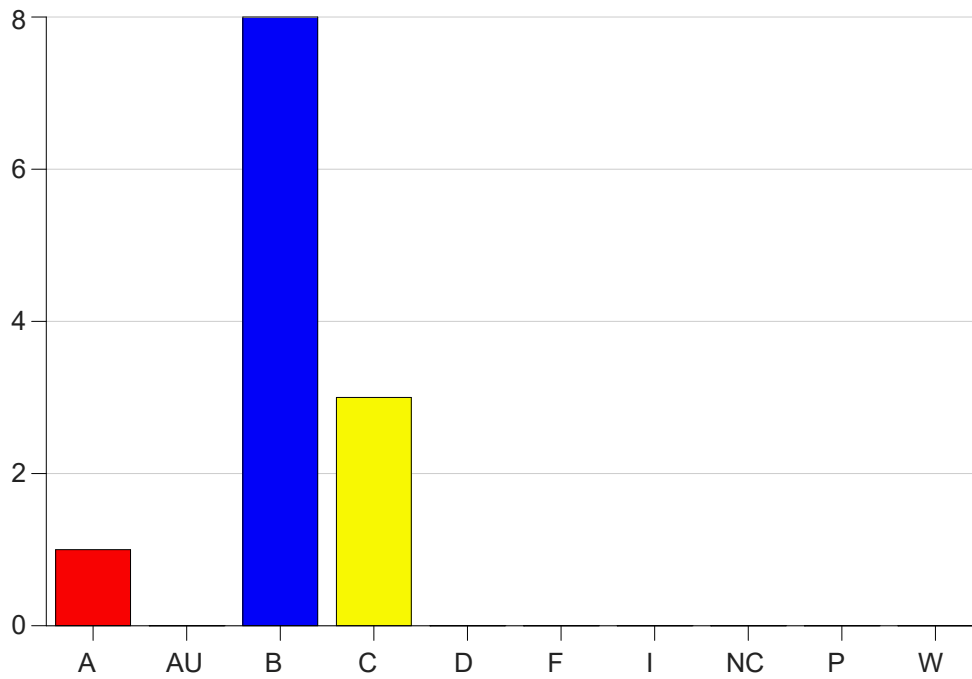

Louisiana State University Eunice

Grade Distribution by Course

2020 Fall Semester

Dec 16, 2020
4:34:17 PM

Course Work Course Number: RC 2026

Course Work Count - All		A	AU	B	C	D	F	I	NC	P	W	Total
01	Asbury,D	1	0	8	3	0	0	0	0	0	0	12
Total		1	0	8	3	0	0	0	0	0	0	12