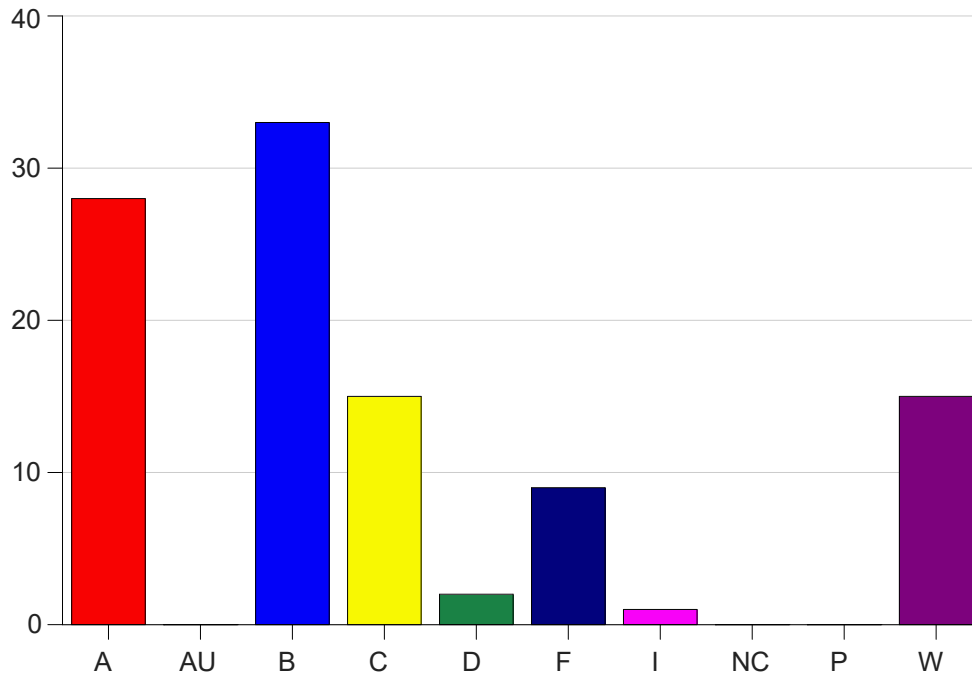

Louisiana State University Eunice

Grade Distribution by Course

2020 Fall Semester

Dec 16, 2020
4:34:17 PM

Course Work Course Number: CMST2060

Course Work Count - All		A	AU	B	C	D	F	I	NC	P	W	Total
01	Rockenschu	8	0	9	4	0	1	0	0	0	7	29
02	Rockenschu	4	0	12	7	0	2	0	0	0	4	29
03	Rockenschu	14	0	6	2	1	2	0	0	0	2	27
04	Rockenschu	2	0	6	2	1	4	1	0	0	2	18
Total		28	0	33	15	2	9	1	0	0	15	103