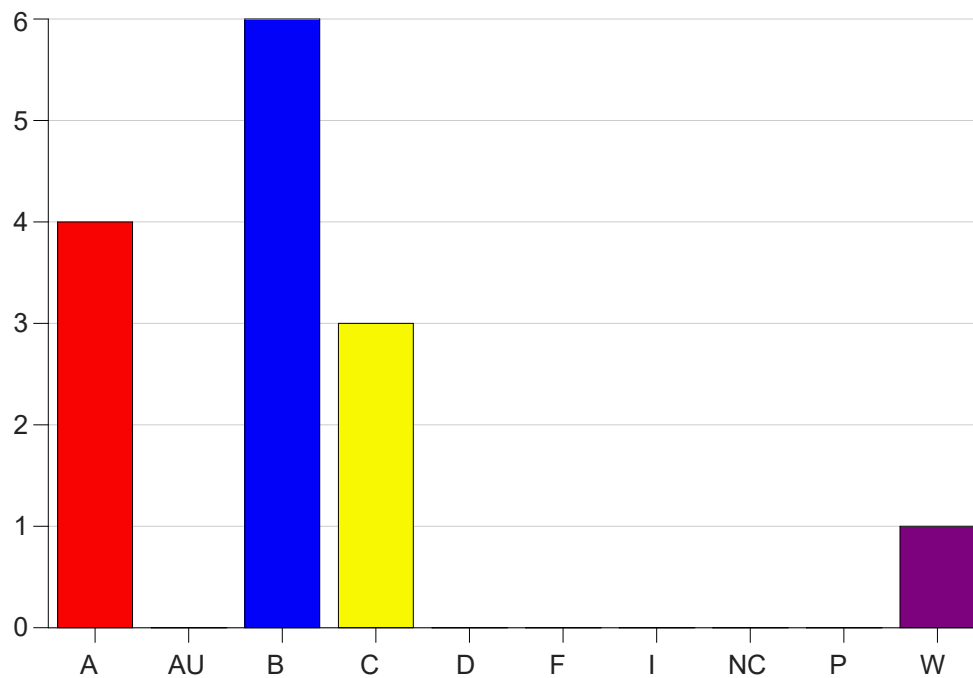

Louisiana State University Eunice

Grade Distribution by Course

2020 Fall Semester

Dec 16, 2020
4:34:17 PM

Course Work Course Number: ECON2030

Course Work Count - All		A	AU	B	C	D	F	I	NC	P	W	Total
25	Bahloul, T	4	0	6	3	0	0	0	0	0	1	14
Total		4	0	6	3	0	0	0	0	0	1	14