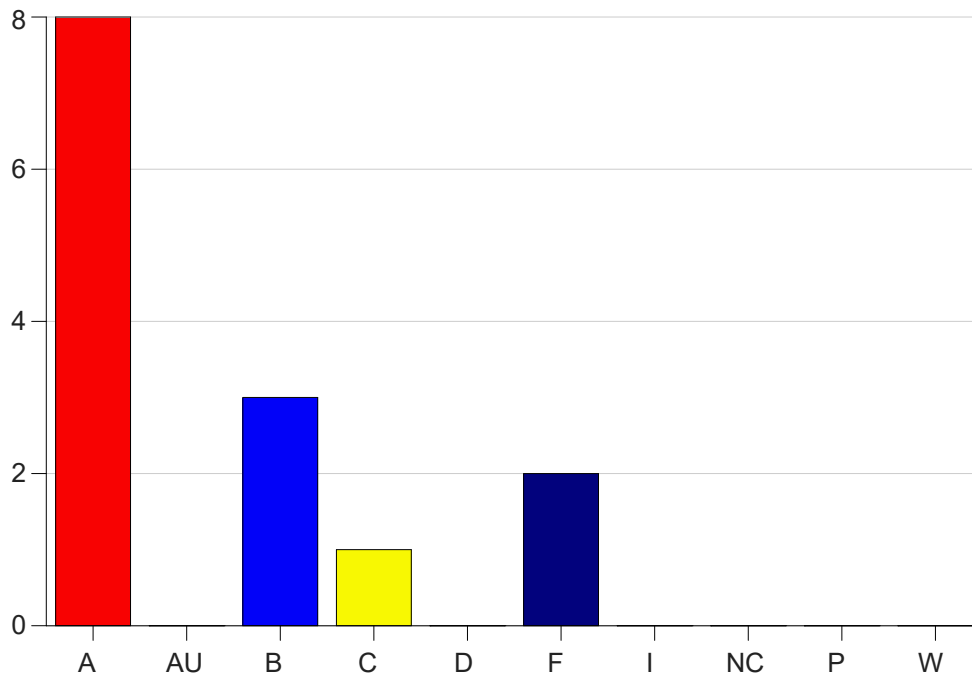

Louisiana State University Eunice

Grade Distribution by Course

2020 Fall Semester

Dec 16, 2020
4:34:17 PM

Course Work Course Number: BADM2050

Course Work Count - All		A	AU	B	C	D	F	I	NC	P	W	Total
25	Thibodeaux	8	0	3	1	0	2	0	0	0	0	14
Total		8	0	3	1	0	2	0	0	0	0	14