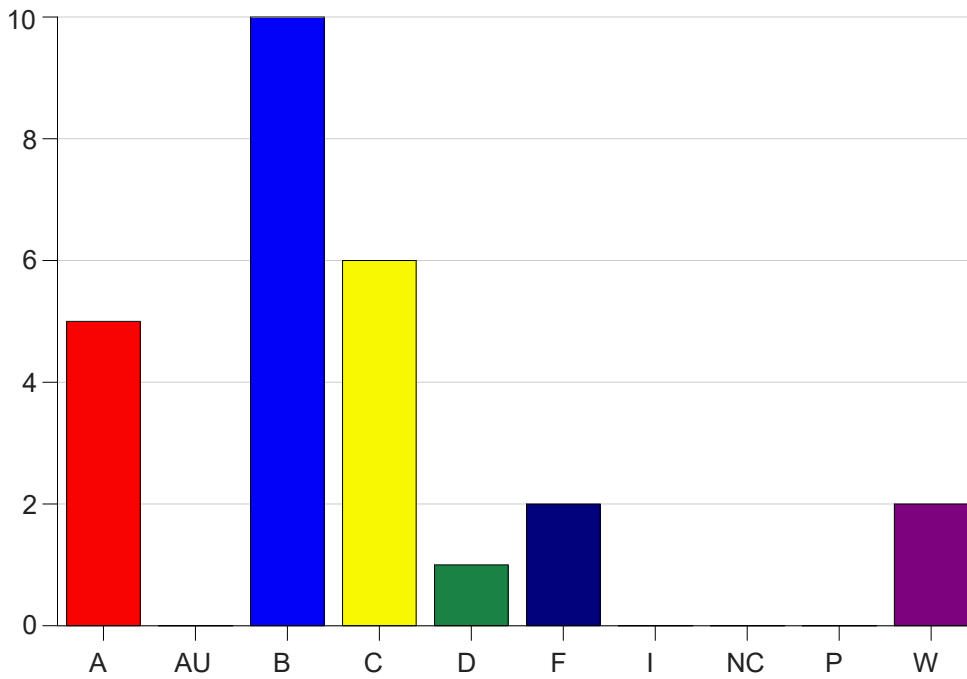

Louisiana State University Eunice

Grade Distribution by Course

2020 Fall Semester

Dec 16, 2020
4:34:17 PM

Course Work Course Number: ALLH1200

Course Work Count - All		A	AU	B	C	D	F	I	NC	P	W	Total
25	Massy,J	5	0	10	6	1	2	0	0	0	2	26
Total		5	0	10	6	1	2	0	0	0	2	26