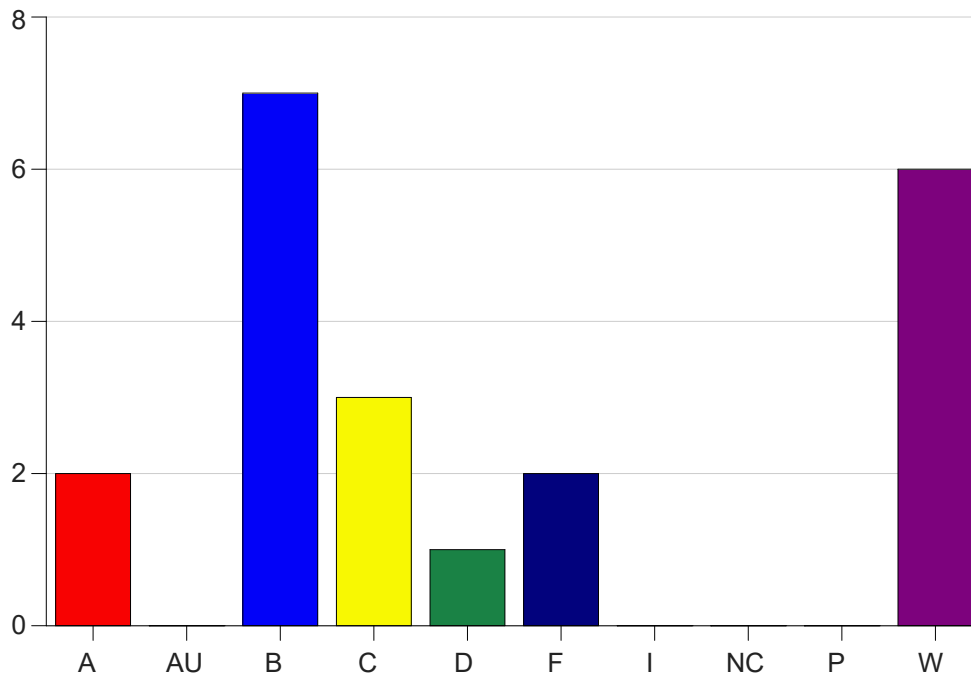

Louisiana State University Eunice

Grade Distribution by Course

2020 Fall Semester

Dec 16, 2020
4:34:17 PM

Course Work Course Number: ECON2010

Course Work Count - All		A	AU	B	C	D	F	I	NC	P	W	Total
25	Bergan, N	2	0	7	3	1	2	0	0	0	6	21
Total		2	0	7	3	1	2	0	0	0	6	21