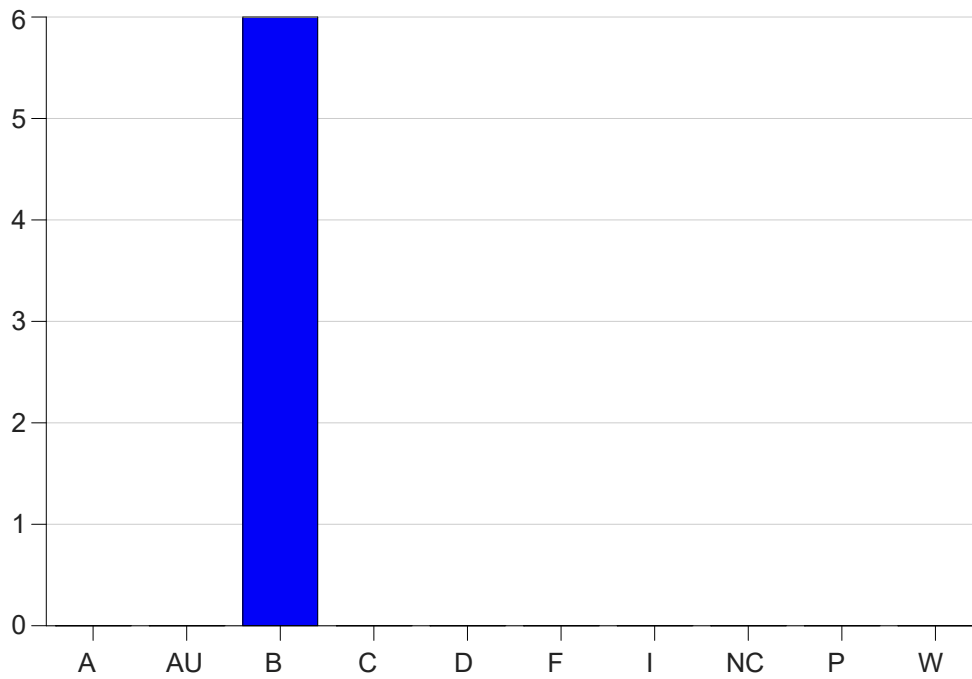

Louisiana State University Eunice

Grade Distribution by Course

2020 Fall Semester

Dec 16, 2020
4:34:17 PM

Course Work Course Number: NURS2550

Course Work Count - All		A	AU	B	C	D	F	I	NC	P	W	Total
01	LaFleur,L	0	0	6	0	0	0	0	0	0	0	6
Total		0	0	6	0	0	0	0	0	0	0	6