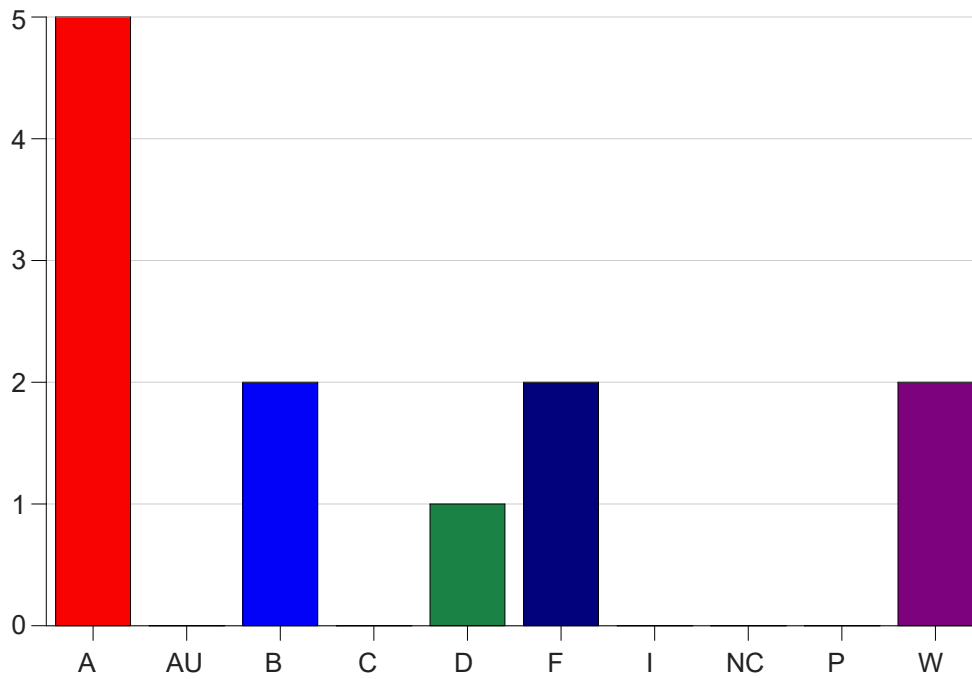

Louisiana State University Eunice

Grade Distribution by Course

2020 Fall Semester

Dec 16, 2020
4:34:17 PM

Course Work Course Number: MC 2000

Course Work Count - All		A	AU	B	C	D	F	I	NC	P	W	Total
25	Walker, B	5	0	2	0	1	2	0	0	0	2	12
Total		5	0	2	0	1	2	0	0	0	2	12