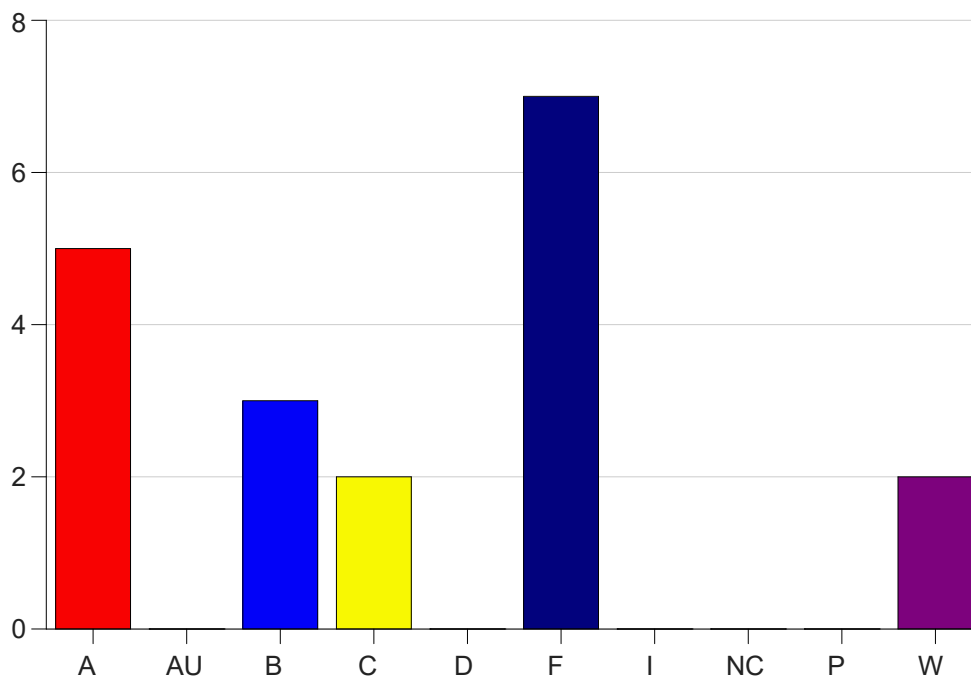

Louisiana State University Eunice

Grade Distribution by Course

2020 Fall Semester

Dec 16, 2020
4:34:17 PM

Course Work Course Number: SOCL2501

Course Work Count - All		A	AU	B	C	D	F	I	NC	P	W	Total
C1	Mahoney,S	5	0	1	2	0	4	0	0	0	0	12
C6	Mahoney,S	0	0	2	0	0	3	0	0	0	2	7
Total		5	0	3	2	0	7	0	0	0	2	19