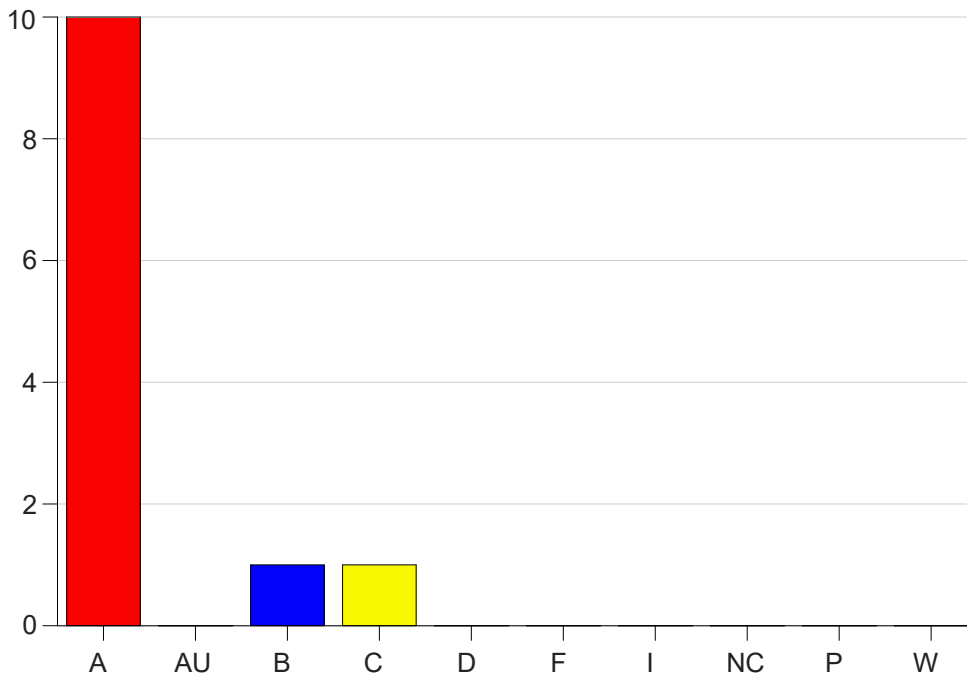

Louisiana State University Eunice

Grade Distribution by Course

2020 Fall Semester

Dec 16, 2020
4:34:17 PM

Course Work Course Number: FSCI2502

Course Work Count - All		A	AU	B	C	D	F	I	NC	P	W	Total
C1	Hally,R	10	0	1	1	0	0	0	0	0	0	12
Total		10	0	1	1	0	0	0	0	0	0	12