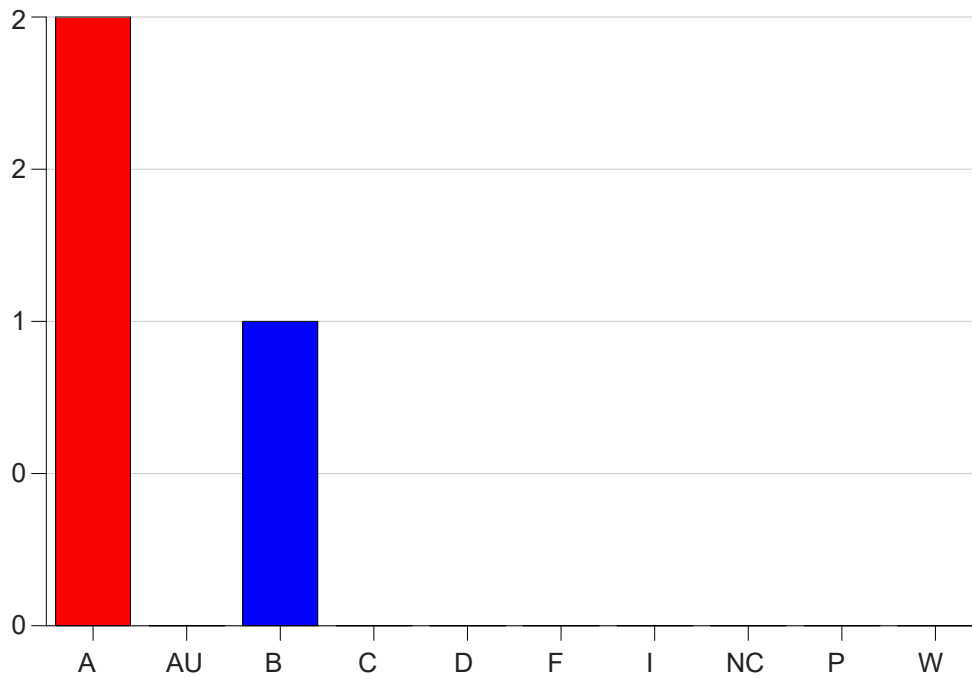

Louisiana State University Eunice

Grade Distribution by Course

2020 Fall Semester

Dec 16, 2020
4:34:17 PM

Course Work Course Number: ALLH2635

Course Work Count - All		A	AU	B	C	D	F	I	NC	P	W	Total
25	Sweet, K	2	0	1	0	0	0	0	0	0	0	3
Total		2	0	1	0	0	0	0	0	0	0	3