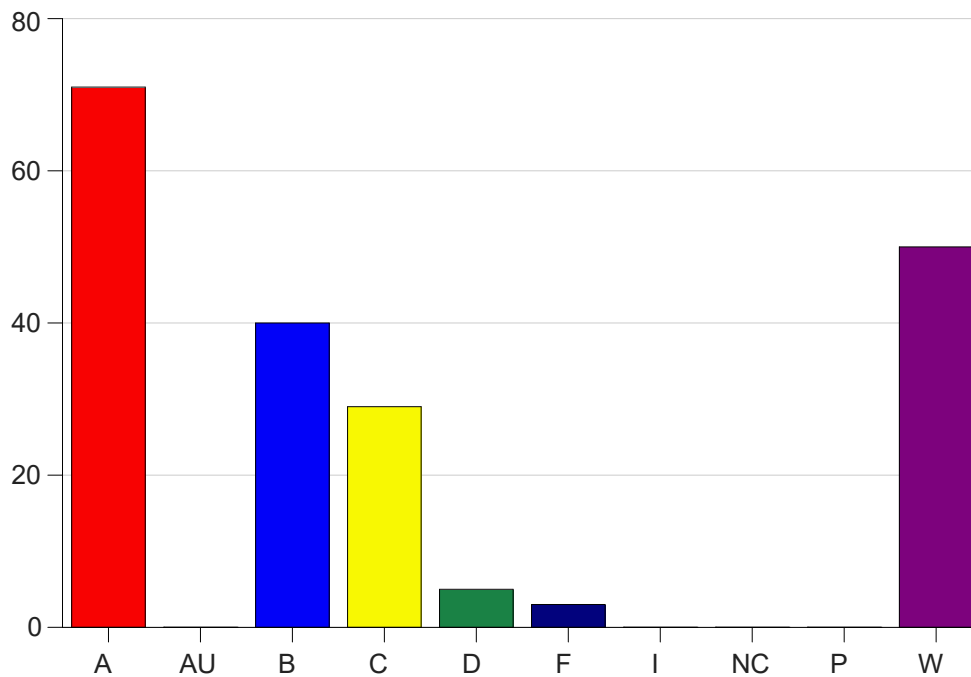

Louisiana State University Eunice

Grade Distribution by Course

2020 Fall Semester

Dec 16, 2020
4:34:17 PM

Course Work Course Number: BIOL1201

Course Work Count - All		A	AU	B	C	D	F	I	NC	P	W	Total
01	Jariel,D	5	0	2	8	0	1	0	0	0	3	19
02	Hamlin,J	6	0	5	11	4	2	0	0	0	46	74
D2	Bergeron,P	2	0	2	6	1	0	0	0	0	1	12
D3	Readore, G	4	0	0	0	0	0	0	0	0	0	4
D4	Touchet,B	27	0	18	3	0	0	0	0	0	0	48
D5	Touchet,B	27	0	13	1	0	0	0	0	0	0	41
Total		71	0	40	29	5	3	0	0	0	50	198