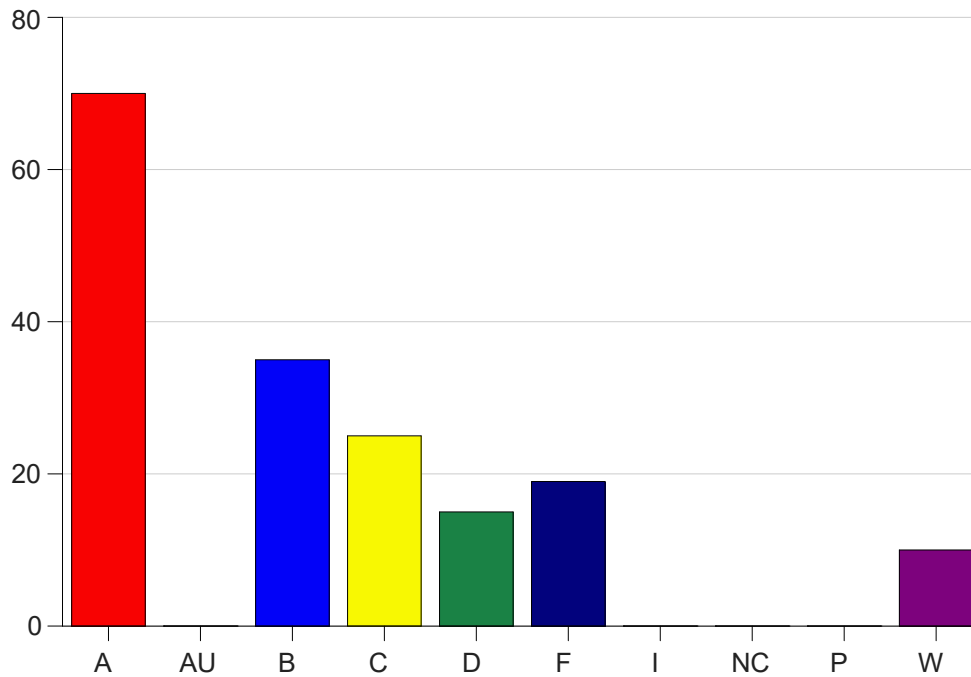

Louisiana State University Eunice

Grade Distribution by Course

2020 Fall Semester

Dec 16, 2020
4:34:17 PM

Course Work Course Number: MUS 1751

Course Work Count - All		A	AU	B	C	D	F	I	NC	P	W	Total
01	Manceau,K	7	0	2	0	0	0	0	0	0	5	14
25	Jones,Clin	24	0	10	9	2	4	0	0	0	2	51
26	Jones,Clin	29	0	12	5	3	2	0	0	0	2	53
L1	Locy,R	3	0	5	5	7	6	0	0	0	0	26
L6	Locy,R	7	0	6	6	3	7	0	0	0	1	30
Total		70	0	35	25	15	19	0	0	0	10	174