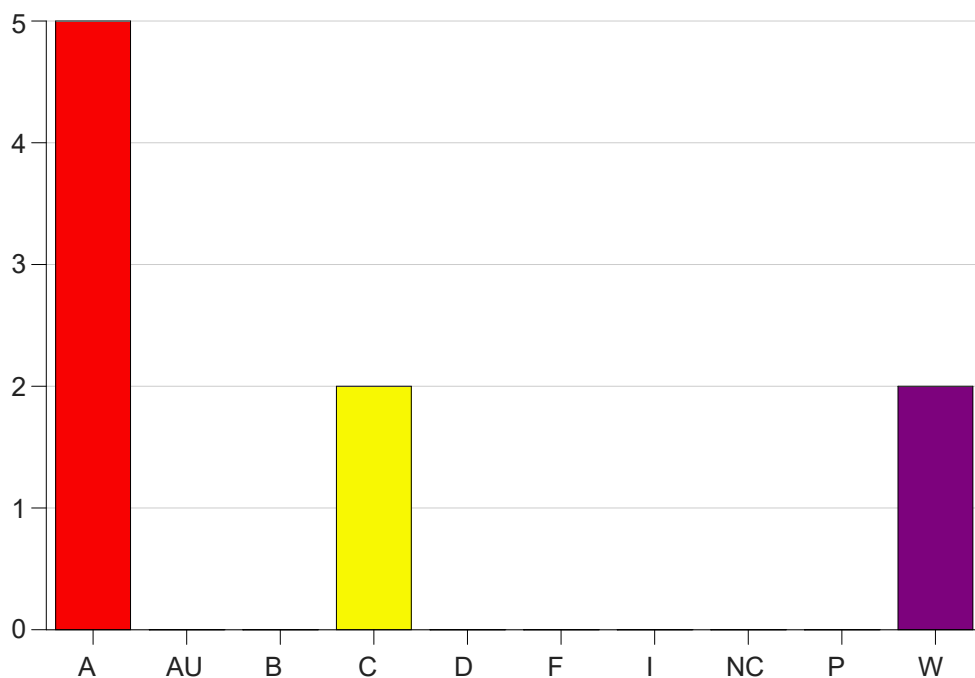

Louisiana State University Eunice

Grade Distribution by Course

2020 Fall Semester

Dec 16, 2020
4:34:17 PM

Course Work Course Number: CHEM2261

Course Work Count - All		A	AU	B	C	D	F	I	NC	P	W	Total
01	Rai,P	5	0	0	2	0	0	0	0	0	2	9
Total		5	0	0	2	0	0	0	0	0	2	9