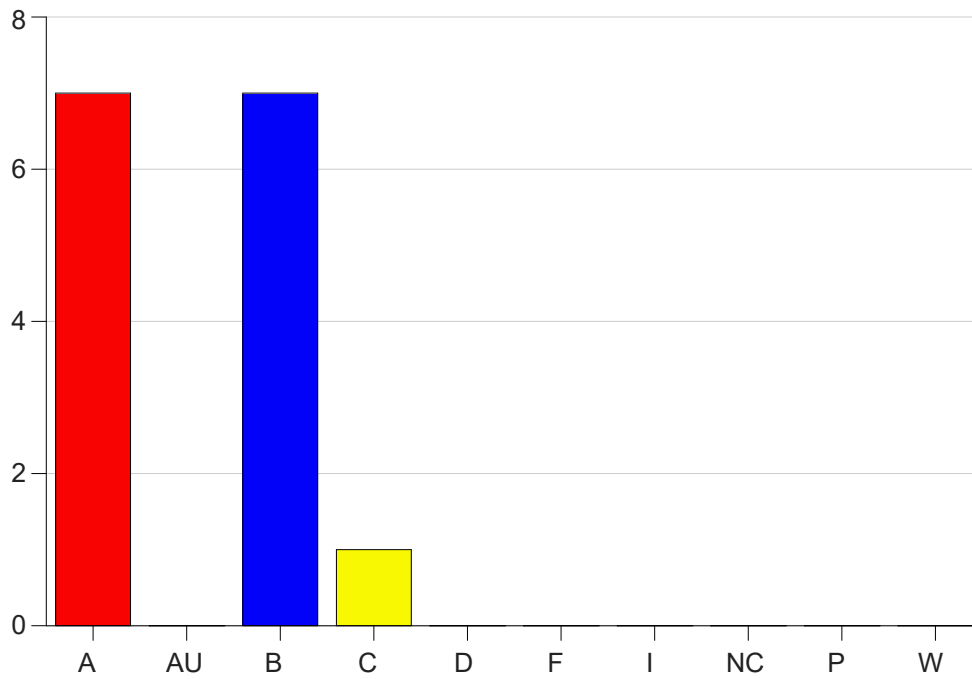

Louisiana State University Eunice

Grade Distribution by Course

2020 Fall Semester

Dec 16, 2020
4:34:17 PM

Course Work Course Number: RC 2013

Course Work Count - All		A	AU	B	C	D	F	I	NC	P	W	Total
01	Asbury,D	7	0	7	1	0	0	0	0	0	0	15
Total		7	0	7	1	0	0	0	0	0	0	15