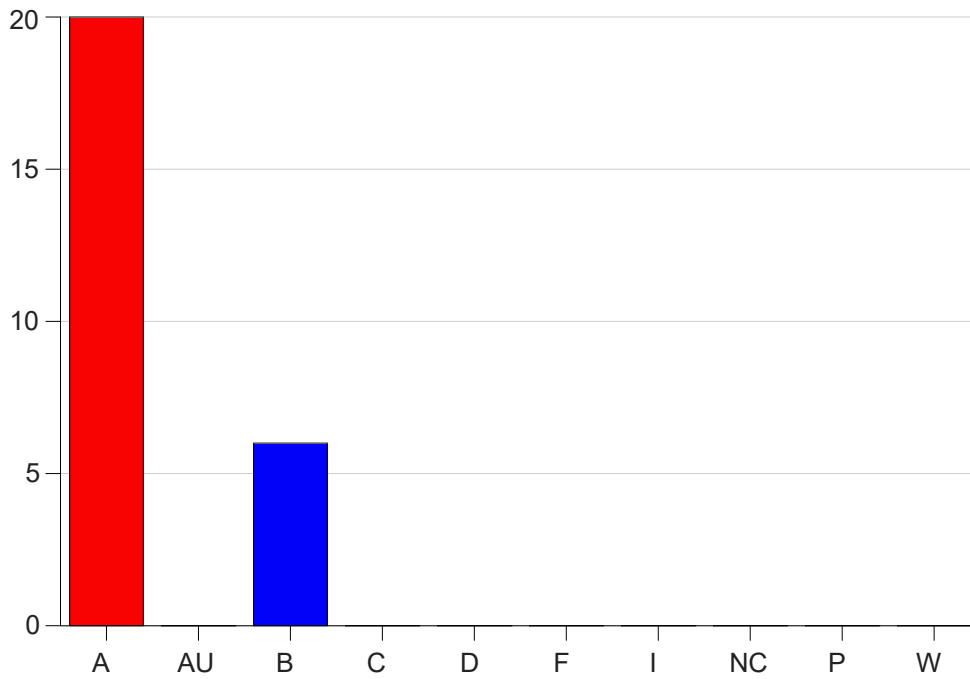

Louisiana State University Eunice

Grade Distribution by Course

2020 Fall Semester

Dec 16, 2020
4:34:17 PM

Course Work Course Number: RADT2033

Course Work Count - All		A	AU	B	C	D	F	I	NC	P	W	Total
25	Leeson, R	20	0	6	0	0	0	0	0	0	0	26
Total		20	0	6	0	0	0	0	0	0	0	26