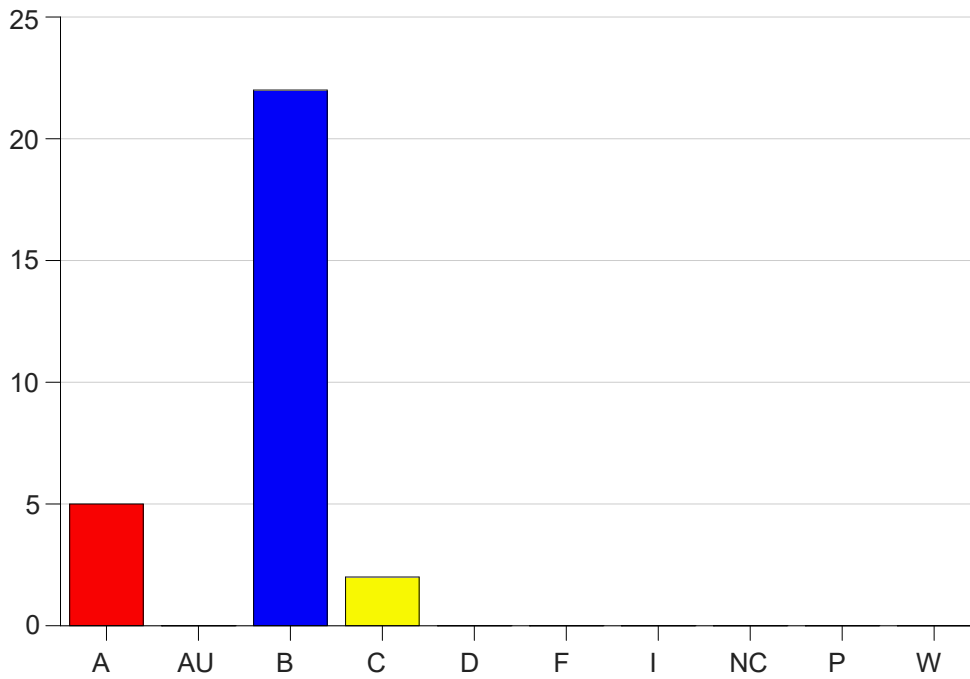

Louisiana State University Eunice

Grade Distribution by Course

2020 Fall Semester

Dec 16, 2020
4:34:17 PM

Course Work Course Number: NURS2530

Course Work Count - All		A	AU	B	C	D	F	I	NC	P	W	Total
01	LaFleur,L	5	0	22	2	0	0	0	0	0	0	29
Total		5	0	22	2	0	0	0	0	0	0	29