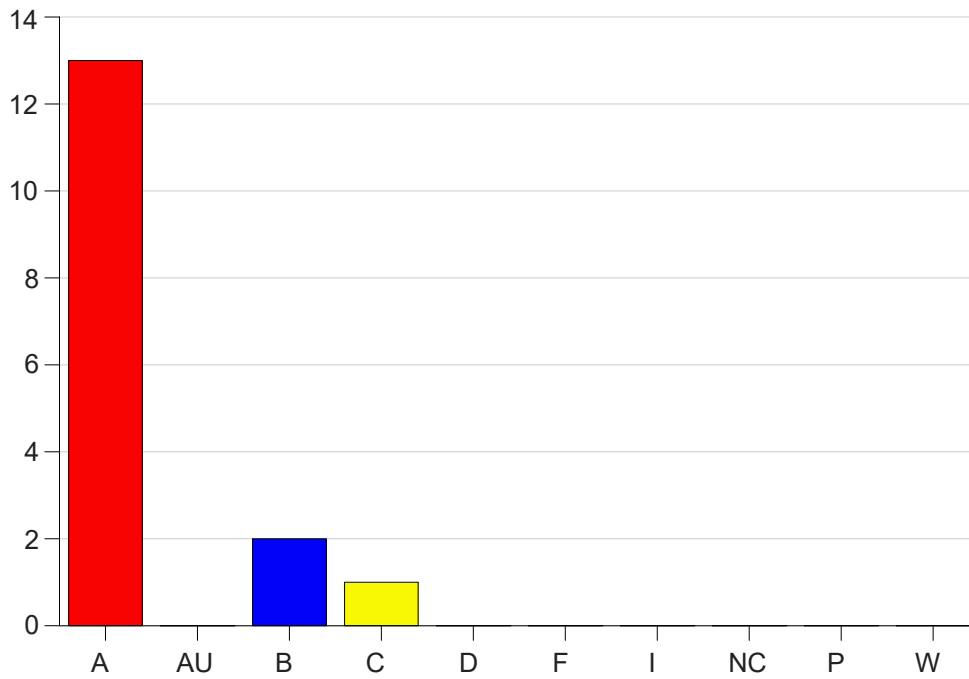

Louisiana State University Eunice

Grade Distribution by Course

2020 Fall Semester

Dec 16, 2020
4:34:17 PM

Course Work Course Number: RC 1001

Course Work Count - All		A	AU	B	C	D	F	I	NC	P	W	Total
01	Warner,K	13	0	2	1	0	0	0	0	0	0	16
Total		13	0	2	1	0	0	0	0	0	0	16