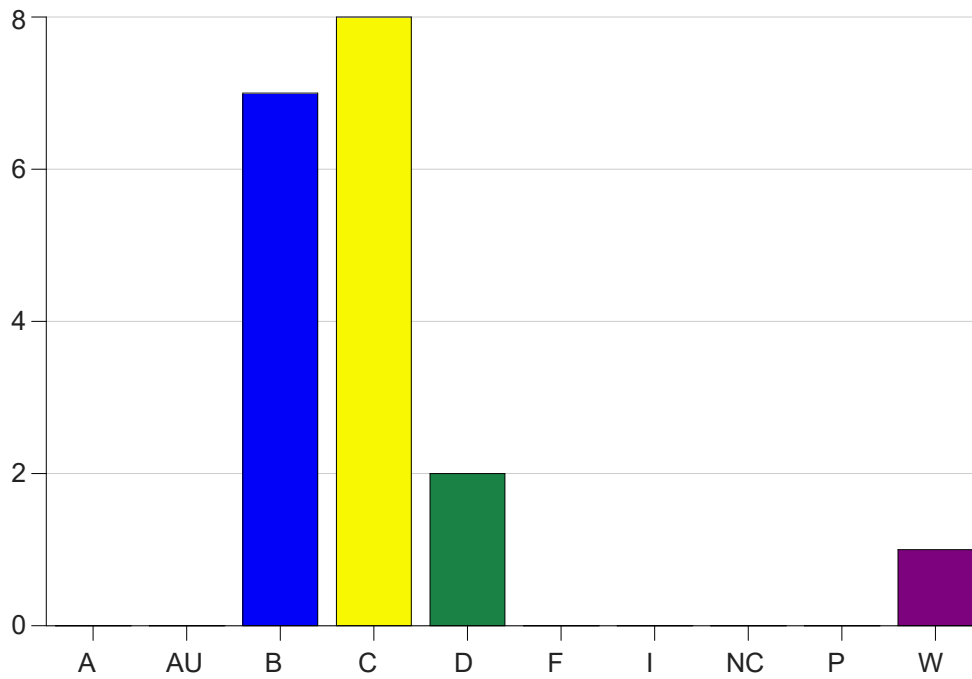

Louisiana State University Eunice

Grade Distribution by Course

2020 Fall Semester

Dec 16, 2020
4:34:17 PM

Course Work Course Number: NURS1230

Course Work Count - All		A	AU	B	C	D	F	I	NC	P	W	Total
60	Batiste,B	0	0	7	8	2	0	0	0	0	1	18
Total		0	0	7	8	2	0	0	0	0	1	18