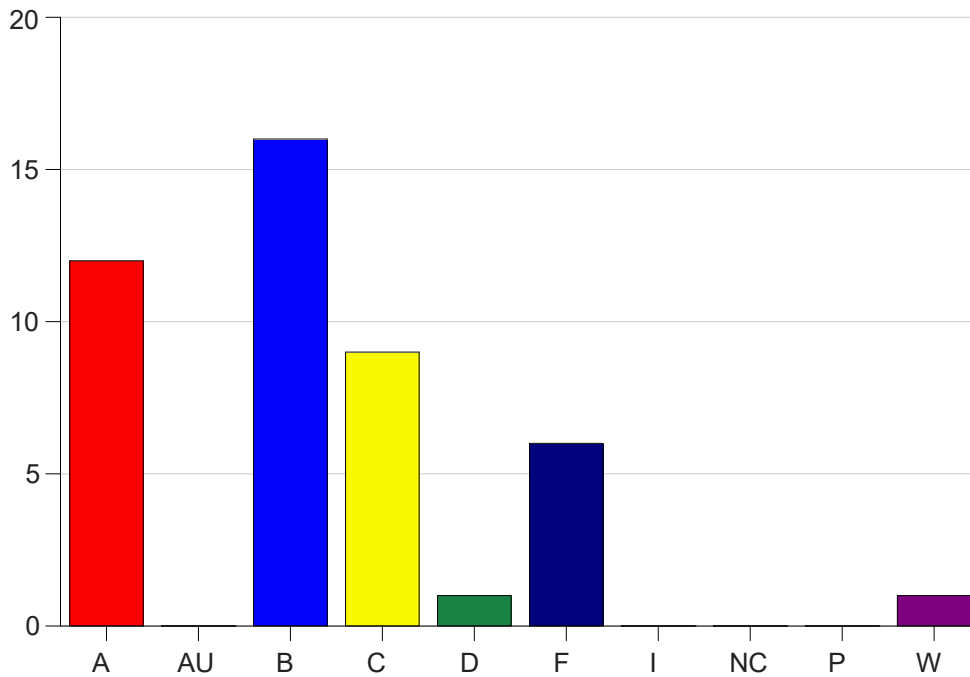

Louisiana State University Eunice

Grade Distribution by Course

2020 Fall Semester

Dec 16, 2020
4:34:17 PM

Course Work Course Number: ALLH1800

Course Work Count - All		A	AU	B	C	D	F	I	NC	P	W	Total
25	Warner,K	7	0	14	5	1	4	0	0	0	1	32
26	Warner,K	5	0	2	4	0	2	0	0	0	0	13
Total		12	0	16	9	1	6	0	0	0	1	45