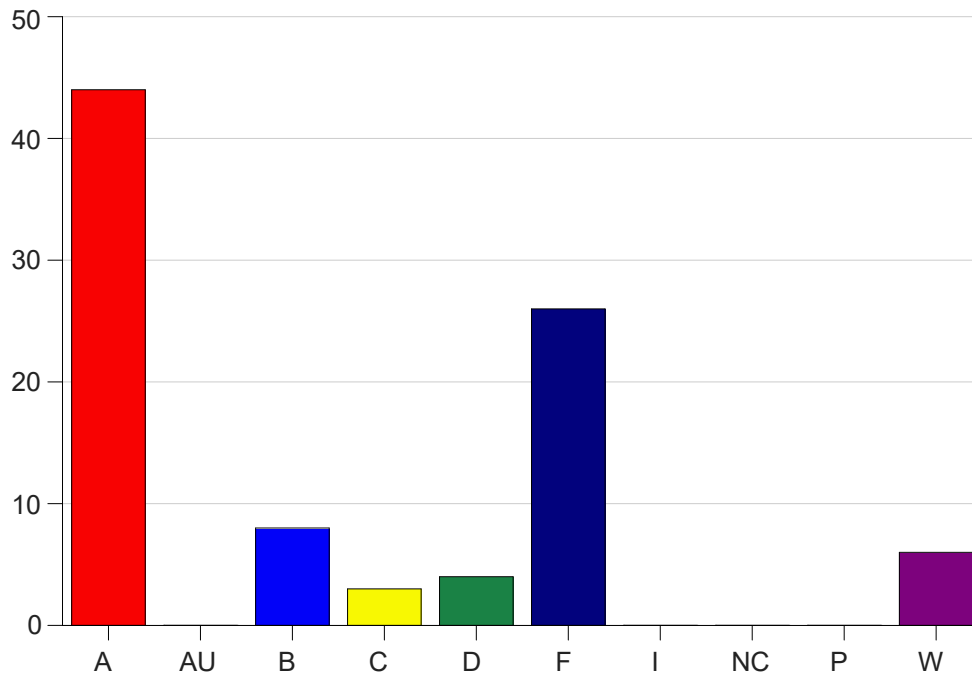

Louisiana State University Eunice

Grade Distribution by Course

2020 Fall Semester

Dec 16, 2020
4:34:17 PM

Course Work Course Number: CMST2010

Course Work Count - All		A	AU	B	C	D	F	I	NC	P	W	Total
25	Walker, B	8	0	6	2	3	12	0	0	0	3	34
C6	Stevens,B	20	0	1	0	0	8	0	0	0	0	29
L6	Walker, B	16	0	1	1	1	6	0	0	0	3	28
Total		44	0	8	3	4	26	0	0	0	6	91