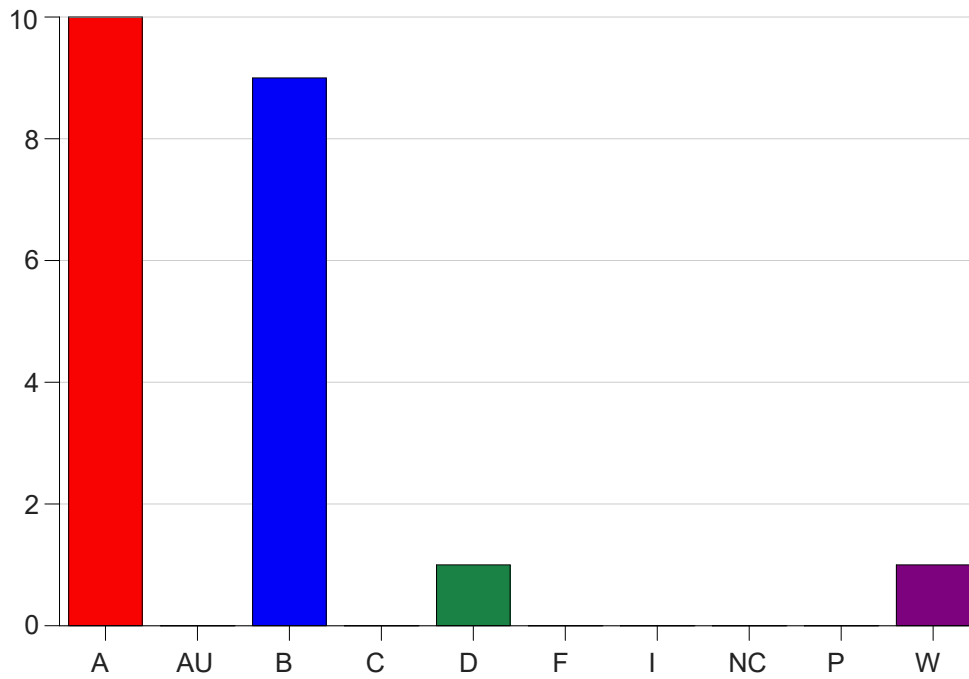

Louisiana State University Eunice

Grade Distribution by Course

2020 Fall Semester

Dec 16, 2020
4:34:17 PM

Course Work Course Number: MGMT2251

Course Work Count - All		A	AU	B	C	D	F	I	NC	P	W	Total
25	May,N	10	0	9	0	1	0	0	0	0	1	21
Total		10	0	9	0	1	0	0	0	0	1	21