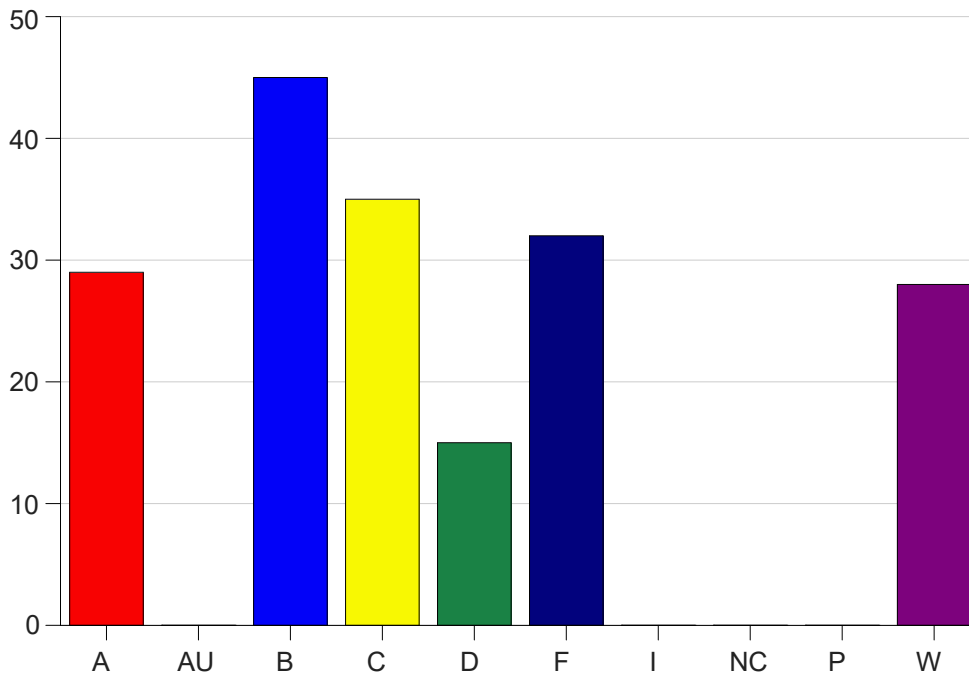

Louisiana State University Eunice

Grade Distribution by Course

2020 Fall Semester

Dec 16, 2020
4:34:17 PM

Course Work Course Number: CMST1061

Course Work Count - All		A	AU	B	C	D	F	I	NC	P	W	Total
02	Rockenschu	1	0	14	6	5	4	0	0	0	3	33
05	Rockenschu	0	0	10	10	2	4	0	0	0	7	33
25	Stevens,B	10	0	13	3	2	7	0	0	0	3	38
26	Walker, B	3	0	5	3	0	7	0	0	0	11	29
27	Walker, B	6	0	2	7	3	6	0	0	0	3	27
C6	Walker, B	9	0	1	6	3	4	0	0	0	1	24
Total		29	0	45	35	15	32	0	0	0	28	184