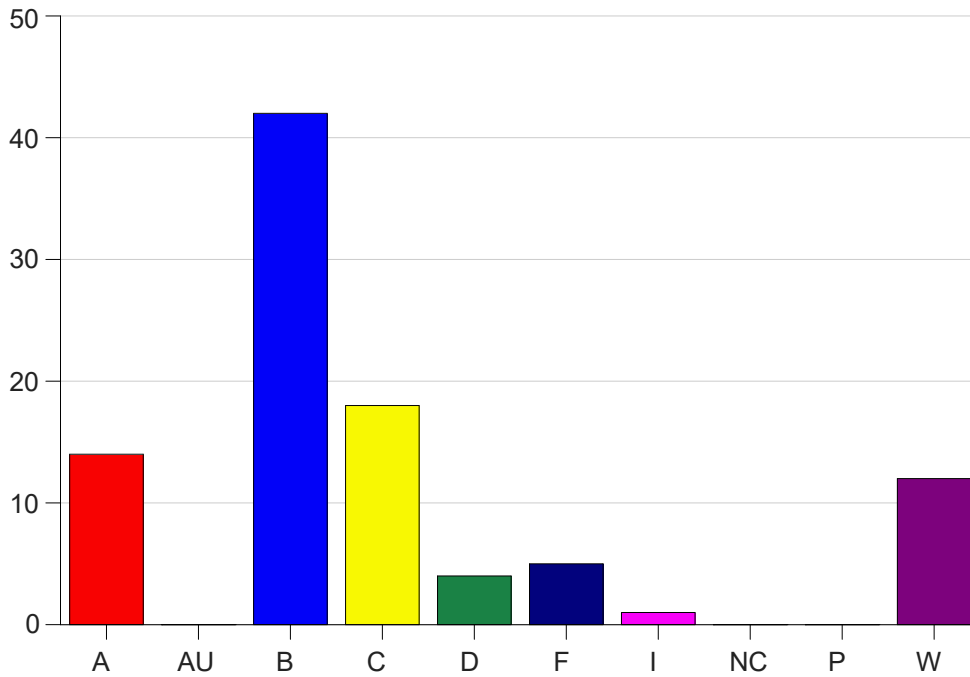

Louisiana State University Eunice

Grade Distribution by Course

2020 Fall Semester

Dec 16, 2020
4:34:17 PM

Course Work Course Number: NURS1000

Course Work Count - All		A	AU	B	C	D	F	I	NC	P	W	Total
25	Batiste,B	4	0	8	4	2	0	0	0	0	6	24
26	Denker,J	2	0	17	5	1	1	0	0	0	2	28
27	Denker,J	5	0	10	5	1	1	1	0	0	2	25
28	Denker,J	3	0	7	4	0	3	0	0	0	2	19
Total		14	0	42	18	4	5	1	0	0	12	96