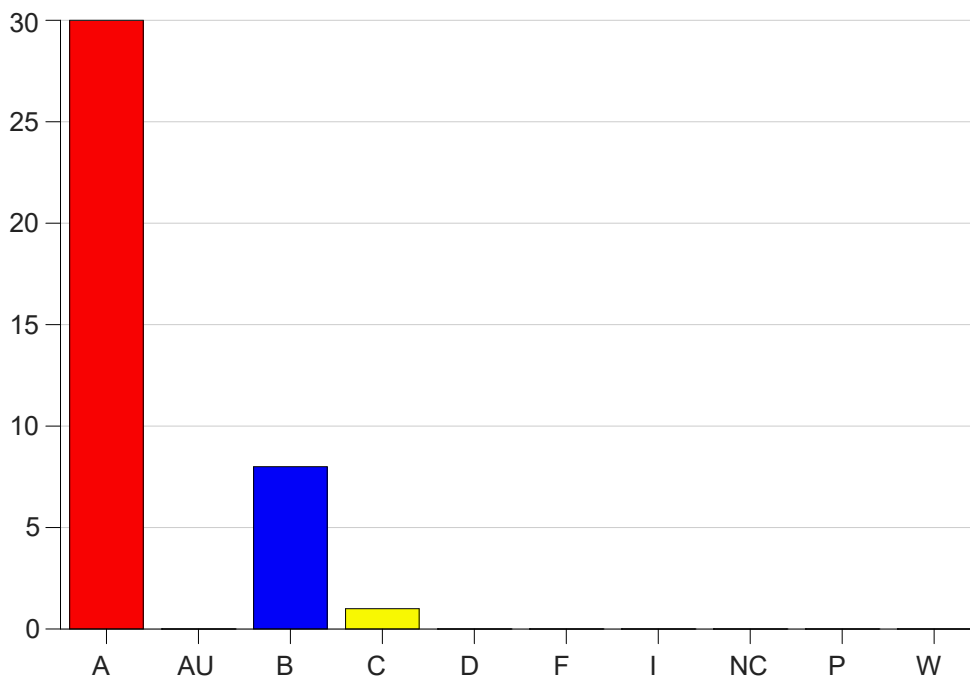

Louisiana State University Eunice

Grade Distribution by Course

2020 Fall Semester

Dec 16, 2020
4:34:17 PM

Course Work Course Number: HCM 2650

Course Work Count - All		A	AU	B	C	D	F	I	NC	P	W	Total
25	Morris, D	22	0	7	1	0	0	0	0	0	0	30
26	Morris, D	8	0	1	0	0	0	0	0	0	0	9
Total		30	0	8	1	0	0	0	0	0	0	39