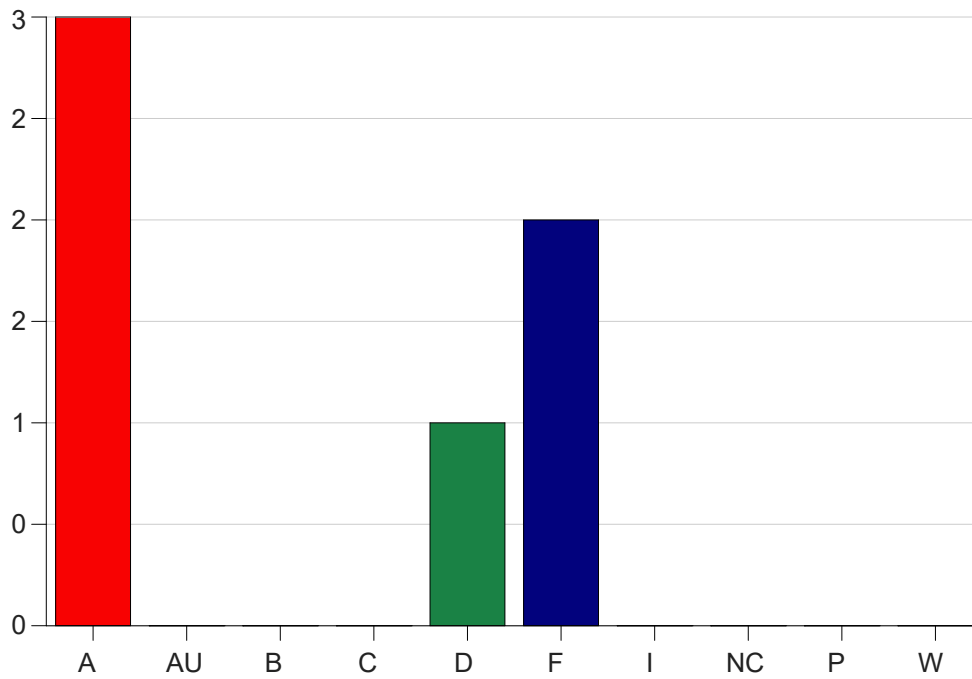

Louisiana State University Eunice

Grade Distribution by Course

2020 Fall Semester

Dec 16, 2020
4:34:17 PM

Course Work Course Number: FSCI1001

Course Work Count - All		A	AU	B	C	D	F	I	NC	P	W	Total
25	Elg, C	3	0	0	0	1	2	0	0	0	0	6
Total		3	0	0	0	1	2	0	0	0	0	6