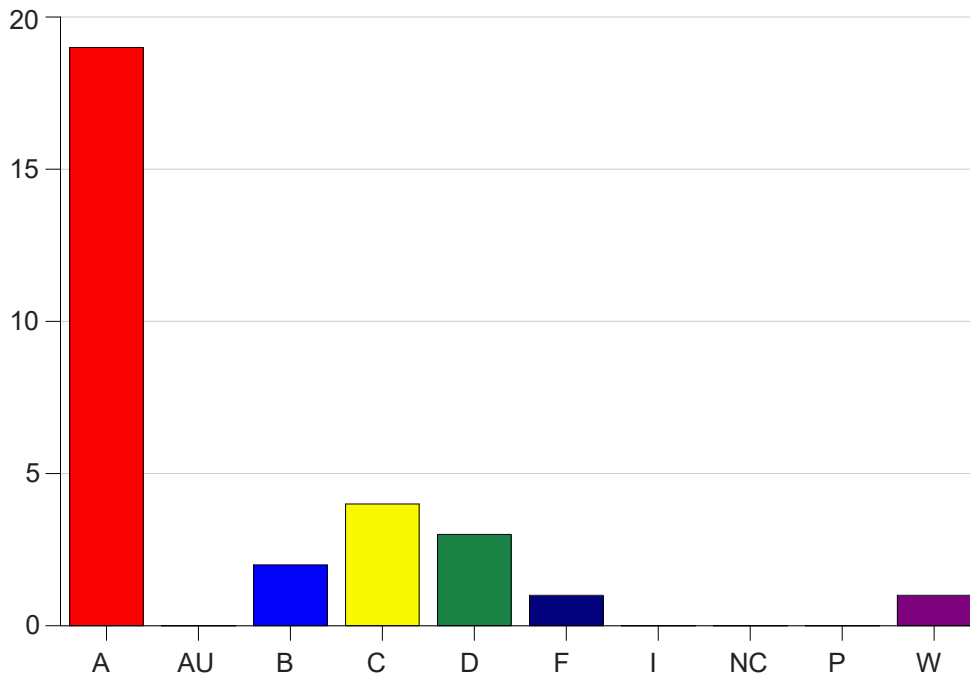

Louisiana State University Eunice

Grade Distribution by Course

2020 Fall Semester

Dec 16, 2020
4:34:17 PM

Course Work Course Number: HPRE1600

Course Work Count - All		A	AU	B	C	D	F	I	NC	P	W	Total
C1	Andrus,R	19	0	2	4	3	1	0	0	0	1	30
Total		19	0	2	4	3	1	0	0	0	1	30