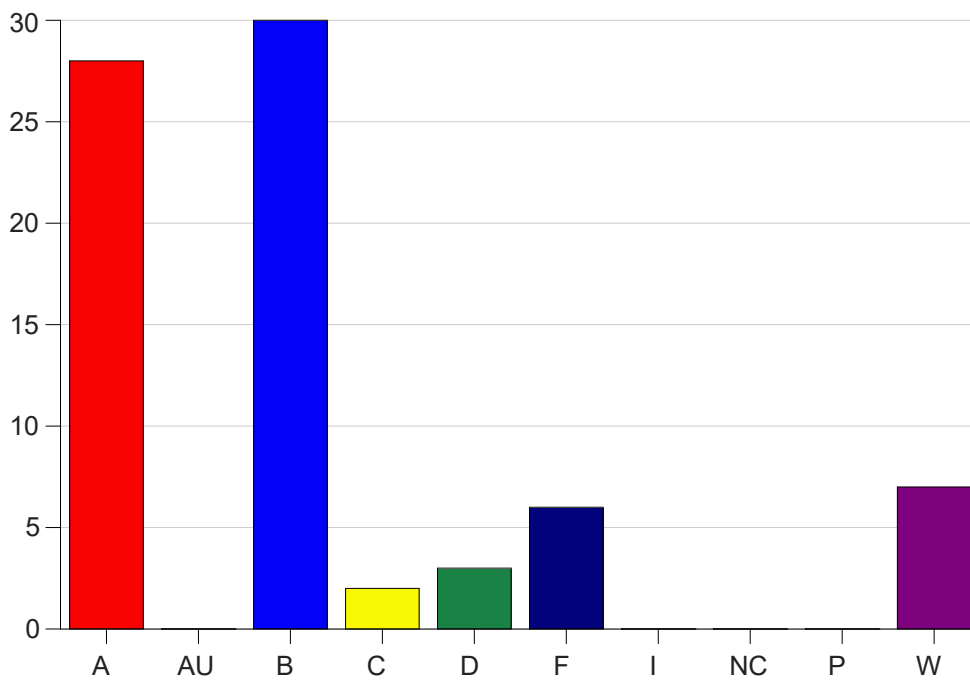

Louisiana State University Eunice

Grade Distribution by Course

2020 Fall Semester

Dec 16, 2020
4:34:17 PM

Course Work Course Number: GEOG1001

Course Work Count - All		A	AU	B	C	D	F	I	NC	P	W	Total
25	Ardoin,J	18	0	15	1	1	2	0	0	0	2	39
C1	Ardoin,J	10	0	15	1	2	4	0	0	0	5	37
Total		28	0	30	2	3	6	0	0	0	7	76