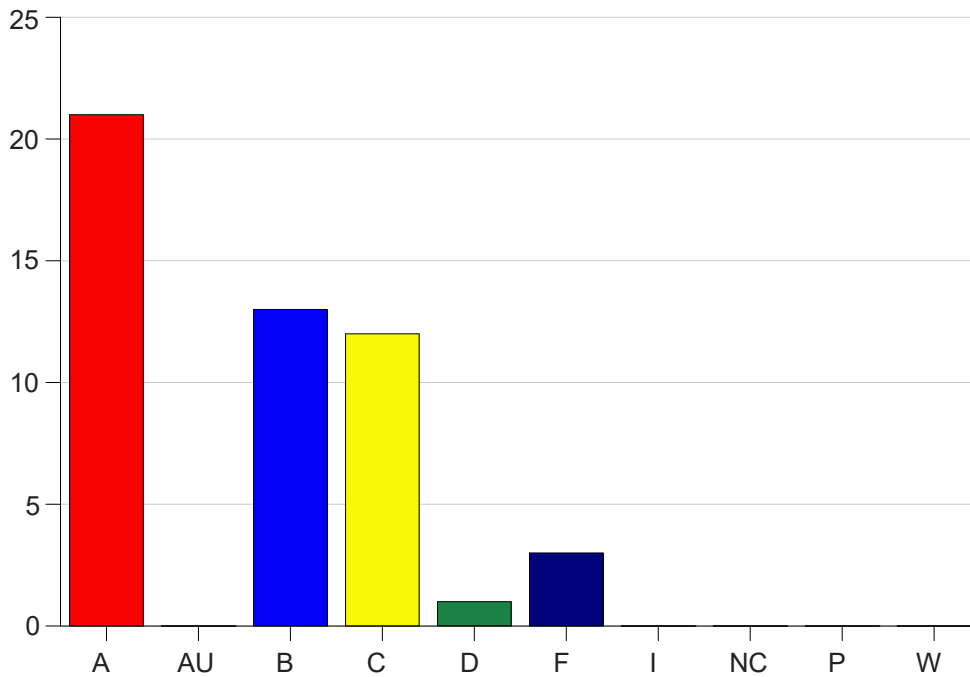

Louisiana State University Eunice

Grade Distribution by Course

2020 Fall Semester

Dec 16, 2020
4:34:17 PM

Course Work Course Number: HCM 2601

Course Work Count - All		A	AU	B	C	D	F	I	NC	P	W	Total
25	Jones, P	9	0	10	10	1	1	0	0	0	0	31
26	Hedge, R.	12	0	3	2	0	2	0	0	0	0	19
Total		21	0	13	12	1	3	0	0	0	0	50