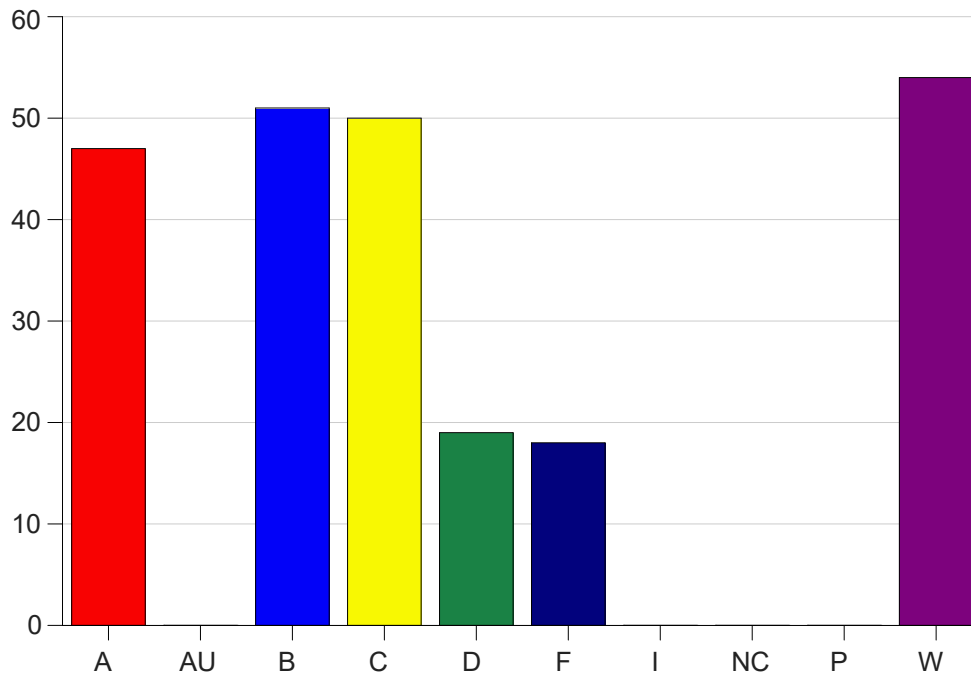

Louisiana State University Eunice

Grade Distribution by Course

2020 Fall Semester

Dec 16, 2020
4:34:17 PM

Course Work Course Number: BIOL1160

Course Work Count - All		A	AU	B	C	D	F	I	NC	P	W	Total
01	RobichauxS	43	0	25	7	2	3	0	0	0	16	96
03	Williams,A	2	0	20	24	8	12	0	0	0	26	92
04	Williams,A	2	0	6	19	9	3	0	0	0	12	51
Total		47	0	51	50	19	18	0	0	0	54	239