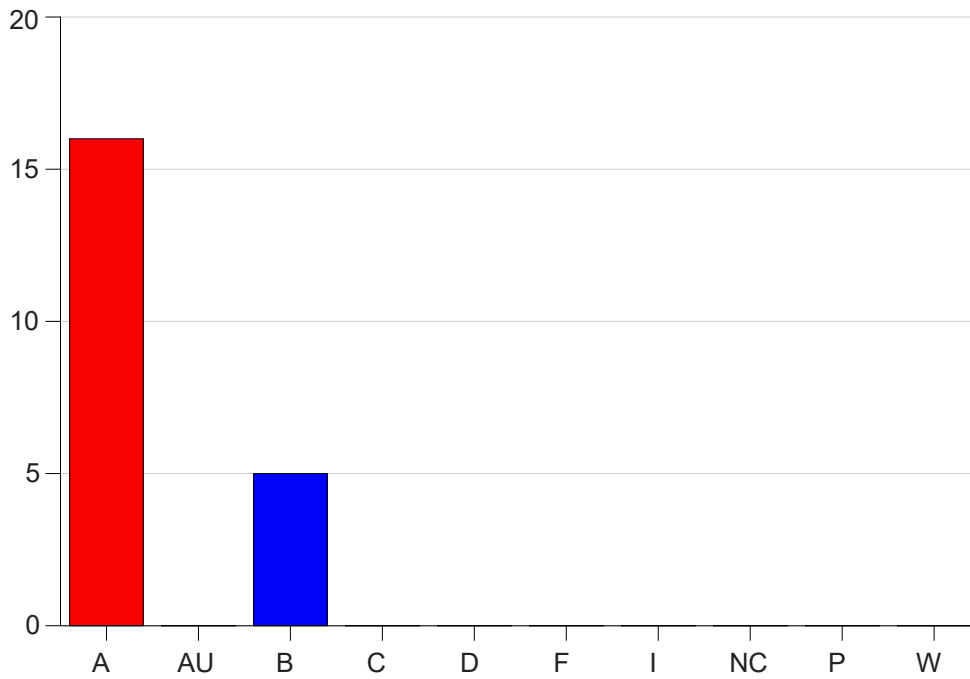

Louisiana State University Eunice

Grade Distribution by Course

2020 Fall Semester

Dec 16, 2020
4:34:17 PM

Course Work Course Number: CJ 2133

Course Work Count - All		A	AU	B	C	D	F	I	NC	P	W	Total
C6	McCollough	16	0	5	0	0	0	0	0	0	0	21
Total		16	0	5	0	0	0	0	0	0	0	21