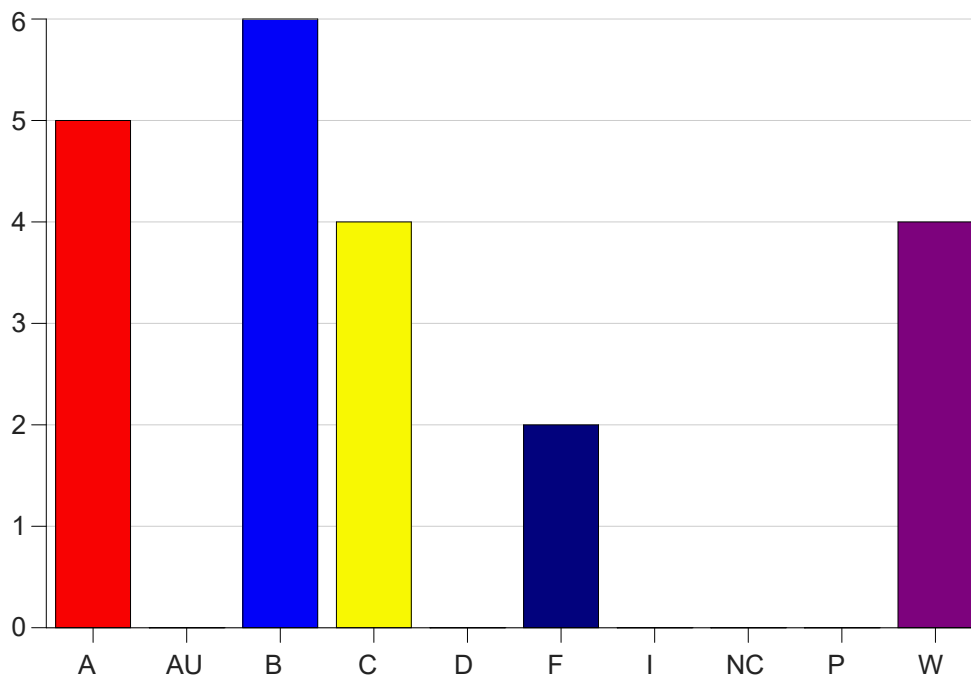

Louisiana State University Eunice

Grade Distribution by Course

2020 Fall Semester

Dec 16, 2020
4:34:17 PM

Course Work Course Number: PSYC2040

Course Work Count - All		A	AU	B	C	D	F	I	NC	P	W	Total
25	Mahoney,S	5	0	6	4	0	2	0	0	0	4	21
Total		5	0	6	4	0	2	0	0	0	4	21