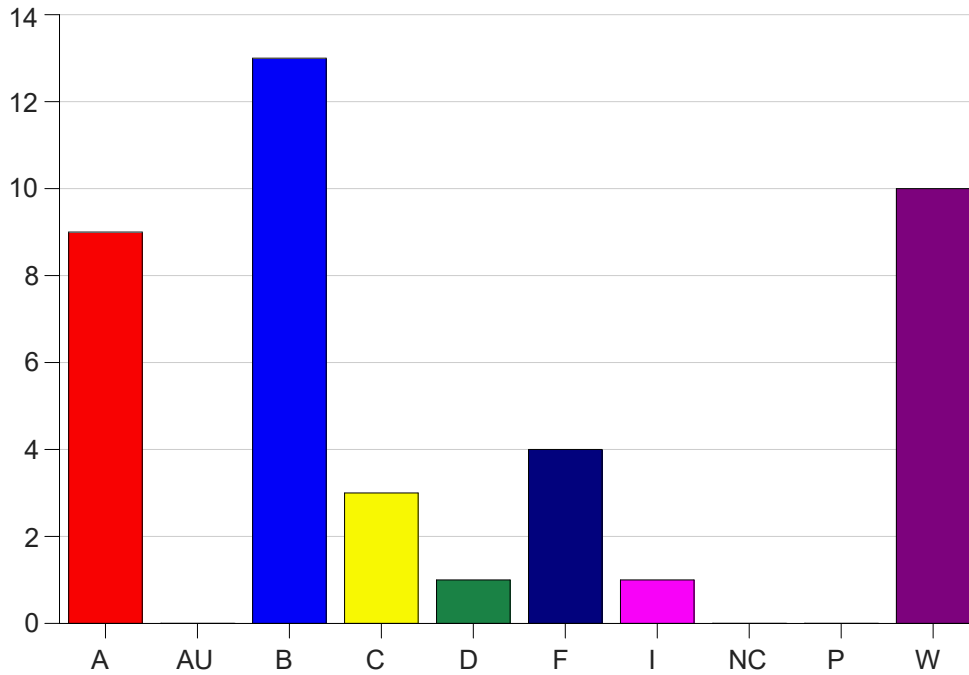

Louisiana State University Eunice

Grade Distribution by Course

2020 Fall Semester

Dec 16, 2020
4:34:17 PM

Course Work Course Number: UNIV0008

Course Work Count - All		A	AU	B	C	D	F	I	NC	P	W	Total
01	Leslie,M	1	0	4	1	0	0	0	0	0	7	13
02	Leslie,M	6	0	7	1	0	3	0	0	0	2	19
03	Leslie,M	2	0	2	1	1	1	1	0	0	1	9
Total		9	0	13	3	1	4	1	0	0	10	41