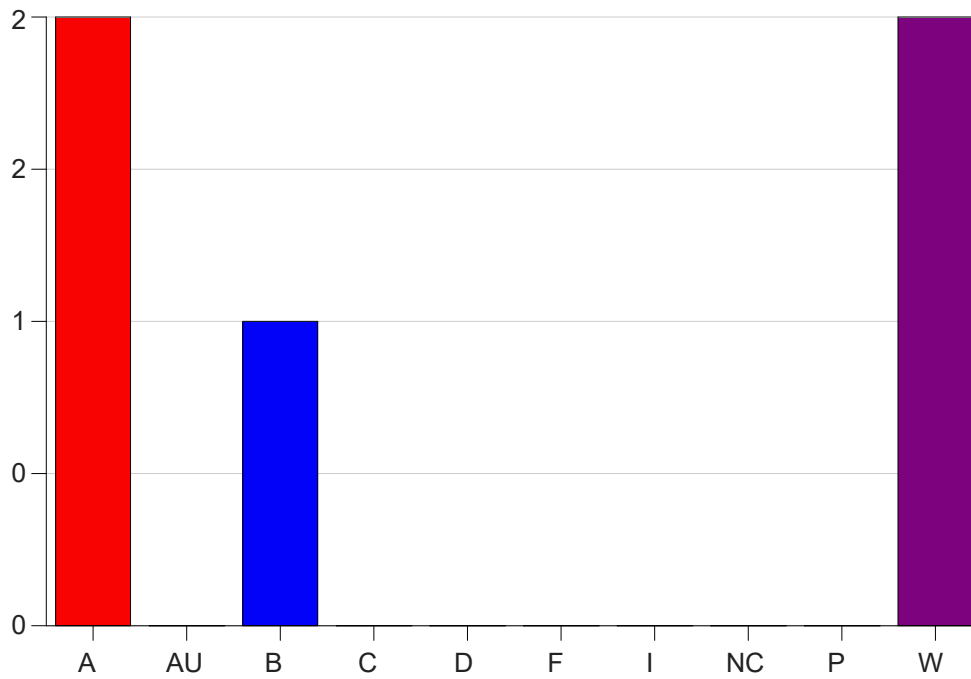

Louisiana State University Eunice

Grade Distribution by Course

2020 Fall Semester

Dec 16, 2020
4:34:17 PM

Course Work Course Number: FREN1002

Course Work Count - All		A	AU	B	C	D	F	I	NC	P	W	Total
01	Miller, M.	2	0	1	0	0	0	0	0	0	2	5
Total		2	0	1	0	0	0	0	0	0	2	5