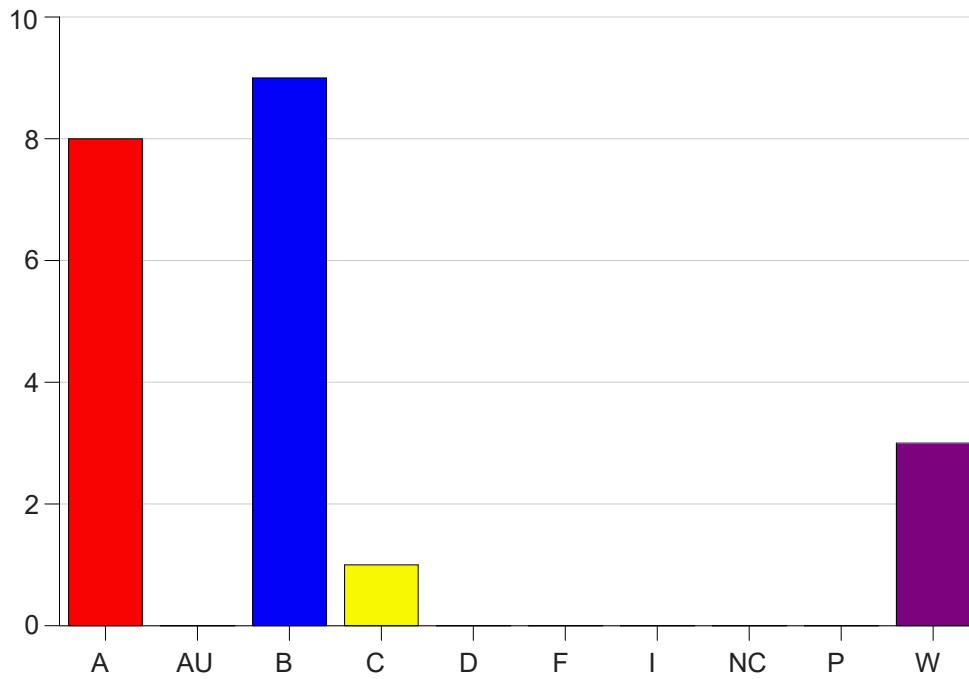

Louisiana State University Eunice

Grade Distribution by Course

2020 Fall Semester

Dec 16, 2020
4:34:17 PM

Course Work Course Number: BAS 2300

Course Work Count - All		A	AU	B	C	D	F	I	NC	P	W	Total
25	May,N	8	0	9	1	0	0	0	0	0	3	21
Total		8	0	9	1	0	0	0	0	0	3	21