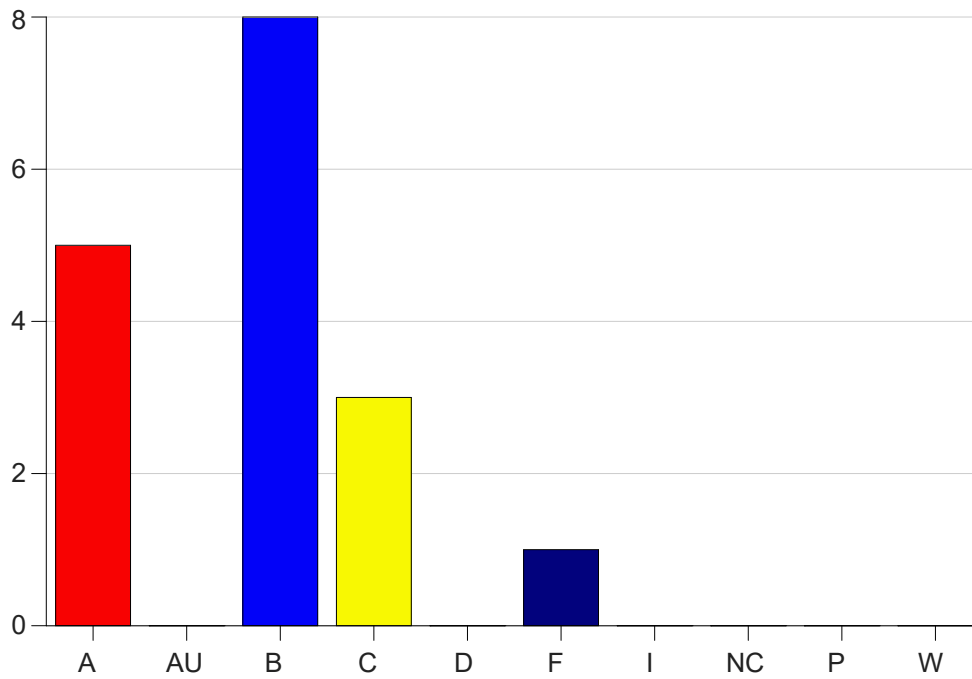

Louisiana State University Eunice

Grade Distribution by Course

2020 Fall Semester

Dec 16, 2020
4:34:17 PM

Course Work Course Number: MATH1019

Course Work Count - All		A	AU	B	C	D	F	I	NC	P	W	Total
01	Dunlap,A	5	0	8	3	0	1	0	0	0	0	17
Total		5	0	8	3	0	1	0	0	0	0	17