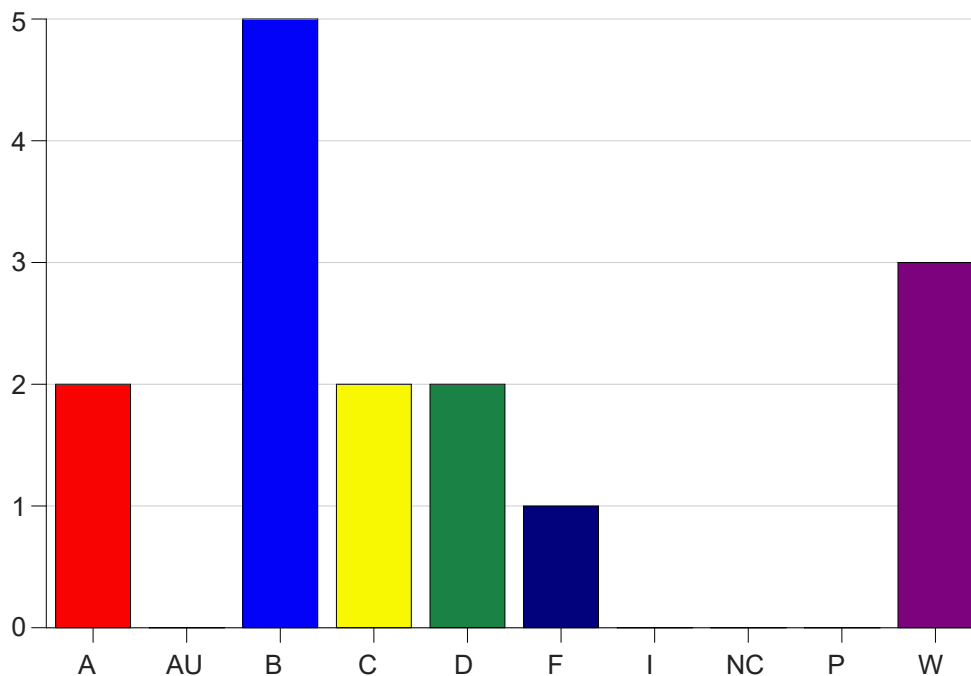

Louisiana State University Eunice

Grade Distribution by Course

2020 Fall Semester

Dec 16, 2020
4:34:17 PM

Course Work Course Number: BIOL1202

Course Work Count - All		A	AU	B	C	D	F	I	NC	P	W	Total
01	Cordes,J	2	0	5	2	2	1	0	0	0	3	15
Total		2	0	5	2	2	1	0	0	0	3	15