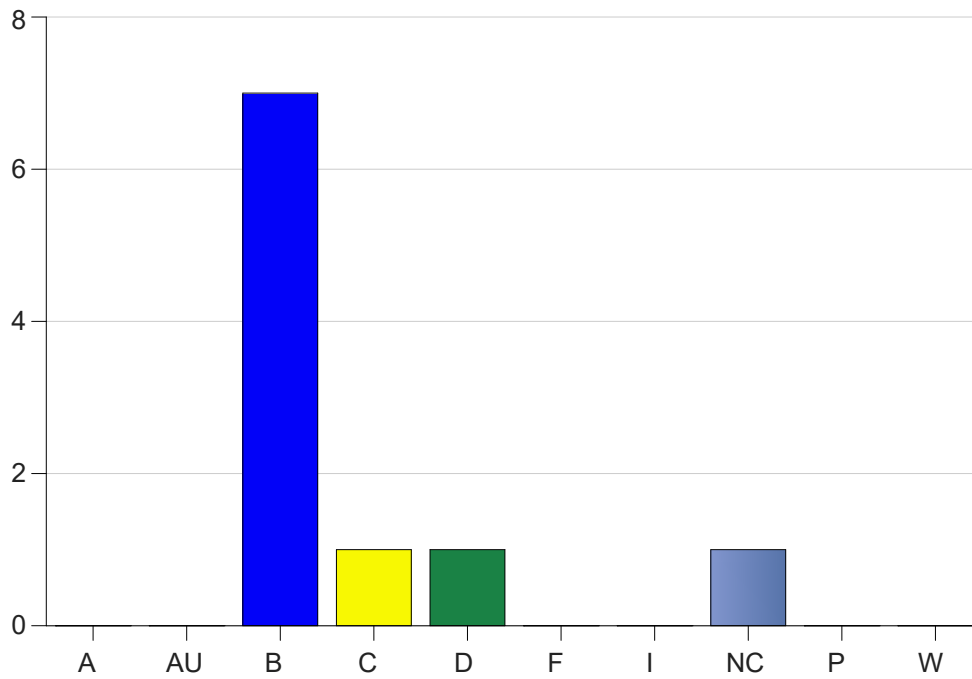

Louisiana State University Eunice

Grade Distribution by Course

2020 Fall Semester

Dec 16, 2020
4:34:17 PM

Course Work Course Number: NURS2350

Course Work Count - All		A	AU	B	C	D	F	I	NC	P	W	Total
01	Brand, C	0	0	7	1	1	0	0	1	0	0	10
Total		0	0	7	1	1	0	0	1	0	0	10