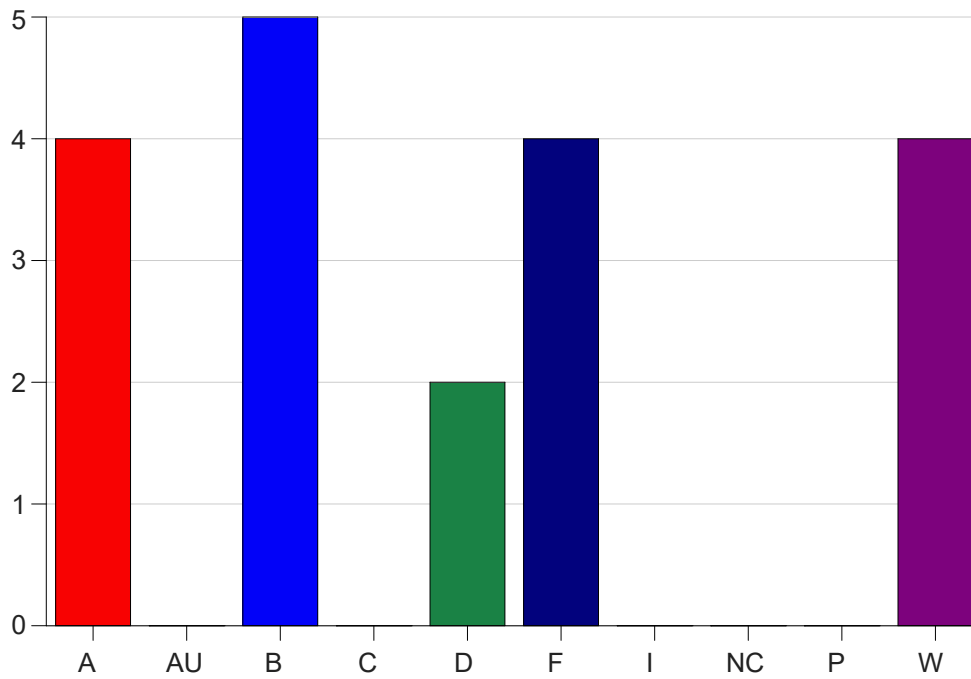

Louisiana State University Eunice

Grade Distribution by Course

2020 Fall Semester

Dec 16, 2020
4:34:17 PM

Course Work Course Number: CPS 1001

Course Work Count - All		A	AU	B	C	D	F	I	NC	P	W	Total
25	Andrus,R	4	0	5	0	2	4	0	0	0	4	19
Total		4	0	5	0	2	4	0	0	0	4	19