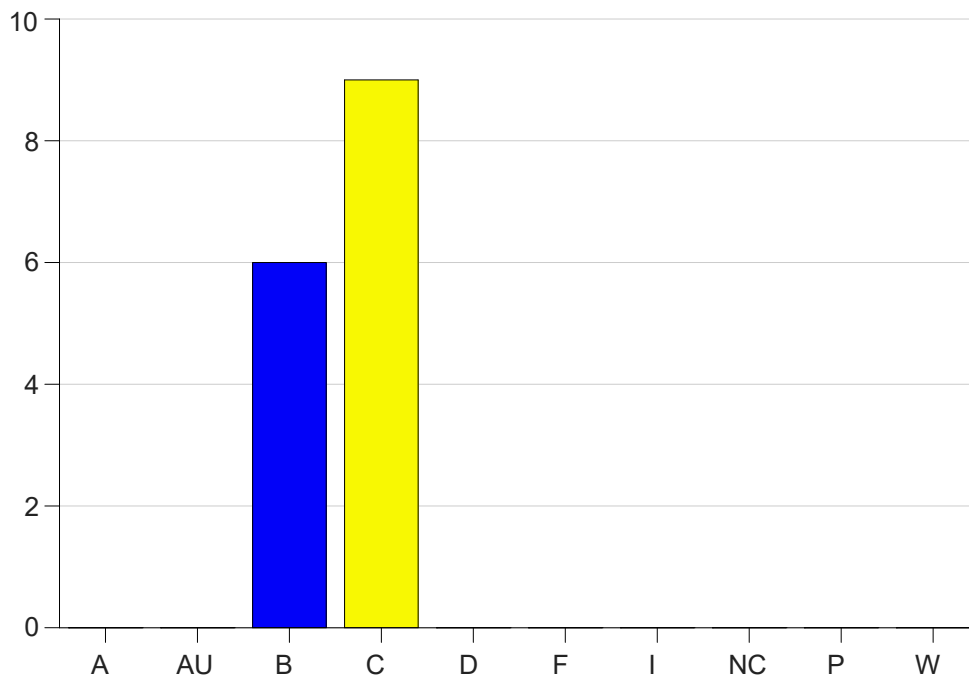

Louisiana State University Eunice

Grade Distribution by Course

2020 Fall Semester

Dec 16, 2020
4:34:17 PM

Course Work Course Number: RC 2011

Course Work Count - All		A	AU	B	C	D	F	I	NC	P	W	Total
01	Wyble,M	0	0	6	9	0	0	0	0	0	0	15
Total		0	0	6	9	0	0	0	0	0	0	15