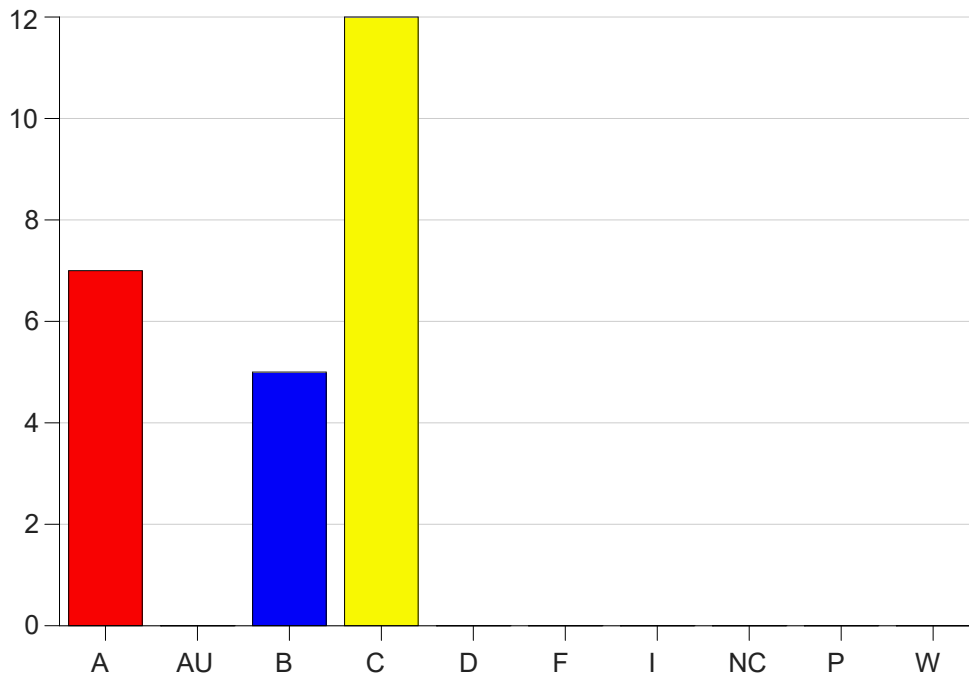

Louisiana State University Eunice

Grade Distribution by Course

2020 Fall Semester

Dec 16, 2020
4:34:17 PM

Course Work Course Number: CSC 1015

Course Work Count - All		A	AU	B	C	D	F	I	NC	P	W	Total
01	Seeder, L	7	0	5	12	0	0	0	0	0	0	24
Total		7	0	5	12	0	0	0	0	0	0	24