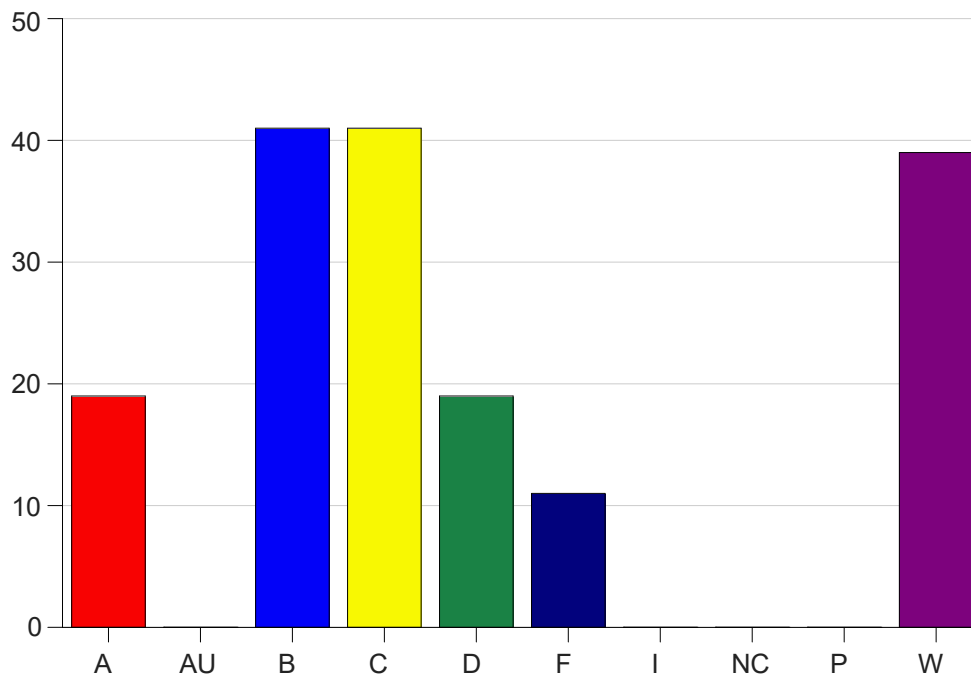

Louisiana State University Eunice

Grade Distribution by Course

2020 Fall Semester

Dec 16, 2020
4:34:17 PM

Course Work Course Number: MATH1425

Course Work Count - All		A	AU	B	C	D	F	I	NC	P	W	Total
01	Henry, H	2	0	7	10	5	3	0	0	0	11	38
02	Christia,R	1	0	3	1	3	0	0	0	0	2	10
03	Henry, H	3	0	5	6	3	1	0	0	0	4	22
04	Vidrine, E	7	0	9	11	5	2	0	0	0	4	38
25	Jean, J	4	0	10	6	2	3	0	0	0	8	33
L6	Vidrine, E	2	0	7	7	1	2	0	0	0	10	29
Total		19	0	41	41	19	11	0	0	0	39	170