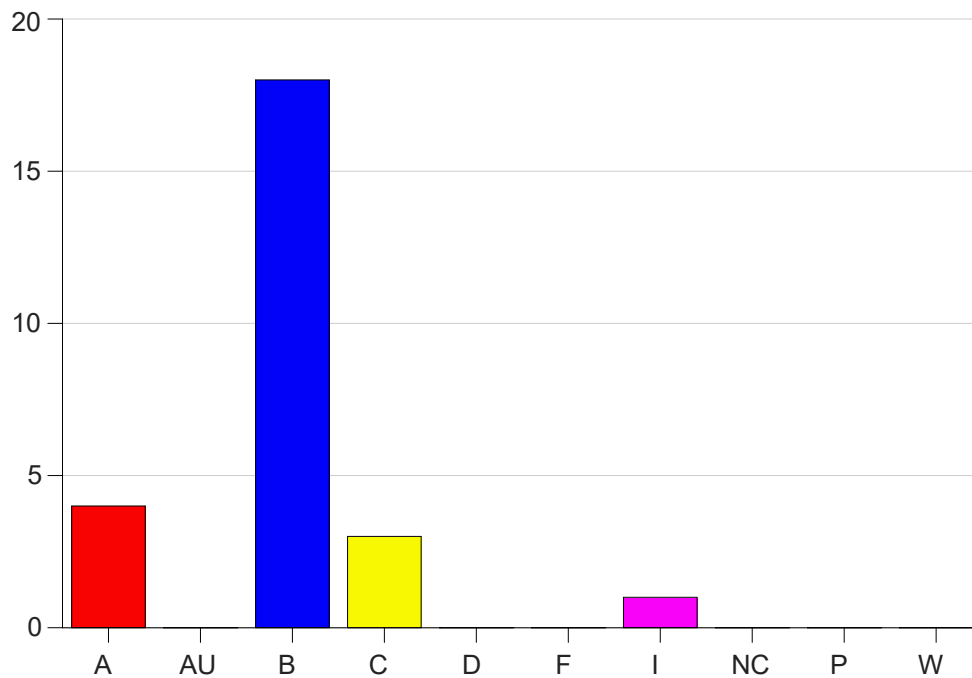

Louisiana State University Eunice

Grade Distribution by Course

2020 Fall Semester

Dec 16, 2020
4:34:17 PM

Course Work Course Number: RADT1011

Course Work Count - All		A	AU	B	C	D	F	I	NC	P	W	Total
01	Sonnier,A	4	0	18	3	0	0	1	0	0	0	26
Total		4	0	18	3	0	0	1	0	0	0	26