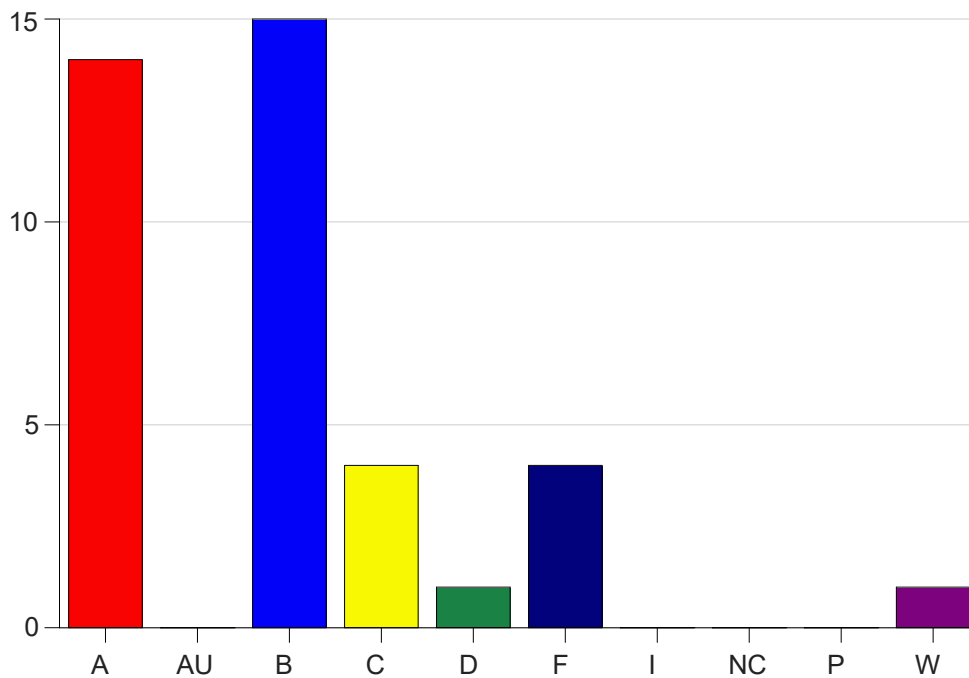

Louisiana State University Eunice

Grade Distribution by Course

2020 Fall Semester

Dec 16, 2020
4:34:17 PM

Course Work Course Number: HIST1003

Course Work Count - All		A	AU	B	C	D	F	I	NC	P	W	Total
25	Sellers,W	14	0	15	4	1	4	0	0	0	1	39
Total		14	0	15	4	1	4	0	0	0	1	39