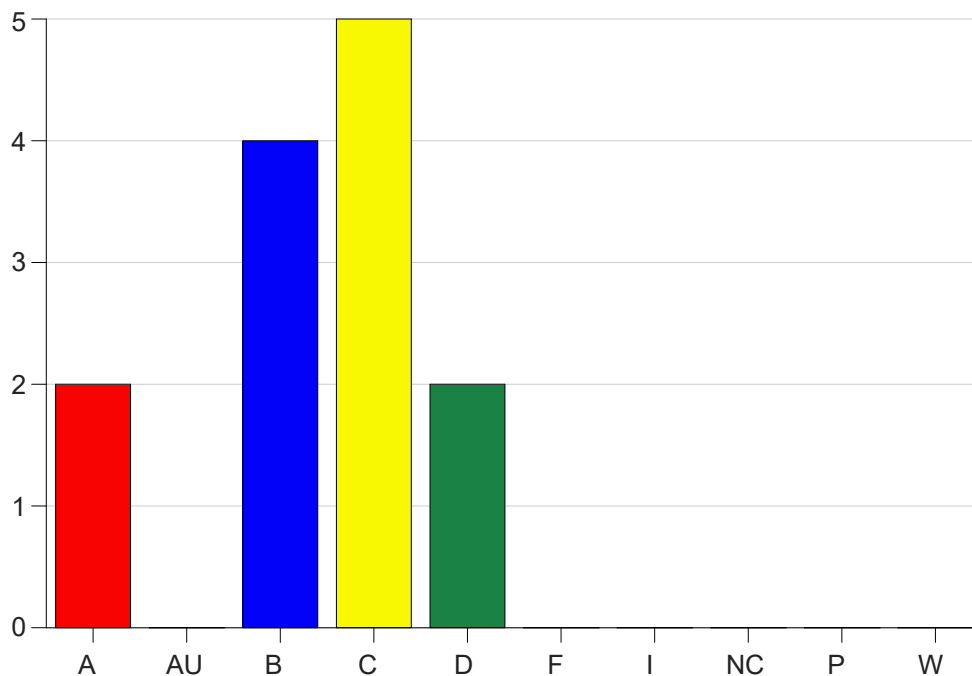

Louisiana State University Eunice

Grade Distribution by Course

2020 Fall Semester

Dec 16, 2020
4:34:17 PM

Course Work Course Number: MATH1018

Course Work Count - All		A	AU	B	C	D	F	I	NC	P	W	Total
01	Parrino,G	2	0	4	5	2	0	0	0	0	0	13
Total		2	0	4	5	2	0	0	0	0	0	13