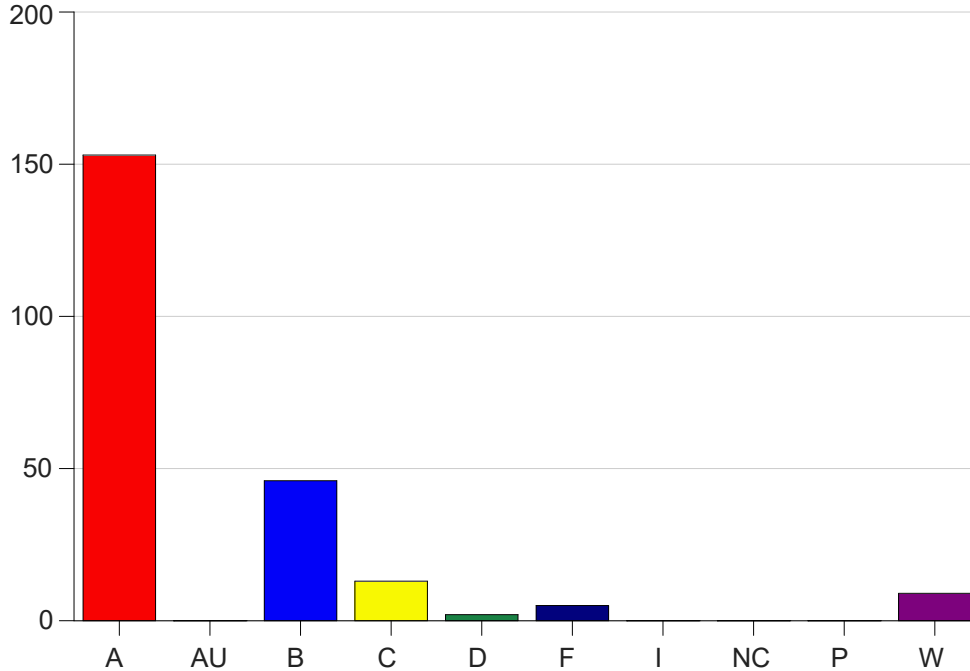

Louisiana State University Eunice

Grade Distribution by Course

2020 Fall Semester

Dec 16, 2020
4:34:17 PM

Course Work Course Number: ALLH1013

Course Work Count - All		A	AU	B	C	D	F	I	NC	P	W	Total
01	Warner,K	16	0	3	1	0	1	0	0	0	2	23
25	Sonnier,A	18	0	4	6	1	1	0	0	0	3	33
26	Sonnier,A	19	0	12	1	0	0	0	0	0	2	34
27	Warner,K	30	0	3	0	0	0	0	0	0	2	35
28	Sweet, K	20	0	9	3	0	1	0	0	0	0	33
29	Leeson, R	30	0	3	0	1	0	0	0	0	0	34
C6	Sonnier,A	20	0	12	2	0	2	0	0	0	0	36
Total		153	0	46	13	2	5	0	0	0	9	228