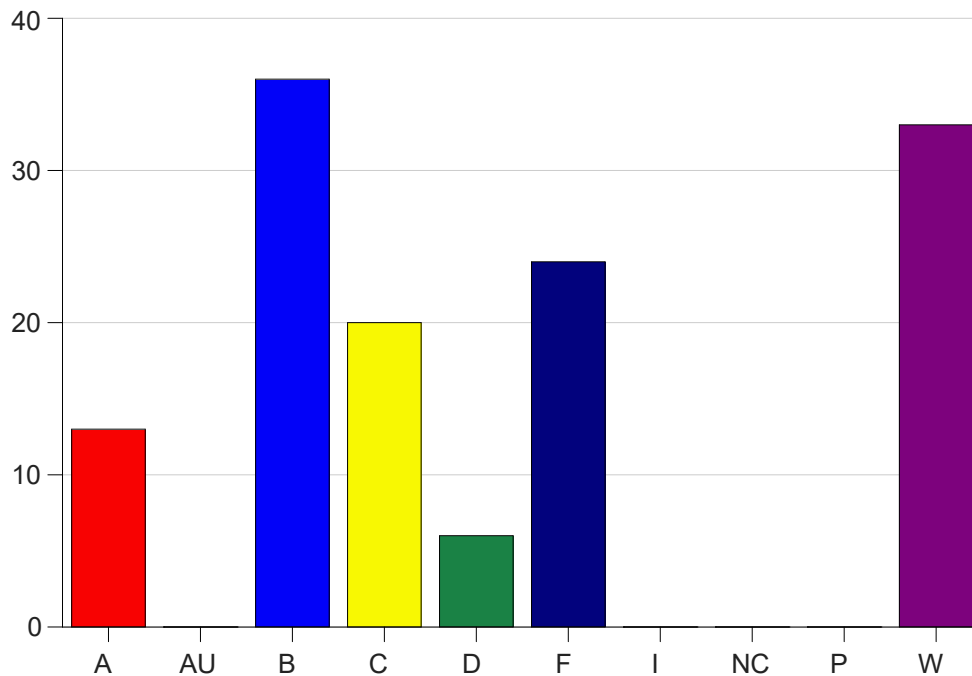

Course Work Course Number: MATH0015

Course Work Count - All		A	AU	B	C	D	F	I	NC	P	W	Total
01	Christia,R	2	0	3	4	2	3	0	0	0	3	17
25	AndrepontT	1	0	2	5	2	5	0	0	0	12	27
80	ThibodeauJ	2	0	9	6	0	5	0	0	0	6	28
81	Henry, H	0	0	5	0	0	3	0	0	0	2	10
82	ThibodeauJ	1	0	4	4	1	5	0	0	0	5	20
86	Fowler,P	0	0	1	0	0	0	0	0	0	0	1
C6	Jean, J	6	0	7	1	1	0	0	0	0	3	18
C7	AndrepontT	1	0	5	0	0	3	0	0	0	2	11
Total		13	0	36	20	6	24	0	0	0	33	132