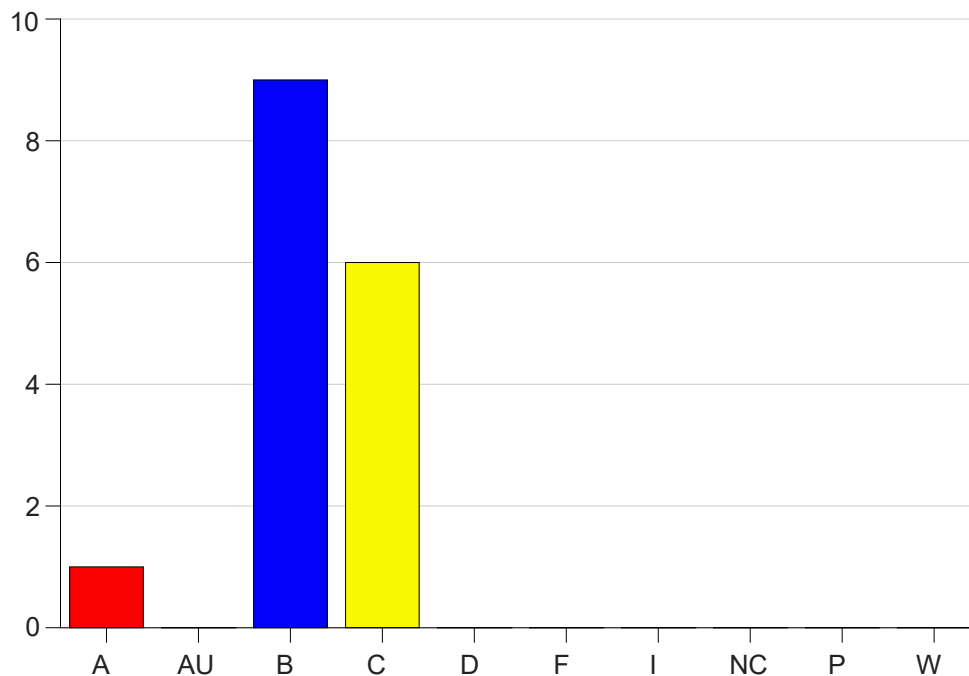

Louisiana State University Eunice

Grade Distribution by Course

2020 Fall Semester

Dec 16, 2020
4:34:17 PM

Course Work Course Number: SURT1001

Course Work Count - All		A	AU	B	C	D	F	I	NC	P	W	Total
C1	Guillory,K	1	0	9	6	0	0	0	0	0	0	16
Total		1	0	9	6	0	0	0	0	0	0	16