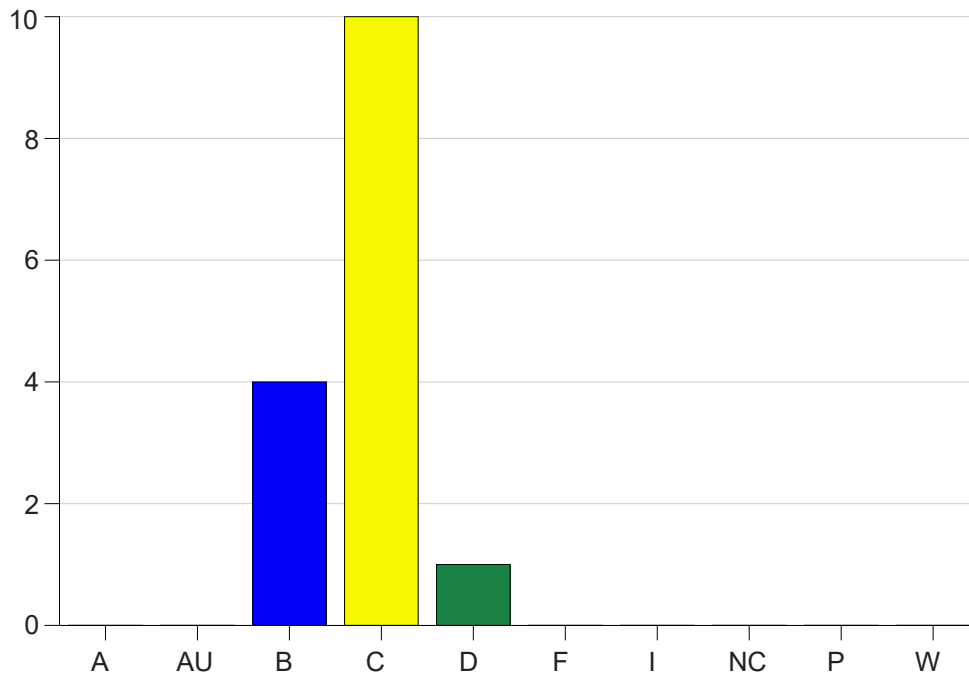

Louisiana State University Eunice

Grade Distribution by Course

2020 Fall Semester

Dec 16, 2020
4:34:17 PM

Course Work Course Number: RC 2014

Course Work Count - All		A	AU	B	C	D	F	I	NC	P	W	Total
91	Asbury,D	0	0	2	4	0	0	0	0	0	0	6
92	Wyble,M	0	0	1	3	0	0	0	0	0	0	4
93	Warner,K	0	0	1	3	1	0	0	0	0	0	5
Total		0	0	4	10	1	0	0	0	0	0	15