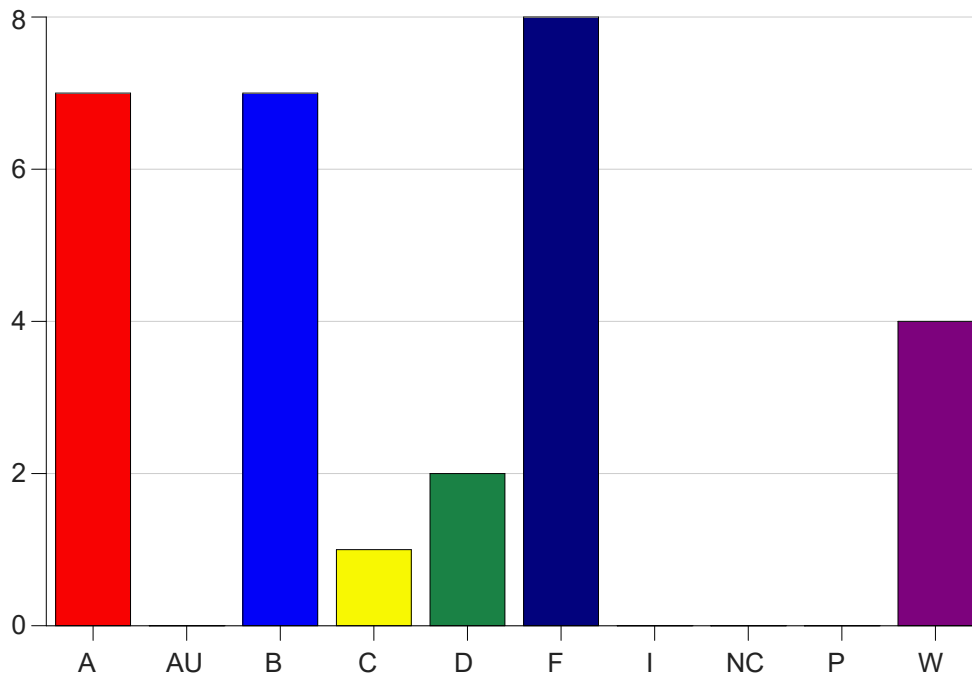

Louisiana State University Eunice

Grade Distribution by Course

2020 Fall Semester

Dec 16, 2020
4:34:17 PM

Course Work Course Number: THTR1020

Course Work Count - All		A	AU	B	C	D	F	I	NC	P	W	Total
C6	Alleman,M	7	0	7	1	2	8	0	0	0	4	29
Total		7	0	7	1	2	8	0	0	0	4	29