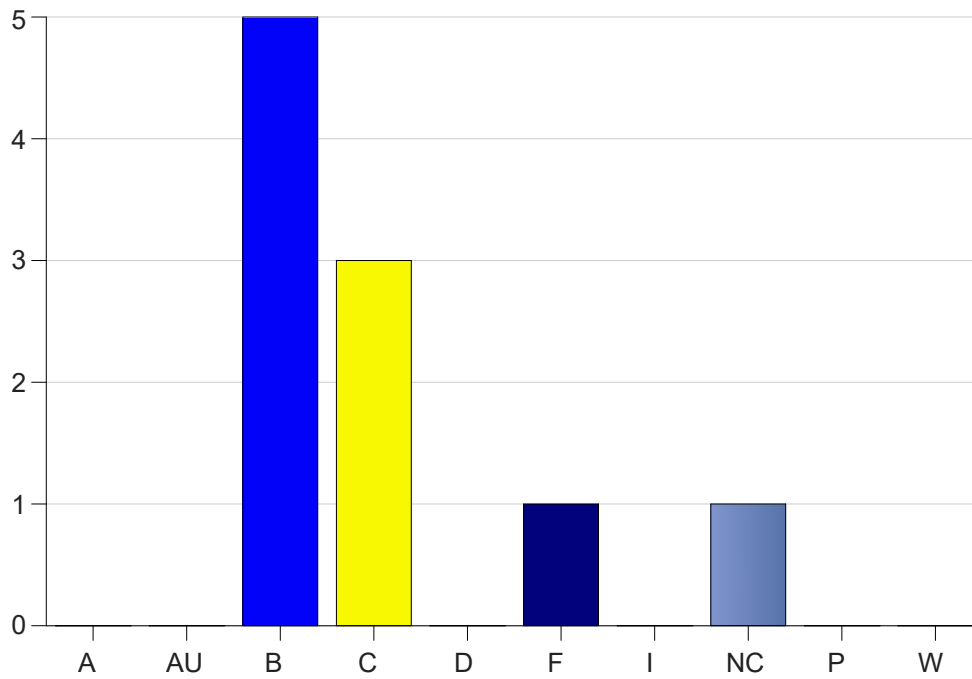

Louisiana State University Eunice

Grade Distribution by Course

2020 Fall Semester

Dec 16, 2020
4:34:17 PM

Course Work Course Number: NURS2352

Course Work Count - All		A	AU	B	C	D	F	I	NC	P	W	Total
25	Brand, C	0	0	5	3	0	1	0	1	0	0	10
Total		0	0	5	3	0	1	0	1	0	0	10