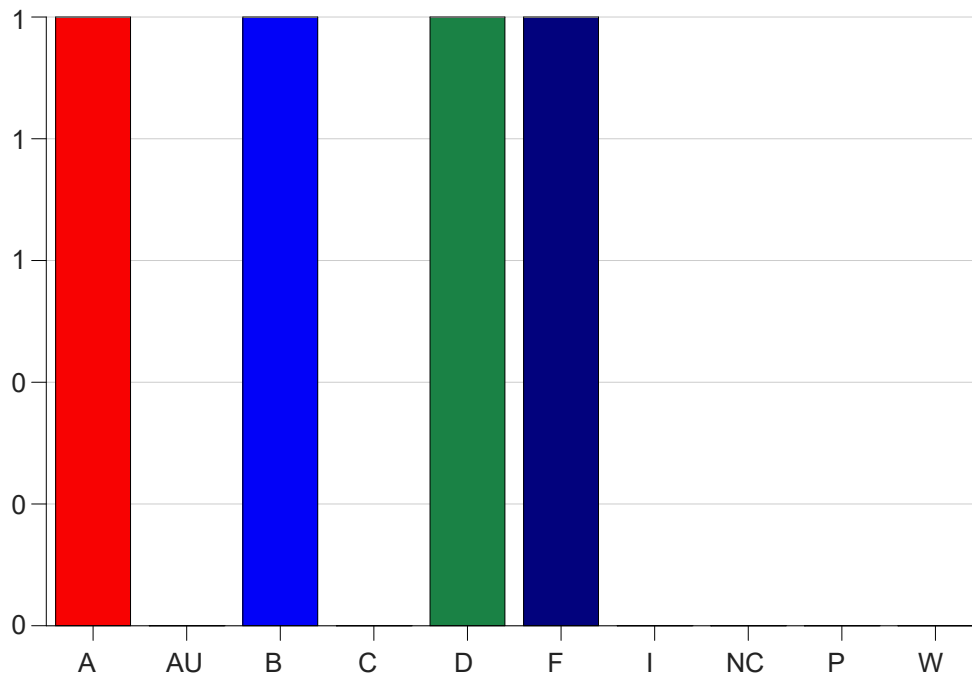

Louisiana State University Eunice

Grade Distribution by Course

2020 Fall Semester

Dec 16, 2020
4:34:17 PM

Course Work Course Number: CSC 2320

Course Work Count - All		A	AU	B	C	D	F	I	NC	P	W	Total
25	Burkes, C	1	0	1	0	1	1	0	0	0	0	4
Total		1	0	1	0	1	1	0	0	0	0	4