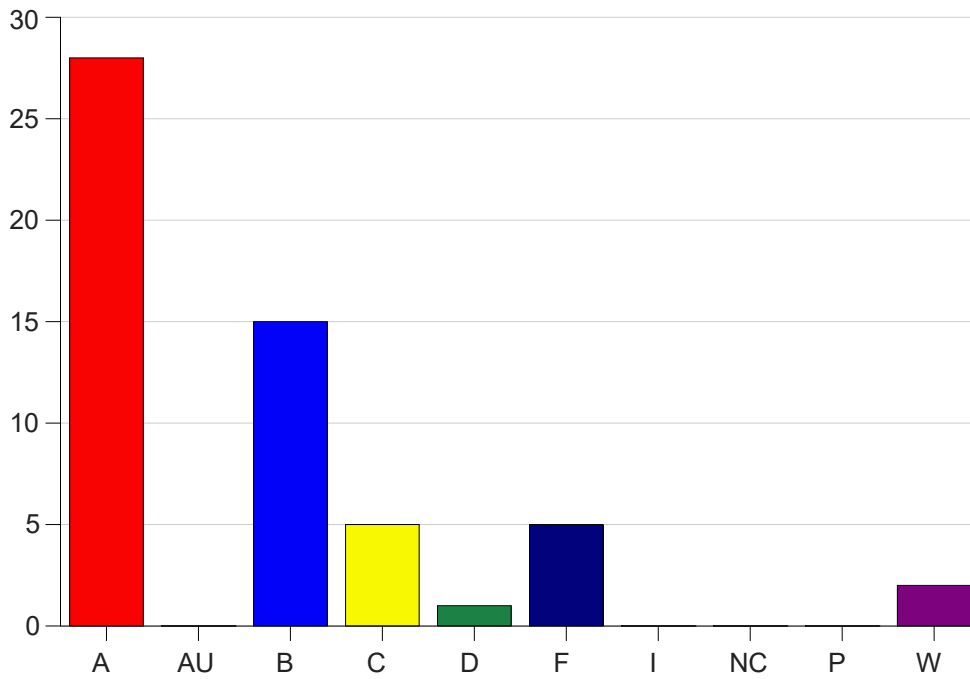

Louisiana State University Eunice

Grade Distribution by Course

2020 Fall Semester

Dec 16, 2020
4:34:17 PM

Course Work Course Number: ALLH1023

Course Work Count - All		A	AU	B	C	D	F	I	NC	P	W	Total
25	Asbury,D	15	0	6	3	1	2	0	0	0	2	29
26	Asbury,D	13	0	9	2	0	3	0	0	0	0	27
Total		28	0	15	5	1	5	0	0	0	2	56