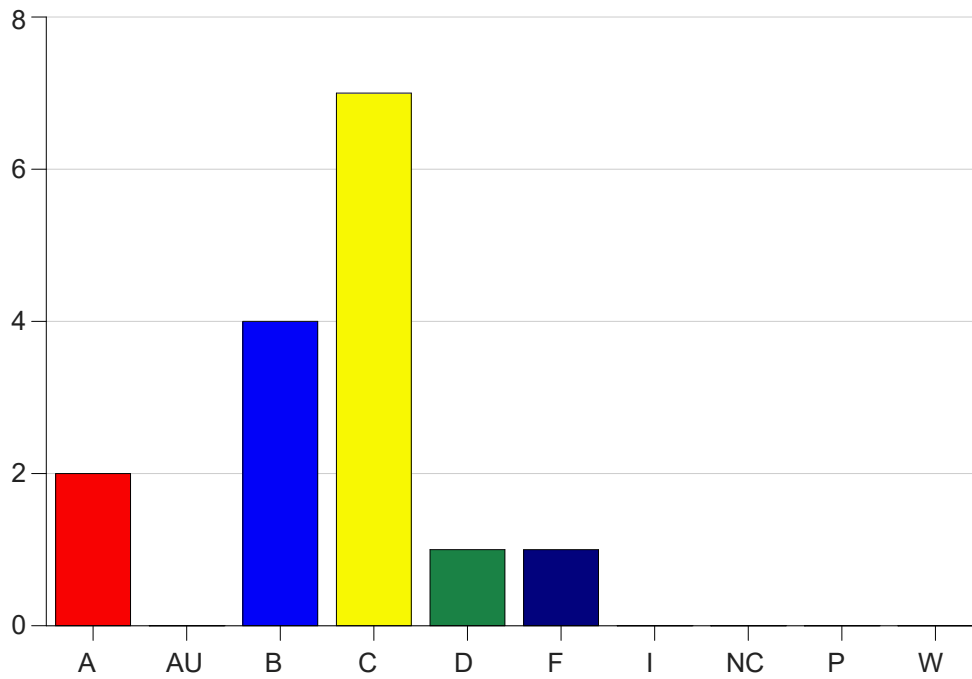

Louisiana State University Eunice

Grade Distribution by Course

2020 Fall Semester

Dec 16, 2020
4:34:17 PM

Course Work Course Number: RC 2012

Course Work Count - All		A	AU	B	C	D	F	I	NC	P	W	Total
01	Warner,K	2	0	4	7	1	1	0	0	0	0	15
Total		2	0	4	7	1	1	0	0	0	0	15