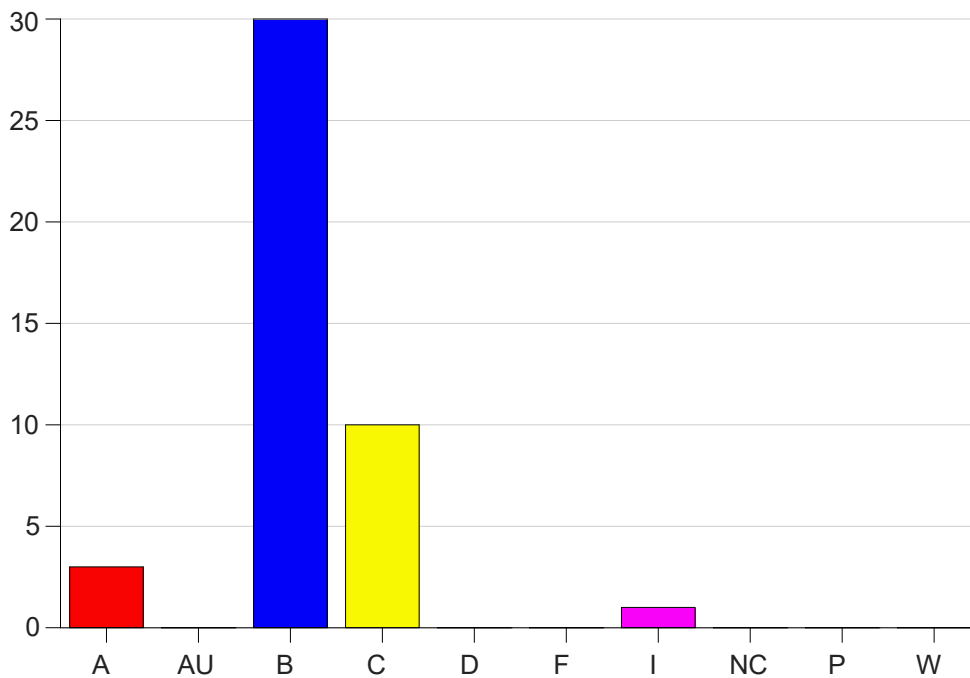

Louisiana State University Eunice

Grade Distribution by Course

2020 Fall Semester

Dec 16, 2020
4:34:17 PM

Course Work Course Number: NURS2430

Course Work Count - All		A	AU	B	C	D	F	I	NC	P	W	Total
01	Moore, B	3	0	30	10	0	0	1	0	0	0	44
Total		3	0	30	10	0	0	1	0	0	0	44