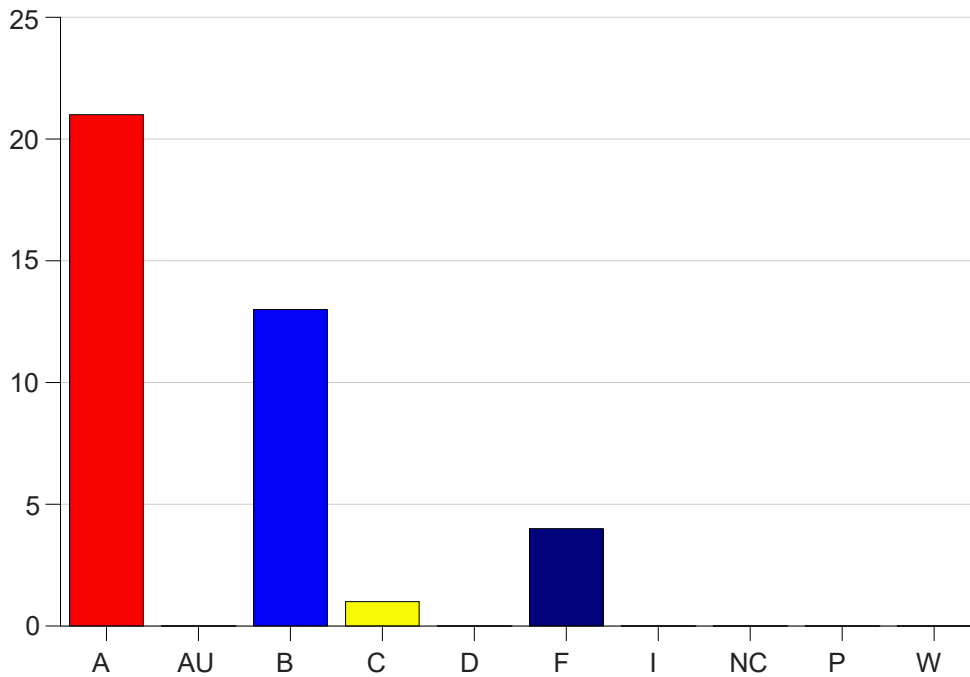

Louisiana State University Eunice

Grade Distribution by Course

2020 Fall Semester

Dec 16, 2020
4:34:17 PM

Course Work Course Number: ALLH1025

Course Work Count - All		A	AU	B	C	D	F	I	NC	P	W	Total
25	Asbury,D	12	0	10	1	0	3	0	0	0	0	26
26	Asbury,D	9	0	3	0	0	1	0	0	0	0	13
Total		21	0	13	1	0	4	0	0	0	0	39