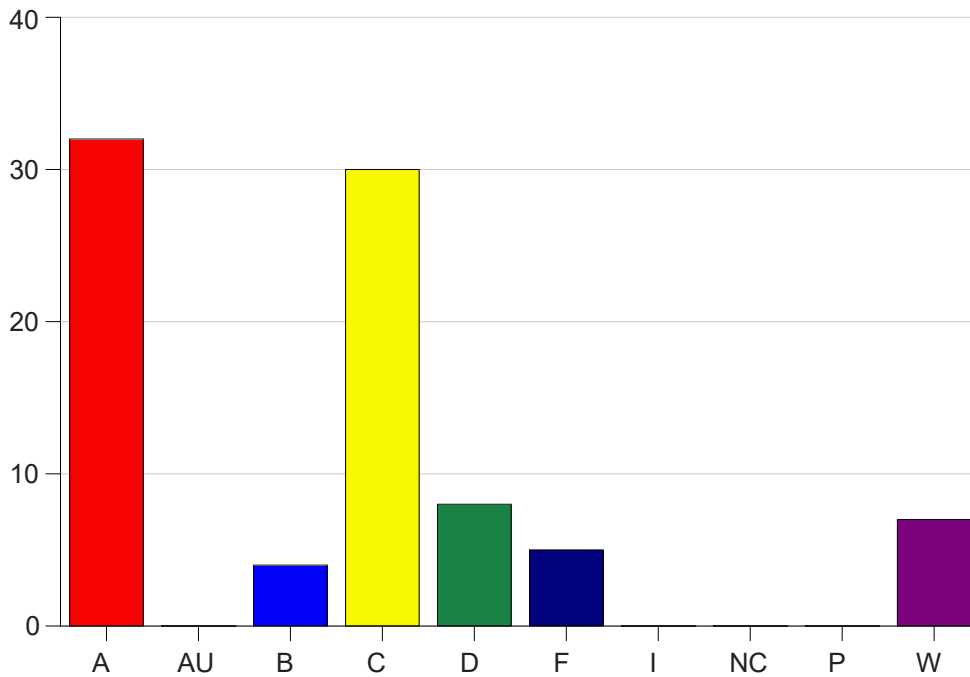

Louisiana State University Eunice

Grade Distribution by Course

2020 Fall Semester

Dec 16, 2020
4:34:17 PM

Course Work Course Number: HIST2071

Course Work Count - All		A	AU	B	C	D	F	I	NC	P	W	Total
01	Baltakis,A	1	0	2	28	6	5	0	0	0	6	48
25	Sellers,W	31	0	2	2	2	0	0	0	0	1	38
Total		32	0	4	30	8	5	0	0	0	7	86