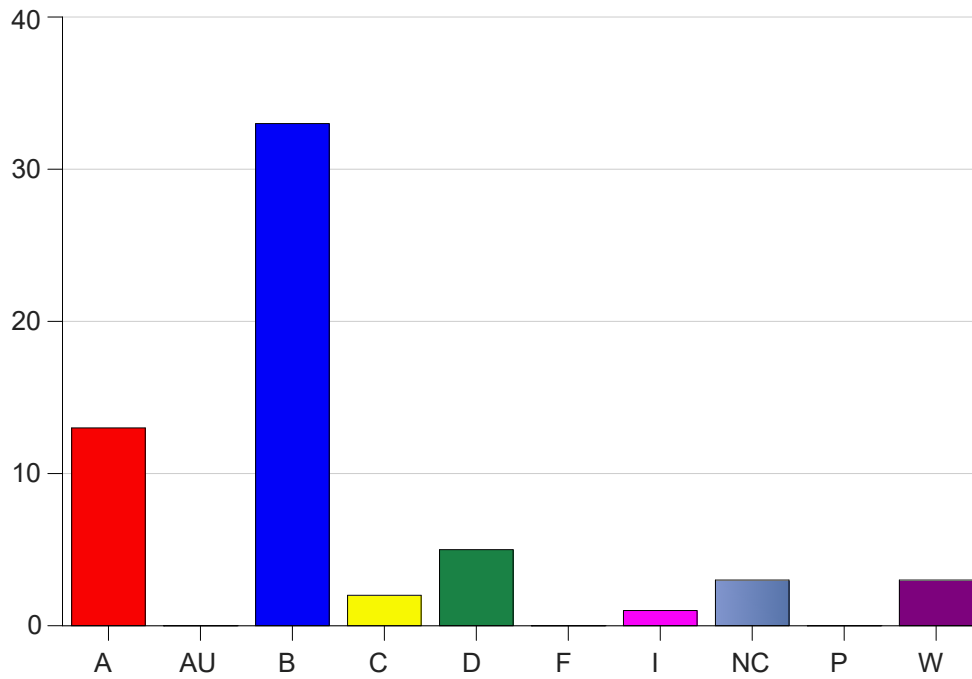

Louisiana State University Eunice

Grade Distribution by Course

2020 Fall Semester

Dec 16, 2020
4:34:17 PM

Course Work Course Number: NURS1130

Course Work Count - All		A	AU	B	C	D	F	I	NC	P	W	Total
01	Didier, B.	13	0	33	2	5	0	1	3	0	3	60
Total		13	0	33	2	5	0	1	3	0	3	60