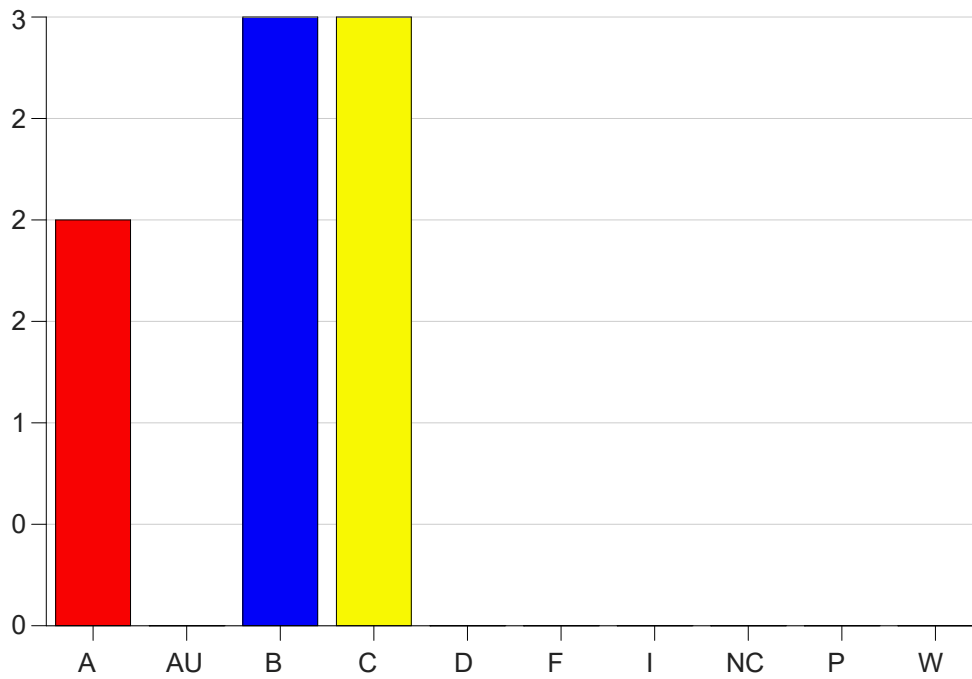

Louisiana State University Eunice

Grade Distribution by Course

2020 Fall Semester

Dec 16, 2020
4:34:17 PM

Course Work Course Number: DMS 1010

Course Work Count - All		A	AU	B	C	D	F	I	NC	P	W	Total
91	Leger,K	2	0	3	3	0	0	0	0	0	0	8
Total		2	0	3	3	0	0	0	0	0	0	8