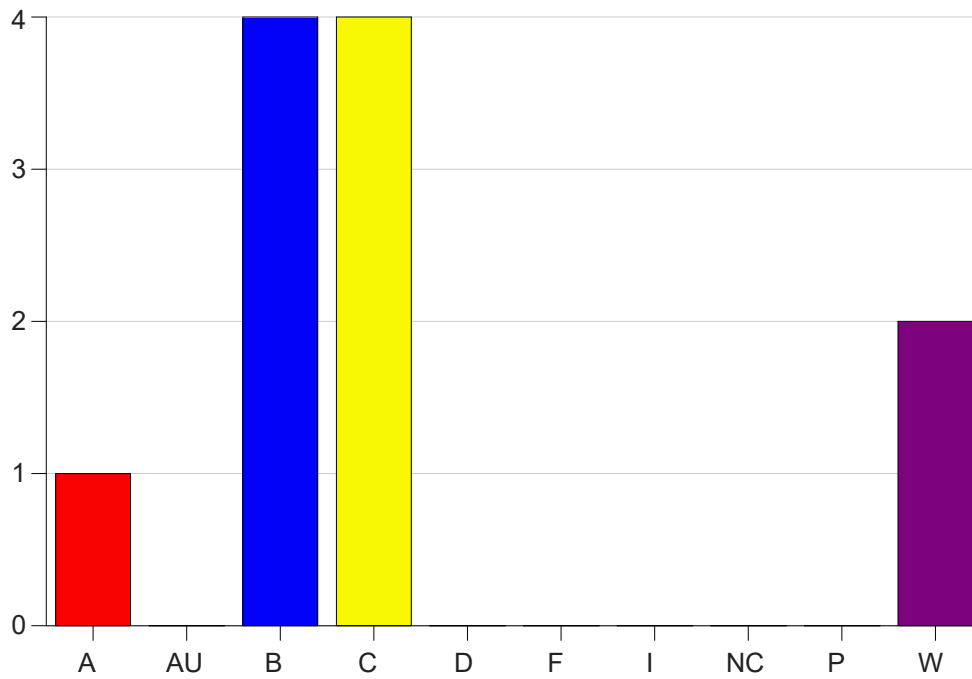

Louisiana State University Eunice

Grade Distribution by Course

2020 Fall Semester

Dec 16, 2020
4:34:17 PM

Course Work Course Number: ENGL2002

Course Work Count - All		A	AU	B	C	D	F	I	NC	P	W	Total
L1	Meche,J	1	0	4	4	0	0	0	0	0	2	11
Total		1	0	4	4	0	0	0	0	0	2	11