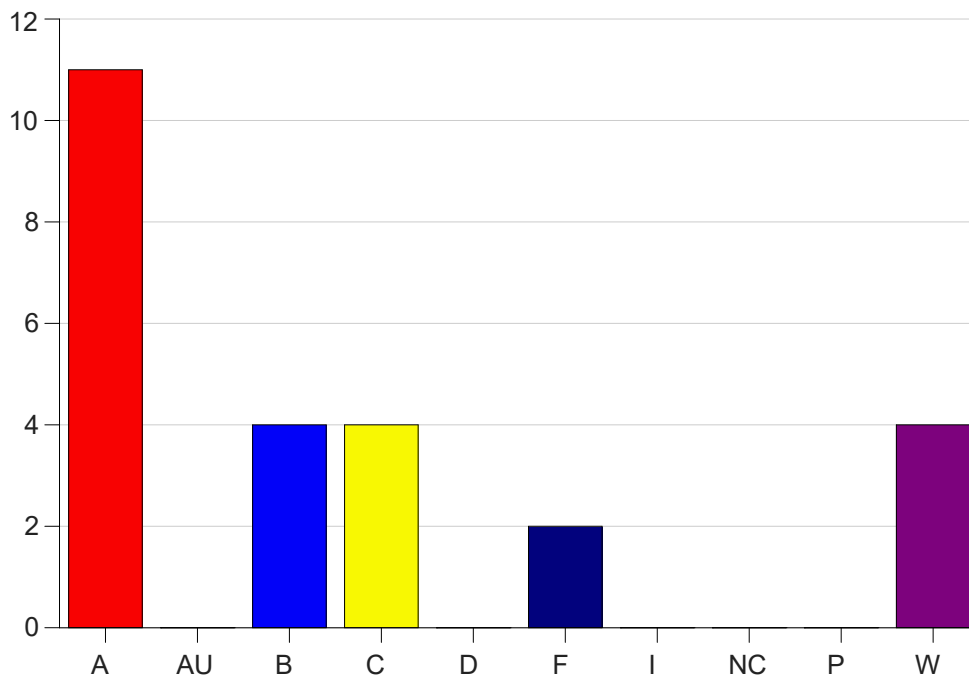

Louisiana State University Eunice

Grade Distribution by Course

2020 Fall Semester

Dec 16, 2020
4:34:17 PM

Course Work Course Number: PHSC1001

Course Work Count - All		A	AU	B	C	D	F	I	NC	P	W	Total
01	Zandipou,H	5	0	2	1	0	6	0	0	0	20	34
Total		5	0	2	1	0	6	0	0	0	20	34