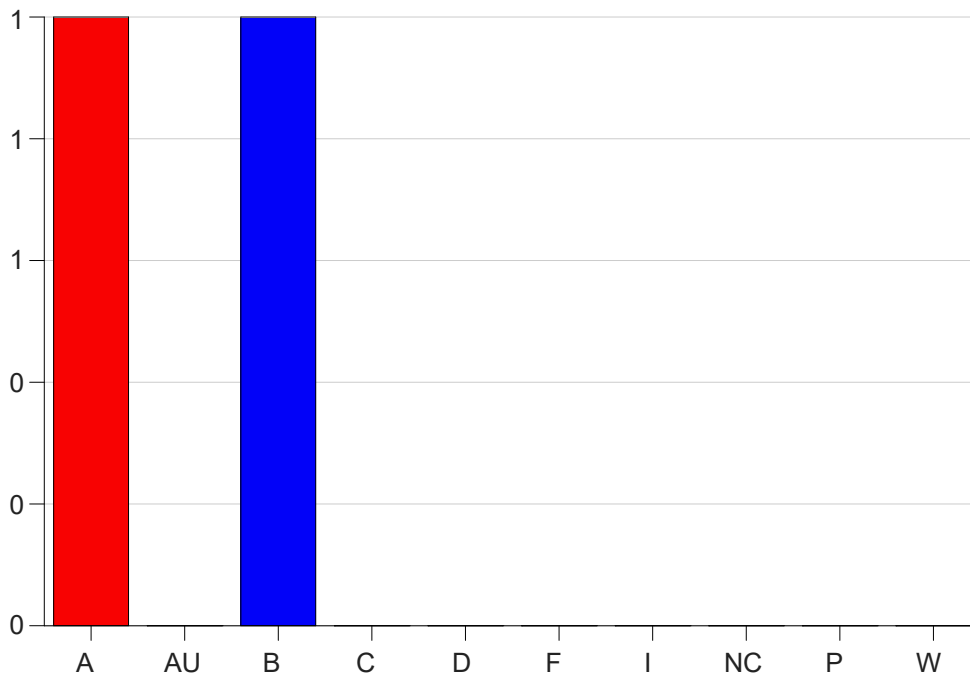

Louisiana State University Eunice

Grade Distribution by Course

2020 Fall Semester

Dec 16, 2020
4:34:17 PM

Course Work Course Number: ART 1848

Course Work Count - All		A	AU	B	C	D	F	I	NC	P	W	Total
01	Guilbeau,M	1	0	1	0	0	0	0	0	0	0	2
Total		1	0	1	0	0	0	0	0	0	0	2