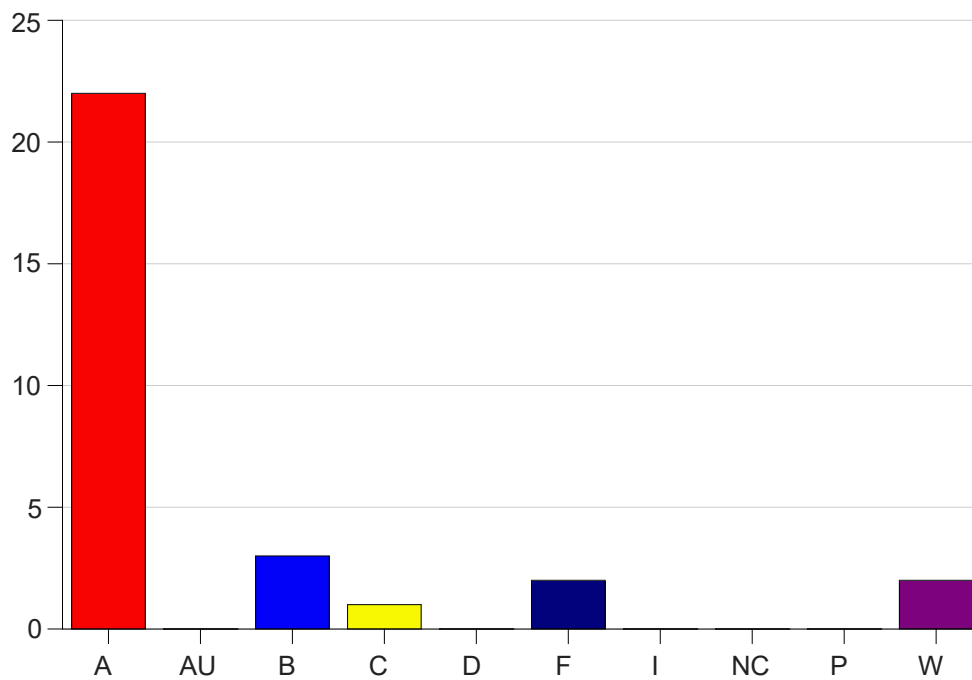

Louisiana State University Eunice

Grade Distribution by Course

2020 Fall Semester

Dec 16, 2020
4:34:17 PM

Course Work Course Number: EDCI1000

Course Work Count - All		A	AU	B	C	D	F	I	NC	P	W	Total
01	Leslie,M	2	0	2	1	0	1	0	0	0	1	7
03	Leslie,M	20	0	1	0	0	1	0	0	0	1	23
Total		22	0	3	1	0	2	0	0	0	2	30