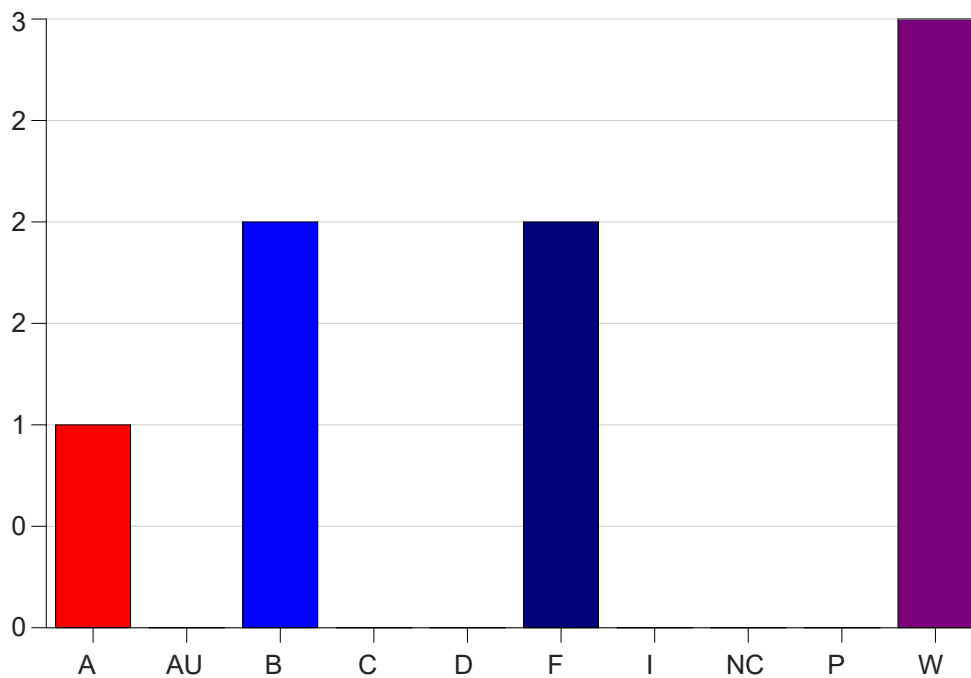

Louisiana State University Eunice

Grade Distribution by Course

2020 Fall Semester

Dec 16, 2020
4:34:17 PM

Course Work Course Number: EDCI2020

Course Work Count - All		A	AU	B	C	D	F	I	NC	P	W	Total
25	Graud,A	1	0	2	0	0	2	0	0	0	3	8
Total		1	0	2	0	0	2	0	0	0	3	8