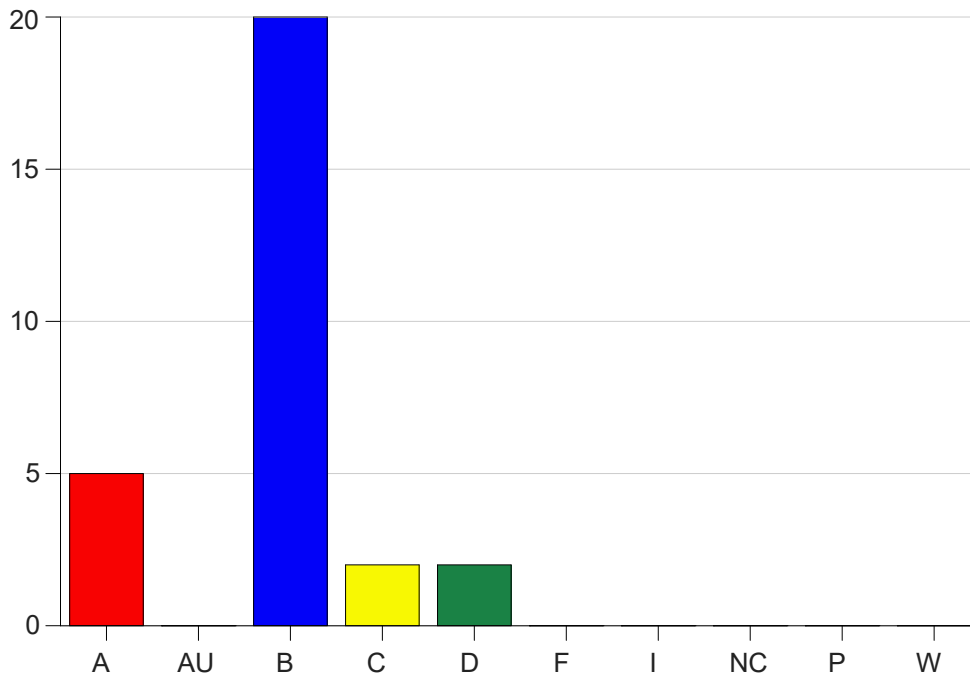

Louisiana State University Eunice

Grade Distribution by Course

2020 Fall Semester

Dec 16, 2020
4:34:17 PM

Course Work Course Number: NURS2532

Course Work Count - All		A	AU	B	C	D	F	I	NC	P	W	Total
25	LaFleur,L	5	0	20	2	2	0	0	0	0	0	29
Total		5	0	20	2	2	0	0	0	0	0	29