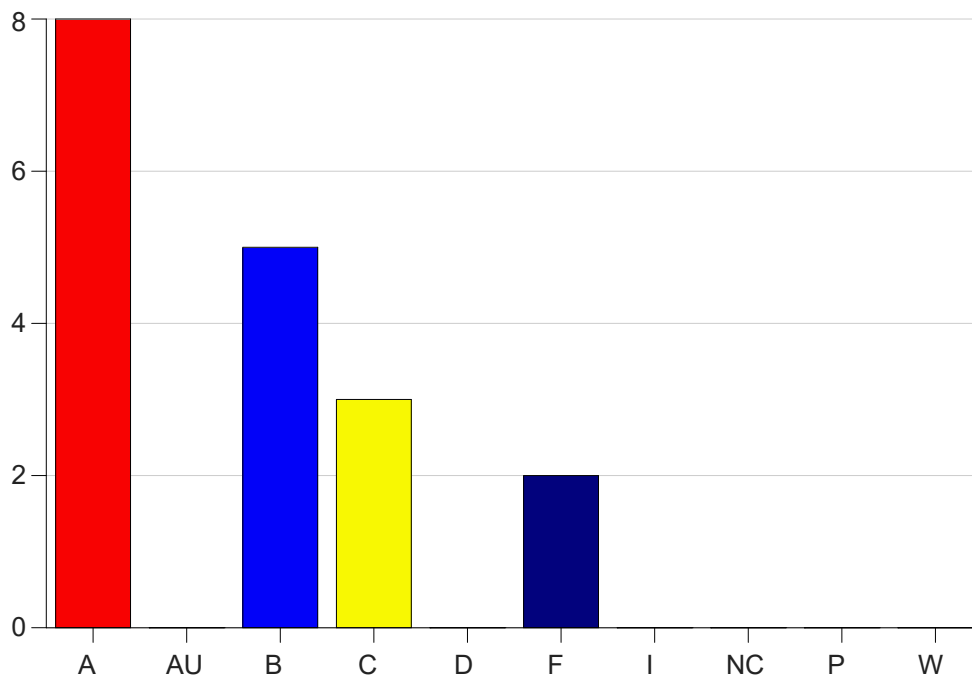

Louisiana State University Eunice

Grade Distribution by Course

2020 Fall Semester

Dec 16, 2020
4:34:17 PM

Course Work Course Number: CSC 2212

Course Work Count - All		A	AU	B	C	D	F	I	NC	P	W	Total
01	Seeder, L	8	0	5	3	0	2	0	0	0	0	18
Total		8	0	5	3	0	2	0	0	0	0	18