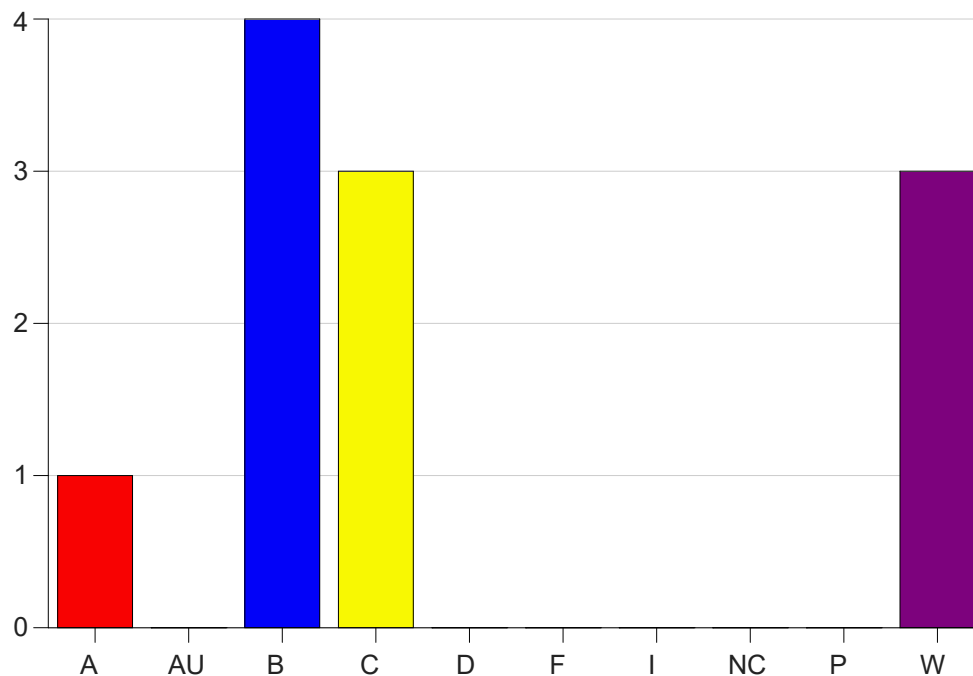

Louisiana State University Eunice

Grade Distribution by Course

2020 Fall Semester

Dec 16, 2020
4:34:17 PM

Course Work Course Number: BIOL1209

Course Work Count - All		A	AU	B	C	D	F	I	NC	P	W	Total
90	Cordes,J	1	0	4	3	0	0	0	0	0	3	11
Total		1	0	4	3	0	0	0	0	0	3	11