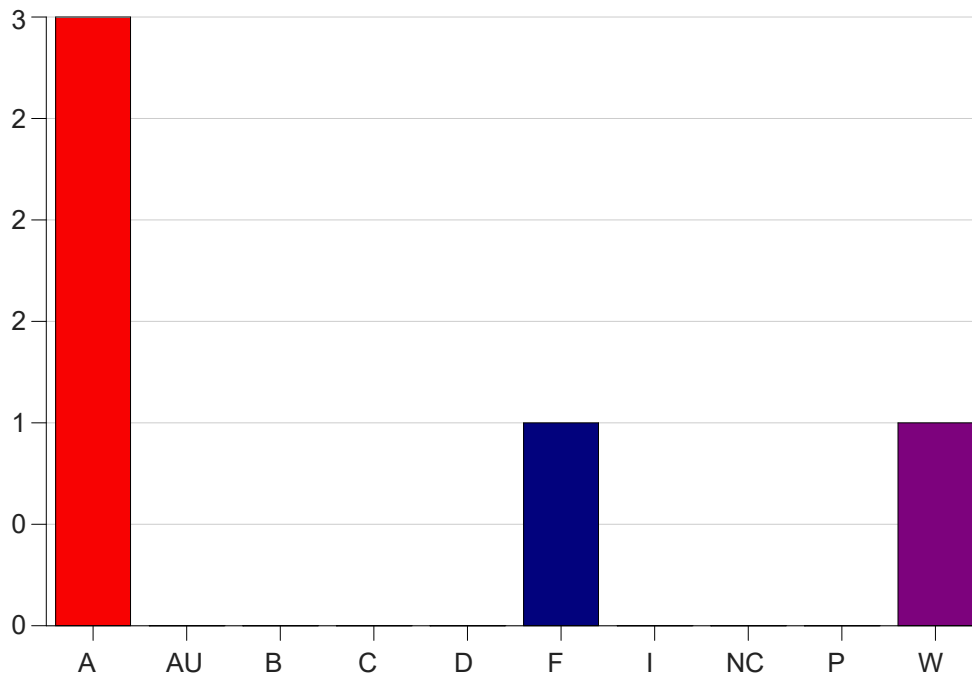

Louisiana State University Eunice

Grade Distribution by Course

2020 Fall Semester

Dec 16, 2020
4:34:17 PM

Course Work Course Number: PBSA2200

Course Work Count - All		A	AU	B	C	D	F	I	NC	P	W	Total
C6	Hally,R	3	0	0	0	0	1	0	0	0	1	5
Total		3	0	0	0	0	1	0	0	0	1	5