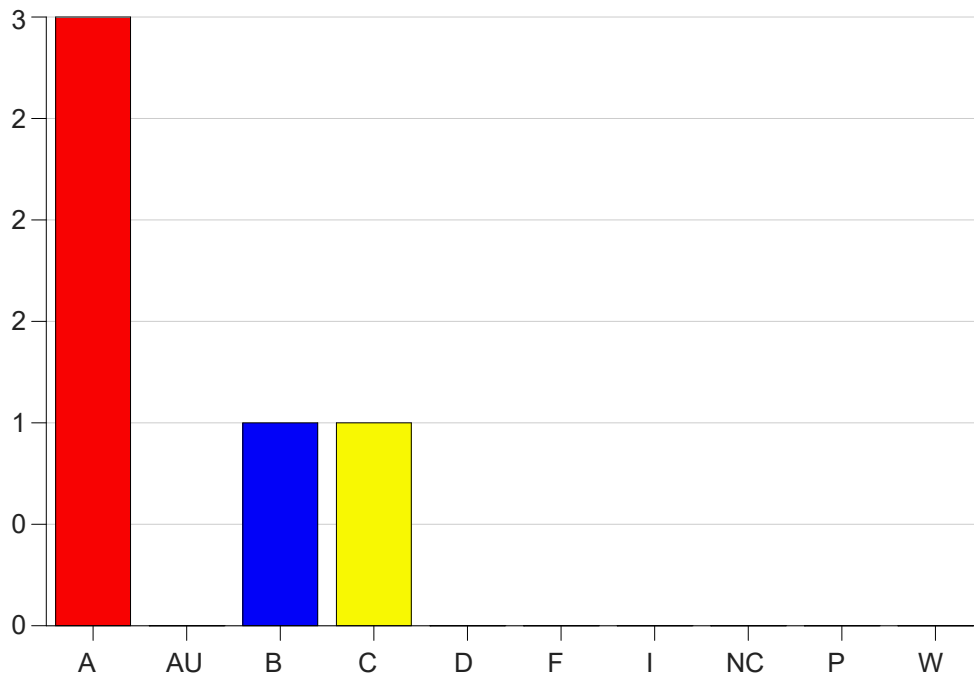

Louisiana State University Eunice

Grade Distribution by Course

2020 Fall Semester

Dec 16, 2020
4:34:17 PM

Course Work Course Number: CSC 2310

Course Work Count - All		A	AU	B	C	D	F	I	NC	P	W	Total
25	Burkes, C	3	0	1	1	0	0	0	0	0	0	5
Total		3	0	1	1	0	0	0	0	0	0	5