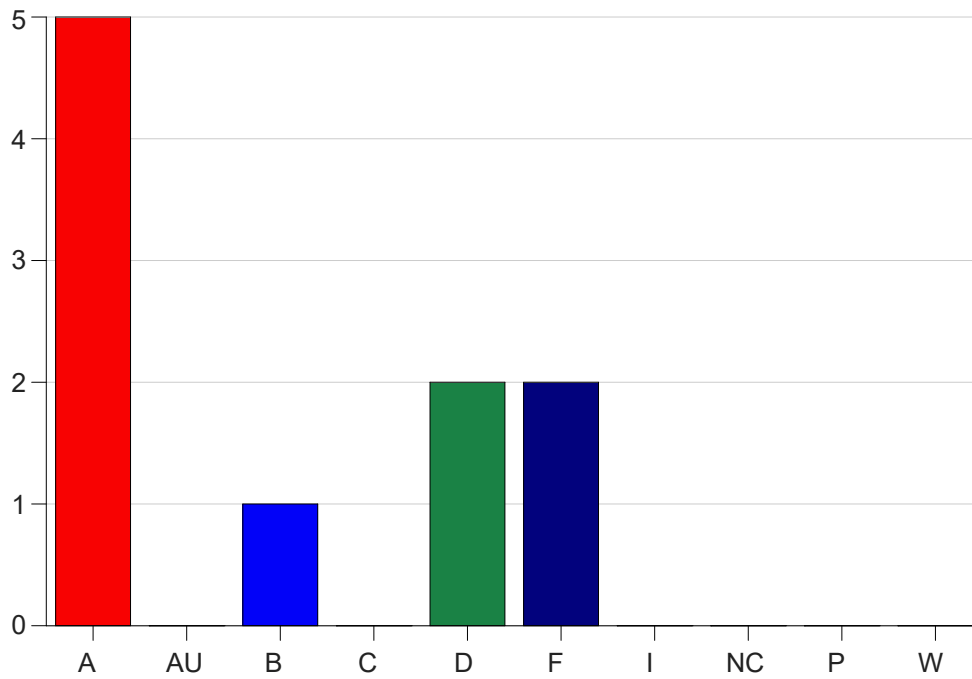

Louisiana State University Eunice

Grade Distribution by Course

2020 Fall Semester

Dec 16, 2020
4:34:17 PM

Course Work Course Number: AGRI1001

Course Work Count - All		A	AU	B	C	D	F	I	NC	P	W	Total
25	Jariel,D	5	0	1	0	2	2	0	0	0	0	10
Total		5	0	1	0	2	2	0	0	0	0	10