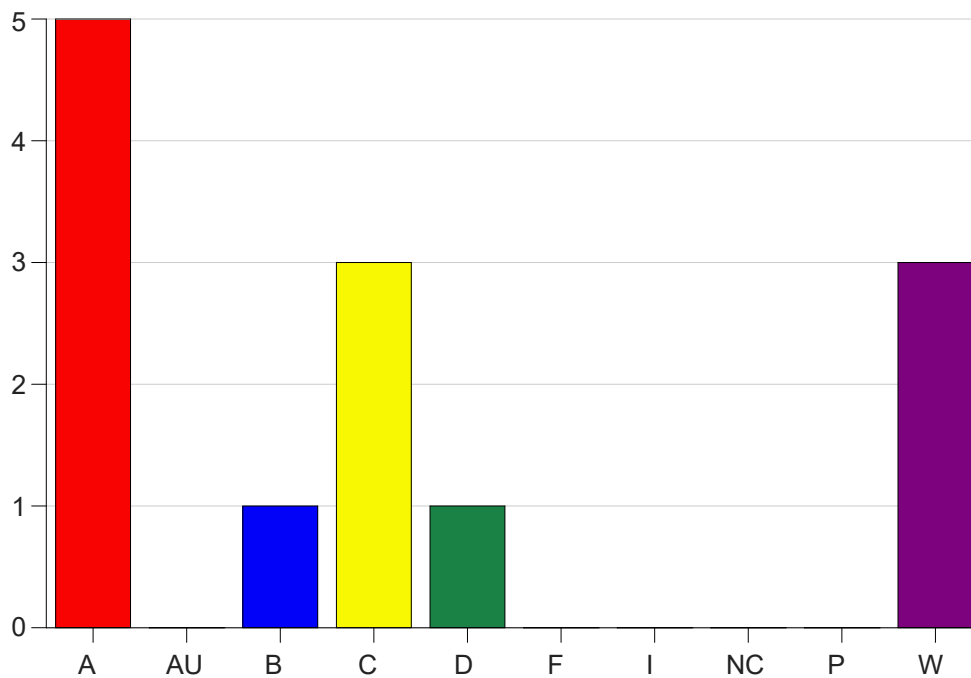

Louisiana State University Eunice

Grade Distribution by Course

2020 Fall Semester

Dec 16, 2020
4:34:17 PM

Course Work Course Number: MKTG2999

Course Work Count - All		A	AU	B	C	D	F	I	NC	P	W	Total
25	Reed, D	5	0	1	3	1	0	0	0	0	3	13
Total		5	0	1	3	1	0	0	0	0	3	13