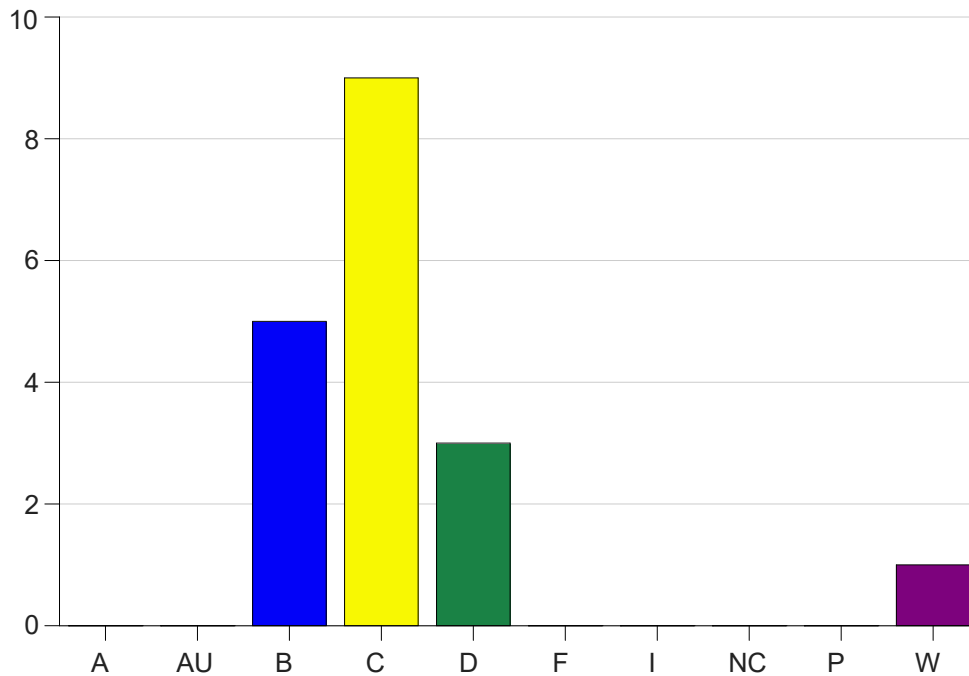

Louisiana State University Eunice

Grade Distribution by Course

2020 Fall Semester

Dec 16, 2020
4:34:17 PM

Course Work Course Number: NURS1232

Course Work Count - All		A	AU	B	C	D	F	I	NC	P	W	Total
25	Batiste,B	0	0	5	9	3	0	0	0	0	1	18
Total		0	0	5	9	3	0	0	0	0	1	18