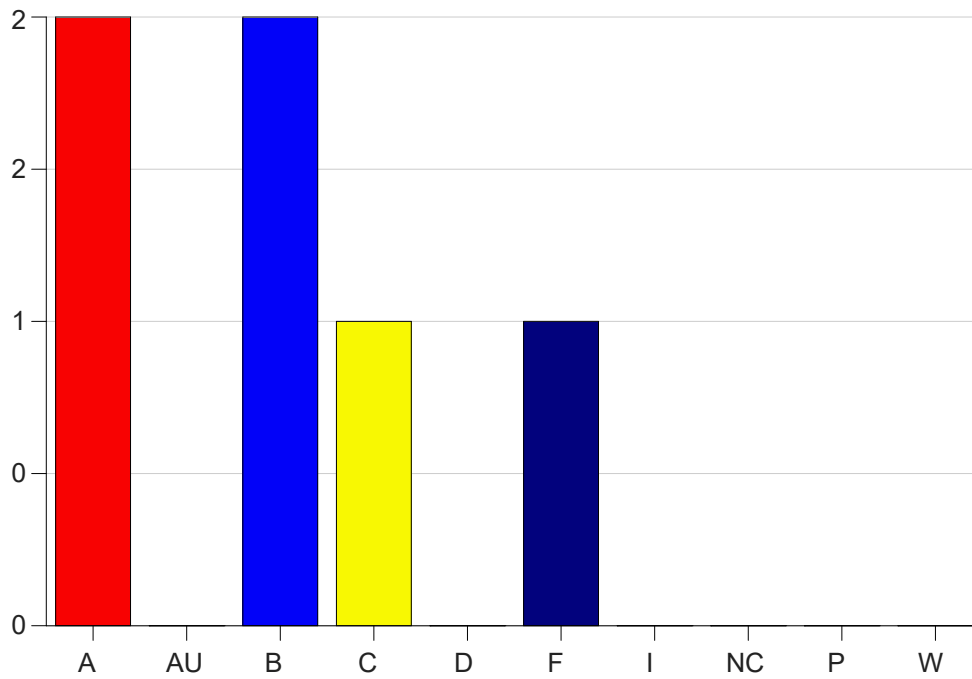

Louisiana State University Eunice

Grade Distribution by Course

2020 Fall Semester

Dec 16, 2020
4:34:17 PM

Course Work Course Number: CSC 2340

Course Work Count - All		A	AU	B	C	D	F	I	NC	P	W	Total
25	Burkes, C	2	0	2	1	0	1	0	0	0	0	6
Total		2	0	2	1	0	1	0	0	0	0	6