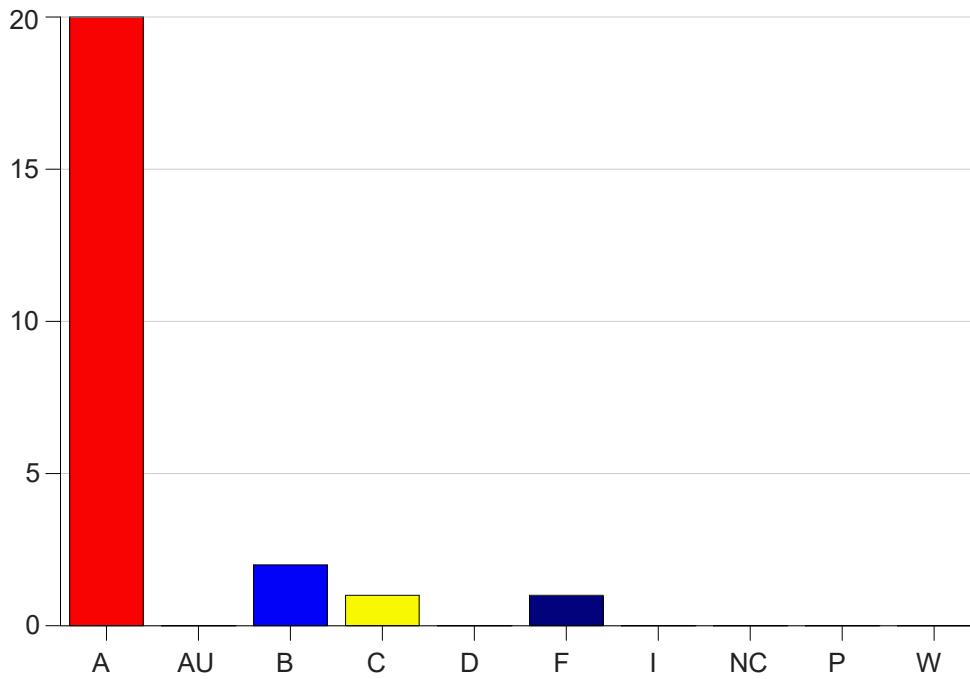

Louisiana State University Eunice

Grade Distribution by Course

2020 Fall Semester

Dec 16, 2020
4:34:17 PM

Course Work Course Number: CSC 1011

Course Work Count - All		A	AU	B	C	D	F	I	NC	P	W	Total
01	Seeder, L	20	0	2	1	0	1	0	0	0	0	24
Total		20	0	2	1	0	1	0	0	0	0	24