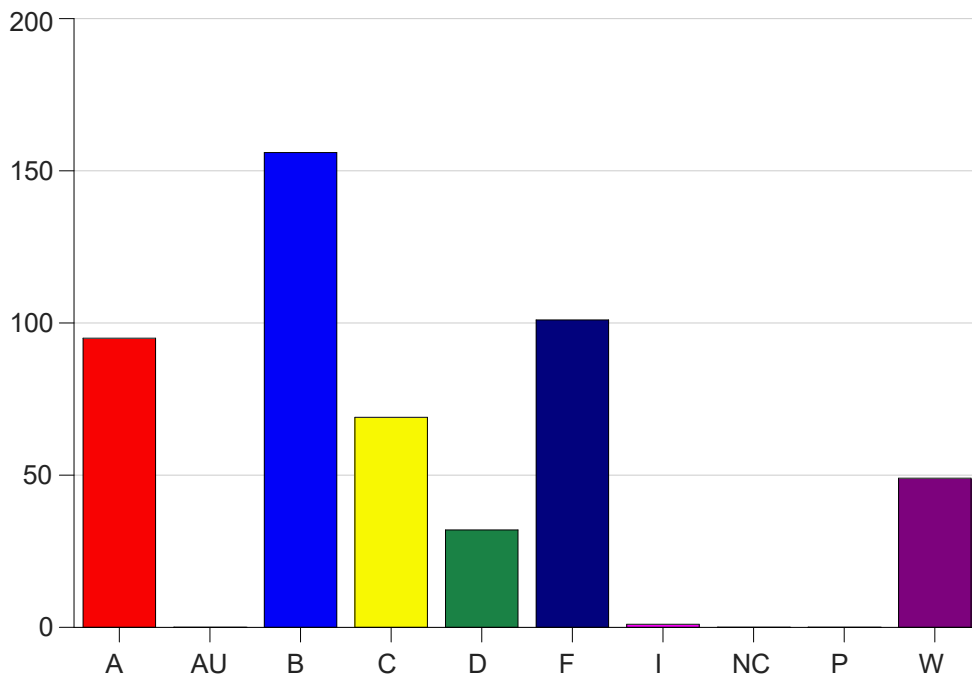

Louisiana State University Eunice

Grade Distribution by Course

2020 Fall Semester

Dec 16, 2020
4:34:17 PM

Course Work Course Number: ENGL0001

Course Work Count - All		A	AU	B	C	D	F	I	NC	P	W	Total
01	Miller, M.	6	0	12	6	0	0	0	0	0	3	27
02	Cavell, M	1	0	2	3	4	9	0	0	0	8	27
04	Street, M	1	0	15	1	1	5	0	0	0	6	29
07	Street, M	1	0	11	5	1	8	0	0	0	4	30
11	Miller, M.	7	0	12	3	0	0	0	0	0	7	29
13	Street, M	1	0	12	11	0	7	0	0	0	1	32
20	Fedor, H	8	0	13	2	2	12	0	0	0	0	37
21	Fedor, H	7	0	7	5	4	7	0	0	0	3	33
22	Spears, J	1	0	4	0	1	6	0	0	0	4	16
25	Johnson, CS	2	0	9	8	4	6	0	0	0	2	31
26	Fedor, H	8	0	11	2	4	9	0	0	0	1	35
27	Spears, J	9	0	9	7	4	6	0	0	0	1	36
28	Spears, J	7	0	8	5	4	6	0	0	0	5	35
29	Spears, J	12	0	11	3	1	6	0	0	0	1	34
A1	Brown, C	2	0	9	5	0	2	1	0	0	0	19
C6	Meche, J	2	0	0	0	0	1	0	0	0	1	4
L1	Spears, J	6	0	10	1	2	5	0	0	0	0	24
L6	Spears, J	14	0	1	2	0	6	0	0	0	2	25
Total		95	0	156	69	32	101	1	0	0	49	503

Louisiana State University Eunice

Grade Distribution by Course

2020 Fall Semester

Dec 16, 2020
4:34:17 PM