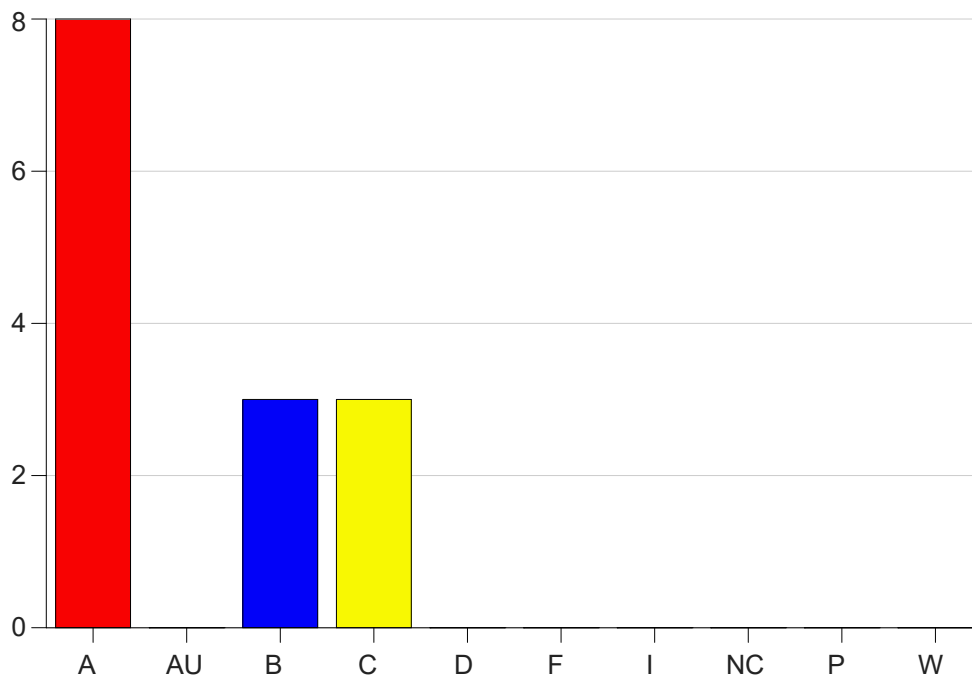

Louisiana State University Eunice

Grade Distribution by Course

2020 Fall Semester

Dec 16, 2020
4:34:17 PM

Course Work Course Number: HPRE2507

Course Work Count - All		A	AU	B	C	D	F	I	NC	P	W	Total
01	Andrus,R	8	0	3	3	0	0	0	0	0	0	14
Total		8	0	3	3	0	0	0	0	0	0	14