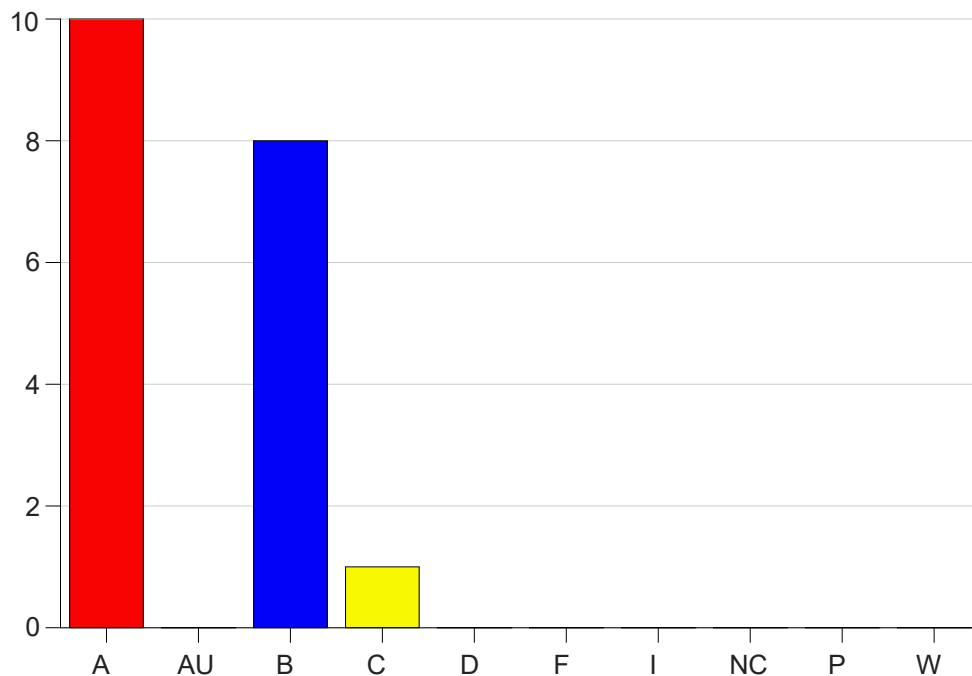

Louisiana State University Eunice

Grade Distribution by Course

2019 Fall Semester

Nov 6, 2020
11:25:32 PM

Course Work Course Number: HPRE2507

Course Work Count - All		A	AU	B	C	D	F	I	NC	P	W	Total
01	Andrus,R	10	0	8	1	0	0	0	0	0	0	19
Total		10	0	8	1	0	0	0	0	0	0	19