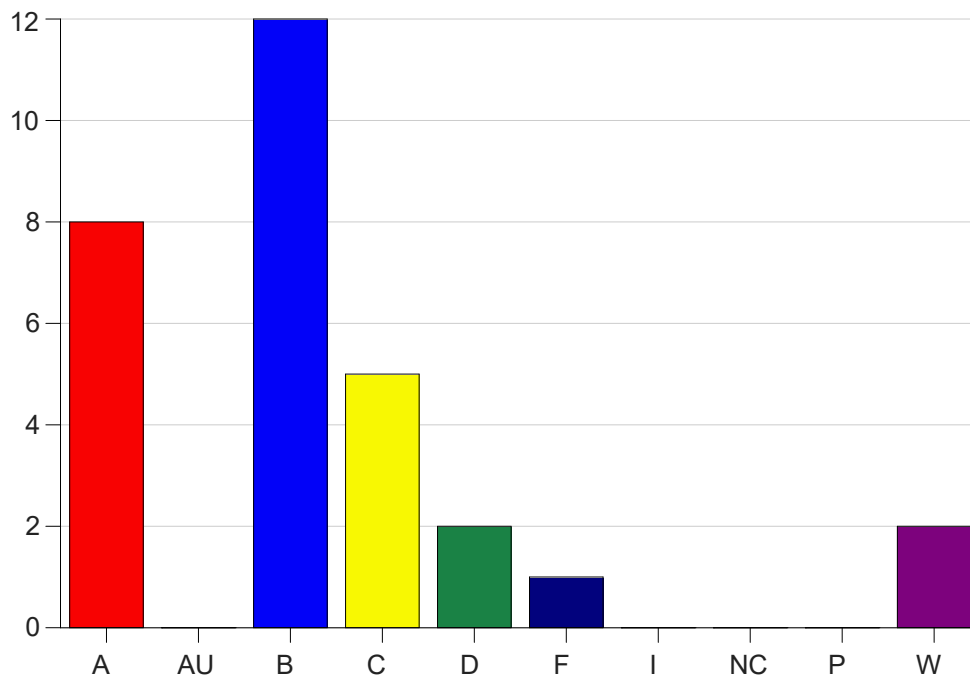

Louisiana State University Eunice

Grade Distribution by Course

2019 Fall Semester

Nov 6, 2020
11:25:32 PM

Course Work Course Number: PSYC2076

Course Work Count - All		A	AU	B	C	D	F	I	NC	P	W	Total
25	Trant,T	8	0	12	5	2	1	0	0	0	2	30
Total		8	0	12	5	2	1	0	0	0	2	30