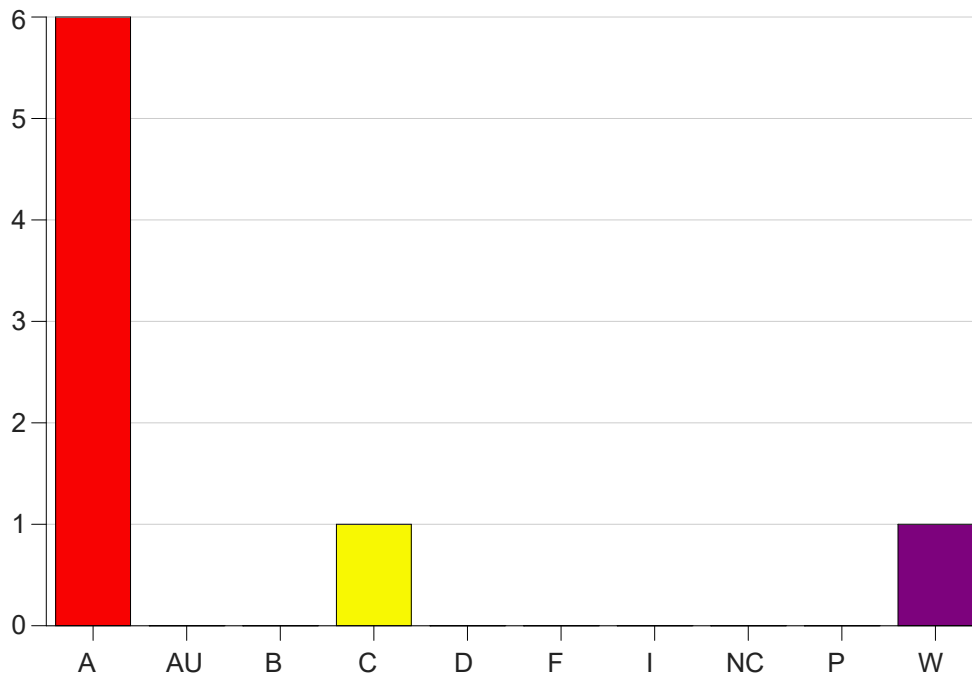

Louisiana State University Eunice

Grade Distribution by Course

2019 Fall Semester

Nov 6, 2020
11:25:32 PM

Course Work Course Number: DMS 1002

Course Work Count - All		A	AU	B	C	D	F	I	NC	P	W	Total
91	Whitney, E	6	0	0	1	0	0	0	0	0	1	8
Total		6	0	0	1	0	0	0	0	0	1	8