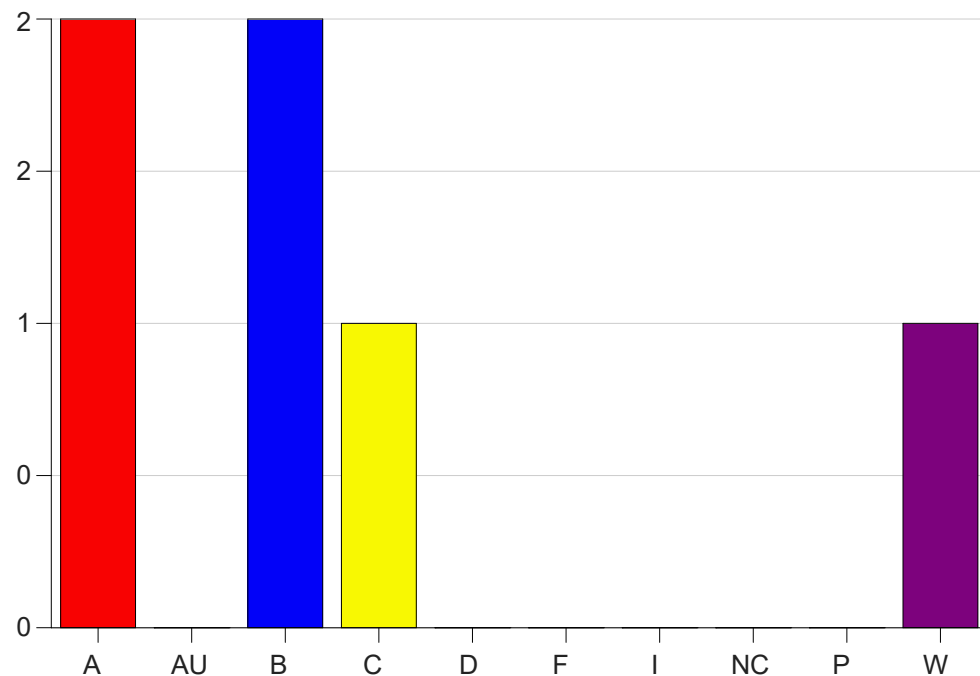

Louisiana State University Eunice

Grade Distribution by Course

2019 Fall Semester

Nov 6, 2020
11:25:32 PM

Course Work Course Number: MATH1552

Course Work Count - All		A	AU	B	C	D	F	I	NC	P	W	Total
01	Jean, J	2	0	2	1	0	0	0	0	0	1	6
Total		2	0	2	1	0	0	0	0	0	1	6