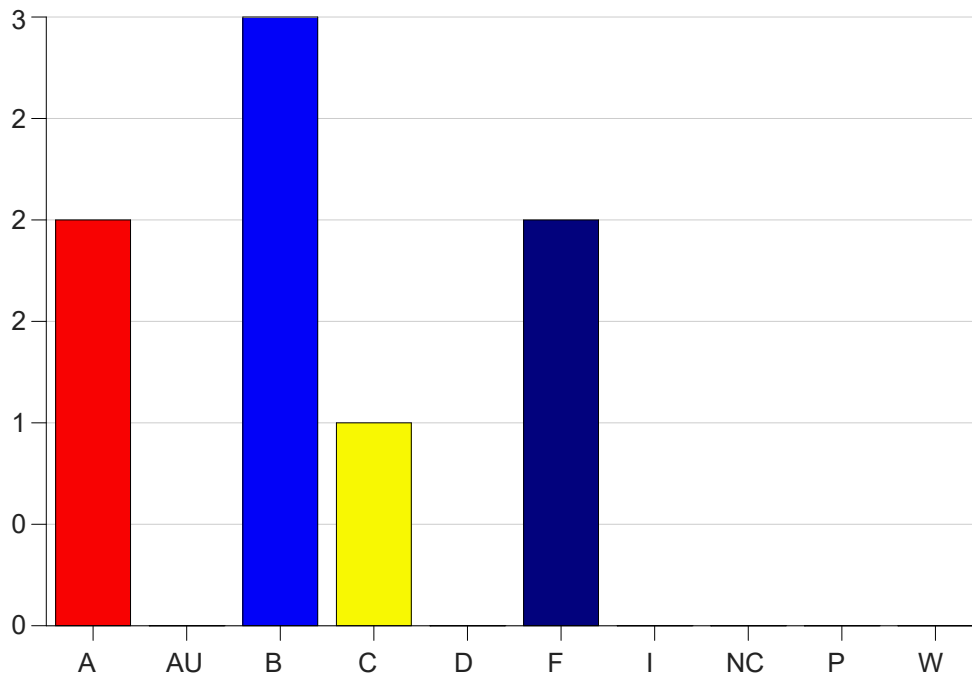

Louisiana State University Eunice

Grade Distribution by Course

2019 Fall Semester

Nov 6, 2020
11:25:32 PM

Course Work Course Number: SOCL2920

Course Work Count - All		A	AU	B	C	D	F	I	NC	P	W	Total
25	Robinson,J	2	0	3	1	0	2	0	0	0	0	8
Total		2	0	3	1	0	2	0	0	0	0	8