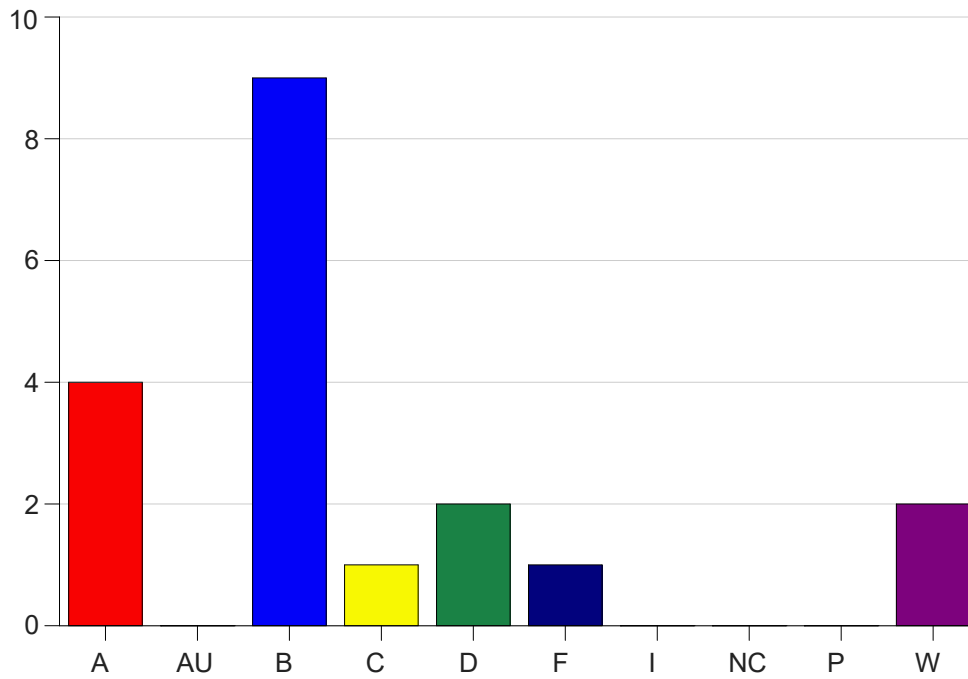

Louisiana State University Eunice

Grade Distribution by Course

2019 Fall Semester

Nov 6, 2020
11:25:32 PM

Course Work Course Number: ALLH1800

Course Work Count - All		A	AU	B	C	D	F	I	NC	P	W	Total
25	Warner,K	4	0	9	1	2	1	0	0	0	2	19
Total		4	0	9	1	2	1	0	0	0	2	19