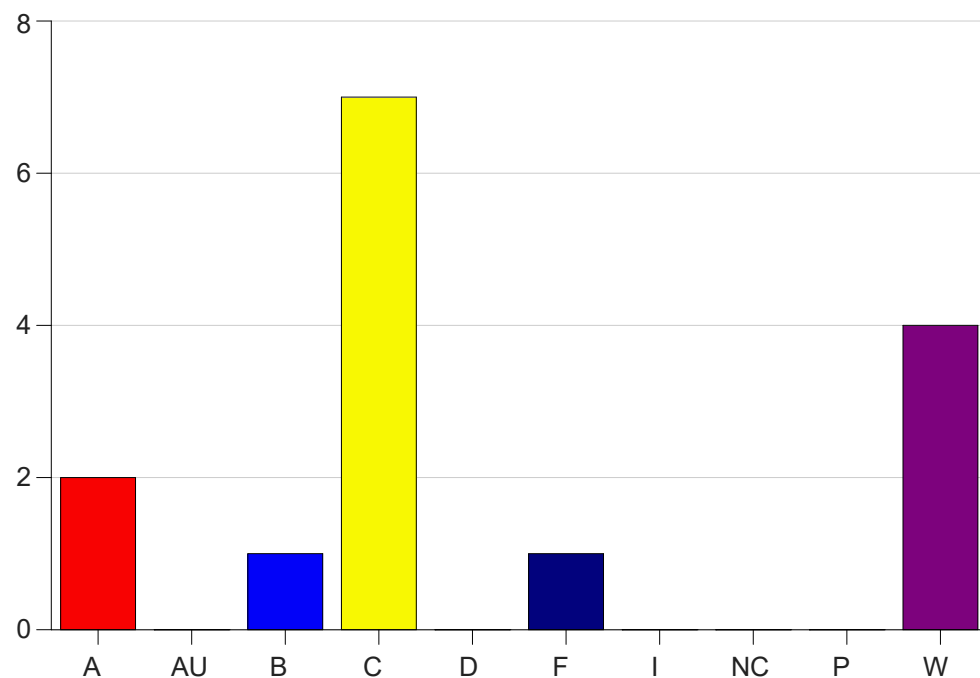

Louisiana State University Eunice

Grade Distribution by Course

2019 Fall Semester

Nov 6, 2020
11:25:32 PM

Course Work Course Number: CHEM1202

Course Work Count - All		A	AU	B	C	D	F	I	NC	P	W	Total
01	Borill, B	2	0	1	7	0	1	0	0	0	4	15
Total		2	0	1	7	0	1	0	0	0	4	15