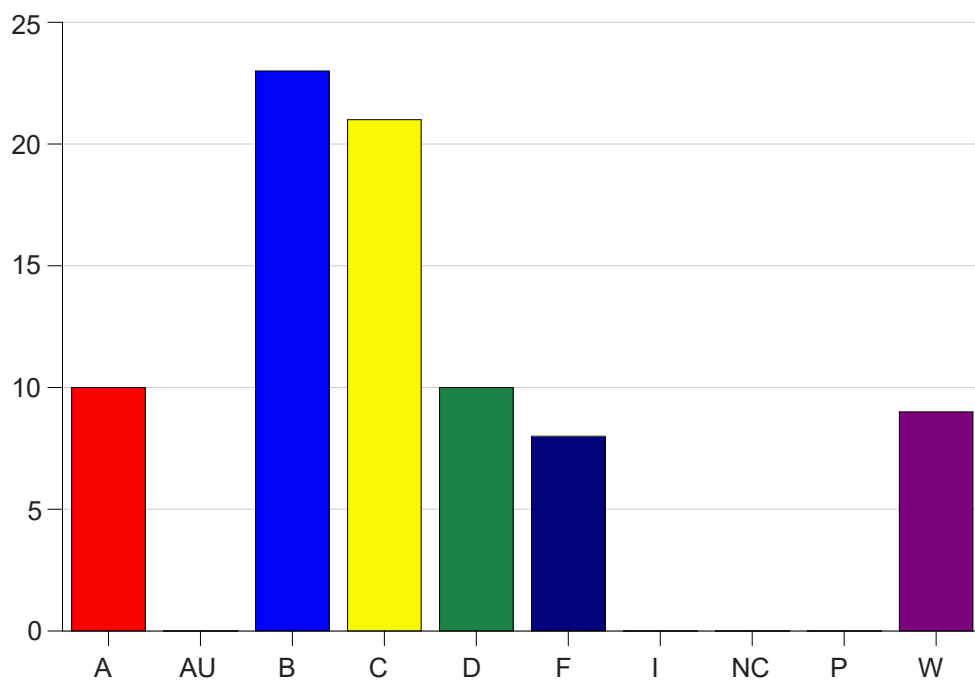

Louisiana State University Eunice

Grade Distribution by Course

2019 Fall Semester

Nov 6, 2020
11:25:32 PM

Course Work Course Number: CHEM1201

Course Work Count - All		A	AU	B	C	D	F	I	NC	P	W	Total
01	Borill, B	2	0	9	5	6	3	0	0	0	3	28
02	Borill, B	8	0	14	16	4	5	0	0	0	6	53
Total		10	0	23	21	10	8	0	0	0	9	81