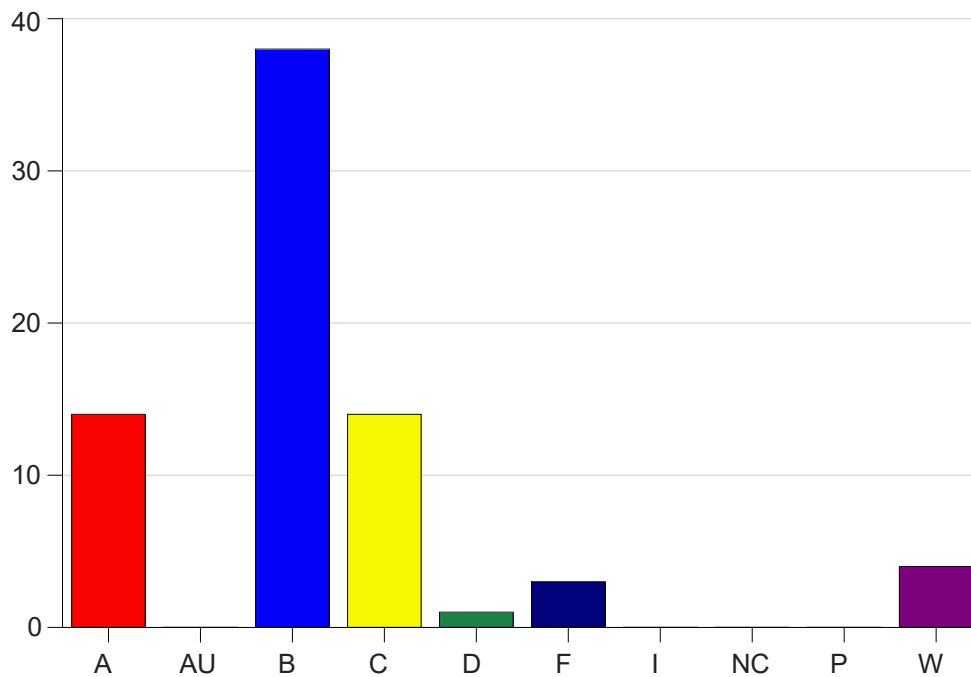

Louisiana State University Eunice

Grade Distribution by Course

2019 Fall Semester

Nov 6, 2020
11:25:32 PM

Course Work Course Number: BIOL2161

Course Work Count - All		A	AU	B	C	D	F	I	NC	P	W	Total
91	Barton, L	3	0	17	6	0	2	0	0	0	0	28
92	Barton, L	6	0	15	3	0	0	0	0	0	3	27
93	Barton, L	5	0	6	5	1	1	0	0	0	1	19
Total		14	0	38	14	1	3	0	0	0	4	74