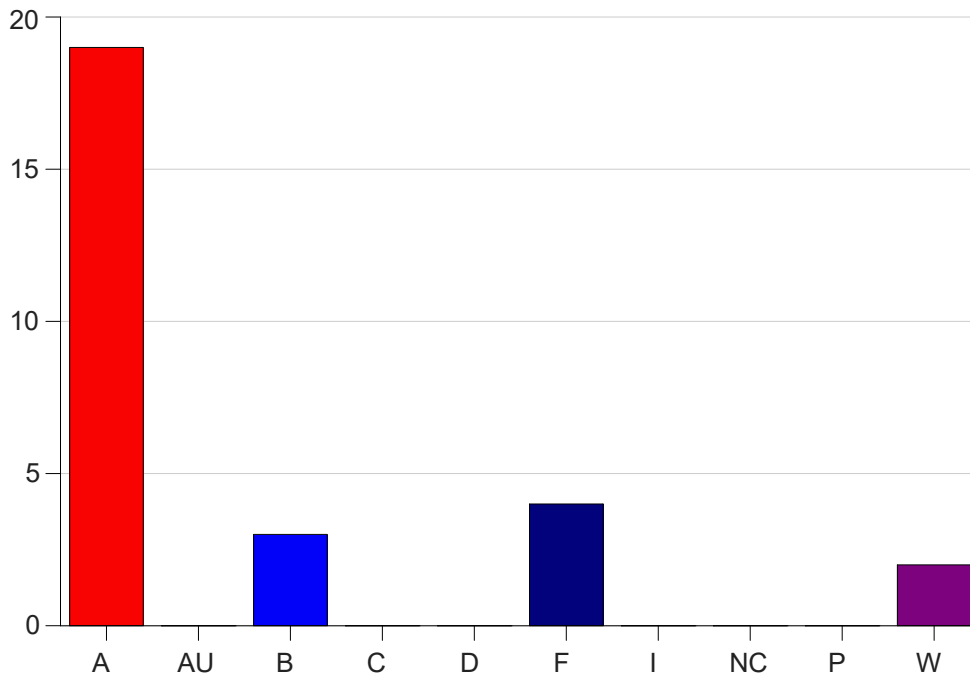

Louisiana State University Eunice

Grade Distribution by Course

2019 Fall Semester

Nov 6, 2020
11:25:32 PM

Course Work Course Number: ALLH1023

Course Work Count - All		A	AU	B	C	D	F	I	NC	P	W	Total
25	Asbury,D	19	0	3	0	0	4	0	0	0	2	28
Total		19	0	3	0	0	4	0	0	0	2	28