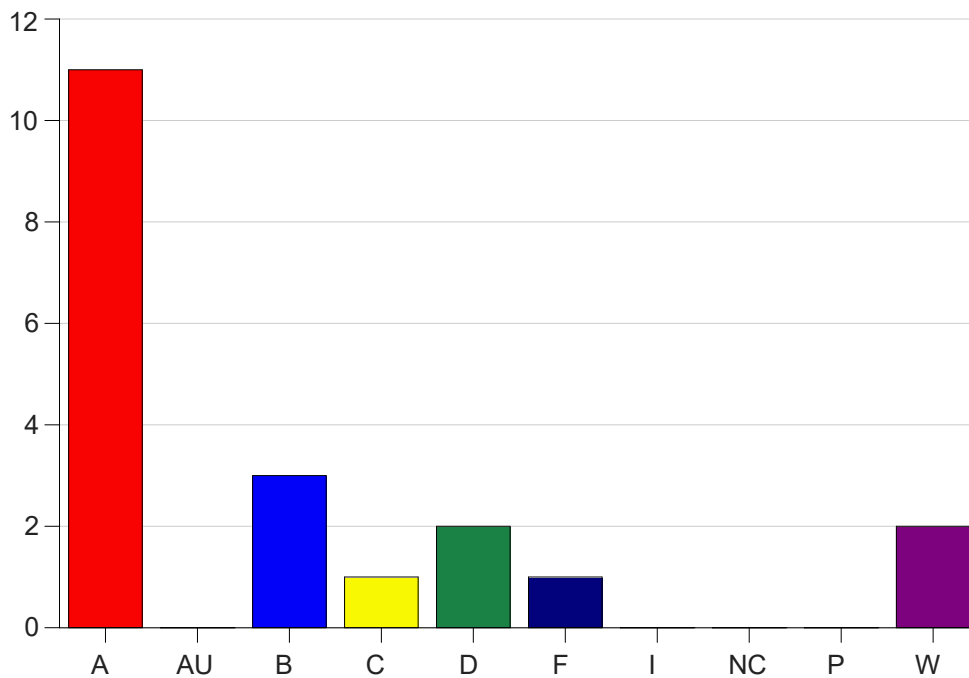

Louisiana State University Eunice

Grade Distribution by Course

2019 Fall Semester

Nov 6, 2020
11:25:32 PM

Course Work Course Number: PHIL1000

Course Work Count - All		A	AU	B	C	D	F	I	NC	P	W	Total
25	Alleman,M	11	0	3	1	2	1	0	0	0	2	20
Total		11	0	3	1	2	1	0	0	0	2	20