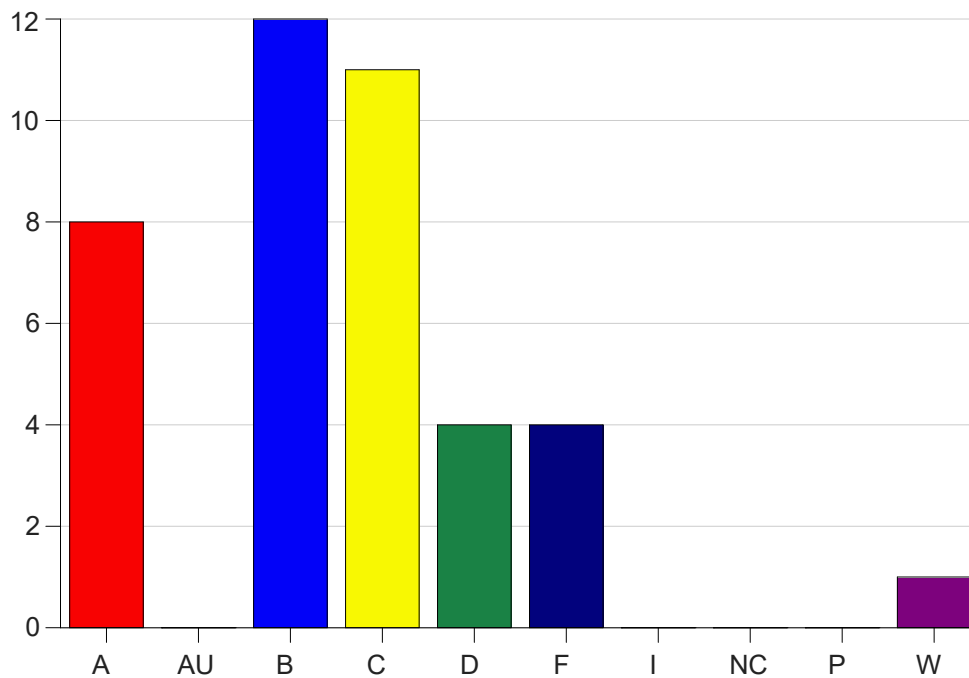

Louisiana State University Eunice

Grade Distribution by Course

2019 Fall Semester

Nov 6, 2020
11:25:32 PM

Course Work Course Number: PHSC1001

Course Work Count - All		A	AU	B	C	D	F	I	NC	P	W	Total
01	Yoo, C	8	0	12	11	4	4	0	0	0	1	40
Total		8	0	12	11	4	4	0	0	0	1	40