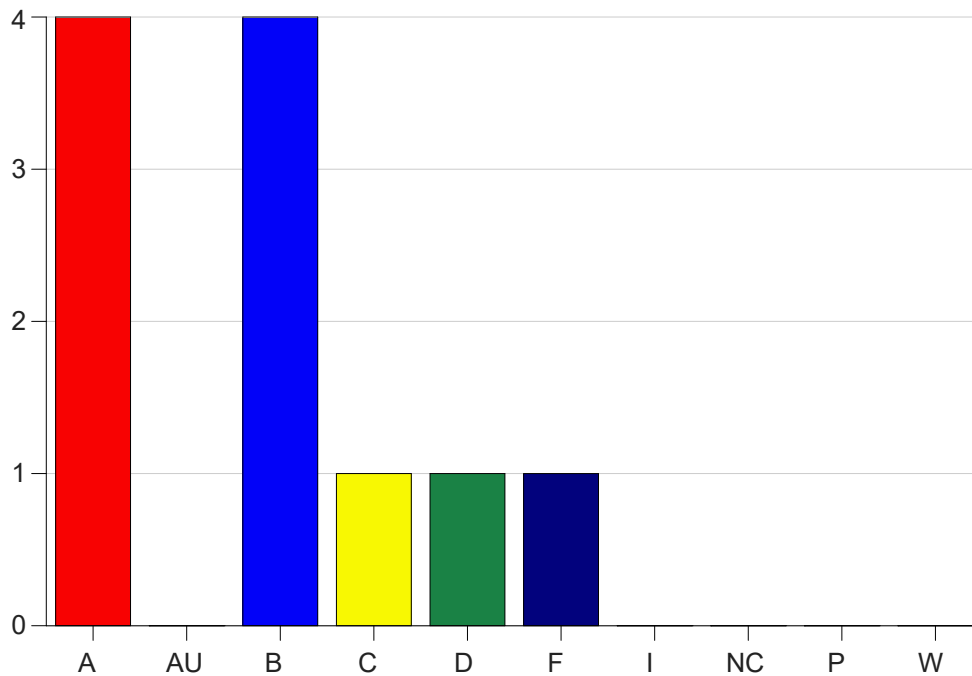

Louisiana State University Eunice

Grade Distribution by Course

2019 Fall Semester

Nov 6, 2020
11:25:32 PM

Course Work Course Number: CPS 1001

Course Work Count - All		A	AU	B	C	D	F	I	NC	P	W	Total
25	Andrus,R	4	0	4	1	1	1	0	0	0	0	11
Total		4	0	4	1	1	1	0	0	0	0	11