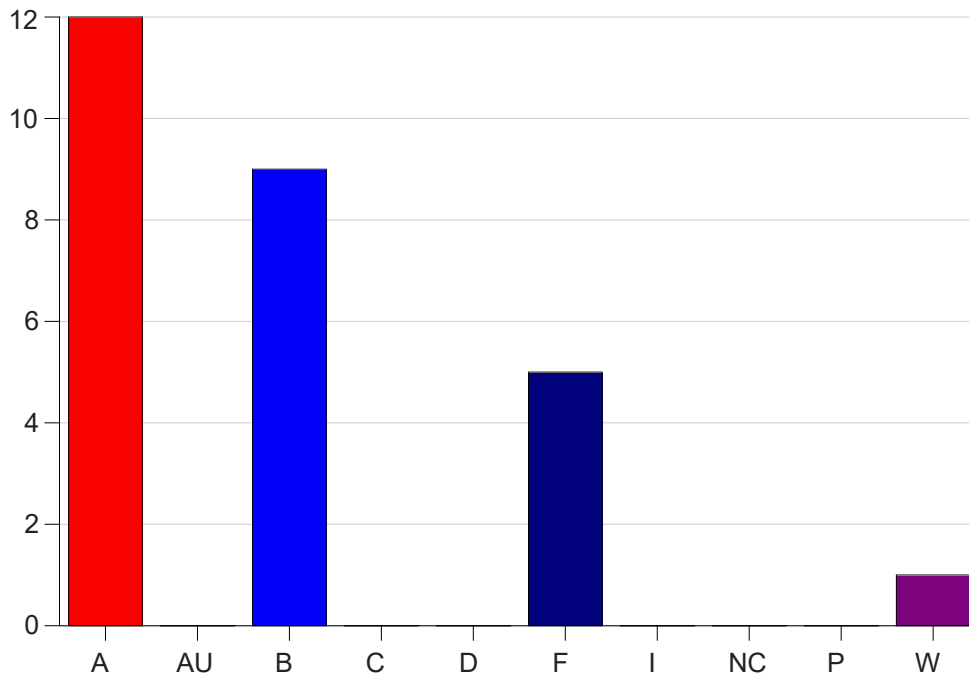

Louisiana State University Eunice

Grade Distribution by Course

2019 Fall Semester

Nov 6, 2020
11:25:32 PM

Course Work Course Number: ENGL2020

Course Work Count - All		A	AU	B	C	D	F	I	NC	P	W	Total
01	Meche,J	12	0	9	0	0	5	0	0	0	1	27
Total		12	0	9	0	0	5	0	0	0	1	27