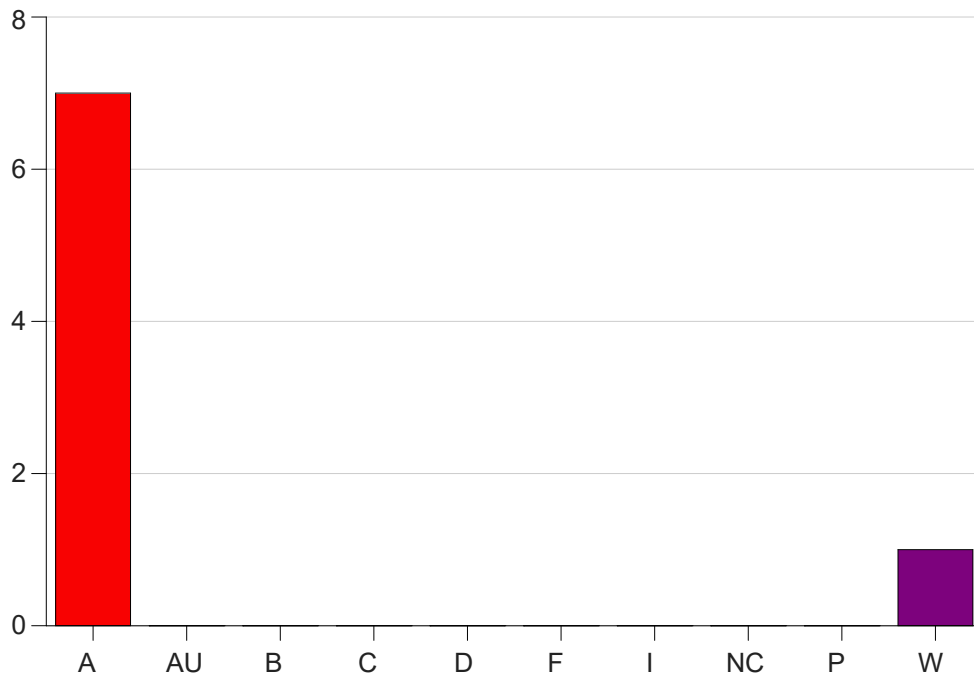

Louisiana State University Eunice

Grade Distribution by Course

2019 Fall Semester

Nov 6, 2020
11:25:32 PM

Course Work Course Number: DMS 1011

Course Work Count - All		A	AU	B	C	D	F	I	NC	P	W	Total
91	Leger,K	7	0	0	0	0	0	0	0	0	1	8
Total		7	0	0	0	0	0	0	0	0	1	8