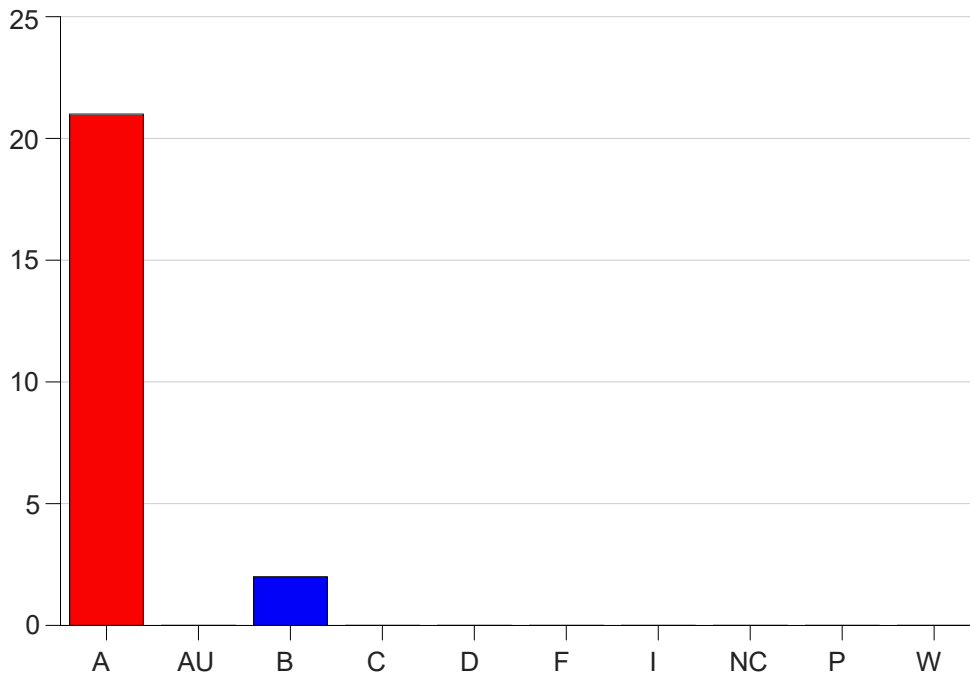

Louisiana State University Eunice

Grade Distribution by Course

2019 Fall Semester

Nov 6, 2020
11:25:32 PM

Course Work Course Number: RADT2092

Course Work Count - All		A	AU	B	C	D	F	I	NC	P	W	Total
91	Lavigne,C	8	0	0	0	0	0	0	0	0	0	8
92	Scott, J.	6	0	1	0	0	0	0	0	0	0	7
93	Leeson, R	7	0	1	0	0	0	0	0	0	0	8
Total		21	0	2	0	0	0	0	0	0	0	23