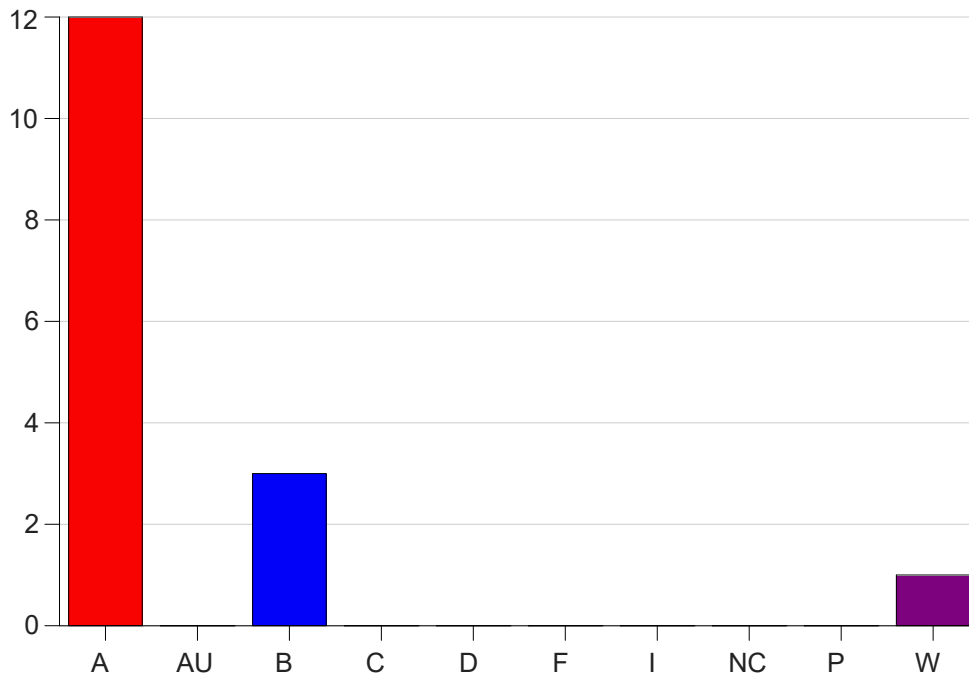

Louisiana State University Eunice

Grade Distribution by Course

2019 Fall Semester

Nov 6, 2020
11:25:32 PM

Course Work Course Number: MGMT2260

Course Work Count - All		A	AU	B	C	D	F	I	NC	P	W	Total
25	Hedge, R.	12	0	3	0	0	0	0	0	0	1	16
Total		12	0	3	0	0	0	0	0	0	1	16