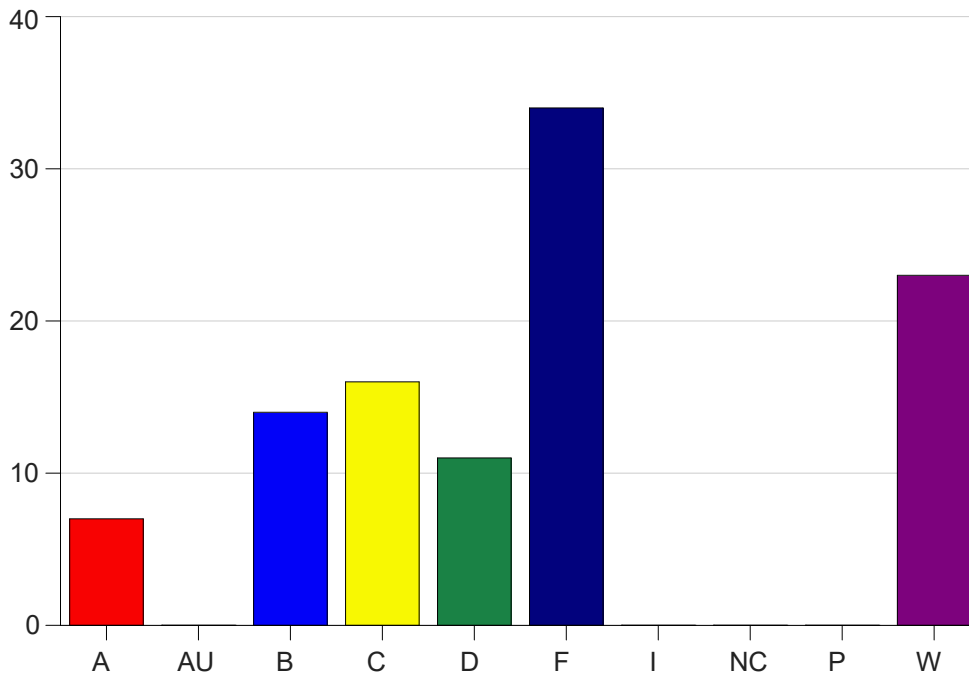

Louisiana State University Eunice

Grade Distribution by Course

2019 Fall Semester

Nov 6, 2020
11:25:32 PM

Course Work Course Number: MATH0021

Course Work Count - All		A	AU	B	C	D	F	I	NC	P	W	Total
01	Denny,F	1	0	1	2	0	1	0	0	0	2	7
02	Christia,R	0	0	0	1	3	4	0	0	0	3	11
25	AndrepontT	0	0	3	3	2	9	0	0	0	3	20
81	ThibodeauJ	0	0	1	7	0	11	0	0	0	9	28
A3	Semones, G	0	0	3	2	6	9	0	0	0	6	26
D5	Segrera, C	6	0	6	1	0	0	0	0	0	0	13
Total		7	0	14	16	11	34	0	0	0	23	105