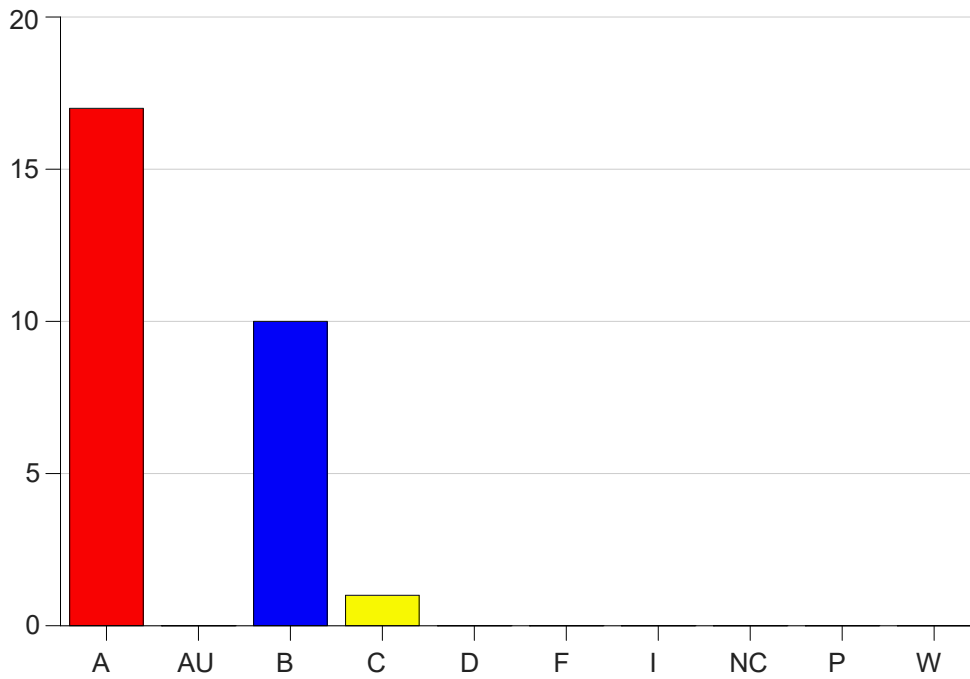

Louisiana State University Eunice

Grade Distribution by Course

2019 Fall Semester

Nov 6, 2020
11:25:32 PM

Course Work Course Number: ENGL2071

Course Work Count - All		A	AU	B	C	D	F	I	NC	P	W	Total
01	Langlois,D	17	0	10	1	0	0	0	0	0	0	28
Total		17	0	10	1	0	0	0	0	0	0	28