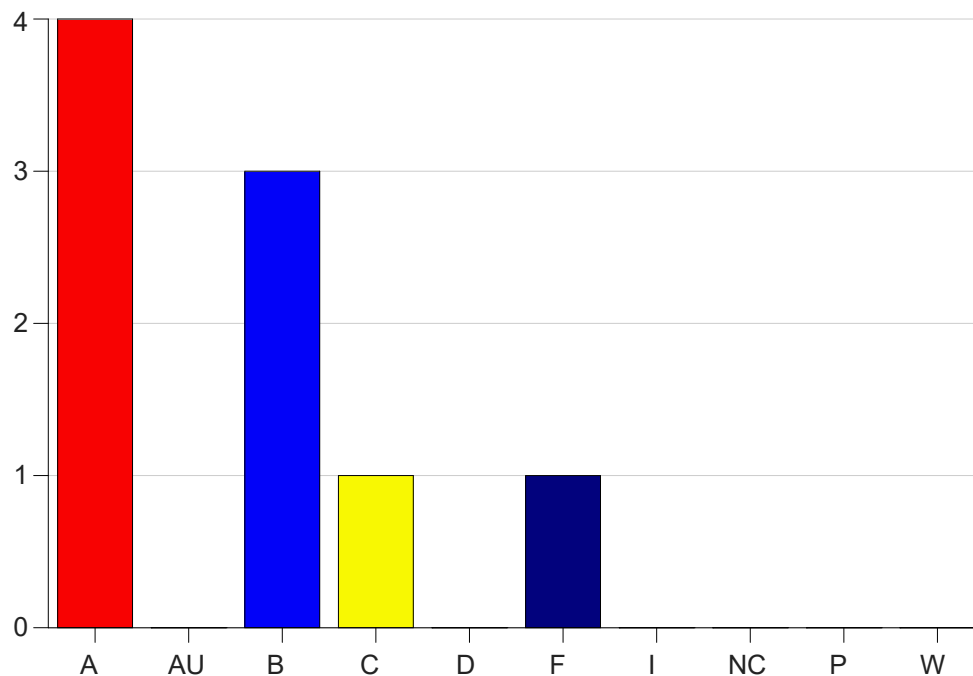

Louisiana State University Eunice

Grade Distribution by Course

2019 Fall Semester

Nov 6, 2020
11:25:32 PM

Course Work Course Number: BADM2050

Course Work Count - All		A	AU	B	C	D	F	I	NC	P	W	Total
25	Thibodeaux	4	0	3	1	0	1	0	0	0	0	9
Total		4	0	3	1	0	1	0	0	0	0	9