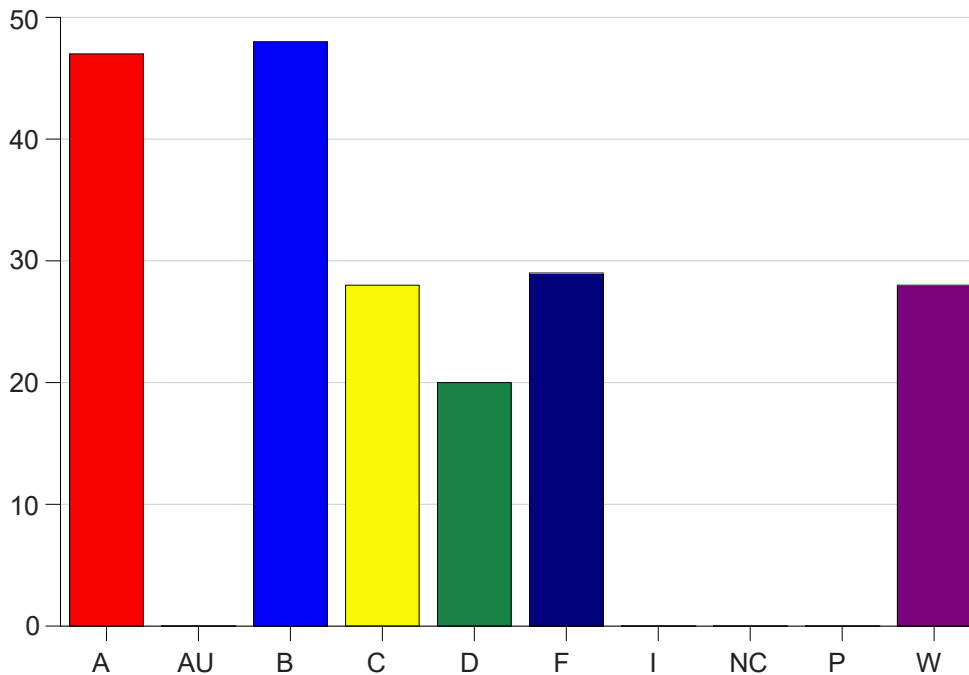

Louisiana State University Eunice

Grade Distribution by Course

2019 Fall Semester

Nov 6, 2020
11:25:32 PM

Course Work Course Number: PSYC2000

Course Work Count - All		A	AU	B	C	D	F	I	NC	P	W	Total
01	Trant,T	8	0	7	8	7	10	0	0	0	14	54
02	Trant,T	4	0	9	4	7	6	0	0	0	8	38
25	Myers, B	2	0	17	13	3	8	0	0	0	2	45
A1	Whatley, G	4	0	2	3	2	1	0	0	0	3	15
C6	Narby,D	29	0	13	0	1	4	0	0	0	1	48
Total		47	0	48	28	20	29	0	0	0	28	200