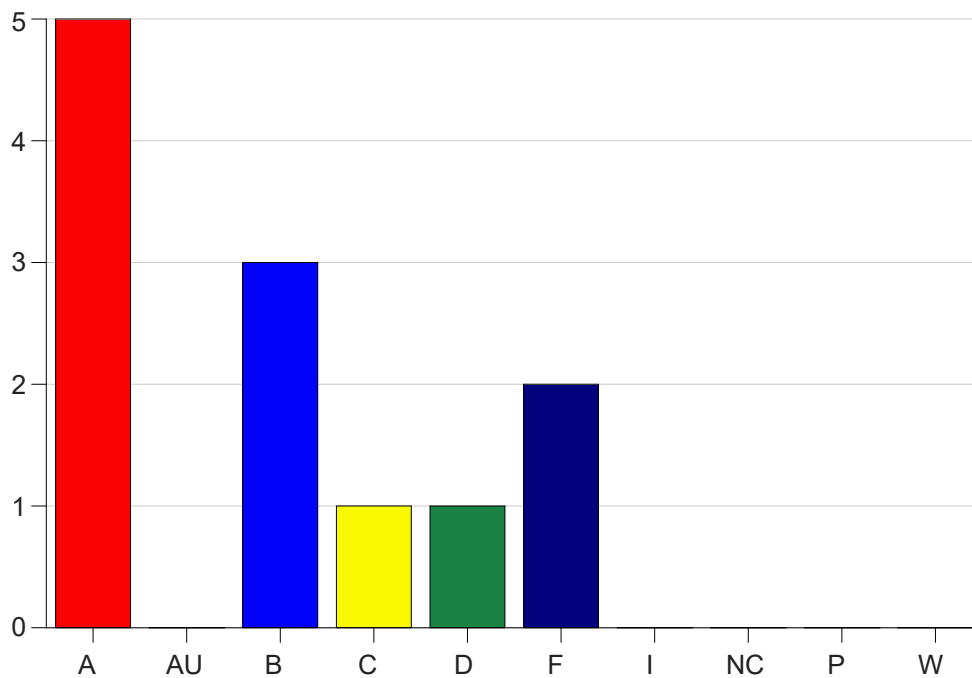

Louisiana State University Eunice

Grade Distribution by Course

2019 Fall Semester

Nov 6, 2020
11:25:32 PM

Course Work Course Number: MC 2000

Course Work Count - All		A	AU	B	C	D	F	I	NC	P	W	Total
25	Walker, B	5	0	3	1	1	2	0	0	0	0	12
Total		5	0	3	1	1	2	0	0	0	0	12