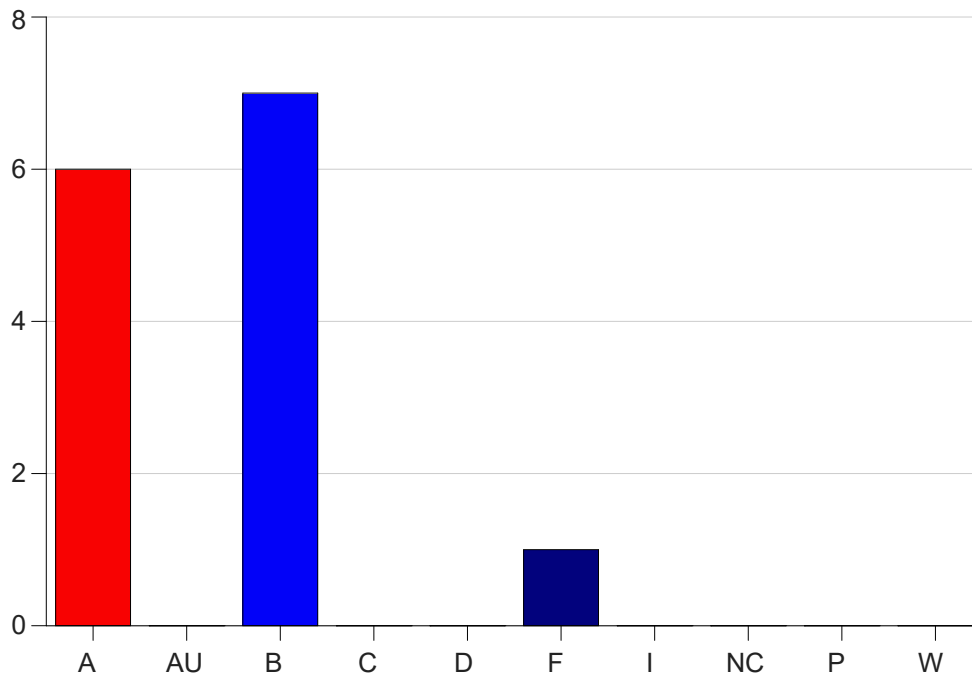

Louisiana State University Eunice

Grade Distribution by Course

2019 Fall Semester

Nov 6, 2020
11:25:32 PM

Course Work Course Number: CJ 2220

Course Work Count - All		A	AU	B	C	D	F	I	NC	P	W	Total
25	McCollough	6	0	7	0	0	1	0	0	0	0	14
Total		6	0	7	0	0	1	0	0	0	0	14