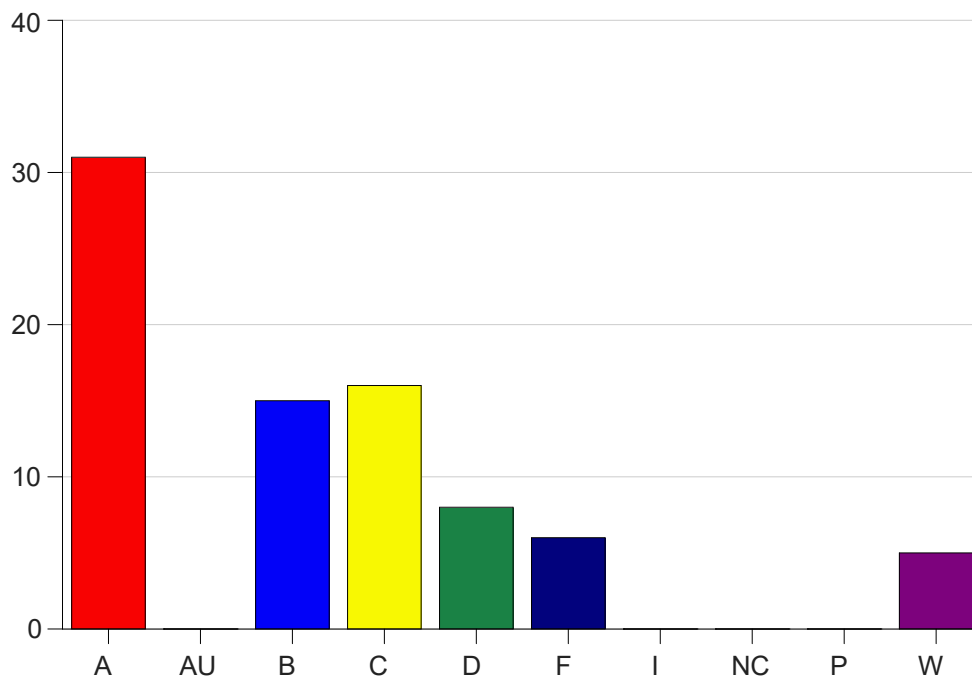

Louisiana State University Eunice

Grade Distribution by Course

2019 Fall Semester

Nov 6, 2020
11:25:32 PM

Course Work Course Number: HIST2071

Course Work Count - All		A	AU	B	C	D	F	I	NC	P	W	Total
01	Baltakis,A	8	0	9	12	6	5	0	0	0	4	44
25	Sellers,W	23	0	6	4	2	1	0	0	0	1	37
Total		31	0	15	16	8	6	0	0	0	5	81