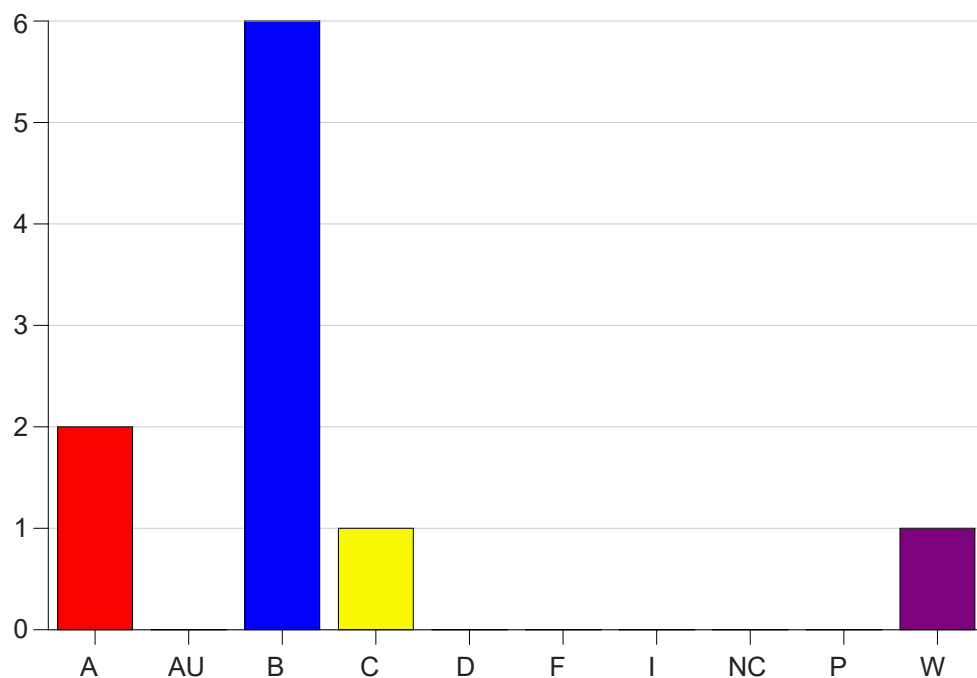

Louisiana State University Eunice

Grade Distribution by Course

2019 Fall Semester

Nov 6, 2020
11:25:32 PM

Course Work Course Number: CHEM1212

Course Work Count - All		A	AU	B	C	D	F	I	NC	P	W	Total
91	Borill, B	2	0	6	1	0	0	0	0	0	1	10
Total		2	0	6	1	0	0	0	0	0	1	10