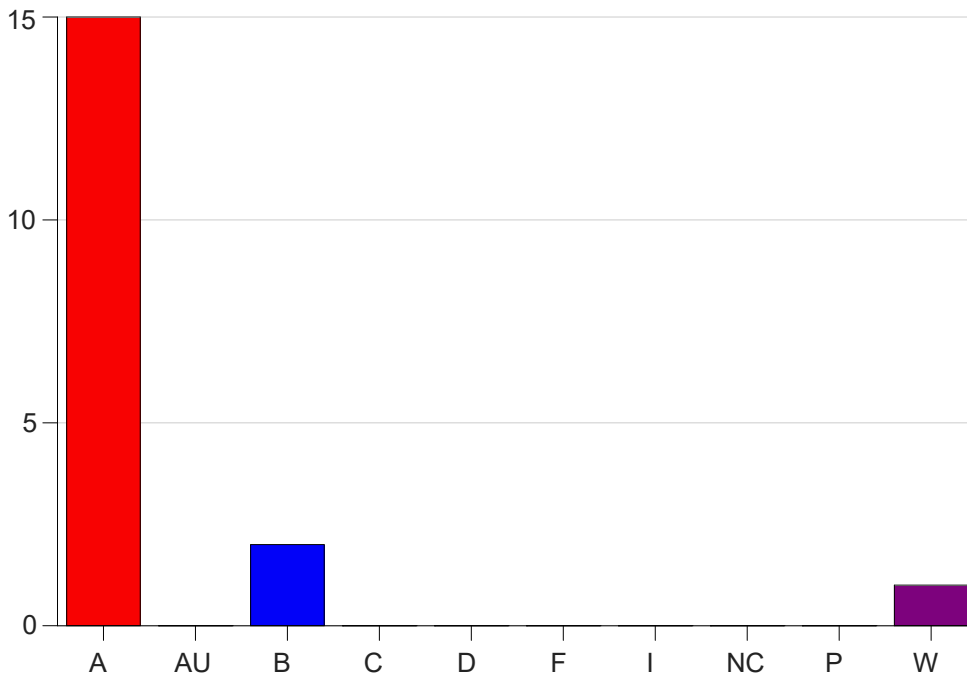

Louisiana State University Eunice

Grade Distribution by Course

2019 Fall Semester

Nov 6, 2020
11:25:32 PM

Course Work Course Number: CJ 2133

Course Work Count - All		A	AU	B	C	D	F	I	NC	P	W	Total
C6	McCollough	15	0	2	0	0	0	0	0	0	1	18
Total		15	0	2	0	0	0	0	0	0	1	18