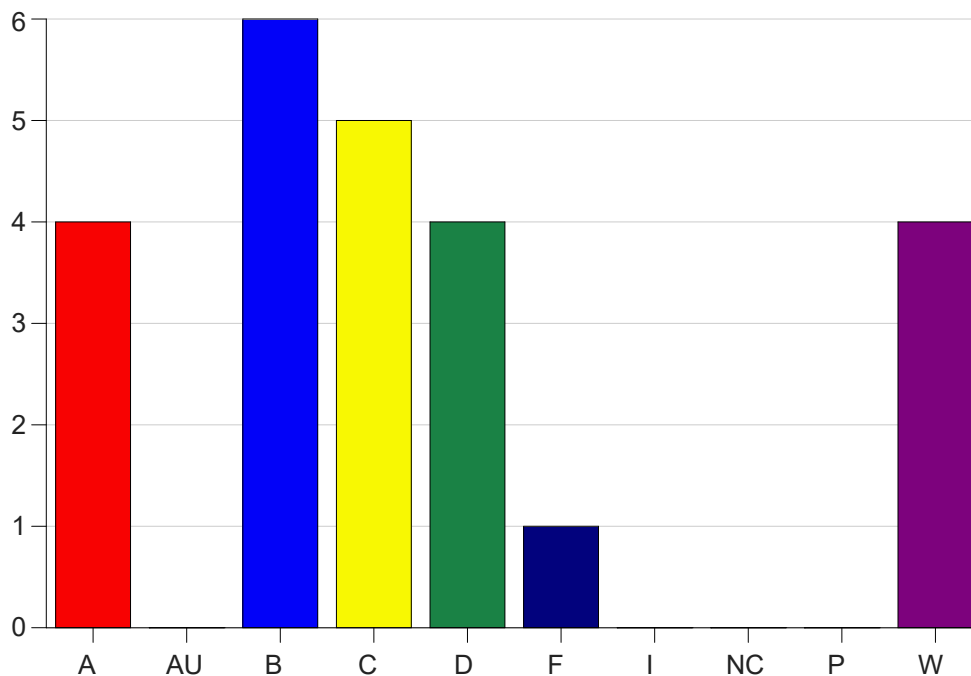

Louisiana State University Eunice

Grade Distribution by Course

2019 Fall Semester

Nov 6, 2020
11:25:32 PM

Course Work Course Number: ENGL2002

Course Work Count - All		A	AU	B	C	D	F	I	NC	P	W	Total
C1	Thibodea,J	4	0	6	5	4	1	0	0	0	4	24
Total		4	0	6	5	4	1	0	0	0	4	24