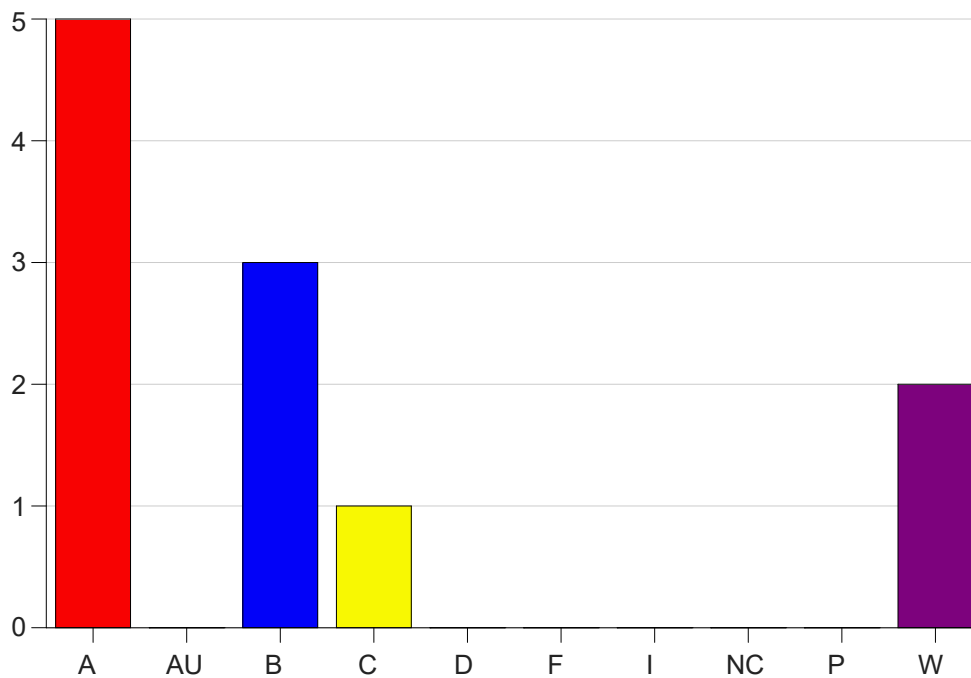

Louisiana State University Eunice

Grade Distribution by Course

2019 Fall Semester

Nov 6, 2020
11:25:32 PM

Course Work Course Number: AGRI1001

Course Work Count - All		A	AU	B	C	D	F	I	NC	P	W	Total
25	Jariel,D	5	0	3	1	0	0	0	0	0	2	11
Total		5	0	3	1	0	0	0	0	0	2	11