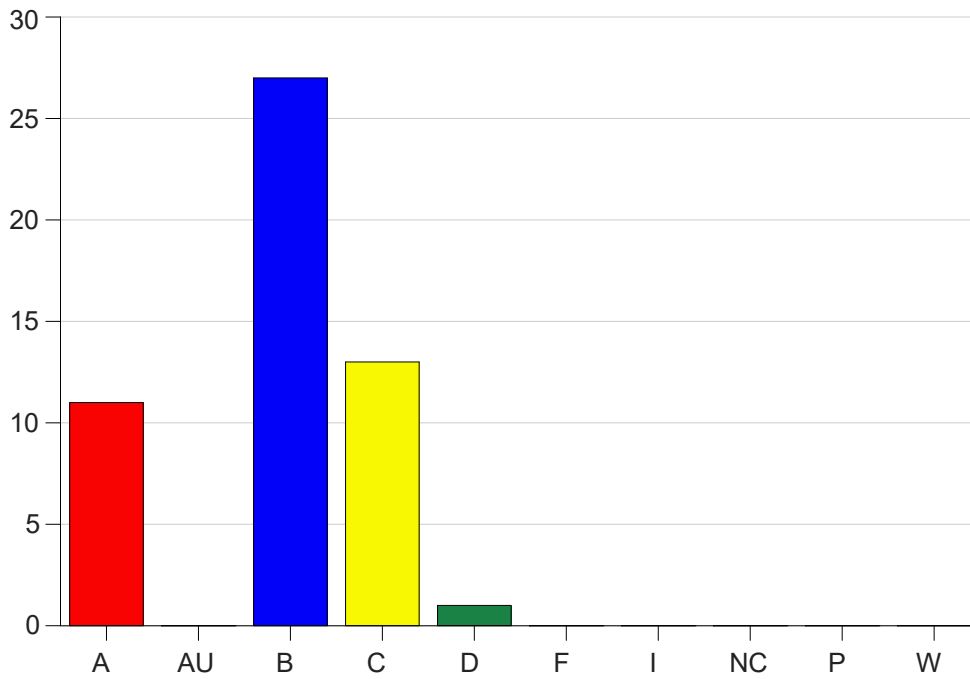

Louisiana State University Eunice

Grade Distribution by Course

2019 Fall Semester

Nov 6, 2020
11:25:32 PM

Course Work Course Number: NURS2432

Course Work Count - All		A	AU	B	C	D	F	I	NC	P	W	Total
01	Wolf, A	11	0	27	13	1	0	0	0	0	0	52
Total		11	0	27	13	1	0	0	0	0	0	52