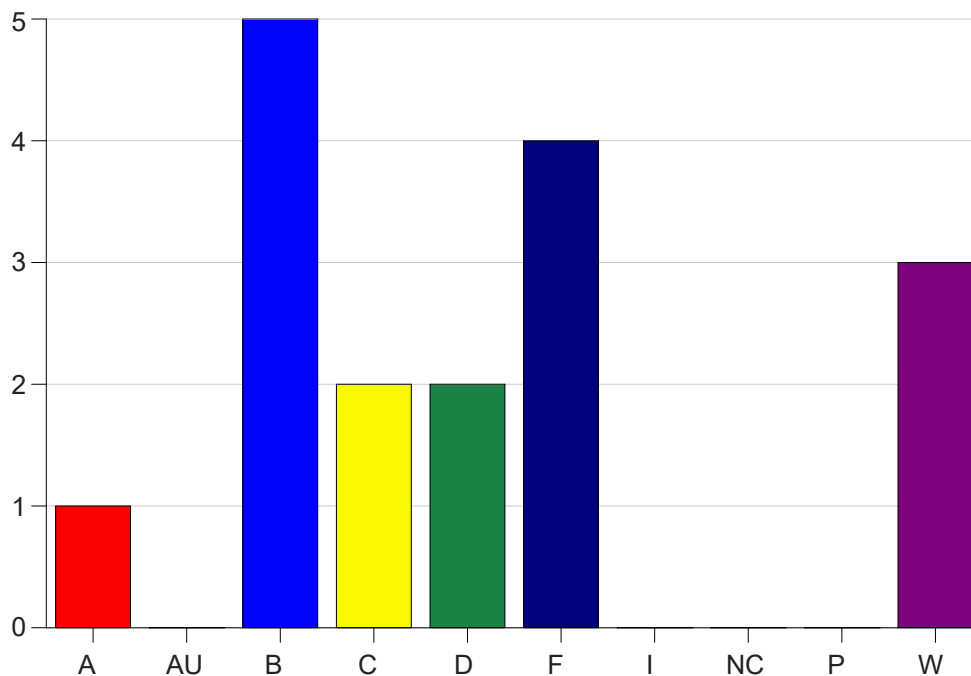

Louisiana State University Eunice

Grade Distribution by Course

2019 Fall Semester

Nov 6, 2020
11:25:32 PM

Course Work Course Number: PSYC2040

Course Work Count - All		A	AU	B	C	D	F	I	NC	P	W	Total
25	Broussar,A	1	0	5	2	2	4	0	0	0	3	17
Total		1	0	5	2	2	4	0	0	0	3	17