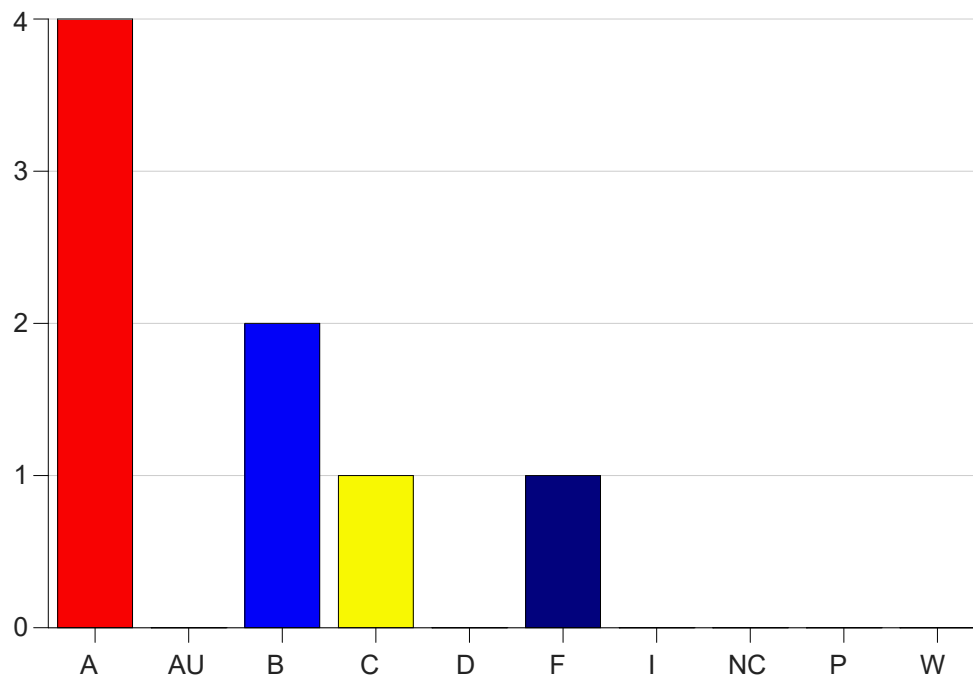

Louisiana State University Eunice

Grade Distribution by Course

2019 Fall Semester

Nov 6, 2020
11:25:32 PM

Course Work Course Number: CSC 2340

Course Work Count - All		A	AU	B	C	D	F	I	NC	P	W	Total
25	Burkes, C	4	0	2	1	0	1	0	0	0	0	8
Total		4	0	2	1	0	1	0	0	0	0	8