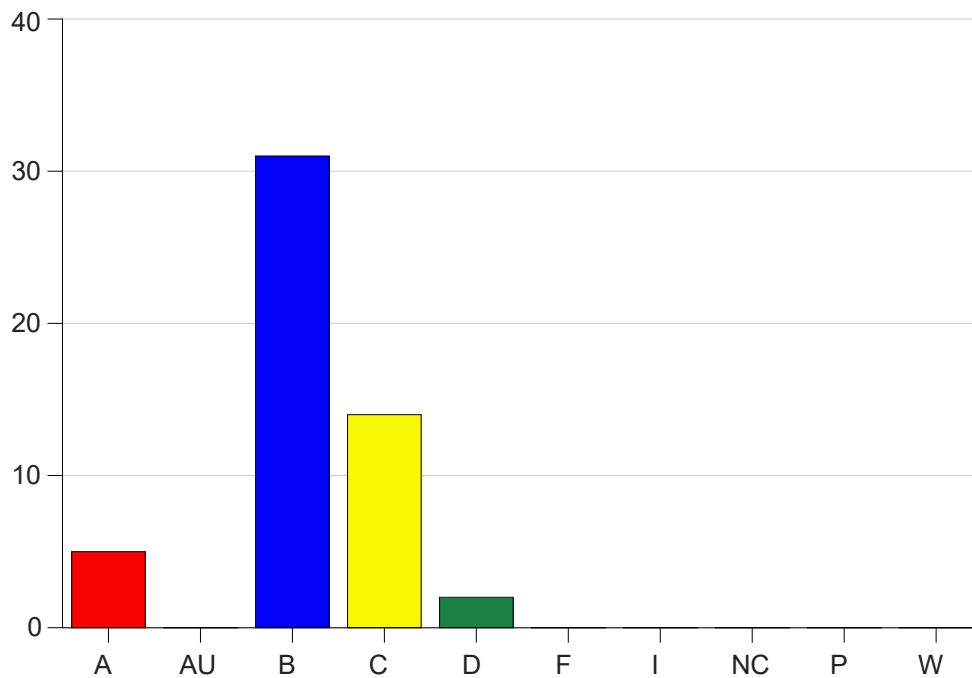

Louisiana State University Eunice

Grade Distribution by Course

2019 Fall Semester

Nov 6, 2020
11:25:32 PM

Course Work Course Number: NURS2430

Course Work Count - All		A	AU	B	C	D	F	I	NC	P	W	Total
01	Moore, B	5	0	31	14	2	0	0	0	0	0	52
Total		5	0	31	14	2	0	0	0	0	0	52