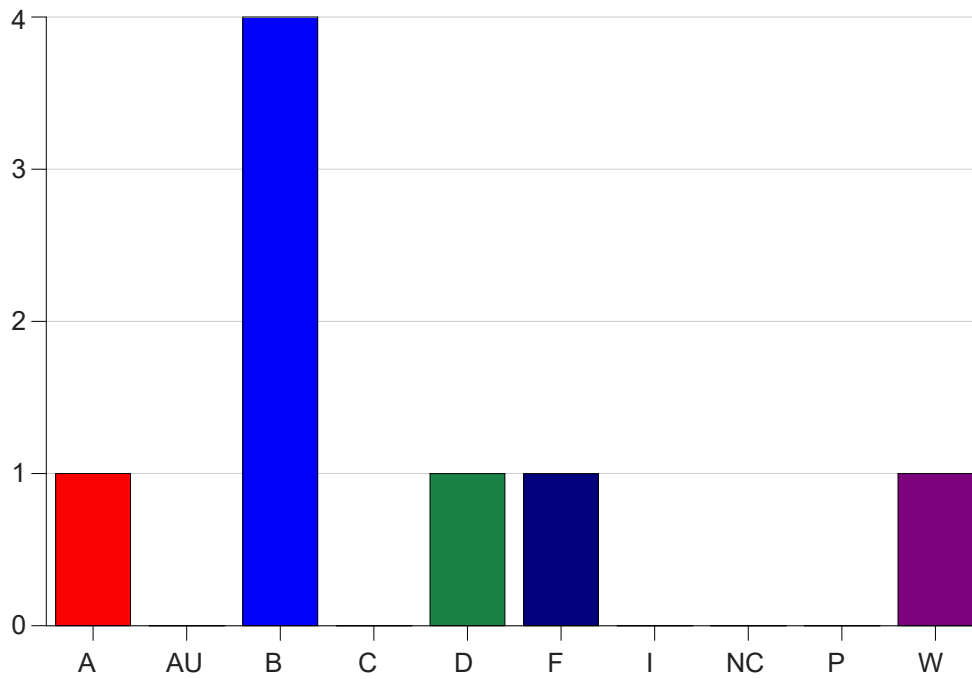

Louisiana State University Eunice

Grade Distribution by Course

2019 Fall Semester

Nov 6, 2020
11:25:32 PM

Course Work Course Number: CSC 2310

Course Work Count - All		A	AU	B	C	D	F	I	NC	P	W	Total
25	Burkes, C	1	0	4	0	1	1	0	0	0	1	8
Total		1	0	4	0	1	1	0	0	0	1	8