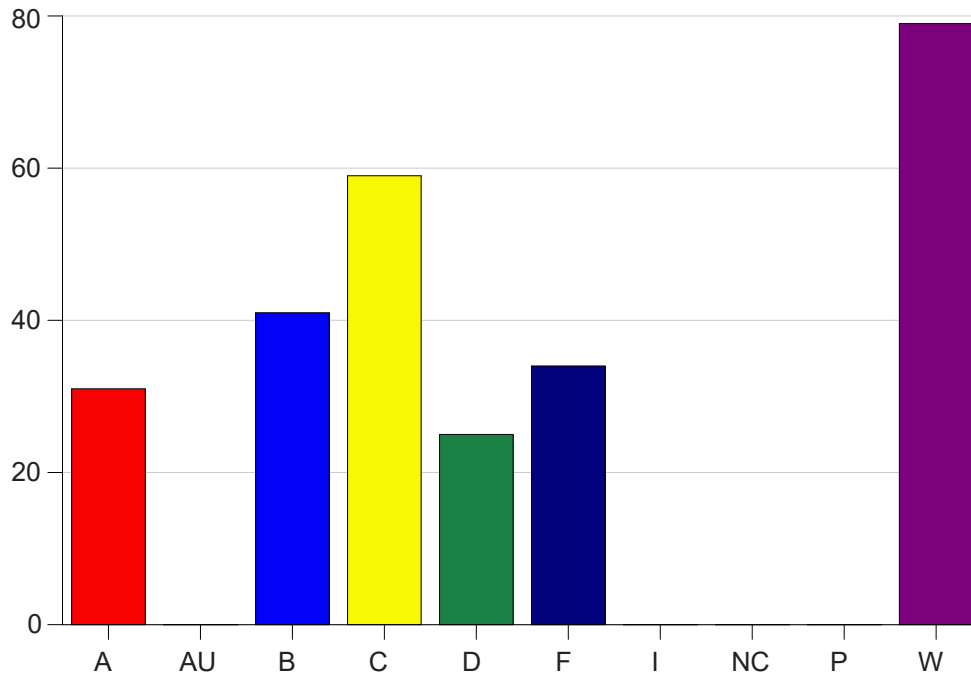

Louisiana State University Eunice

Grade Distribution by Course

2019 Fall Semester

Nov 6, 2020
11:25:32 PM

Course Work Course Number: BIOL1160

Course Work Count - All		A	AU	B	C	D	F	I	NC	P	W	Total
01	Barton, L	12	0	10	9	6	9	0	0	0	18	64
02	Cordes,J	9	0	12	15	9	10	0	0	0	19	74
03	Williams,A	4	0	11	23	5	12	0	0	0	23	78
04	Williams,A	6	0	8	12	5	3	0	0	0	19	53
Total		31	0	41	59	25	34	0	0	0	79	269