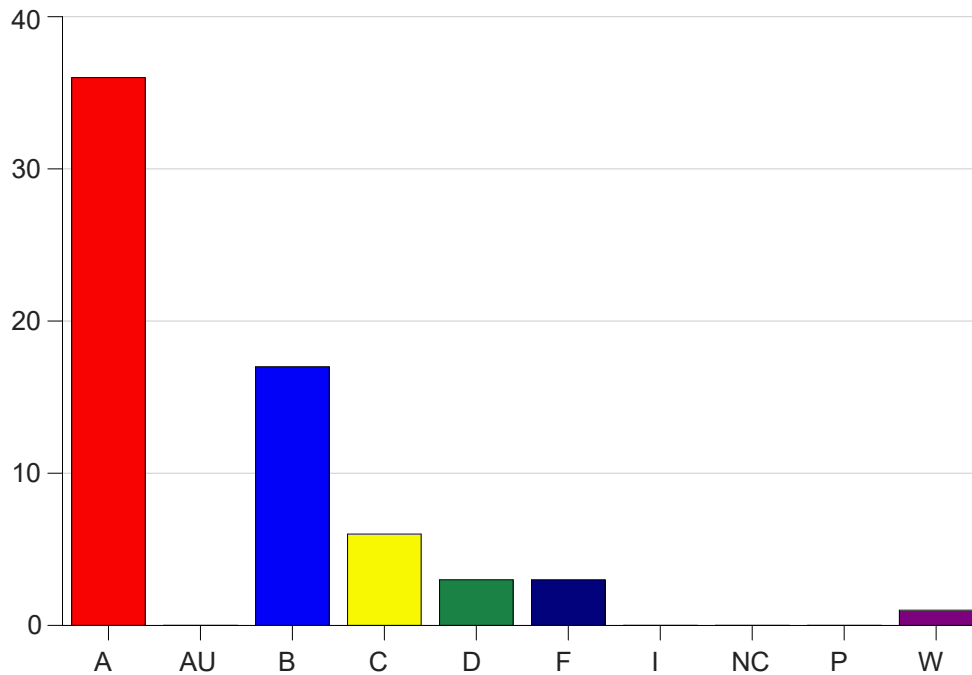

Louisiana State University Eunice

Grade Distribution by Course

2019 Fall Semester

Nov 6, 2020
11:25:32 PM

Course Work Course Number: UNIV1005

Course Work Count - All		A	AU	B	C	D	F	I	NC	P	W	Total
01	Wiltz,G	2	0	4	4	0	3	0	0	0	0	13
02	Greaud,A	1	0	3	3	0	2	0	0	0	2	11
03	Gordon,T	6	0	8	7	0	5	0	0	0	2	28
04	Wiltz,G	2	0	5	2	0	2	0	0	0	1	12
05	Gordon,T	9	0	8	2	1	6	0	0	0	1	27
06	Wiltz,G	1	0	5	17	0	4	0	0	0	1	28
07	Greaud,A	5	0	8	4	1	7	0	0	0	2	27
09	Gordon,T	11	0	4	6	1	5	0	0	0	1	28
11	Greaud,A	3	0	4	4	2	7	0	0	0	0	20
51	PapillionD	8	0	4	0	0	0	0	0	0	0	12
A1	Brown, C	8	0	2	4	2	2	0	0	0	1	19
Total		56	0	55	53	7	43	0	0	0	11	225