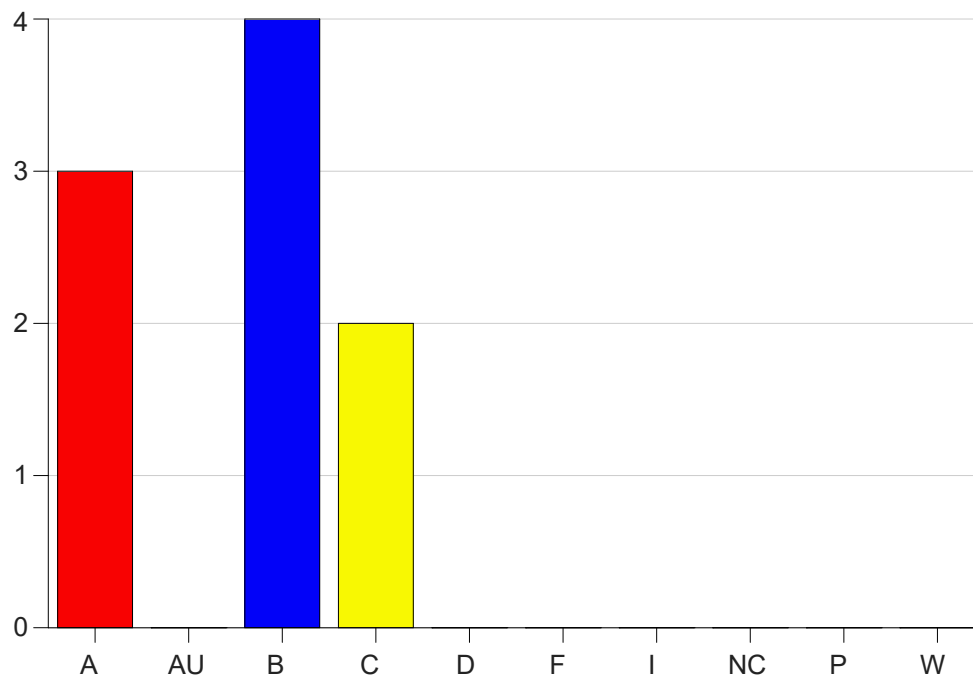

Louisiana State University Eunice

Grade Distribution by Course

2019 Fall Semester

Nov 6, 2020
11:25:32 PM

Course Work Course Number: NURS2452

Course Work Count - All		A	AU	B	C	D	F	I	NC	P	W	Total
01	Wolf, A	3	0	4	2	0	0	0	0	0	0	9
Total		3	0	4	2	0	0	0	0	0	0	9