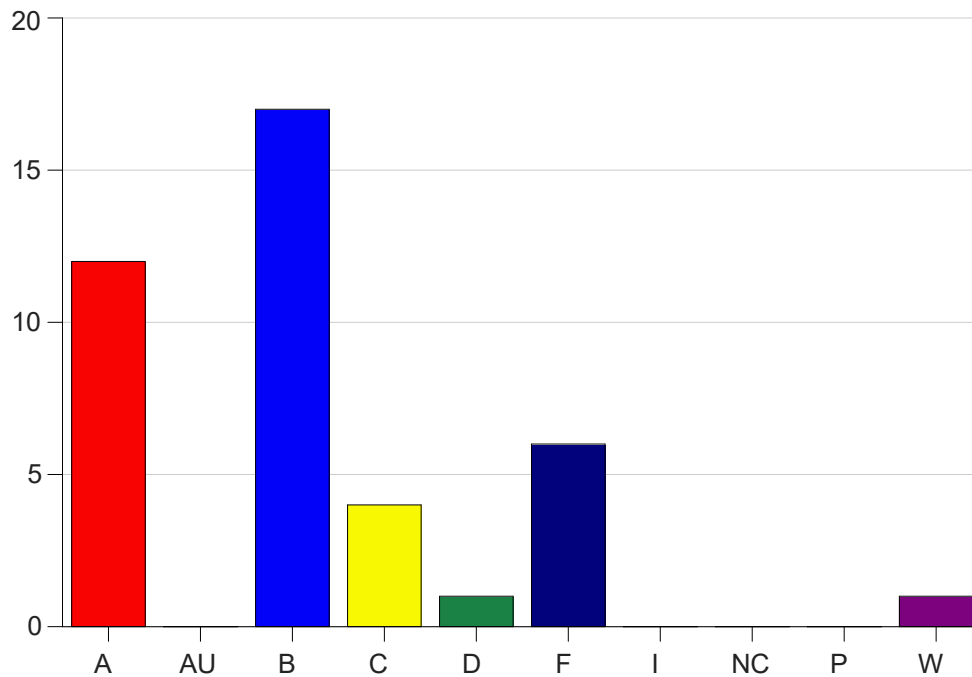

Louisiana State University Eunice

Grade Distribution by Course

2019 Fall Semester

Nov 6, 2020
11:25:32 PM

Course Work Course Number: UNIV0008

Course Work Count - All		A	AU	B	C	D	F	I	NC	P	W	Total
01	Leslie,M	2	0	4	1	1	3	0	0	0	0	11
02	Leslie,M	4	0	7	1	0	1	0	0	0	0	13
03	Leslie,M	1	0	6	1	0	1	0	0	0	0	9
51	PapillionD	5	0	0	1	0	1	0	0	0	1	8
Total		12	0	17	4	1	6	0	0	0	1	41