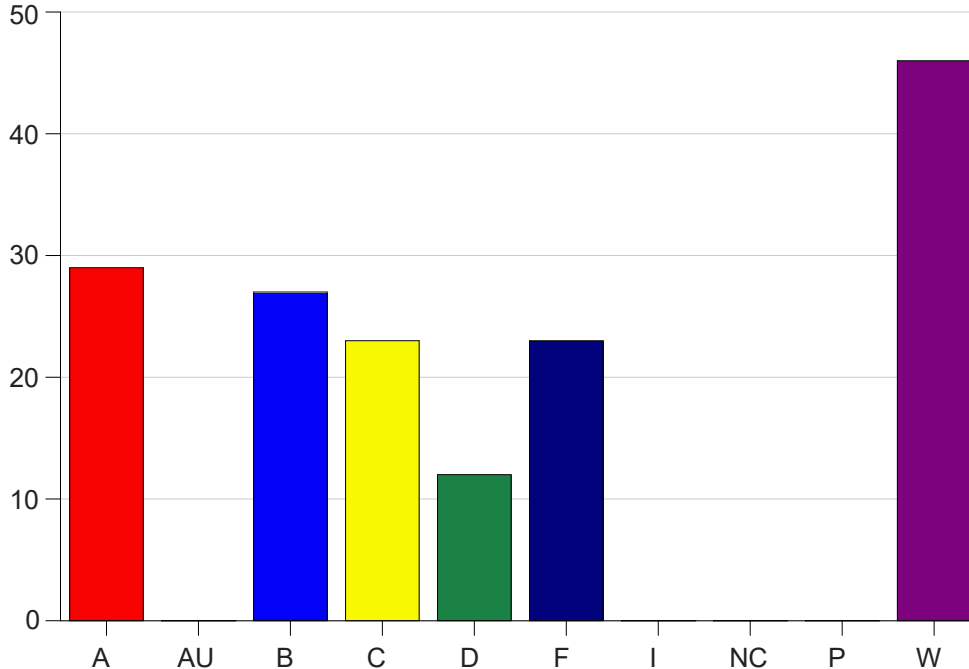

Louisiana State University Eunice

Grade Distribution by Course

2019 Fall Semester

Nov 6, 2020
11:25:32 PM

Course Work Course Number: MATH1021

Course Work Count - All		A	AU	B	C	D	F	I	NC	P	W	Total
01	ThibodeauJ	4	0	4	8	4	7	0	0	0	5	32
03	Escude',W	2	0	2	0	3	2	0	0	0	12	21
04	Christia,R	1	0	7	2	0	8	0	0	0	9	27
05	Henry, H	6	0	6	6	1	3	0	0	0	12	34
25	Vidrine, E	0	0	2	4	0	2	0	0	0	8	16
A1	Semones, G	0	0	1	1	4	1	0	0	0	0	7
D2	Boffenmyer	16	0	5	2	0	0	0	0	0	0	23
Total		29	0	27	23	12	23	0	0	0	46	160