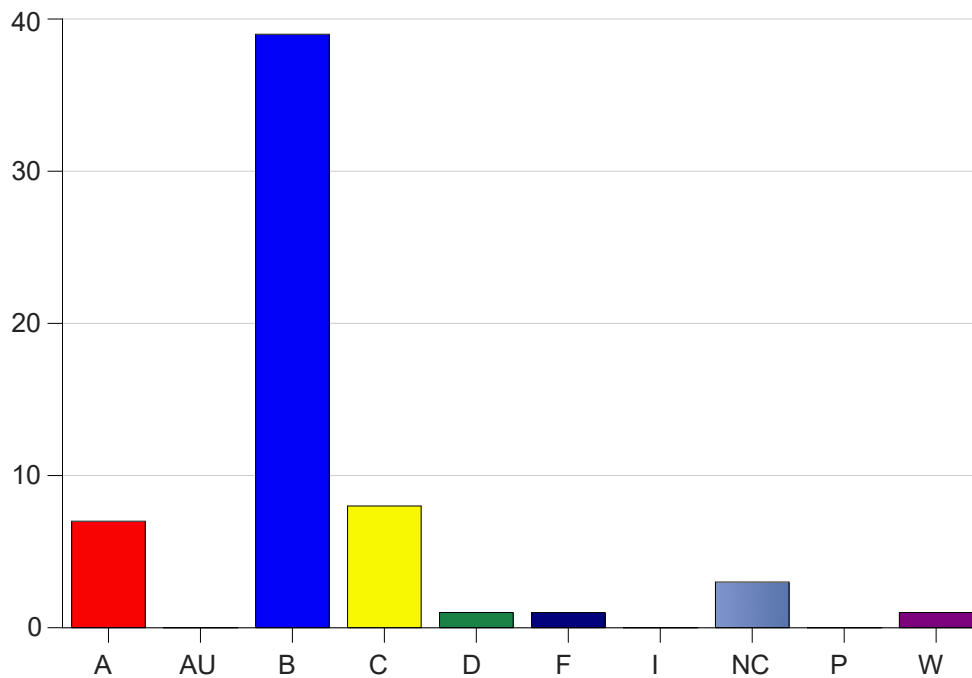

Louisiana State University Eunice

Grade Distribution by Course

2019 Fall Semester

Nov 6, 2020
11:25:32 PM

Course Work Course Number: NURS1130

Course Work Count - All		A	AU	B	C	D	F	I	NC	P	W	Total
01	Didier, B.	7	0	39	8	1	1	0	3	0	1	60
Total		7	0	39	8	1	1	0	3	0	1	60