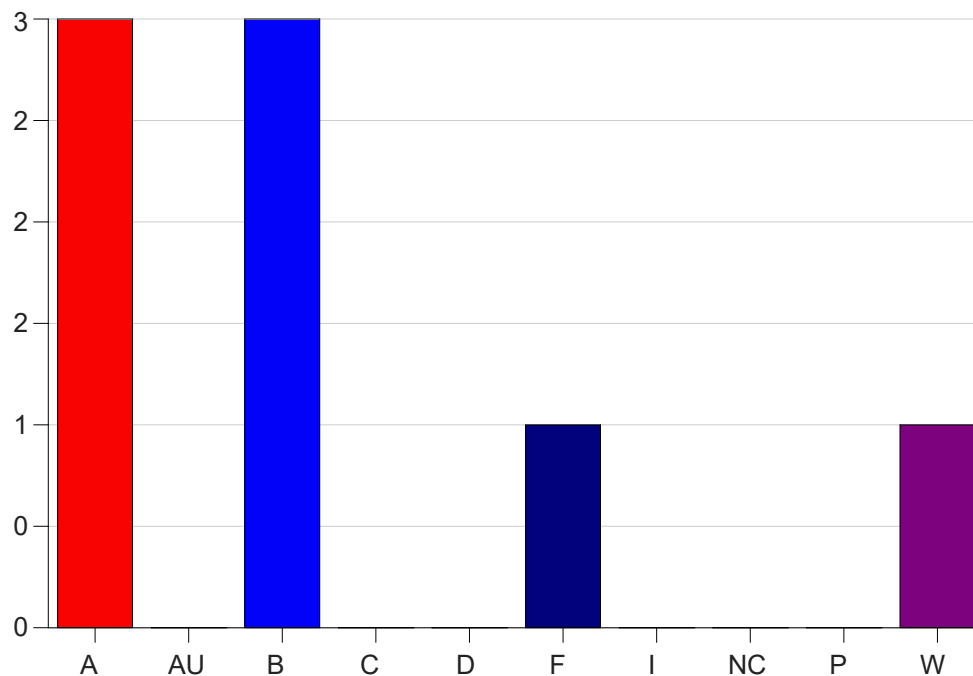

Louisiana State University Eunice

Grade Distribution by Course

2019 Fall Semester

Nov 6, 2020
11:25:32 PM

Course Work Course Number: FSCI1001

Course Work Count - All		A	AU	B	C	D	F	I	NC	P	W	Total
25	Elg, C	3	0	3	0	0	1	0	0	0	1	8
Total		3	0	3	0	0	1	0	0	0	1	8