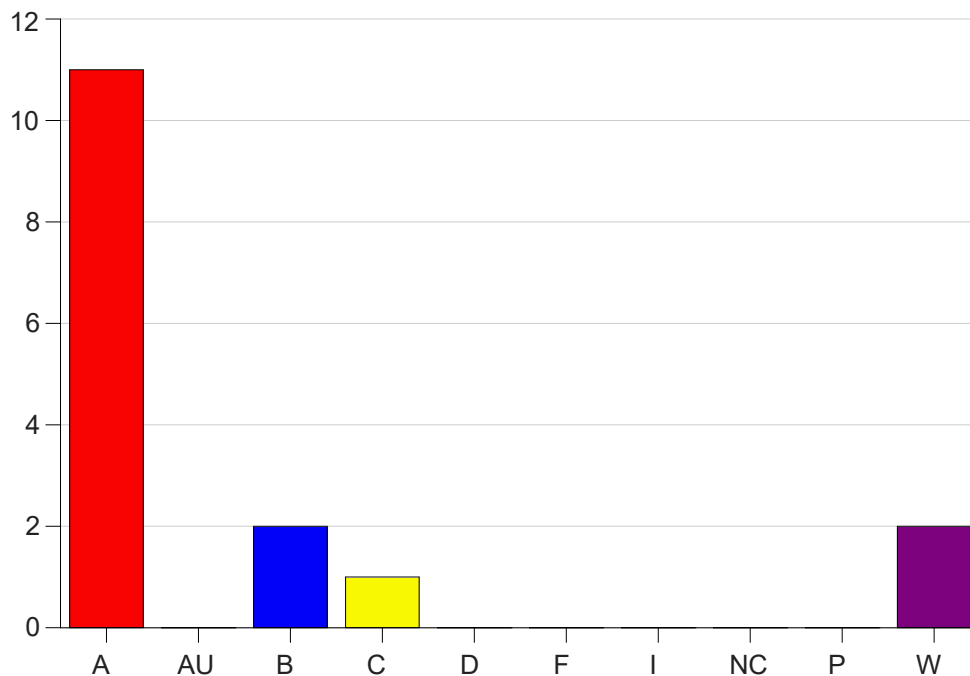

Louisiana State University Eunice

Grade Distribution by Course

2019 Fall Semester

Nov 6, 2020
11:25:32 PM

Course Work Course Number: MGMT2999

Course Work Count - All		A	AU	B	C	D	F	I	NC	P	W	Total
25	Hedge, R.	11	0	2	1	0	0	0	0	0	2	16
Total		11	0	2	1	0	0	0	0	0	2	16