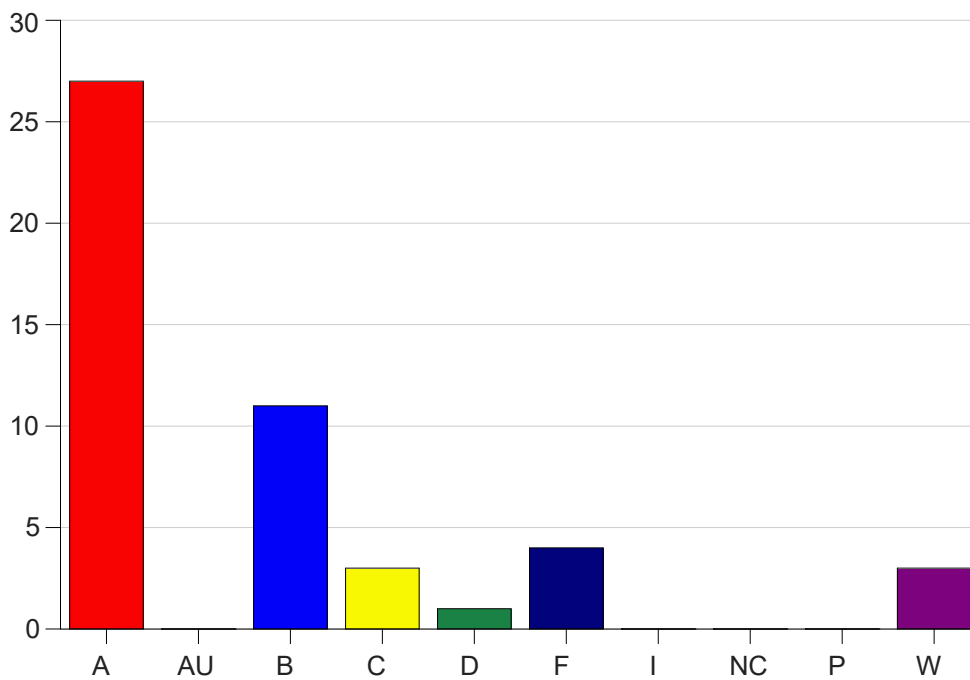

Louisiana State University Eunice

Grade Distribution by Course

2019 Fall Semester

Nov 6, 2020
11:25:32 PM

Course Work Course Number: ISDS2100

Course Work Count - All		A	AU	B	C	D	F	I	NC	P	W	Total
25	May,N	16	0	7	1	0	2	0	0	0	3	29
26	May,N	11	0	4	2	1	2	0	0	0	0	20
Total		27	0	11	3	1	4	0	0	0	3	49