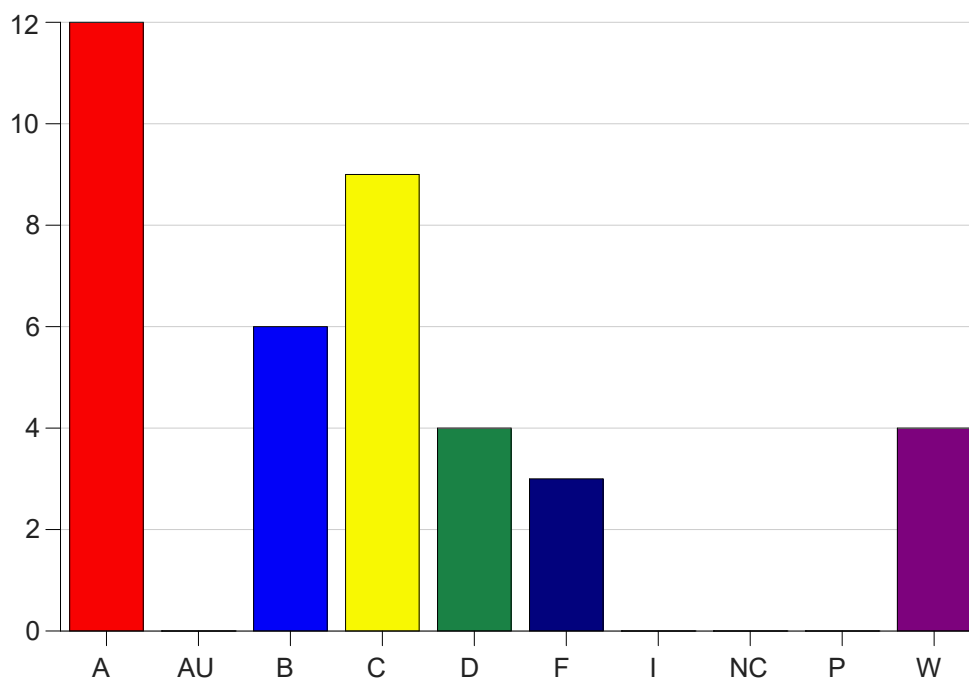

Louisiana State University Eunice

Grade Distribution by Course

2019 Fall Semester

Nov 6, 2020
11:25:32 PM

Course Work Course Number: ECON2010

Course Work Count - All		A	AU	B	C	D	F	I	NC	P	W	Total
25	Bergan, N	10	0	3	4	2	3	0	0	0	2	24
C1	Bergan, N	2	0	3	5	2	0	0	0	0	2	14
Total		12	0	6	9	4	3	0	0	0	4	38