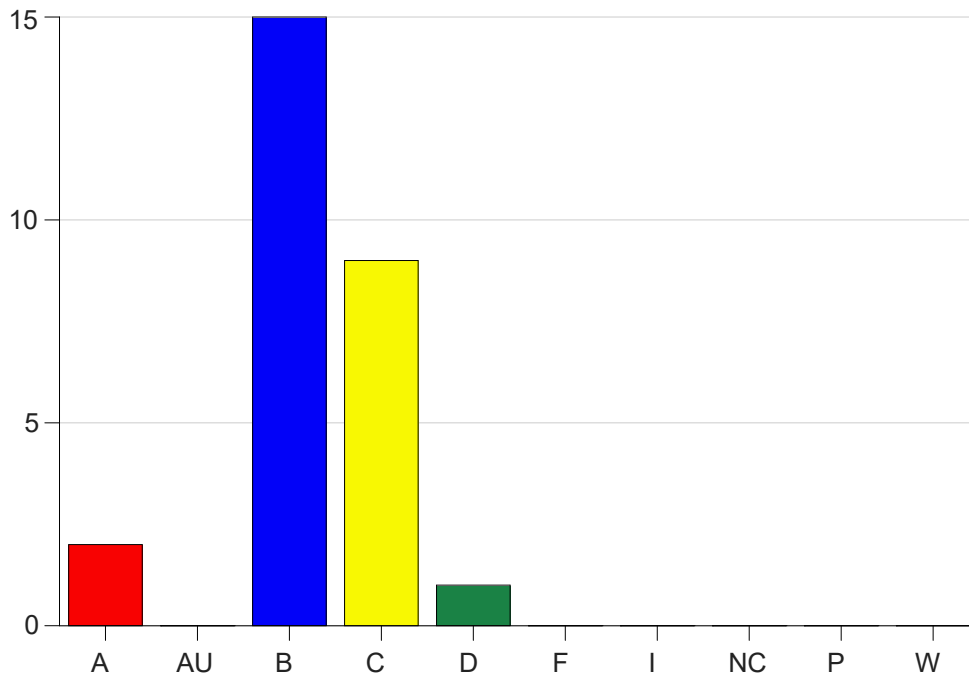

Louisiana State University Eunice

Grade Distribution by Course

2019 Fall Semester

Nov 6, 2020
11:25:32 PM

Course Work Course Number: NURS1232

Course Work Count - All		A	AU	B	C	D	F	I	NC	P	W	Total
60	Foreman,M	2	0	15	9	1	0	0	0	0	0	27
Total		2	0	15	9	1	0	0	0	0	0	27