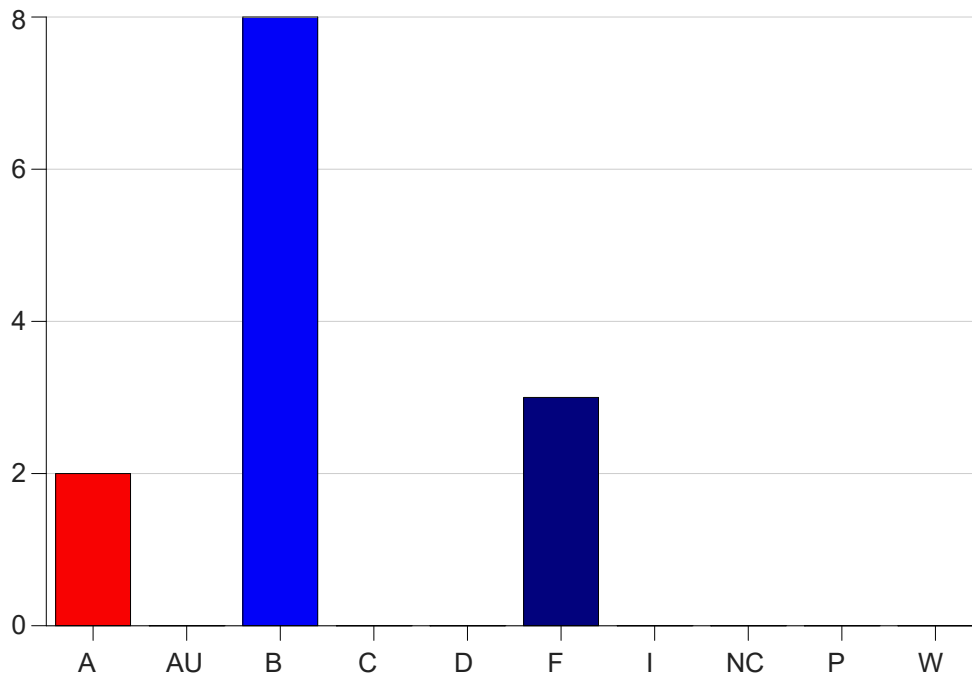

Louisiana State University Eunice

Grade Distribution by Course

2019 Fall Semester

Nov 6, 2020
11:25:32 PM

Course Work Course Number: CSC 2212

Course Work Count - All		A	AU	B	C	D	F	I	NC	P	W	Total
01	Seeder, L	2	0	8	0	0	3	0	0	0	0	13
Total		2	0	8	0	0	3	0	0	0	0	13