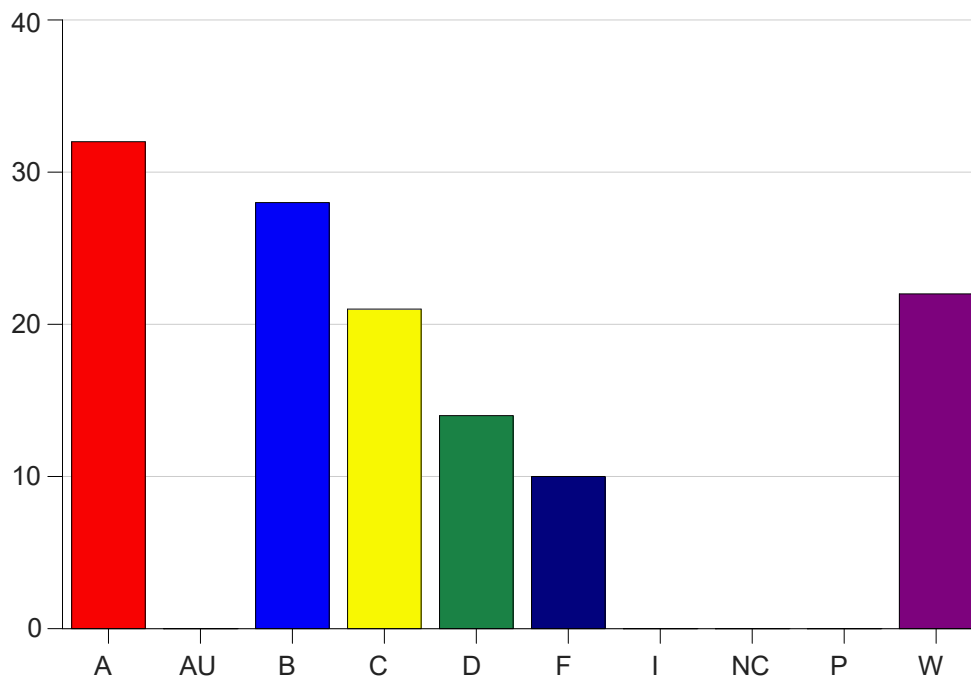

Louisiana State University Eunice

Grade Distribution by Course

2019 Fall Semester

Nov 6, 2020
11:25:32 PM

Course Work Course Number: ART 1440

Course Work Count - All		A	AU	B	C	D	F	I	NC	P	W	Total
02	Noble,J	1	0	4	11	7	3	0	0	0	8	34
25	Simmons, J	6	0	9	1	3	4	0	0	0	9	32
C6	Noble,J	19	0	8	8	4	3	0	0	0	3	45
D1	Simmons, J	6	0	7	1	0	0	0	0	0	2	16
Total		32	0	28	21	14	10	0	0	0	22	127