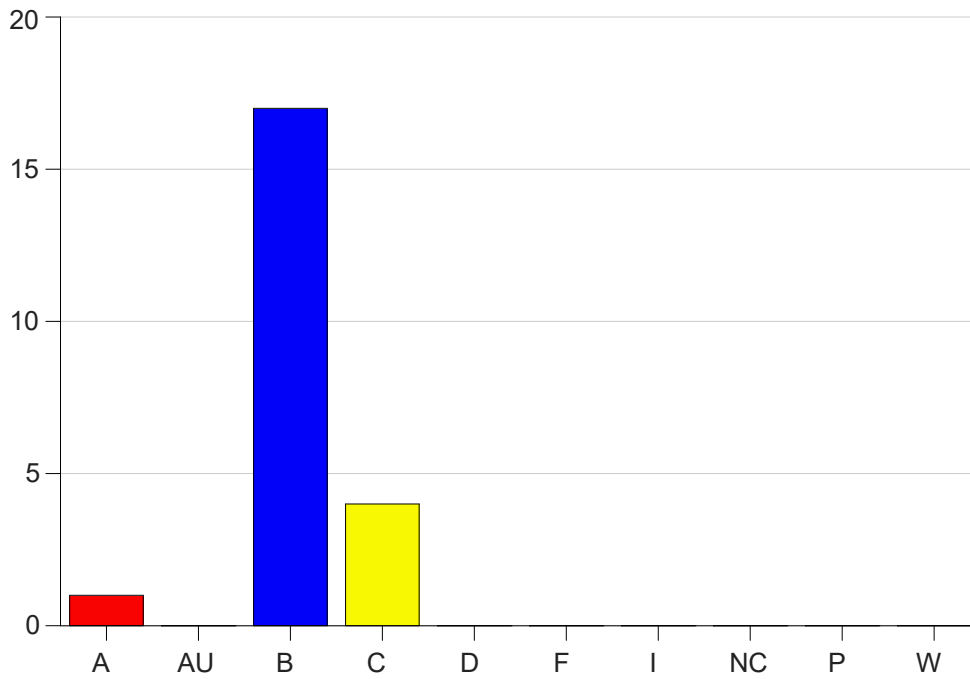

Louisiana State University Eunice

Grade Distribution by Course

2019 Fall Semester

Nov 6, 2020
11:25:32 PM

Course Work Course Number: NURS2532

Course Work Count - All		A	AU	B	C	D	F	I	NC	P	W	Total
60	L'Hote,W	1	0	17	4	0	0	0	0	0	0	22
Total		1	0	17	4	0	0	0	0	0	0	22