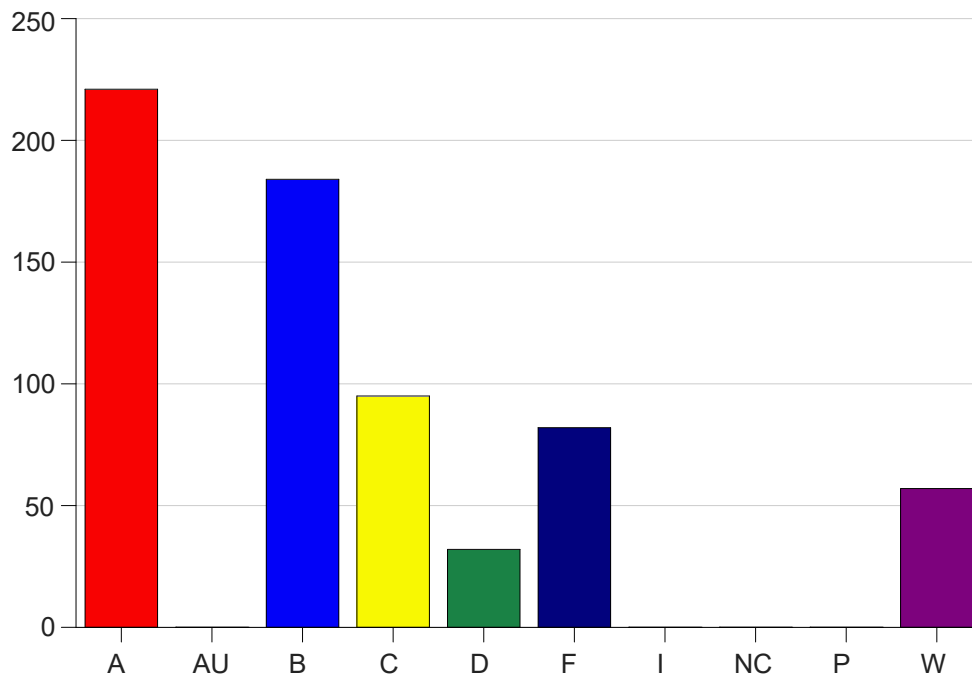

Louisiana State University Eunice

Grade Distribution by Course

2019 Fall Semester

Nov 6, 2020
11:25:32 PM

Course Work Count - All		A	AU	B	C	D	F	I	NC	P	W	Total
DK	Johnson,CS	5	0	5	2	0	2	0	0	0	0	14
Total		221	0	184	95	32	82	0	0	0	57	671