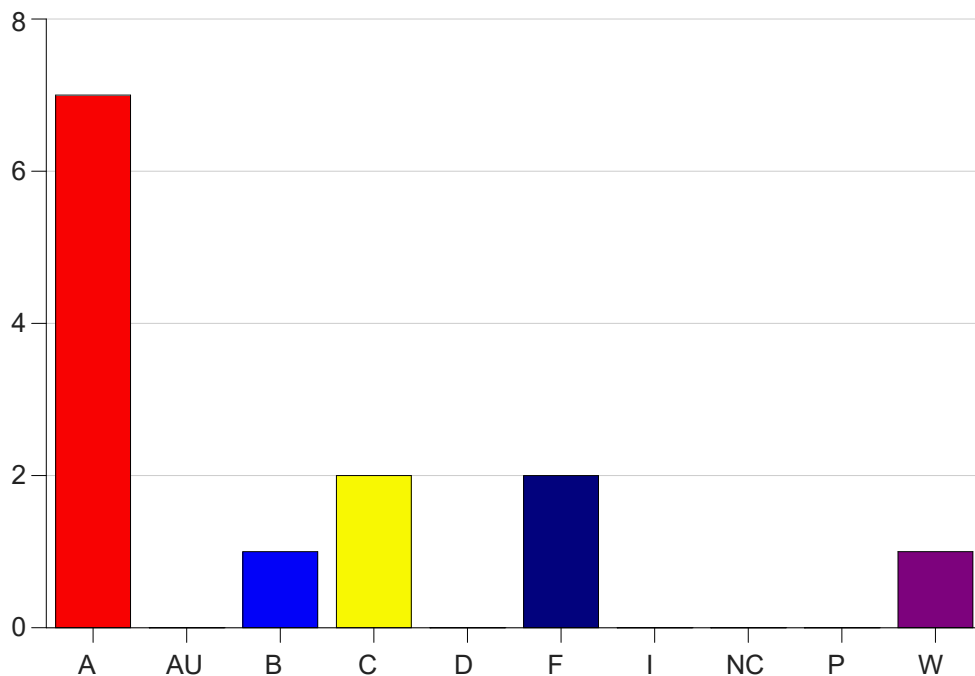

Louisiana State University Eunice

Grade Distribution by Course

2019 Fall Semester

Nov 6, 2020
11:25:32 PM

Course Work Course Number: PBSA2200

Course Work Count - All		A	AU	B	C	D	F	I	NC	P	W	Total
C6	Hally,R	7	0	1	2	0	2	0	0	0	1	13
Total		7	0	1	2	0	2	0	0	0	1	13