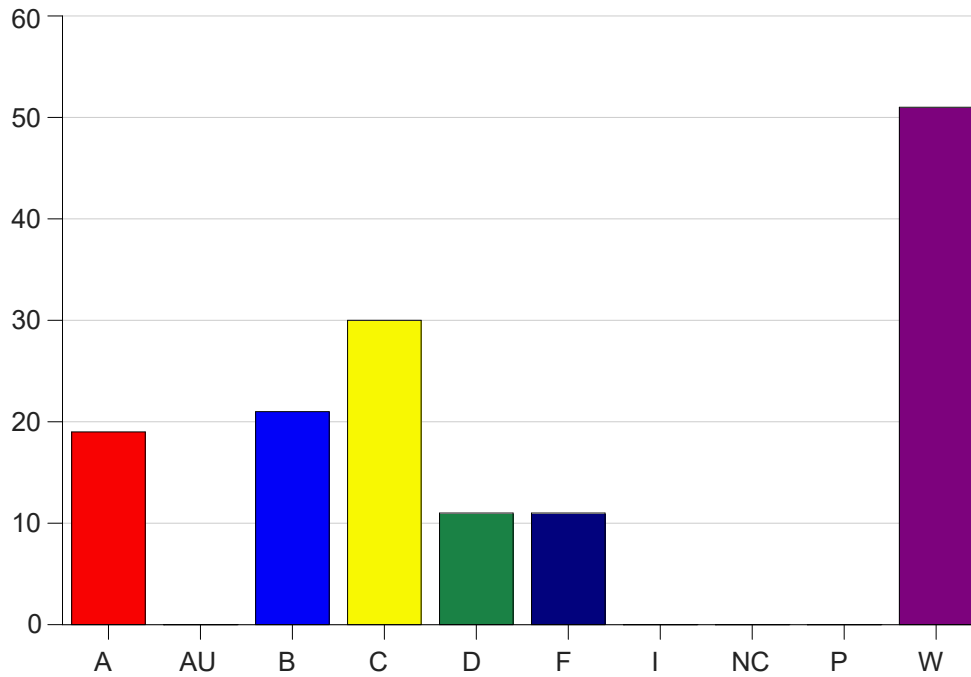

Louisiana State University Eunice

Grade Distribution by Course

2019 Fall Semester

Nov 6, 2020
11:25:32 PM

Course Work Course Number: BIOL1201

Course Work Count - All		A	AU	B	C	D	F	I	NC	P	W	Total
01	Jariel,D	4	0	5	12	0	3	0	0	0	8	32
02	Hamlin,J	9	0	13	15	11	8	0	0	0	43	99
D2	Bergeron,P	1	0	2	2	0	0	0	0	0	0	5
D3	Readore, G	5	0	1	1	0	0	0	0	0	0	7
Total		19	0	21	30	11	11	0	0	0	51	143