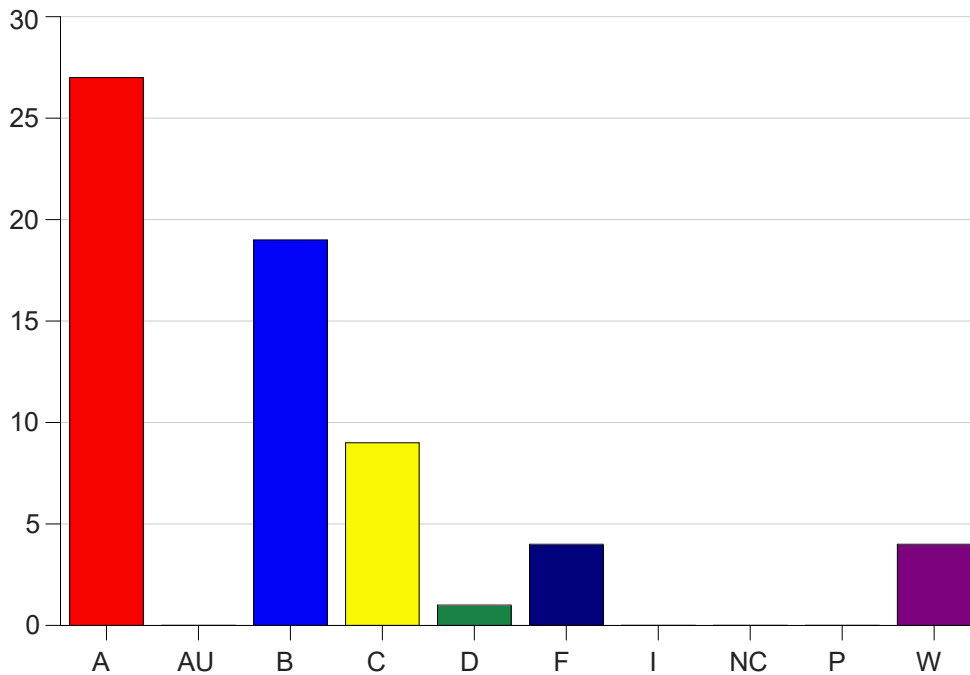

Louisiana State University Eunice

Grade Distribution by Course

2019 Fall Semester

Nov 6, 2020
11:25:32 PM

Course Work Course Number: CMST2060

Course Work Count - All		A	AU	B	C	D	F	I	NC	P	W	Total
01	Rockenschu	9	0	8	2	0	0	0	0	0	0	19
02	Walker, B	12	0	8	3	0	4	0	0	0	1	28
03	Walker, B	6	0	3	4	1	0	0	0	0	3	17
Total		27	0	19	9	1	4	0	0	0	4	64