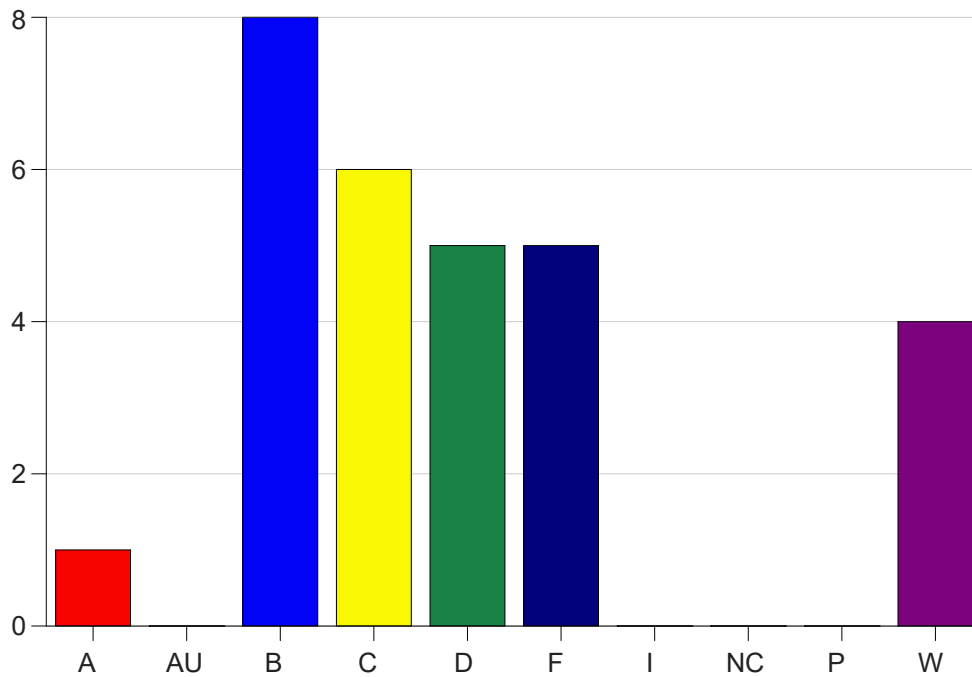

Louisiana State University Eunice

Grade Distribution by Course

2019 Fall Semester

Nov 6, 2020
11:25:32 PM

Course Work Course Number: ALLH1605

Course Work Count - All		A	AU	B	C	D	F	I	NC	P	W	Total
25	Riley, C	0	0	7	4	3	1	0	0	0	3	18
26	Riley, C	1	0	1	2	2	4	0	0	0	1	11
Total		1	0	8	6	5	5	0	0	0	4	29