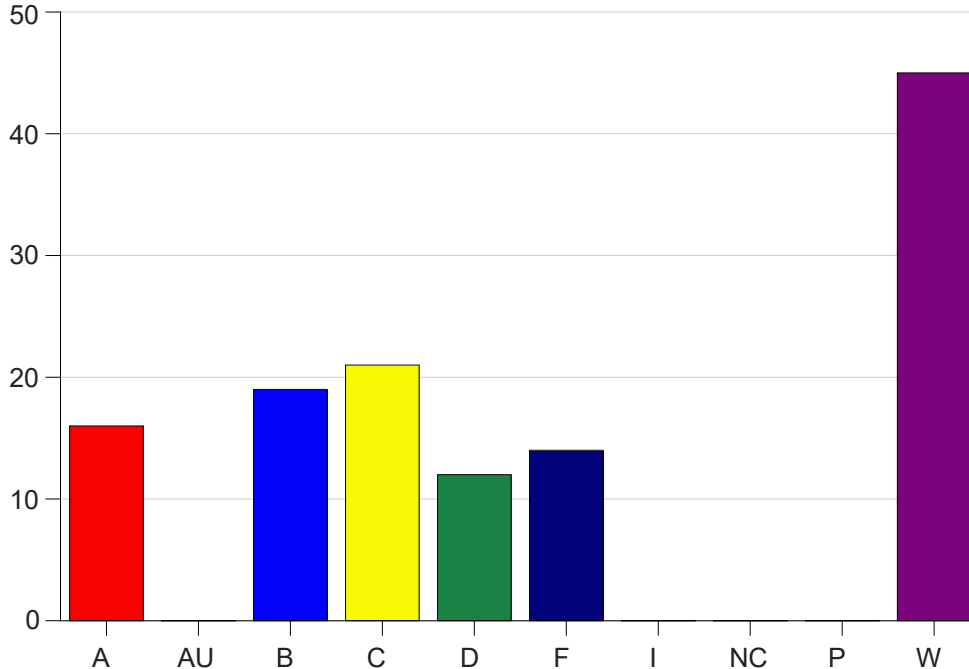

Louisiana State University Eunice

Grade Distribution by Course

2019 Fall Semester

Nov 6, 2020
11:25:32 PM

Course Work Course Number: BIOL1208

Course Work Count - All		A	AU	B	C	D	F	I	NC	P	W	Total
91	Williams,A	3	0	2	4	3	5	0	0	0	7	24
92	Williams,A	0	0	3	2	4	1	0	0	0	16	26
93	Williams,A	1	0	2	2	4	6	0	0	0	8	23
94	Williams,A	5	0	5	6	1	1	0	0	0	11	29
95	Beshera, K	0	0	4	5	0	1	0	0	0	3	13
D2	Bergeron,P	1	0	2	2	0	0	0	0	0	0	5
D3	Readore, G	6	0	1	0	0	0	0	0	0	0	7
Total		16	0	19	21	12	14	0	0	0	45	127