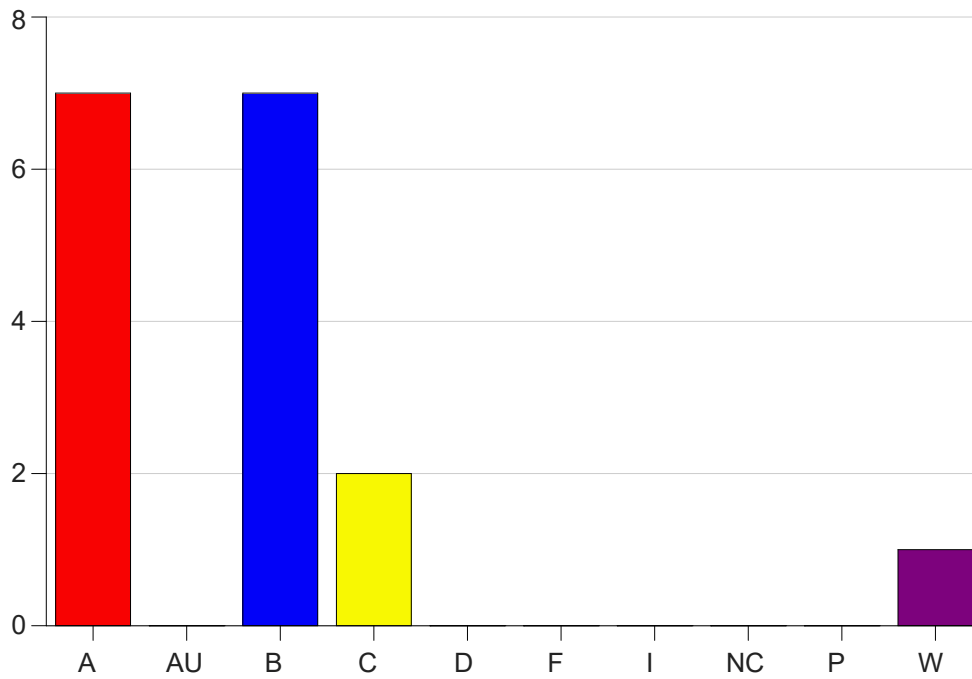

Louisiana State University Eunice

Grade Distribution by Course

2019 Fall Semester

Nov 6, 2020
11:25:32 PM

Course Work Course Number: BAS 2300

Course Work Count - All		A	AU	B	C	D	F	I	NC	P	W	Total
25	May,N	7	0	7	2	0	0	0	0	0	1	17
Total		7	0	7	2	0	0	0	0	0	1	17