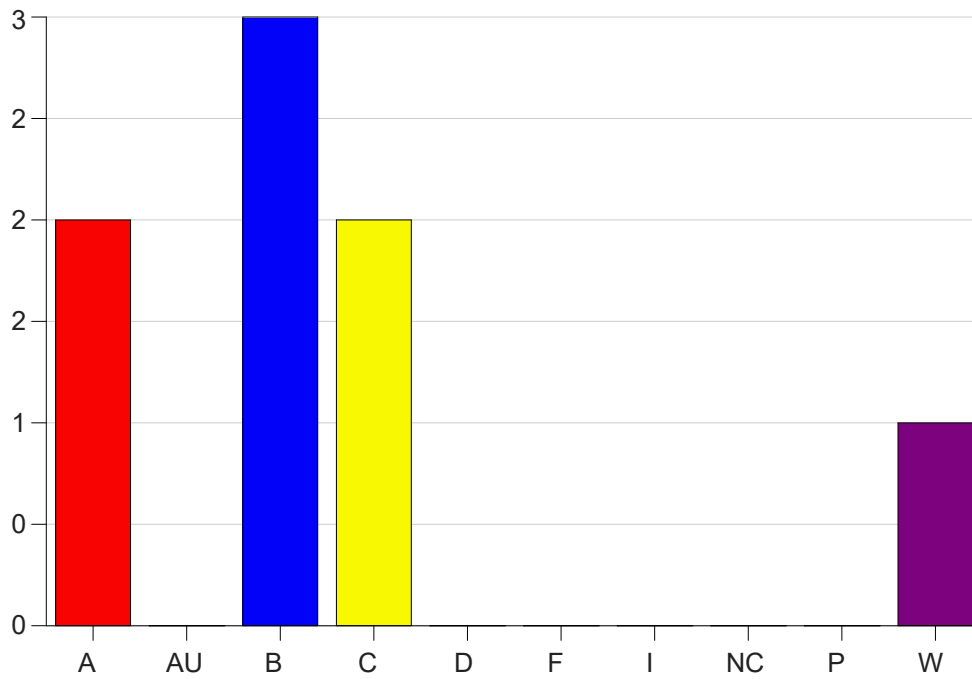

Louisiana State University Eunice

Grade Distribution by Course

2019 Fall Semester

Nov 6, 2020
11:25:32 PM

Course Work Course Number: DMS 1010

Course Work Count - All		A	AU	B	C	D	F	I	NC	P	W	Total
91	Whitney, E	2	0	3	2	0	0	0	0	0	1	8
Total		2	0	3	2	0	0	0	0	0	1	8