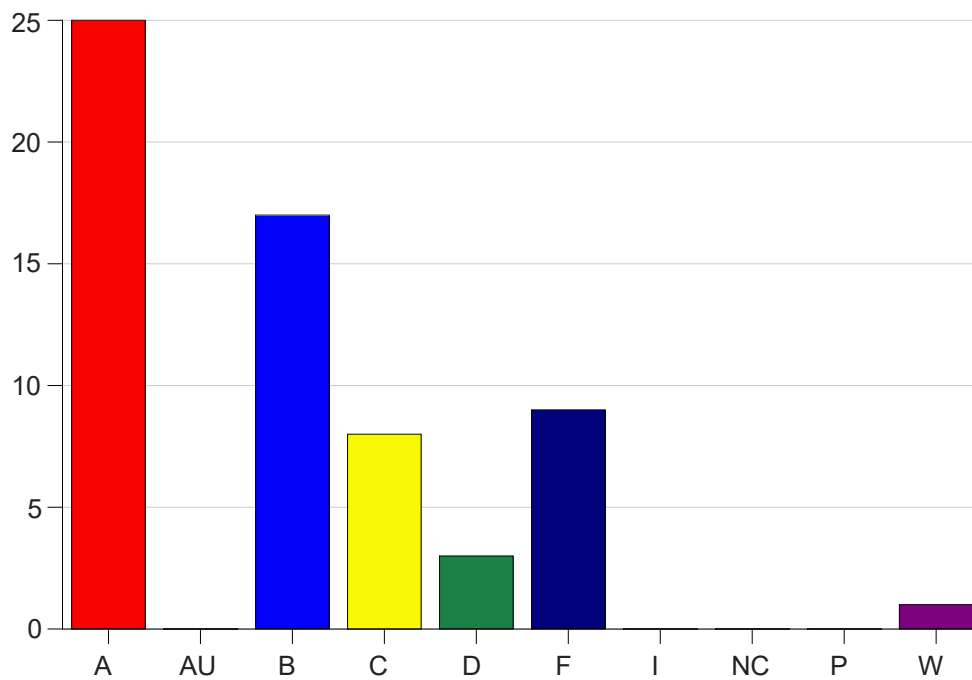

Louisiana State University Eunice

Grade Distribution by Course

2019 Fall Semester

Nov 6, 2020
11:25:32 PM

Course Work Course Number: CJ 1107

Course Work Count - All		A	AU	B	C	D	F	I	NC	P	W	Total
01	Robinson,J	6	0	9	3	2	7	0	0	0	1	28
25	DeCecca,J	19	0	8	5	1	2	0	0	0	0	35
Total		25	0	17	8	3	9	0	0	0	1	63