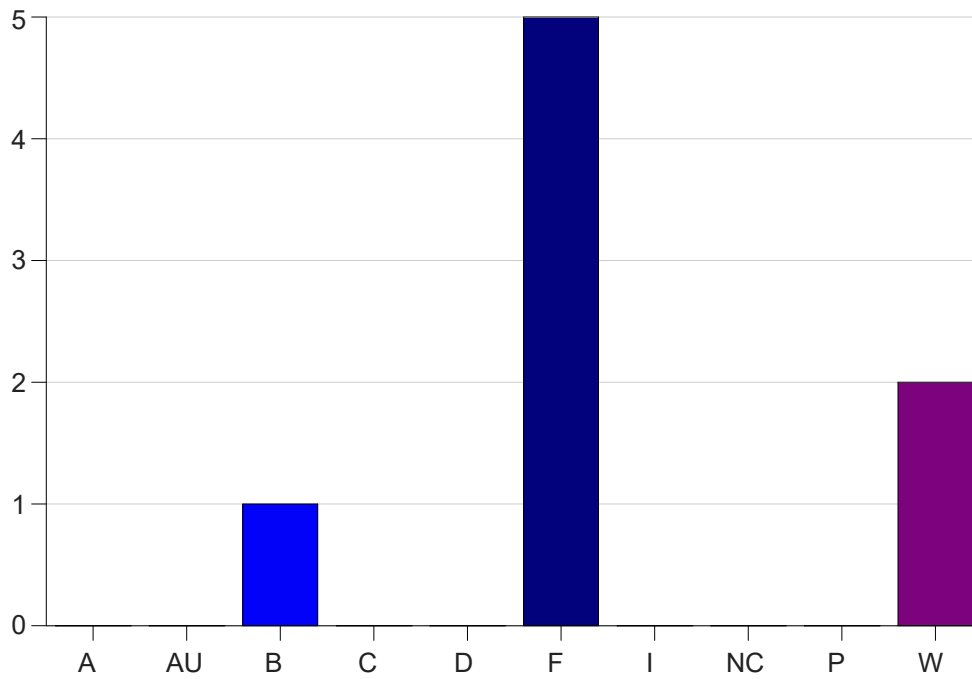

Louisiana State University Eunice

Grade Distribution by Course

2019 Fall Semester

Nov 6, 2020
11:25:32 PM

Course Work Course Number: PSYC2078

Course Work Count - All		A	AU	B	C	D	F	I	NC	P	W	Total
25	Myers, B	0	0	1	0	0	5	0	0	0	2	8
Total		0	0	1	0	0	5	0	0	0	2	8