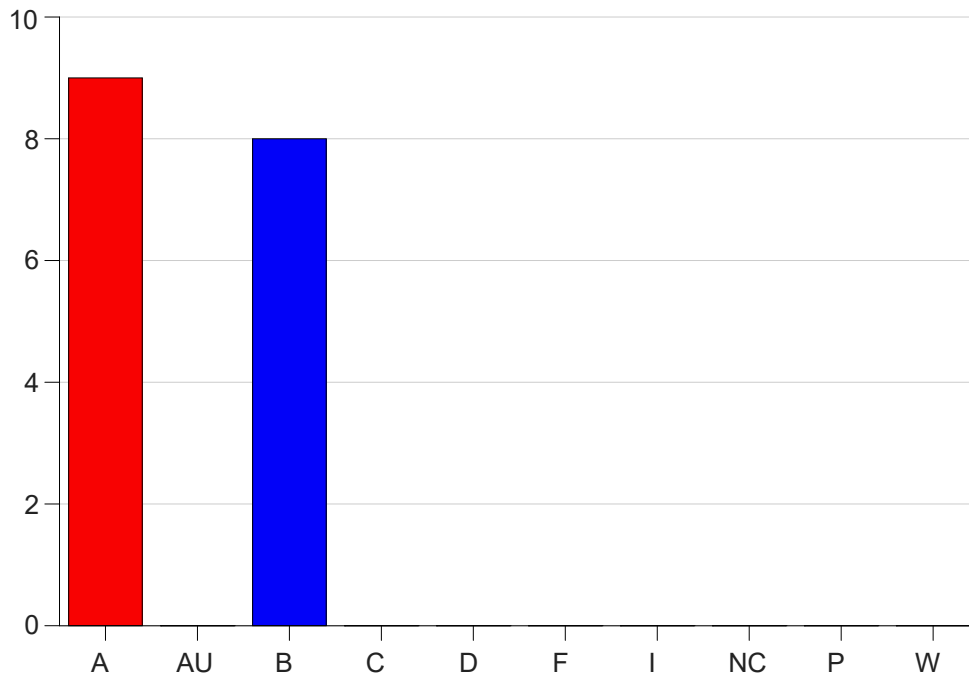

Louisiana State University Eunice

Grade Distribution by Course

2019 Fall Semester

Nov 6, 2020
11:25:32 PM

Course Work Course Number: EDCI2025

Course Work Count - All		A	AU	B	C	D	F	I	NC	P	W	Total
01	Leslie,M	9	0	8	0	0	0	0	0	0	0	17
Total		9	0	8	0	0	0	0	0	0	0	17