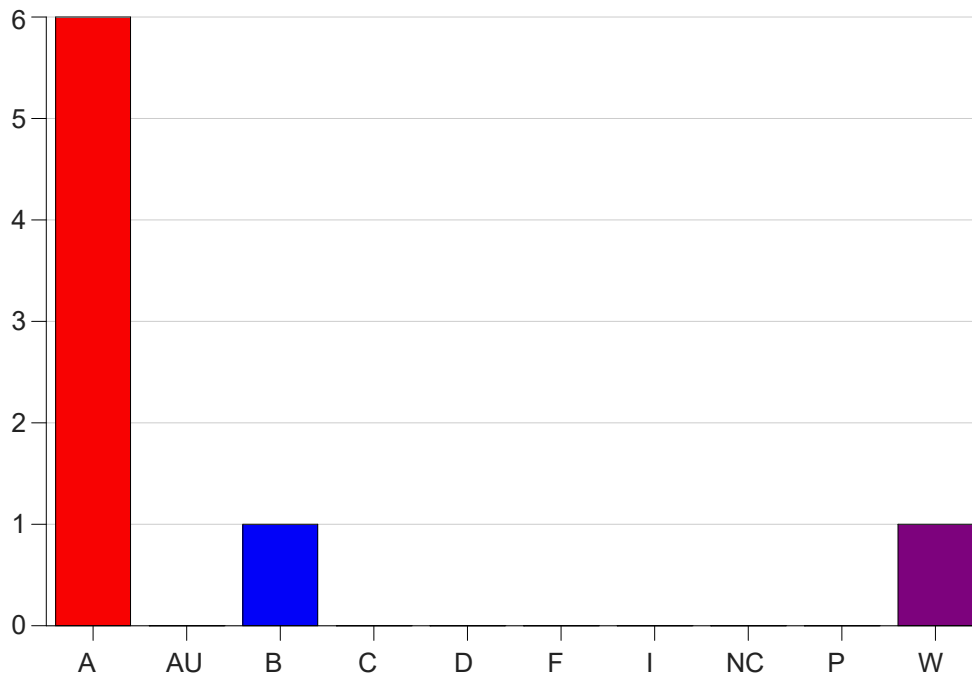

Louisiana State University Eunice

Grade Distribution by Course

2019 Fall Semester

Nov 6, 2020
11:25:32 PM

Course Work Course Number: DMS 1091

Course Work Count - All		A	AU	B	C	D	F	I	NC	P	W	Total
91	Leger,K	6	0	1	0	0	0	0	0	0	1	8
Total		6	0	1	0	0	0	0	0	0	1	8