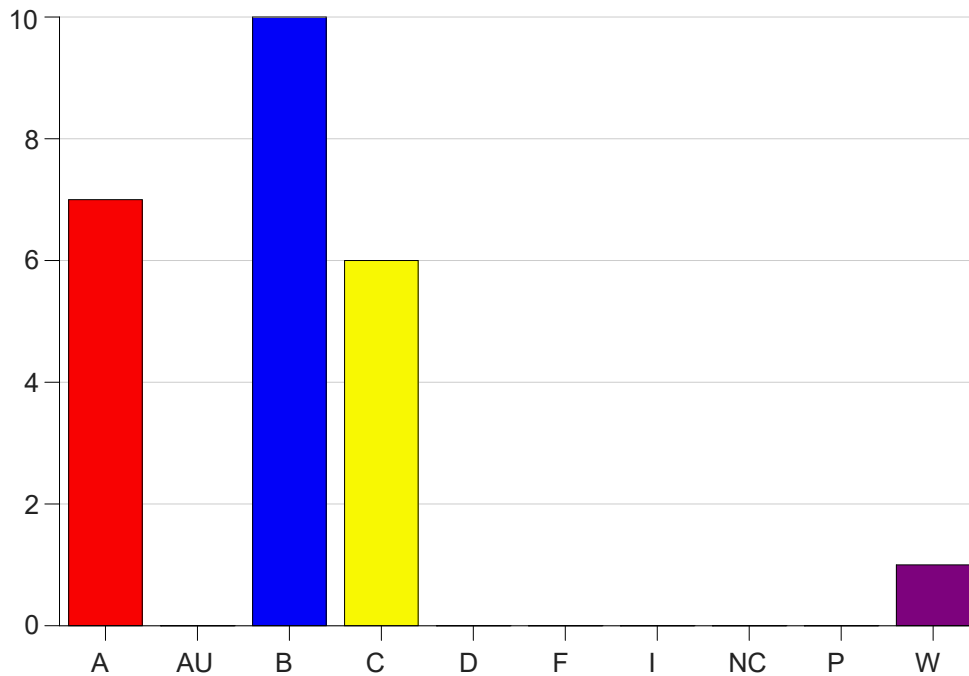

Louisiana State University Eunice

Grade Distribution by Course

2019 Fall Semester

Nov 6, 2020
11:25:32 PM

Course Work Course Number: HCM 2650

Course Work Count - All		A	AU	B	C	D	F	I	NC	P	W	Total
25	Qualey, T	7	0	10	6	0	0	0	0	0	1	24
Total		7	0	10	6	0	0	0	0	0	1	24