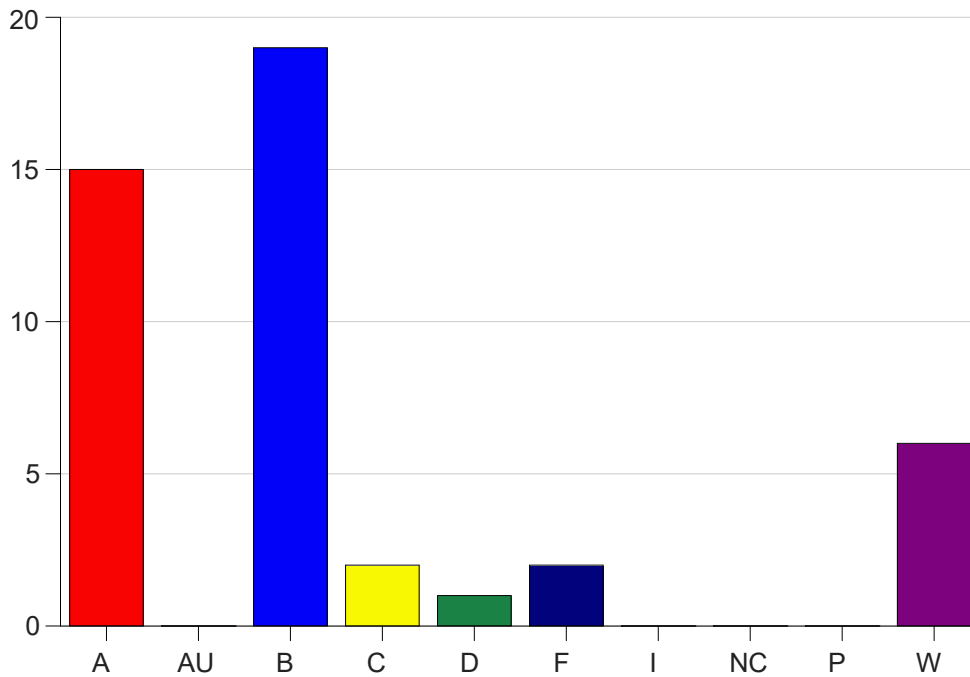

Louisiana State University Eunice

Grade Distribution by Course

2019 Fall Semester

Nov 6, 2020
11:25:32 PM

Course Work Course Number: ACCT2001

Course Work Count - All		A	AU	B	C	D	F	I	NC	P	W	Total
02	Holmes, W	10	0	9	2	1	1	0	0	0	0	23
25	Holmes, W	5	0	10	0	0	1	0	0	0	6	22
Total		15	0	19	2	1	2	0	0	0	6	45