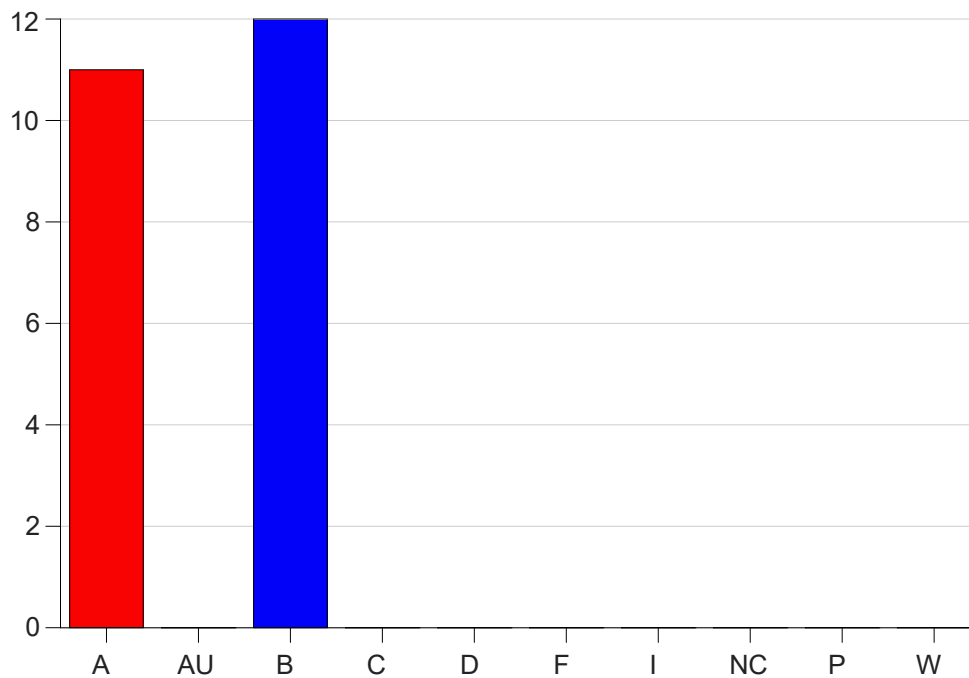

Louisiana State University Eunice

Grade Distribution by Course

2019 Fall Semester

Nov 6, 2020
11:25:32 PM

Course Work Course Number: RADT2033

Course Work Count - All		A	AU	B	C	D	F	I	NC	P	W	Total
01	Lavigne,C	11	0	12	0	0	0	0	0	0	0	23
Total		11	0	12	0	0	0	0	0	0	0	23