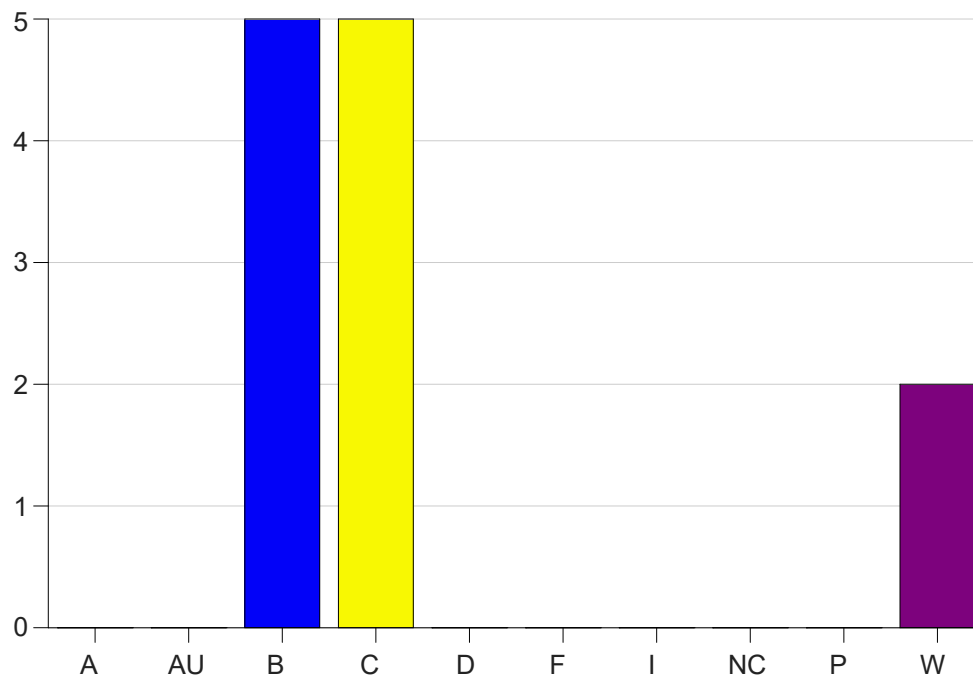

Louisiana State University Eunice

Grade Distribution by Course

2019 Fall Semester

Nov 6, 2020
11:25:32 PM

Course Work Course Number: SURT1104

Course Work Count - All		A	AU	B	C	D	F	I	NC	P	W	Total
01	Kopp, R	0	0	5	5	0	0	0	0	0	2	12
Total		0	0	5	5	0	0	0	0	0	2	12