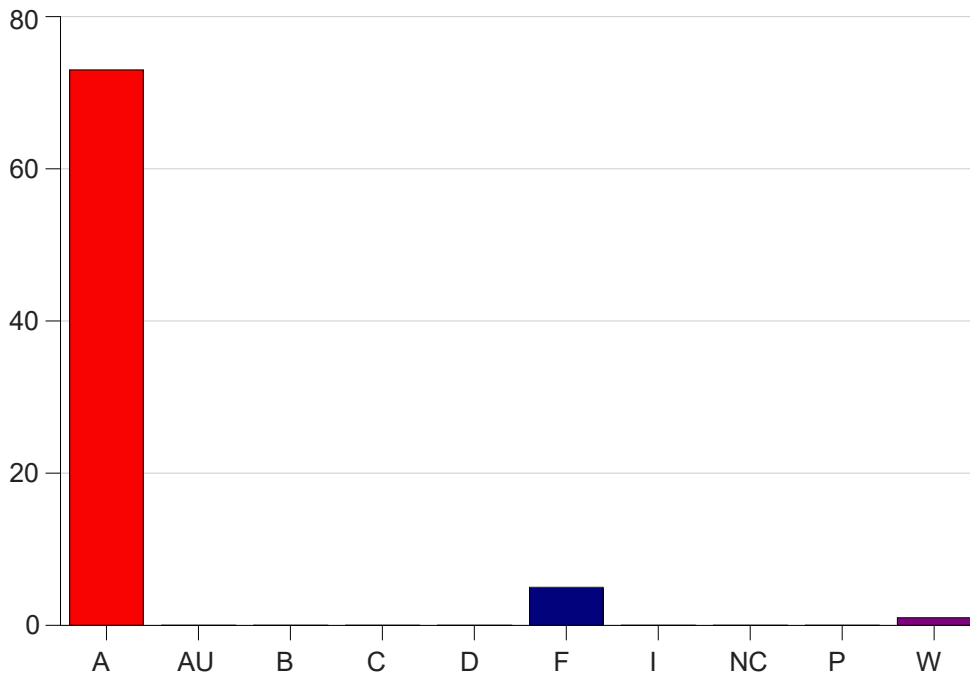

Louisiana State University Eunice

Grade Distribution by Course

2019 Fall Semester

Nov 6, 2020
11:25:32 PM

Course Work Course Number: HPRE1501

Course Work Count - All		A	AU	B	C	D	F	I	NC	P	W	Total
01	Orgain,A	19	0	0	0	0	1	0	0	0	1	21
02	Gonzales,J	9	0	0	0	0	0	0	0	0	0	9
03	Collins,M	11	0	0	0	0	2	0	0	0	0	13
04	Starks, B	10	0	0	0	0	0	0	0	0	0	10
05	McCreynol,J	8	0	0	0	0	2	0	0	0	0	10
06	McGimsey,I	16	0	0	0	0	0	0	0	0	0	16
Total		73	0	0	0	0	5	0	0	0	1	79