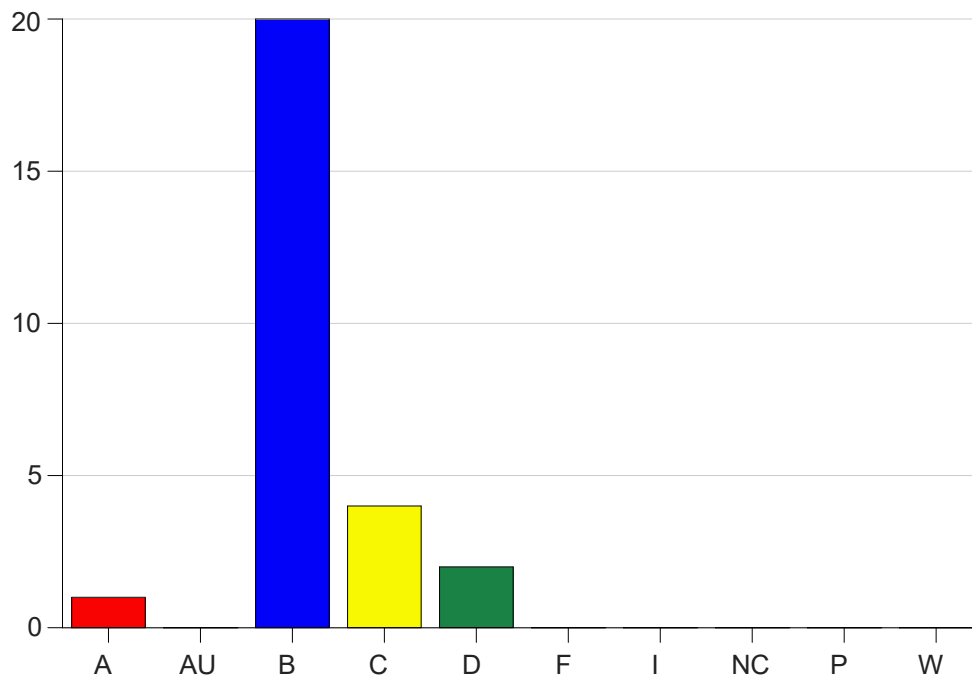

Louisiana State University Eunice

Grade Distribution by Course

2019 Fall Semester

Nov 6, 2020
11:25:32 PM

Course Work Course Number: NURS1230

Course Work Count - All		A	AU	B	C	D	F	I	NC	P	W	Total
60	Batiste,B	1	0	20	4	2	0	0	0	0	0	27
Total		1	0	20	4	2	0	0	0	0	0	27