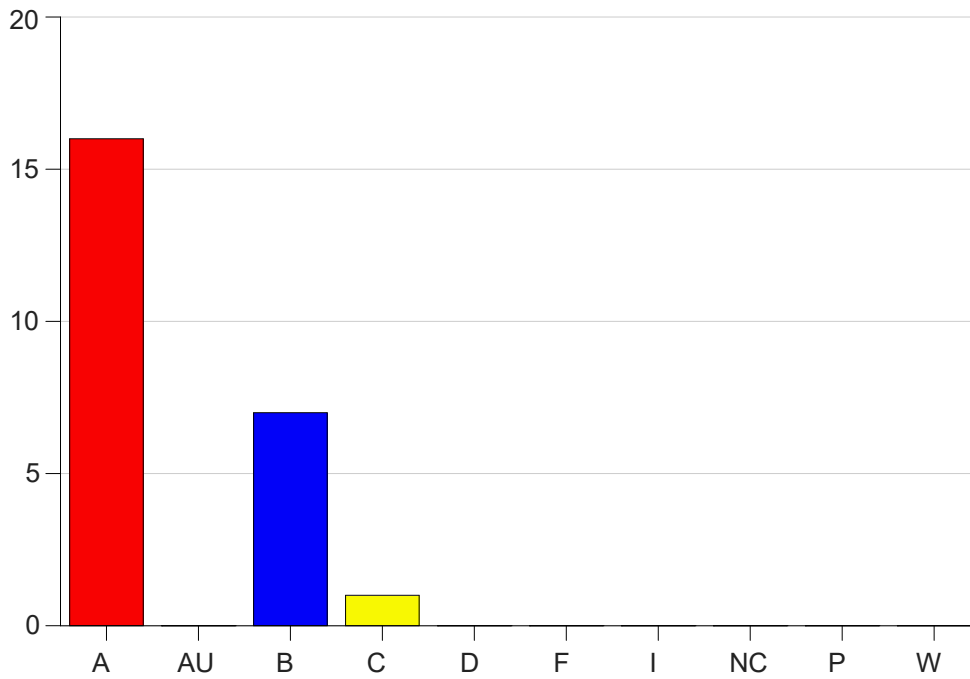

Louisiana State University Eunice

Grade Distribution by Course

2019 Fall Semester

Nov 6, 2020
11:25:32 PM

Course Work Course Number: ENGL2027

Course Work Count - All		A	AU	B	C	D	F	I	NC	P	W	Total
01	Cavell,M	16	0	7	1	0	0	0	0	0	0	24
Total		16	0	7	1	0	0	0	0	0	0	24