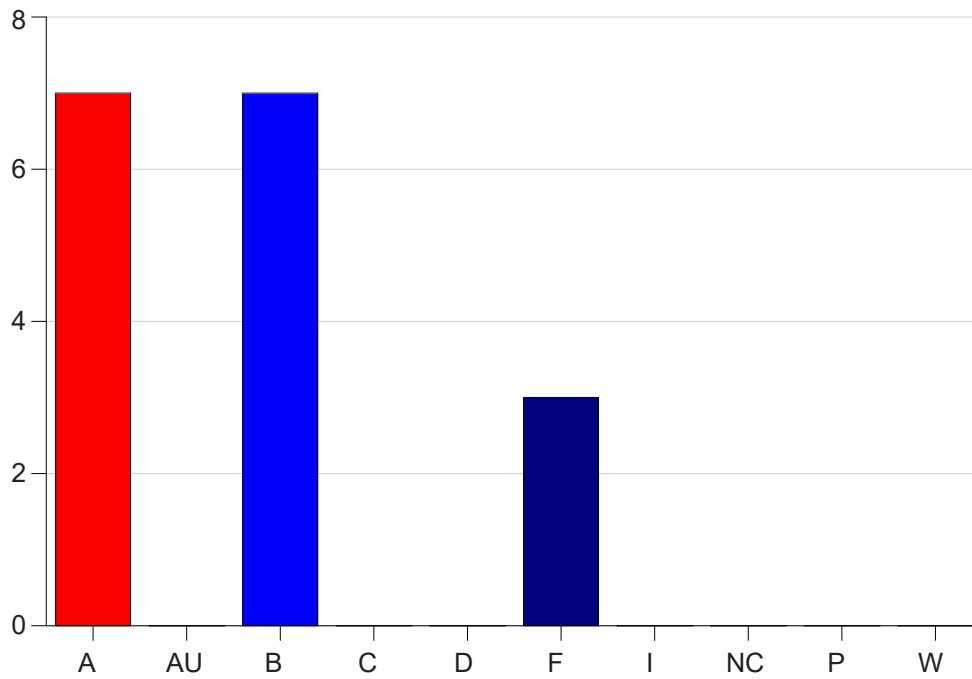

Louisiana State University Eunice

Grade Distribution by Course

2019 Fall Semester

Nov 6, 2020
11:25:32 PM

Course Work Course Number: CJ 2131

Course Work Count - All		A	AU	B	C	D	F	I	NC	P	W	Total
C1	DeCecca,J	7	0	7	0	0	3	0	0	0	0	17
Total		7	0	7	0	0	3	0	0	0	0	17