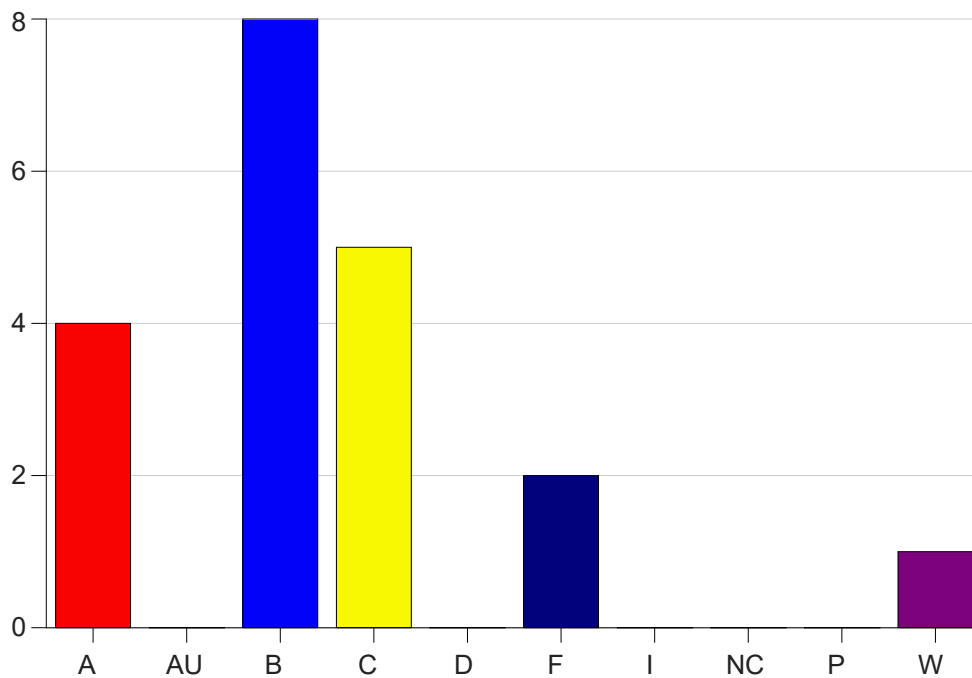

Louisiana State University Eunice

Grade Distribution by Course

2019 Fall Semester

Nov 6, 2020
11:25:32 PM

Course Work Course Number: ART 2470

Course Work Count - All		A	AU	B	C	D	F	I	NC	P	W	Total
01	Noble,J	4	0	8	5	0	2	0	0	0	1	20
Total		4	0	8	5	0	2	0	0	0	1	20