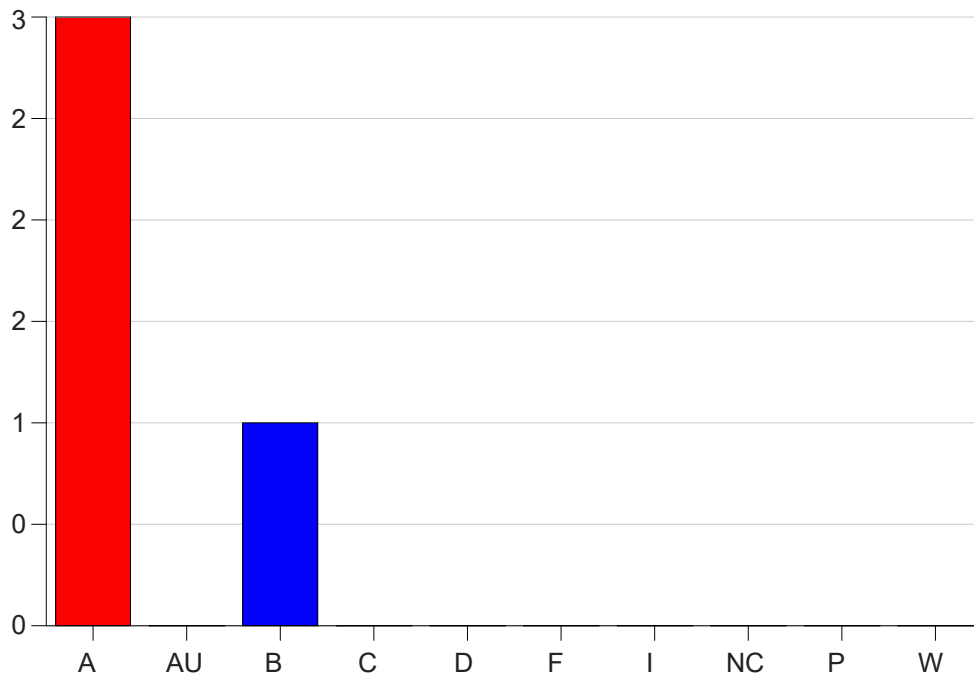

Louisiana State University Eunice

Grade Distribution by Course

2019 Fall Semester

Nov 6, 2020
11:25:32 PM

Course Work Course Number: INDS2730

Course Work Count - All		A	AU	B	C	D	F	I	NC	P	W	Total
C6	Kapp, K	3	0	1	0	0	0	0	0	0	0	4
Total		3	0	1	0	0	0	0	0	0	0	4