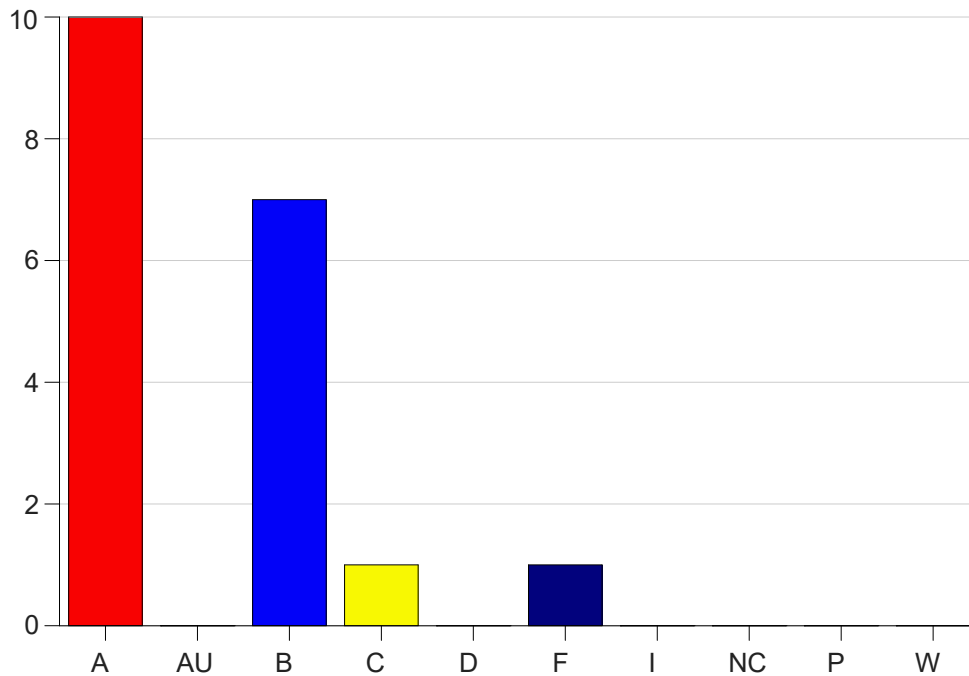

Louisiana State University Eunice

Grade Distribution by Course

2019 Fall Semester

Nov 6, 2020
11:25:32 PM

Course Work Course Number: ALLH1200

Course Work Count - All		A	AU	B	C	D	F	I	NC	P	W	Total
25	Massy,J	10	0	7	1	0	1	0	0	0	0	19
Total		10	0	7	1	0	1	0	0	0	0	19