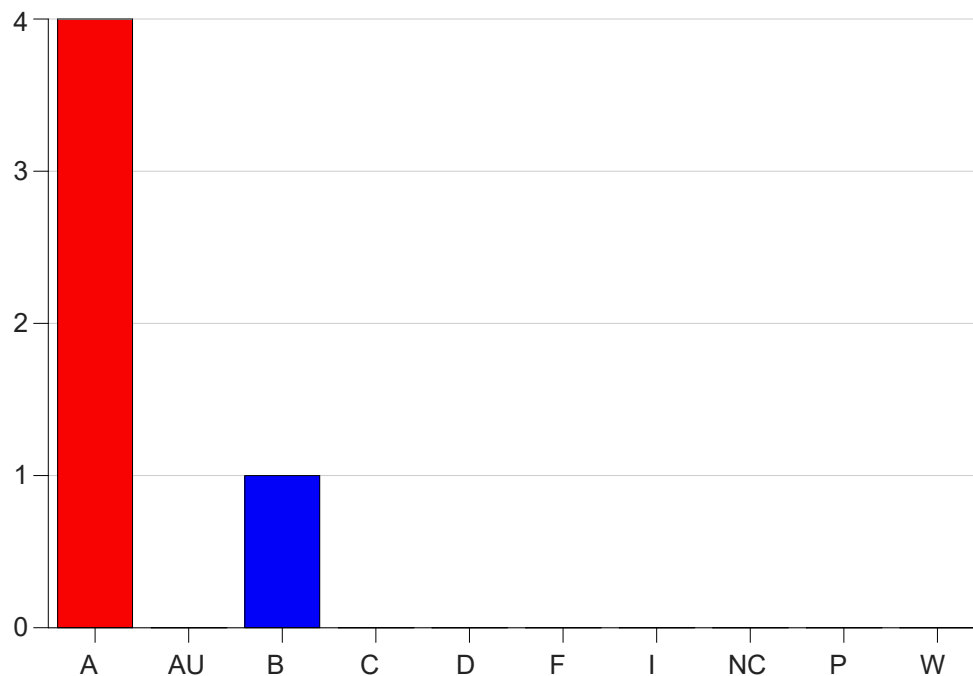

Louisiana State University Eunice

Grade Distribution by Course

2019 Fall Semester

Nov 6, 2020
11:25:32 PM

Course Work Course Number: FREN1002

Course Work Count - All		A	AU	B	C	D	F	I	NC	P	W	Total
01	Miller, M.	4	0	1	0	0	0	0	0	0	0	5
Total		4	0	1	0	0	0	0	0	0	0	5