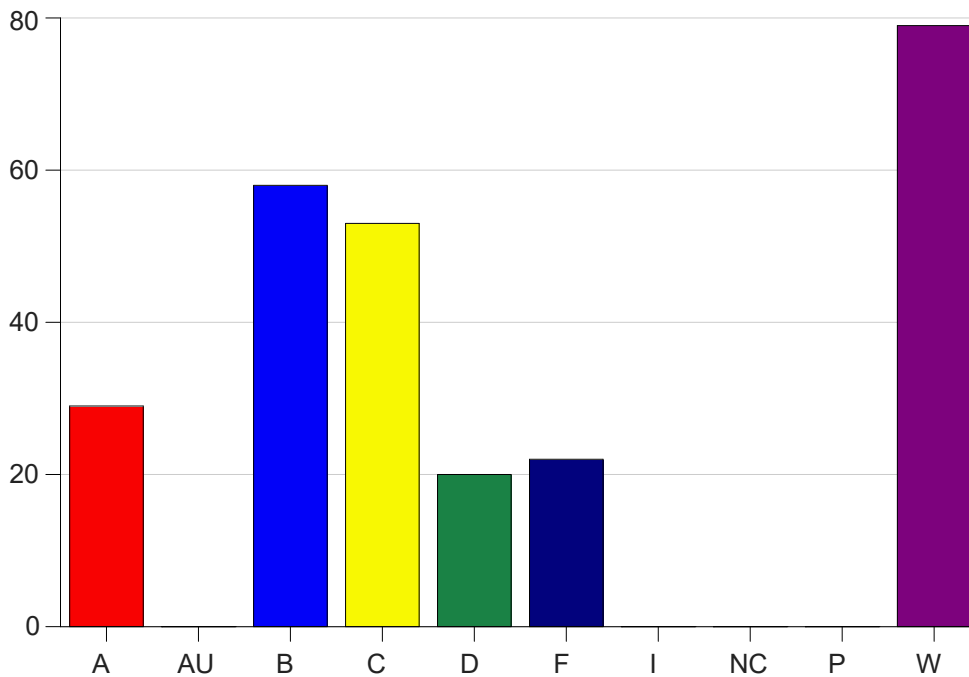

Louisiana State University Eunice

Grade Distribution by Course

2019 Fall Semester

Nov 6, 2020
11:25:32 PM

Course Work Course Number: BIOL1161

Course Work Count - All		A	AU	B	C	D	F	I	NC	P	W	Total
90	Cordes,J	1	0	8	2	2	3	0	0	0	13	29
91	Beshera, K	2	0	3	3	3	0	0	0	0	7	18
92	Cordes,J	3	0	5	3	2	8	0	0	0	5	26
93	Cordes,J	5	0	8	4	0	4	0	0	0	9	30
94	Cordes,J	8	0	8	1	0	1	0	0	0	12	30
95	Beshera, K	1	0	7	10	3	2	0	0	0	5	28
96	Beshera, K	4	0	5	6	4	2	0	0	0	8	29
97	Cordes,J	0	0	4	1	0	0	0	0	0	5	10
98	Williams,A	1	0	4	13	2	1	0	0	0	9	30
99	Williams,A	4	0	6	10	4	1	0	0	0	6	31
Total		29	0	58	53	20	22	0	0	0	79	261