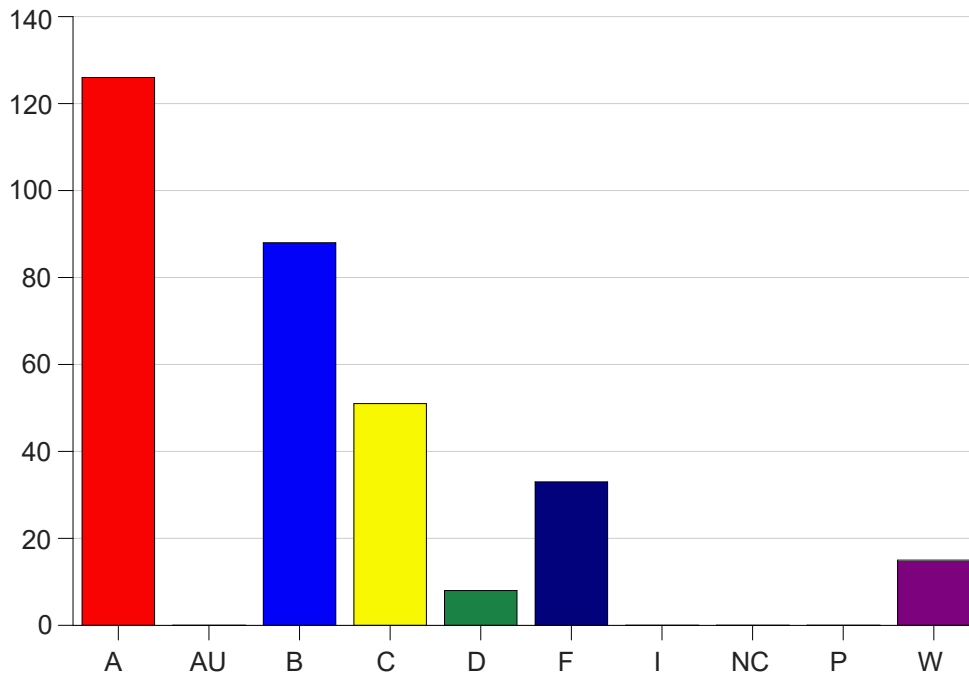

Louisiana State University Eunice

Grade Distribution by Course

2019 Fall Semester

Nov 6, 2020
11:25:32 PM

Course Work Course Number: ENGL1002

Course Work Count - All		A	AU	B	C	D	F	I	NC	P	W	Total
02	Fontenot,B	8	0	11	11	1	3	0	0	0	0	34
03	Fontenot,B	13	0	16	5	0	1	0	0	0	0	35
04	Spears,J	18	0	4	2	1	1	0	0	0	5	31
05	Meche,J	2	0	3	1	0	7	0	0	0	1	14
06	Langlois,D	14	0	10	6	0	1	0	0	0	0	31
08	Langlois,D	19	0	8	2	2	3	0	0	0	1	35
09	Cavell,M	11	0	13	7	0	2	0	0	0	2	35
25	Thibodea,J	4	0	3	7	4	7	0	0	0	5	30
A1	Brown, C	1	0	3	1	0	3	0	0	0	0	8
C6	Spears,J	25	0	0	1	0	4	0	0	0	0	30
C7	Fontenot,B	7	0	6	4	0	1	0	0	0	1	19
D4	Johnson,CS	4	0	11	4	0	0	0	0	0	0	19
Total		126	0	88	51	8	33	0	0	0	15	321