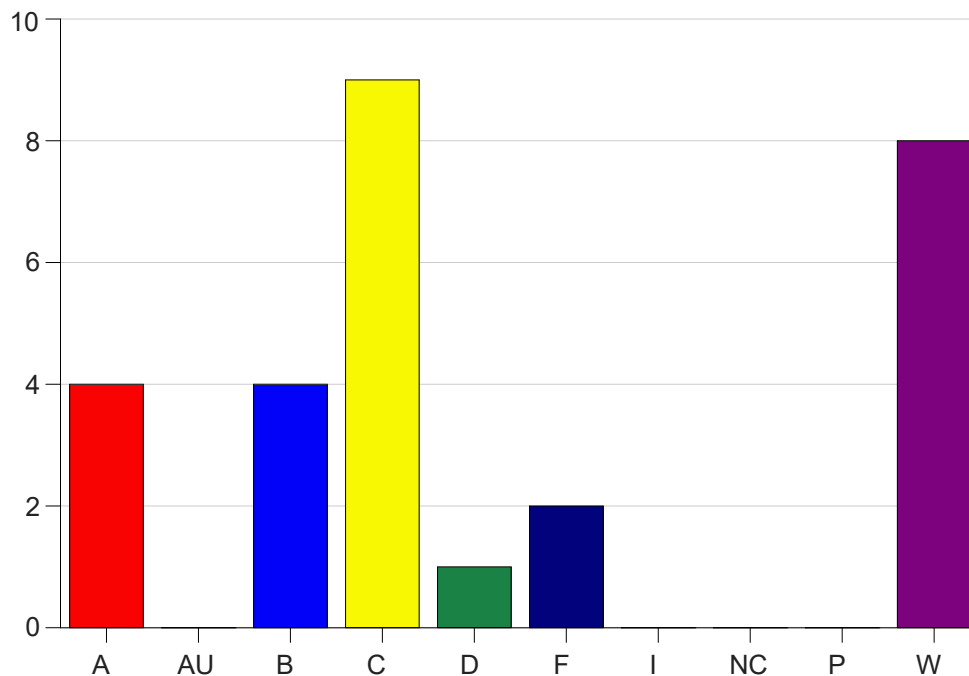

Louisiana State University Eunice

Grade Distribution by Course

2019 Fall Semester

Nov 6, 2020
11:25:32 PM

Course Work Course Number: MATH1431

Course Work Count - All		A	AU	B	C	D	F	I	NC	P	W	Total
01	Dunlap,A	4	0	4	9	1	2	0	0	0	8	28
Total		4	0	4	9	1	2	0	0	0	8	28