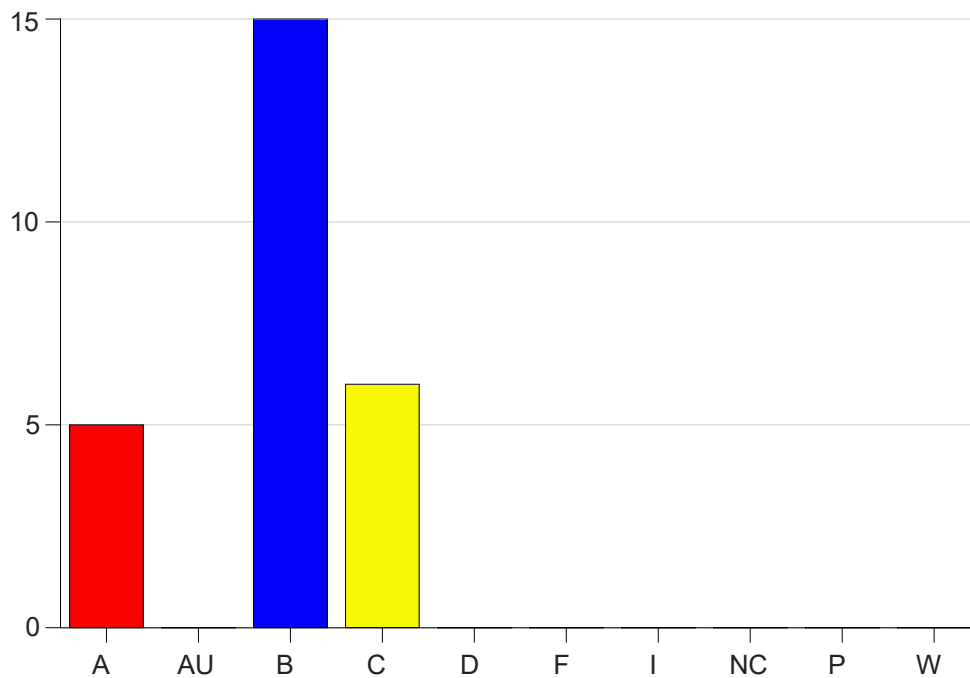

Louisiana State University Eunice

Grade Distribution by Course

2019 Fall Semester

Nov 6, 2020
11:25:32 PM

Course Work Course Number: RADT1011

Course Work Count - All		A	AU	B	C	D	F	I	NC	P	W	Total
01	Sonnier,A	5	0	15	6	0	0	0	0	0	0	26
Total		5	0	15	6	0	0	0	0	0	0	26