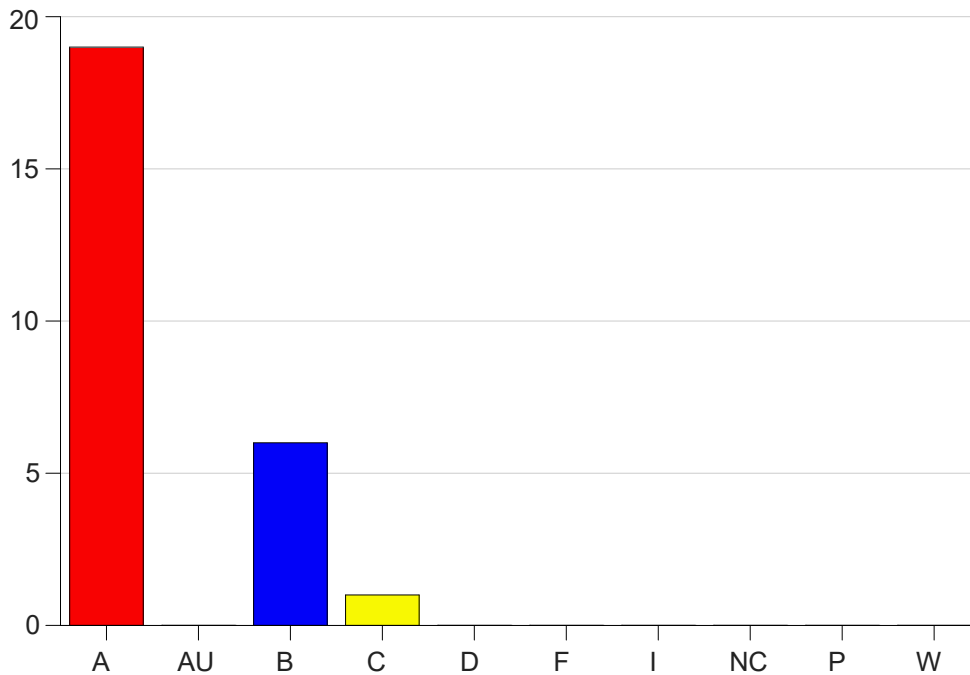

Louisiana State University Eunice

Grade Distribution by Course

2019 Fall Semester

Nov 6, 2020
11:25:32 PM

Course Work Course Number: RADT1092

Course Work Count - All		A	AU	B	C	D	F	I	NC	P	W	Total
91	Sonnier,A	9	0	0	0	0	0	0	0	0	0	9
92	Scott, J.	4	0	3	1	0	0	0	0	0	0	8
93	Scott, J.	6	0	3	0	0	0	0	0	0	0	9
Total		19	0	6	1	0	0	0	0	0	0	26