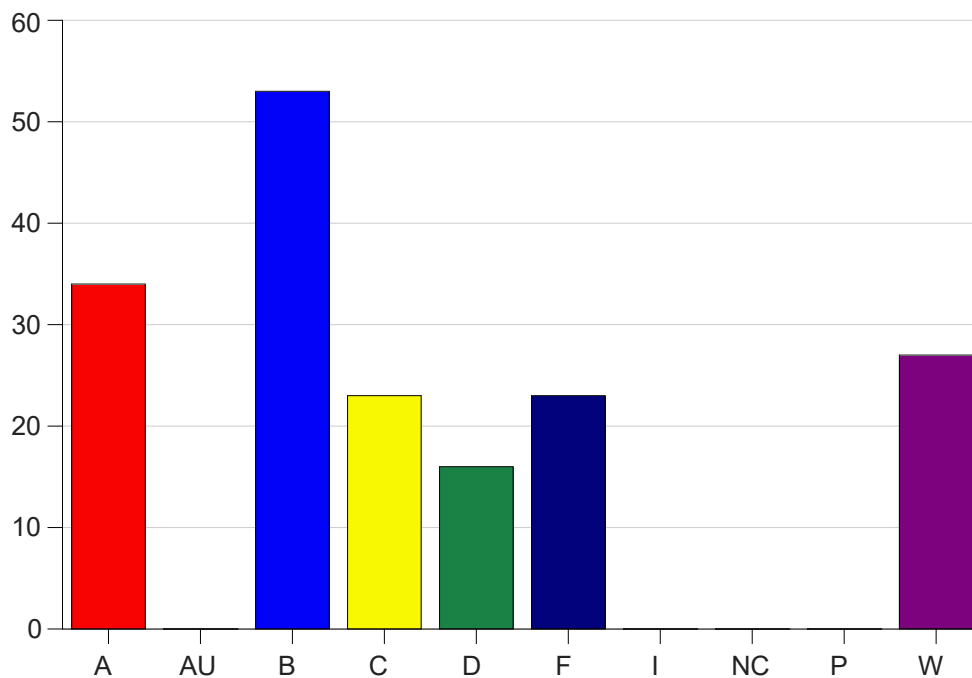

Louisiana State University Eunice

Grade Distribution by Course

2019 Fall Semester

Nov 6, 2020
11:25:32 PM

Course Work Course Number: MATH1020

Course Work Count - All		A	AU	B	C	D	F	I	NC	P	W	Total
01	Escude',W	2	0	11	1	6	1	0	0	0	3	24
02	Christia,R	0	0	7	5	2	11	0	0	0	2	27
03	Christia,R	0	0	3	4	2	9	0	0	0	7	25
25	Semones, G	0	0	4	3	2	2	0	0	0	6	17
D1	Boffenmyer	7	0	4	1	1	0	0	0	0	1	14
D2	Thevenot,M	0	0	6	4	1	0	0	0	0	0	11
D3	McCoy,S	15	0	7	1	1	0	0	0	0	2	26
D4	Sonnier,R	10	0	11	4	1	0	0	0	0	6	32
Total		34	0	53	23	16	23	0	0	0	27	176