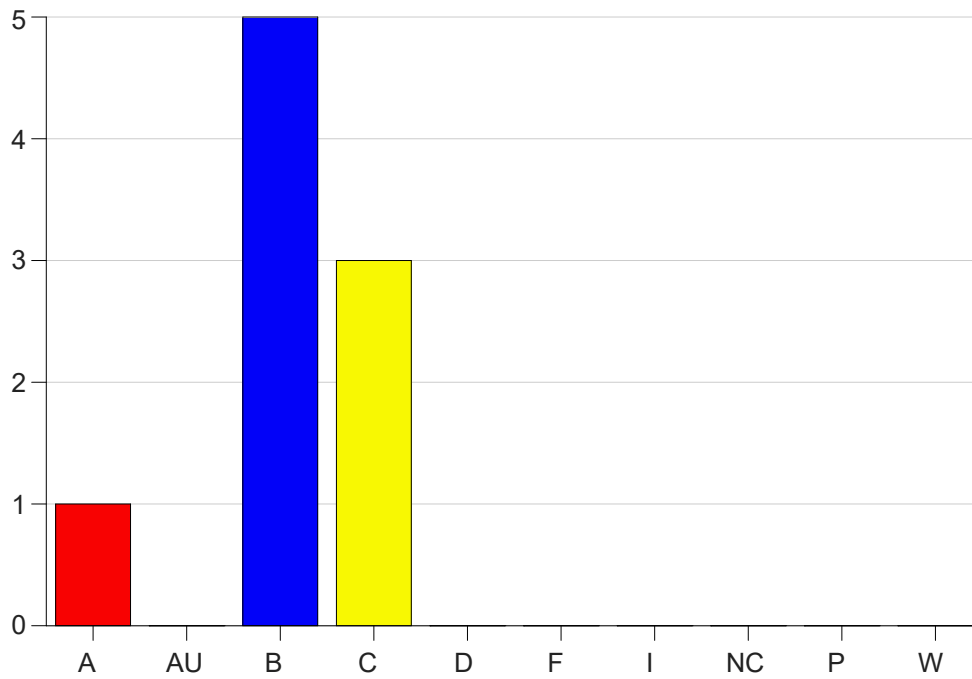

Louisiana State University Eunice

Grade Distribution by Course

2019 Fall Semester

Nov 6, 2020
11:25:32 PM

Course Work Course Number: NURS2450

Course Work Count - All		A	AU	B	C	D	F	I	NC	P	W	Total
01	Moore, B	1	0	5	3	0	0	0	0	0	0	9
Total		1	0	5	3	0	0	0	0	0	0	9