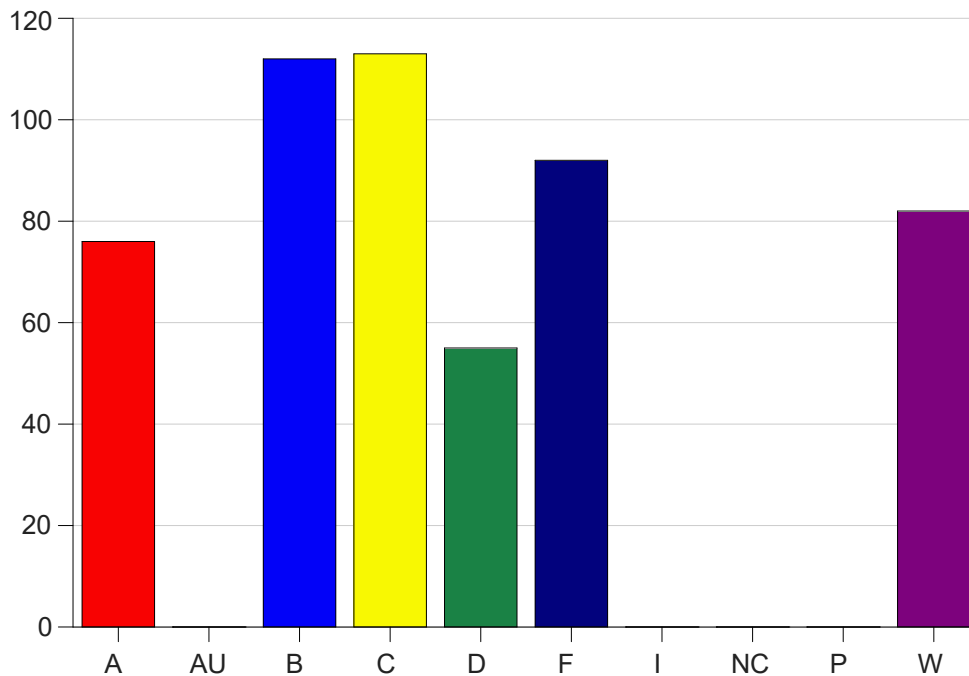

Louisiana State University Eunice

Grade Distribution by Course

2019 Fall Semester

Nov 6, 2020
11:25:32 PM

Course Work Course Number: BIOL1001

Course Work Count - All		A	AU	B	C	D	F	I	NC	P	W	Total
01	Beshera, K	5	0	10	15	7	9	0	0	0	7	53
02	Vidrine, M	17	0	22	19	10	14	0	0	0	12	94
03	Brumfiel, K	17	0	30	22	5	11	0	0	0	17	102
04	Cordes, J	18	0	23	15	9	19	0	0	0	14	98
05	Barton, L	15	0	15	17	13	19	0	0	0	20	99
25	Bourque, K	1	0	0	4	5	13	0	0	0	7	30
C1	Jariel, D	0	0	5	12	3	3	0	0	0	3	26
C2	Jariel, D	3	0	7	9	3	4	0	0	0	2	28
Total		76	0	112	113	55	92	0	0	0	82	530