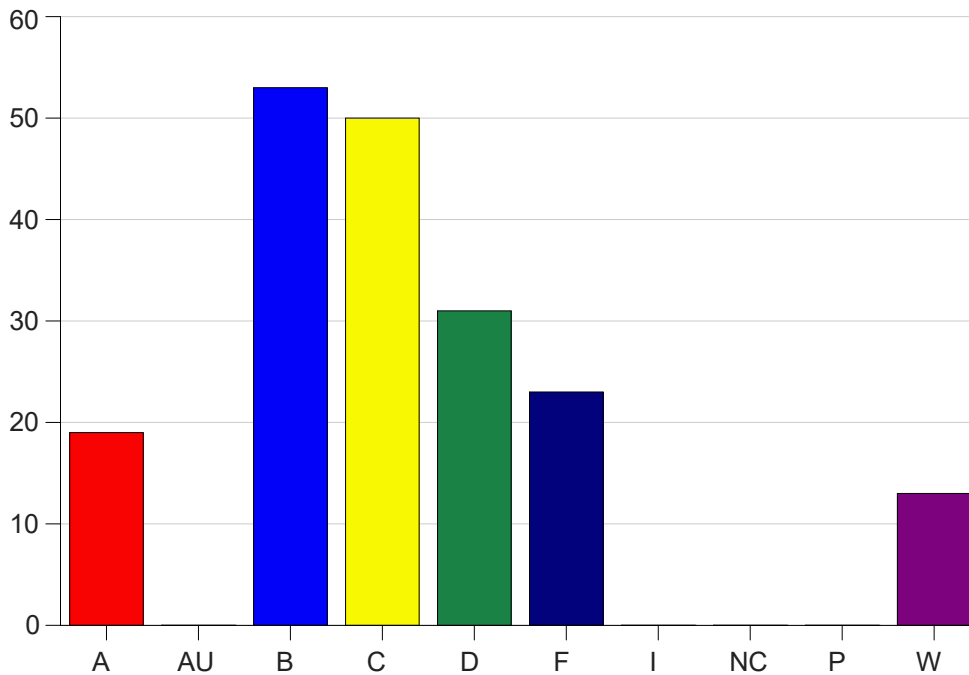

Louisiana State University Eunice

Grade Distribution by Course

2019 Fall Semester

Nov 6, 2020
11:25:32 PM

Course Work Course Number: MATH1425

Course Work Count - All		A	AU	B	C	D	F	I	NC	P	W	Total
01	Henry, H	6	0	11	9	7	4	0	0	0	2	39
02	Dunlap,A	4	0	10	12	6	4	0	0	0	1	37
03	Jean, J	1	0	13	5	10	5	0	0	0	1	35
04	Jean, J	3	0	7	8	6	5	0	0	0	2	31
25	Vidrine, E	3	0	8	10	2	2	0	0	0	4	29
C6	Vidrine, E	2	0	4	6	0	3	0	0	0	3	18
Total		19	0	53	50	31	23	0	0	0	13	189