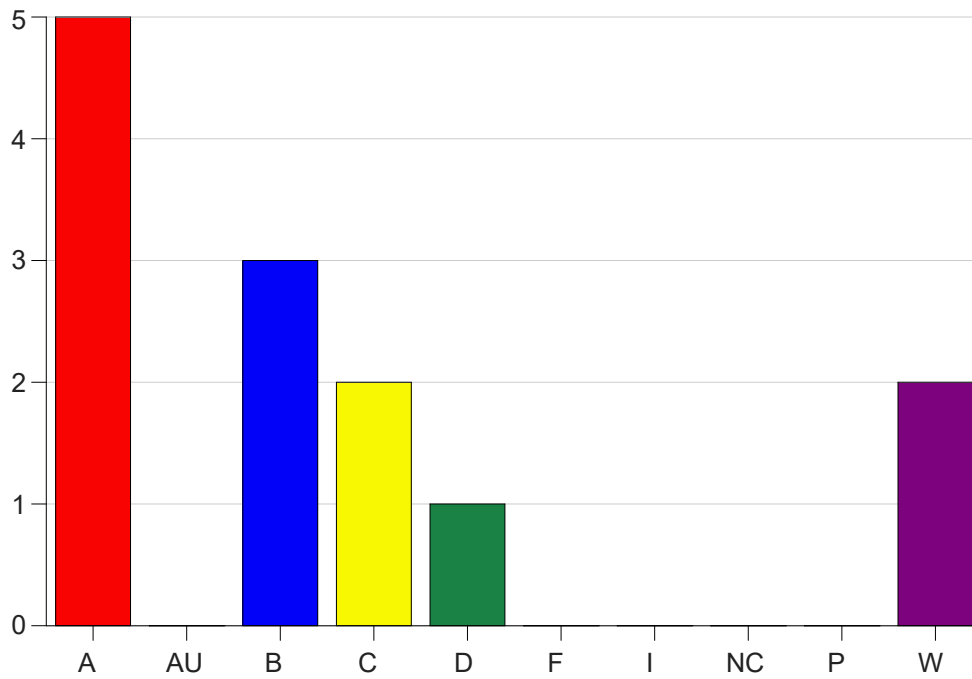

Louisiana State University Eunice

Grade Distribution by Course

2019 Fall Semester

Nov 6, 2020
11:25:32 PM

Course Work Course Number: FIN 2020

Course Work Count - All		A	AU	B	C	D	F	I	NC	P	W	Total
25	Holmes, W	5	0	3	2	1	0	0	0	0	2	13
Total		5	0	3	2	1	0	0	0	0	2	13