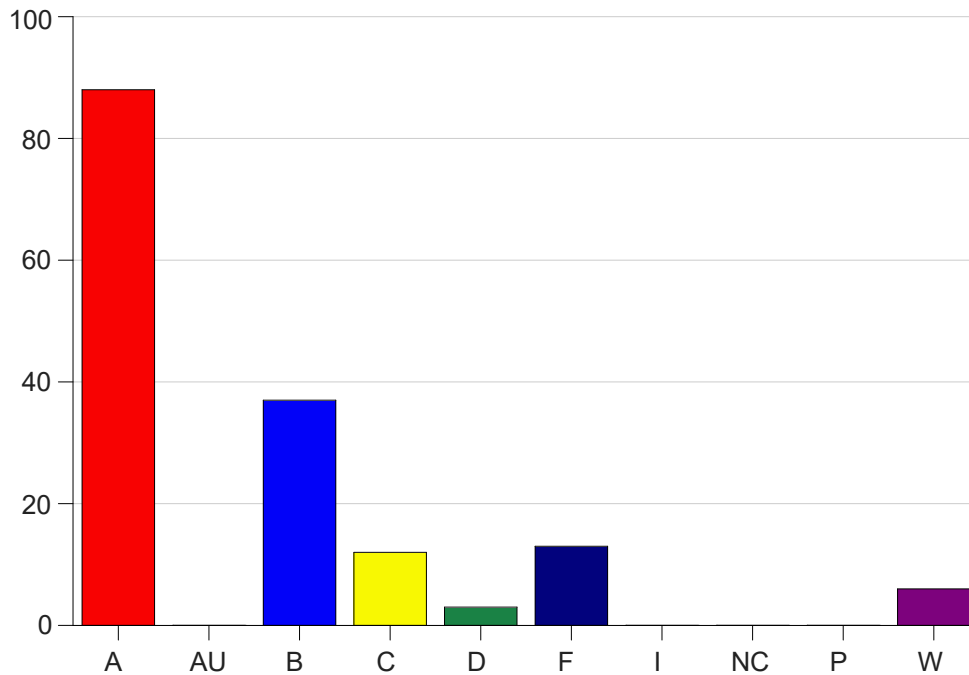

Louisiana State University Eunice

Grade Distribution by Course

2019 Fall Semester

Nov 6, 2020
11:25:32 PM

Course Work Course Number: SOCL2001

Course Work Count - All		A	AU	B	C	D	F	I	NC	P	W	Total
01	Robinson,J	27	0	14	5	0	5	0	0	0	4	55
02	Robinson,J	23	0	11	4	0	5	0	0	0	1	44
25	Robinson,J	38	0	12	3	3	3	0	0	0	1	60
Total		88	0	37	12	3	13	0	0	0	6	159