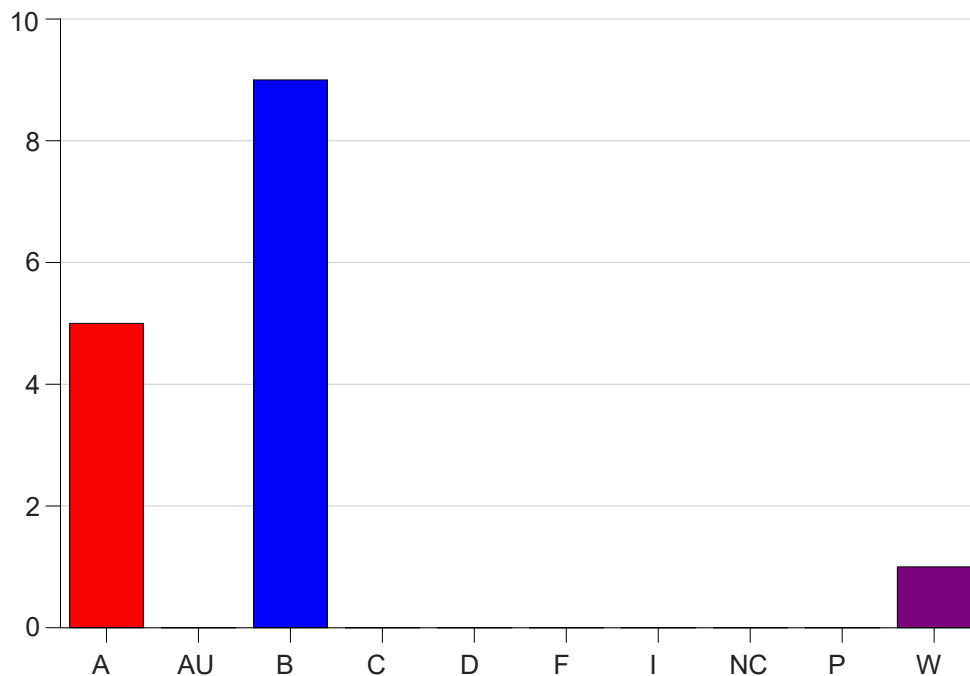

Louisiana State University Eunice

Grade Distribution by Course

2019 Fall Semester

Nov 6, 2020
11:25:32 PM

Course Work Course Number: RC 2013

Course Work Count - All		A	AU	B	C	D	F	I	NC	P	W	Total
01	Asbury,D	5	0	9	0	0	0	0	0	0	1	15
Total		5	0	9	0	0	0	0	0	0	1	15