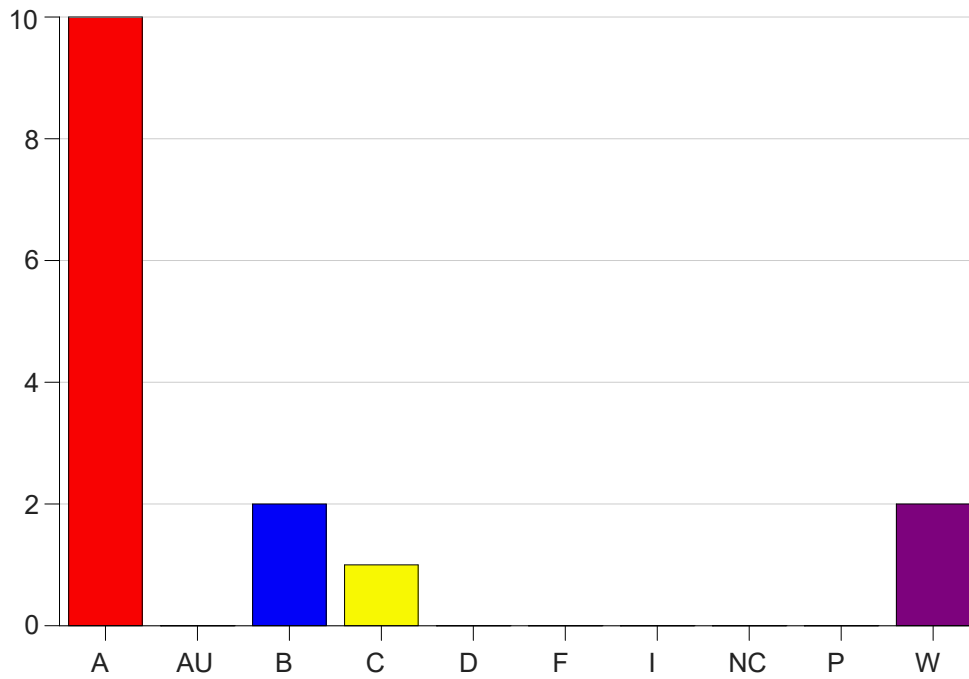

Louisiana State University Eunice

Grade Distribution by Course

2019 Fall Semester

Nov 6, 2020
11:25:32 PM

Course Work Course Number: RC 1001

Course Work Count - All		A	AU	B	C	D	F	I	NC	P	W	Total
01	Warner,K	10	0	2	1	0	0	0	0	0	2	15
Total		10	0	2	1	0	0	0	0	0	2	15