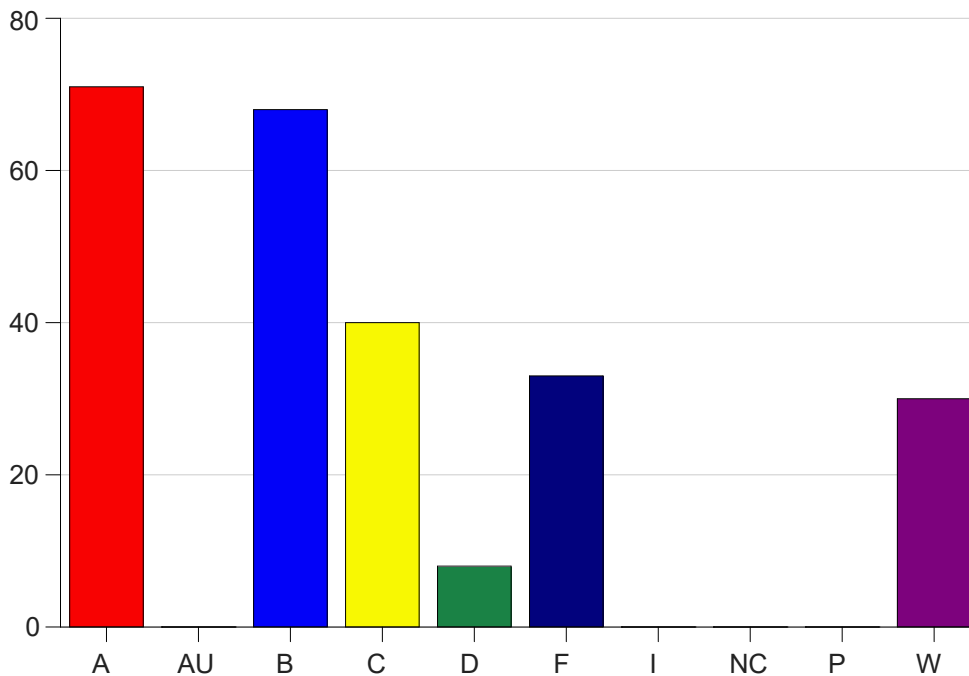

Louisiana State University Eunice

Grade Distribution by Course

2019 Fall Semester

Nov 6, 2020
11:25:32 PM

Course Work Course Number: CMST1061

Course Work Count - All		A	AU	B	C	D	F	I	NC	P	W	Total
01	Rockenschu	4	0	11	4	1	3	0	0	0	6	29
02	Rockenschu	3	0	8	4	0	2	0	0	0	2	19
03	Walker, B	16	0	8	4	0	3	0	0	0	5	36
04	Walker, B	9	0	6	5	2	8	0	0	0	6	36
05	Rockenschu	2	0	8	9	0	8	0	0	0	4	31
06	Walker, B	20	0	5	4	3	3	0	0	0	5	40
07	Rockenschu	2	0	5	5	2	5	0	0	0	2	21
25	Stevens,B	15	0	17	5	0	1	0	0	0	0	38
Total		71	0	68	40	8	33	0	0	0	30	250