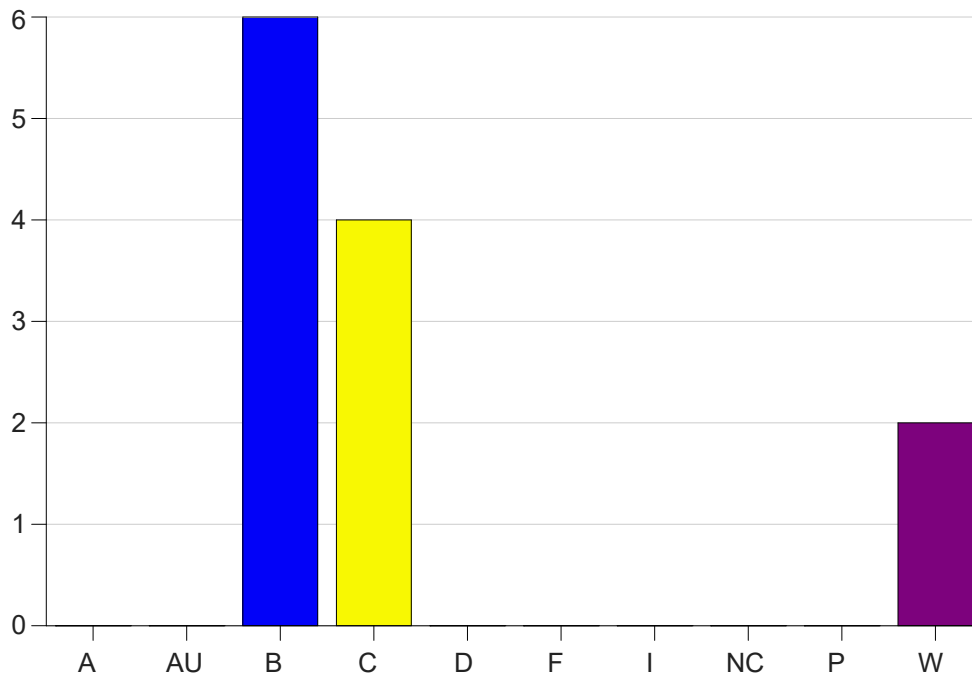

Louisiana State University Eunice

Grade Distribution by Course

2019 Fall Semester

Nov 6, 2020
11:25:32 PM

Course Work Course Number: SURT1100

Course Work Count - All		A	AU	B	C	D	F	I	NC	P	W	Total
01	Guillory,K	0	0	6	4	0	0	0	0	0	2	12
Total		0	0	6	4	0	0	0	0	0	2	12