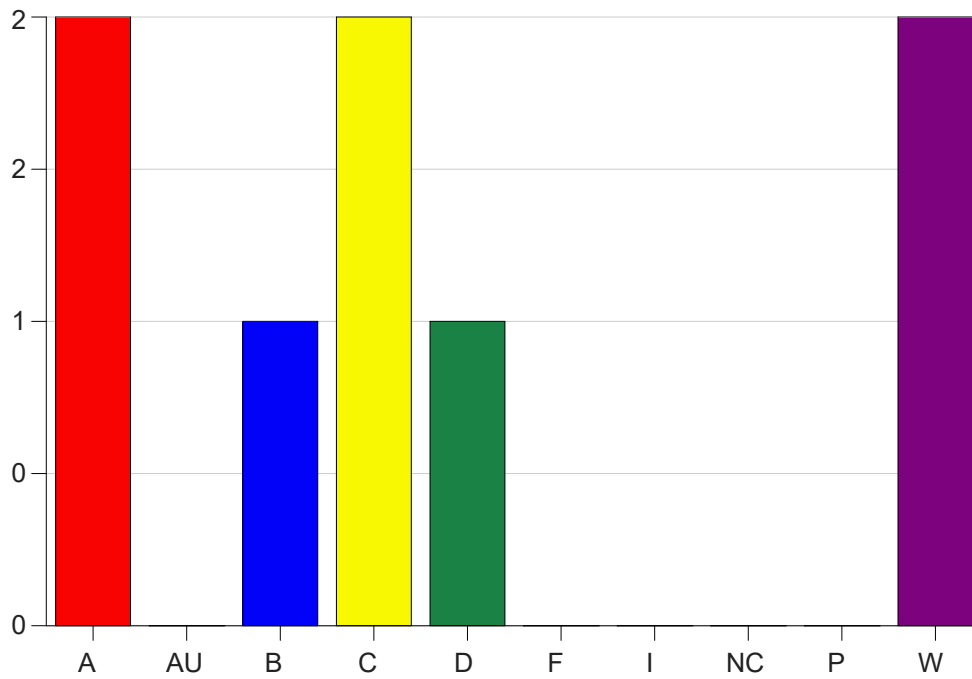

Louisiana State University Eunice

Grade Distribution by Course

2019 Fall Semester

Nov 6, 2020
11:25:32 PM

Course Work Course Number: PHSC1002

Course Work Count - All		A	AU	B	C	D	F	I	NC	P	W	Total
01	Borill, B	2	0	1	2	1	0	0	0	0	2	8
Total		2	0	1	2	1	0	0	0	0	2	8