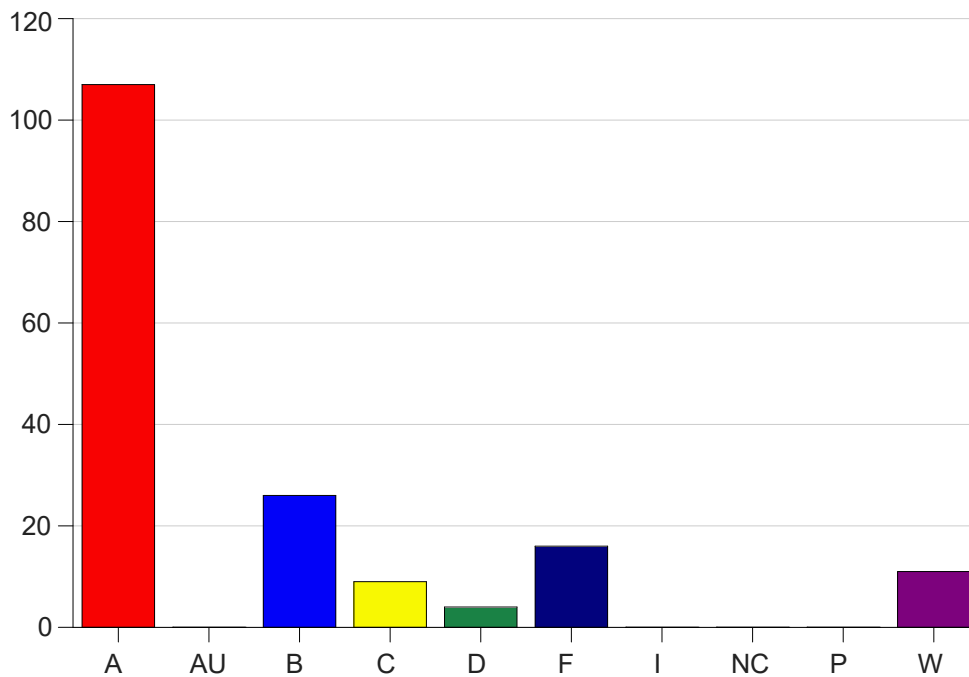

Louisiana State University Eunice

Grade Distribution by Course

2019 Fall Semester

Nov 6, 2020
11:25:32 PM

Course Work Course Number: ALLH1013

Course Work Count - All		A	AU	B	C	D	F	I	NC	P	W	Total
01	Leeson, R	6	0	2	6	0	3	0	0	0	6	23
25	Myers, W	22	0	2	1	2	2	0	0	0	1	30
26	Myers, W	15	0	5	1	1	2	0	0	0	2	26
27	Warner,K	20	0	5	1	0	3	0	0	0	1	30
28	Warner,K	19	0	5	0	1	3	0	0	0	1	29
C6	Sonnier,A	25	0	7	0	0	3	0	0	0	0	35
Total		107	0	26	9	4	16	0	0	0	11	173