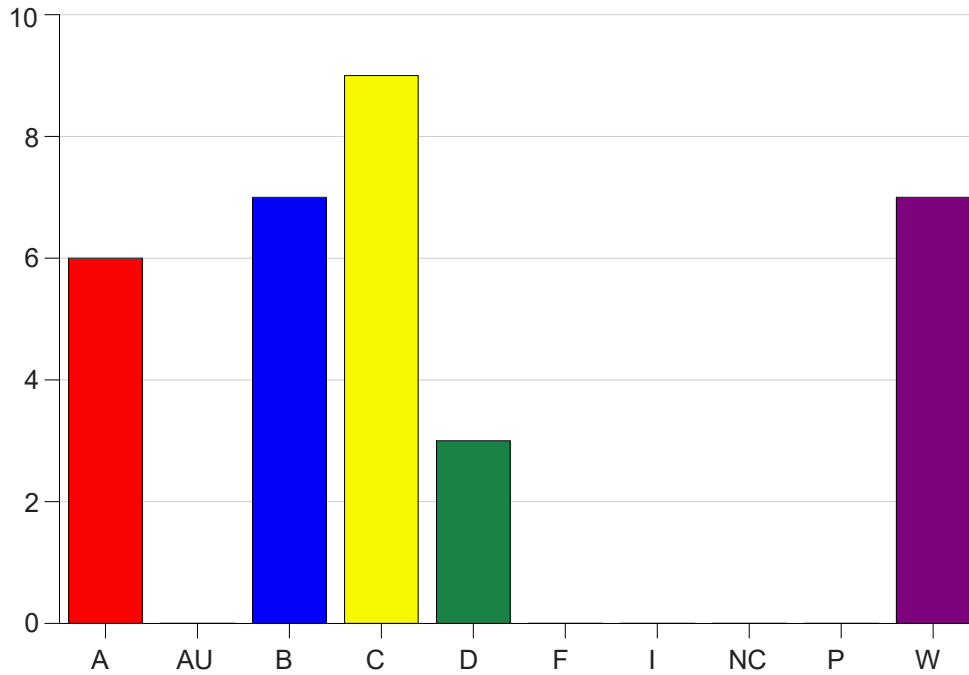

Louisiana State University Eunice

Grade Distribution by Course

2019 Fall Semester

Nov 6, 2020
11:25:32 PM

Course Work Course Number: RADT1000

Course Work Count - All		A	AU	B	C	D	F	I	NC	P	W	Total
02	McLaughlin	0	0	2	3	2	0	0	0	0	4	11
25	McLaughlin	3	0	5	2	0	0	0	0	0	2	12
26	Leeson, R	3	0	0	4	1	0	0	0	0	1	9
Total		6	0	7	9	3	0	0	0	0	7	32