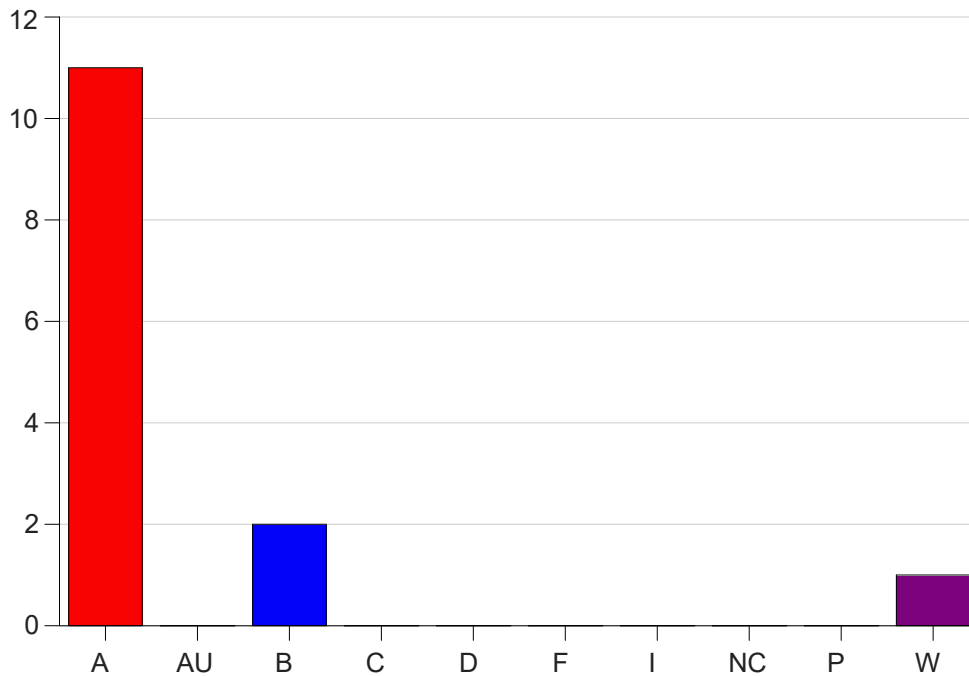

Louisiana State University Eunice

Grade Distribution by Course

2019 Fall Semester

Nov 6, 2020
11:25:32 PM

Course Work Course Number: FREN1001

Course Work Count - All		A	AU	B	C	D	F	I	NC	P	W	Total
01	Miller, M.	11	0	2	0	0	0	0	0	0	1	14
Total		11	0	2	0	0	0	0	0	0	1	14