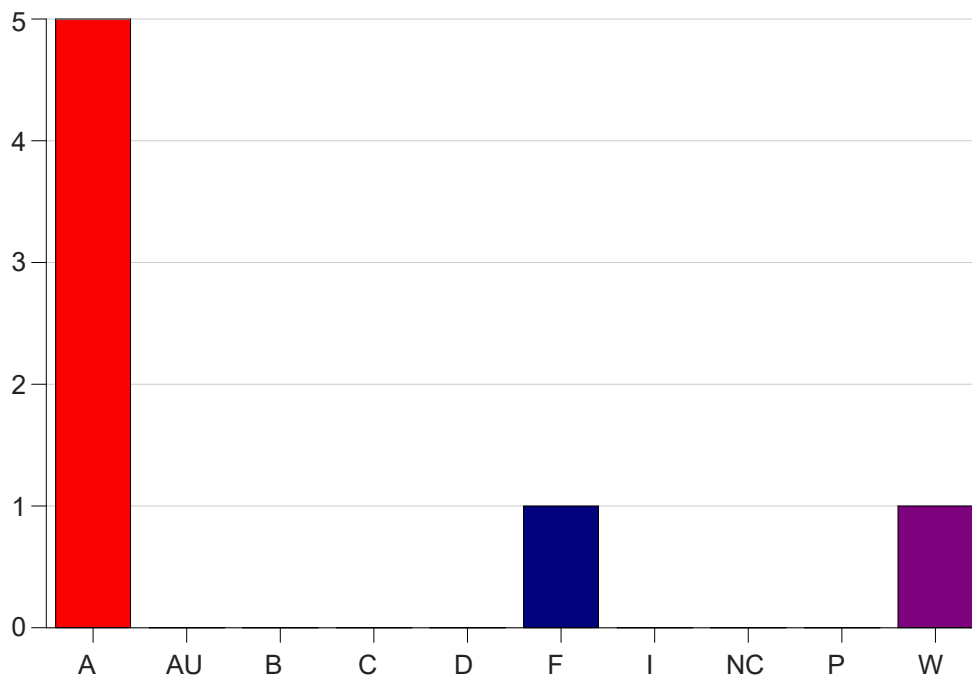

Louisiana State University Eunice

Grade Distribution by Course

2019 Fall Semester

Nov 6, 2020
11:25:32 PM

Course Work Course Number: INDS1102

Course Work Count - All		A	AU	B	C	D	F	I	NC	P	W	Total
25	Kapp, K	5	0	0	0	0	1	0	0	0	1	7
Total		5	0	0	0	0	1	0	0	0	1	7