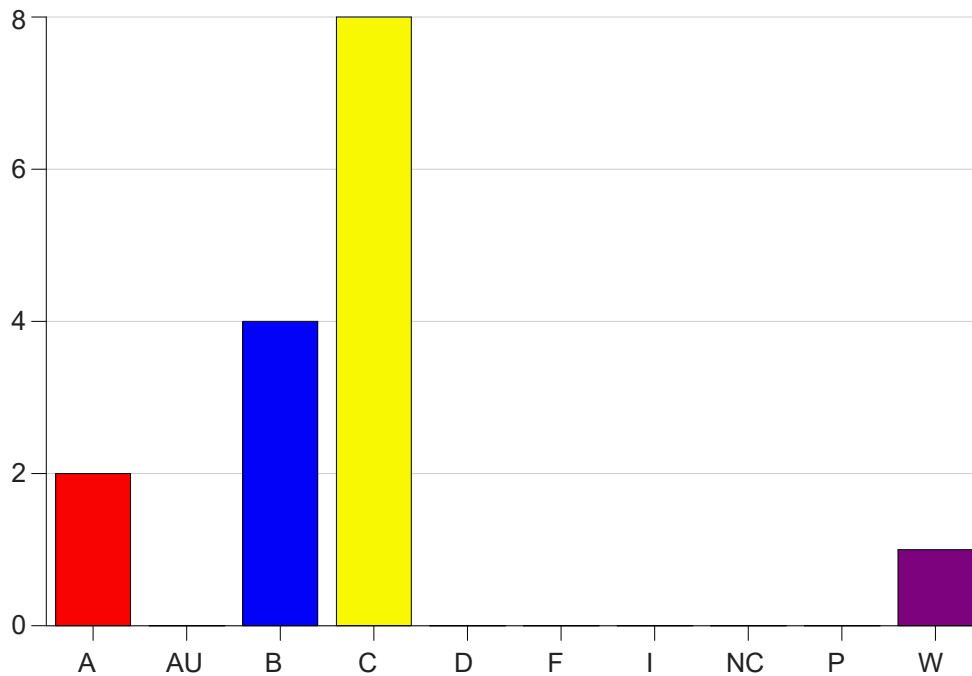

Louisiana State University Eunice

Grade Distribution by Course

2019 Fall Semester

Nov 6, 2020
11:25:32 PM

Course Work Course Number: RC 2012

Course Work Count - All		A	AU	B	C	D	F	I	NC	P	W	Total
01	Warner,K	2	0	4	8	0	0	0	0	0	1	15
Total		2	0	4	8	0	0	0	0	0	1	15