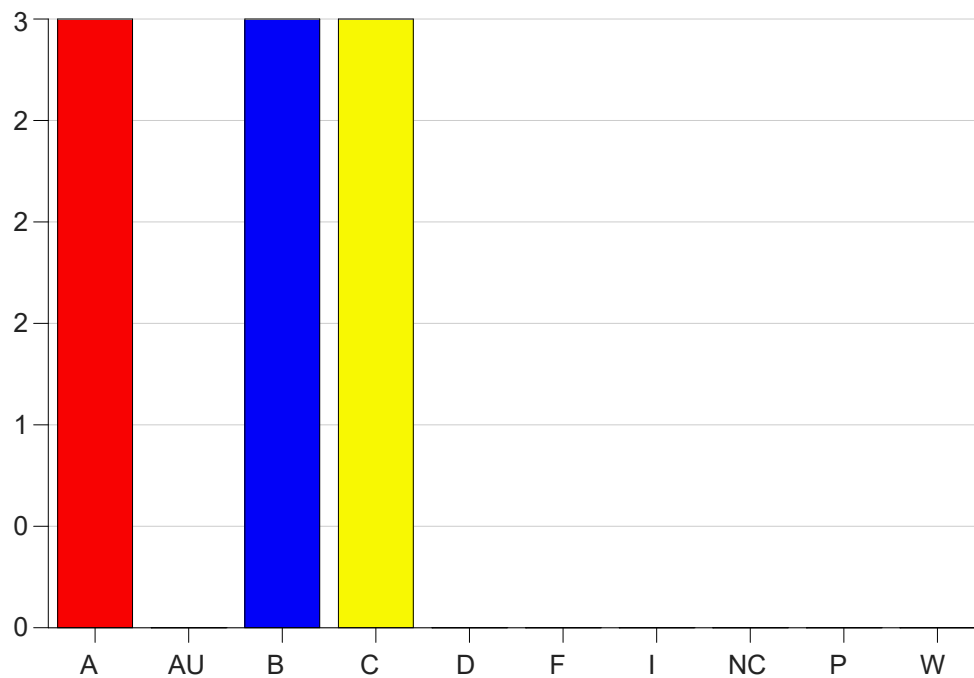

Louisiana State University Eunice

Grade Distribution by Course

2019 Fall Semester

Nov 6, 2020
11:25:32 PM

Course Work Course Number: MATH1019

Course Work Count - All		A	AU	B	C	D	F	I	NC	P	W	Total
01	Dunlap,A	3	0	3	3	0	0	0	0	0	0	9
Total		3	0	3	3	0	0	0	0	0	0	9