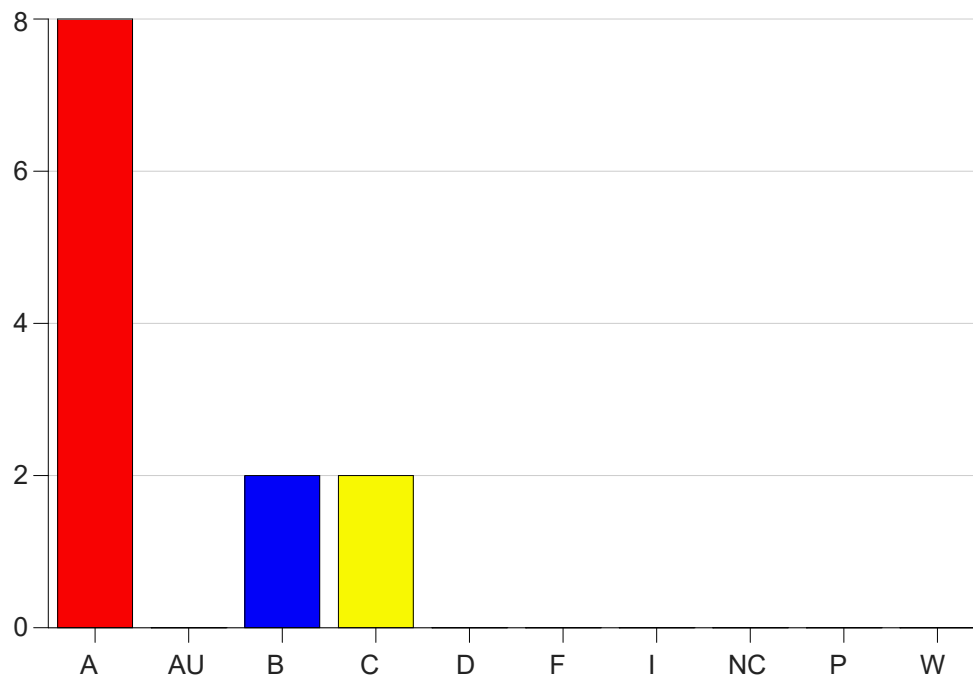

Louisiana State University Eunice

Grade Distribution by Course

2019 Fall Semester

Nov 6, 2020
11:25:32 PM

Course Work Course Number: MGMT2251

Course Work Count - All		A	AU	B	C	D	F	I	NC	P	W	Total
25	May,N	8	0	2	2	0	0	0	0	0	0	12
Total		8	0	2	2	0	0	0	0	0	0	12