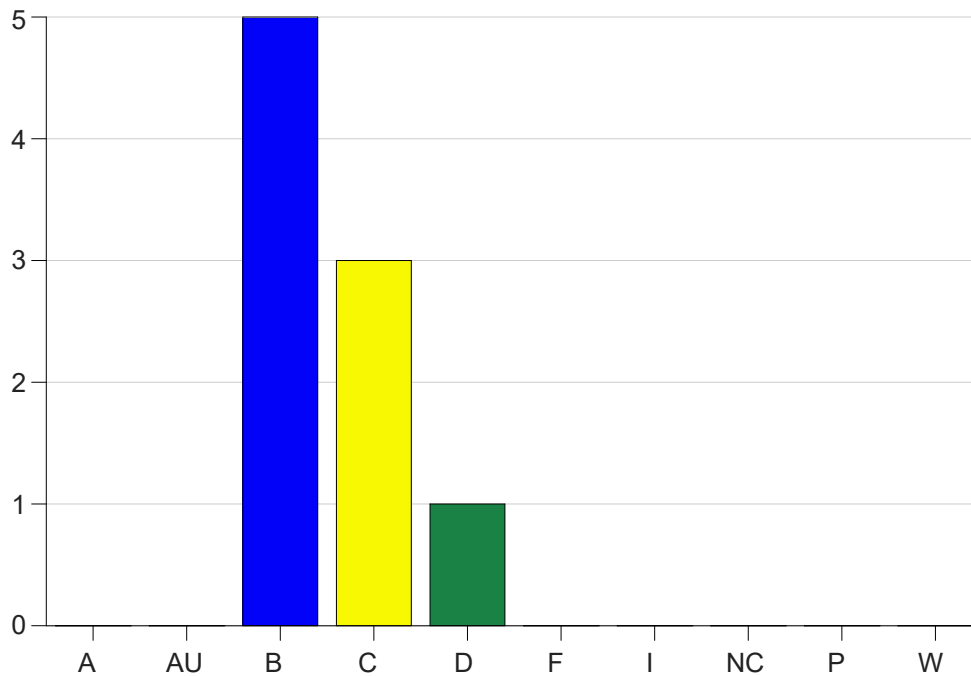

Louisiana State University Eunice

Grade Distribution by Course

2019 Fall Semester

Nov 6, 2020
11:25:32 PM

Course Work Course Number: EDCI2020

Course Work Count - All		A	AU	B	C	D	F	I	NC	P	W	Total
73	Graud,A	0	0	5	3	1	0	0	0	0	0	9
Total		0	0	5	3	1	0	0	0	0	0	9