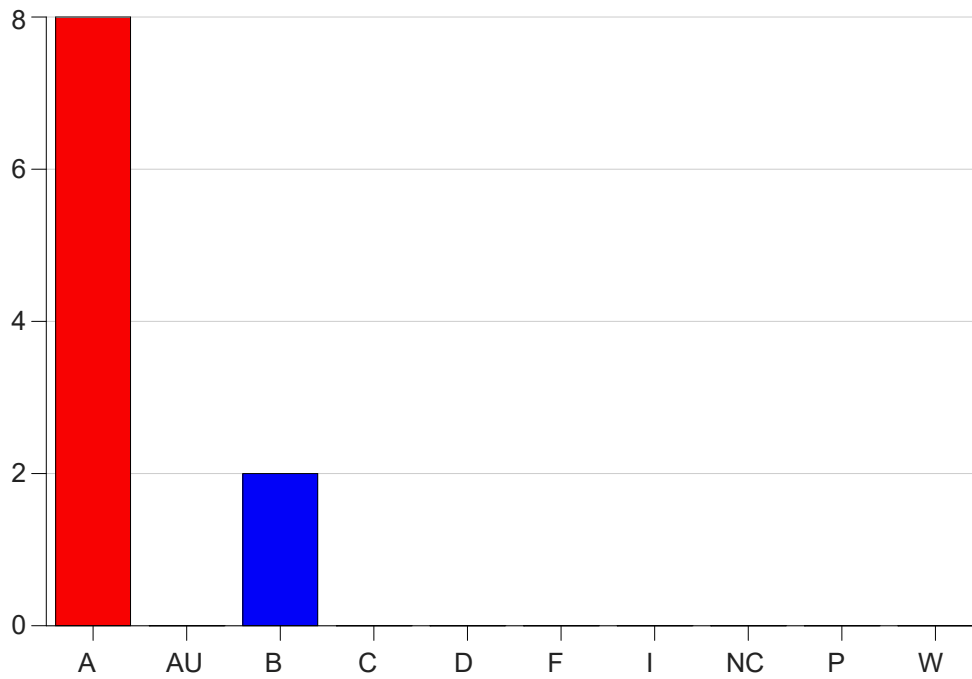

Louisiana State University Eunice

Grade Distribution by Course

2019 Fall Semester

Nov 6, 2020
11:25:32 PM

Course Work Course Number: FSCI2152

Course Work Count - All		A	AU	B	C	D	F	I	NC	P	W	Total
C6	Hally,R	8	0	2	0	0	0	0	0	0	0	10
Total		8	0	2	0	0	0	0	0	0	0	10