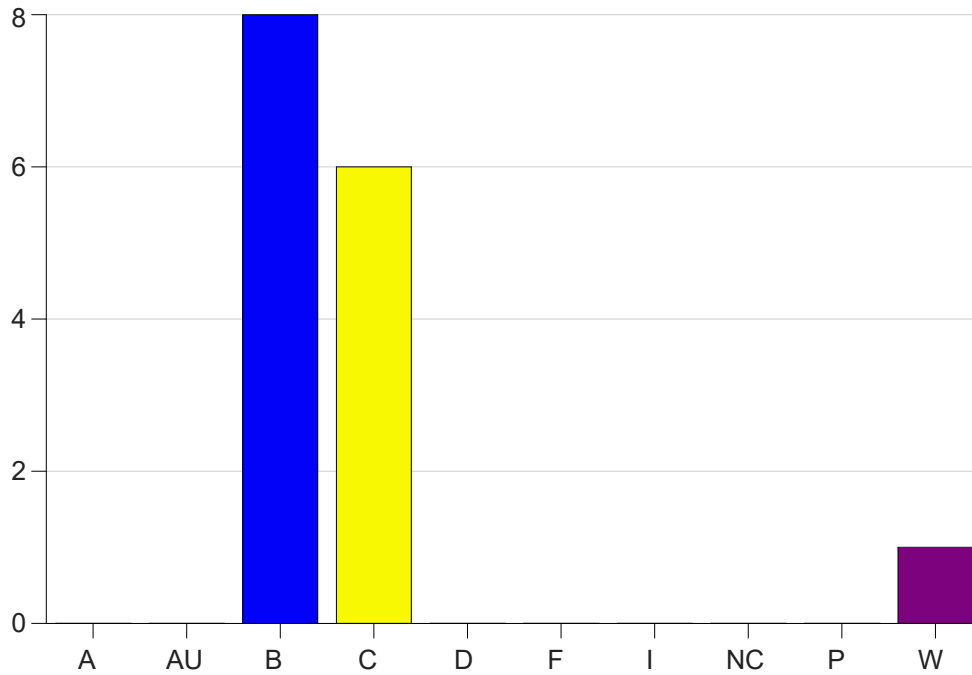

Louisiana State University Eunice

Grade Distribution by Course

2019 Fall Semester

Nov 6, 2020
11:25:32 PM

Course Work Course Number: RC 2014

Course Work Count - All		A	AU	B	C	D	F	I	NC	P	W	Total
91	Asbury,D	0	0	2	3	0	0	0	0	0	0	5
92	Wyble,M	0	0	3	1	0	0	0	0	0	1	5
93	Warner,K	0	0	3	2	0	0	0	0	0	0	5
Total		0	0	8	6	0	0	0	0	0	1	15