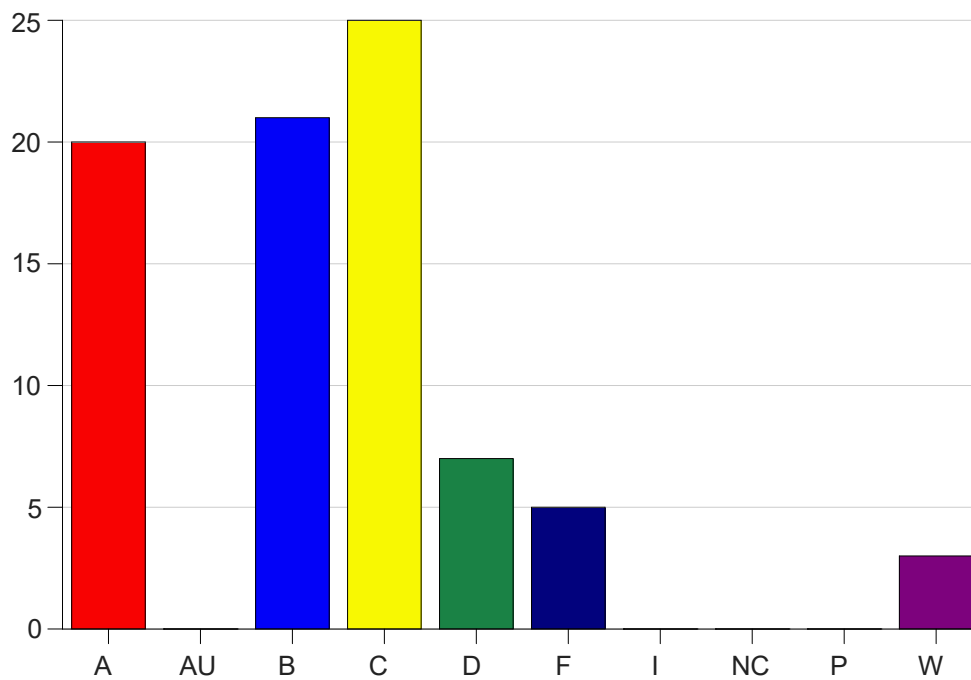

Louisiana State University Eunice

Grade Distribution by Course

2019 Fall Semester

Nov 6, 2020
11:25:32 PM

Course Work Course Number: BIOL2160

Course Work Count - All		A	AU	B	C	D	F	I	NC	P	W	Total
01	Beshera, K	3	0	9	16	3	3	0	0	0	1	35
02	RobichauxS	17	0	12	9	4	2	0	0	0	2	46
Total		20	0	21	25	7	5	0	0	0	3	81