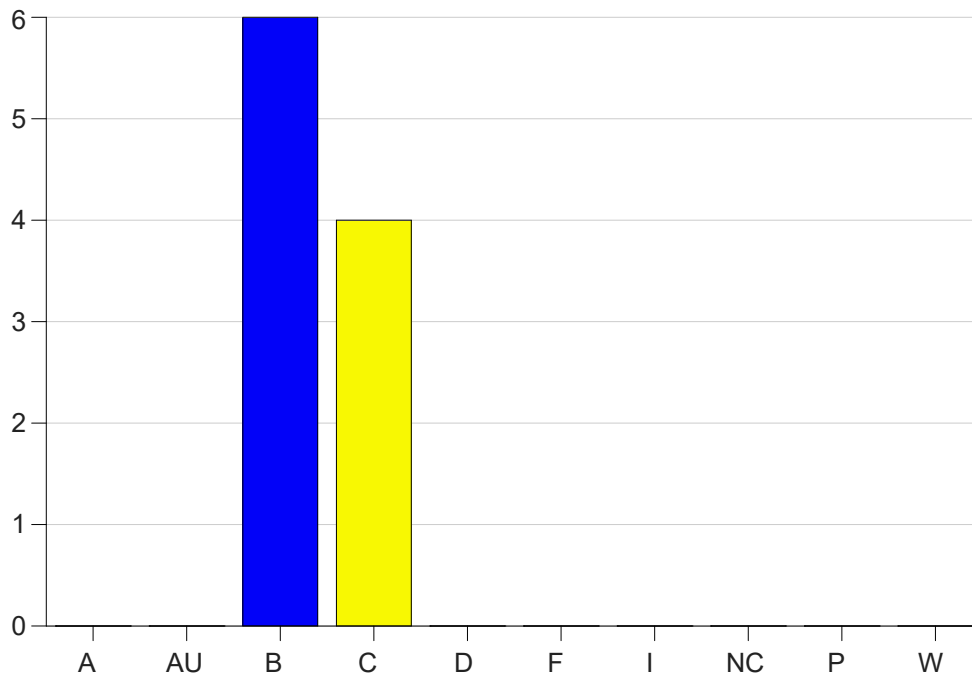

Louisiana State University Eunice

Grade Distribution by Course

2019 Fall Semester

Nov 6, 2020
11:25:32 PM

Course Work Course Number: RC 2024

Course Work Count - All		A	AU	B	C	D	F	I	NC	P	W	Total
91	Wyble,M	0	0	5	0	0	0	0	0	0	0	5
92	Asbury,D	0	0	1	4	0	0	0	0	0	0	5
Total		0	0	6	4	0	0	0	0	0	0	10