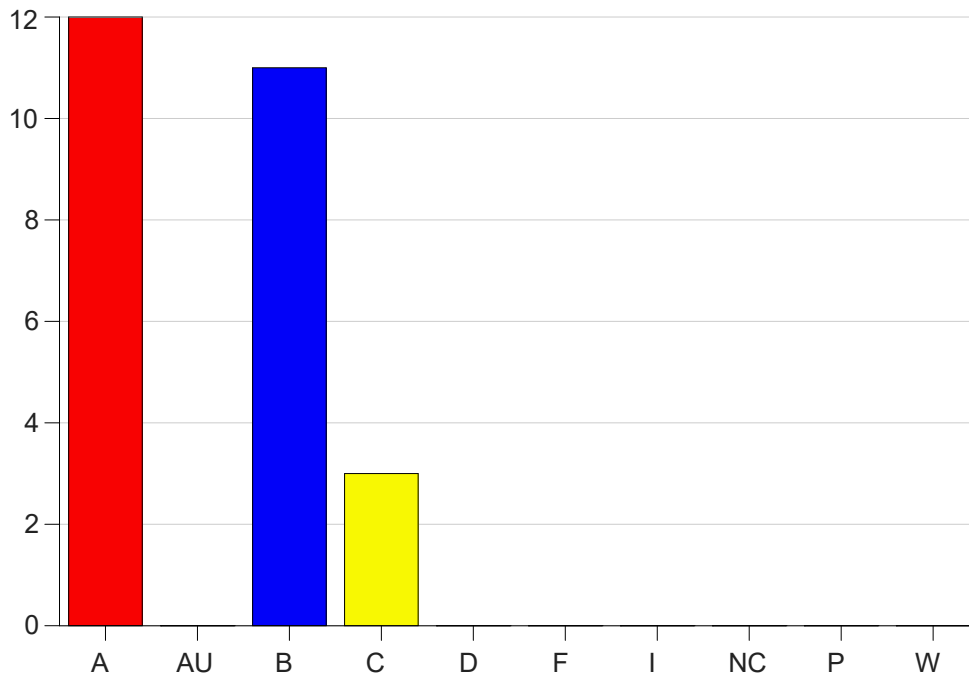

Louisiana State University Eunice

Grade Distribution by Course

2019 Fall Semester

Nov 6, 2020
11:25:32 PM

Course Work Course Number: RADT1021

Course Work Count - All		A	AU	B	C	D	F	I	NC	P	W	Total
01	Leeson, R	12	0	11	3	0	0	0	0	0	0	26
Total		12	0	11	3	0	0	0	0	0	0	26