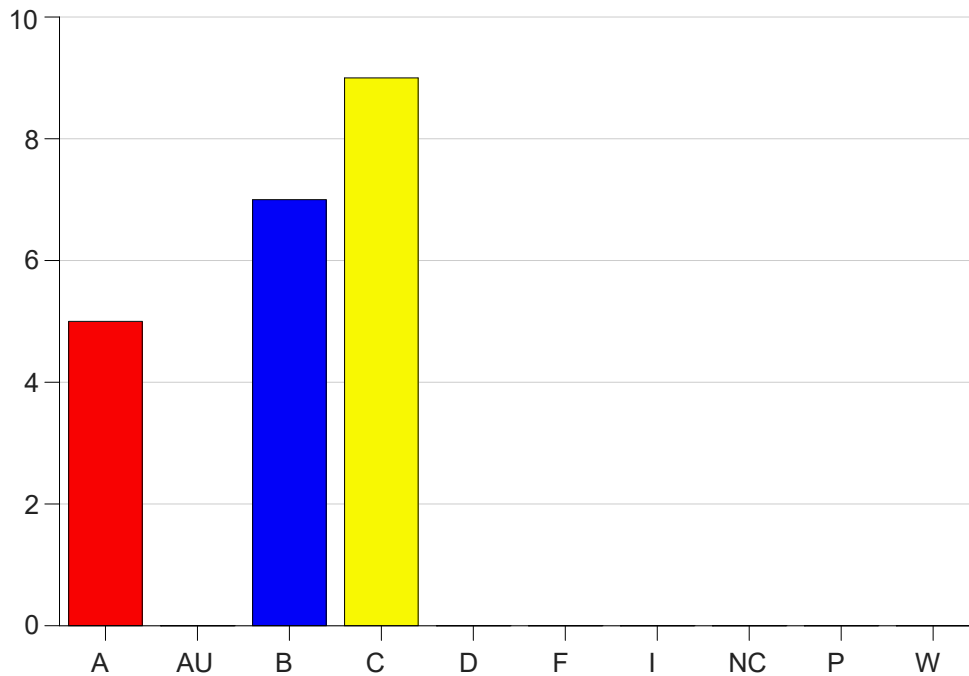

Louisiana State University Eunice

Grade Distribution by Course

2019 Fall Semester

Nov 6, 2020
11:25:32 PM

Course Work Course Number: EDCI2271

Course Work Count - All		A	AU	B	C	D	F	I	NC	P	W	Total
71	Gordon,T	5	0	7	9	0	0	0	0	0	0	21
Total		5	0	7	9	0	0	0	0	0	0	21