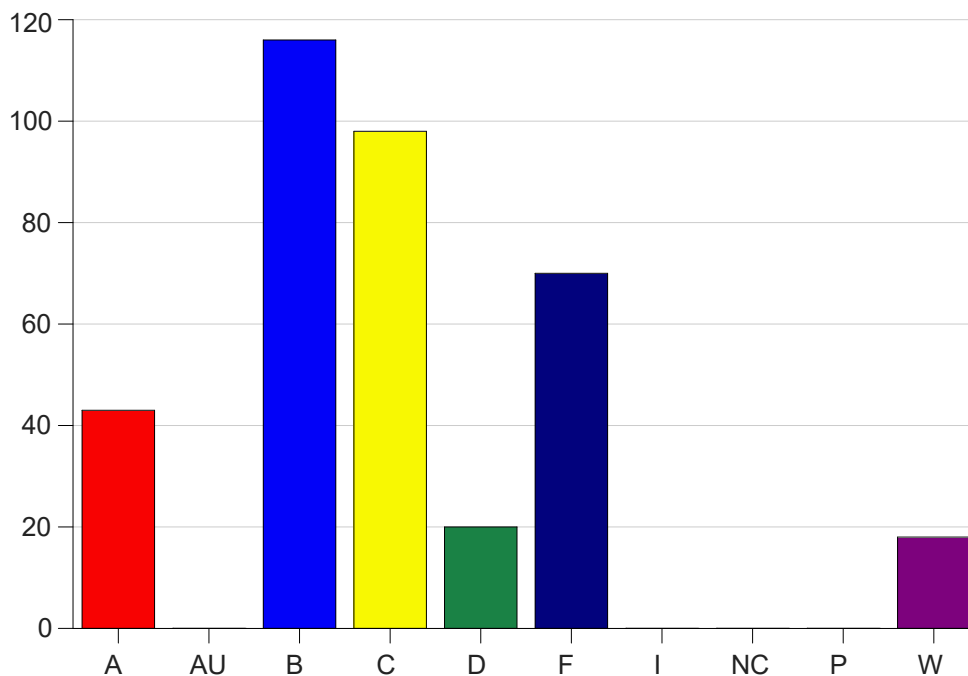

Louisiana State University Eunice

Grade Distribution by Course

2019 Fall Semester

Nov 6, 2020
11:25:32 PM

Course Work Course Number: ENGL0001

Course Work Count - All		A	AU	B	C	D	F	I	NC	P	W	Total
01	Miller, M.	4	0	16	4	2	1	0	0	0	2	29
03	Cavell, M	1	0	11	12	1	3	0	0	0	1	29
04	Street, M	0	0	5	5	0	6	0	0	0	2	18
05	Wiltz, G	0	0	12	7	1	9	0	0	0	0	29
06	Spears, J	3	0	4	9	3	8	0	0	0	1	28
07	Street, M	2	0	8	7	2	6	0	0	0	1	26
08	Wiltz, G	15	0	10	1	0	3	0	0	0	0	29
11	Miller, M.	2	0	13	4	1	3	0	0	0	0	23
12	Spears, J	1	0	4	5	3	4	0	0	0	0	17
13	Street, M	3	0	7	13	1	6	0	0	0	2	32
14	Fedor, H	1	0	5	8	3	10	0	0	0	2	29
15	Fedor, H	1	0	0	8	0	4	0	0	0	3	16
25	Johnson, CS	1	0	9	7	2	5	0	0	0	3	27
51	Obrien, C	3	0	3	0	0	0	0	0	0	0	6
A1	Brown, C	6	0	9	8	1	2	0	0	0	1	27
Total		43	0	116	98	20	70	0	0	0	18	365