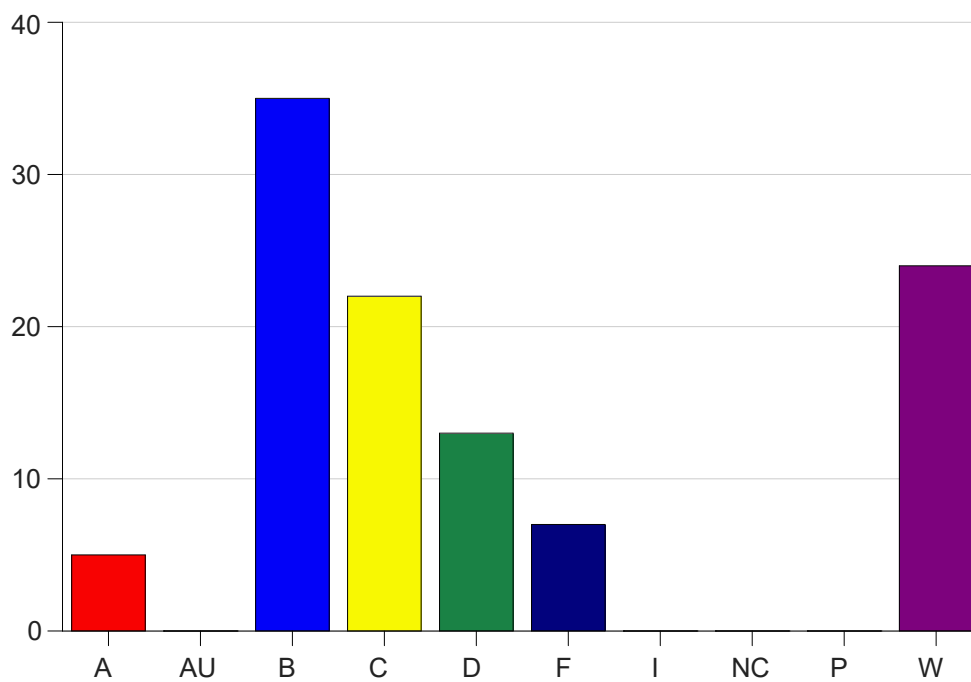

Louisiana State University Eunice

Grade Distribution by Course

2019 Fall Semester

Nov 6, 2020
11:25:32 PM

Course Work Course Number: BIOL1011

Course Work Count - All		A	AU	B	C	D	F	I	NC	P	W	Total
01	Al-Dujaili	2	0	16	11	9	3	0	0	0	15	56
02	Al-Dujaili	3	0	19	11	4	4	0	0	0	9	50
Total		5	0	35	22	13	7	0	0	0	24	106