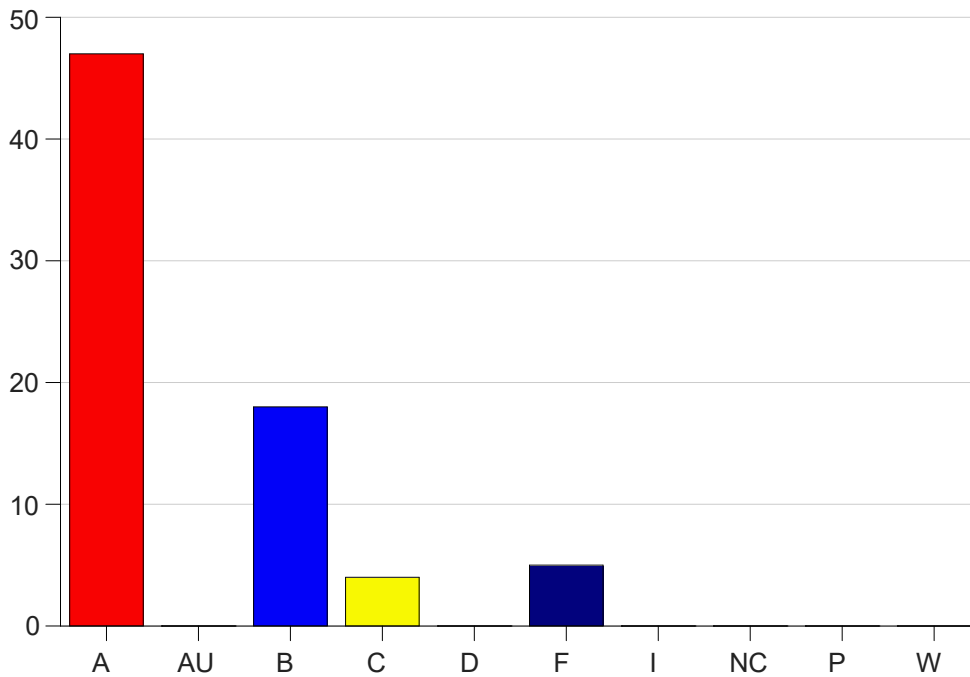

Louisiana State University Eunice

Grade Distribution by Course

2019 Fall Semester

Nov 6, 2020
11:25:32 PM

Course Work Course Number: GEOG1001

Course Work Count - All		A	AU	B	C	D	F	I	NC	P	W	Total
25	Ardoin,J	24	0	10	4	0	2	0	0	0	0	40
C1	Ardoin,J	23	0	8	0	0	3	0	0	0	0	34
Total		47	0	18	4	0	5	0	0	0	0	74