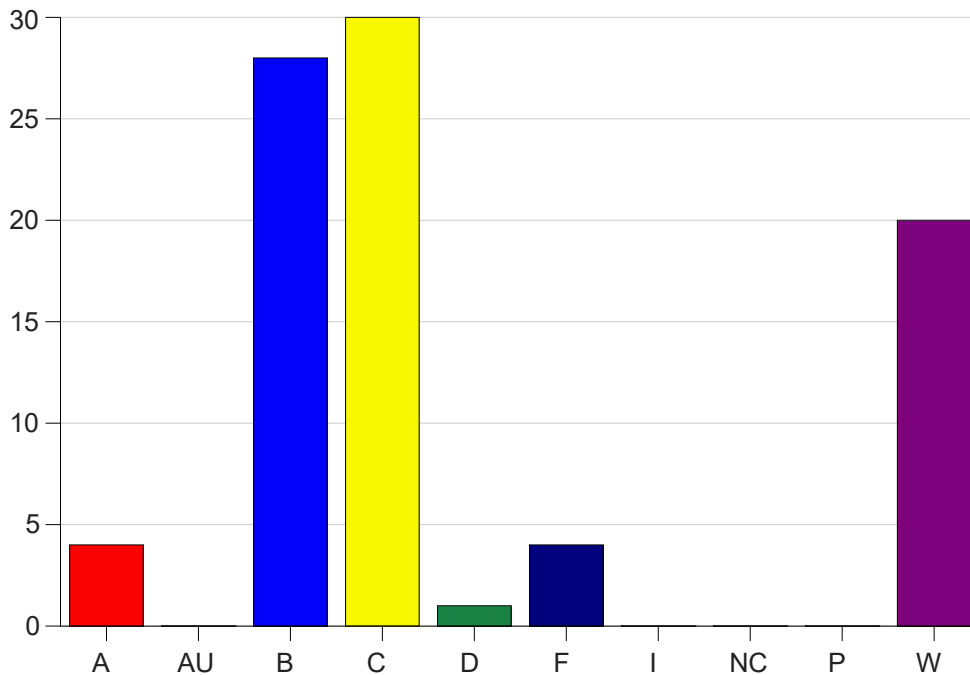

Louisiana State University Eunice

Grade Distribution by Course

2019 Fall Semester

Nov 6, 2020
11:25:32 PM

Course Work Course Number: BIOL1012

Course Work Count - All		A	AU	B	C	D	F	I	NC	P	W	Total
90	Al-Dujaili	2	0	1	5	0	0	0	0	0	0	8
91	Al-Dujaili	0	0	5	9	0	0	0	0	0	4	18
92	Al-Dujaili	0	0	4	6	0	4	0	0	0	10	24
93	Al-Dujaili	2	0	9	7	1	0	0	0	0	5	24
95	Al-Dujaili	0	0	9	3	0	0	0	0	0	1	13
Total		4	0	28	30	1	4	0	0	0	20	87