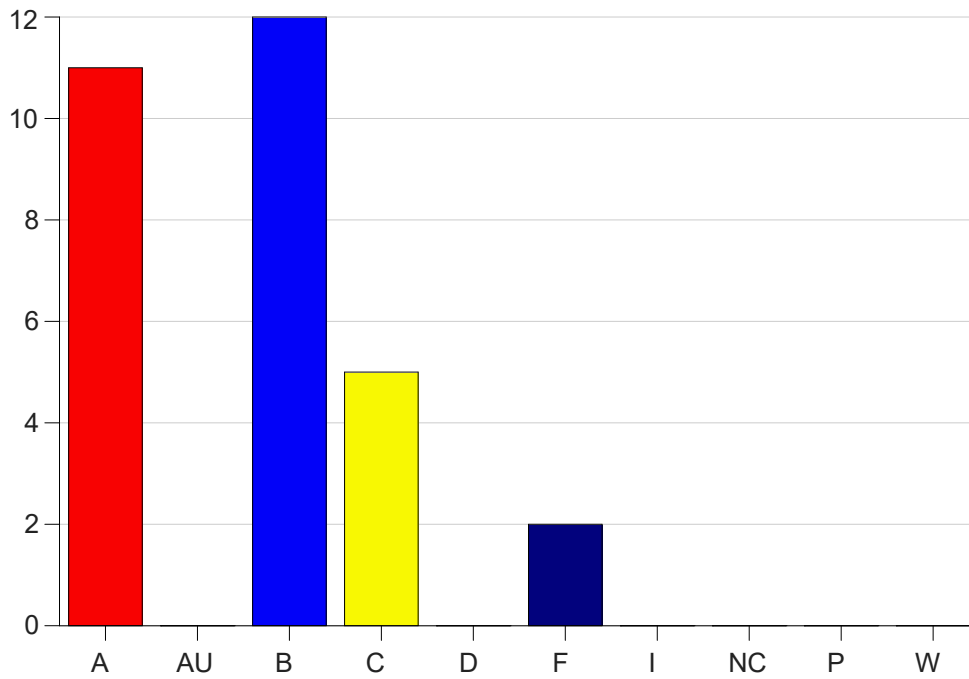

Louisiana State University Eunice

Grade Distribution by Course

2019 Fall Semester

Nov 6, 2020
11:25:32 PM

Course Work Course Number: HCM 2601

Course Work Count - All		A	AU	B	C	D	F	I	NC	P	W	Total
25	Sonnier,A	11	0	12	5	0	2	0	0	0	0	30
Total		11	0	12	5	0	2	0	0	0	0	30