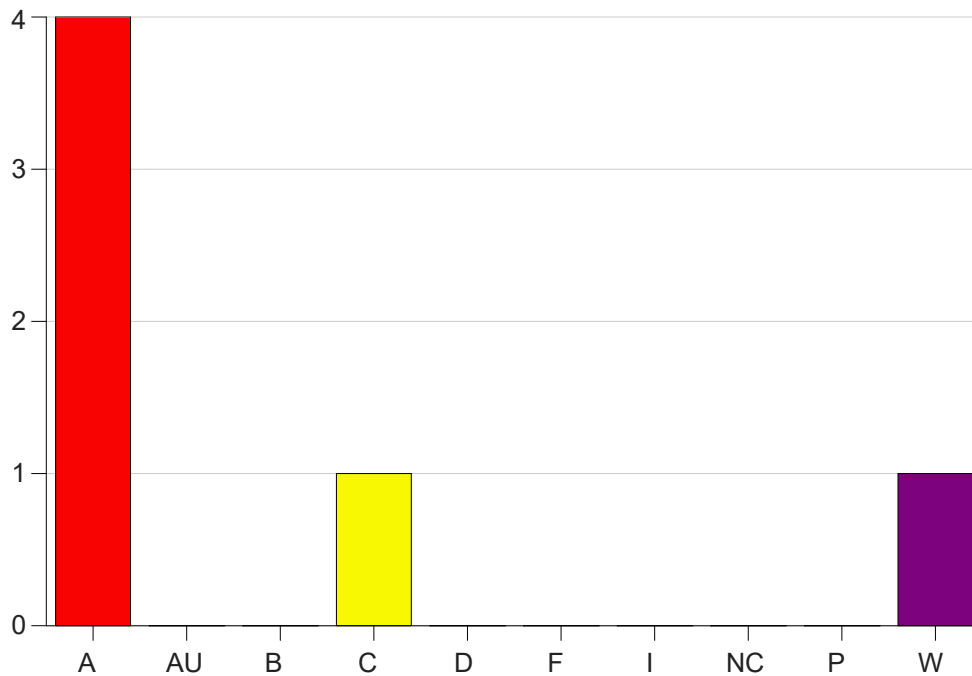

Louisiana State University Eunice

Grade Distribution by Course

2019 Fall Semester

Nov 6, 2020
11:25:32 PM

Course Work Course Number: ART 2050

Course Work Count - All		A	AU	B	C	D	F	I	NC	P	W	Total
01	Noble,J	4	0	0	1	0	0	0	0	0	1	6
Total		4	0	0	1	0	0	0	0	0	1	6