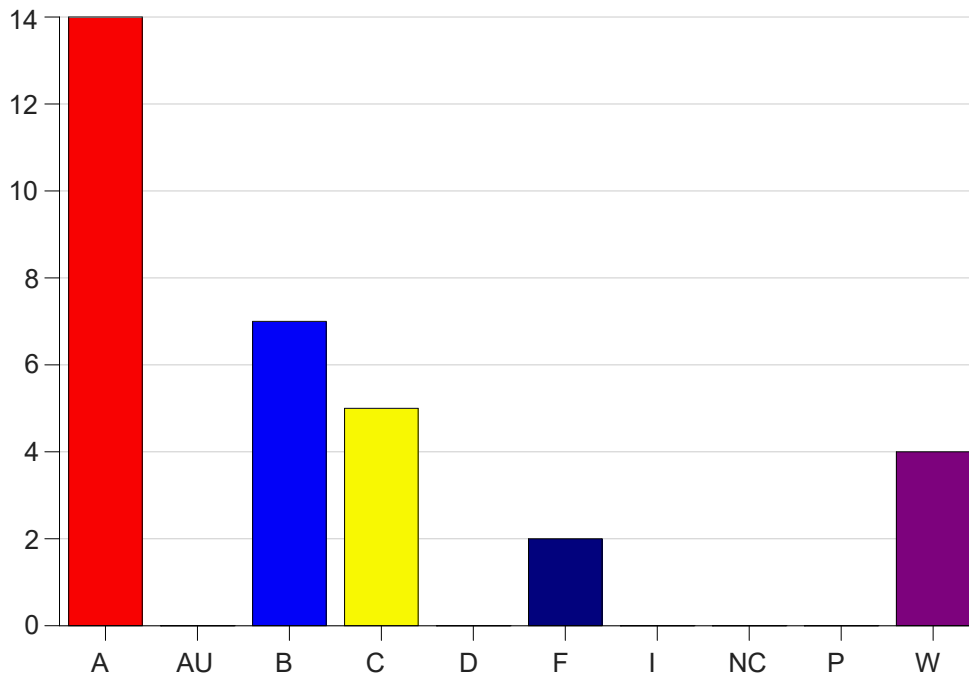

Louisiana State University Eunice

Grade Distribution by Course

2019 Fall Semester

Nov 6, 2020
11:25:32 PM

Course Work Course Number: ENGL2072

Course Work Count - All		A	AU	B	C	D	F	I	NC	P	W	Total
C6	Fontenot,B	14	0	7	5	0	2	0	0	0	4	32
Total		14	0	7	5	0	2	0	0	0	4	32