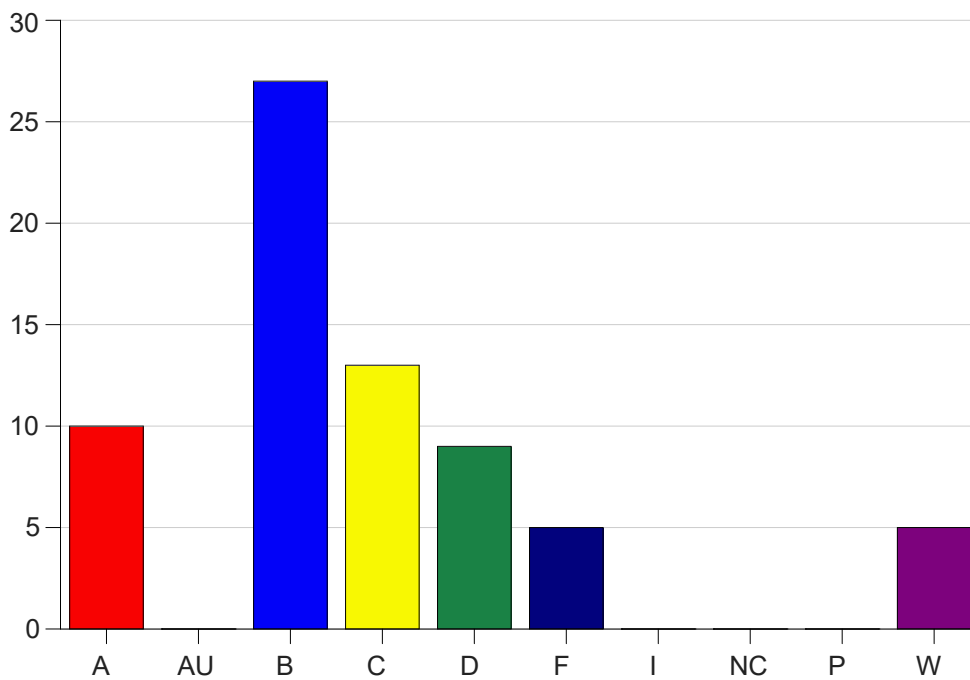

Louisiana State University Eunice

Grade Distribution by Course

2019 Fall Semester

Nov 6, 2020
11:25:32 PM

Course Work Course Number: PHYS1001

Course Work Count - All		A	AU	B	C	D	F	I	NC	P	W	Total
01	Yoo, C	8	0	17	8	5	4	0	0	0	1	43
25	Yoo, C	2	0	10	5	4	1	0	0	0	4	26
Total		10	0	27	13	9	5	0	0	0	5	69