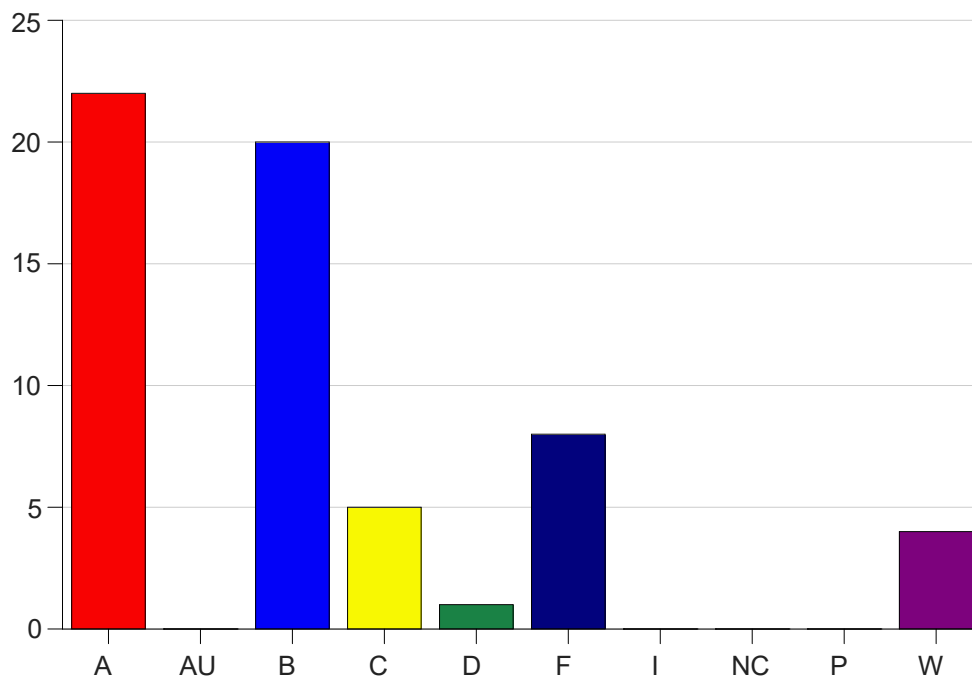

Louisiana State University Eunice

Grade Distribution by Course

2019 Fall Semester

Nov 6, 2020
11:25:32 PM

Course Work Course Number: HIST2057

Course Work Count - All		A	AU	B	C	D	F	I	NC	P	W	Total
25	Throop, V	11	0	11	3	1	5	0	0	0	2	33
26	Nevils,H	11	0	9	2	0	3	0	0	0	2	27
Total		22	0	20	5	1	8	0	0	0	4	60