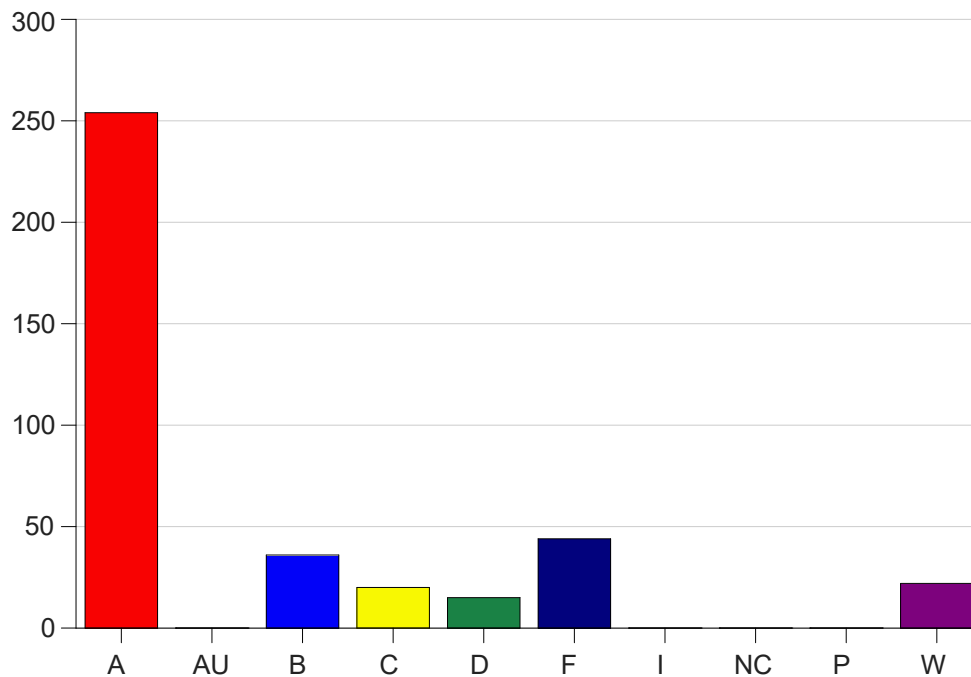

Louisiana State University Eunice

Grade Distribution by Course

2019 Fall Semester

Nov 6, 2020
11:25:32 PM

Course Work Course Number: PSYC2070

Course Work Count - All		A	AU	B	C	D	F	I	NC	P	W	Total
01	Narby,D	79	0	5	0	0	9	0	0	0	3	96
02	Trant,T	7	0	5	6	8	12	0	0	0	9	47
03	Narby,D	81	0	5	1	1	8	0	0	0	2	98
04	Narby,D	76	0	1	1	2	11	0	0	0	5	96
25	Trant,T	11	0	20	12	4	4	0	0	0	3	54
Total		254	0	36	20	15	44	0	0	0	22	391