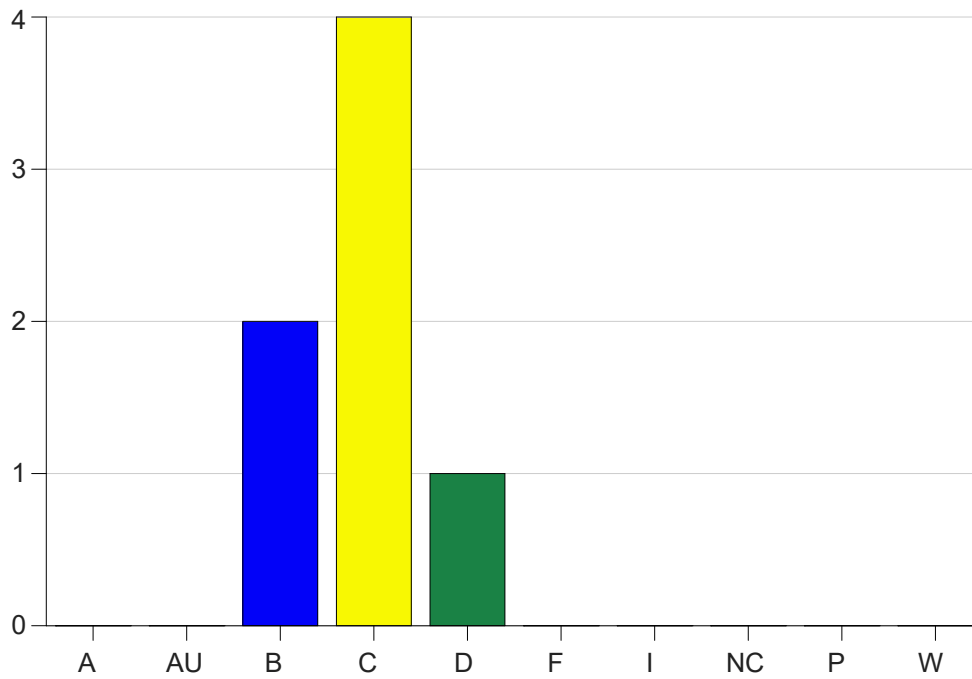

Louisiana State University Eunice

Grade Distribution by Course

2019 Fall Semester

Nov 6, 2020
11:25:32 PM

Course Work Course Number: NURS2352

Course Work Count - All		A	AU	B	C	D	F	I	NC	P	W	Total
01	Brand, C	0	0	2	4	1	0	0	0	0	0	7
Total		0	0	2	4	1	0	0	0	0	0	7