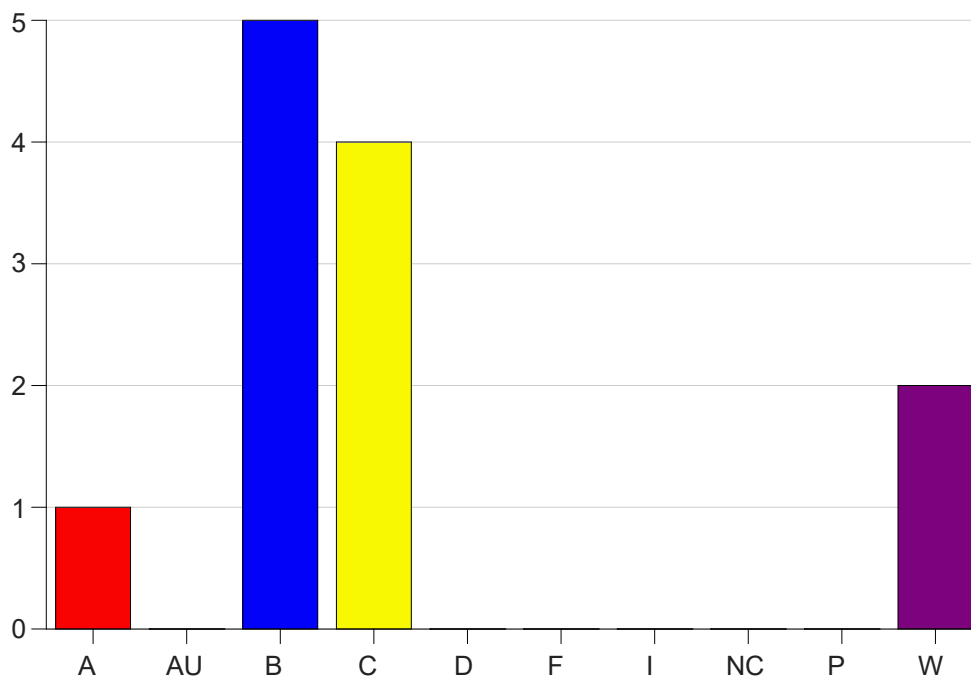

Louisiana State University Eunice

Grade Distribution by Course

2019 Fall Semester

Nov 6, 2020
11:25:32 PM

Course Work Course Number: SURT1102

Course Work Count - All		A	AU	B	C	D	F	I	NC	P	W	Total
90	Guillory, K	1	0	1	3	0	0	0	0	0	1	6
91	Kopp, R	0	0	4	1	0	0	0	0	0	1	6
Total		1	0	5	4	0	0	0	0	0	2	12