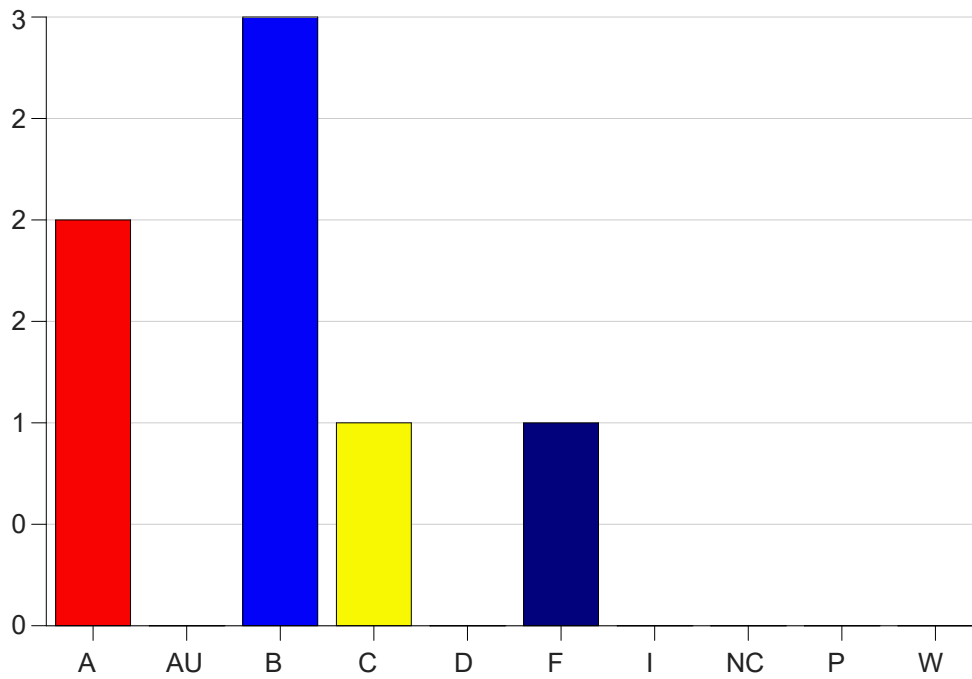

Louisiana State University Eunice

Grade Distribution by Course

2019 Fall Semester

Nov 6, 2020
11:25:32 PM

Course Work Course Number: ART 1847

Course Work Count - All		A	AU	B	C	D	F	I	NC	P	W	Total
01	Noble,J	2	0	3	1	0	1	0	0	0	0	7
Total		2	0	3	1	0	1	0	0	0	0	7