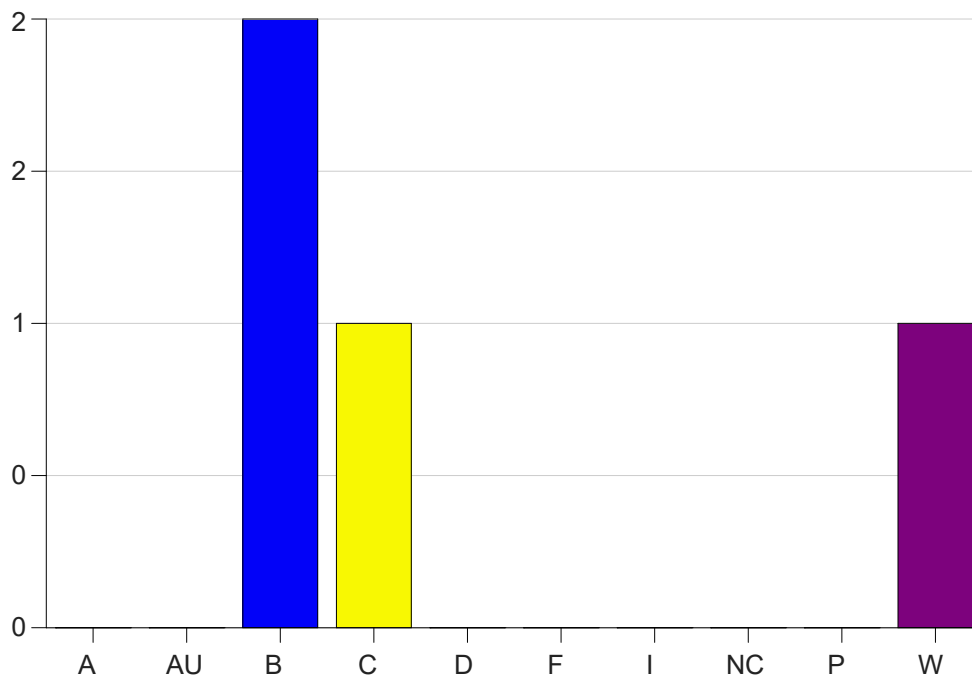

Louisiana State University Eunice

Grade Distribution by Course

2019 Fall Semester

Nov 6, 2020
11:25:32 PM

Course Work Course Number: HPRE2501

Course Work Count - All		A	AU	B	C	D	F	I	NC	P	W	Total
01	Orgain,A	0	0	2	1	0	0	0	0	0	1	4
Total		0	0	2	1	0	0	0	0	0	1	4