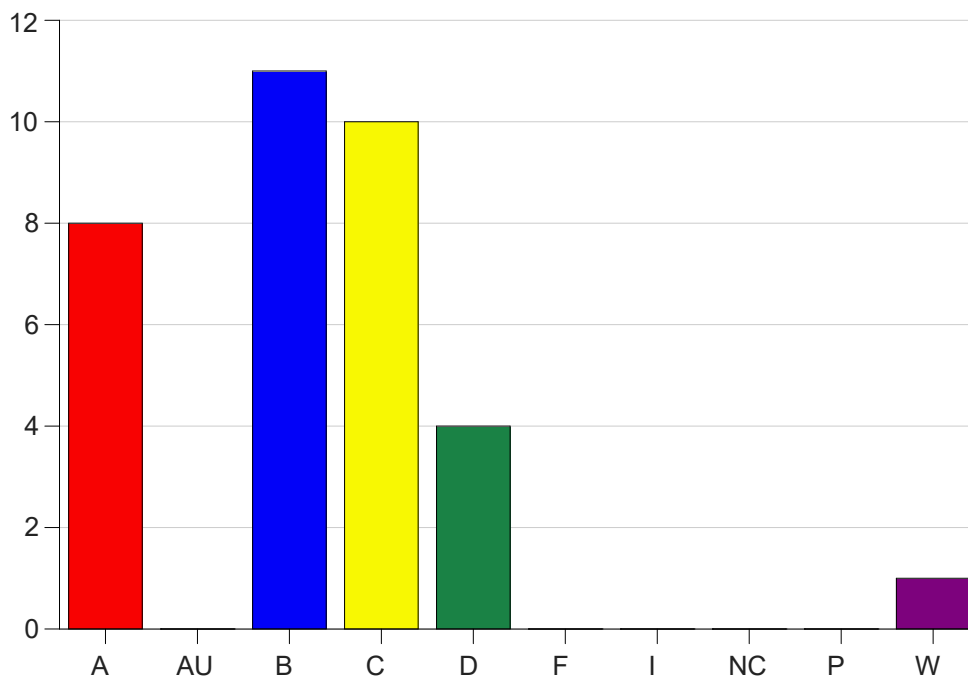

Louisiana State University Eunice

Grade Distribution by Course

2019 Fall Semester

Nov 6, 2020
11:25:32 PM

Course Work Course Number: MATH1018

Course Work Count - All		A	AU	B	C	D	F	I	NC	P	W	Total
01	Parrino,G	5	0	5	7	3	0	0	0	0	1	21
02	Parrino,G	3	0	6	3	1	0	0	0	0	0	13
Total		8	0	11	10	4	0	0	0	0	1	34