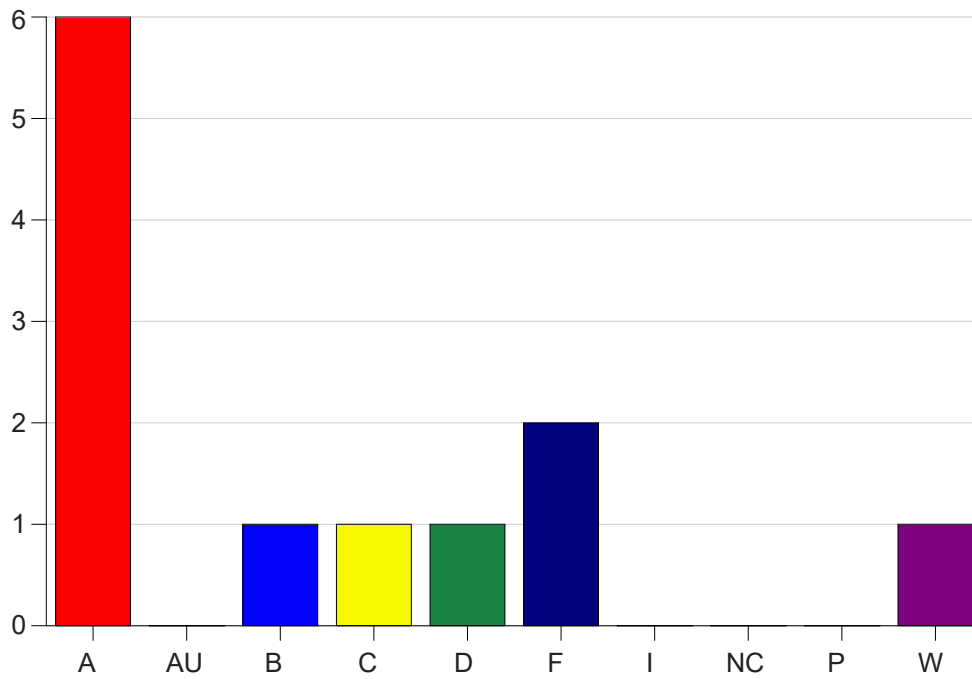

Louisiana State University Eunice

Grade Distribution by Course

2019 Fall Semester

Nov 6, 2020
11:25:32 PM

Course Work Course Number: CSC 1015

Course Work Count - All		A	AU	B	C	D	F	I	NC	P	W	Total
01	Seeder, L	6	0	1	1	1	2	0	0	0	1	12
Total		6	0	1	1	1	2	0	0	0	1	12