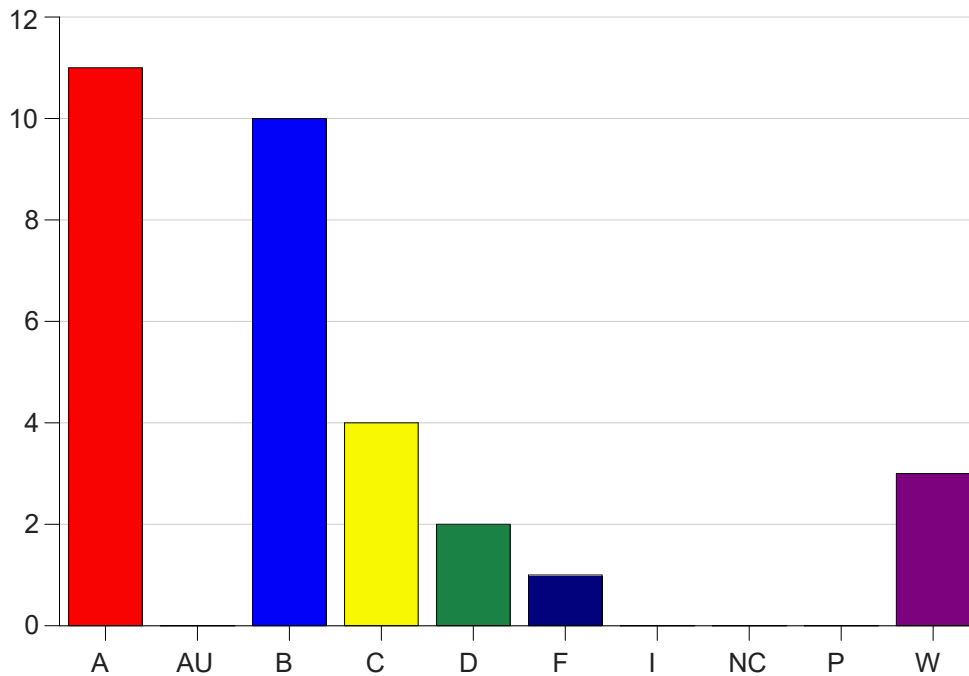

Louisiana State University Eunice

Grade Distribution by Course

2019 Fall Semester

Nov 6, 2020
11:25:32 PM

Course Work Course Number: POLS2051

Course Work Count - All		A	AU	B	C	D	F	I	NC	P	W	Total
25	Griffith,P	11	0	10	4	2	1	0	0	0	3	31
Total		11	0	10	4	2	1	0	0	0	3	31