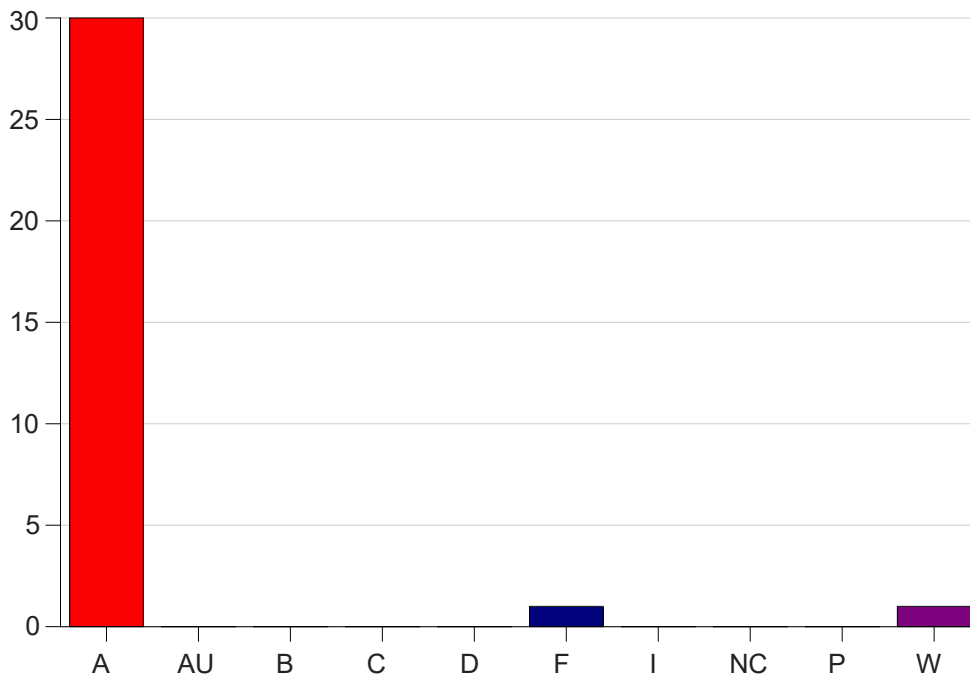

Louisiana State University Eunice

Grade Distribution by Course

2019 Fall Semester

Nov 6, 2020
11:25:32 PM

Course Work Course Number: HPRE1146

Course Work Count - All		A	AU	B	C	D	F	I	NC	P	W	Total
01	Starks, B	9	0	0	0	0	0	0	0	0	0	9
02	Collins,M	4	0	0	0	0	0	0	0	0	1	5
03	Mcreynol,J	5	0	0	0	0	1	0	0	0	0	6
51	Willis,J	12	0	0	0	0	0	0	0	0	0	12
Total		30	0	0	0	0	1	0	0	0	1	32