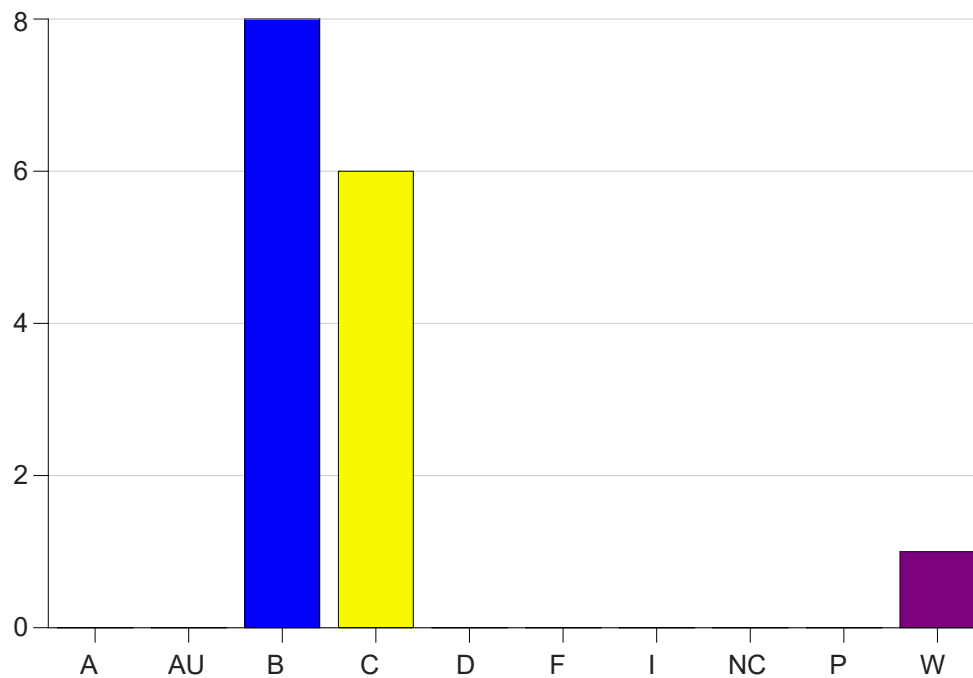

Louisiana State University Eunice

Grade Distribution by Course

2019 Fall Semester

Nov 6, 2020
11:25:32 PM

Course Work Course Number: RC 2011

Course Work Count - All		A	AU	B	C	D	F	I	NC	P	W	Total
01	Wyble,M	0	0	8	6	0	0	0	0	0	1	15
Total		0	0	8	6	0	0	0	0	0	1	15