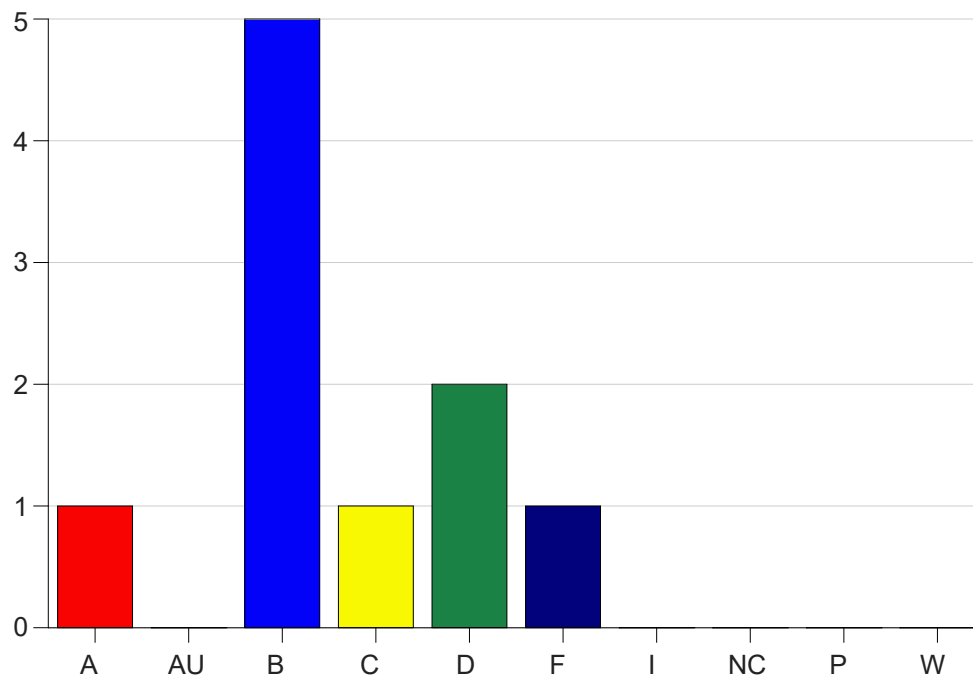

Louisiana State University Eunice

Grade Distribution by Course

2019 Fall Semester

Nov 6, 2020
11:25:32 PM

Course Work Course Number: CSC 2230

Course Work Count - All		A	AU	B	C	D	F	I	NC	P	W	Total
25	Cooper,L	1	0	5	1	2	1	0	0	0	0	10
Total		1	0	5	1	2	1	0	0	0	0	10