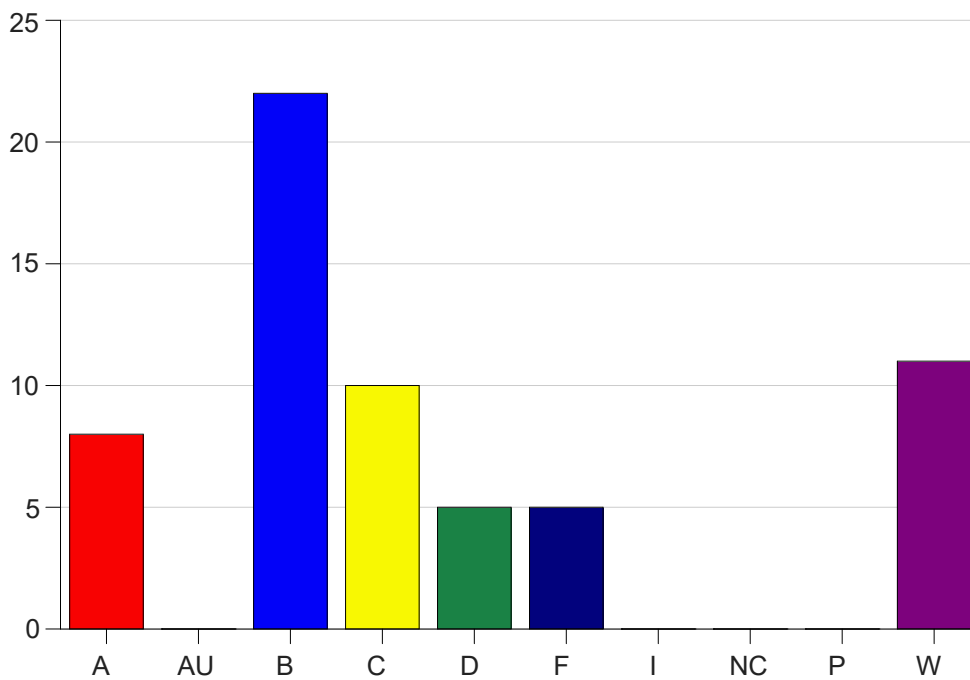

Louisiana State University Eunice

Grade Distribution by Course

2019 Fall Semester

Nov 6, 2020
11:25:32 PM

Course Work Course Number: NURS1000

Course Work Count - All		A	AU	B	C	D	F	I	NC	P	W	Total
25	Batiste,B	5	0	11	3	5	2	0	0	0	3	29
26	Wolf, A	3	0	11	7	0	3	0	0	0	8	32
Total		8	0	22	10	5	5	0	0	0	11	61