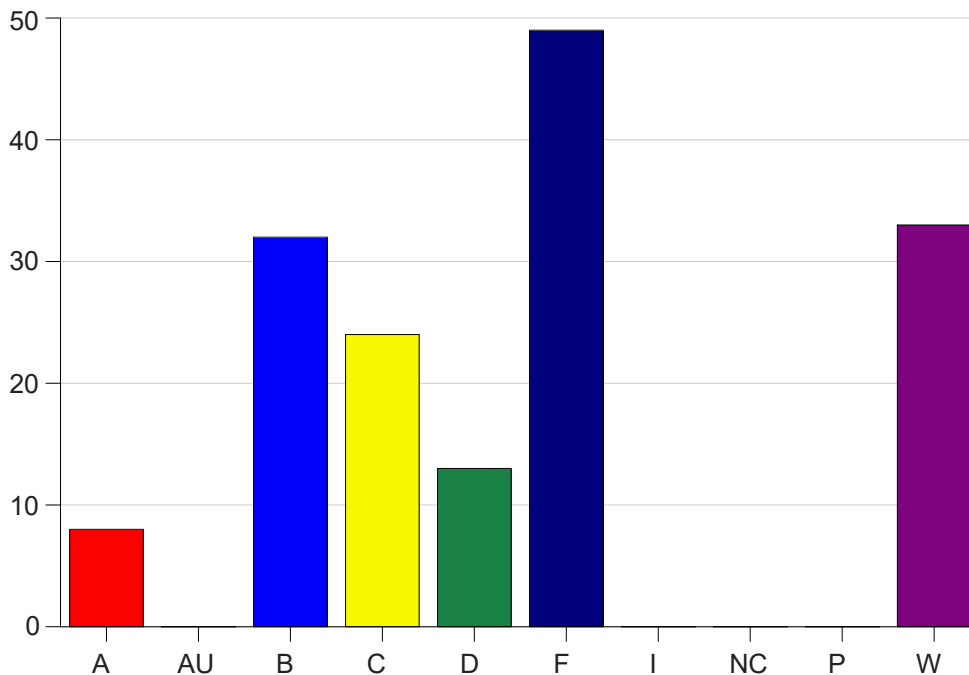

Course Work Course Number: MATH0015

Course Work Count - All		A	AU	B	C	D	F	I	NC	P	W	Total
01	Jean, J	0	0	0	5	8	9	0	0	0	8	30
02	Henry, H	0	0	6	5	2	11	0	0	0	3	27
25	Vidrine, E	1	0	4	7	1	8	0	0	0	4	25
80	Dunlap,A	2	0	8	1	0	10	0	0	0	8	29
81	ThibodeauJ	2	0	4	3	0	5	0	0	0	7	21
82	Dunlap,A	3	0	5	3	1	6	0	0	0	2	20
86	Fowler,P	0	0	5	0	1	0	0	0	0	1	7
Total		8	0	32	24	13	49	0	0	0	33	159