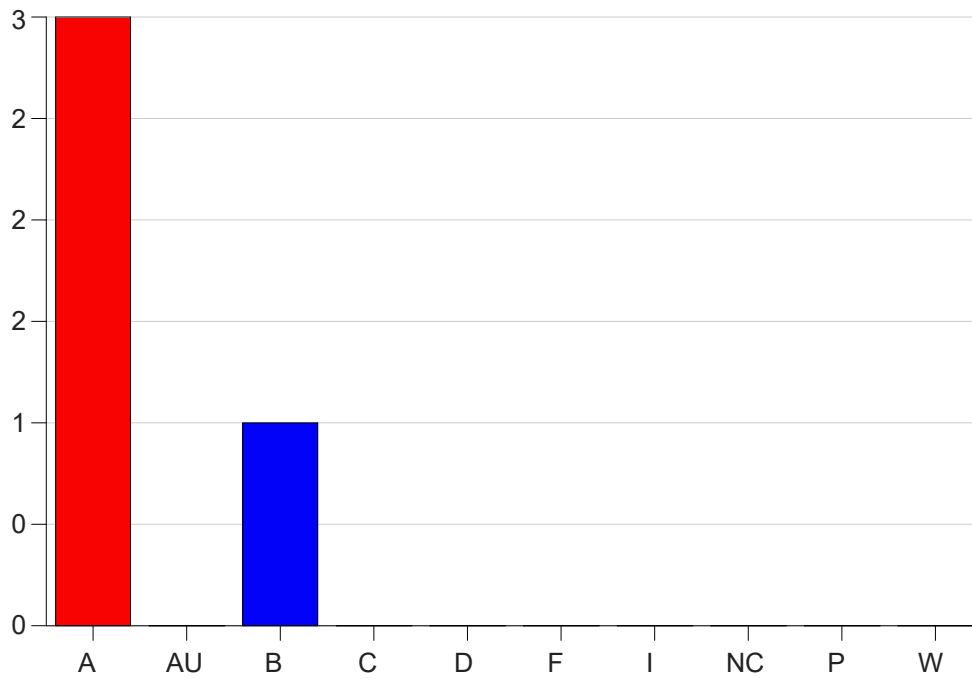

Louisiana State University Eunice

Grade Distribution by Course

2019 Fall Semester

Nov 6, 2020
11:25:32 PM

Course Work Course Number: HORT2050

Course Work Count - All		A	AU	B	C	D	F	I	NC	P	W	Total
01	Jariel,D	3	0	1	0	0	0	0	0	0	0	4
Total		3	0	1	0	0	0	0	0	0	0	4