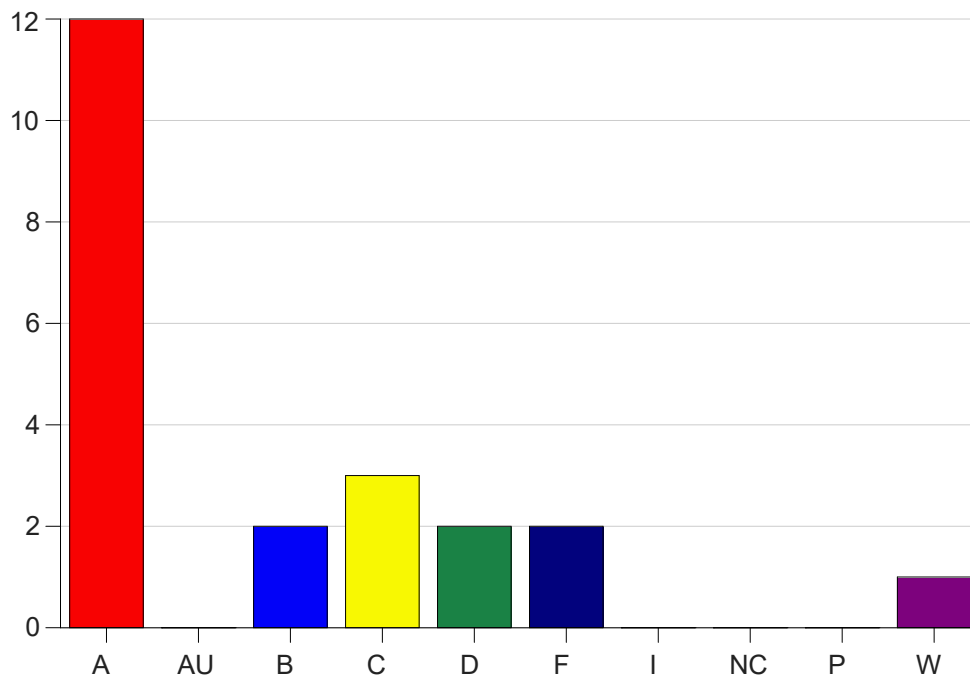

Louisiana State University Eunice

Grade Distribution by Course

2019 Fall Semester

Nov 6, 2020
11:25:32 PM

Course Work Course Number: HPRE1600

Course Work Count - All		A	AU	B	C	D	F	I	NC	P	W	Total
C1	Andrus,R	12	0	2	3	2	2	0	0	0	1	22
Total		12	0	2	3	2	2	0	0	0	1	22