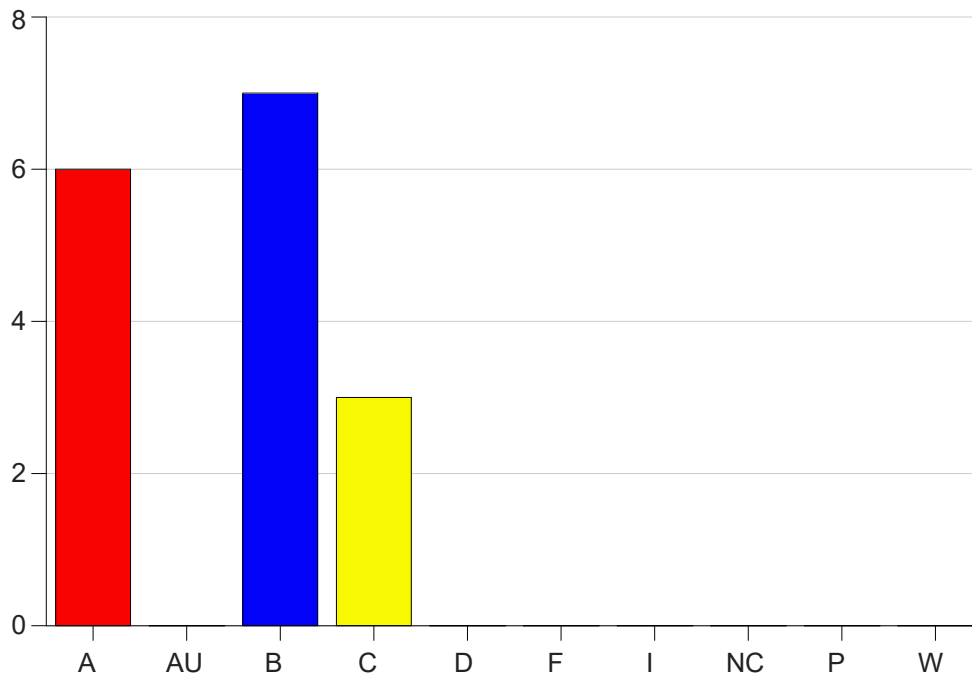

Louisiana State University Eunice

Grade Distribution by Course

2019 Fall Semester

Nov 6, 2020
11:25:32 PM

Course Work Course Number: ALLH1620

Course Work Count - All		A	AU	B	C	D	F	I	NC	P	W	Total
25	Jones, P	6	0	7	3	0	0	0	0	0	0	16
Total		6	0	7	3	0	0	0	0	0	0	16