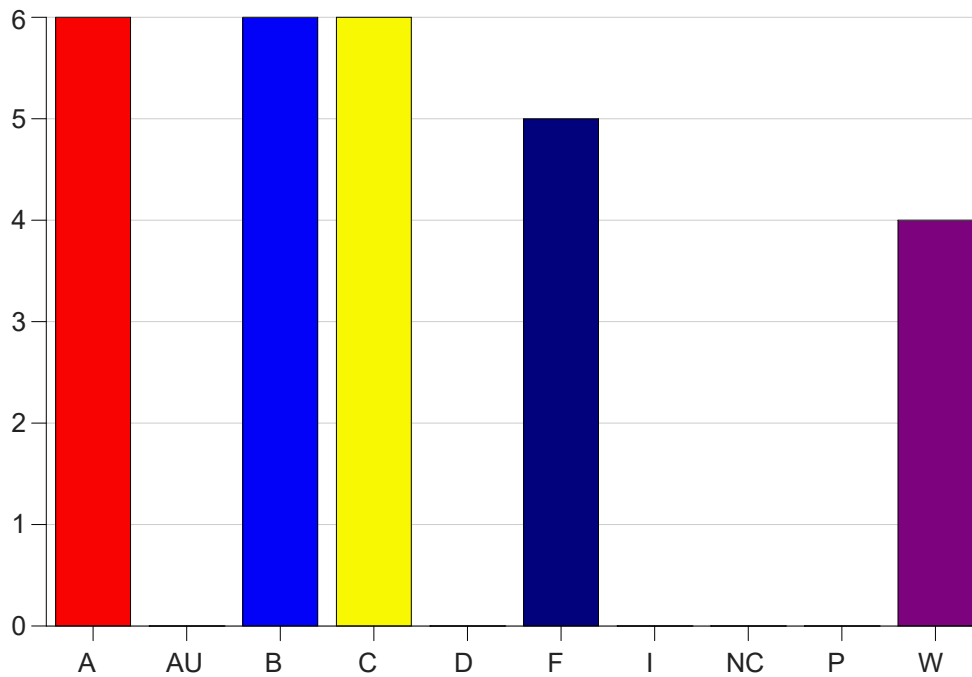

Louisiana State University Eunice

Grade Distribution by Course

2019 Fall Semester

Nov 6, 2020
11:25:32 PM

Course Work Course Number: ALLH1615

Course Work Count - All		A	AU	B	C	D	F	I	NC	P	W	Total
25	Riley, C	3	0	3	5	0	2	0	0	0	3	16
26	Riley, C	3	0	3	1	0	3	0	0	0	1	11
Total		6	0	6	6	0	5	0	0	0	4	27