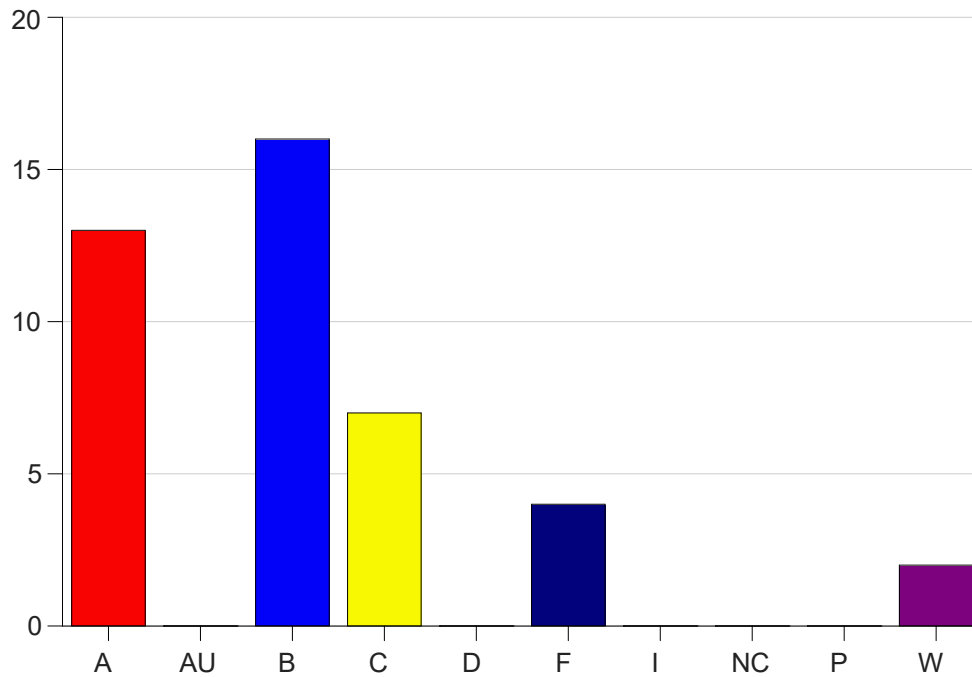

Louisiana State University Eunice

Grade Distribution by Course

2019 Fall Semester

Nov 6, 2020
11:25:32 PM

Course Work Course Number: CMST2010

Course Work Count - All		A	AU	B	C	D	F	I	NC	P	W	Total
01	Rockenschu	3	0	6	2	0	1	0	0	0	1	13
C6	Stevens,B	10	0	10	5	0	3	0	0	0	1	29
Total		13	0	16	7	0	4	0	0	0	2	42