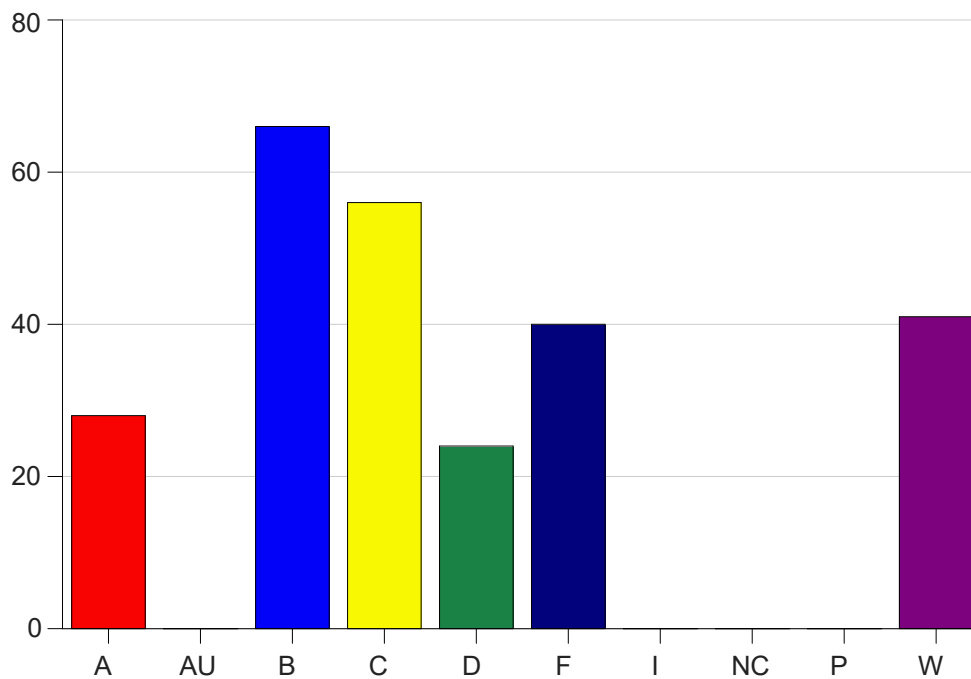

Louisiana State University Eunice

Grade Distribution by Course

2019 Fall Semester

Nov 6, 2020
11:25:32 PM

Course Work Course Number: MATH1015

Course Work Count - All		A	AU	B	C	D	F	I	NC	P	W	Total
02	Parrino,G	7	0	6	8	6	3	0	0	0	3	33
03	Jean, J	5	0	10	5	2	5	0	0	0	7	34
05	Dunlap,A	3	0	5	9	4	5	0	0	0	8	34
06	Parrino,G	1	0	2	2	3	5	0	0	0	4	17
16	Parrino,G	2	0	10	7	3	4	0	0	0	5	31
25	Vidrine, E	0	0	3	7	3	5	0	0	0	10	28
80	ThibodeauJ	4	0	14	8	1	1	0	0	0	2	30
81	Jean, J	3	0	3	0	2	4	0	0	0	0	12
82	Henry, H	3	0	10	7	0	7	0	0	0	1	28
C1	Parrino,G	0	0	3	3	0	1	0	0	0	1	8
Total		28	0	66	56	24	40	0	0	0	41	255