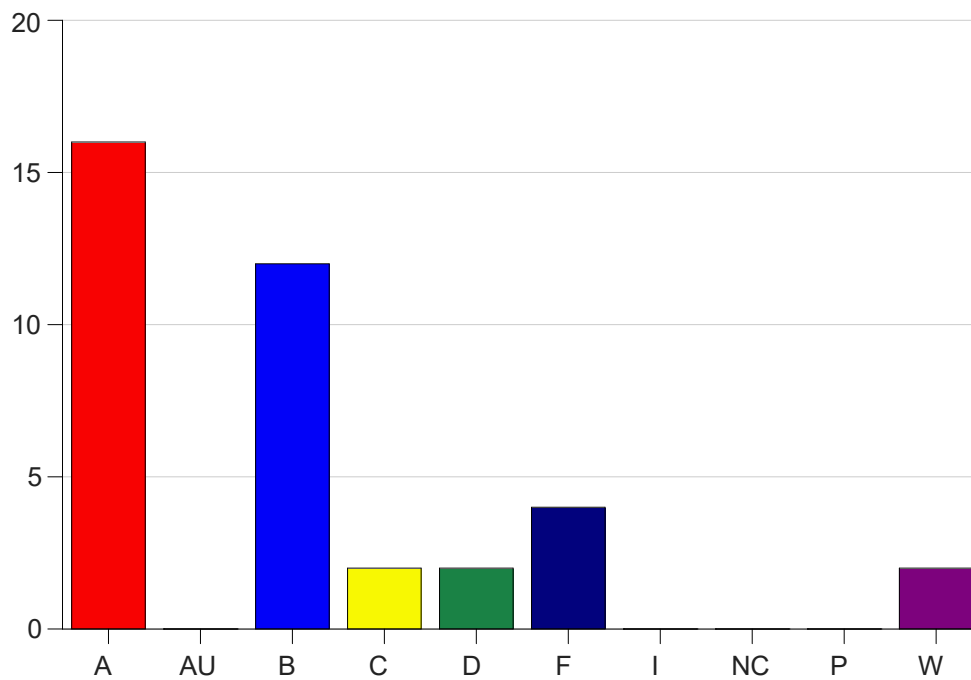

Louisiana State University Eunice

Grade Distribution by Course

2019 Fall Semester

Nov 6, 2020
11:25:32 PM

Course Work Course Number: ECON2000

Course Work Count - All		A	AU	B	C	D	F	I	NC	P	W	Total
25	Nguyen,H	13	0	8	0	0	2	0	0	0	1	24
C6	Bahloul, T	3	0	4	2	2	2	0	0	0	1	14
Total		16	0	12	2	2	4	0	0	0	2	38