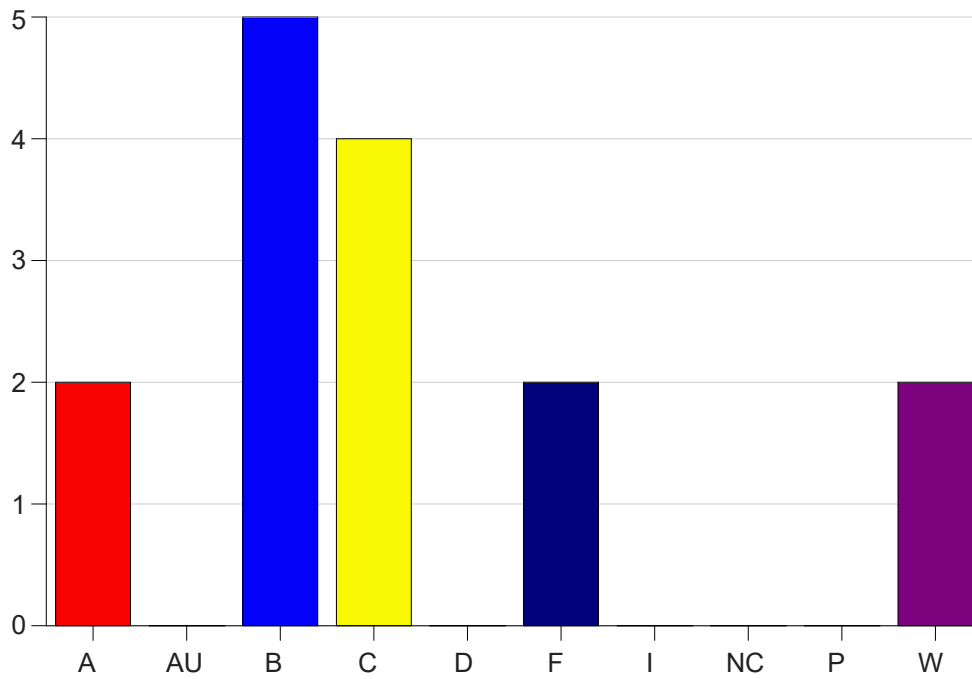

Louisiana State University Eunice

Grade Distribution by Course

2019 Fall Semester

Nov 6, 2020
11:25:32 PM

Course Work Course Number: PHYS2108

Course Work Count - All		A	AU	B	C	D	F	I	NC	P	W	Total
91	Yoo, C	9	0	2	0	0	0	0	0	0	0	11
Total		9	0	2	0	0	0	0	0	0	0	11