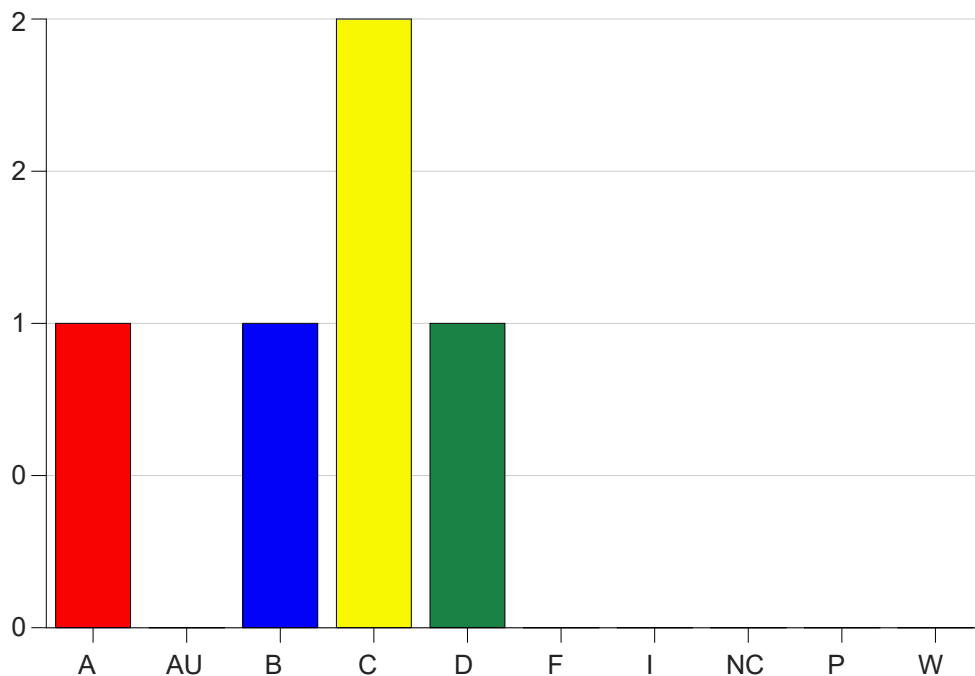

Louisiana State University Eunice

Grade Distribution by Course

2019 Fall Semester

Nov 6, 2020
11:25:32 PM

Course Work Course Number: PHYS2110

Course Work Count - All		A	AU	B	C	D	F	I	NC	P	W	Total
01	Yoo, C	1	0	1	2	1	0	0	0	0	0	5
Total		1	0	1	2	1	0	0	0	0	0	5