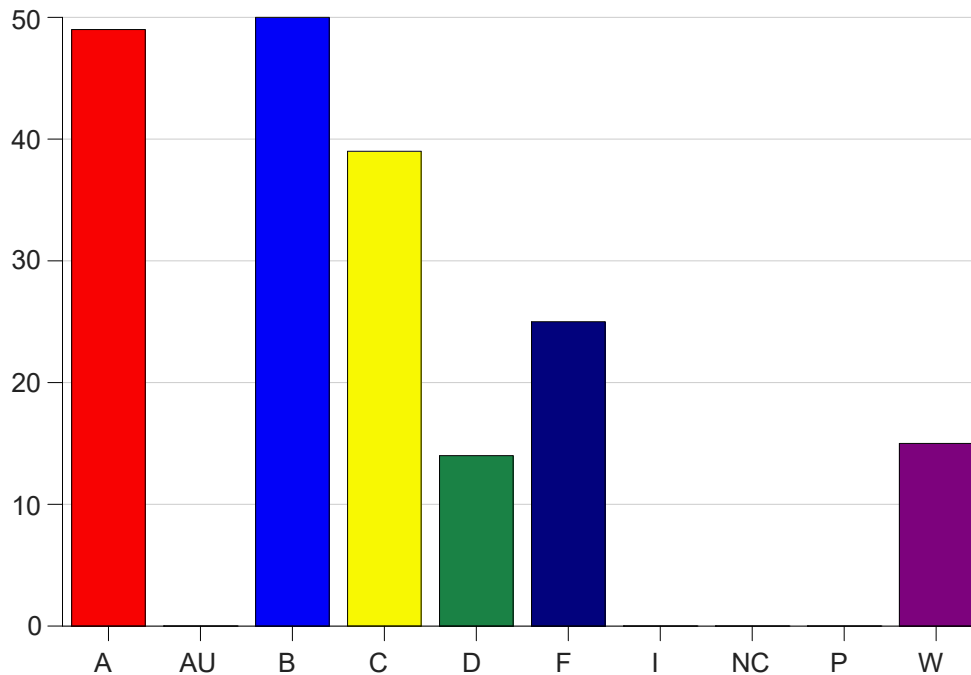

Louisiana State University Eunice

Grade Distribution by Course

2019 Fall Semester

Nov 6, 2020
11:25:32 PM

Course Work Course Number: MUS 1751

Course Work Count - All		A	AU	B	C	D	F	I	NC	P	W	Total
01	Manceau,K	9	0	1	5	0	1	0	0	0	3	19
25	Locy,R	6	0	13	9	4	6	0	0	0	7	45
26	Jones,Clin	31	0	12	3	0	2	0	0	0	2	50
C1	Locy,R	2	0	17	15	6	7	0	0	0	1	48
C6	Locy,R	1	0	7	7	4	9	0	0	0	2	30
Total		49	0	50	39	14	25	0	0	0	15	192