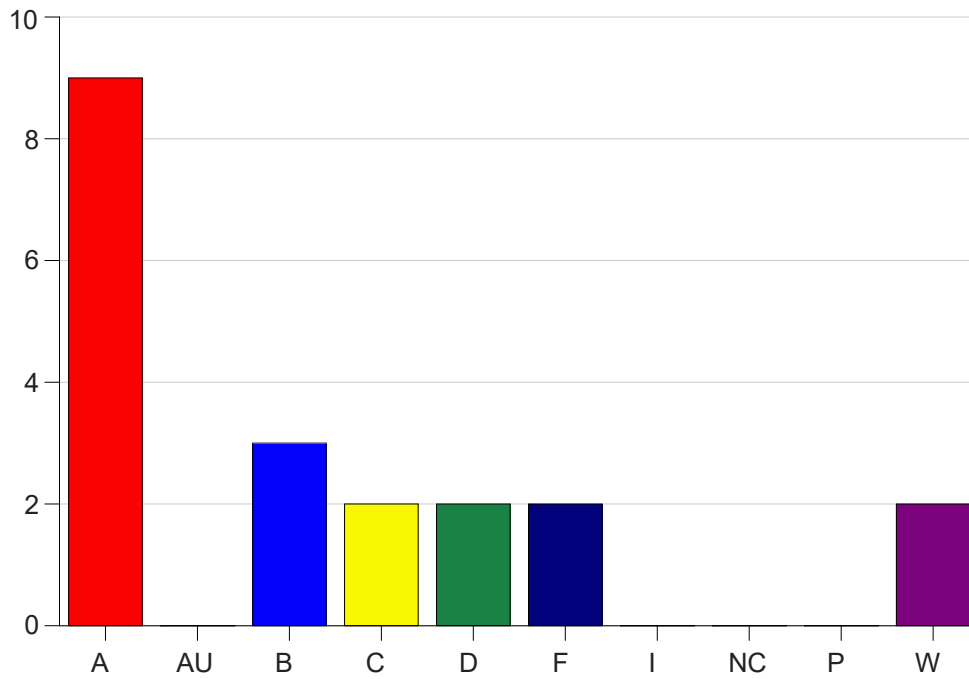

Louisiana State University Eunice

Grade Distribution by Course

2019 Fall Semester

Nov 6, 2020
11:25:32 PM

Course Work Course Number: CSC 1011

Course Work Count - All		A	AU	B	C	D	F	I	NC	P	W	Total
01	Seeder, L	9	0	3	2	2	2	0	0	0	2	20
Total		9	0	3	2	2	2	0	0	0	2	20