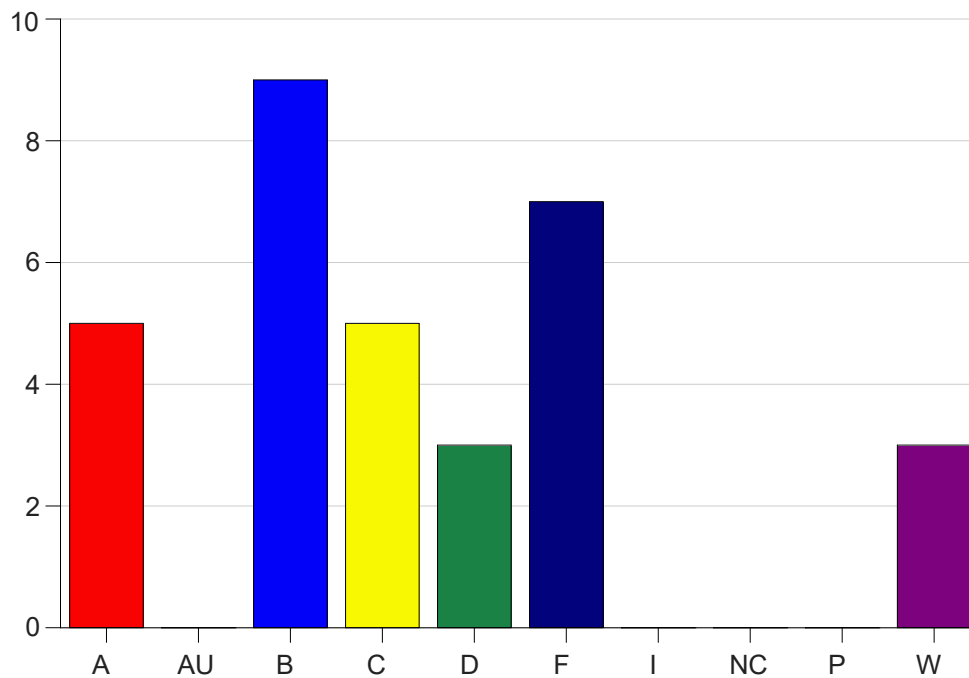

Louisiana State University Eunice

Grade Distribution by Course

2019 Fall Semester

Nov 6, 2020
11:25:32 PM

Course Work Course Number: THTR1020

Course Work Count - All		A	AU	B	C	D	F	I	NC	P	W	Total
C6	Alleman,M	5	0	9	5	3	7	0	0	0	3	32
Total		5	0	9	5	3	7	0	0	0	3	32