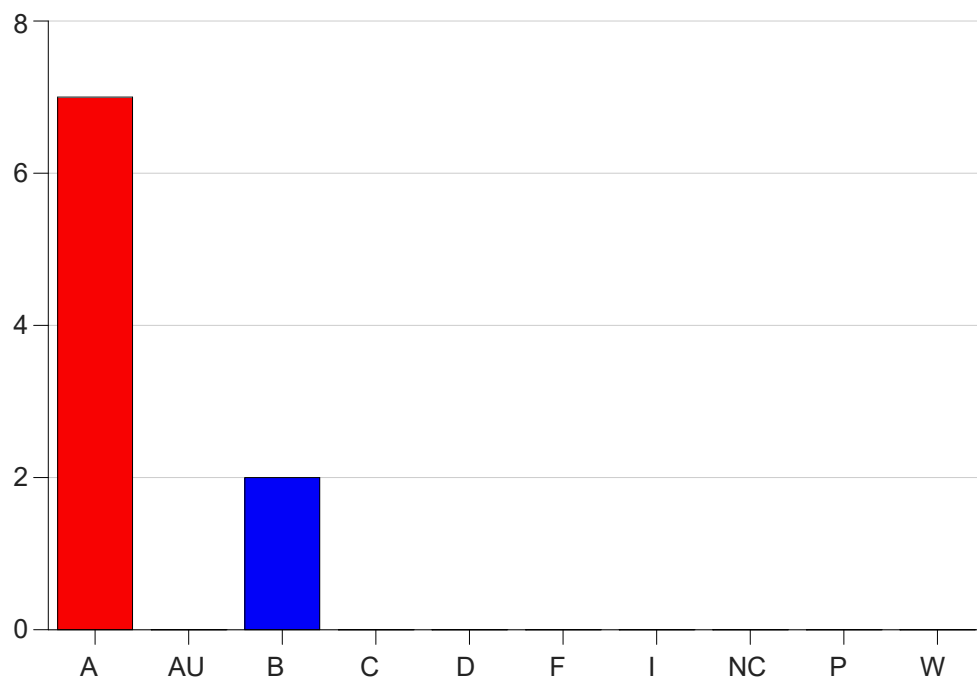

Louisiana State University Eunice

Grade Distribution by Course

2019 Fall Semester

Nov 6, 2020
11:25:32 PM

Course Work Course Number: CHEM2361

Course Work Count - All		A	AU	B	C	D	F	I	NC	P	W	Total
91	Catsikis,B	7	0	2	0	0	0	0	0	0	0	9
Total		7	0	2	0	0	0	0	0	0	0	9