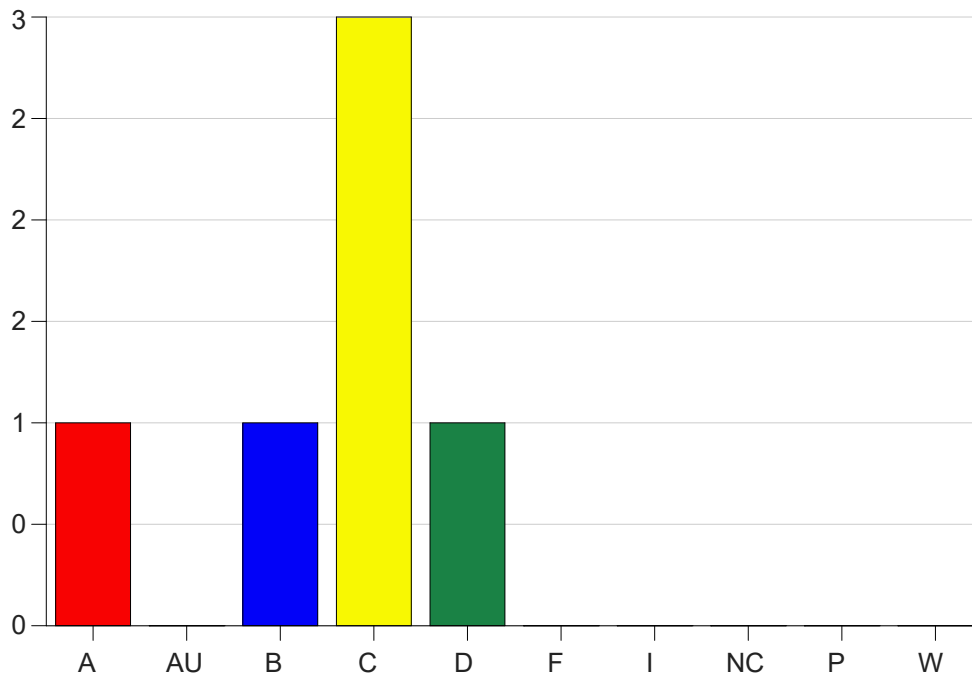

Louisiana State University Eunice

Grade Distribution by Course

2019 Fall Semester

Nov 6, 2020
11:25:32 PM

Course Work Course Number: CSC 2320

Course Work Count - All		A	AU	B	C	D	F	I	NC	P	W	Total
25	Burkes, C	1	0	1	3	1	0	0	0	0	0	6
Total		1	0	1	3	1	0	0	0	0	0	6