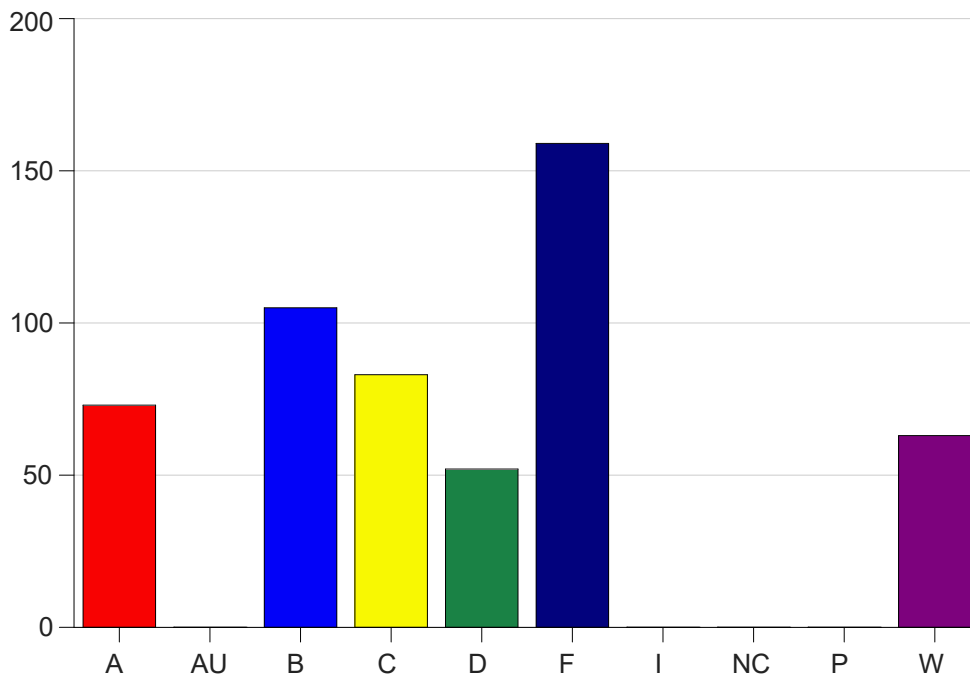

Louisiana State University Eunice Grade Distribution by Course 2019 Fall Semester

Nov 6, 2020
11:25:32 PM

Louisiana State University Eunice

Grade Distribution by Course

2019 Fall Semester

Nov 6, 2020
11:25:32 PM

Course Work Course Number: MATH0015

Course Work Count - All		A	AU	B	C	D	F	I	NC	P	W	Total
01	Jean, J	0	0	0	5	8	9	0	0	0	8	30
02	Henry, H	0	0	6	5	2	11	0	0	0	3	27
25	Vidrine, E	1	0	4	7	1	8	0	0	0	4	25
80	Dunlap,A	2	0	8	1	0	10	0	0	0	8	29
81	ThibodeauJ	2	0	4	3	0	5	0	0	0	7	21
82	Dunlap,A	3	0	5	3	1	6	0	0	0	2	20
86	Fowler,P	0	0	5	0	1	0	0	0	0	1	7
Total		8	0	32	24	13	49	0	0	0	33	159