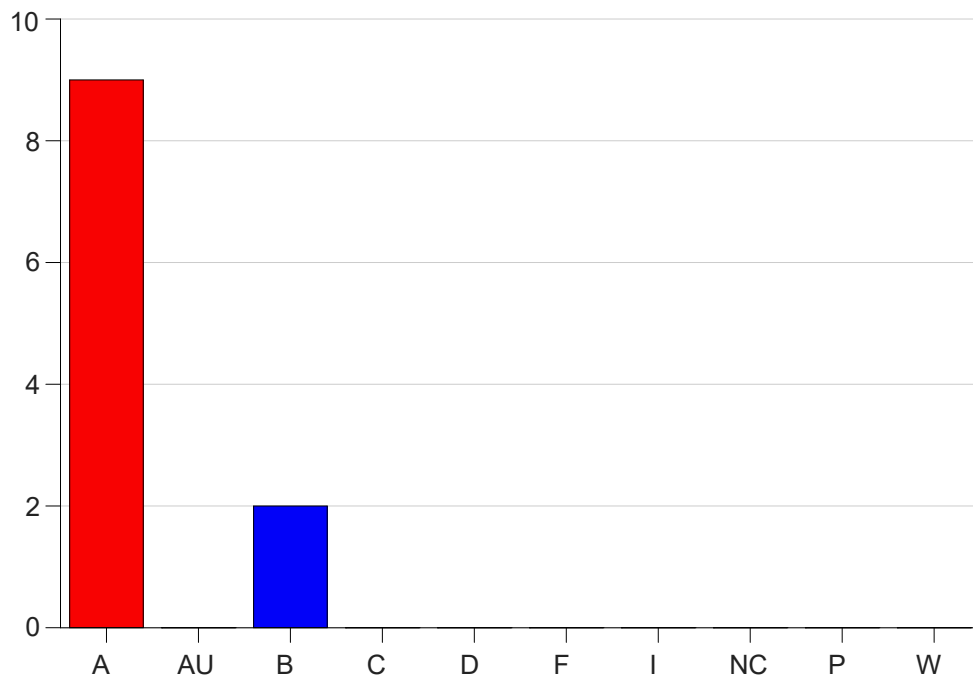

Louisiana State University Eunice

Grade Distribution by Course

2019 Fall Semester

Nov 6, 2020
11:25:32 PM

Course Work Course Number: PHYS2108

Course Work Count - All		A	AU	B	C	D	F	I	NC	P	W	Total
91	Yoo, C	9	0	2	0	0	0	0	0	0	0	11
Total		9	0	2	0	0	0	0	0	0	0	11