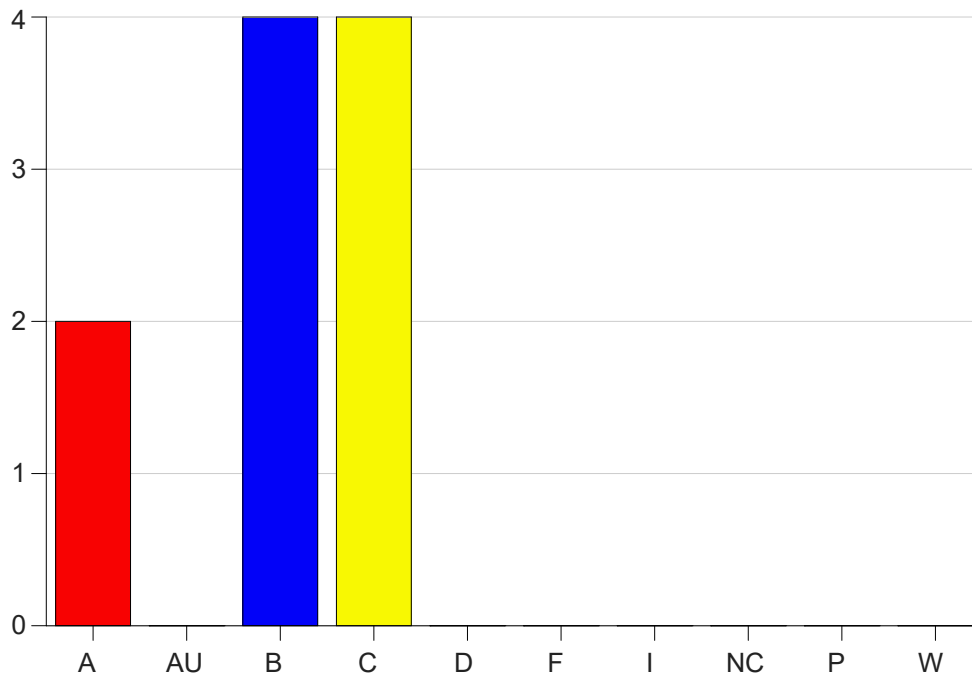

Louisiana State University Eunice

Grade Distribution by Course

2019 Fall Semester

Nov 6, 2020
11:25:32 PM

Course Work Course Number: RC 2024

Course Work Count - All		A	AU	B	C	D	F	I	NC	P	W	Total
91	Wyble,M	0	0	5	0	0	0	0	0	0	0	5
92	Asbury,D	0	0	1	4	0	0	0	0	0	0	5
Total		0	0	6	4	0	0	0	0	0	0	10