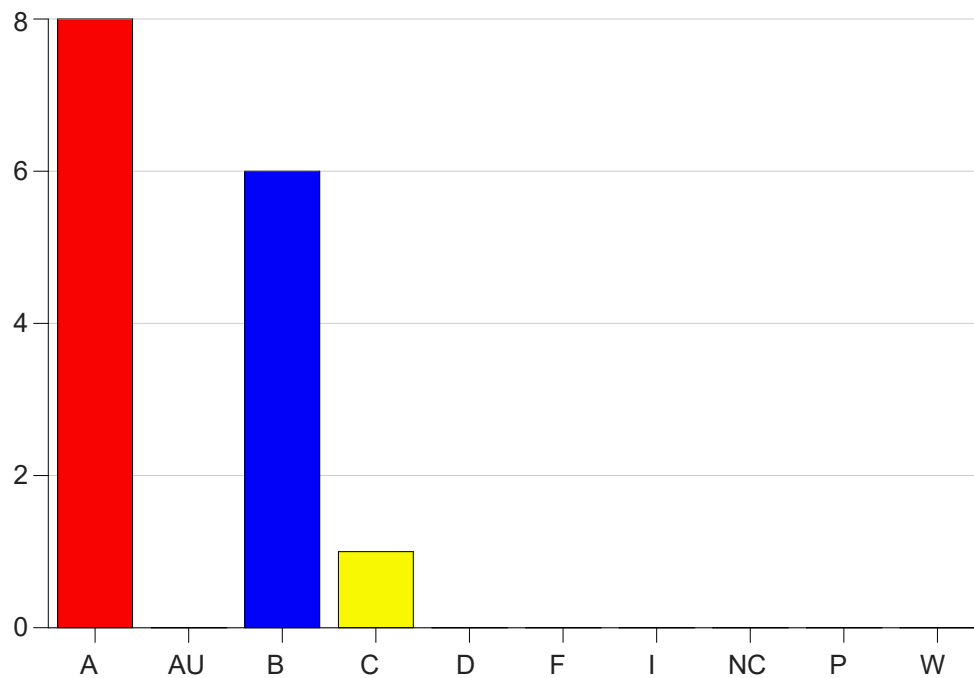

Louisiana State University Eunice

Grade Distribution by Course

2019 Fall Semester

Nov 6, 2020
11:25:32 PM

Course Work Course Number: ALLH2625

Course Work Count - All		A	AU	B	C	D	F	I	NC	P	W	Total
25	Massy,J	8	0	6	1	0	0	0	0	0	0	15
Total		8	0	6	1	0	0	0	0	0	0	15