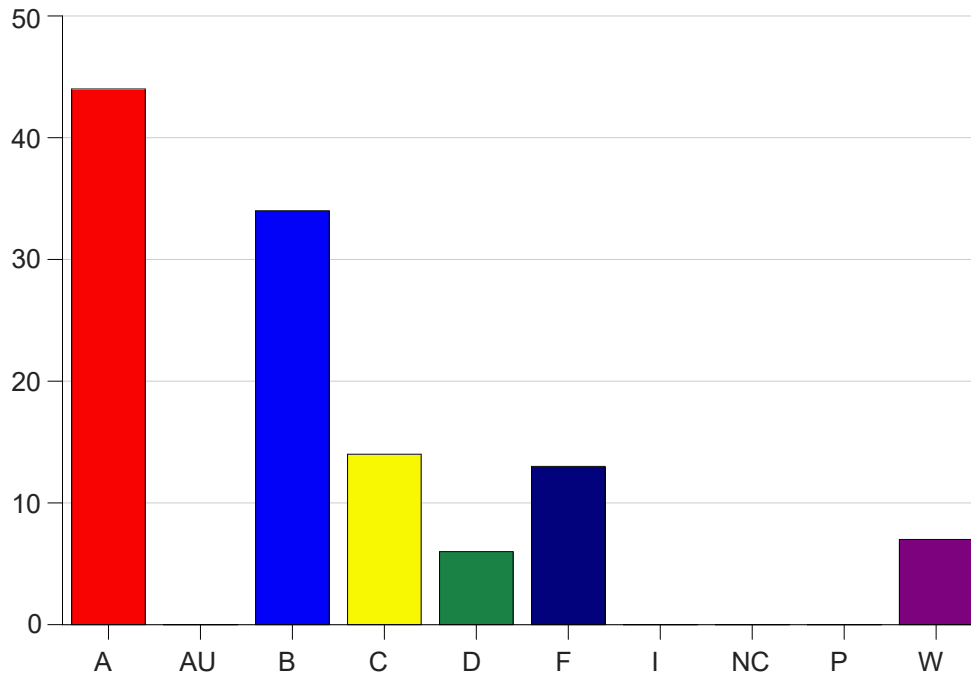

Louisiana State University Eunice

Grade Distribution by Course

2019 Fall Semester

Nov 6, 2020
11:25:32 PM

Course Work Course Number: BADM1001

Course Work Count - All		A	AU	B	C	D	F	I	NC	P	W	Total
02	May,N	9	0	8	7	0	5	0	0	0	1	30
04	McDonald,D	7	0	12	2	2	3	0	0	0	2	28
25	Hedge, R.	12	0	6	2	2	5	0	0	0	3	30
26	Thibodeaux	16	0	8	3	2	0	0	0	0	1	30
Total		44	0	34	14	6	13	0	0	0	7	118