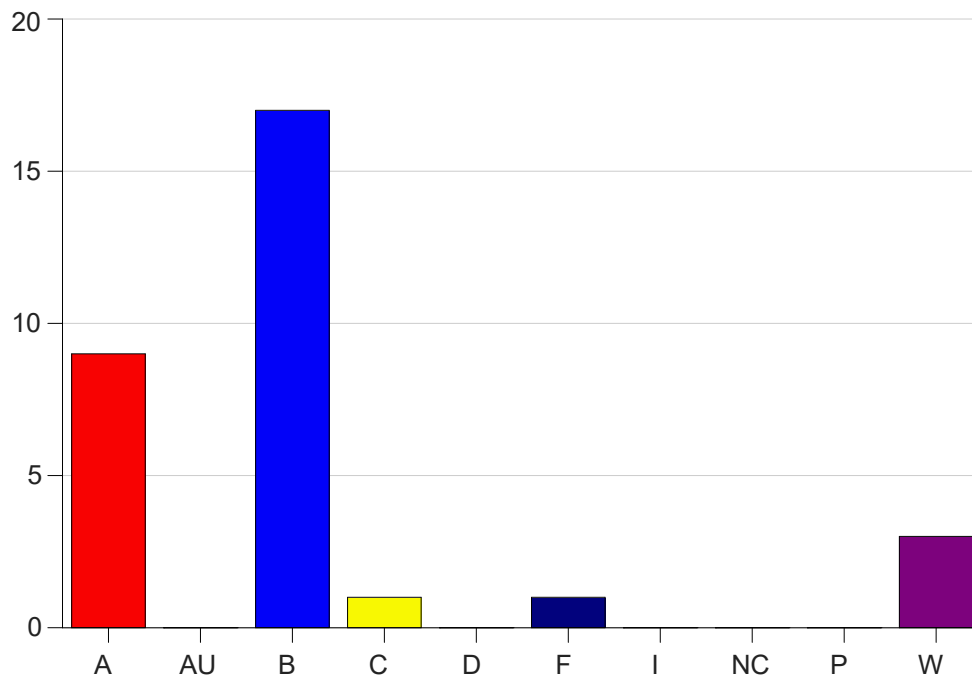

Louisiana State University Eunice

Grade Distribution by Course

2019 Fall Semester

Nov 6, 2020
11:25:32 PM

Course Work Course Number: SOCL2505

Course Work Count - All		A	AU	B	C	D	F	I	NC	P	W	Total
25	Robinson,J	9	0	17	1	0	1	0	0	0	3	31
Total		9	0	17	1	0	1	0	0	0	3	31