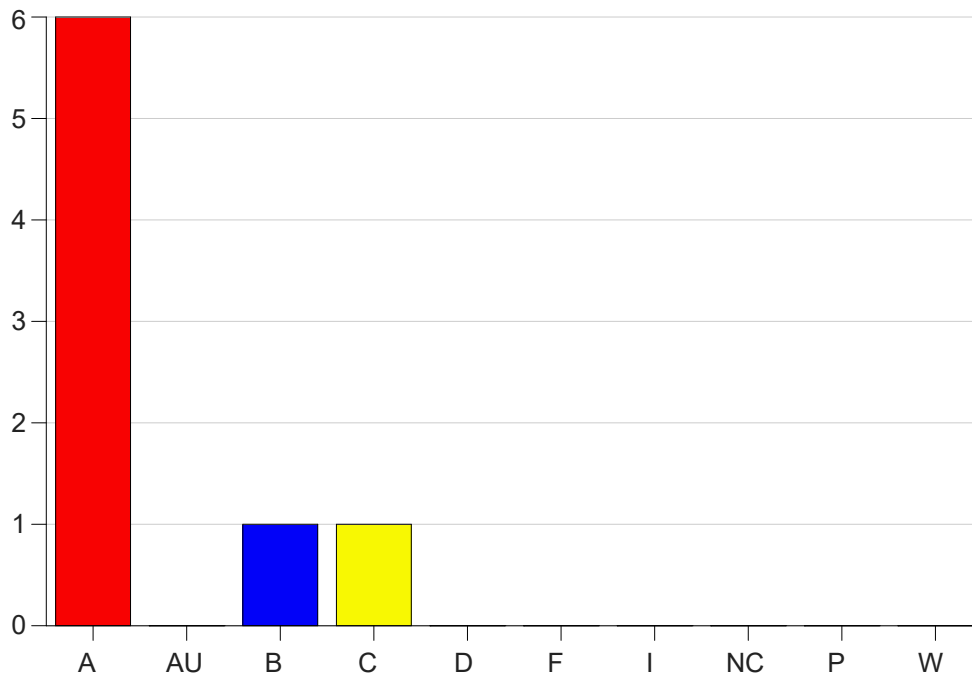

Louisiana State University Eunice

Grade Distribution by Course

2019 Fall Semester

Nov 6, 2020
11:25:32 PM

Course Work Course Number: INDS2720

Course Work Count - All		A	AU	B	C	D	F	I	NC	P	W	Total
C1	Kapp, K	6	0	1	1	0	0	0	0	0	0	8
Total		6	0	1	1	0	0	0	0	0	0	8