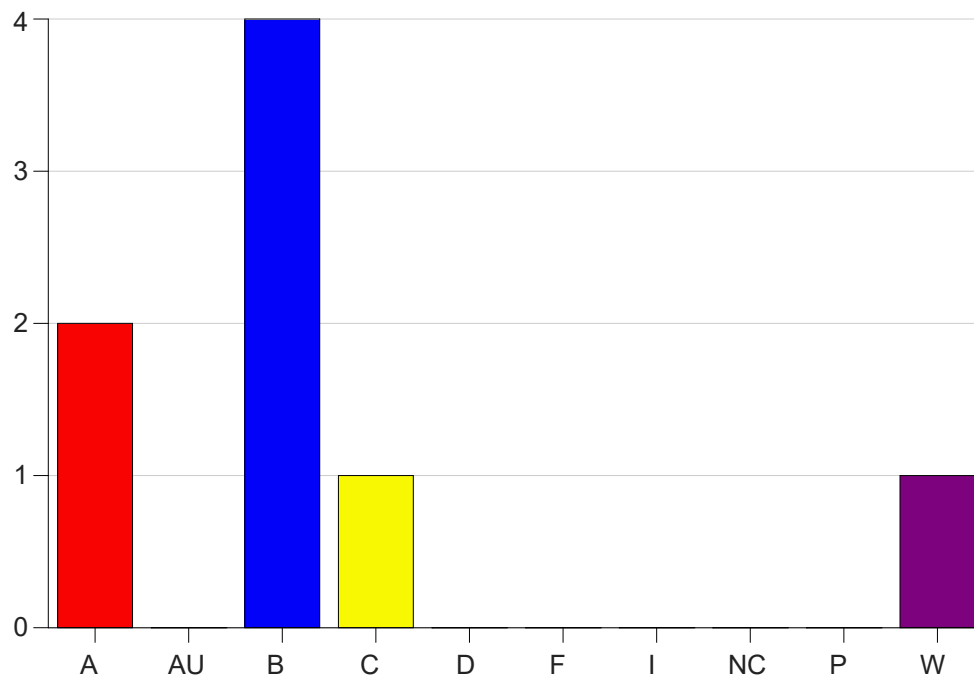

Louisiana State University Eunice

Grade Distribution by Course

2019 Fall Semester

Nov 6, 2020
11:25:32 PM

Course Work Course Number: DMS 1020

Course Work Count - All		A	AU	B	C	D	F	I	NC	P	W	Total
91	Whitney, E	2	0	4	1	0	0	0	0	0	1	8
Total		2	0	4	1	0	0	0	0	0	1	8