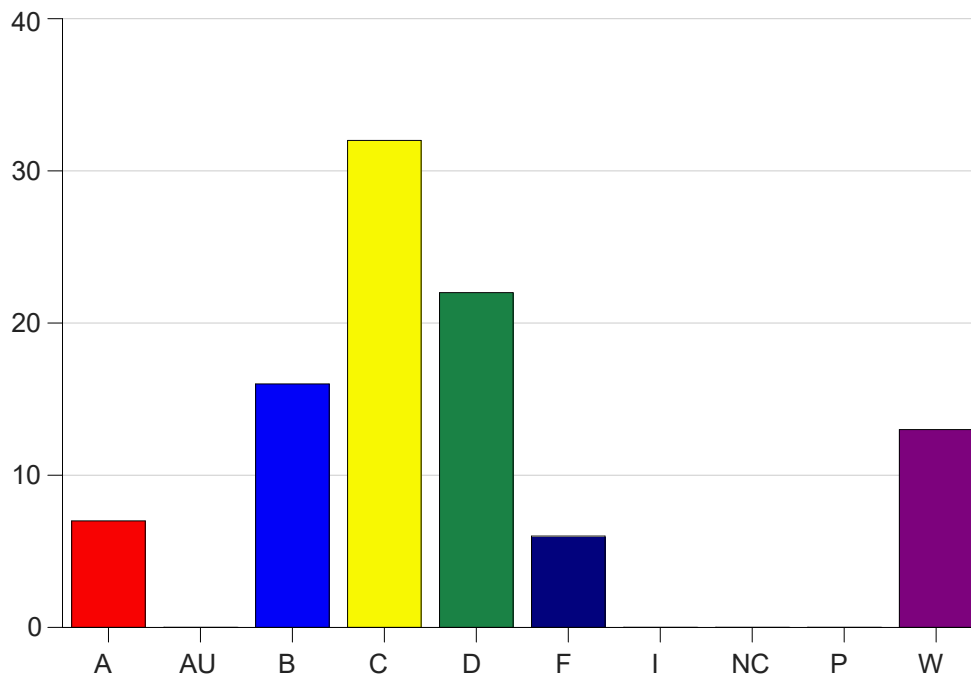

Louisiana State University Eunice

Grade Distribution by Course

2019 Fall Semester

Nov 6, 2020
11:25:32 PM

Course Work Course Number: BIOL1002

Course Work Count - All		A	AU	B	C	D	F	I	NC	P	W	Total
01	Cordes,J	1	0	6	14	9	3	0	0	0	9	42
25	Jariel,D	6	0	5	12	4	0	0	0	0	3	30
C6	Bourque, K	0	0	5	6	9	3	0	0	0	1	24
Total		7	0	16	32	22	6	0	0	0	13	96