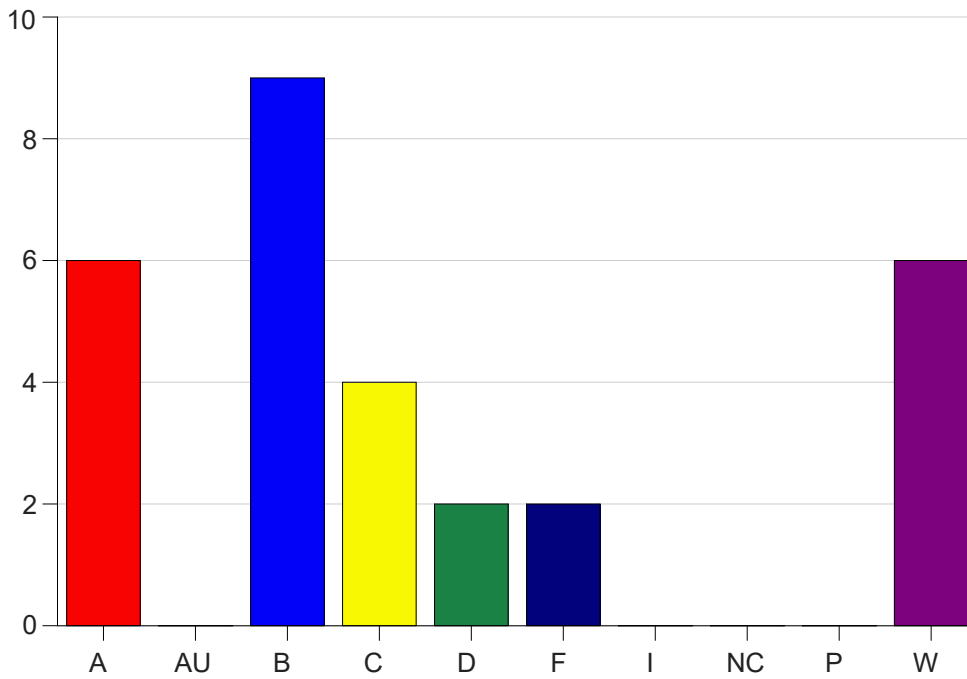

Louisiana State University Eunice

Grade Distribution by Course

2019 Fall Semester

Nov 6, 2020
11:25:32 PM

Course Work Course Number: MATH1022

Course Work Count - All		A	AU	B	C	D	F	I	NC	P	W	Total
01	Escude',W	6	0	9	4	2	2	0	0	0	6	29
Total		6	0	9	4	2	2	0	0	0	6	29