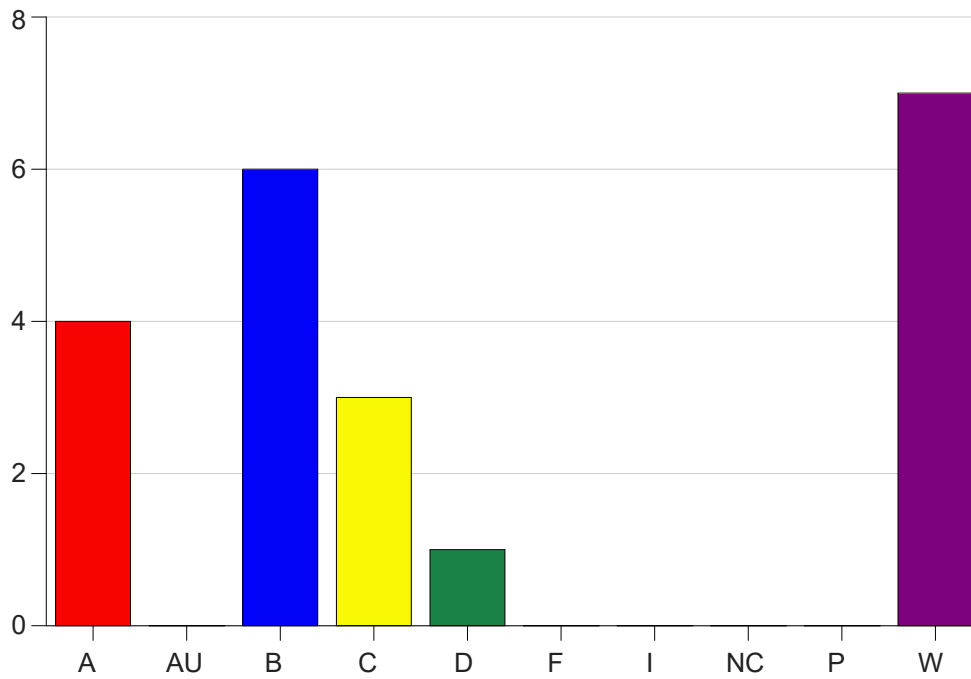

Louisiana State University Eunice

Grade Distribution by Course

2019 Fall Semester

Nov 6, 2020
11:25:32 PM

Course Work Course Number: MATH1550

Course Work Count - All		A	AU	B	C	D	F	I	NC	P	W	Total
01	Escude',W	4	0	6	3	1	0	0	0	0	7	21
Total		4	0	6	3	1	0	0	0	0	7	21