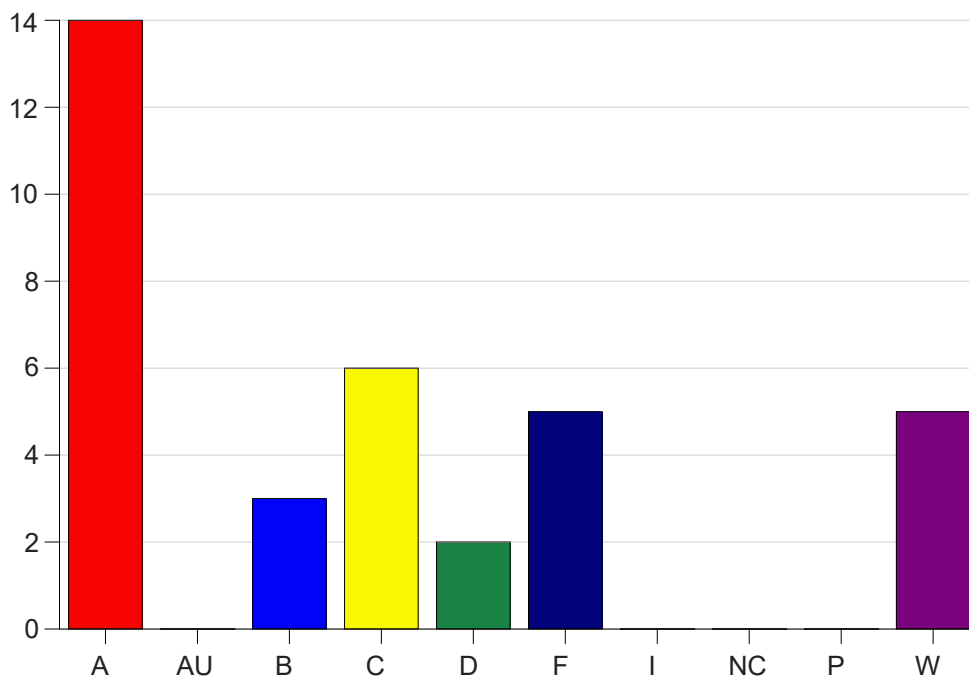

Louisiana State University Eunice

Grade Distribution by Course

2019 Fall Semester

Nov 6, 2020
11:25:32 PM

Course Work Course Number: SOCL2501

Course Work Count - All		A	AU	B	C	D	F	I	NC	P	W	Total
25	Mahoney,S	9	0	2	4	1	2	0	0	0	1	19
C6	Mahoney,S	5	0	1	2	1	3	0	0	0	4	16
Total		14	0	3	6	2	5	0	0	0	5	35