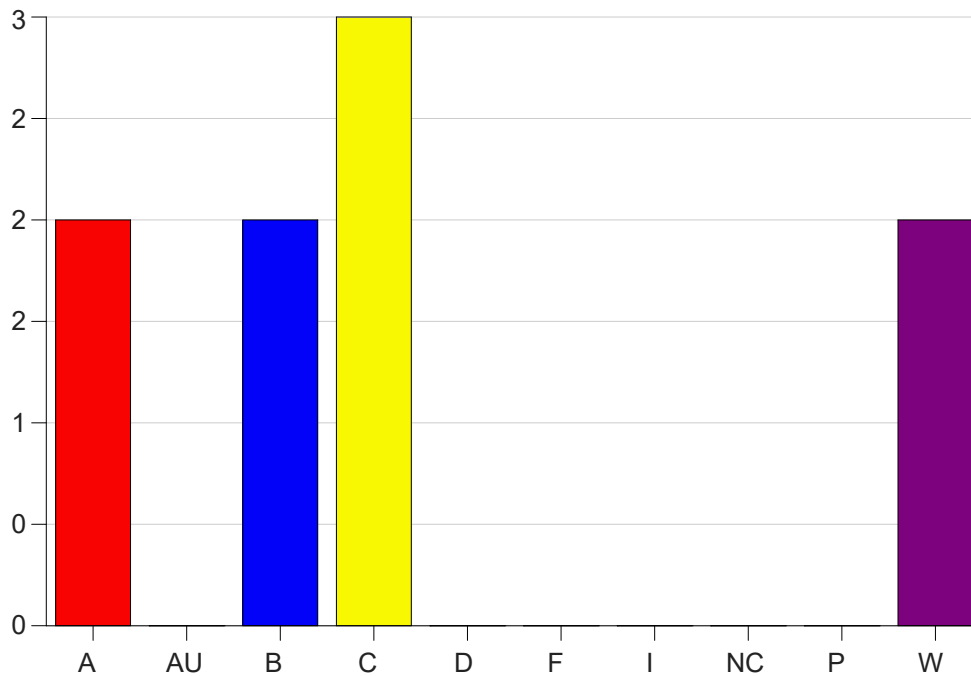

Louisiana State University Eunice

Grade Distribution by Course

2019 Fall Semester

Nov 6, 2020
11:25:32 PM

Course Work Course Number: EDCI2052

Course Work Count - All		A	AU	B	C	D	F	I	NC	P	W	Total
25	Graud,A	2	0	2	3	0	0	0	0	0	2	9
Total		2	0	2	3	0	0	0	0	0	2	9