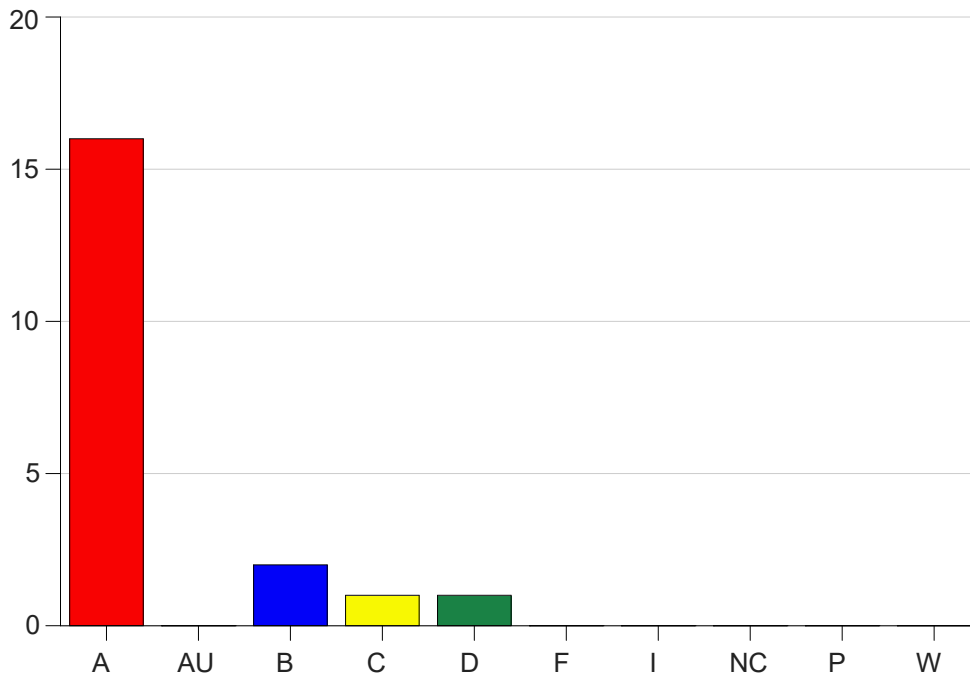

Louisiana State University Eunice

Grade Distribution by Course

2019 Fall Semester

Nov 6, 2020
11:25:32 PM

Course Work Course Number: **BADM2001**

Course Work Count - All		A	AU	B	C	D	F	I	NC	P	W	Total
25	Manuel,C	16	0	2	1	1	0	0	0	0	0	20
Total		16	0	2	1	1	0	0	0	0	0	20