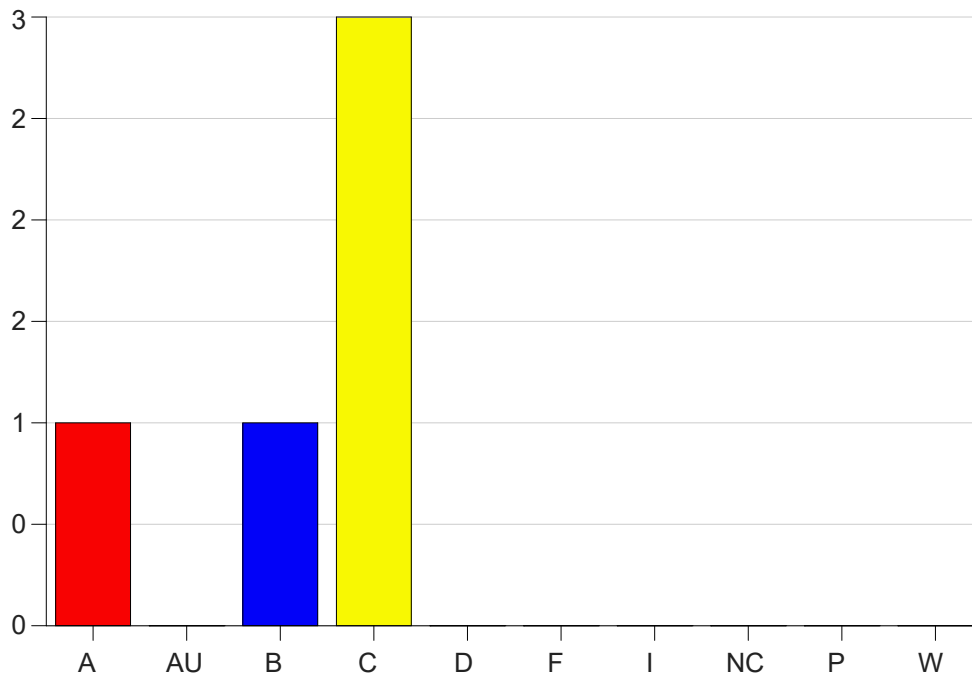

Louisiana State University Eunice

Grade Distribution by Course

2019 Fall Semester

Nov 6, 2020
11:25:32 PM

Course Work Course Number: CSC 2264

Course Work Count - All		A	AU	B	C	D	F	I	NC	P	W	Total
01	Seeder, L	1	0	1	3	0	0	0	0	0	0	5
Total		1	0	1	3	0	0	0	0	0	0	5