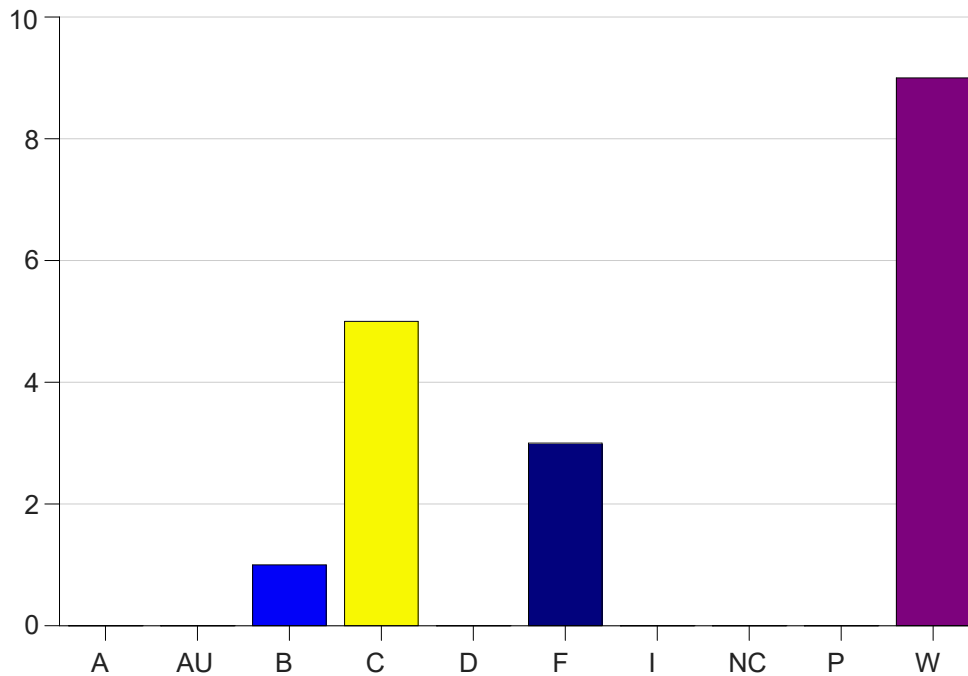

Louisiana State University Eunice

Grade Distribution by Course

2019 Fall Semester

Nov 6, 2020
11:25:32 PM

Course Work Course Number: ASTR1101

Course Work Count - All		A	AU	B	C	D	F	I	NC	P	W	Total
25	Scanlan,M	0	0	1	5	0	3	0	0	0	9	18
Total		0	0	1	5	0	3	0	0	0	9	18