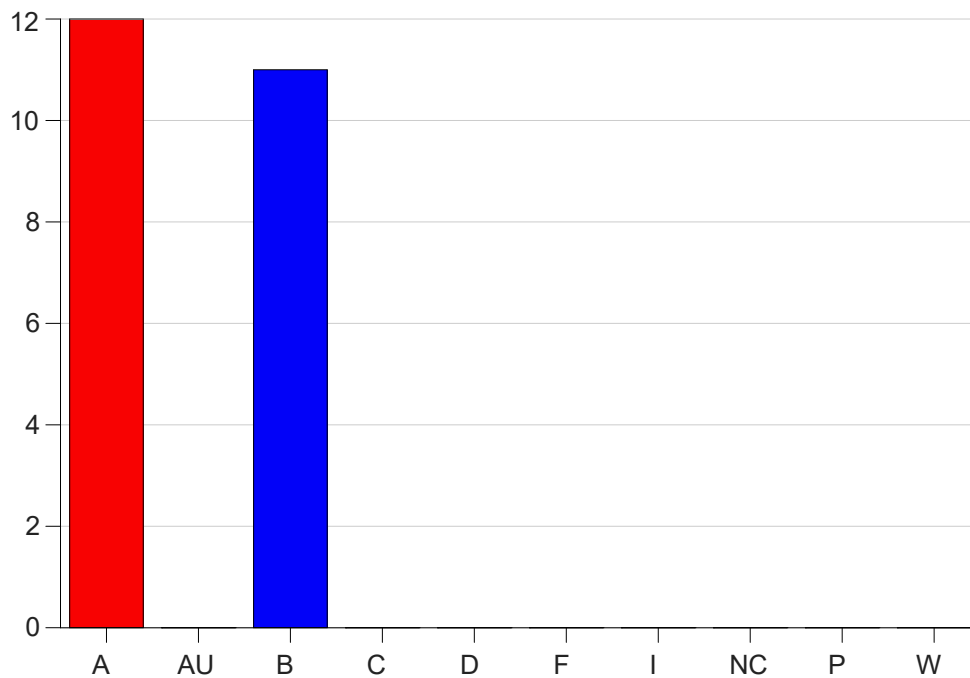

Louisiana State University Eunice

Grade Distribution by Course

2019 Fall Semester

Nov 6, 2020
11:25:32 PM

Course Work Course Number: RADT2033

Course Work Count - All		A	AU	B	C	D	F	I	NC	P	W	Total
01	Lavigne,C	11	0	12	0	0	0	0	0	0	0	23
Total		11	0	12	0	0	0	0	0	0	0	23