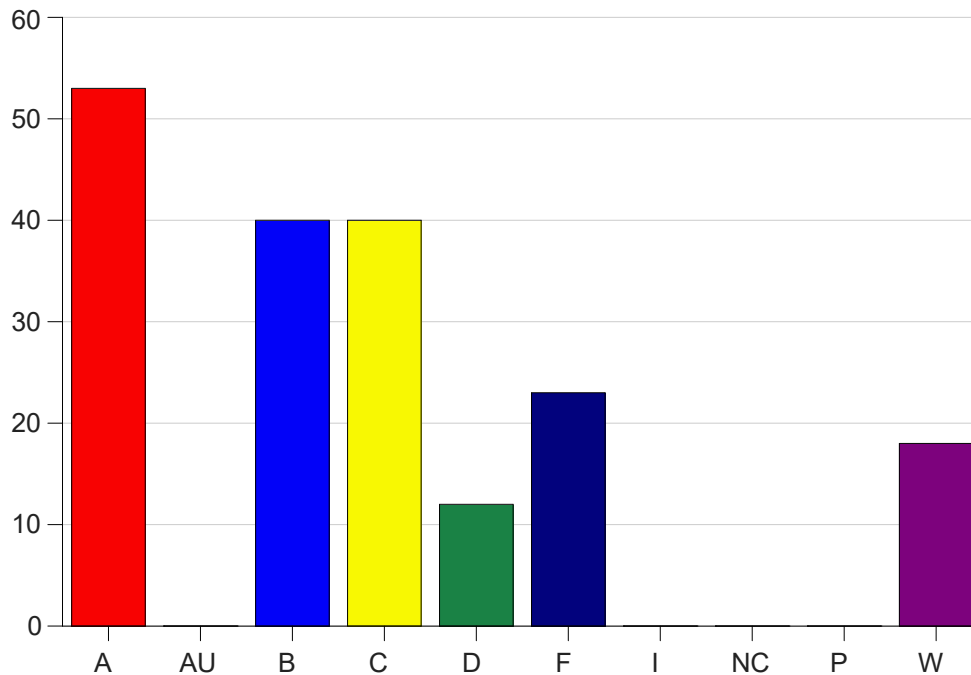

Louisiana State University Eunice

Grade Distribution by Course

2019 Fall Semester

Nov 6, 2020
11:25:32 PM

Course Work Course Number: HIST2055

Course Work Count - All		A	AU	B	C	D	F	I	NC	P	W	Total
01	Baltakis,A	4	0	15	16	3	4	0	0	0	7	49
02	Baltakis,A	6	0	12	16	5	6	0	0	0	6	51
25	Throop, V	11	0	7	3	3	11	0	0	0	1	36
C1	Gaspard,R	11	0	6	5	1	2	0	0	0	4	29
D1	Sellers,W	21	0	0	0	0	0	0	0	0	0	21
Total		53	0	40	40	12	23	0	0	0	18	186