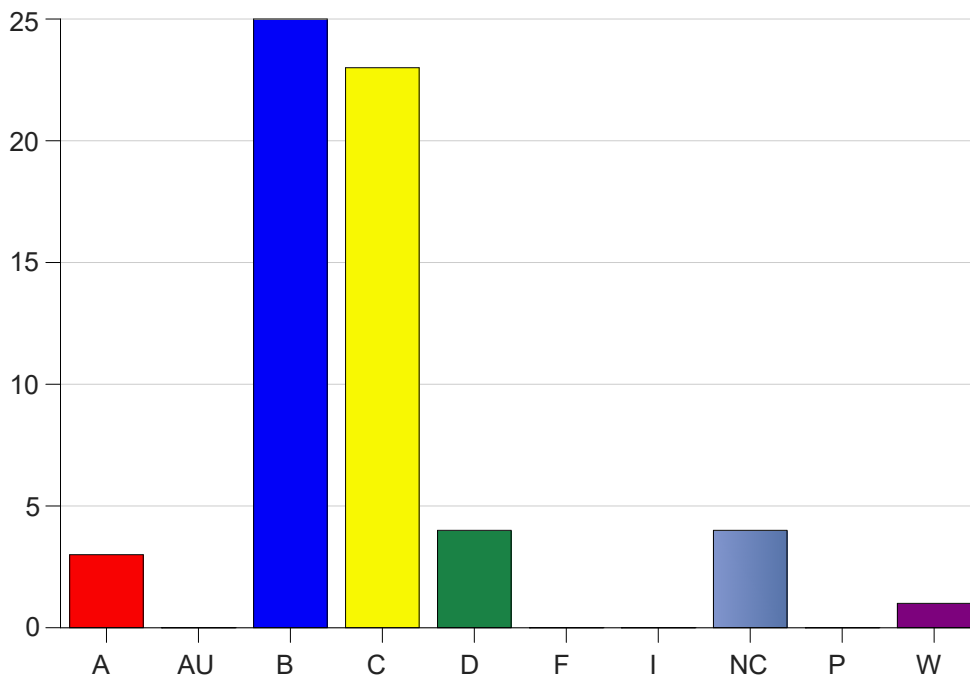

Louisiana State University Eunice

Grade Distribution by Course

2019 Fall Semester

Nov 6, 2020
11:25:32 PM

Course Work Course Number: NURS1132

Course Work Count - All		A	AU	B	C	D	F	I	NC	P	W	Total
01	Foreman,M	3	0	25	23	4	0	0	4	0	1	60
Total		3	0	25	23	4	0	0	4	0	1	60