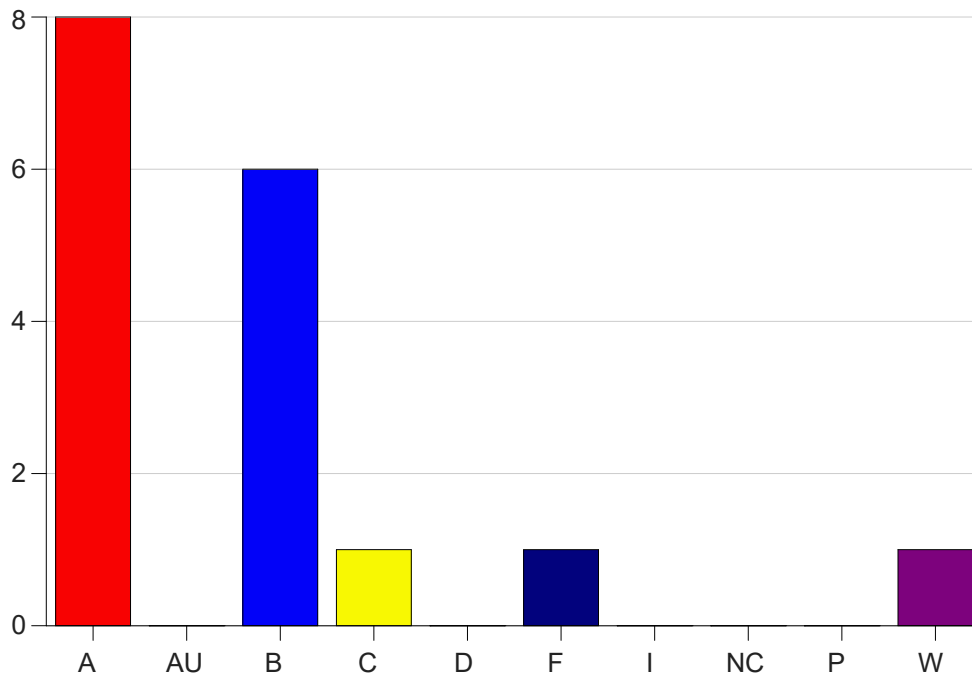

Louisiana State University Eunice

Grade Distribution by Course

2019 Fall Semester

Nov 6, 2020
11:25:32 PM

Course Work Course Number: ECON2030

Course Work Count - All		A	AU	B	C	D	F	I	NC	P	W	Total
25	Nguyen,H	8	0	6	1	0	1	0	0	0	1	17
Total		8	0	6	1	0	1	0	0	0	1	17