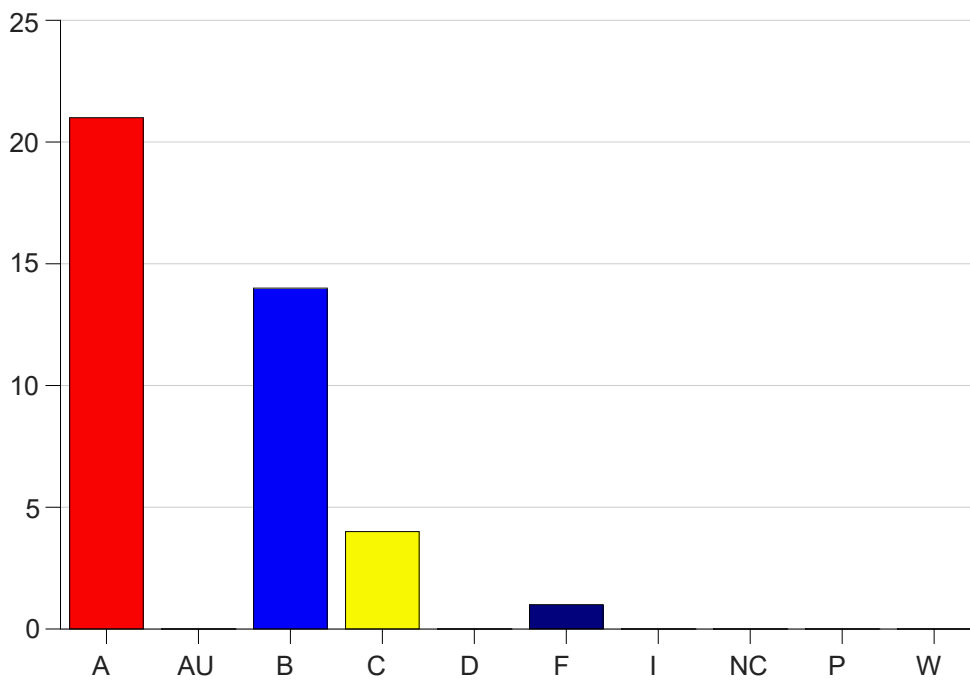

Louisiana State University Eunice

Grade Distribution by Course

2019 Fall Semester

Nov 6, 2020
11:25:32 PM

Course Work Course Number: EDCI1000

Course Work Count - All		A	AU	B	C	D	F	I	NC	P	W	Total
01	Leslie,M	7	0	7	1	0	0	0	0	0	0	15
03	Leslie,M	14	0	7	3	0	1	0	0	0	0	25
Total		21	0	14	4	0	1	0	0	0	0	40