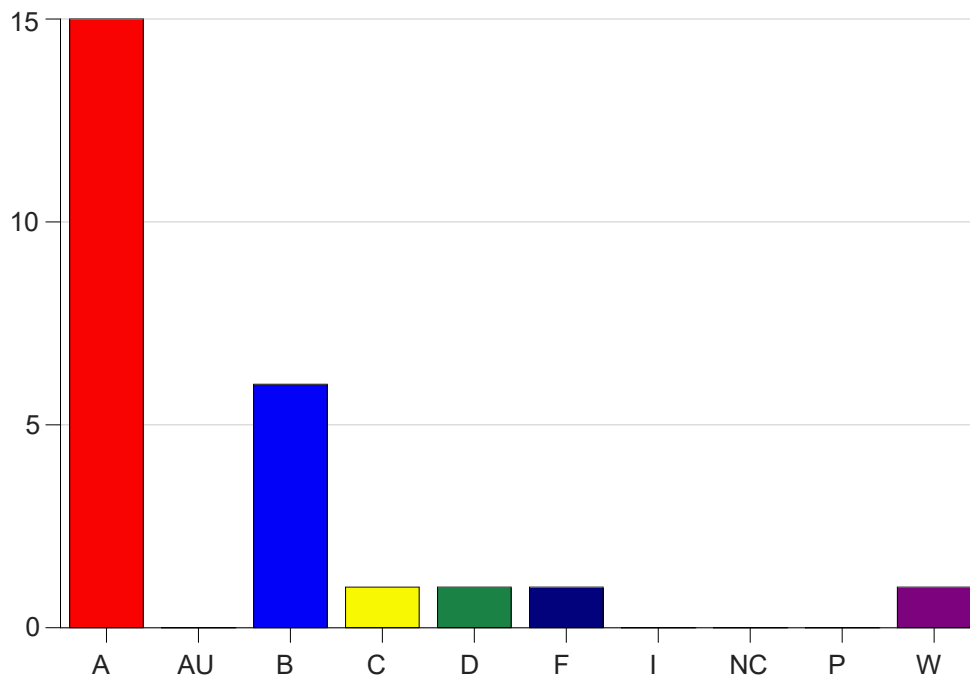

Louisiana State University Eunice

Grade Distribution by Course

2019 Fall Semester

Nov 6, 2020
11:25:32 PM

Course Work Course Number: ALLH1025

Course Work Count - All		A	AU	B	C	D	F	I	NC	P	W	Total
25	Asbury,D	15	0	6	1	1	1	0	0	0	1	25
Total		15	0	6	1	1	1	0	0	0	1	25