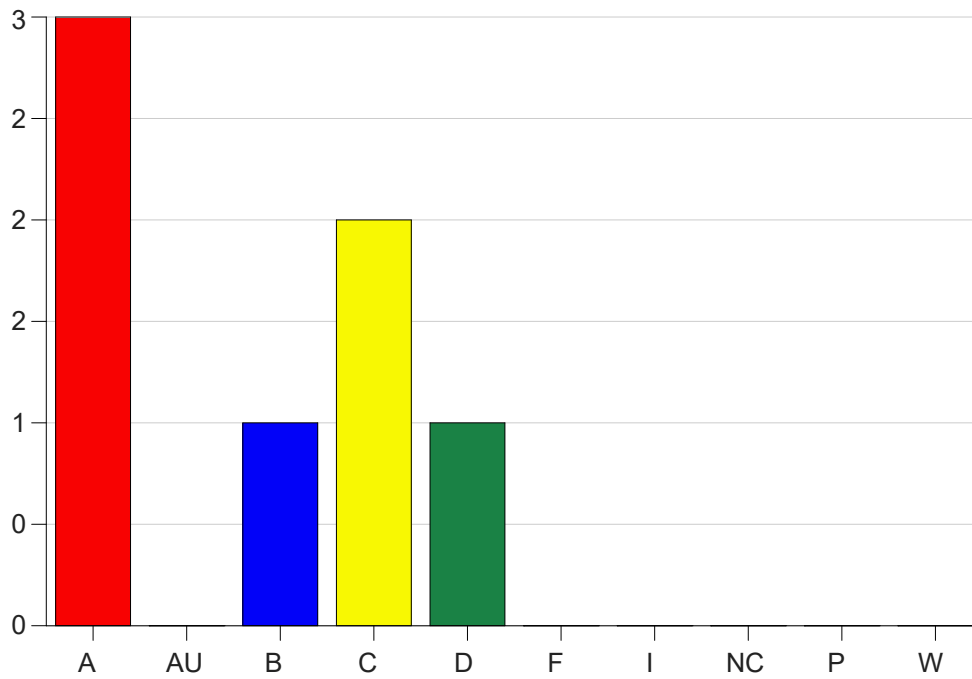

Louisiana State University Eunice

Grade Distribution by Course

2019 Fall Semester

Nov 6, 2020
11:25:32 PM

Course Work Course Number: CSC 2253

Course Work Count - All		A	AU	B	C	D	F	I	NC	P	W	Total
01	Seeder, L	3	0	1	2	1	0	0	0	0	0	7
Total		3	0	1	2	1	0	0	0	0	0	7