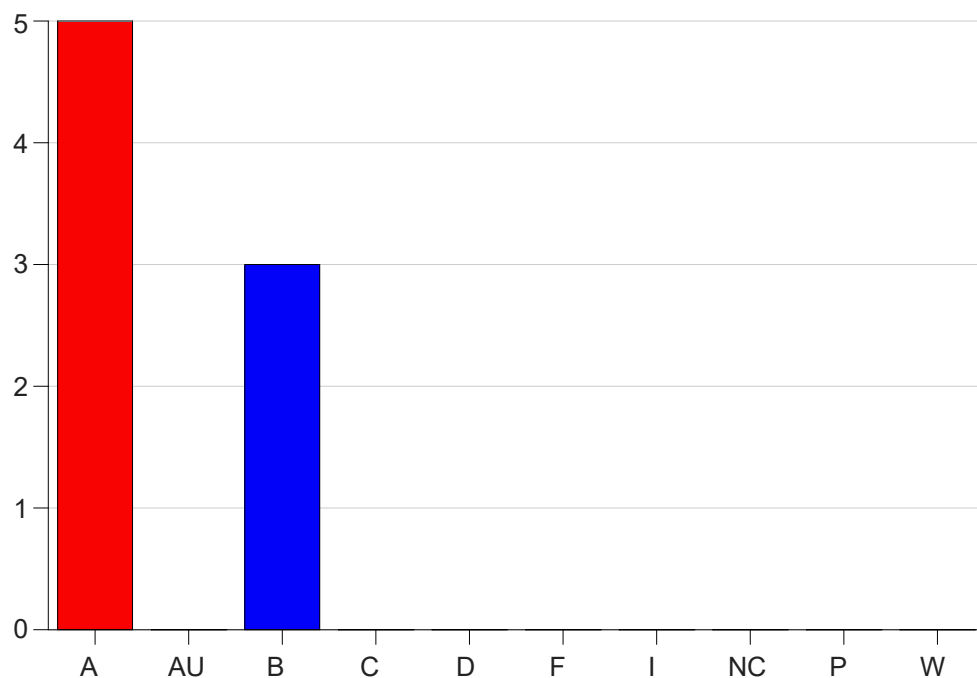

Louisiana State University Eunice

Grade Distribution by Course

2019 Fall Semester

Nov 6, 2020
11:25:32 PM

Course Work Course Number: CHEM2261

Course Work Count - All		A	AU	B	C	D	F	I	NC	P	W	Total
01	Catsikis,B	5	0	3	0	0	0	0	0	0	0	8
Total		5	0	3	0	0	0	0	0	0	0	8