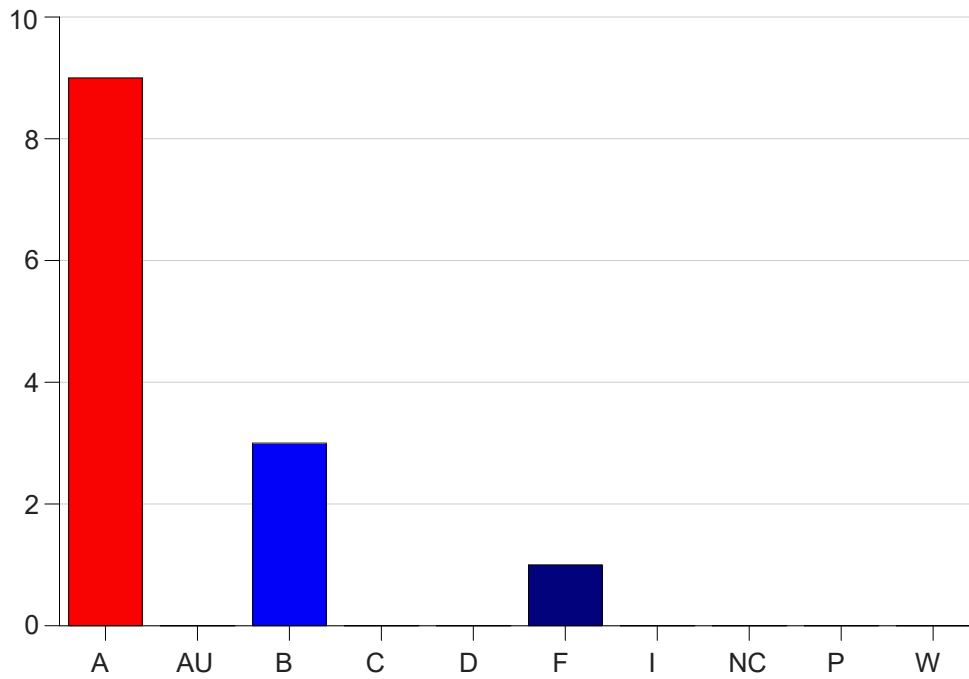

Louisiana State University Eunice

Grade Distribution by Course

2019 Fall Semester

Nov 6, 2020
11:25:32 PM

Course Work Course Number: MKTG2999

Course Work Count - All		A	AU	B	C	D	F	I	NC	P	W	Total
25	Reed, D	9	0	3	0	0	1	0	0	0	0	13
Total		9	0	3	0	0	1	0	0	0	0	13