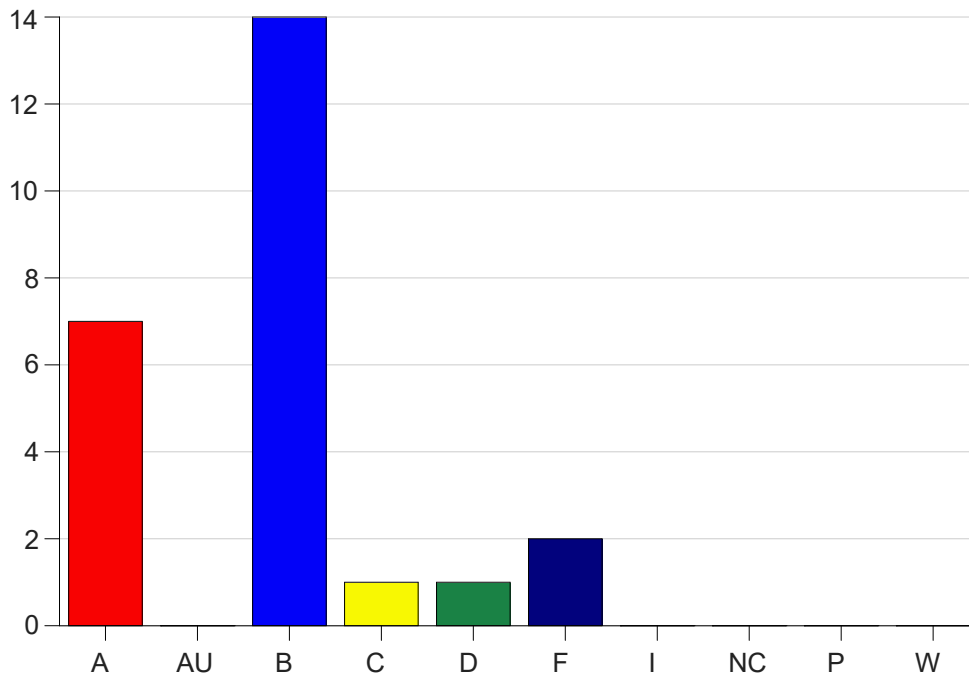

Louisiana State University Eunice

Grade Distribution by Course

2019 Fall Semester

Nov 6, 2020
11:25:32 PM

Course Work Course Number: EDCI2700

Course Work Count - All		A	AU	B	C	D	F	I	NC	P	W	Total
25	Gordon,T	7	0	14	1	1	2	0	0	0	0	25
Total		7	0	14	1	1	2	0	0	0	0	25