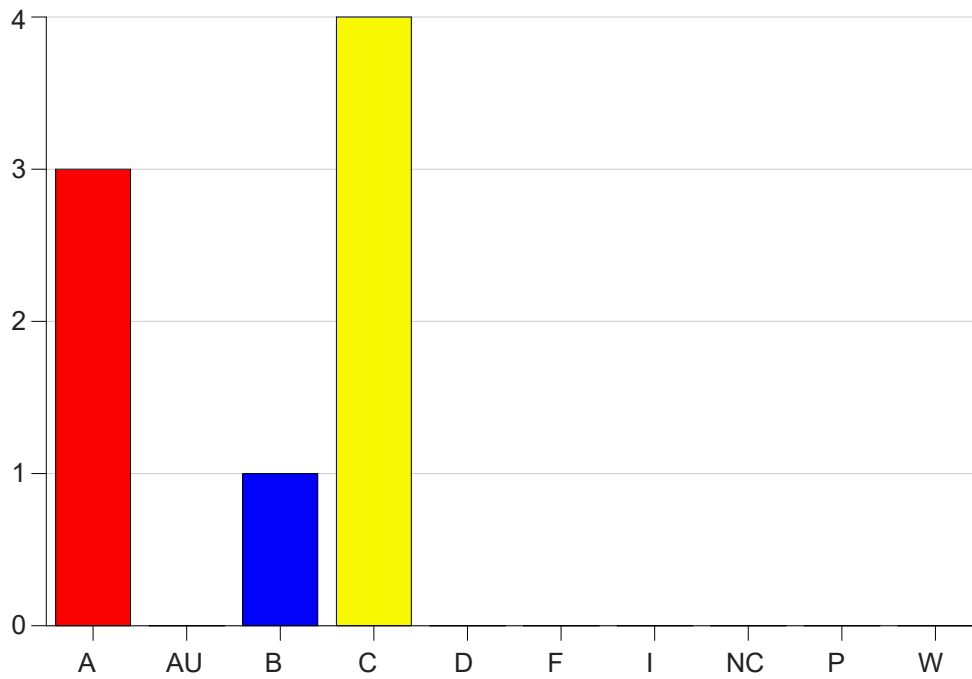

Louisiana State University Eunice

Grade Distribution by Course

2019 Fall Semester

Nov 6, 2020
11:25:32 PM

Course Work Course Number: CJ 2153

Course Work Count - All		A	AU	B	C	D	F	I	NC	P	W	Total
C6	DeCecca,J	3	0	1	4	0	0	0	0	0	0	8
Total		3	0	1	4	0	0	0	0	0	0	8