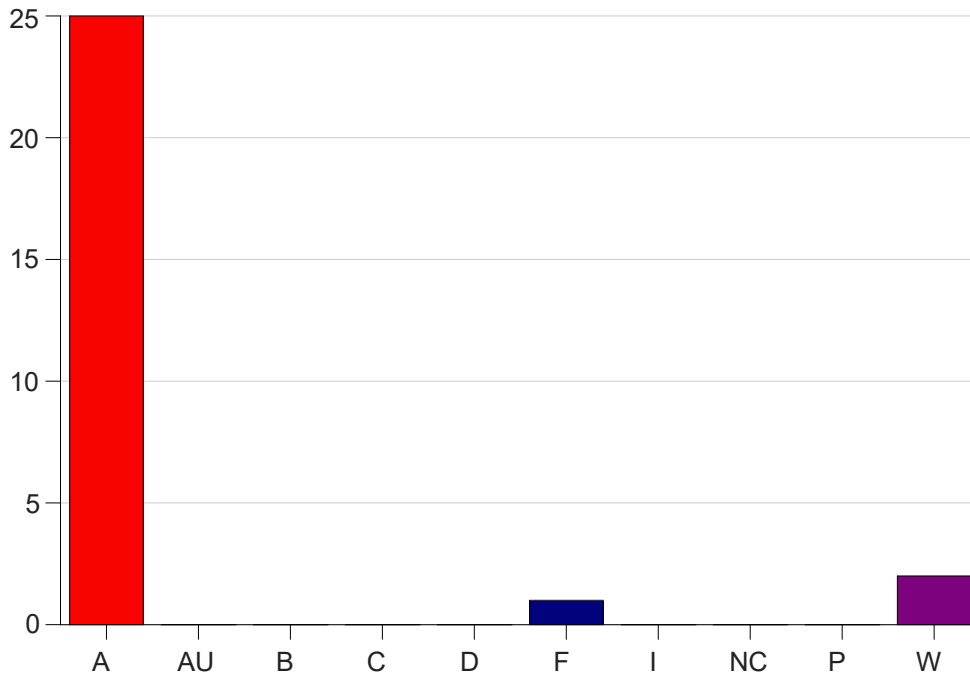

Louisiana State University Eunice

Grade Distribution by Course

2019 Fall Semester

Nov 6, 2020
11:25:32 PM

Course Work Course Number: HPRE1242

Course Work Count - All		A	AU	B	C	D	F	I	NC	P	W	Total
01	Gonzales,J	1	0	0	0	0	0	0	0	0	1	2
02	Orgain,A	6	0	0	0	0	0	0	0	0	0	6
03	McGimsey,I	9	0	0	0	0	0	0	0	0	0	9
53	Willis,J	9	0	0	0	0	1	0	0	0	1	11
Total		25	0	0	0	0	1	0	0	0	2	28