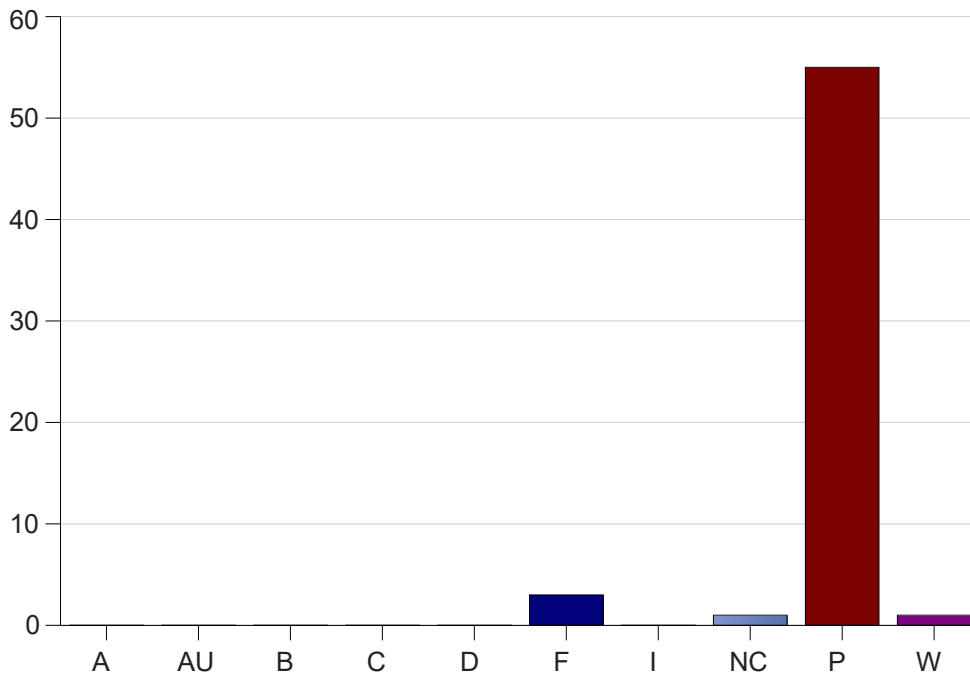

Louisiana State University Eunice

Grade Distribution by Course

2019 Fall Semester

Nov 6, 2020
11:25:32 PM

Course Work Course Number: NURS1135

Course Work Count - All		A	AU	B	C	D	F	I	NC	P	W	Total
90	Didier, B.	0	0	0	0	0	0	0	0	10	0	10
91	Auzenne, T	0	0	0	0	0	1	0	0	9	0	10
92	Auzenne, T	0	0	0	0	0	1	0	0	9	0	10
93	Ortego, T	0	0	0	0	0	0	0	1	9	0	10
94	Arnaud, E	0	0	0	0	0	0	0	0	9	1	10
95	Lejeune, M	0	0	0	0	0	1	0	0	9	0	10
Total		0	0	0	0	0	3	0	1	55	1	60