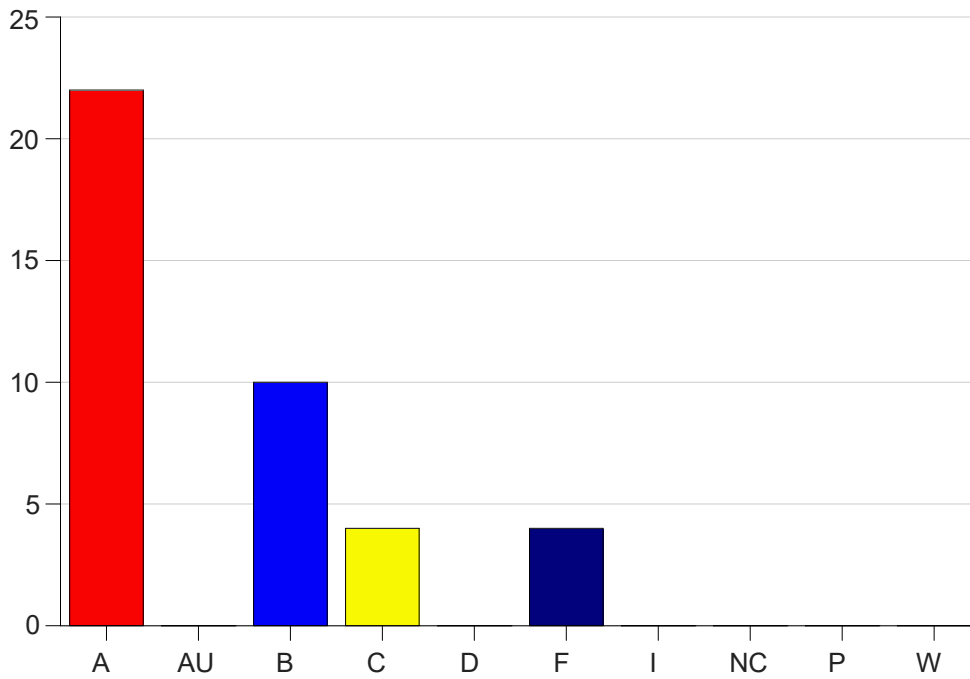

Louisiana State University Eunice

Grade Distribution by Course

2019 Fall Semester

Nov 6, 2020
11:25:32 PM

Course Work Course Number: HIST1003

Course Work Count - All		A	AU	B	C	D	F	I	NC	P	W	Total
25	Sellers,W	22	0	10	4	0	4	0	0	0	0	40
Total		22	0	10	4	0	4	0	0	0	0	40