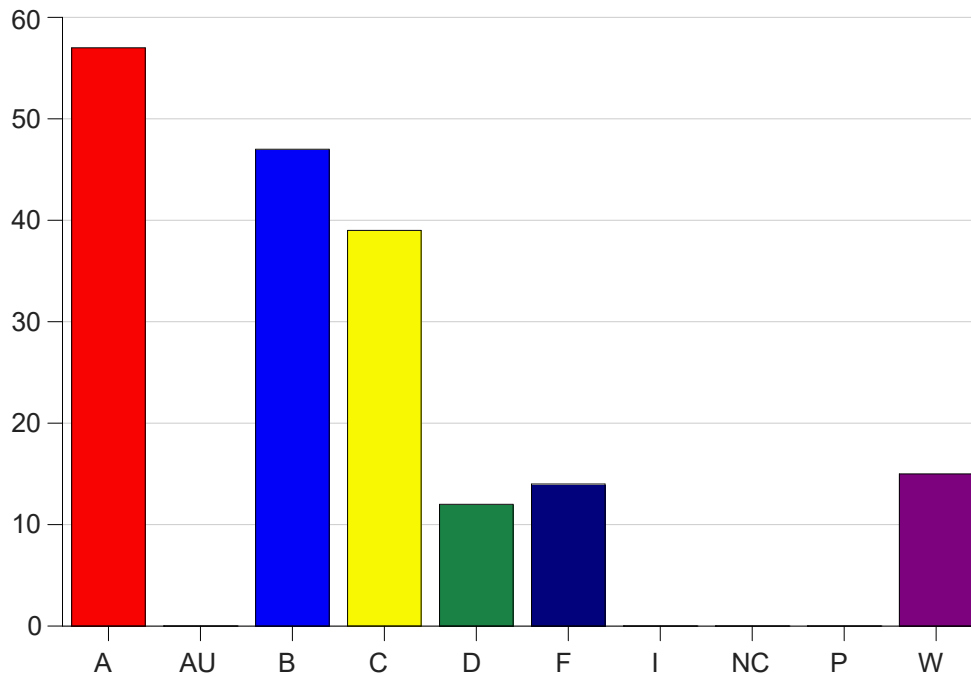

Louisiana State University Eunice

Grade Distribution by Course

2019 Fall Semester

Nov 6, 2020
11:25:32 PM

Course Work Course Number: HIST1001

Course Work Count - All		A	AU	B	C	D	F	I	NC	P	W	Total
01	Baltakis,A	3	0	18	17	3	6	0	0	0	4	51
02	Baltakis,A	2	0	13	16	6	8	0	0	0	11	56
D3	Smith,H	4	0	4	3	3	0	0	0	0	0	14
D4	Sellers,W	21	0	8	3	0	0	0	0	0	0	32
D5	Sellers,W	27	0	4	0	0	0	0	0	0	0	31
Total		57	0	47	39	12	14	0	0	0	15	184