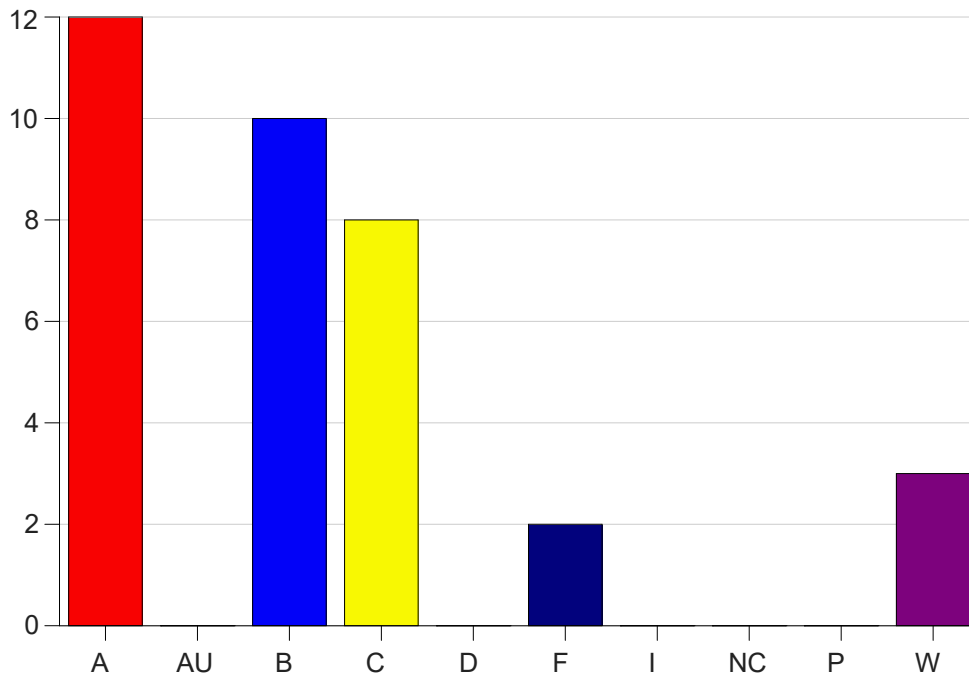

Louisiana State University Eunice

Grade Distribution by Course

2019 Fall Semester

Nov 6, 2020
11:25:32 PM

Course Work Course Number: PSYC2060

Course Work Count - All		A	AU	B	C	D	F	I	NC	P	W	Total
01	Trant,T	12	0	10	8	0	2	0	0	0	3	35
Total		12	0	10	8	0	2	0	0	0	3	35