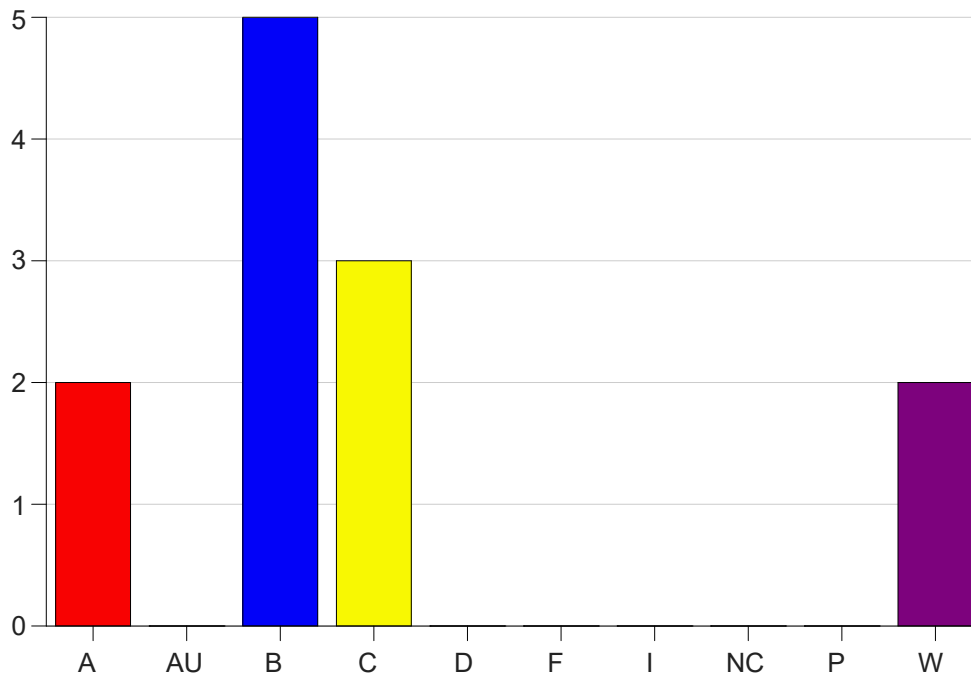

Louisiana State University Eunice

Grade Distribution by Course

2019 Fall Semester

Nov 6, 2020
11:25:32 PM

Course Work Course Number: SURT1103

Course Work Count - All		A	AU	B	C	D	F	I	NC	P	W	Total
90	Money,pen,J	1	0	4	0	0	0	0	0	0	1	6
91	Money,pen,J	1	0	1	3	0	0	0	0	0	1	6
Total		2	0	5	3	0	0	0	0	0	2	12