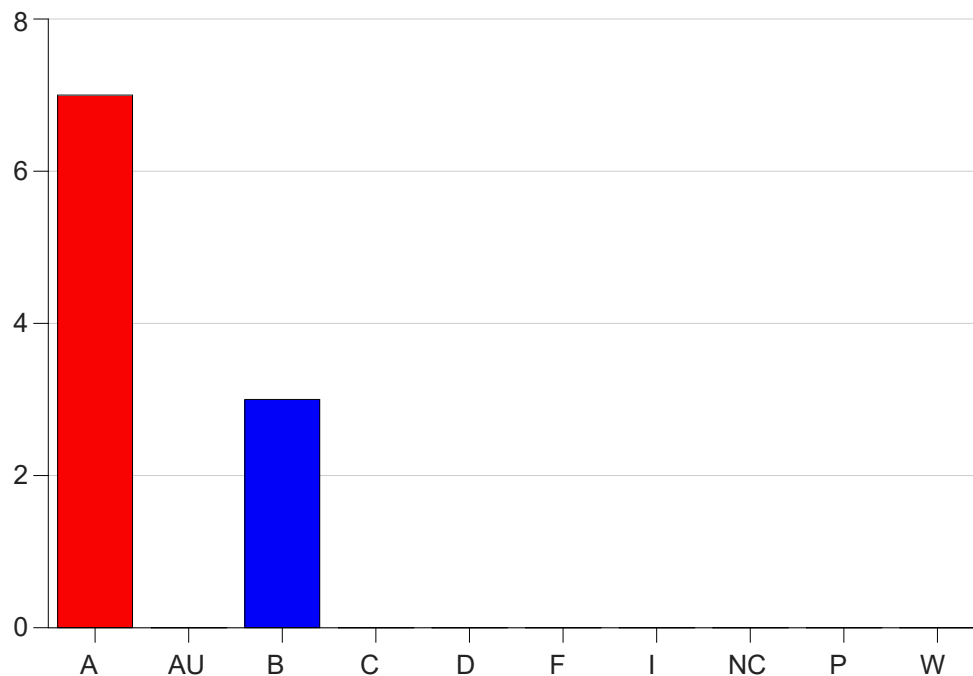

Louisiana State University Eunice

Grade Distribution by Course

2019 Fall Semester

Nov 6, 2020
11:25:32 PM

Course Work Course Number: RC 2025

Course Work Count - All		A	AU	B	C	D	F	I	NC	P	W	Total
01	Warner,K	7	0	3	0	0	0	0	0	0	0	10
Total		7	0	3	0	0	0	0	0	0	0	10