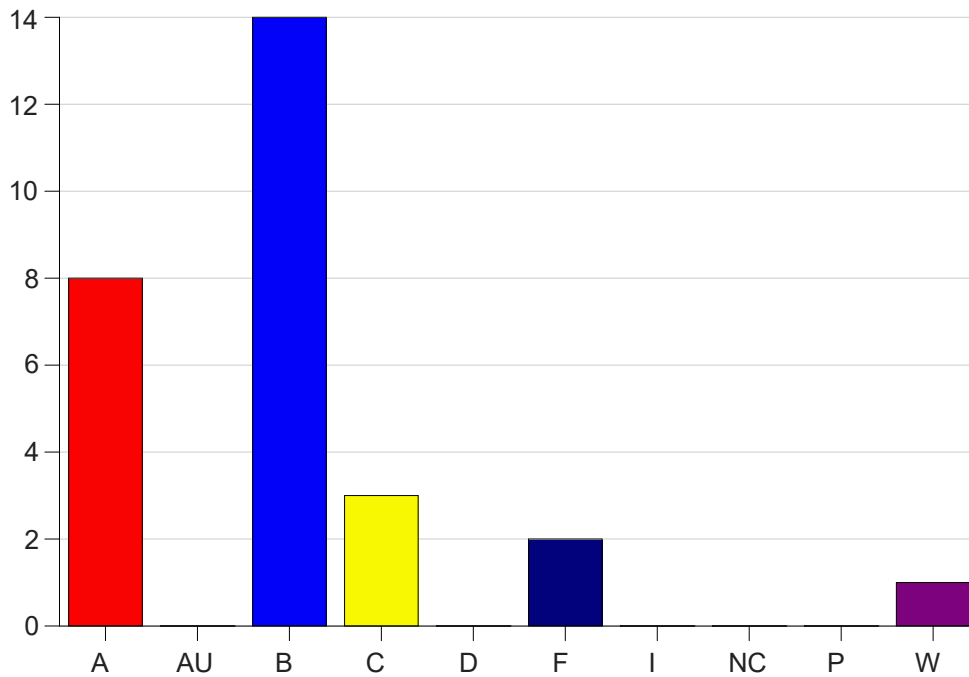

Louisiana State University Eunice

Grade Distribution by Course

2019 Fall Semester

Nov 6, 2020
11:25:32 PM

Course Work Course Number: ACCT2101

Course Work Count - All		A	AU	B	C	D	F	I	NC	P	W	Total
01	Holmes, W	3	0	11	3	0	0	0	0	0	0	17
25	Holmes, W	5	0	3	0	0	2	0	0	0	1	11
Total		8	0	14	3	0	2	0	0	0	1	28