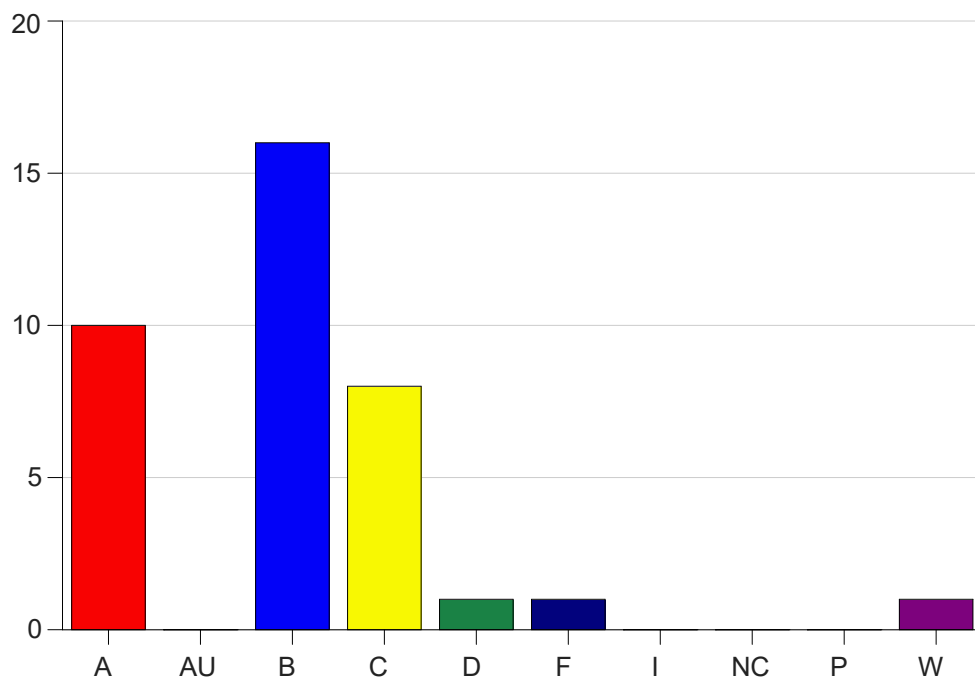

Louisiana State University Eunice

Grade Distribution by Course

2019 Fall Semester

Nov 6, 2020
11:25:32 PM

Course Work Course Number: CHEM1001

Course Work Count - All		A	AU	B	C	D	F	I	NC	P	W	Total
01	Borill, B	10	0	16	8	1	1	0	0	0	1	37
Total		10	0	16	8	1	1	0	0	0	1	37