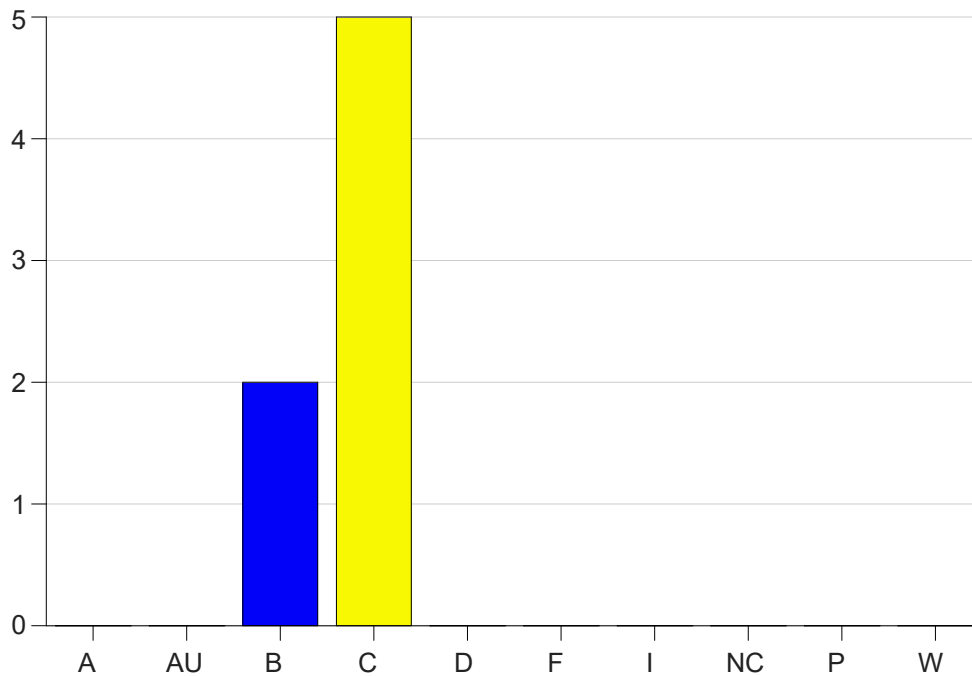

Louisiana State University Eunice

Grade Distribution by Course

2019 Fall Semester

Nov 6, 2020
11:25:32 PM

Course Work Course Number: NURS2350

Course Work Count - All		A	AU	B	C	D	F	I	NC	P	W	Total
01	Brand, C	0	0	2	5	0	0	0	0	0	0	7
Total		0	0	2	5	0	0	0	0	0	0	7