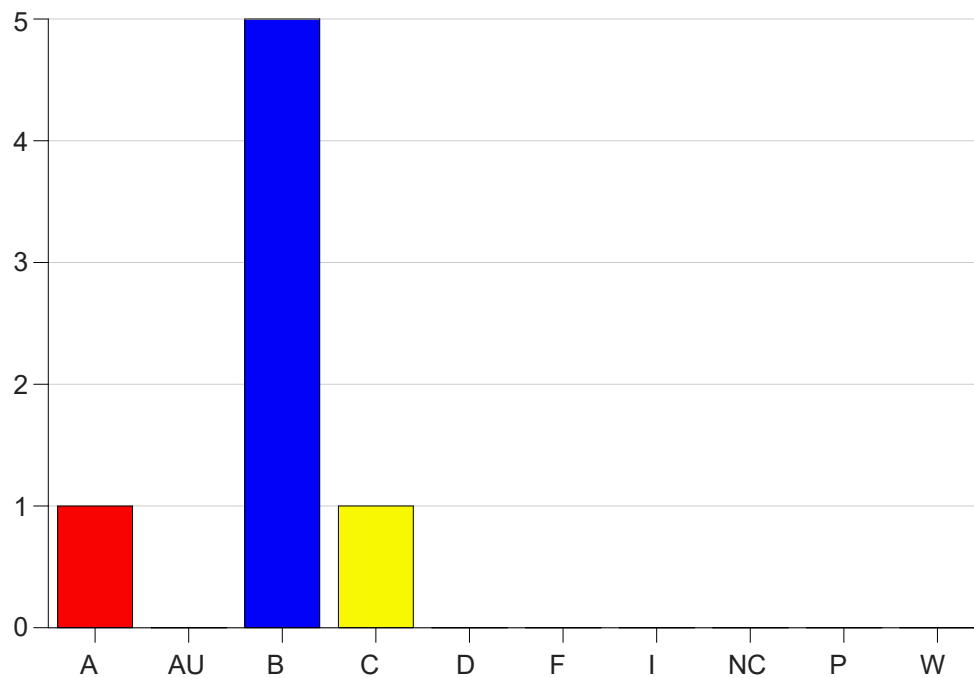

Louisiana State University Eunice

Grade Distribution by Course

2019 Fall Semester

Nov 6, 2020
11:25:32 PM

Course Work Course Number: ANSC1048

Course Work Count - All		A	AU	B	C	D	F	I	NC	P	W	Total
01	Jariel,D	1	0	5	1	0	0	0	0	0	0	7
Total		1	0	5	1	0	0	0	0	0	0	7