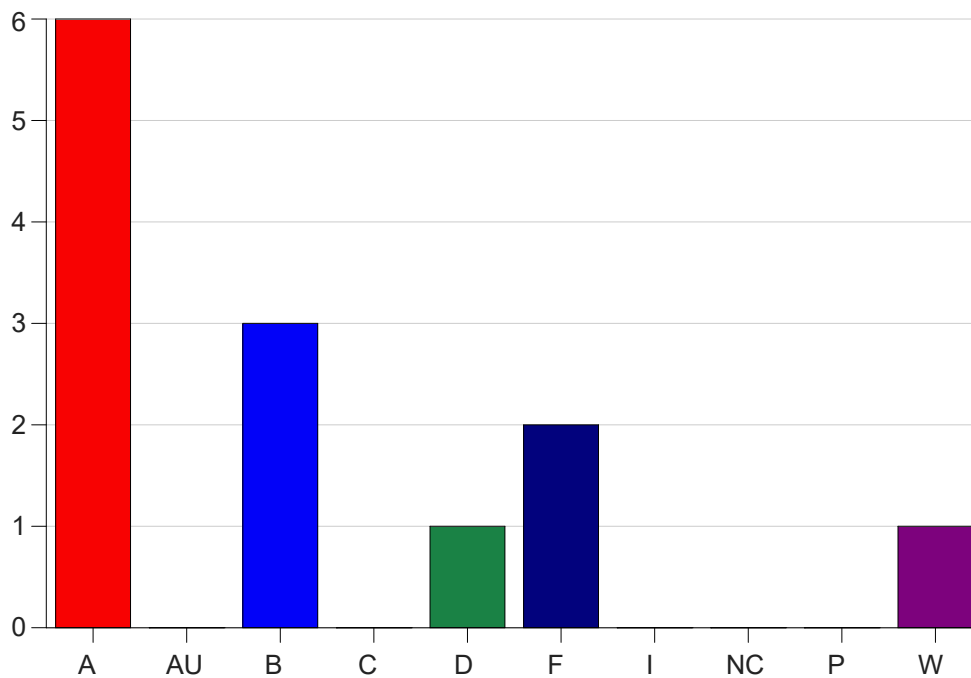

Louisiana State University Eunice

Grade Distribution by Course

2019 Fall Semester

Nov 6, 2020
11:25:32 PM

Course Work Course Number: ACCT2102

Course Work Count - All		A	AU	B	C	D	F	I	NC	P	W	Total
25	Holmes, W	6	0	3	0	1	2	0	0	0	1	13
Total		6	0	3	0	1	2	0	0	0	1	13