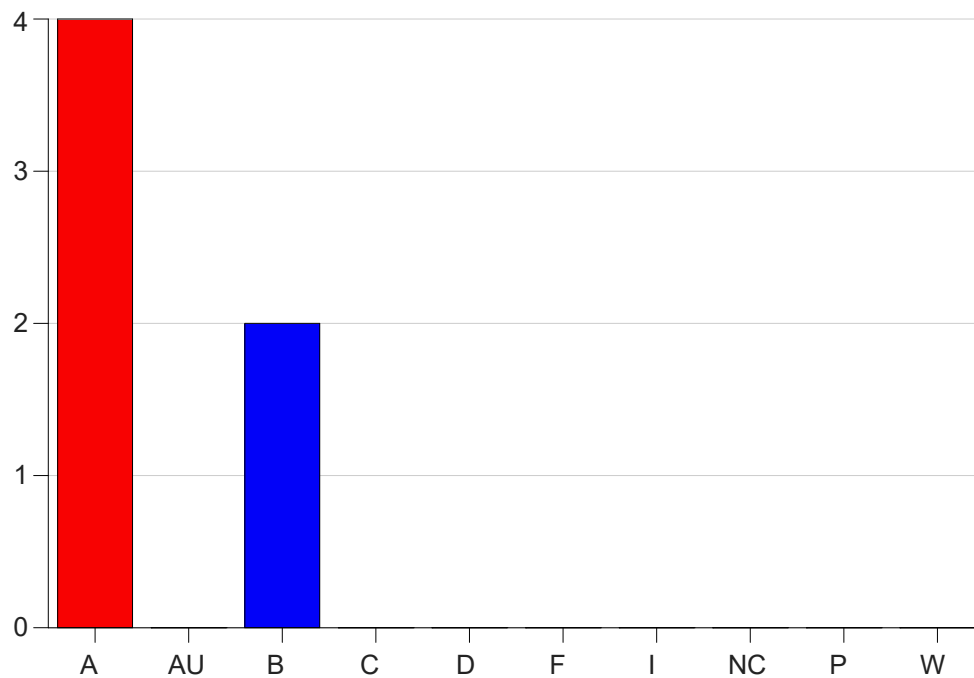

Louisiana State University Eunice

Grade Distribution by Course

2019 Fall Semester

Nov 6, 2020
11:25:32 PM

Course Work Course Number: FSCI2502

Course Work Count - All		A	AU	B	C	D	F	I	NC	P	W	Total
C1	Hally,R	4	0	2	0	0	0	0	0	0	0	6
Total		4	0	2	0	0	0	0	0	0	0	6