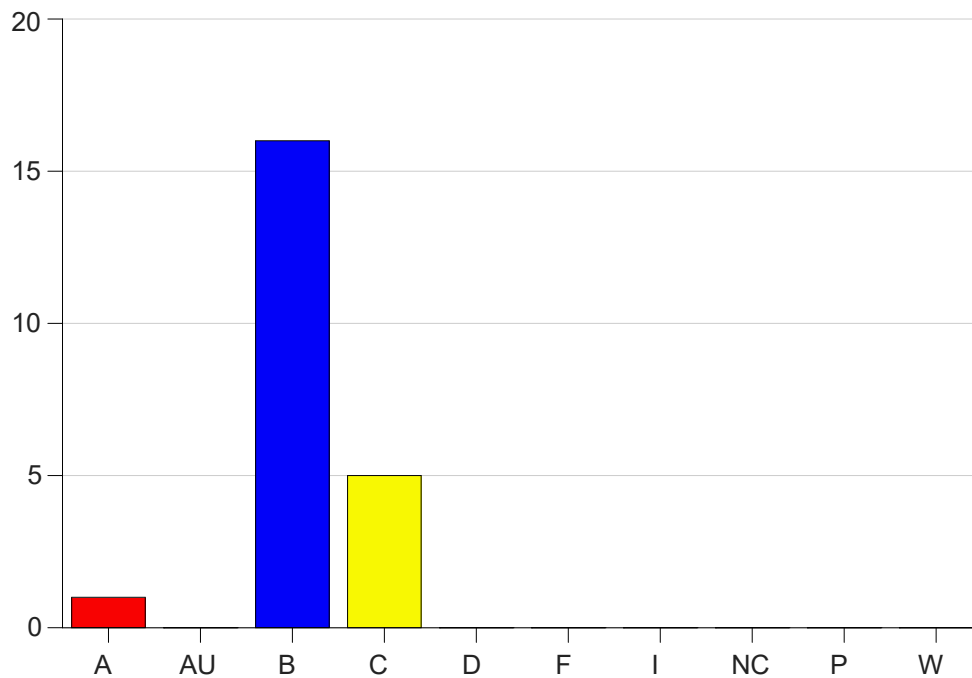

Louisiana State University Eunice

Grade Distribution by Course

2019 Fall Semester

Nov 6, 2020
11:25:32 PM

Course Work Course Number: NURS2530

Course Work Count - All		A	AU	B	C	D	F	I	NC	P	W	Total
60	L'Hote,W	1	0	16	5	0	0	0	0	0	0	22
Total		1	0	16	5	0	0	0	0	0	0	22