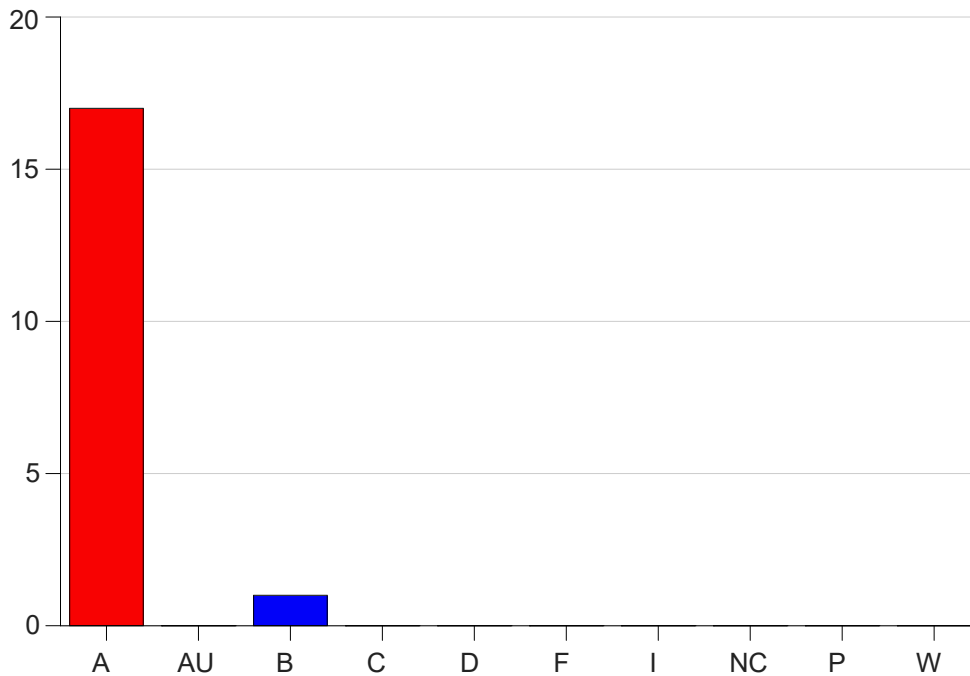

Louisiana State University Eunice

Grade Distribution by Course

2021 Winter Intersession

Jan 14, 2022
11:31:58 AM

Course Work Course Number: ENGL2022

Course Work Count - All		A	AU	B	C	D	F	I	NC	P	W	Total
20	Cavell,M	17	0	1	0	0	0	0	0	0	0	18
Total		17	0	1	0	0	0	0	0	0	0	18