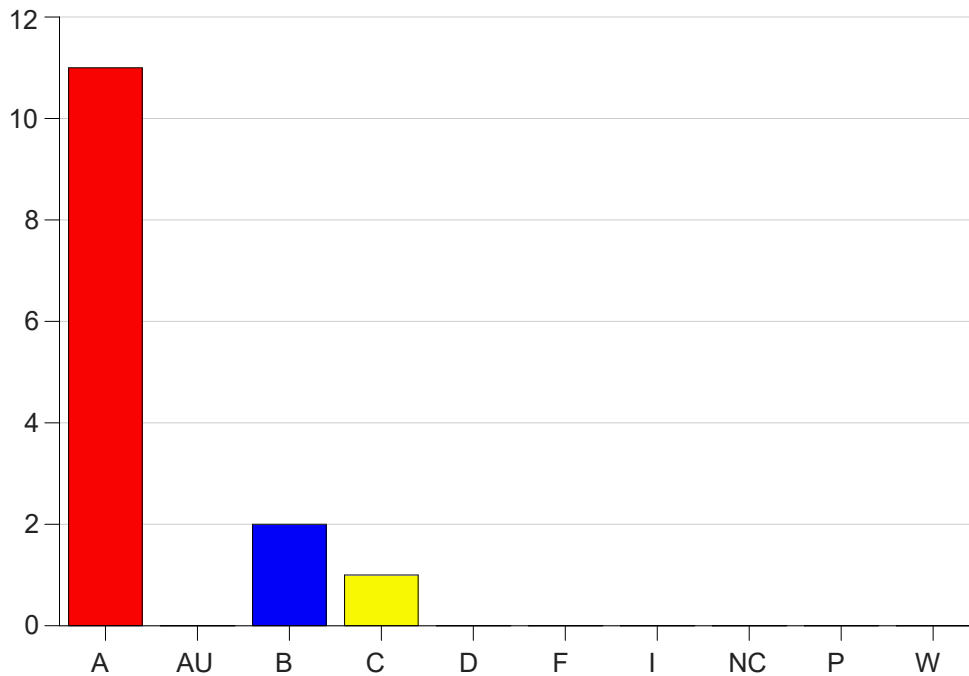

Louisiana State University Eunice

Grade Distribution by Course

2021 Winter Intersession

Jan 14, 2022
11:31:58 AM

Course Work Course Number: MUS 1751

Course Work Count - All		A	AU	B	C	D	F	I	NC	P	W	Total
20	Jones,Clin	11	0	2	1	0	0	0	0	0	0	14
Total		11	0	2	1	0	0	0	0	0	0	14