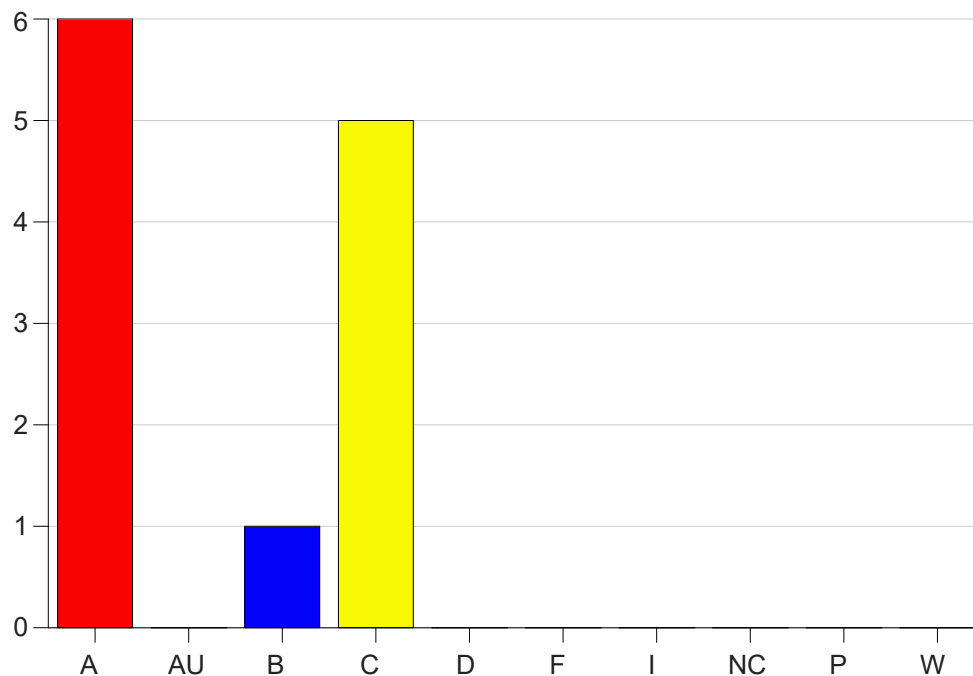

Louisiana State University Eunice

Grade Distribution by Course

2021 Winter Intersession

Jan 14, 2022
11:31:58 AM

Course Work Course Number: BIOL1001

Course Work Count - All		A	AU	B	C	D	F	I	NC	P	W	Total
20	Jariel,D	6	0	1	5	0	0	0	0	0	0	12
Total		6	0	1	5	0	0	0	0	0	0	12