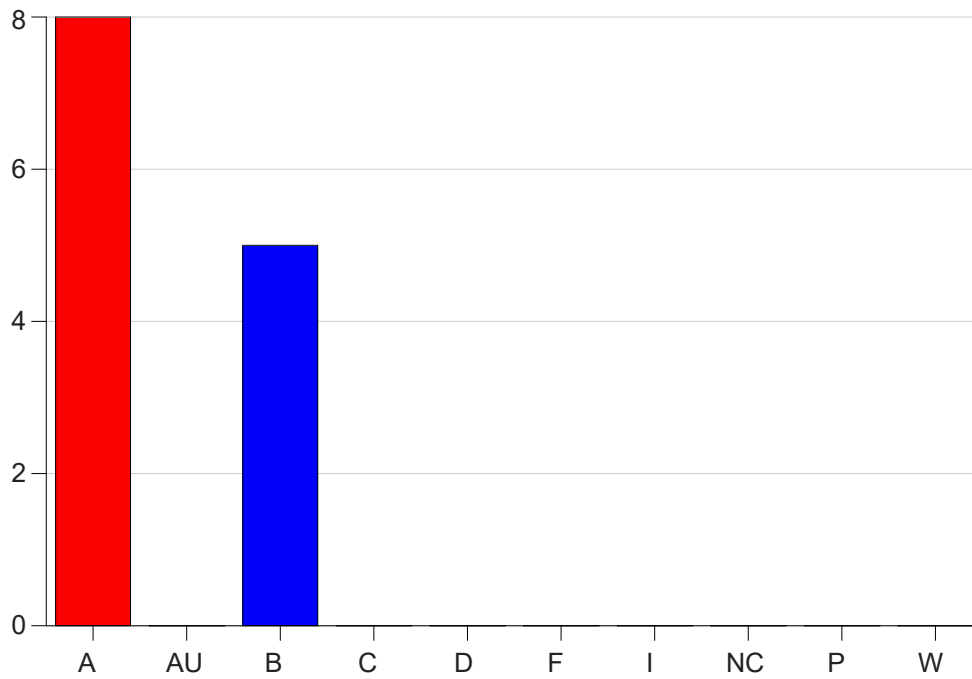

Louisiana State University Eunice

Grade Distribution by Course

2020 Winter Intersession

Jan 8, 2021
2:59:57 PM

Course Work Course Number: ENGL2072

Course Work Count - All		A	AU	B	C	D	F	I	NC	P	W	Total
20	Cavell,M	8	0	5	0	0	0	0	0	0	0	13
Total		8	0	5	0	0	0	0	0	0	0	13