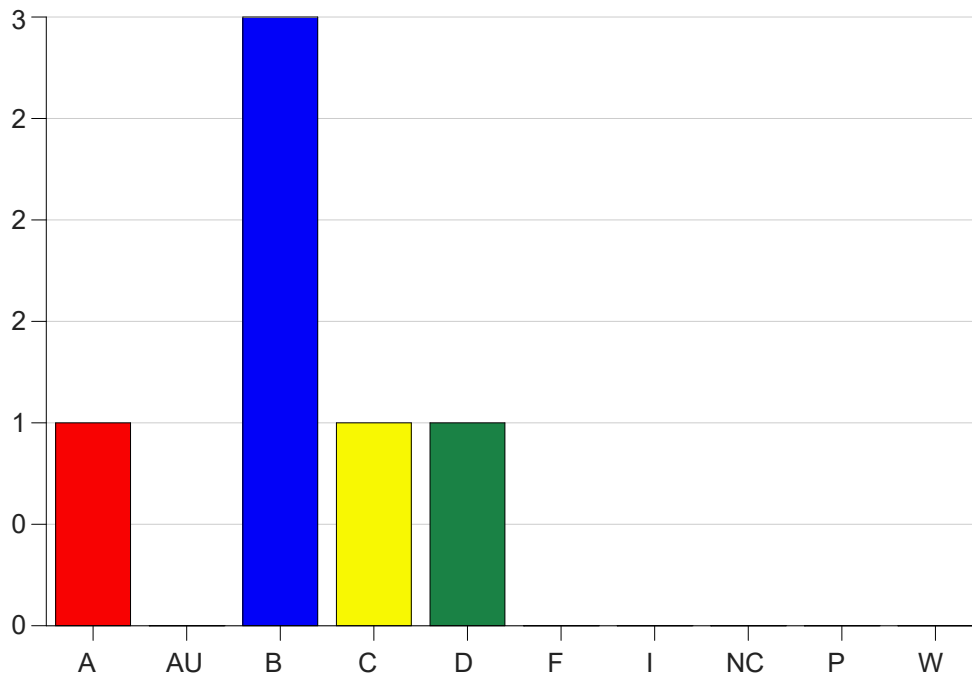

Louisiana State University Eunice

Grade Distribution by Course

2020 Summer Semester

Nov 6, 2020
11:43:15 PM

Course Work Course Number: ALLH1023

Course Work Count - All		A	AU	B	C	D	F	I	NC	P	W	Total
25	Asbury,D	1	0	3	1	1	0	0	0	0	0	6
Total		1	0	3	1	1	0	0	0	0	0	6