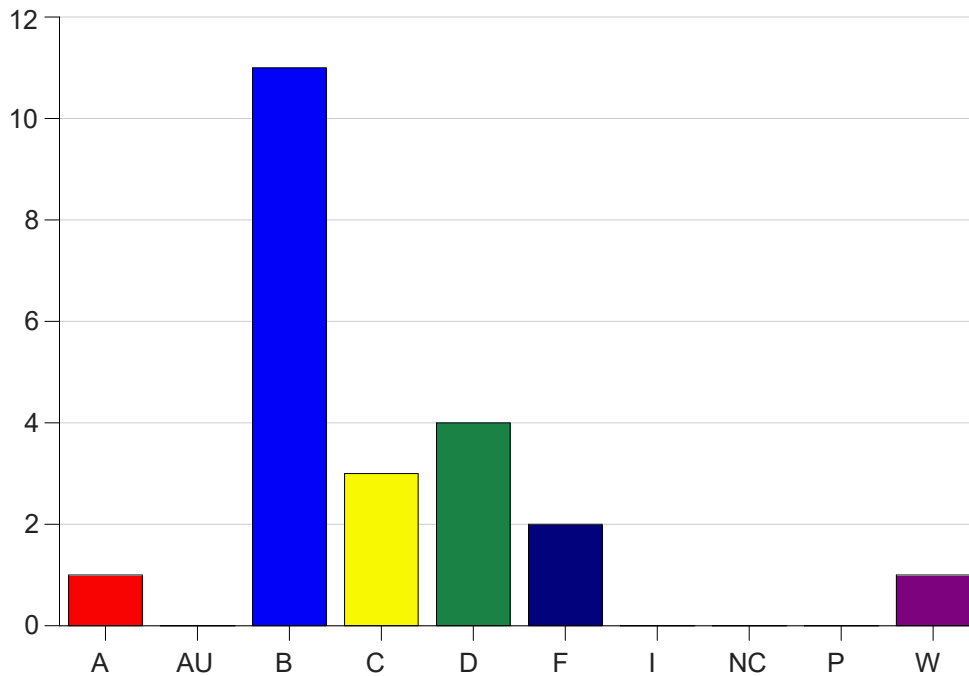

Louisiana State University Eunice

Grade Distribution by Course

2020 Summer Semester

Nov 6, 2020
11:43:15 PM

Course Work Course Number: MUS 1751

Course Work Count - All		A	AU	B	C	D	F	I	NC	P	W	Total
L1	Locy,R	1	0	11	3	4	2	0	0	0	1	22
Total		1	0	11	3	4	2	0	0	0	1	22