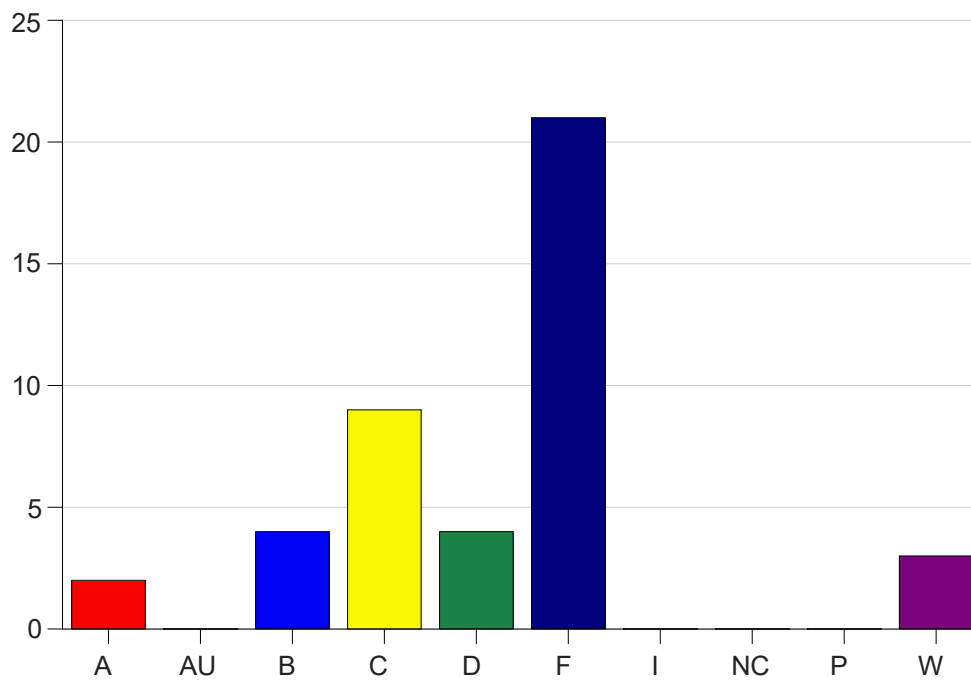

Louisiana State University Eunice

Grade Distribution by Course

2020 Summer Semester

Nov 6, 2020
11:43:15 PM

Course Work Course Number: MATH0001

Course Work Count - All		A	AU	B	C	D	F	I	NC	P	W	Total
25	Parrino,G	1	0	1	4	1	8	0	0	0	1	16
26	ThibodeauJ	1	0	3	5	3	13	0	0	0	2	27
Total		2	0	4	9	4	21	0	0	0	3	43