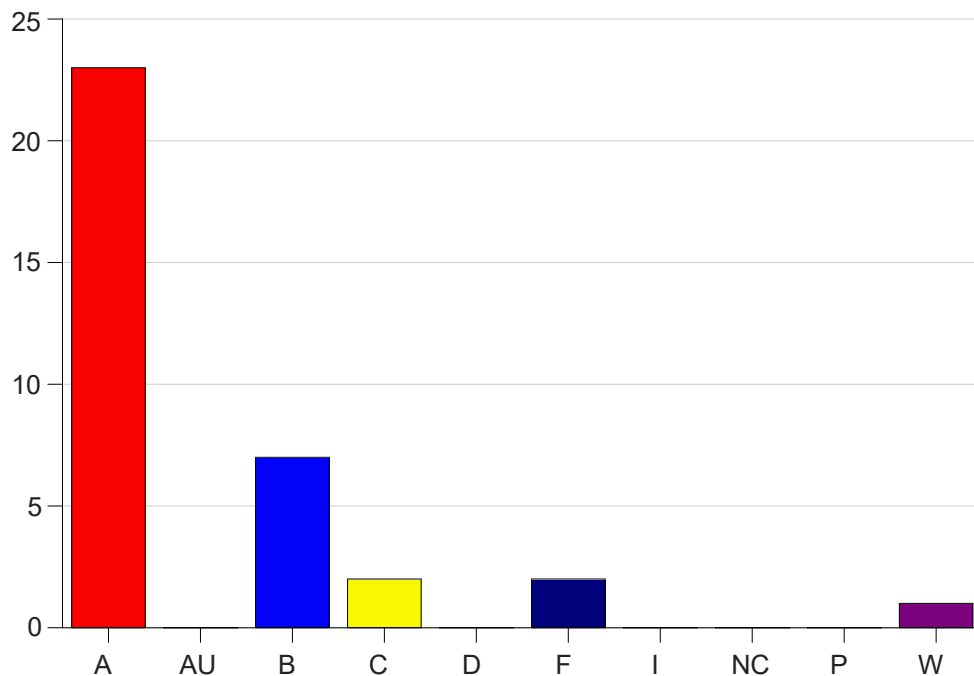

Louisiana State University Eunice

Grade Distribution by Course

2020 Summer Semester

Nov 6, 2020
11:43:15 PM

Course Work Course Number: PSYC2000

Course Work Count - All		A	AU	B	C	D	F	I	NC	P	W	Total
25	Narby,D	23	0	7	2	0	2	0	0	0	1	35
Total		23	0	7	2	0	2	0	0	0	1	35