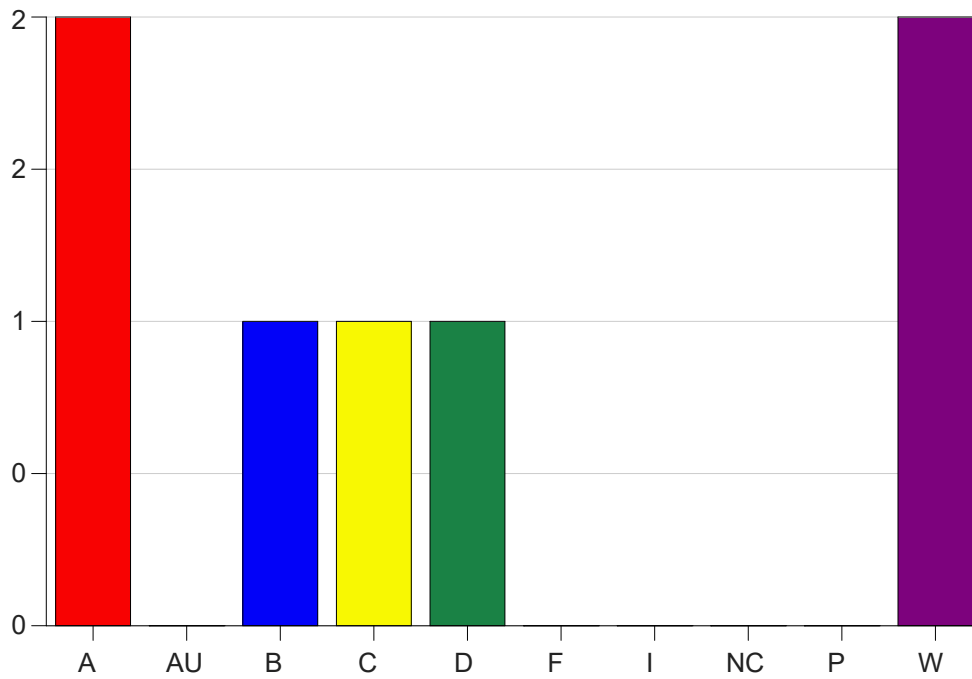

Louisiana State University Eunice

Grade Distribution by Course

2020 Summer Semester

Nov 6, 2020
11:43:15 PM

Course Work Course Number: MATH1550

Course Work Count - All		A	AU	B	C	D	F	I	NC	P	W	Total
25	Escude',W	2	0	1	1	1	0	0	0	0	2	7
Total		2	0	1	1	1	0	0	0	0	2	7