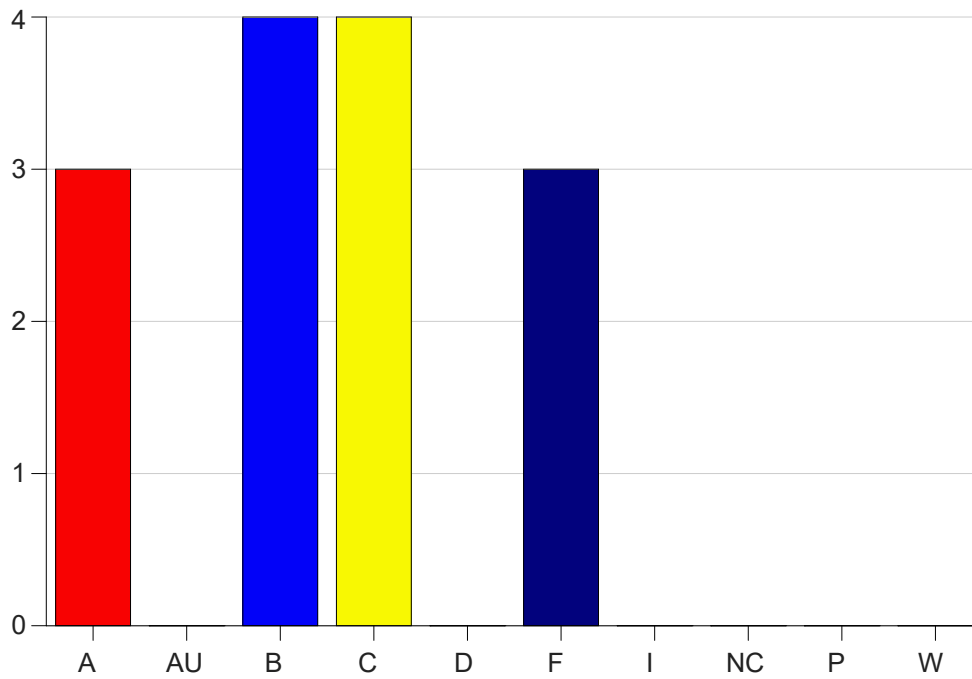

Louisiana State University Eunice

Grade Distribution by Course

2020 Summer Semester

Nov 6, 2020
11:43:15 PM

Course Work Course Number: ALLH1800

Course Work Count - All		A	AU	B	C	D	F	I	NC	P	W	Total
25	Asbury,D	3	0	4	4	0	3	0	0	0	0	14
Total		3	0	4	4	0	3	0	0	0	0	14