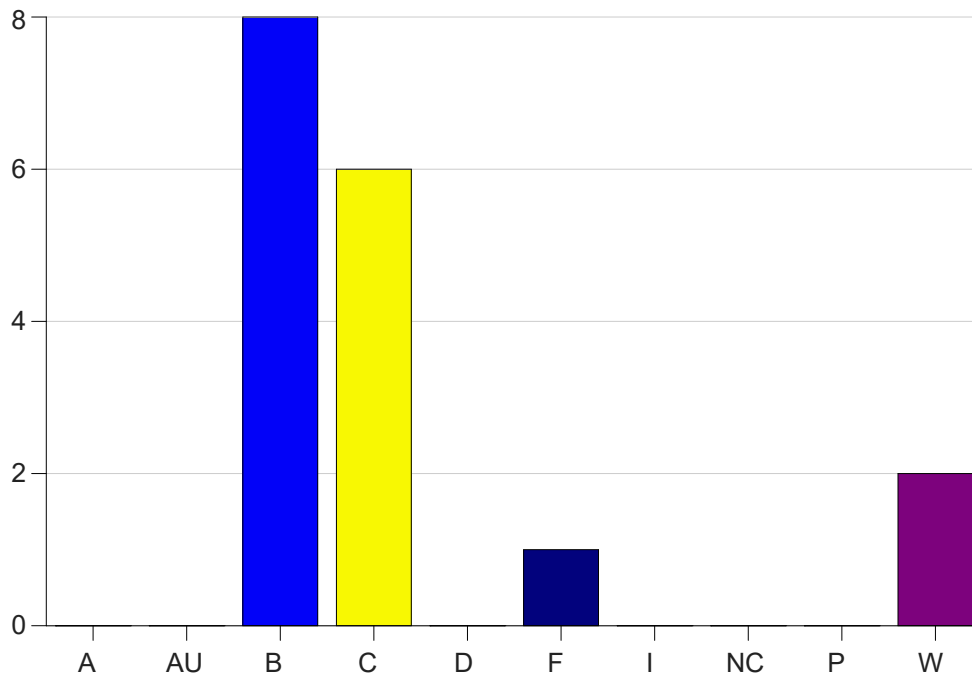

Louisiana State University Eunice

Grade Distribution by Course

2020 Summer Semester

Nov 6, 2020
11:43:15 PM

Course Work Course Number: BIOL1002

Course Work Count - All		A	AU	B	C	D	F	I	NC	P	W	Total
25	Jariel,D	0	0	8	6	0	1	0	0	0	2	17
Total		0	0	8	6	0	1	0	0	0	2	17