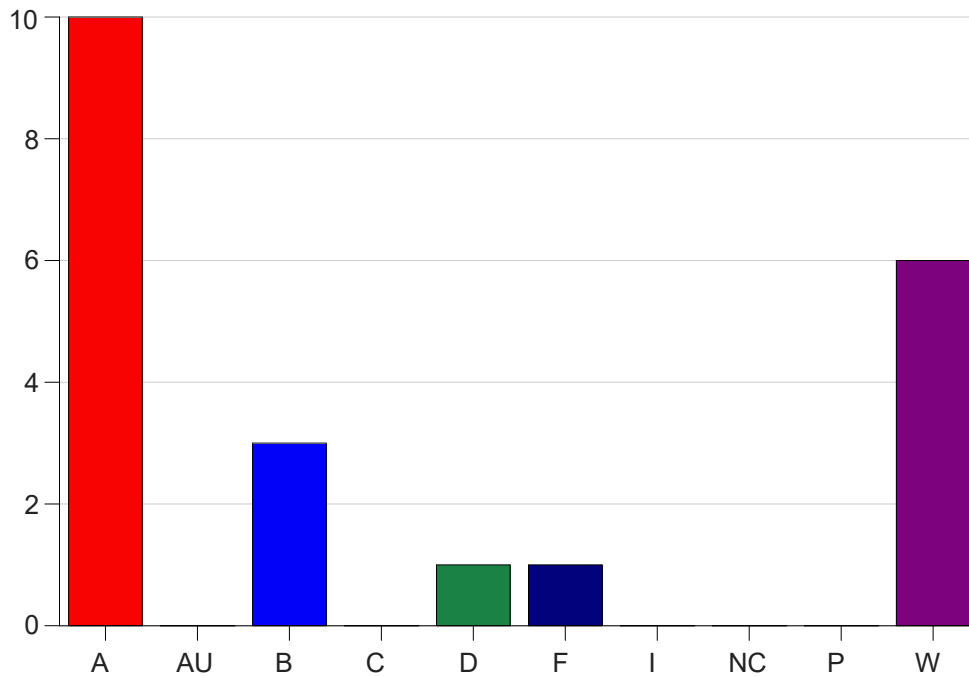

Louisiana State University Eunice

Grade Distribution by Course

2020 Summer Semester

Nov 6, 2020
11:43:15 PM

Course Work Course Number: HIST1001

Course Work Count - All		A	AU	B	C	D	F	I	NC	P	W	Total
L1	Alleman,M	10	0	3	0	1	1	0	0	0	6	21
Total		10	0	3	0	1	1	0	0	0	6	21