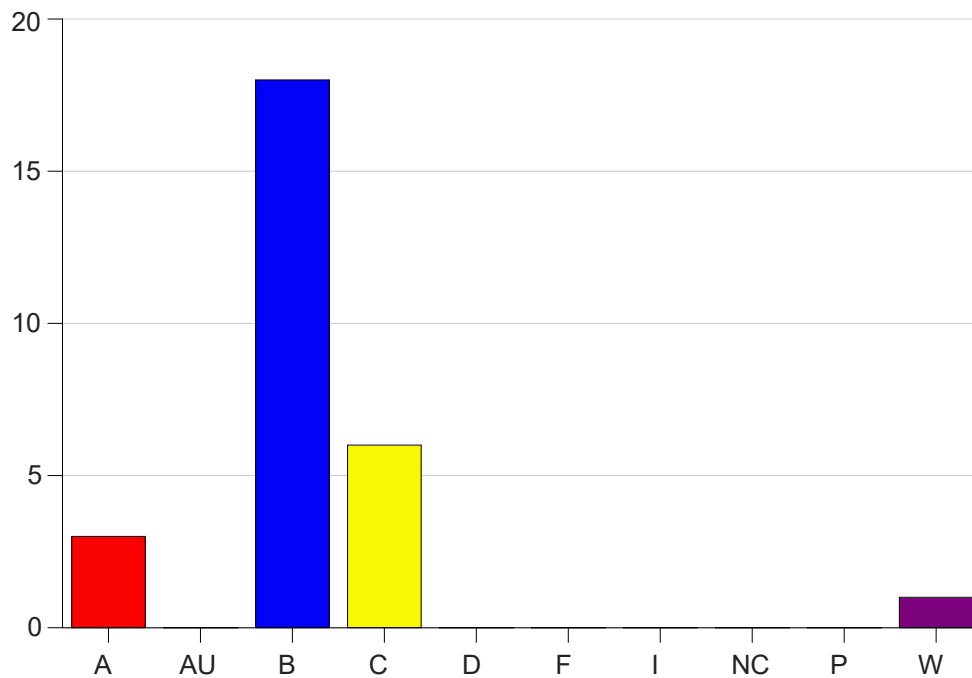

Louisiana State University Eunice

Grade Distribution by Course

2020 Summer Semester

Nov 6, 2020
11:43:15 PM

Course Work Course Number: BIOL2160

Course Work Count - All		A	AU	B	C	D	F	I	NC	P	W	Total
25	Beshera, K	3	0	18	6	0	0	0	0	0	1	28
Total		3	0	18	6	0	0	0	0	0	1	28