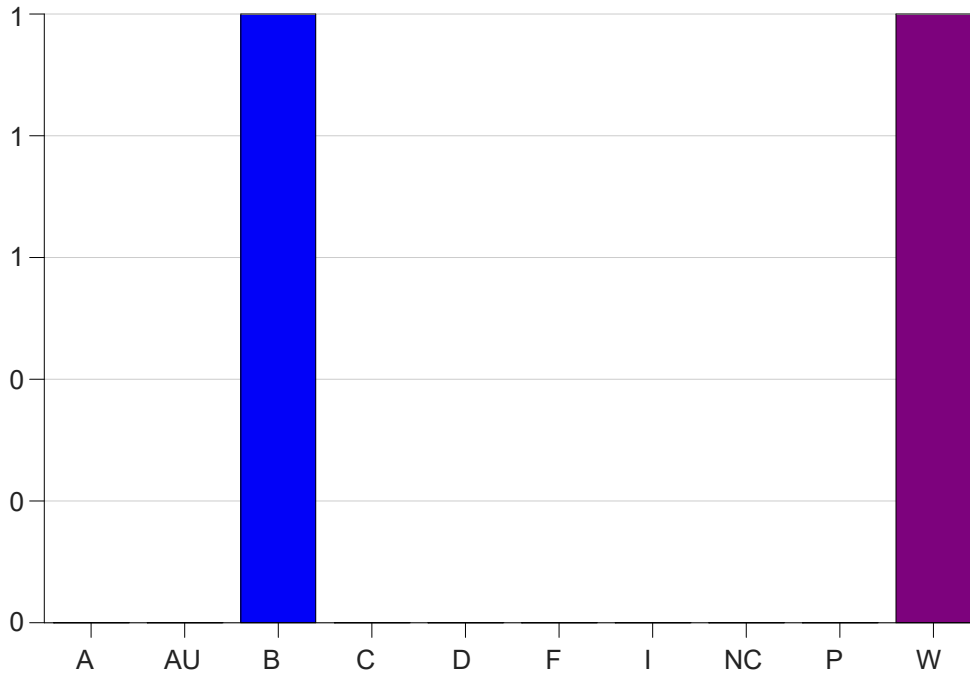

Louisiana State University Eunice

Grade Distribution by Course

2020 Summer Semester

Nov 6, 2020
11:43:15 PM

Course Work Course Number: ECON2030

Course Work Count - All		A	AU	B	C	D	F	I	NC	P	W	Total
25	Bergan, N	0	0	1	0	0	0	0	0	0	1	2
Total		0	0	1	0	0	0	0	0	0	1	2