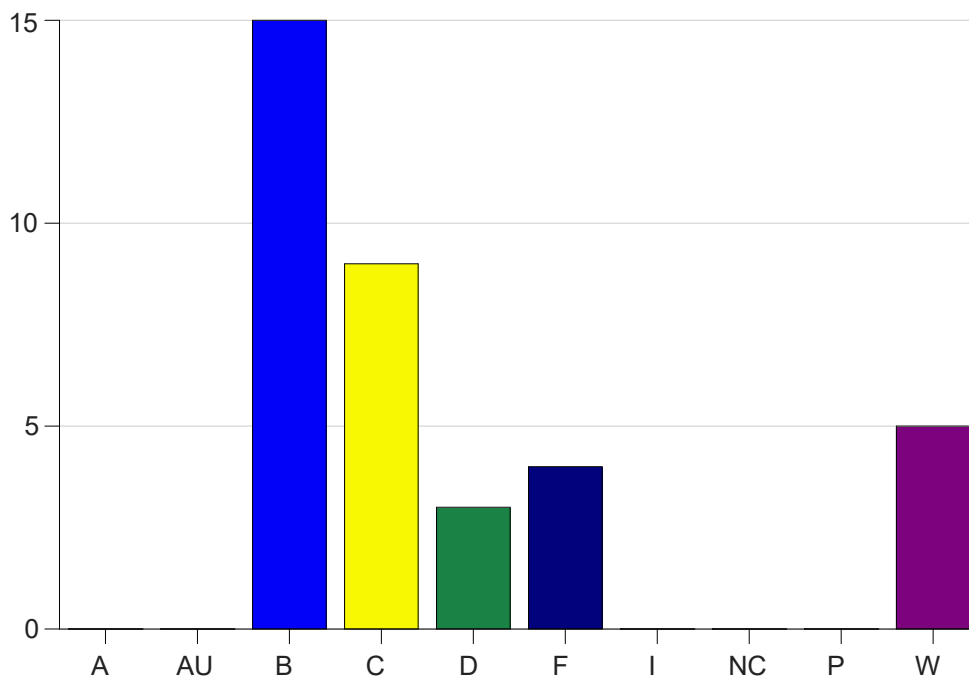

Louisiana State University Eunice

Grade Distribution by Course

2020 Summer Semester

Nov 6, 2020
11:43:15 PM

Course Work Course Number: MATH1425

Course Work Count - All		A	AU	B	C	D	F	I	NC	P	W	Total
25	Vidrine, E	0	0	12	7	2	3	0	0	0	4	28
26	Jean, J	0	0	3	2	1	1	0	0	0	1	8
Total		0	0	15	9	3	4	0	0	0	5	36