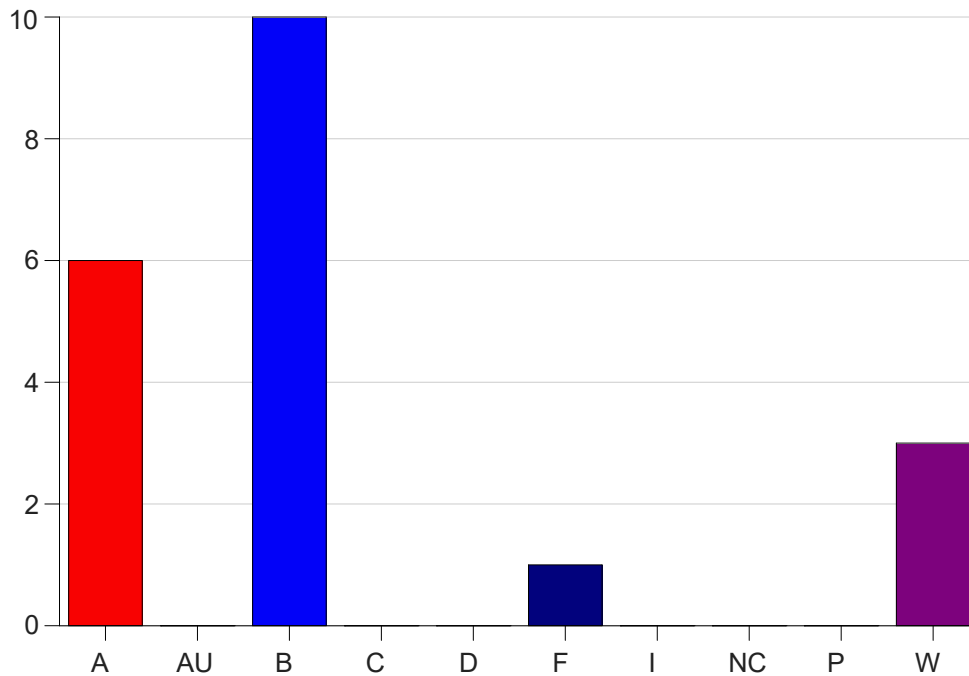

Louisiana State University Eunice

Grade Distribution by Course

2020 Summer Semester

Nov 6, 2020
11:43:15 PM

Course Work Course Number: ENGL2022

Course Work Count - All		A	AU	B	C	D	F	I	NC	P	W	Total
25	Meche,J	6	0	10	0	0	1	0	0	0	3	20
Total		6	0	10	0	0	1	0	0	0	3	20