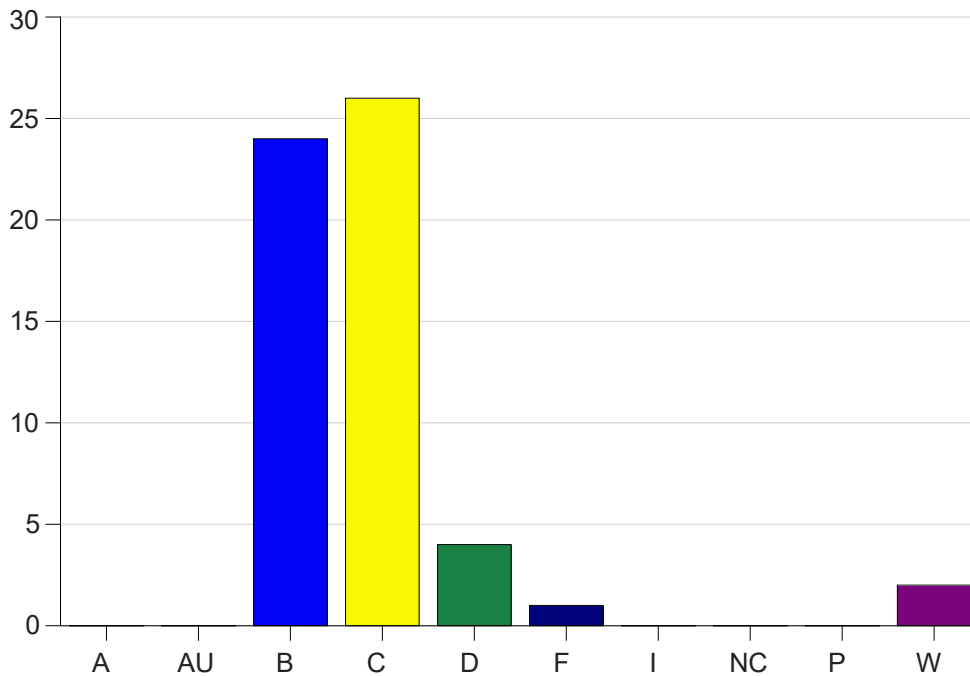

Louisiana State University Eunice

Grade Distribution by Course

2020 Summer Semester

Nov 6, 2020
11:43:15 PM

Course Work Course Number: BIOL1011

Course Work Count - All		A	AU	B	C	D	F	I	NC	P	W	Total
25	Al-Dujaili	0	0	24	26	4	1	0	0	0	2	57
Total		0	0	24	26	4	1	0	0	0	2	57