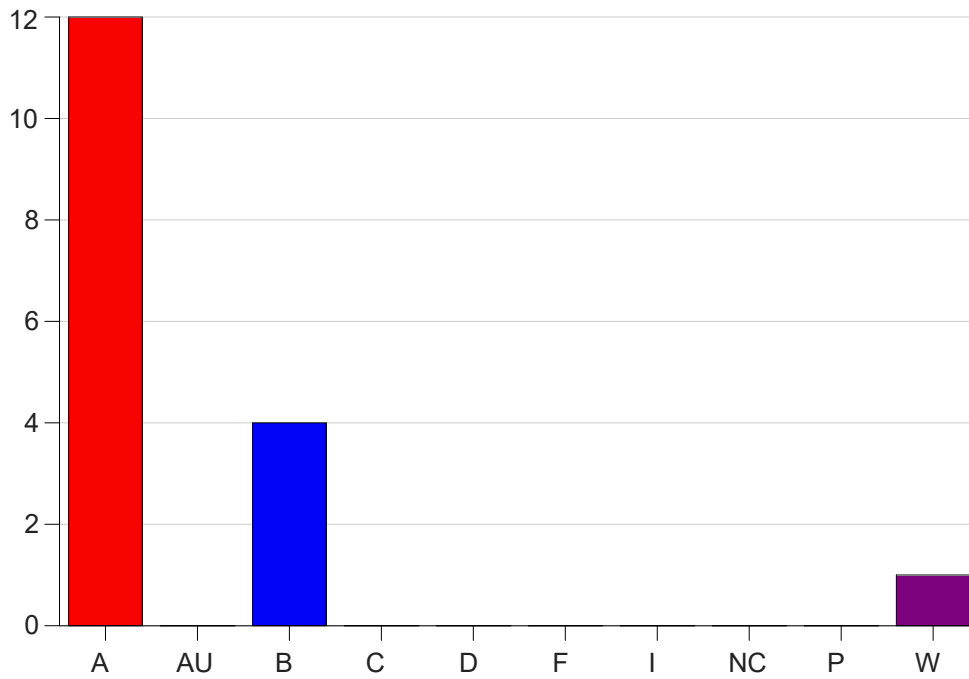

Louisiana State University Eunice

Grade Distribution by Course

2020 Summer Semester

Nov 6, 2020
11:43:15 PM

Course Work Course Number: ART 1440

Course Work Count - All		A	AU	B	C	D	F	I	NC	P	W	Total
30	Reif, A	12	0	4	0	0	0	0	0	0	1	17
Total		12	0	4	0	0	0	0	0	0	1	17