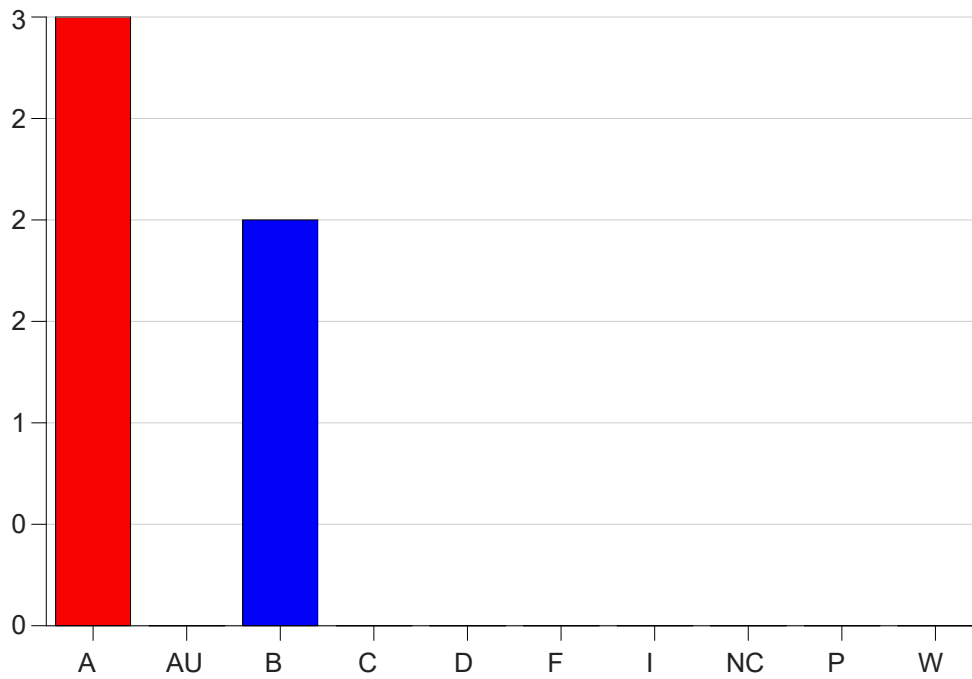

Louisiana State University Eunice

Grade Distribution by Course

2020 Summer Semester

Nov 6, 2020
11:43:15 PM

Course Work Course Number: FSCI2010

Course Work Count - All		A	AU	B	C	D	F	I	NC	P	W	Total
25	Hally,R	3	0	2	0	0	0	0	0	0	0	5
Total		3	0	2	0	0	0	0	0	0	0	5