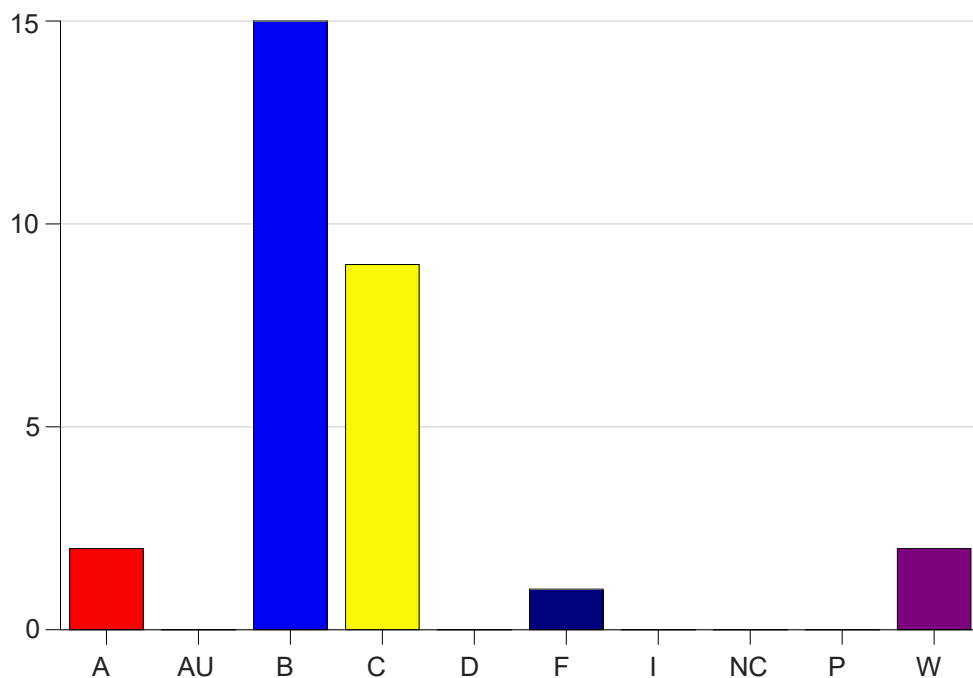

Louisiana State University Eunice

Grade Distribution by Course

2020 Summer Semester

Nov 6, 2020
11:43:15 PM

Course Work Course Number: BIOL2161

Course Work Count - All		A	AU	B	C	D	F	I	NC	P	W	Total
25	Beshera, K	2	0	15	9	0	1	0	0	0	2	29
Total		2	0	15	9	0	1	0	0	0	2	29