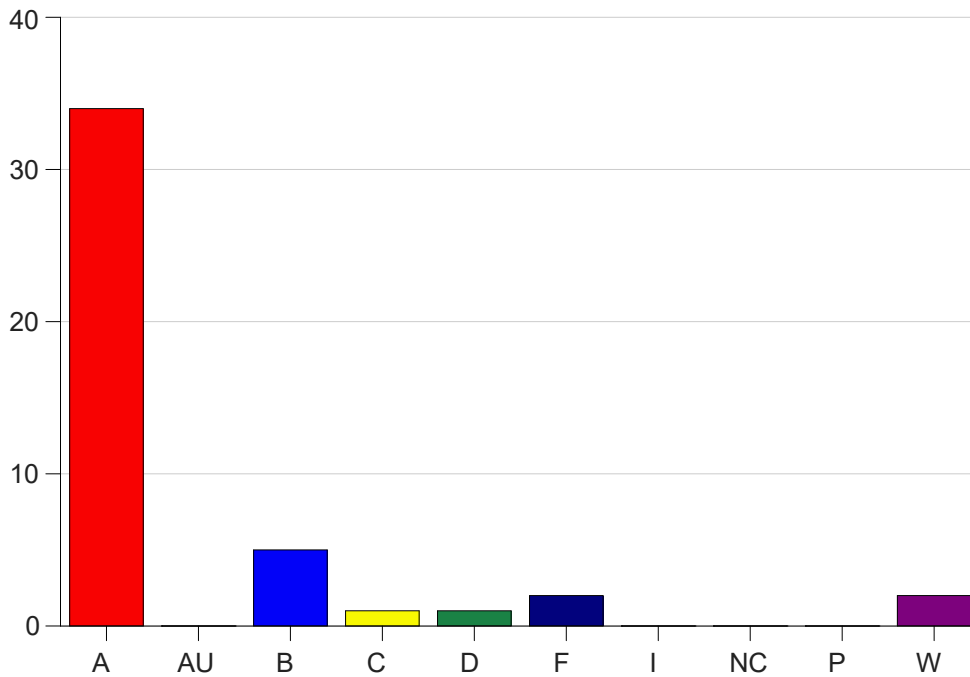

Louisiana State University Eunice

Grade Distribution by Course

2020 Summer Semester

Nov 6, 2020
11:43:15 PM

Course Work Course Number: PSYC2070

Course Work Count - All		A	AU	B	C	D	F	I	NC	P	W	Total
25	Trant,T	3	0	5	1	1	2	0	0	0	2	14
35	Narby,D	31	0	0	0	0	0	0	0	0	0	31
Total		34	0	5	1	1	2	0	0	0	2	45