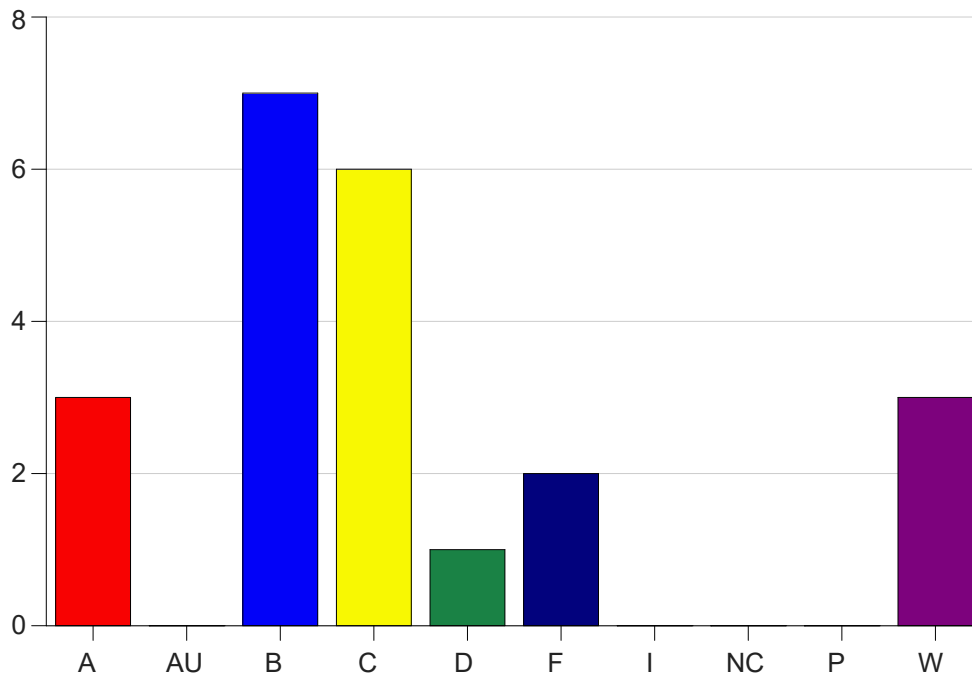

Louisiana State University Eunice

Grade Distribution by Course

2020 Summer Semester

Nov 6, 2020
11:43:15 PM

Course Work Course Number: PHSC1001

Course Work Count - All		A	AU	B	C	D	F	I	NC	P	W	Total
25	Borill, B	3	0	7	6	1	2	0	0	0	3	22
Total		3	0	7	6	1	2	0	0	0	3	22