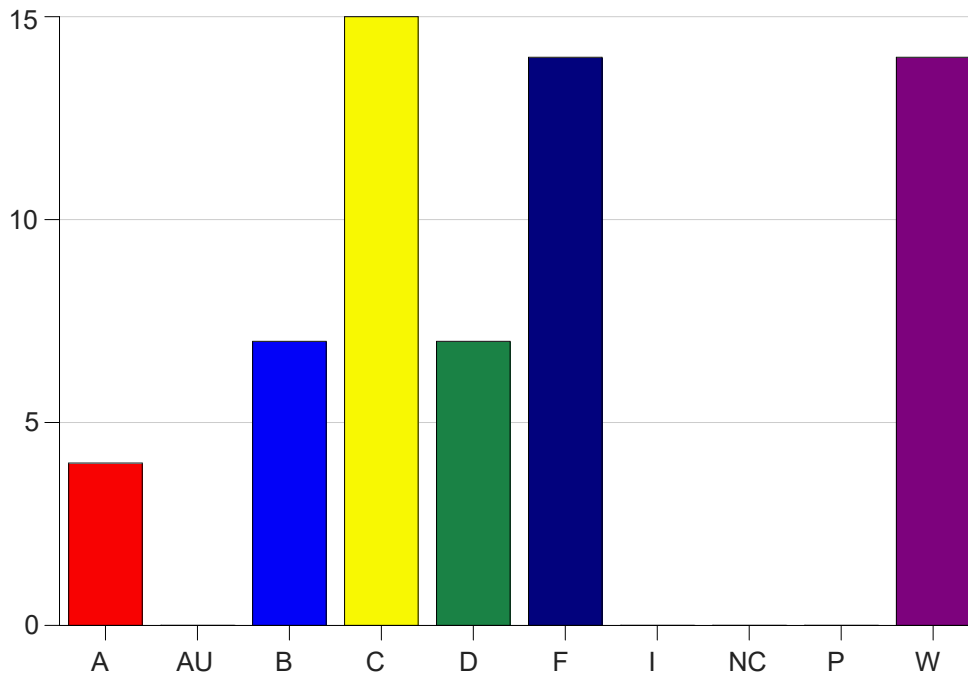

Louisiana State University Eunice

Grade Distribution by Course

2020 Summer Semester

Nov 6, 2020
11:43:15 PM

Course Work Course Number: MATH1015

Course Work Count - All		A	AU	B	C	D	F	I	NC	P	W	Total
25	Parrino,G	0	0	2	4	5	2	0	0	0	3	16
26	Dunlap,A	3	0	4	7	2	7	0	0	0	6	29
27	ThibodeauJ	1	0	1	4	0	5	0	0	0	5	16
Total		4	0	7	15	7	14	0	0	0	14	61