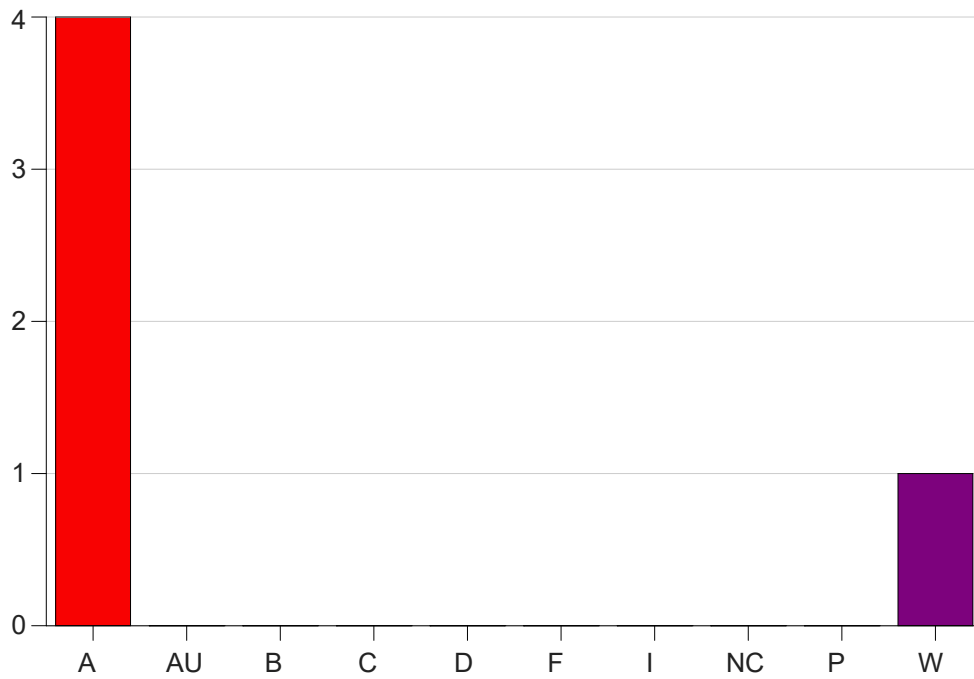

Louisiana State University Eunice

Grade Distribution by Course

2020 Summer Semester

Nov 6, 2020
11:43:15 PM

Course Work Course Number: PHIL1000

Course Work Count - All		A	AU	B	C	D	F	I	NC	P	W	Total
25	Alleman,M	4	0	0	0	0	0	0	0	0	1	5
Total		4	0	0	0	0	0	0	0	0	1	5