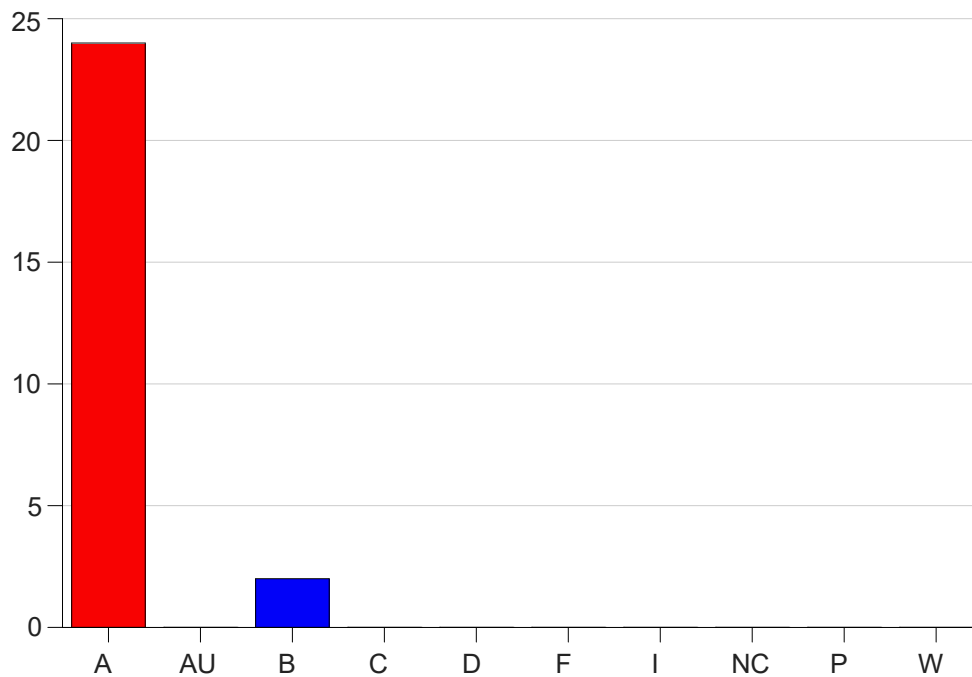

Louisiana State University Eunice

Grade Distribution by Course

2020 Summer Semester

Nov 6, 2020
11:43:15 PM

Course Work Course Number: RADT1091

Course Work Count - All		A	AU	B	C	D	F	I	NC	P	W	Total
91	McLaughlin	8	0	1	0	0	0	0	0	0	0	9
92	McLaughlin	7	0	1	0	0	0	0	0	0	0	8
93	McLaughlin	9	0	0	0	0	0	0	0	0	0	9
Total		24	0	2	0	0	0	0	0	0	0	26