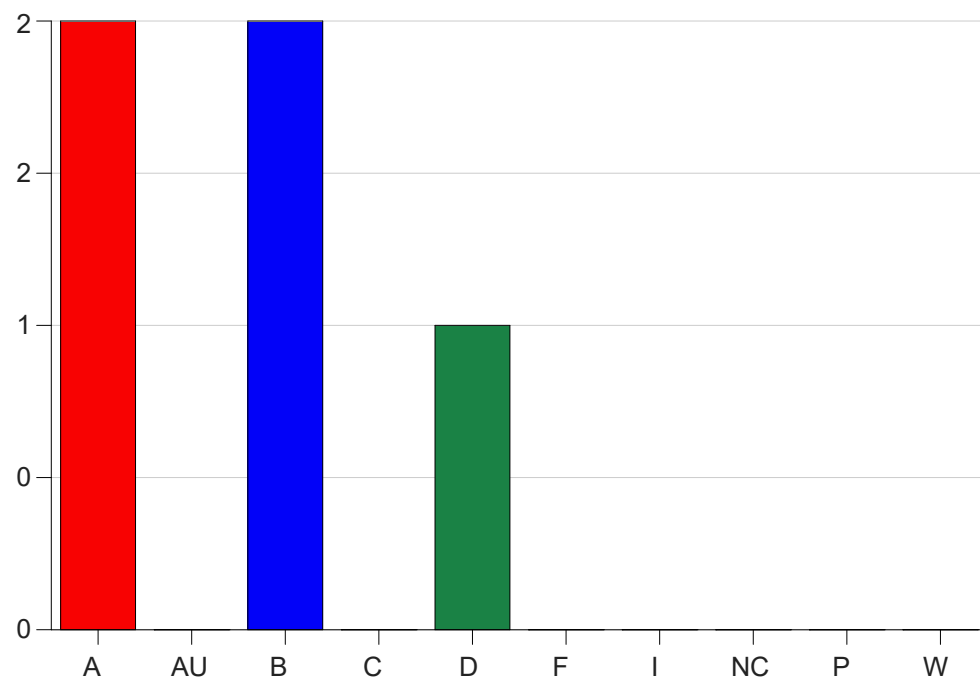

Louisiana State University Eunice

Grade Distribution by Course

2020 Summer Semester

Nov 6, 2020
11:43:15 PM

Course Work Course Number: PHYS1001

Course Work Count - All		A	AU	B	C	D	F	I	NC	P	W	Total
25	Yoo, C	2	0	2	0	1	0	0	0	0	0	5
Total		2	0	2	0	1	0	0	0	0	0	5