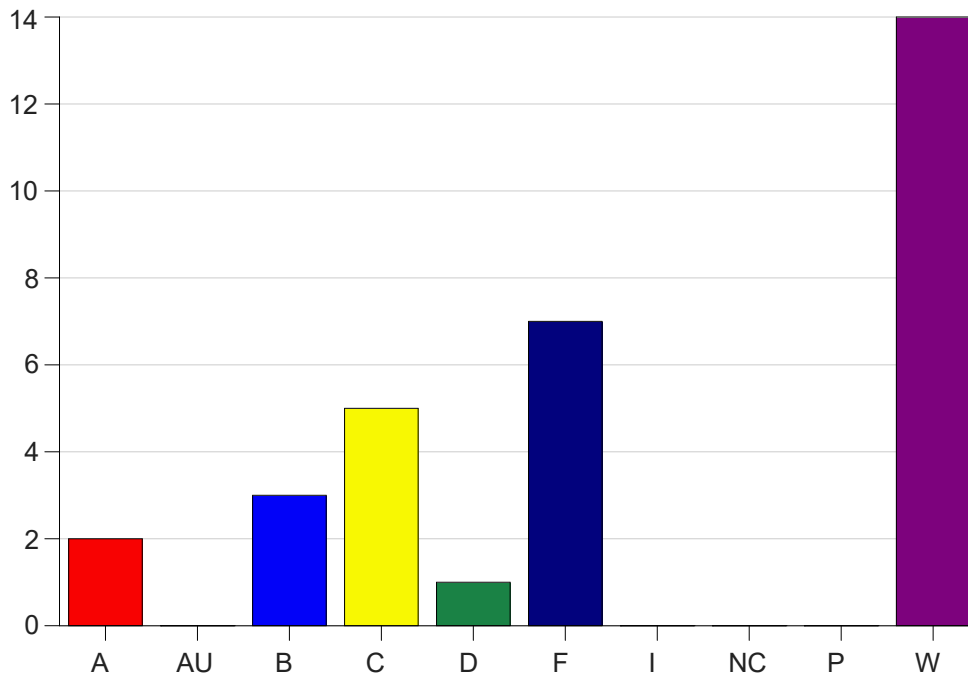

Louisiana State University Eunice

Grade Distribution by Course

2020 Summer Semester

Nov 6, 2020
11:43:15 PM

Course Work Course Number: MATH1021

Course Work Count - All		A	AU	B	C	D	F	I	NC	P	W	Total
25	Escude',W	2	0	3	5	1	7	0	0	0	14	32
Total		2	0	3	5	1	7	0	0	0	14	32