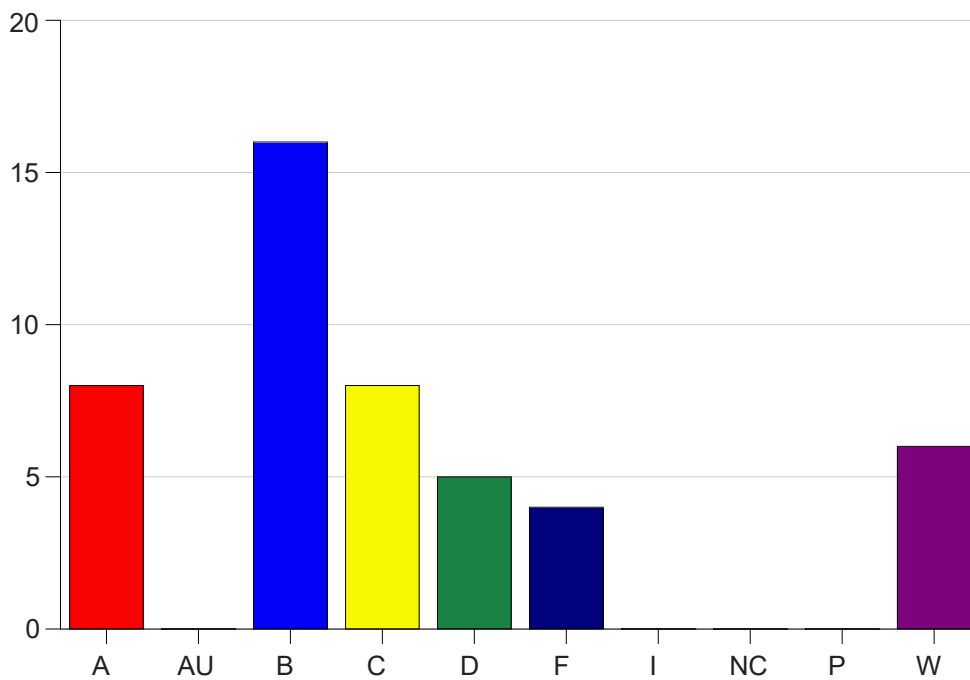

Louisiana State University Eunice

Grade Distribution by Course

2020 Summer Semester

Nov 6, 2020
11:43:15 PM

Course Work Course Number: BIOL1001

Course Work Count - All		A	AU	B	C	D	F	I	NC	P	W	Total
25	FontenotJe	3	0	9	2	2	2	0	0	0	2	20
26	Jariel,D	5	0	7	6	3	2	0	0	0	4	27
Total		8	0	16	8	5	4	0	0	0	6	47