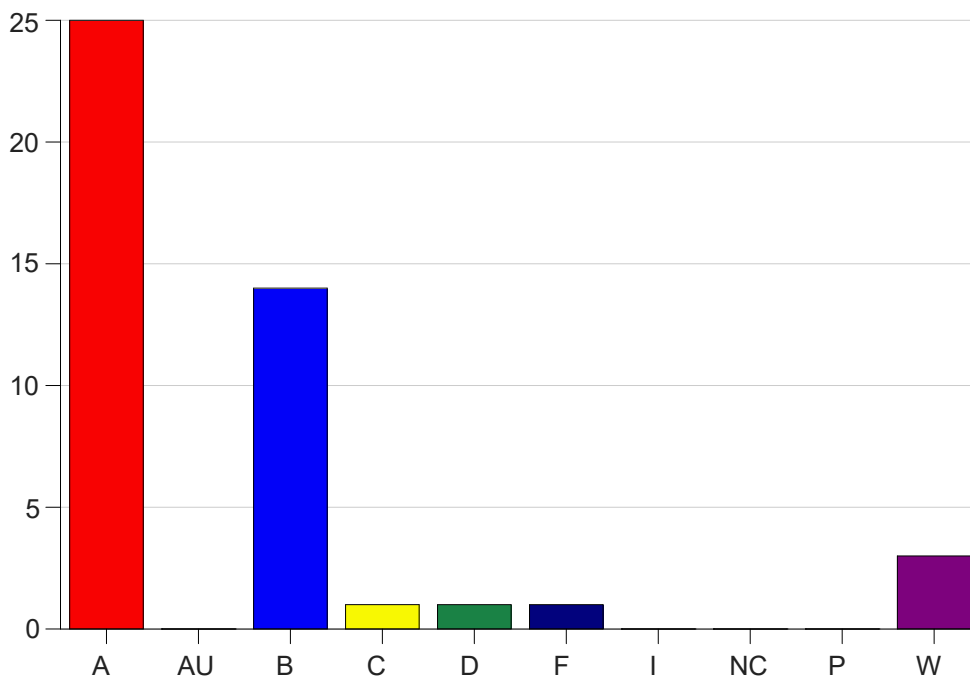

Louisiana State University Eunice

Grade Distribution by Course

2020 Summer Semester

Nov 6, 2020
11:43:15 PM

Course Work Course Number: BIOL1161

Course Work Count - All		A	AU	B	C	D	F	I	NC	P	W	Total
25	RobichauxS	14	0	10	1	1	0	0	0	0	3	29
26	RobichauxS	11	0	4	0	0	1	0	0	0	0	16
Total		25	0	14	1	1	1	0	0	0	3	45