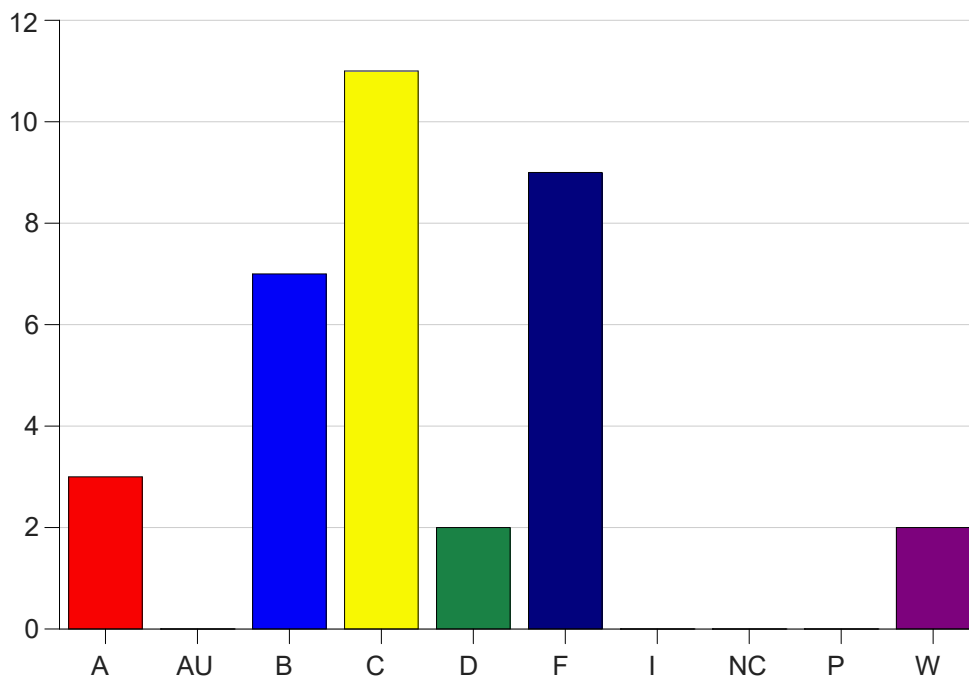

Louisiana State University Eunice

Grade Distribution by Course

2020 Summer Semester

Nov 6, 2020
11:43:15 PM

Course Work Course Number: ENGL0001

Course Work Count - All		A	AU	B	C	D	F	I	NC	P	W	Total
25	Cavell,M	2	0	2	6	2	8	0	0	0	0	20
L1	Meche,J	1	0	5	5	0	1	0	0	0	2	14
Total		3	0	7	11	2	9	0	0	0	2	34