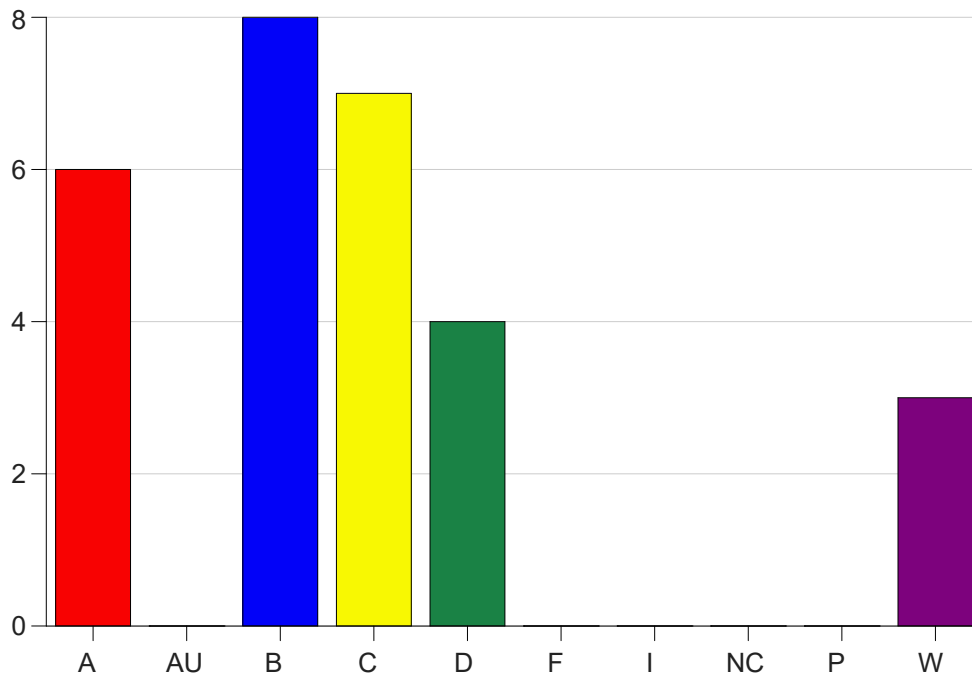

Louisiana State University Eunice

Grade Distribution by Course

2020 Summer Semester

Nov 6, 2020
11:43:15 PM

Course Work Course Number: MATH0015

Course Work Count - All		A	AU	B	C	D	F	I	NC	P	W	Total
25	Jean, J	5	0	5	4	0	0	0	0	0	0	14
26	Vidrine, E	1	0	3	3	4	0	0	0	0	3	14
Total		6	0	8	7	4	0	0	0	0	3	28