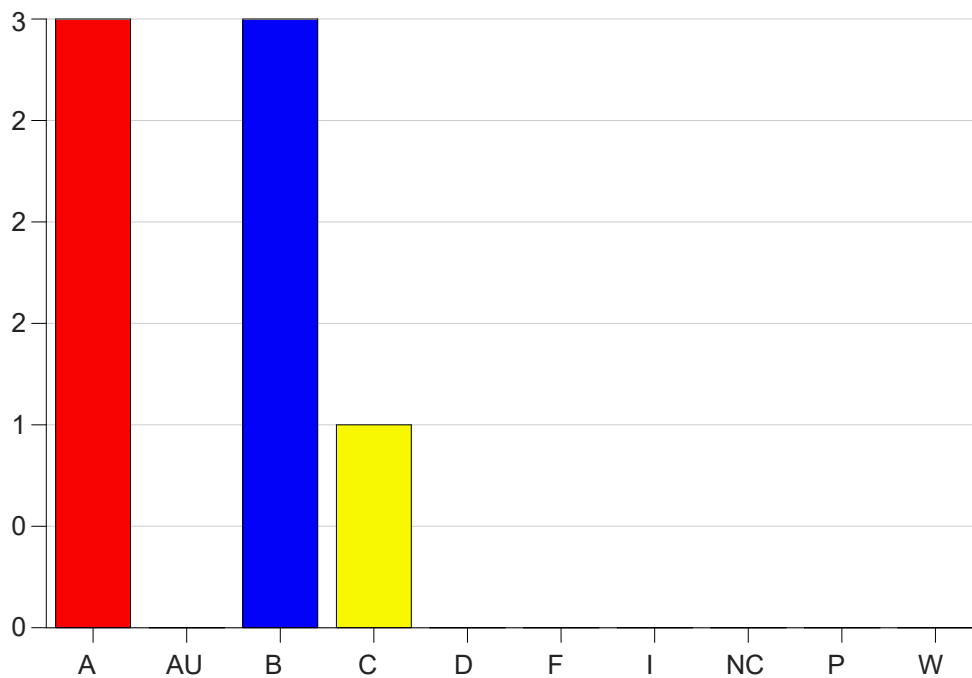

Louisiana State University Eunice

Grade Distribution by Course

2020 Summer Semester

Nov 6, 2020
11:43:15 PM

Course Work Course Number: DMS 2021

Course Work Count - All		A	AU	B	C	D	F	I	NC	P	W	Total
91	Whitney, E	3	0	3	1	0	0	0	0	0	0	7
Total		3	0	3	1	0	0	0	0	0	0	7