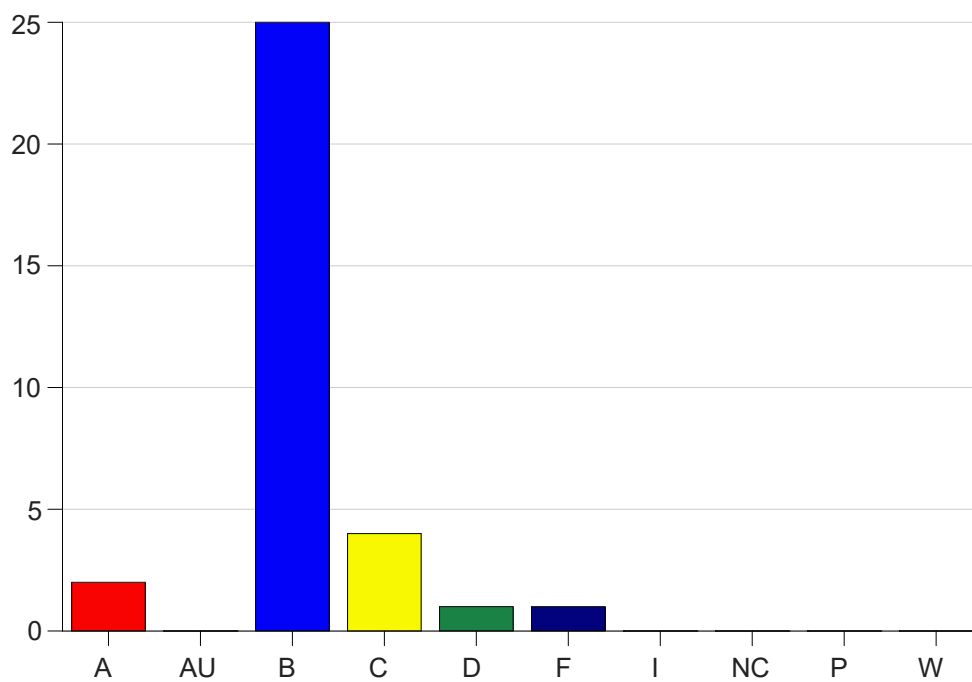

Louisiana State University Eunice

Grade Distribution by Course

2020 Summer Semester

Nov 6, 2020
11:43:15 PM

Course Work Course Number: NURS1000

Course Work Count - All		A	AU	B	C	D	F	I	NC	P	W	Total
25	Batiste,B	0	0	13	3	0	1	0	0	0	0	17
26	Denker,J	2	0	12	1	1	0	0	0	0	0	16
Total		2	0	25	4	1	1	0	0	0	0	33