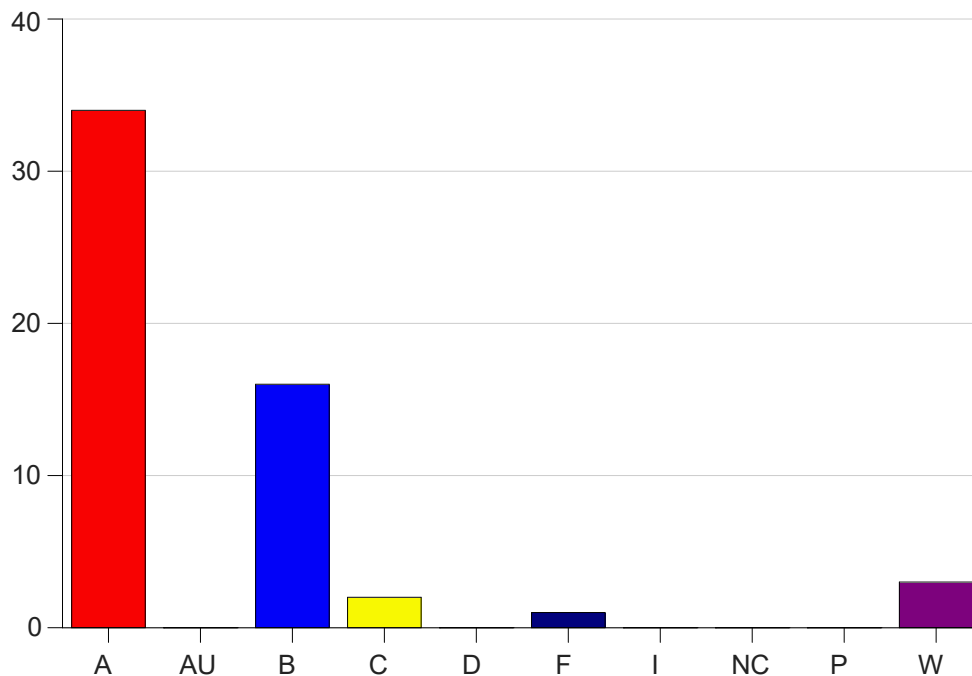

Louisiana State University Eunice

Grade Distribution by Course

2020 Summer Semester

Nov 6, 2020
11:43:15 PM

Course Work Course Number: BIOL1160

Course Work Count - All		A	AU	B	C	D	F	I	NC	P	W	Total
25	RobichauxS	34	0	16	2	0	1	0	0	0	3	56
Total		34	0	16	2	0	1	0	0	0	3	56