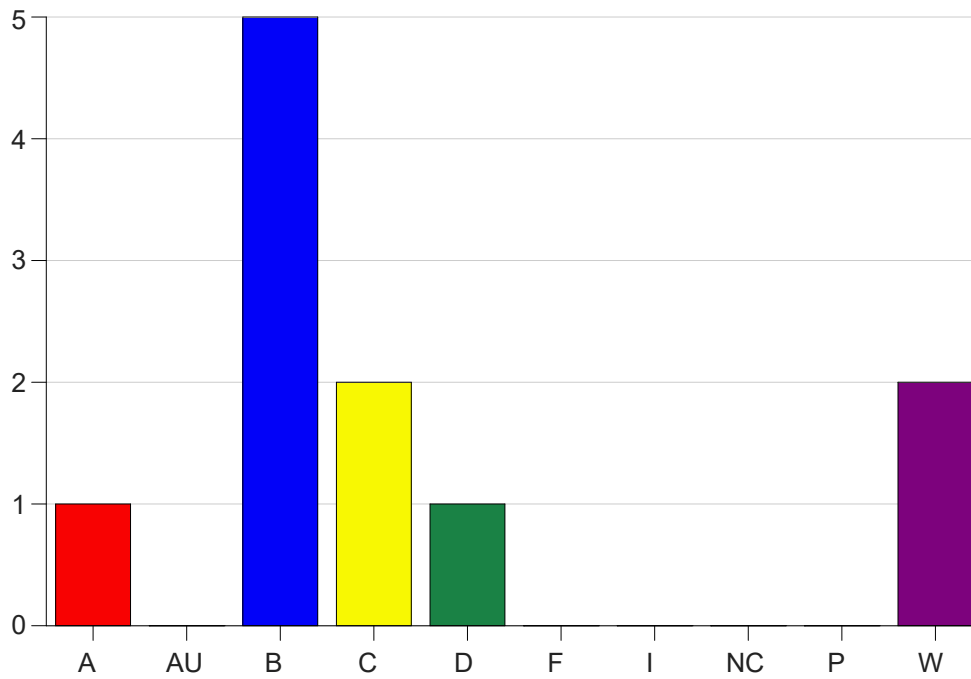

Louisiana State University Eunice

Grade Distribution by Course

2020 Summer Semester

Nov 6, 2020
11:43:15 PM

Course Work Course Number: PSYC2076

Course Work Count - All		A	AU	B	C	D	F	I	NC	P	W	Total
25	Trant,T	1	0	5	2	1	0	0	0	0	2	11
Total		1	0	5	2	1	0	0	0	0	2	11