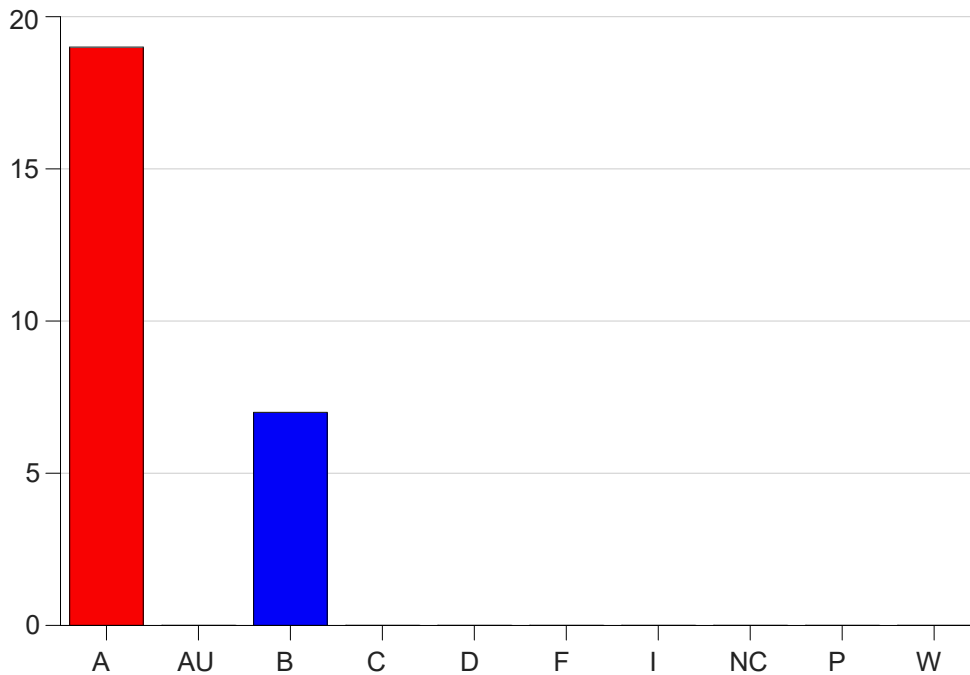

Louisiana State University Eunice

Grade Distribution by Course

2020 Summer Semester

Nov 6, 2020
11:43:15 PM

Course Work Course Number: RADT2091

Course Work Count - All		A	AU	B	C	D	F	I	NC	P	W	Total
91	Lavigne,C	9	0	0	0	0	0	0	0	0	0	9
92	Scott, J.	4	0	4	0	0	0	0	0	0	0	8
93	Sonnier,A	6	0	3	0	0	0	0	0	0	0	9
Total		19	0	7	0	0	0	0	0	0	0	26