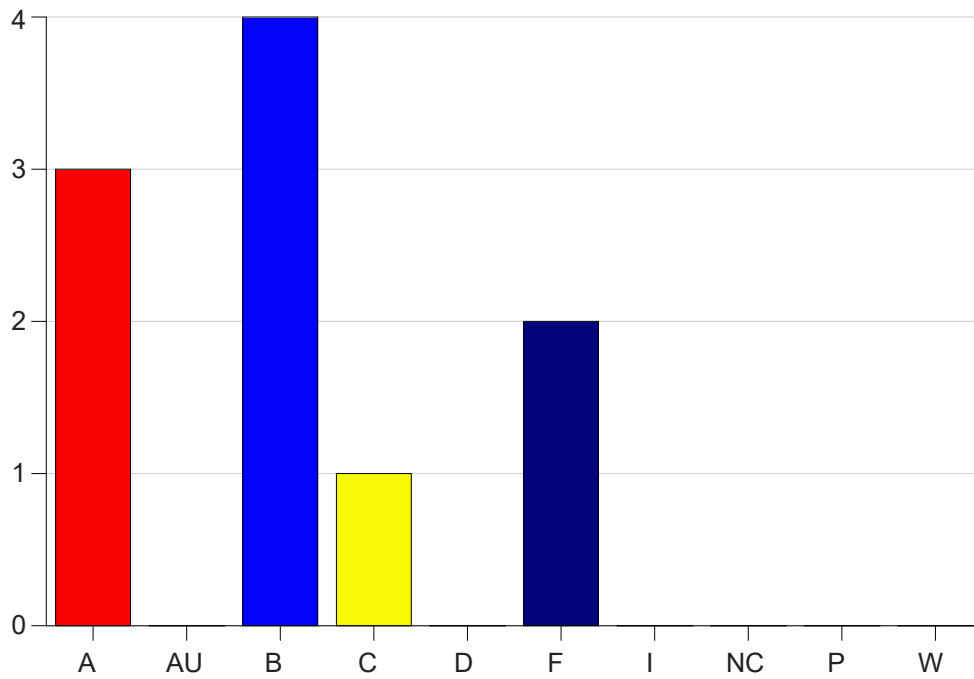

Louisiana State University Eunice

Grade Distribution by Course

2020 Summer Semester

Nov 6, 2020
11:43:15 PM

Course Work Course Number: ALLH1200

Course Work Count - All		A	AU	B	C	D	F	I	NC	P	W	Total
25	Massy,J	3	0	4	1	0	2	0	0	0	0	10
Total		3	0	4	1	0	2	0	0	0	0	10