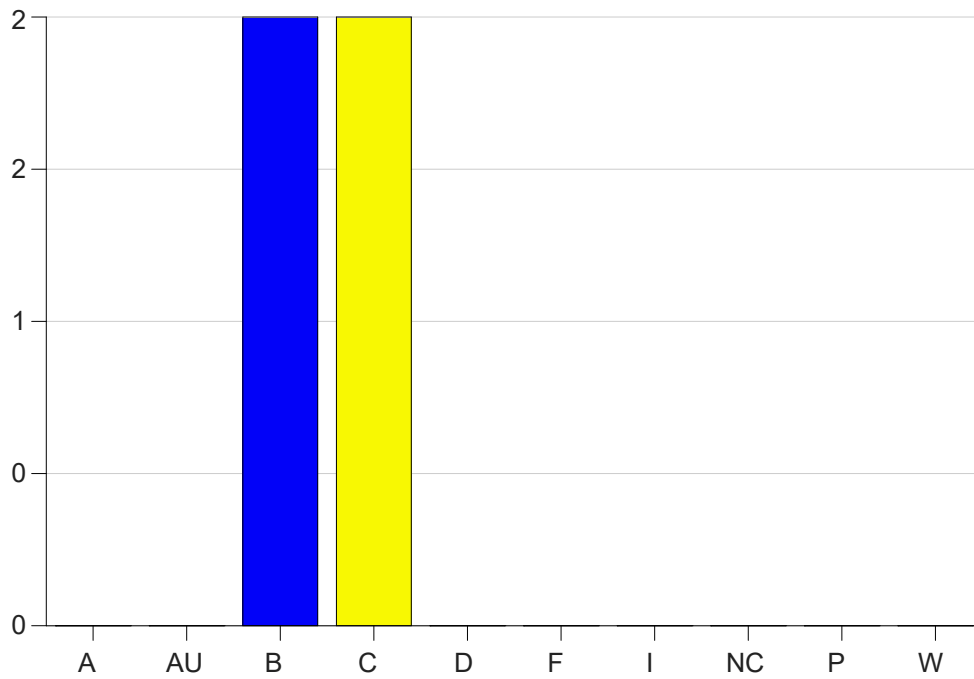

Louisiana State University Eunice

Grade Distribution by Course

2020 Summer Semester

Nov 6, 2020
11:43:15 PM

Course Work Course Number: BIOL2051

Course Work Count - All		A	AU	B	C	D	F	I	NC	P	W	Total
25	Al-Dujaili	0	0	2	2	0	0	0	0	0	0	4
Total		0	0	2	2	0	0	0	0	0	0	4