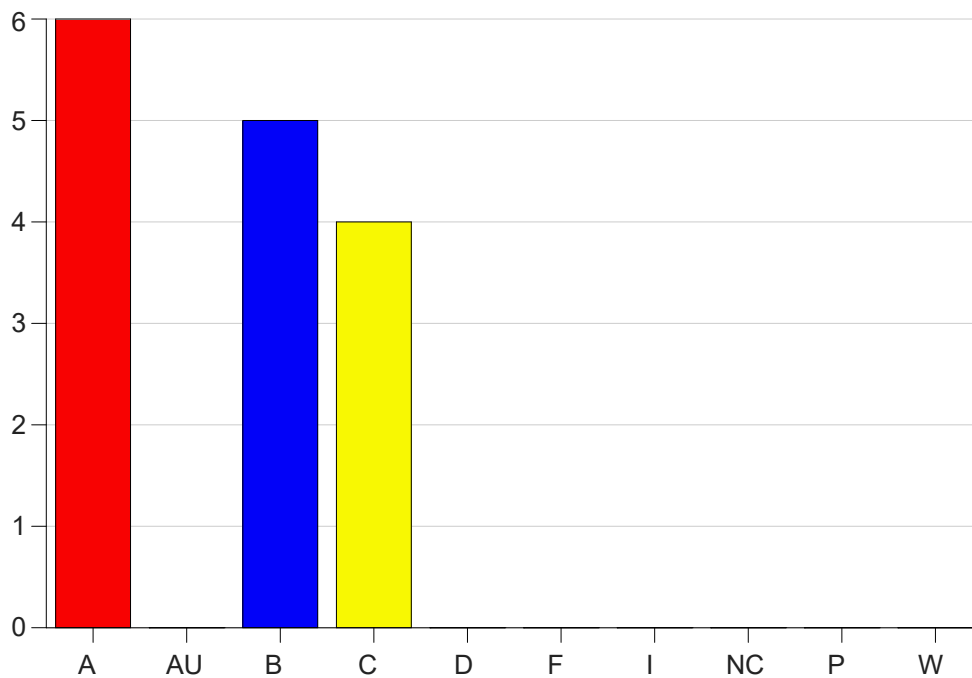

Louisiana State University Eunice

Grade Distribution by Course

2020 Summer Semester

Nov 6, 2020
11:43:15 PM

Course Work Course Number: ALLH2635

Course Work Count - All		A	AU	B	C	D	F	I	NC	P	W	Total
25	Riley, C	6	0	5	4	0	0	0	0	0	0	15
Total		6	0	5	4	0	0	0	0	0	0	15