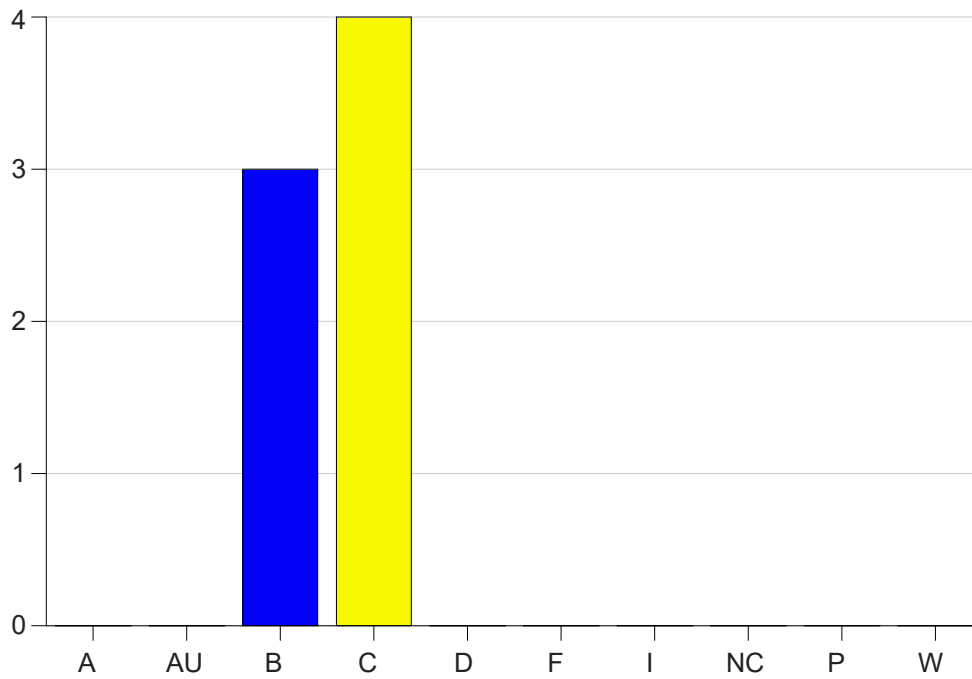

Louisiana State University Eunice

Grade Distribution by Course

2020 Summer Semester

Nov 6, 2020
11:43:15 PM

Course Work Course Number: MATH1019

Course Work Count - All		A	AU	B	C	D	F	I	NC	P	W	Total
25	Parrino,G	0	0	3	4	0	0	0	0	0	0	7
Total		0	0	3	4	0	0	0	0	0	0	7