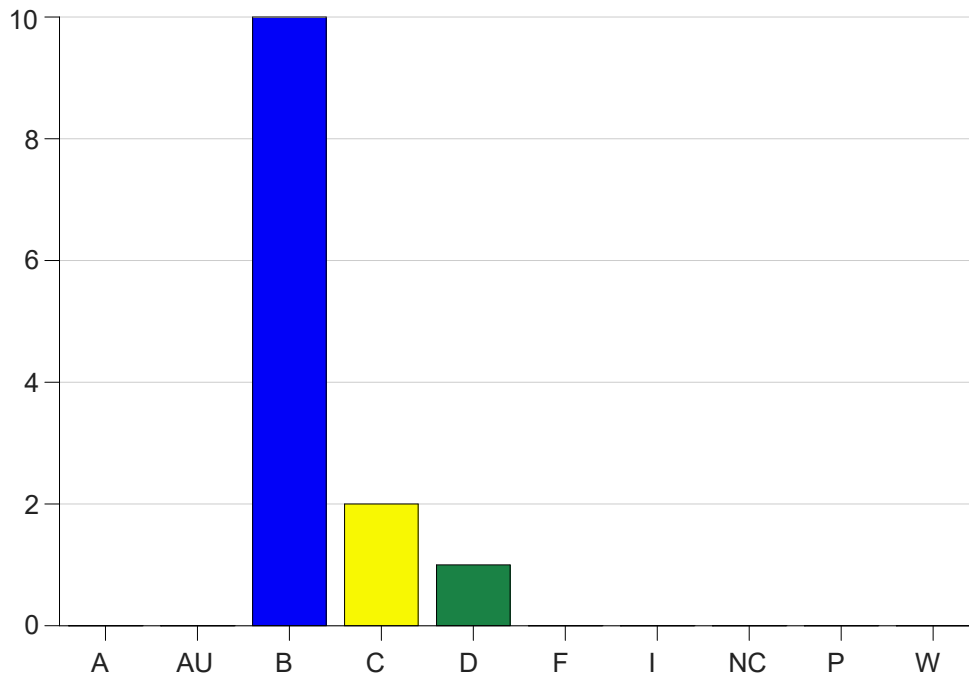

Louisiana State University Eunice

Grade Distribution by Course

2020 Summer Semester

Nov 6, 2020
11:43:15 PM

Course Work Course Number: RC 2019

Course Work Count - All		A	AU	B	C	D	F	I	NC	P	W	Total
25	Warner,K	0	0	10	2	1	0	0	0	0	0	13
Total		0	0	10	2	1	0	0	0	0	0	13