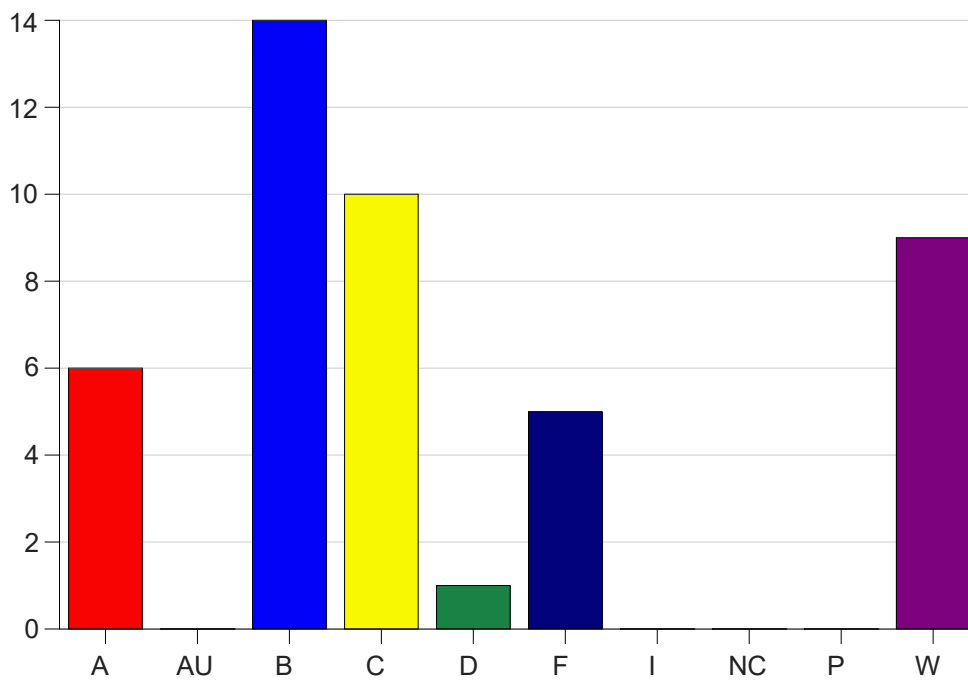

Louisiana State University Eunice

Grade Distribution by Course

2020 Summer Semester

Nov 6, 2020
11:43:15 PM

Course Work Course Number: ENGL1002

Course Work Count - All		A	AU	B	C	D	F	I	NC	P	W	Total
25	Meche,J	3	0	3	1	1	2	0	0	0	7	17
26	Cavell,M	3	0	11	9	0	3	0	0	0	2	28
Total		6	0	14	10	1	5	0	0	0	9	45