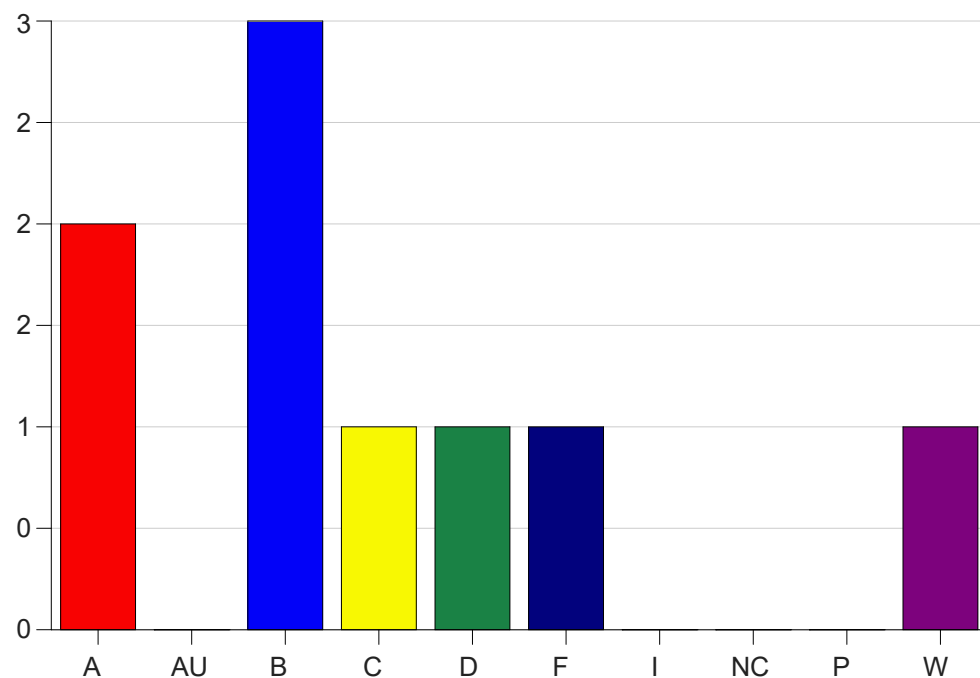

Louisiana State University Eunice

Grade Distribution by Course

2020 Summer Semester

Nov 6, 2020
11:43:15 PM

Course Work Course Number: CHEM1001

Course Work Count - All		A	AU	B	C	D	F	I	NC	P	W	Total
25	Borill, B	2	0	3	1	1	1	0	0	0	1	9
Total		2	0	3	1	1	1	0	0	0	1	9