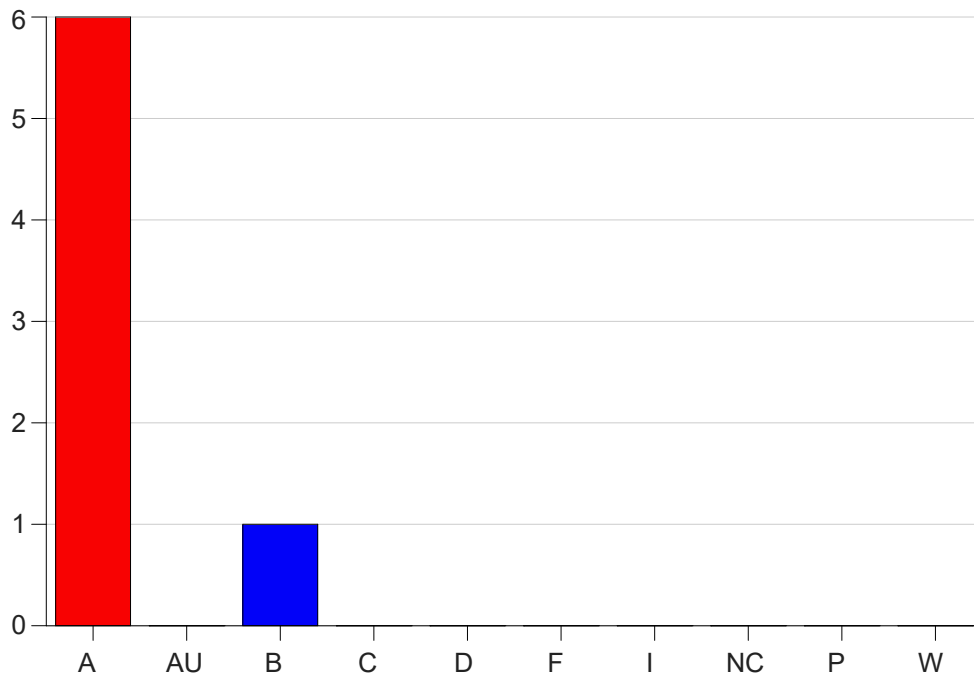

Louisiana State University Eunice

Grade Distribution by Course

2020 Summer Semester

Nov 6, 2020
11:43:15 PM

Course Work Course Number: DMS 2003

Course Work Count - All		A	AU	B	C	D	F	I	NC	P	W	Total
91	Whitney, E	6	0	1	0	0	0	0	0	0	0	7
Total		6	0	1	0	0	0	0	0	0	0	7