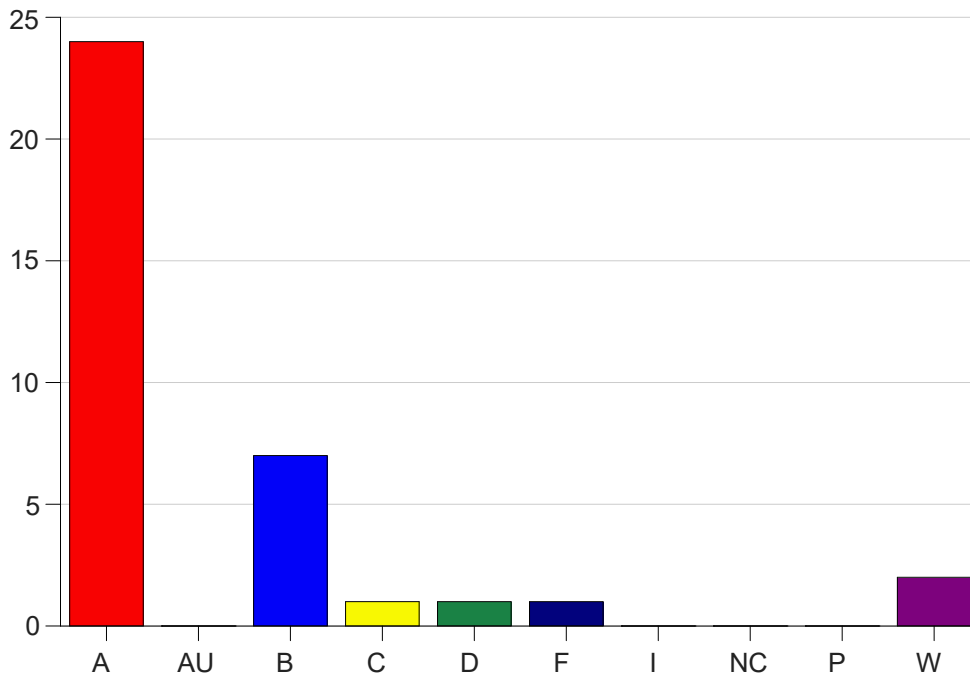

Louisiana State University Eunice

Grade Distribution by Course

2020 Summer Semester

Nov 6, 2020
11:43:15 PM

Course Work Course Number: ALLH1013

Course Work Count - All		A	AU	B	C	D	F	I	NC	P	W	Total
25	Sonnier,A	14	0	4	1	1	1	0	0	0	1	22
30	Sonnier,A	10	0	3	0	0	0	0	0	0	1	14
Total		24	0	7	1	1	1	0	0	0	2	36