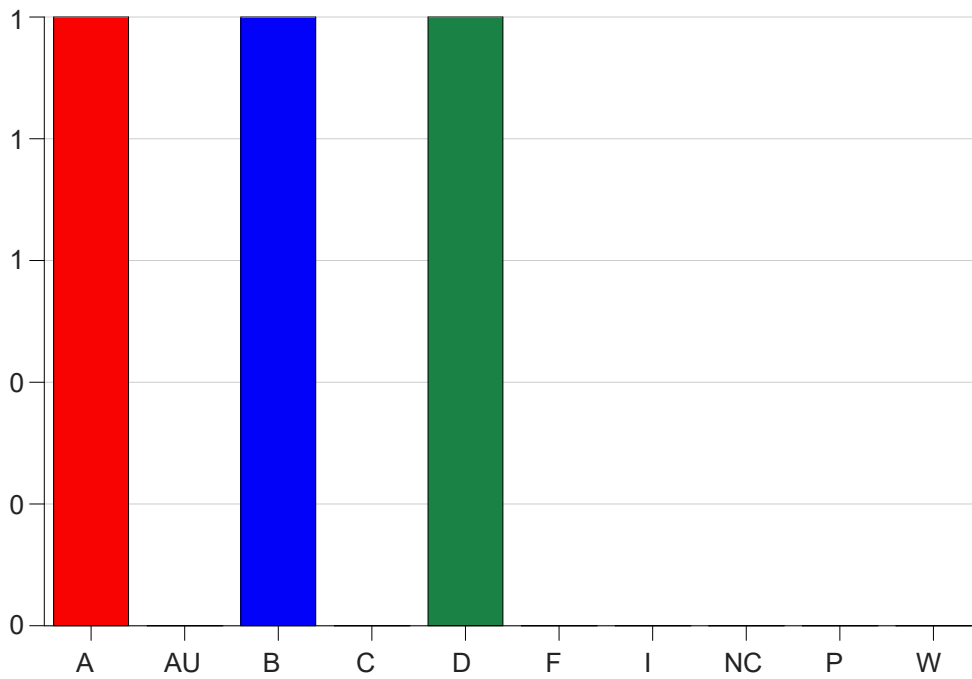

Louisiana State University Eunice

Grade Distribution by Course

2020 Summer Semester

Nov 6, 2020
11:43:15 PM

Course Work Course Number: ACCT2101

Course Work Count - All		A	AU	B	C	D	F	I	NC	P	W	Total
25	Holmes, W	1	0	1	0	1	0	0	0	0	0	3
Total		1	0	1	0	1	0	0	0	0	0	3