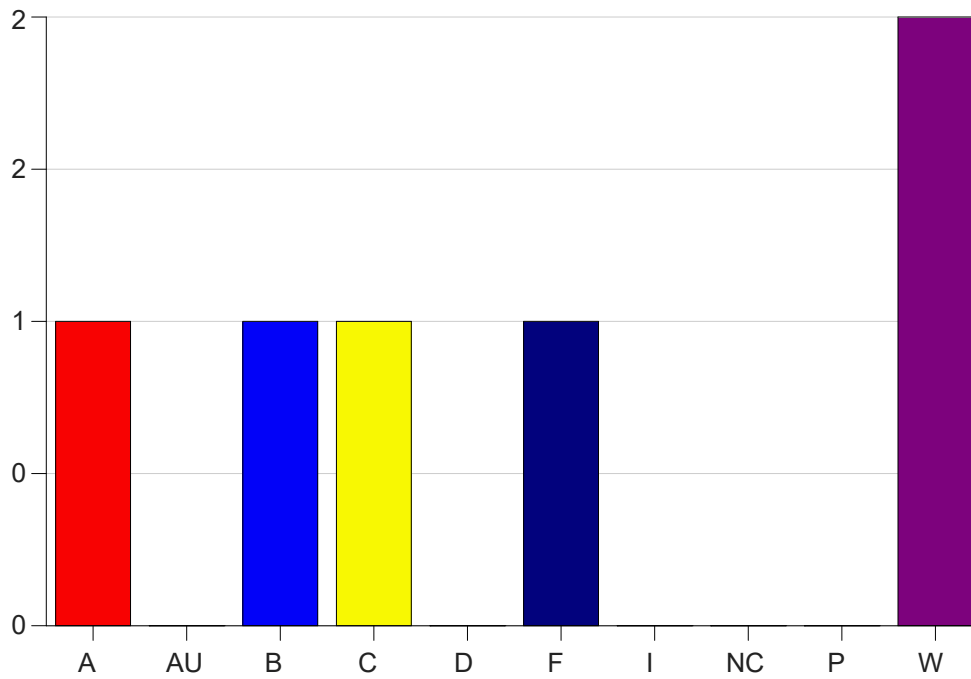

Louisiana State University Eunice

Grade Distribution by Course

2020 Summer Semester

Nov 6, 2020
11:43:15 PM

Course Work Course Number: CJ 1107

Course Work Count - All		A	AU	B	C	D	F	I	NC	P	W	Total
25	Ardoin,B	1	0	1	1	0	1	0	0	0	2	6
Total		1	0	1	1	0	1	0	0	0	2	6