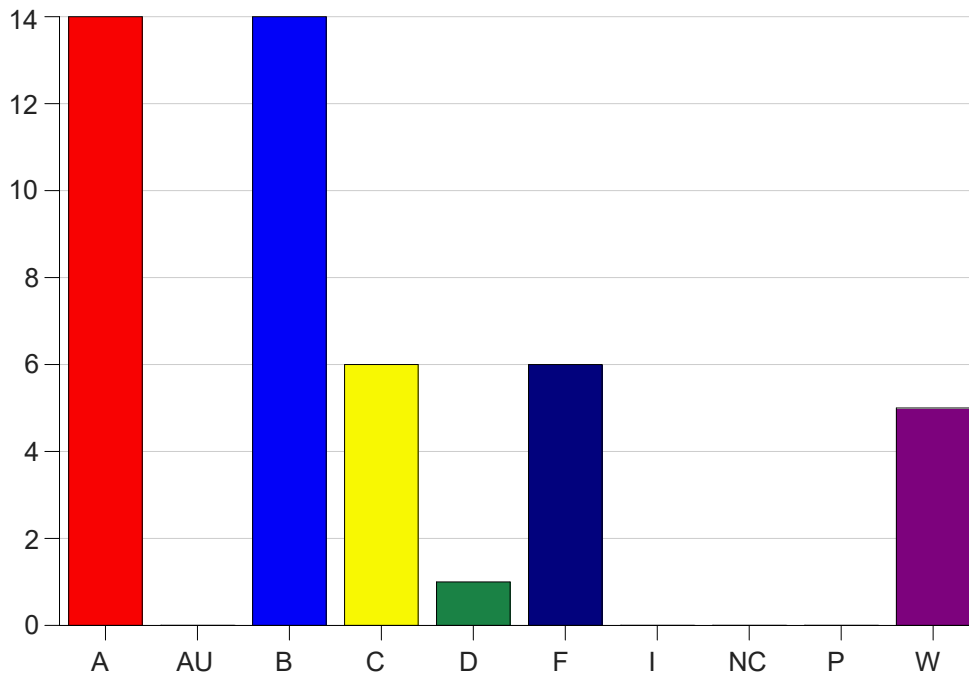

Louisiana State University Eunice

Grade Distribution by Course

2020 Summer Semester

Nov 6, 2020
11:43:15 PM

Course Work Course Number: ENGL1001

Course Work Count - All		A	AU	B	C	D	F	I	NC	P	W	Total
25	Fedor, H	10	0	7	1	1	0	0	0	0	1	20
26	Cavell, M	3	0	7	5	0	3	0	0	0	2	20
L1	Alleman, M	1	0	0	0	0	3	0	0	0	2	6
Total		14	0	14	6	1	6	0	0	0	5	46