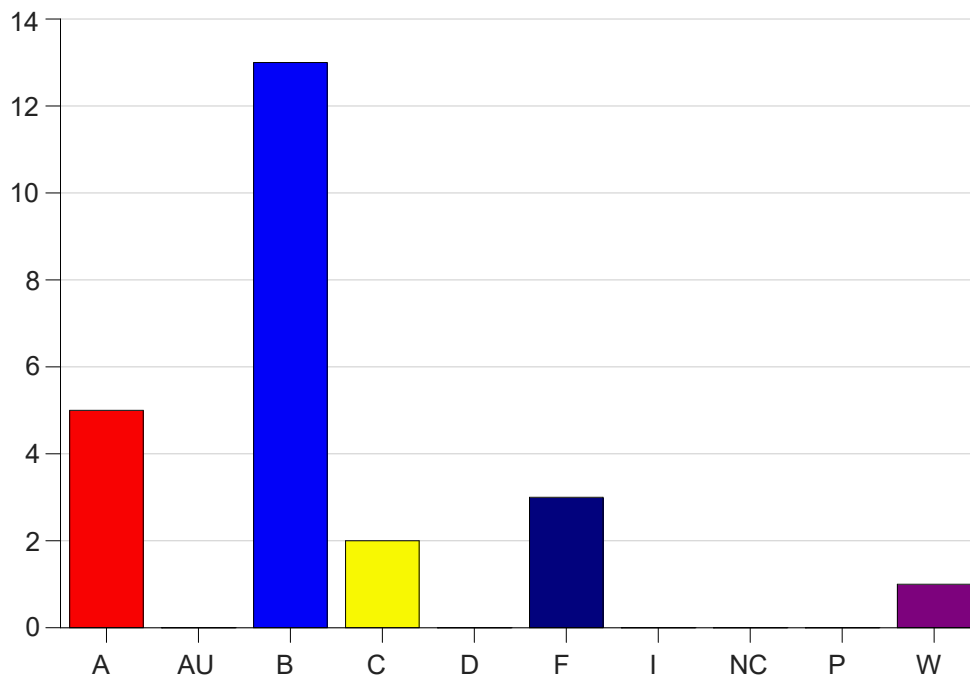

Louisiana State University Eunice

Grade Distribution by Course

2020 Summer Semester

Nov 6, 2020
11:43:15 PM

Course Work Course Number: CMST1061

Course Work Count - All		A	AU	B	C	D	F	I	NC	P	W	Total
25	Stevens,B	5	0	13	2	0	3	0	0	0	1	24
Total		5	0	13	2	0	3	0	0	0	1	24