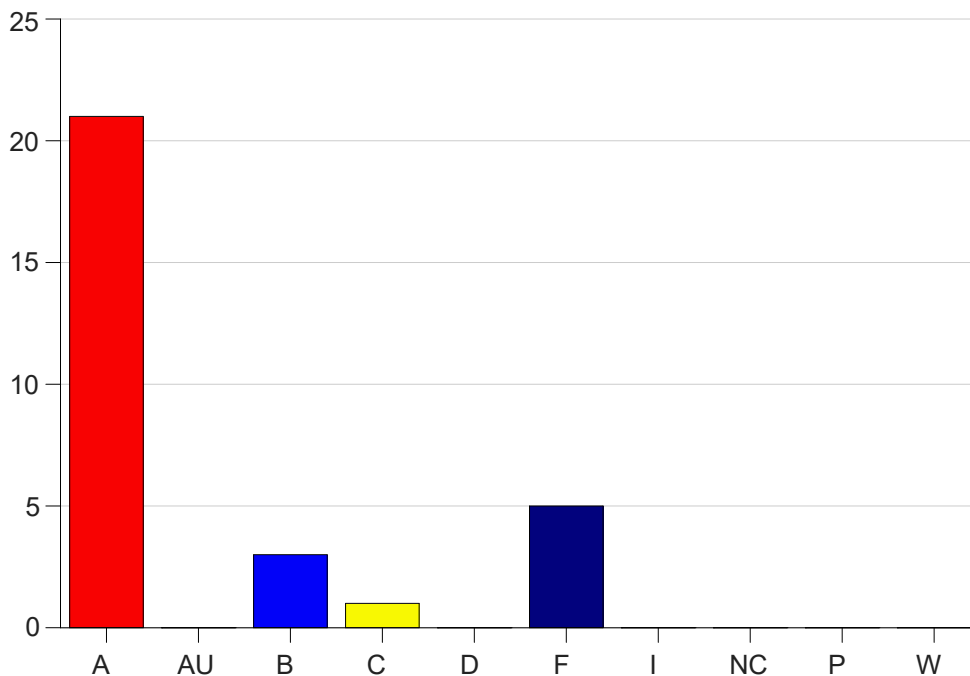

Louisiana State University Eunice

Grade Distribution by Course

2020 Summer Semester

Nov 6, 2020
11:43:15 PM

Course Work Course Number: SOCL2001

Course Work Count - All		A	AU	B	C	D	F	I	NC	P	W	Total
25	Robinson,J	21	0	3	1	0	5	0	0	0	0	30
Total		21	0	3	1	0	5	0	0	0	0	30