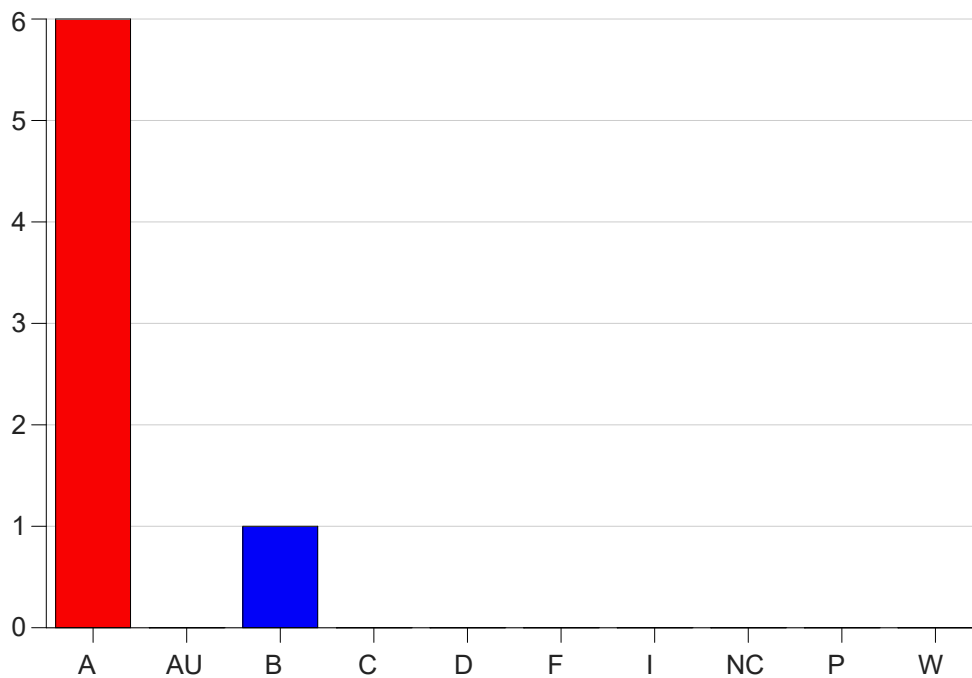

Louisiana State University Eunice

Grade Distribution by Course

2020 Summer Semester

Nov 6, 2020
11:43:15 PM

Course Work Course Number: DMS 2025

Course Work Count - All		A	AU	B	C	D	F	I	NC	P	W	Total
91	Leger,K	6	0	1	0	0	0	0	0	0	0	7
Total		6	0	1	0	0	0	0	0	0	0	7