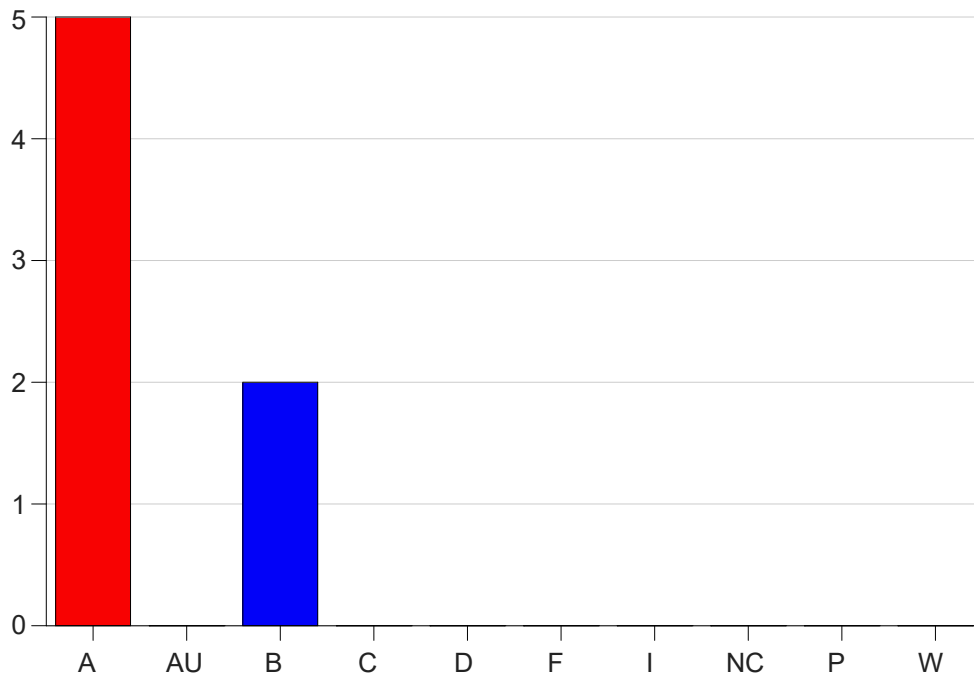

Louisiana State University Eunice

Grade Distribution by Course

2020 Summer Semester

Nov 6, 2020
11:43:15 PM

Course Work Course Number: ALLH2625

Course Work Count - All		A	AU	B	C	D	F	I	NC	P	W	Total
25	Massy,J	5	0	2	0	0	0	0	0	0	0	7
Total		5	0	2	0	0	0	0	0	0	0	7