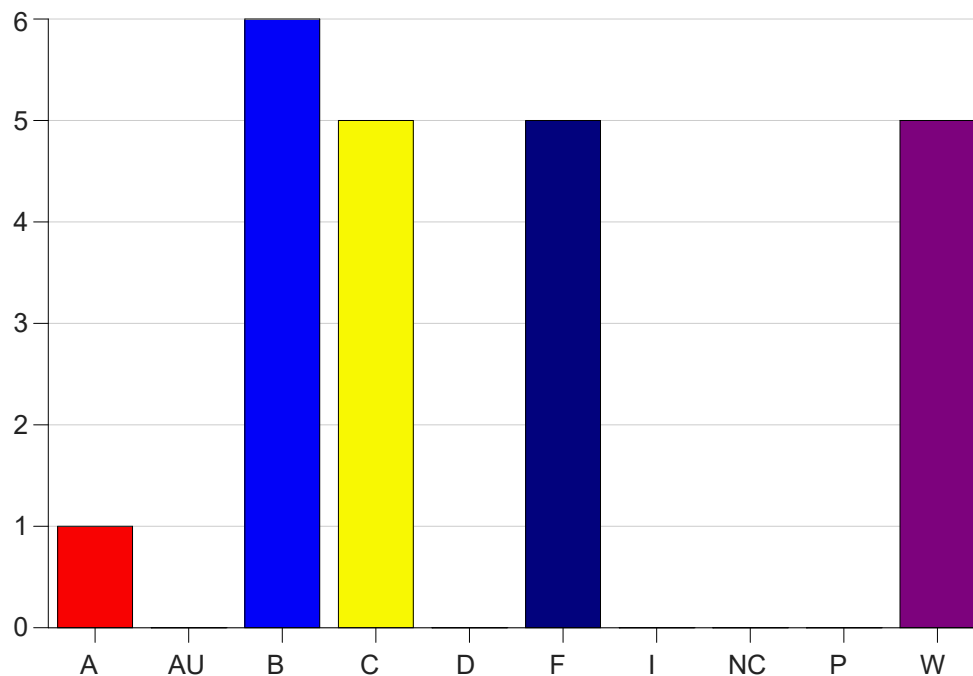

Louisiana State University Eunice

Grade Distribution by Course

2020 Summer Semester

Nov 6, 2020
11:43:15 PM

Course Work Course Number: MATH0021

Course Work Count - All		A	AU	B	C	D	F	I	NC	P	W	Total
25	Semones, G	1	0	6	5	0	5	0	0	0	5	22
Total		1	0	6	5	0	5	0	0	0	5	22