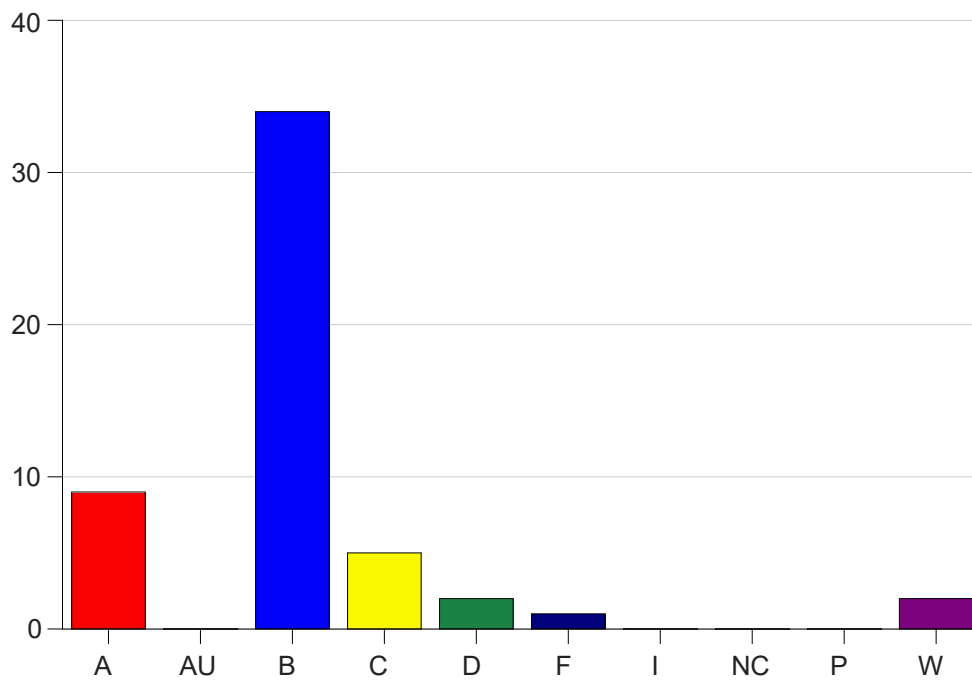

Louisiana State University Eunice

Grade Distribution by Course

2020 Summer Semester

Nov 6, 2020
11:43:15 PM

Course Work Course Number: BIOL1012

Course Work Count - All		A	AU	B	C	D	F	I	NC	P	W	Total
25	Al-Dujaili	5	0	19	2	1	1	0	0	0	2	30
26	Al-Dujaili	4	0	15	3	1	0	0	0	0	0	23
Total		9	0	34	5	2	1	0	0	0	2	53