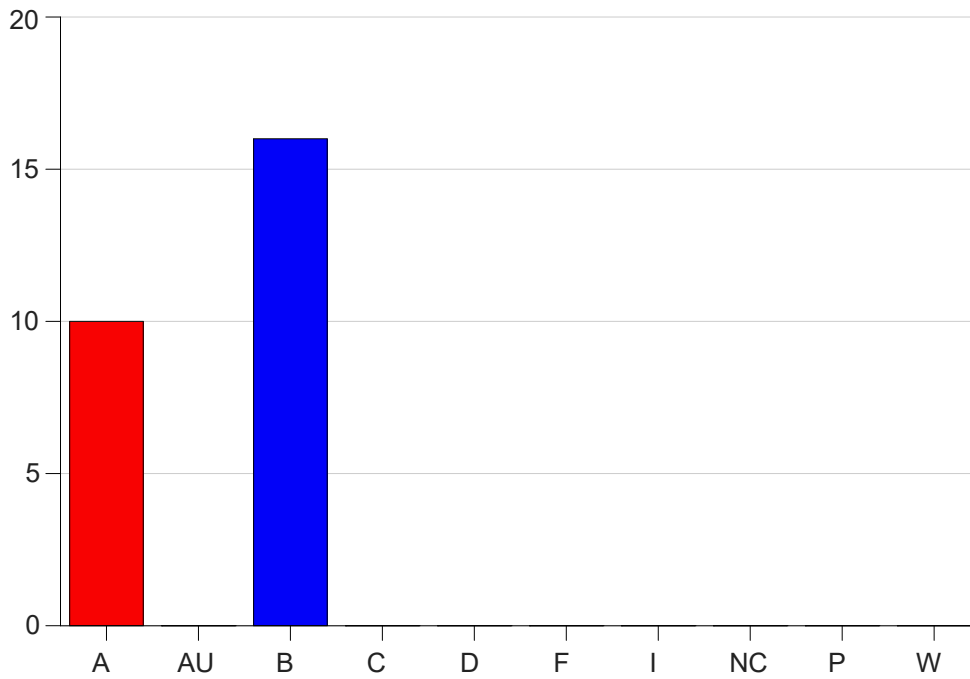

Louisiana State University Eunice

Grade Distribution by Course

2020 Summer Semester

Nov 6, 2020
11:43:15 PM

Course Work Course Number: RADT1001

Course Work Count - All		A	AU	B	C	D	F	I	NC	P	W	Total
01	McLaughlin	10	0	16	0	0	0	0	0	0	0	26
Total		10	0	16	0	0	0	0	0	0	0	26