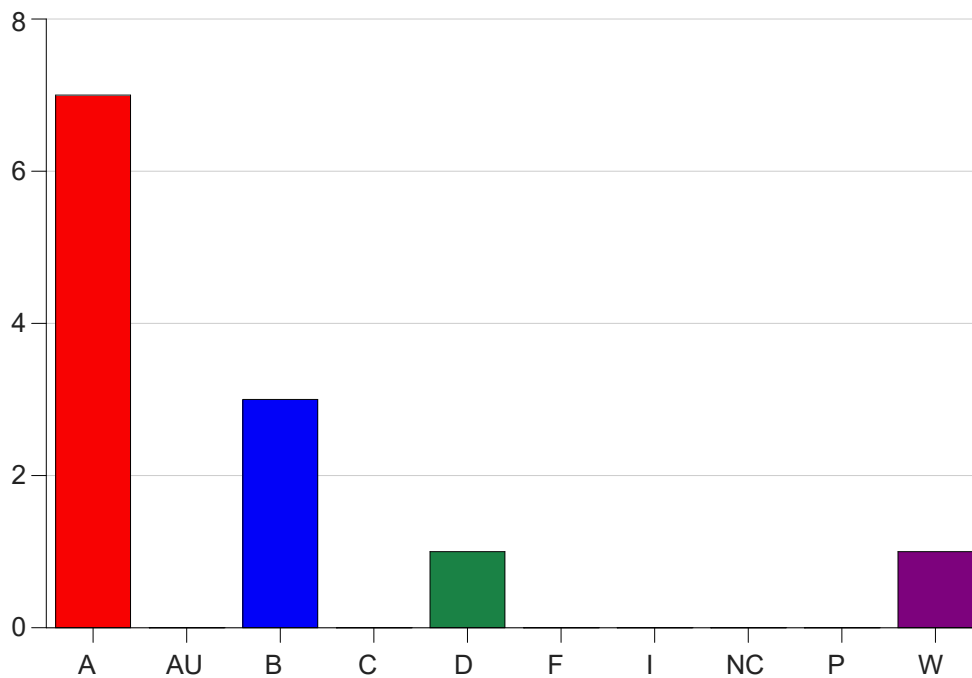

Louisiana State University Eunice

Grade Distribution by Course

2020 Summer Semester

Nov 6, 2020
11:43:15 PM

Course Work Course Number: ACCT2001

Course Work Count - All		A	AU	B	C	D	F	I	NC	P	W	Total
25	Holmes, W	7	0	3	0	1	0	0	0	0	1	12
Total		7	0	3	0	1	0	0	0	0	1	12