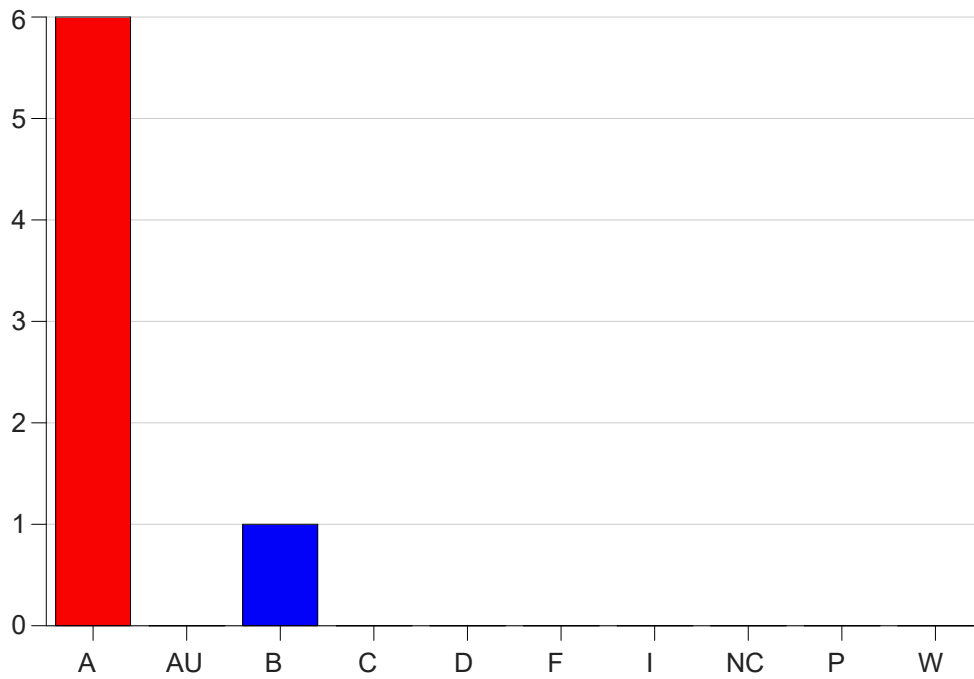

Louisiana State University Eunice

Grade Distribution by Course

2020 Summer Semester

Nov 6, 2020
11:43:15 PM

Course Work Course Number: DMS 2093

Course Work Count - All		A	AU	B	C	D	F	I	NC	P	W	Total
91	Leger,K	6	0	1	0	0	0	0	0	0	0	7
Total		6	0	1	0	0	0	0	0	0	0	7