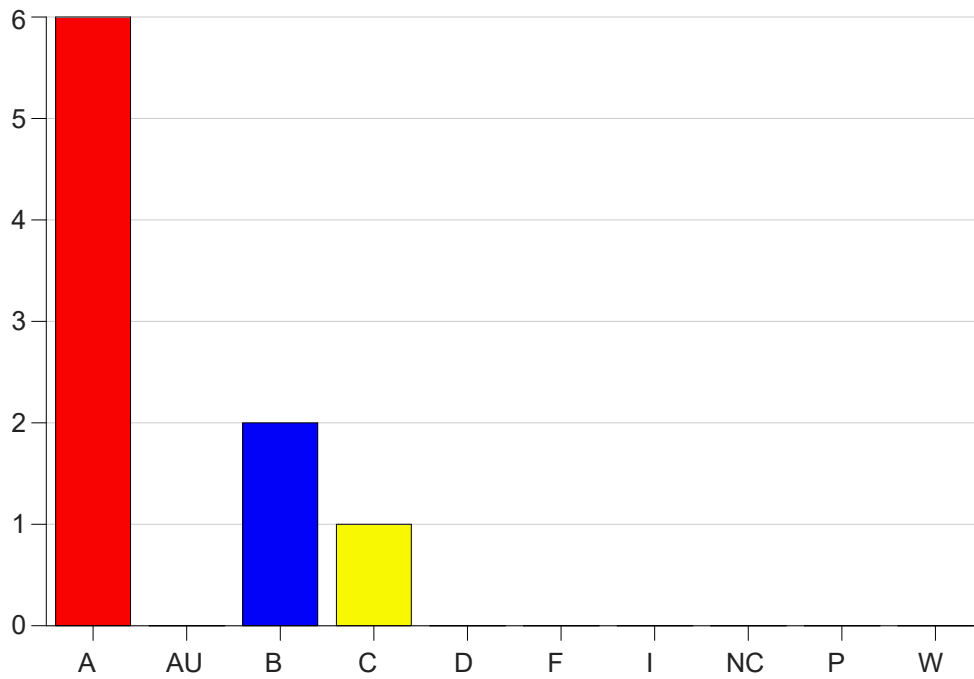

Louisiana State University Eunice

Grade Distribution by Course

2020 Summer Semester

Nov 6, 2020
11:43:15 PM

Course Work Course Number: BADM1001

Course Work Count - All		A	AU	B	C	D	F	I	NC	P	W	Total
25	Thibodeaux	6	0	2	1	0	0	0	0	0	0	9
Total		6	0	2	1	0	0	0	0	0	0	9