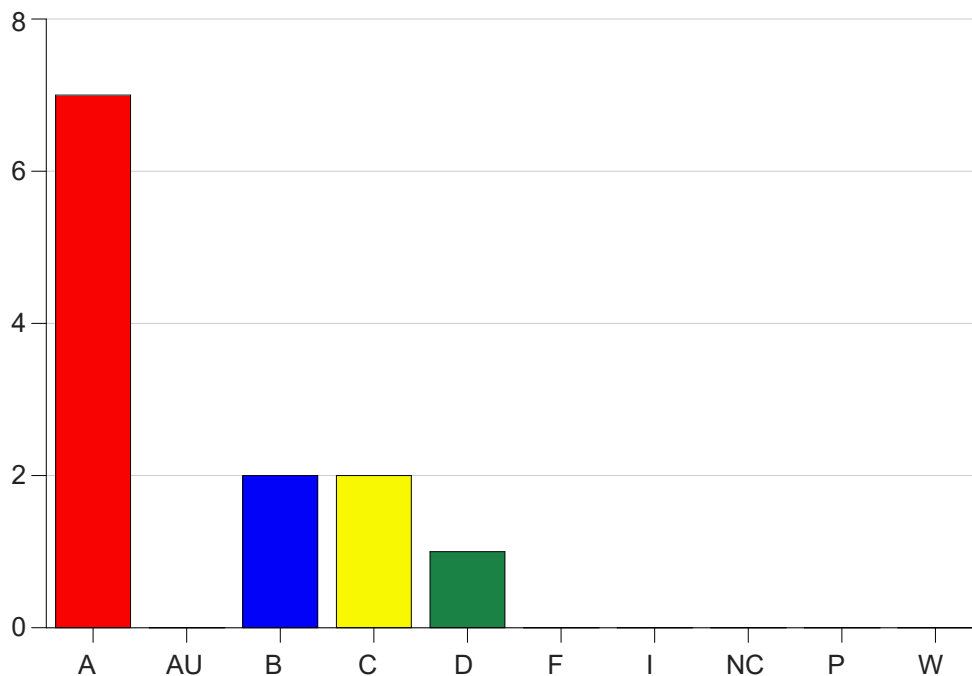

Louisiana State University Eunice

Grade Distribution by Course

2020 Summer Semester

Nov 6, 2020
11:43:15 PM

Course Work Course Number: UNIV0008

Course Work Count - All		A	AU	B	C	D	F	I	NC	P	W	Total
25	Gordon,T	7	0	2	2	1	0	0	0	0	0	12
Total		7	0	2	2	1	0	0	0	0	0	12