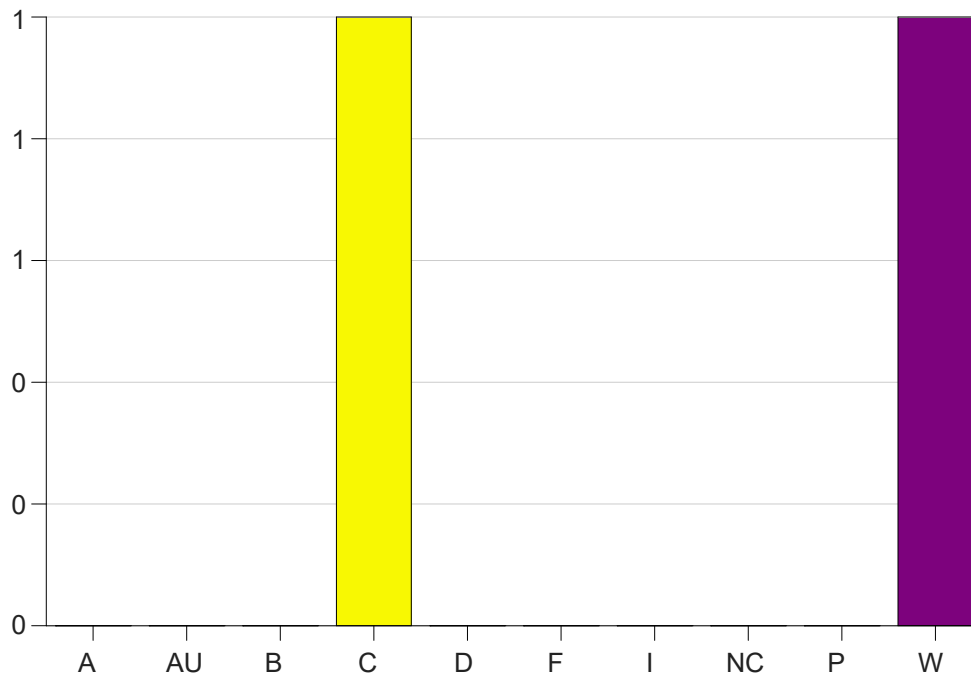

Louisiana State University Eunice

Grade Distribution by Course

2020 Summer Semester

Nov 6, 2020
11:43:15 PM

Course Work Course Number: BAS 1100

Course Work Count - All		A	AU	B	C	D	F	I	NC	P	W	Total
25	May,N	0	0	0	1	0	0	0	0	0	1	2
Total		0	0	0	1	0	0	0	0	0	1	2