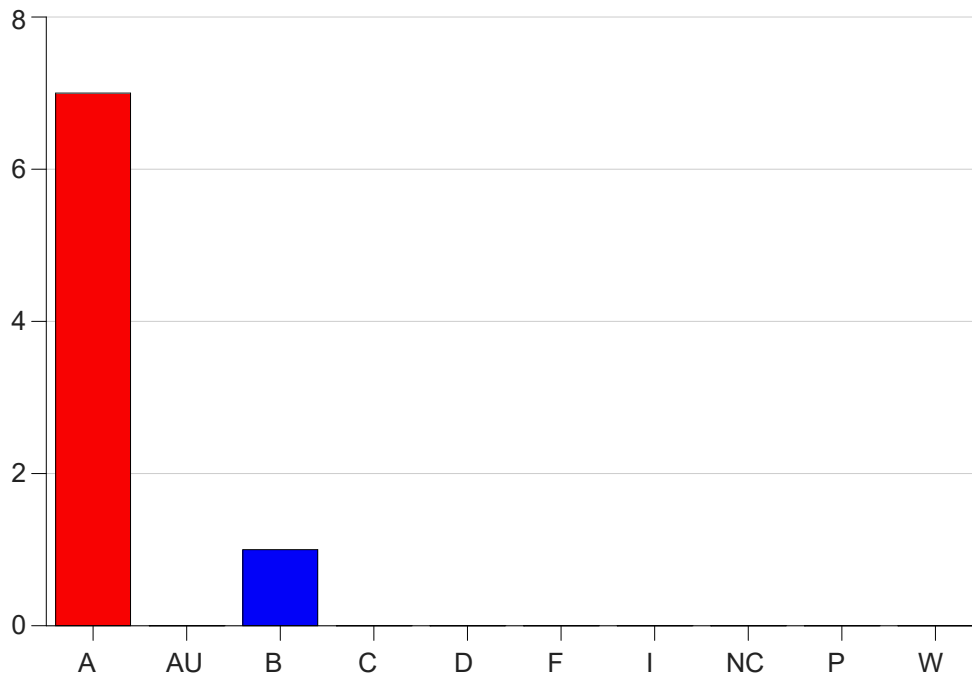

Louisiana State University Eunice

Grade Distribution by Course

2020 Summer Semester

Nov 6, 2020
11:43:15 PM

Course Work Course Number: RC 1001

Course Work Count - All		A	AU	B	C	D	F	I	NC	P	W	Total
25	Warner,K	7	0	1	0	0	0	0	0	0	0	8
Total		7	0	1	0	0	0	0	0	0	0	8