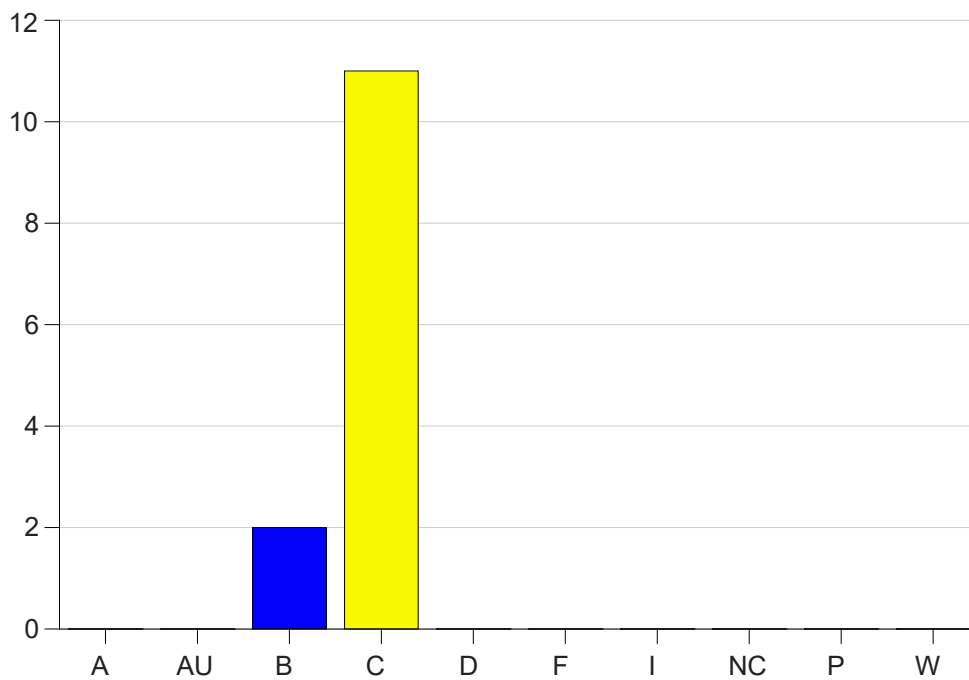

Louisiana State University Eunice

Grade Distribution by Course

2020 Summer Semester

Nov 6, 2020
11:43:15 PM

Course Work Course Number: RC 2020

Course Work Count - All		A	AU	B	C	D	F	I	NC	P	W	Total
91	Wyble,M	0	0	2	5	0	0	0	0	0	0	7
92	Asbury,D	0	0	0	6	0	0	0	0	0	0	6
Total		0	0	2	11	0	0	0	0	0	0	13