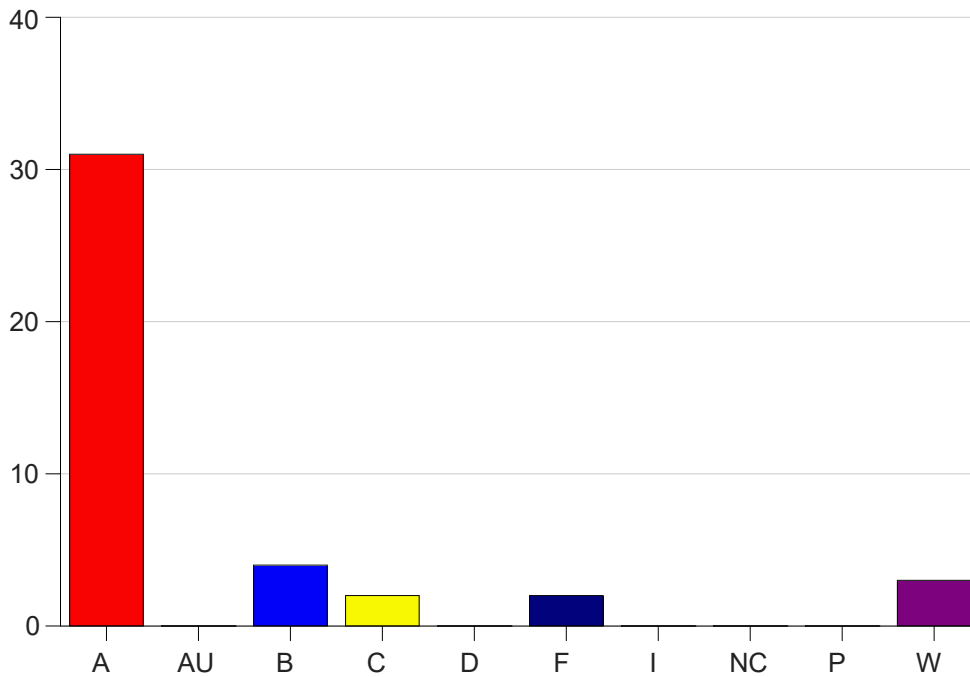

Louisiana State University Eunice

Grade Distribution by Course

2020 Summer Semester

Nov 6, 2020
11:43:15 PM

Course Work Course Number: HIST2055

Course Work Count - All		A	AU	B	C	D	F	I	NC	P	W	Total
25	Sellers,W	17	0	4	2	0	1	0	0	0	3	27
30	Sellers,W	14	0	0	0	0	1	0	0	0	0	15
Total		31	0	4	2	0	2	0	0	0	3	42