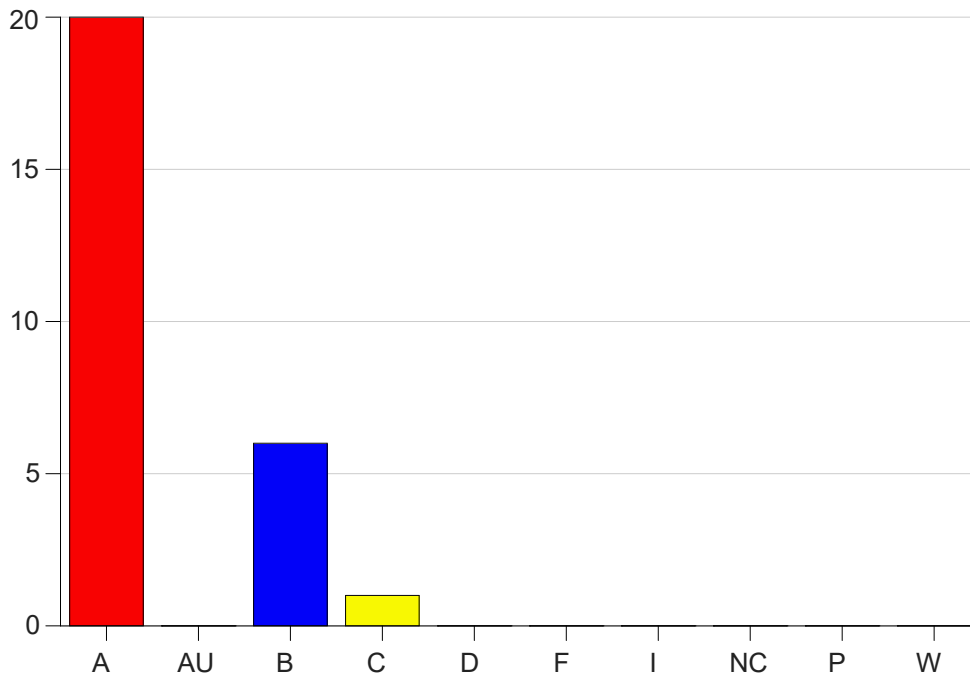

Louisiana State University Eunice

Grade Distribution by Course

2023 Fall Semester

Dec 20, 2023
1:01:56 PM

Course Work Course Number: NURS2532

Course Work Count - All		A	AU	B	C	D	F	I	NC	P	W	Total
25	LaFleur,L	20	0	6	1	0	0	0	0	0	0	27
Total		20	0	6	1	0	0	0	0	0	0	27