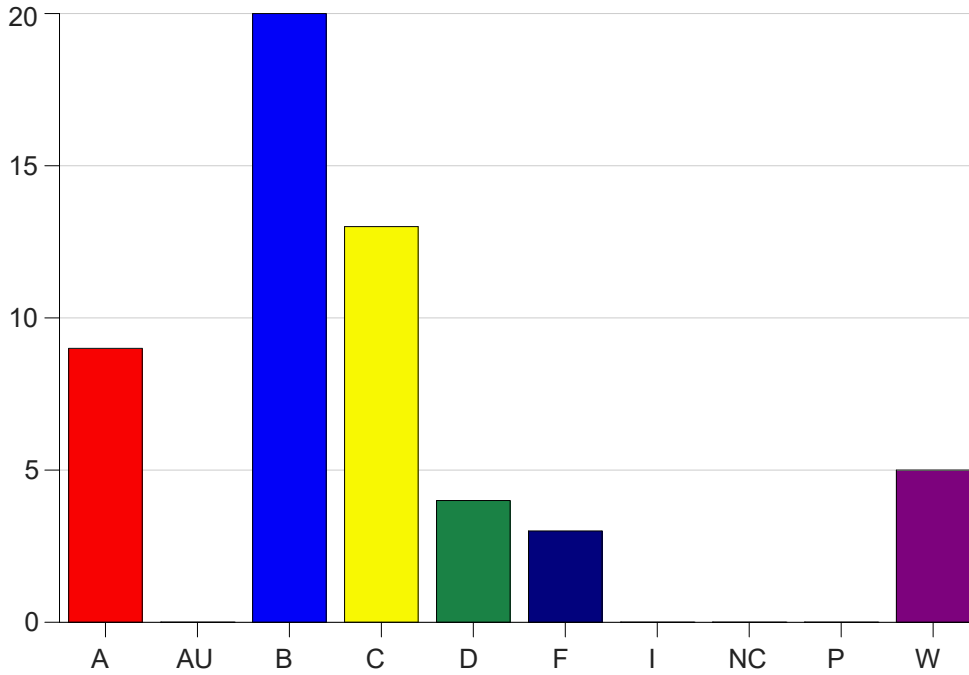

Louisiana State University Eunice

Grade Distribution by Course

2023 Fall Semester

Dec 20, 2023
1:01:56 PM

Course Work Course Number: ENVS1126

Course Work Count - All		A	AU	B	C	D	F	I	NC	P	W	Total
26	Jariel,D	1	0	11	11	1	2	0	0	0	1	27
27	FontenotJe	8	0	9	2	3	1	0	0	0	4	27
Total		9	0	20	13	4	3	0	0	0	5	54