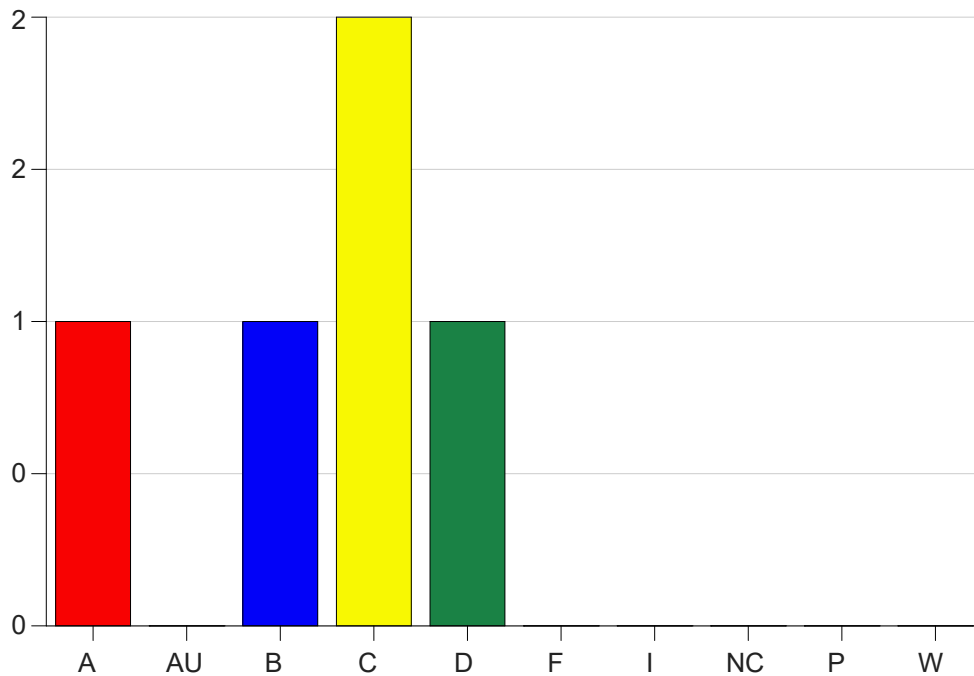

Louisiana State University Eunice

Grade Distribution by Course

2023 Fall Semester

Dec 20, 2023
1:01:56 PM

Course Work Course Number: FIN 2030

Course Work Count - All		A	AU	B	C	D	F	I	NC	P	W	Total
25	Duet, B	1	0	1	2	1	0	0	0	0	0	5
Total		1	0	1	2	1	0	0	0	0	0	5