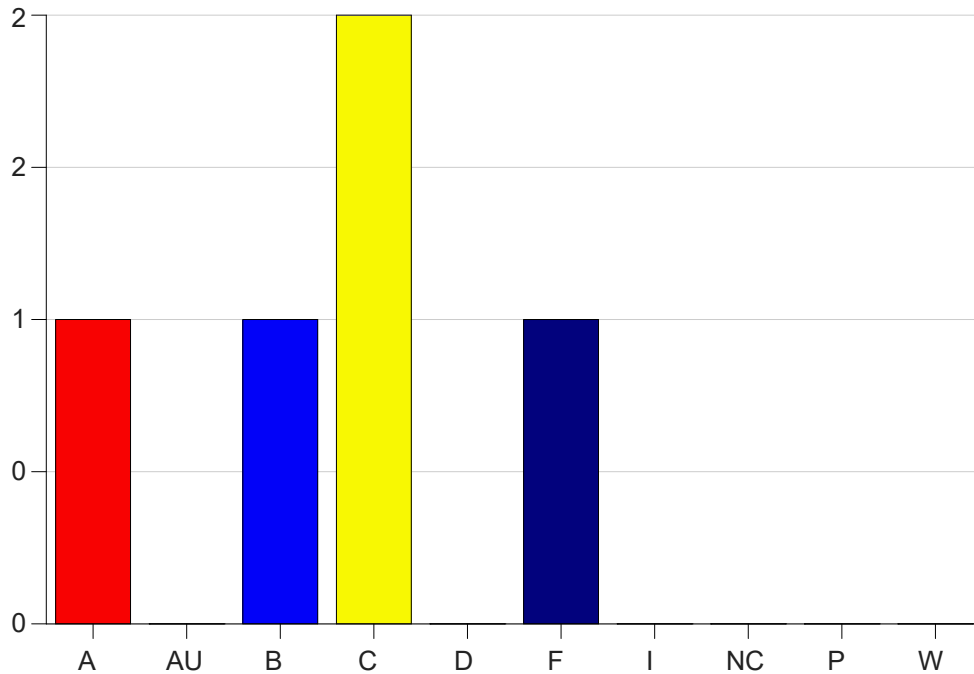

Louisiana State University Eunice

Grade Distribution by Course

2023 Fall Semester

Dec 20, 2023
1:01:56 PM

Course Work Course Number: CSC 2320

Course Work Count - All		A	AU	B	C	D	F	I	NC	P	W	Total
25	Burkes, C	1	0	1	2	0	1	0	0	0	0	5
Total		1	0	1	2	0	1	0	0	0	0	5