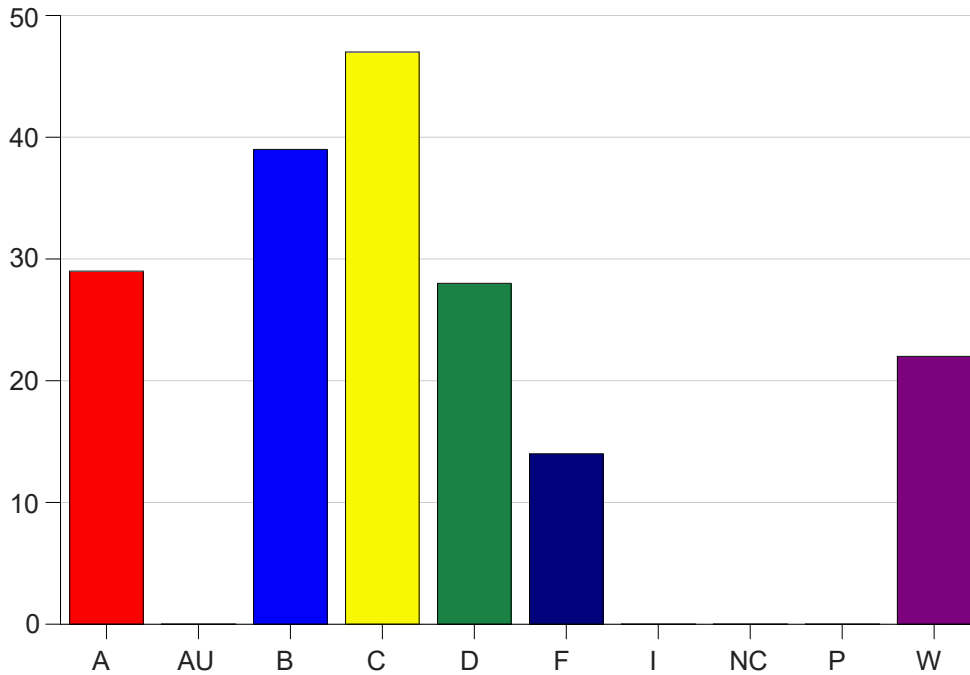

Louisiana State University Eunice

Grade Distribution by Course

2023 Fall Semester

Dec 20, 2023
1:01:56 PM

Course Work Course Number: MATH1425

Course Work Count - All		A	AU	B	C	D	F	I	NC	P	W	Total
01	Vidrine, E	8	0	8	11	7	3	0	0	0	1	38
02	Dunlap,A	7	0	7	6	5	0	0	0	0	3	28
03	Henry, H	3	0	8	10	9	2	0	0	0	7	39
25	Bryant,R	6	0	9	12	3	3	0	0	0	7	40
L6	Bryant,R	5	0	7	8	4	6	0	0	0	4	34
Total		29	0	39	47	28	14	0	0	0	22	179