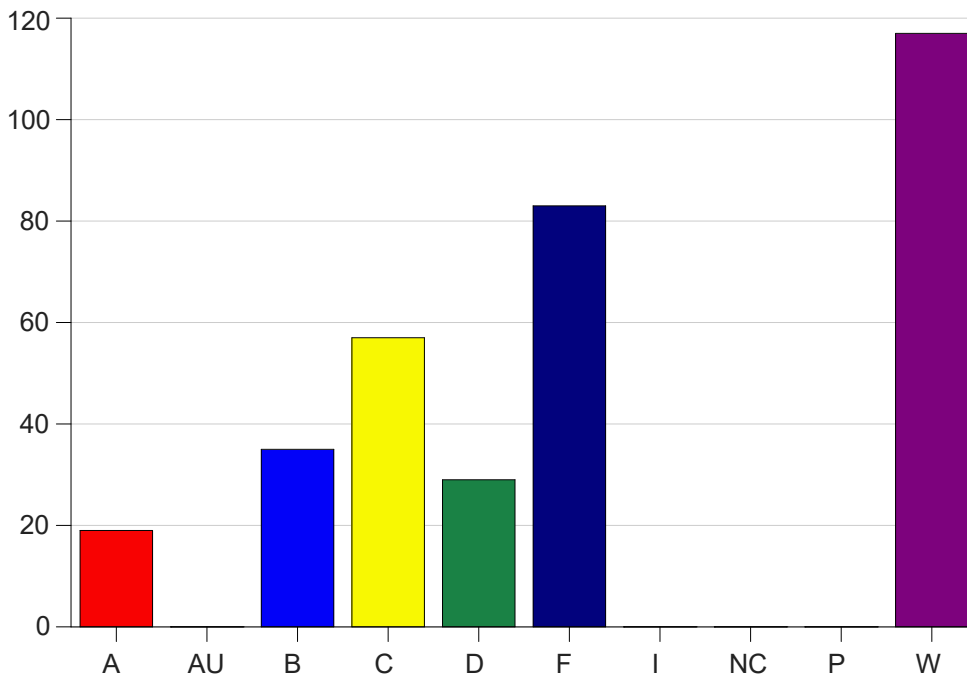

Louisiana State University Eunice

Grade Distribution by Course

2023 Fall Semester

Dec 20, 2023
1:01:56 PM

Course Work Course Number: MATH0016T

Course Work Count - All		A	AU	B	C	D	F	I	NC	P	W	Total
20	AndrepontT	3	0	3	1	1	6	0	0	0	17	31
21	AndrepontT	0	0	0	2	2	16	0	0	0	13	33
S1	Fowler,P	2	0	2	0	4	8	0	0	0	8	24
T1	Orgain,A	0	0	0	3	0	1	0	0	0	12	16
T2	Orgain,A	1	0	4	6	3	1	0	0	0	6	21
T3	Orgain,A	0	0	1	2	2	2	0	0	0	13	20
TA	Vidrine, J	1	0	6	4	3	9	0	0	0	8	31
TB	Vidrine, J	2	0	2	9	2	7	0	0	0	11	33
TC	Parrino,G	3	0	6	5	2	10	0	0	0	8	34
TD	Vidrine, J	4	0	4	11	1	4	0	0	0	2	26
TE	Dunlap,A	1	0	0	3	4	5	0	0	0	3	16
TF	Vidrine, J	1	0	7	6	0	8	0	0	0	11	33
TG	Vidrine, J	1	0	0	5	5	6	0	0	0	5	22
Total		19	0	35	57	29	83	0	0	0	117	340