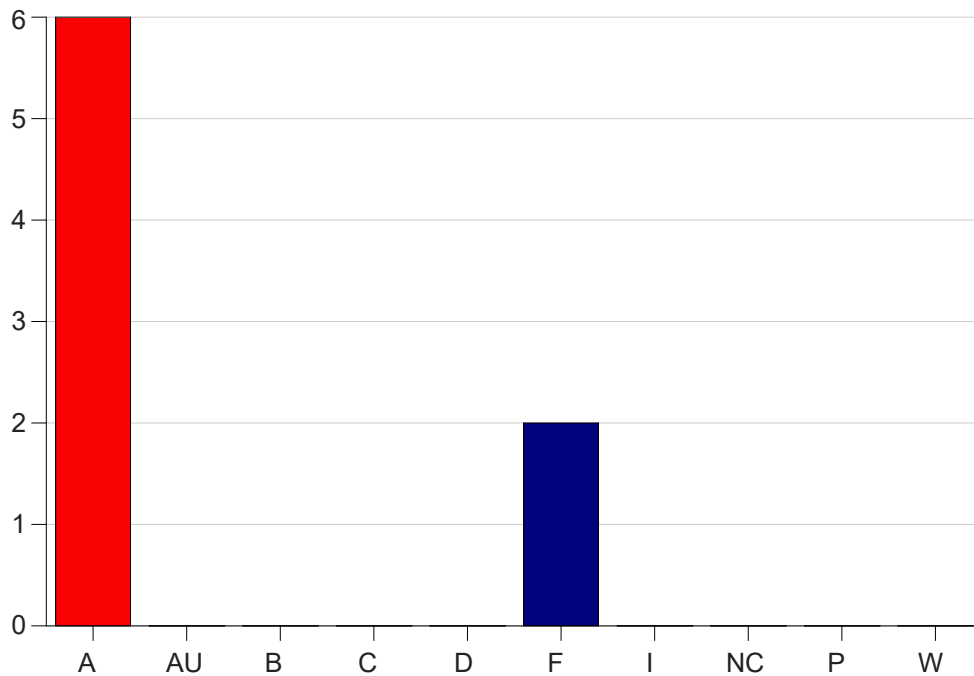

Louisiana State University Eunice

Grade Distribution by Course

2023 Fall Semester

Dec 20, 2023
1:01:56 PM

Course Work Course Number: CJ 2132

Course Work Count - All		A	AU	B	C	D	F	I	NC	P	W	Total
L1	Spencer,W	6	0	0	0	0	2	0	0	0	0	8
Total		6	0	0	0	0	2	0	0	0	0	8