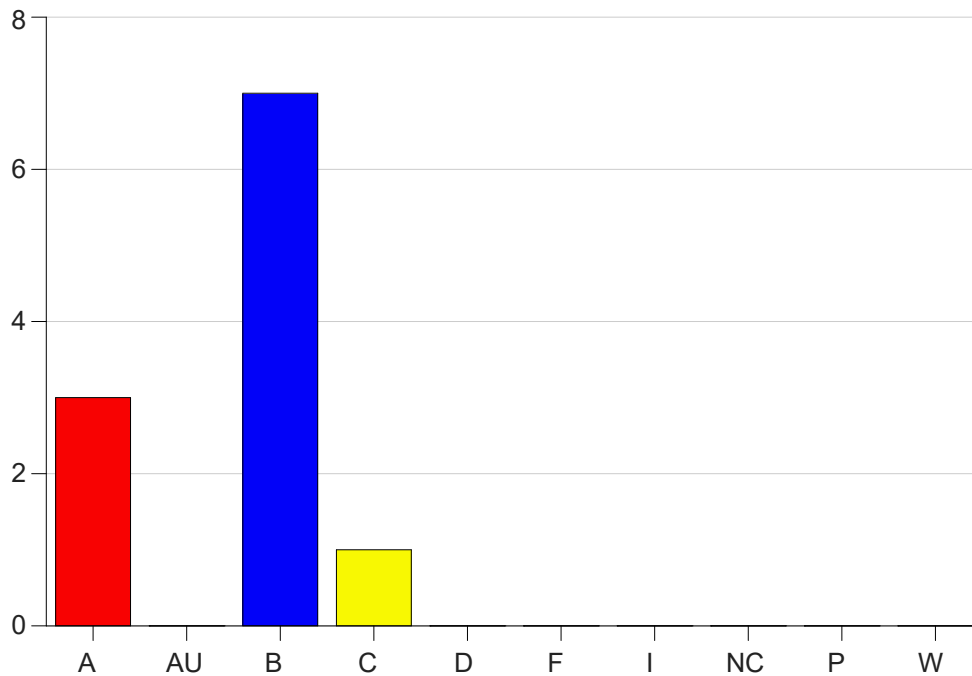

Louisiana State University Eunice

Grade Distribution by Course

2023 Fall Semester

Dec 20, 2023
1:01:56 PM

Course Work Course Number: BIOL1209

Course Work Count - All		A	AU	B	C	D	F	I	NC	P	W	Total
90	Cordes,J	3	0	7	1	0	0	0	0	0	0	11
Total		3	0	7	1	0	0	0	0	0	0	11