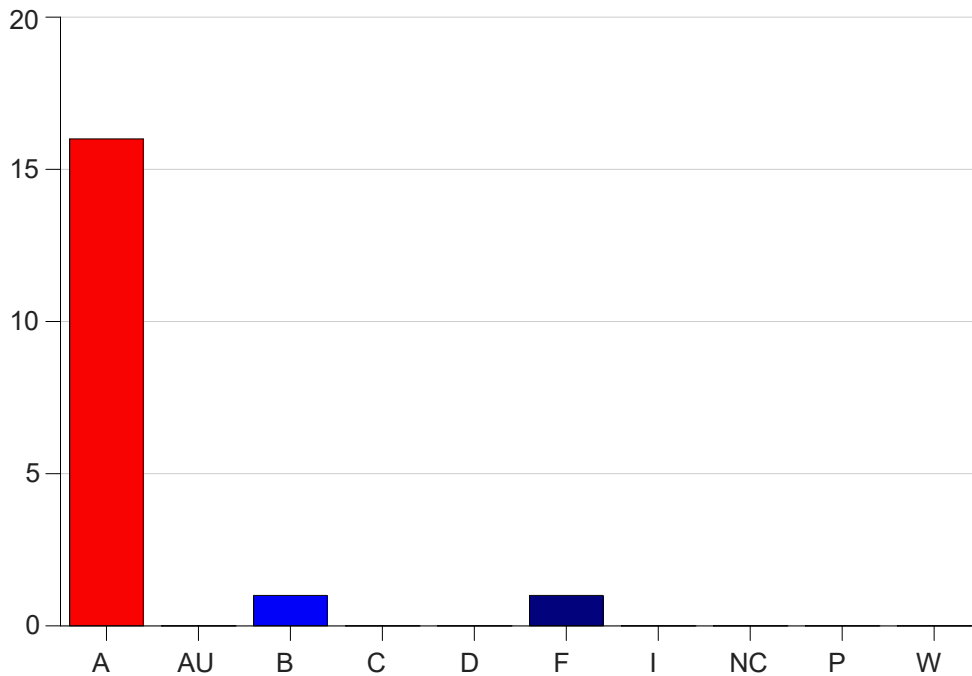

Louisiana State University Eunice

Grade Distribution by Course

2023 Fall Semester

Dec 20, 2023
1:01:56 PM

Course Work Course Number: MGMT2999

Course Work Count - All		A	AU	B	C	D	F	I	NC	P	W	Total
25	May,N	16	0	1	0	0	1	0	0	0	0	18
Total		16	0	1	0	0	1	0	0	0	0	18