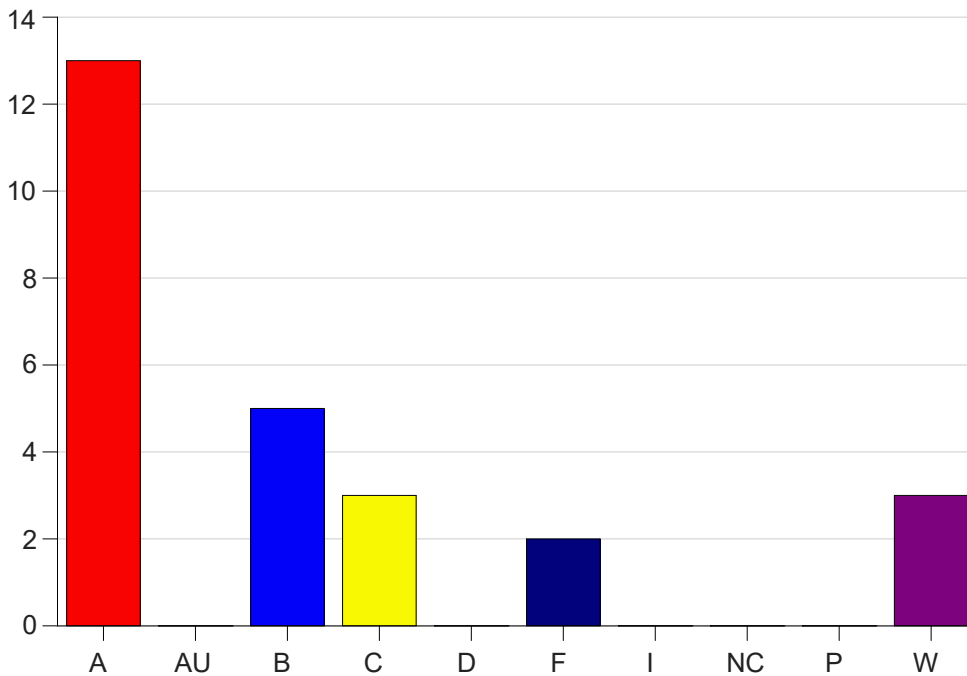

Louisiana State University Eunice

Grade Distribution by Course

2023 Fall Semester

Dec 20, 2023
1:01:56 PM

Course Work Course Number: CJ 2133

Course Work Count - All		A	AU	B	C	D	F	I	NC	P	W	Total
L6	Herko, J	13	0	5	3	0	2	0	0	0	3	26
Total		13	0	5	3	0	2	0	0	0	3	26