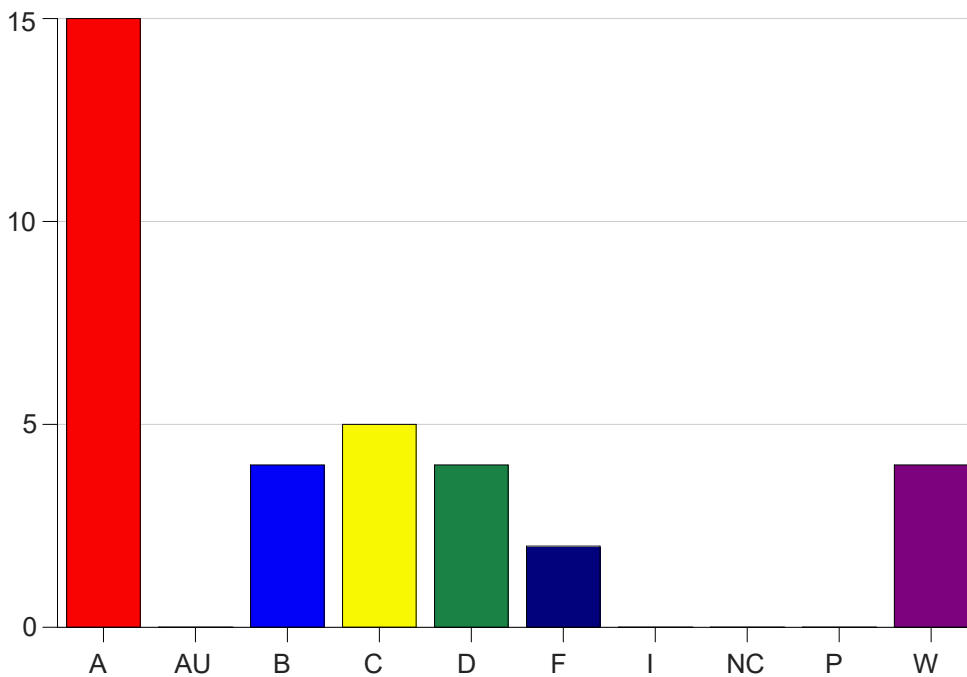

Louisiana State University Eunice

Grade Distribution by Course

2023 Fall Semester

Dec 20, 2023
1:01:56 PM

Course Work Course Number: SOCL2501

Course Work Count - All		A	AU	B	C	D	F	I	NC	P	W	Total
01	Robinson,J	4	0	1	3	2	0	0	0	0	1	11
C6	KahaneK, K	11	0	3	2	2	2	0	0	0	3	23
Total		15	0	4	5	4	2	0	0	0	4	34