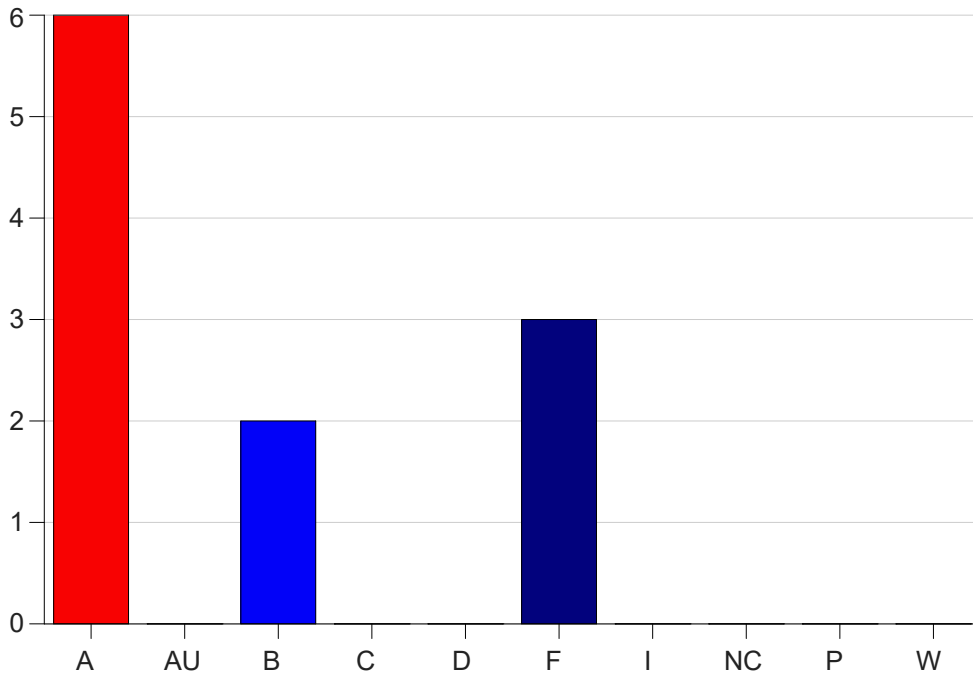

Louisiana State University Eunice

Grade Distribution by Course

2023 Fall Semester

Dec 20, 2023
1:01:56 PM

Course Work Course Number: FSCI1101

Course Work Count - All		A	AU	B	C	D	F	I	NC	P	W	Total
L6	Hally,R	6	0	2	0	0	3	0	0	0	0	11
Total		6	0	2	0	0	3	0	0	0	0	11