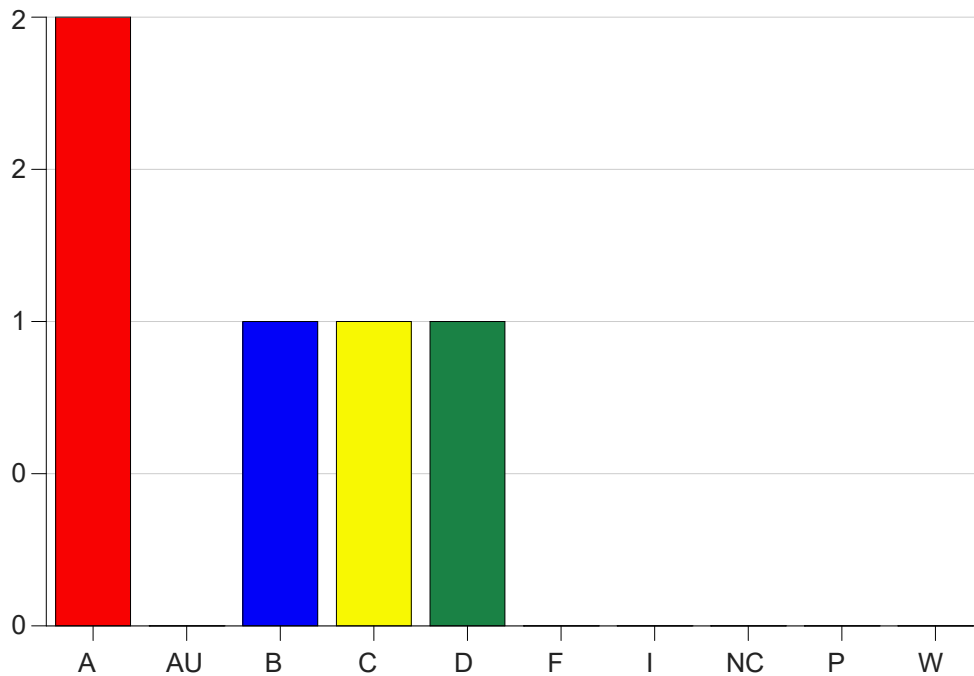

Louisiana State University Eunice

Grade Distribution by Course

2023 Fall Semester

Dec 20, 2023
1:01:56 PM

Course Work Course Number: MGMT2260

Course Work Count - All		A	AU	B	C	D	F	I	NC	P	W	Total
25	Hedge, R.	2	0	1	1	1	0	0	0	0	0	5
Total		2	0	1	1	1	0	0	0	0	0	5