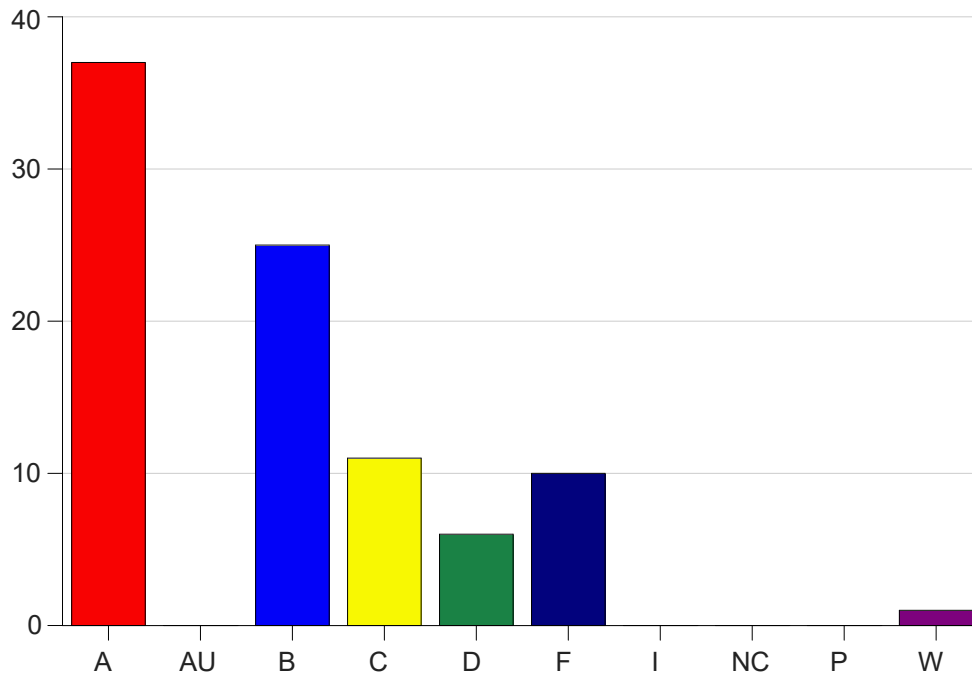

Louisiana State University Eunice

Grade Distribution by Course

2023 Fall Semester

Dec 20, 2023
1:01:56 PM

Course Work Course Number: ALLH1800

Course Work Count - All		A	AU	B	C	D	F	I	NC	P	W	Total
S1	Warner,K	11	0	10	3	1	6	0	0	0	1	32
S2	Warner,K	16	0	9	1	3	3	0	0	0	0	32
S3	Simoneau,M	10	0	6	7	2	1	0	0	0	0	26
Total		37	0	25	11	6	10	0	0	0	1	90