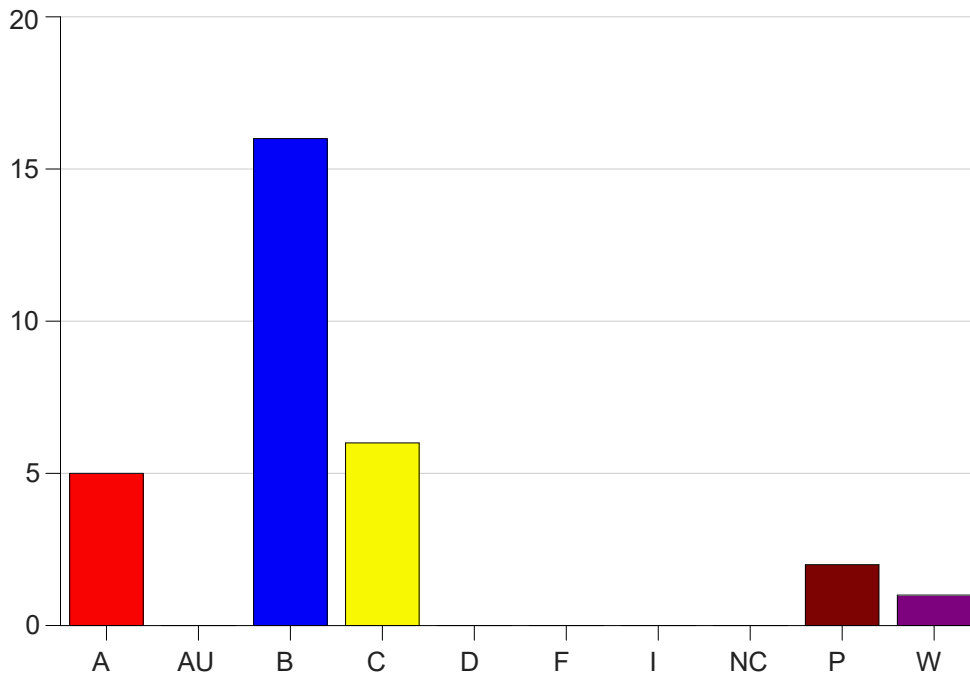

Louisiana State University Eunice

Grade Distribution by Course

2023 Fall Semester

Dec 20, 2023
1:01:56 PM

Course Work Course Number: RADT1021

Course Work Count - All		A	AU	B	C	D	F	I	NC	P	W	Total
01	Williams,G	1	0	4	3	0	0	0	0	2	0	10
02	Green,A	2	0	6	2	0	0	0	0	0	1	11
03	Green,A	2	0	6	1	0	0	0	0	0	0	9
Total		5	0	16	6	0	0	0	0	2	1	30