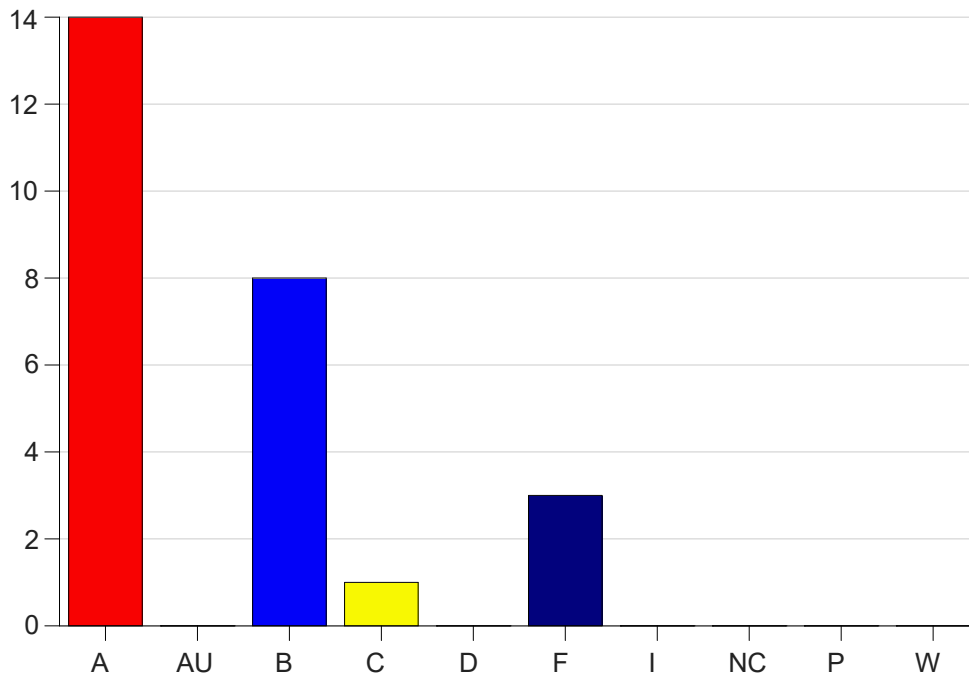

Louisiana State University Eunice

Grade Distribution by Course

2023 Fall Semester

Dec 20, 2023
1:01:56 PM

Course Work Course Number: POLS2051

Course Work Count - All		A	AU	B	C	D	F	I	NC	P	W	Total
25	Velchof,S	14	0	8	1	0	3	0	0	0	0	26
Total		14	0	8	1	0	3	0	0	0	0	26