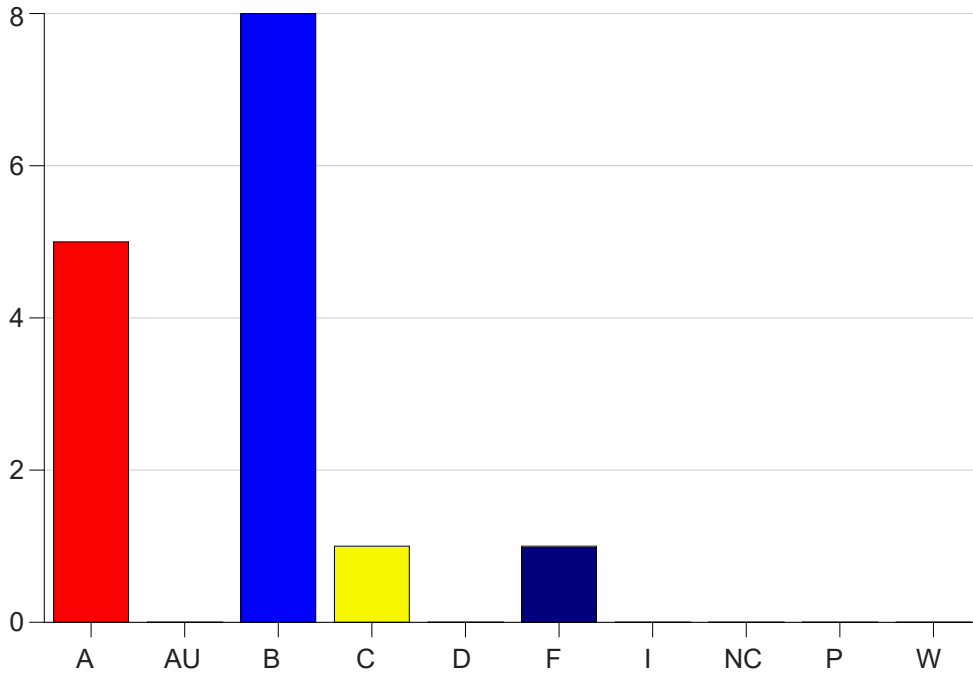

Louisiana State University Eunice

Grade Distribution by Course

2023 Fall Semester

Dec 20, 2023
1:01:56 PM

Course Work Course Number: EDCI1000

Course Work Count - All		A	AU	B	C	D	F	I	NC	P	W	Total
01	Gonzalez,L	2	0	2	0	0	0	0	0	0	0	4
03	Gonzalez,L	3	0	6	1	0	1	0	0	0	0	11
Total		5	0	8	1	0	1	0	0	0	0	15