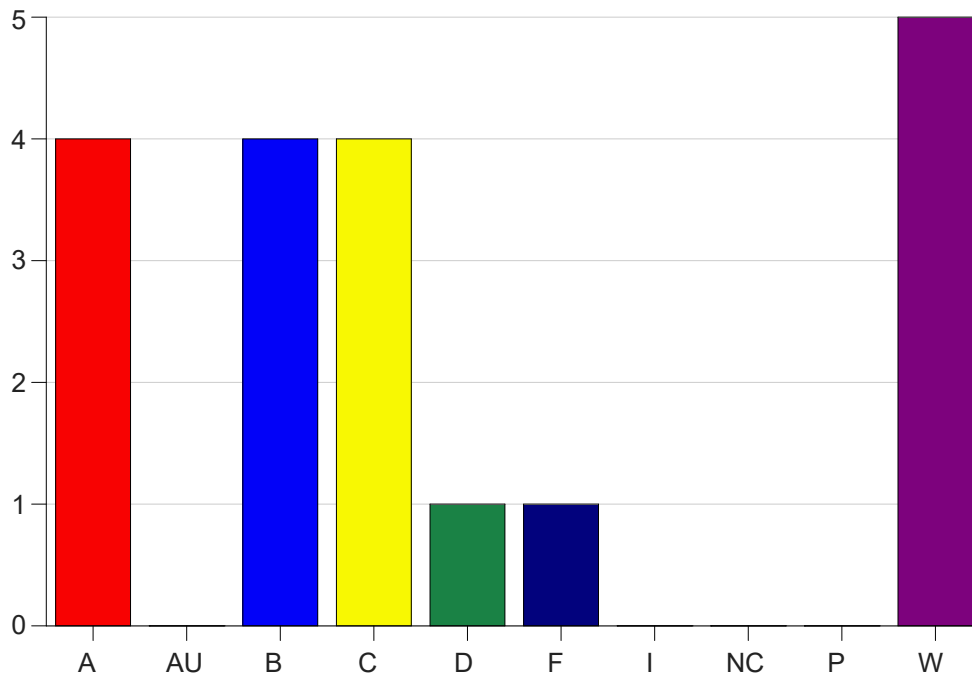

Louisiana State University Eunice

Grade Distribution by Course

2023 Fall Semester

Dec 20, 2023
1:01:56 PM

Course Work Course Number: MATH1550

Course Work Count - All		A	AU	B	C	D	F	I	NC	P	W	Total
01	Vidrine, E	4	0	4	4	1	1	0	0	0	5	19
Total		4	0	4	4	1	1	0	0	0	5	19