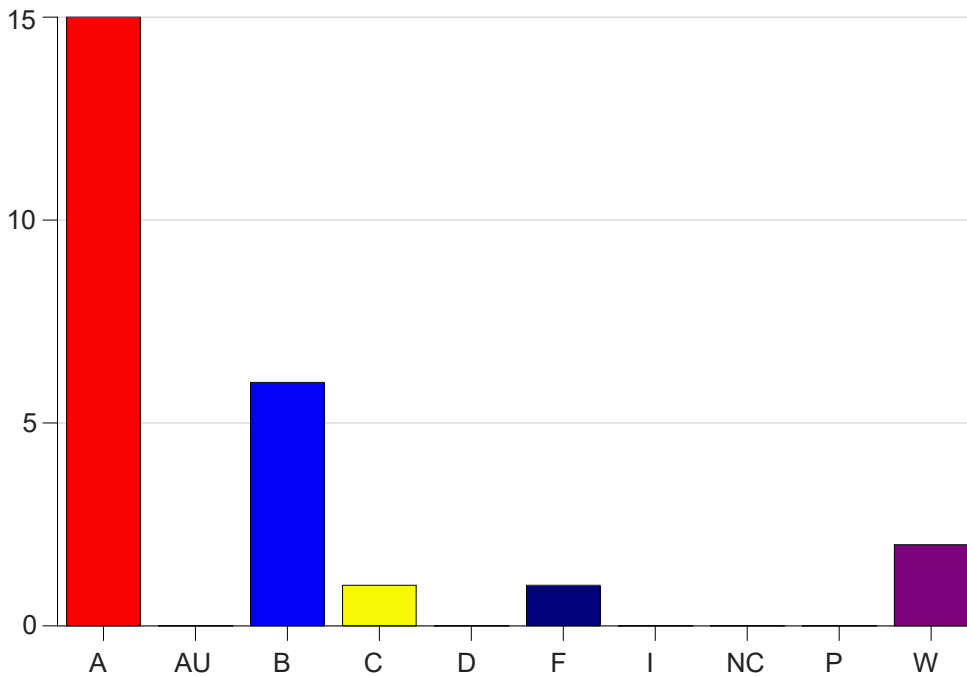

Louisiana State University Eunice

Grade Distribution by Course

2023 Fall Semester

Dec 20, 2023
1:01:56 PM

Course Work Course Number: SOCL2505

Course Work Count - All		A	AU	B	C	D	F	I	NC	P	W	Total
25	Robinson,J	15	0	6	1	0	1	0	0	0	2	25
Total		15	0	6	1	0	1	0	0	0	2	25