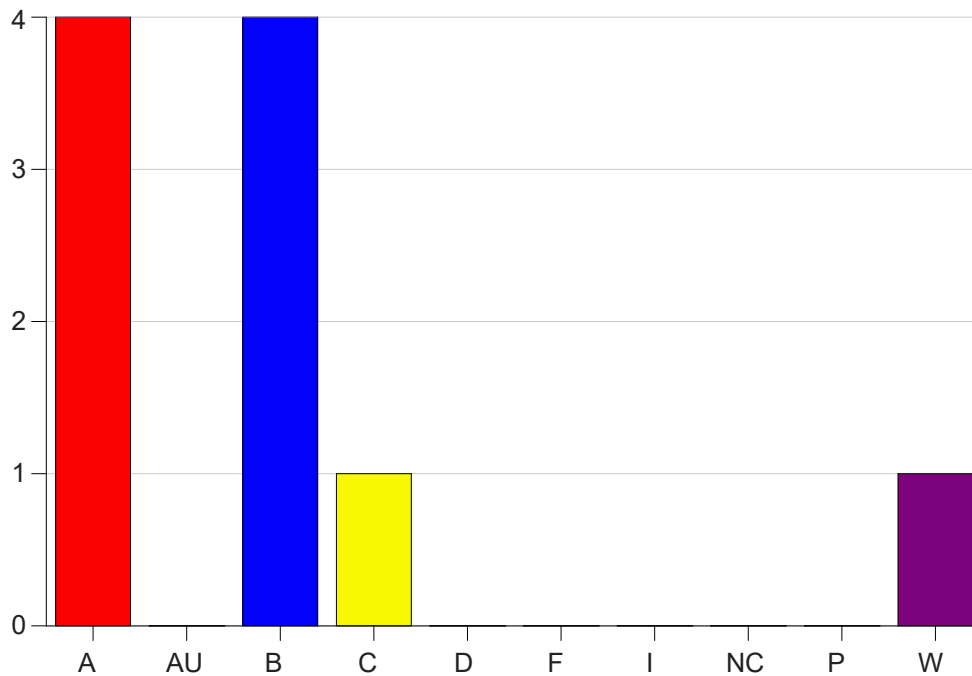

Louisiana State University Eunice

Grade Distribution by Course

2023 Fall Semester

Dec 20, 2023
1:01:56 PM

Course Work Course Number: FSCI2153

Course Work Count - All		A	AU	B	C	D	F	I	NC	P	W	Total
S1	Toranto,R	4	0	4	1	0	0	0	0	0	1	10
Total		4	0	4	1	0	0	0	0	0	1	10