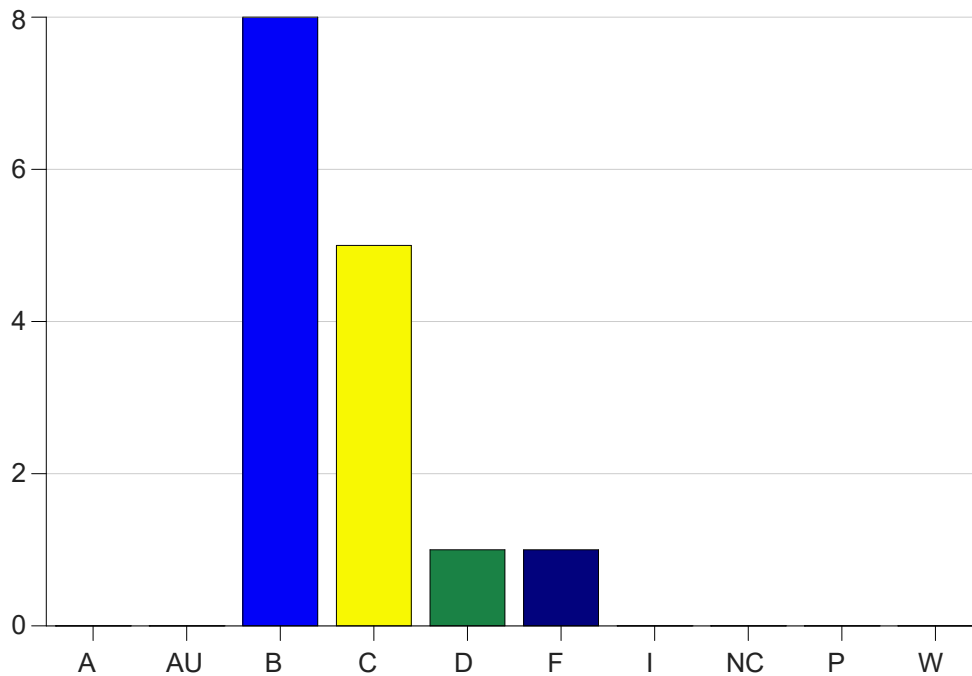

Louisiana State University Eunice

Grade Distribution by Course

2023 Fall Semester

Dec 20, 2023
1:01:56 PM

Course Work Course Number: EDCI2700

Course Work Count - All		A	AU	B	C	D	F	I	NC	P	W	Total
20	Gonzalez,L	0	0	8	5	1	1	0	0	0	0	15
Total		0	0	8	5	1	1	0	0	0	0	15