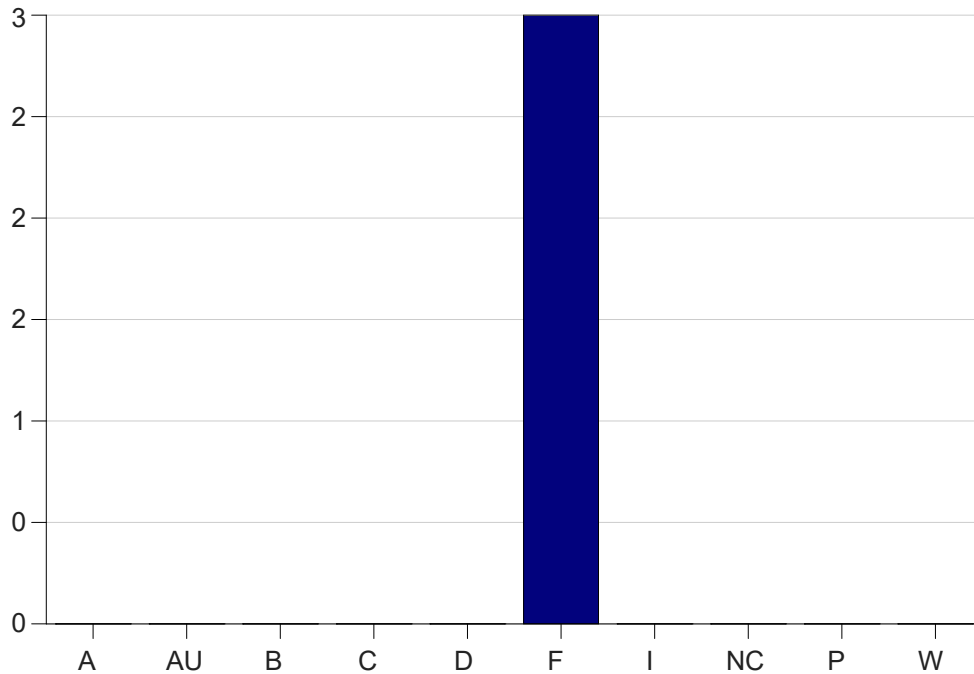

Louisiana State University Eunice

Grade Distribution by Course

2023 Fall Semester

Dec 20, 2023
1:01:56 PM

Course Work Course Number: FSCI1001

Course Work Count - All		A	AU	B	C	D	F	I	NC	P	W	Total
L1	Jones, D	0	0	0	0	0	3	0	0	0	0	3
Total		0	0	0	0	0	3	0	0	0	0	3