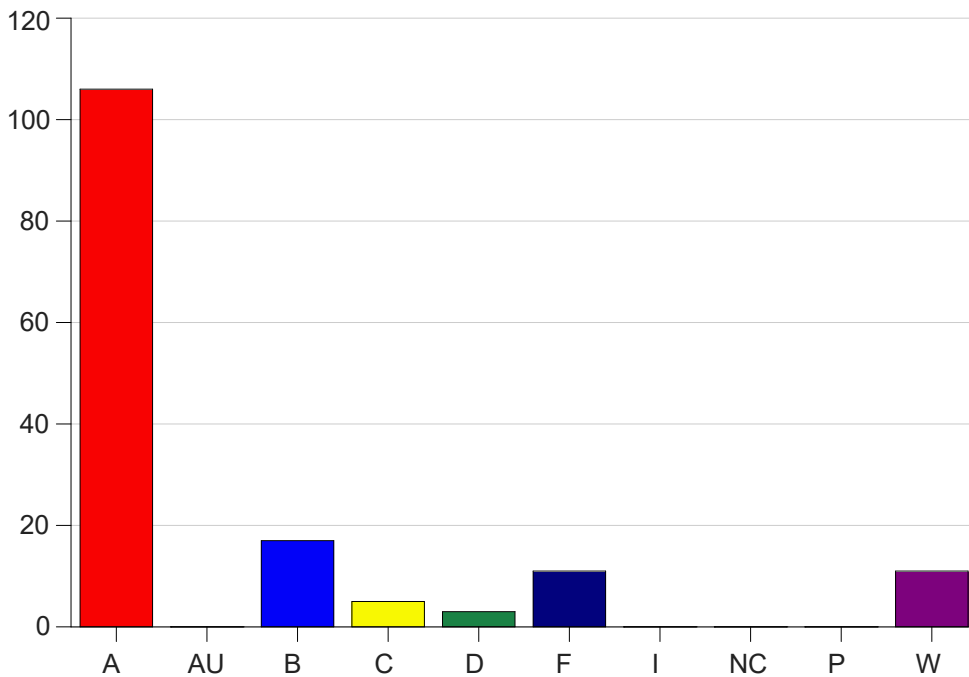

Louisiana State University Eunice

Grade Distribution by Course

2023 Fall Semester

Dec 20, 2023
1:01:56 PM

Course Work Course Number: SOCL2001

Course Work Count - All		A	AU	B	C	D	F	I	NC	P	W	Total
01	Robinson,J	12	0	4	1	0	4	0	0	0	3	24
02	Robinson,J	11	0	2	0	0	1	0	0	0	0	14
03	Robinson,J	14	0	1	0	0	1	0	0	0	1	17
04	Robinson,J	10	0	1	0	0	0	0	0	0	2	13
20	Kahanek, K	8	0	4	3	0	3	0	0	0	1	19
21	Robinson,J	30	0	1	0	1	1	0	0	0	1	34
L1	Kahanek, K	21	0	4	1	2	1	0	0	0	3	32
Total		106	0	17	5	3	11	0	0	0	11	153