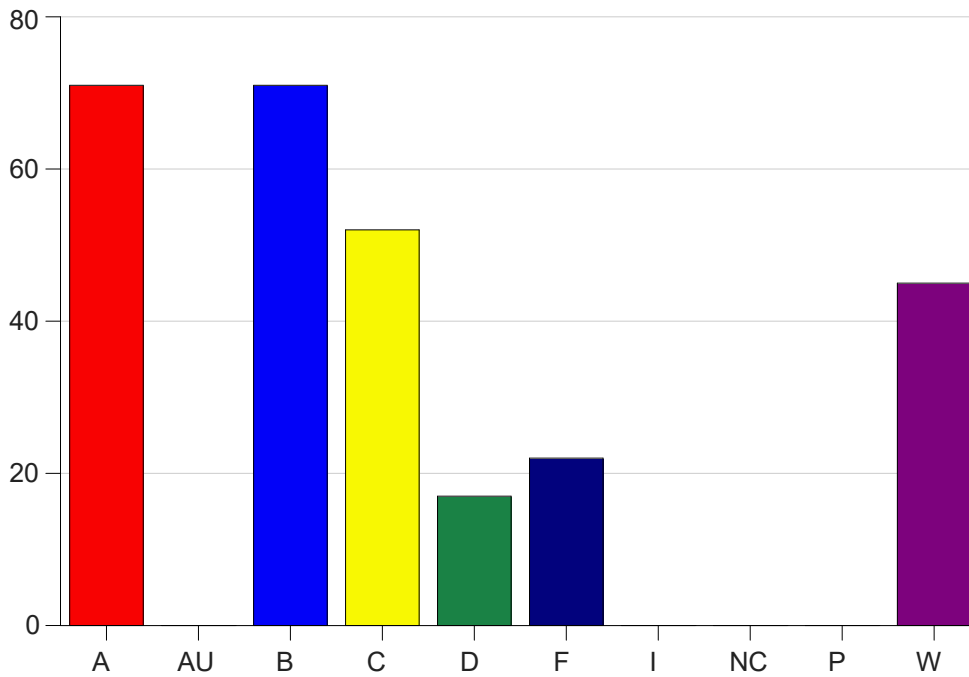

Louisiana State University Eunice

Grade Distribution by Course

2023 Fall Semester

Dec 20, 2023
1:01:56 PM

Course Work Course Number: BIOL1161

Course Work Count - All		A	AU	B	C	D	F	I	NC	P	W	Total
90	Cordes,J	5	0	9	6	1	3	0	0	0	7	31
91	RobichauxS	7	0	9	5	4	2	0	0	0	4	31
92	Marcel, A	7	0	14	6	1	2	0	0	0	2	32
93	Cordes,J	8	0	7	6	2	2	0	0	0	7	32
95	RobichauxS	13	0	8	3	2	1	0	0	0	5	32
96	RobichauxS	15	0	3	7	2	2	0	0	0	3	32
97	Cordes,J	7	0	4	7	3	6	0	0	0	5	32
98	Conner, S	4	0	4	4	0	3	0	0	0	9	24
99	Marcel, A	5	0	13	8	2	1	0	0	0	3	32
Total		71	0	71	52	17	22	0	0	0	45	278