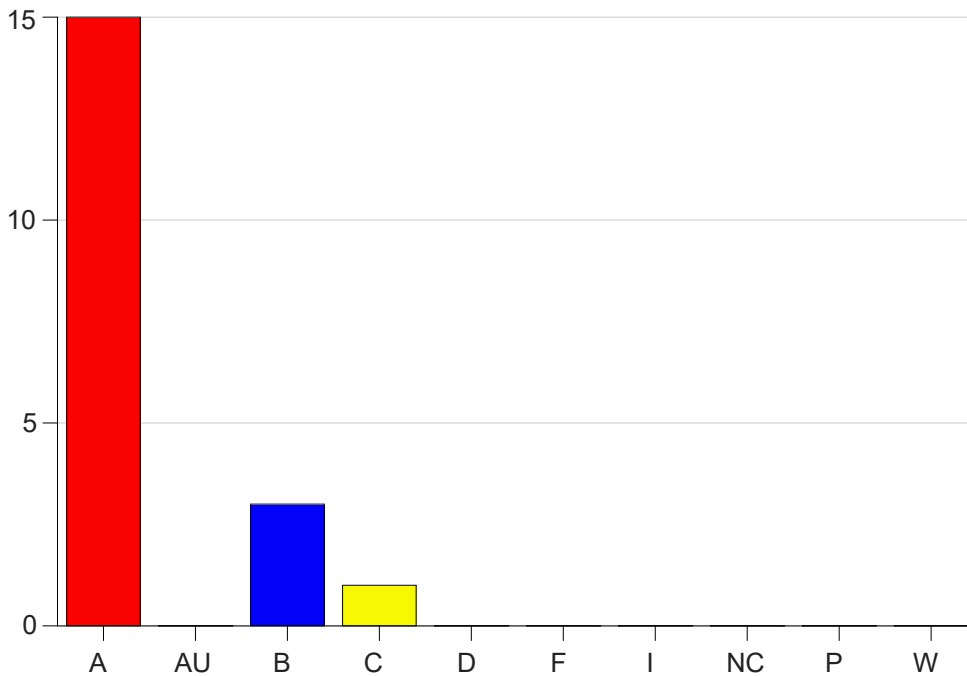

Louisiana State University Eunice

Grade Distribution by Course

2023 Fall Semester

Dec 20, 2023
1:01:56 PM

Course Work Course Number: ENGL2202

Course Work Count - All		A	AU	B	C	D	F	I	NC	P	W	Total
01	Jones, R	15	0	3	1	0	0	0	0	0	0	19
Total		15	0	3	1	0	0	0	0	0	0	19