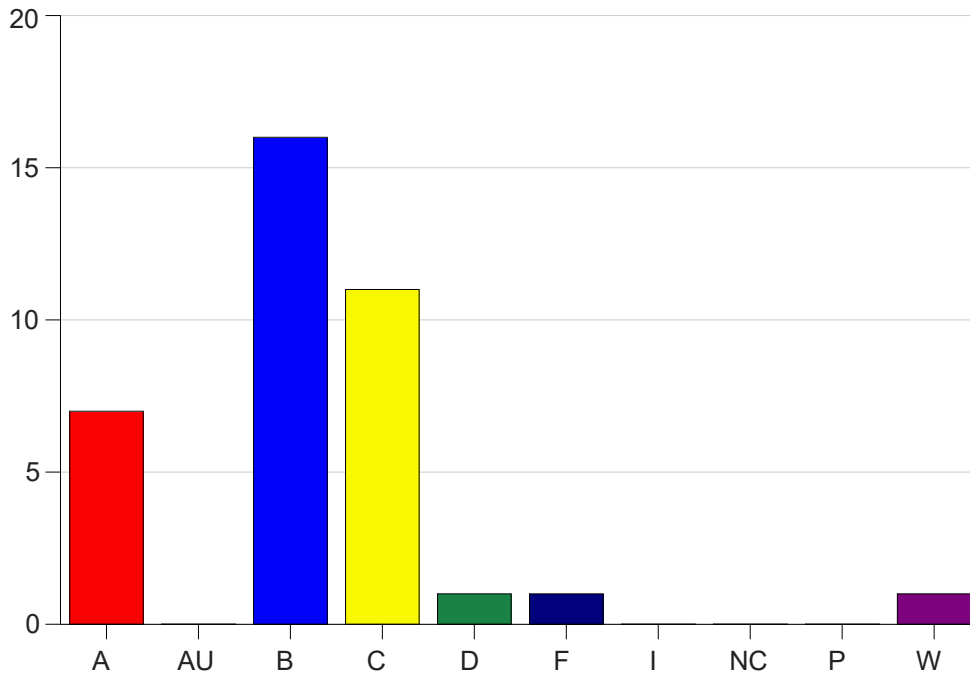

Louisiana State University Eunice

Grade Distribution by Course

2023 Fall Semester

Dec 20, 2023
1:01:56 PM

Course Work Course Number: ACCT2101

Course Work Count - All		A	AU	B	C	D	F	I	NC	P	W	Total
01	Monk,E	3	0	8	2	1	0	0	0	0	0	14
25	Monk,E	4	0	8	9	0	1	0	0	0	1	23
Total		7	0	16	11	1	1	0	0	0	1	37