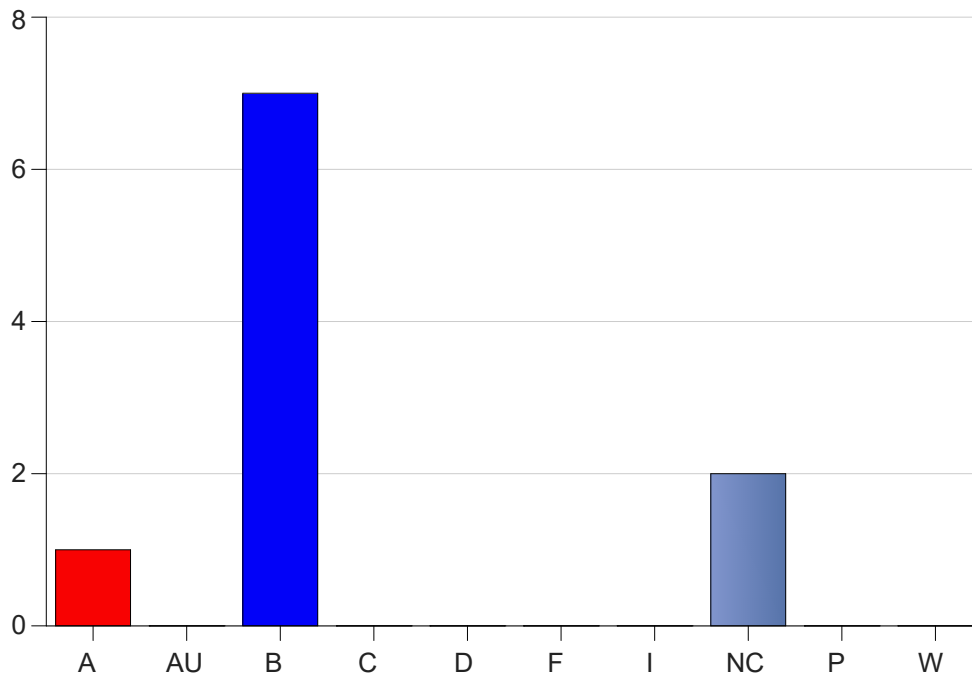

Louisiana State University Eunice

Grade Distribution by Course

2023 Fall Semester

Dec 20, 2023
1:01:56 PM

Course Work Course Number: NURS2352

Course Work Count - All		A	AU	B	C	D	F	I	NC	P	W	Total
01	Brand, C	1	0	7	0	0	0	0	2	0	0	10
Total		1	0	7	0	0	0	0	2	0	0	10