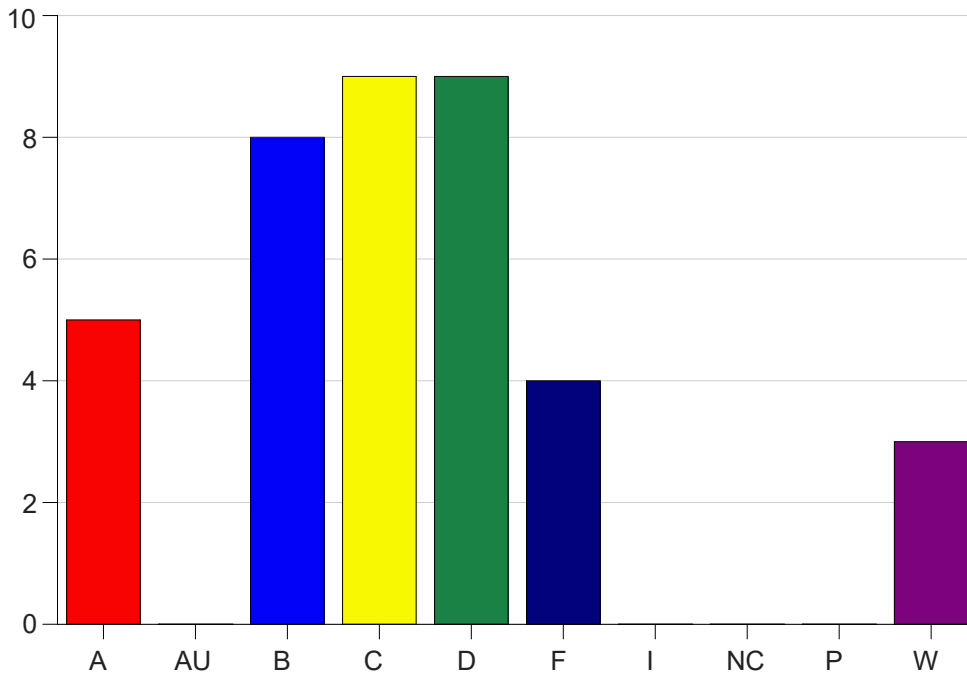

Louisiana State University Eunice

Grade Distribution by Course

2023 Fall Semester

Dec 20, 2023
1:01:56 PM

Course Work Course Number: HIST2071

Course Work Count - All		A	AU	B	C	D	F	I	NC	P	W	Total
01	Baltakis,A	1	0	0	3	1	0	0	0	0	0	5
25	Gaspard,R	4	0	8	6	8	4	0	0	0	3	33
Total		5	0	8	9	9	4	0	0	0	3	38