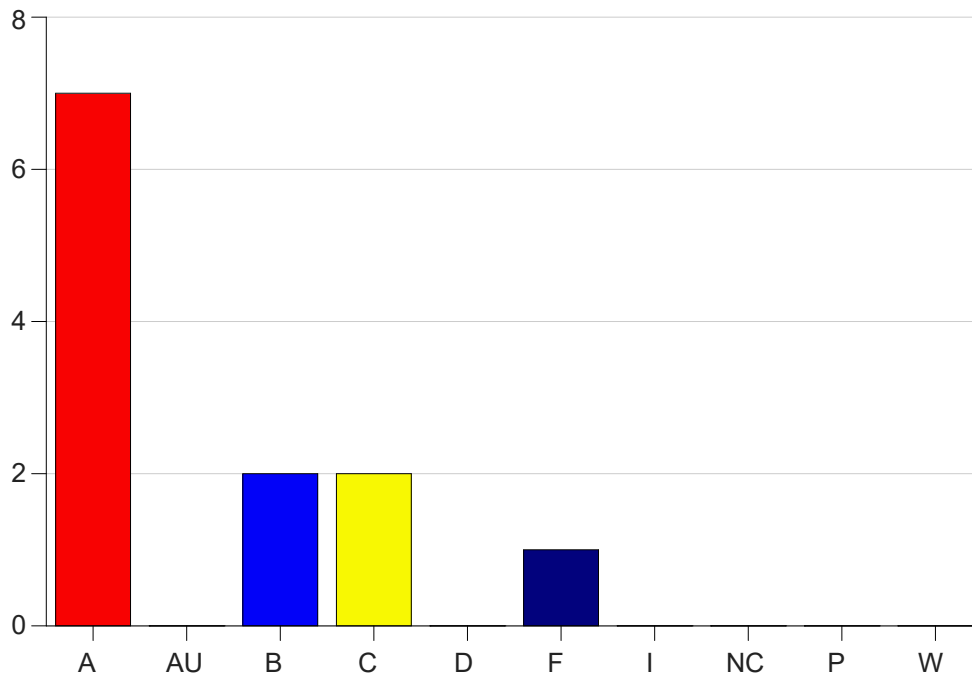

Louisiana State University Eunice

Grade Distribution by Course

2023 Fall Semester

Dec 20, 2023
1:01:56 PM

Course Work Course Number: FSCI2502

Course Work Count - All		A	AU	B	C	D	F	I	NC	P	W	Total
L1	Ford, N	7	0	2	2	0	1	0	0	0	0	12
Total		7	0	2	2	0	1	0	0	0	0	12