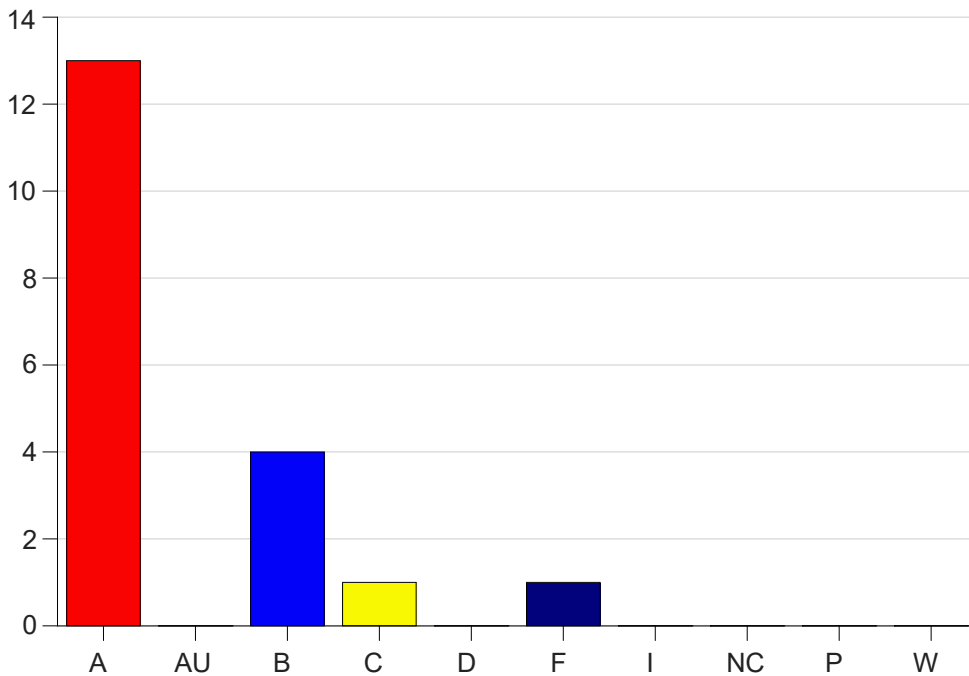

Louisiana State University Eunice

Grade Distribution by Course

2023 Fall Semester

Dec 20, 2023
1:01:56 PM

Course Work Course Number: ENGL2027

Course Work Count - All		A	AU	B	C	D	F	I	NC	P	W	Total
01	Cavell,M	13	0	4	1	0	1	0	0	0	0	19
Total		13	0	4	1	0	1	0	0	0	0	19