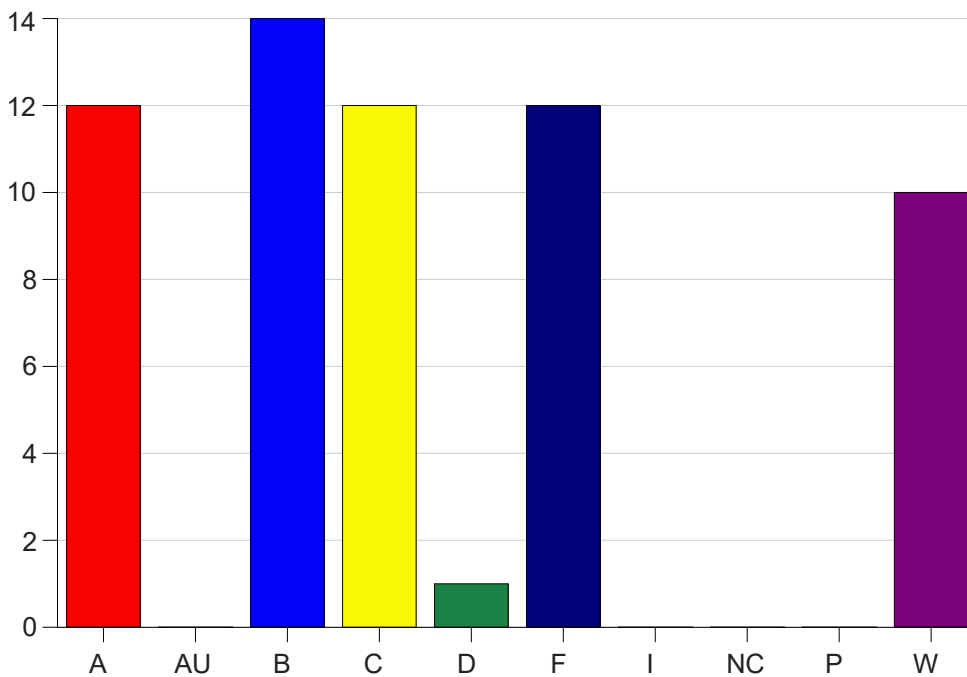

Louisiana State University Eunice

Grade Distribution by Course

2023 Fall Semester

Dec 20, 2023
1:01:56 PM

Course Work Course Number: CHEM1201

Course Work Count - All		A	AU	B	C	D	F	I	NC	P	W	Total
01	Borill, B	2	0	3	2	0	2	0	0	0	6	15
02	Borill, B	10	0	11	10	1	10	0	0	0	4	46
Total		12	0	14	12	1	12	0	0	0	10	61