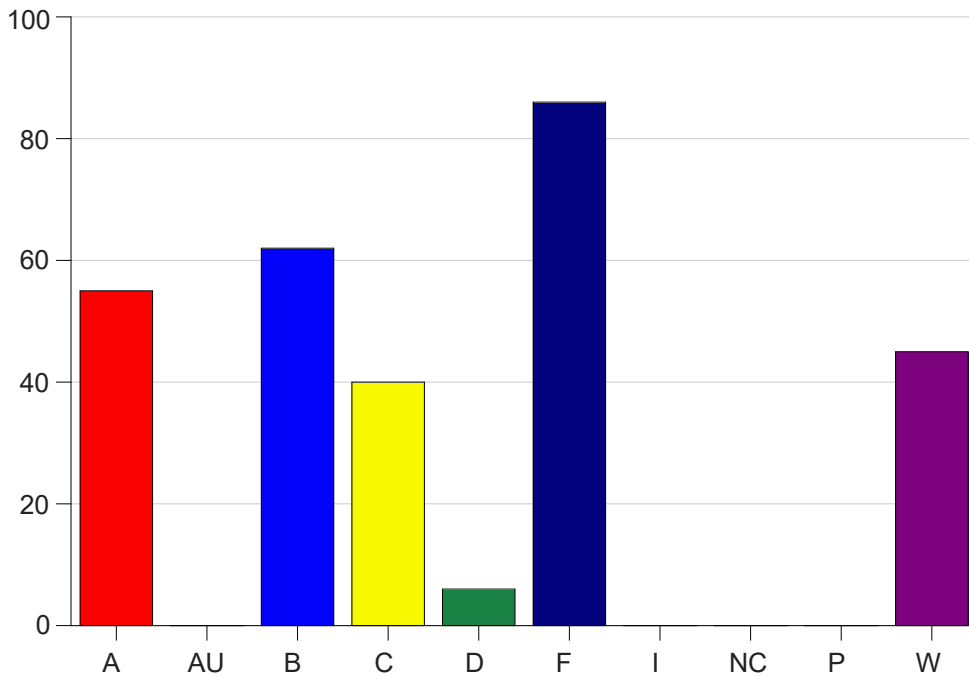

Louisiana State University Eunice

Grade Distribution by Course

2023 Fall Semester

Dec 20, 2023
1:01:56 PM

Louisiana State University Eunice

Grade Distribution by Course

2023 Fall Semester

Dec 20, 2023
1:01:56 PM

Course Work Course Number: ENGL1002

Course Work Count - All		A	AU	B	C	D	F	I	NC	P	W	Total
01	Fontenot,B	11	0	10	5	0	4	0	0	0	1	31
02	Stone, T	1	0	4	8	4	8	0	0	0	2	27
03	Stone, T	0	0	3	3	3	5	0	0	0	1	15
04	Emmons, L	5	0	3	3	0	0	0	0	0	3	14
05	Cavell,M	5	0	8	1	2	1	0	0	0	1	18
06	Cavell,M	5	0	2	5	1	0	0	0	0	2	15
07	Fontenot,B	8	0	0	0	0	0	0	0	0	0	8
20	Cavell,M	18	0	5	3	0	0	0	0	0	2	28
21	Brown, C	16	0	5	1	0	4	0	0	0	1	27
22	Brown, C	17	0	3	3	0	4	0	0	0	2	29
D1	Tooker, J	11	0	13	2	0	1	0	0	0	1	28
D2	Aymond, M	8	0	0	0	0	0	0	0	0	0	8
D3	Witt, A	10	0	6	1	0	0	0	0	0	3	20
D4	Witt, A	7	0	5	2	0	0	0	0	0	3	17
L6	Whitehea,M	5	0	8	3	1	6	0	0	0	2	25
Total		127	0	75	40	11	33	0	0	0	24	310