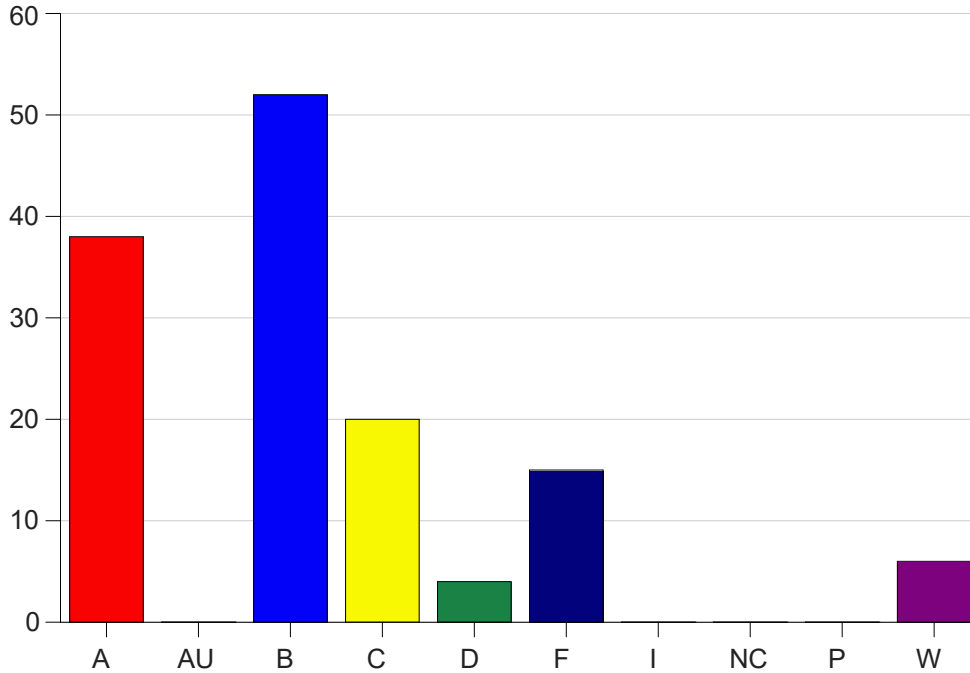

Louisiana State University Eunice

Grade Distribution by Course

2023 Fall Semester

Dec 20, 2023
1:01:56 PM

Course Work Course Number: ALLH1023

Course Work Count - All		A	AU	B	C	D	F	I	NC	P	W	Total
L6	Myers, W	6	0	11	3	0	4	0	0	0	1	25
L7	Myers, W	5	0	8	4	2	1	0	0	0	2	22
S1	Asbury, D	14	0	9	3	0	4	0	0	0	1	31
S2	Myers, W	9	0	8	5	1	6	0	0	0	0	29
S3	Foreman, M	4	0	16	5	1	0	0	0	0	2	28
Total		38	0	52	20	4	15	0	0	0	6	135