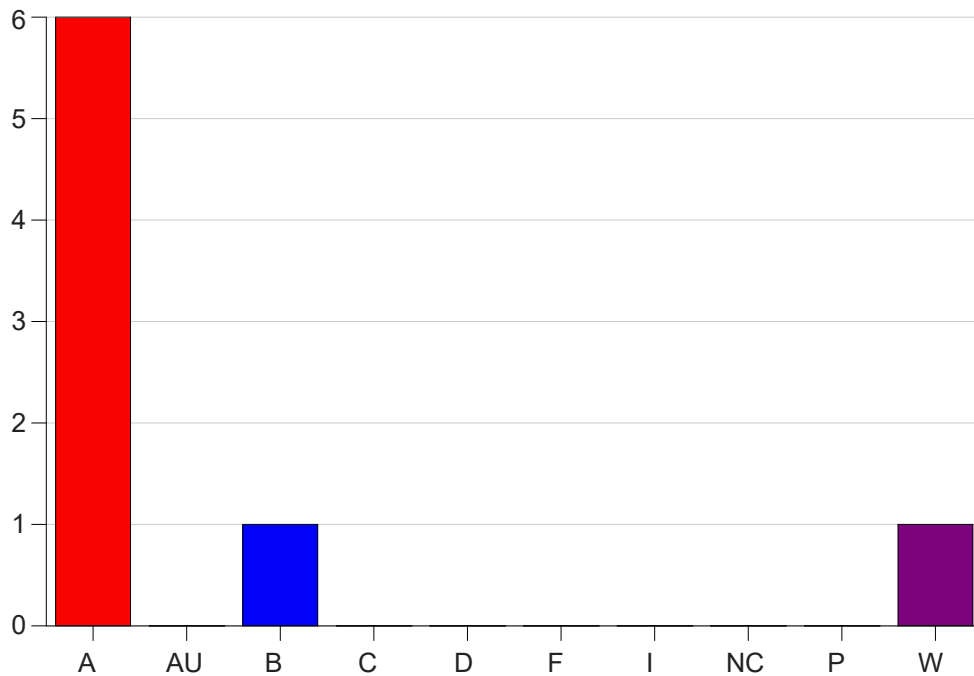

Louisiana State University Eunice

Grade Distribution by Course

2023 Fall Semester

Dec 20, 2023
1:01:56 PM

Course Work Course Number: EDCI2052

Course Work Count - All		A	AU	B	C	D	F	I	NC	P	W	Total
25	Graud,A	6	0	1	0	0	0	0	0	0	1	8
Total		6	0	1	0	0	0	0	0	0	1	8