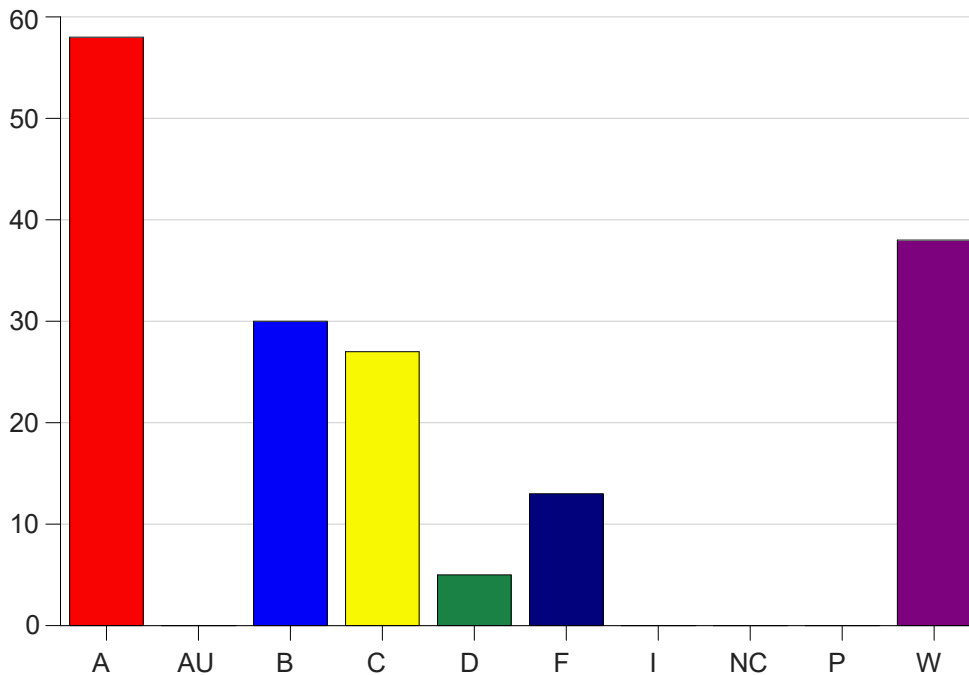

Louisiana State University Eunice

Grade Distribution by Course

2023 Fall Semester

Dec 20, 2023
1:01:56 PM

Course Work Course Number: MATH1020

Course Work Count - All		A	AU	B	C	D	F	I	NC	P	W	Total
01	Parrino,G	4	0	8	4	4	6	0	0	0	18	44
25	Arabie, L	1	0	3	11	0	5	0	0	0	17	37
D1	Boffenmyer	36	0	10	7	1	2	0	0	0	2	58
D3	McCoy,S	13	0	6	3	0	0	0	0	0	1	23
D4	Arabie, L	2	0	2	1	0	0	0	0	0	0	5
D5	Soileau, A	2	0	1	1	0	0	0	0	0	0	4
Total		58	0	30	27	5	13	0	0	0	38	171