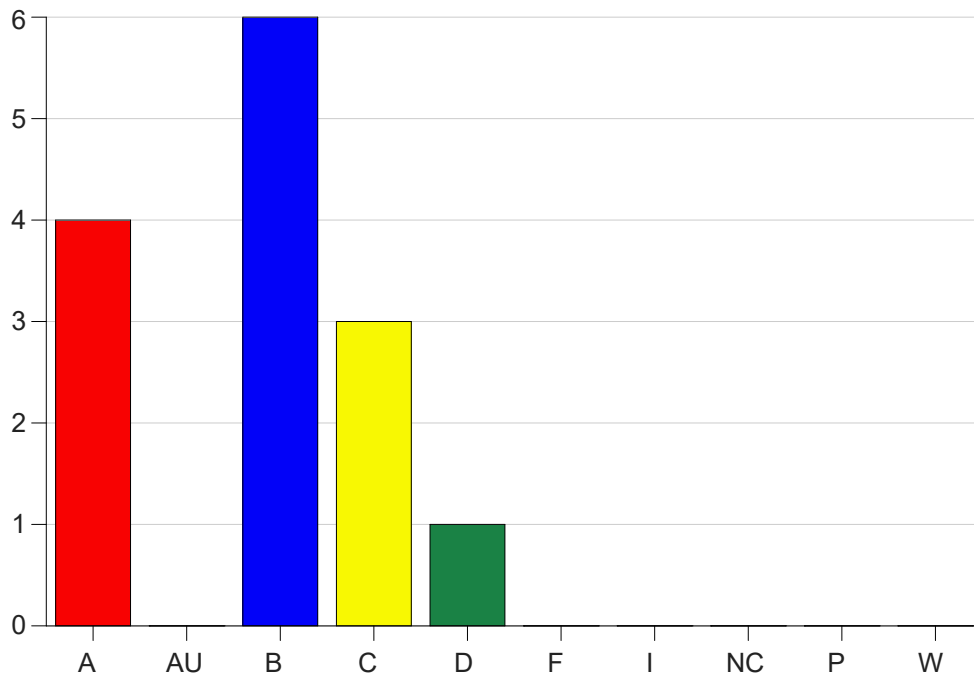

Louisiana State University Eunice

Grade Distribution by Course

2023 Fall Semester

Dec 20, 2023
1:01:56 PM

Course Work Course Number: BIOL1202

Course Work Count - All		A	AU	B	C	D	F	I	NC	P	W	Total
01	Cordes,J	4	0	6	3	1	0	0	0	0	0	14
Total		4	0	6	3	1	0	0	0	0	0	14