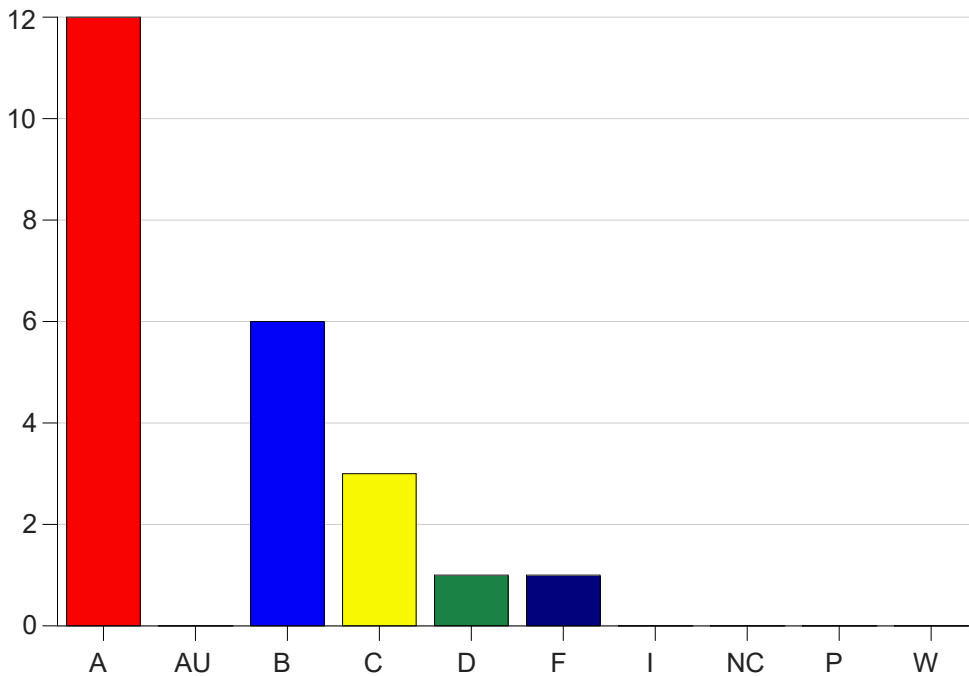

Louisiana State University Eunice

Grade Distribution by Course

2023 Fall Semester

Dec 20, 2023
1:01:56 PM

Course Work Course Number: ECON2030

Course Work Count - All		A	AU	B	C	D	F	I	NC	P	W	Total
25	Bahloul, T	12	0	6	3	1	1	0	0	0	0	23
Total		12	0	6	3	1	1	0	0	0	0	23