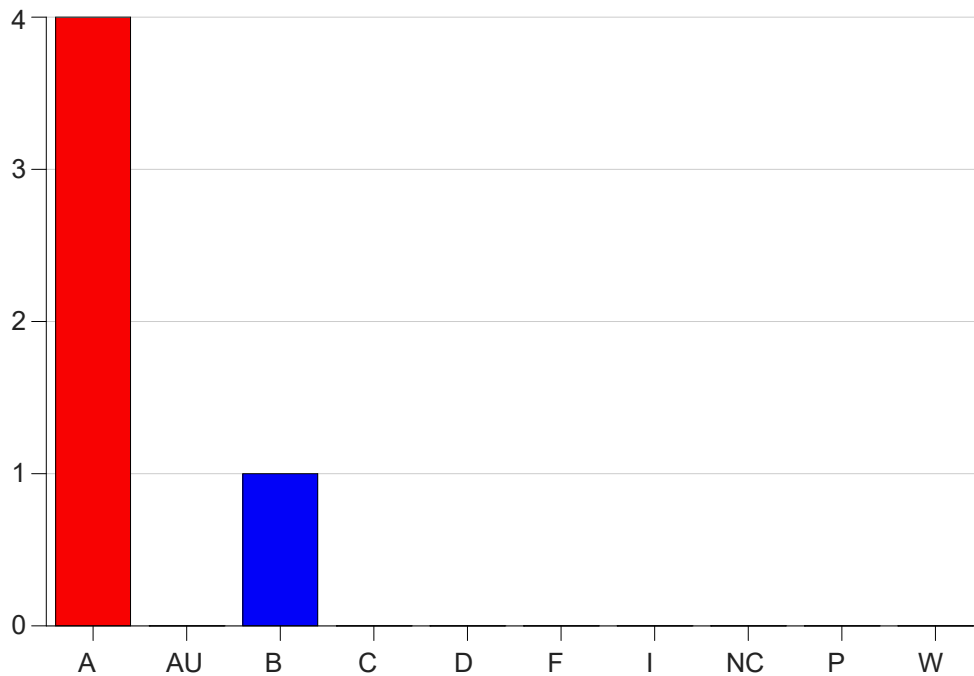

Louisiana State University Eunice

Grade Distribution by Course

2023 Fall Semester

Dec 20, 2023
1:01:56 PM

Course Work Course Number: CJ 2151

Course Work Count - All		A	AU	B	C	D	F	I	NC	P	W	Total
L1	Jameson,K	4	0	1	0	0	0	0	0	0	0	5
Total		4	0	1	0	0	0	0	0	0	0	5