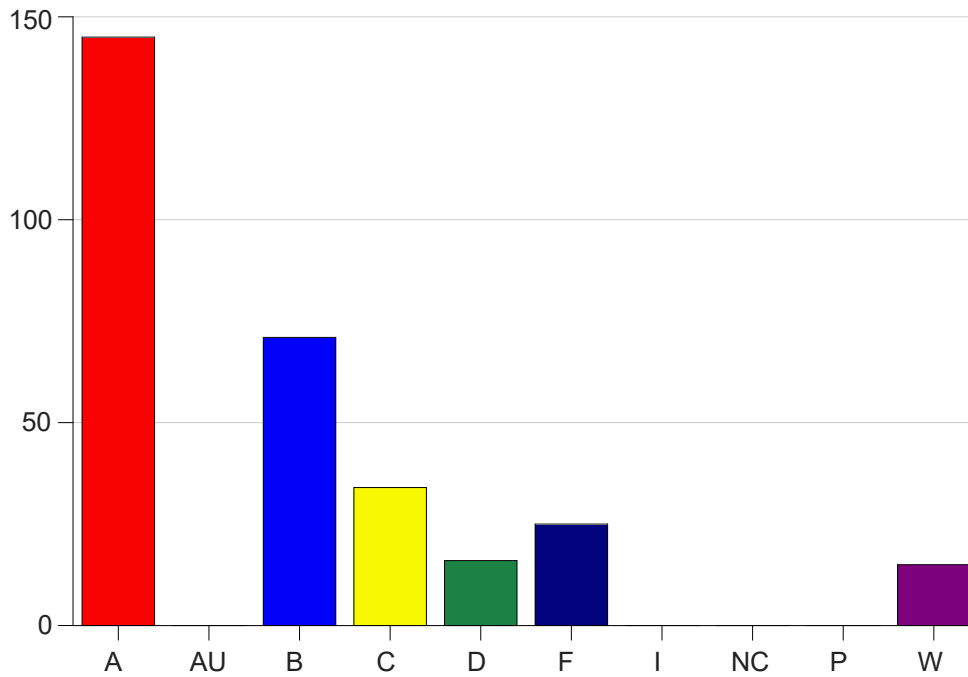

Louisiana State University Eunice

Grade Distribution by Course

2023 Fall Semester

Dec 20, 2023
1:01:56 PM

Course Work Course Number: PSYC2060

Course Work Count - All		A	AU	B	C	D	F	I	NC	P	W	Total
20	Ford, S	18	0	11	3	1	0	0	0	0	1	34
Total		18	0	11	3	1	0	0	0	0	1	34