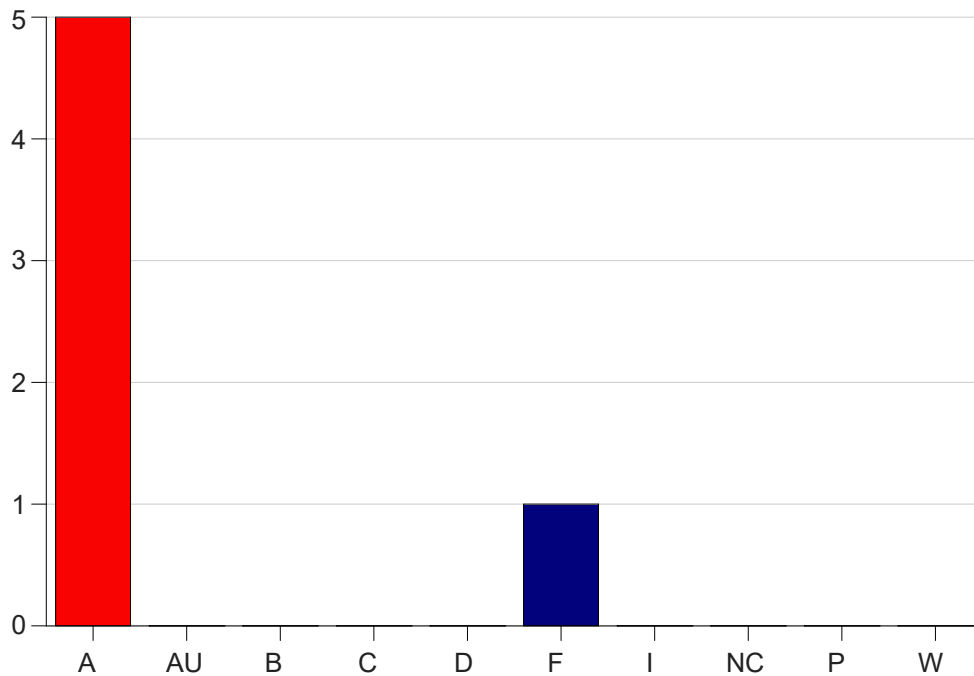

Louisiana State University Eunice

Grade Distribution by Course

2023 Fall Semester

Dec 20, 2023
1:01:56 PM

Course Work Course Number: CSC 2264

Course Work Count - All		A	AU	B	C	D	F	I	NC	P	W	Total
01	Seeder, L	5	0	0	0	0	1	0	0	0	0	6
Total		5	0	0	0	0	1	0	0	0	0	6