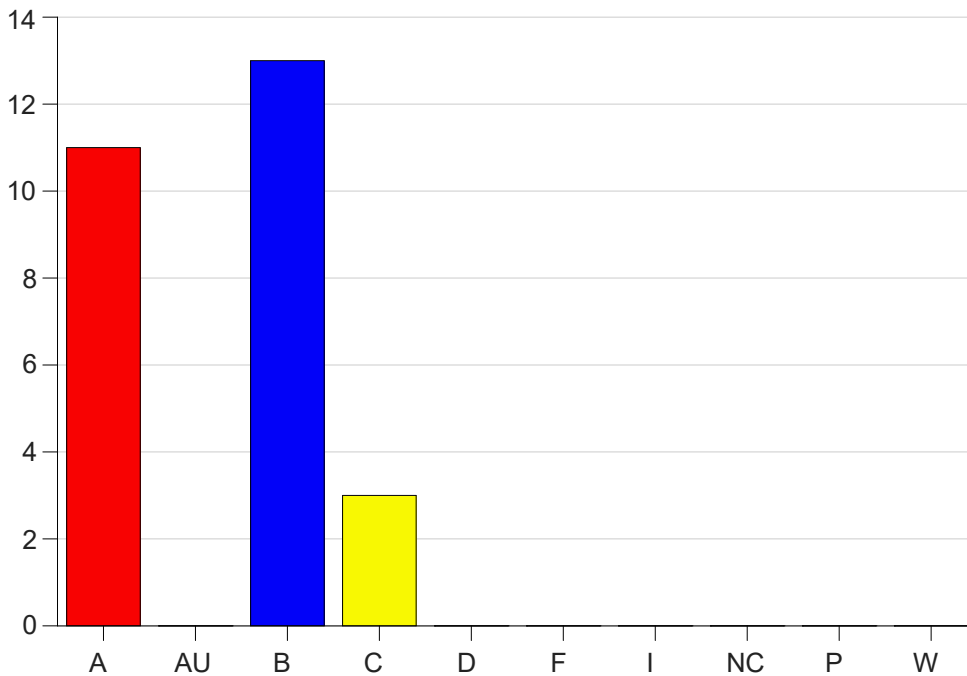

Louisiana State University Eunice

Grade Distribution by Course

2023 Fall Semester

Dec 20, 2023
1:01:56 PM

Course Work Course Number: NURS2530

Course Work Count - All		A	AU	B	C	D	F	I	NC	P	W	Total
60	LaFleur,L	11	0	13	3	0	0	0	0	0	0	27
Total		11	0	13	3	0	0	0	0	0	0	27