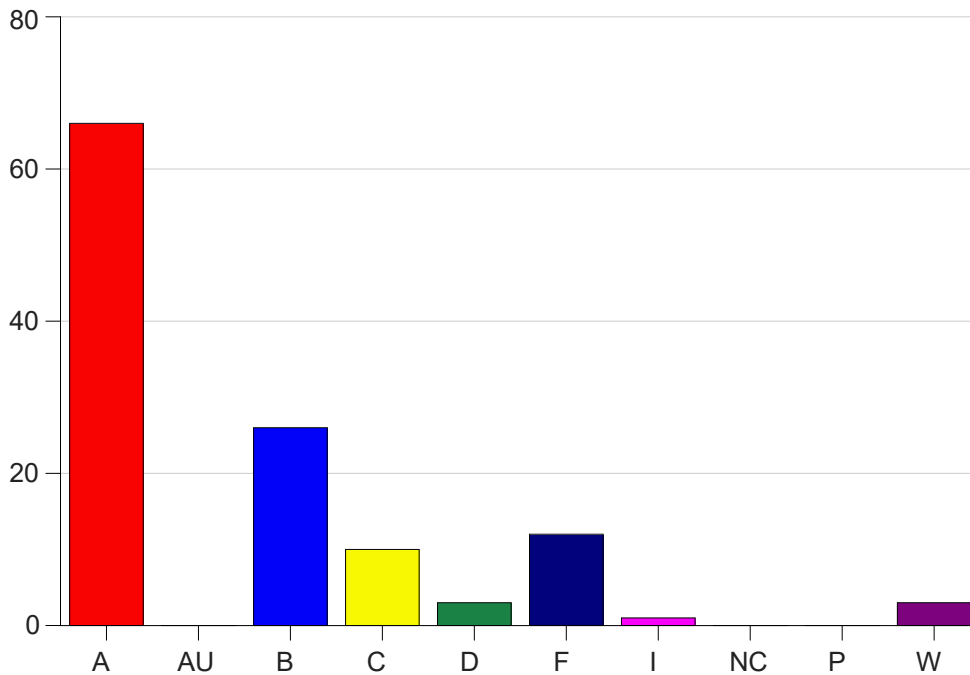

Louisiana State University Eunice

Grade Distribution by Course

2023 Fall Semester

Dec 20, 2023
1:01:56 PM

Course Work Course Number: HIST2057

Course Work Count - All		A	AU	B	C	D	F	I	NC	P	W	Total
20	Sellers,W	29	0	5	3	1	2	0	0	0	0	40
21	McCune, N	16	0	5	5	2	9	0	0	0	1	38
D1	McCune, N	21	0	16	2	0	1	1	0	0	2	43
Total		66	0	26	10	3	12	1	0	0	3	121