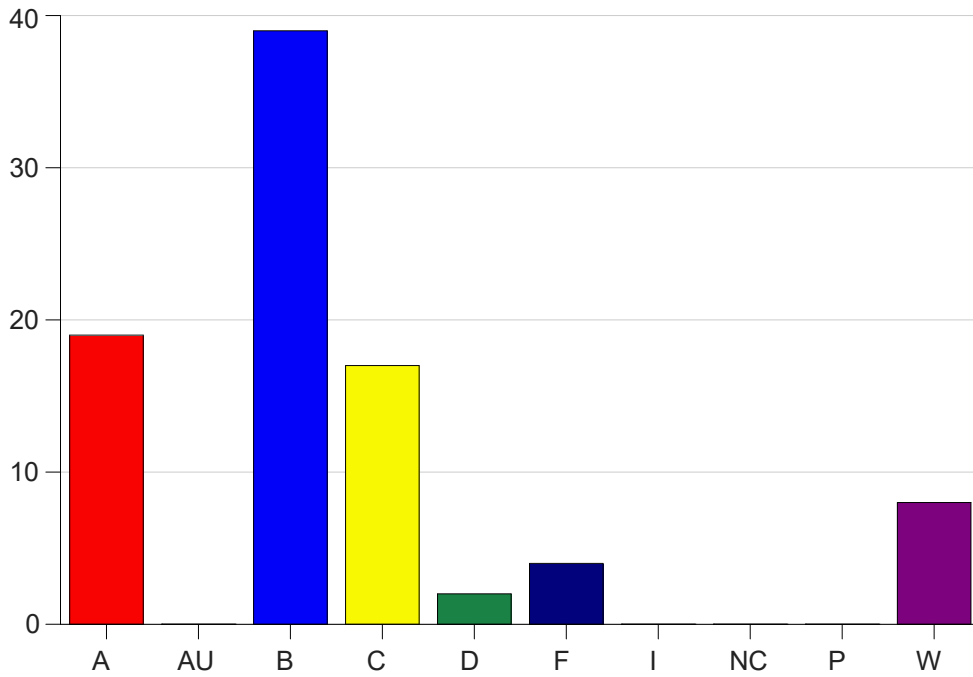

Louisiana State University Eunice

Grade Distribution by Course

2023 Fall Semester

Dec 20, 2023
1:01:56 PM

Course Work Course Number: PHYS1001

Course Work Count - All		A	AU	B	C	D	F	I	NC	P	W	Total
01	Ogacho, A	8	0	21	15	2	2	0	0	0	4	52
25	Ogacho, A	11	0	18	2	0	2	0	0	0	4	37
Total		19	0	39	17	2	4	0	0	0	8	89