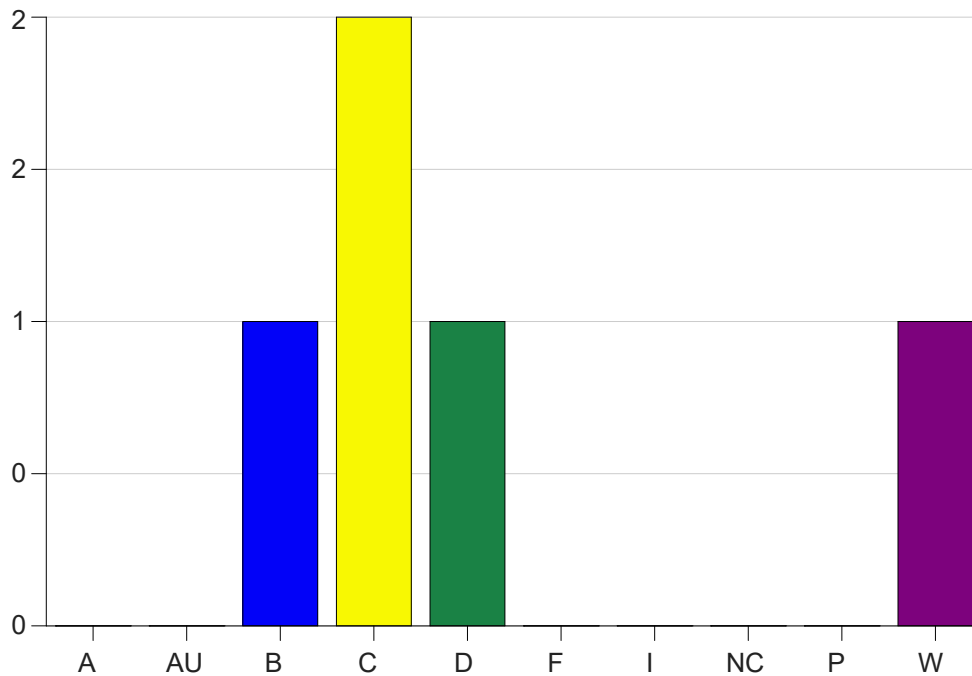

Louisiana State University Eunice

Grade Distribution by Course

2023 Fall Semester

Dec 20, 2023
1:01:56 PM

Course Work Course Number: CSC 2340

Course Work Count - All		A	AU	B	C	D	F	I	NC	P	W	Total
25	Burkes, C	0	0	1	2	1	0	0	0	0	1	5
Total		0	0	1	2	1	0	0	0	0	1	5