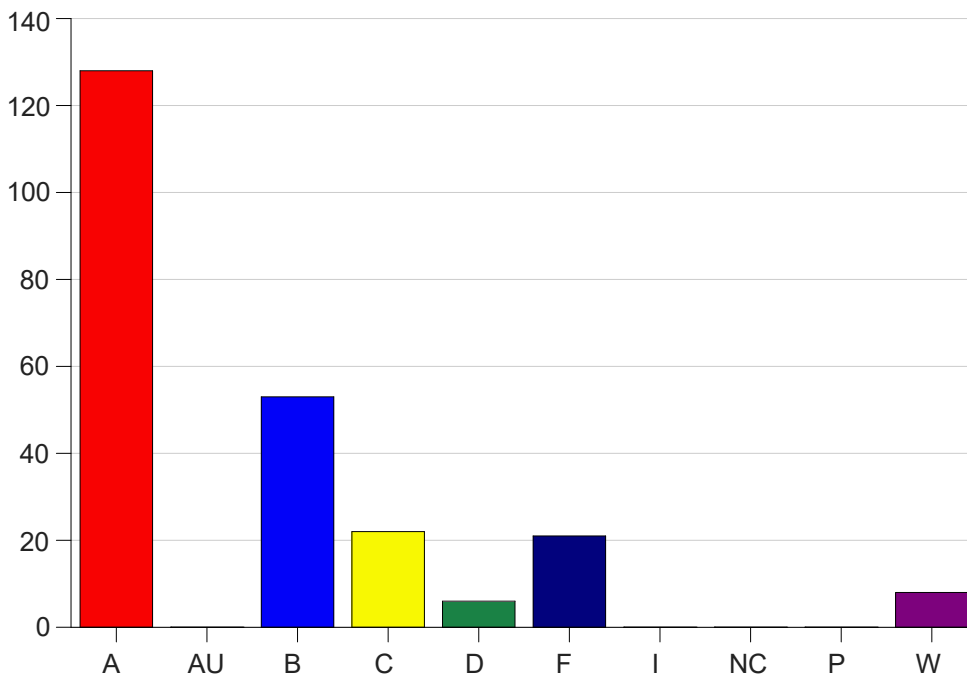

Louisiana State University Eunice

Grade Distribution by Course

2023 Fall Semester

Dec 20, 2023
1:01:56 PM

Course Work Course Number: HIST1001

Course Work Count - All		A	AU	B	C	D	F	I	NC	P	W	Total
02	Baltakis,A	0	0	3	1	1	0	0	0	0	1	6
20	Gaspard,R	8	0	10	5	1	7	0	0	0	1	32
D3	Smith,H	16	0	11	4	0	1	0	0	0	0	32
D4	Sellers,W	39	0	7	2	1	1	0	0	0	0	50
D5	Sellers,W	39	0	6	0	1	1	0	0	0	0	47
D6	Huval, K	14	0	7	8	0	4	0	0	0	4	37
D7	Huval, K	1	0	1	0	0	0	0	0	0	0	2
L6	Alleman,M	11	0	8	2	2	7	0	0	0	2	32
Total		128	0	53	22	6	21	0	0	0	8	238