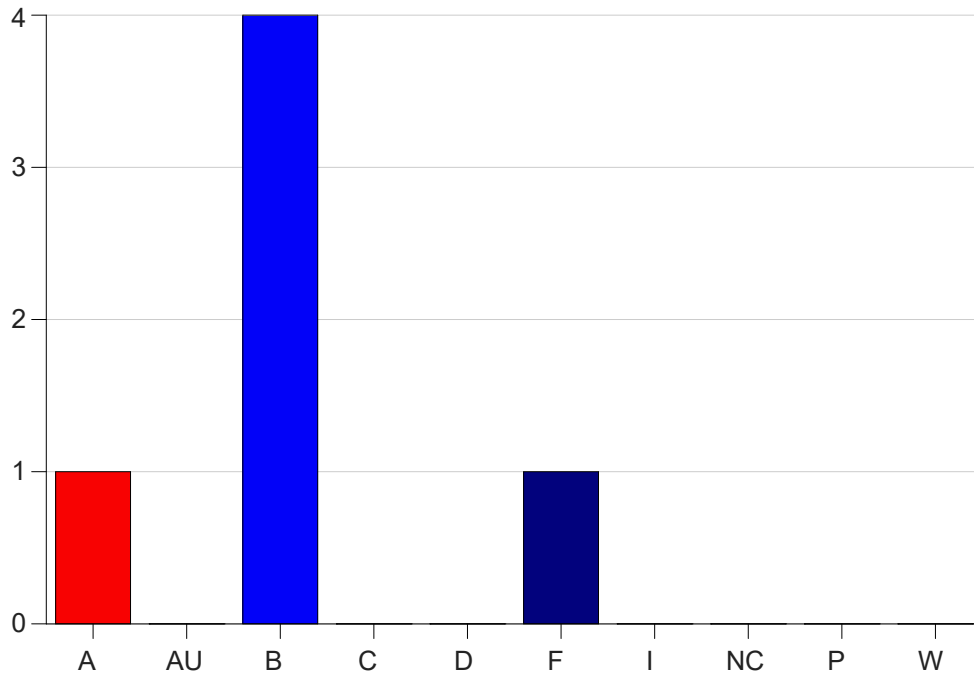

Louisiana State University Eunice

Grade Distribution by Course

2023 Fall Semester

Dec 20, 2023
1:01:56 PM

Course Work Course Number: HPRE1600

Course Work Count - All		A	AU	B	C	D	F	I	NC	P	W	Total
C1	Andrus,R	1	0	4	0	0	1	0	0	0	0	6
Total		1	0	4	0	0	1	0	0	0	0	6