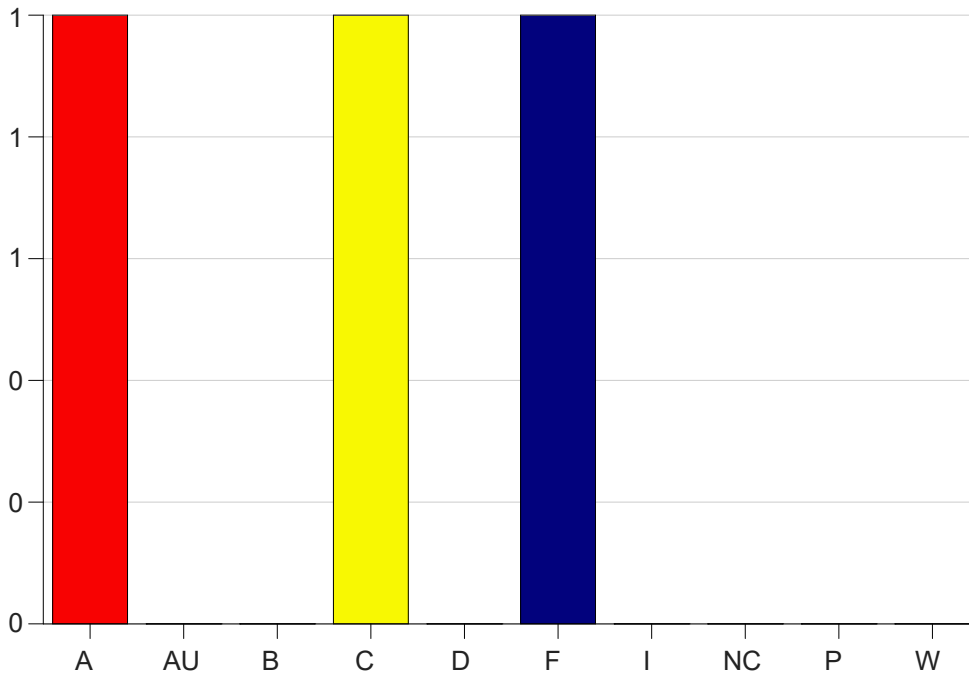

Louisiana State University Eunice

Grade Distribution by Course

2023 Fall Semester

Dec 20, 2023
1:01:56 PM

Course Work Course Number: ACCT2102

Course Work Count - All		A	AU	B	C	D	F	I	NC	P	W	Total
25	Beshears,M	1	0	0	1	0	1	0	0	0	0	3
Total		1	0	0	1	0	1	0	0	0	0	3