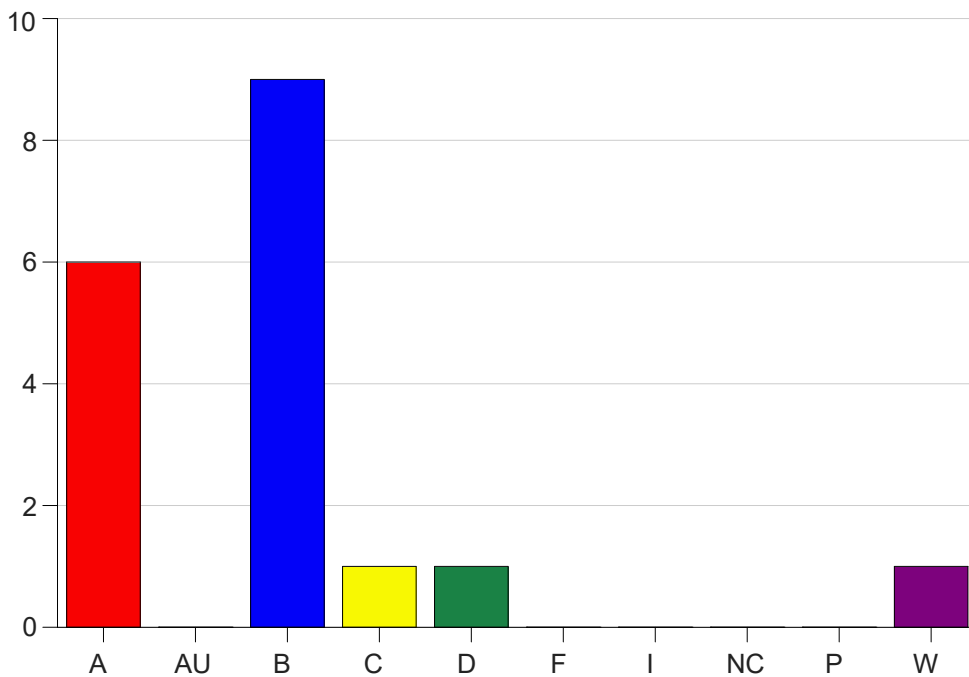

Louisiana State University Eunice

Grade Distribution by Course

2023 Fall Semester

Dec 20, 2023
1:01:56 PM

Course Work Course Number: SURT1003

Course Work Count - All		A	AU	B	C	D	F	I	NC	P	W	Total
90	Kopp, R	3	0	5	0	0	0	0	0	0	1	9
91	Kopp, R	3	0	4	1	1	0	0	0	0	0	9
Total		6	0	9	1	1	0	0	0	0	1	18