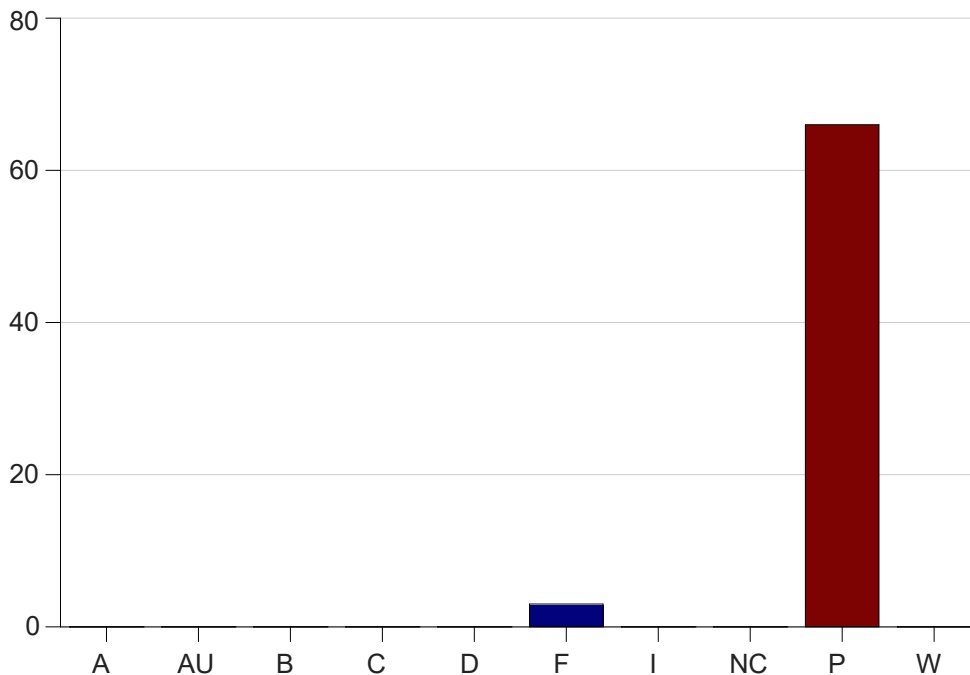

Louisiana State University Eunice

Grade Distribution by Course

2023 Fall Semester

Dec 20, 2023
1:01:56 PM

Course Work Course Number: NURS1135

Course Work Count - All		A	AU	B	C	D	F	I	NC	P	W	Total
90	Patin, W	0	0	0	0	0	0	0	0	9	0	9
91	McCall, M	0	0	0	0	0	0	0	0	10	0	10
92	Kenner, P	0	0	0	0	0	3	0	0	7	0	10
93	Blanken, A	0	0	0	0	0	0	0	0	10	0	10
96	LaFleur, L	0	0	0	0	0	0	0	0	10	0	10
97	Perrin, J	0	0	0	0	0	0	0	0	10	0	10
98	Brand, C	0	0	0	0	0	0	0	0	10	0	10
Total		0	0	0	0	0	3	0	0	66	0	69