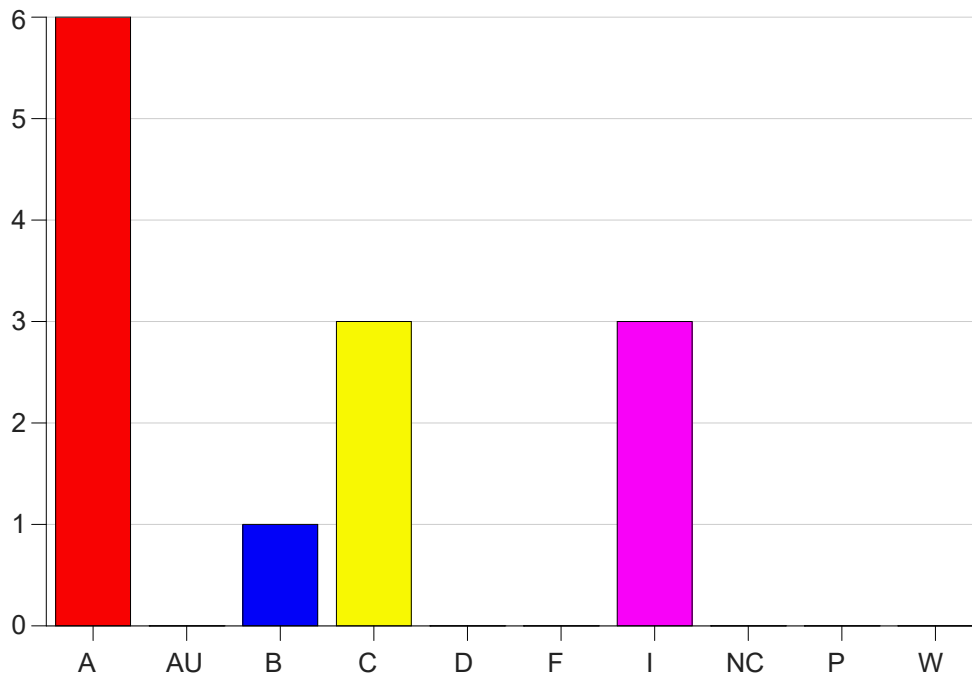

Louisiana State University Eunice

Grade Distribution by Course

2023 Fall Semester

Dec 20, 2023
1:01:56 PM

Course Work Course Number: AGRI1001

Course Work Count - All		A	AU	B	C	D	F	I	NC	P	W	Total
25	Martinez,R	6	0	1	3	0	0	3	0	0	0	13
Total		6	0	1	3	0	0	3	0	0	0	13