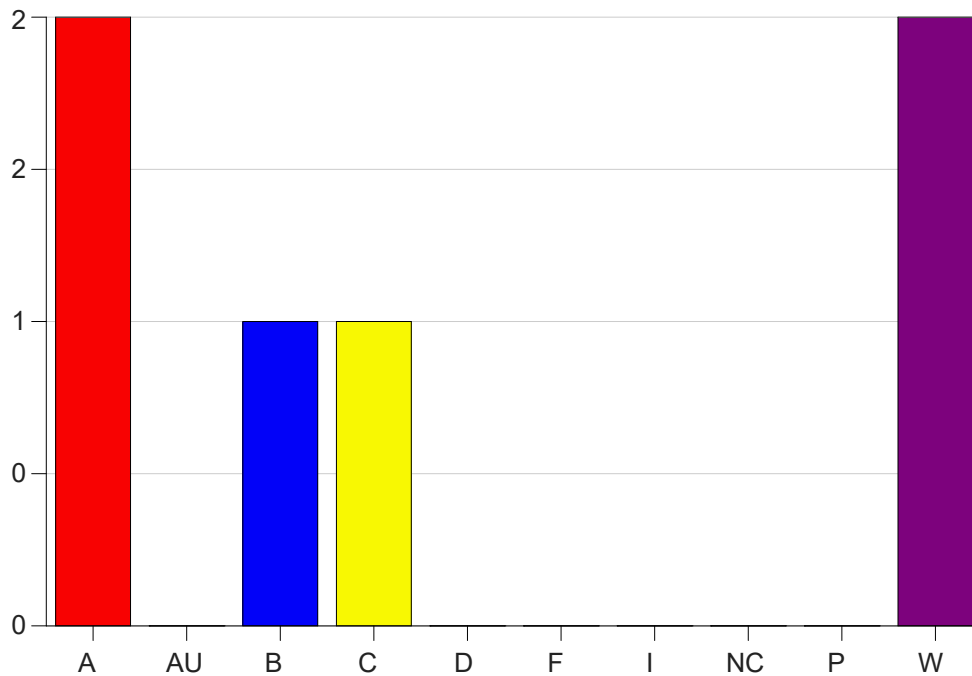

Louisiana State University Eunice

Grade Distribution by Course

2023 Fall Semester

Dec 20, 2023
1:01:56 PM

Course Work Course Number: EDCI2020

Course Work Count - All		A	AU	B	C	D	F	I	NC	P	W	Total
73	Greaud,A	2	0	1	1	0	0	0	0	0	2	6
Total		2	0	1	1	0	0	0	0	0	2	6