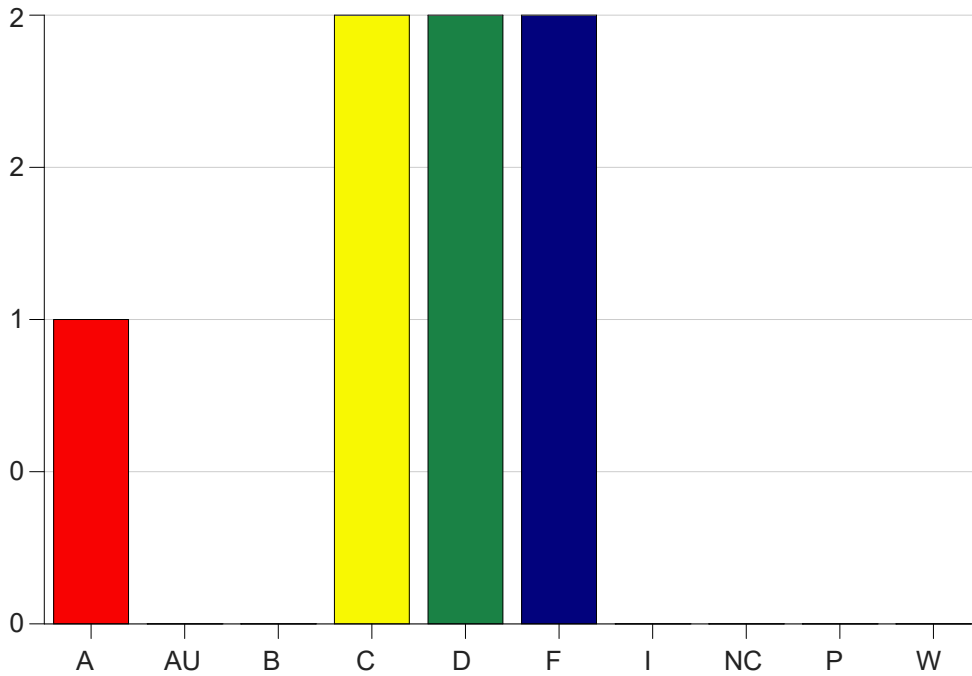

Louisiana State University Eunice

Grade Distribution by Course

2023 Fall Semester

Dec 20, 2023
1:01:56 PM

Course Work Course Number: CSC 2310

Course Work Count - All		A	AU	B	C	D	F	I	NC	P	W	Total
25	Burkes, C	1	0	0	2	2	2	0	0	0	0	7
Total		1	0	0	2	2	2	0	0	0	0	7