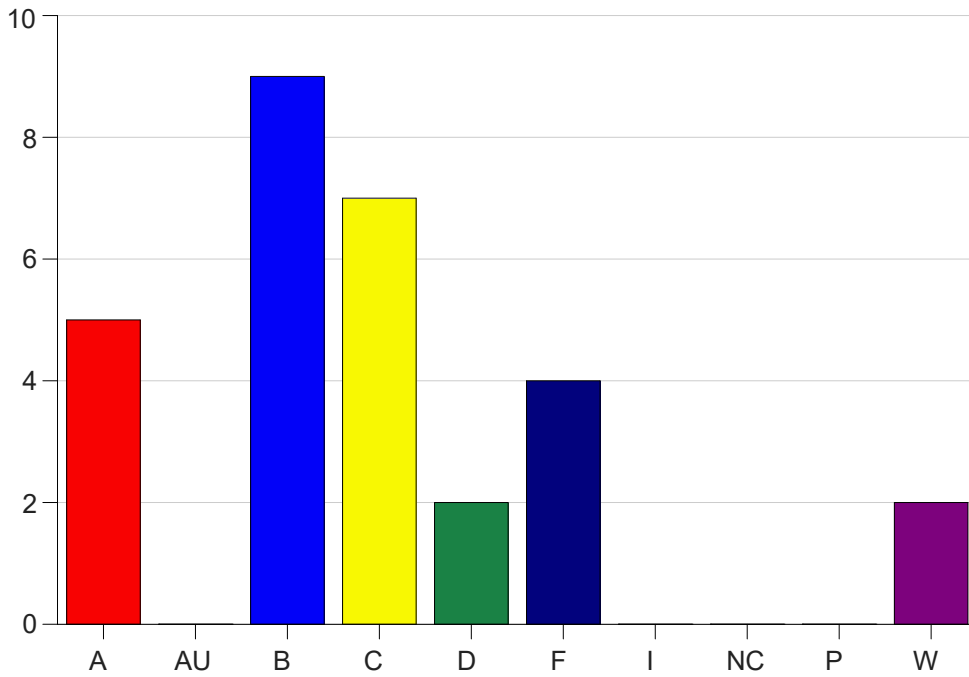

Louisiana State University Eunice

Grade Distribution by Course

2023 Fall Semester

Dec 20, 2023
1:01:56 PM

Course Work Course Number: SPAN1101

Course Work Count - All		A	AU	B	C	D	F	I	NC	P	W	Total
01	Morgan, J	5	0	9	7	1	4	0	0	0	2	28
A1	Morgan, J	0	0	0	0	1	0	0	0	0	0	1
Total		5	0	9	7	2	4	0	0	0	2	29