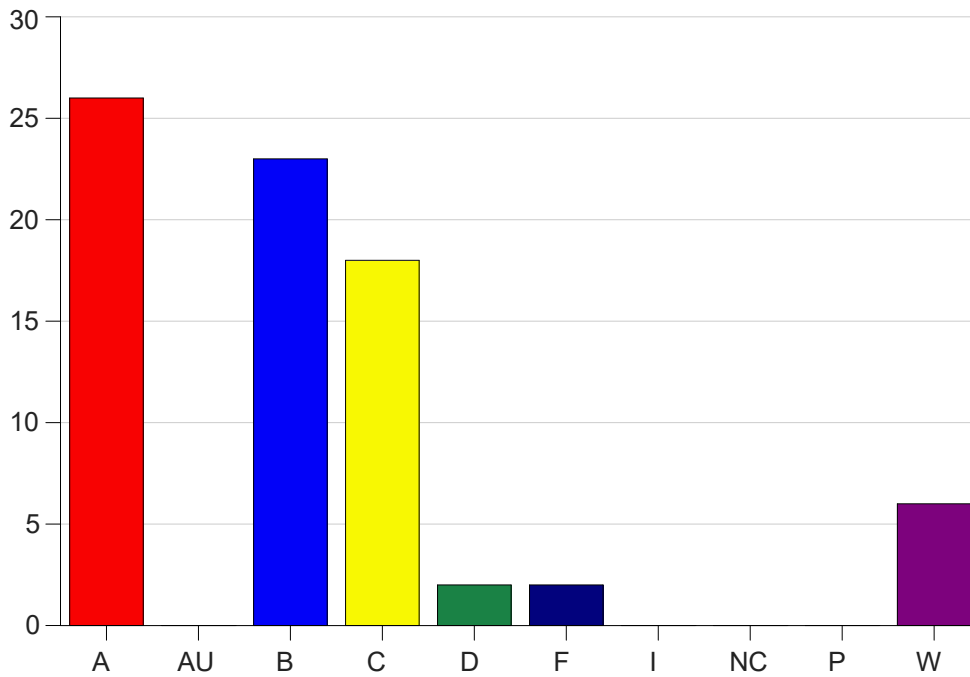

Louisiana State University Eunice

Grade Distribution by Course

2023 Fall Semester

Dec 20, 2023
1:01:56 PM

Course Work Course Number: ACCT2001

Course Work Count - All		A	AU	B	C	D	F	I	NC	P	W	Total
01	Monk,E	8	0	10	8	2	1	0	0	0	0	29
25	Monk,E	3	0	9	8	0	1	0	0	0	3	24
26	Beshears,M	15	0	4	2	0	0	0	0	0	3	24
Total		26	0	23	18	2	2	0	0	0	6	77