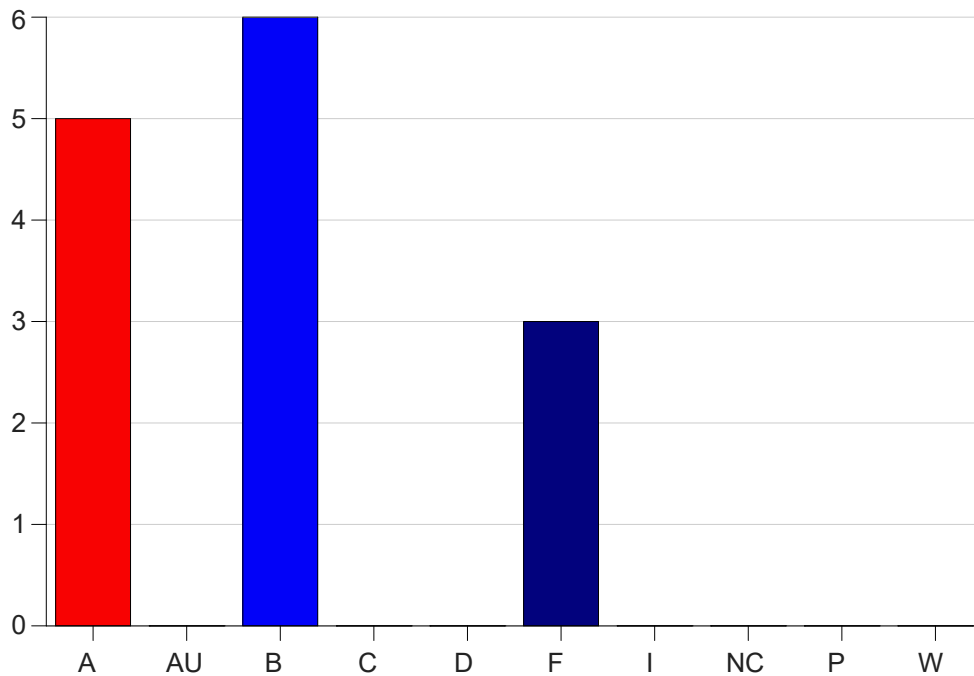

Louisiana State University Eunice

Grade Distribution by Course

2023 Fall Semester

Dec 20, 2023
1:01:56 PM

Course Work Course Number: ENGL2002

Course Work Count - All		A	AU	B	C	D	F	I	NC	P	W	Total
L1	Whitehea,M	5	0	6	0	0	3	0	0	0	0	14
Total		5	0	6	0	0	3	0	0	0	0	14