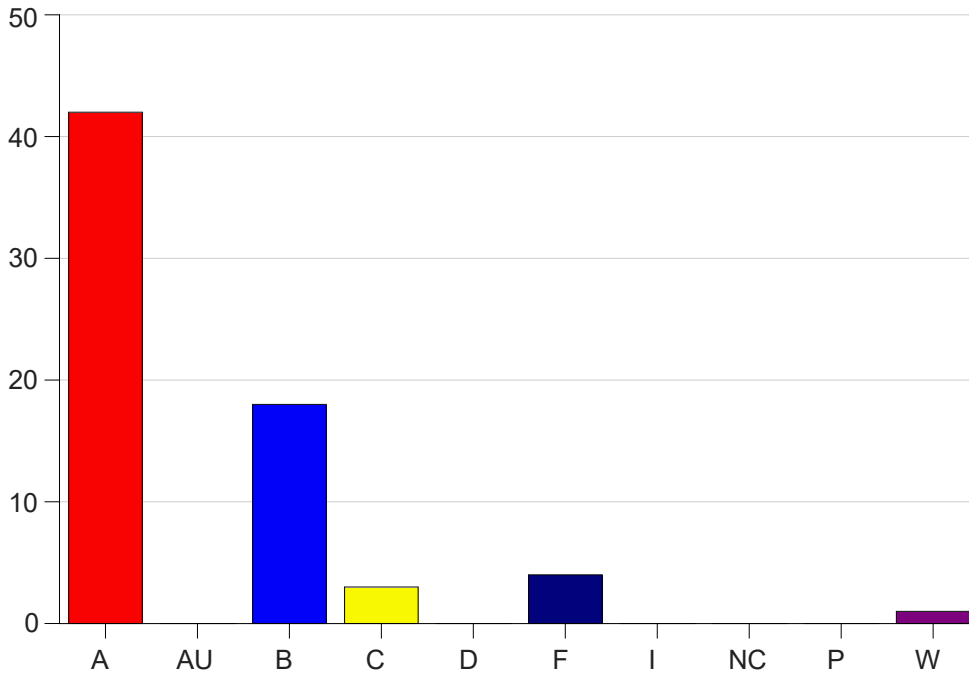

Louisiana State University Eunice

Grade Distribution by Course

2023 Fall Semester

Dec 20, 2023
1:01:56 PM

Course Work Course Number: ALLH1025

Course Work Count - All		A	AU	B	C	D	F	I	NC	P	W	Total
25	Wyble,M	23	0	6	2	0	2	0	0	0	1	34
L6	Morris, D	7	0	6	0	0	1	0	0	0	0	14
S2	Crabtree,T	12	0	6	1	0	1	0	0	0	0	20
Total		42	0	18	3	0	4	0	0	0	1	68