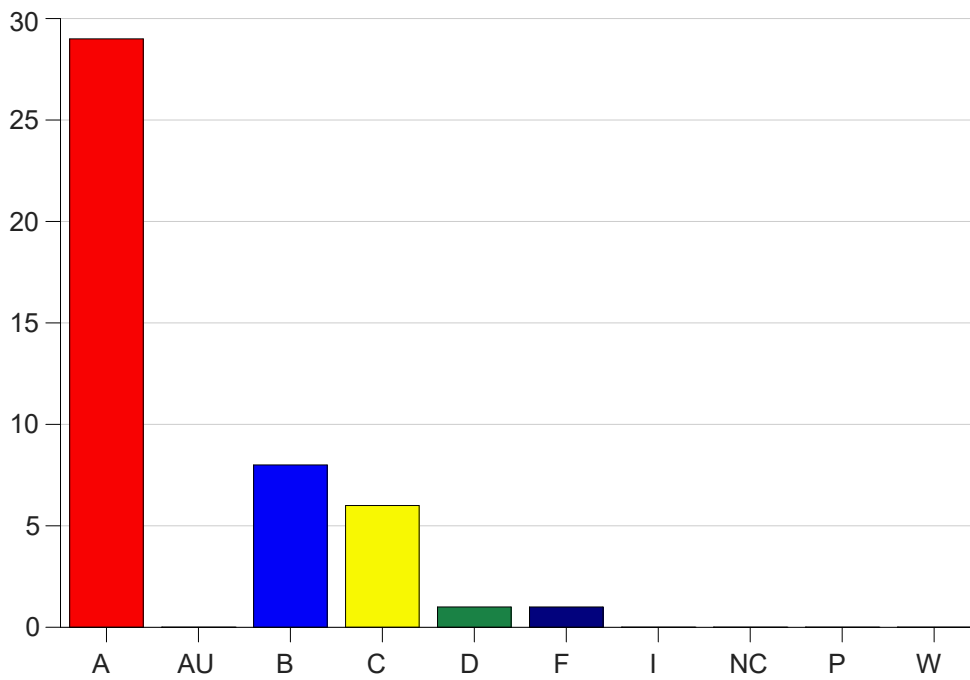

Louisiana State University Eunice

Grade Distribution by Course

2023 Fall Semester

Dec 20, 2023
1:01:56 PM

Course Work Course Number: ISDS2100

Course Work Count - All		A	AU	B	C	D	F	I	NC	P	W	Total
01	May,N	11	0	0	2	1	0	0	0	0	0	14
25	May,N	18	0	8	4	0	1	0	0	0	0	31
Total		29	0	8	6	1	1	0	0	0	0	45