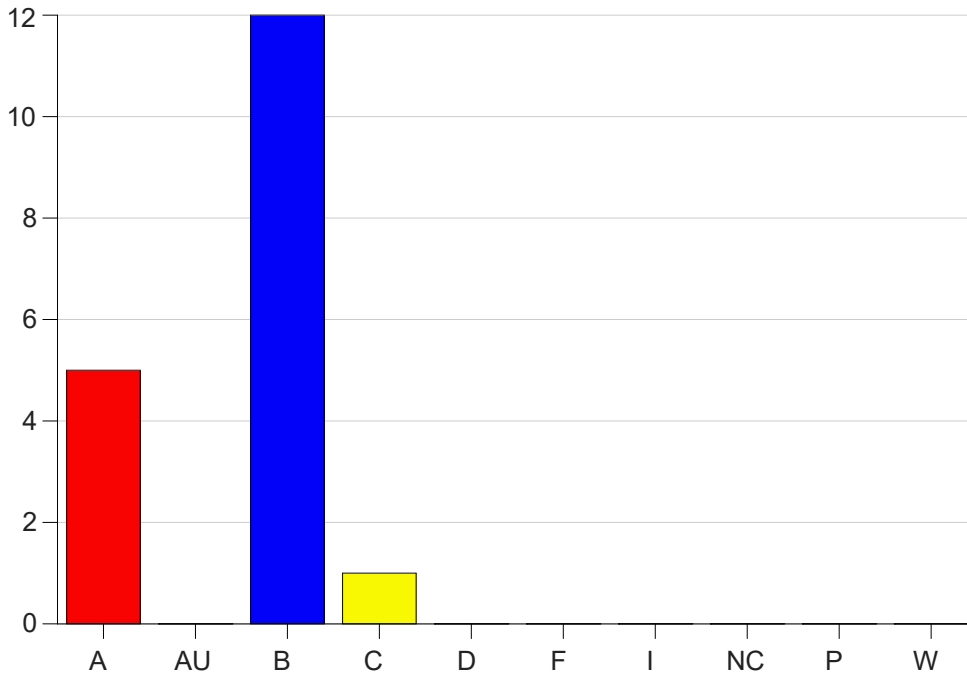

Louisiana State University Eunice

Grade Distribution by Course

2023 Fall Semester

Dec 20, 2023
1:01:56 PM

Course Work Course Number: RC 2013

Course Work Count - All		A	AU	B	C	D	F	I	NC	P	W	Total
01	Asbury,D	5	0	12	1	0	0	0	0	0	0	18
Total		5	0	12	1	0	0	0	0	0	0	18