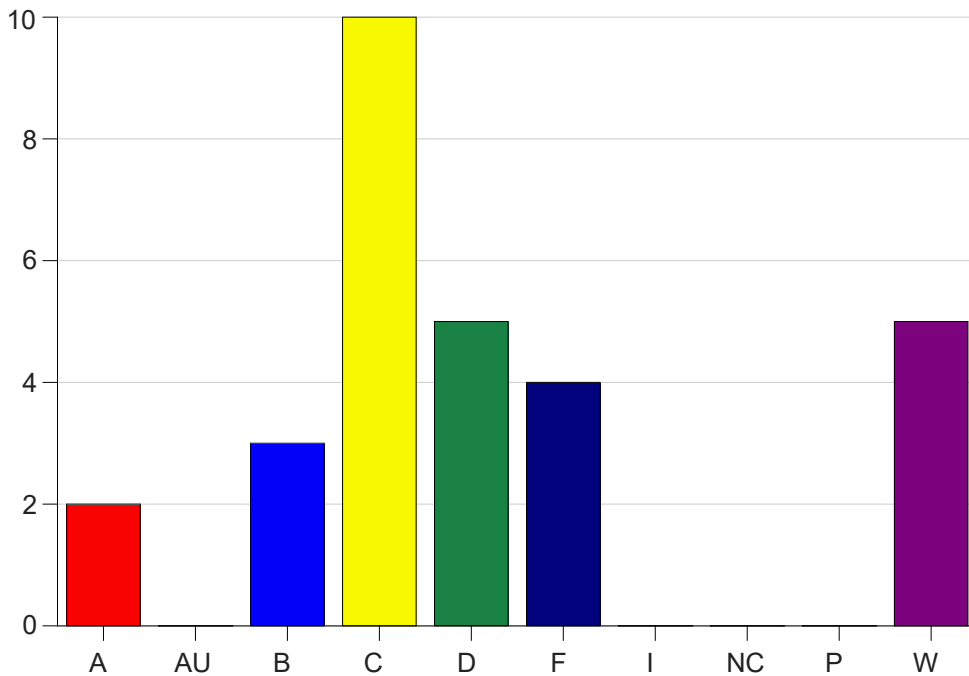

Louisiana State University Eunice

Grade Distribution by Course

2023 Fall Semester

Dec 20, 2023
1:01:56 PM

Course Work Course Number: MATH1431

Course Work Count - All		A	AU	B	C	D	F	I	NC	P	W	Total
01	Dunlap,A	2	0	3	10	5	4	0	0	0	5	29
Total		2	0	3	10	5	4	0	0	0	5	29