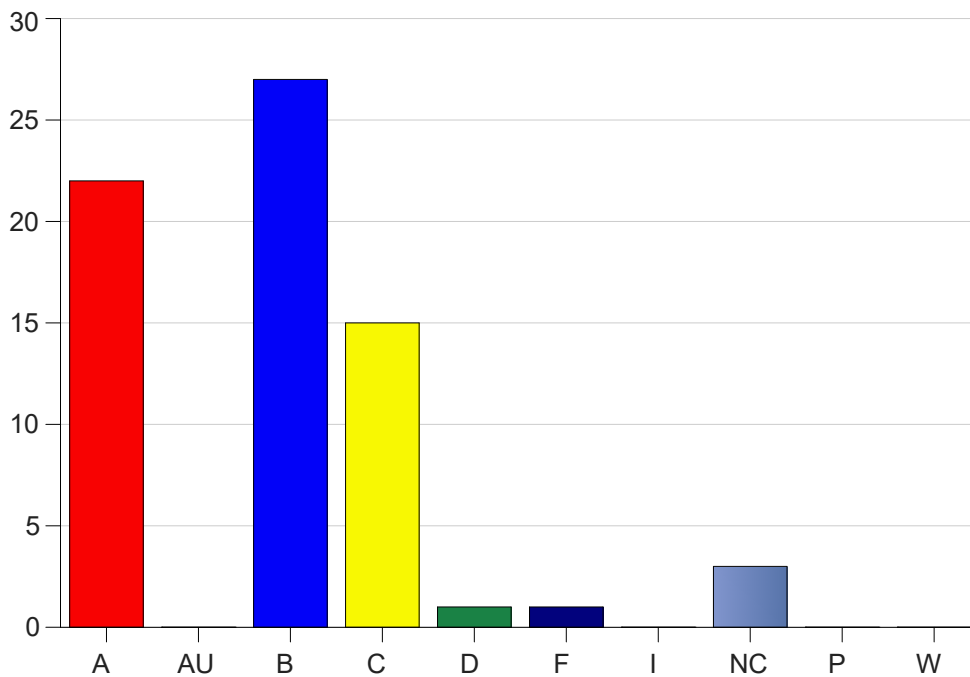

Louisiana State University Eunice

Grade Distribution by Course

2023 Fall Semester

Dec 20, 2023
1:01:56 PM

Course Work Course Number: NURS1130

Course Work Count - All		A	AU	B	C	D	F	I	NC	P	W	Total
01	Foreman,M	0	0	19	15	1	1	0	3	0	0	39
50	LaFleur,L	22	0	8	0	0	0	0	0	0	0	30
Total		22	0	27	15	1	1	0	3	0	0	69