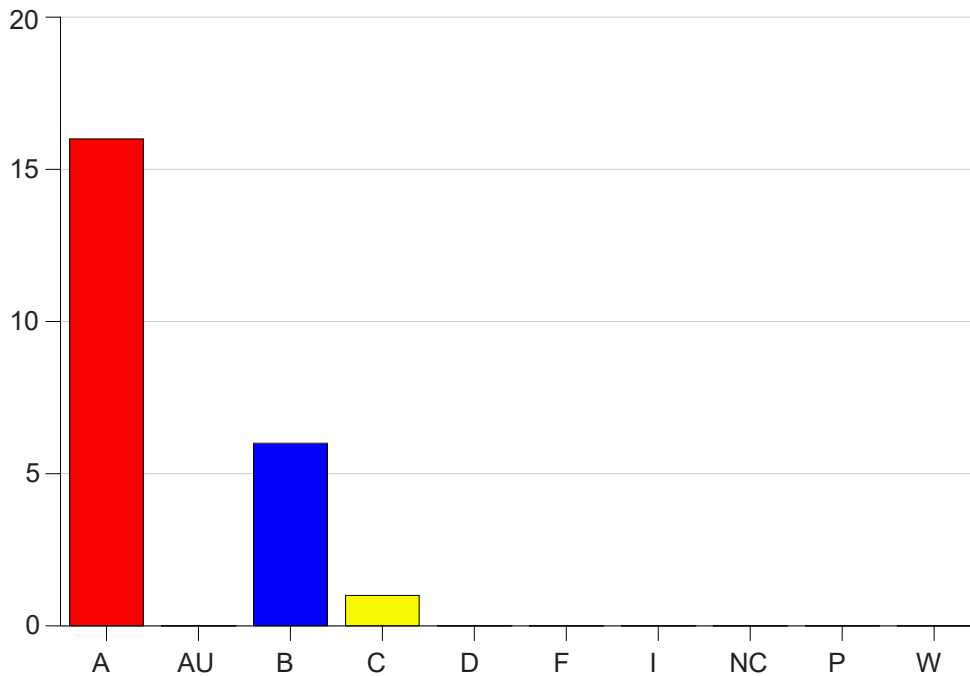

Louisiana State University Eunice

Grade Distribution by Course

2023 Fall Semester

Dec 20, 2023
1:01:56 PM

Course Work Course Number: MKTG2999

Course Work Count - All		A	AU	B	C	D	F	I	NC	P	W	Total
25	Reed, D	16	0	6	1	0	0	0	0	0	0	23
Total		16	0	6	1	0	0	0	0	0	0	23