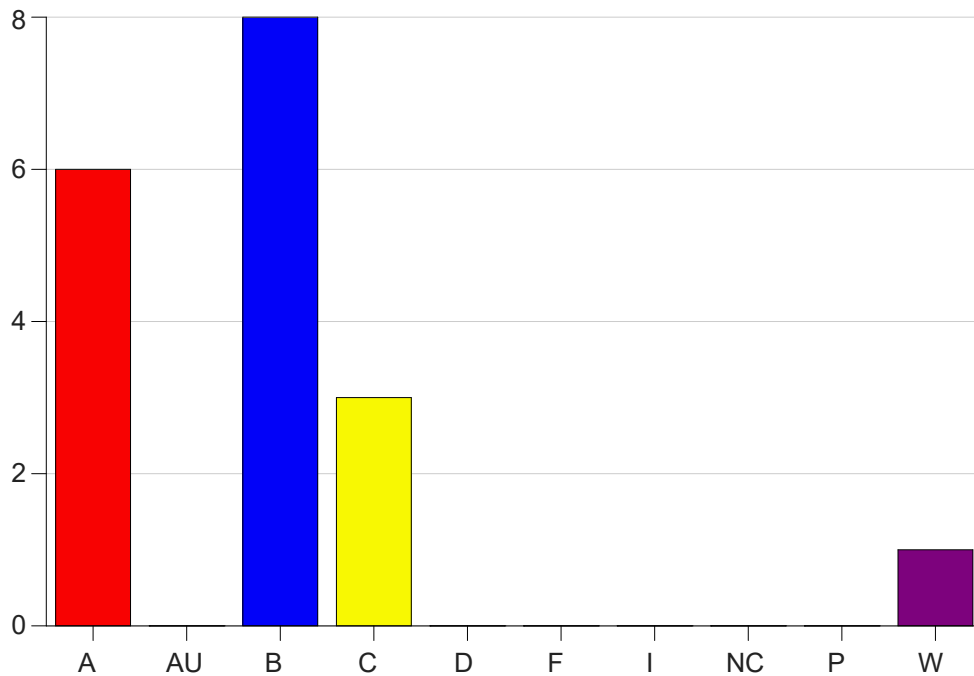

Louisiana State University Eunice

Grade Distribution by Course

2023 Fall Semester

Dec 20, 2023
1:01:56 PM

Course Work Course Number: ALLH2625

Course Work Count - All		A	AU	B	C	D	F	I	NC	P	W	Total
S1	Massy,J	6	0	8	3	0	0	0	0	0	1	18
Total		6	0	8	3	0	0	0	0	0	1	18