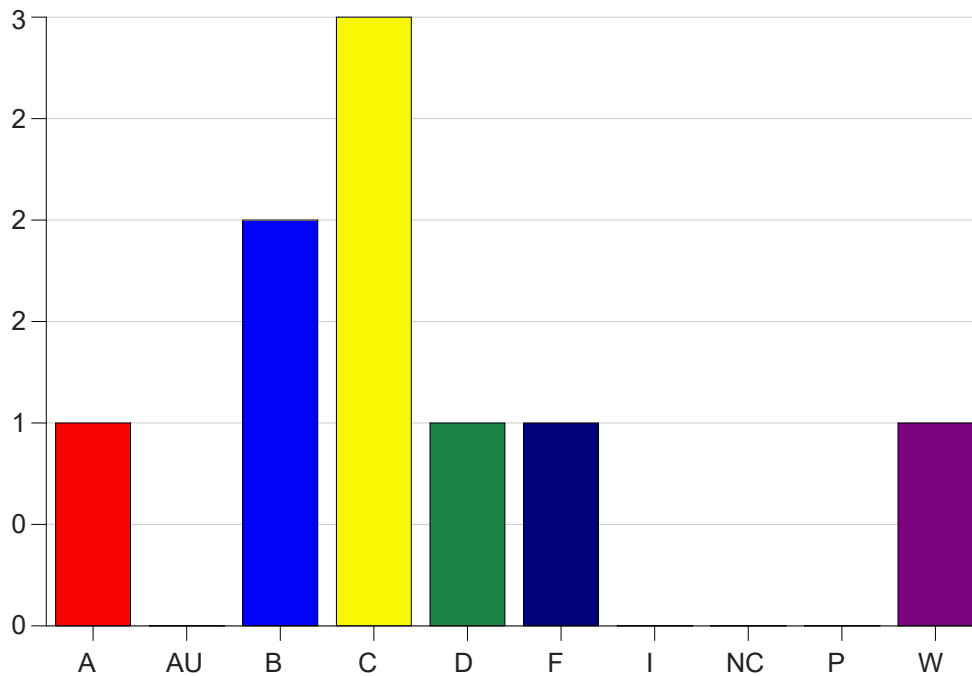

Louisiana State University Eunice

Grade Distribution by Course

2023 Fall Semester

Dec 20, 2023
1:01:56 PM

Course Work Course Number: CHEM1202

Course Work Count - All		A	AU	B	C	D	F	I	NC	P	W	Total
01	Borill, B	1	0	2	3	1	1	0	0	0	1	9
Total		1	0	2	3	1	1	0	0	0	1	9