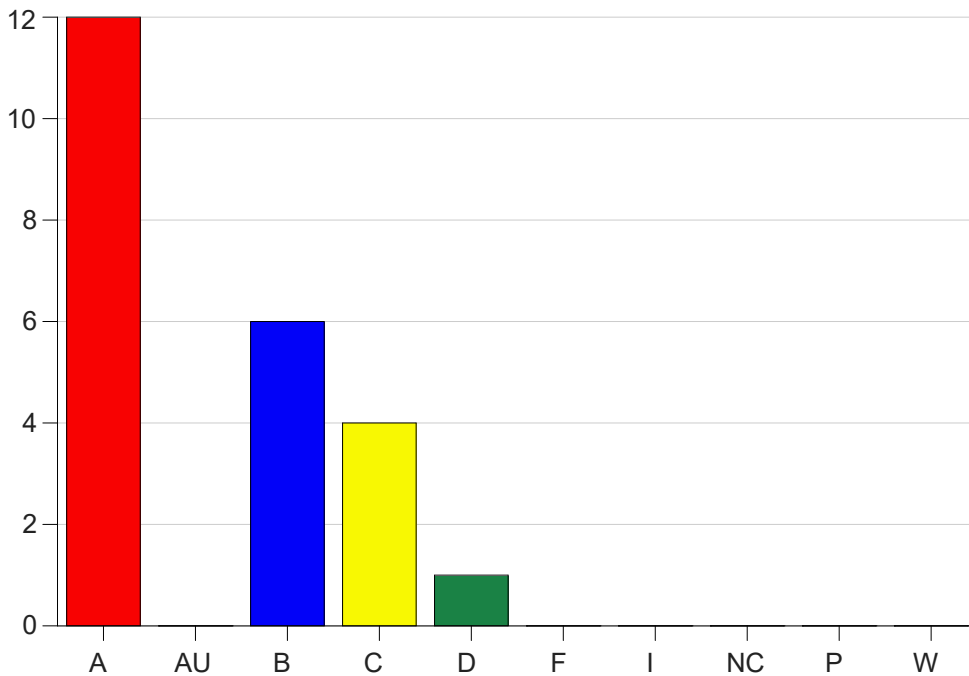

Louisiana State University Eunice

Grade Distribution by Course

2023 Fall Semester

Dec 20, 2023
1:01:56 PM

Course Work Course Number: CSC 1015

Course Work Count - All		A	AU	B	C	D	F	I	NC	P	W	Total
01	Seeder, L	12	0	6	4	1	0	0	0	0	0	23
Total		12	0	6	4	1	0	0	0	0	0	23