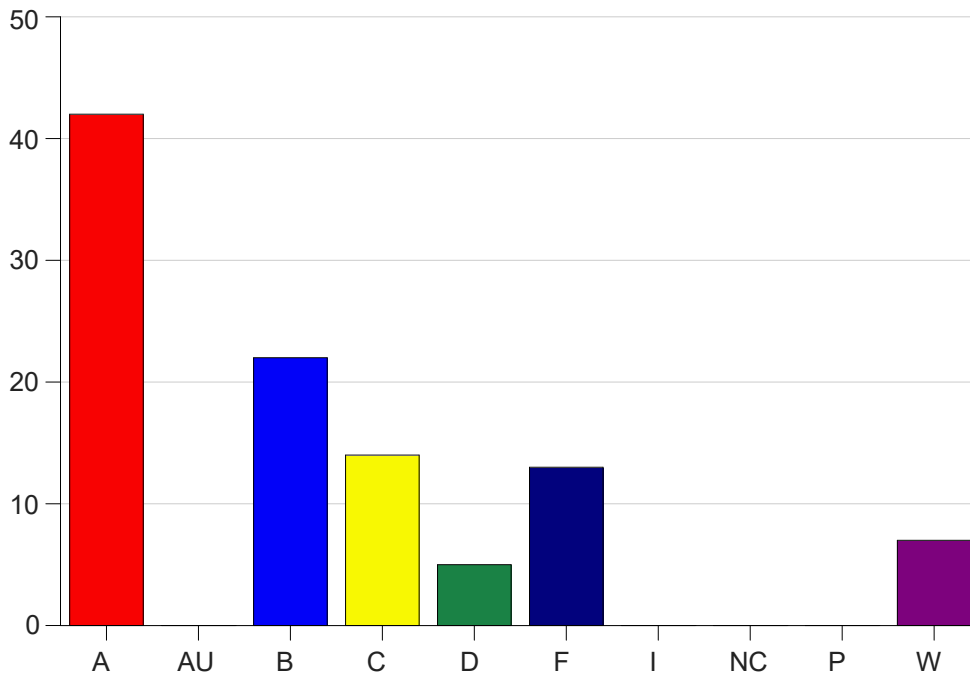

Louisiana State University Eunice

Grade Distribution by Course

2023 Fall Semester

Dec 20, 2023
1:01:56 PM

Course Work Course Number: HIST1003

Course Work Count - All		A	AU	B	C	D	F	I	NC	P	W	Total
01	Dozier, T	4	0	10	5	4	5	0	0	0	3	31
25	Sellers,W	27	0	6	1	0	5	0	0	0	1	40
D1	Huval, K	11	0	6	8	1	3	0	0	0	3	32
Total		42	0	22	14	5	13	0	0	0	7	103