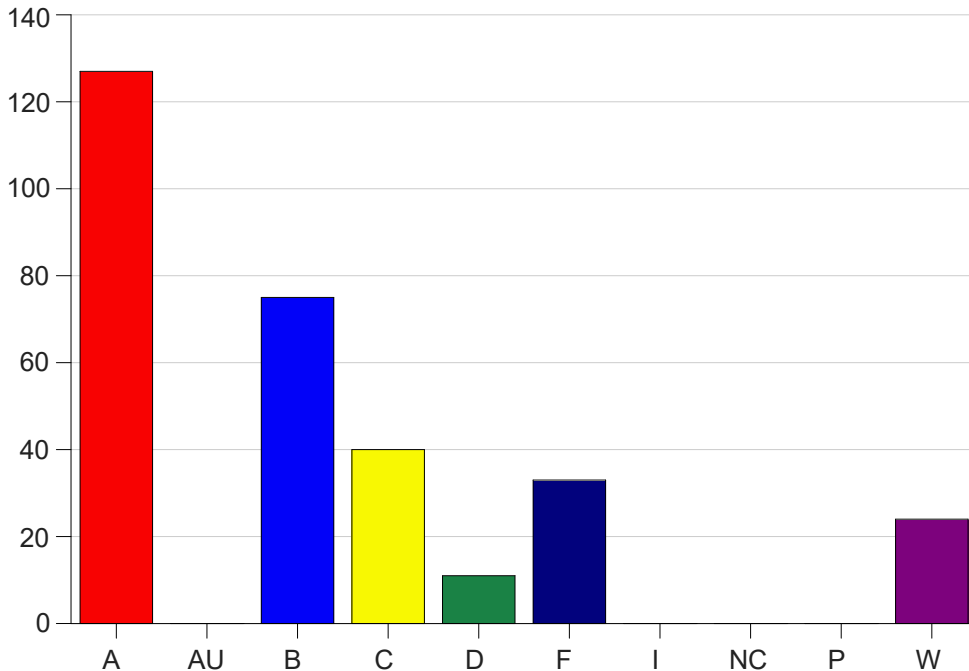

Course Work Course Number: ENGL1002

Course Work Count - All		A	AU	B	C	D	F	I	NC	P	W	Total
01	Fontenot,B	11	0	10	5	0	4	0	0	0	1	31
02	Stone, T	1	0	4	8	4	8	0	0	0	2	27
03	Stone, T	0	0	3	3	3	5	0	0	0	1	15
04	Emmons, L	5	0	3	3	0	0	0	0	0	3	14
05	Cavell,M	5	0	8	1	2	1	0	0	0	1	18
06	Cavell,M	5	0	2	5	1	0	0	0	0	2	15
07	Fontenot,B	8	0	0	0	0	0	0	0	0	0	8
20	Cavell,M	18	0	5	3	0	0	0	0	0	2	28
21	Brown, C	16	0	5	1	0	4	0	0	0	1	27
22	Brown, C	17	0	3	3	0	4	0	0	0	2	29
D1	Tooker, J	11	0	13	2	0	1	0	0	0	1	28
D2	Aymond, M	8	0	0	0	0	0	0	0	0	0	8
D3	Witt, A	10	0	6	1	0	0	0	0	0	3	20
D4	Witt, A	7	0	5	2	0	0	0	0	0	3	17
L6	Whitehea,M	5	0	8	3	1	6	0	0	0	2	25
Total		127	0	75	40	11	33	0	0	0	24	310