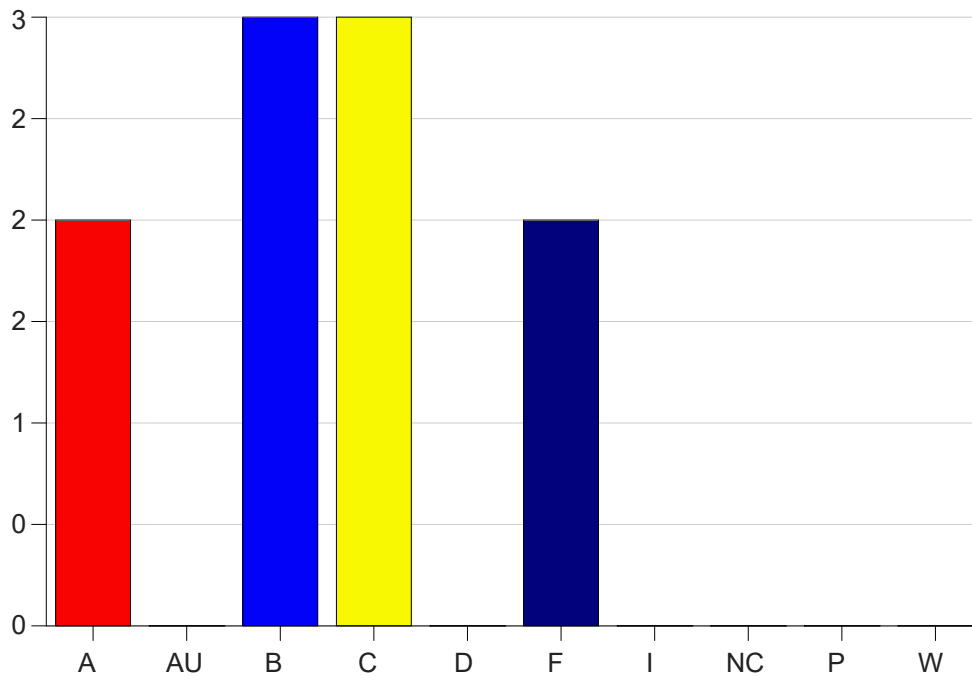

Louisiana State University Eunice

Grade Distribution by Course

2023 Fall Semester

Dec 20, 2023
1:01:56 PM

Course Work Course Number: NURS2350

Course Work Count - All		A	AU	B	C	D	F	I	NC	P	W	Total
01	Brand, C	2	0	3	3	0	2	0	0	0	0	10
Total		2	0	3	3	0	2	0	0	0	0	10