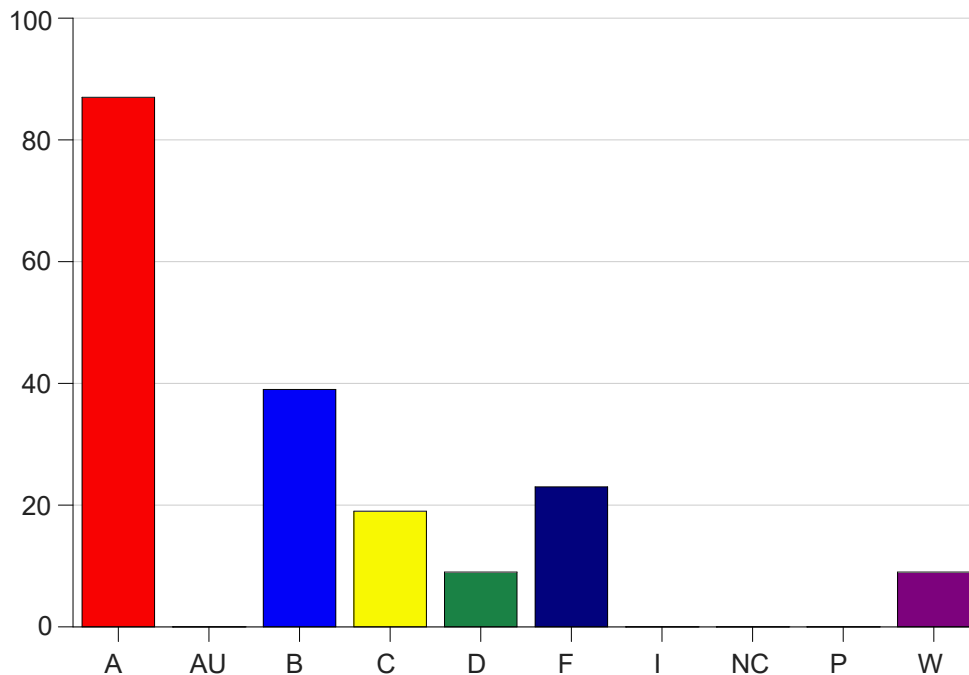

Louisiana State University Eunice

Grade Distribution by Course

2023 Fall Semester

Dec 20, 2023
1:01:56 PM

Course Work Course Number: MUS 1751

Course Work Count - All		A	AU	B	C	D	F	I	NC	P	W	Total
20	Locy,R	0	0	9	7	2	4	0	0	0	2	24
23	Jones,Clin	28	0	6	1	1	4	0	0	0	0	40
25	Jones,Clin	25	0	2	2	0	4	0	0	0	3	36
26	Jones,Clin	16	0	4	4	4	6	0	0	0	1	35
D1	Jones,Clin	18	0	8	1	0	1	0	0	0	0	28
L1	Locy,R	0	0	5	1	1	3	0	0	0	2	12
L6	Locy,R	0	0	5	3	1	1	0	0	0	1	11
Total		87	0	39	19	9	23	0	0	0	9	186