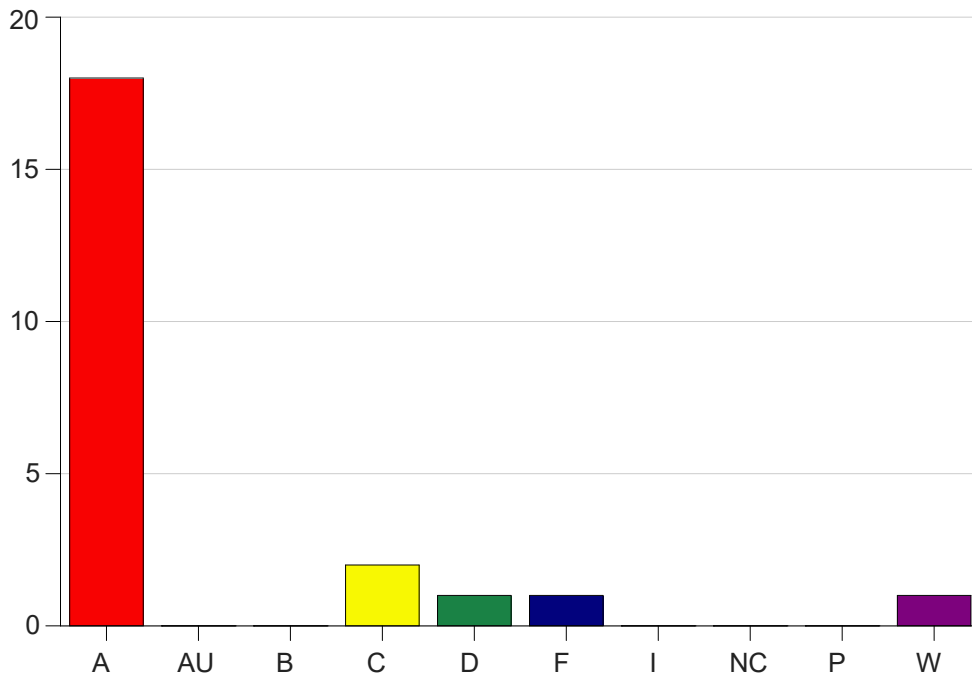

Louisiana State University Eunice

Grade Distribution by Course

2023 Fall Semester

Dec 20, 2023
1:01:56 PM

Course Work Course Number: **BADM2001**

Course Work Count - All		A	AU	B	C	D	F	I	NC	P	W	Total
25	Manuel,C	18	0	0	2	1	1	0	0	0	1	23
Total		18	0	0	2	1	1	0	0	0	1	23