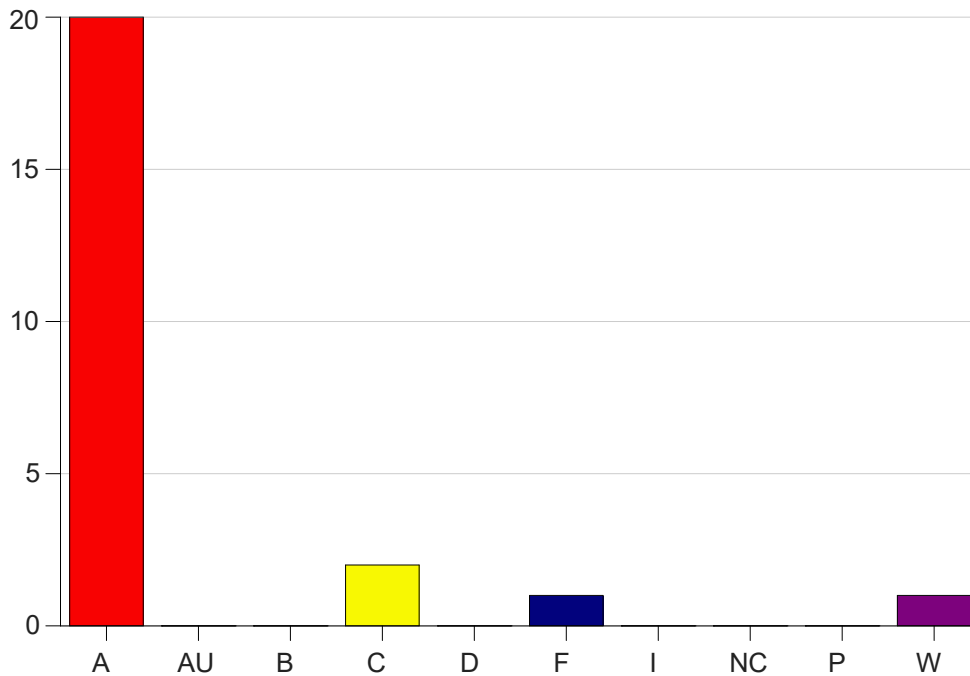

Louisiana State University Eunice

Grade Distribution by Course

2023 Fall Semester

Dec 20, 2023
1:01:56 PM

Course Work Course Number: CSC 1011

Course Work Count - All		A	AU	B	C	D	F	I	NC	P	W	Total
01	Seeder, L	20	0	0	2	0	1	0	0	0	1	24
Total		20	0	0	2	0	1	0	0	0	1	24