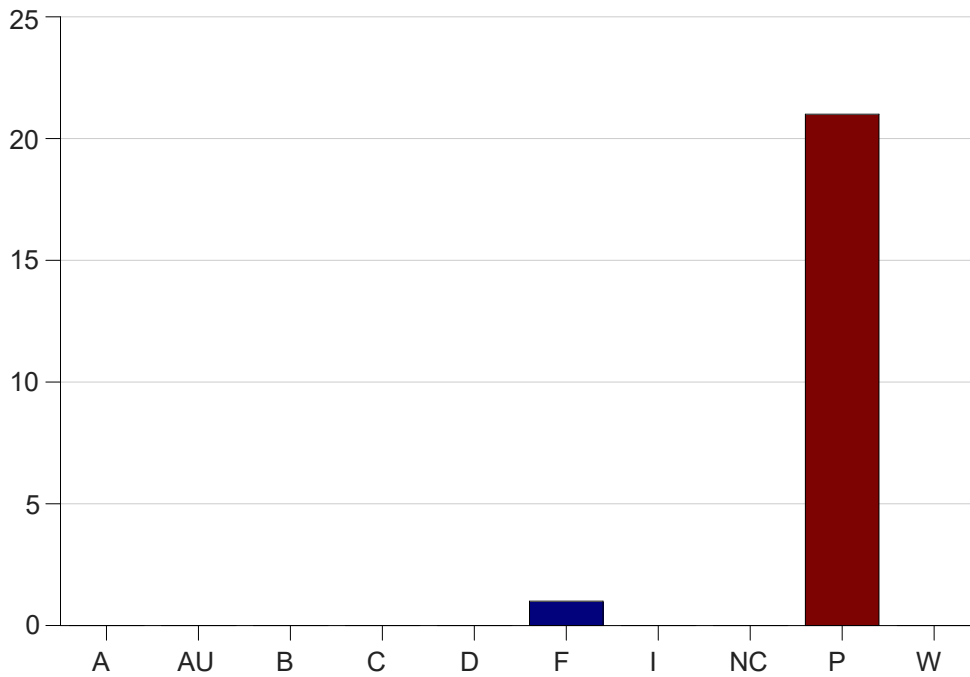

Louisiana State University Eunice

Grade Distribution by Course

2023 Fall Semester

Dec 20, 2023
1:01:56 PM

Course Work Course Number: NURS1235

Course Work Count - All		A	AU	B	C	D	F	I	NC	P	W	Total
90	Batiste,B	0	0	0	0	0	1	0	0	6	0	7
91	Broussar,T	0	0	0	0	0	0	0	0	7	0	7
92	Wolf, A	0	0	0	0	0	0	0	0	8	0	8
Total		0	0	0	0	0	1	0	0	21	0	22