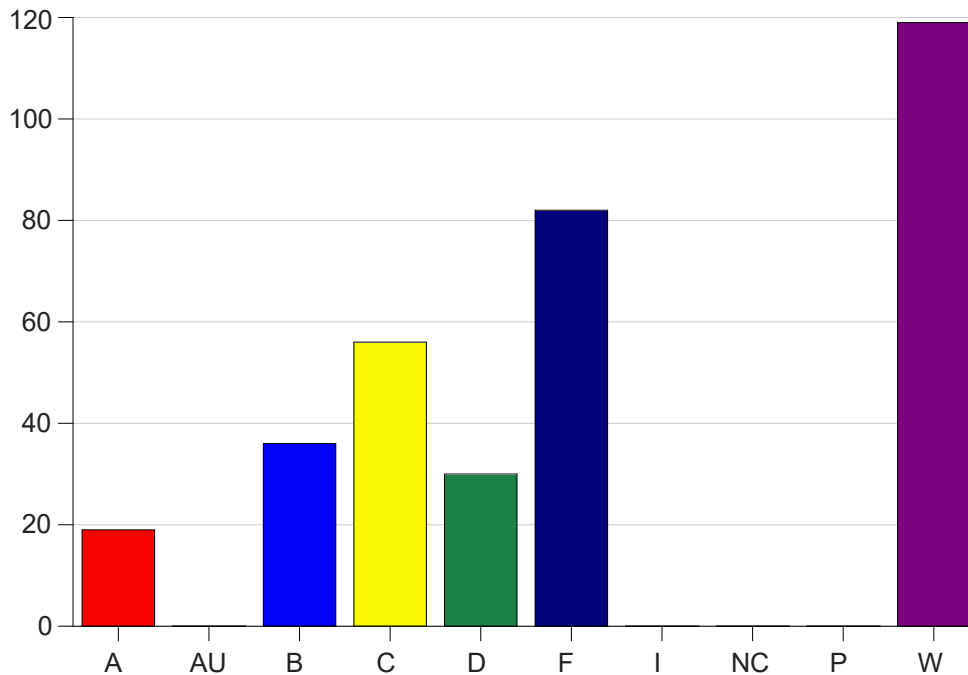

Louisiana State University Eunice

Grade Distribution by Course

2023 Fall Semester

Dec 20, 2023
1:01:56 PM

Course Work Course Number: MATH1015T

Course Work Count - All		A	AU	B	C	D	F	I	NC	P	W	Total
20	Bryant,R	3	0	3	1	1	6	0	0	0	17	31
21	ThibodeauJ	0	0	0	2	2	16	0	0	0	13	33
S1	Boffenmyer	2	0	2	0	4	8	0	0	0	8	24
T1	Jean, J	0	0	0	3	0	2	0	0	0	12	17
T2	Vidrine, E	5	0	8	17	5	4	0	0	0	8	47
T3	Dunlap,A	1	0	7	6	5	11	0	0	0	21	51
TB	Parrino,G	2	0	2	9	2	7	0	0	0	11	33
TC	Parrino,G	3	0	7	4	2	11	0	0	0	8	35
TE	Vidrine, E	1	0	0	3	4	4	0	0	0	4	16
TF	Vidrine, E	1	0	7	6	0	8	0	0	0	11	33
TG	Henry, H	1	0	0	5	5	5	0	0	0	6	22
Total		19	0	36	56	30	82	0	0	0	119	342