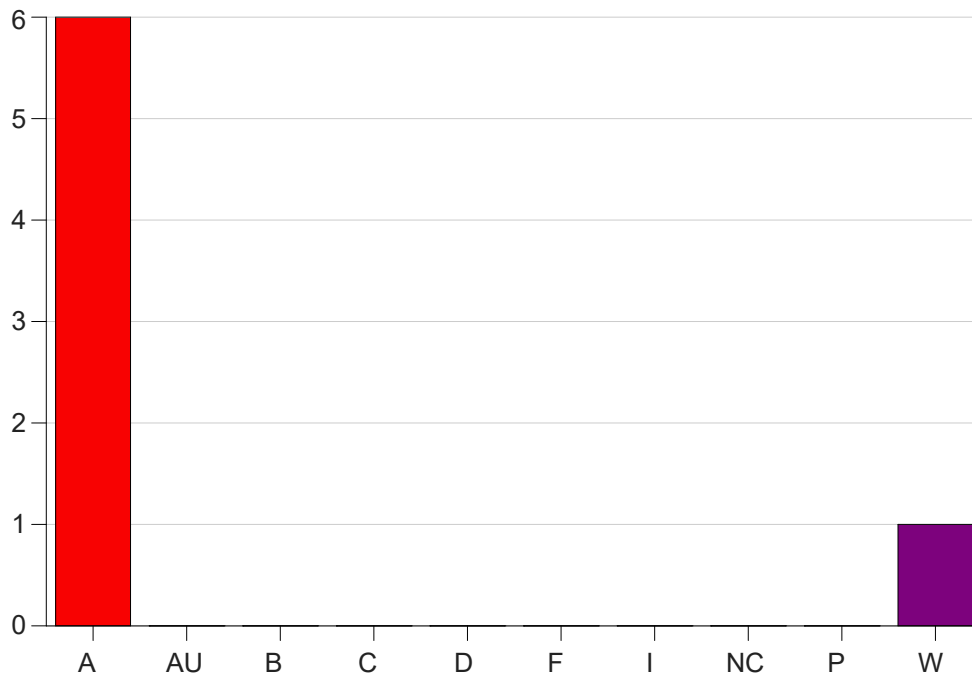

Louisiana State University Eunice

Grade Distribution by Course

2023 Fall Semester

Dec 20, 2023
1:01:56 PM

Course Work Course Number: RC 1001

Course Work Count - All		A	AU	B	C	D	F	I	NC	P	W	Total
01	Warner,K	6	0	0	0	0	0	0	0	0	1	7
Total		6	0	0	0	0	0	0	0	0	1	7