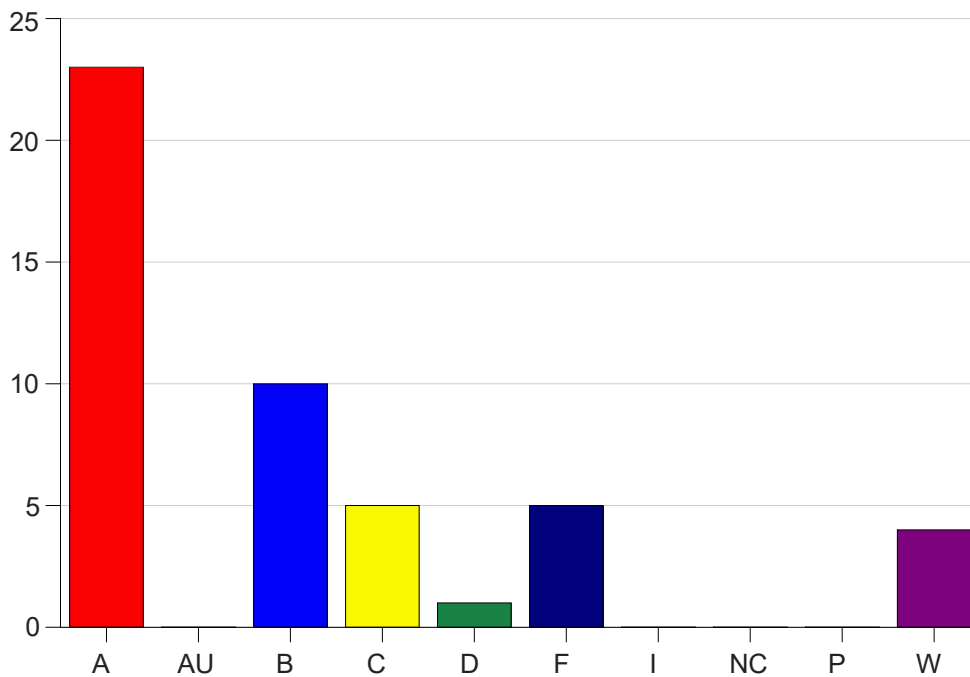

Louisiana State University Eunice

Grade Distribution by Course

2023 Fall Semester

Dec 20, 2023
1:01:56 PM

Course Work Course Number: ART 1441

Course Work Count - All		A	AU	B	C	D	F	I	NC	P	W	Total
01	Jones, S	7	0	1	2	0	1	0	0	0	3	14
20	Jones, S	16	0	9	3	1	4	0	0	0	1	34
Total		23	0	10	5	1	5	0	0	0	4	48