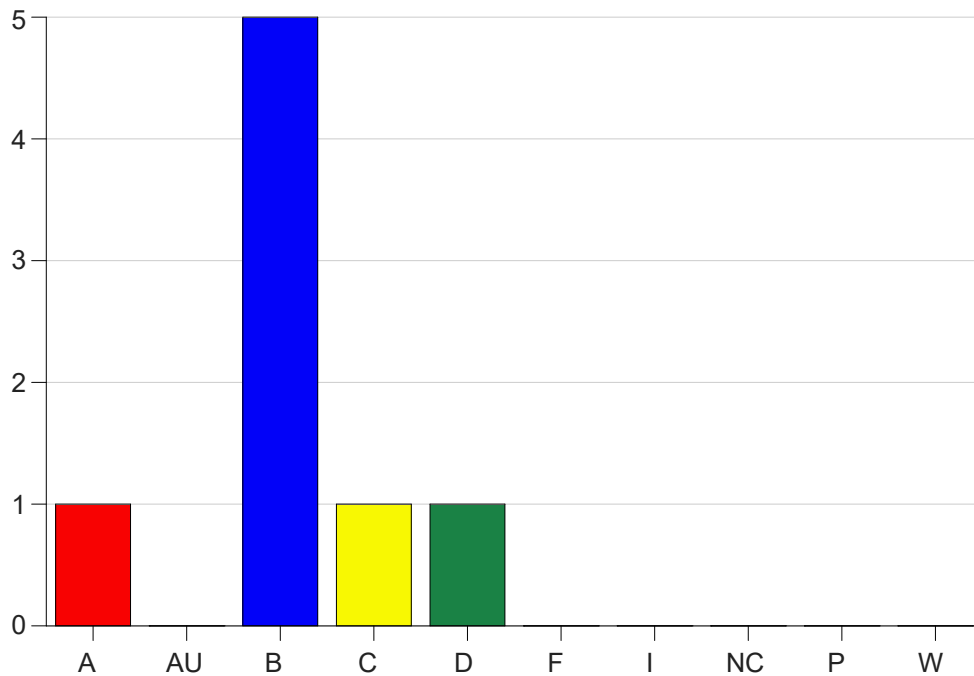

Louisiana State University Eunice

Grade Distribution by Course

2023 Fall Semester

Dec 20, 2023
1:01:56 PM

Course Work Course Number: EDCI2271

Course Work Count - All		A	AU	B	C	D	F	I	NC	P	W	Total
20	Gonzalez,L	1	0	5	1	1	0	0	0	0	0	8
Total		1	0	5	1	1	0	0	0	0	0	8