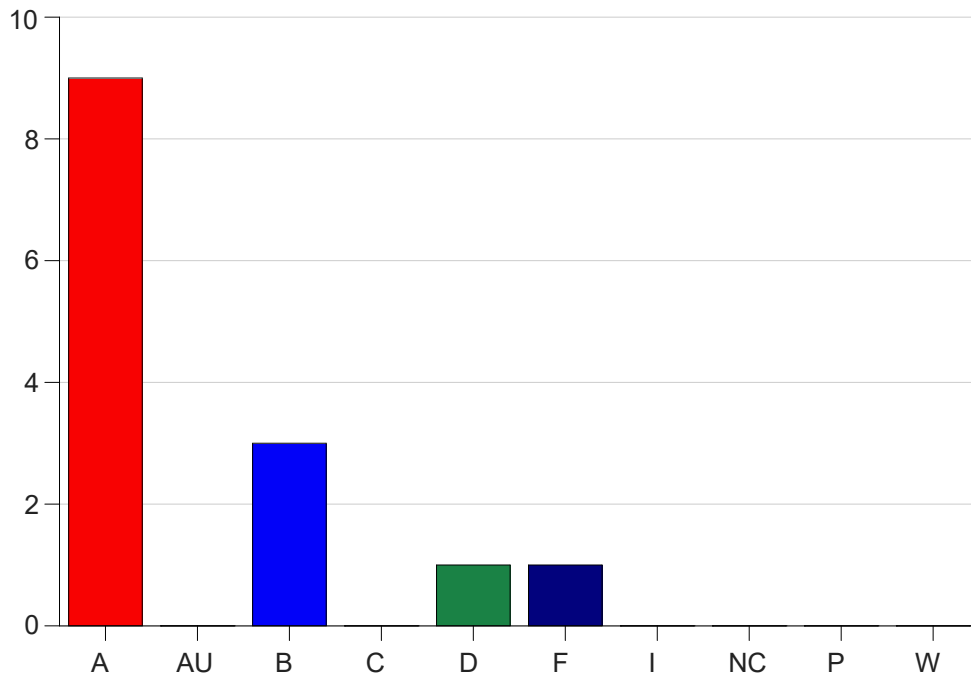

Louisiana State University Eunice

Grade Distribution by Course

2023 Fall Semester

Dec 20, 2023
1:01:56 PM

Course Work Course Number: CJ 2153

Course Work Count - All		A	AU	B	C	D	F	I	NC	P	W	Total
L1	Richards,M	9	0	3	0	1	1	0	0	0	0	14
Total		9	0	3	0	1	1	0	0	0	0	14