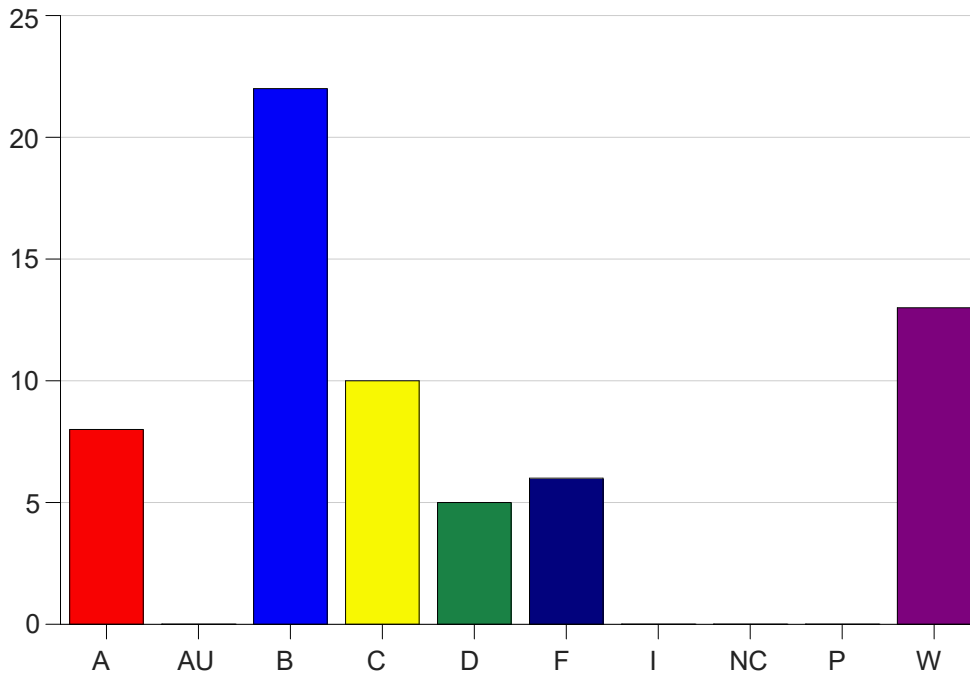

Louisiana State University Eunice

Grade Distribution by Course

2023 Fall Semester

Dec 20, 2023
1:01:56 PM

Course Work Course Number: CHEM1001

Course Work Count - All		A	AU	B	C	D	F	I	NC	P	W	Total
01	Borill, B	4	0	12	6	5	0	0	0	0	5	32
25	Watkins, C	4	0	10	4	0	6	0	0	0	8	32
Total		8	0	22	10	5	6	0	0	0	13	64