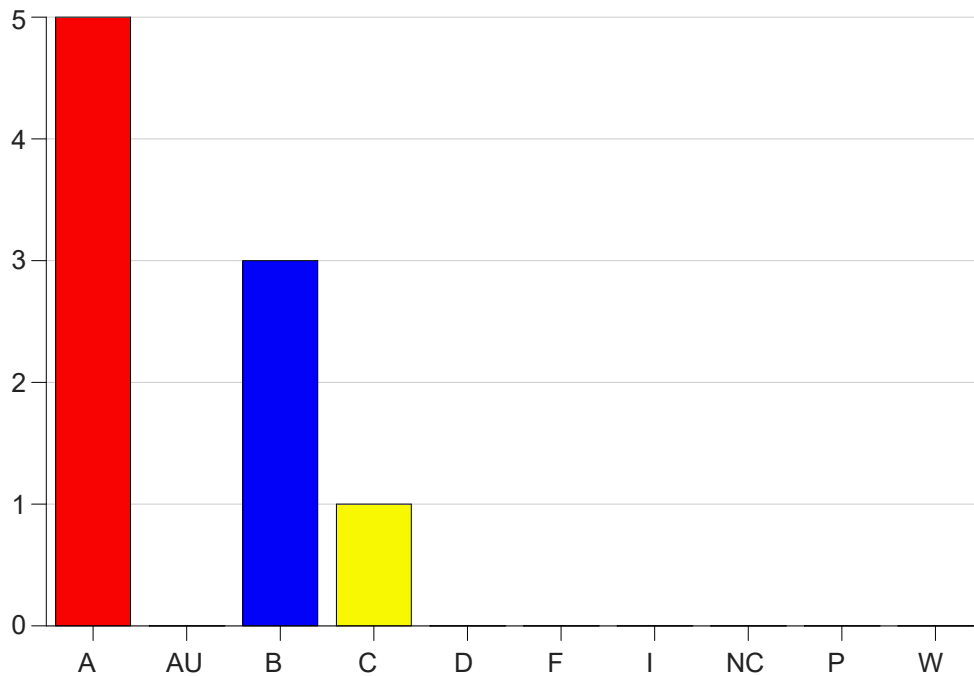

Louisiana State University Eunice

Grade Distribution by Course

2023 Fall Semester

Dec 20, 2023
1:01:56 PM

Course Work Course Number: CSC 2230

Course Work Count - All		A	AU	B	C	D	F	I	NC	P	W	Total
25	Seeder, L	5	0	3	1	0	0	0	0	0	0	9
Total		5	0	3	1	0	0	0	0	0	0	9