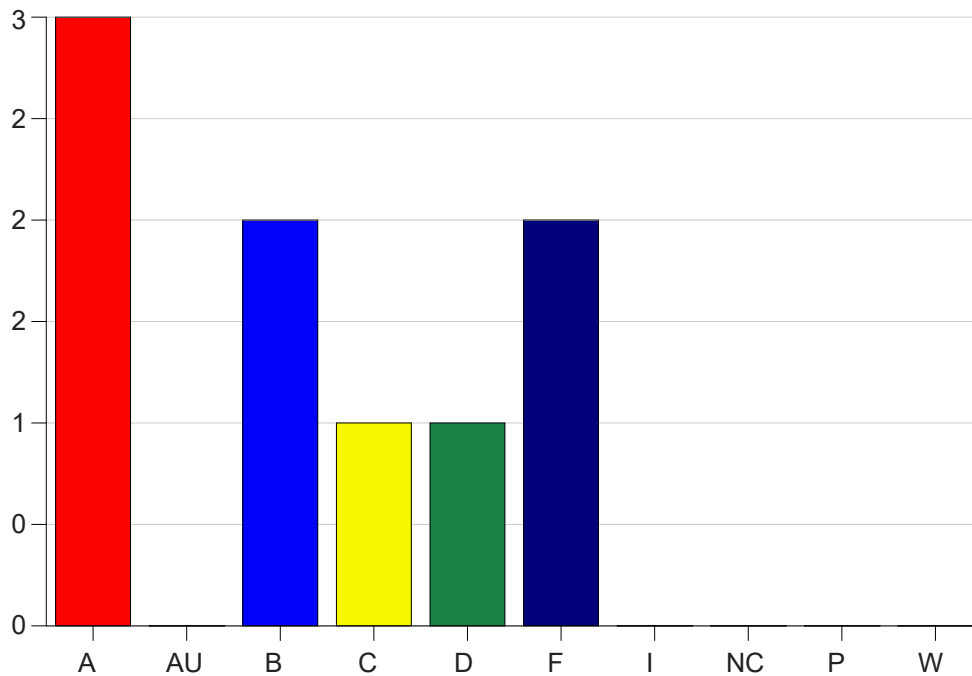

Louisiana State University Eunice

Grade Distribution by Course

2023 Fall Semester

Dec 20, 2023
1:01:56 PM

Course Work Course Number: CJ 2600

Course Work Count - All		A	AU	B	C	D	F	I	NC	P	W	Total
L6	Herko, J	3	0	2	1	1	2	0	0	0	0	9
Total		3	0	2	1	1	2	0	0	0	0	9