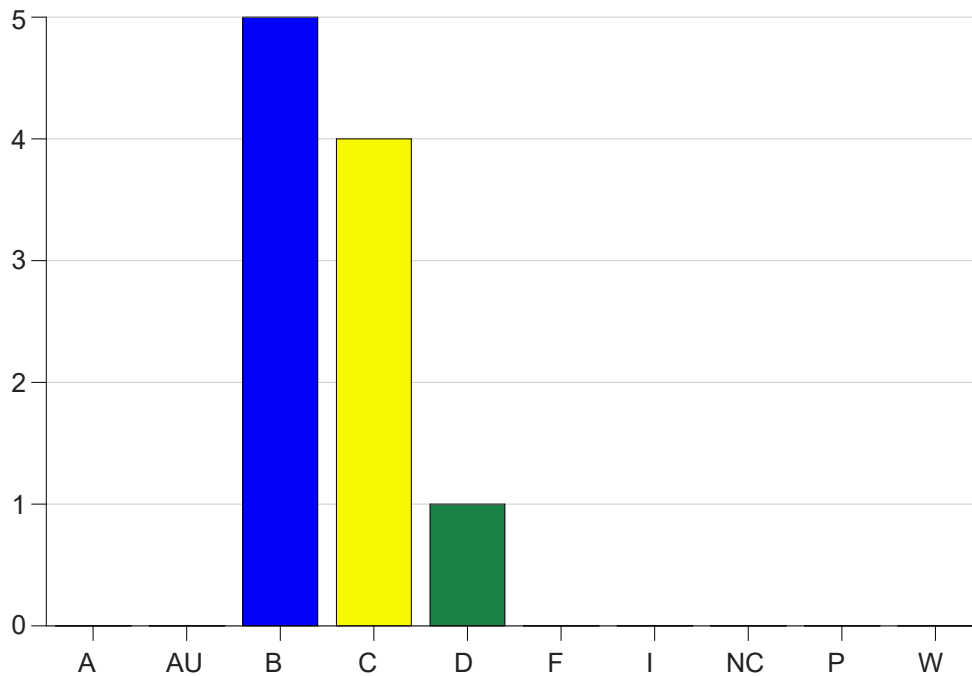

Louisiana State University Eunice

Grade Distribution by Course

2023 Fall Semester

Dec 20, 2023
1:01:56 PM

Course Work Course Number: NURS2452

Course Work Count - All		A	AU	B	C	D	F	I	NC	P	W	Total
25	L'Hote,W	0	0	5	4	1	0	0	0	0	0	10
Total		0	0	5	4	1	0	0	0	0	0	10