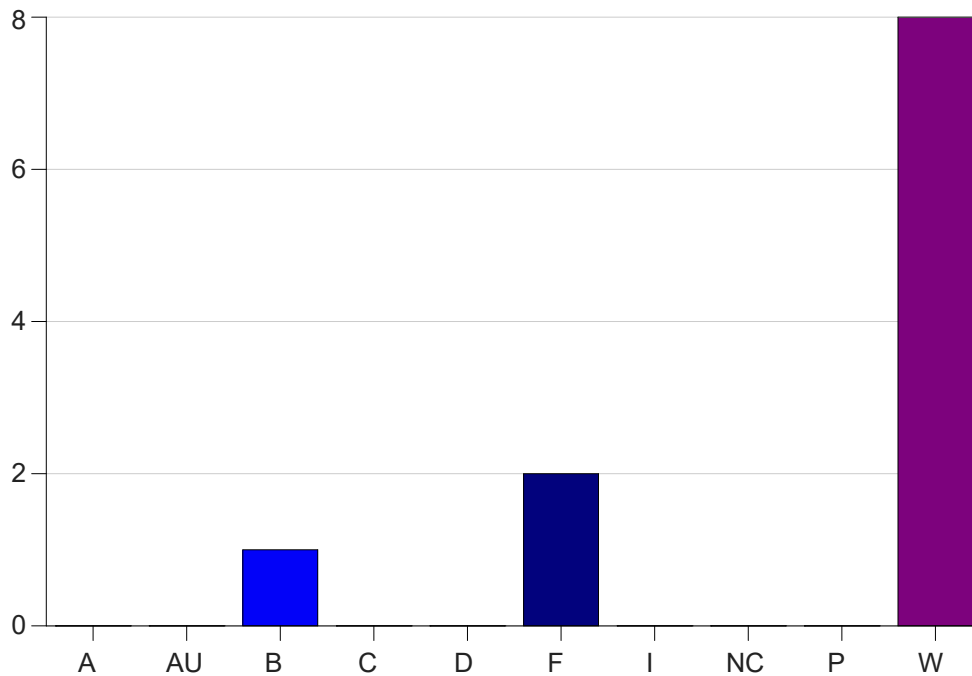

Louisiana State University Eunice

Grade Distribution by Course

2023 Fall Semester

Dec 20, 2023
1:01:56 PM

Course Work Course Number: MATH1029T

Course Work Count - All		A	AU	B	C	D	F	I	NC	P	W	Total
TA	Dunlap,A	0	0	1	0	0	2	0	0	0	8	11
Total		0	0	1	0	0	2	0	0	0	8	11