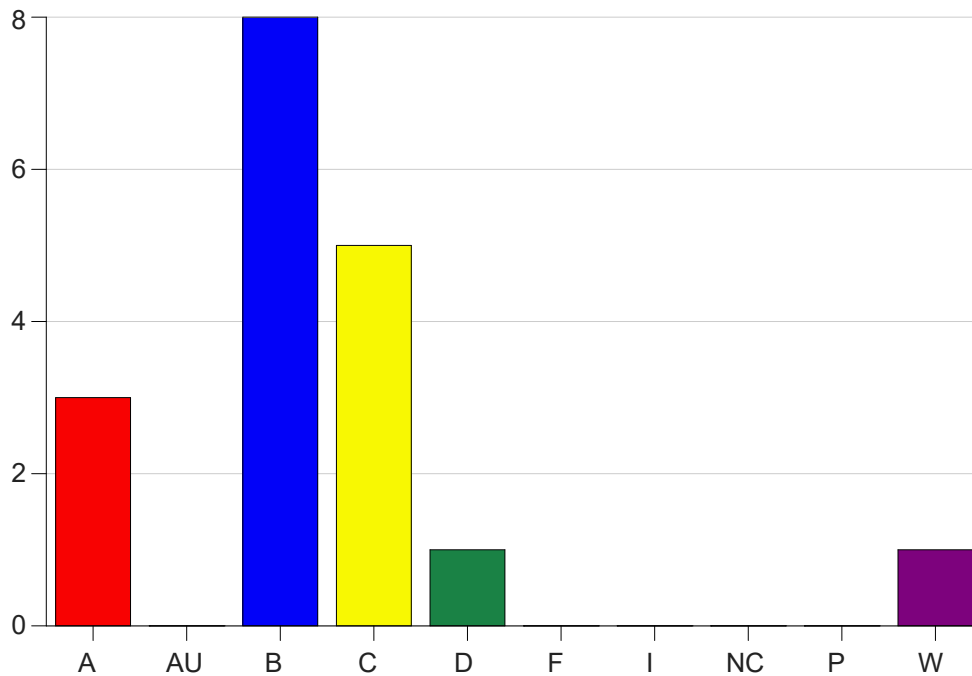

Louisiana State University Eunice

Grade Distribution by Course

2023 Fall Semester

Dec 20, 2023
1:01:56 PM

Course Work Course Number: SURT1104

Course Work Count - All		A	AU	B	C	D	F	I	NC	P	W	Total
01	Guillory,K	3	0	8	5	1	0	0	0	0	1	18
Total		3	0	8	5	1	0	0	0	0	1	18