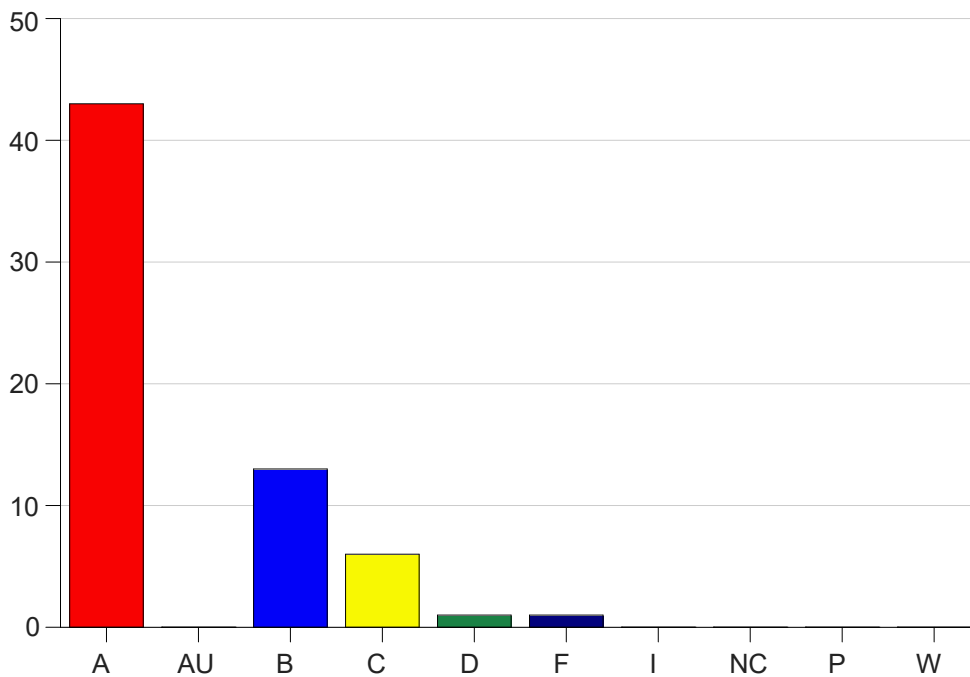

Louisiana State University Eunice

Grade Distribution by Course

2023 Fall Semester

Dec 20, 2023
1:01:56 PM

Course Work Course Number: GEOG1001

Course Work Count - All		A	AU	B	C	D	F	I	NC	P	W	Total
25	Ardoin,J	25	0	10	6	1	1	0	0	0	0	43
C1	Ardoin,J	18	0	3	0	0	0	0	0	0	0	21
Total		43	0	13	6	1	1	0	0	0	0	64