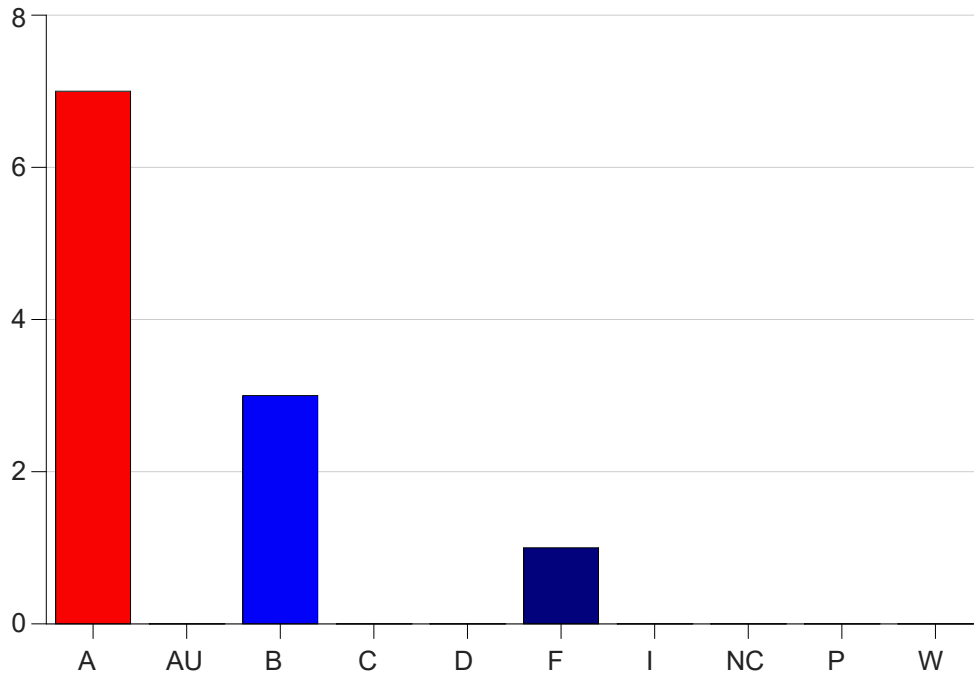

Louisiana State University Eunice

Grade Distribution by Course

2023 Fall Semester

Dec 20, 2023
1:01:56 PM

Course Work Course Number: EMGT2000

Course Work Count - All		A	AU	B	C	D	F	I	NC	P	W	Total
L6	Ford, N	7	0	3	0	0	1	0	0	0	0	11
Total		7	0	3	0	0	1	0	0	0	0	11