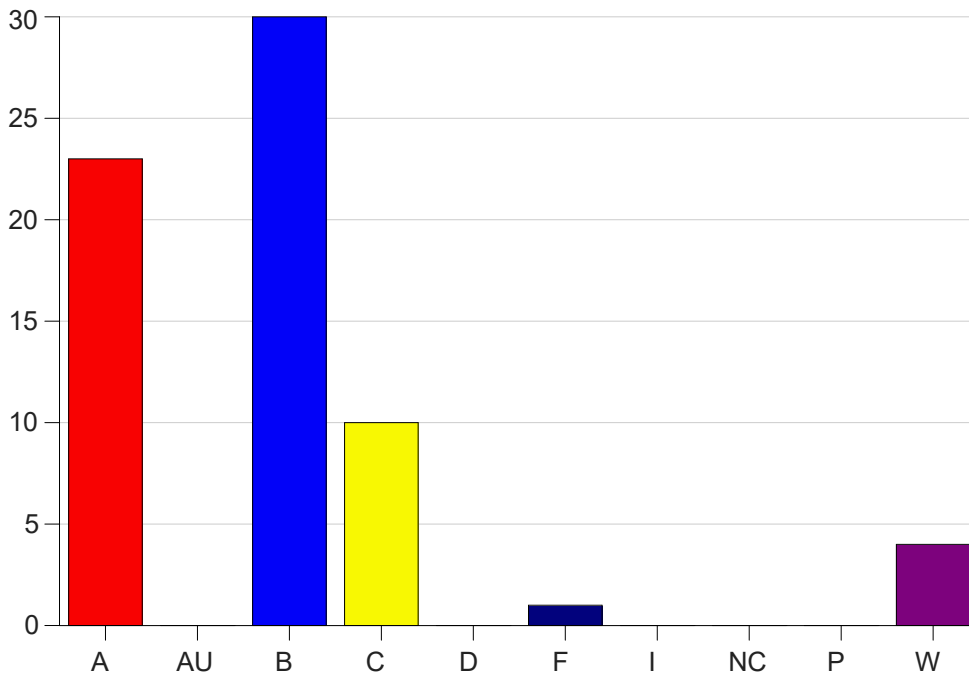

Louisiana State University Eunice

Grade Distribution by Course

2023 Fall Semester

Dec 20, 2023
1:01:56 PM

Course Work Course Number: BIOL2161

Course Work Count - All		A	AU	B	C	D	F	I	NC	P	W	Total
91	Dalfrey, K	11	0	11	5	0	0	0	0	0	1	28
92	RobichauxS	8	0	14	4	0	0	0	0	0	2	28
94	Dalfrey, K	4	0	5	1	0	1	0	0	0	1	12
Total		23	0	30	10	0	1	0	0	0	4	68