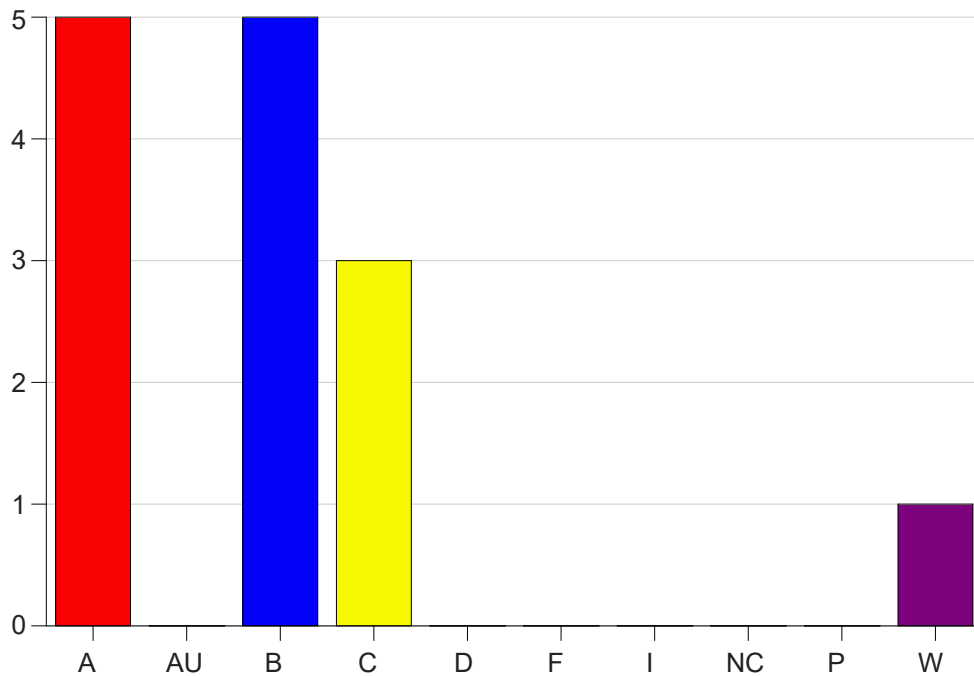

Louisiana State University Eunice

Grade Distribution by Course

2023 Fall Semester

Dec 20, 2023
1:01:56 PM

Course Work Course Number: BADM2050

Course Work Count - All		A	AU	B	C	D	F	I	NC	P	W	Total
25	Thibodeaux	5	0	5	3	0	0	0	0	0	1	14
Total		5	0	5	3	0	0	0	0	0	1	14