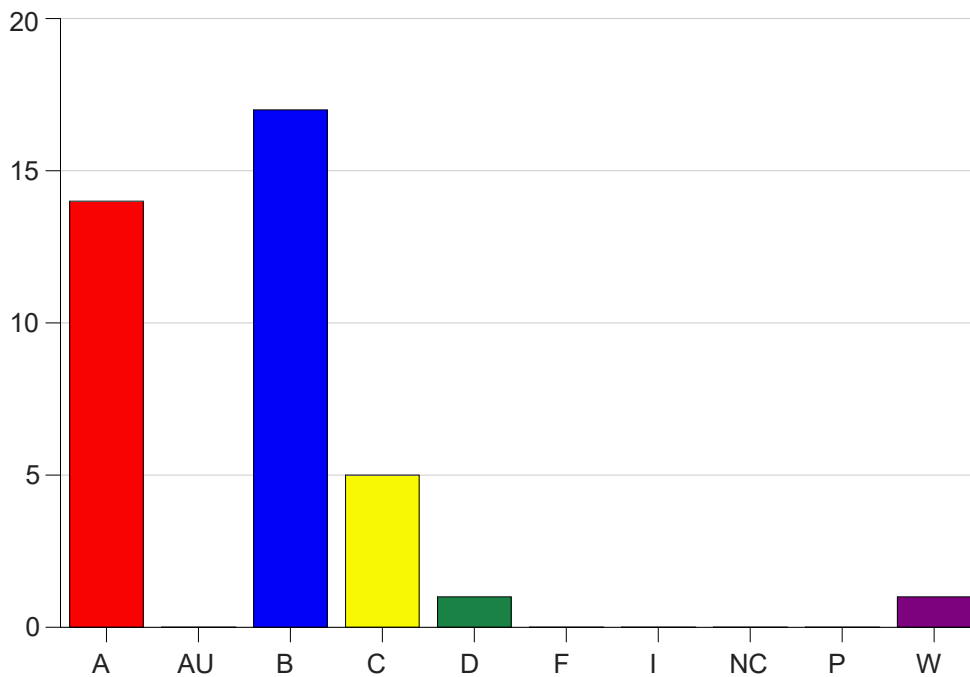

Louisiana State University Eunice

Grade Distribution by Course

2023 Fall Semester

Dec 20, 2023
1:01:56 PM

Course Work Course Number: CMST2060

Course Work Count - All		A	AU	B	C	D	F	I	NC	P	W	Total
01	Brown, R	6	0	4	1	0	0	0	0	0	0	11
02	Brown, R	8	0	13	4	1	0	0	0	0	1	27
Total		14	0	17	5	1	0	0	0	0	1	38