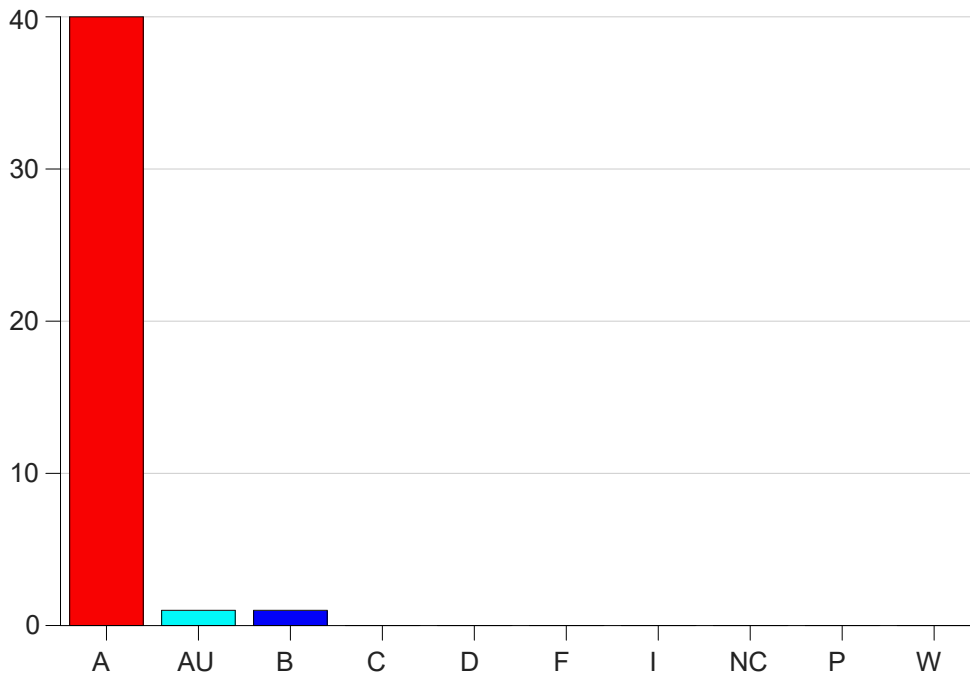

Louisiana State University Eunice

Grade Distribution by Course

2023 Fall Semester

Dec 20, 2023
1:01:56 PM

Course Work Course Number: HPRE1142

Course Work Count - All		A	AU	B	C	D	F	I	NC	P	W	Total
01	Samuels, J	1	1	1	0	0	0	0	0	0	0	3
03	Murdoch, C	20	0	0	0	0	0	0	0	0	0	20
53	Willis, J	19	0	0	0	0	0	0	0	0	0	19
Total		40	1	1	0	0	0	0	0	0	0	42