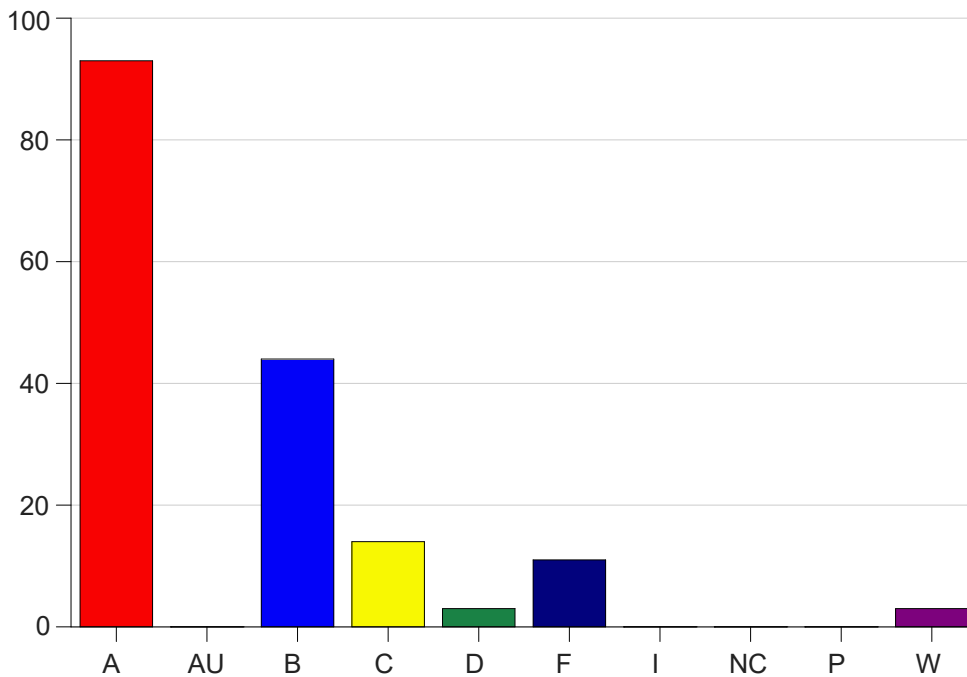

Louisiana State University Eunice

Grade Distribution by Course

2023 Fall Semester

Dec 20, 2023
1:01:56 PM

Course Work Course Number: CMST1061

Course Work Count - All		A	AU	B	C	D	F	I	NC	P	W	Total
01	Brown, R	6	0	3	0	0	2	0	0	0	0	11
02	Brown, R	14	0	7	4	1	1	0	0	0	0	27
03	Brown, R	5	0	6	2	0	1	0	0	0	1	15
04	Brown, R	1	0	6	2	0	0	0	0	0	1	10
25	Flory, N	23	0	11	4	2	2	0	0	0	0	42
L1	Brown, R	22	0	6	2	0	2	0	0	0	1	33
L6	Brown, R	22	0	5	0	0	3	0	0	0	0	30
Total		93	0	44	14	3	11	0	0	0	3	168