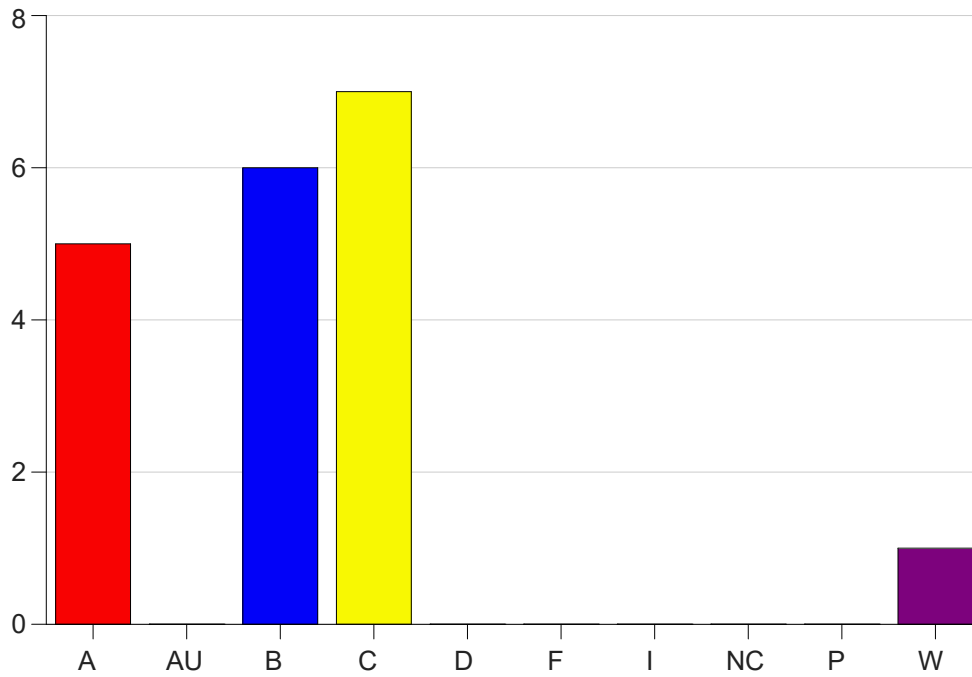

Louisiana State University Eunice

Grade Distribution by Course

2023 Fall Semester

Dec 20, 2023
1:01:56 PM

Course Work Course Number: ECON2010

Course Work Count - All		A	AU	B	C	D	F	I	NC	P	W	Total
25	Bergan, N	2	0	6	7	0	0	0	0	0	1	16
C1	Bergan, N	3	0	0	0	0	0	0	0	0	0	3
Total		5	0	6	7	0	0	0	0	0	1	19