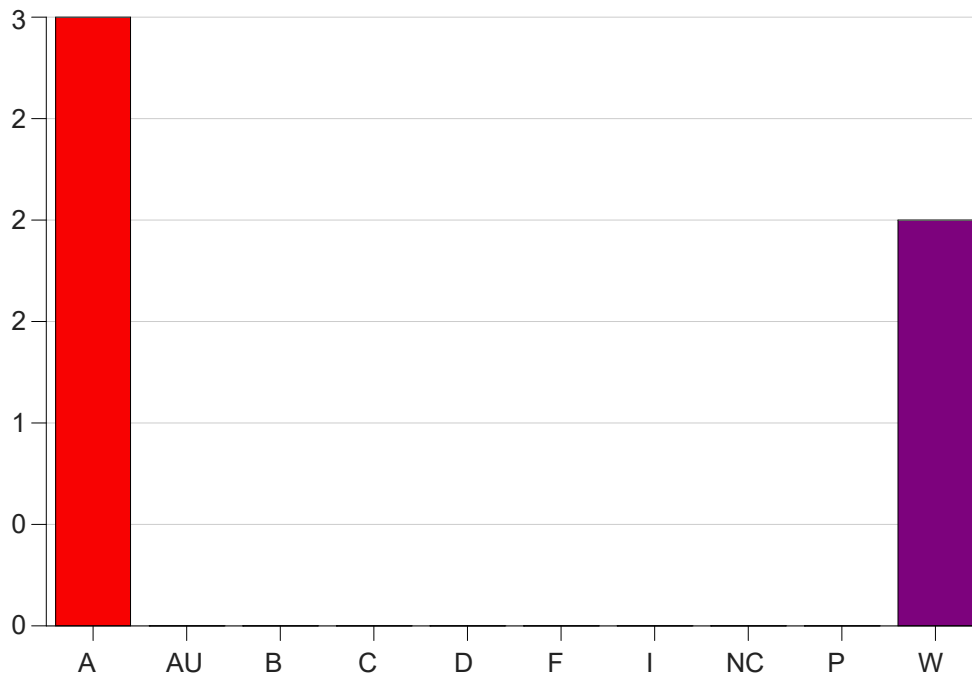

Louisiana State University Eunice

Grade Distribution by Course

2023 Fall Semester

Dec 20, 2023
1:01:56 PM

Course Work Course Number: ANTH1003

Course Work Count - All		A	AU	B	C	D	F	I	NC	P	W	Total
20	McWhorte,J	3	0	0	0	0	0	0	0	0	2	5
Total		3	0	0	0	0	0	0	0	0	2	5