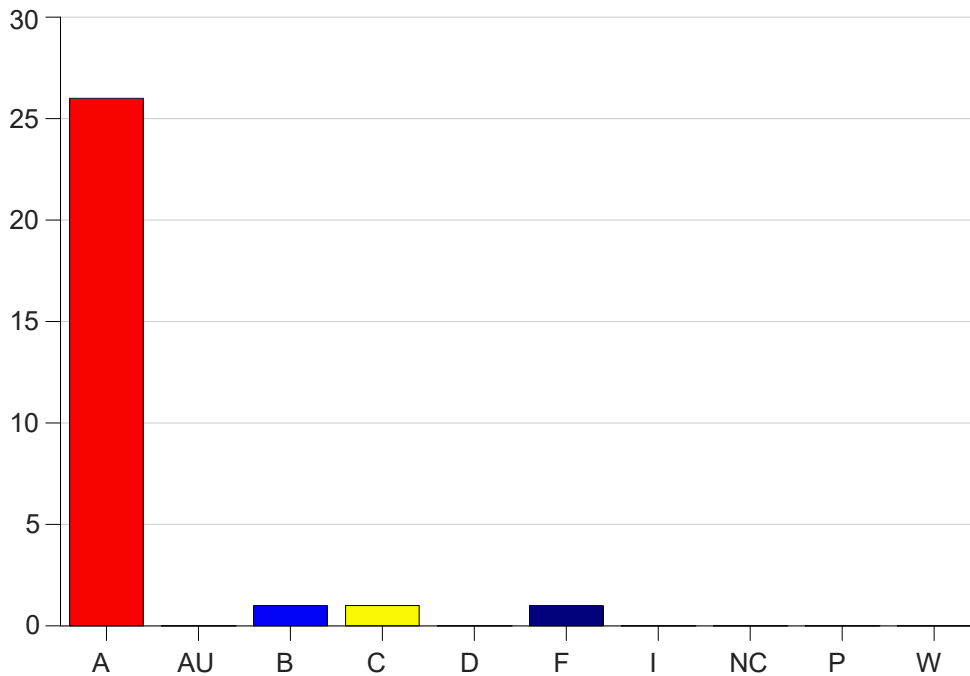

Louisiana State University Eunice

Grade Distribution by Course

2023 Fall Semester

Dec 20, 2023
1:01:56 PM

Course Work Course Number: ALLH1000

Course Work Count - All		A	AU	B	C	D	F	I	NC	P	W	Total
25	Sonnier,A	26	0	1	1	0	1	0	0	0	0	29
Total		26	0	1	1	0	1	0	0	0	0	29