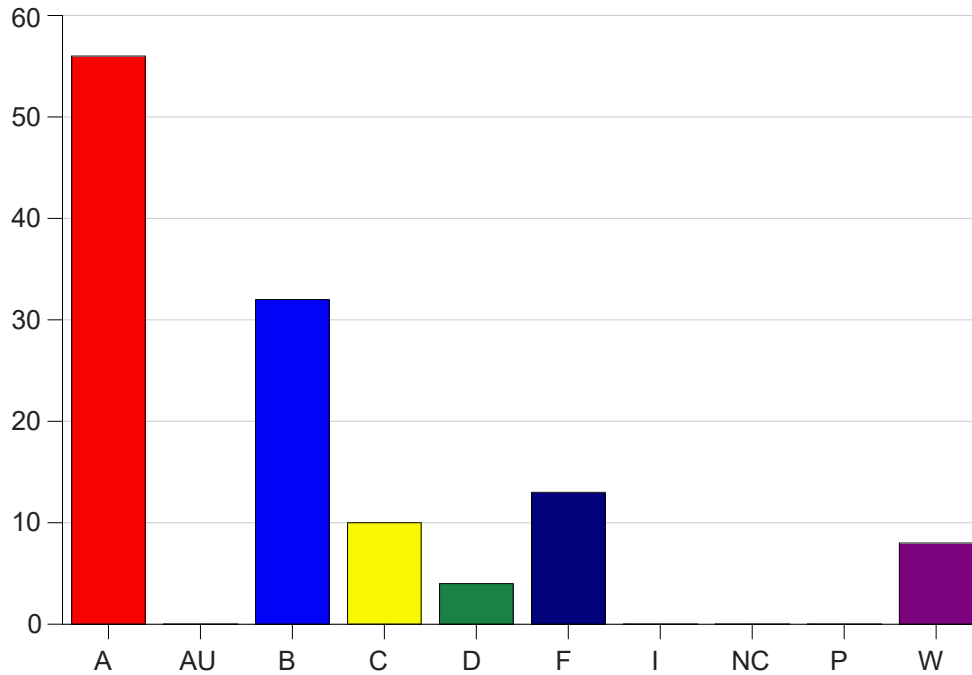

Louisiana State University Eunice

Grade Distribution by Course

2023 Fall Semester

Dec 20, 2023
1:01:56 PM

Course Work Course Number: ALLH1200

Course Work Count - All		A	AU	B	C	D	F	I	NC	P	W	Total
L6	Papageor,A	2	0	2	1	2	3	0	0	0	1	11
S1	Steinhel,J	13	0	7	4	1	3	0	0	0	1	29
S2	Massy,J	11	0	8	3	1	3	0	0	0	2	28
S3	Massy,J	19	0	8	0	0	0	0	0	0	1	28
S4	Papageor,A	11	0	7	2	0	4	0	0	0	3	27
Total		56	0	32	10	4	13	0	0	0	8	123