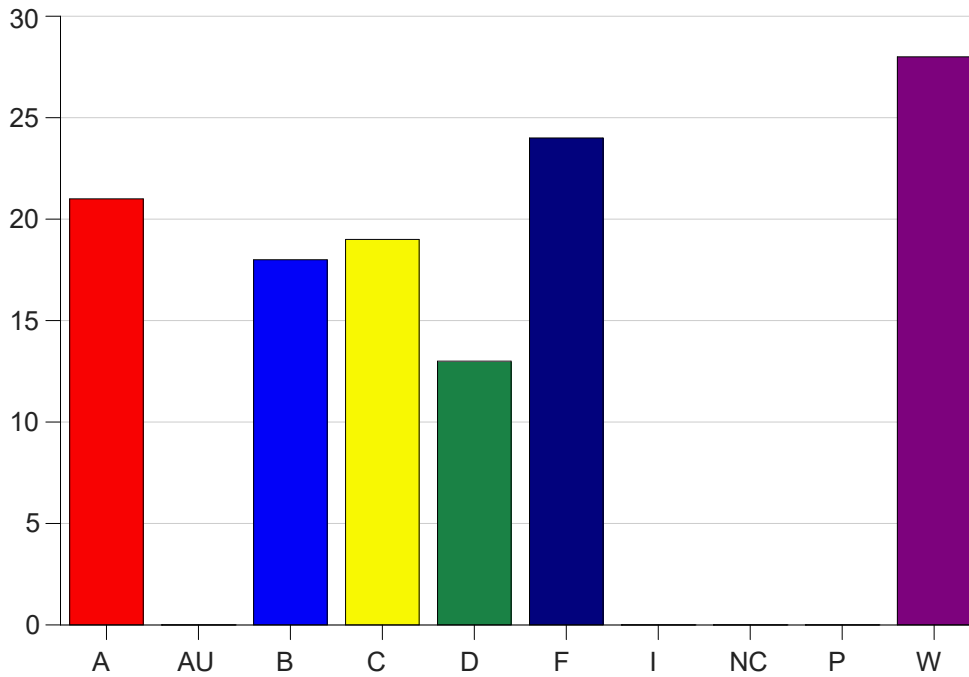

Louisiana State University Eunice

Grade Distribution by Course

2023 Fall Semester

Dec 20, 2023
1:01:56 PM

Course Work Course Number: MATH1021

Course Work Count - All		A	AU	B	C	D	F	I	NC	P	W	Total
01	Miller, C	9	0	5	7	4	5	0	0	0	4	34
02	Parrino,G	1	0	6	3	4	12	0	0	0	9	35
25	Semones, G	0	0	6	4	5	7	0	0	0	15	37
D4	Boffenmyer	11	0	1	5	0	0	0	0	0	0	17
Total		21	0	18	19	13	24	0	0	0	28	123