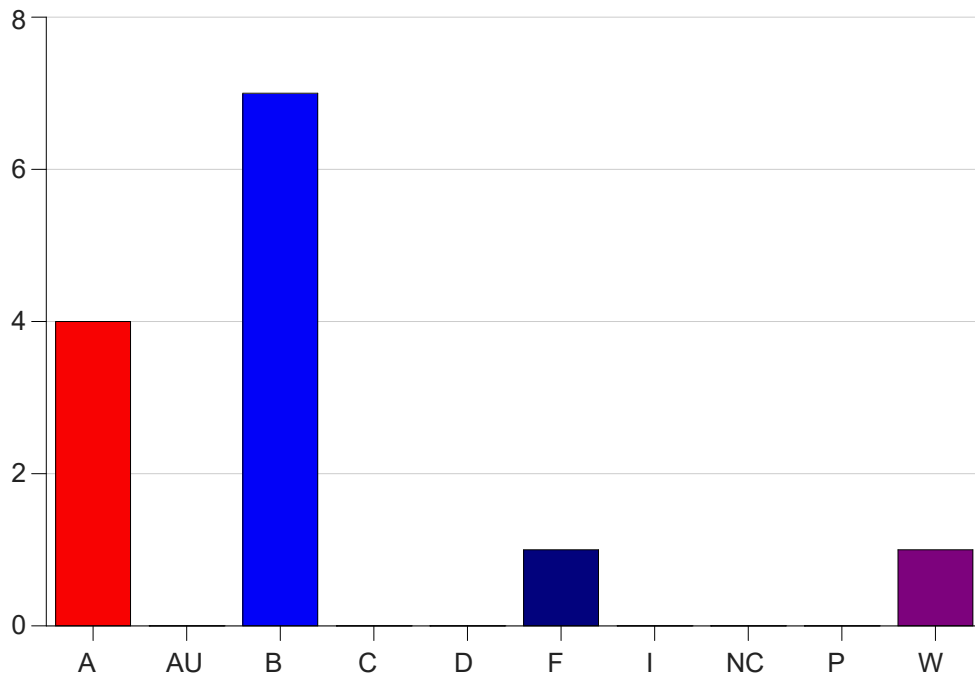

Louisiana State University Eunice

Grade Distribution by Course

2023 Fall Semester

Dec 20, 2023
1:01:56 PM

Course Work Course Number: HPRE2507

Course Work Count - All		A	AU	B	C	D	F	I	NC	P	W	Total
70	Andrus,R	4	0	7	0	0	1	0	0	0	1	13
Total		4	0	7	0	0	1	0	0	0	1	13