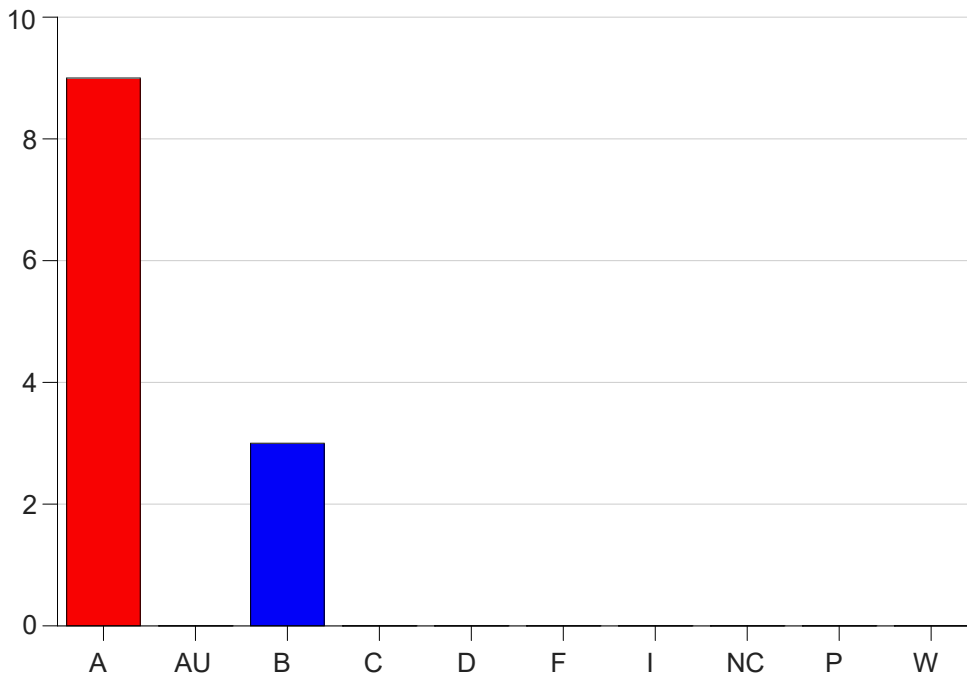

Louisiana State University Eunice

Grade Distribution by Course

2023 Fall Semester

Dec 20, 2023
1:01:56 PM

Course Work Course Number: RC 2021

Course Work Count - All		A	AU	B	C	D	F	I	NC	P	W	Total
01	Asbury,D	9	0	3	0	0	0	0	0	0	0	12
Total		9	0	3	0	0	0	0	0	0	0	12