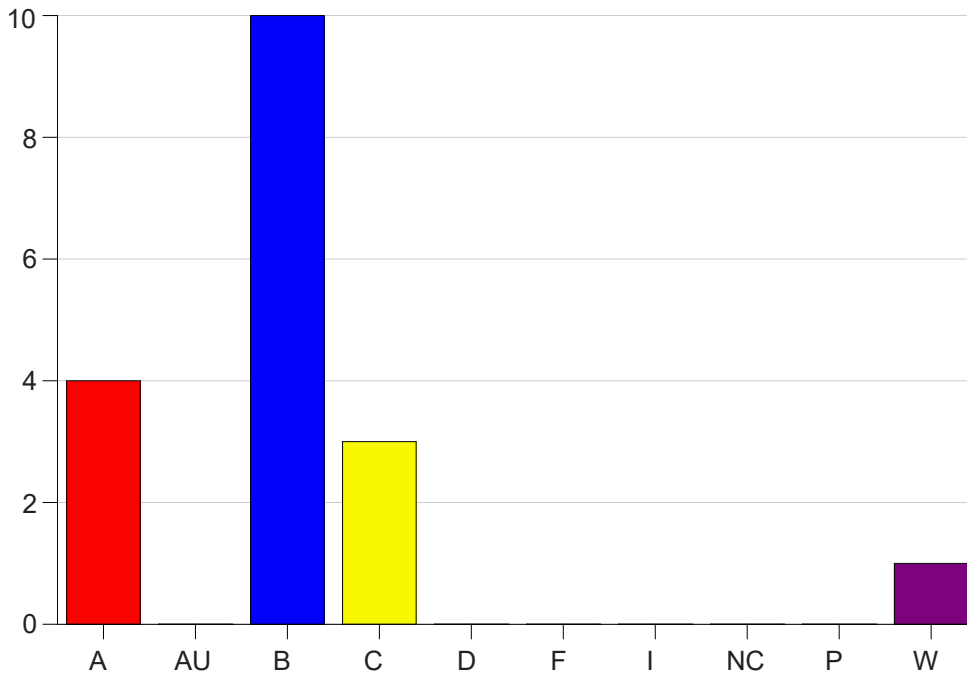

Louisiana State University Eunice

Grade Distribution by Course

2023 Fall Semester

Dec 20, 2023
1:01:56 PM

Course Work Course Number: SURT1103

Course Work Count - All		A	AU	B	C	D	F	I	NC	P	W	Total
90	Kopp, R	2	0	5	2	0	0	0	0	0	1	10
91	Touchet,S	2	0	5	1	0	0	0	0	0	0	8
Total		4	0	10	3	0	0	0	0	0	1	18