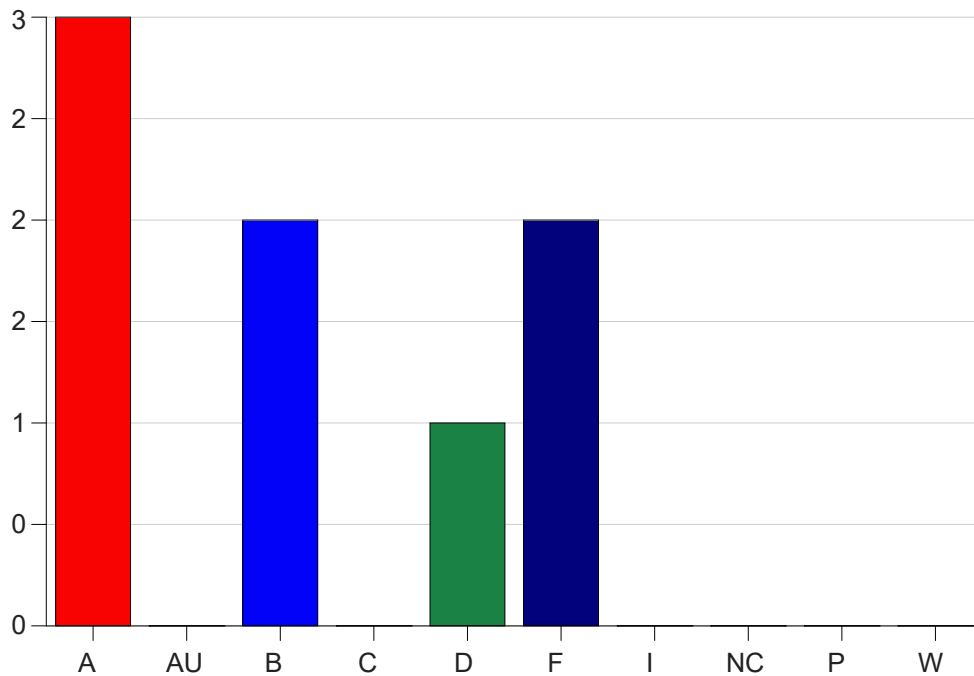

Louisiana State University Eunice

Grade Distribution by Course

2023 Fall Semester

Dec 20, 2023
1:01:56 PM

Course Work Course Number: PBSA2510

Course Work Count - All		A	AU	B	C	D	F	I	NC	P	W	Total
L1	Hally,R	3	0	2	0	1	2	0	0	0	0	8
Total		3	0	2	0	1	2	0	0	0	0	8