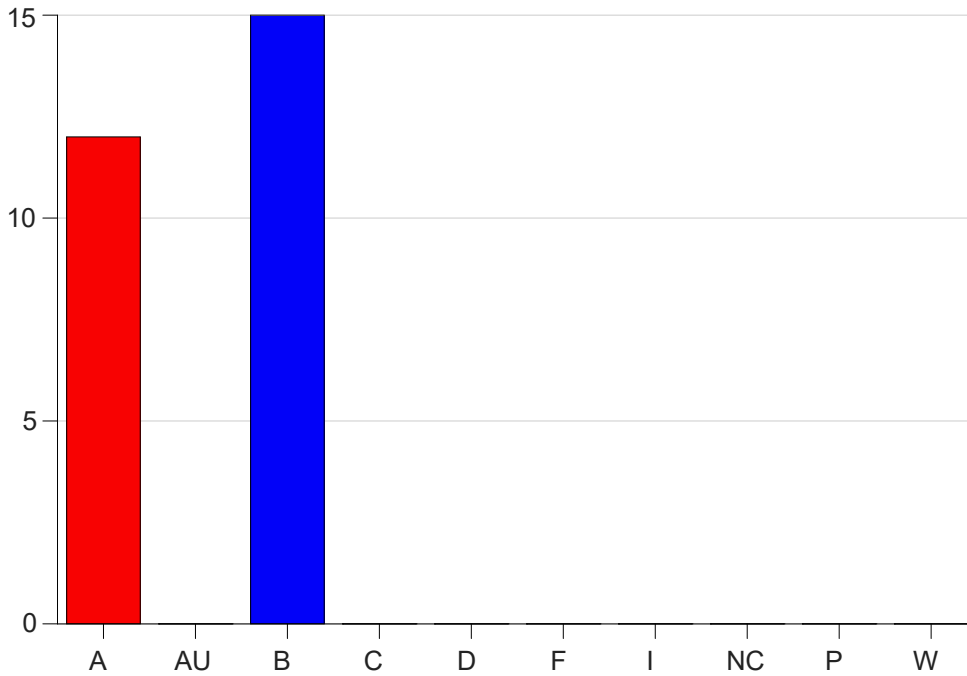

Louisiana State University Eunice

Grade Distribution by Course

2023 Fall Semester

Dec 20, 2023
1:01:56 PM

Course Work Course Number: RADT2031

Course Work Count - All		A	AU	B	C	D	F	I	NC	P	W	Total
01	Leeson, R	12	0	15	0	0	0	0	0	0	0	27
Total		12	0	15	0	0	0	0	0	0	0	27