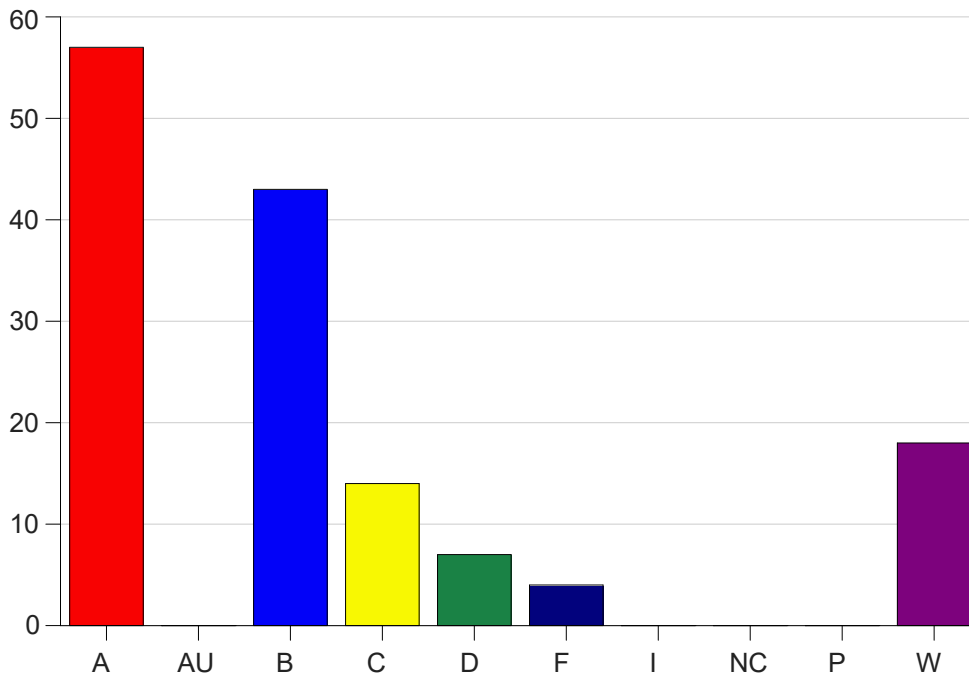

Louisiana State University Eunice

Grade Distribution by Course

2023 Fall Semester

Dec 20, 2023
1:01:56 PM

Course Work Course Number: BADM1001

Course Work Count - All		A	AU	B	C	D	F	I	NC	P	W	Total
02	May,N	12	0	3	3	2	0	0	0	0	2	22
03	Dozier, T	3	0	9	4	2	2	0	0	0	4	24
04	May,N	10	0	4	1	0	0	0	0	0	1	16
25	Monk,E	14	0	8	3	1	1	0	0	0	4	31
26	Thibodeaux	13	0	9	1	2	1	0	0	0	3	29
D1	Fontenot,K	5	0	10	2	0	0	0	0	0	4	21
Total		57	0	43	14	7	4	0	0	0	18	143