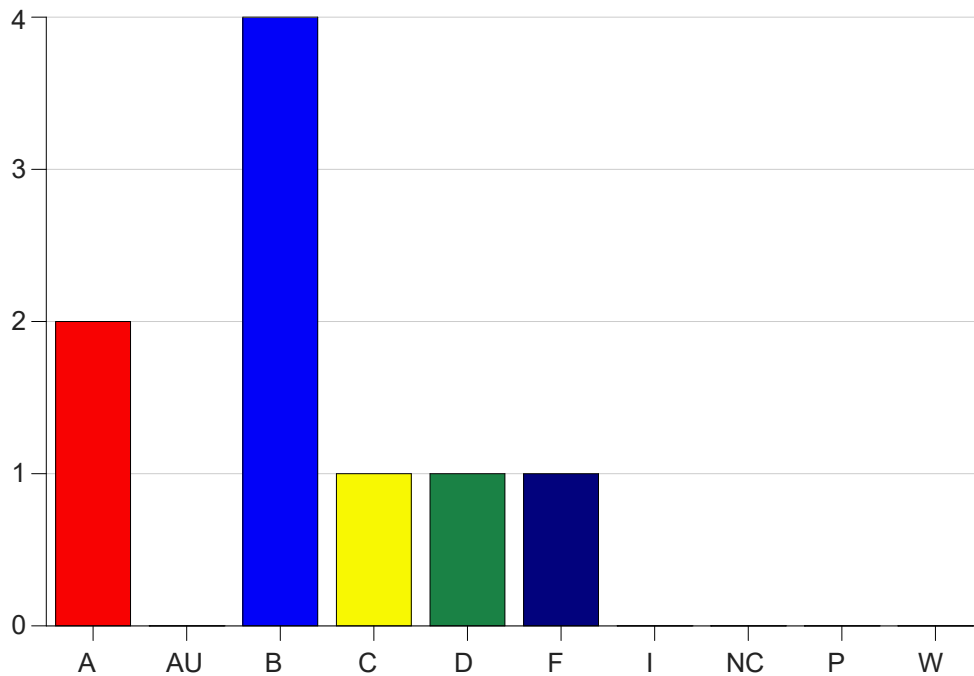

Louisiana State University Eunice

Grade Distribution by Course

2023 Fall Semester

Dec 20, 2023
1:01:56 PM

Course Work Course Number: PHYS2001

Course Work Count - All		A	AU	B	C	D	F	I	NC	P	W	Total
01	Ogacho, A	2	0	4	1	1	1	0	0	0	0	9
Total		2	0	4	1	1	1	0	0	0	0	9