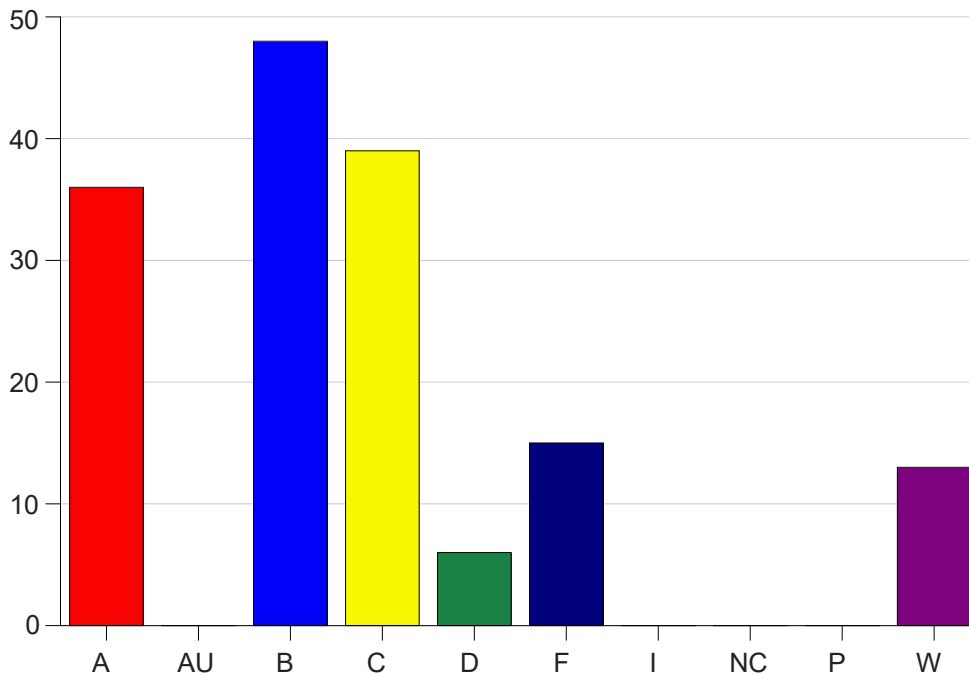

Louisiana State University Eunice

Grade Distribution by Course

2023 Fall Semester

Dec 20, 2023
1:01:56 PM

Course Work Course Number: HIST2055

Course Work Count - All		A	AU	B	C	D	F	I	NC	P	W	Total
01	Baltakis,A	3	0	8	11	2	3	0	0	0	6	33
02	Baltakis,A	1	0	2	6	1	0	0	0	0	0	10
21	Baltakis,A	1	0	17	9	0	2	0	0	0	3	32
22	McCune, N	13	0	4	8	1	4	0	0	0	1	31
C1	Gaspard,R	4	0	5	3	1	1	0	0	0	1	15
C7	Throop, V	14	0	12	2	1	5	0	0	0	2	36
Total		36	0	48	39	6	15	0	0	0	13	157