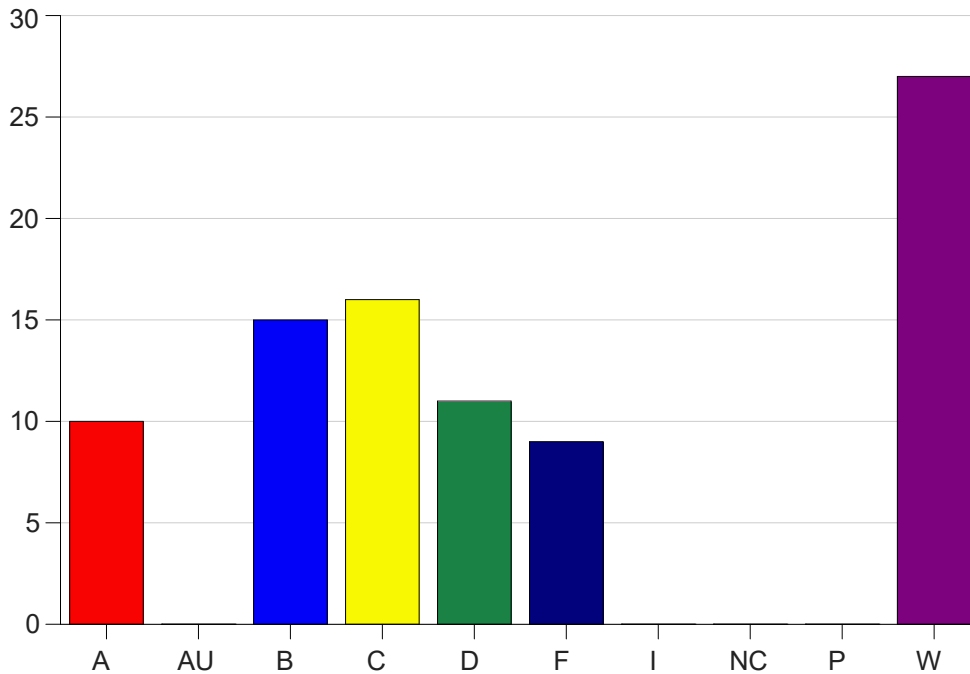

Louisiana State University Eunice

Grade Distribution by Course

2023 Fall Semester

Dec 20, 2023
1:01:56 PM

Course Work Course Number: BIOL1201

Course Work Count - All		A	AU	B	C	D	F	I	NC	P	W	Total
01	Jariel,D	3	0	4	4	5	0	0	0	0	4	20
02	Hamlin,J	7	0	11	12	6	9	0	0	0	23	68
Total		10	0	15	16	11	9	0	0	0	27	88