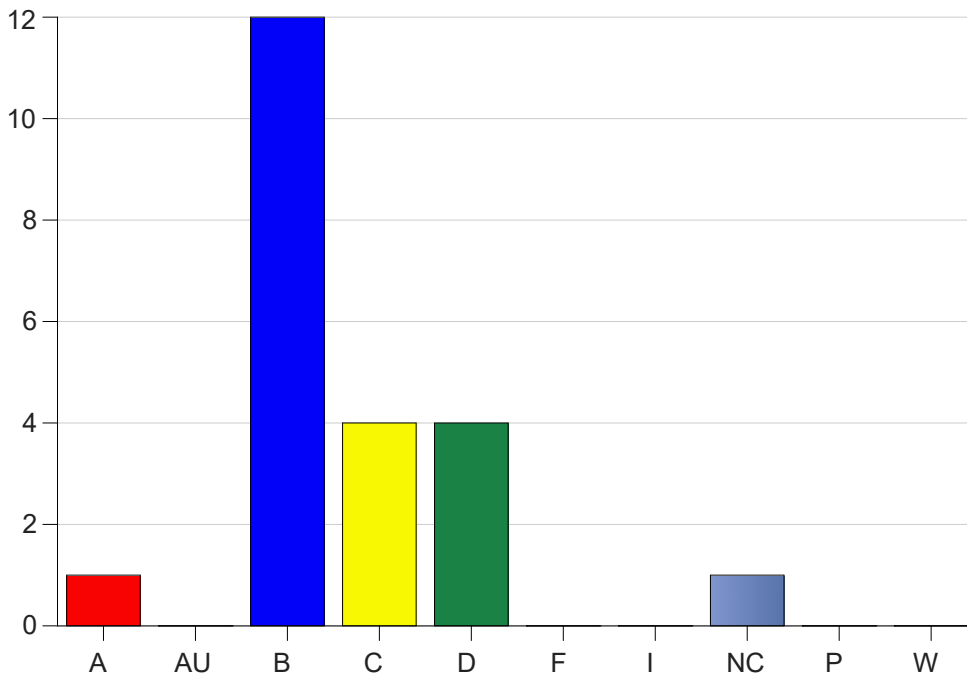

Louisiana State University Eunice

Grade Distribution by Course

2023 Fall Semester

Dec 20, 2023
1:01:56 PM

Course Work Course Number: NURS1230

Course Work Count - All		A	AU	B	C	D	F	I	NC	P	W	Total
60	Batiste,B	1	0	12	4	4	0	0	1	0	0	22
Total		1	0	12	4	4	0	0	1	0	0	22