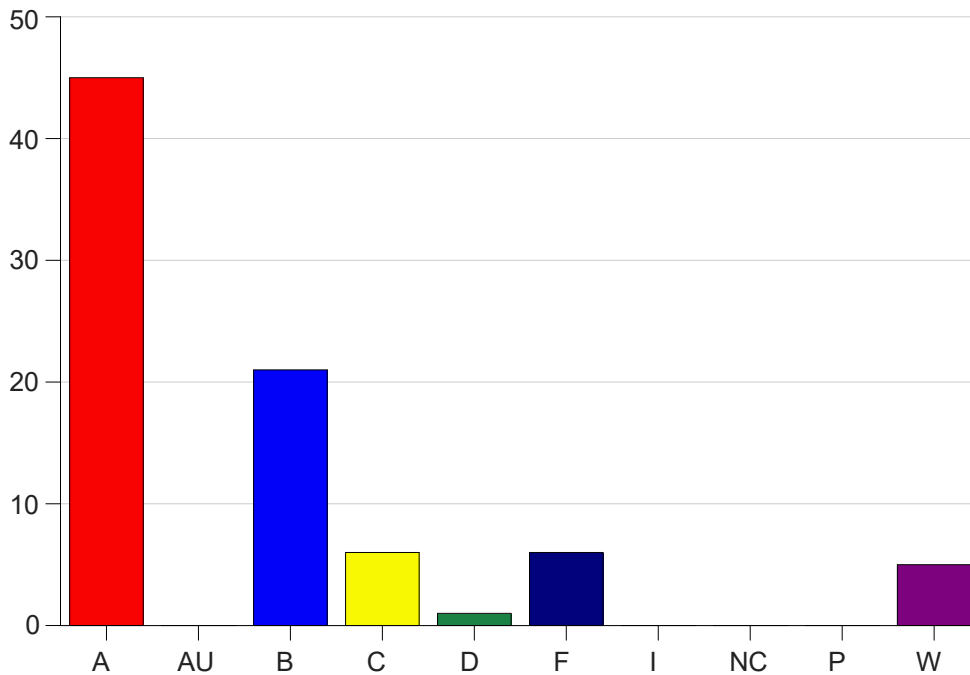

Louisiana State University Eunice

Grade Distribution by Course

2023 Fall Semester

Dec 20, 2023
1:01:56 PM

Course Work Course Number: ALLH1620

Course Work Count - All		A	AU	B	C	D	F	I	NC	P	W	Total
S1	Sweet, K	15	0	6	4	0	3	0	0	0	1	29
S2	Sweet, K	10	0	11	2	1	1	0	0	0	3	28
S3	Sweet, K	20	0	4	0	0	2	0	0	0	1	27
Total		45	0	21	6	1	6	0	0	0	5	84