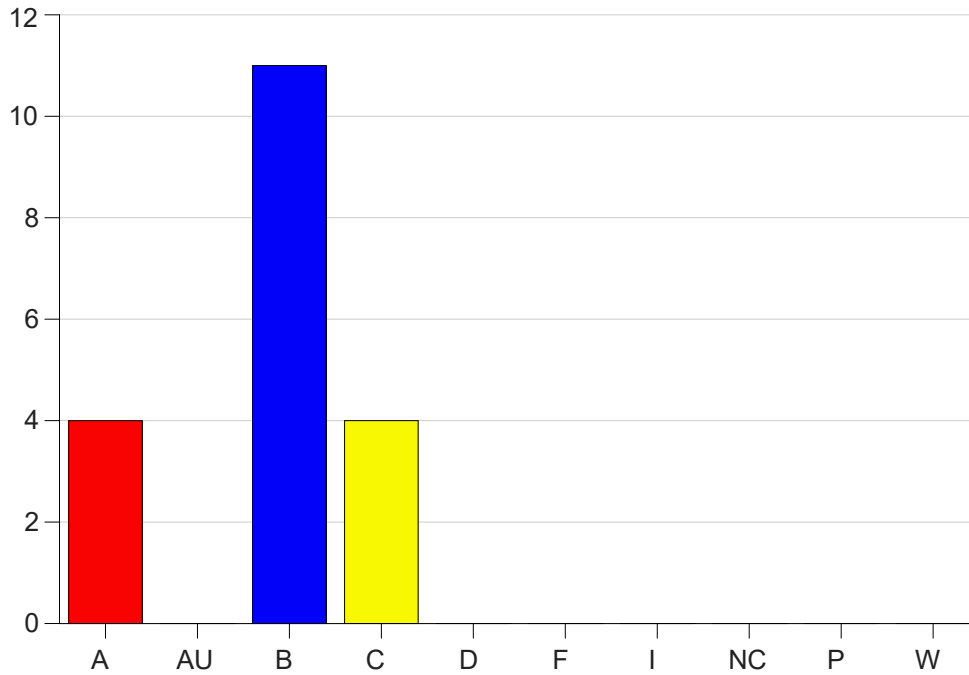

Louisiana State University Eunice

Grade Distribution by Course

2023 Fall Semester

Dec 20, 2023
1:01:56 PM

Course Work Course Number: RC 2014

Course Work Count - All		A	AU	B	C	D	F	I	NC	P	W	Total
91	Asbury,D	3	0	4	0	0	0	0	0	0	0	7
92	Wyble,M	1	0	4	1	0	0	0	0	0	0	6
93	Warner,K	0	0	3	3	0	0	0	0	0	0	6
Total		4	0	11	4	0	0	0	0	0	0	19