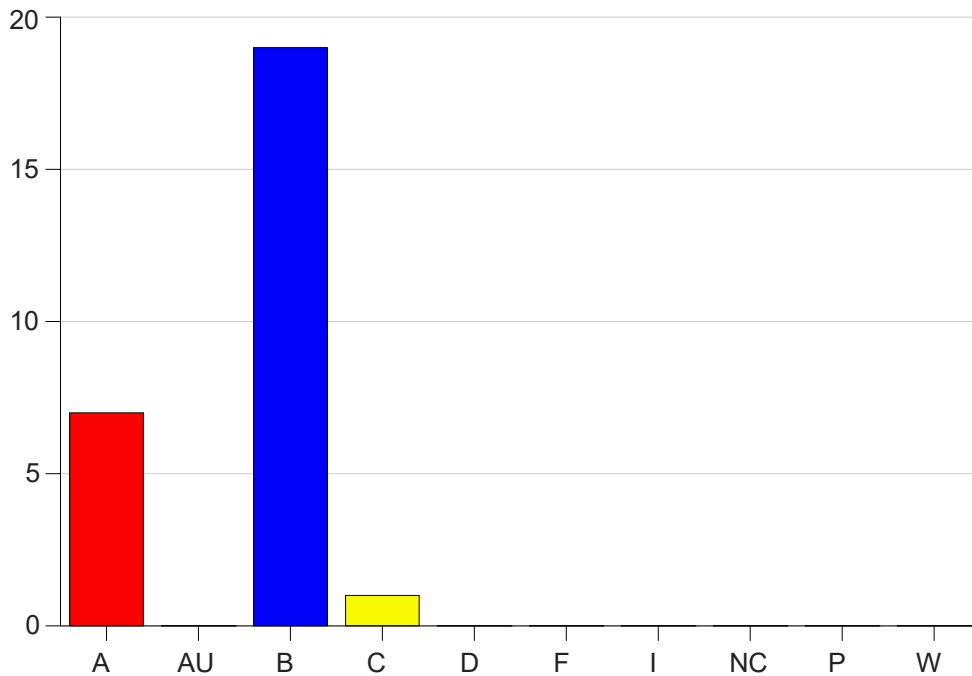

Louisiana State University Eunice

Grade Distribution by Course

2023 Fall Semester

Dec 20, 2023
1:01:56 PM

Course Work Course Number: NURS2432

Course Work Count - All		A	AU	B	C	D	F	I	NC	P	W	Total
25	Moore, B	7	0	19	1	0	0	0	0	0	0	27
Total		7	0	19	1	0	0	0	0	0	0	27