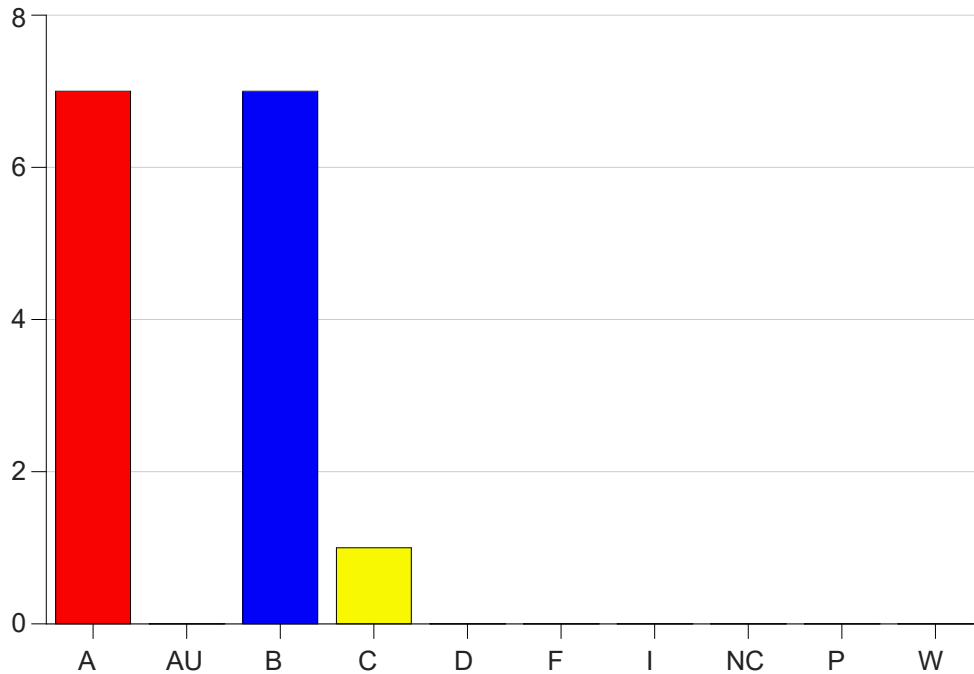

Louisiana State University Eunice

Grade Distribution by Course

2023 Fall Semester

Dec 20, 2023
1:01:56 PM

Course Work Course Number: ENGL2020

Course Work Count - All		A	AU	B	C	D	F	I	NC	P	W	Total
D1	Johnson,R	7	0	7	1	0	0	0	0	0	0	15
Total		7	0	7	1	0	0	0	0	0	0	15