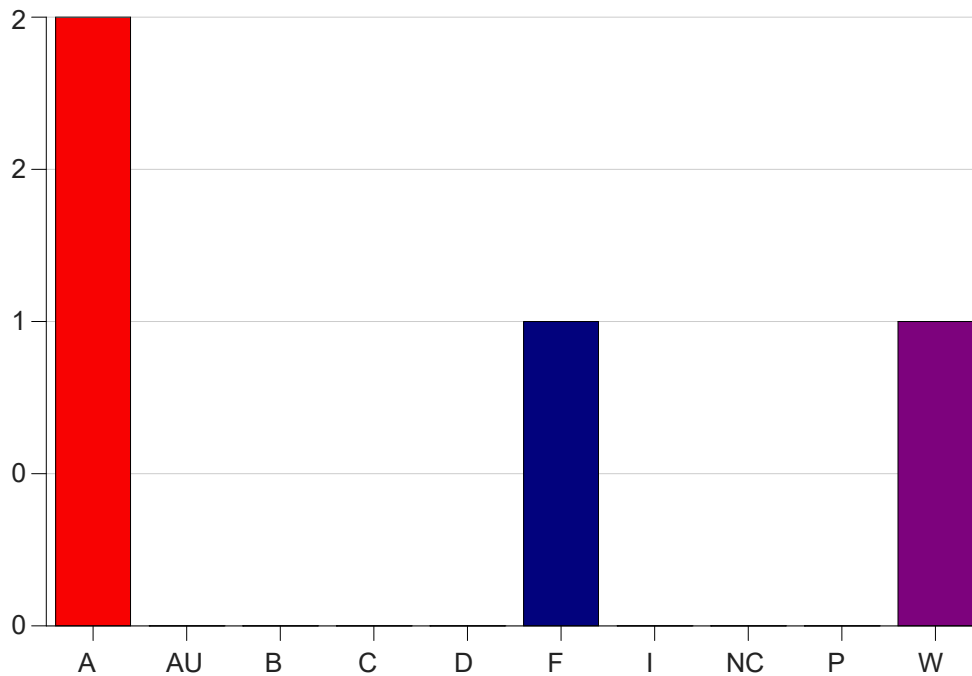

Louisiana State University Eunice

Grade Distribution by Course

2023 Fall Semester

Dec 20, 2023
1:01:56 PM

Course Work Course Number: ART 1849

Course Work Count - All		A	AU	B	C	D	F	I	NC	P	W	Total
01	Jones, S	2	0	0	0	0	1	0	0	0	1	4
Total		2	0	0	0	0	1	0	0	0	1	4