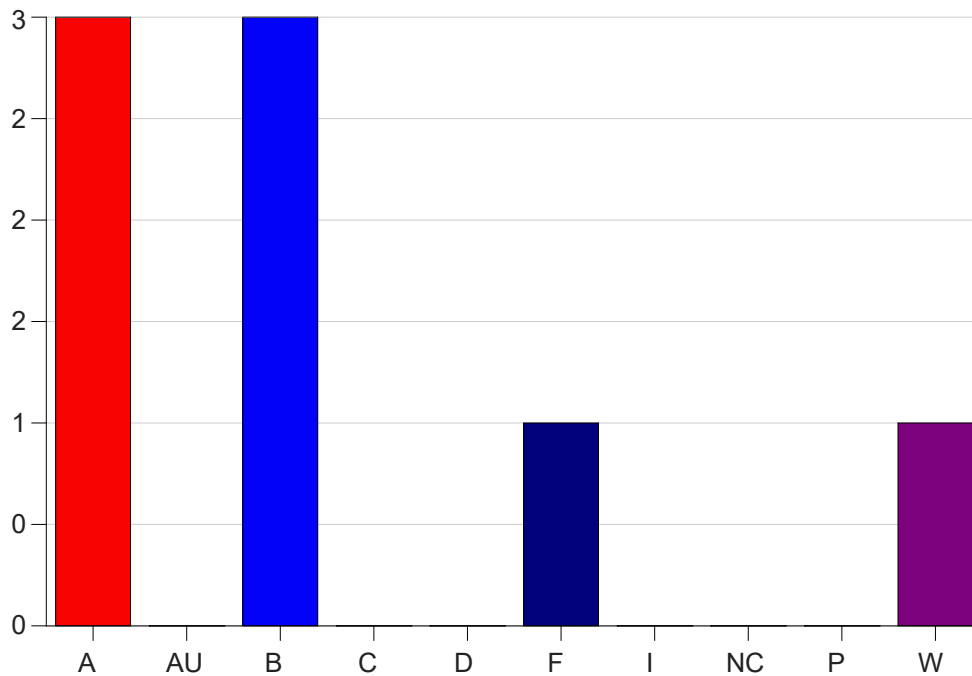

Louisiana State University Eunice

Grade Distribution by Course

2023 Fall Semester

Dec 20, 2023
1:01:56 PM

Course Work Course Number: CHEM1212

Course Work Count - All		A	AU	B	C	D	F	I	NC	P	W	Total
91	Borill, B	3	0	3	0	0	1	0	0	0	1	8
Total		3	0	3	0	0	1	0	0	0	1	8