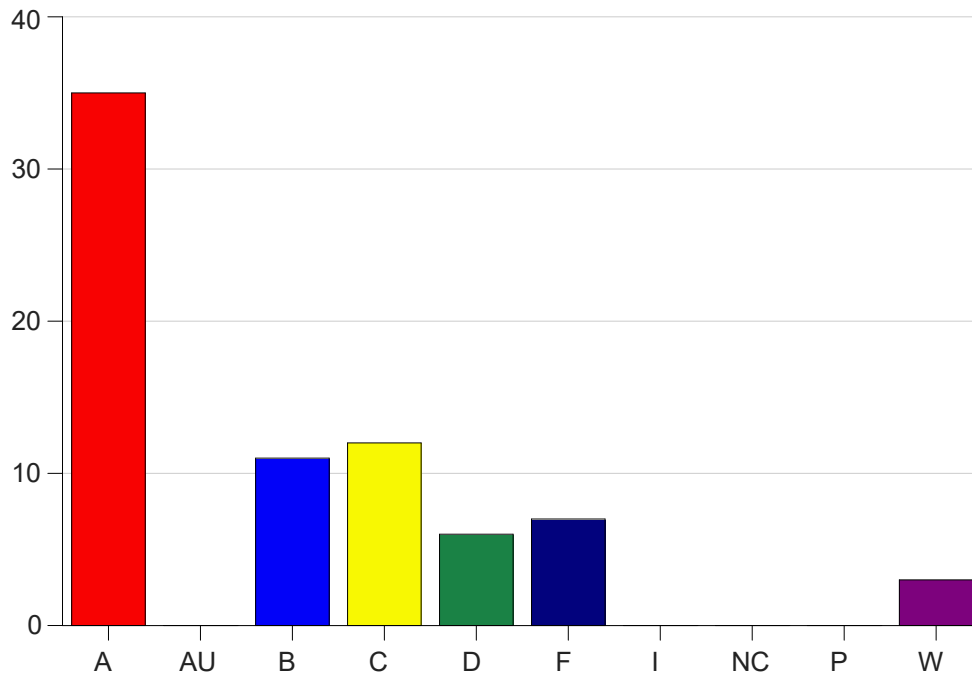

Louisiana State University Eunice

Grade Distribution by Course

2023 Fall Semester

Dec 20, 2023
1:01:56 PM

Course Work Course Number: HCM 2601

Course Work Count - All		A	AU	B	C	D	F	I	NC	P	W	Total
L6	Duet, B	12	0	4	1	2	3	0	0	0	2	24
L7	Duet, B	5	0	2	3	3	2	0	0	0	0	15
S1	Hedge, R.	18	0	5	8	1	2	0	0	0	1	35
Total		35	0	11	12	6	7	0	0	0	3	74