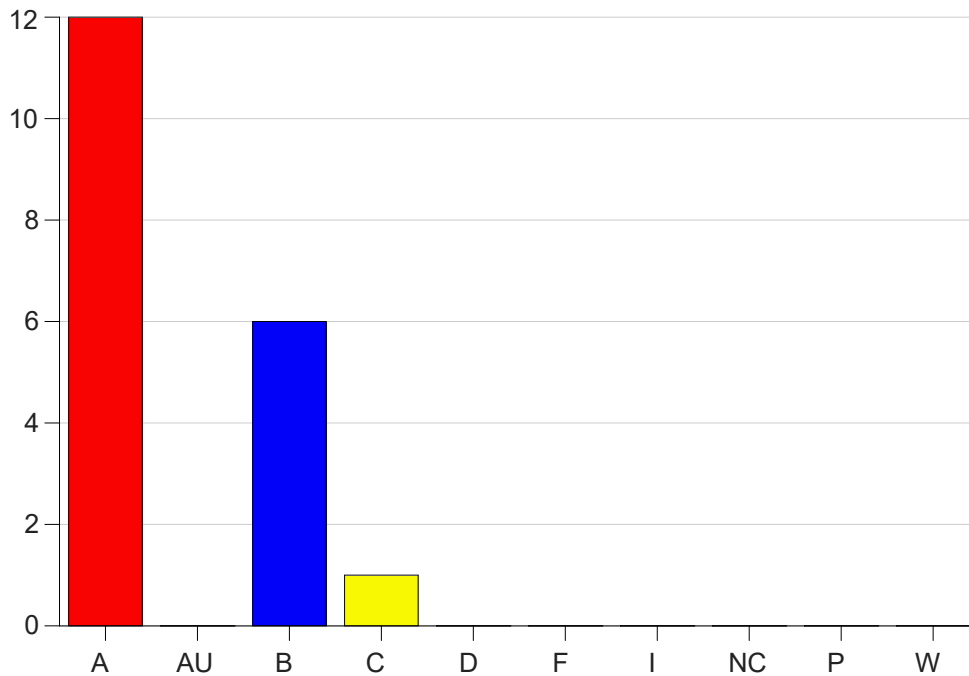

Louisiana State University Eunice

Grade Distribution by Course

2023 Fall Semester

Dec 20, 2023
1:01:56 PM

Course Work Course Number: HCM 2630

Course Work Count - All		A	AU	B	C	D	F	I	NC	P	W	Total
25	Lara, T	12	0	6	1	0	0	0	0	0	0	19
Total		12	0	6	1	0	0	0	0	0	0	19