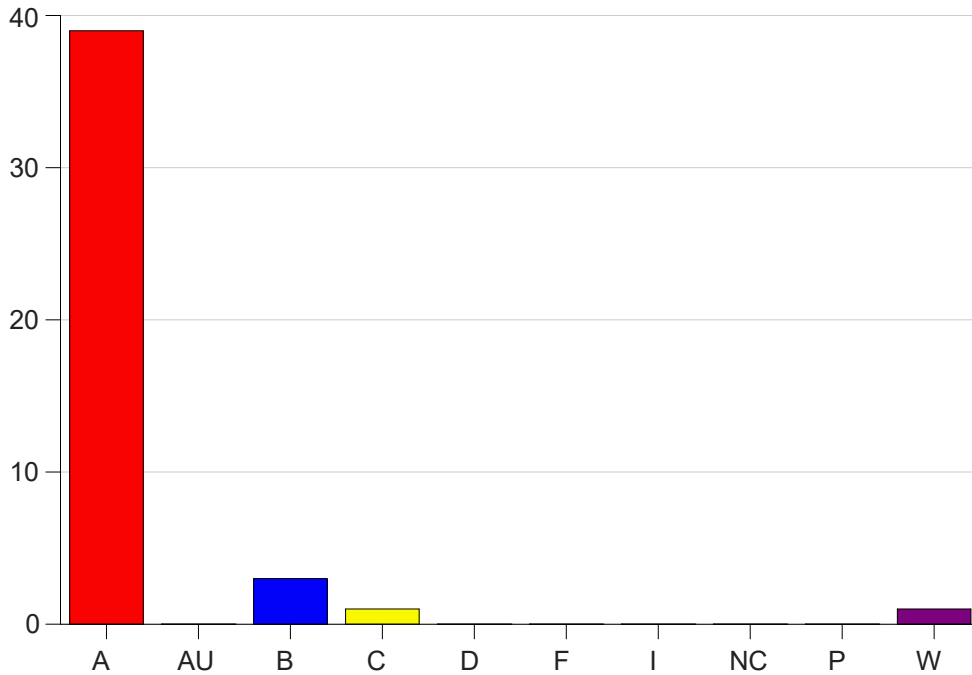

Louisiana State University Eunice

Grade Distribution by Course

2023 Fall Semester

Dec 20, 2023
1:01:56 PM

Course Work Course Number: HPRE1503

Course Work Count - All		A	AU	B	C	D	F	I	NC	P	W	Total
01	Willis,J	20	0	0	0	0	0	0	0	0	0	20
02	Samuels, J	2	0	3	1	0	0	0	0	0	1	7
03	Collins,M	7	0	0	0	0	0	0	0	0	0	7
05	Wolf, M	6	0	0	0	0	0	0	0	0	0	6
06	Murdoch, C	4	0	0	0	0	0	0	0	0	0	4
Total		39	0	3	1	0	0	0	0	0	1	44