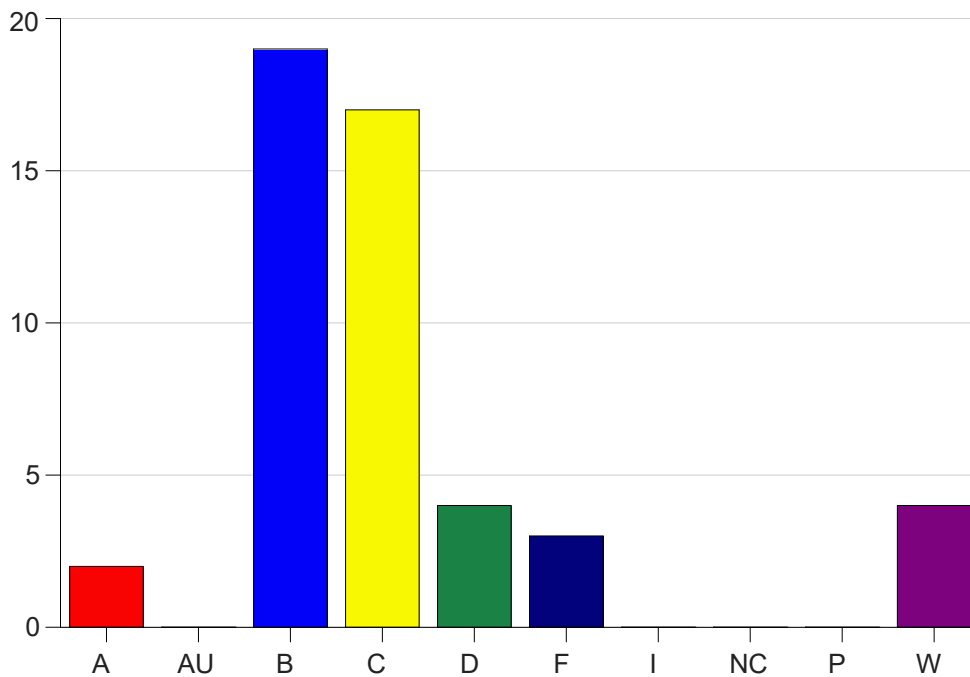

Louisiana State University Eunice

Grade Distribution by Course

2023 Fall Semester

Dec 20, 2023
1:01:56 PM

Course Work Course Number: NURS1000

Course Work Count - All		A	AU	B	C	D	F	I	NC	P	W	Total
25	Simoneau,M	0	0	10	10	2	1	0	0	0	1	24
26	Simoneau,M	2	0	9	7	2	2	0	0	0	3	25
Total		2	0	19	17	4	3	0	0	0	4	49