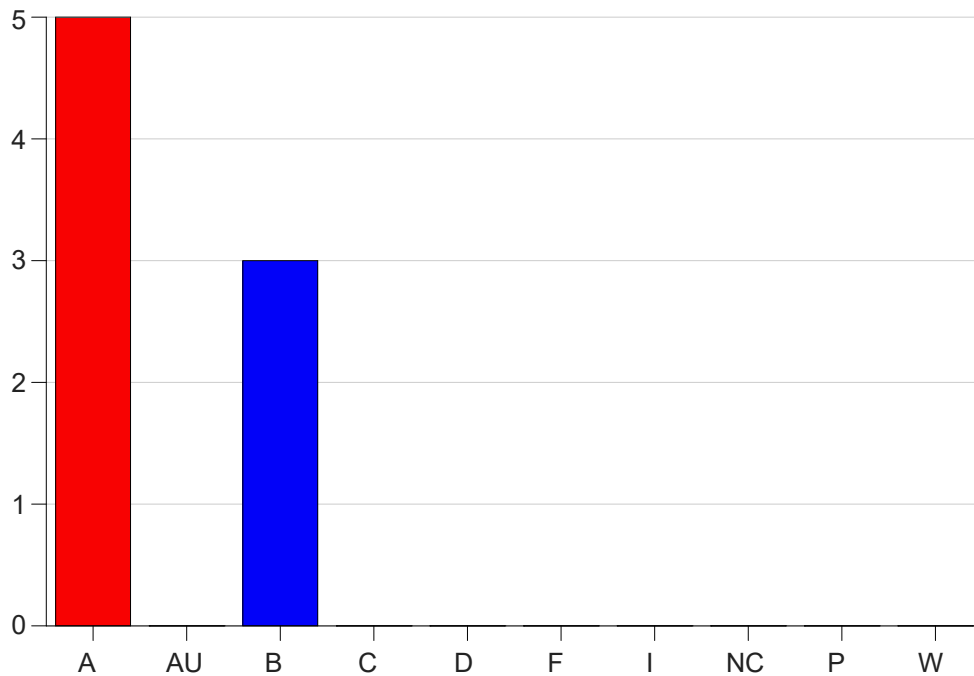

Louisiana State University Eunice

Grade Distribution by Course

2023 Fall Semester

Dec 20, 2023
1:01:56 PM

Course Work Course Number: MATH1019

Course Work Count - All		A	AU	B	C	D	F	I	NC	P	W	Total
01	Jean, J	5	0	3	0	0	0	0	0	0	0	8
Total		5	0	3	0	0	0	0	0	0	0	8