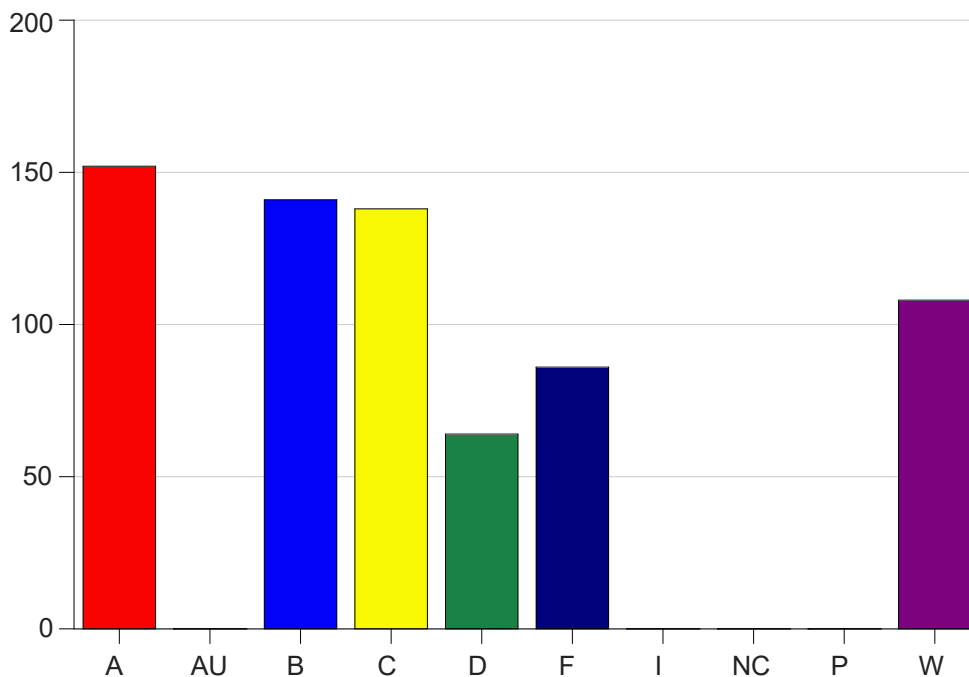

Louisiana State University Eunice

Grade Distribution by Course

2023 Fall Semester

Dec 20, 2023
1:01:56 PM

Course Work Course Number: BIOL1001

Course Work Count - All		A	AU	B	C	D	F	I	NC	P	W	Total
01	Vidrine,M	3	0	12	11	5	11	0	0	0	9	51
03	Marcel, A	2	0	26	22	9	18	0	0	0	19	96
04	Cordes,J	24	0	12	9	3	7	0	0	0	14	69
05	Marcel, A	3	0	10	16	13	4	0	0	0	17	63
25	FontenotJe	5	0	6	8	1	8	0	0	0	8	36
26	Dalfrey, K	2	0	5	8	10	10	0	0	0	3	38
27	Dalfrey, K	4	0	1	8	8	9	0	0	0	6	36
28	FontenotJe	1	0	2	0	3	11	0	0	0	3	20
D1	Martinez,R	18	0	6	3	1	0	0	0	0	3	31
D2	Barton, L	36	0	15	9	2	1	0	0	0	1	64
D3	Barton, L	24	0	13	8	3	0	0	0	0	15	63
D4	Barton, L	25	0	28	22	4	1	0	0	0	6	86
L1	Jariel,D	5	0	5	14	2	6	0	0	0	4	36
Total		152	0	141	138	64	86	0	0	0	108	689