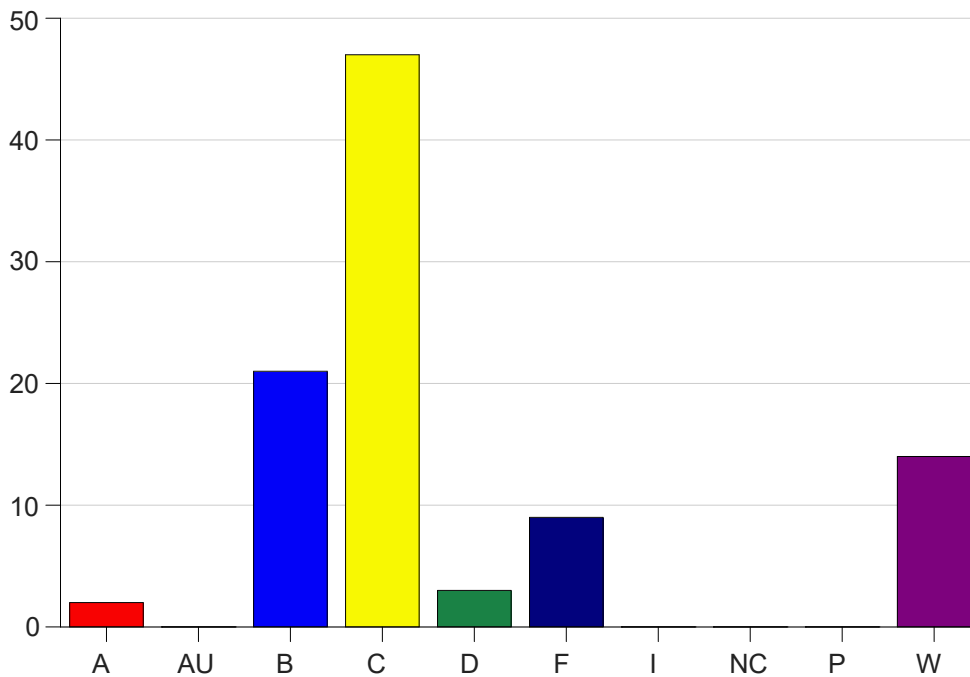

Louisiana State University Eunice

Grade Distribution by Course

2023 Fall Semester

Dec 20, 2023
1:01:56 PM

Course Work Course Number: BIOL1012

Course Work Count - All		A	AU	B	C	D	F	I	NC	P	W	Total
90	Al-Dujaili	0	0	5	13	2	1	0	0	0	4	25
91	Al-Dujaili	0	0	1	15	1	3	0	0	0	5	25
92	Al-Dujaili	0	0	4	12	0	3	0	0	0	5	24
93	Al-Dujaili	2	0	11	7	0	2	0	0	0	0	22
Total		2	0	21	47	3	9	0	0	0	14	96