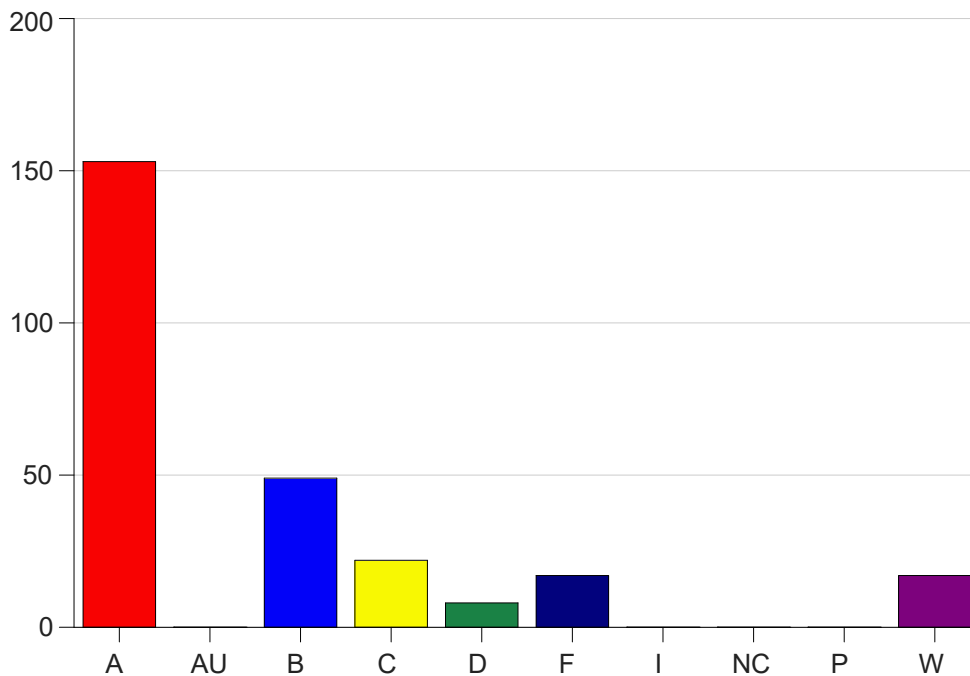

Louisiana State University Eunice

Grade Distribution by Course

2023 Fall Semester

Dec 20, 2023
1:01:56 PM

Course Work Course Number: PSYC2076

Course Work Count - All		A	AU	B	C	D	F	I	NC	P	W	Total
25	Ford, S	18	0	7	5	1	2	0	0	0	2	35
Total		18	0	7	5	1	2	0	0	0	2	35