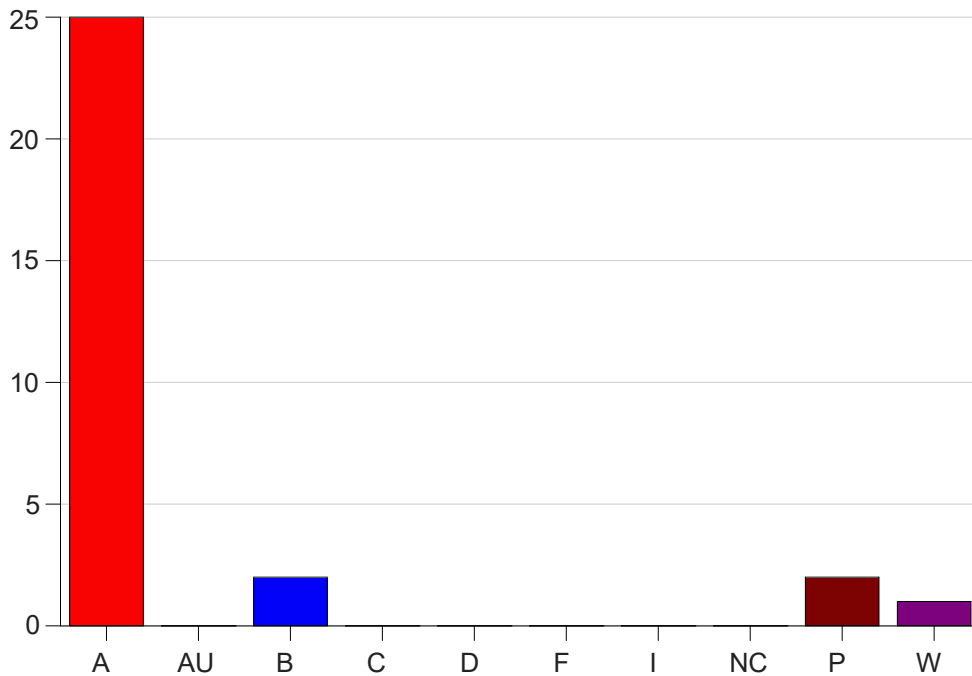

Louisiana State University Eunice

Grade Distribution by Course

2023 Fall Semester

Dec 20, 2023
1:01:56 PM

Course Work Course Number: RADT1011

Course Work Count - All		A	AU	B	C	D	F	I	NC	P	W	Total
01	RodriguezE	25	0	2	0	0	0	0	0	2	1	30
Total		25	0	2	0	0	0	0	0	2	1	30