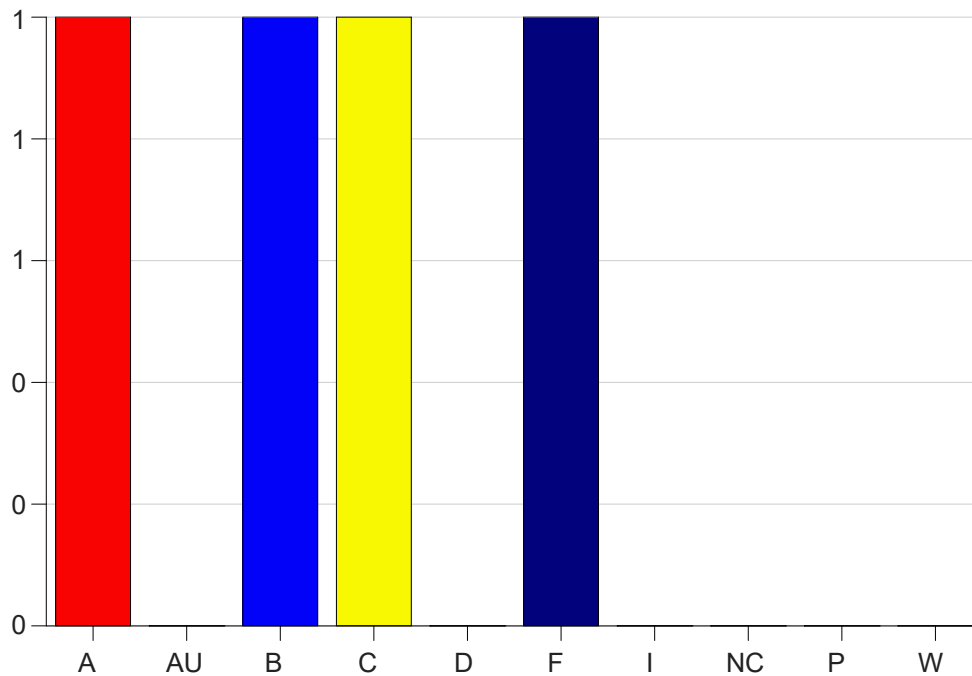

Louisiana State University Eunice

Grade Distribution by Course

2023 Fall Semester

Dec 20, 2023
1:01:56 PM

Course Work Course Number: ENGL0101

Course Work Count - All		A	AU	B	C	D	F	I	NC	P	W	Total
B1	AdjeiF	1	0	1	1	0	1	0	0	0	0	4
Total		1	0	1	1	0	1	0	0	0	0	4