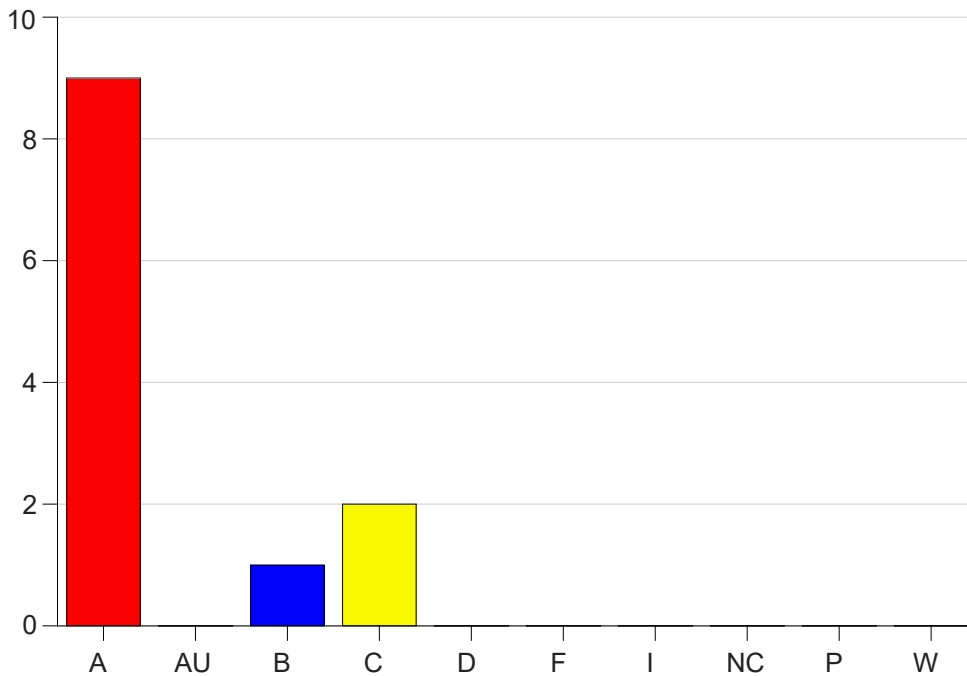

Louisiana State University Eunice

Grade Distribution by Course

2023 Fall Semester

Dec 20, 2023
1:01:56 PM

Course Work Course Number: RC 2025

Course Work Count - All		A	AU	B	C	D	F	I	NC	P	W	Total
01	Wyble,M	9	0	1	2	0	0	0	0	0	0	12
Total		9	0	1	2	0	0	0	0	0	0	12