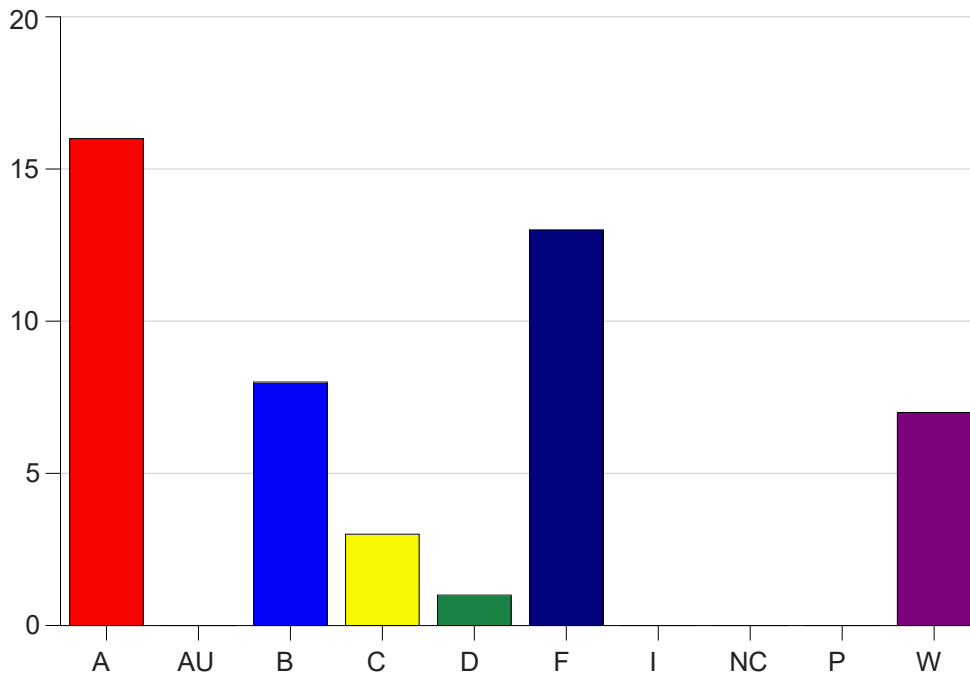

Louisiana State University Eunice

Grade Distribution by Course

2023 Fall Semester

Dec 20, 2023
1:01:56 PM

Course Work Course Number: CJ 1107

Course Work Count - All		A	AU	B	C	D	F	I	NC	P	W	Total
L1	Herko, J	6	0	1	1	1	2	0	0	0	1	12
L6	Ryerson,D	1	0	3	1	0	6	0	0	0	3	14
S1	McCollough	9	0	4	1	0	5	0	0	0	3	22
Total		16	0	8	3	1	13	0	0	0	7	48