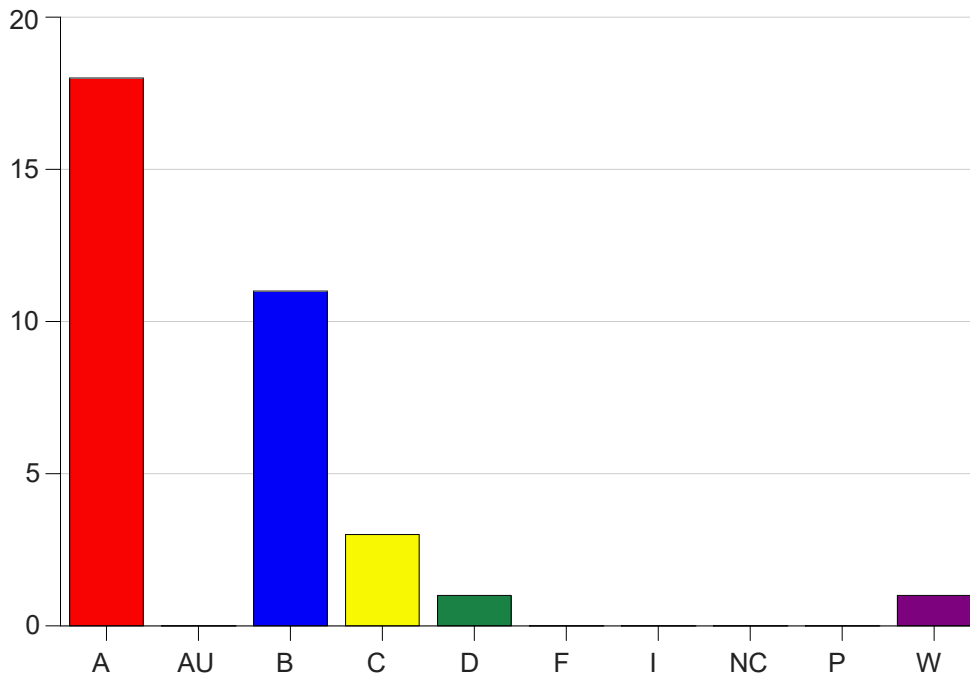

Louisiana State University Eunice

Grade Distribution by Course

2023 Fall Semester

Dec 20, 2023
1:01:56 PM

Course Work Course Number: PSYC2060

Course Work Count - All		A	AU	B	C	D	F	I	NC	P	W	Total
20	Ford, S	18	0	11	3	1	0	0	0	0	1	34
Total		18	0	11	3	1	0	0	0	0	1	34