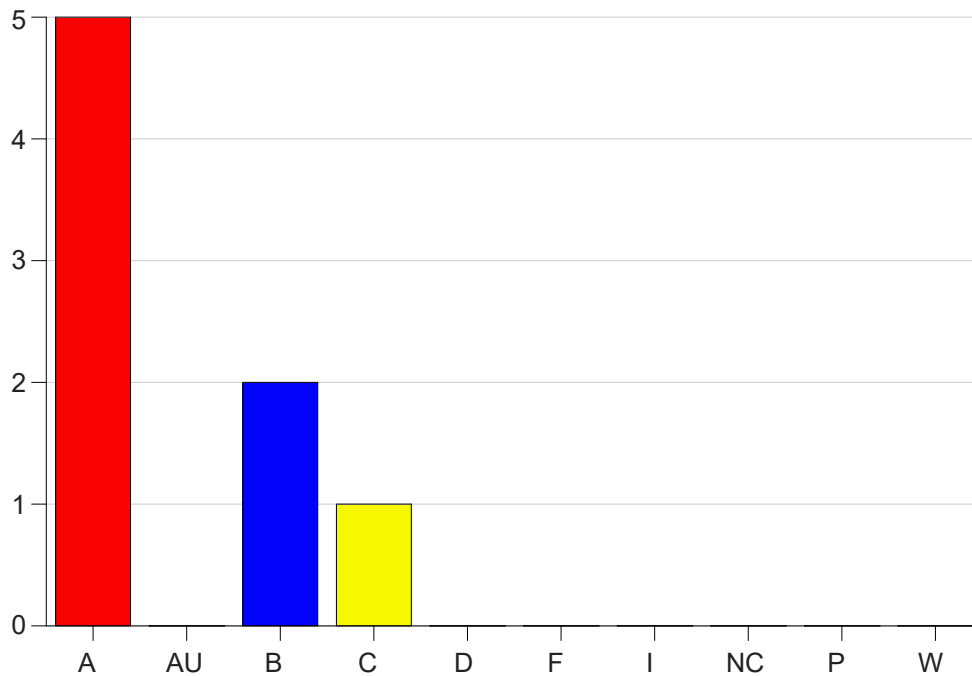

Louisiana State University Eunice

Grade Distribution by Course

2023 Fall Semester

Dec 20, 2023
1:01:56 PM

Course Work Course Number: FSCI2152

Course Work Count - All		A	AU	B	C	D	F	I	NC	P	W	Total
L1	Hally,R	5	0	2	1	0	0	0	0	0	0	8
Total		5	0	2	1	0	0	0	0	0	0	8