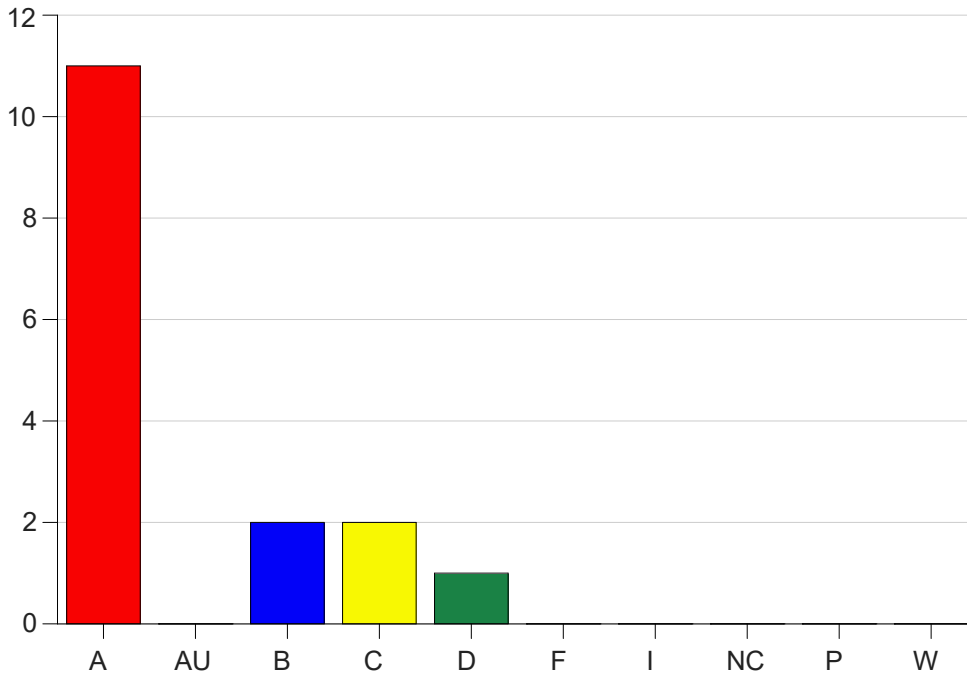

Louisiana State University Eunice

Grade Distribution by Course

2023 Fall Semester

Dec 20, 2023
1:01:56 PM

Course Work Course Number: MGMT2251

Course Work Count - All		A	AU	B	C	D	F	I	NC	P	W	Total
25	Hedge, R.	11	0	2	2	1	0	0	0	0	0	16
Total		11	0	2	2	1	0	0	0	0	0	16