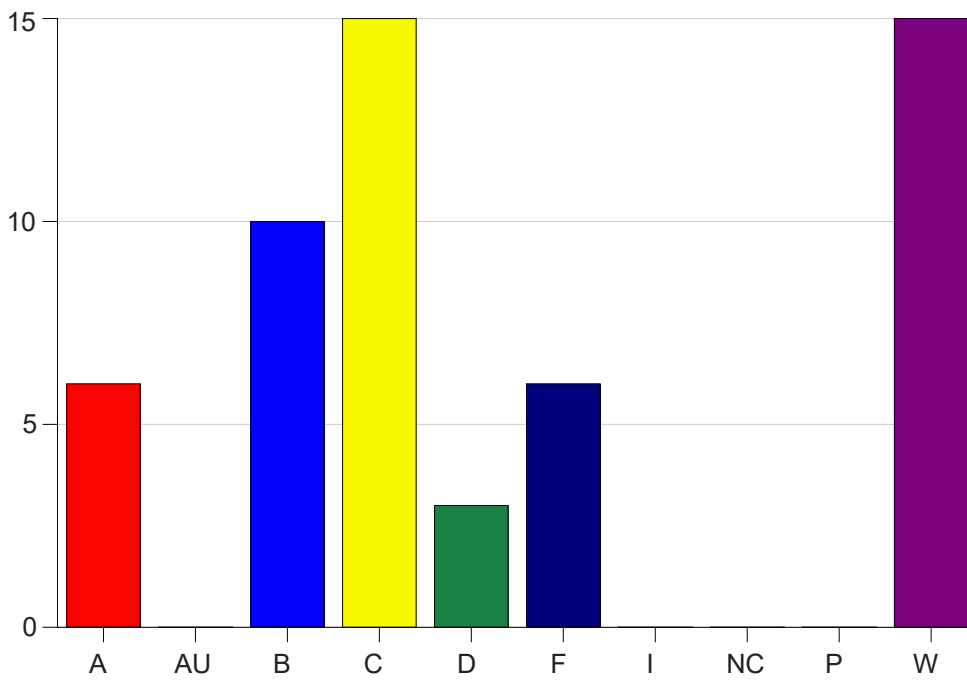

Louisiana State University Eunice

Grade Distribution by Course

2023 Fall Semester

Dec 20, 2023
1:01:56 PM

Course Work Course Number: BIOL1208

Course Work Count - All		A	AU	B	C	D	F	I	NC	P	W	Total
92	Marcel, A	1	0	2	10	0	4	0	0	0	11	28
94	Marcel, A	5	0	8	5	3	2	0	0	0	4	27
Total		6	0	10	15	3	6	0	0	0	15	55