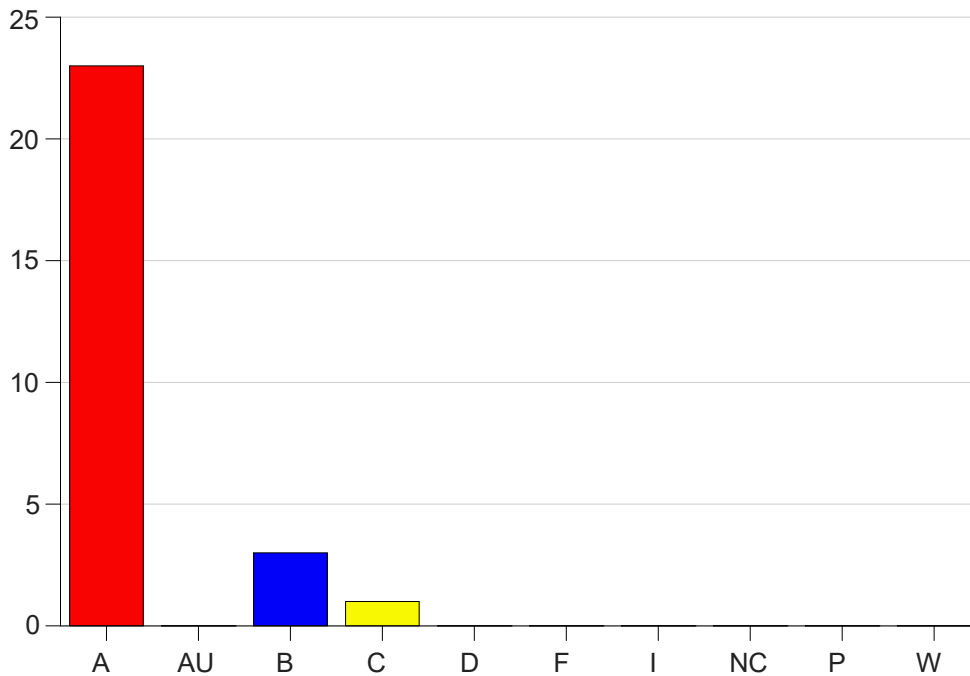

Louisiana State University Eunice

Grade Distribution by Course

2023 Fall Semester

Dec 20, 2023
1:01:56 PM

Course Work Course Number: RADT2092

Course Work Count - All		A	AU	B	C	D	F	I	NC	P	W	Total
91	Leeson, R	23	0	3	1	0	0	0	0	0	0	27
Total		23	0	3	1	0	0	0	0	0	0	27