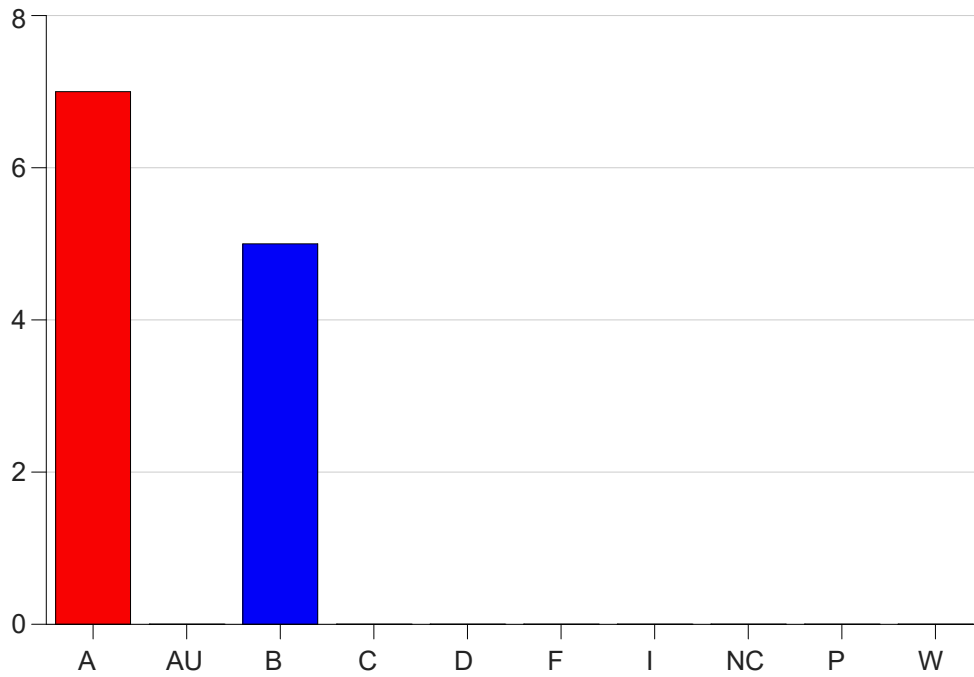

Louisiana State University Eunice

Grade Distribution by Course

2023 Fall Semester

Dec 20, 2023
1:01:56 PM

Course Work Course Number: RC 2024

Course Work Count - All		A	AU	B	C	D	F	I	NC	P	W	Total
91	Wyble,M	3	0	3	0	0	0	0	0	0	0	6
92	Asbury,D	4	0	2	0	0	0	0	0	0	0	6
Total		7	0	5	0	0	0	0	0	0	0	12