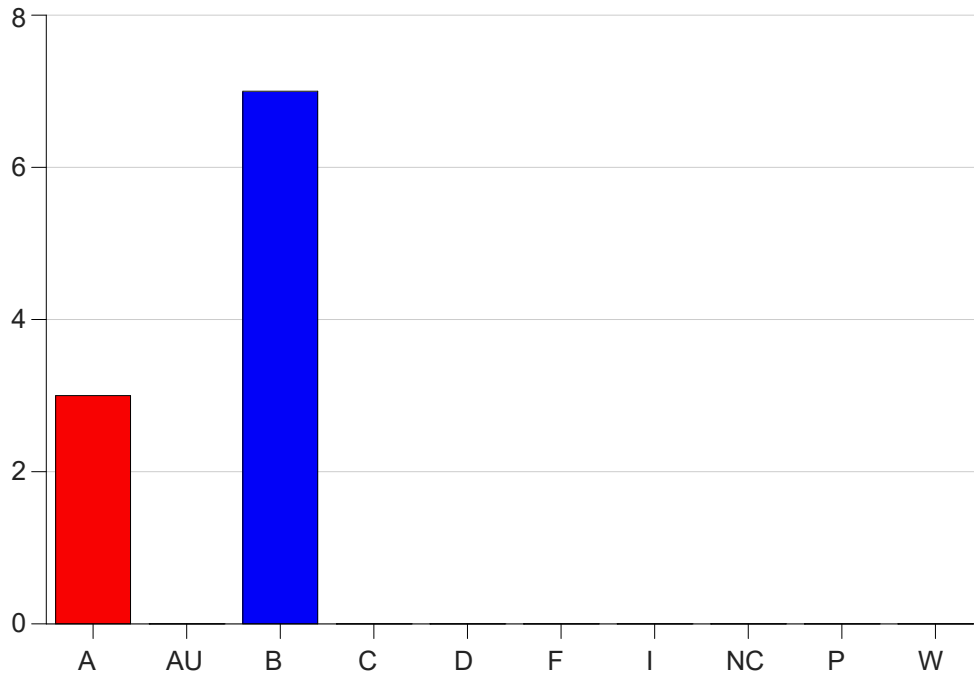

Louisiana State University Eunice

Grade Distribution by Course

2023 Fall Semester

Dec 20, 2023
1:01:56 PM

Course Work Course Number: NURS2552

Course Work Count - All		A	AU	B	C	D	F	I	NC	P	W	Total
25	LaFleur,L	3	0	7	0	0	0	0	0	0	0	10
Total		3	0	7	0	0	0	0	0	0	0	10