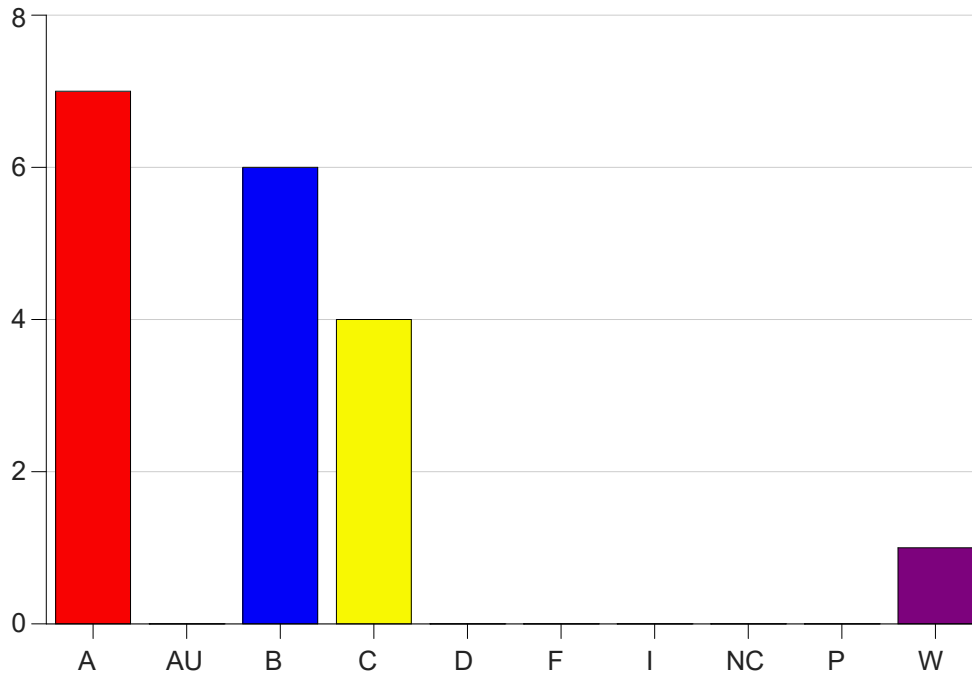

Louisiana State University Eunice

Grade Distribution by Course

2023 Fall Semester

Dec 20, 2023
1:01:56 PM

Course Work Course Number: ALLH2646

Course Work Count - All		A	AU	B	C	D	F	I	NC	P	W	Total
S1	Sweet, K	7	0	6	4	0	0	0	0	0	1	18
Total		7	0	6	4	0	0	0	0	0	1	18