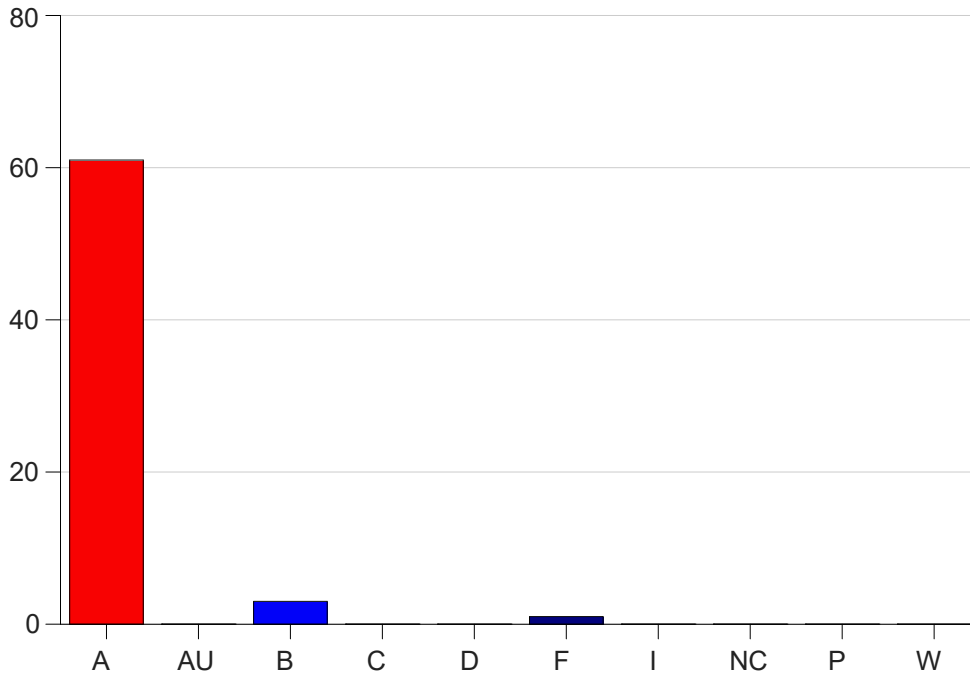

Louisiana State University Eunice

Grade Distribution by Course

2023 Fall Semester

Dec 20, 2023
1:01:56 PM

Course Work Course Number: HPRE1501

Course Work Count - All		A	AU	B	C	D	F	I	NC	P	W	Total
01	Willis,J	15	0	0	0	0	0	0	0	0	0	15
02	Samuels, J	2	0	3	0	0	1	0	0	0	0	6
03	Collins,M	11	0	0	0	0	0	0	0	0	0	11
05	Wolf, M	17	0	0	0	0	0	0	0	0	0	17
06	Murdoch, C	16	0	0	0	0	0	0	0	0	0	16
Total		61	0	3	0	0	1	0	0	0	0	65