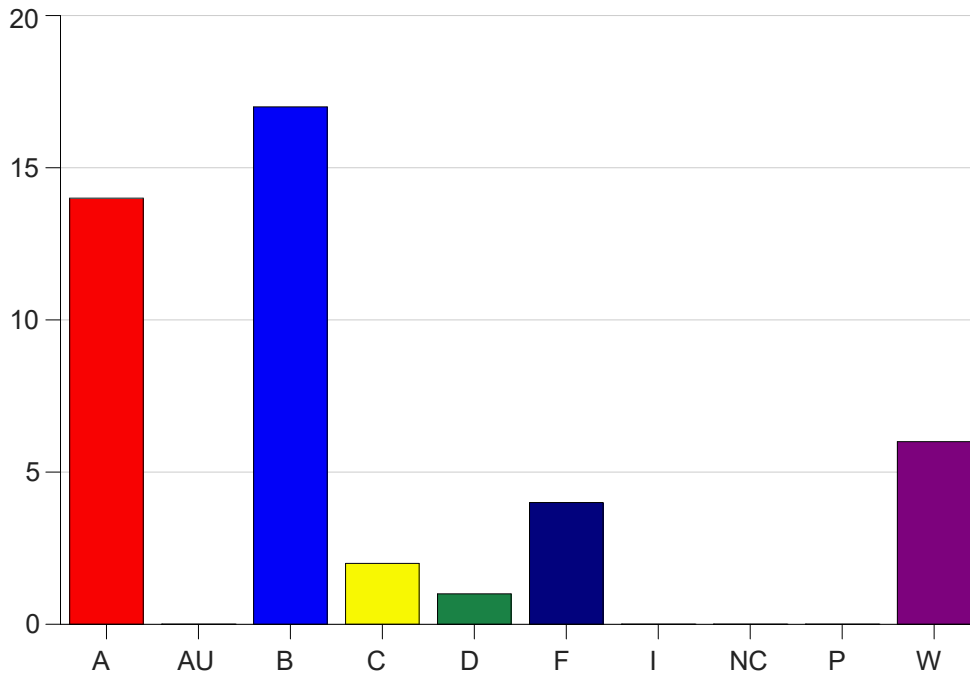

Louisiana State University Eunice

Grade Distribution by Course

2023 Fall Semester

Dec 20, 2023
1:01:56 PM

Course Work Course Number: ALLH1615

Course Work Count - All		A	AU	B	C	D	F	I	NC	P	W	Total
S1	Randolph,T	9	0	10	1	1	1	0	0	0	3	25
S2	Randolph,T	5	0	7	1	0	3	0	0	0	3	19
Total		14	0	17	2	1	4	0	0	0	6	44