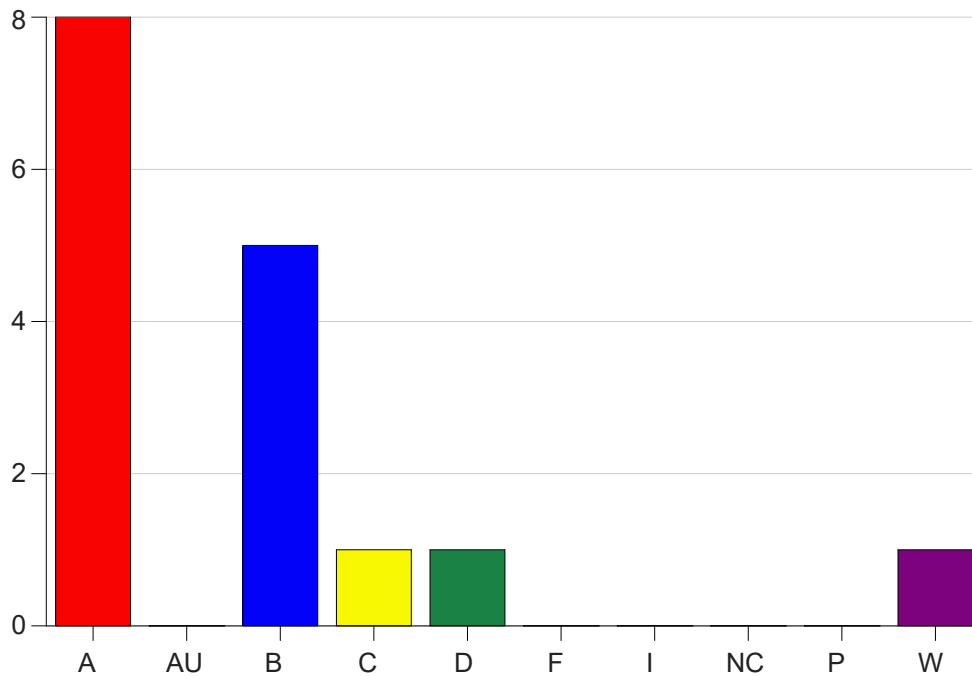

Louisiana State University Eunice

Grade Distribution by Course

2023 Fall Semester

Dec 20, 2023
1:01:56 PM

Course Work Course Number: ASTR1101

Course Work Count - All		A	AU	B	C	D	F	I	NC	P	W	Total
25	Sorci, G	8	0	5	1	1	0	0	0	0	1	16
Total		8	0	5	1	1	0	0	0	0	1	16