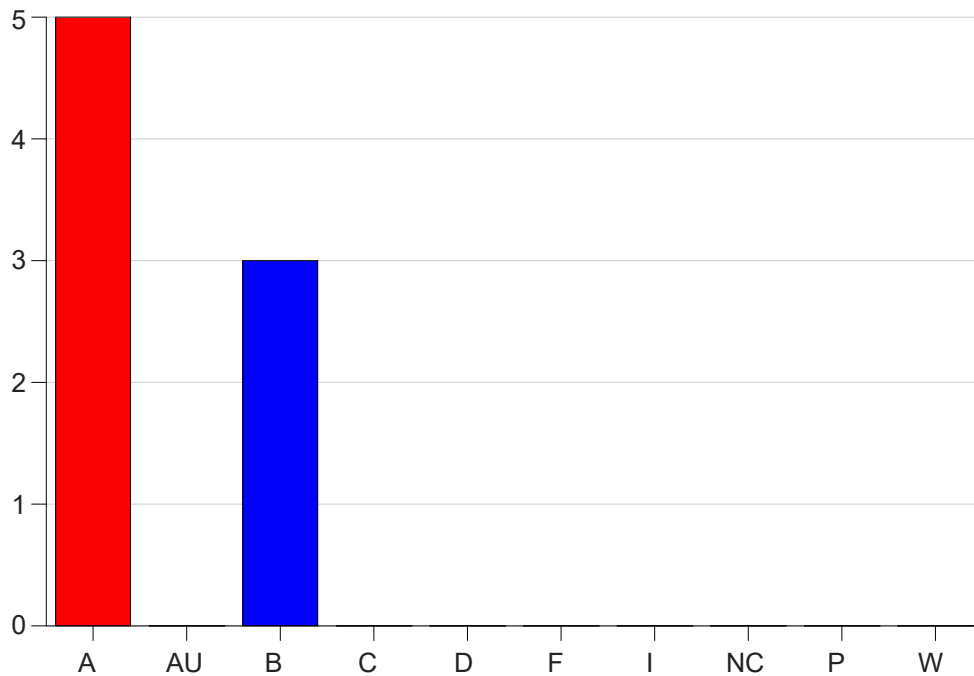

Louisiana State University Eunice

Grade Distribution by Course

2023 Fall Semester

Dec 20, 2023
1:01:56 PM

Course Work Course Number: DMS 1010

Course Work Count - All		A	AU	B	C	D	F	I	NC	P	W	Total
01	Leger,K	5	0	3	0	0	0	0	0	0	0	8
Total		5	0	3	0	0	0	0	0	0	0	8