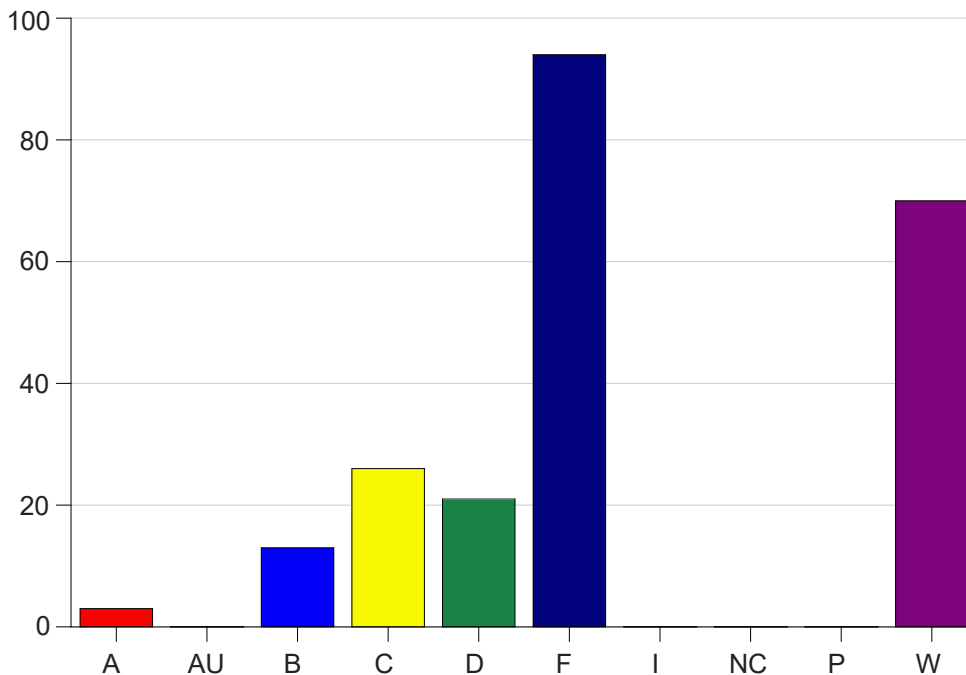

Louisiana State University Eunice

Grade Distribution by Course

2023 Fall Semester

Dec 20, 2023
1:01:56 PM

Course Work Course Number: MATH0022T

Course Work Count - All		A	AU	B	C	D	F	I	NC	P	W	Total
20	Manuel,M	0	0	1	5	0	18	0	0	0	13	37
21	Manuel,M	0	0	6	2	3	16	0	0	0	9	36
TA	Miller, C	0	0	1	4	3	10	0	0	0	10	28
TB	Jean, J	2	0	1	6	5	11	0	0	0	6	31
TC	Vidrine, J	0	0	2	4	3	10	0	0	0	15	34
TD	Jean, J	1	0	0	2	3	17	0	0	0	6	29
TE	Vidrine, J	0	0	2	3	4	12	0	0	0	11	32
Total		3	0	13	26	21	94	0	0	0	70	227