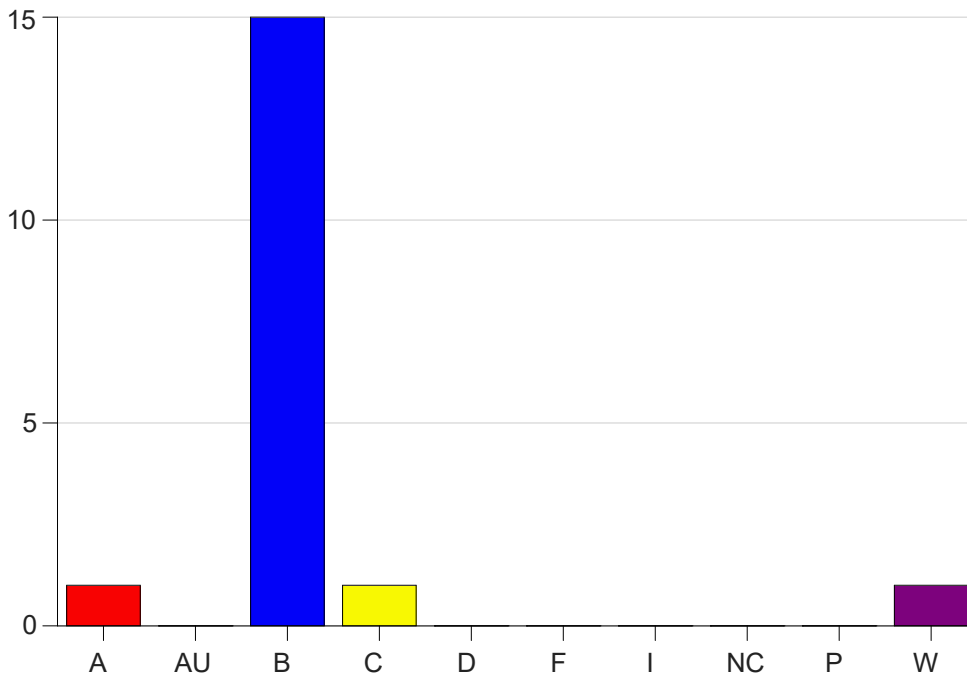

Louisiana State University Eunice

Grade Distribution by Course

2023 Fall Semester

Dec 20, 2023
1:01:56 PM

Course Work Course Number: SURT1001

Course Work Count - All		A	AU	B	C	D	F	I	NC	P	W	Total
01	Guillory,K	1	0	15	1	0	0	0	0	0	1	18
Total		1	0	15	1	0	0	0	0	0	1	18