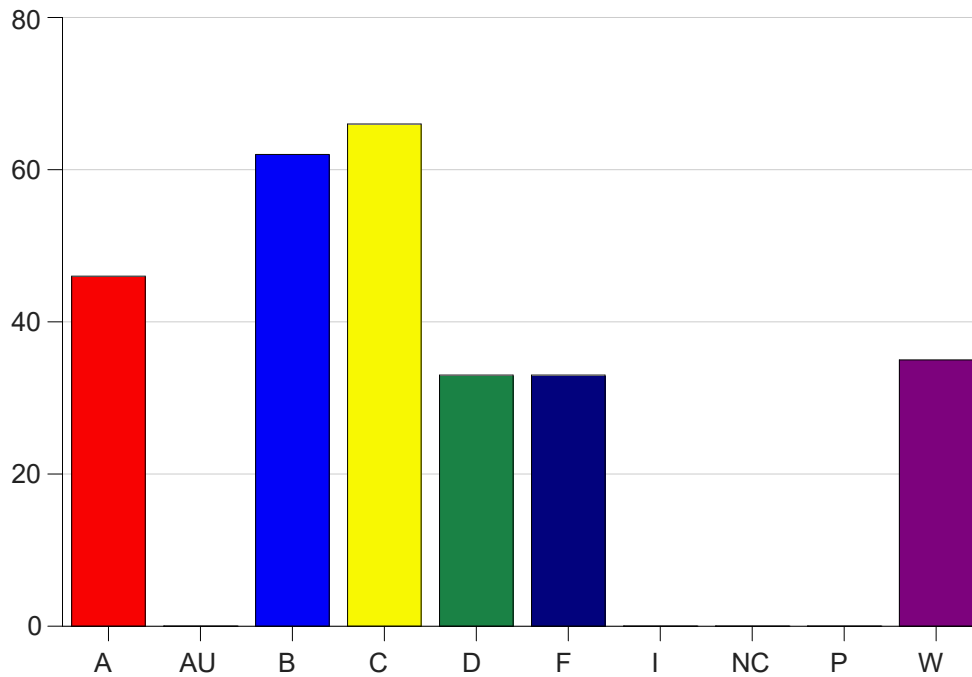

Louisiana State University Eunice

Grade Distribution by Course

2023 Fall Semester

Dec 20, 2023
1:01:56 PM

Course Work Course Number: BIOL1160

Course Work Count - All		A	AU	B	C	D	F	I	NC	P	W	Total
01	Dalfrey, K	4	0	5	15	4	4	0	0	0	2	34
02	RobichauxS	19	0	17	1	9	8	0	0	0	4	58
03	Dalfrey, K	7	0	17	24	6	8	0	0	0	9	71
04	Dalfrey, K	13	0	21	21	14	10	0	0	0	14	93
50	Barton, L	3	0	2	5	0	3	0	0	0	6	19
Total		46	0	62	66	33	33	0	0	0	35	275