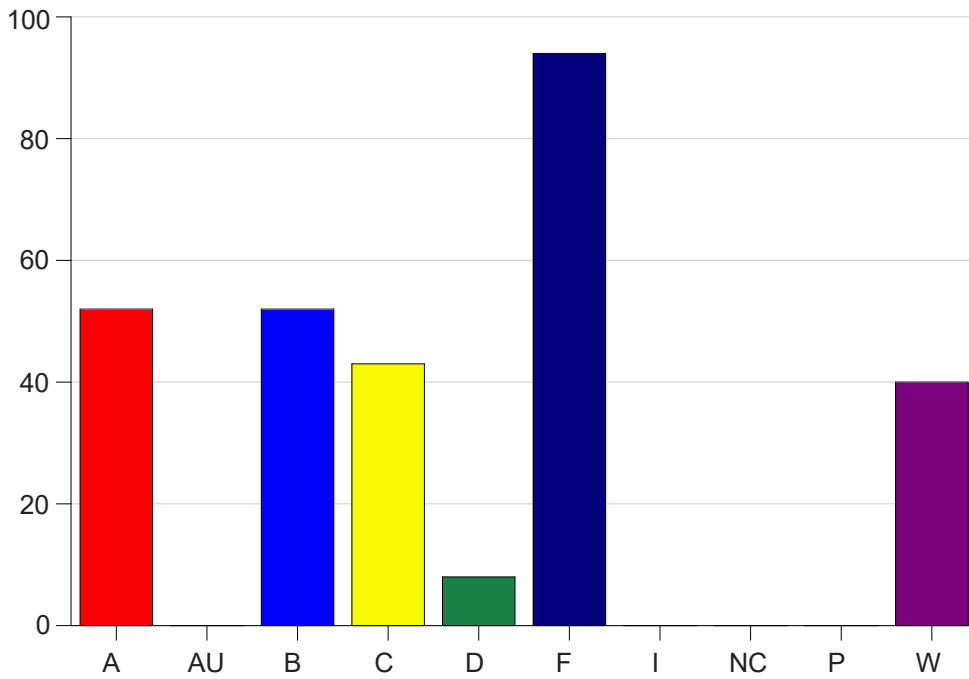

Louisiana State University Eunice

Grade Distribution by Course

2023 Fall Semester

Dec 20, 2023
1:01:56 PM

Louisiana State University Eunice

Grade Distribution by Course

2023 Fall Semester

Dec 20, 2023
1:01:56 PM

Course Work Course Number: ENGL1001

Course Work Count - All		A	AU	B	C	D	F	I	NC	P	W	Total
01	Stone, T	1	0	7	10	5	2	0	0	0	5	30
02	Meche,J	5	0	4	3	2	6	0	0	0	8	28
03	Alleman,M	11	0	9	3	0	2	0	0	0	5	30
04	Emmons, L	17	0	6	3	0	1	0	0	0	3	30
05	Meche,J	0	0	2	3	1	4	0	0	0	7	17
06	Planchar,D	8	0	7	8	1	2	0	0	0	3	29
07	Planchar,D	5	0	7	6	3	1	0	0	0	3	25
08	Emmons, L	12	0	3	3	1	4	0	0	0	3	26
09	Fontenot,B	13	0	10	2	0	0	0	0	0	4	29
10	Meche,J	1	0	3	1	3	2	0	0	0	6	16
11	Planchar,D	9	0	12	5	2	1	0	0	0	1	30
12	Johnson,R	3	0	9	9	0	4	0	0	0	2	27
13	Johnson,R	2	0	14	6	2	2	0	0	0	1	27
23	Thibodea,J	1	0	10	4	0	2	0	0	0	8	25
24	Thibodea,J	3	0	6	3	3	6	0	0	0	6	27
25	Martinez,S	12	0	10	1	0	3	0	0	0	4	30
26	Alleman,M	10	0	12	1	0	2	0	0	0	4	29
B1	RobillardC	0	0	1	3	0	2	0	0	0	0	6
D1	Martinez,S	25	0	2	2	1	0	0	0	0	2	32
D2	Stone, T	12	0	5	6	2	3	0	0	0	3	31
D3	Thibodea,J	0	0	12	9	0	0	0	0	0	0	21
D5	Frye, H	25	0	2	3	0	1	0	0	0	0	31
D6	Frye, H	36	0	4	2	0	0	0	1	0	0	43
D7	Whitehea,M	8	0	13	4	0	0	0	0	0	5	30
D8	SynborskiS	27	0	4	4	0	1	0	0	0	0	36
D9	Martinez,S	9	0	1	0	0	0	0	0	0	0	10
DB	Thibodea,J	2	0	7	6	1	1	0	0	0	3	20
DC	Witt, A	7	0	11	6	0	1	0	0	0	3	28
DD	Tooker, J	16	0	12	1	0	3	0	0	0	1	33
DE	Dinallo,J	18	0	10	1	2	0	0	0	0	0	31