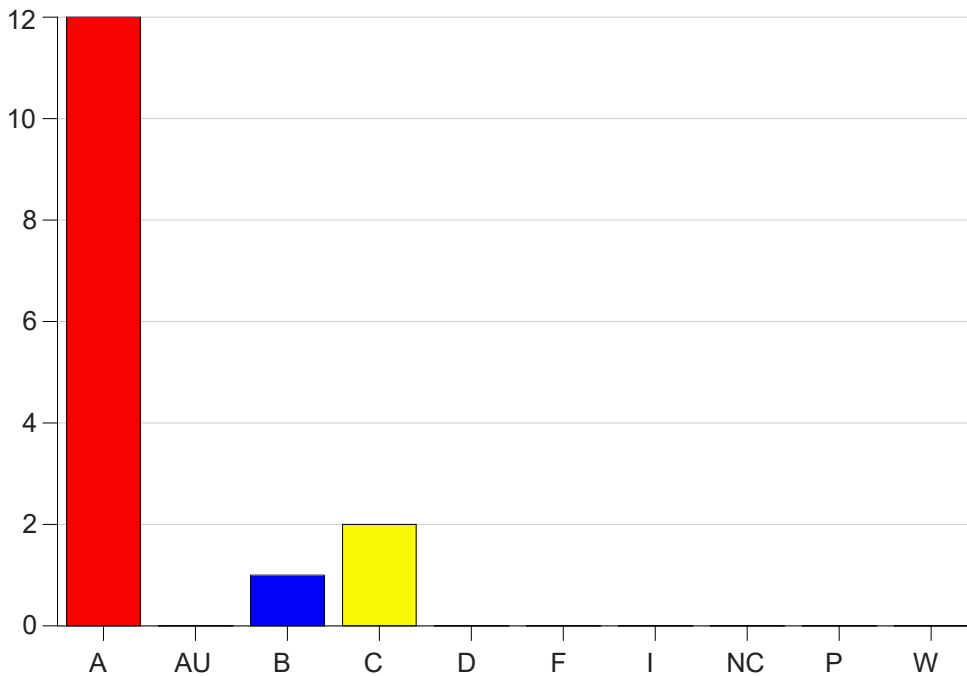

Louisiana State University Eunice

Grade Distribution by Course

2023 Fall Semester

Dec 20, 2023
1:01:56 PM

Course Work Course Number: CSC 2253

Course Work Count - All		A	AU	B	C	D	F	I	NC	P	W	Total
01	Seeder, L	12	0	1	2	0	0	0	0	0	0	15
Total		12	0	1	2	0	0	0	0	0	0	15