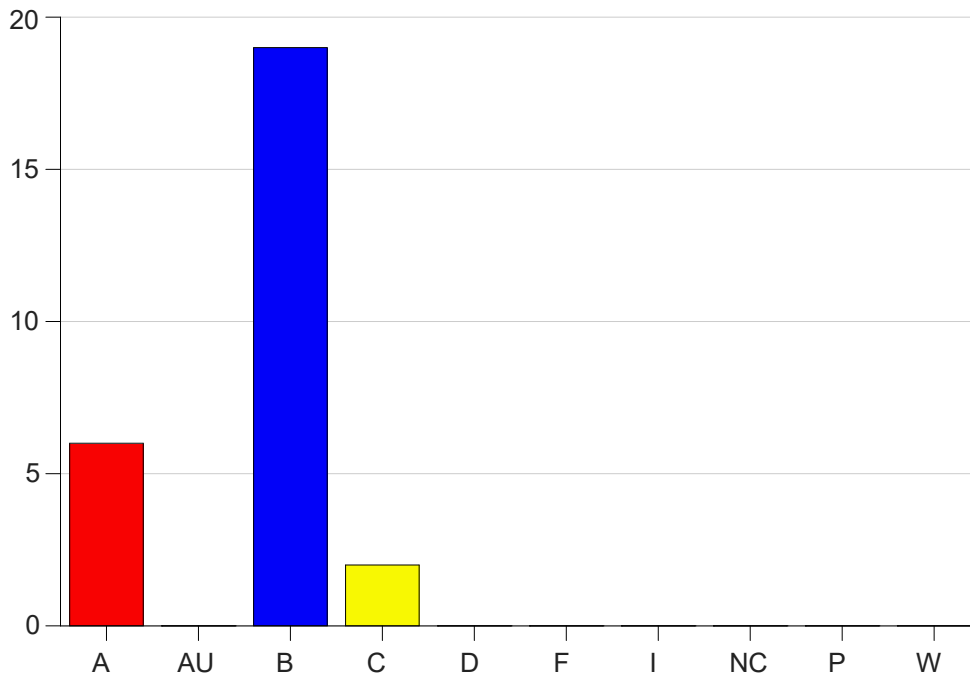

Louisiana State University Eunice

Grade Distribution by Course

2023 Fall Semester

Dec 20, 2023
1:01:56 PM

Course Work Course Number: NURS2430

Course Work Count - All		A	AU	B	C	D	F	I	NC	P	W	Total
01	Moore, B	6	0	19	2	0	0	0	0	0	0	27
Total		6	0	19	2	0	0	0	0	0	0	27