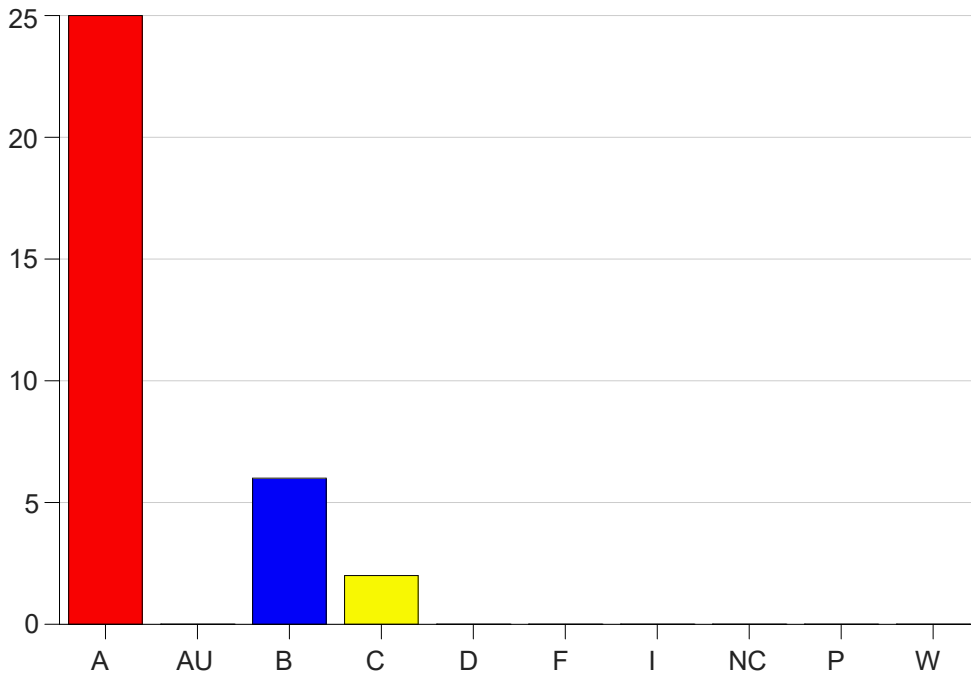

Louisiana State University Eunice

Grade Distribution by Course

2023 Fall Semester

Dec 20, 2023
1:01:56 PM

Course Work Course Number: ECON2000

Course Work Count - All		A	AU	B	C	D	F	I	NC	P	W	Total
25	Bahloul, T	18	0	6	1	0	0	0	0	0	0	25
C6	Bahloul, T	7	0	0	1	0	0	0	0	0	0	8
Total		25	0	6	2	0	0	0	0	0	0	33