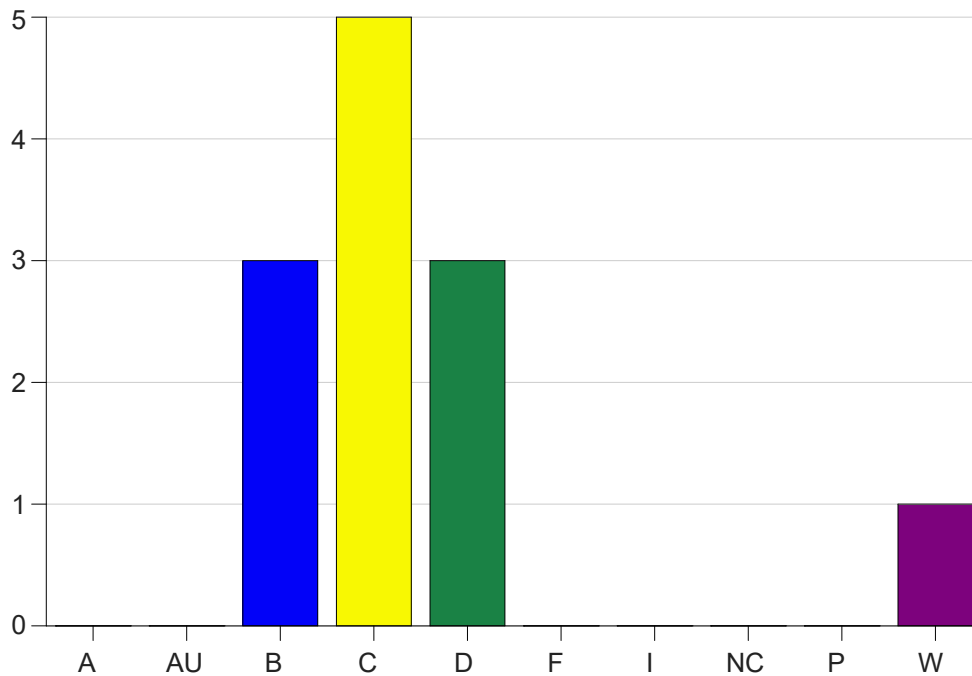

Louisiana State University Eunice

Grade Distribution by Course

2023 Fall Semester

Dec 20, 2023
1:01:56 PM

Course Work Course Number: MATH1018

Course Work Count - All		A	AU	B	C	D	F	I	NC	P	W	Total
01	Parrino,G	0	0	3	5	3	0	0	0	0	1	12
Total		0	0	3	5	3	0	0	0	0	1	12