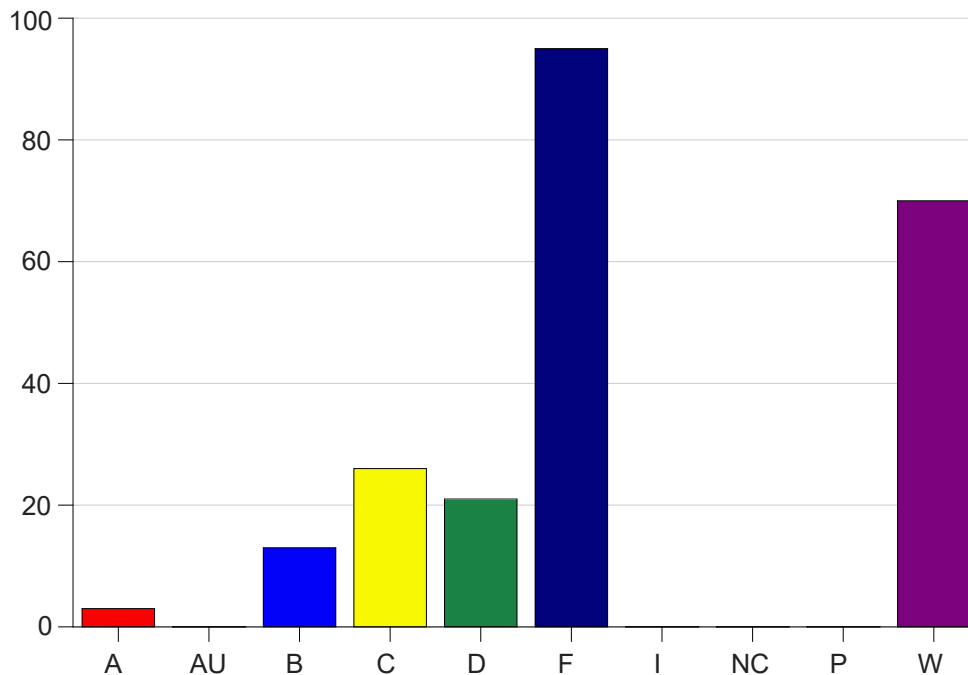

Louisiana State University Eunice

Grade Distribution by Course

2023 Fall Semester

Dec 20, 2023
1:01:56 PM

Course Work Course Number: MATH1021T

Course Work Count - All		A	AU	B	C	D	F	I	NC	P	W	Total
20	Henry, H	0	0	1	5	0	18	0	0	0	13	37
21	Henry, H	0	0	6	2	3	17	0	0	0	9	37
TA	Jean, J	0	0	1	4	3	10	0	0	0	10	28
TB	Miller, C	2	0	1	6	5	11	0	0	0	6	31
TC	Vidrine, E	0	0	2	4	3	10	0	0	0	15	34
TD	Miller, C	1	0	0	2	3	17	0	0	0	6	29
TE	Jean, J	0	0	2	3	4	12	0	0	0	11	32
Total		3	0	13	26	21	95	0	0	0	70	228