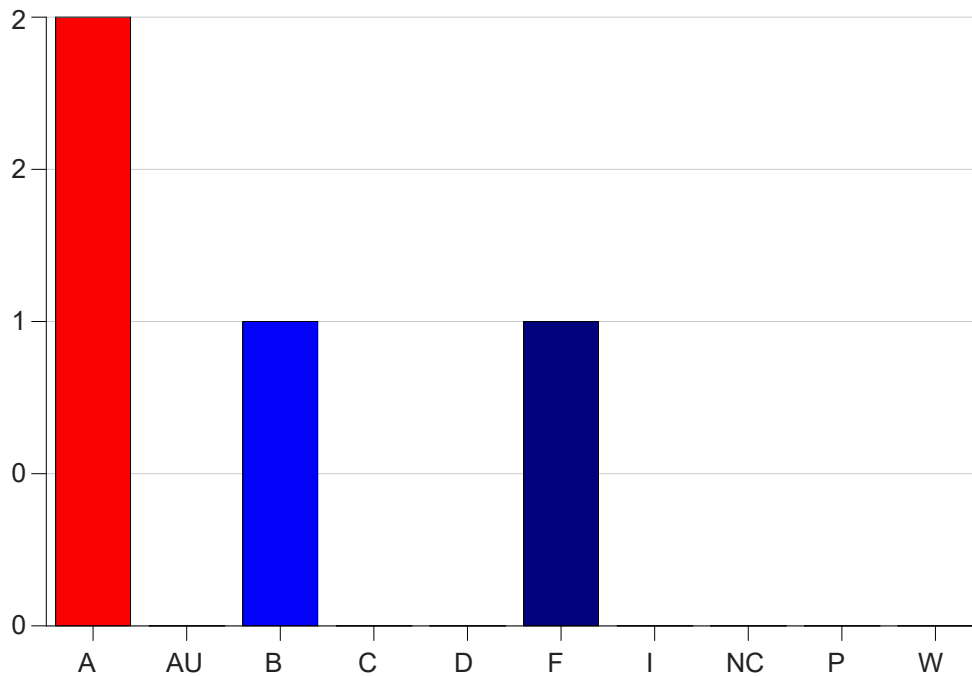

Louisiana State University Eunice

Grade Distribution by Course

2023 Fall Semester

Dec 20, 2023
1:01:56 PM

Course Work Course Number: CHEM2261

Course Work Count - All		A	AU	B	C	D	F	I	NC	P	W	Total
01	Borill, B	2	0	1	0	0	1	0	0	0	0	4
Total		2	0	1	0	0	1	0	0	0	0	4