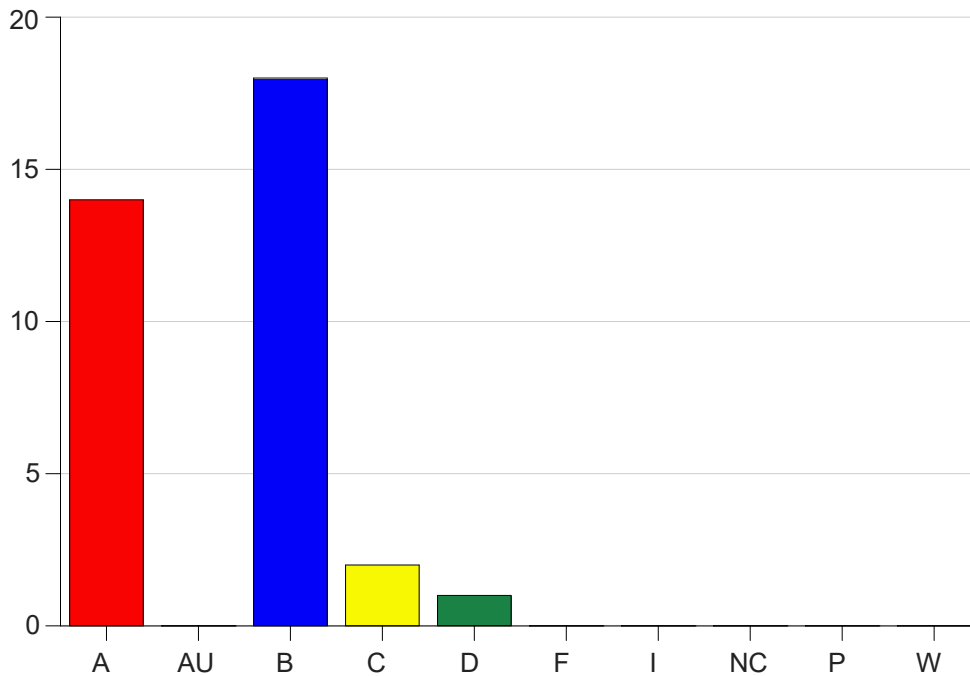

Louisiana State University Eunice

Grade Distribution by Course

2023 Fall Semester

Dec 20, 2023
1:01:56 PM

Course Work Course Number: ENGL2072

Course Work Count - All		A	AU	B	C	D	F	I	NC	P	W	Total
L6	Fontenot,B	14	0	18	2	1	0	0	0	0	0	35
Total		14	0	18	2	1	0	0	0	0	0	35