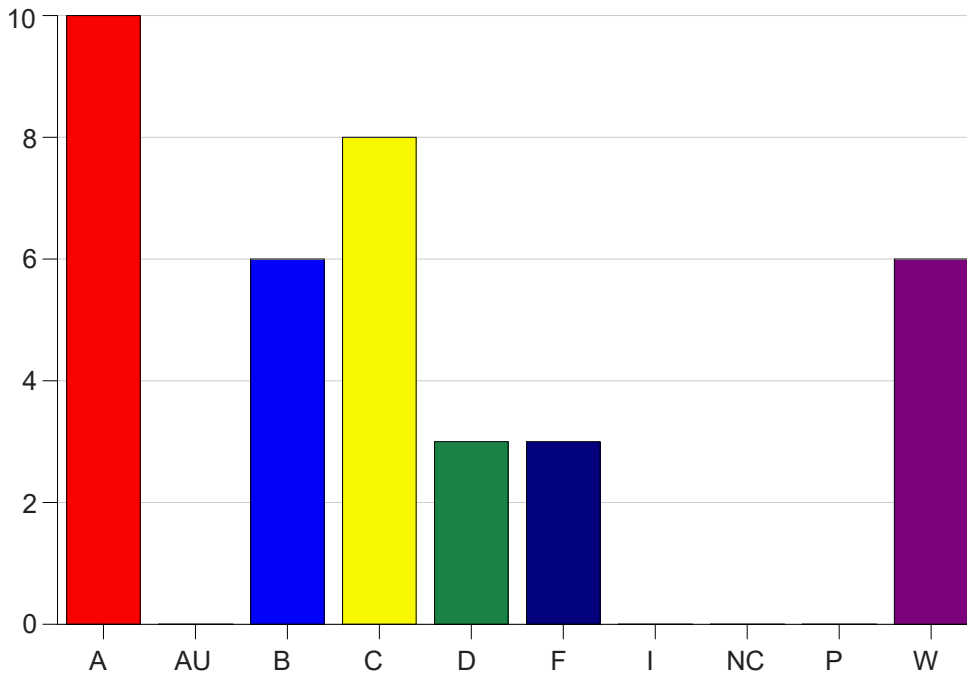

Louisiana State University Eunice

Grade Distribution by Course

2023 Fall Semester

Dec 20, 2023
1:01:56 PM

Course Work Course Number: MATH1022

Course Work Count - All		A	AU	B	C	D	F	I	NC	P	W	Total
01	Miller, C	4	0	4	4	2	3	0	0	0	4	21
25	Dunlap,A	6	0	2	4	1	0	0	0	0	2	15
Total		10	0	6	8	3	3	0	0	0	6	36