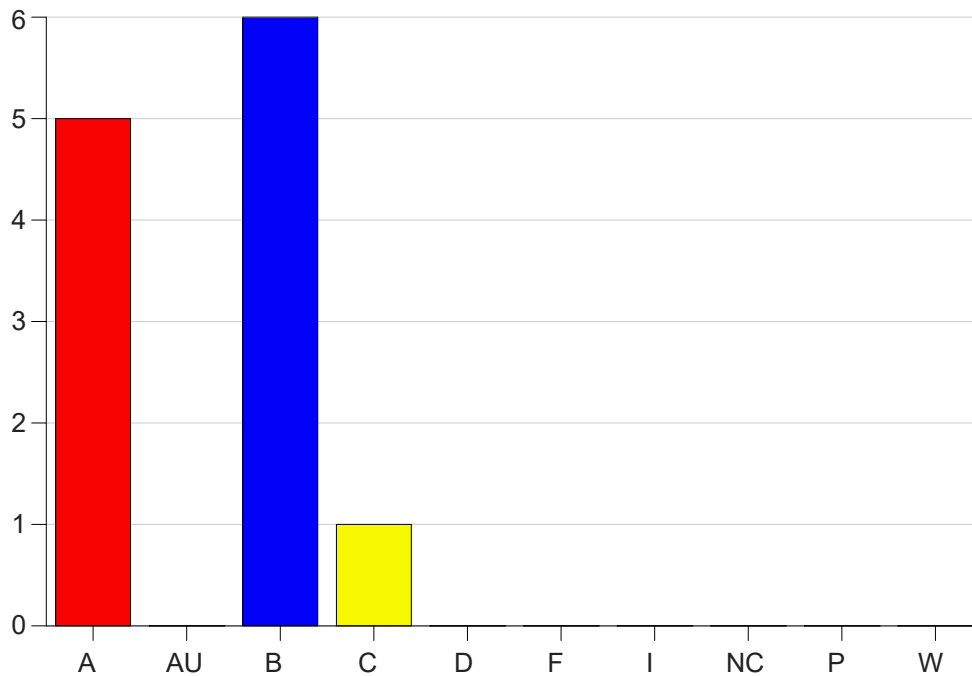

Louisiana State University Eunice

Grade Distribution by Course

2023 Fall Semester

Dec 20, 2023
1:01:56 PM

Course Work Course Number: RC 2026

Course Work Count - All		A	AU	B	C	D	F	I	NC	P	W	Total
01	Asbury,D	5	0	6	1	0	0	0	0	0	0	12
Total		5	0	6	1	0	0	0	0	0	0	12