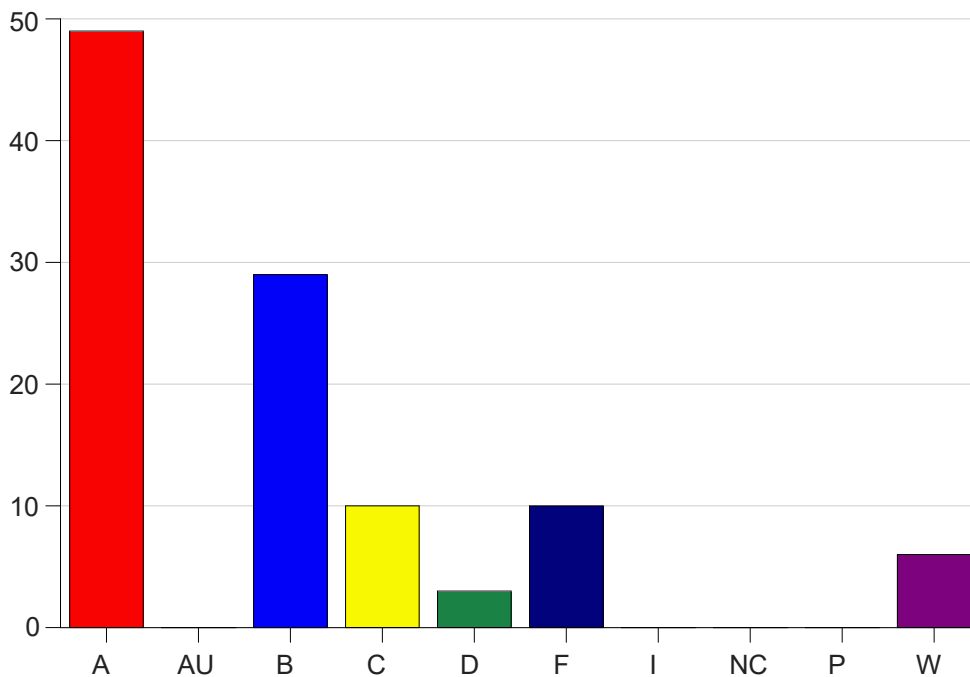

Louisiana State University Eunice

Grade Distribution by Course

2023 Fall Semester

Dec 20, 2023
1:01:56 PM

Course Work Course Number: ART 1440

Course Work Count - All		A	AU	B	C	D	F	I	NC	P	W	Total
01	Jones, S	6	0	6	0	0	0	0	0	0	0	12
25	Simmons, J	6	0	6	4	1	4	0	0	0	1	22
D1	Reed, M	4	0	4	1	0	0	0	0	0	0	9
D2	Simmons, J	12	0	5	2	0	0	0	0	0	0	19
L1	Jones, S	18	0	4	3	0	2	0	0	0	1	28
L6	Simmons, J	3	0	4	0	2	4	0	0	0	4	17
Total		49	0	29	10	3	10	0	0	0	6	107