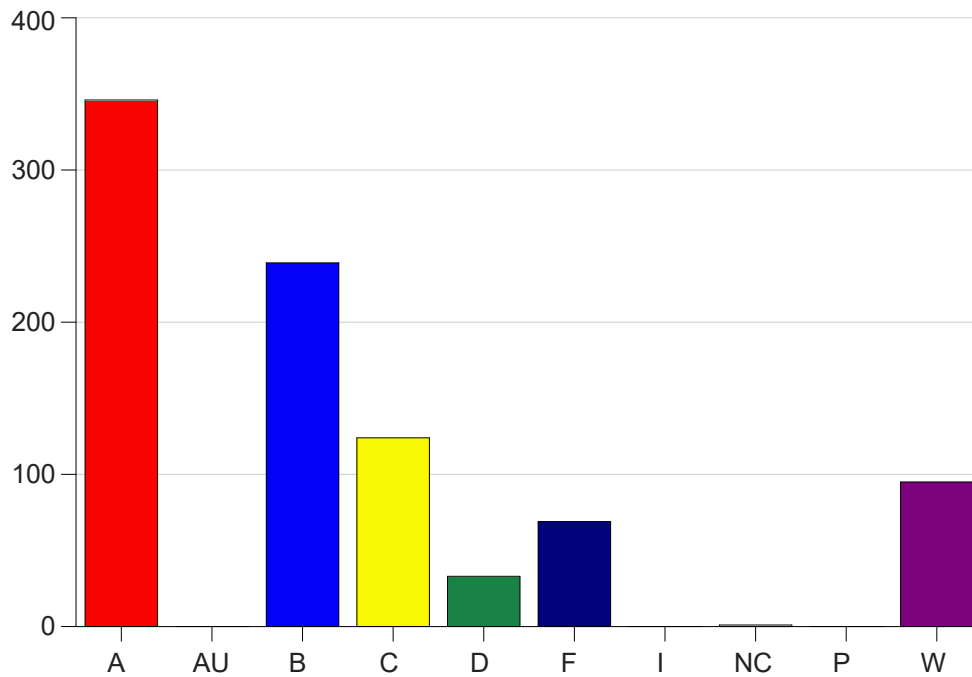

Louisiana State University Eunice

Grade Distribution by Course

2023 Fall Semester

Dec 20, 2023
1:01:56 PM

Course Work Count - All		A	AU	B	C	D	F	I	NC	P	W	Total
DF	Dinallo,J	17	0	8	4	1	0	0	0	0	0	30
DG	Dinallo,J	16	0	12	1	0	0	0	0	0	0	29
L1	Meche,J	0	0	1	1	3	6	0	0	0	3	14
L6	Reeves, B	15	0	3	0	0	7	0	0	0	2	27
Total		346	0	239	124	33	69	0	1	0	95	907