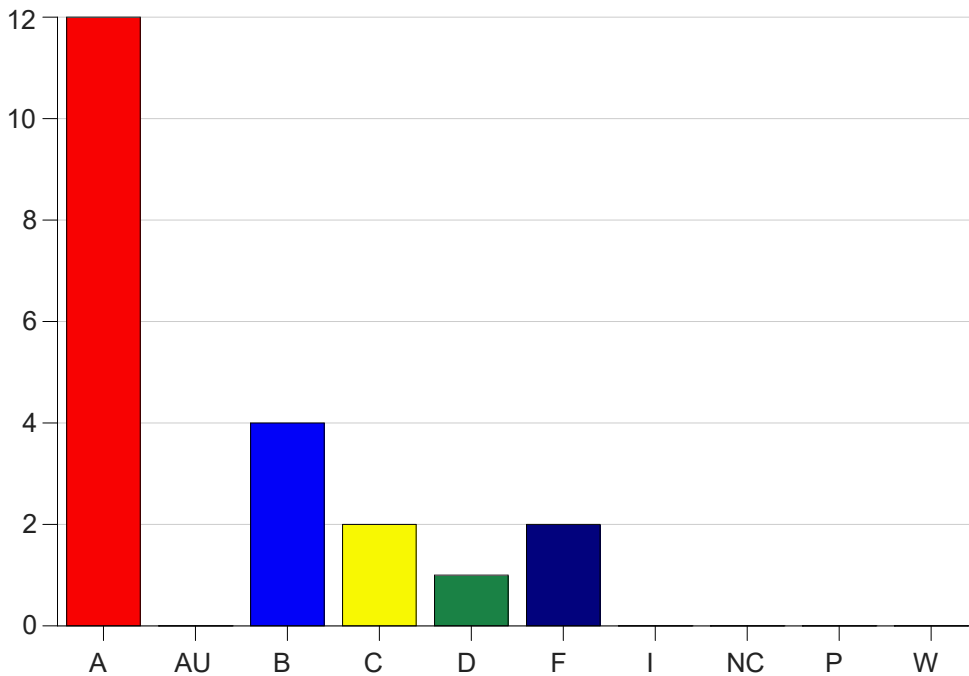

Louisiana State University Eunice

Grade Distribution by Course

2023 Fall Semester

Dec 20, 2023
1:01:56 PM

Course Work Course Number: CJ 2131

Course Work Count - All		A	AU	B	C	D	F	I	NC	P	W	Total
L1	Elg, C	12	0	4	2	1	2	0	0	0	0	21
Total		12	0	4	2	1	2	0	0	0	0	21