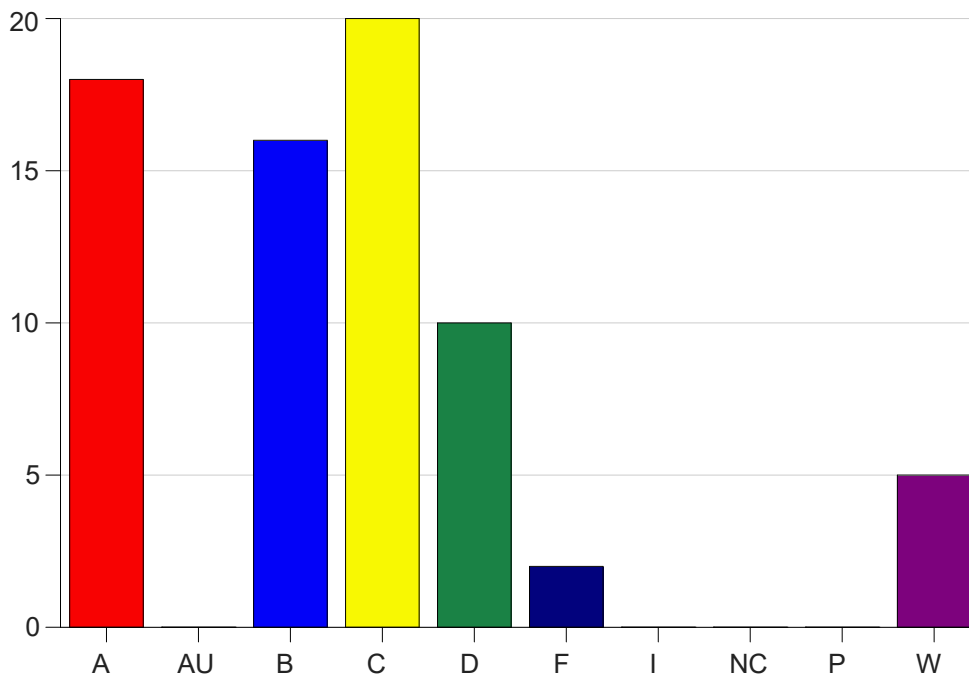

Louisiana State University Eunice

Grade Distribution by Course

2023 Fall Semester

Dec 20, 2023
1:01:56 PM

Course Work Course Number: BIOL2160

Course Work Count - All		A	AU	B	C	D	F	I	NC	P	W	Total
01	RobichauxS	6	0	4	5	2	1	0	0	0	1	19
02	RobichauxS	12	0	12	15	8	1	0	0	0	4	52
Total		18	0	16	20	10	2	0	0	0	5	71