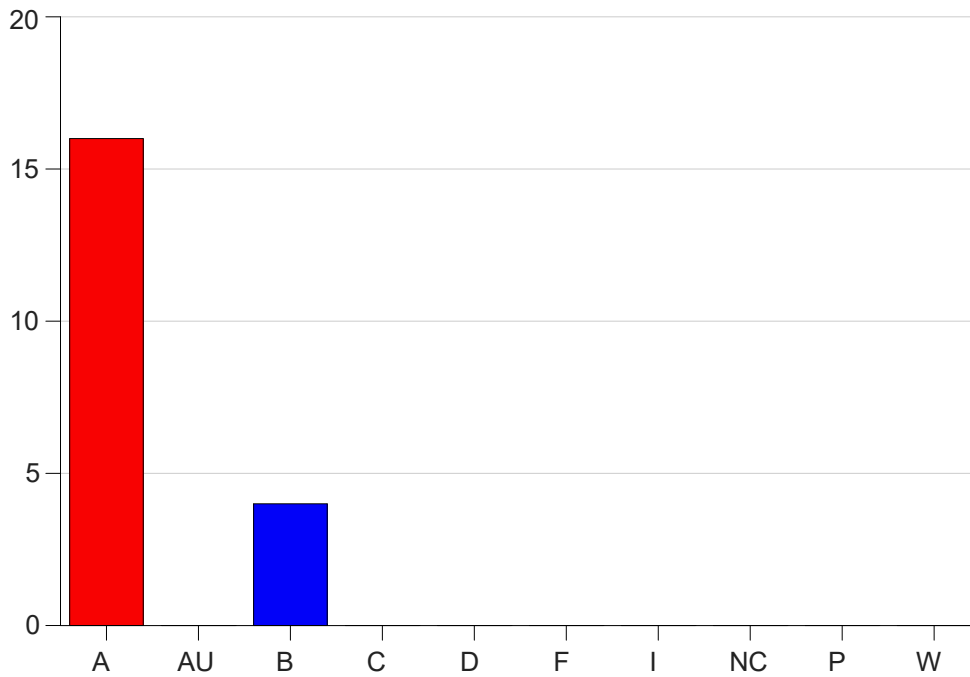

Louisiana State University Eunice

Grade Distribution by Course

2023 Fall Semester

Dec 20, 2023
1:01:56 PM

Course Work Course Number: HPRE1242

Course Work Count - All		A	AU	B	C	D	F	I	NC	P	W	Total
01	Samuels, J	1	0	4	0	0	0	0	0	0	0	5
03	Murdoch, C	2	0	0	0	0	0	0	0	0	0	2
53	Willis, J	13	0	0	0	0	0	0	0	0	0	13
Total		16	0	4	0	0	0	0	0	0	0	20