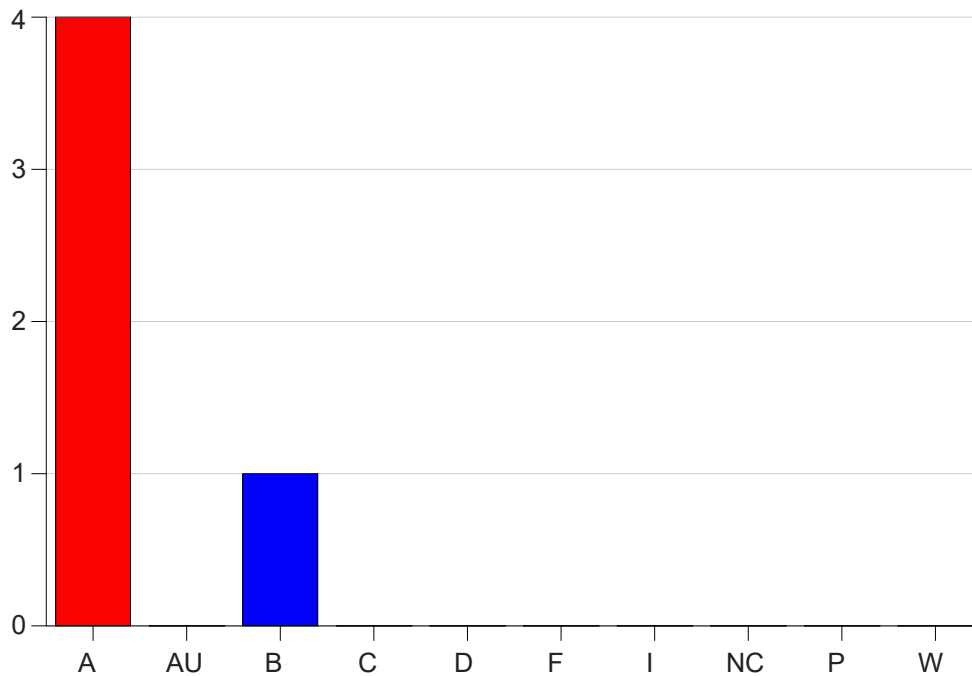

Louisiana State University Eunice

Grade Distribution by Course

2023 Fall Semester

Dec 20, 2023
1:01:56 PM

Course Work Course Number: CJ 2220

Course Work Count - All		A	AU	B	C	D	F	I	NC	P	W	Total
S1	Spencer,W	4	0	1	0	0	0	0	0	0	0	5
Total		4	0	1	0	0	0	0	0	0	0	5