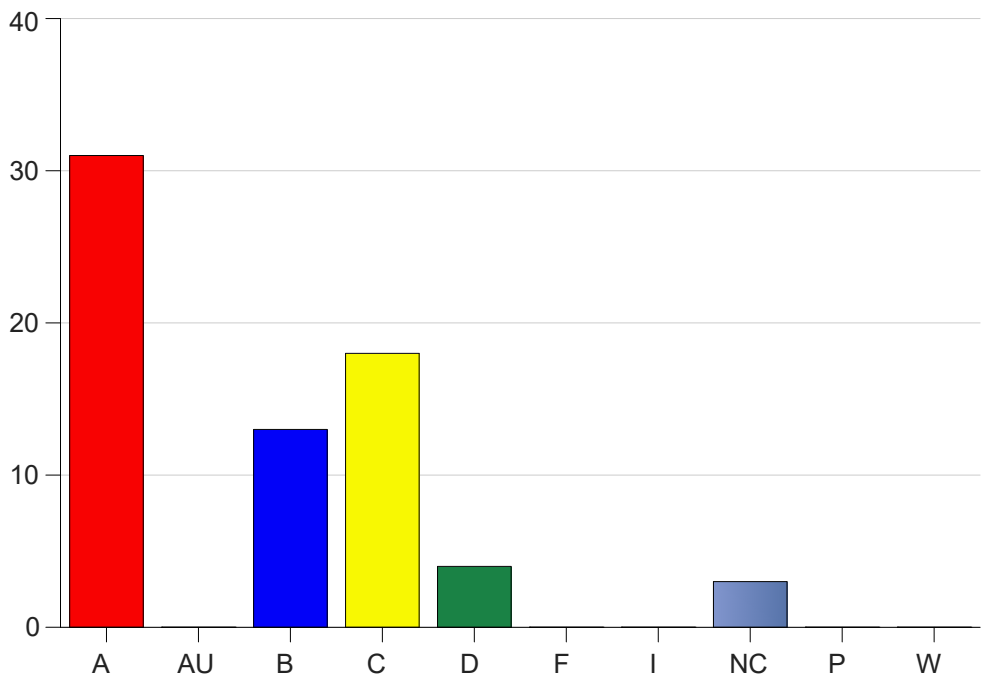

Louisiana State University Eunice

Grade Distribution by Course

2023 Fall Semester

Dec 20, 2023
1:01:56 PM

Course Work Course Number: NURS1132

Course Work Count - All		A	AU	B	C	D	F	I	NC	P	W	Total
01	Foreman,M	1	0	13	18	4	0	0	3	0	0	39
51	LaFleur,L	30	0	0	0	0	0	0	0	0	0	30
Total		31	0	13	18	4	0	0	3	0	0	69