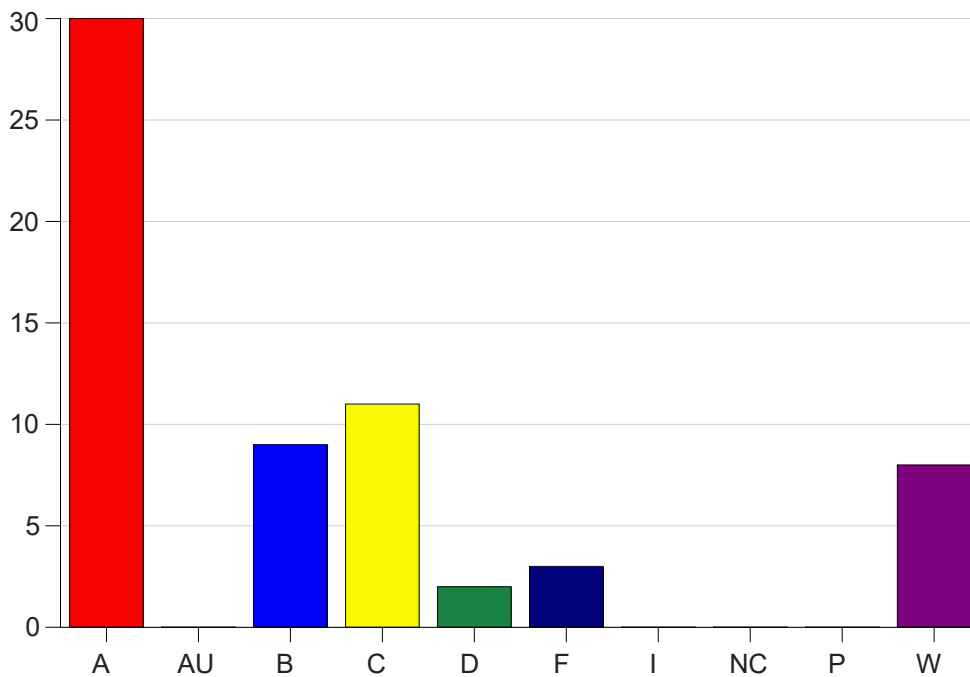

Louisiana State University Eunice

Grade Distribution by Course

2023 Fall Semester

Dec 20, 2023
1:01:56 PM

Course Work Course Number: CMST2010

Course Work Count - All		A	AU	B	C	D	F	I	NC	P	W	Total
25	Flory, N	15	0	5	8	1	2	0	0	0	4	35
L6	Brown, R	15	0	4	3	1	1	0	0	0	4	28
Total		30	0	9	11	2	3	0	0	0	8	63