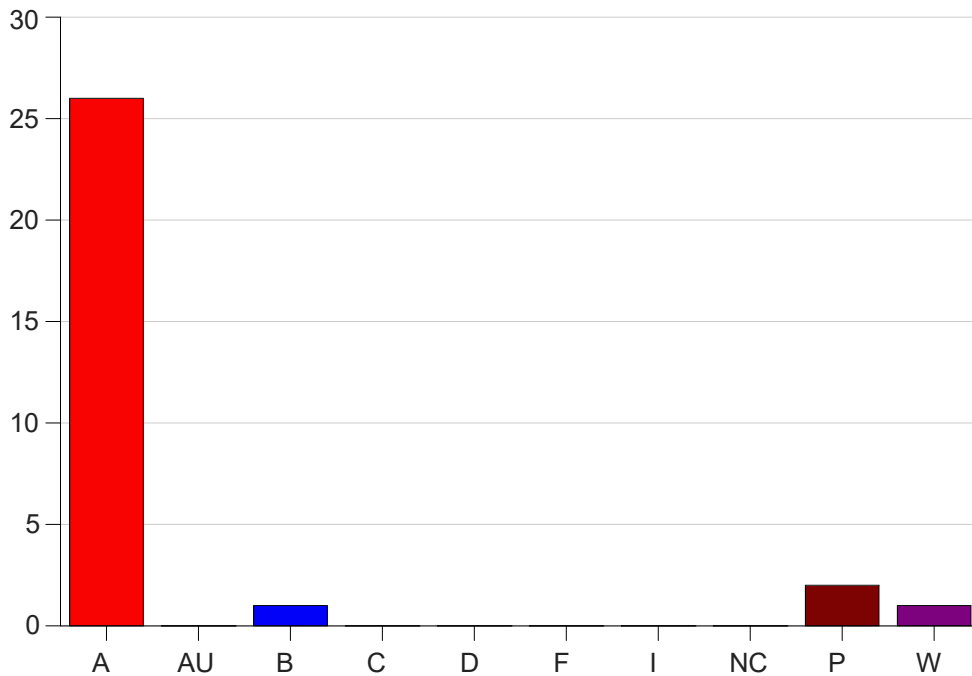

Louisiana State University Eunice

Grade Distribution by Course

2023 Fall Semester

Dec 20, 2023
1:01:56 PM

Course Work Course Number: RADT1092

Course Work Count - All		A	AU	B	C	D	F	I	NC	P	W	Total
91	Green,A	26	0	1	0	0	0	0	0	2	1	30
Total		26	0	1	0	0	0	0	0	2	1	30