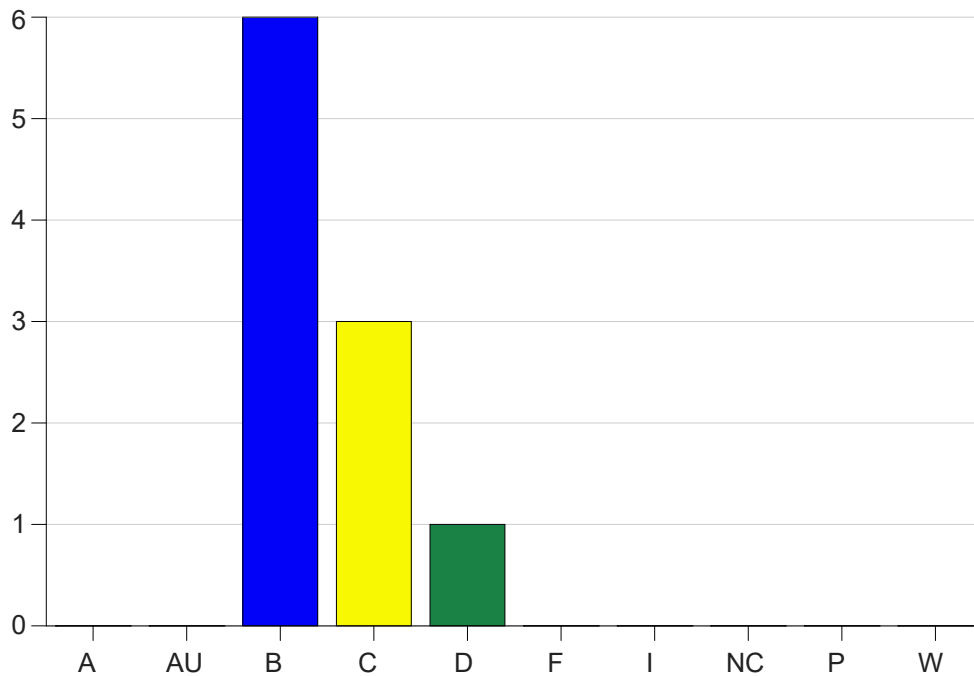

Louisiana State University Eunice

Grade Distribution by Course

2023 Fall Semester

Dec 20, 2023
1:01:56 PM

Course Work Course Number: NURS2450

Course Work Count - All		A	AU	B	C	D	F	I	NC	P	W	Total
01	Moore, B	0	0	6	3	1	0	0	0	0	0	10
Total		0	0	6	3	1	0	0	0	0	0	10