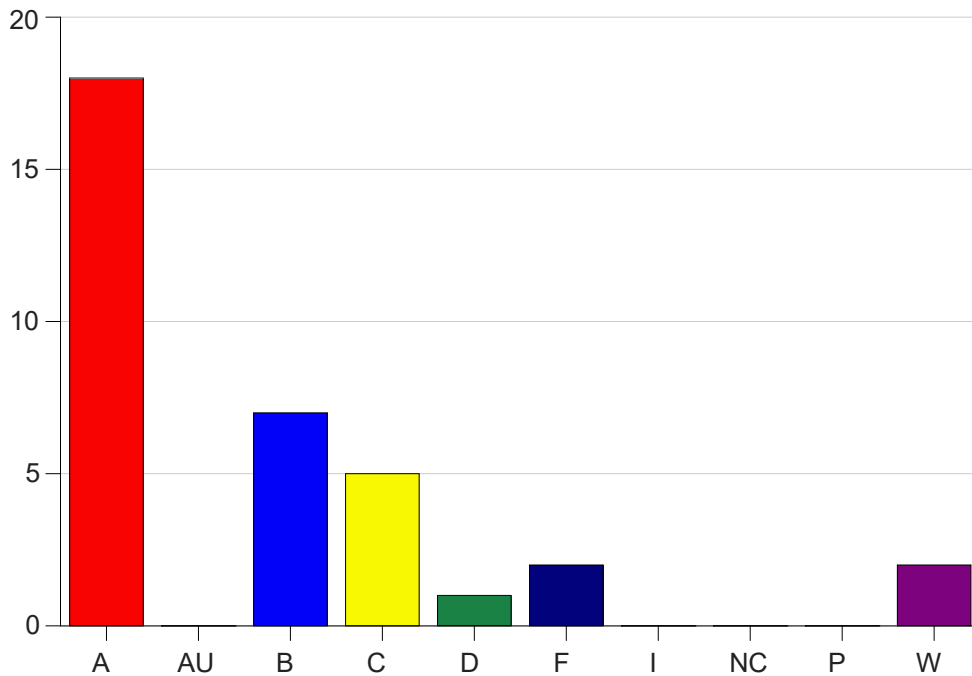

Louisiana State University Eunice

Grade Distribution by Course

2023 Fall Semester

Dec 20, 2023
1:01:56 PM

Course Work Course Number: PSYC2076

Course Work Count - All		A	AU	B	C	D	F	I	NC	P	W	Total
25	Ford, S	18	0	7	5	1	2	0	0	0	2	35
Total		18	0	7	5	1	2	0	0	0	2	35