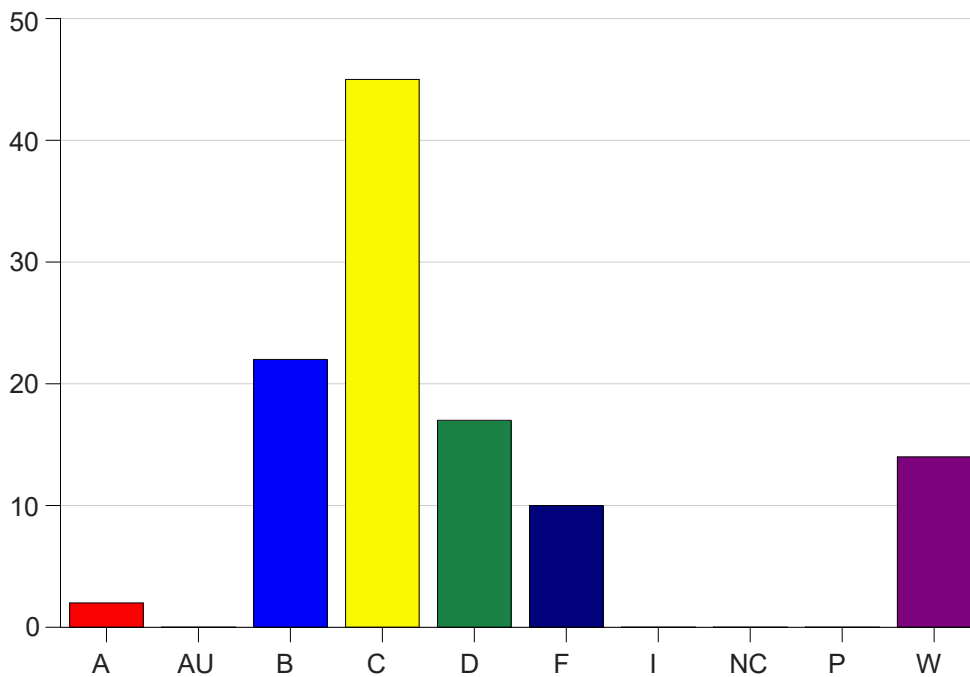

Louisiana State University Eunice

Grade Distribution by Course

2023 Fall Semester

Dec 20, 2023
1:01:56 PM

Course Work Course Number: BIOL1011

Course Work Count - All		A	AU	B	C	D	F	I	NC	P	W	Total
01	Al-Dujaili	1	0	17	19	11	6	0	0	0	5	59
02	Al-Dujaili	1	0	5	26	6	4	0	0	0	9	51
Total		2	0	22	45	17	10	0	0	0	14	110