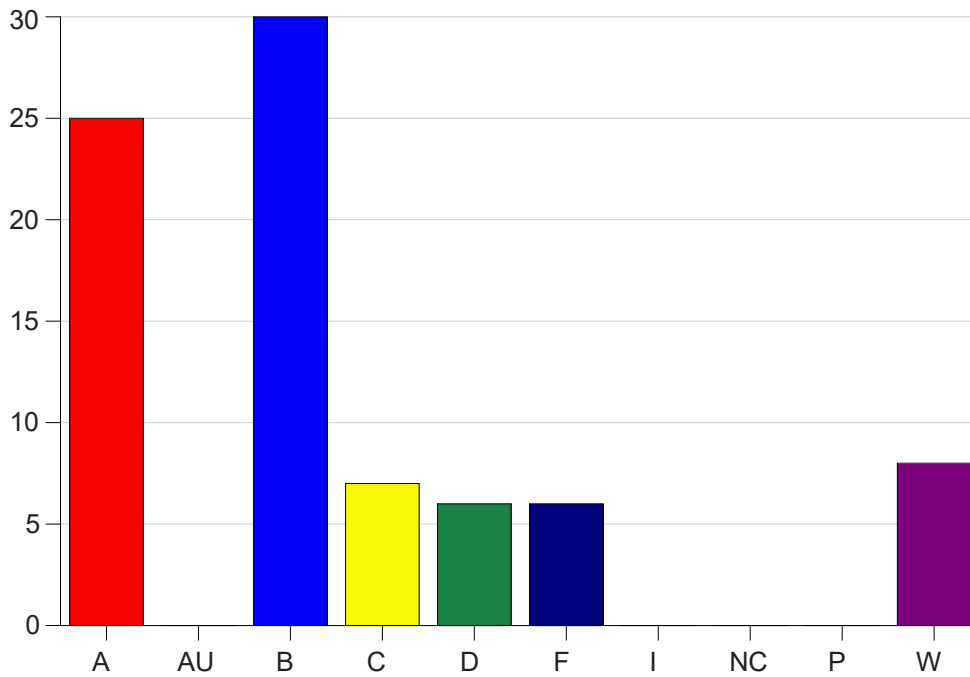

Louisiana State University Eunice

Grade Distribution by Course

2023 Fall Semester

Dec 20, 2023
1:01:56 PM

Course Work Course Number: RADT1000

Course Work Count - All		A	AU	B	C	D	F	I	NC	P	W	Total
25	Sonnier,A	9	0	14	2	1	3	0	0	0	0	29
26	Sonnier,A	8	0	11	3	1	0	0	0	0	4	27
27	Sonnier,A	8	0	5	2	4	3	0	0	0	4	26
Total		25	0	30	7	6	6	0	0	0	8	82