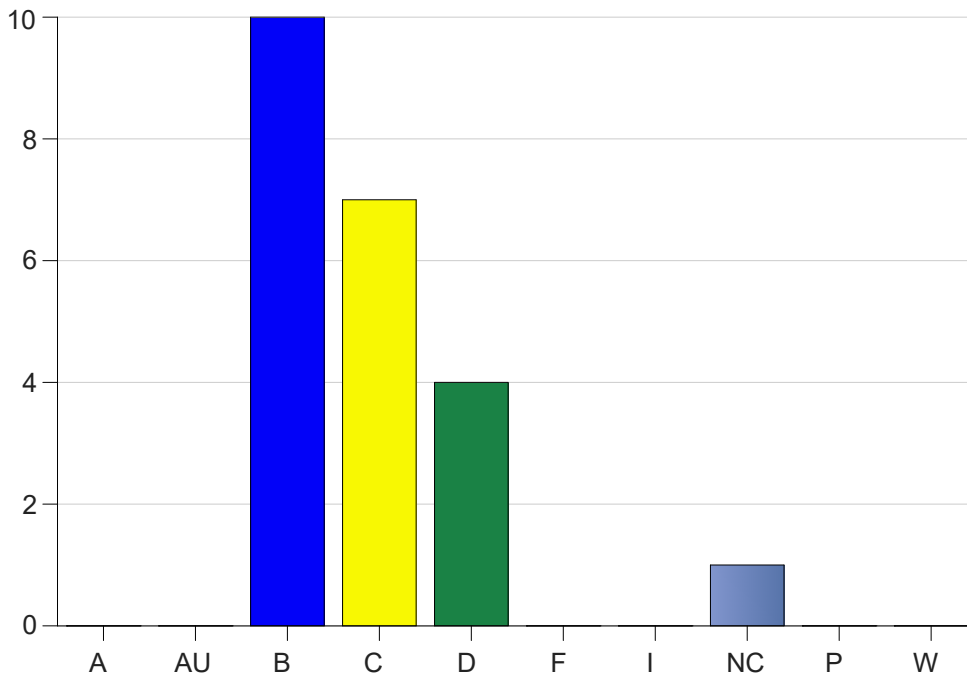

Louisiana State University Eunice

Grade Distribution by Course

2023 Fall Semester

Dec 20, 2023
1:01:56 PM

Course Work Course Number: NURS1232

Course Work Count - All		A	AU	B	C	D	F	I	NC	P	W	Total
60	Foreman,M	0	0	10	7	4	0	0	1	0	0	22
Total		0	0	10	7	4	0	0	1	0	0	22