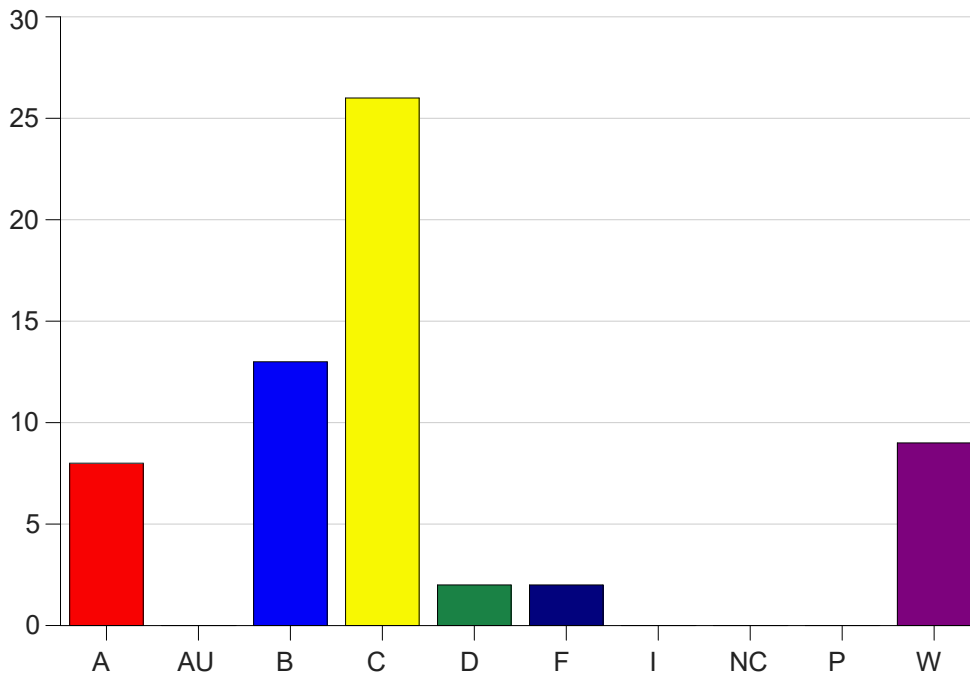

Louisiana State University Eunice

Grade Distribution by Course

2023 Fall Semester

Dec 20, 2023
1:01:56 PM

Course Work Course Number: BIOL1002

Course Work Count - All		A	AU	B	C	D	F	I	NC	P	W	Total
01	Cordes,J	5	0	3	5	1	0	0	0	0	6	20
25	Jariel,D	1	0	4	9	1	2	0	0	0	3	20
L6	Jariel,D	2	0	6	12	0	0	0	0	0	0	20
Total		8	0	13	26	2	2	0	0	0	9	60