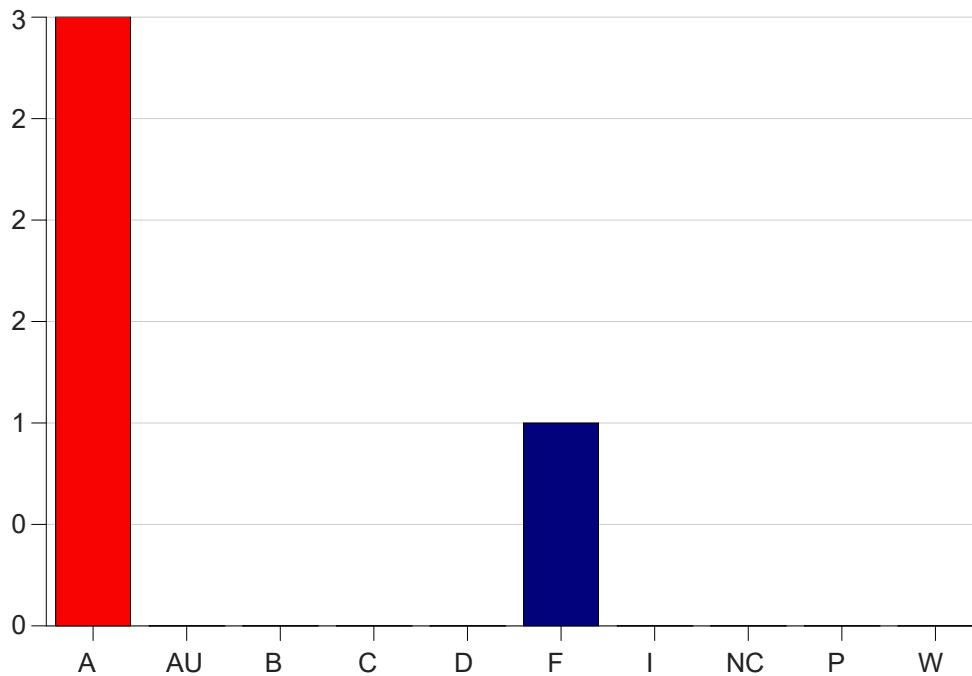

Louisiana State University Eunice

Grade Distribution by Course

2023 Fall Semester

Dec 20, 2023
1:01:56 PM

Course Work Course Number: CHEM2361

Course Work Count - All		A	AU	B	C	D	F	I	NC	P	W	Total
91	Borill, B	3	0	0	0	0	1	0	0	0	0	4
Total		3	0	0	0	0	1	0	0	0	0	4