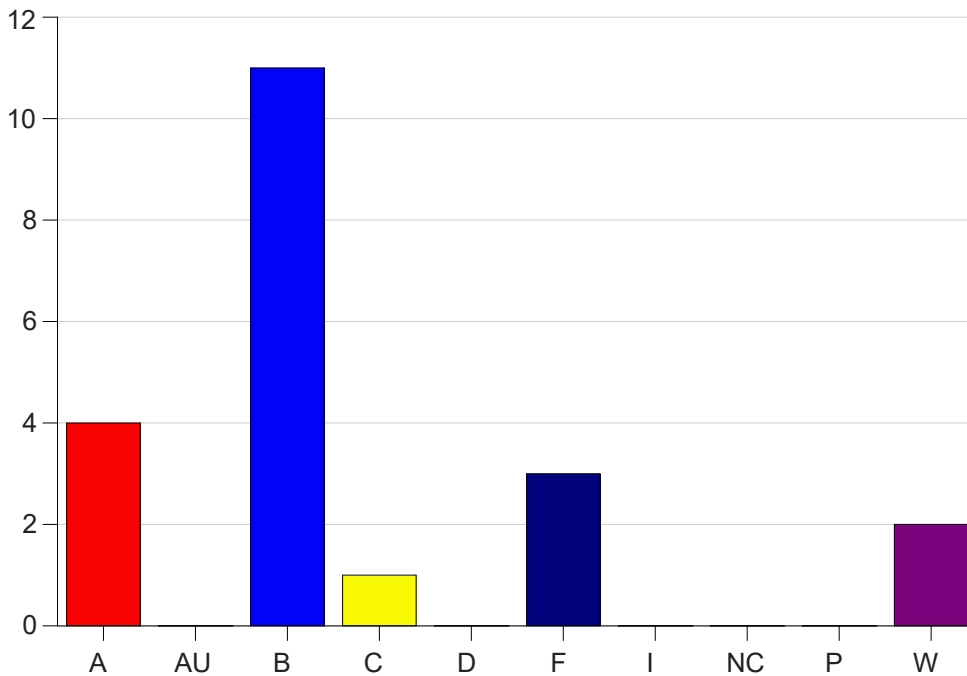

Louisiana State University Eunice

Grade Distribution by Course

2023 Fall Semester

Dec 20, 2023
1:01:56 PM

Course Work Course Number: ENGL2674

Course Work Count - All		A	AU	B	C	D	F	I	NC	P	W	Total
20	Meche,J	4	0	11	1	0	3	0	0	0	2	21
Total		4	0	11	1	0	3	0	0	0	2	21