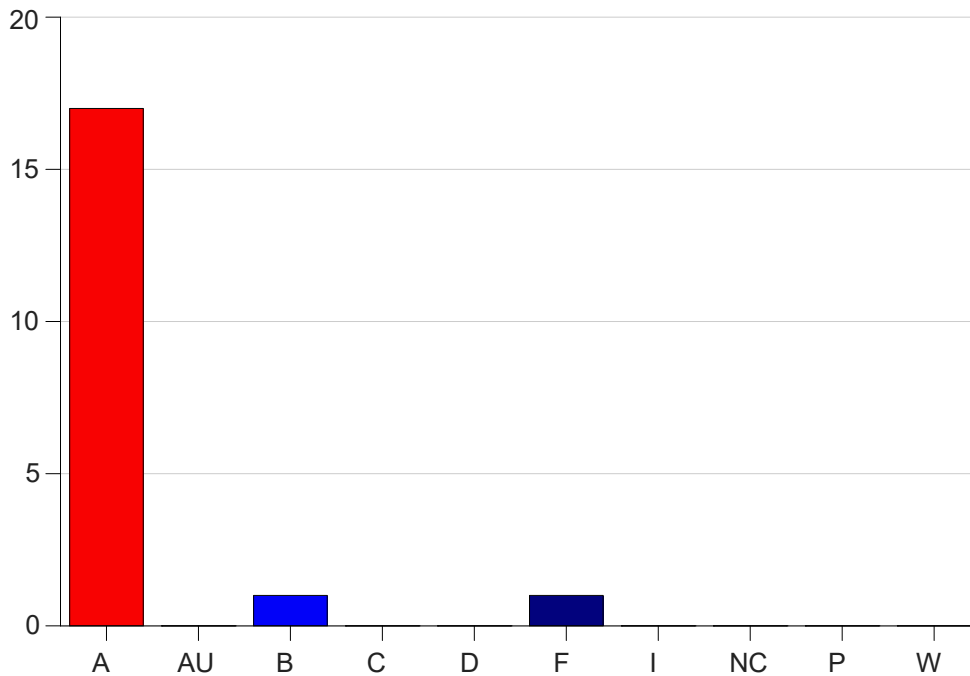

Louisiana State University Eunice

Grade Distribution by Course

2023 Fall Semester

Dec 20, 2023
1:01:56 PM

Course Work Course Number: BAS 2300

Course Work Count - All		A	AU	B	C	D	F	I	NC	P	W	Total
C1	May,N	17	0	1	0	0	1	0	0	0	0	19
Total		17	0	1	0	0	1	0	0	0	0	19