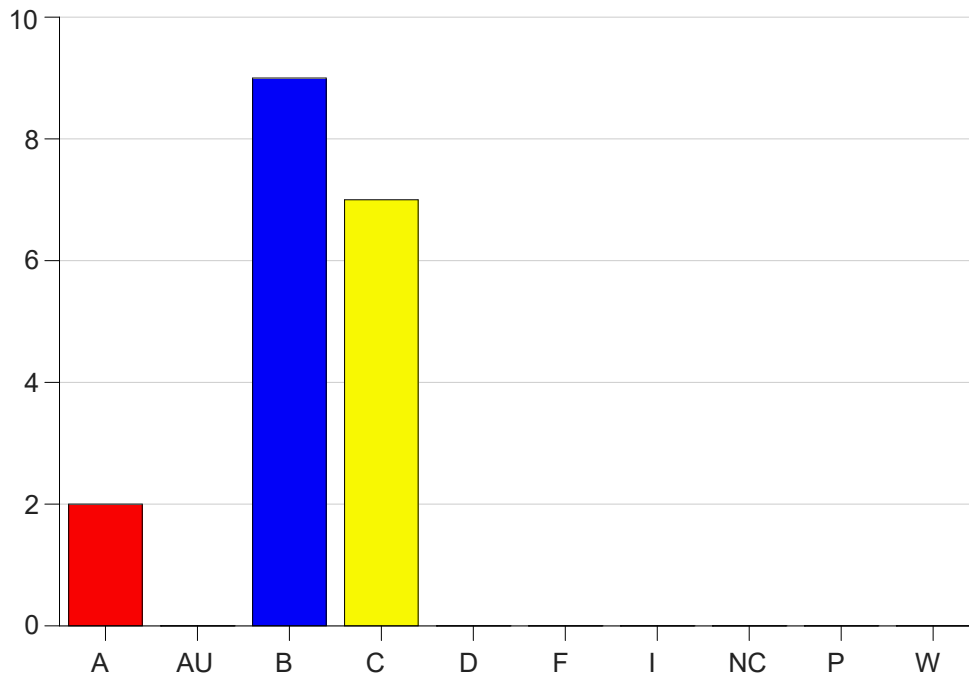

Louisiana State University Eunice

Grade Distribution by Course

2023 Fall Semester

Dec 20, 2023
1:01:56 PM

Course Work Course Number: RC 2011

Course Work Count - All		A	AU	B	C	D	F	I	NC	P	W	Total
01	Wyble,M	2	0	9	7	0	0	0	0	0	0	18
Total		2	0	9	7	0	0	0	0	0	0	18