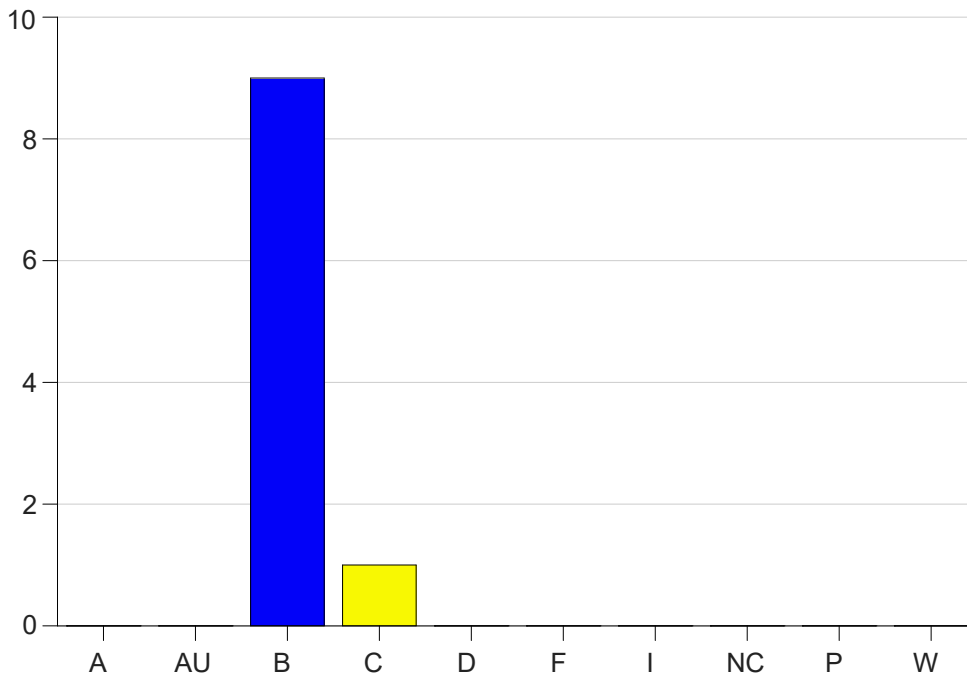

Louisiana State University Eunice

Grade Distribution by Course

2023 Fall Semester

Dec 20, 2023
1:01:56 PM

Course Work Course Number: NURS2550

Course Work Count - All		A	AU	B	C	D	F	I	NC	P	W	Total
60	LaFleur,L	0	0	9	1	0	0	0	0	0	0	10
Total		0	0	9	1	0	0	0	0	0	0	10