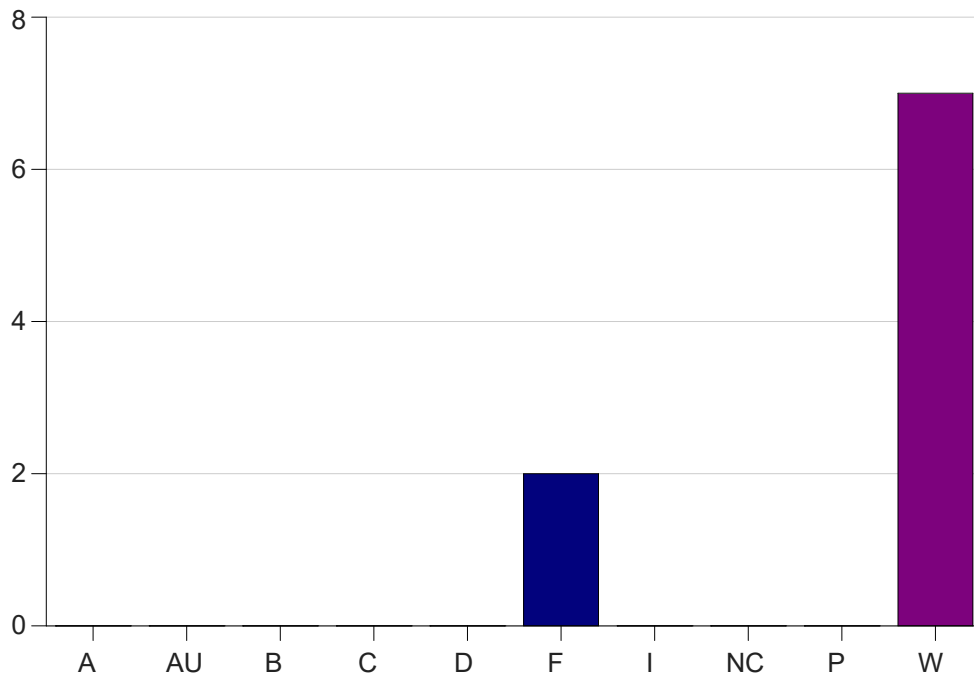

Louisiana State University Eunice

Grade Distribution by Course

2023 Fall Semester

Dec 20, 2023
1:01:56 PM

Course Work Course Number: MATH0030T

Course Work Count - All		A	AU	B	C	D	F	I	NC	P	W	Total
TA	Orgain,A	0	0	0	0	0	2	0	0	0	7	9
Total		0	0	0	0	0	2	0	0	0	7	9