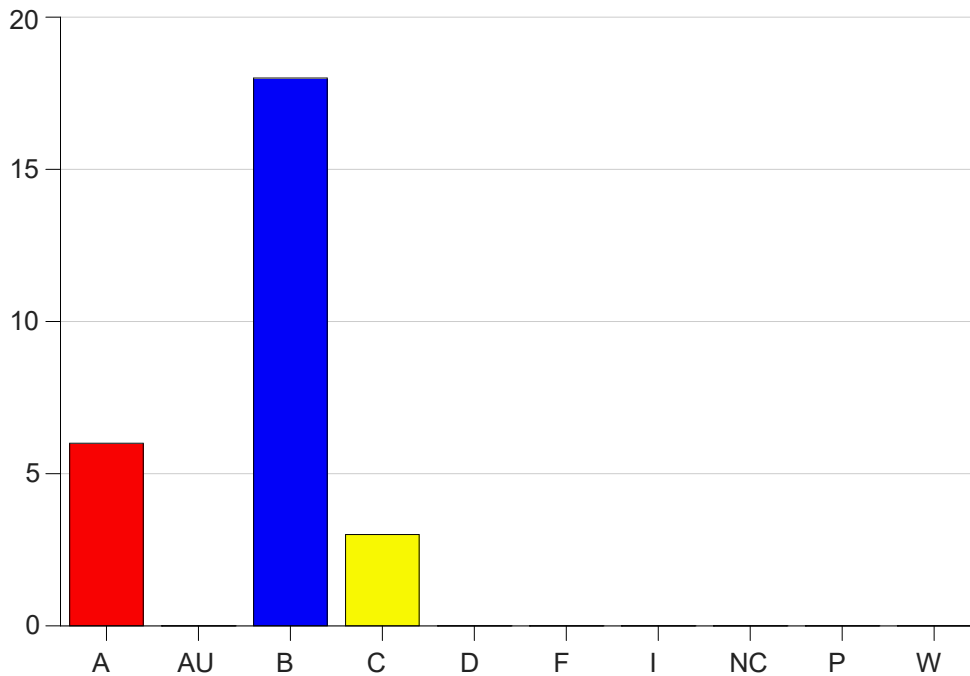

Louisiana State University Eunice

Grade Distribution by Course

2023 Fall Semester

Dec 20, 2023
1:01:56 PM

Course Work Course Number: RADT2033

Course Work Count - All		A	AU	B	C	D	F	I	NC	P	W	Total
01	Williams,G	6	0	18	3	0	0	0	0	0	0	27
Total		6	0	18	3	0	0	0	0	0	0	27