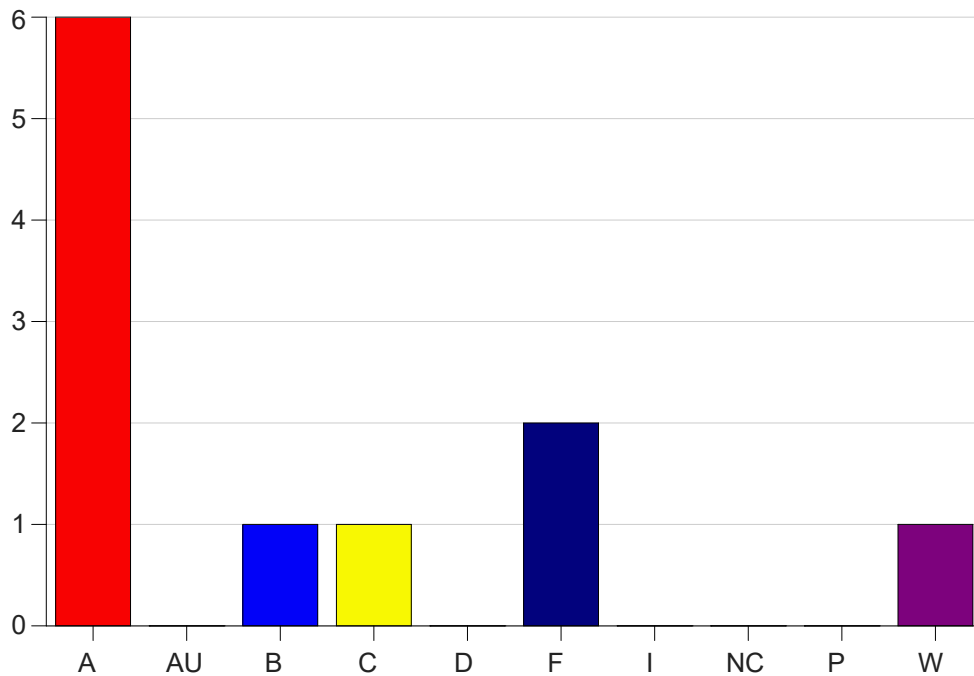

Louisiana State University Eunice

Grade Distribution by Course

2023 Fall Semester

Dec 20, 2023
1:01:56 PM

Course Work Course Number: FSCI2155

Course Work Count - All		A	AU	B	C	D	F	I	NC	P	W	Total
L6	Stack, R	6	0	1	1	0	2	0	0	0	1	11
Total		6	0	1	1	0	2	0	0	0	1	11