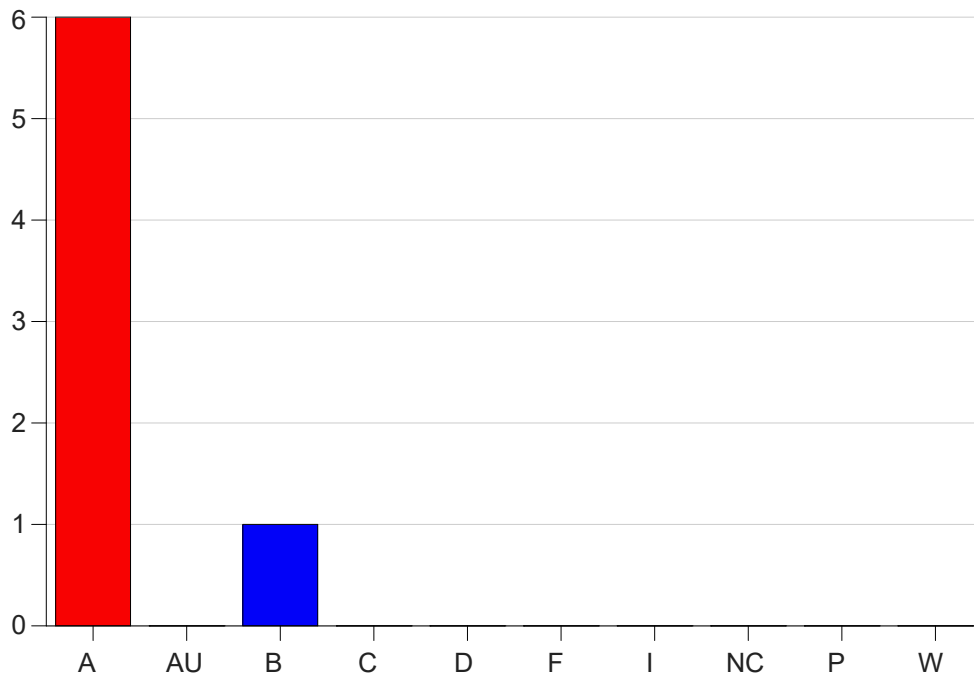

Louisiana State University Eunice

Grade Distribution by Course

2023 Fall Semester

Dec 20, 2023
1:01:56 PM

Course Work Course Number: HCM 2650

Course Work Count - All		A	AU	B	C	D	F	I	NC	P	W	Total
25	Morris, D	6	0	1	0	0	0	0	0	0	0	7
Total		6	0	1	0	0	0	0	0	0	0	7