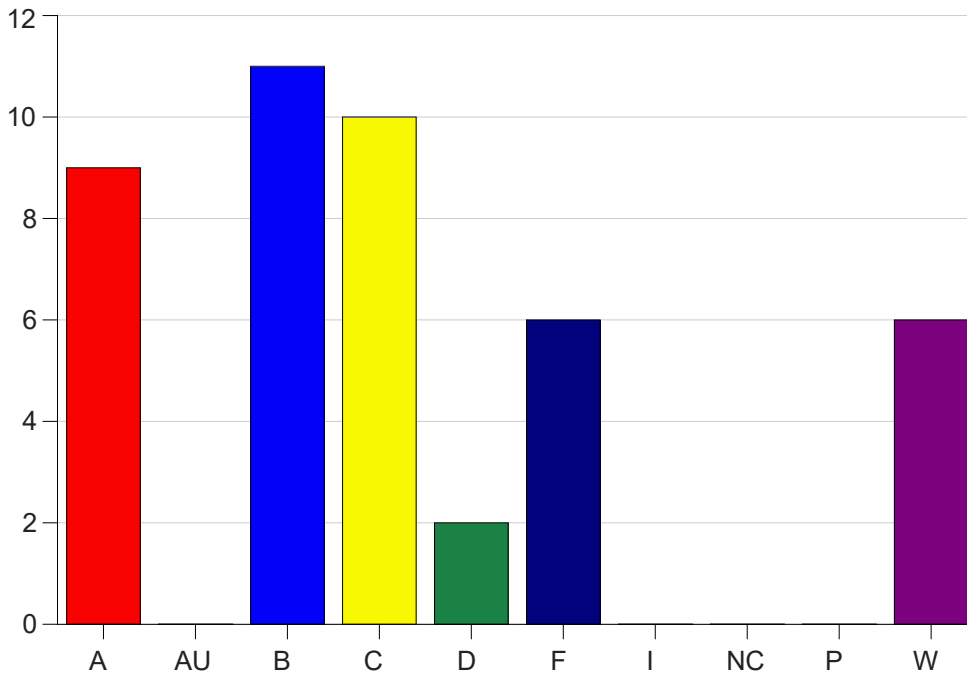

Louisiana State University Eunice

Grade Distribution by Course

2023 Fall Semester

Dec 20, 2023
1:01:56 PM

Course Work Course Number: ALLH1605

Course Work Count - All		A	AU	B	C	D	F	I	NC	P	W	Total
S1	Randolph,T	6	0	6	7	1	2	0	0	0	3	25
S2	Randolph,T	3	0	5	3	1	4	0	0	0	3	19
Total		9	0	11	10	2	6	0	0	0	6	44