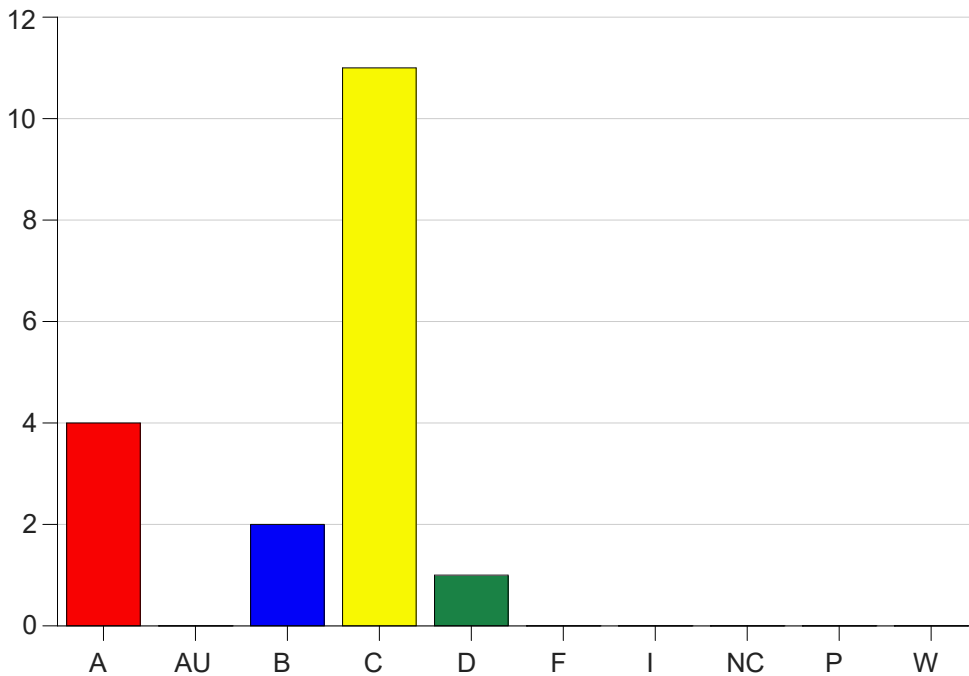

Louisiana State University Eunice

Grade Distribution by Course

2023 Fall Semester

Dec 20, 2023
1:01:56 PM

Course Work Course Number: RC 2012

Course Work Count - All		A	AU	B	C	D	F	I	NC	P	W	Total
01	Warner,K	4	0	2	11	1	0	0	0	0	0	18
Total		4	0	2	11	1	0	0	0	0	0	18