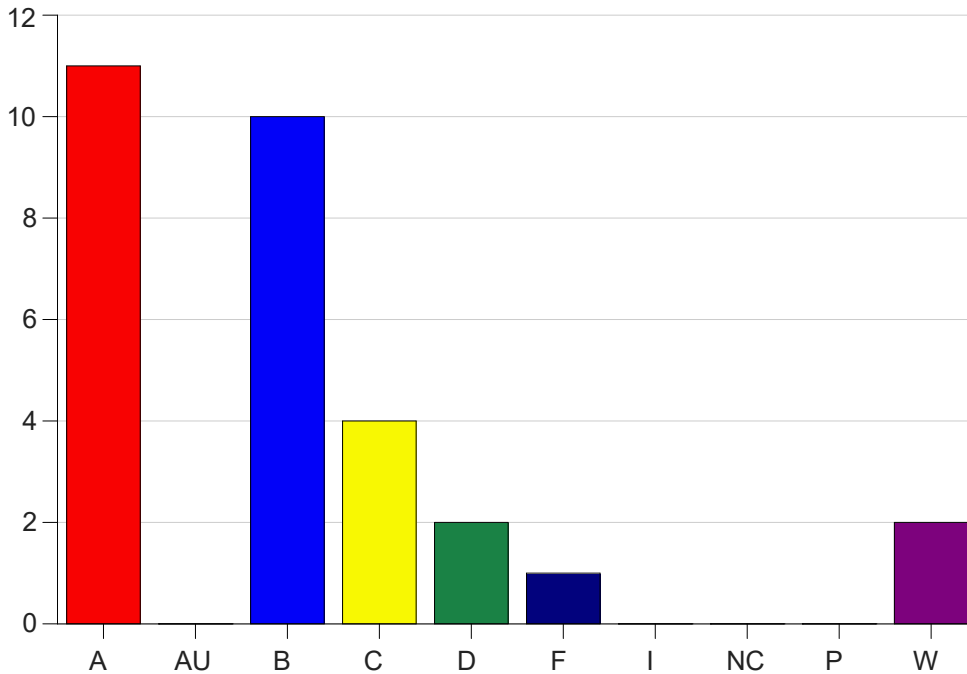

Louisiana State University Eunice

Grade Distribution by Course

2023 Fall Semester

Dec 20, 2023
1:01:56 PM

Course Work Course Number: ENGL2022

Course Work Count - All		A	AU	B	C	D	F	I	NC	P	W	Total
L1	Meche,J	11	0	10	4	2	1	0	0	0	2	30
Total		11	0	10	4	2	1	0	0	0	2	30