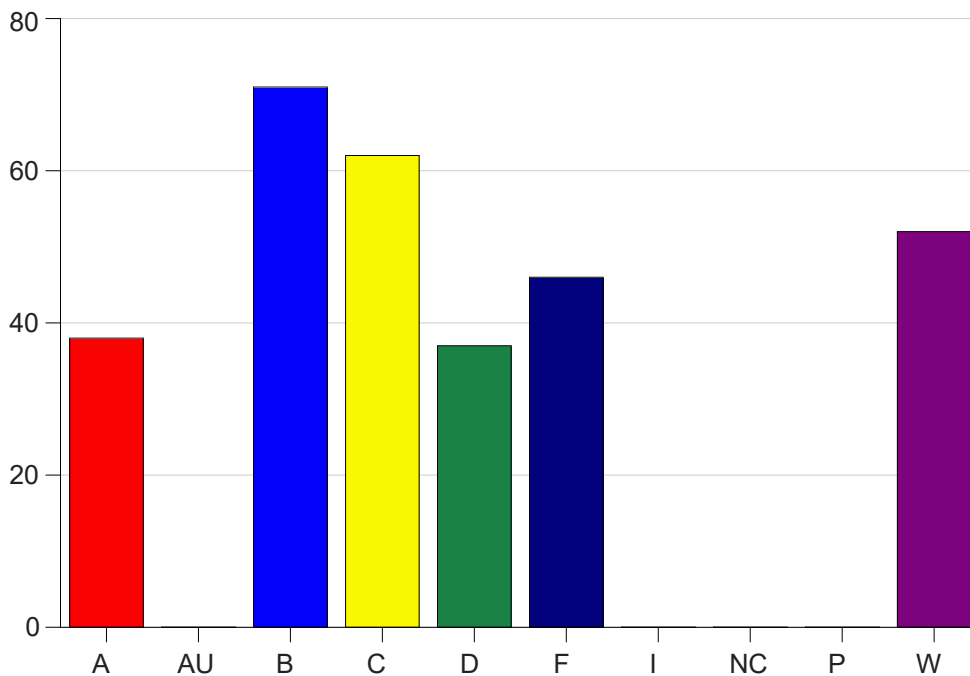

Louisiana State University Eunice

Grade Distribution by Course

2023 Fall Semester

Dec 20, 2023
1:01:56 PM

Course Work Course Number: MATH1015

Course Work Count - All		A	AU	B	C	D	F	I	NC	P	W	Total
01	Dunlap,A	3	0	2	9	6	4	0	0	0	11	35
02	Miller, C	7	0	20	21	4	8	0	0	0	9	69
03	Miller, C	6	0	3	6	7	4	0	0	0	8	34
25	ThibodeauJ	5	0	12	8	5	5	0	0	0	5	40
26	Semones, G	5	0	12	3	8	8	0	0	0	5	41
80	Leger, E	4	0	5	5	2	6	0	0	0	2	24
81	Jean, J	2	0	6	7	0	6	0	0	0	3	24
L1	Semones, G	6	0	11	3	5	5	0	0	0	9	39
Total		38	0	71	62	37	46	0	0	0	52	306