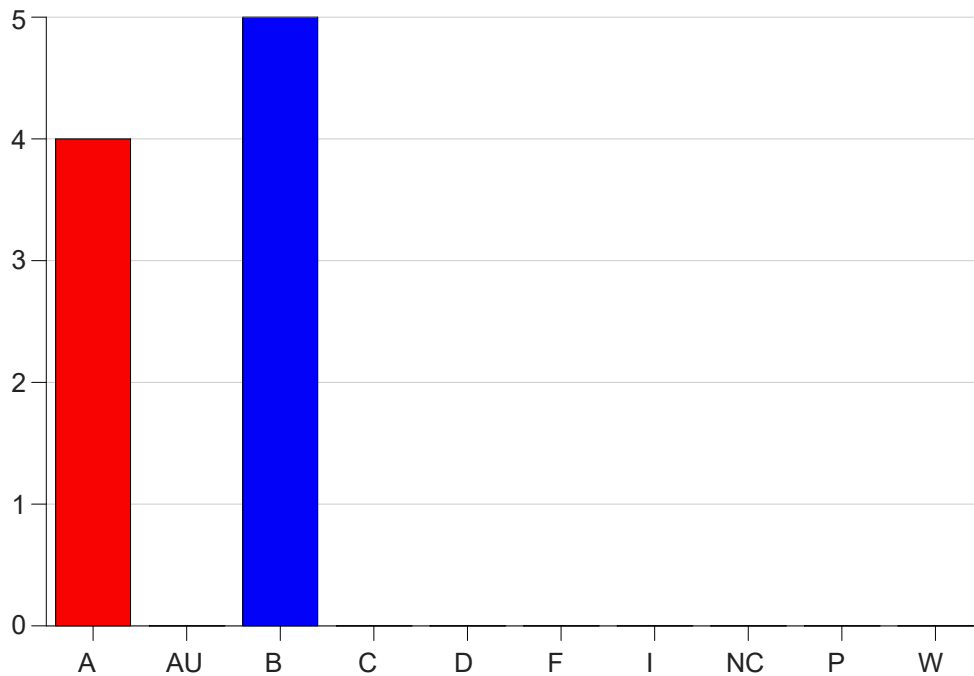

Louisiana State University Eunice

Grade Distribution by Course

2023 Fall Semester

Dec 20, 2023
1:01:56 PM

Course Work Course Number: HCM 2640

Course Work Count - All		A	AU	B	C	D	F	I	NC	P	W	Total
25	Lara, T	4	0	5	0	0	0	0	0	0	0	9
Total		4	0	5	0	0	0	0	0	0	0	9