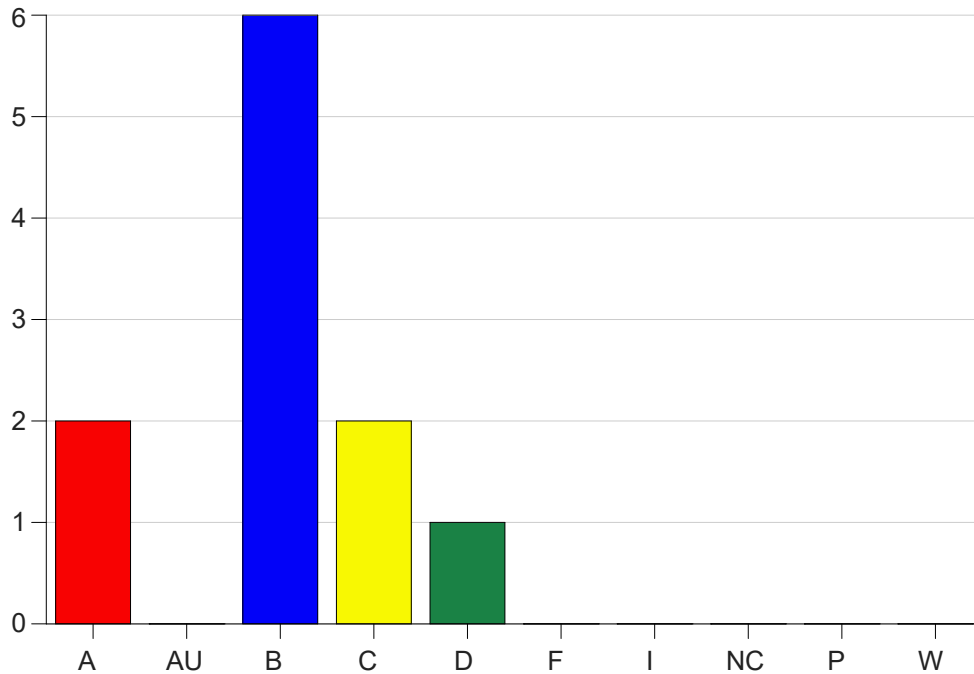

Louisiana State University Eunice

Grade Distribution by Course

2023 Fall Semester

Dec 20, 2023
1:01:56 PM

Course Work Course Number: PHSC1001

Course Work Count - All		A	AU	B	C	D	F	I	NC	P	W	Total
01	Ogacho, A	2	0	6	2	1	0	0	0	0	0	11
Total		2	0	6	2	1	0	0	0	0	0	11