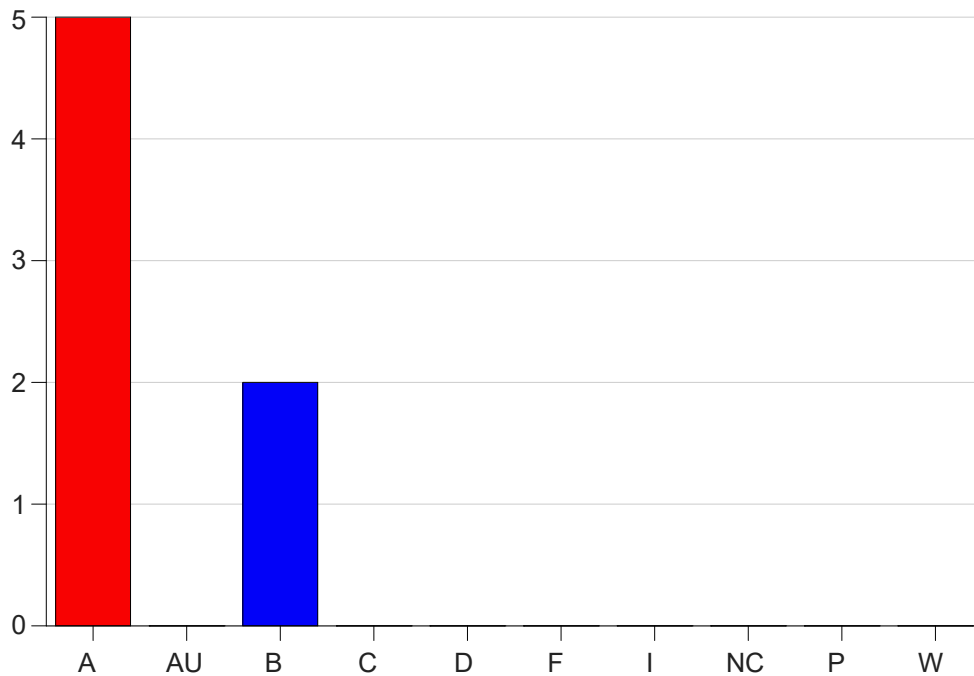

Louisiana State University Eunice

Grade Distribution by Course

2023 Fall Semester

Dec 20, 2023
1:01:56 PM

Course Work Course Number: EMGT1500

Course Work Count - All		A	AU	B	C	D	F	I	NC	P	W	Total
L1	Spencer,W	5	0	2	0	0	0	0	0	0	0	7
Total		5	0	2	0	0	0	0	0	0	0	7