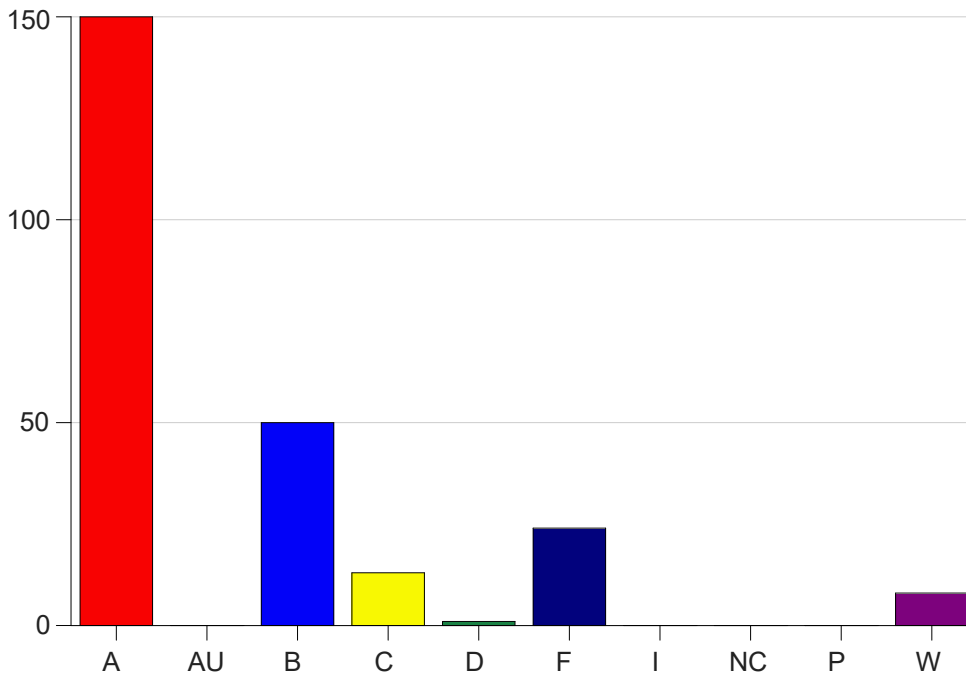

Louisiana State University Eunice

Grade Distribution by Course

2023 Fall Semester

Dec 20, 2023
1:01:56 PM

Course Work Course Number: ALLH1013

Course Work Count - All		A	AU	B	C	D	F	I	NC	P	W	Total
20	Morris, D	21	0	6	2	0	5	0	0	0	0	34
21	Steinhel,J	18	0	9	0	0	3	0	0	0	1	31
25	Sonnier,A	23	0	6	0	0	5	0	0	0	0	34
26	Myers, W	25	0	6	4	0	0	0	0	0	0	35
29	Warner,K	21	0	5	2	0	5	0	0	0	1	34
C6	Myers, W	9	0	6	1	0	1	0	0	0	1	18
D1	Asbury,D	11	0	5	2	1	1	0	0	0	2	22
L1	Sonnier,A	15	0	2	0	0	2	0	0	0	1	20
L6	Sonnier,A	7	0	5	2	0	2	0	0	0	2	18
Total		150	0	50	13	1	24	0	0	0	8	246