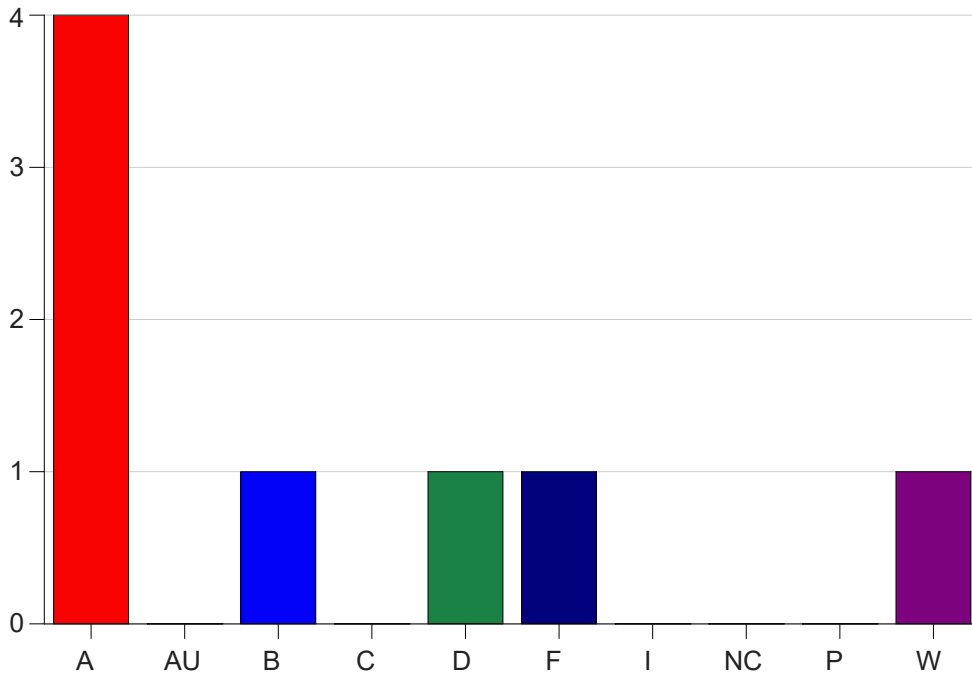

Louisiana State University Eunice

Grade Distribution by Course

2023 Fall Semester

Dec 20, 2023
1:01:56 PM

Course Work Course Number: ART 1001

Course Work Count - All		A	AU	B	C	D	F	I	NC	P	W	Total
01	Jones, S	4	0	1	0	1	1	0	0	0	1	8
Total		4	0	1	0	1	1	0	0	0	1	8