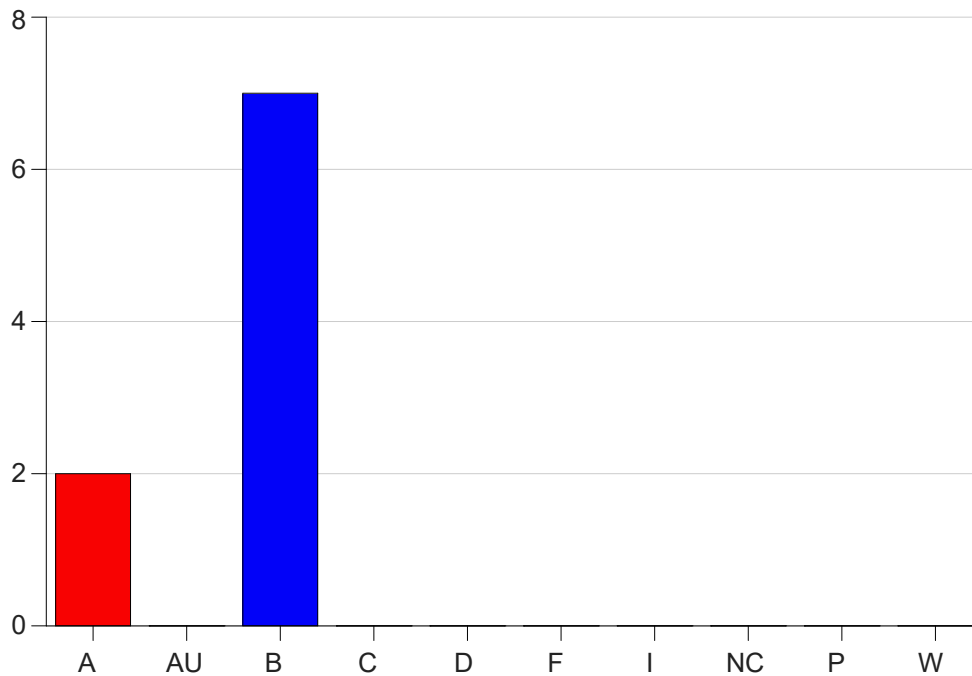

Louisiana State University Eunice

Grade Distribution by Course

2022 Winter Intersession

Jan 17, 2023
2:34:50 PM

Course Work Course Number: BIOL1001

Course Work Count - All		A	AU	B	C	D	F	I	NC	P	W	Total
20	Jariel,D	2	0	7	0	0	0	0	0	0	0	9
Total		2	0	7	0	0	0	0	0	0	0	9