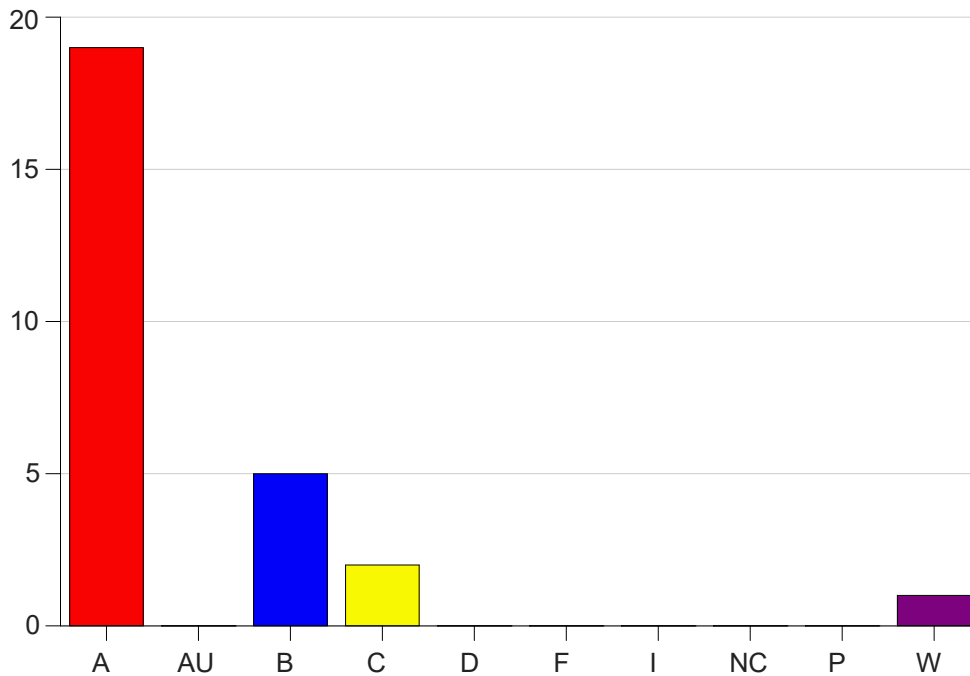

Louisiana State University Eunice

Grade Distribution by Course

2022 Winter Intersession

Jan 17, 2023
2:34:50 PM

Course Work Course Number: MUS 1751

Course Work Count - All		A	AU	B	C	D	F	I	NC	P	W	Total
20	Jones,Clin	19	0	5	2	0	0	0	0	0	1	27
Total		19	0	5	2	0	0	0	0	0	1	27

Louisiana State University Eunice

Grade Distribution by Course

2022 Winter Intersession

Jan 17, 2023
2:34:50 PM

Course Work Course Number: PSYC2070

Course Work Count - All		A	AU	B	C	D	F	I	NC	P	W	Total
20	Narby,D	9	0	0	0	0	1	0	0	0	0	10
Total		9	0	0	0	0	1	0	0	0	0	10