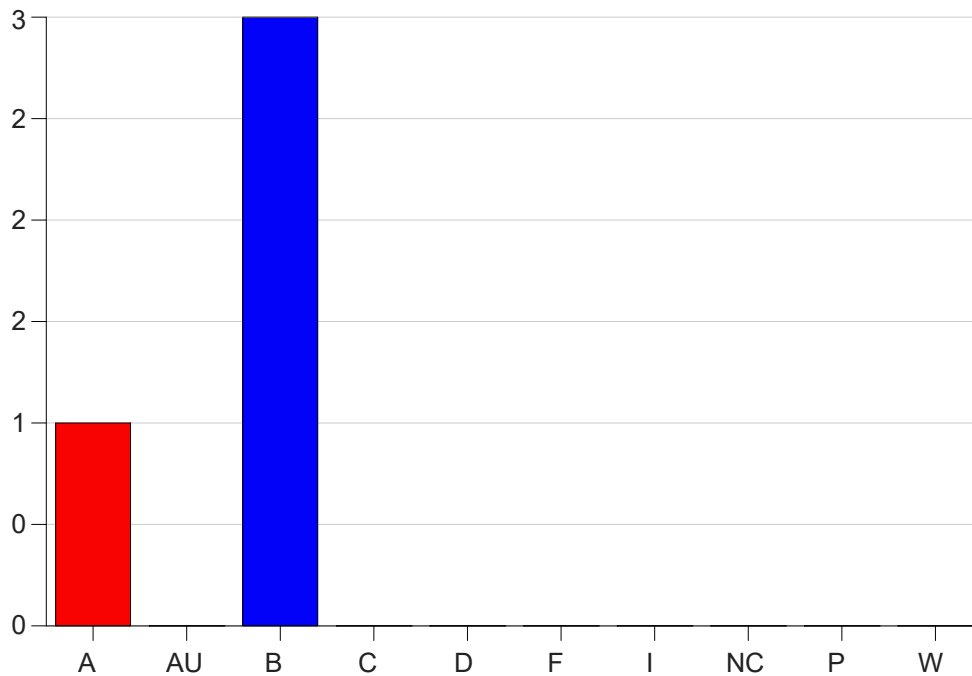

Louisiana State University Eunice

Grade Distribution by Course

2022 Winter Intersession

Jan 17, 2023
2:34:50 PM

Course Work Course Number: BIOL1002

Course Work Count - All		A	AU	B	C	D	F	I	NC	P	W	Total
20	Jariel,D	1	0	3	0	0	0	0	0	0	0	4
Total		1	0	3	0	0	0	0	0	0	0	4