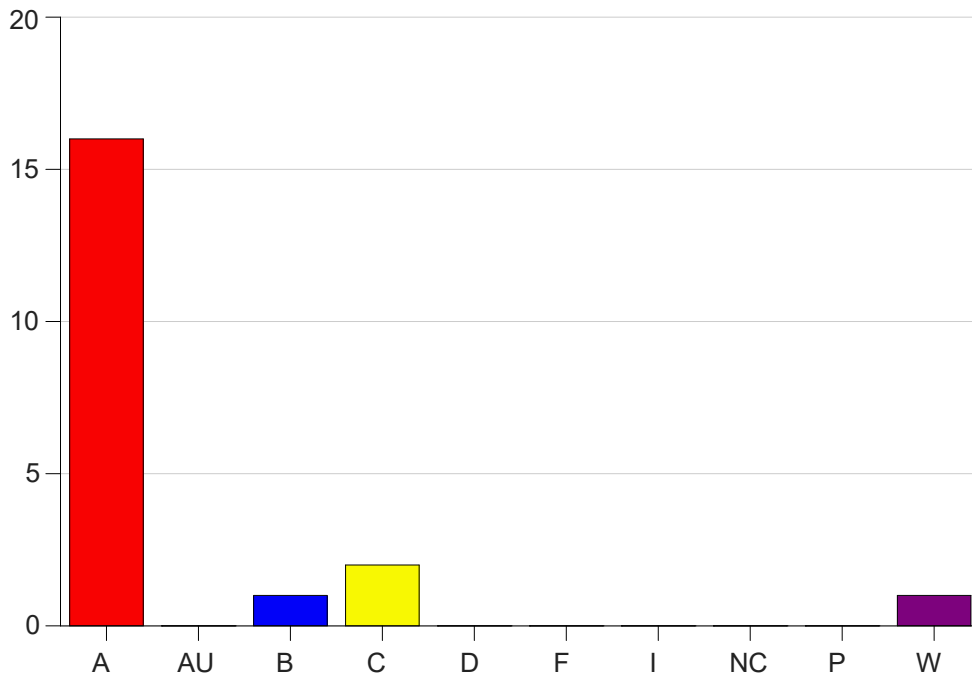

Louisiana State University Eunice

Grade Distribution by Course

2022 Winter Intersession

Jan 17, 2023
2:34:50 PM

Course Work Course Number: ENGL2022

Course Work Count - All		A	AU	B	C	D	F	I	NC	P	W	Total
20	Cavell,M	16	0	1	2	0	0	0	0	0	1	20
Total		16	0	1	2	0	0	0	0	0	1	20